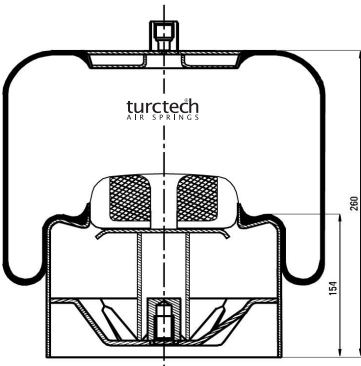

904737 K 01

CROSS REFERENCES		OE PART NO	
Contitech	4737 N P01	DC	946 320 03 21
Dunlop	D13T04		
Good Year	9523