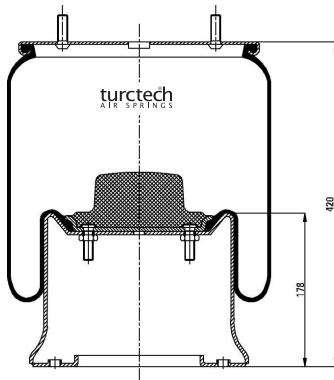

904023 K03

CROSS REFERENCES		OE PART NO	
Cf Gomma	1 T 19 E-2	Saf	3.229.0031.00
Cf Gomma	204676	Saf	3.229.2131.00
Contitech	4023 N P03	Saf	3.229.2231.00
Dunlop	D13B26	Saf	3.229.2431.00
Firestone	1T19L-11	Saf	2923 V
Firestone	W01 M58 6348		
Good Year	1R14-729		
Phoenix	1 D 28 B-10		
Taurus	KR 622-18