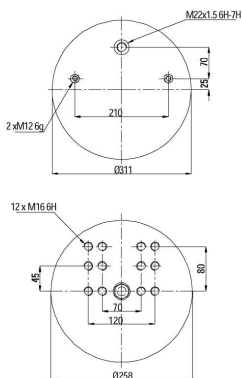

904881 K

CROSS REFERENCES		OE PART NO
Contitech	4881 N P02	BPW 05.429.41.31.1
Dunlop	D14B37	BPW 36K
Firestone	1T66D-7.0	
Firestone	W01 M58 8601	
Firestone	W01 M58 8602	
Good Year	1R14-724	
Phoenix	1 DK 32 K-1