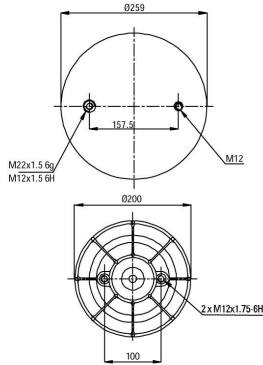

904157 KPP 05

CROSS REFERENCES		OE PART NO	
Contitech	4157 N P05	Grannig	15732
Phoenix	1 DK 21 A-3	Ror	2122 2442
		Weweler	US 07074P
		Weweler	US 07074C