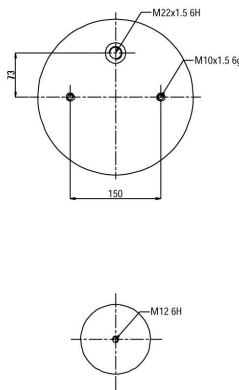

904158 02

CROSS REFERENCES		OE PART NO	
Contitech	4158 N P02	Schmitz	750 999
Dunlop	D12U23	Weweler	US 06285
Firestone	1T15MPW-9	Weweler	US 06287
Firestone	W01 M58 6257		
Good Year	1R12-748		
Phoenix	1 DK 20 B-1 NP