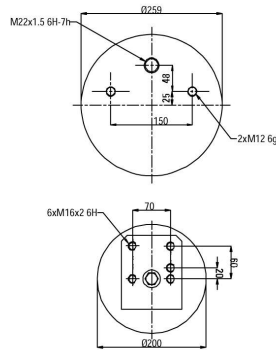

90940 KPP

CROSS REFERENCES		OE PART NO	
Contitech	940 MB	BPW	05.429.43.21.0
Dunlop	D11836	Granning	16919
Firestone	1T17D-4.3	Weweler	US 510030 00
Firestone	W01 M58 8613		
Good Year	1R11-752		
Phoenix	1 DK 21 K