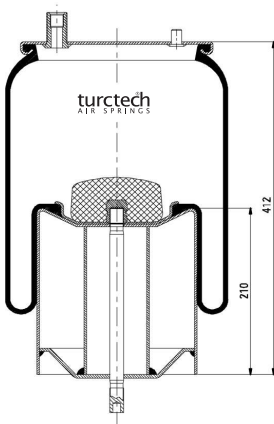

904915 K06

CROSS REFERENCES		OE PART NO	
Contitech	4915 N P06	Renault V.1	5.010.294.309