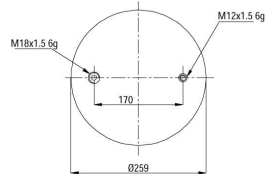

# 904940

CROSS REFERENCES		OE PART NO	
Contitech	4940 N P02	BPW	05.429.41.56.0
Dunlop	D11U42		
Good Year	1R11-799		