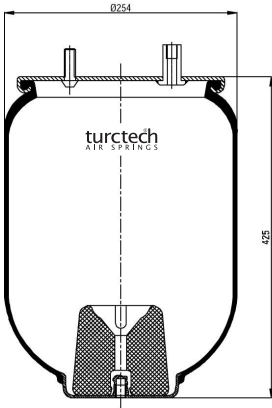

904156 - 05

CROSS REFERENCES		OE PART NO
Cf Gomma	1T 323-33	
Contitech	4156 N P05