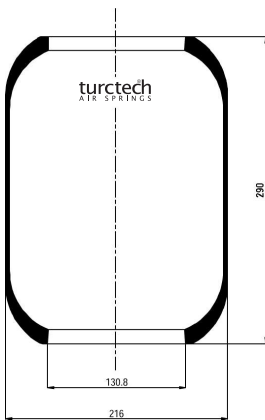

90943

CROSS REFERENCES		OE PART NO	
Cf Gomma	1S 285-18 88809	Inbus	5001051
Contitech	943 N	Iveco	614 4040
Dunlop	D11S05	Iveco	816 0165
Dunlop	PNP 316720100		
Firestone	1R1A 260 285		
Firestone	W01 095 0189		
Good Year	9001		
Taurus	B 194