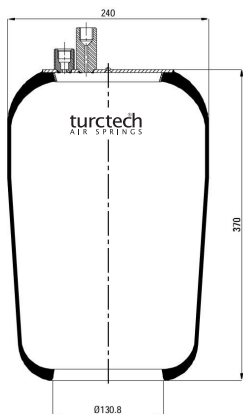

904391-2

CROSS REFERENCES		OE PART NO	
Contitech	4391 N2	DC	942 328 07 01

CROSS REFERENCES		OE PART NO	
Contitech	4391 N2	DC	942 328 07 01