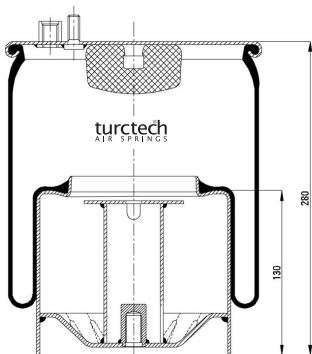

904884 K06

CROSS REFERENCES		OE PART NO	
Contitech	4884 N1 P06	Man	81.43600.6035