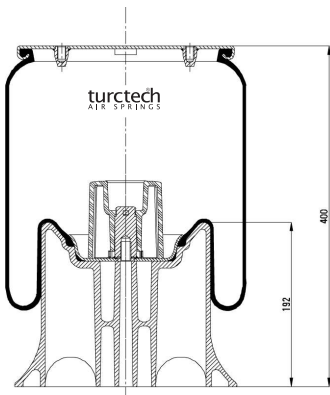

904157 KPP 06

CROSS REFERENCES		OE PART NO	
Contitech	4157 N P06	Weweler	US 06316
Dunlop	D11B37	Schmitz	751065
Firestone	1T15MPW-7		
Firestone	W01 M58 8186		
Firestone	W01 M58 6316		
Good Year	1R11-764		
Phoenix	1 DK 20 A-1		
Taurus	KR 915-52