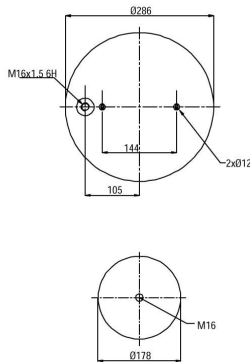

904913

CROSS REFERENCES		OE PART NO	
Contitech	4913 N P04	Scania	1379393
Dunlop	D14U42	Scania	1440294
Firestone	1T19F-14	Scania	1543691
Firestone	W01 095 0365		
Good Year	1R14-755		
Phoenix	1 D 28 H-16 NP