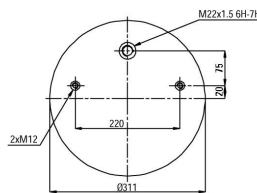

90726

CROSS REFERENCES		OE PART NO	
Contitech	726 N P01	Gigant	246192