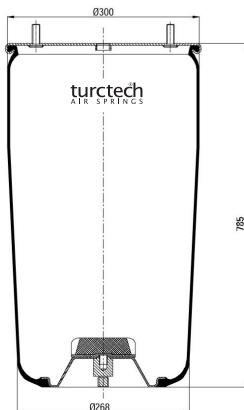

904942

CROSS REFERENCES		OE PART NO	
Contitech	4942 N P02	BPW	05.429.41.09.0