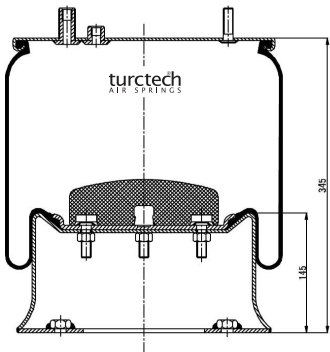

90902 K

CROSS REFERENCES		OE PART NO	
Contitech	902 MB	Renault V.I	5.010.211.724
Firestone	1T19G-12	Granning	15709
Firestone	W01 M58 9910