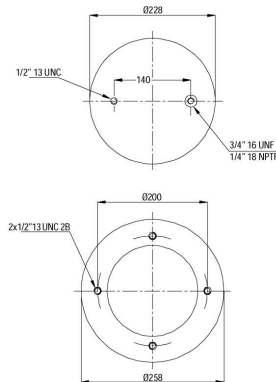

904156 K04

CROSS REFERENCES		OE PART NO	
Cf Gomma	1 T 323-33	Granning	1359
Contitech	4156 N P04	Granning	1528
Dunlop	D12B33	Neway	905 570 27
Firestone	1T15M-6	Neway	905 570 75
Firestone	W01 358 9082	Ror	2120 8939
Good Year	1R12-092		
Taurus	K 506-22 SU