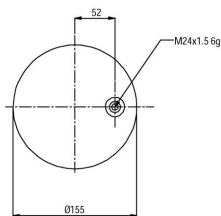

904757-2

CROSS REFERENCES		OE PART NO	
Contitech	4757 N2	DC	974 328 00 01
Dunlop	D13U43	DC	974 328 01 01
Good Year	9518