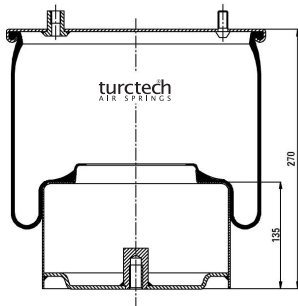

90836 K 1

CROSS REFERENCES		OE PART NO	
Contitech	836 M K1	Daf	0 388 165
Dunlop	D13B32	Daf	1 697 678
Firestone	1T17AR-4.5	Vdl Bus	038 8165
Firestone	W01 M58 8722		
Good Year	1R12-712		
Phoenix	1 DF 25-11		
Taurus	KR 721-06