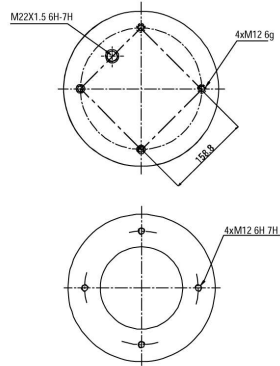

90813 KPP

CROSS REFERENCES		OE PART NO	
Firestone	1T19L-11		
Firestone	W01 M58 6339