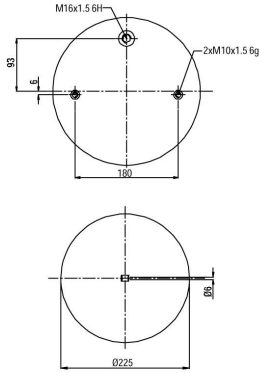

904718 K 01

CROSS REFERENCES		OE PART NO	
Contitech	4718 N P01	Volvo	20 554 759