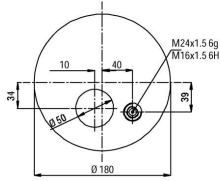

904183

CROSS REFERENCES		OE PART NO
Contitech	4183 N2