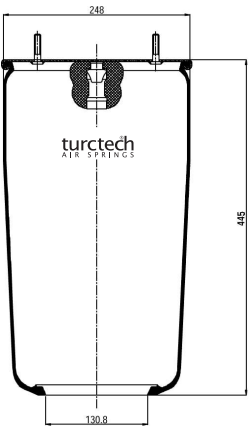

904718

CROSS REFERENCES		OE PART NO	
Contitech	4718 N	Volvo	20 554 759