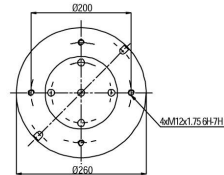

90912 K 02

CROSS REFERENCES		OE PART NO	
Cf Gomma	1 T 19 E-4	Hendrickson	507 782
Contitech	912 N P02	Ror	2122 2673
Dunlop	D 13B14	Saf	3.229.0013.00
Firestone	1T19L-14	Saf	3.229.0006.01
Firestone	W01 M58 7385	Saf	US 96681 F
Phoenix	1 D 28 D-2	Weweler	M060770
		Fruehauf