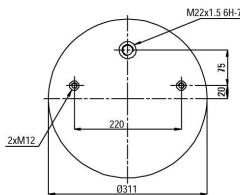

90725

CROSS REFERENCES		OE PART NO	
Cf Gomma	1 TCS 360-45	Gigant	246149
Contitech	725 N P01	Gigant	166217
Good Year	1R14-704	Gigant	3653
Firestone	1T 66F-10.8		
Firestone	W01 M58 8969		
Phoenix	1 DF 32		
Taurus	UR 836-11		
Dunlop	D14 U 38		
Cf Gomma	202964