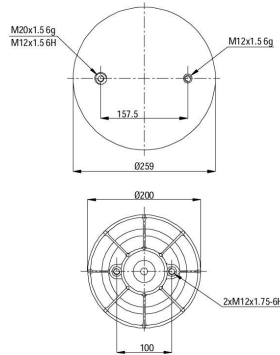

904157 KPP 03

CROSS REFERENCES		OE PART NO	
Contitech	4157 N P03	Fruehauf	M078580
		Neway	905 572 33
		Ror/Memtor	21221307
		SMB	M078580