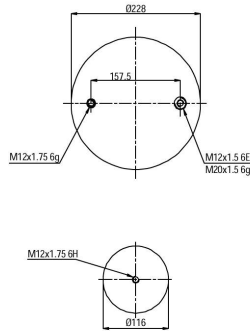

904159 - 05

CROSS REFERENCES		OE PART NO
Cf Gomma	1T323-40	
Contitech	4159 N P05	
Dunlop	D12U04	
Firestone	1T15M-9	
Firestone	W01 M58 0736	
Good Year	1R12-761	
Phoenix	1 DK 21 B-5 NP