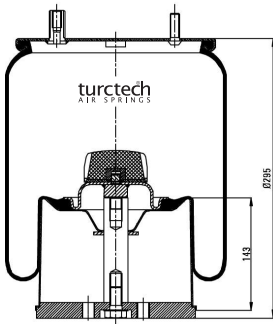

904940 K

CROSS REFERENCES		OE PART NO	
Contitech	4940 N P03	BPW	30K