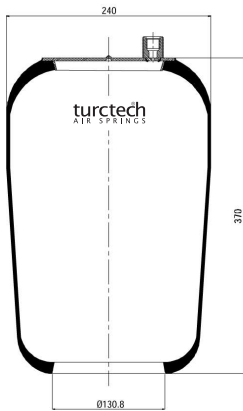

904391-1

CROSS REFERENCES		OE PART NO	
Contitech	4391 N1	DC	942 328 06 01

CROSS REFERENCES		OE PART NO	
Contitech	4391 N1	DC	942 328 06 01