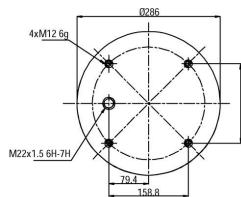

90912 K 02

CROSS REFERENCES		OE PART NO	
Cf Gomma	1 T 19 E-4	Hendrickson	507 782
Contitech	912 N P02	Ror	2122 2673
Dunlop	D 13B14	Saf	3.229.0013.00
Firestone	1T19L-14	Saf	3.229.0006.01
Firestone	W01 M58 7385	Saf	US 96681 F
Phoenix	1 D 28 D-2	Weweler	M060770
		Fruehauf