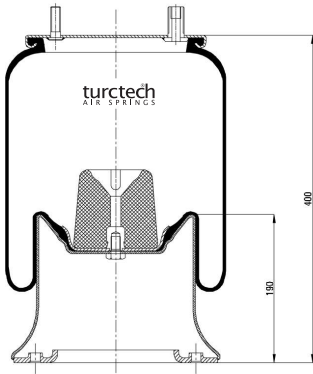

904159 K 06

CROSS REFERENCES		OE PART NO	
Cf Gomma	750 999	Neway	M00557007
Contitech	4159 N P06	Samro	2500425
Dunlop	D12B01		
Dunlop	PNP 311370000		
Dunlop	D22B08		
Firestone	1T15M-9		
Firestone	W01 M58 7548		
Good Year	1R12-701		
Phoenix	1 DK 21 B-4		
Taurus	KR 509-22