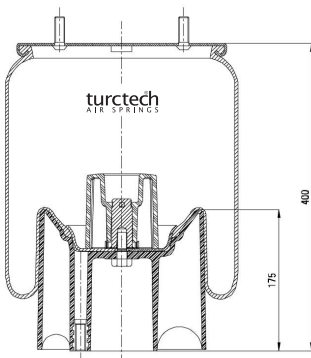

904157 KPP 04

CROSS REFERENCES		OE PART NO	
Contitech	4157 N P04	DC	946 328 14 01
Dunlop	D12B18	Ror/Memtor	2122 1307
Firestone	1T15MPW-7	Weweler	US 07364
Firestone	W01 M58 6297	Weweler	US 06287
Good Year	1R11-111		
Phoenix	1DK 21 A-4		
Phoenix	1DK 21 A-8		
Taurus	KR 915-54