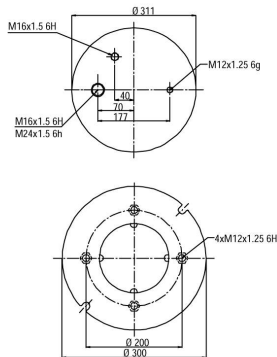

90902 K

CROSS REFERENCES		OE PART NO	
Contitech	902 MB	Renault V.I	5.010.211.724
Firestone	1T19G-12	Granning	15709
Firestone	W01 M58 9910