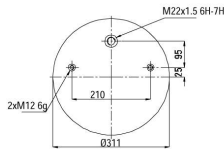

90942

CROSS REFERENCES		OE PART NO	
Contitech	942 MB	BPW	05.429.40.05.0
Firestone	1T66F-13.5		
Firestone	W01 M58 8611		
Good Year	1R14-700		
Phoenix	1 DK 32 L		
Taurus	UR 837-01