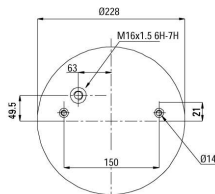

906604

CROSS REFERENCES		OE PART NO	
Contitech	6604 N P01	Volvo	70 312 692
		Volvo	70 313 718
		Volvo	70 321 690