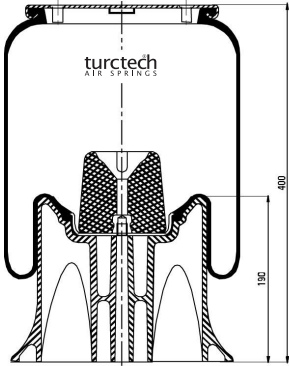

904158 KPP03

CROSS REFERENCES		OE PART NO	
Contitech	4158 N P03	Schmitz	750 999
Firestone	1T15MPW-9	Weweler	US 06285F
Firestone	W01 M58 8185		
Dunlop	D12B 22		
Good Year	1R12-749