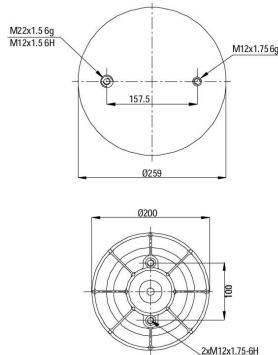

904157 KPP 09

CROSS REFERENCES		OE PART NO	
Contitech	4157 N P09	Ror	2122 2442
Dunlop	D12B17	Weweler	US 07074F
Firestone	1T15MPW-7	Grannig	15732
Firestone	W01 M58 7074		
Good Year	1R11-106		
Phoenix	1DK 21 A-31		
Cf Gomma 1T 300-38	205598		
Taurus	913-57