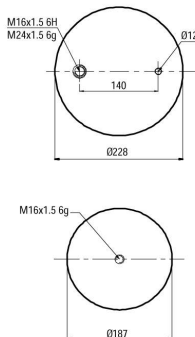

904915 K06

CROSS REFERENCES		OE PART NO	
Contitech	4915 N P06	Renault V.1	5.010.294.309