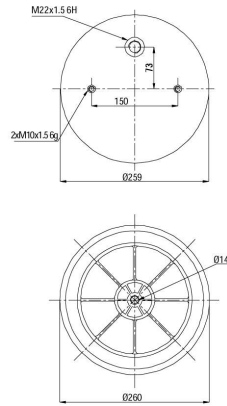

904157 KPP 06

CROSS REFERENCES		OE PART NO	
Contitech	4157 N P06	Weweler	US 06316
Dunlop	D11B37	Schmitz	751065
Firestone	1T15MPW-7		
Firestone	W01 M58 8186		
Firestone	W01 M58 6316		
Good Year	1R11-764		
Phoenix	1 DK 20 A-1		
Taurus	KR 915-52