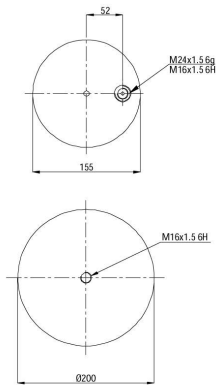

904391-1K

CROSS REFERENCES		OE PART NO	
Contitech	4391 N P01	DC	942 320 06 21