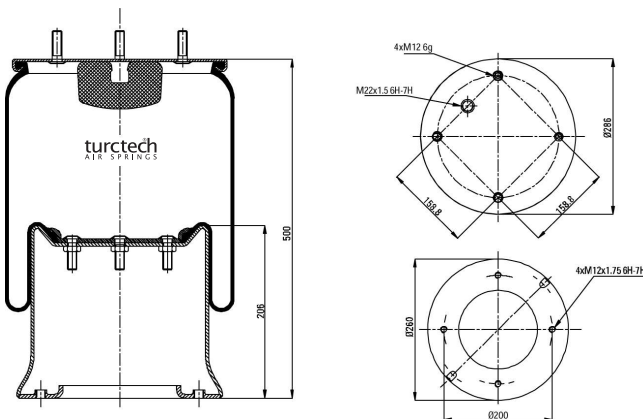

904008 K

CROSS REFERENCES		OE PART NO	
Contitech	4008 N P01	Fruehauf	UJB 0305-001
Dunlop	D13B03	Ror	2122 1349
Firestone	1T19F-12	Weweler	US 07380F
Firestone	W01 M58 8765	Saf	3.229.0024.00
Phoenix	1 D 28 C-12