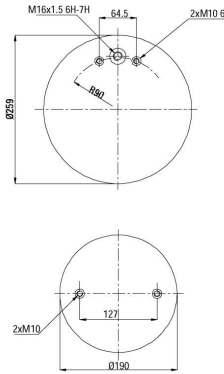

906602 K

CROSS REFERENCES		OE PART NO	
Contitech	6602 N P01	Volvo	20 041 697
		Volvo	20 573 113
		Volvo	20 480 202