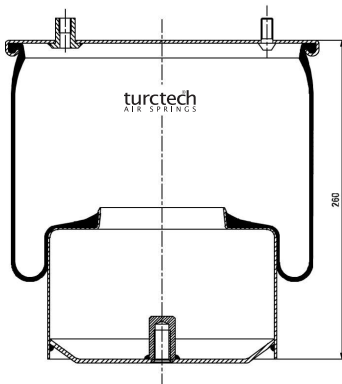

90887 2K 1

CROSS REFERENCES		OE PART NO	
Contitech	887 M2 K1	Daf	0 559 483
Firestone	1T15NLR-3		
Firestone	W01 D08 8684