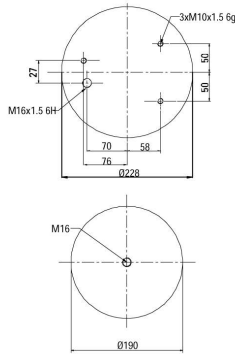

90887 K 1

CROSS REFERENCES		OE PART NO	
Contitech	887 M K1	Daf	0 392 022
Firestone	1T 15 LNR-3		
Firestone	W01 M58 8683