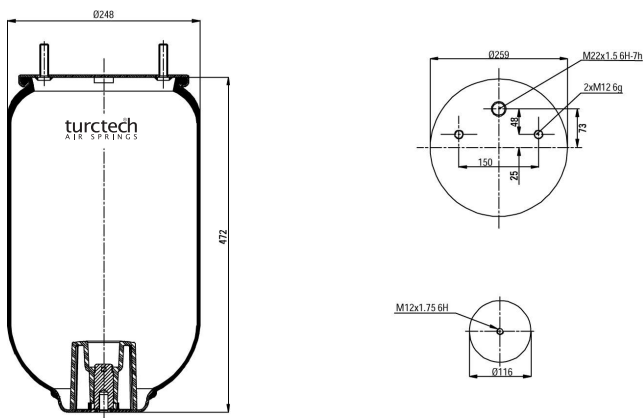

904157

CROSS REFERENCES		OE PART NO	
Contitech	4157 N