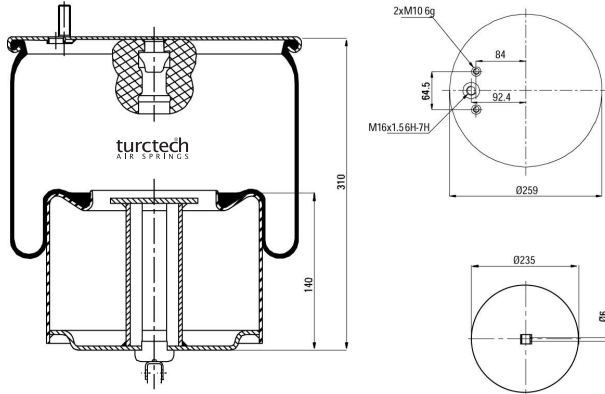

904420 K 01

CROSS REFERENCES		OE PART NO	
Contitech	4420 N P01	Volvo	1 076 076
Firestone	1T17BR-8		
Firestone	W01 M58 9707