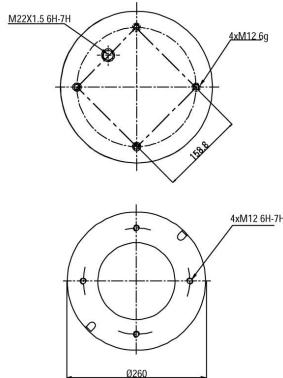

90810 K

CROSS REFERENCES		OE PART NO	
Cf Gomma	1 T 19 E-1	Daf	1 384 273
Contitech	810 MB	Granning	15635
Dunlop	PNP 311780000	Hendrickson	506 243
Dunlop	SP 2067	Hendrickson	506 243 / 01
Firestone	1T19L-7	Hendrickson	785 168
Firestone	W01 M58 6345	Neway	212 156 32
Firestone	W01 M58 7335	Renault V.I	5.000.452.939
Firestone	W01 M58 8775	Ror	1210 8082
Good Year	1R14-716	Ror	2120 8082
Phoenix	1 D 28 A-2	Ror	2121 5632
Taurus	B 104 / K 104	Saf	2.228.0002.00
		Volvo	1 080 707
		Weweler	US 87413