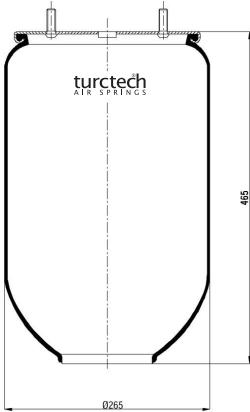

904810

CROSS REFERENCES		OE PART NO
Contitech	4810 N