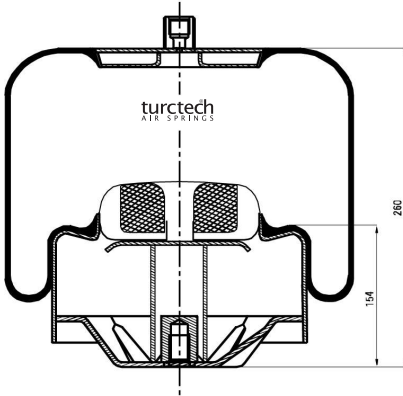

904737 K 02

CROSS REFERENCES		OE PART NO
Contitech	4737 N P02	DC 946 320 05 21
Dunlop	D13T05	
Good Year	9524