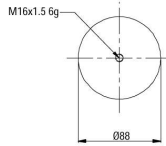

904915

CROSS REFERENCES		OE PART NO	
Contitech	4915 N P03	RVI	5.001.855.856.