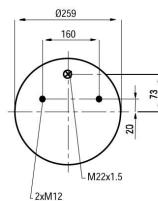

90724

CROSS REFERENCES		OE PART NO	
Contitech	724 N P01	Gigant	246169
Good Year	1R11-711	Gigant	3053