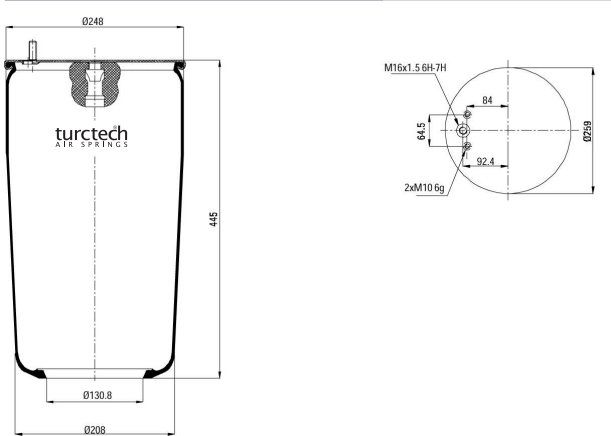

904713

CROSS REFERENCES		OE PART NO	
Contitech	4713 N	Volvo	1 076 594
Dunlop	D12U24		
Good Year	1R12-763