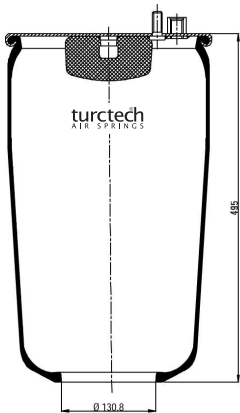

## 904885

CROSS REFERENCES		OE PART NO	
Contitech	4885 N1 P01	Man	81.43601.0160
		Man	81.43601.6071

**904886 K01**

CROSS REFERENCES		OE PART NO	
Contitech	4886 N P01	Man	81.43600.6046

**904886**

CROSS REFERENCES		OE PART NO	
Contitech	4886 N P02		