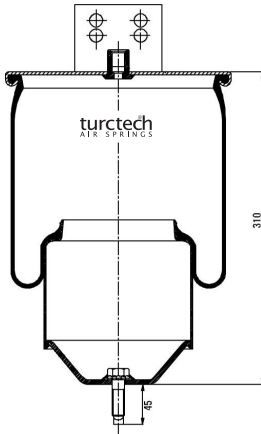

90416 K

CROSS REFERENCES		OE PART NO	
Contitech	6608 N P01	Volvo	1 076 416
Good Year	1R10-709	Volvo	20 374 510
Dunlop	D10 B01	Volvo	20 456 152
		Volvo	20 531 985
		Volvo	20 582 215
		Volvo	3 171 693