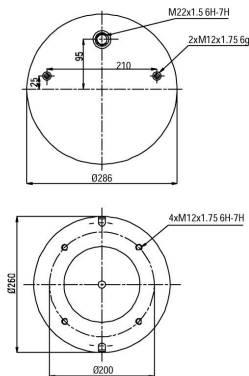

904810 K05

CROSS REFERENCES		OE PART NO	
Cf Gomma	1T19 E-1 205456	Saf	3.229.0027.00
Contitech	4810 N P05	Saf	3.229.2127.00
Dunlop	D13B25	Saf	3.229.2227.00
Firestone	1T19L-7		
Firestone	W01 M58 6338		
Good Year	1R14-730		
Phoenix	1 D 28 A-10		
Taurus	KR 621-18