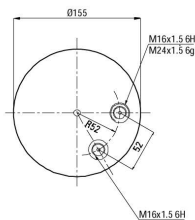

904391-2

CROSS REFERENCES		OE PART NO	
Contitech	4391 N2	DC	942 328 07 01

CROSS REFERENCES		OE PART NO	
Contitech	4391 N2	DC	942 328 07 01