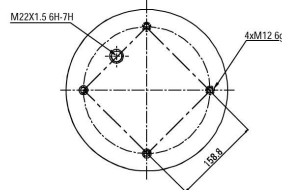

90813

CROSS REFERENCES		OE PART NO	
Cf Gomma	1 T 19 E-2	Daf	526 823
Contitech	813 MB/0	Daf Bus	0067306
Firestone	1T19L-11	Evom Bus	4731029000
Firestone	W01 M58 7238		
Phoenix	1 D 28 B-2 NP