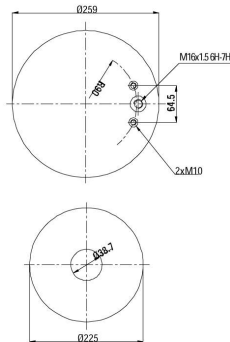

906603 K

CROSS REFERENCES		OE PART NO	
Contitech	6603 N P01	Volvo	20 573 312