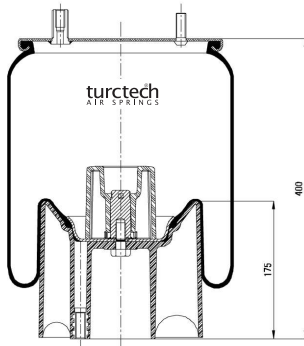

904157 KPP 03

CROSS REFERENCES		OE PART NO	
Contitech	4157 N P03	Fruehauf	M078580
		Neway	905 572 33
		Ror/Memtor	21221307
		SMB	M078580