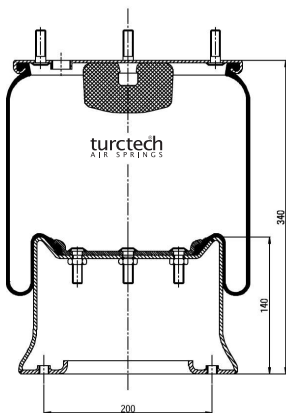

90810 K

CROSS REFERENCES		OE PART NO	
Cf Gomma	1 T 19 E-1	Daf	1 384 273
Contitech	810 MB	Granning	15635
Dunlop	PNP 311780000	Hendrickson	506 243
Dunlop	SP 2067	Hendrickson	506 243 / 01
Firestone	1T19L-7	Hendrickson	785 168
Firestone	W01 M58 6345	Neway	212 156 32
Firestone	W01 M58 7335	Renault V.I	5.000.452.939
Firestone	W01 M58 8775	Ror	1210 8082
Good Year	1R14-716	Ror	2120 8082
Phoenix	1 D 28 A-2	Ror	2121 5632
Taurus	B 104 / K 104	Saf	2.228.0002.00
		Volvo	1 080 707
		Weweler	US 87413