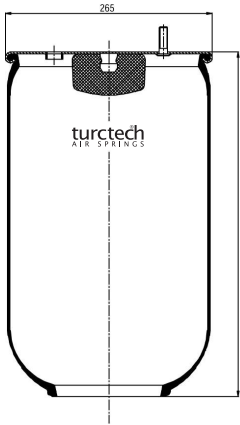

904008

CROSS REFERENCES		OE PART NO	
Contitech	4008 N	Fruehauf	UJB 0305-001
		Ror	2122 1349
		Weweler	US 07380F
		Saf	3.229.0024.00