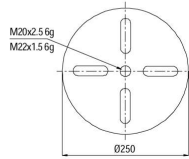

90752 K

CROSS REFERENCES		OE PART NO	
Contitech	752 N P02	Gigant	247100