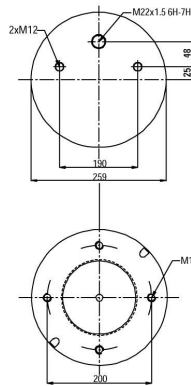

904022 K

CROSS REFERENCES		OE PART NO	
Contitech	4022 N P03 (st)	Saf	3.229.0029.00
Dunlop	D12B26	Saf	3.229.2129.00
Firestone	1T17BS-6	Saf	3.229.2229.00
Firestone W01 M58 6367 (B)		Saf	3.229.2429.00
Good Year	1R11-710	Saf	2618 V
Phoenix	1 DK 22 E-9		
Cf Gomma	1 T 300-37 204677