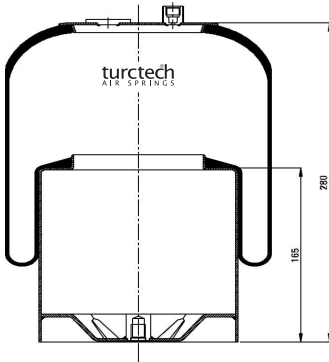

904185 K 01

CROSS REFERENCES		OE PART NO
Contitech	4185 N P01	DC A 974 320 00 21