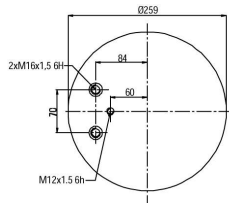

904882

CROSS REFERENCES		OE PART NO	
Contitech	4882 N1 P01	Man	81.43601.0151
Dunlop	D10U01		
Good Year	1R10-702