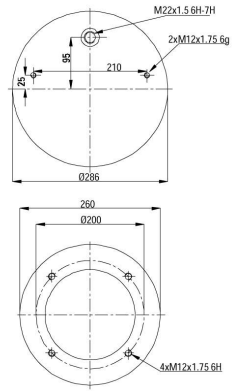

904028 K02

CROSS REFERENCES		OE PART NO	
Contitech	4028 N P02	Schmitz	015 323
Dunlop	D14B47	Weweler	US 04028
Firestone	1T19L-12		
Firestone	W01 M58 8016		
Good Year	1R14-782		
Phoenix	1 D 28 F-1