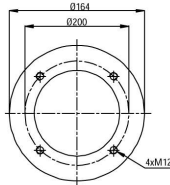

904023 K03

CROSS REFERENCES		OE PART NO	
Cf Gomma	1 T 19 E-2	Saf	3.229.0031.00
Cf Gomma	204676	Saf	3.229.2131.00
Contitech	4023 N P03	Saf	3.229.2231.00
Dunlop	D13B26	Saf	3.229.2431.00
Firestone	1T19L-11	Saf	2923 V
Firestone	W01 M58 6348		
Good Year	1R14-729		
Phoenix	1 D 28 B-10		
Taurus	KR 622-18