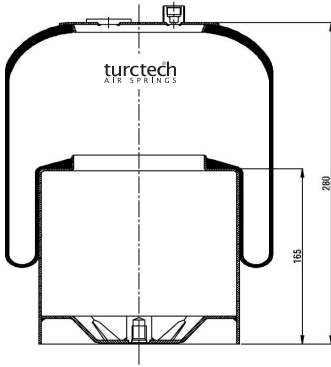

904187 K 21

CROSS REFERENCES		OE PART NO	
Contitech	4187 N P21	DC	942 320 26 21