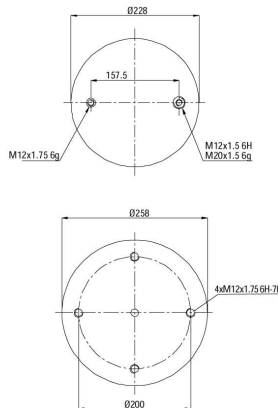

904159 K 03

CROSS REFERENCES		OE PART NO	
Cf Gomma	1 T 323-40	Fruehauf/SMB	UJA 0894
Contitech	4159 N P03	Fruehauf/SMB	UJB 0203
Dunlop	D12B01		
Firestone	1T15M-9		
Firestone	W01 M58 8859		
Phoenix	1 DK 21 B-4