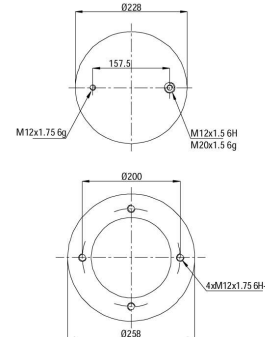

904156 K07

CROSS REFERENCES		OE PART NO	
Cf Gomma	1T 323-40 202302	Fruehauf	M001782
Contitech	4156 N P07	Fruehauf	UJB 0203-001
Dunlop	D12B15	Crane Fruehauf	UJB 0203
Firestone	1T15M-9	Crane Fruehauf	UJB 0203-001
Firestone	W01 M58 8859	Crane Fruehauf	UJA 0874-1
Firestone	W01 379 9071	Ackemann Fruehauf	W001782
Good Year	1R12-702	Fruehauf-Acerbi	202302
Phoenix	1 DK 21B-6		
Taurus	KR 509-25