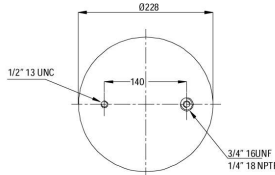

904156 KPP14

CROSS REFERENCES		OE PART NO	
Cf Gomma	1 T 323-32	Hendrickson	B 2066
Contitech	4156 N P14	Neway	905 570 27
Dunlop	D12B33	Neway	905 570 75
Good Year	1R12-716	Ror	2120 8939
Phoenix	1 DK 23 K-9082	Weweler	US 09361F