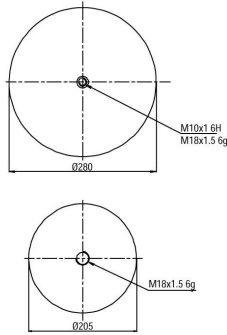

90921 K

CROSS REFERENCES		OE PART NO	
Contitech	921 M	Iris	5.010.151.378