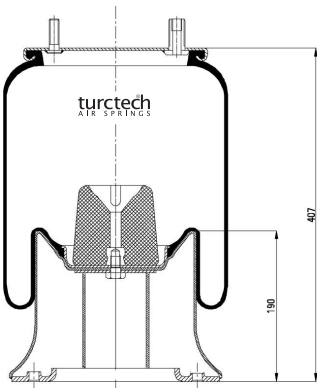

904159 K 03

CROSS REFERENCES		OE PART NO	
Cf Gomma	1 T 323-40	Fruehauf/SMB	UJA 0894
Contitech	4159 N P03	Fruehauf/SMB	UJB 0203
Dunlop	D12B01		
Firestone	1T15M-9		
Firestone	W01 M58 8859		
Phoenix	1 DK 21 B-4