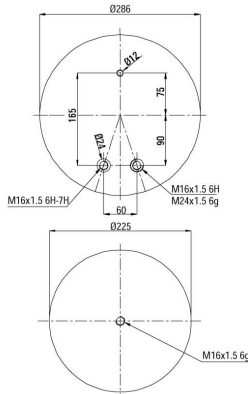

904911 K03

CROSS REFERENCES		OE PART NO	
Contitech	4911 N P03	Renault V.I	5.010.294.308
Dunlop	D13B46	Renault V.I	5.010.557.356
Good Year	1R13-739	Renault V.I	5.010.239.971