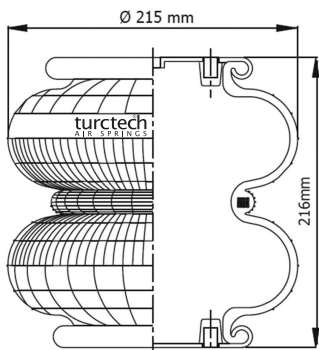

# 91-2B-220-1

STYLE REF	2B220
COMPLETE ORDER NO AIRKRAFT	113001
BELOW ORDER NO AIRKRAFT	114001
CONTITECH REF	FD 200-19 1/4
FIRESTONE REF	W01-M58-6887/6910