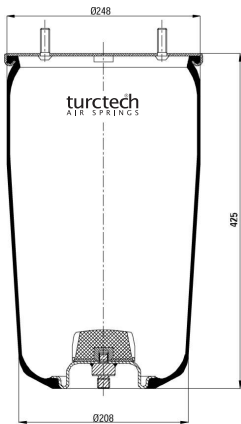

904961

CROSS REFERENCES		OE PART NO	
Contitech	4961 N P02	BPW	05.429.42.04.0
Dunlop	D11U43		
Good Year	1R11-800