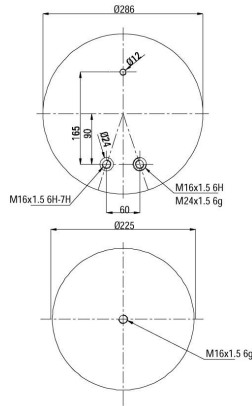

904912 K07

CROSS REFERENCES		OE PART NO
Contitech	4912 N P07	Renault V.I 5.010.294.307
Dunlop	D13B45	Renault V.I 5.010.294.307
Firestone	1T19L-14	Granning 15910
Firestone	W01 M58 8786	
Good Year	1R13-738	
Phoenix	1 DK 28 F-4