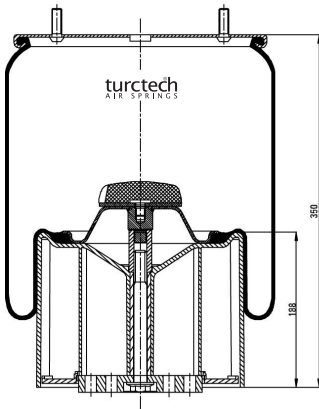

90881 KPP

CROSS REFERENCES		OE PART NO	
Cf Gomma	1TC 360-45 206357	BPW	05.429.43.51.0
Contitech	881 MB		
Dunlop	D14B41		
Good Year	1R14-748