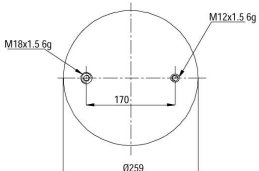

904941

CROSS REFERENCES		OE PART NO	
Contitech	4941 N P02	BPW	05.429.41.25.0
Dunlop	D11U45		
Good Year	1R11-802