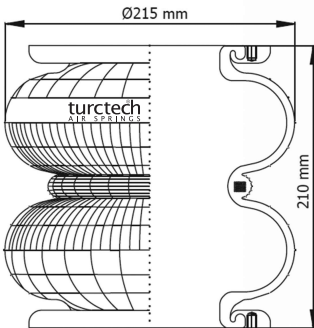

91-2B-220-4

STYLE REF	2B220
COMPLETE ORDER NO AIRKRAFT	113006
BELOW ORDER NO AIRKRAFT	114001
CONTITECH REF	
FIRESTONE REF