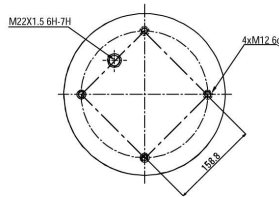

90810

CROSS REFERENCES		OE PART NO	
Cf Gomma	1 T 19 E-1		
Contitech	810 MB/0		
Firestone	1T19L-7		
Firestone	W01 M58 7237		
Phoenix	1 DK 28 A-5