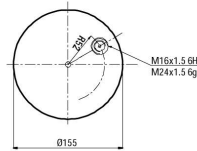

904391-1

CROSS REFERENCES		OE PART NO	
Contitech	4391 N1	DC	942 328 06 01

CROSS REFERENCES		OE PART NO	
Contitech	4391 N1	DC	942 328 06 01