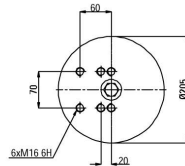

904940 K

CROSS REFERENCES		OE PART NO	
Contitech	4940 N P03	BPW	30K