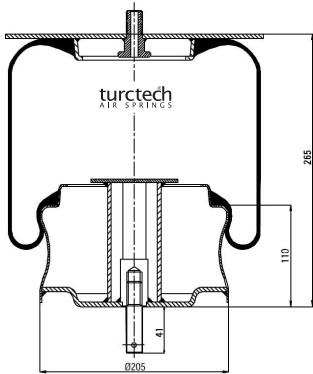

90921 K

CROSS REFERENCES		OE PART NO	
Contitech	921 M	Iris	5.010.151.378