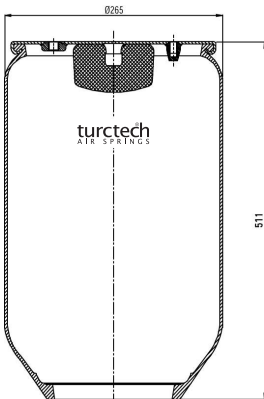

904813

CROSS REFERENCES		OE PART NO
Cf Gomma	1T19 E-2BR	Scania 255293
Contitech	4813 N	Scania 255265
Dunlop	D13B10	Scania 298568
Firestone	1 T19 L-11	Scania 325748
Firestone	W01 M58 1918	Scania 1107674
Firestone	W01 M58 7358	Scania 1314906
Phoenix	ID 28 B-9	
Taurus	KR 622-01