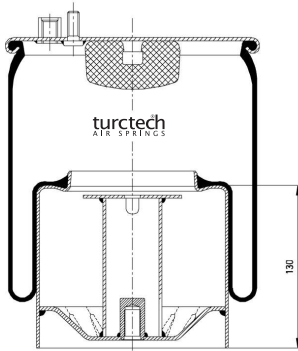

904886 K01

CROSS REFERENCES		OE PART NO	
Contitech	4886 N P01	Man	81.43600.6046