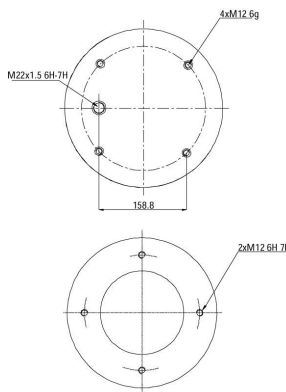

90811 KPP

CROSS REFERENCES		OE PART NO	
Contitech	811 MB/0