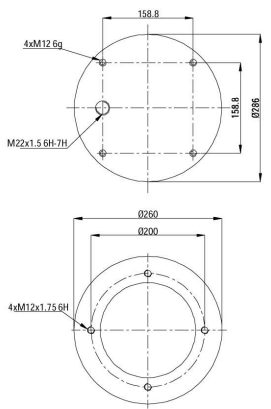

904028 K05

CROSS REFERENCES		OE PART NO	
Contitech	4028 N P05	Ror	2122 2239
Firestone	1T19L-11		
Firestone	W01 M58 7370		
Phoenix	1 D 28 B-12		
Dunlop	D14B51