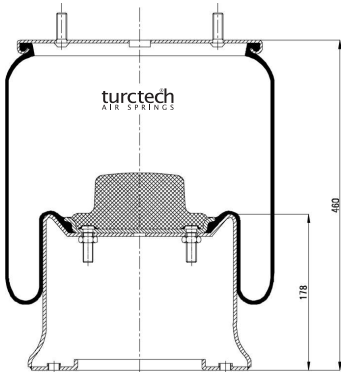

904028 K02

CROSS REFERENCES		OE PART NO	
Contitech	4028 N P02	Schmitz	015 323
Dunlop	D14B47	Weweler	US 04028
Firestone	1T19L-12		
Firestone	W01 M58 8016		
Good Year	1R14-782		
Phoenix	1 D 28 F-1