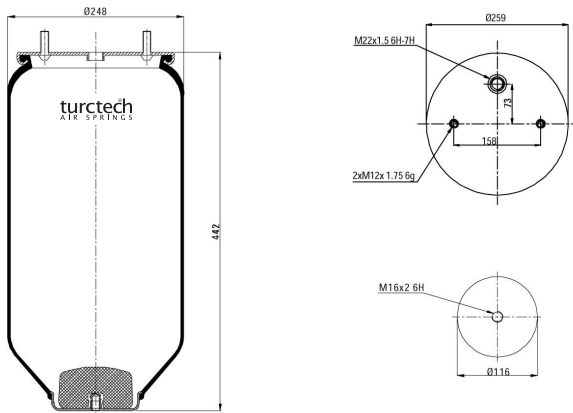

904004

CROSS REFERENCES		OE PART NO	
Cf Gomma	27251 T 19 E-5 Steel	Saf	4.284.3003.01
Contitech	4004 N P02		
Dunlop	D12U13		
Firestone	1-17BS-6		
Firestone	W01 M58 0919		
Good Year	1R11-705		
Phoenix	1 DK 22 E-5 NP		
Taurus	UR 725-27T