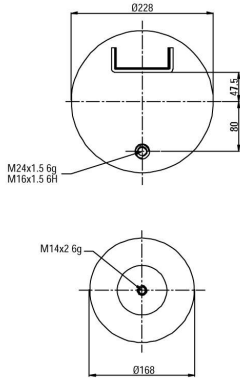

90416 K

CROSS REFERENCES		OE PART NO	
Contitech	6608 N P01	Volvo	1 076 416
Good Year	1R10-709	Volvo	20 374 510
Dunlop	D10 B01	Volvo	20 456 152
		Volvo	20 531 985
		Volvo	20 582 215
		Volvo	3 171 693