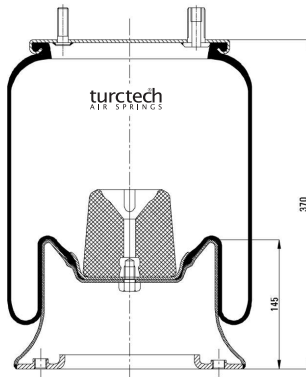

904156 K07

CROSS REFERENCES		OE PART NO	
Cf Gomma	1T 323-40 202302	Fruehauf	M001782
Contitech	4156 N P07	Fruehauf	UJB 0203-001
Dunlop	D12B15	Crane Fruehauf	UJB 0203
Firestone	1T15M-9	Crane Fruehauf	UJB 0203-001
Firestone	W01 M58 8859	Crane Fruehauf	UJA 0874-1
Firestone	W01 379 9071	Ackemann Fruehauf	W001782
Good Year	1R12-702	Fruehauf-Acerbi	202302
Phoenix	1 DK 21B-6		
Taurus	KR 509-25