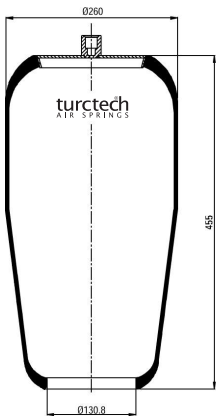

904757-1

CROSS REFERENCES		OE PART NO	
Contitech	4757 N1	DC	942 327 00 01
Dunlop	D13U42		
Good Year	9517