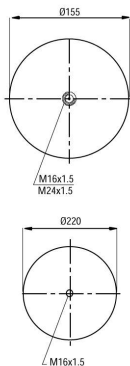

904737 K 01

CROSS REFERENCES		OE PART NO	
Contitech	4737 N P01	DC	946 320 03 21
Dunlop	D13T04		
Good Year	9523