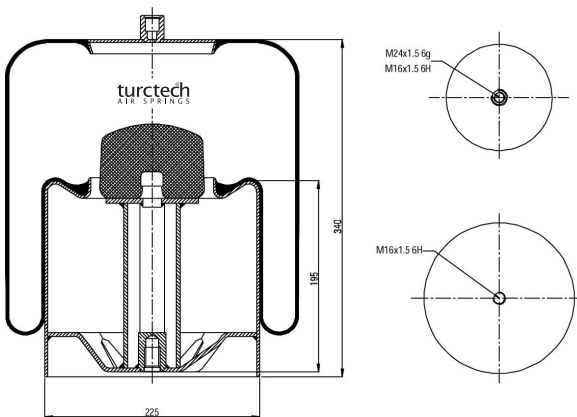

904838 K01

CROSS REFERENCES		OE PART NO	
Contitech	4838 N P01	DC	946 320 04 21

904838 K02

CROSS REFERENCES		OE PART NO	
Contitech	4838 N P02	DC	946 320 02 21
Dunlop	D13T03		
Good Year	9522		

904838 K03

CROSS REFERENCES		OE PART NO	
Contitech	4838 N P03	DC	946 320 01 21