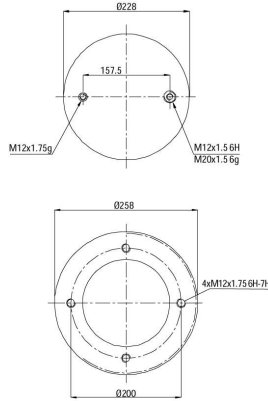

904159 K 06

CROSS REFERENCES		OE PART NO	
Cf Gomma	750 999	Neway	M00557007
Contitech	4159 N P06	Samro	2500425
Dunlop	D12B01		
Dunlop	PNP 311370000		
Dunlop	D22B08		
Firestone	1T15M-9		
Firestone	W01 M58 7548		
Good Year	1R12-701		
Phoenix	1 DK 21 B-4		
Taurus	KR 509-22