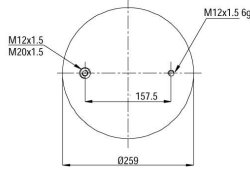

904960

CROSS REFERENCES		OE PART NO	
Contitech	4960 N P02	BPW	05.429.41.77.0
Dunlop	D11U44		
Good Year	1R11-801		
Phoenix	1 DK 21 K-3