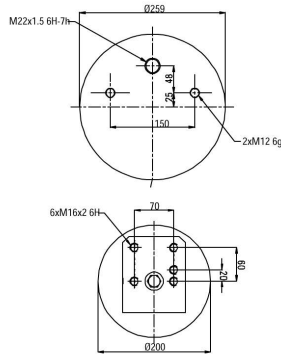

90941 KPP

CROSS REFERENCES		OE PART NO	
Cf Gomma	1TC 300-36	BPW	05.429.43.20.0
Contitech	941 MB	Weweler	US 500-10 KO
Dunlop	D11B33		
Firestone	1T17D-8.3		
Firestone	W01 M58 8668		
Good Year	1R11-743		
Phoenix	1 DK 21