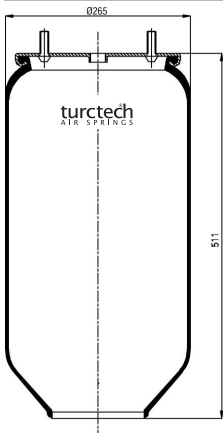

904023

CROSS REFERENCES		OE PART NO	
Contitech	4023 N P02	Saf	3.229.0031.00
Firestone	1 T 19F-11		
Firestone	W01 M58 6348		
Good Year	1R14-729		
Cf Gomma	1 T 19E-2		
Cf Gomma	204676