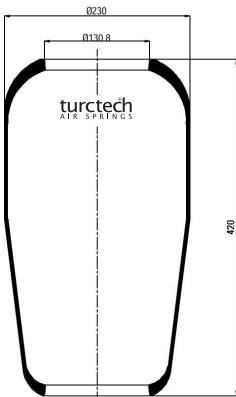

90884

CROSS REFERENCES		OE PART NO	
Cf Gomma	1 SC 270-28	DC	658 328 00 01
Contitech	884 N	Iveco	500 301452
Dunlop	D12S06	Iveco	818 8539
Firestone	1R 1B 415-270	Iveco	971 08363
Firestone	W01 095 0295	Man	81.43601.0066
Good Year	9002	Man	81.43601.0068
Phoenix	1 F 20 A	Man	81.43601.0069
Taurus	BL 249	Man	81.43601.0106
		Man	81.43601.0108
		Renault V.I	5.010.294.385