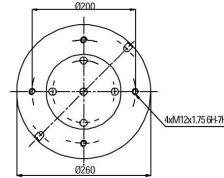

90912 K 01

CROSS REFERENCES		OE PART NO	
Cf Gomma1T 19E-2L/206333	Saf	3.229.0030.00	
Contitech	912 N P01	Saf	2926 N P01
Firestone	1T19L-14	Weweler	US 07 380
Firestone	W01 M58 8502		
Phoenix	1 D 28 D-10