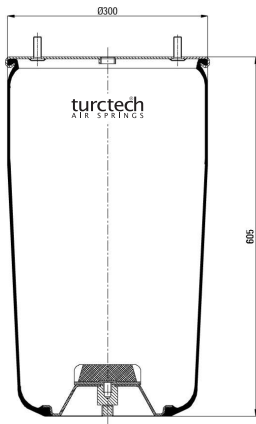

90942

CROSS REFERENCES		OE PART NO	
Contitech	942 MB	BPW	05.429.40.05.0
Firestone	1T66F-13.5		
Firestone	W01 M58 8611		
Good Year	1R14-700		
Phoenix	1 DK 32 L		
Taurus	UR 837-01