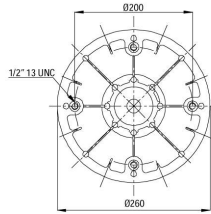

904156 KPP14

CROSS REFERENCES		OE PART NO	
Cf Gomma	1 T 323-32	Hendrickson	B 2066
Contitech	4156 N P14	Neway	905 570 27
Dunlop	D12B33	Neway	905 570 75
Good Year	1R12-716	Ror	2120 8939
Phoenix	1 DK 23 K-9082	Weweler	US 09361F