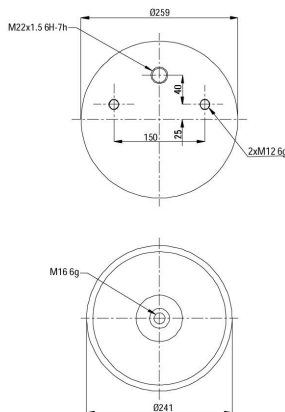

904022 KPP05

CROSS REFERENCES		OE PART NO	
Contitech	4022 N P05	Saf	3.229.0033.00
Dunlop	D11B41	Saf	2619 V
Firestone	1T17BS-6		
Firestone	W01 M58 8612		
Good Year	1R11-781		
Phoenix	1 DK 22 E-11