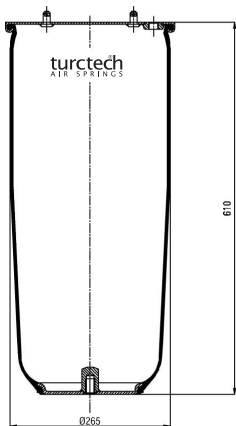

904913

CROSS REFERENCES		OE PART NO	
Contitech	4913 N P04	Scania	1379393
Dunlop	D14U42	Scania	1440294
Firestone	1T19F-14	Scania	1543691
Firestone	W01 095 0365		
Good Year	1R14-755		
Phoenix	1 D 28 H-16 NP