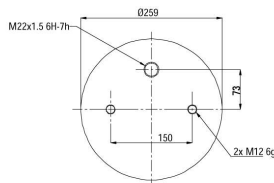

904962

CROSS REFERENCES		OE PART NO	
Contitech	4962 N P02	BPW	05.429.42.03.0
Dunlop	D11U46		
Good Year	1R11-803