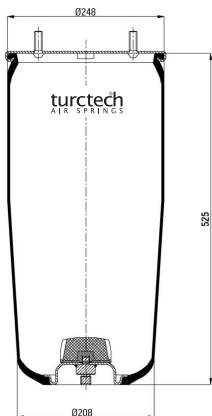

904962

CROSS REFERENCES		OE PART NO	
Contitech	4962 N P02	BPW	05.429.42.03.0
Dunlop	D11U46		
Good Year	1R11-803