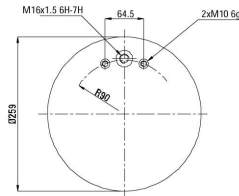

906602

CROSS REFERENCES		OE PART NO	
Contitech	6602 N	Volvo	20 573 113
		Volvo	21 041 697
		Volvo	20 480 202