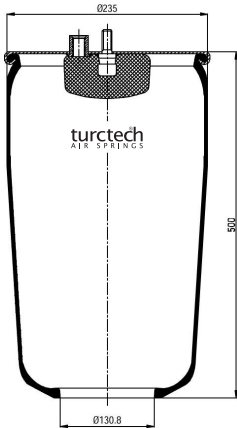

AIR SPRINGS

904884

CROSS REFERENCES		OE PART NO	
Contitech	4884 N1 P01	Man	81.43601.0152
Dunlop	D11U48		
Good Year	1R11-820