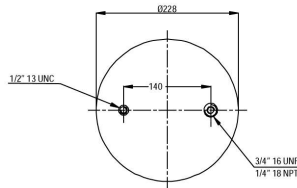

904156

CROSS REFERENCES		OE PART NO	
Cf Gomma	1 T 323-33		
Contitech	4156 N P01		
Good Year	1R12-093		
Phoenix	1DK 21 A-2		
Taurus	KR 506-21