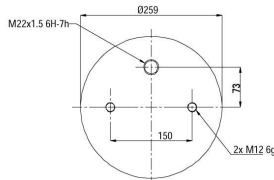

904961

CROSS REFERENCES		OE PART NO	
Contitech	4961 N P02	BPW	05.429.42.04.0
Dunlop	D11U43		
Good Year	1R11-800