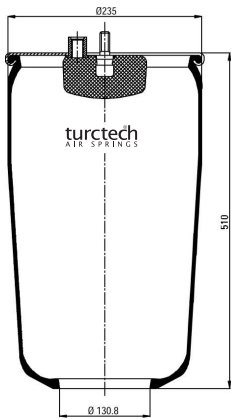

# 904882

CROSS REFERENCES		OE PART NO	
Contitech	4882 N1 P01	Man	81.43601.0151
Dunlop	D10U01		
Good Year	1R10-702		

**904883 K05**

CROSS REFERENCES		OE PART NO	
Contitech	4883 N1 P05	Man	81.43600.6037

**904883**