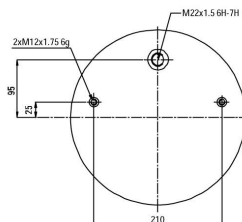

904023

CROSS REFERENCES		OE PART NO	
Contitech	4023 N P02	Saf	3.229.0031.00
Firestone	1 T 19F-11		
Firestone	W01 M58 6348		
Good Year	1R14-729		
Cf Gomma	1 T 19E-2		
Cf Gomma	204676