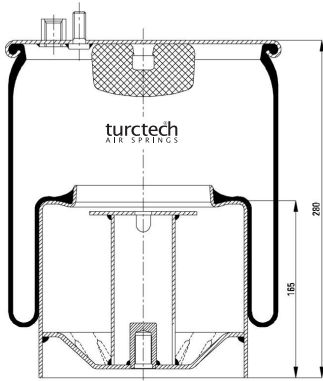

904883 K05

CROSS REFERENCES		OE PART NO	
Contitech	4883 N1 P05	Man	81.43600.6037