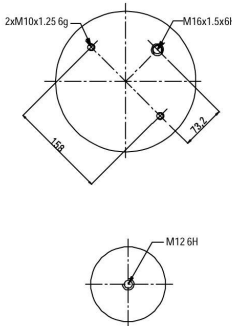

904154

CROSS REFERENCES		OE PART NO	
Contitech	4154 N P01		
Good Year	1R12-069		
Phoenix	1 D 23 B		
Taurus	K 504-9069