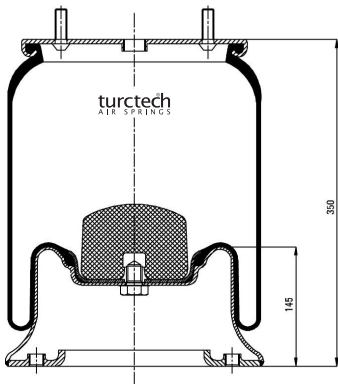

904004 K03

CROSS REFERENCES		OE PART NO	
Phoenix	1 DK 22 E-5	Saf	2.229.0007.01
Good Year	1 R11-706	Saf	3.229.0007.00
Contitech	4004 NP 03 (sf)	Saf	3.229.0007.01
Dunlop	D12 B25	Saf	3.229.0007.02
Taurus	K 505-27SM	Saf Type	2618
Cf Gomma	1 T 300-33		
Firestone Order	1 T 17 B5-6		
Firestone Wol	M586366 (sf)