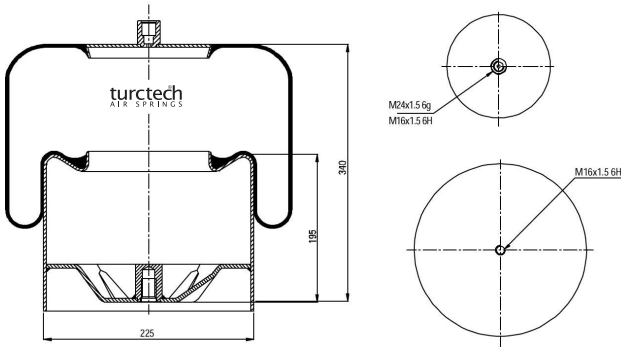

904838 K01

CROSS REFERENCES		OE PART NO	
Contitech	4838 N P01	DC	946 320 04 21