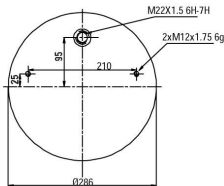

90912 K 01

CROSS REFERENCES		OE PART NO	
Cf Gomma1T 19E-2L/206333	Saf	3.229.0030.00	
Contitech	912 N P01	Saf	2926 N P01
Firestone	1T19L-14	Weweler	US 07 380
Firestone	W01 M58 8502		
Phoenix	1 D 28 D-10