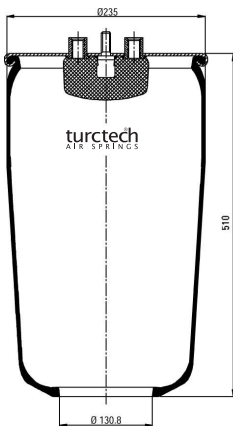

904882

CROSS REFERENCES		OE PART NO	
Contitech	4882 N1 P01	Man	81.43601.0151
Dunlop	D10U01		
Good Year	1R10-702