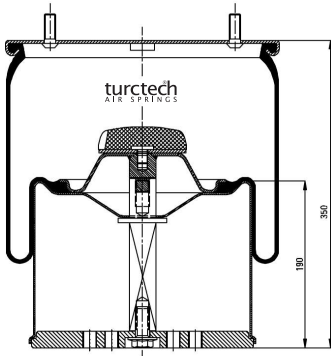

90881 K

CROSS REFERENCES		OE PART NO	
Cf Gomma	1TC 360-45 205800	BPW	05.429.40.08.1
Contitech	881 MB	BPW	05.429.41.36.1
Dunlop	D14B36		
Firestone	1T66F-10.8		
Firestone	W01 M58 8966		
Good Year	1R14-712		
Phoenix	1 DK 32