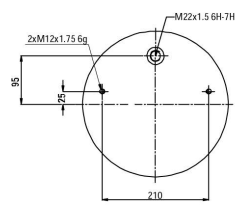

904028

CROSS REFERENCES		OE PART NO	
Contitech	4028 N	Schmitz	015 323
		Weweler	US 04028