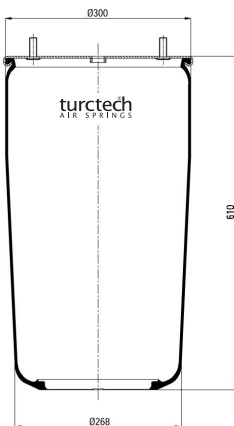

90726

CROSS REFERENCES		OE PART NO	
Contitech	726 N P01	Gigant	246192