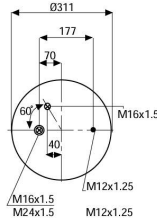

90902

CROSS REFERENCES		OE PART NO	
Contitech	902 MB	Renault V.I	5.010.211.724
Firestone	1T19G-12		
Firestone	W01 M58 9910