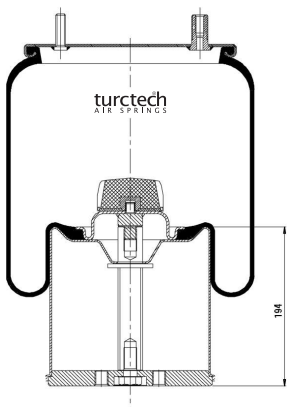

904941 K

CROSS REFERENCES		OE PART NO	
Contitech	4941 N P03	BPW	05.429.43.25.0
		BPW	30