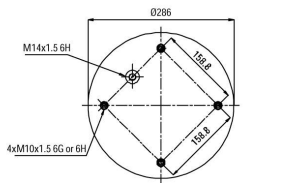

904813

CROSS REFERENCES		OE PART NO
Cf Gomma	1T19 E-2BR	Scania 255293
Contitech	4813 N	Scania 255265
Dunlop	D13B10	Scania 298568
Firestone	1 T19 L-11	Scania 325748
Firestone	W01 M58 1918	Scania 1107674
Firestone	W01 M58 7358	Scania 1314906
Phoenix	ID 28 B-9	
Taurus	KR 622-01