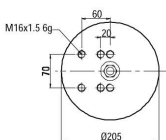

904941 K

CROSS REFERENCES		OE PART NO	
Contitech	4941 N P03	BPW	05.429.43.25.0
		BPW	30