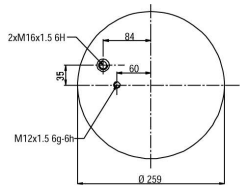

## 904885

CROSS REFERENCES		OE PART NO	
Contitech	4885 N1 P01	Man	81.43601.0160
		Man	81.43601.6071

**904886 K01**

CROSS REFERENCES		OE PART NO	
Contitech	4886 N P01	Man	81.43600.6046

**904886**

CROSS REFERENCES		OE PART NO	
Contitech	4886 N P02		