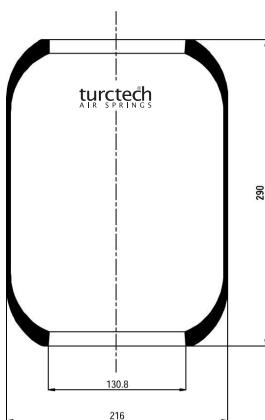

90951

CROSS REFERENCES		OE PART NO	
Cf Gomma	1S 285-18 88809	Inbus	5001051
Contitech	951 N	Iveco	614 4040
Dunlop	D11S05	Iveco	816 0165
Dunlop	PNP 316720100		
Firestone	1R1A 260 285		
Firestone	W01 095 0189		
Good Year	9001		
Taurus	B 194