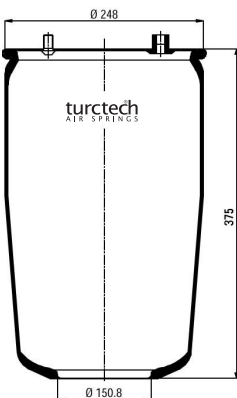

90836-2

CROSS REFERENCES		OE PART NO	
Contitech	836 M2	Daf	0 513 982
Dunlop	D13B32	Vol Bus	0 513 982
Firestone	1T17AR-4.5		
Firestone	W01 M58 8722		
Good Year	1R12-712		
Phoenix	1 DF 25-11		
	KR 721-06