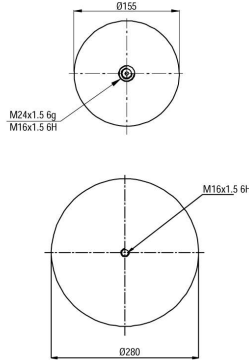

904759 K 01

CROSS REFERENCES		OE PART NO	
Contitech	4759 N P01	DC	942 320 02 17