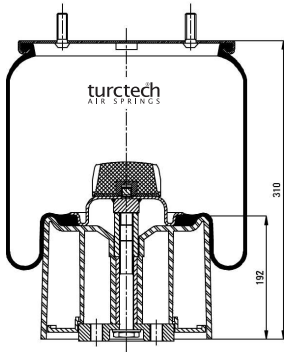

90941 KPP

CROSS REFERENCES		OE PART NO	
Cf Gomma	1TC 300-36	BPW	05.429.43.20.0
Contitech	941 MB	Weweler	US 500-10 KO
Dunlop	D11B33		
Firestone	1T17D-8.3		
Firestone	W01 M58 8668		
Good Year	1R11-743		
Phoenix	1 DK 21