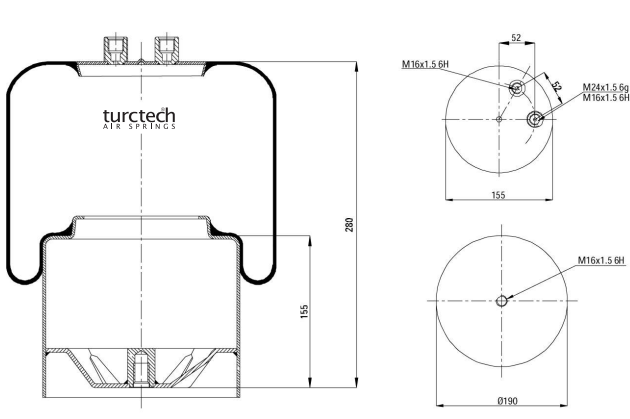

904390-23K

CROSS REFERENCES		OE PART NO	
Contitech	4390 N P23	DC	A 942 320 52 21