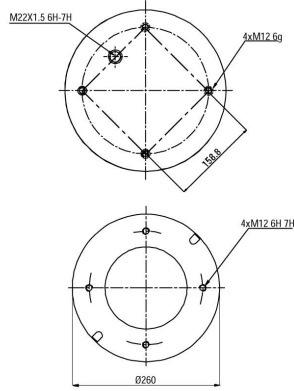

90813 K

CROSS REFERENCES		OE PART NO	
Cf Gomma	1T 19 E-2 87408	Fruehaif	003615E
Contitech	813 MB	Granning	15634
Dunlop	D13B19	Hendrickson	505 859
Dunlop	PNP 311770000	Hendrickson	505 859 / 01
Firestone	1T19L-11	Hendrickson	785 170
Firestone	W01 M58 6364	Kassbohrer Evo	4.731.030.000
Phoenix	1 D 28 B-2	Kassbohrer Evo	4.731.033.000
Good Year	1R14-705	Neway	212 156 33
Taurus	Kr 622-26	Renault V.I	5.000.790.692
		Renault V.I	5.010.130.925
		Ror	2121 5633
		Saf	2.229.0003.00
		Weweler	US 07345
		Weweler	US 87408