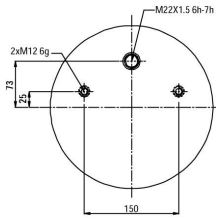

904022

CROSS REFERENCES		OE PART NO	
Contitech	4022 N P02	Saf	4.284.3006.00
Dunlop	D11U40	Saf	2619 V
Firestone	1T17BS-6	Saf	2618 V
Firestone	W01 M58 0756		
Good Year	1R11-709		
Phoenix	1 DK 22 E-9 NP		
Taurus	UR 725-28 T