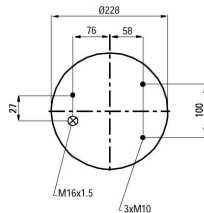

90887

CROSS REFERENCES		OE PART NO	
Contitech	887 M	Daf	0 513 983
Dunlop	D11U41		
Firestone	1T15LNR-3		
Firestone	W01 M58 0780		
Good Year	1R11-796