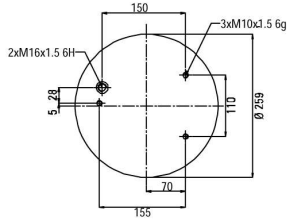

90836

CROSS REFERENCES		OE PART NO	
Contitech	836 M	Daf	0 067 504
Dunlop	D13U32	Vdl Bus	0 067 504
Firestone	1T17AR-4.5		
Firestone	W01 M58 0776		
Good Year	1R12-700		
Phoenix	1 DF 25-1		
Taurus	UR 721-01T