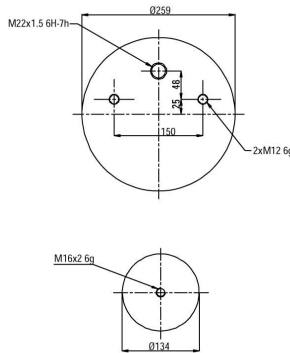

90941

CROSS REFERENCES		OE PART NO	
Cf Gomma	1TC 300-36 24466	BPW	05.429.40.03.0
Contitech	941 MB		
Dunlop	D11U30		
Firestone	1T17D 8.3		
Firestone	W01 M58 8620		
Good Year	1R11-700		
Phoenix	1 DK 21		
Taurus	UR 730-01T