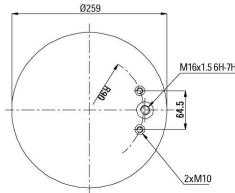

906603

CROSS REFERENCES		OE PART NO	
Contitech	6603 N P01	Volvo	3 195 240