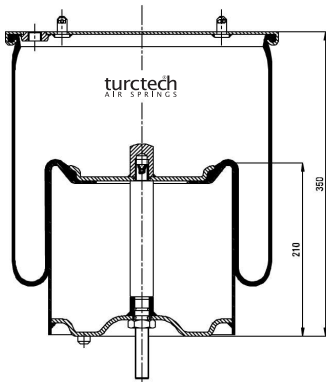

904913 K02

CROSS REFERENCES		OE PART NO	
Cf Gomma	1T19E-93 206209	Scania	1379392
Contitech	4913 N P02	Scania	1440294
Dunlop	D14B42		
Firestone	1T19L-14		
Firestone	W01 095 0500		
Good Year	1R14-753		
Phoenix	1 D 28 H-16		
Taurus	KR 625-16