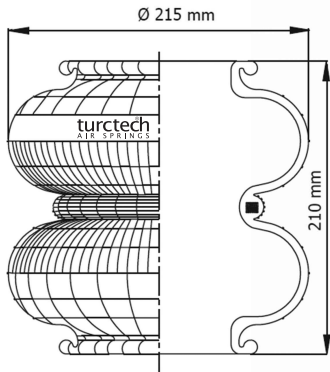

91-2B-220

STYLE REF	2B220
COMPLETE ORDER NO AIRKRAFT	114001
BELOW ORDER NO AIRKRAFT	114001
CONTITECH REF	FD 200-19 S (895N)
FIRESTONE REF	W01-095-0009

91-2B-220-1

STYLE REF	2B220
COMPLETE ORDER NO AIRKRAFT	113001
BELOW ORDER NO AIRKRAFT	114001
CONTITECH REF	FD 200-19 1/4
FIRESTONE REF	W01-M58-6887/6910

91-2B-220-2

STYLE REF	2B220
COMPLETE ORDER NO AIRKRAFT	113004
BELOW ORDER NO AIRKRAFT	114001
CONTITECH REF	FD 200-19 MB
FIRESTONE REF