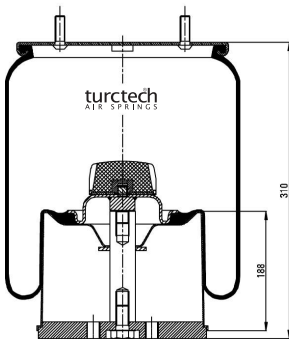

90941 K

CROSS REFERENCES		OE PART NO	
Cf Gomma	1 TC 300-36	BPW	05.429.40.28.1
Contitech	941 MB	BPW	05.429.41.24.1
Dunlop	D11U30	BPW	05.429.40.59.1
Firestone	1T17D-8.3		
Firestone	W01 M58 8619		
Good Year	1R11-701		
Phoenix	1 DK 21