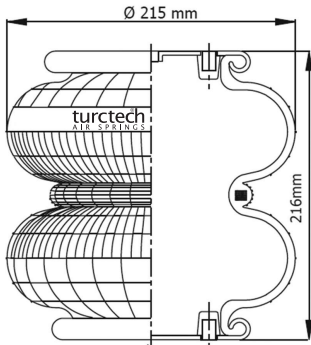

91-2B-220-3

STYLE REF	2B220
COMPLETE ORDER NO AIRKRAFT	113005
BELOW ORDER NO AIRKRAFT	114001
CONTITECH REF	
FIRESTONE REF