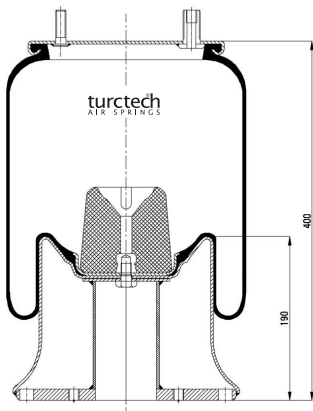

904159 K 10

CROSS REFERENCES		OE PART NO	
Contitech	4159 N P10		
Firestone	1T15M-9