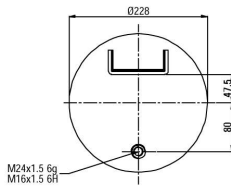

90416

CROSS REFERENCES		OE PART NO	
Contitech	6608 N P01	Volvo	1 076 416
		Volvo	20 374 510
		Volvo	20 456 152
		Volvo	20 531 985
		Volvo	20 582 215
		Volvo	3 171 693