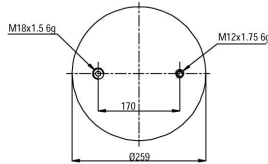

904940 K

CROSS REFERENCES		OE PART NO	
Contitech	4940 N P03	BPW	30K