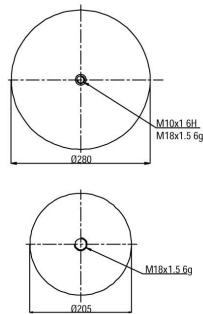

90921 K 1

CROSS REFERENCES		OE PART NO	
Contitech	921 MB	Iris	5.010.151.379