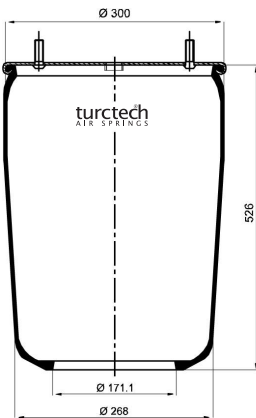

90725

CROSS REFERENCES		OE PART NO	
Cf Gomma	1 TCS 360-45	Gigant	246149
Contitech	725 N P01	Gigant	166217
Good Year	1R14-704	Gigant	3653
Firestone	1T 66F-10.8		
Firestone	W01 M58 8969		
Phoenix	1 DF 32		
Taurus	UR 836-11		
Dunlop	D14 U 38		
Cf Gomma	202964