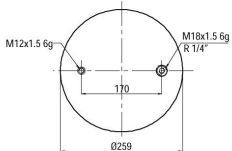

904941 K

CROSS REFERENCES		OE PART NO	
Contitech	4941 N P03	BPW	05.429.43.25.0
		BPW	30