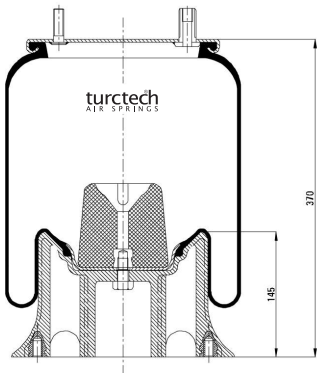

904156 KPP14

CROSS REFERENCES		OE PART NO	
Cf Gomma	1 T 323-32	Hendrickson	B 2066
Contitech	4156 N P14	Neway	905 570 27
Dunlop	D12B33	Neway	905 570 75
Good Year	1R12-716	Ror	2120 8939
Phoenix	1 DK 23 K-9082	Weweler	US 09361F