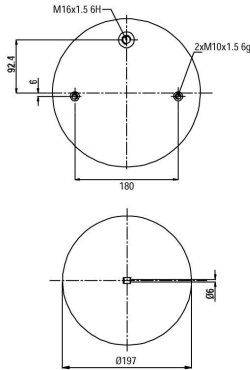

906609 K

CROSS REFERENCES		OE PART NO	
Contitech	6609 N P01	Volvo	20 554 761