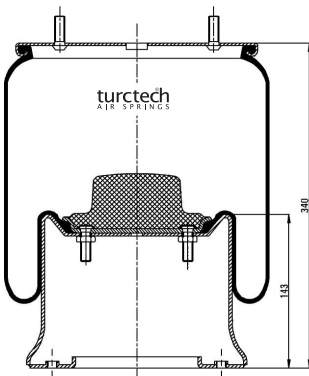

**904759 K21**

CROSS REFERENCES		OE PART NO	
Contitech	4759 N P21	DC	942 320 44 21

**904759**

CROSS REFERENCES		OE PART NO	
Contitech	4759 N	DC	942 327 04 01

**904810 K05**

CROSS REFERENCES		OE PART NO	
Cf Gomma	1T19 E-1 205456	Saf	3.229.0027.00
Contitech	4810 N P05	Saf	3.229.2127.00
Dunlop	D13B25	Saf	3.229.2227.00
Firestone	1T19L-7		
Firestone	W01 M58 6338		
Good Year	1R14-730		
Phoenix	1 D 28 A-10		
Taurus	KR 621-18		