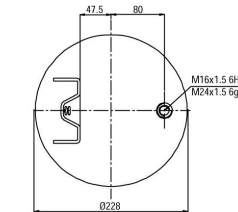

906420

CROSS REFERENCES		OE PART NO	
Contitech	6420 N	Volvo	1 076 420