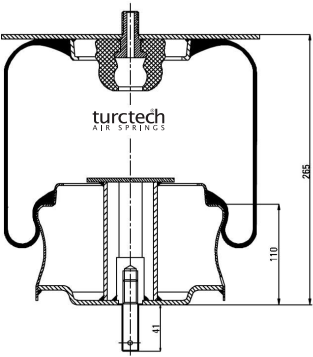

90921 K 1

CROSS REFERENCES		OE PART NO	
Contitech	921 MB	Iris	5.010.151.379