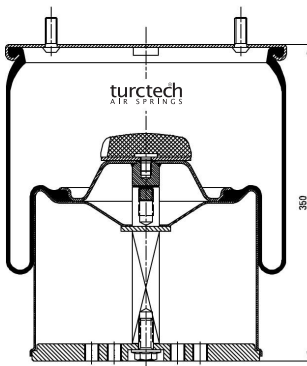

90942 K 1

CROSS REFERENCES		OE PART NO	
Contitech	942 MB	BPW	05.429.41.690
Firestone	1T66F-13.5		
Firestone	W01 M58 8584		
Phoenix	1 DK 32 L