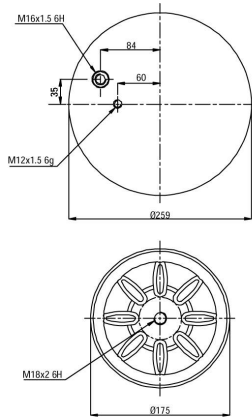

904885 K02

CROSS REFERENCES		OE PART NO	
Contitech	4885 N1 P02	Man	81.43600.6044