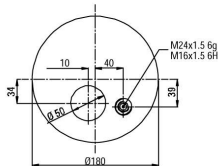

904185

CROSS REFERENCES		OE PART NO
Contitech	4185 N	DC 974 328 02 01