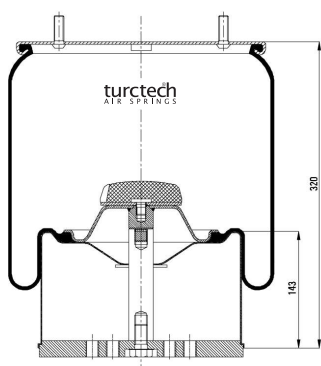

904881 K

CROSS REFERENCES		OE PART NO
Contitech	4881 N P02	BPW 05.429.41.31.1
Dunlop	D14B37	BPW 36K
Firestone	1T66D-7.0	
Firestone	W01 M58 8601	
Firestone	W01 M58 8602	
Good Year	1R14-724	
Phoenix	1 DK 32 K-1