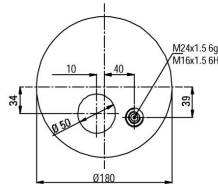

904187

CROSS REFERENCES		OE PART NO