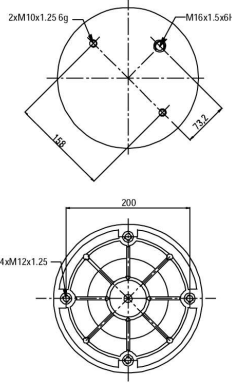

904154 KPP05

CROSS REFERENCES		OE PART NO	
Contitech	4154 N P05	Renault V.I	5.010.239.252
Firestone	1T15M-4	Renault V.I	5.010.294.252
Firestone	W01 358 9069	Renault V.I	5.010.488.071
Good Year	1R12-069		
Phoenix	1 DK 23 F-1		
Taurus	KR 504-9069