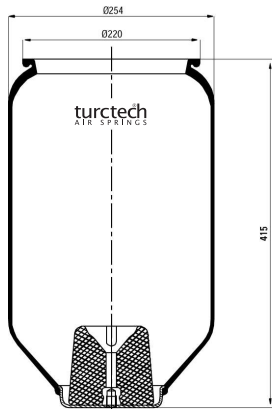

90809 STB

CROSS REFERENCES		OE PART NO	
Cf Gomma	1 T 320 SP	Man	81.43601.6002
Contitech	809 NTB		
Dunlop	D12U34		
Firestone	1T15L-6		
Firestone	W01 M58 0687		
Good Year	1R12-709		
Phoenix	1 D 23 B-2		
Taurus	UR 504-13