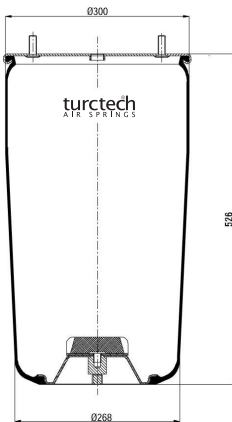

90881

CROSS REFERENCES		OE PART NO	
Cf Gomma	1 TC 360-45	BPW	05.429.40.01.0
Contitech	881 MB		
Dunlop	D14U36		
Firestone	1T66F-10.8		
Firestone	W01 M58 8966		
Firestone	W01 M58 8978		
Good Year	1R14-708		
Phoenix	1 DK 32-1/36		
Taurus	UR 836-01