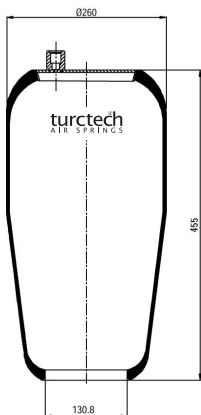

904757-2

CROSS REFERENCES		OE PART NO	
Contitech	4757 N2	DC	974 328 00 01
Dunlop	D13U43	DC	974 328 01 01
Good Year	9518