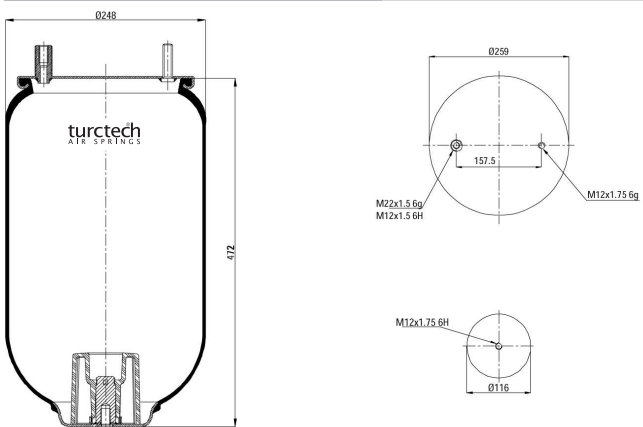

904157 - 02

CROSS REFERENCES		OE PART NO	
Contitech	4157 N P02