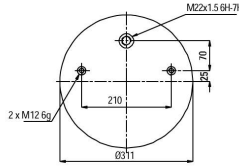

904881

CROSS REFERENCES		OE PART NO	
Contitech	4881 N P02	BPW	05.429.41.01.0
Dunlop	D14U37	BPW	36K
Firestone	1T66D-7.0		
Firestone	W01 M58 8601		
Good Year	1R14-701		
Phoenix	1 DK 32 K		
Taurus	UR 838-01 T