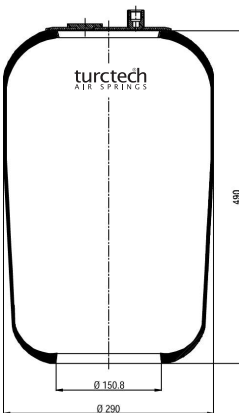

904185

CROSS REFERENCES		OE PART NO
Contitech	4185 N	DC 974 328 02 01