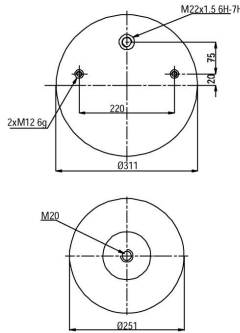

90725 K02

CROSS REFERENCES		OE PART NO	
Cf Gomma	1TCS 360-45	Gigant	166217
Cf Gomma	202964	Gigant	246149
Contitech	725 N P02		
Dunlop	D14U38		
Firestone	1T66F-10.8		
Firestone	W01 M58 8969		
Phoenix	IDF 32		
Taurus	UR 836-11