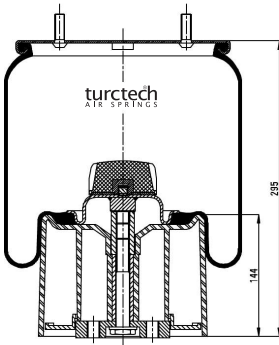

# 90940 KPP

CROSS REFERENCES		OE PART NO	
Contitech	940 MB	BPW	05.429.43.21.0
Dunlop	D11836	Granning	16919
Firestone	1T17D-4.3	Weweler	US 510030 00
Firestone	W01 M58 8613		
Good Year	1R11-752		
Phoenix	1 DK 21 K		