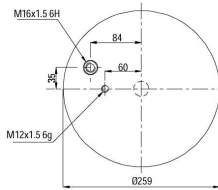

# 904882

CROSS REFERENCES		OE PART NO	
Contitech	4882 N1 P01	Man	81.43601.0151
Dunlop	D10U01		
Good Year	1R10-702		

**904883 K05**

CROSS REFERENCES		OE PART NO	
Contitech	4883 N1 P05	Man	81.43600.6037

**904883**