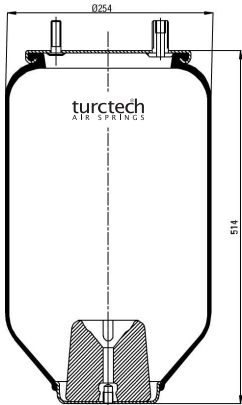

904159 - 05

CROSS REFERENCES		OE PART NO
Cf Gomma	1T323-40	
Contitech	4159 N P05	
Dunlop	D12U04	
Firestone	1T15M-9	
Firestone	W01 M58 0736	
Good Year	1R12-761	
Phoenix	1 DK 21 B-5 NP