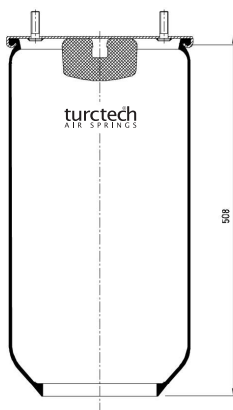

90813

CROSS REFERENCES		OE PART NO	
Cf Gomma	1 T 19 E-2	Daf	526 823
Contitech	813 MB/0	Daf Bus	0067306
Firestone	1T19L-11	Evom Bus	4731029000
Firestone	W01 M58 7238		
Phoenix	1 D 28 B-2 NP