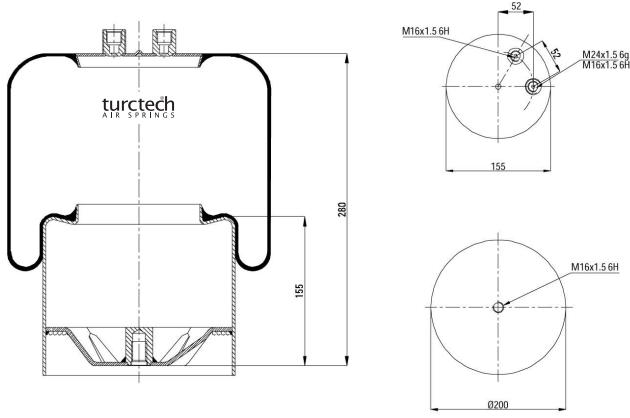

904187

CROSS REFERENCES		OE PART NO	

904390-1K

CROSS REFERENCES		OE PART NO	
Contitech	4390 N P 01	MB (Actros)	942 320 01 21
Dunlop	D12T10		
Good Year	9505		
Phoenix	1 KF 21-1		

**904390-2K**

CROSS REFERENCES		OE PART NO	
Contitech	4390 N P02	DC	942 320 02 21
Dunlop	D12T11		
Good Year	9506		
Phoenix	1 KF 21-2		