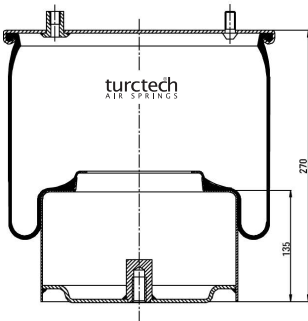

90836 2K 1

CROSS REFERENCES		OE PART NO	
Contitech	836 M2 K1	Daf	0 388 167
Dunlop	D13B31		
Fireston	1T17AR-4.5		
Fireston	W01 M58 8721		
Good Year	1R12-711		
Phoenix	1 DF 25-13		
Taurus	KR 721-03