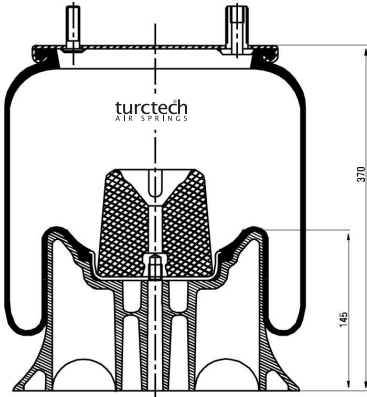

904156 KPP10

CROSS REFERENCES		OE PART NO	
Contitech	4156 N P10	Hendrickson	HA100016
Firestone	1T15M-6		
Firestone	W01 358 8929		
Good Year	1R12-461