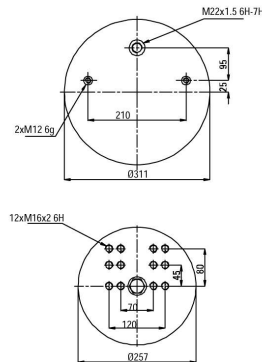

90942 K 1

CROSS REFERENCES		OE PART NO	
Contitech	942 MB	BPW	05.429.41.690
Firestone	1T66F-13.5		
Firestone	W01 M58 8584		
Phoenix	1 DK 32 L