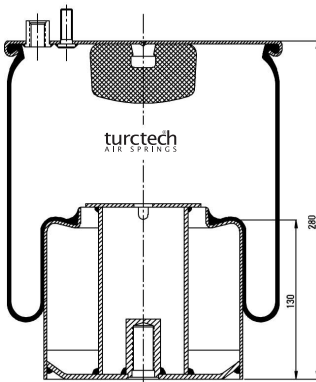

904882 K05

CROSS REFERENCES		OE PART NO	
Contitech	4882 N1 P05	Man	81.43601.6036