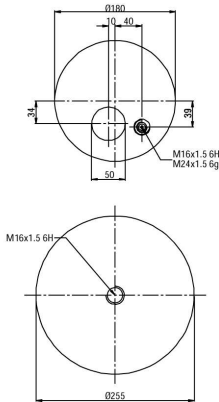

904185 K 01

CROSS REFERENCES		OE PART NO
Contitech	4185 N P01	DC A 974 320 00 21