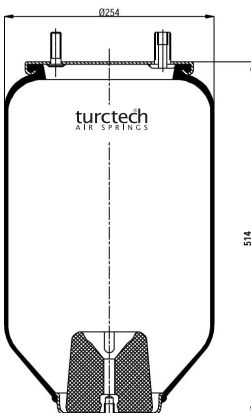

904159

CROSS REFERENCES		OE PART NO	
Cf Gomma	1 T 323-40		
Contitech	4159 N P01		
Good Year	1R12-113