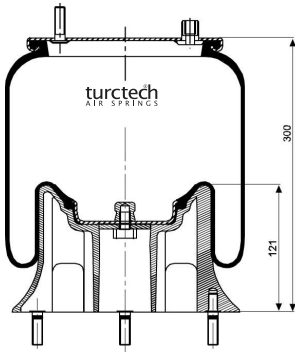

904154 KPP05

CROSS REFERENCES		OE PART NO	
Contitech	4154 N P05	Renault V.I	5.010.239.252
Firestone	1T15M-4	Renault V.I	5.010.294.252
Firestone	W01 358 9069	Renault V.I	5.010.488.071
Good Year	1R12-069		
Phoenix	1 DK 23 F-1		
Taurus	KR 504-9069