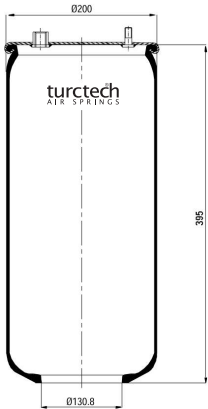

90887

CROSS REFERENCES		OE PART NO	
Contitech	887 M	Daf	0 513 983
Dunlop	D11U41		
Firestone	1T15LNR-3		
Firestone	W01 M58 0780		
Good Year	1R11-796