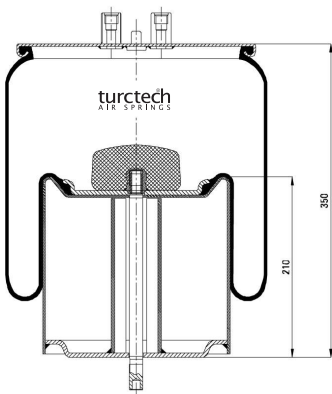

904911 K03

CROSS REFERENCES		OE PART NO	
Contitech	4911 N P03	Renault V.I	5.010.294.308
Dunlop	D13B46	Renault V.I	5.010.557.356
Good Year	1R13-739	Renault V.I	5.010.239.971