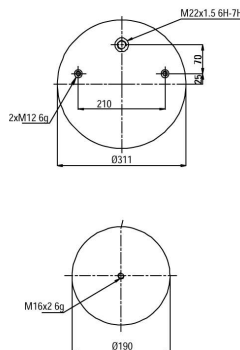

90881

CROSS REFERENCES		OE PART NO	
Cf Gomma	1 TC 360-45	BPW	05.429.40.01.0
Contitech	881 MB		
Dunlop	D14U36		
Firestone	1T66F-10.8		
Firestone	W01 M58 8966		
Firestone	W01 M58 8978		
Good Year	1R14-708		
Phoenix	1 DK 32-1/36		
Taurus	UR 836-01