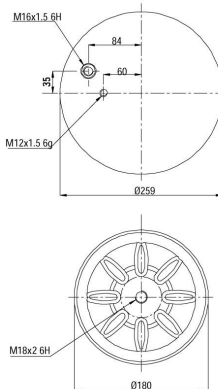

904884 K06

CROSS REFERENCES		OE PART NO	
Contitech	4884 N1 P06	Man	81.43600.6035