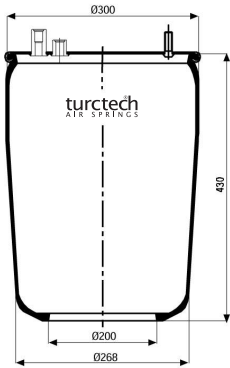

90902

CROSS REFERENCES		OE PART NO	
Contitech	902 MB	Renault V.I	5.010.211.724
Firestone	1T19G-12		
Firestone	W01 M58 9910