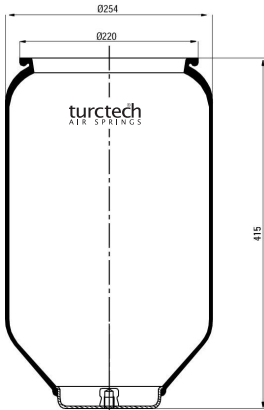

90809

CROSS REFERENCES		OE PART NO	
Cf Gomma	1 T 320 SP	Man	81.43601.0025
Contitech	809 NT		
Firestone	1T15L-6		
Firestone	W01 M58 0031		
Good Year	1R12-709		
Phoenix	1 D 23 B		
Taurus	K 151