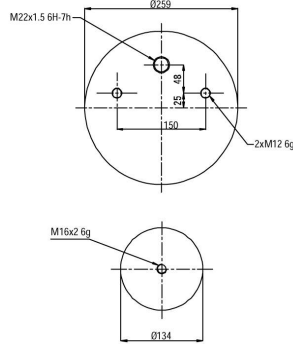

90940

CROSS REFERENCES		OE PART NO	
Contitech	940 MB	BPW	05.429.40.91.0
Dunlop	D11U31	Granning	15916
Firestone	1T17D 4.3		
Firestone	W01 M58 8613		
Good Year	1R11-703		
Phoenix	1 DK 21 K		
Taurus	KR 732-01