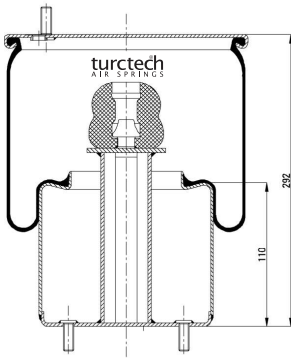

906602 K

CROSS REFERENCES		OE PART NO	
Contitech	6602 N P01	Volvo	20 041 697
		Volvo	20 573 113
		Volvo	20 480 202