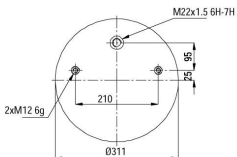

904942

CROSS REFERENCES		OE PART NO	
Contitech	4942 N P02	BPW	05.429.41.09.0