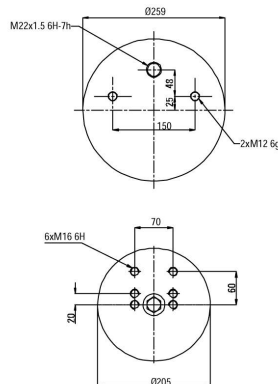

90941 K

CROSS REFERENCES		OE PART NO	
Cf Gomma	1 TC 300-36	BPW	05.429.40.28.1
Contitech	941 MB	BPW	05.429.41.24.1
Dunlop	D11U30	BPW	05.429.40.59.1
Firestone	1T17D-8.3		
Firestone	W01 M58 8619		
Good Year	1R11-701		
Phoenix	1 DK 21