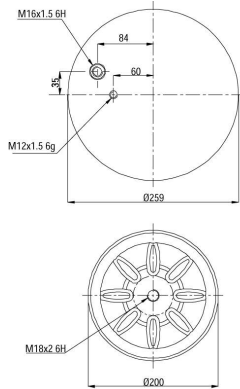

904886 K01

CROSS REFERENCES		OE PART NO	
Contitech	4886 N P01	Man	81.43600.6046