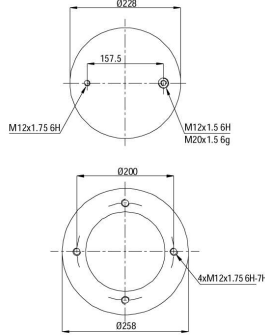

904156 K06

CROSS REFERENCES		OE PART NO	
Cf Gomma	1 T 323-33	Ror	2121 5762
Contitech	4156 N P06	Ror	2121 6135
Dunlop	D12B19	Weweler	US 35864
Firestone	1T15M-6	Neway	905 57 075
Firestone	W01 358 9361		
Good Year	1R12-719		
Phoenix	1 DK 21 A-2		
Taurus	KR 506-28