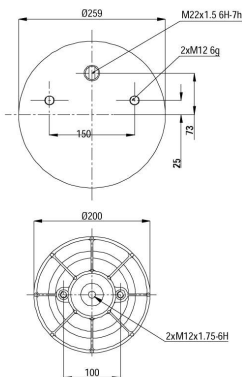

904157 KPP 04

CROSS REFERENCES		OE PART NO	
Contitech	4157 N P04	DC	946 328 14 01
Dunlop	D12B18	Ror/Memtor	2122 1307
Firestone	1T15MPW-7	Weweler	US 07364
Firestone	W01 M58 6297	Weweler	US 06287
Good Year	1R11-111		
Phoenix	1DK 21 A-4		
Phoenix	1DK 21 A-8		
Taurus	KR 915-54