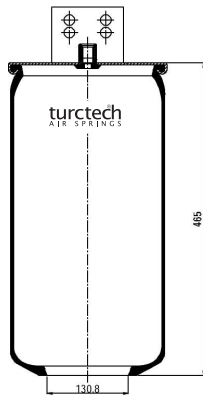

90416

CROSS REFERENCES		OE PART NO	
Contitech	6608 N P01	Volvo	1 076 416
		Volvo	20 374 510
		Volvo	20 456 152
		Volvo	20 531 985
		Volvo	20 582 215
		Volvo	3 171 693