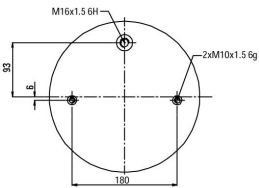

904718

CROSS REFERENCES		OE PART NO	
Contitech	4718 N	Volvo	20 554 759