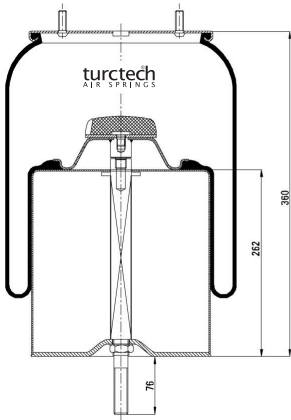

90752 K

CROSS REFERENCES		OE PART NO	
Contitech	752 N P02	Gigant	247100