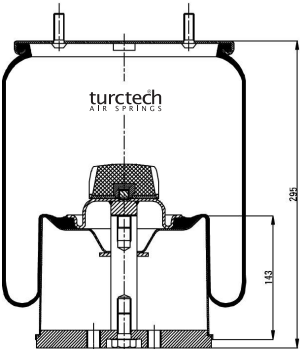

90940 K

CROSS REFERENCES		OE PART NO	
Contitech	940 MB	BPW	05.429.41.14.1
Dunlop	D11U31	BPW	05.129.41.23.1
Firestone	1T17D-4.3	BPW	05.429.42.19.1
Firestone	W01 M58 8609		
Good Year	1R11-703		
Phoenix	1 DK 21 K