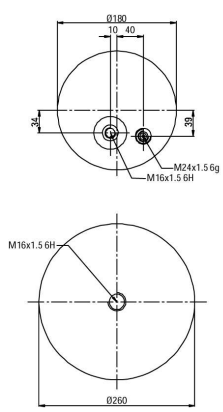

904183 K 24

CROSS REFERENCES		OE PART NO
Contitech	4183 NP24	DC A 942 320 23 21