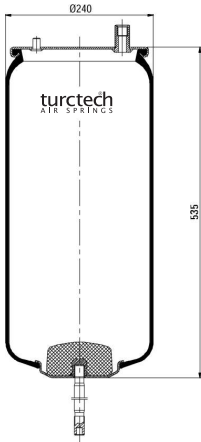

904915

CROSS REFERENCES		OE PART NO	
Contitech	4915 N P03	RVI	5.001.855.856.

904940 K

CROSS REFERENCES		OE PART NO	
Contitech	4940 N P03	BPW	30K

904940

CROSS REFERENCES		OE PART NO	
Contitech	4940 N P02	BPW	05.429.41.56.0
Dunlop	D11U42		
Good Year	1R11-799