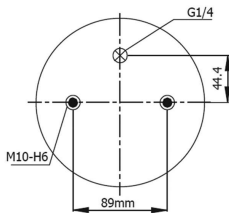

# 91-2B-220-1

STYLE REF	2B220
COMPLETE ORDER NO AIRKRAFT	113001
BELOW ORDER NO AIRKRAFT	114001
CONTITECH REF	FD 200-19 1/4
FIRESTONE REF	W01-M58-6887/6910