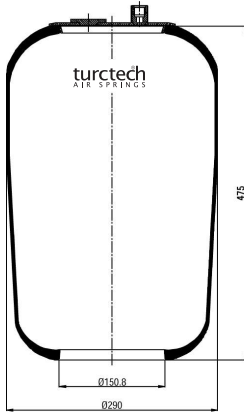

904183

CROSS REFERENCES		OE PART NO
Contitech	4183 N2