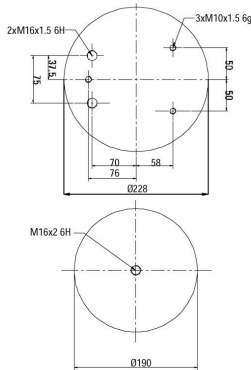

90887 2K 1

CROSS REFERENCES		OE PART NO	
Contitech	887 M2 K1	Daf	0 559 483
Firestone	1T15NLR-3		
Firestone	W01 D08 8684