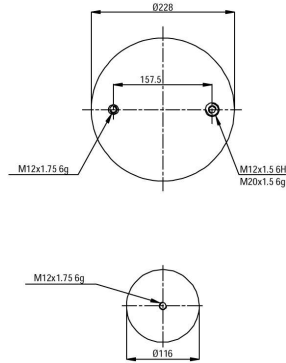

904156 - 05

CROSS REFERENCES		OE PART NO
Cf Gomma	1T 323-33	
Contitech	4156 N P05