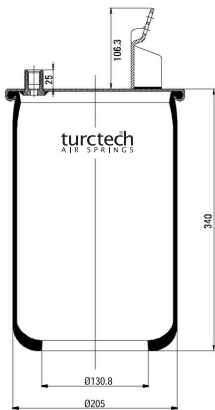

906420

CROSS REFERENCES		OE PART NO	
Contitech	6420 N	Volvo	1 076 420