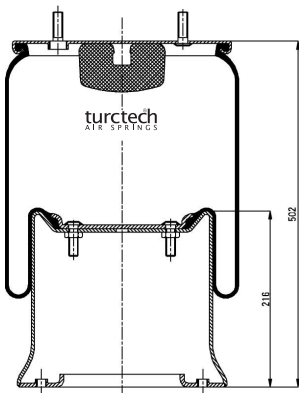

90912 K 02

CROSS REFERENCES		OE PART NO	
Cf Gomma	1 T 19 E-4	Hendrickson	507 782
Contitech	912 N P02	Ror	2122 2673
Dunlop	D 13B14	Saf	3.229.0013.00
Firestone	1T19L-14	Saf	3.229.0006.01
Firestone	W01 M58 7385	Saf	US 96681 F
Phoenix	1 D 28 D-2	Weweler	M060770
		Fruehauf