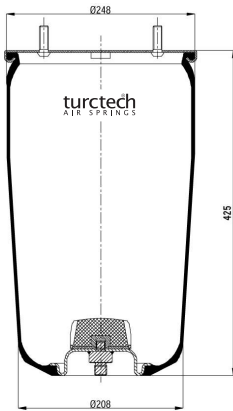

90940

CROSS REFERENCES		OE PART NO	
Contitech	940 MB	BPW	05.429.40.91.0
Dunlop	D11U31	Granning	15916
Firestone	1T17D 4.3		
Firestone	W01 M58 8613		
Good Year	1R11-703		
Phoenix	1 DK 21 K		
Taurus	KR 732-01