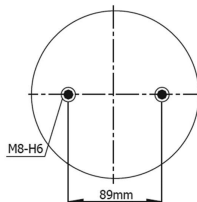

91-2B-220

STYLE REF	2B220
COMPLETE ORDER NO AIRKRAFT	114001
BELOW ORDER NO AIRKRAFT	114001
CONTITECH REF	FD 200-19 S (895N)
FIRESTONE REF	W01-095-0009

91-2B-220-1

STYLE REF	2B220
COMPLETE ORDER NO AIRKRAFT	113001
BELOW ORDER NO AIRKRAFT	114001
CONTITECH REF	FD 200-19 1/4
FIRESTONE REF	W01-M58-6887/6910

91-2B-220-2

STYLE REF	2B220
COMPLETE ORDER NO AIRKRAFT	113004
BELOW ORDER NO AIRKRAFT	114001
CONTITECH REF	FD 200-19 MB
FIRESTONE REF