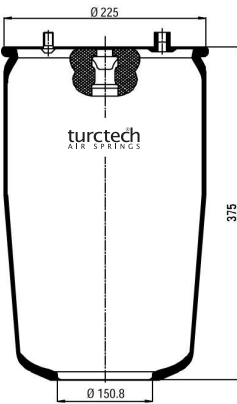

90836-1

CROSS REFERENCES		OE PART NO	
Contitech	836 M1	Daf	0 513 985
Dunlop	D12U27		
Fireston	1T17AR-4.5		
Fireston	W01 M58 0775		
Good Year	1R12-764		
Phoenix	1 DF 25-4