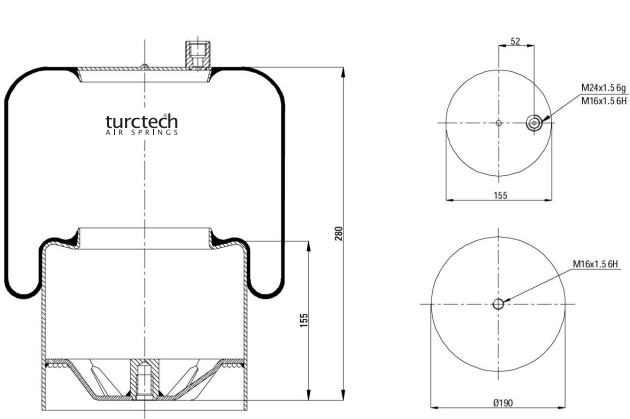

904390-24K

CROSS REFERENCES		OE PART NO	
Contitech	4390 N P24	DC	A 942 320 51 21