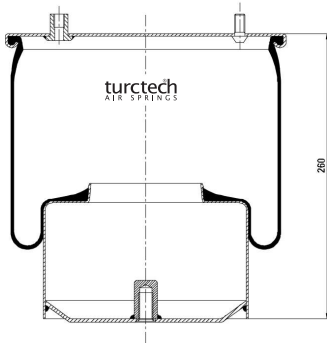

90887 K 1

CROSS REFERENCES		OE PART NO	
Contitech	887 M K1	Daf	0 392 022
Firestone	1T 15 LNR-3		
Firestone	W01 M58 8683