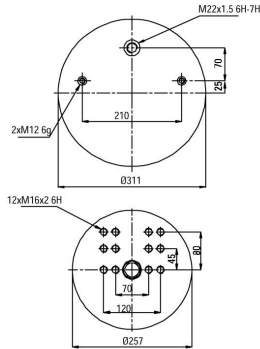

90881 K

CROSS REFERENCES		OE PART NO	
Cf Gomma	1TC 360-45 205800	BPW	05.429.40.08.1
Contitech	881 MB	BPW	05.429.41.36.1
Dunlop	D14B36		
Firestone	1T66F-10.8		
Firestone	W01 M58 8966		
Good Year	1R14-712		
Phoenix	1 DK 32