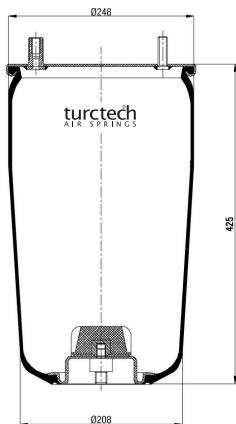

904940

CROSS REFERENCES		OE PART NO	
Contitech	4940 N P02	BPW	05.429.41.56.0
Dunlop	D11U42		
Good Year	1R11-799