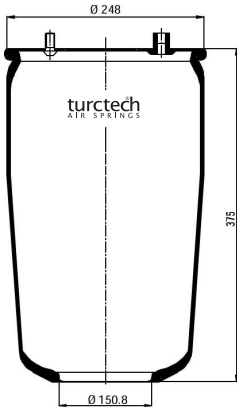

90836

CROSS REFERENCES		OE PART NO	
Contitech	836 M	Daf	0 067 504
Dunlop	D13U32	Vdl Bus	0 067 504
Firestone	1T17AR-4.5		
Firestone	W01 M58 0776		
Good Year	1R12-700		
Phoenix	1 DF 25-1		
Taurus	UR 721-01T