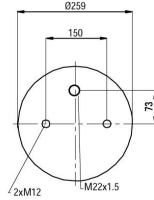

904158 KPP03

CROSS REFERENCES		OE PART NO	
Contitech	4158 N P03	Schmitz	750 999
Firestone	1T15MPW-9	Weweler	US 06285F
Firestone	W01 M58 8185		
Dunlop	D12B 22		
Good Year	1R12-749