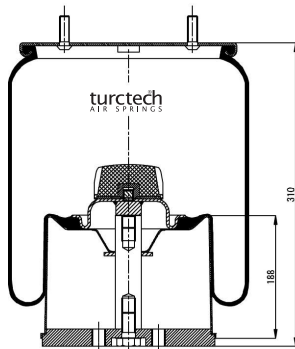

# 90724 K02

CROSS REFERENCES		OE PART NO	
Contitech	724 N P02	Gigant	166225