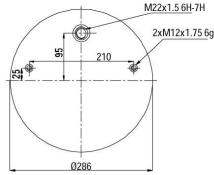

904810

CROSS REFERENCES		OE PART NO
Contitech	4810 N