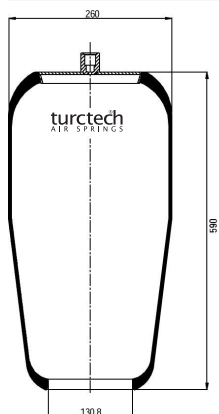

904838

CROSS REFERENCES		OE PART NO
Contitech	4838 N1