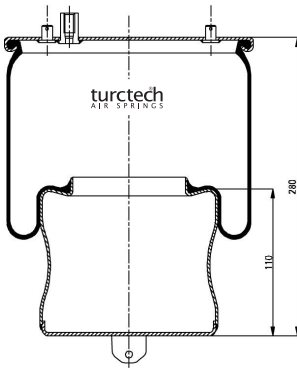

906604 K

CROSS REFERENCES		OE PART NO	
Contitech	6604 N P01	Volvo	20 573 108
		Volvo	70 313 718
		Volvo	B 12 B BUS
		Volvo	70 321 690