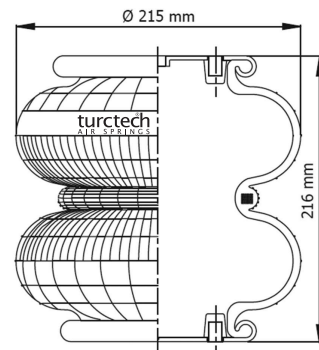

91-2B-220-2

STYLE REF	2B220
COMPLETE ORDER NO AIRKRAFT	113004
BELOW ORDER NO AIRKRAFT	114001
CONTITECH REF	FD 200-19 MB
FIRESTONE REF