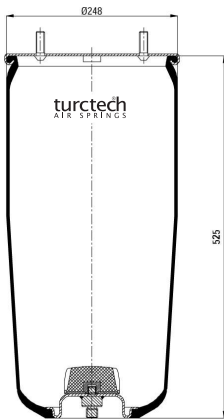

90941

CROSS REFERENCES		OE PART NO	
Cf Gomma	1TC 300-36 24466	BPW	05.429.40.03.0
Contitech	941 MB		
Dunlop	D11U30		
Firestone	1T17D 8.3		
Firestone	W01 M58 8620		
Good Year	1R11-700		
Phoenix	1 DK 21		
Taurus	UR 730-01T