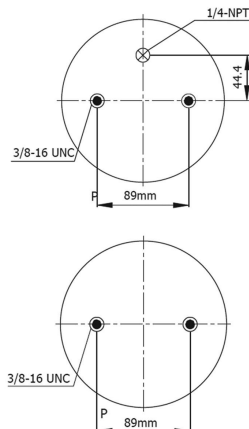

91-2B-220-5

STYLE REF	2B220
COMPLETE ORDER NO AIRKRAFT	113017
BELOW ORDER NO AIRKRAFT	114001
CONTITECH REF	
FIRESTONE REF	W01 358 6910