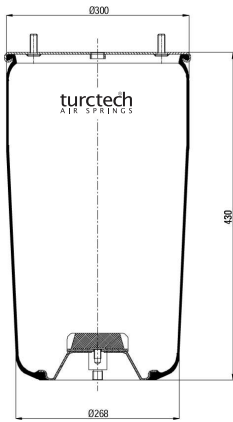

904881

CROSS REFERENCES		OE PART NO	
Contitech	4881 N P02	BPW	05.429.41.01.0
Dunlop	D14U37	BPW	36K
Firestone	1T66D-7.0		
Firestone	W01 M58 8601		
Good Year	1R14-701		
Phoenix	1 DK 32 K		
Taurus	UR 838-01 T