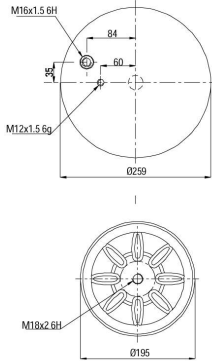

904883 K05

CROSS REFERENCES		OE PART NO	
Contitech	4883 N1 P05	Man	81.43600.6037