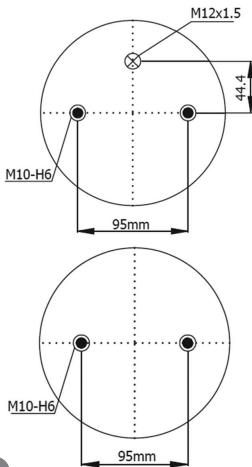

STYLE REF	2B220-3
COMPLETE ORDER NO AIRKRAFT	113003
BELOW ORDER NO AIRKRAFT	114002
CONTITECH REF	
FIRESTONE REF	

91-2B-220-14