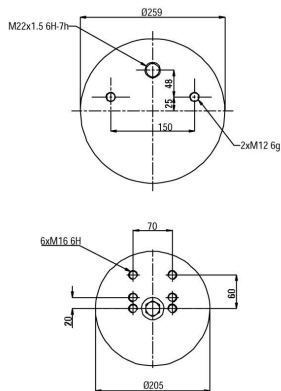

90940 K

CROSS REFERENCES		OE PART NO	
Contitech	940 MB	BPW	05.429.41.14.1
Dunlop	D11U31	BPW	05.129.41.23.1
Firestone	1T17D-4.3	BPW	05.429.42.19.1
Firestone	W01 M58 8609		
Good Year	1R11-703		
Phoenix	1 DK 21 K