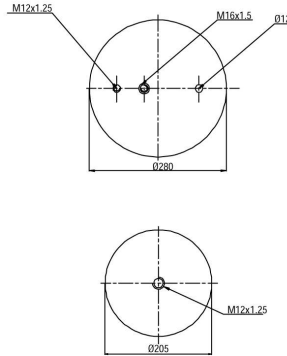

90884 K 04

CROSS REFERENCES		OE PART NO	
Contitech	884 N P04	Renault	5.010.294.385 B