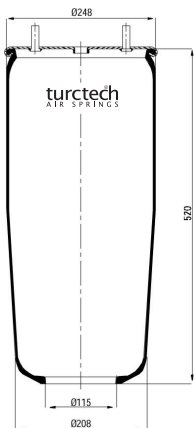

90724

CROSS REFERENCES		OE PART NO	
Contitech	724 N P01	Gigant	246169
Good Year	1R11-711	Gigant	3053