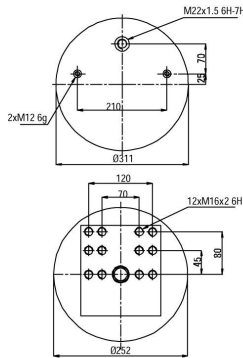

90881 KPP

CROSS REFERENCES		OE PART NO	
Cf Gomma	1TC 360-45 206357	BPW	05.429.43.51.0
Contitech	881 MB		
Dunlop	D14B41		
Good Year	1R14-748