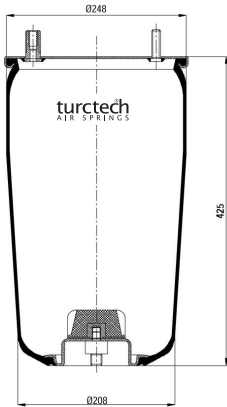

904960

CROSS REFERENCES		OE PART NO	
Contitech	4960 N P02	BPW	05.429.41.77.0
Dunlop	D11U44		
Good Year	1R11-801		
Phoenix	1 DK 21 K-3