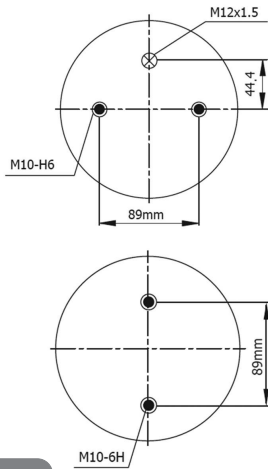

91-2B-220-12

STYLE REF	2B220-3
COMPLETE ORDER NO AIRKRAFT	113002
BELOW ORDER NO AIRKRAFT	114002
CONTITECH REF	FD 200-19 P04
FIRESTONE REF	W01-M58-7894

91-2B-220-13