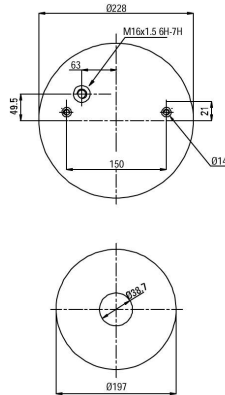

906604 K

CROSS REFERENCES		OE PART NO	
Contitech	6604 N P01	Volvo	20 573 108
		Volvo	70 313 718
		Volvo	B 12 B BUS
		Volvo	70 321 690