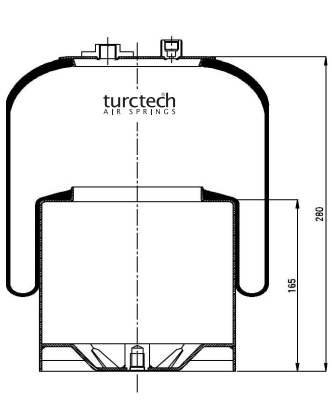

CROSS REFERENCES		OE PART NO
Contitech	4183 N P23	DC A 942 320 22 21

**904183 K 24**

CROSS REFERENCES		OE PART NO
Contitech	4183 NP24	DC A 942 320 23 21

904183

CROSS REFERENCES		OE PART NO
Contitech	4183 N2	