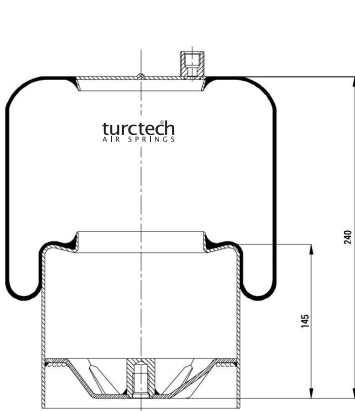

904391-1K

CROSS REFERENCES		OE PART NO	
Contitech	4391 N P01	DC	942 320 06 21