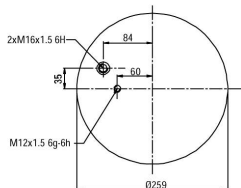

904885

CROSS REFERENCES		OE PART NO	
Contitech	4885 N1 P01	Man	81.43601.0160
		Man	81.43601.6071