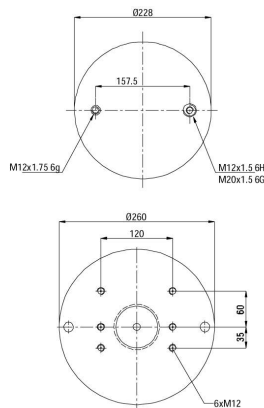

904159 K 10

CROSS REFERENCES		OE PART NO	
Contitech	4159 N P10		
Firestone	1T15M-9