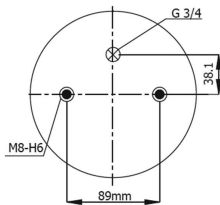

91-2B-220-2

STYLE REF	2B220
COMPLETE ORDER NO AIRKRAFT	113004
BELOW ORDER NO AIRKRAFT	114001
CONTITECH REF	FD 200-19 MB
FIRESTONE REF