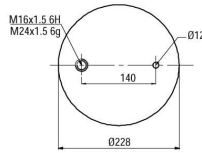

904915

CROSS REFERENCES		OE PART NO	
Contitech	4915 N P03	RVI	5.001.855.856.