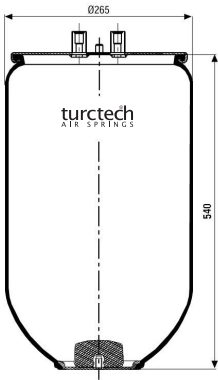

904911

CROSS REFERENCES		OE PART NO
Contitech	4911 N P02	
Good Year	1R13-715