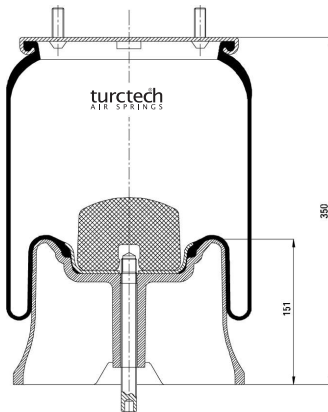

904022 KPP05

CROSS REFERENCES		OE PART NO	
Contitech	4022 N P05	Saf	3.229.0033.00
Dunlop	D11B41	Saf	2619 V
Firestone	1T17BS-6		
Firestone	W01 M58 8612		
Good Year	1R11-781		
Phoenix	1 DK 22 E-11