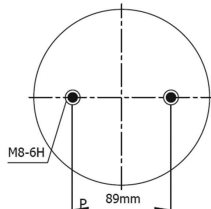

91-2B-220-11