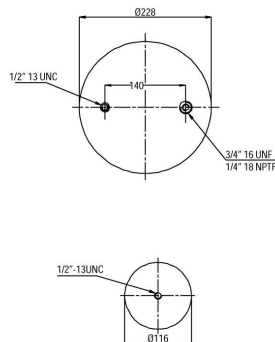

904159

CROSS REFERENCES		OE PART NO	
Cf Gomma	1 T 323-40		
Contitech	4159 N P01		
Good Year	1R12-113