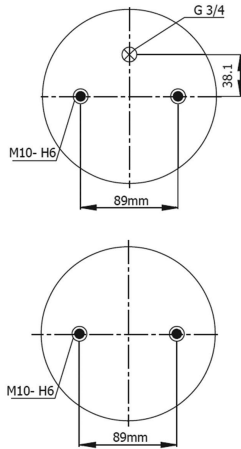

91-2B-220-3

STYLE REF	2B220
COMPLETE ORDER NO AIRKRAFT	113005
BELOW ORDER NO AIRKRAFT	114001
CONTITECH REF	
FIRESTONE REF