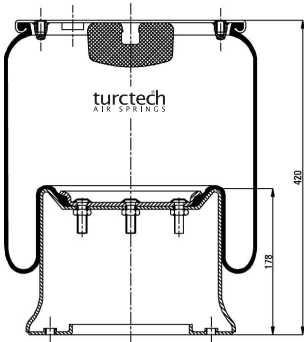

904813 K07

CROSS REFERENCES		OE PART NO
Cf Gomma	1T19 E-2 BR 97764	Scania 255293
Contitech	4813 N P07	Scania 255295
Dunlop	D13B10	Scania 298568
Dunlop	D13B22	Scania 325748
Firestone	1T19L-11	Scania 1107674
Firestone	W01 M58 7358	Scania 1314906
Good Year	1R14-727	Saf 3.229.0005.00
Phoenix	1 D 28 B-9	
Taurus	KR 622-01