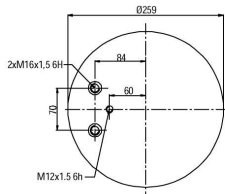

904882 K05

CROSS REFERENCES		OE PART NO	
Contitech	4882 N1 P05	Man	81.43601.6036