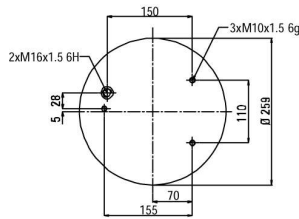

90836-1

CROSS REFERENCES		OE PART NO	
Contitech	836 M1	Daf	0 513 985
Dunlop	D12U27		
Fireston	1T17AR-4.5		
Fireston	W01 M58 0775		
Good Year	1R12-764		
Phoenix	1 DF 25-4