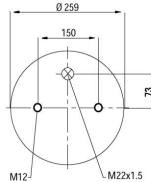

904158

CROSS REFERENCES		OE PART NO	
Contitech	4158 N P02	Schmitz	750 999
Firestone	1T15MPW-9-11	Weweler	US 06285F
Firestone	W01 M58 6257