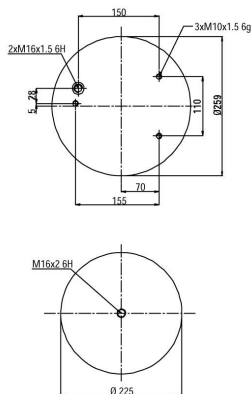

90836 K 1

CROSS REFERENCES		OE PART NO	
Contitech	836 M K1	Daf	0 388 165
Dunlop	D13B32	Daf	1 697 678
Firestone	1T17AR-4.5	Vdl Bus	038 8165
Firestone	W01 M58 8722		
Good Year	1R12-712		
Phoenix	1 DF 25-11		
Taurus	KR 721-06