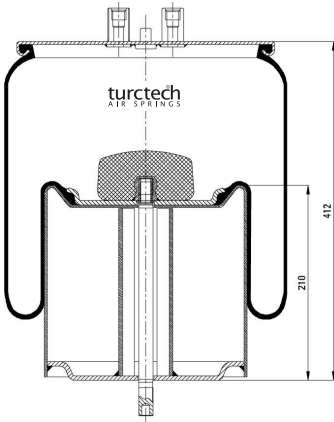

904912 K07

CROSS REFERENCES		OE PART NO
Contitech	4912 N P07	Renault V.I 5.010.294.307
Dunlop	D13B45	Renault V.I 5.010.294.307
Firestone	1T19L-14	Granning 15910
Firestone	W01 M58 8786	
Good Year	1R13-738	
Phoenix	1 DK 28 F-4