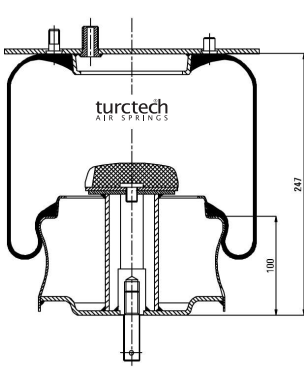

90884 K 04

CROSS REFERENCES		OE PART NO	
Contitech	884 N P04	Renault	5.010.294.385 B