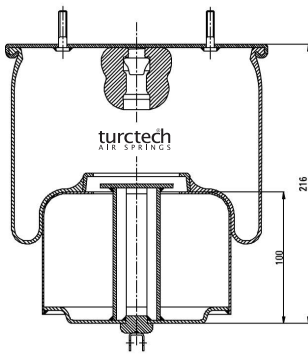

906609 K

CROSS REFERENCES		OE PART NO	
Contitech	6609 N P01	Volvo	20 554 761