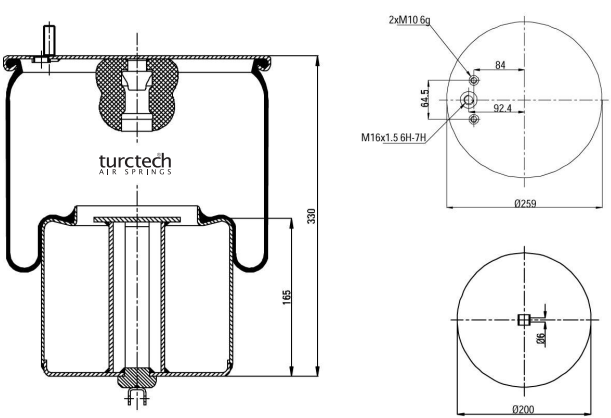

904713 K 02

CROSS REFERENCES		OE PART NO	
Cf Gomma	1TS 300-28	Fruehauf	431487
Firestone	1T 17 BSR-8	Volvo	1 076 076
Firestone	W01 M58 9706		
Contitech	4713 N P02		
Dunlop	D12B24		
Good Year	1R12-762		
Phoenix	1 DF 22 C-1