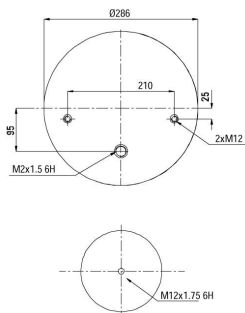

90811

CROSS REFERENCES		OE PART NO	
Cf Gomma	1 T 19 E-2	Daf	526 823
Contitech	811 MB/0	Daf Bus	0067306
Dunlop	PNP 311670000	Evom Bus	4731029000
Dunlop	SP 2066		
Firestone	1T19F-11		
Firestone	W01 M58 6359		
Phoenix	1 D 28 B-2		
Taurus	K 622-26 SM