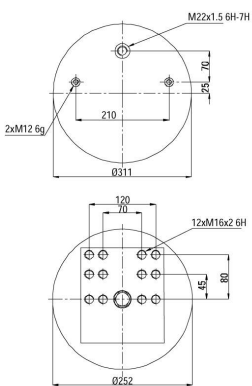

904881 KPP02

CROSS REFERENCES		OE PART NO
Contitech	4881 N P02	BPW 05.429.43.41.0
Dunlop	D14B44	BPW 36K
Firestone	1T66D-7.0	
Firestone	W01 M58 8602	
Good Year	1R14-757	
Phoenix	1 DK 32 K