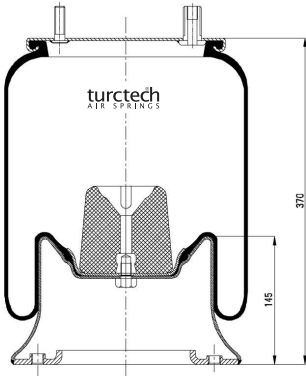

904156 K06

CROSS REFERENCES		OE PART NO	
Cf Gomma	1 T 323-33	Ror	2121 5762
Contitech	4156 N P06	Ror	2121 6135
Dunlop	D12B19	Weweler	US 35864
Firestone	1T15M-6	Neway	905 57 075
Firestone	W01 358 9361		
Good Year	1R12-719		
Phoenix	1 DK 21 A-2		
Taurus	KR 506-28