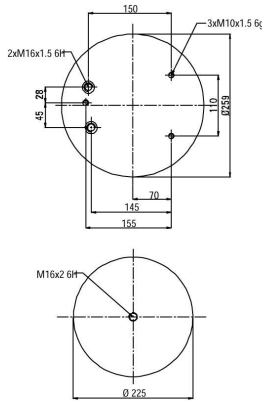

90836 2K 1

CROSS REFERENCES		OE PART NO	
Contitech	836 M2 K1	Daf	0 388 167
Dunlop	D13B31		
Fireston	1T17AR-4.5		
Fireston	W01 M58 8721		
Good Year	1R12-711		
Phoenix	1 DF 25-13		
Taurus	KR 721-03