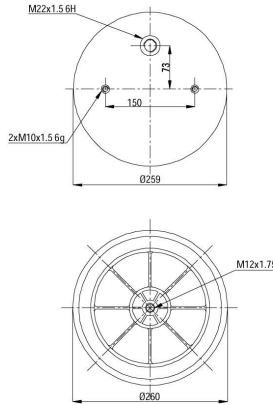

904158 KPP 03S

CROSS REFERENCES		OE PART NO	
Contitech	4158 N P03	Schmitz	750 999
Dunlop	D12B22	Weweler	US 06285
Firestone	1T15MPW-9		
Firestone	W01 M58 8185		
Firestone	1T15MP-9		
Good Year	W01 M58 6285		
Phoenix	1R12-749		
	1 DK 20 B-1