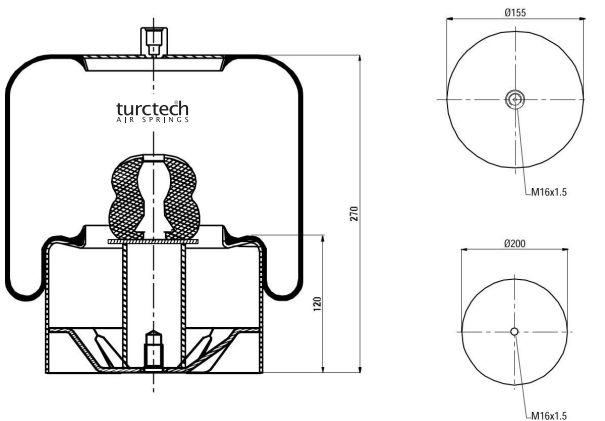

904644 K 02

CROSS REFERENCES		OE PART NO	
Contitech	4644 N P02	Evo-Bus	A 629 320 00 25