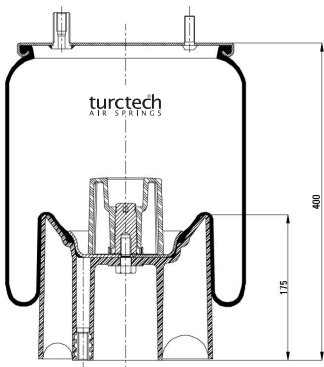

904157 KPP 09

CROSS REFERENCES		OE PART NO	
Contitech	4157 N P09	Ror	2122 2442
Dunlop	D12B17	Weweler	US 07074F
Firestone	1T15MPW-7	Grannig	15732
Firestone	W01 M58 7074		
Good Year	1R11-106		
Phoenix	1DK 21 A-31		
Cf Gomma 1T 300-38	205598		
Taurus	913-57