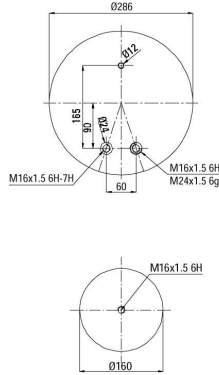

904911

CROSS REFERENCES		OE PART NO
Contitech	4911 N P02	
Good Year	1R13-715