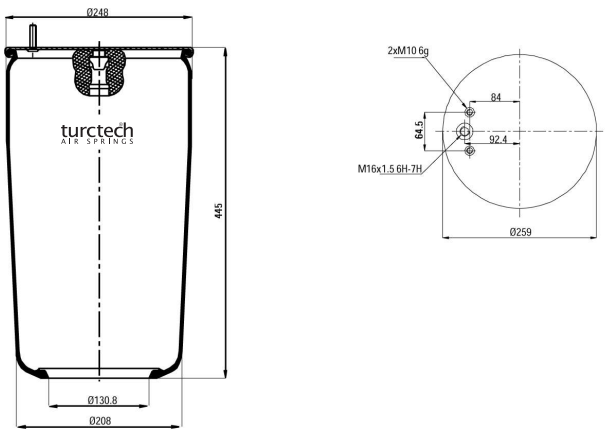

904420

CROSS REFERENCES		OE PART NO	
Contitech	4420 N	Fruehauf	431487
		Volvo	1 076 076