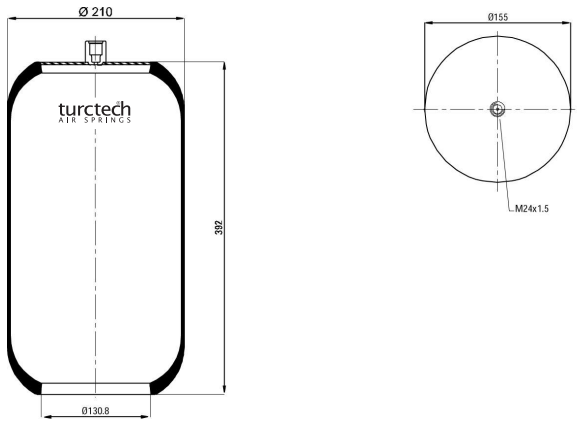

904644

CROSS REFERENCES		OE PART NO	
Contitech	4644 N	Evo-Bus	A 629 327 00 01