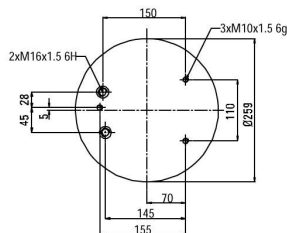

90836-2

CROSS REFERENCES		OE PART NO	
Contitech	836 M2	Daf	0 513 982
Dunlop	D13B32	Vol Bus	0 513 982
Firestone	1T17AR-4.5		
Firestone	W01 M58 8722		
Good Year	1R12-712		
Phoenix	1 DF 25-11		
	KR 721-06