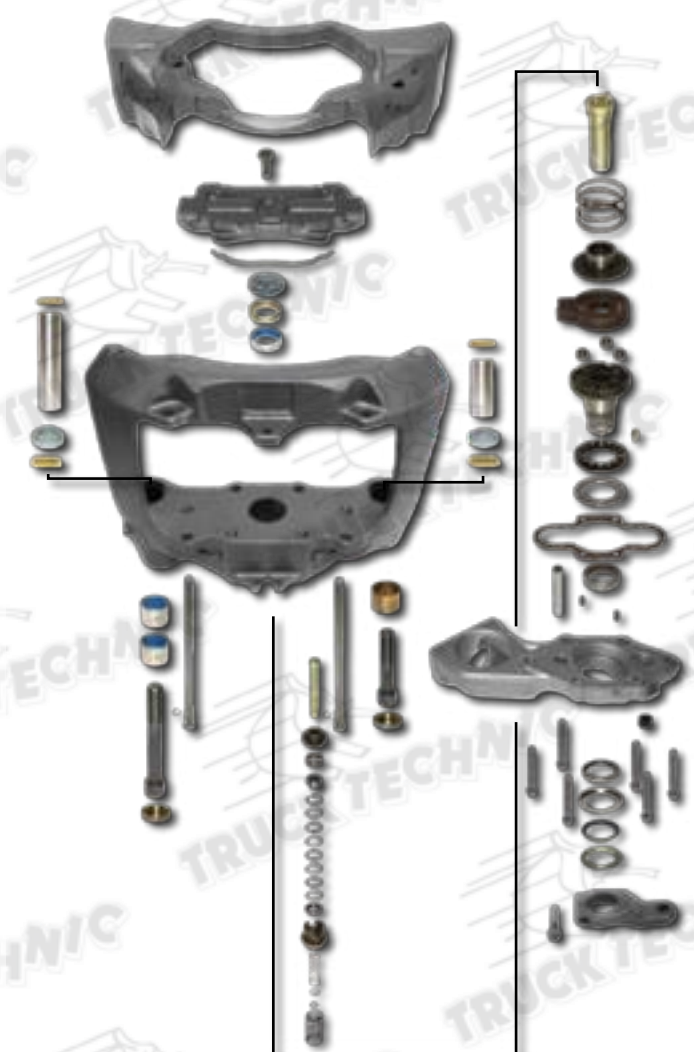

TT KIT n°	CMSK.12V
	OR kit n°	MCK1022 - MCK1152
	Descrip.	OPERATING SHAFT (RIGHT)
	Caliper	LRG593/565

	TT KIT n°	CMSK.10.2
	OR kit n°	SJ4114
	Descrip.	ADJUSTING MECHANISM (RIGHT)
	Caliper	LRG593/565