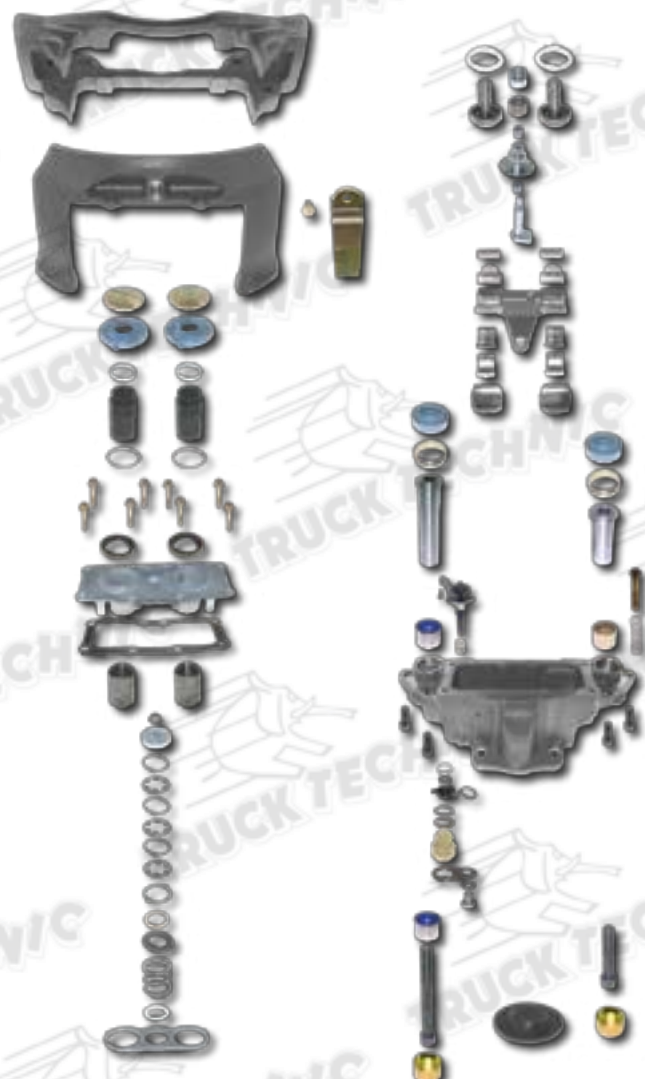

TRUCKTECHNIC

	TT KIT n°	CMSK.26
	OR kit n°	MCK1243
	Descrip.	GUIDE & PIN
	Caliper	LRG700/01

	TT KIT n°	CMSK.7.15
	OR kit n°	MCK1244
	Descrip.	SEALS
	Caliper	LRG700/01

	TT KIT n°	CMSK.7.4
	OR kit n°	TT ONLY
	Descrip.	ADJUSTING MECHANISM SEALING
	Caliper	LRG700/01

	TT KIT n°	CMSK.7.7
	OR kit n°	MCK1309
	Descrip.	TAPPETS
	Caliper	LRG700/01

	TT KIT n°	CMSK.7.11.4
	OR kit n°	TT ONLY
	Descrip.	ADJUSTING DEVICE (LEFT)
	Caliper	LRG700

	TT KIT n°	CMSK.7.11.3
	OR kit n°	TT ONLY
	Descrip.	ADJUSTING DEVICE (RIGHT)
	Caliper	LRG701

	TT KIT n°	CMSK.7.5
	OR kit n°	TT ONLY
	Descrip.	ADJUSTING MECHANISM
	Caliper	LRG700/01

	TT KIT n°	CMSK.7.6
	OR kit n°	TT ONLY
	Descrip.	TAPPET SYSTEM
	Caliper	LRG700/01