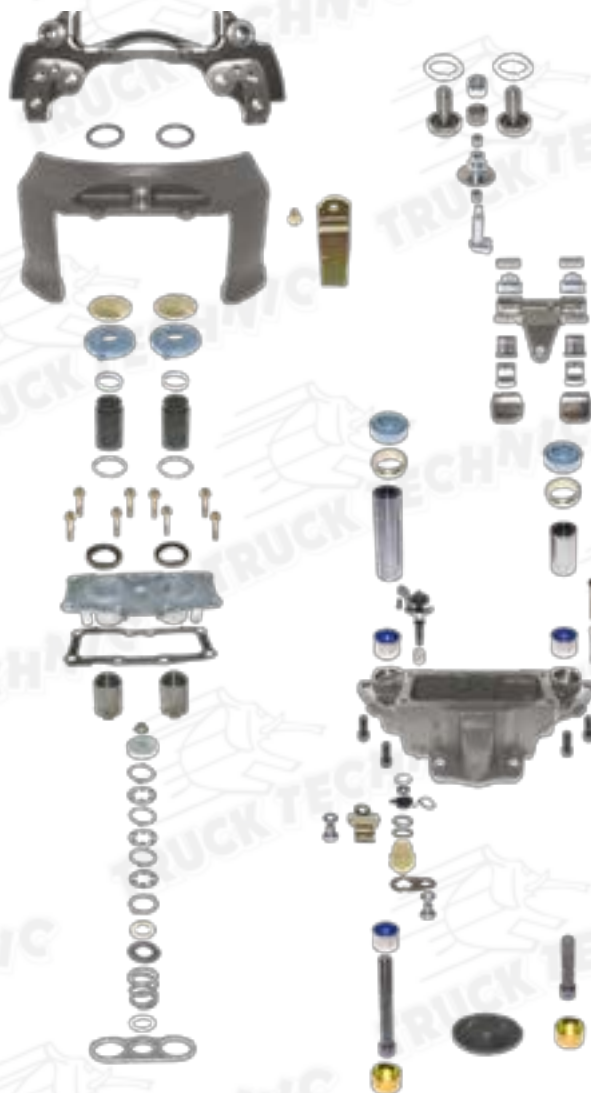

TRUCKTECHNIC

	TT KIT n°	CMSK.26
	OR kit n°	MCK1243
	Descrip.	GUIDE & PIN
	Caliper	LRG646/47

	TT KIT n°	CMSK.7.15
	OR kit n°	MCK1244
	Descrip.	SEALS
	Caliper	LRG646/47

	TT KIT n°	CMSK.7.4
	OR kit n°	TT ONLY
	Descrip.	ADJUSTING MECHANISM SEALING
	Caliper	LRG646/47

	TT KIT n°	CMSK.7.7
	OR kit n°	MCK1309
	Descrip.	TAPPETS
	Caliper	LRG646/47

	TT KIT n°	CMSK.7.11.4
	OR kit n°	TT ONLY
	Descrip.	ADJUSTING DEVICE (RIGHT)
	Caliper	LRG646

	TT KIT n°	CMSK.7.11.3
	OR kit n°	TT ONLY
	Descrip.	ADJUSTING DEVICE (LEFT)
	Caliper	LRG647

	TT KIT n°	CMSK.7.5
	OR kit n°	TT ONLY
	Descrip.	ADJUSTING MECHANISM
	Caliper	LRG646/47

	TT KIT n°	CMSK.7.6
	OR kit n°	TT ONLY
	Descrip.	TAPPET SYSTEM
	Caliper	LRG646/47