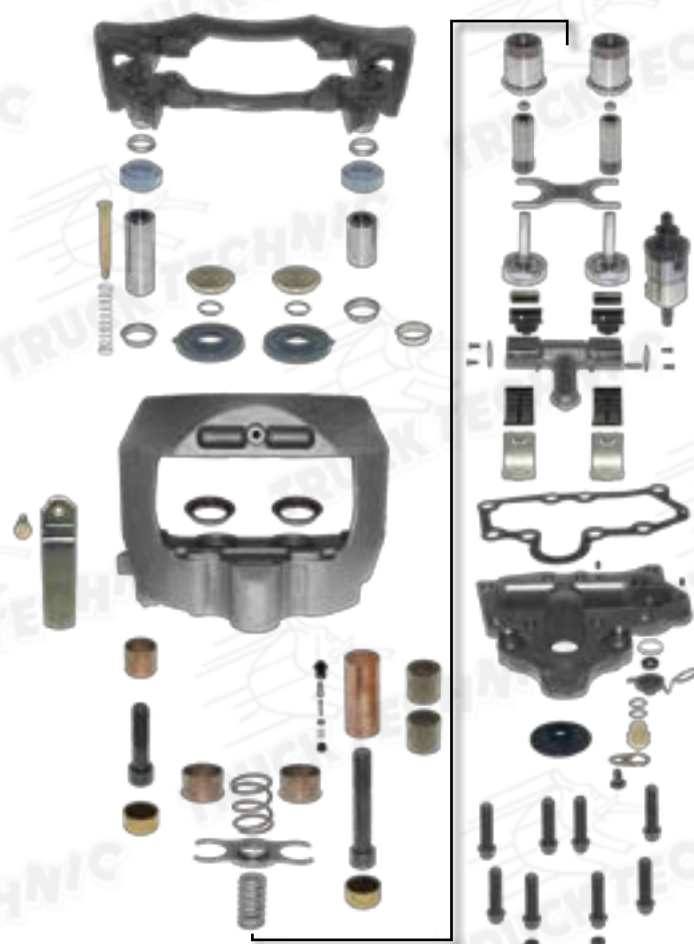

TT KIT n°	CMSK.3.2
	OR kit n°	MCK1236
	Descrip.	ADJUSTING TAPPET MECHANISM (LEFT)
	Caliper	LRG597

	TT KIT n°	CMSK.3.16
	OR kit n°	SJ4102 - MCK1111
	Descrip.	AUTOMATIC ADJUSTER (ANTI-CLOCKWISE)
	Caliper	LRG597