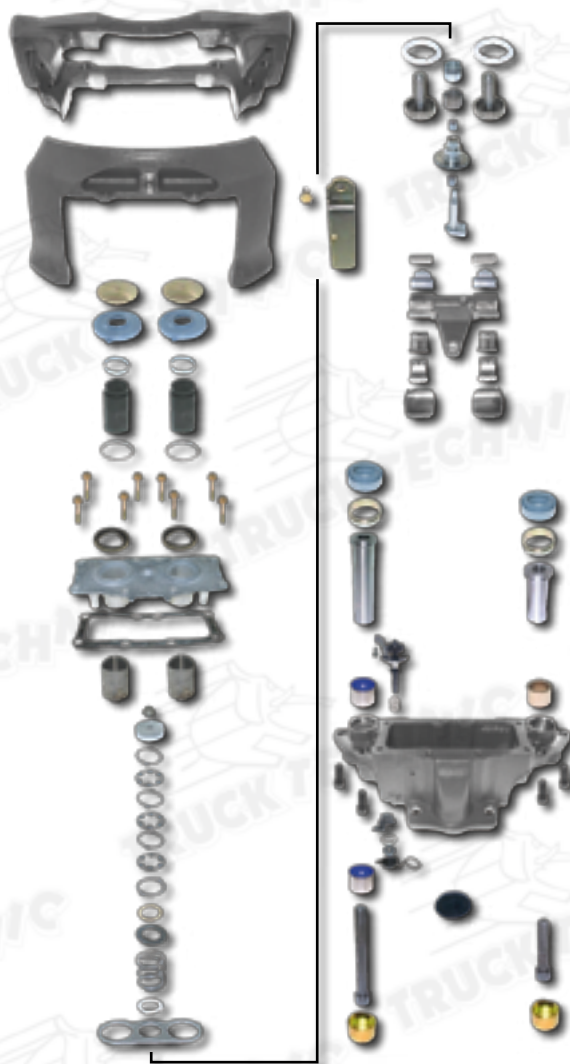

TRUCKTECHNIC

	TT KIT n°	CMSK.7.4
	OR kit n°	TT ONLY
	Descrip.	ADJUSTING MECHANISM SEALING
	Caliper	LRG720/21

	TT KIT n°	CMSK.3.3
	OR kit n°	SJ4112
	Descrip.	BEARINGS
	Caliper	LRG720/21

	TT KIT n°	CMSK.7.7
	OR kit n°	MCK1309
	Descrip.	TAPPETS
	Caliper	LRG720/21

	TT KIT n°	CMSK.7.5
	OR kit n°	TT ONLY
	Descrip.	ADJUSTING MECHANISM
	Caliper	LRG720/21

	TT KIT n°	CMSK.7.11.3
	OR kit n°	TT ONLY
	Descrip.	ADJUSTING DEVICE (LEFT)
	Caliper	LRG720

	TT KIT n°	CMSK.7.11.4
	OR kit n°	TT ONLY
	Descrip.	ADJUSTING DEVICE (RIGHT)
	Caliper	LRG721

	TT KIT n°	CMSK.7.6
	OR kit n°	TT ONLY
	Descrip.	TAPPET SYSTEM
	Caliper	LRG720/21

	TT KIT n°	CMSK.18
	OR kit n°	MCK1139
	Descrip.	ADJUSTER TAPPETS COVER
	Caliper	LRG720/21