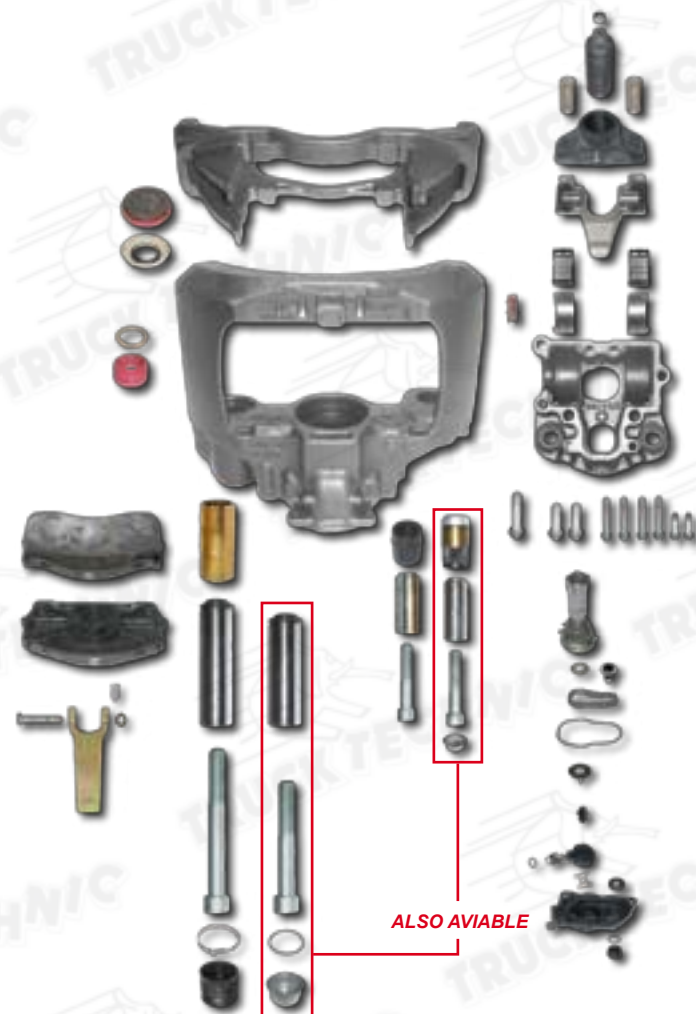

ALSO AVAILABLE

	TT KIT n°	CKSK.14
	OR kit n°	TT ONLY
	Descrip.	ROLLER BEARING
	Caliper	ALL SB...

	TT KIT n°	CKSK.11.1
	OR kit n°	TT ONLY
	Descrip.	GEAR WHEEL ADJ MECHANISM
	Caliper	ALL SB... & SN7