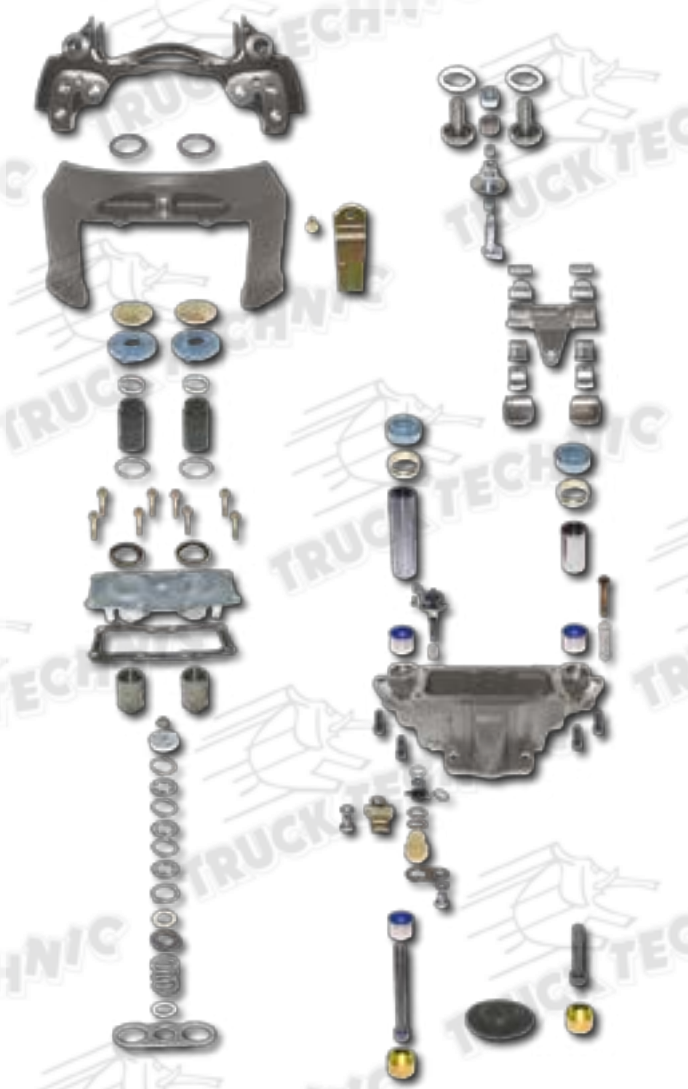

TRUCKTECHNIC

	TT KIT n°	CMSK.26
	OR kit n°	MCK1243
	Descrip.	GUIDE & PIN
	Caliper	LRG580/81

	TT KIT n°	CMSK.7.15
	OR kit n°	MCK1244
	Descrip.	SEALS
	Caliper	LRG580/81

	TT KIT n°	CMSK.7.4
	OR kit n°	TT ONLY
	Descrip.	ADJUSTING MECHANISM SEALING
	Caliper	LRG580/81

	TT KIT n°	CMSK.7.7
	OR kit n°	MCK1309
	Descrip.	TAPPETS
	Caliper	LRG580/81

	TT KIT n°	CMSK.7.11.4
	OR kit n°	TT ONLY
	Descrip.	ADJUSTING DEVICE (RIGHT)
	Caliper	LRG580

	TT KIT n°	CMSK.7.11.3
	OR kit n°	TT ONLY
	Descrip.	ADJUSTING DEVICE (LEFT)
	Caliper	LRG581

	TT KIT n°	CMSK.7.5
	OR kit n°	TT ONLY
	Descrip.	ADJUSTING MECHANISM
	Caliper	LRG580/81

	TT KIT n°	CMSK.7.6
	OR kit n°	TT ONLY
	Descrip.	TAPPET SYSTEM
	Caliper	LRG580/81