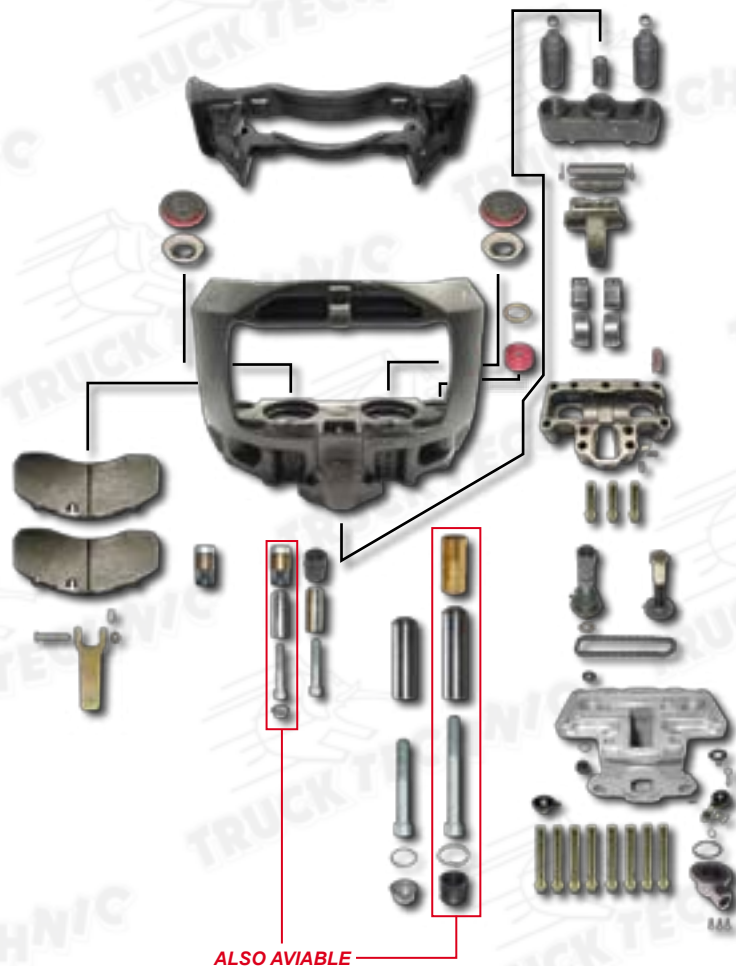

ALSO AVAILABLE

	TT KIT n°	CKSK.14
	OR kit n°	TT ONLY
	Descrip.	ROLLER BEARING
	Caliper	ALL SB...

	TT KIT n°	CKSK.11
	OR kit n°	TT ONLY
	Descrip.	CHAIN
	Caliper	SB 6 /7 & SN 6 /7