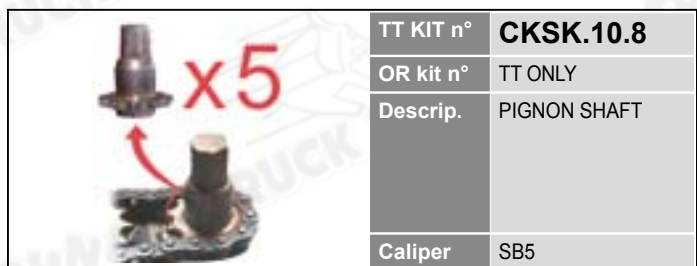

	TT KIT n°	CKSK.12
	OR kit n°	TT ONLY
	Descrip.	CHAIN
	Caliper	SB5

ALSO AVAILABLE

	TT KIT n°	CKSK.14
	OR kit n°	TT ONLY
	Descrip.	ROLLER BEARING
	Caliper	ALL SB...

	TT KIT n°	CKSK.11.1
	OR kit n°	TT ONLY
	Descrip.	GEAR WHEEL ADJ MECHANISM
	Caliper	ALL SB... & SN7