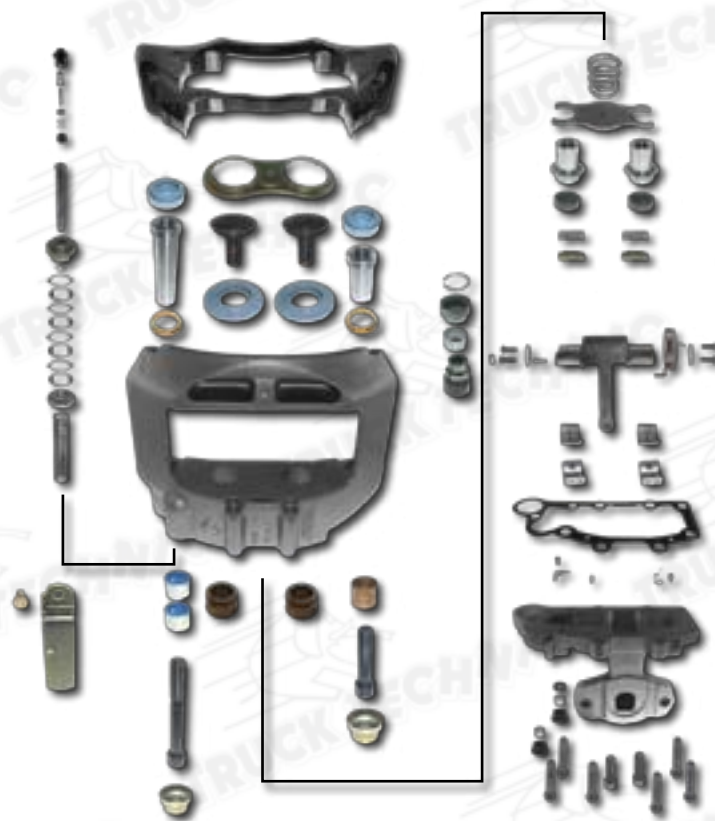

TT KIT n°	CMSK.5.7
	OR kit n°	TT ONLY
	Descrip.	ADJ MECHANISM & TAPPETS (RIGHT)
	Caliper	LRG543

	TT KIT n°	CMSK.5.10
	OR kit n°	TT ONLY
	Descrip.	ADJ MECH CLUTCH SYSTEM (RIGHT)
	Caliper	LRG543