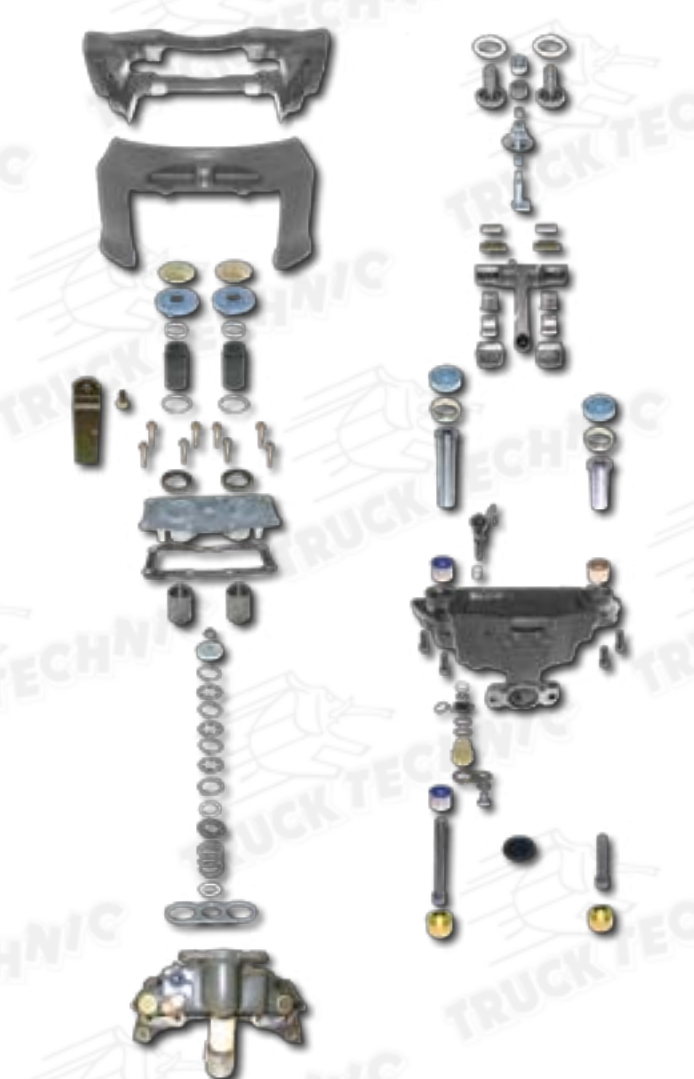

TRUCKTECHNIC

	TT KIT n°	CMSK.26
	OR kit n°	MCK1243
	Descrip.	GUIDE & PIN
	Caliper	LRG744/45

	TT KIT n°	CMSK.7.4
	OR kit n°	TT ONLY
	Descrip.	ADJUSTING MECHANISM SEALING
	Caliper	LRG744/45

	TT KIT n°	CMSK.7.7
	OR kit n°	MCK1309
	Descrip.	TAPPETS
	Caliper	LRG744/45

	TT KIT n°	CMSK.7.5
	OR kit n°	TT ONLY
	Descrip.	ADJUSTING MECHANISM
	Caliper	LRG744/45

	TT KIT n°	CMSK.7.11.4
	OR kit n°	TT ONLY
	Descrip.	ADJUSTING DEVICE (LEFT)
	Caliper	LRG744

	TT KIT n°	CMSK.7.11.3
	OR kit n°	TT ONLY
	Descrip.	ADJUSTING DEVICE (RIGHT)
	Caliper	LRG745

	TT KIT n°	CMSK.7.6
	OR kit n°	TT ONLY
	Descrip.	TAPPET SYSTEM
	Caliper	LRG744/45

	TT KIT n°	CMSK.7.9
	OR kit n°	TT ONLY
	Descrip.	ADJ MECHANISM (CENTRAL PART)
	Caliper	LRG744/45