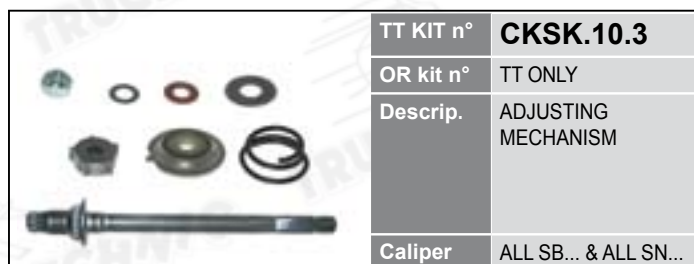

TT KIT n°	CKSK.10.3
OR kit n°	TT ONLY
Descrip.	ADJUSTING MECHANISM
Caliper	ALL SB... & ALL SN...