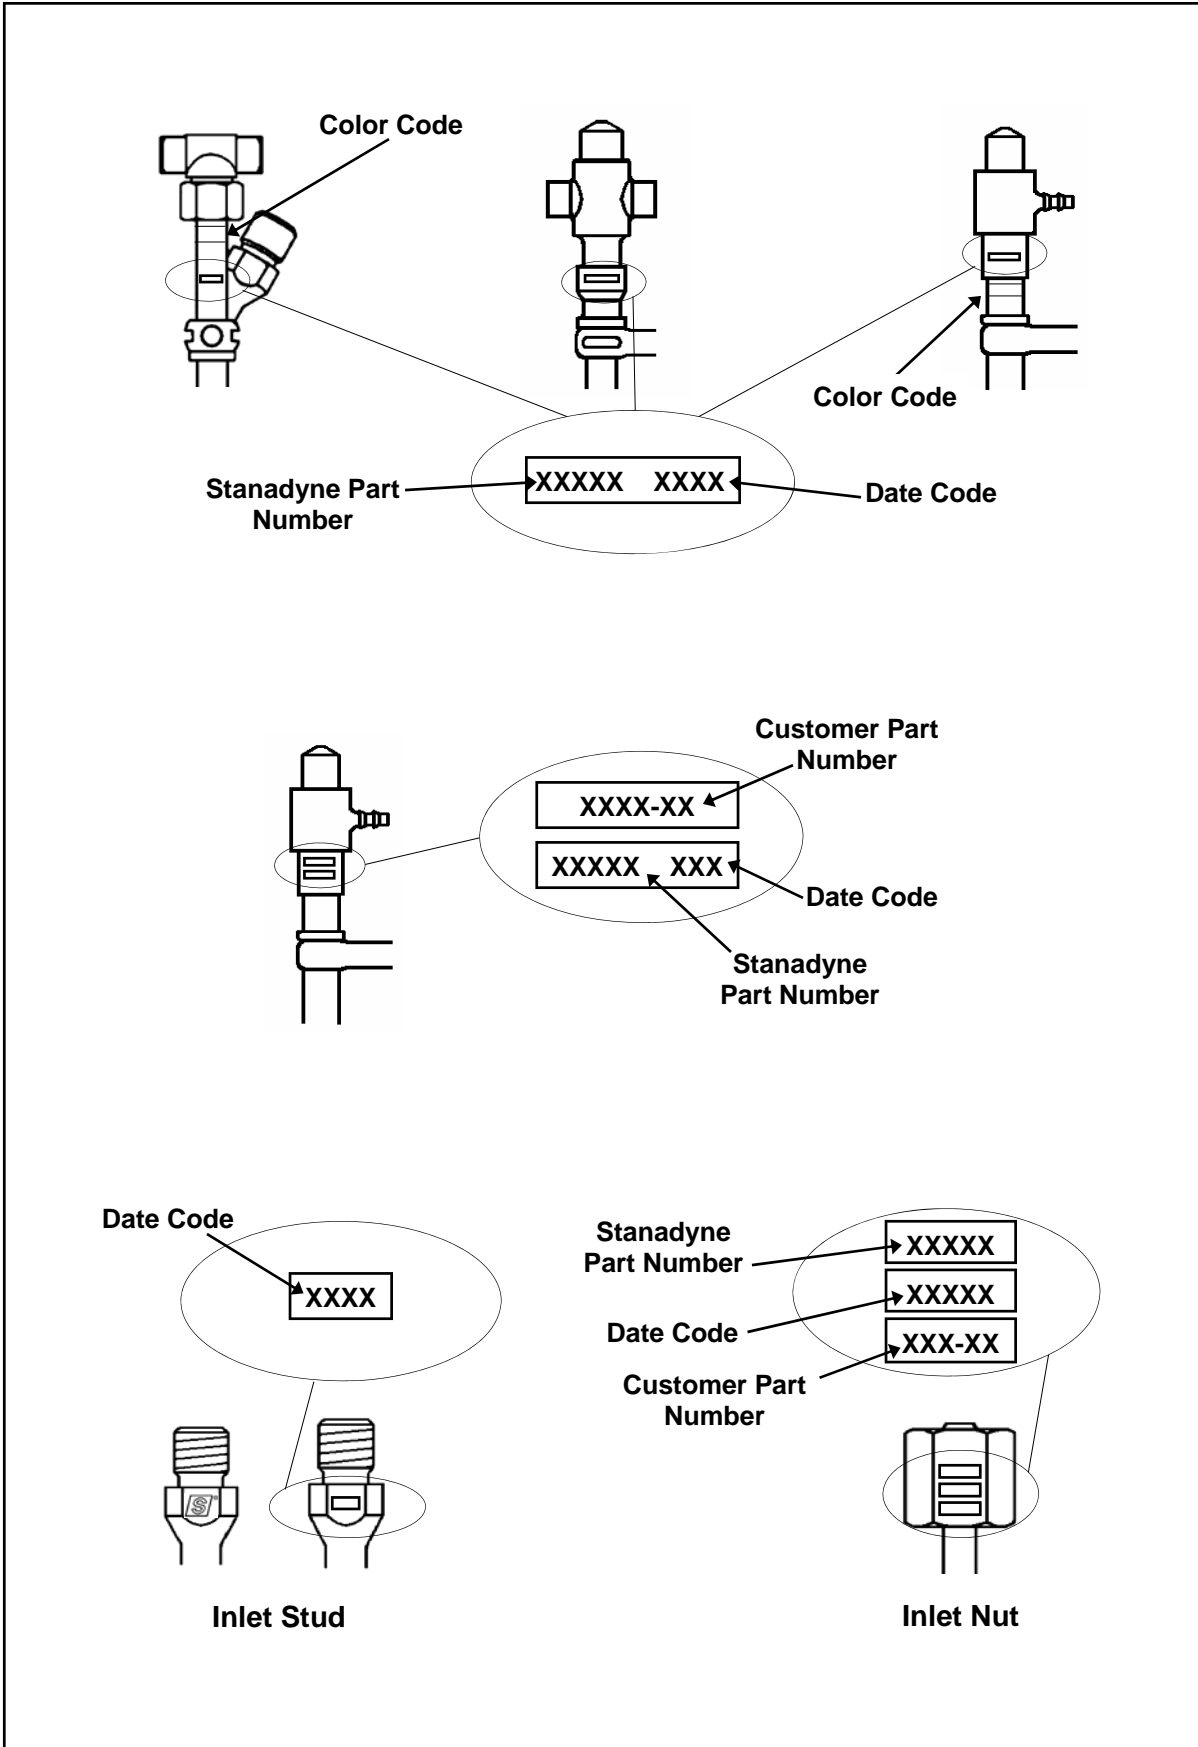

PENCIL NOZZLE IDENTIFICATION

NOTE: The identification information above is typical, but other variations do exist.