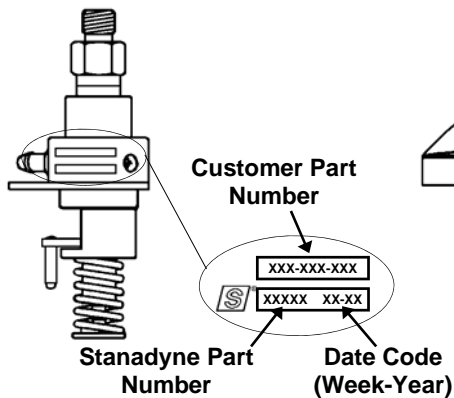

Pump Types

Monoblock Type (PF)