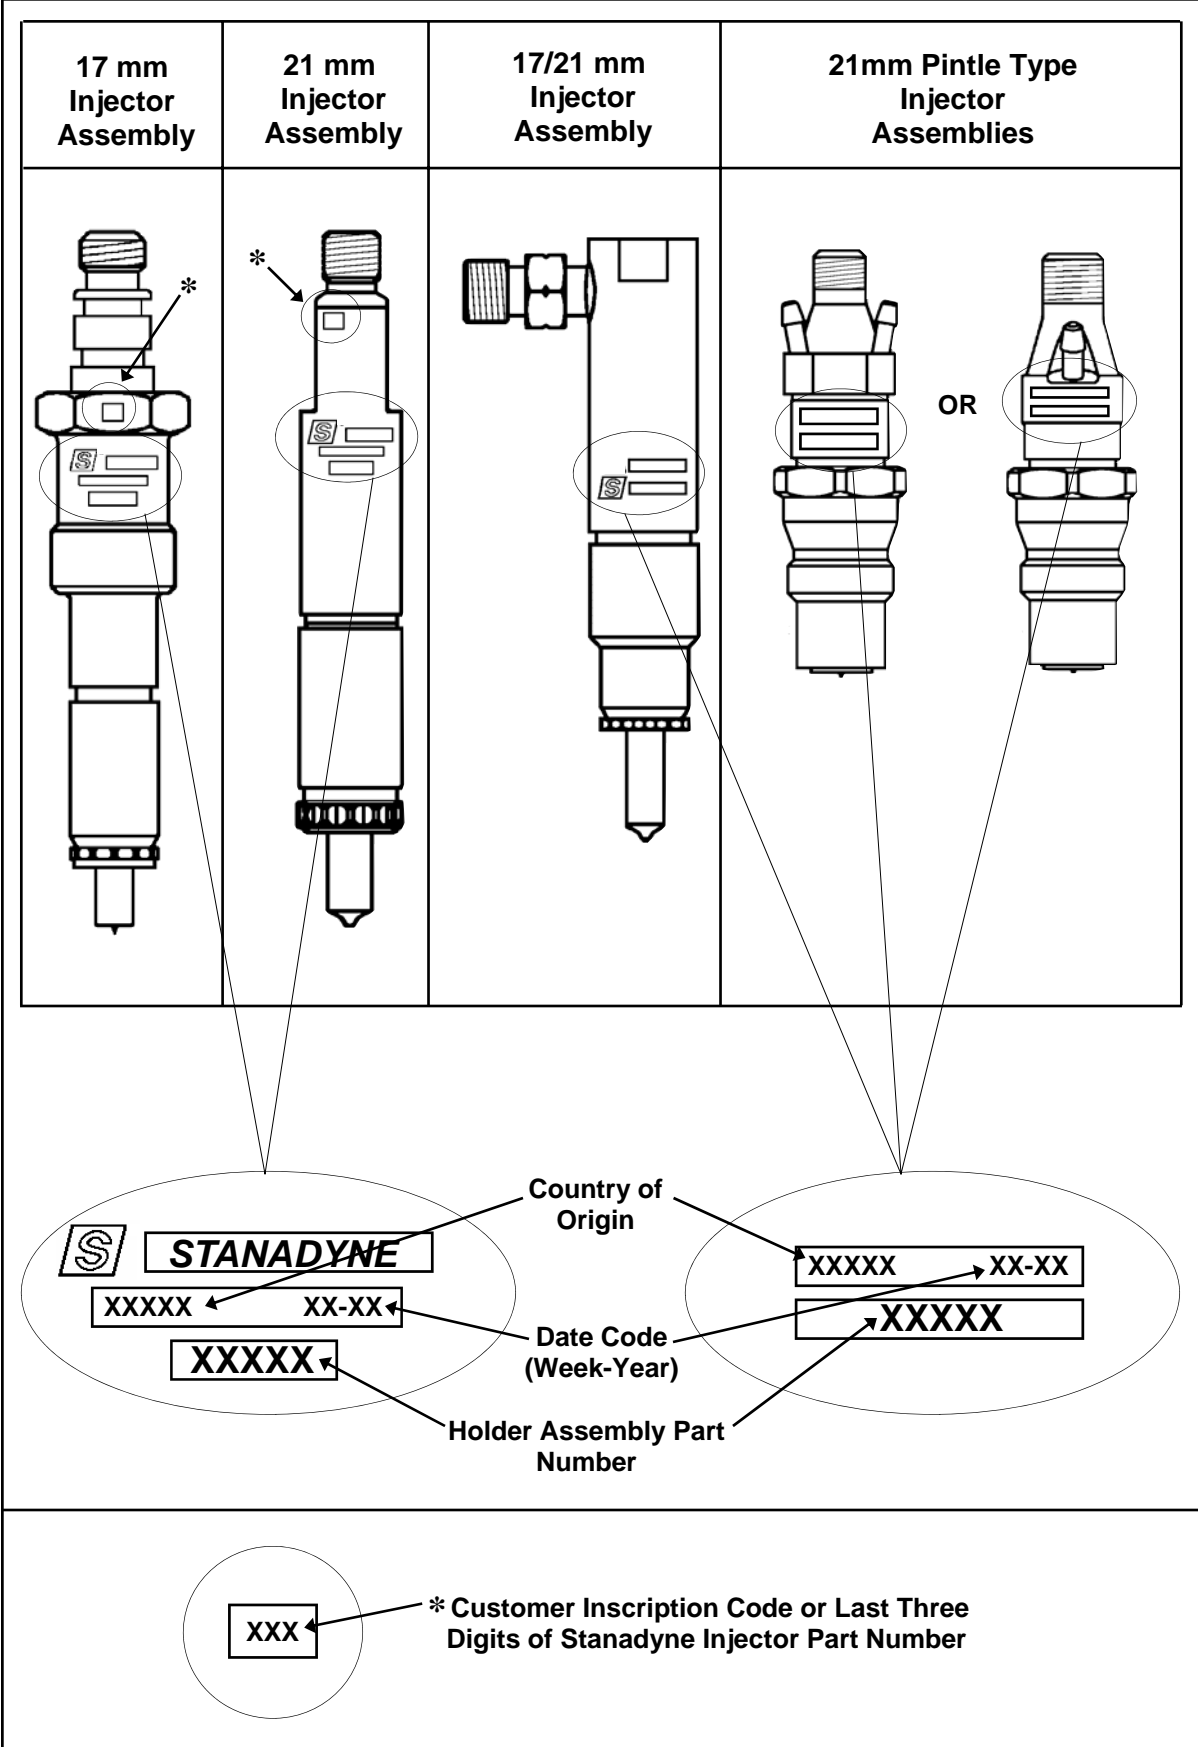

INJECTOR ASSEMBLY IDENTIFICATION

NOTE: The identification information above is typical, but other variations do exist.