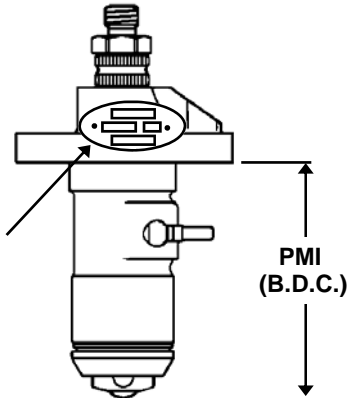

Name Plate Variations

NOTE: The below name plate examples are typical. Other variations may apply.

PF PUMP CROSS REFERENCE AND APPLICATION INFORMATION

Stanadyne Part Number	Model Number	Customer Part Number	Applications and Other Part Numbers
<u>AABENRAA</u>			
34112	PFR2K70/34112	610A1000	Buck DV24
<u>ABAMOTOR</u>			
33184	PFR1K60/33184	656.023	M430, M431
33186	PFR1K70/33186	656.003	M490, M540, M600
<u>ACME</u>			
30295	PFE1Q60/30295	656.105 656.114 644.107.300	ADX 300
31696	PFR1K80/31696	656.118 644.109.300	ADN54L
31821	PFR1K60/31821	656.119 644.113.300	ADN37V-45V
31824	PFR1K70/31824	656.120	ADN48V-54V
788678	PFR1K60/8678	656.104 656.112 656.300	ADN 37, ADN 43, ADN 45
788679	PFR1K70/8679	656.109 656.113	ADN 43, ADN 48, ADN 54 ADN 60
<u>DUCATI (see VM MOTORI)</u>			
<u>FAMOSI</u>			
31499	PFR1K70/31499	4.939	D-350 & 450
31501	PFR1K85/31501	18.28	D 630
31503	PFR2K85/31503	18.281	D 1260
<u>HATZ</u>			
34722	PFR2K60/34722	503 55400 913	2G40 - 2G30
<u>LISTER-PETTER</u>			
31439	PF65/31439	751-41263	LPW S BRYCE: FAQAN065A897
31466	PF70/31466	751-41175	LPW BRYCE: FAQAN070A885
31473	PF70/31473	751-41323	LPA BRYCE: FAQAN070X889
31595	PF70/31595	751-42681	LPW MKII
32263	PF70/32263	754-43730	LPW T4
<u>LOMBARDINI</u>			
29503	PF60/29503	104.6590.249	LDW1303, LDW1503, LDW1804, LDW2004
29691	PFE1Q55/29691	520.6590.136	6LD325
29697	PFE1Q70/29697	550.6590.192/4	6LD435
29702	PFE1Q60/29702	524.6590.128	6LD400 V
29705	PFE1Q70/29705	552.6590.193	6LD435 V
30038	PFR1K75/30038	628.6590.188	11LD626/3
30169	PFE1Q70/30169	550.6590.201	6LD435, 6LD401
30183	PF60/30183	520.6590.134	6LD325, 6LD400
30192	PFR2K90/30192	994.6590.232	DS 2002
30200	PFR3K90/30200	995.6590.233	DS 2003
30202	PFR4K90/30202	996.6590.209	DS 2004
30756	PF55/30756	196.6590.259	15LD315
31349	PFR2K70/31349	515.6590.139 47.02.31	DVA 1030
31652	PF55/31652	196.6590.281	15LD315 CEE
31704	PF70/31704	111.6590.251	LDW2004T
31758	PF60/31758	104.6590.267	LDW1303, LDW1503, LDW1804, LDW2004