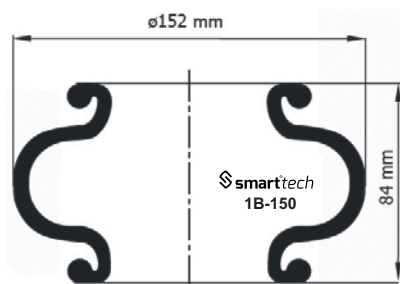

OEM REFERENCES

CROSS REFERENCES

AIRKRAFT : 1B-150 112003