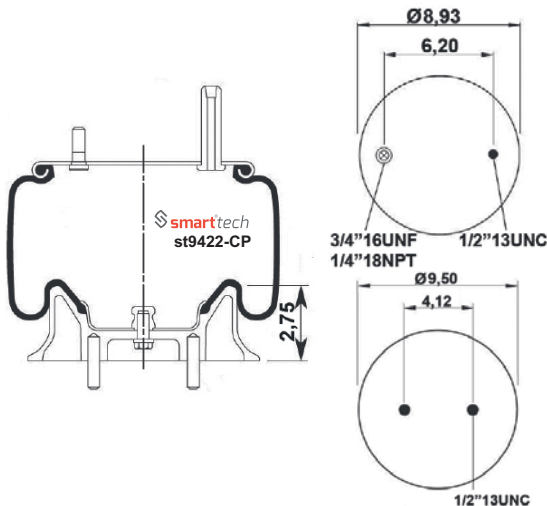

CROSS REFERENCES

FIRESTONE : 1T15M-9 W01 358 9394
CONTITECH : 9 10-19 A 358
GOODYEAR : 1R12-279 566-24-3-066
GOODYEAR : 1R12-281 566-24-3-066

st9422-CP

Order No: 46779432