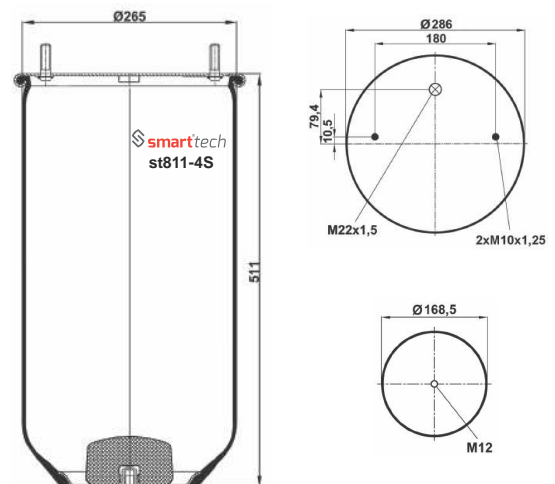

OEM REFERENCES

Order No: 99819512

st811-4S

CROSS REFERENCES

AIRTECH : 3811-05 P - 120841