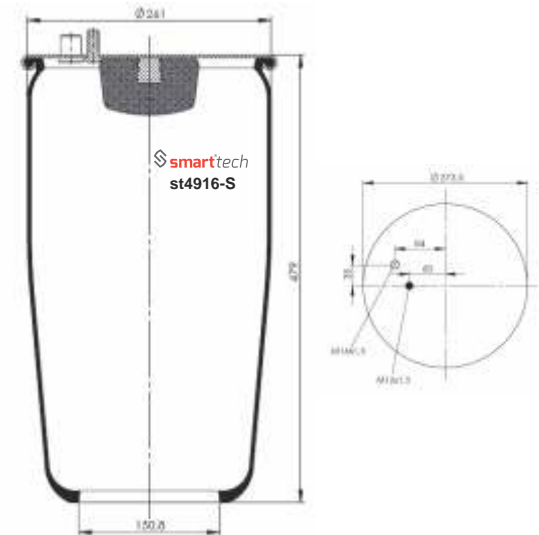

OEM REFERENCES

Order No: 66006042

st4916-S