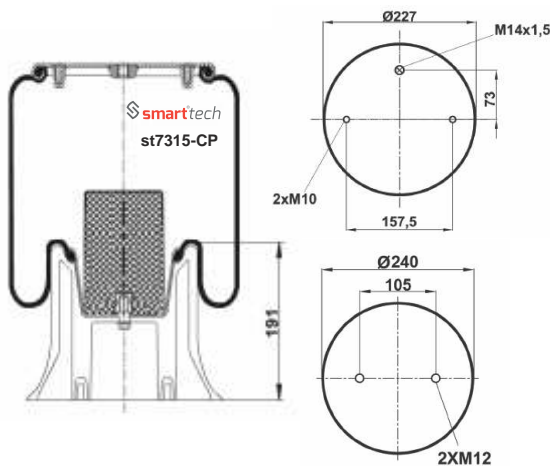

OEM REFERENCES

SCANIA : 1314904

CROSS REFERENCES

FIRESTONE : 1T15S-11 W01 M58 7315