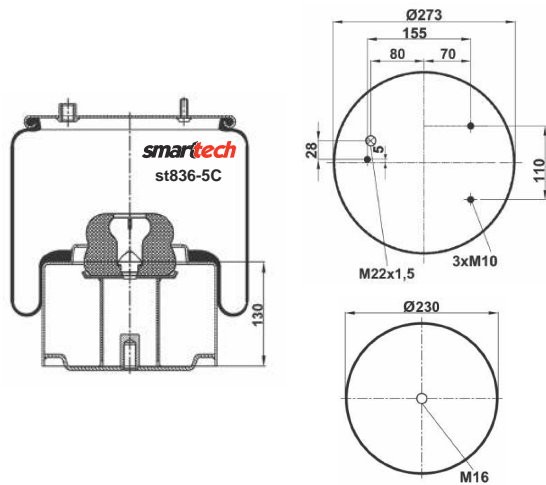

OEM REFERENCES

VDL BUS : 1 153 933

CROSS REFERENCES

CONTITECH : 836 N P05

st836-6C

Order No: 33526621