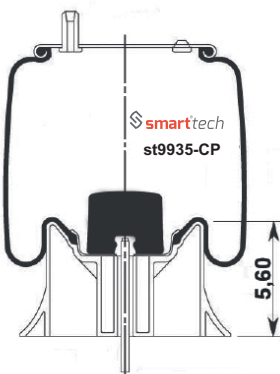

st9935-CP

Order No: 35557157

OEM REFERENCES

- NEWAY : 90557157

CROSS REFERENCES

- FIRESTONE : 1T15M-7.5 W01 358 9935