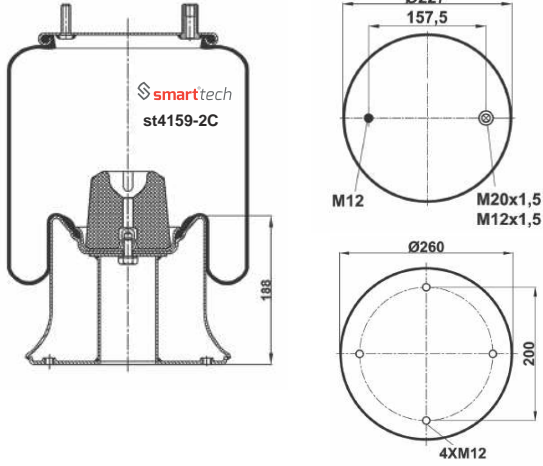

st4159-2C

Order No: 35415932

OEM REFERENCES

CROSS REFERENCES

CONTITECH : 4159 N P03
PHOENIX : 1DK 21 B2
DUNLOP UK : PNP 311370000
DUNLOP FR : D12B02
CF GOMMA : 1T323-40
TAURUS : KR 509-25

st4159-2CP

Order No: 35358001