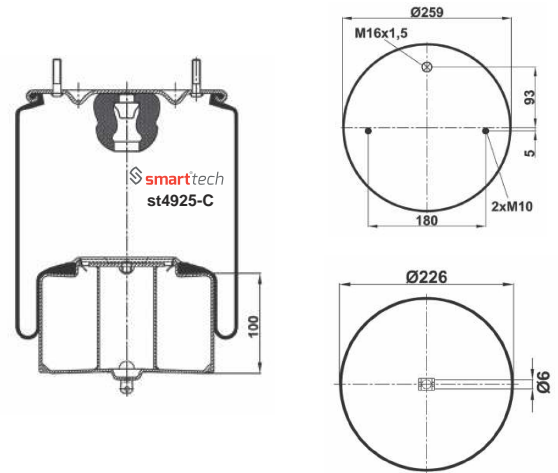

Complate

CROSS REFERENCES

AIRTECH : 34925 K 132002

OEM REFERENCES

Order No: 85075369

st4925-C