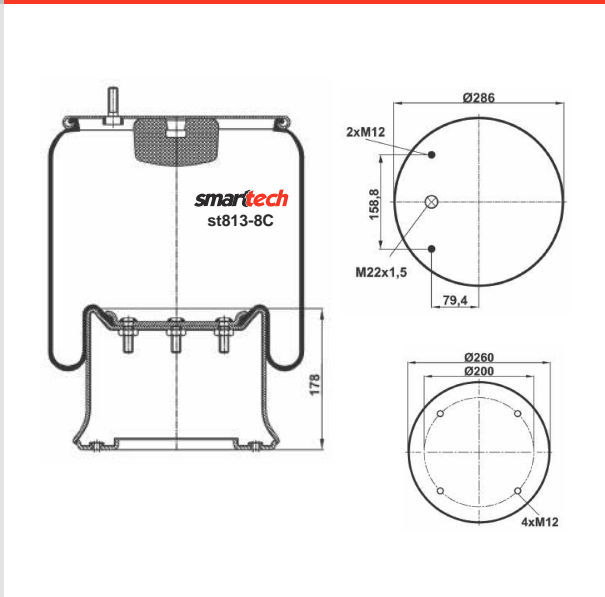

CROSS REFERENCES   OEM REFERENCES   Order No: 73000301   st810-CP

CONTITECH : 813 MB**CPL
FIRESTONE : 1T19L-11 W01M586364**CPL

OEM REFERENCES

BARTOLETTI : 91619005
CARDI : 58051000
DAF : 1384274
E.R.F. : 143908-3
EVOBUS : 4731030000
(KASSBOHRER-SETRA)
EVOBUS : 4731033000
(KASSBOHRER-SETRA)
FRUEHAUF : 003615E
GRANNING : 15634
HENDRICKSON : B2063
HENDRICKSON : 785170
HENDRICKSON : G505859
HENDRICKSON : Y505859/01
NEWAY : 21215633
PEGASO : 175005
R.O.R./MERITOR : 21215633