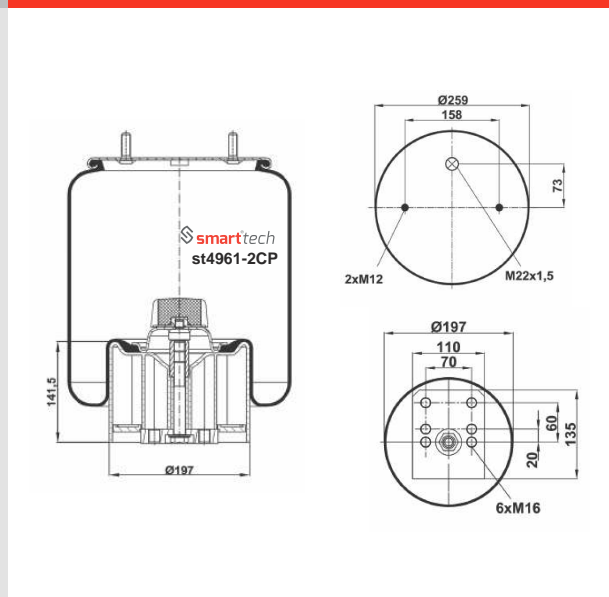

CROSS REFERENCES   OEM REFERENCES   Order No: 27942042   st4961-2CP

CONTITECH : 4961 N P02**CPL

BPW : BPW 30K
BPW : 05.429.42.04.0