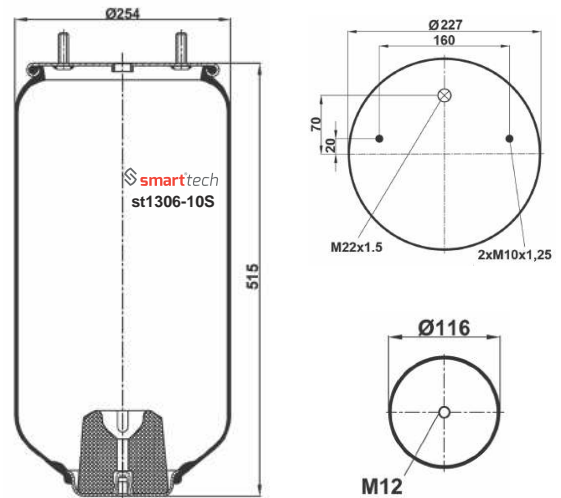

Service Assembly

Special for trucks and busses

www.smarttech.com.tr

SERVICE
ASSEMBLY

CROSS REFERENCES

CF GOMMA : 1T323-40
CF GOMMA : 96864

OEM REFERENCES

Order No: 48832340

st1306-10S