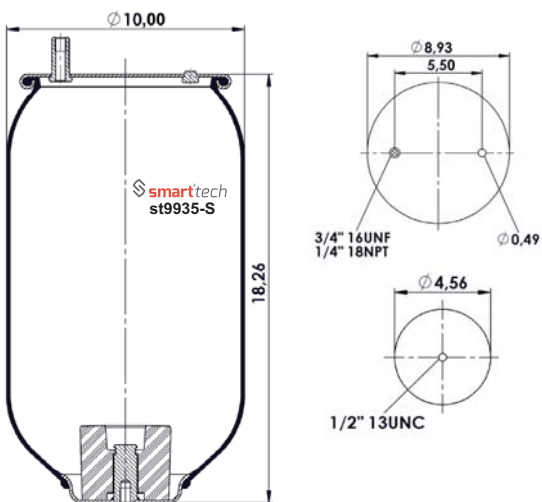

OEM REFERENCES

(No OEM references listed for this model)

CROSS REFERENCES

FIRESTONE : W01 358 9935**SA