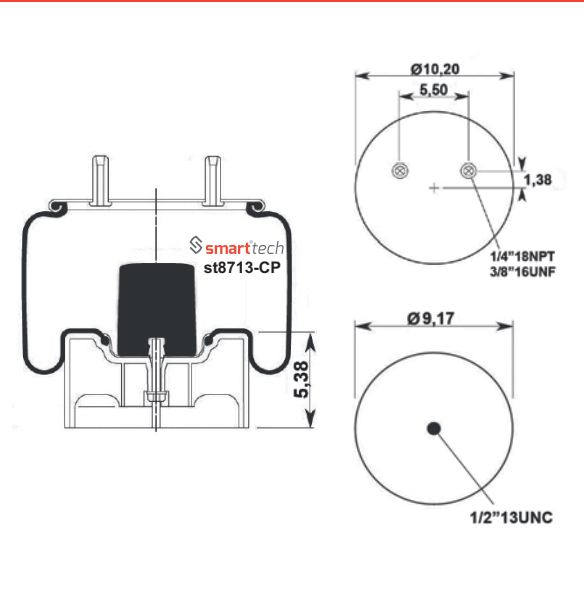

st8713-CP

Order No: 46722948

OEM REFERENCES

HENDRICKSON : S22948

CROSS REFERENCES

FIRESTONE : 1T17CA-6.5 W01 358 8713