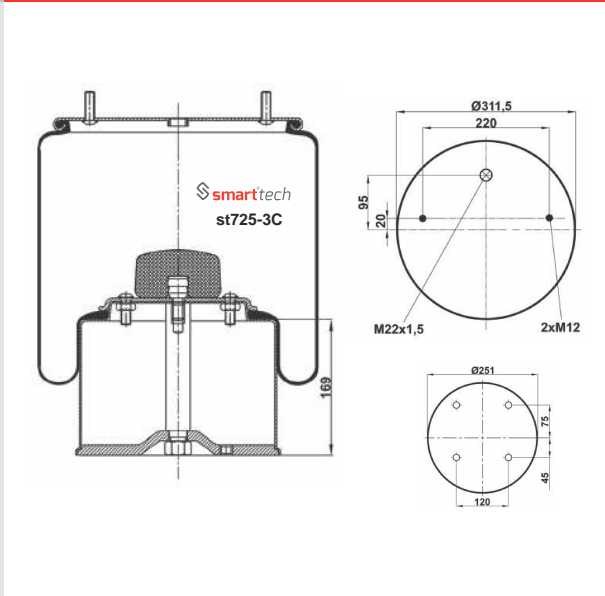

Complate

Special for trucks and busses

www.smarttech.com.tr

CROSS REFERENCES   OEM REFERENCES   Order No: 42166252   st725-3C

CONTITECH : 725 N P03
FIRESTONE : 1T66D-10.8 W01 M58 8610
GOODYEAR : 1R14-756
DUNLOP FR : D14B43

GIGANT : 166252
GIGANT : 3653
GIGANT : 247103

CROSS REFERENCES   OEM REFERENCES   Order No: 72440309   st40307-C

AIRTECH : 330307 K 134682

SCANIA : 1440307
SCANIA : 470919
SCANIA : 475149