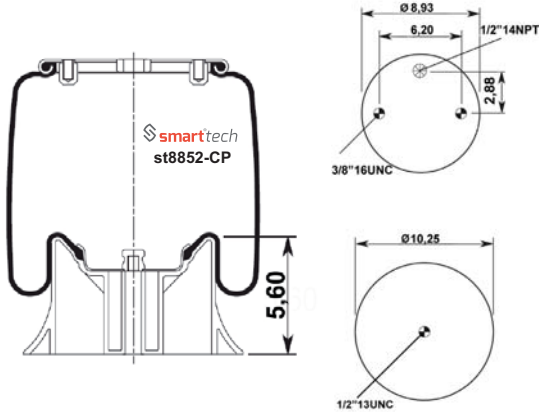

st8852-CP

Order No: 46307887

OEM REFERENCES

TRIANGLE : 6382 / 8526
HENDRICKSON TRAILER : S21966

CROSS REFERENCES

FIRESTONE : 1T15M-9 / W01 358 8852
CONTITECH : 9 10-19 P 472
GOODYEAR : 1R12-568 / 566-24-3-066
AIRTECH : 137192 / 38852 KPP