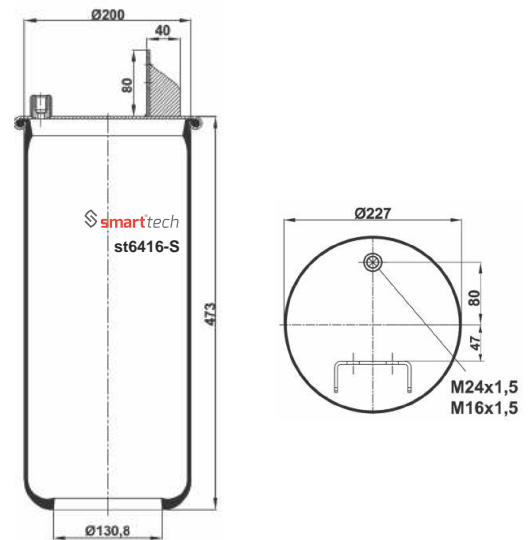

OEM REFERENCES

VOLVO : 1076416
VOLVO : 3171693
VOLVO : 20374510
VOLVO : 20456152
VOLVO : 20531985
VOLVO : 20582215

Order No: 85076415

st6416-S