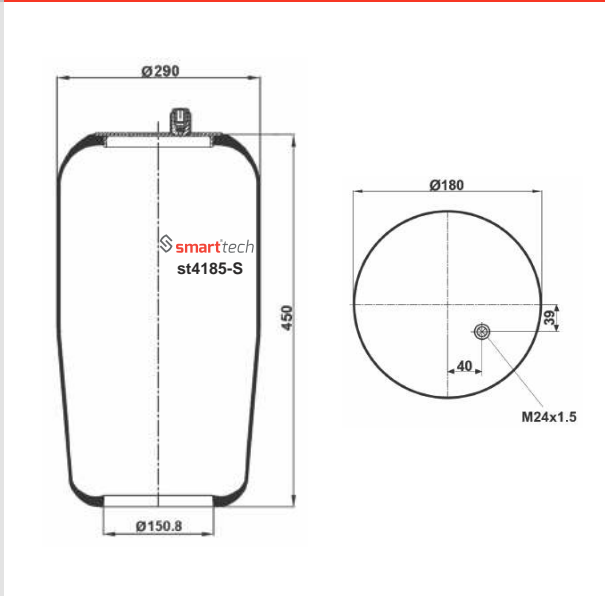

Service Assembly

CROSS REFERENCES   OEM REFERENCES   Order No: 62280201   st4185-S

CONTITECH : 4185N

MERCEDES-BENZ : A9743280201

CROSS REFERENCES   OEM REFERENCES   Order No: 62280003   st4390-1S

CONTITECH : 4390 N1
GOODYEAR : 9507
CF GOMMA : 1VSC 285 30
SPRINGRIDE : D12U25

EVO-BUS (DC) : A 942 327 0001
MERCEDES BENZ : A 942 328 00 01