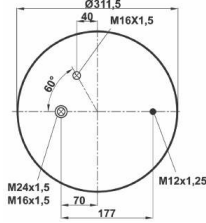

st901-1C

Order No: 74052722