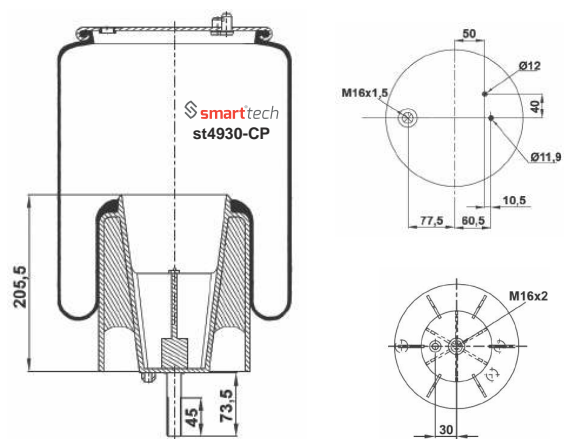

OEM REFERENCES

SCANIA : 1434930

Order No: 72434930

st4930-CP

● Bolt Or Stud ○ Threaded Hole

⊗ Combination ⊗ Stud Air Inlet

Original part numbers are only for informative purpose.