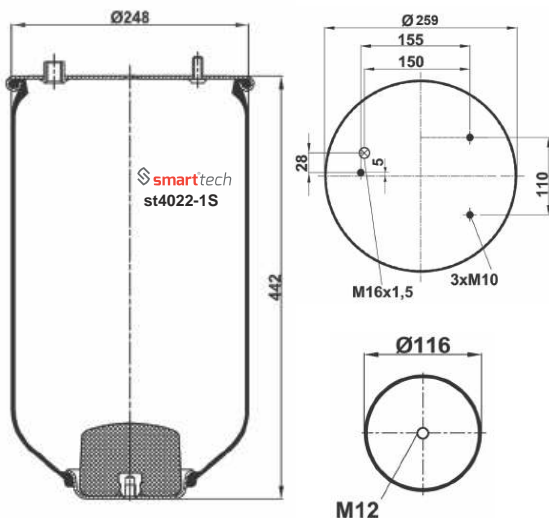

OEM REFERENCES

CROSS REFERENCES

AIRTECH : 34022-01 P 120822