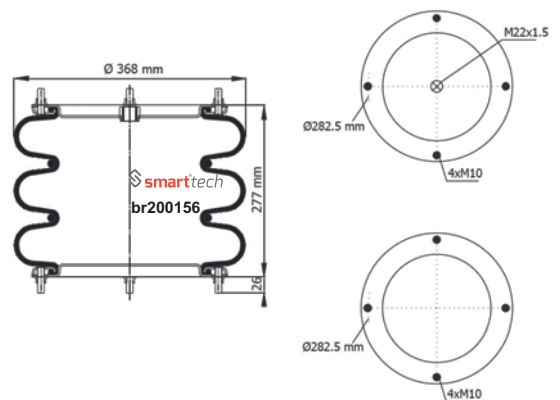

OEM REFERENCES

GRANNING : 15827

Order No: 46582799

br200156