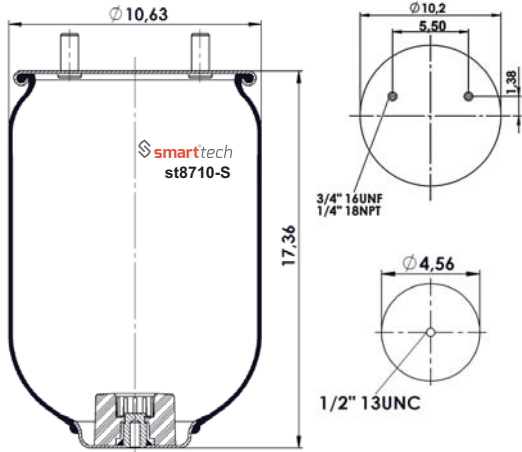

st8710-S

Order No: 46721263

OEM REFERENCES

CROSS REFERENCES

FIRESTONE : W01 358 8710**SA

st8752-S

Order No: 46588751