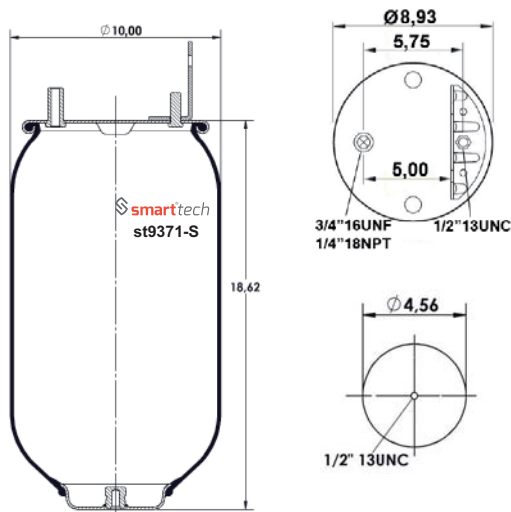

Order No: 46270056

OEM REFERENCES

CROSS REFERENCES

FIRESTONE : W01 358 9370**SA

st9371-S

Order No: 4660074

OEM REFERENCES

CROSS REFERENCES