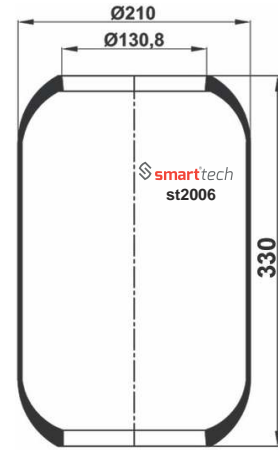

Bellows

CROSS REFERENCES	OEM REFERENCES	Order No: 48681868	st2006

CROSS REFERENCES

OEM REFERENCES
ISUZU : PR-2006