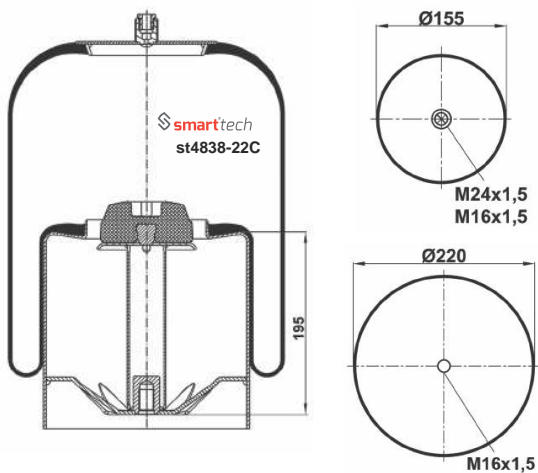

OEM REFERENCES

MERCEDES BENZ : A 942 320 36 21

CROSS REFERENCES

CONTITECH : 4838 N P22