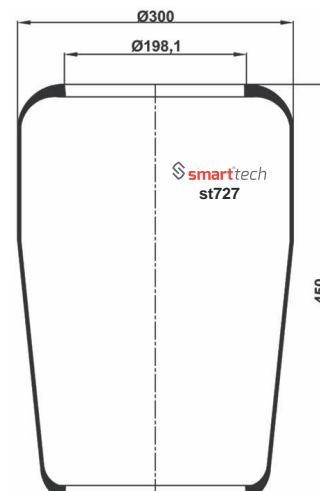

CROSS REFERENCES	OEM REFERENCES
CONTITECH : 727 N FIRESTONE : 1R2D 460 360 W01 095 0191 GOODYEAR : 8117 PHOENIX : 1F 32 A DUNLOP UK : PNP306420100 DUNLOP FR : D13S04 CF GOMMA : 1SC 360-34 92575 TAURUS : B 149	DAF : 0 638 148 GIGANT : 166226 GIGANT : 196043 M.A.N : 81.43601.0056 M.A.N : 81.43601.0057 M.A.N : 81.43601.0058 M.A.N : 81.43601.0076 M.A.N : 81.43601.0079 M.A.N : 81.43601.0082 M.A.N : 81.43601.0084 M.A.N : 81.43601.0091 M.A.N : 81.43601.0114 M.A.N : 81.43601.0116 MERCEDES BENZ : 307 328 01 01 VAN HOOL : 624319-640 VOLVO : 1134446

Order No: 66010056

st727