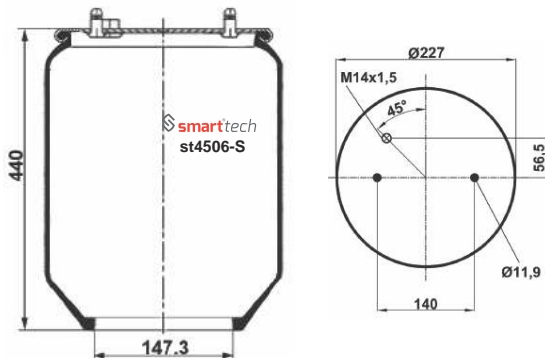

AIRTECH : 334506 K 134602

st40301-S

Order No: 72440300

OEM REFERENCES

CROSS REFERENCES