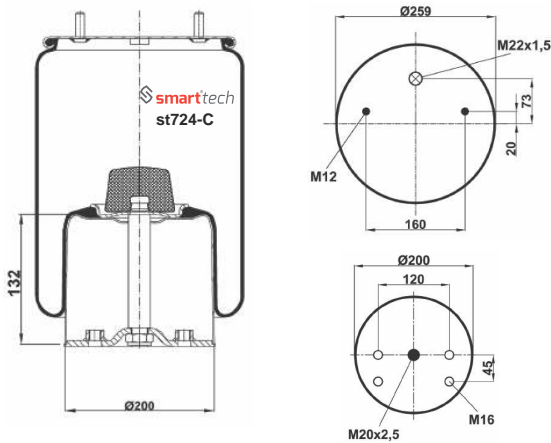

st725-2C

Order No: 42166217

OEM REFERENCES

CROSS REFERENCES

GIGANT : 166217

CONTITECH : 725 N P02
FIRESTONE : 1T66E-10.8 W01 M58 8969
GOODYEAR : 1R14-747
PHOENIX : 1DF 32
DUNLOP FR : D14U38
CF GOMMA : 1TCS360-45 202964