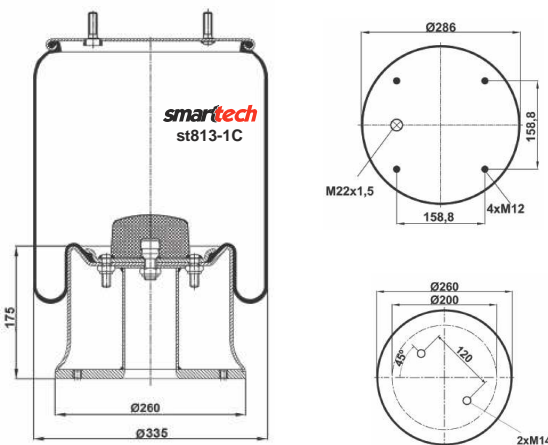

OEM REFERENCES

DAF : 526823

CROSS REFERENCES

AIRTECH : 3813-01 K 130122