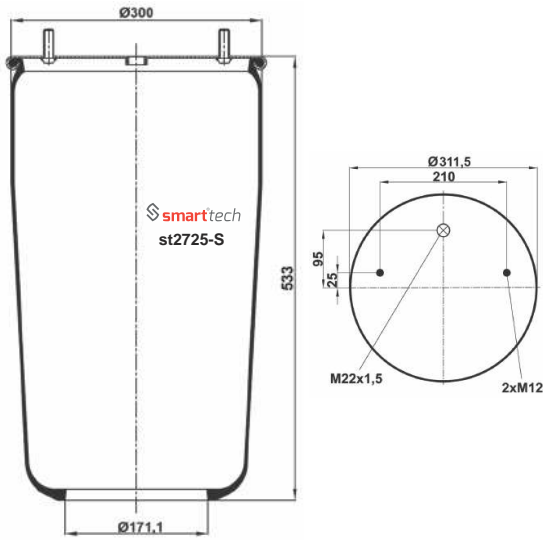

st2725-S

Order No: 99272501

OEM REFERENCES

CROSS REFERENCES

AIRTECH : 32725 P 120281

st3007-S

Order No: 72963006

OEM REFERENCES

CROSS REFERENCES