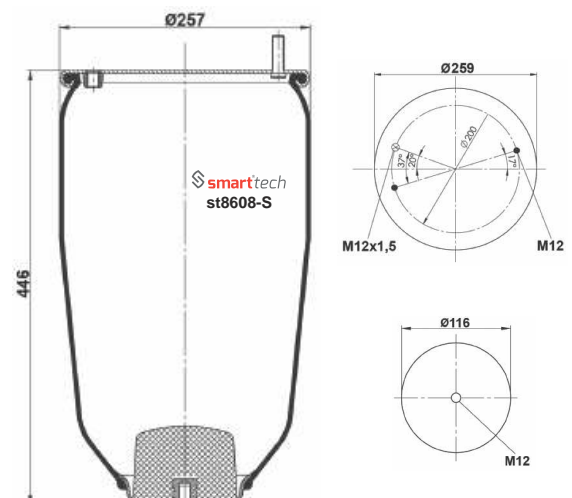

OEM REFERENCES

Order No: 63229213

st8608-S

● Bolt Or Stud   ○ Threaded Hole

⊗ Combination   ⊗ Stud Air Inlet

Original part numbers are only for informative purpose.