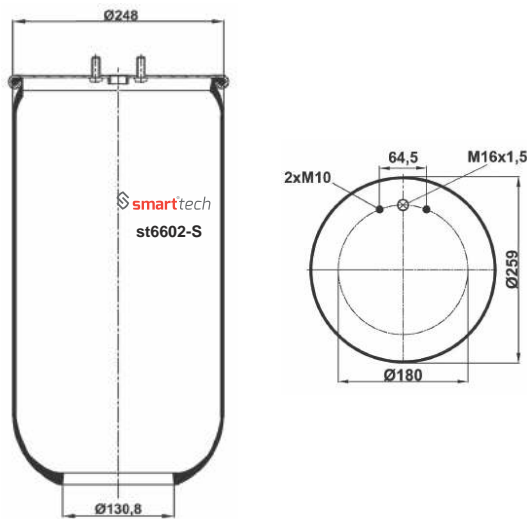

OEM REFERENCES

VOLVO : 1.076.420
VOLVO : 20.427.802
VOLVO : 20.456.158
VOLVO : 20.531.988
VOLVO : 20.582.212

CROSS REFERENCES

AIRTECH : 36420K**SA

st6602-S

Order No: 85480202

OEM REFERENCES

VOLVO : 20 480 202
VOLVO : 20 573 305

CROSS REFERENCES

CONTITECH : 6602 N P01**SA

st6603-S

Order No: 85573312