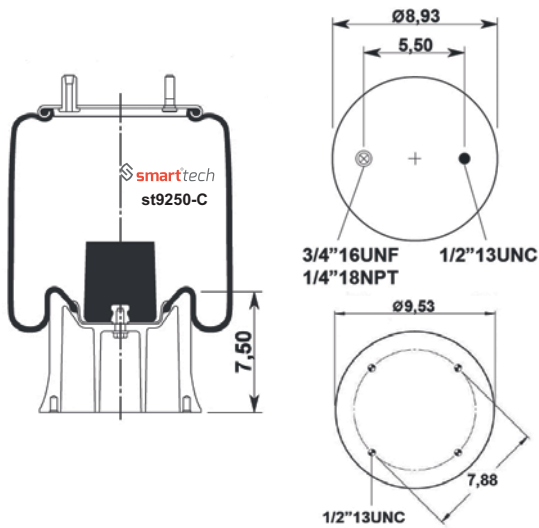

Order No: 35557128

st9213-CP

FOR AMERICAN VEHICLES

● Bolt Or Stud ○ Threaded Hole

⊗ Combination ⊗ Stud Air Inlet

Original part numbers are only for informative purpose.

st9250-C
Order No: 46589250

OEM REFERENCES