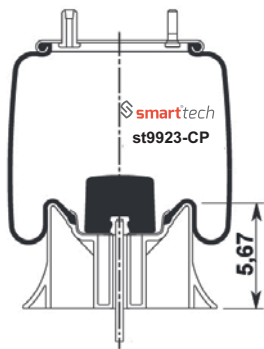

st9923-CP

Order No: 46296391

OEM REFERENCES

- TRIANGLE : 8429 6391

CROSS REFERENCES

- FIRESTONE : 1T15M-8 W01 358 9923
- CONTITECH : 9 10-17.5 P 429
- GOODYEAR : 1R12-481 566-24-3-097