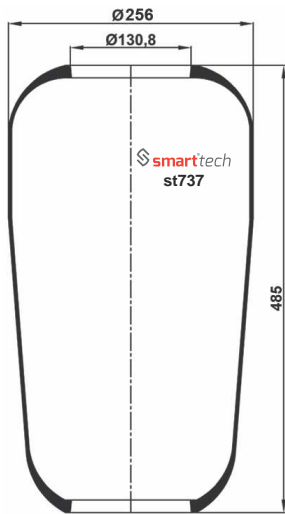

CROSS REFERENCES

CONTITECH : 728 N
FIRESTONE : 1R2D 470 360 W01 095 0419
PHOENIX : 1F 32 A-2

st737 Order No: 62280101