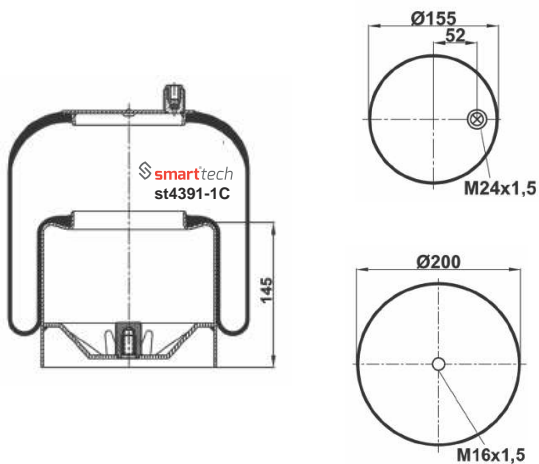

OEM REFERENCES

MERCEDES BENZ : A 942 320 06 21

CROSS REFERENCES

CONTITECH : 4391 N P01