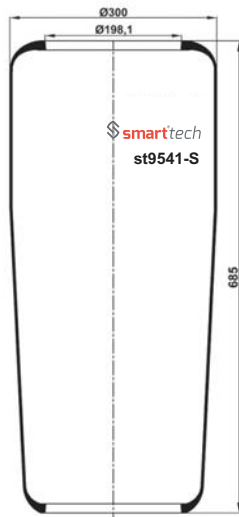

OEM REFERENCES

CROSS REFERENCES

FIRESTONE : W01 358 9508**SA

st9541-S

Order No: 46811005