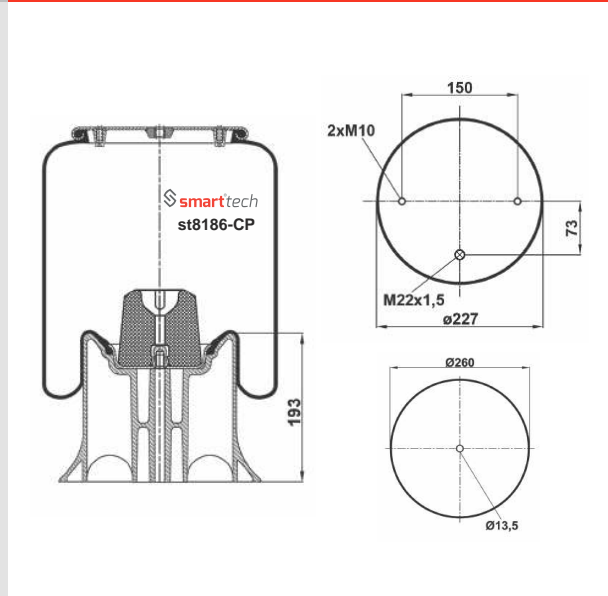

Complate

CROSS REFERENCES   OEM REFERENCES   Order No: 75751061   st8186-CP

FIRESTONE : 1T15MPW-7   W01 968 8186

WEWELER : US 06316 F