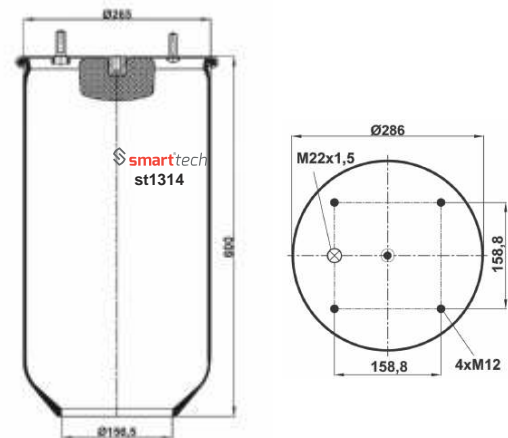

OEM REFERENCES

Order No: 73000602

st1314