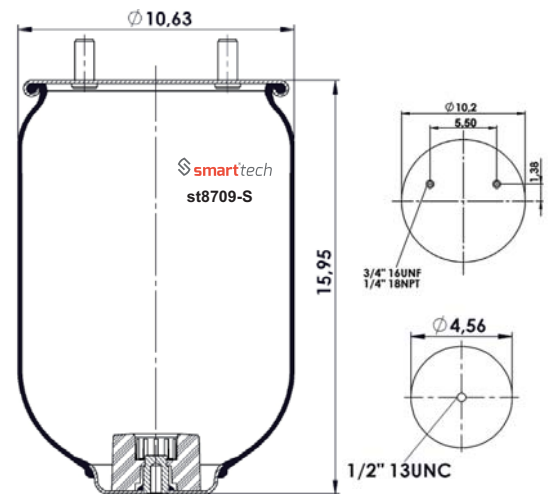

OEM REFERENCES

Order No: 46721799

st8709-S