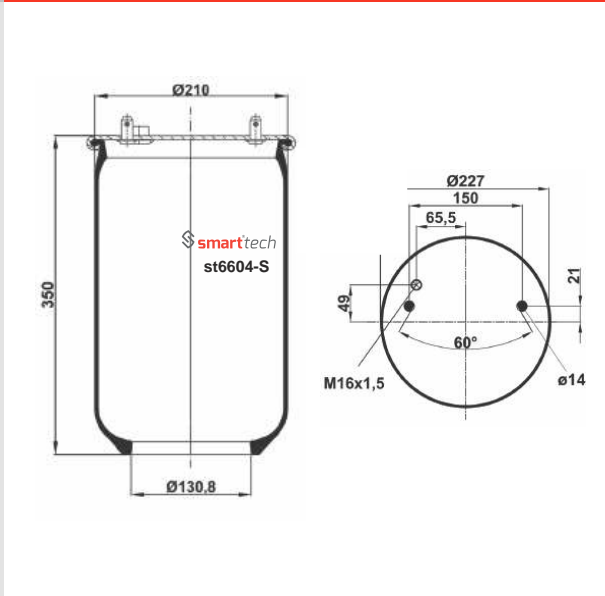

Service Assembly

Special for trucks and busses

www.smarttech.com.tr

SERVICE
ASSEMBLY

CROSS REFERENCES   OEM REFERENCES   Order No: 85573107   st6604-S

CONTITECH : 6604 N P01**SA

VOLVO : 20573108
VOLVO : 20573109
VOLVO : 70321690
VOLVO : 70313718
VOLVO : 70321692

CROSS REFERENCES   OEM REFERENCES   Order No: 85075365   st6609-S

CONTITECH : 6609 N P01**SA

VOLVO : 1075365
VOLVO : 1629782
VOLVO : 20452138
VOLVO : 20554761