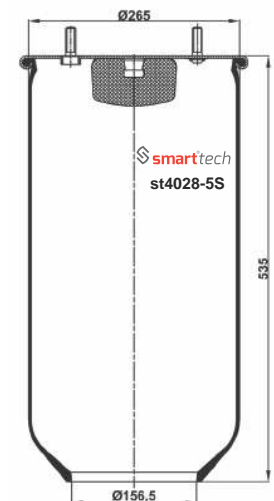

OEM REFERENCES

CROSS REFERENCES

AIRTECH : 34028 P 120362

st4028-5S

Order No: 63222238