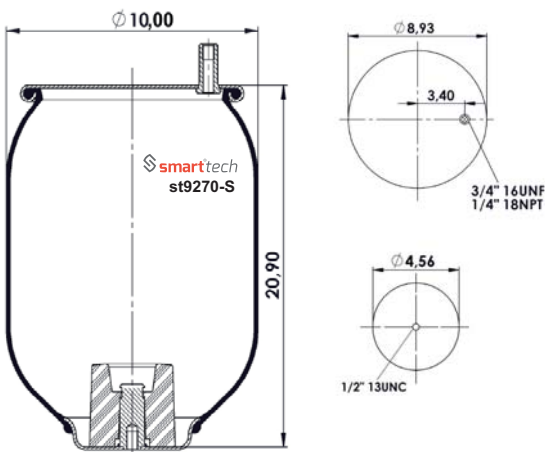

OEM REFERENCES

CROSS REFERENCES

FIRESTONE : W01 358 9270**SA