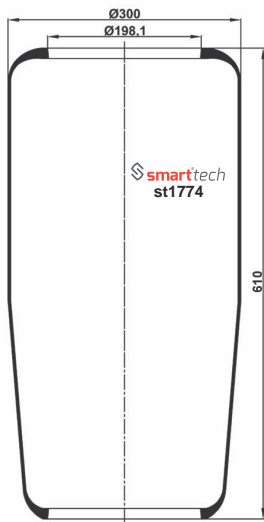

CROSS REFERENCES

CONTITECH : 1720 N

st1774 Order No: 27024300