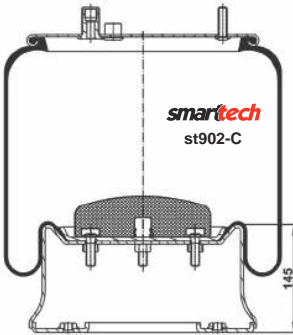

st901-1C

Order No: 74052722

OEM REFERENCES

NEWAY : M0057000
RENAULT V.I : 5.010.052.722
RENAULT V.I : 5.010.130.683
RENAULT V.I : 5.010.151.698

CROSS REFERENCES

CONTITECH : 901 MB

st902-C

Order No: 74211724

OEM REFERENCES

GRANNING : 15709
NEWAY : M0057000 G
RENAULT V.I : 5 010 211 724

CROSS REFERENCES

CONTITECH : 902 MB
FIRESTONE : 1T19G-12 W01 M58 9910

st912-C

Order No: 73001303

OEM REFERENCES

HENDRICKSON : Y507782
R.O.R./MERITOR : 21222673
S.A.F : 3.229.0005.01
S.A.F : 3.229.0013.00
S.A.F : 3.229.0006.01
WEWELER : US96881F

CROSS REFERENCES

FIRESTONE : 1T19L-14 W01 M58 8766
CF GOMMA : 1T19E-4
AIRTECH : 3912 K 132062