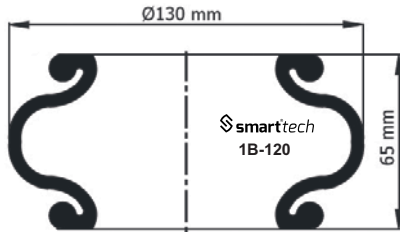

st200001

Order No: 46580010