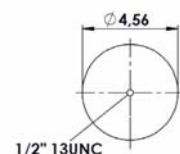

OEM REFERENCES

Order No: 46779422

st9422-S