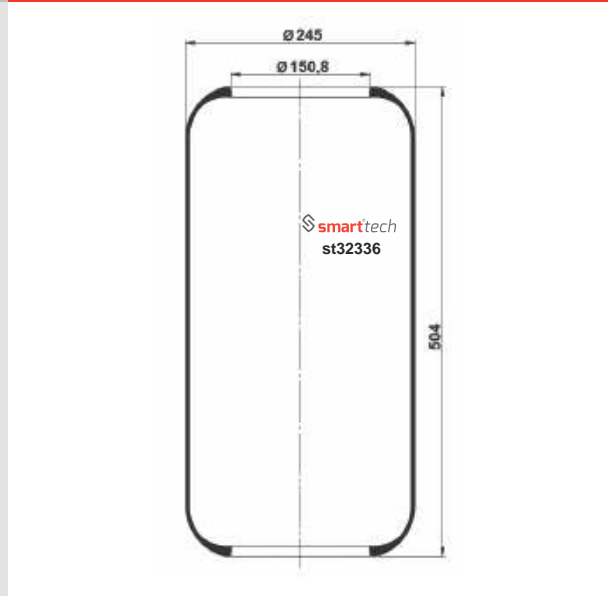

Bellows

CROSS REFERENCES   OEM REFERENCES   Order No: 48022620   st32336

CF GOMMA : 1S323-36C