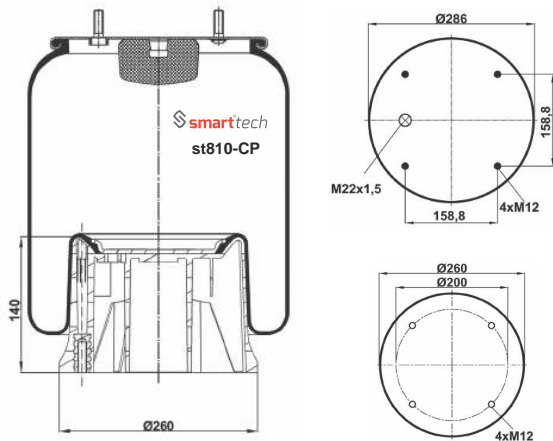

OEM REFERENCES

CROSS REFERENCES

AIRTECH : 3810-14 K

st810-CP

Order No: 33384274

CROSS REFERENCES

OEM REFERENCES

CONTITECH : 810 MB**CPL
FIRESTONE : 1T19L-7 W01 M58 6345**CPL
GOODYEAR : 1R14-716**CPL
PHOENIX : 1D 28 A-2**CPL
DUNLOP UK : PNP 311780000**CPL
DUNLOP FR : D13B20**CPL
DUNLOP FR : D13B01**CPL
CF GOMMA : 1T19E-1 87413-1**CPL
TAURUS : KR 621-26**CPL

RENAULT V.I : 5000 452 939
S.A.F : 2.228.0002.00
S.A.F : 2.228.2102.00
S.A.F : 2.228.2202.00
S.A.F : 2.228.2402.00
S.A.F : 2.228.2602.00
SAMRO : 2500008
T.E.C : 506243/ 01
TRAILOR : 650 4646 G
VOLVO : 1080707
WEWELER : 2120 8082
WEWELER : US 00622
WEWELER : Us07337
WEWELER : Us87413
YORK : 785168

OEM REFERENCES

BERTOJA : 45402002
DAF : 1384273
GRANNING : 15635
HENDRICKSON : B 2065
HENDRICKSON : Y506243
HENDRICKSON : Y506201
HENDRICKSON : 785168
NEWAY : 21215632
R.O.R/MERITOR : 21215632
R.O.R/MERITOR : 21208082

st811-C

Order No: 33526823