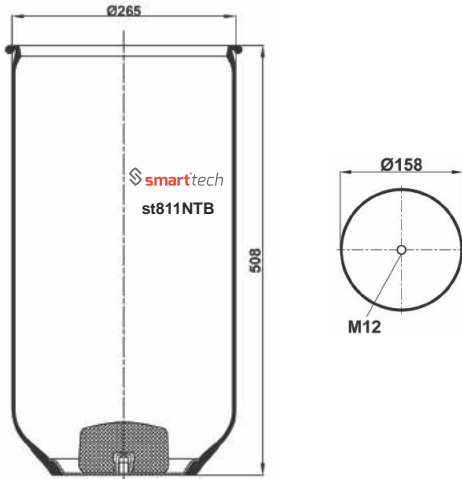

EVO-BUS : 4.731.029.000
 MAN : 81.43601.0035
 MAN : 81.43601.0048

● Bolt Or Stud ○ Threaded Hole ⊗ Combination ⊗ Stud Air Inlet

Original part numbers are only for informative purpose.

st811NTB

Order No: 66010037