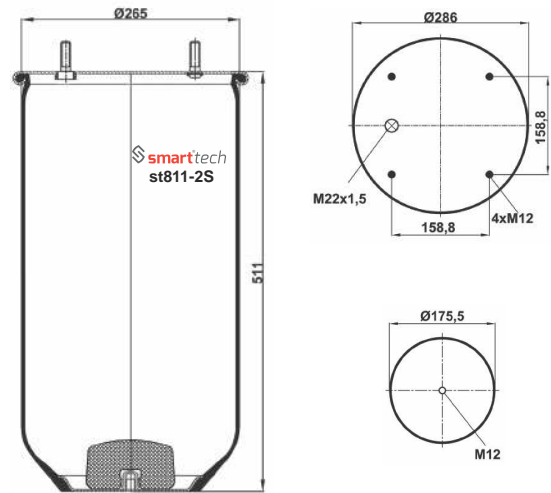

Service Assembly

Special for trucks and busses

www.smarttech.com.tr

SERVICE
ASSEMBLY

CROSS REFERENCES

AIRTECH : 3811-02 P - 120081

OEM REFERENCES

Order No: 99819512

st811-2S

CROSS REFERENCES

AIRTECH : 3811-04 P - 120682