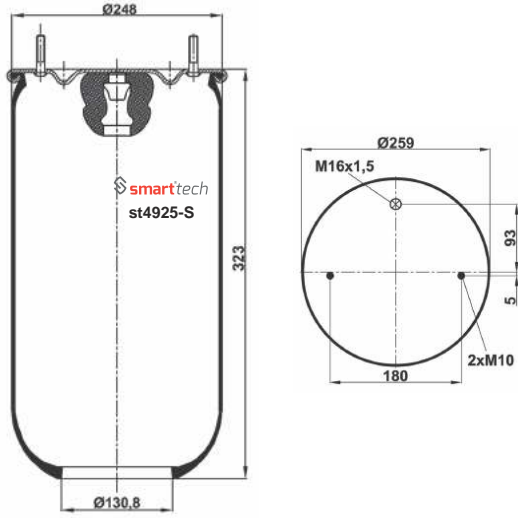

Order No: 74600262

st4922-S

● Bolt Or Stud ○ Threaded Hole ⊗ Combination ⊗ Stud Air Inlet

Original part numbers are only for informative purpose.

st4925-S

Order No: 85075368

OEM REFERENCES

CROSS REFERENCES