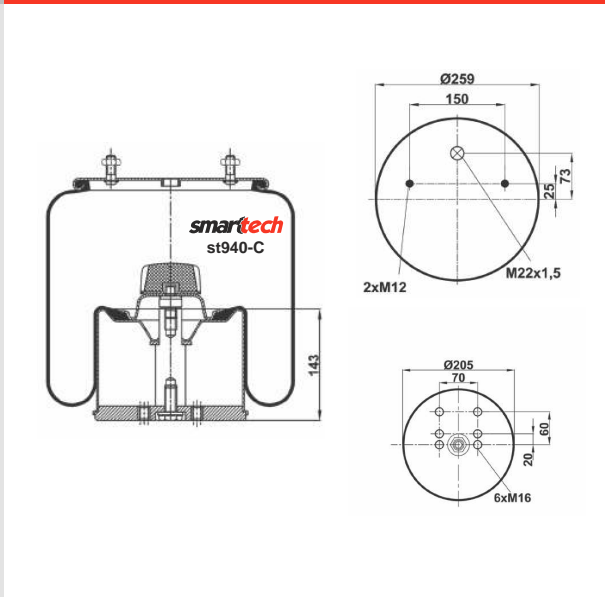

BPW : BPW 30K
 BPW : 05.429.41.14.1
 BPW : 05.429.41.23.1
 BPW : 05.429.41.27.1
 BPW : 05.429.41.53.1
 BPW : 05.429.42.19.1
 BPW : 05.429.42.41.1
 BPW : 05.429.43.21.0
 GRANNING : 15916

CROSS REFERENCES OEM REFERENCES Order No: 27941281 st940-1C