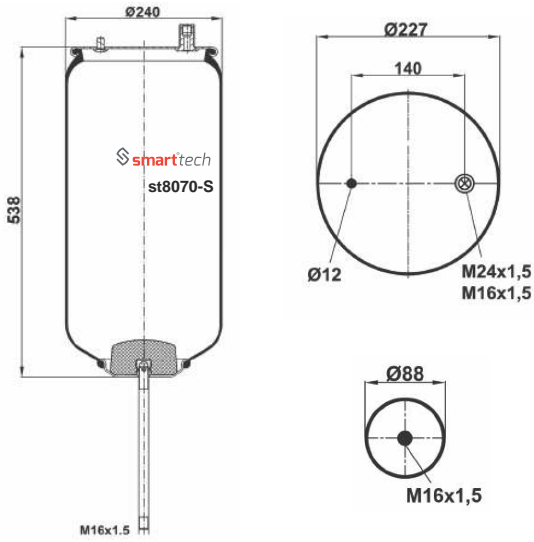

st8070-S

Order No: 74488070

OEM REFERENCES

CROSS REFERENCES

VIBRACOUSTIC : V 1 DK 19-1**SA

st8071-S

Order No: 74488071