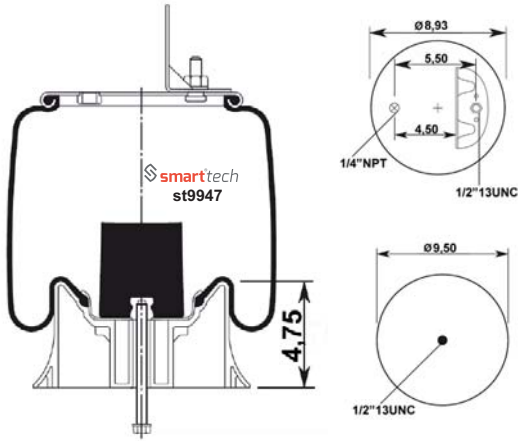

st9947

Order No: 46918452

OEM REFERENCES

TRIANGLE : 6391 / 8452
TRIANGLE : 8476
TUTHILL TECHNOLOGY : 2014201K

CROSS REFERENCES

FIRESTONE : 1T15M-7.5 / W01 358 9947
CONTITECH : 9 10-17.5 P 452