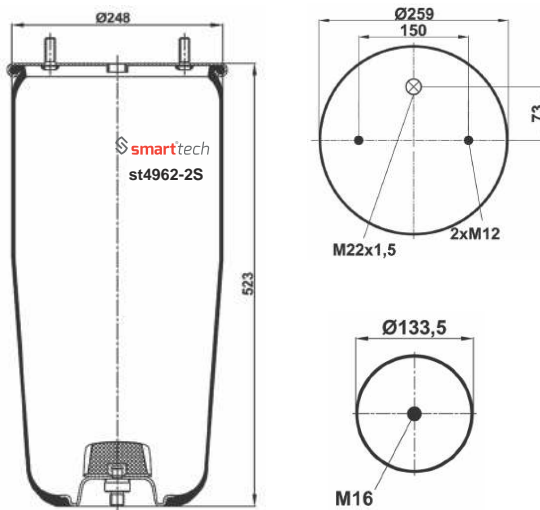

st4961-2S

Order No: 27942040

OEM REFERENCES

BPW : BPW 30K
BPW : 05.429.42.04.0

CROSS REFERENCES

CONTITECH : 4961 N P02
GOODYEAR : 1R11-800
SPRINGRIDE : D11U43

st4962-2S

Order No: 27942030

OEM REFERENCES

BPW : BPW 30
BPW : 05.429.42.03.0

CROSS REFERENCES

CONTITECH : 4962 N P02

st4963-S

Order No: 27942540

OEM REFERENCES

BPW : 05.429.42.54.0

CROSS REFERENCES

CONTITECH : 4963 N P01