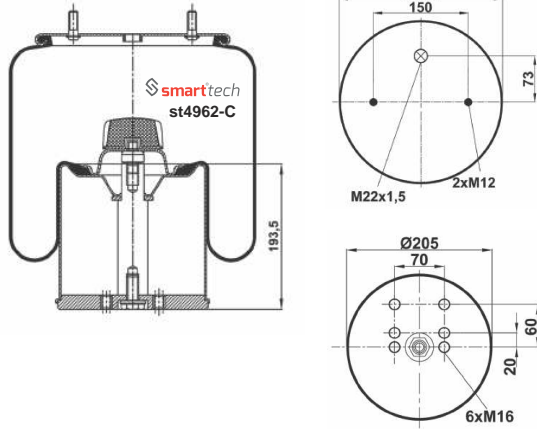

BPW : BPW 30K
BPW : 05.429.42.04.0

CROSS REFERENCES OEM REFERENCES Order No: 27942041 st4961-C

CONTITECH : 4961 N P02**CA

BPW : 05.429.42.04.0

st4962-C

Order No: 27942031

OEM REFERENCES

BPW : 05.429.42.03.0