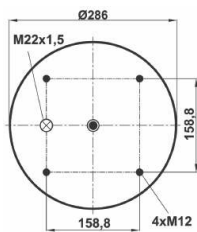

OEM REFERENCES

GRANNING : 15709
NEWAY : M0057000 G
RENAULT V.I : 5 010 211 724

CROSS REFERENCES

CONTITECH : 902 MB
FIRESTONE : 1T19G-12 W01 M58 9910

st912-C

Order No: 73001303