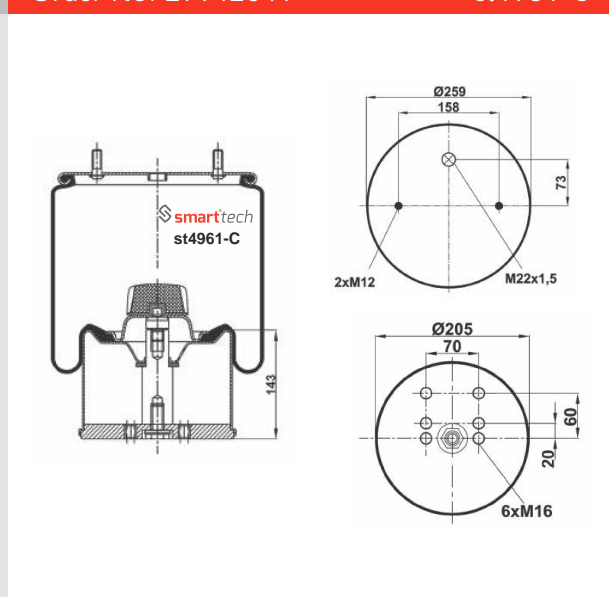

CROSS REFERENCES   OEM REFERENCES   Order No: 27942041   st4961-C

CONTITECH : 4961 N P02**CA

BPW : 05.429.42.04.0