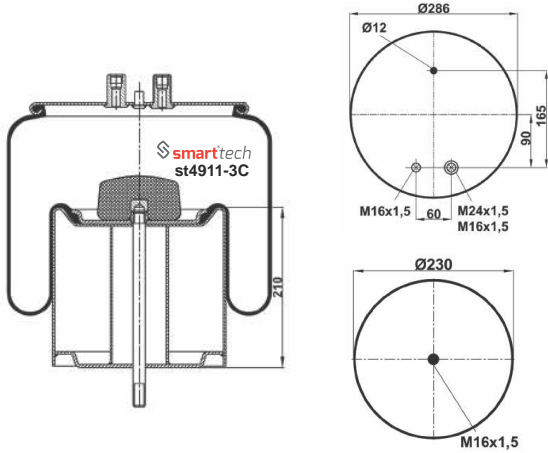

st4911-3C

Order No: 74239971

OEM REFERENCES

RENAULT V.I : 5 010 239 971
RENAULT V.I : 5 010 557 356
RENAULT V.I : 5 010 294 308 C

CROSS REFERENCES

CONTITECH : 4911 N P03
GOODYEAR : 1 R 13-714

st4912-7C

Order No: 74294307