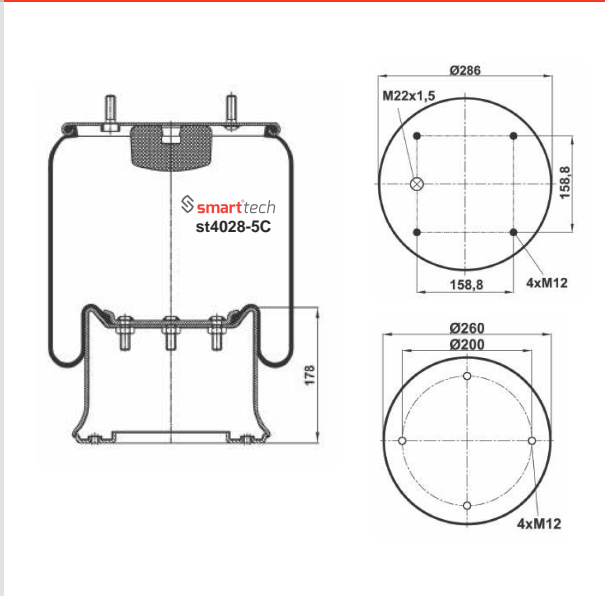

Complate

Special for trucks and busses

www.smarttech.com.tr

CROSS REFERENCES   OEM REFERENCES   Order No: 63222239   st4028-5C

CONTITECH : 4028 N P05
FIRESTONE : 1T19L - 11   W01 M58 7370
GOODYEAR : 1R14-721

BATTAGLINO : 2211400
R.O.R/MERITOR : 2122239

CROSS REFERENCES   OEM REFERENCES   Order No: 64141228   st4112-C

VIBRACOUSTIC : V1G12b-7

OTOKAR : M2010MAGIRUSARKA