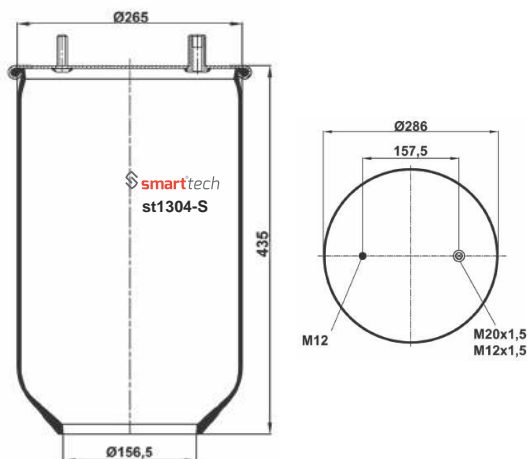

FRUEHAUF : UJB 0129-001
SMB : M001464
ZORZI : 1006552

GOODYEAR : 1R13-732**SA
DUNLOP FR : D13B04
CF GOMMA : 1T19 E-3 201840
AIRTECH : 391304 K**SA 131562

st1305-S

Order No: 54004307

OEM REFERENCES

CROSS REFERENCES