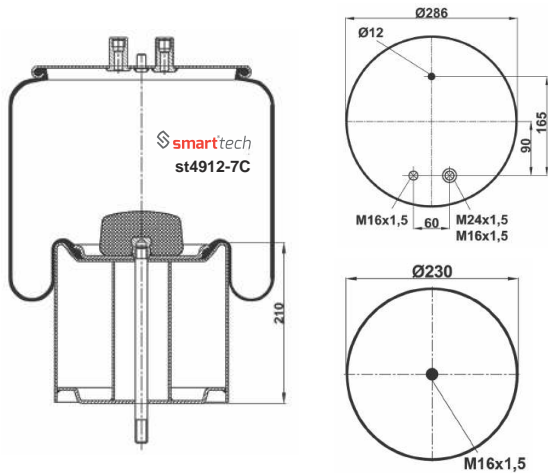

OEM REFERENCES

GRANNING : 15910
RENAULT V.I : 5 010 239 213
RENAULT V.I : 5 010 294 307 C

CROSS REFERENCES

CONTITECH : 4912 N P07
FIRESTONE : 1T19L-14 W01 M58 8786
GOODYEAR : 1R13-711
PHOENIX : 1DK 28 F-4
CF GOMMA : 1T19E-4

st4912-10C

Order No: 74557356