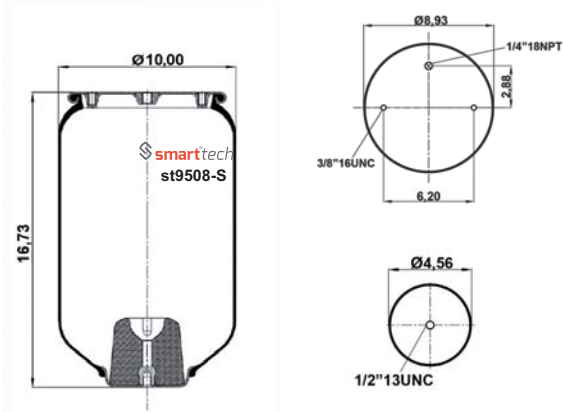

st9508-S

Order No: 35213040