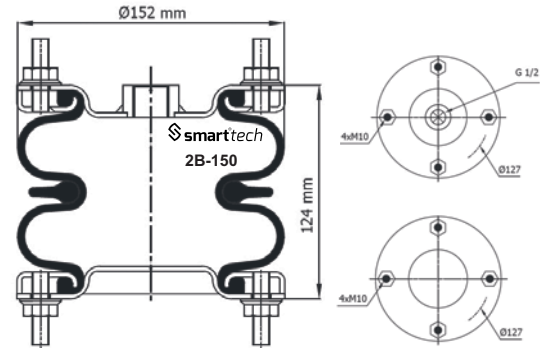

CROSS REFERENCES	OEM REFERENCES	Order No: 46581482	st200016

AIRKRAFT : 2B-150 113073

CROSS REFERENCES	OEM REFERENCES	Order No: 46580142	st200017

CONTITECH : 603 N
AIRKRAFT : 2B-180 114050

GRANNING : 15801