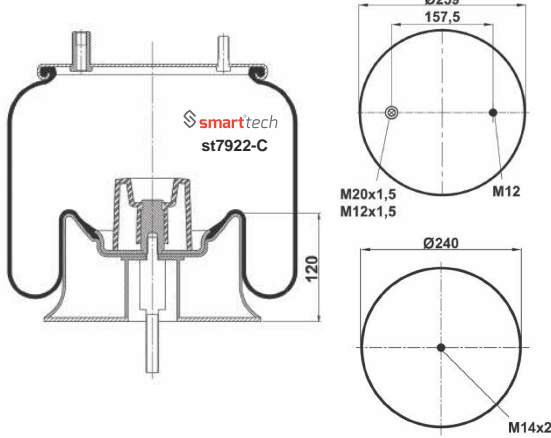

COMPLATE

Bolt Or Stud
 Threaded Hole
 ⊗ Combination
 ⊗ Stud Air Inlet

Original part numbers are only for informative purpose.

st7922-C

Order No: 46507922

OEM REFERENCES

HENDRICKSON : HS 507922
 BMC PROFESYONEL : 827-DCX/ZCX/ZCF
 BMC PROFESYONEL : 832-YCX
 BMC PROFESYONEL : 1142-DCX