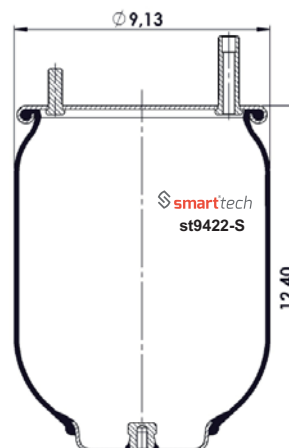

OEM REFERENCES

Order No: 46779422

st9422-S