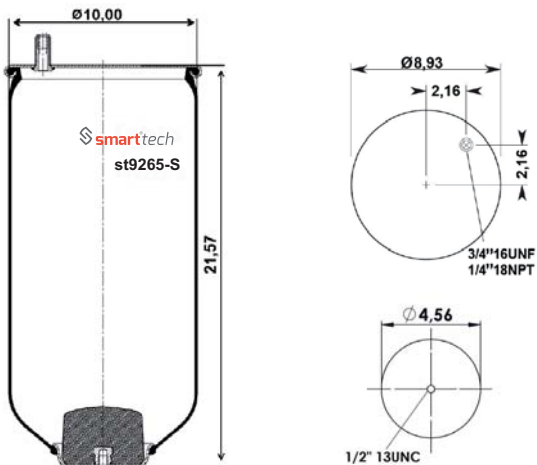

OEM REFERENCES

HENDRICKSON : C20124

CROSS REFERENCES

FIRESTONE : 1T15MW-10
FIRESTONE : W013589265**SA
GOODYEAR : 1R12-375**SA

st9270-S

Order No: 46725558