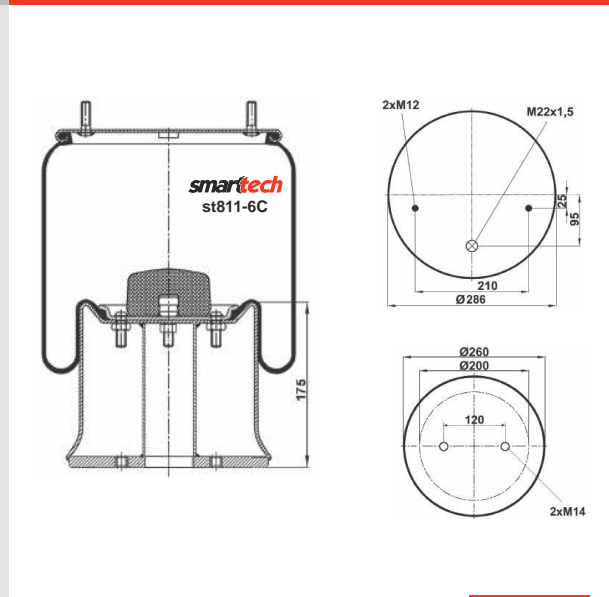

CROSS REFERENCES   OEM REFERENCES   Order No: 63215636   st811-6C

AIRTECH : 3811-06 K 130482