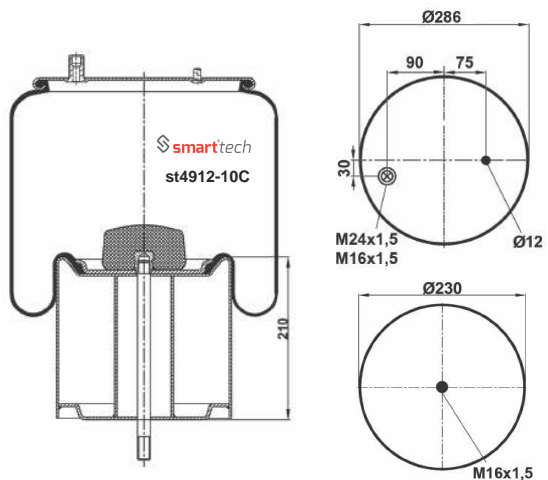

OEM REFERENCES

RENAULT : 5.010.557.355

CROSS REFERENCES

CONTITECH : 4912 NP10