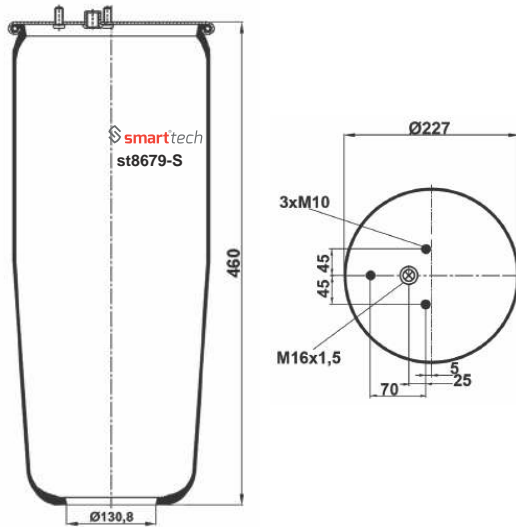

st8679-S

Order No: 33276846