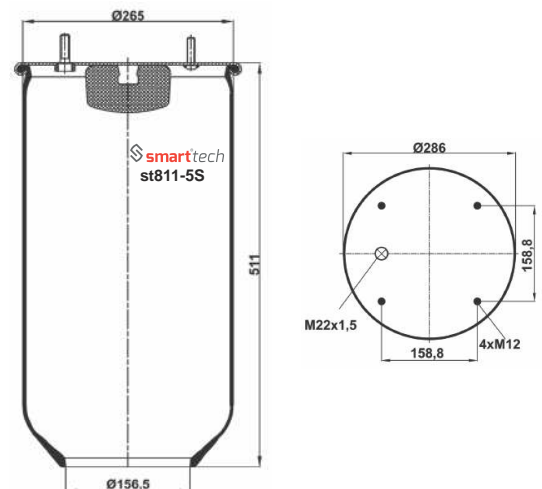

OEM REFERENCES

Order No: 99819515

st811-5S

● Bolt Or Stud   ○ Threaded Hole   ⊗ Combination   ⊗ Stud Air Inlet

Original part numbers are only for informative purpose.