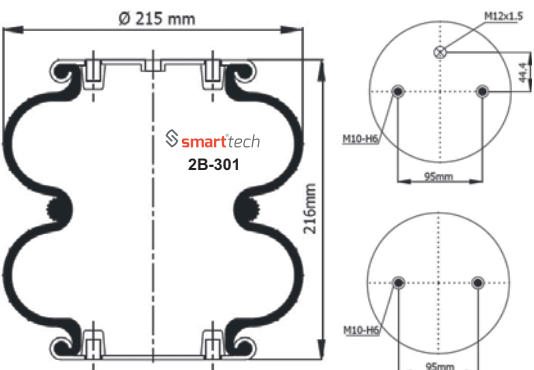

OEM REFERENCES

CROSS REFERENCES

FREIGHTLINER : 16-11378 000
HENDRICKSON TRAILER : S-10170
TRIANGLE : 4331

AIRKRAFT : 2B-301 113334
FIRESTONE : W01 358 7410
GOODYEAR : 2 B 12-406
TAURUS : KF 222-7410
TAURUS : AS 214-7410