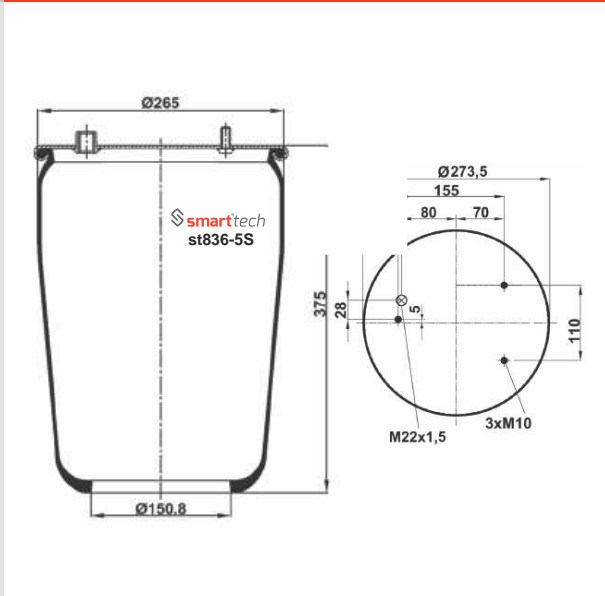

Service Assembly

Special for trucks and busses

www.smarttech.com.tr

SERVICE
ASSEMBLY

CROSS REFERENCES   OEM REFERENCES   Order No: 99153933   st836-5S

CONTITECH : 836 N P05**SA

VDL BUS: 1153933

CROSS REFERENCES   OEM REFERENCES   Order No: 27940010   st881-S

CONTITECH : 881 MB
FIRESTONE : 1T66F-10.8 W01 M58 8978
GOODYEAR : 1 R 14-708
PHOENIX : 1DK 32
DUNLOP FR : D14U36
CF GOMMA : 1 TC 360-45 204530
TAURUS : KR 836-01
TAURUS : UR 836-01T

BPW : BPW 36
BPW : 05.429.40.01.0