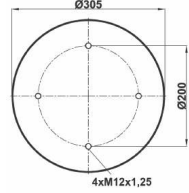

st901-1C

Order No: 74052722