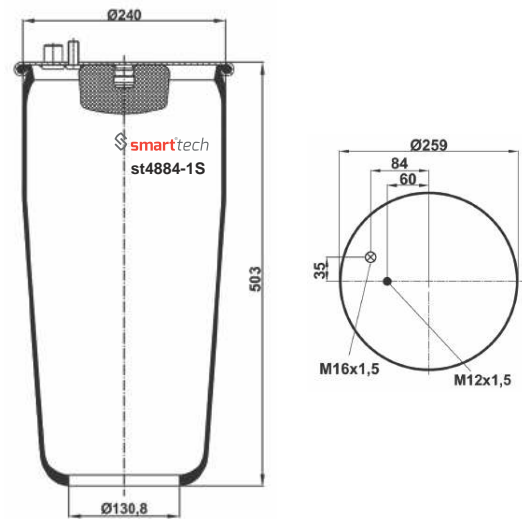

st4883-1S

Order No: 66010154

OEM REFERENCES

MAN : 81.43601.0153

CROSS REFERENCES

CONTITECH : 4883 N1 P01

st4884-1S

Order No: 66010152

OEM REFERENCES

MAN : 81.43601.0152

CROSS REFERENCES

CONTITECH : 4884 N1 P01

st4885-S

Order No: 66010160

OEM REFERENCES

MAN : 81.436.010.160
MAN : 81.436.016.071

CROSS REFERENCES

CONTITECH : 4885N1P01