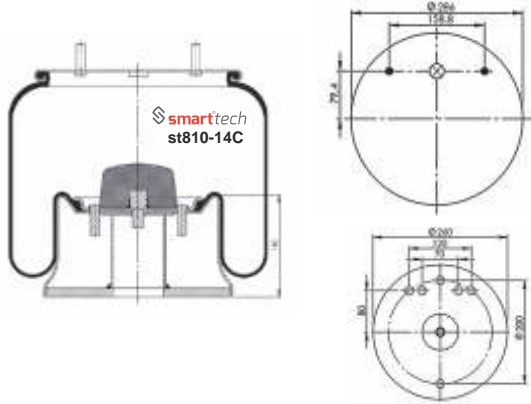

st810-14C

Order No: 66010049