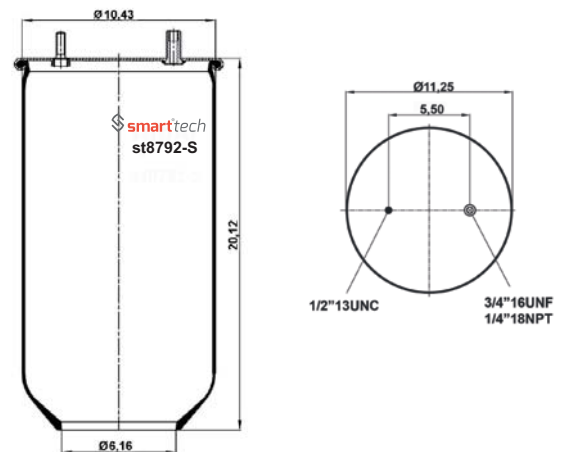

OEM REFERENCES

HENDRICKSON : B3830
NEWAY : 90557020
NEWAY : 90557076
NEWAY : 90557077

Order No: 46365141

st8792-S