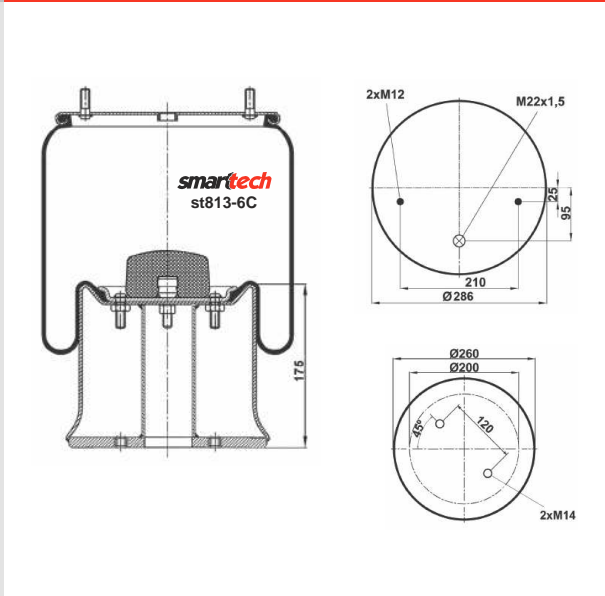

CROSS REFERENCES   OEM REFERENCES   Order No: 73000306   st813-6C

AIRTECH : 3813-06 K 132402

CROSS REFERENCES   OEM REFERENCES   Order No: 73000308   st813-8C

FIRESTONE : 1T19L-11 W01 M58 7502
GOODYEAR : 1R14-709
PHOENIX : 1 D 28 B-4
TAURUS : KR 622-06
AIRTECH : 3813-08 K 133402
DUNLOP FR : D13B29
V BRACAUSTIC : V1D28B-4
SPRINGRIDE : D13B29