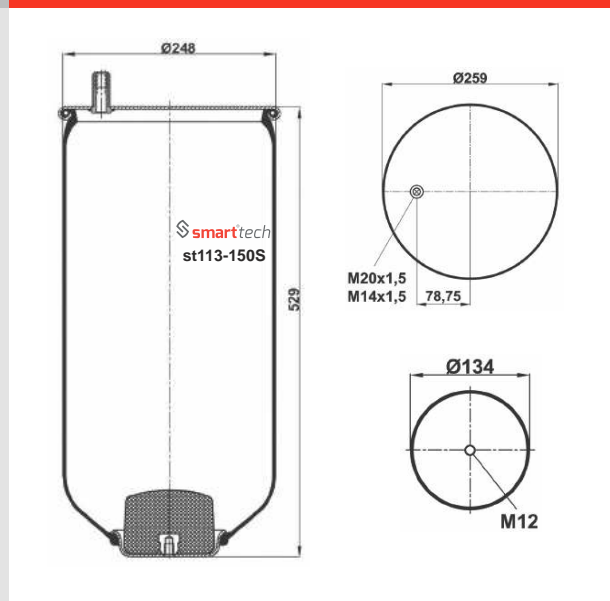

CROSS REFERENCES   OEM REFERENCES   Order No: 62280401   st113-150S

FIRESTONE : W01 M58 8747**SA