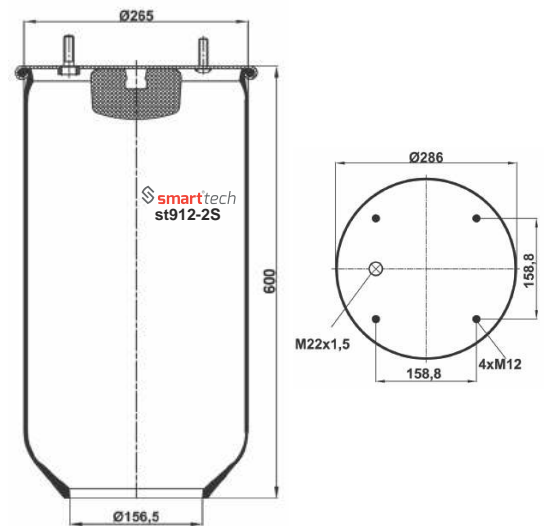

CROSS REFERENCES	OEM REFERENCES
CONTITECH : 912 N P02**SA FIRESTONE : 1T 19L-14 W01 M58766**SA	HENDRICKSON : 507 782 R.O.R/MERITOR : 2122 2673 S.A.F : 3.229.0013.00 S.A.F : 3.229.0005.01 S.A.F : 3.229.0006.01 WEWELER : US96681

Order No: 73001301

st912-2S

CROSS REFERENCES	OEM REFERENCES
CONTITECH : 940 MB FIRESTONE : 1T17D-4.3 W01 M58 8613 GOODYEAR : 1 R 11-703 PHOENIX : 1 DK 21 K DUNLOP FR : D11U31 CF GOMMA : 1TC300-30 - 205536 TAURUS : KR 732-01	BPW : BPW 30K BPW : 05.429.40.91.0

Order No: 27940910

st940-S