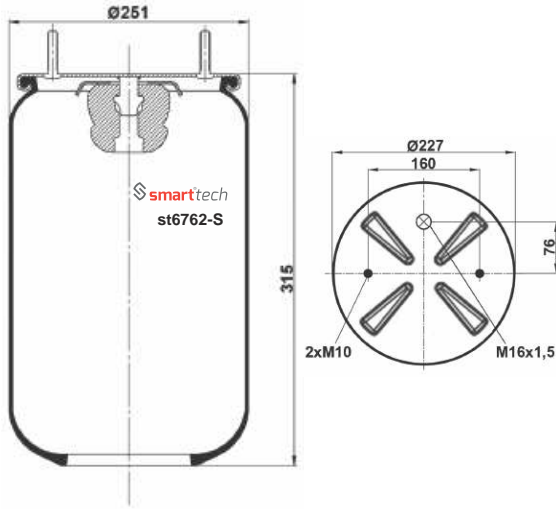

st6762-S

Order No: 85479801

OEM REFERENCES

CROSS REFERENCES

AIRTECH : 36762 P

st6770-S

Order No: 85554769

OEM REFERENCES

CROSS REFERENCES