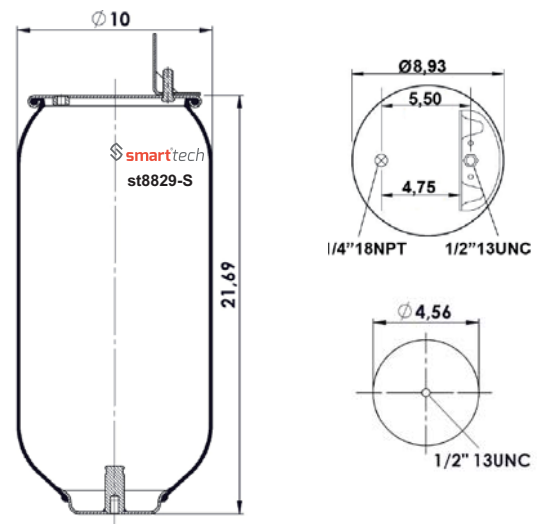

OEM REFERENCES

Order No: 85413882

st8829-S