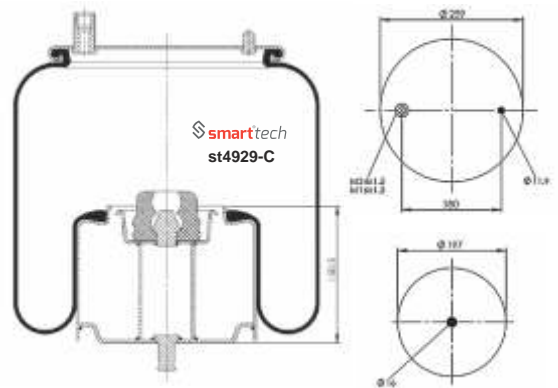

OEM REFERENCES

Order No: 99492901

st4929-C

CROSS REFERENCES

FIRESTONE : W01 M58 8633
AIRTECH : 34930 KPP