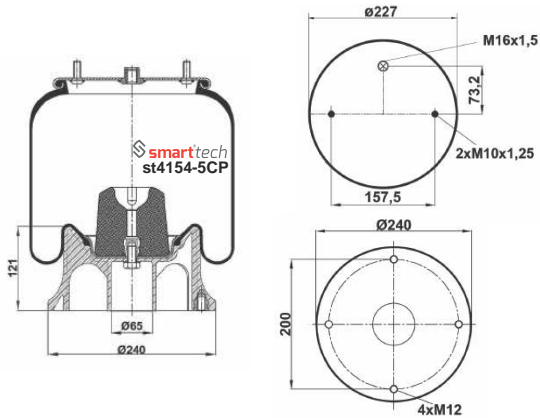

OEM REFERENCES

RENAULT V.I : 5 010 294 252 B
RENAULT V.I : 5 010 239 252

CROSS REFERENCES

CONTITECH : 4154 N P05

st4154-6C

Order No: 72320152