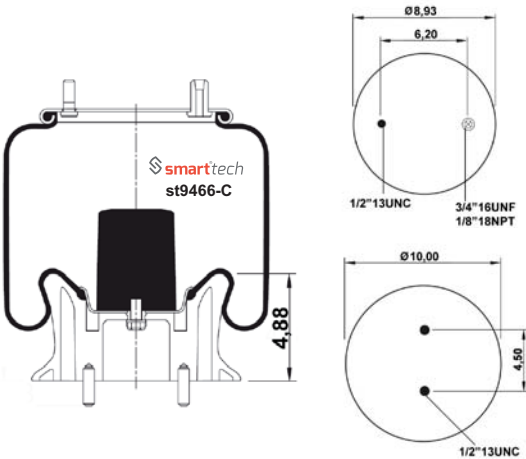

st9466-C

Order No: 46496741

OEM REFERENCES

TRIANGLE : 6363 / 8410
TRIANGLE : 8442

CROSS REFERENCES

FIRESTONE : 1T15MT-6 / W01 358 9466
CONTITECH : 9 10-16 P 410
GOODYEAR : 1R12-173 / 566-24-3-173
GOODYEAR : 1R12-197 / 566-24-3-180
GOODYEAR : 1R12-365 / 566-24-3-038
GOODYEAR : 1R12-902 / 566-24-3-074
AIRTECH : 135772 / 39466 K