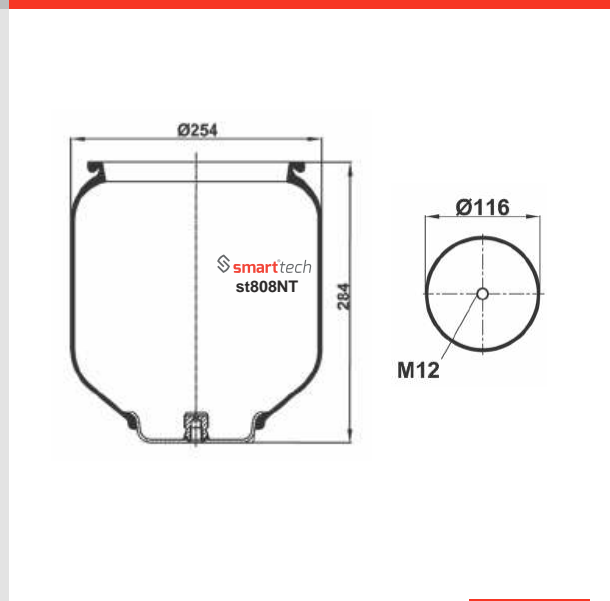

CROSS REFERENCES   OEM REFERENCES   Order No: 66010044   st808NT

CONTITECH : 808 NT

MAN : 81.43601.0044