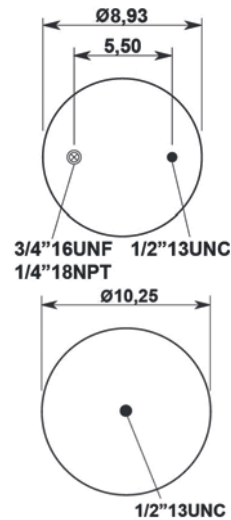

st9923-CP

Order No: 46296391

OEM REFERENCES

- TRIANGLE : 8429 6391

CROSS REFERENCES

- FIRESTONE : 1T15M-8 W01 358 9923
- CONTITECH : 9 10-17.5 P 429
- GOODYEAR : 1R12-481 566-24-3-097