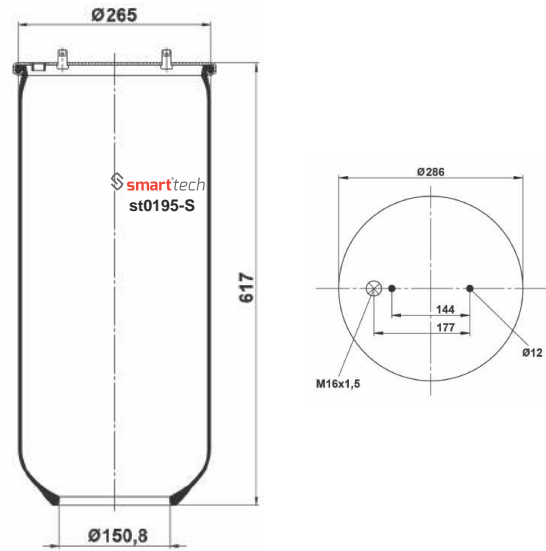

Service Assembly

CROSS REFERENCES	OEM REFERENCES
CONTITECH : 0195 N P01**SA	SCANIA : 1510195

Order No: 72510194

st0195-S