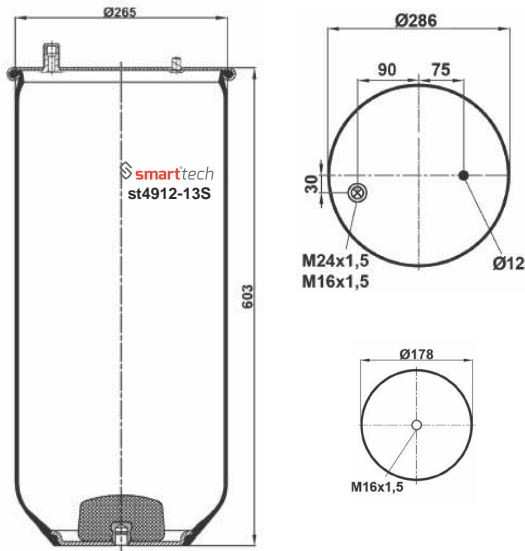

OEM REFERENCES

RENAULT : 5.010.557.355

CROSS REFERENCES

CONTITECH : 4912NP10**SA

st4912-13S

Order No: 74600328

OEM REFERENCES

RENAULT : 5.010.600.328

CROSS REFERENCES

CONTITECH : 4912NP13**SA

st4913-2S

Order No: 72379373