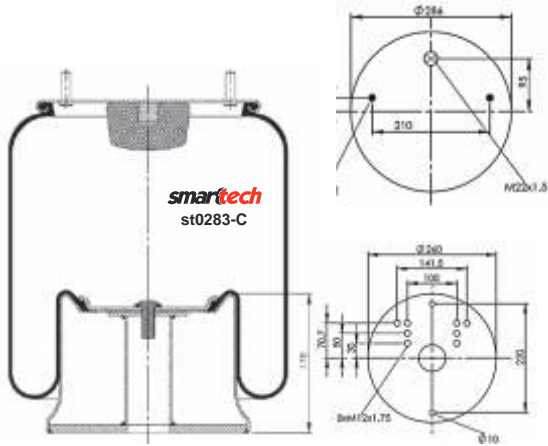

st0283-C

Order No: 62281502