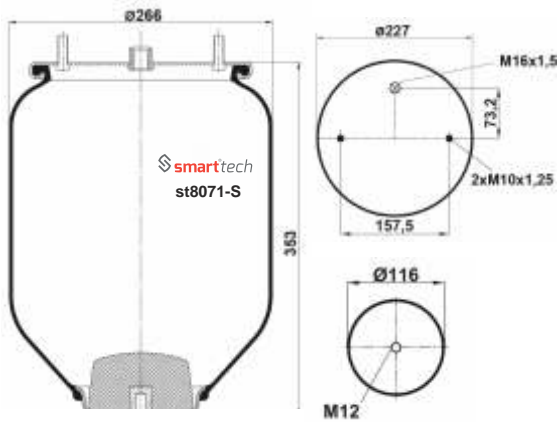

st8070-S

Order No: 74488070

OEM REFERENCES

CROSS REFERENCES

VIBRACOUSTIC : V 1 DK 19-1**SA

st8071-S

Order No: 74488071

OEM REFERENCES

CROSS REFERENCES

VIBRACOUSTIC : V1DK23F-1**SA

st8185-S

Order No: 84062852

OEM REFERENCES

CROSS REFERENCES

WEWELER : US06285F

FIRESTONE : 1T15MPW-9 W01M588185**SA
GOODYEAR : 1R12-748
PHOENIX : 1DK20B-1NP
AIRTECH : 38185 P 121722