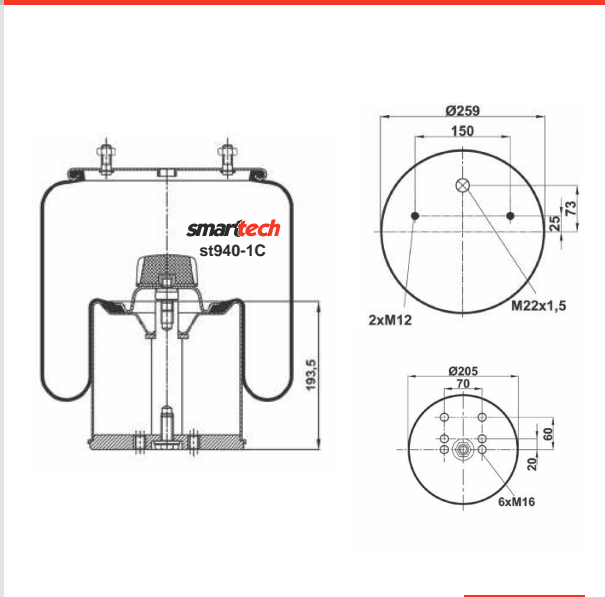

● Bolt Or Stud   ○ Threaded Hole   ⊗ Combination   ⊗ Stud Air Inlet

Original part numbers are only for informative purpose.

COMPLATE