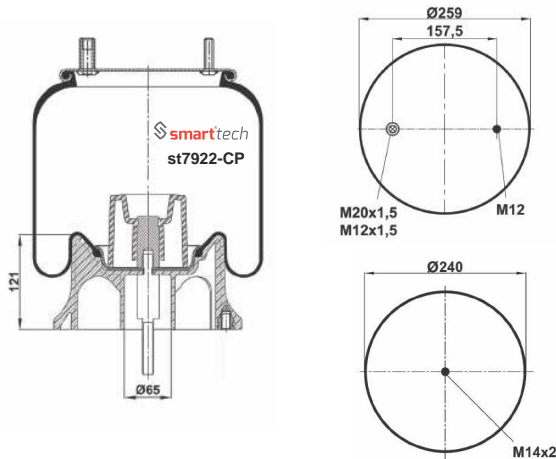

OEM REFERENCES

CROSS REFERENCES

VIBRACOUSTIC : V 1 DK 27 b-1**CPL

st7923-C

Order No: 46507924