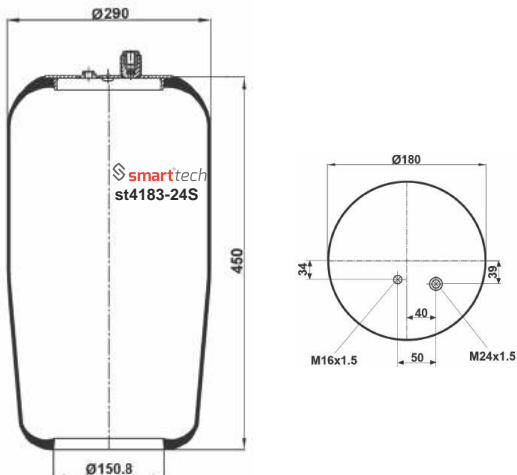

OEM REFERENCES

CROSS REFERENCES

MERCEDES BENZ : A 942 320 23 21

CONTITECH : 4183 N1