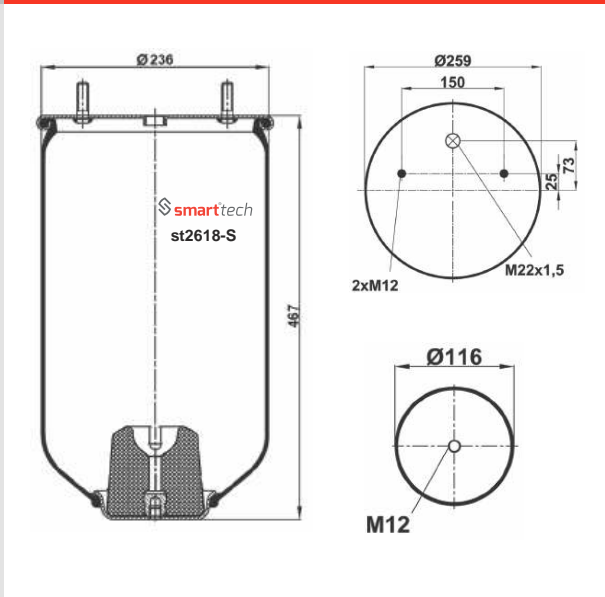

CROSS REFERENCES   OEM REFERENCES   Order No: 73300301   st2619-S

AIRTECH : 32619 P 132922

S.A.F : 4.284.3003.01