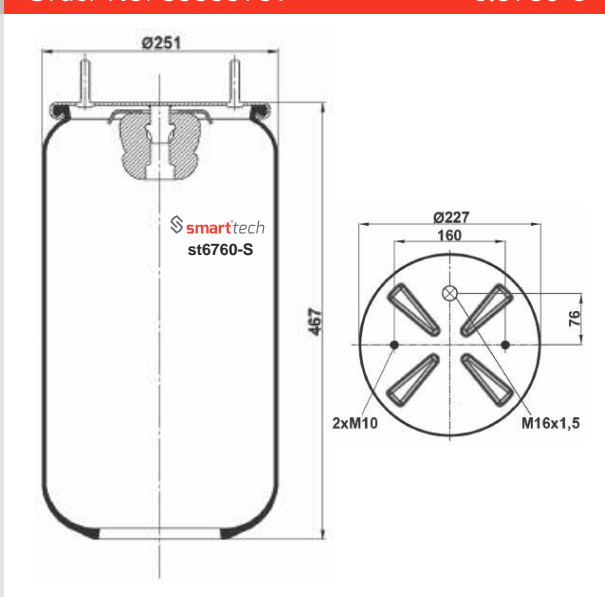

● Bolt Or Stud   ○ Threaded Hole   ⊗ Combination   ⊗ Stud Air Inlet

Original part numbers are only for informative purpose.