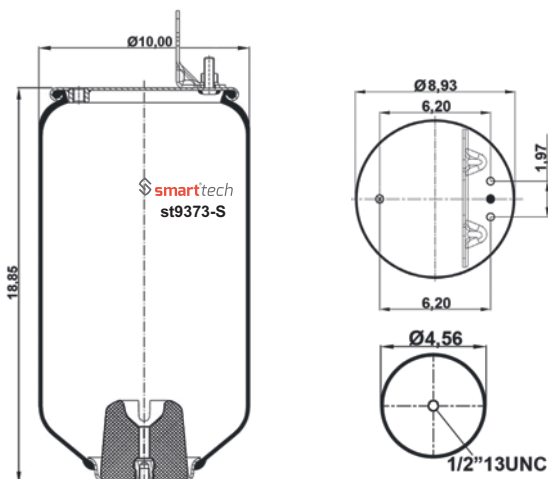

OEM REFERENCES

CROSS REFERENCES

HENDRICKSON : 57122-2

FIRESTONE : 1T15MT-8
FIRESTONE : W01 358 9373**SA
AIRTECH : 39373 P 122202