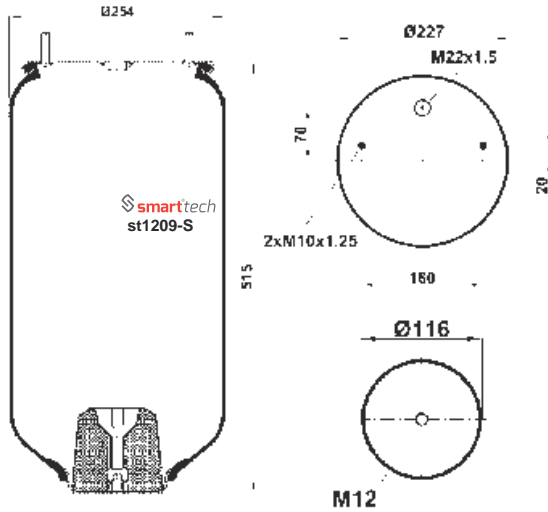

st1209-S

Order No: 99586289

OEM REFERENCES

CROSS REFERENCES

FIRESTONE : W01 M58 6289**SA

st1304-S

Order No: 35129001

OEM REFERENCES

CROSS REFERENCES