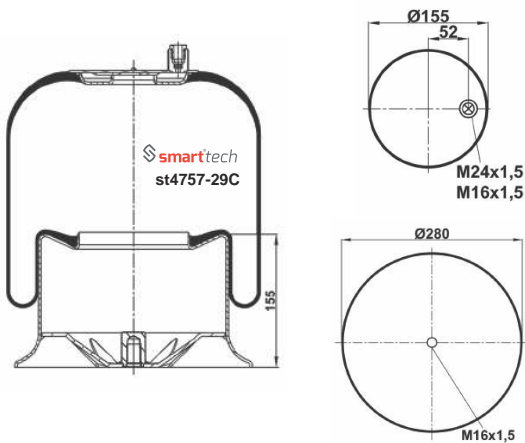

OEM REFERENCES

MERCEDES BENZ : A 942 320 32 21
MERCEDES BENZ : A 946 320 32 21

CROSS REFERENCES

CONTITECH : 4757 N P29