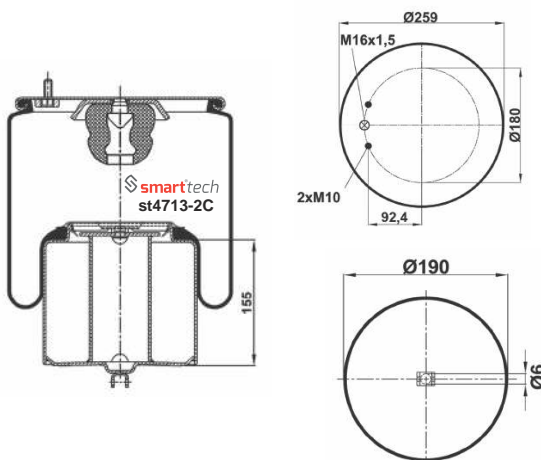

VOLVO : 1 076 594

CONTITECH : 4713 N P02
GOODYEAR : 1 R 12-762
CF GOMMA : 1 TS 300 28