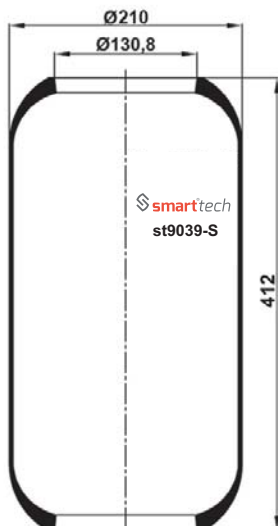

OEM REFERENCES

CROSS REFERENCES

FIRESTONE : W01 358 9010**SA

st9039-S

Order No: 63216134