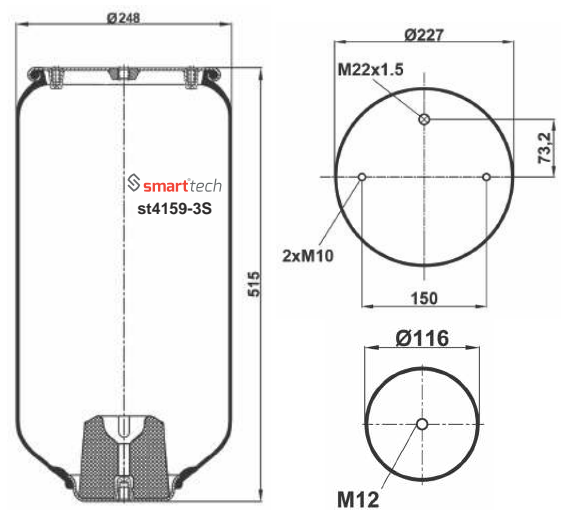

CROSS REFERENCES   OEM REFERENCES   Order No: 99415937   st4159-3S

AIRTECH : 34159-03 P 121422