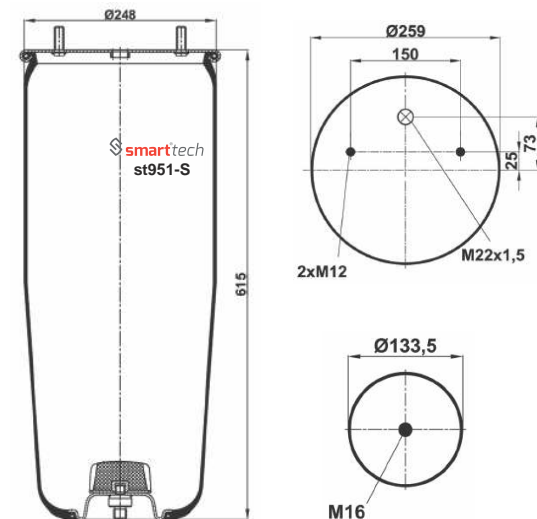

OEM REFERENCES

BPW : BPW 36-1
BPW : 05.429.40.05.0

CROSS REFERENCES

CONTITECH : 942 MB
FIRESTONE : 1T66D-13.5 W01 M58 8611
GOODYEAR : 1 R 14-700
PHOENIX : 1DK 32 L
TAURUS : UR 837-01T

st951-S

Order No: 27940720