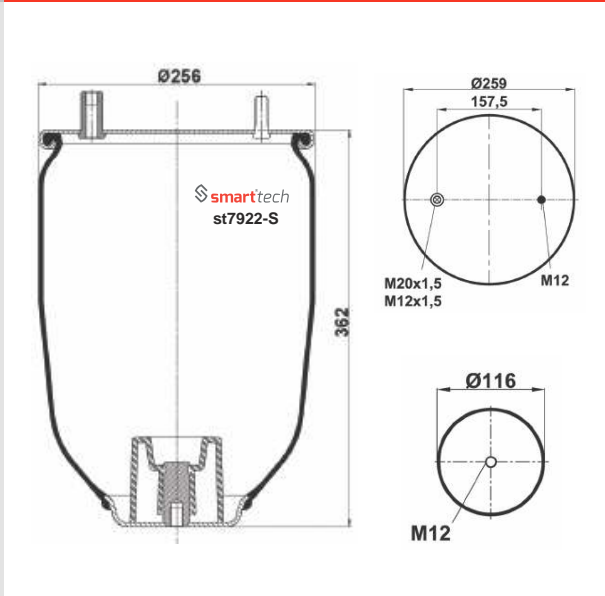

Service Assembly

Special for trucks and busses

www.smarttech.com.tr

SERVICE ASSEMBLY

CROSS REFERENCES   OEM REFERENCES   Order No: 46507921   st7922-S

VIBRACOUSTIC : V 1 DK 27 b-1**SA

CROSS REFERENCES   OEM REFERENCES   Order No: 4650723   st7923-S

VIBRACOUSTIC : V 1 DK 27 b-2**SA