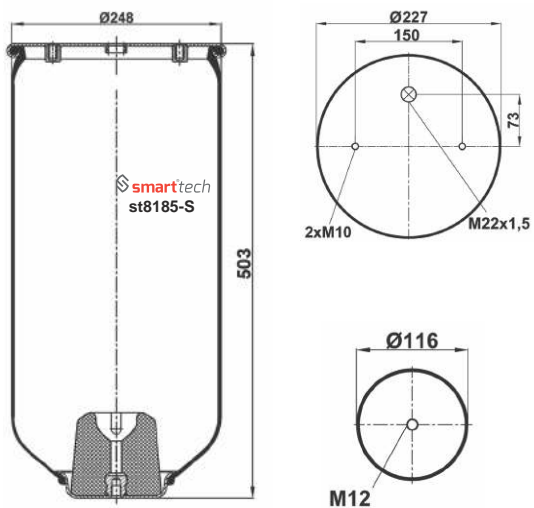

OEM REFERENCES

CROSS REFERENCES

VIBRACOUSTIC : V1DK23F-1**SA

st8185-S

Order No: 84062852