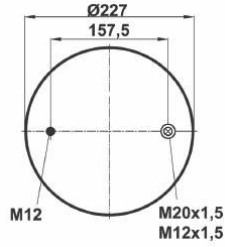

st4156-6C

Order No: 35207001