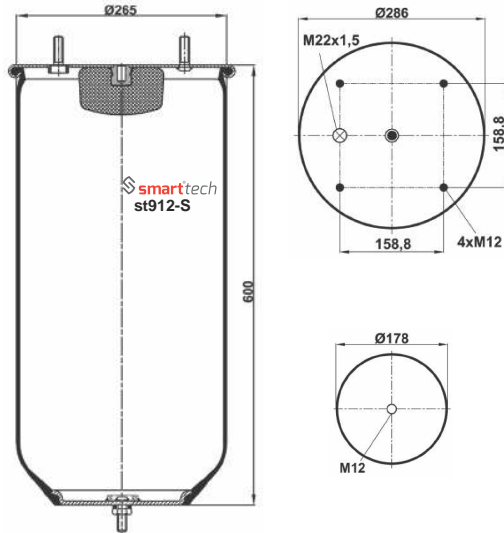

OEM REFERENCES

HENDRICKSON : Y507782
R.O.R./MERITOR : 21222673
S.A.F : 3.229.0005.01
S.A.F : 3.229.0013.00
S.A.F : 3.229.0006.01
WEWELER : Us96881

CROSS REFERENCES

AIRTECH : 3912 K**SA 132062