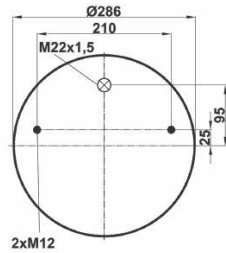

st4028-S

Order No: 75015322