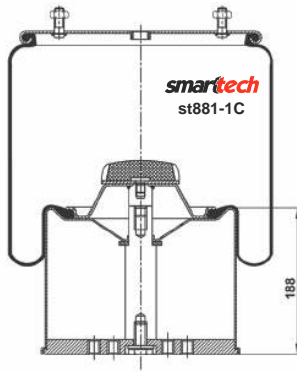

st881-1C

Order No: 27940141

OEM REFERENCES

BPW : BPW 36
BPW : 05.429.40.14.1

CROSS REFERENCES

CONTITECH : 881 MB**CA

st881-1CP

Order No: 27943510