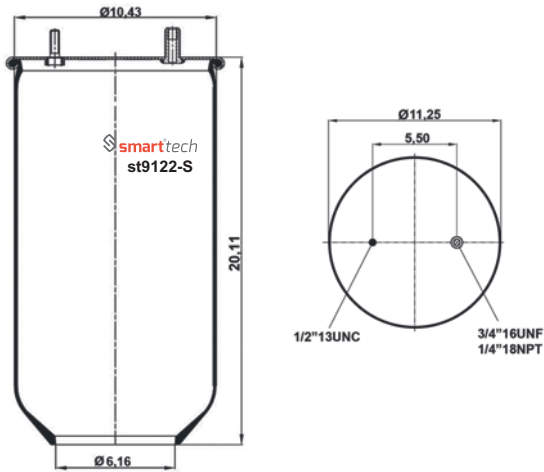

st9122-S

Order No: 46506002

OEM REFERENCES

HENDRICKSON : B3830
NEWAY : 90557 020/076/077

CROSS REFERENCES

FIRESTONE : 1T19L-11 W01 358 9122**SA
GOODYEAR : 1R13-038**SA

st9130-S

Order No: 46213160