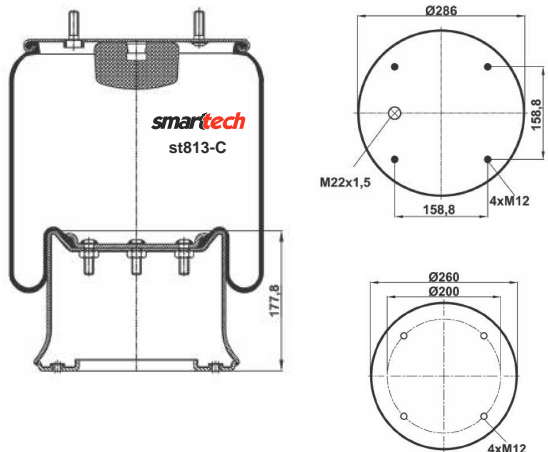

CROSS REFERENCES

CONTITECH : 813 MB
FIRESTONE : 1T19L-11 W01 M58 6364
GOODYEAR : 1R14 -705
PHOENIX : 1D 28 B-2 E-2
DUNLOP UK : PNP 311770000
DUNLOP FR : D13B02
DUNLOP FR : D13B19
CF GOMMA : 1 T 19 E-2 - 87408
TAURUS : KR 622-26

OEM REFERENCES

HENDRICKSON EUROPE : G505 859
HENDRICKSON EUROPE : Y505 859/01
NEWAY : 21215633
PEGASO : 175005
R.O.R/MERITOR : 21215633
RENAULT V.I : 5010130925
RENAULT V.I : 5000790692
S.A.E. : 8403/102
S.A.F : 2.229.0003.00
S.A.F : 2.229.2103.00
S.A.F : 2.229.2403.00
S.A.F : 2.229.2603.00
SAMRO : 2500009
T.E.C. : 505859/01
TERBERG : 21071483
TITAN : 916 8770 0000
TRAILOR : 003 6158 E
TRAILOR : 6502 2347 Y
TRAILOR : 6502 3482
TROUILLET : ST 225-675
VIBERTI : 128 147 122
VIBERTI : 644 285
WEWELER : US 07345
WEWELER : US 87408
YORK : 785170

st813-1C

Order No: 73000304