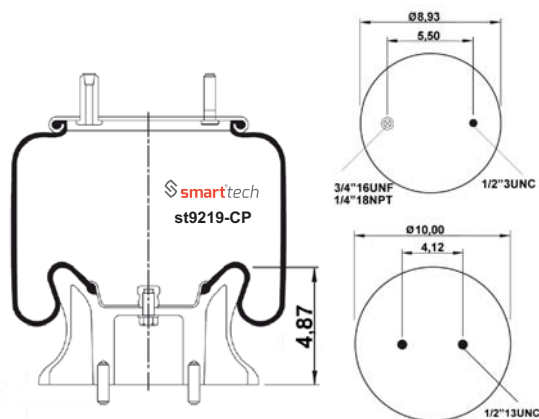

st9219-CP

Order No: 85352223

OEM REFERENCES

CROSS REFERENCES

FIRESTONE : 1T15M-6 / W01 358 9219
CONTITECH : 9 10-16 P 408
GOODYEAR : 1R12-151 / 566-24-3-038
GOODYEAR : 1R12-182
AIRTECH : 137112 / 39219 KPP