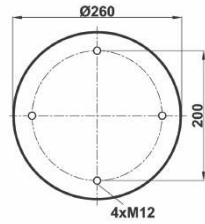

st4156-6C

Order No: 35207001