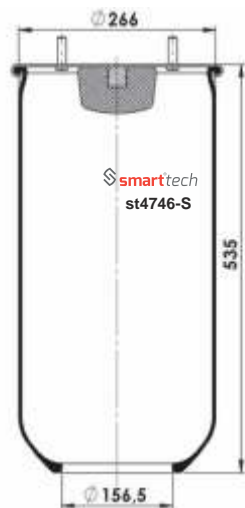

OEM REFERENCES

CROSS REFERENCES

CONTITECH : 4737 N

st4746-S

Order No: 46100003