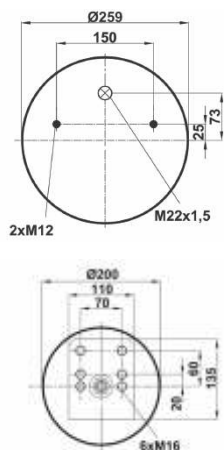

OEM REFERENCES

BPW : BPW 30
BPW : 05.429.43.20.0

CROSS REFERENCES

CONTITECH : 941 MB**CPL
FIRESTONE : 1T17D-8.3 W01M588619**CPL
GOODYEAR : 1R11-743
PHOENIX : 1 DK 21**CPL
DUNLOP FR : D11B30**CPL
CF GOMMA : 1 TC 300-36