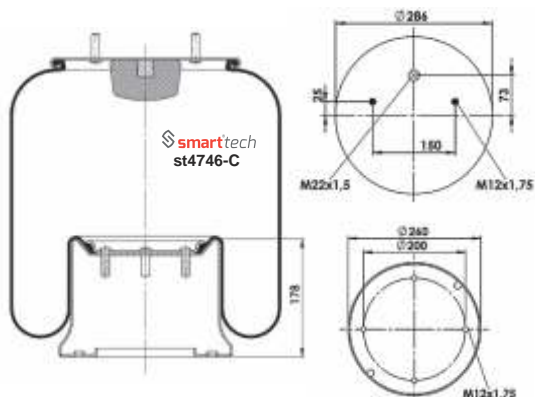

OEM REFERENCES

HENDRICKSON : QE100003

CROSS REFERENCES

FIRESTONE : 1T19-L12 / W01 M58 8769
GOODYEAR : 1R14-746 / 566-28-3-030