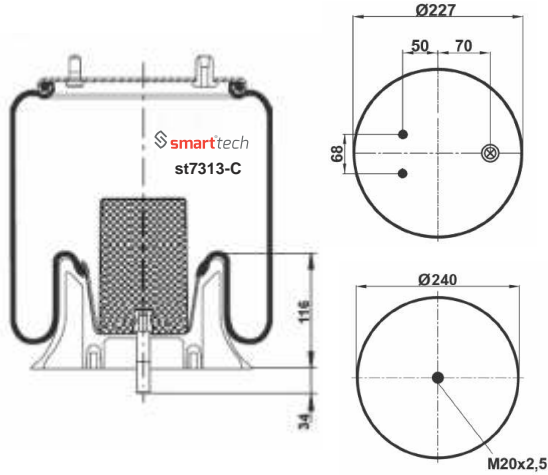

COMPLATE

Bolt Or Stud
 Threaded Hole
 ⊗ Combination
 ⊗ Stud Air Inlet

Original part numbers are only for informative purpose.

st7313-C

Order No: 48458555

OEM REFERENCES

EUROCARGO : 120 E
IVECO : 9945 8555/7
NEWAY : MO 5570 19
NEWAY : MO 5570 20
NEWAY : MO 5570 30
NEWAY : MO 5570 31