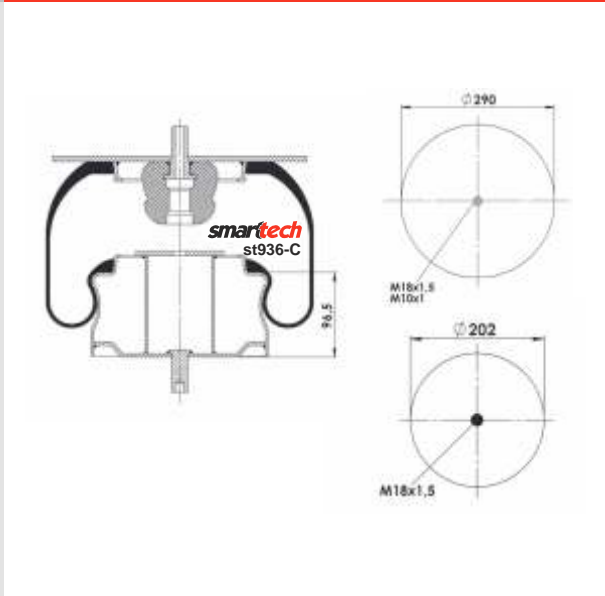

Complate

Special for trucks and busses

www.smarttech.com.tr

CROSS REFERENCES   OEM REFERENCES   Order No: 74787901   st936-C

CONTITECH : 936 MB

CROSS REFERENCES   OEM REFERENCES   Order No: 27941141   st940-C

CONTITECH : 940 MB**CA
FIRESTONE : 1T17D-4.3 W01 M58 8609
GOODYEAR : 1R11-763
PHOENIX : 1DK 21 K**CA
DUNLOP FR : D11B31

BPW : BPW 30K
BPW : 05.429.41.14.1
BPW : 05.429.41.23.1
BPW : 05.429.41.27.1
BPW : 05.429.41.53.1
BPW : 05.429.42.19.1
BPW : 05.429.42.41.1
BPW : 05.429.43.21.0
GRANNING : 15916