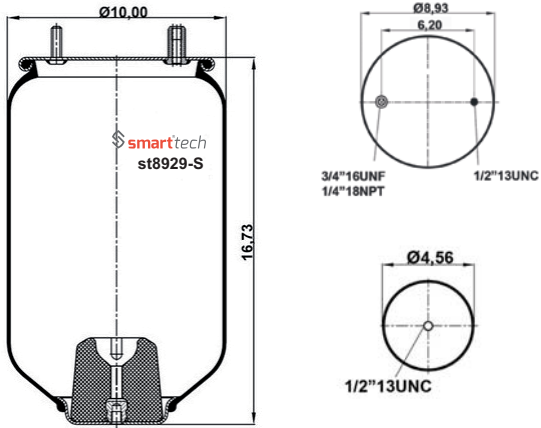

st8929-S

Order No: 46100015

OEM REFERENCES

CROSS REFERENCES

FIRESTONE : W01 358 8929**SA

st9010-S

Order No: 46711565