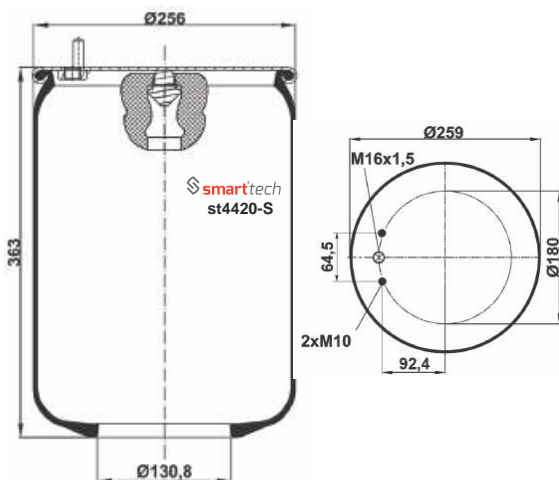

OEM REFERENCES

VOLVO : 1076075

CROSS REFERENCES

CONTITECH : 4420 N P01**SA