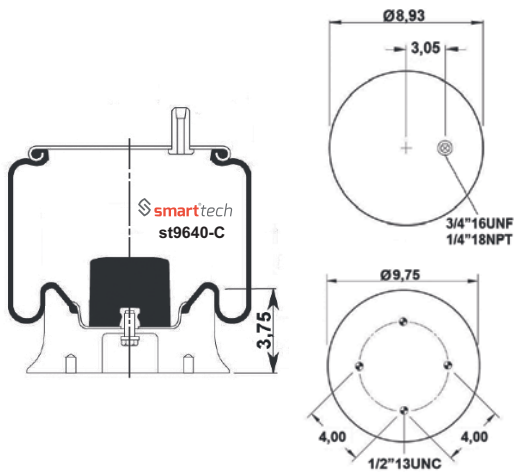

OEM REFERENCES

HENDRICKSON : S20223
HENDRICKSON : HT-190T
HENDRICKSON : HS-190T
TRIANGLE : 8427 6388

CROSS REFERENCES

FIRESTONE : 1T15MT-3 W01 358 9640
CONTITECH : 9 10-12 A 427
GOODYEAR : 1R12-367 566-24-3-076

st9645-CP

Order No: 46723612