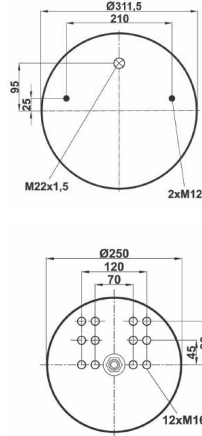

st881-1C

Order No: 27940141

OEM REFERENCES

BPW : BPW 36
BPW : 05.429.40.14.1

CROSS REFERENCES

CONTITECH : 881 MB**CA

st881-1CP

Order No: 27943510