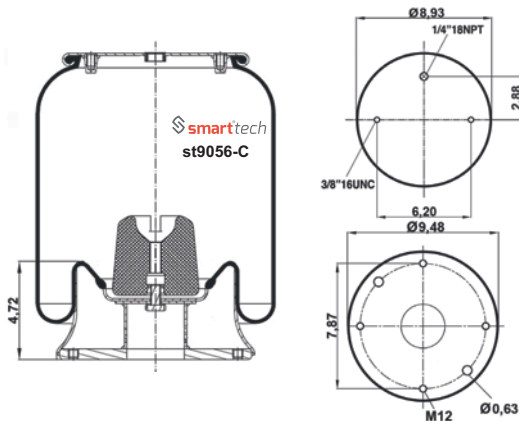

OEM REFERENCES

DAF : 656991

CROSS REFERENCES

FIRESTONE : 1T15M-4 W01 D08 9056

st9069-CP

Order No: 46302456