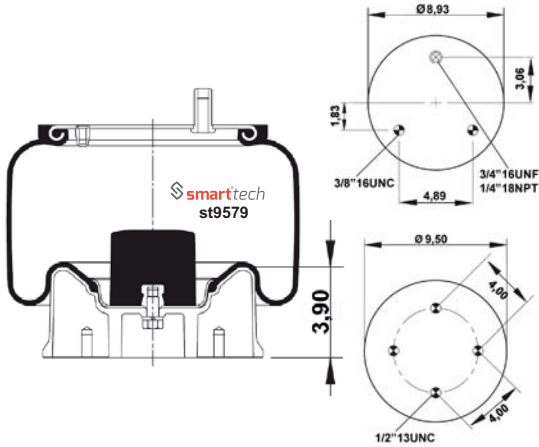

st9579

Order No: 46721208

OEM REFERENCES

HENDRICKSON TRAILER : S21208

CROSS REFERENCES

FIRESTONE : 1T15VP-4 / W01 358 9579
CONTITECH : 9 10-13.5 S 881

st9617

Order No: 46978514