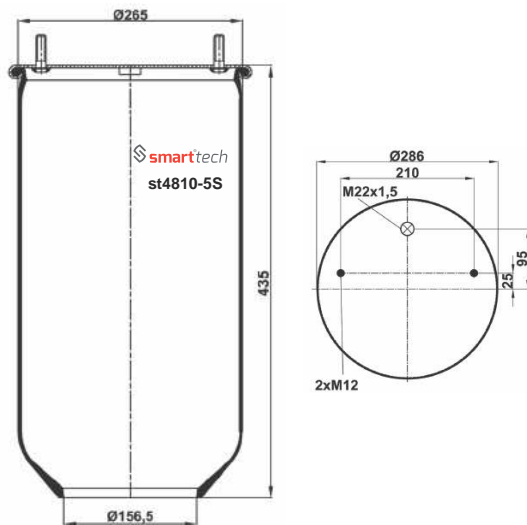

OEM REFERENCES

MERCEDES BENZ : A 942 327 04 01

CROSS REFERENCES

CONTITECH : 4759 N

st4810-5S

Order No: 73212700

OEM REFERENCES

S.A.F. : 3.229.0027.00
S.A.F. : 3.229.2127.00
S.A.F. : 3.229.2227.00

CROSS REFERENCES

CONTITECH : 4810 N P05**SA
FIRESTONE : 1T19L-7 W01 M58 6338**SA
GOODYEAR : 1R14-730**SA
PHOENIX : 1D 28 A-10
DUNLOP FR : D13B25
CF GOMMA : 1T19E-1 205456
TAURUS : KR 621-18

st4813-7S

Order No: 72107673