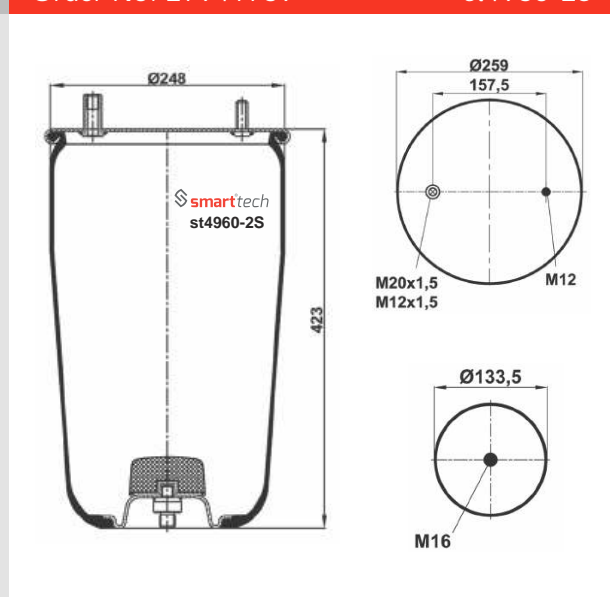

CROSS REFERENCES   OEM REFERENCES   Order No: 27941769   st4960-2S

CONTITECH : 4960 N P02
GOODYEAR : 1R11-801
SPRINGRIDE : D11U44

BPW : BPW 30K
BPW : 05.429.41.77.0