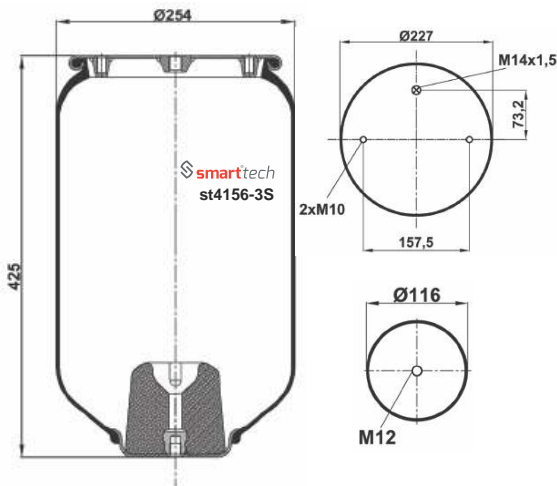

FIRESTONE : 1T15 M-6 W01 358 0734

st4156-5S

Order No: 35001470

OEM REFERENCES

CROSS REFERENCES