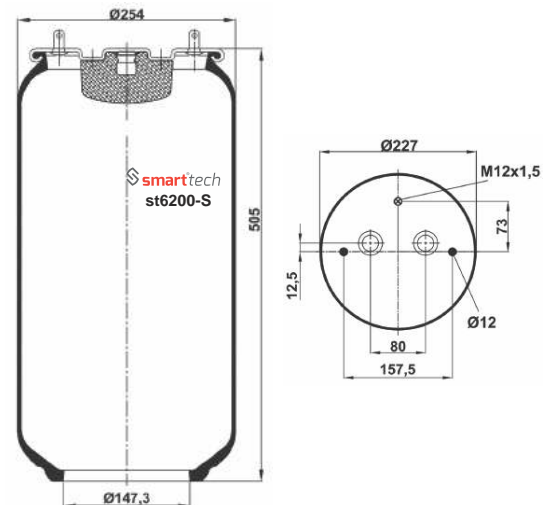

OEM REFERENCES

SCANIA : 1386200

Order No: 72386200

st6200-S

● Bolt Or Stud   ○ Threaded Hole   ⊗ Combination   ⊗ Stud Air Inlet

Original part numbers are only for informative purpose.