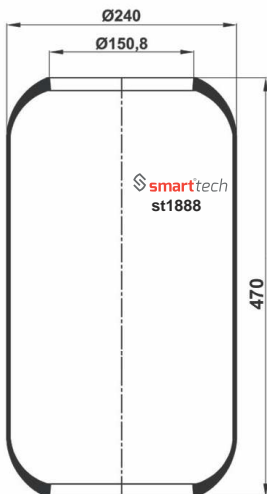

CROSS REFERENCES

- CONTITECH : 1886 N

st1888 Order No: 66010163