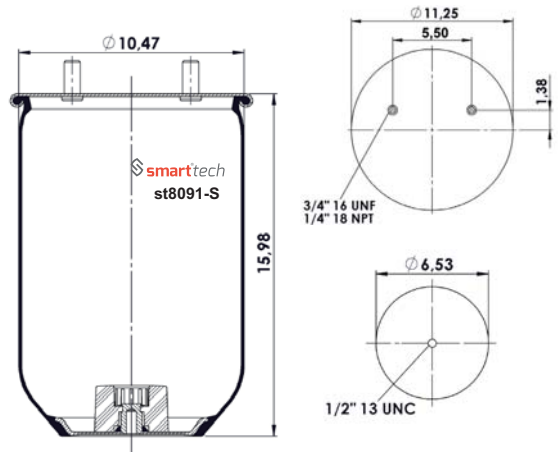

OEM REFERENCES

Order No: 46721783

st8091-S