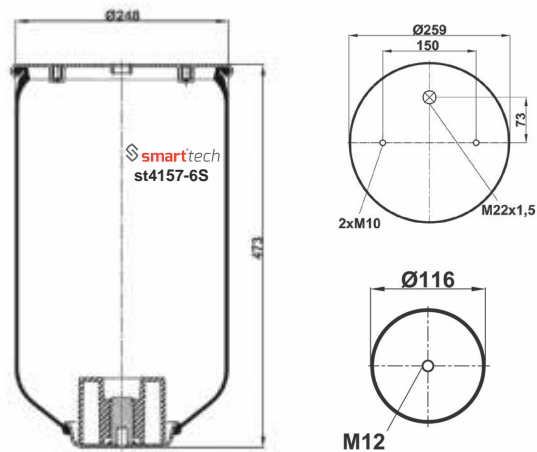

OEM REFERENCES

SCHMITZ : 751065
WEWELER : US06316

CROSS REFERENCES

CONTITECH : 4157NP06**SA