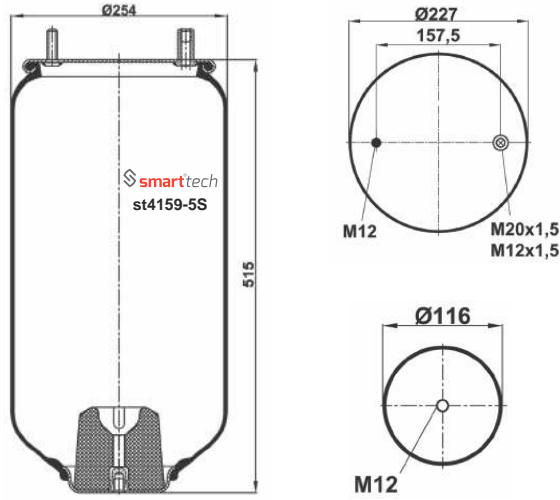

st4159-5S

Order No: 99415957

OEM REFERENCES

CROSS REFERENCES

CONTITECH : 4159 N P05
FIRESTONE : 1T15M-9 W01 M58 0736
GOODYEAR : 1 R 12-761
PHOENIX : 1DK 21 B-5
SPRINGRIDE : D12U04

st4183-23S

Order No: 62202221