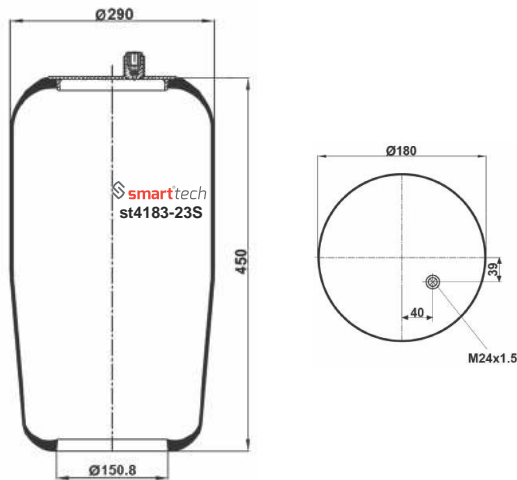

OEM REFERENCES

CROSS REFERENCES

MERCEDES BENZ : A 942 320 22 21

CONTITECH : 4183 N2

st4183-24S

Order No: 62202320