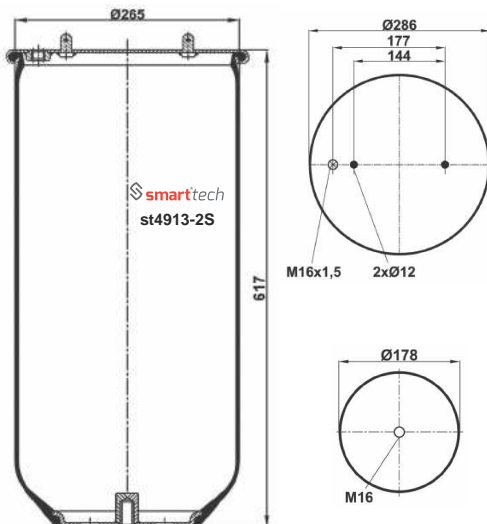

OEM REFERENCES

SCANIA : 1379393

CROSS REFERENCES

CONTITECH : 4913 N P04