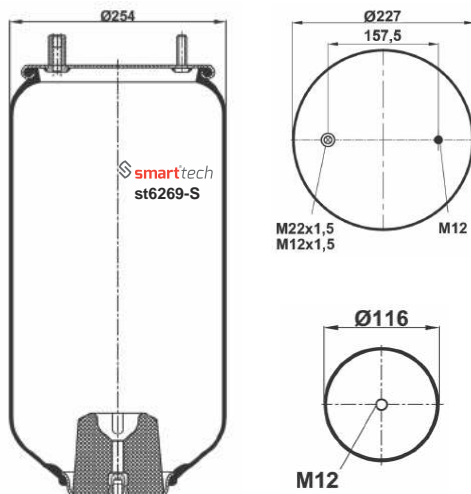

MERCEDES BENZ : A 942 327 07 01
HENDRICKSON : HS 505552

FIRESTONE : 1T15M-6 W01 M58 6269**SA