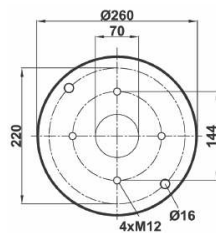

OEM REFERENCES

CROSS REFERENCES

CONTITECH : 4156 N P07

st8747-C

Order No: 62280402