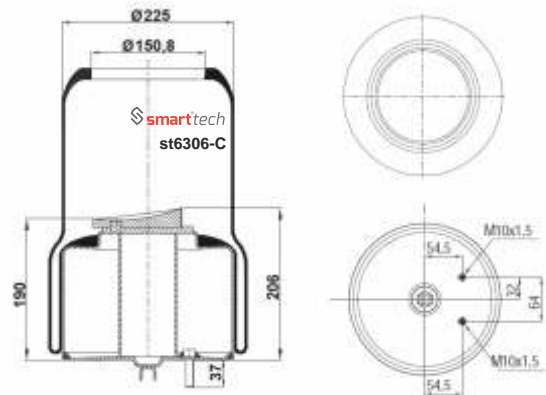

Complate

Special for trucks and busses

www.smarttech.com.tr

CROSS REFERENCES

AIRTECH : 36306 T / 132562

OEM REFERENCES

VOLVO : 20 573 306

Order No: 85573306

st6306-C

CROSS REFERENCES

FIRESTONE : W019686318