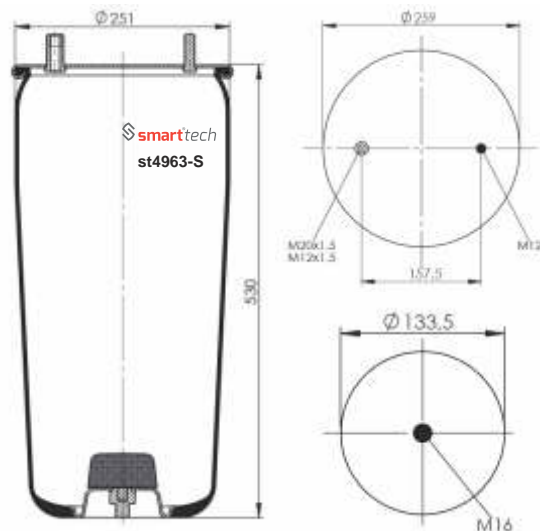

Order No: 27942030

OEM REFERENCES

BPW : BPW 30
BPW : 05.429.42.03.0

CROSS REFERENCES

CONTITECH : 4962 N P02

st4963-S

Order No: 27942540

OEM REFERENCES