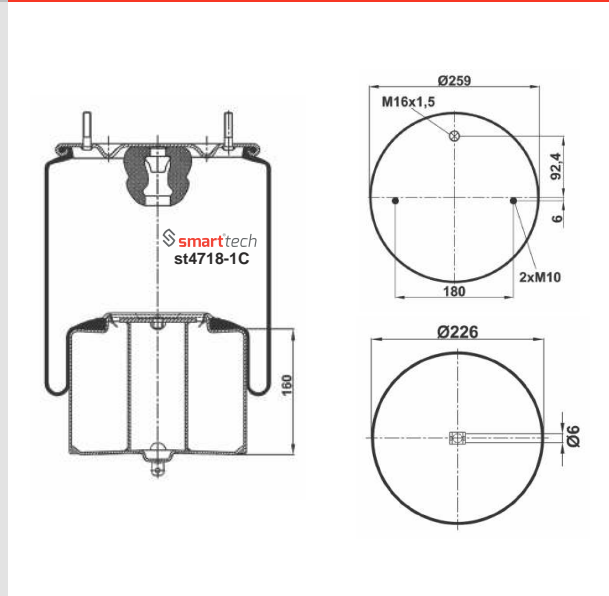

Complate

CROSS REFERENCES   OEM REFERENCES   Order No: 85079719   st4718-1C

CONTITECH : 4718 N P01

VOLVO : 1 075 363
VOLVO : 1 079 718
VOLVO : 20 554 759