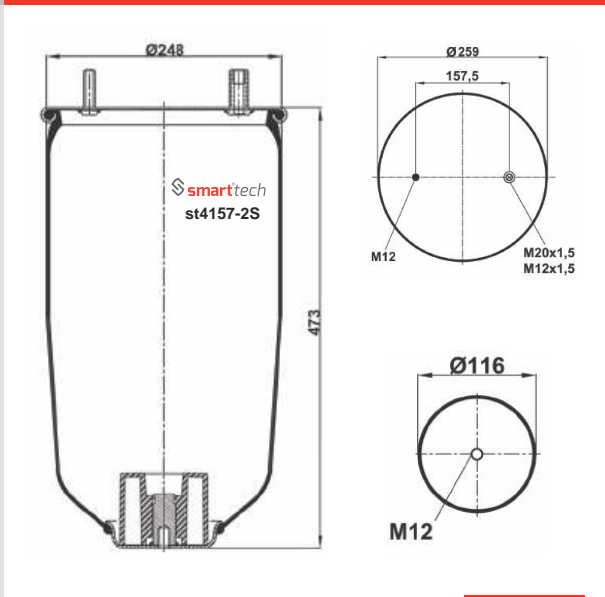

ACERBI : 441901
 FRUEHAUF : UJB0975
 SMB : M060924

● Bolt Or Stud ○ Threaded Hole ⊗ Combination ⊗ Stud Air Inlet

Original part numbers are only for informative purpose.

st4157-4S

Order No: 62281401

OEM REFERENCES