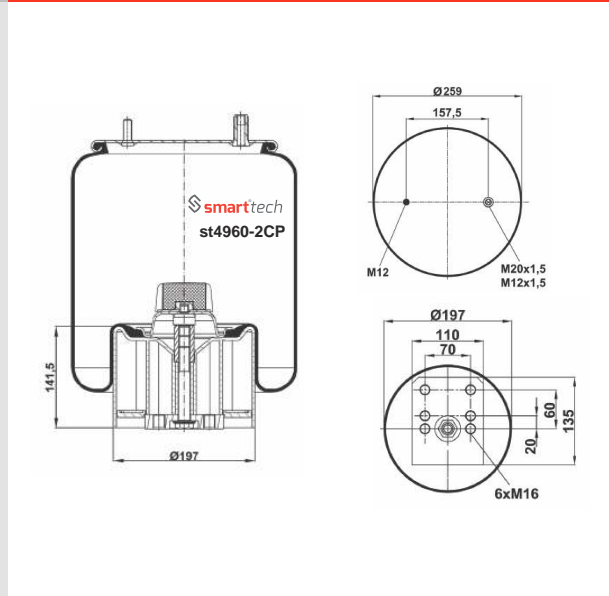

Complate

CROSS REFERENCES   OEM REFERENCES   Order No: 27941770   st4960-2CP

CONTITECH : 4960 N P02**CPL

BPW : BPW 30K
BPW : 05.429.41.77.0