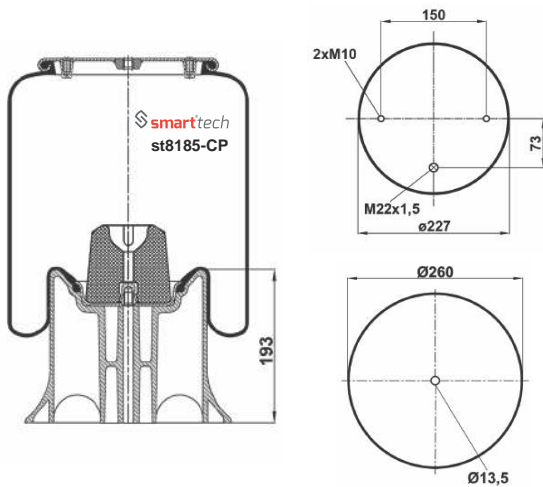

WEWELER : US 069285 F

FIRESTONE : 1T15MPW-9 W01 M58 8185