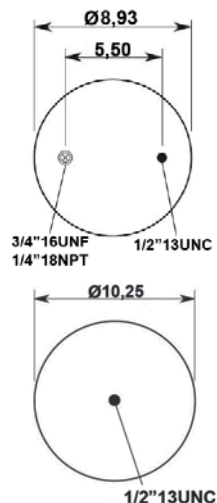

st9935-CP

Order No: 35557157

OEM REFERENCES

- NEWAY : 90557157

CROSS REFERENCES

- FIRESTONE : 1T15M-7.5 W01 358 9935