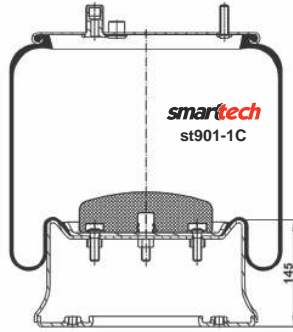

st901-1C

Order No: 74052722

OEM REFERENCES

NEWAY : M0057000
RENAULT V.I : 5.010.052.722
RENAULT V.I : 5.010.130.683
RENAULT V.I : 5.010.151.698

CROSS REFERENCES

CONTITECH : 901 MB

st902-C

Order No: 74211724