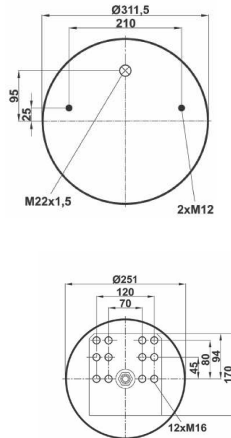

OEM REFERENCES

BPW : BPW 36
BPW : 05.429.43.51.0

CROSS REFERENCES

CONTITECH:881 MB**CPL
FIRESTONE :1T66F-10.8 W01M588966**CPL
GOODYEAR :1 R 14-748
DUNLOP FR:D14 B 41**CPL
CF GOMMA:1 TC 360-45**CPL
TAURUS :KR 836-05**CPL

st887-1C

Order No: 33141525