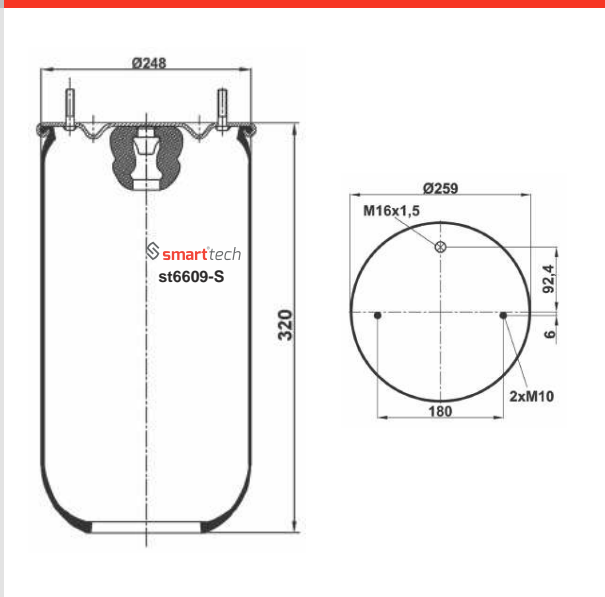

CROSS REFERENCES   OEM REFERENCES   Order No: 85555759   st6760-S

AIRTECH : 36760 P