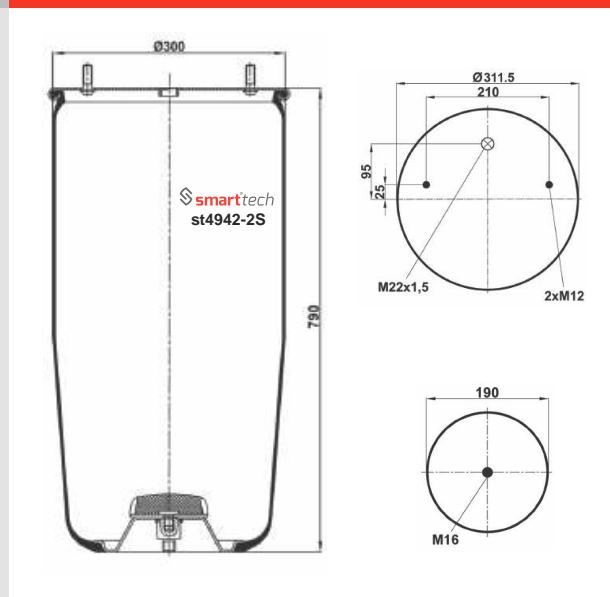

CROSS REFERENCES   OEM REFERENCES   Order No: 27941090   st4942-2S

CONTITECH : 4942 N P02

BPW : BPW 36-2
BPW : 05.429.41.09.0