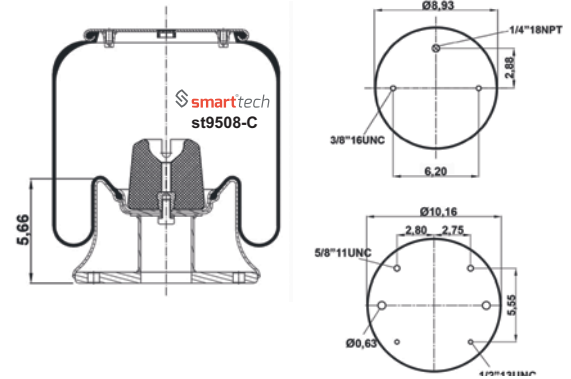

OEM REFERENCES

FRUEHAUF/SMB : UJB 1304-1
FRUEHAUF/SMB : UJA 0930

Order No: 35213041

st9508-C

CROSS REFERENCES

FIRESTONE : 1T15LA-0 W01 358 9541
FIRESTONE : 1T15KW-0 W01 358 9541
CONTITECH : 9 9-10 P 861