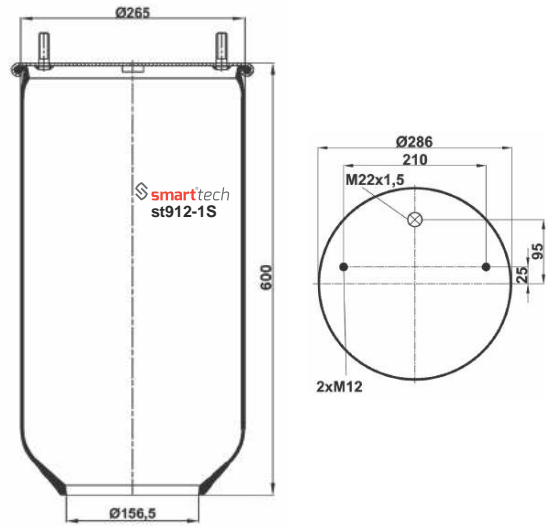

Service Assembly

Special for trucks and busses

www.smarttech.com.tr

SERVICE
ASSEMBLY

CROSS REFERENCES	OEM REFERENCES
CONTITECH : 912 N P01**SA	RENAULT : 5.010.239.312 SAF : 3.229.0030.00

Order No: 74239212

st912-1S