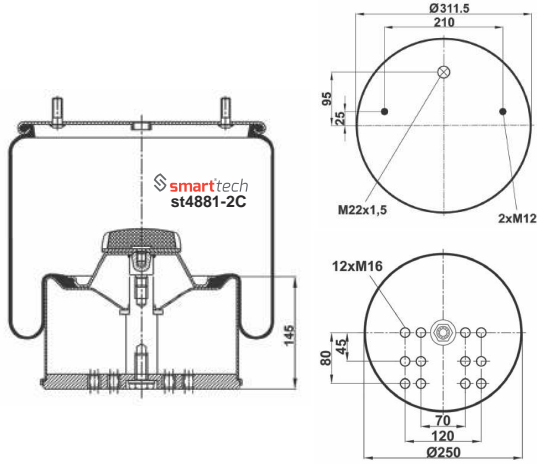

st4881-2C

Order No: 27941011

OEM REFERENCES

CROSS REFERENCES

AIRTECH : 34881 K 130782

st4882-5C

Order No: 66006036

OEM REFERENCES

CROSS REFERENCES