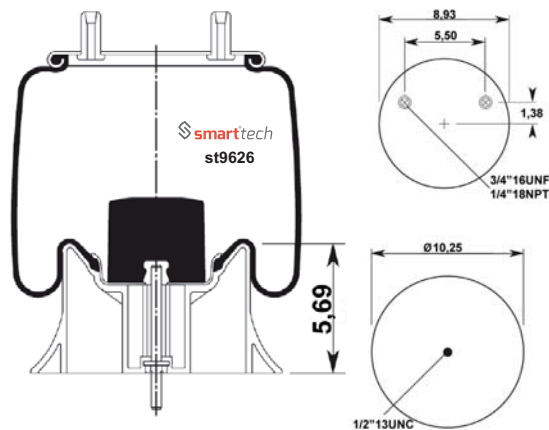

For American Vehicles

CROSS REFERENCES

FIRESTONE : 1T15L-6 7 W01 358 9626
CONTITECH : 9 9-16 P 568

OEM REFERENCES

TRIANGLE : 6524 / 8568
HENDRICKSON TRAILER : S23720

Order No: 46723720

st9626