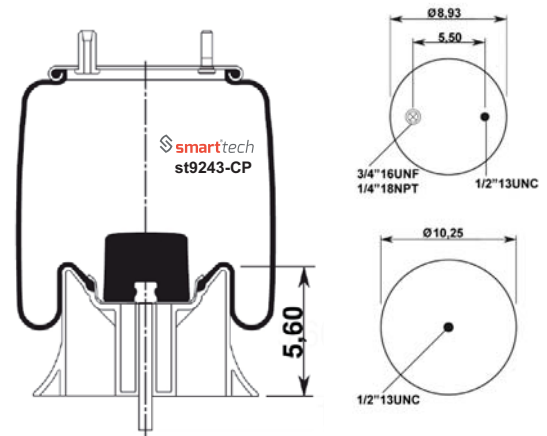

OEM REFERENCES

Order No: 35557112

st9243-CP