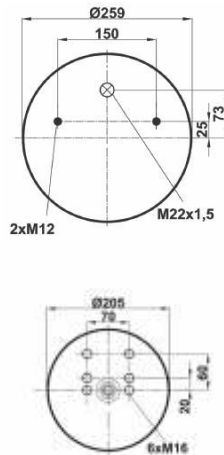

OEM REFERENCES

BPW : 05.429.40.10.1
BPW : 05.429.40.28.1
BPW : 05.429.40.36.1
BPW : 05.429.40.59.1
BPW : 05.429.41.14.1
BPW : 05.429.41.23.1
BPW : 05.429.41.27.1
BPW : 05.429.41.53.1
BPW : 05.429.42.19.1
BPW : 05.429.43.21.0
BPW : BPW 30

CROSS REFERENCES

CONTITECH : 941 MB**CA
FIRESTONE : 1T17D-8.3 W01 M58 8619
GOODYEAR : 1R11-701
PHOENIX : 1 DK 21**CA
DUNLOP FR : D11B30
CF GOMMA : 1 TC 300-36 204466
CF GOMMA : 1 TC 300-36 206356

st941-CP

Order No: 27943200