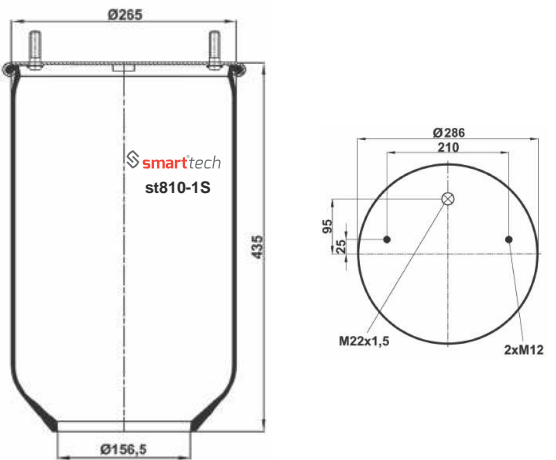

● Bolt Or Stud   ○ Threaded Hole   ⊗ Combination   ⊗ Stud Air Inlet

Original part numbers are only for informative purpose.