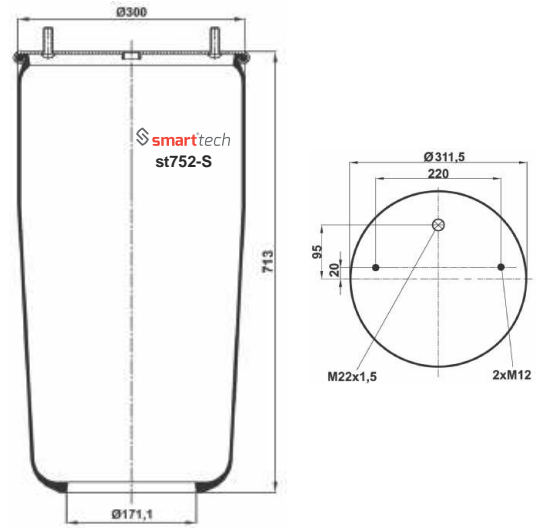

CONTITECH : 726 N P01

Service Assembly

Special for trucks and busses

www.smarttech.com.tr

SERVICE
ASSEMBLY

CROSS REFERENCES OEM REFERENCES Order No: 42247100 st752-S

CONTITECH : 752 N P01

GIGANT : 247100