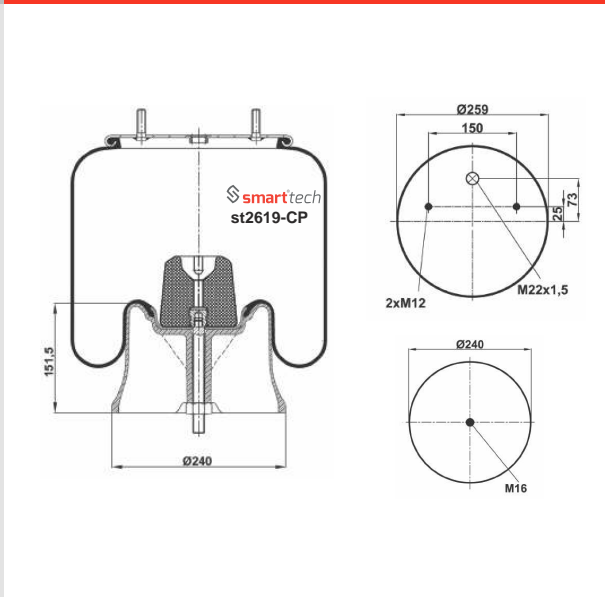

CROSS REFERENCES   OEM REFERENCES   Order No: 99272502   st2725-2C

AIRTECH : 32725-02 K 135401