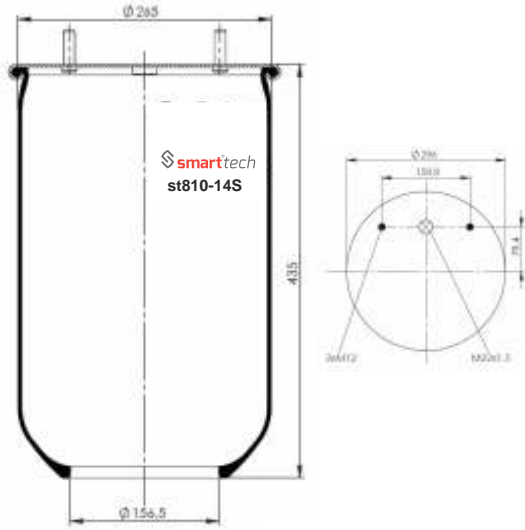

AIRTECH : 3810-01P

● Bolt Or Stud ○ Threaded Hole ⊗ Combination ⊗ Stud Air Inlet

Original part numbers are only for informative purpose.

st810-14S

Order No: 66010045

OEM REFERENCES

CROSS REFERENCES

AIRTECH : 3810-14 P