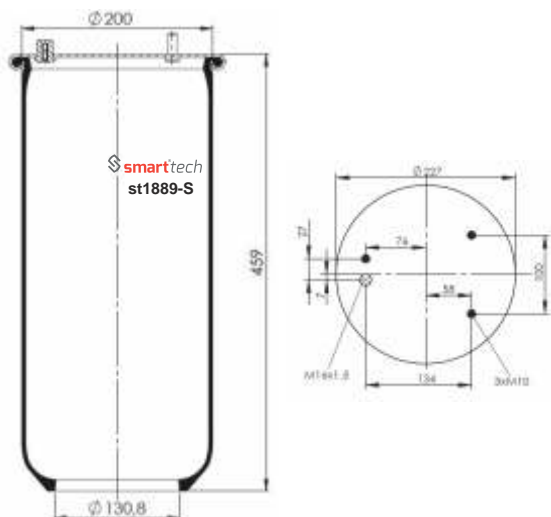

OEM REFERENCES

CROSS REFERENCES

CONTITECH : 1889NP02**SA