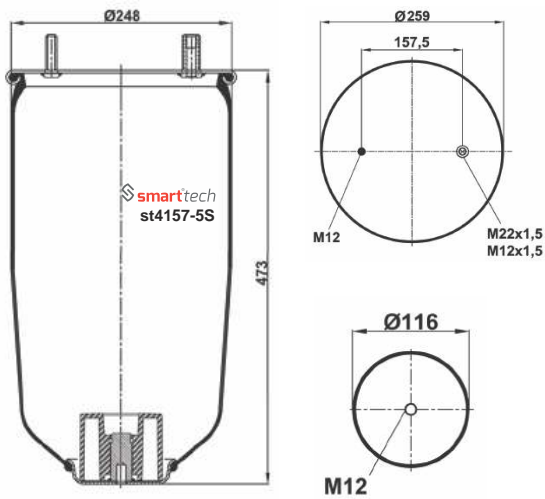

OEM REFERENCES

GRANNING : 15732
R.O.R./MERITOR : 21222442
WEWELER : US07074

CROSS REFERENCES

CONTITECH : 4157 N P05**SA
PHOENIX : 1DK 21 A-3**SA
DUNLOP FR : D12B17**SA
CF GOMMA : 1T300-38 205598**SA
TAURUS : KR 915-54**SA

st4157-6S

Order No: 75751064