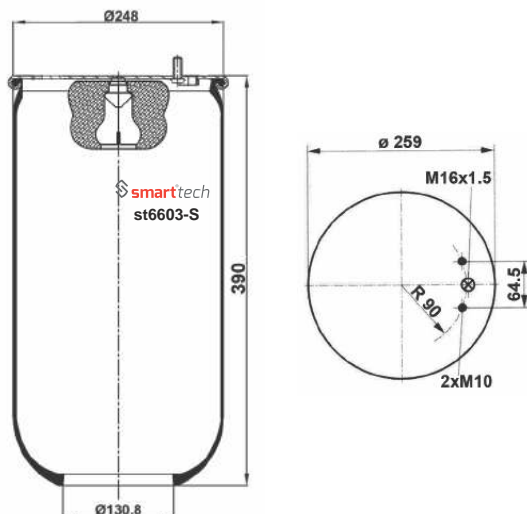

OEM REFERENCES

CROSS REFERENCES

CONTITECH : 6603 N P01**SA