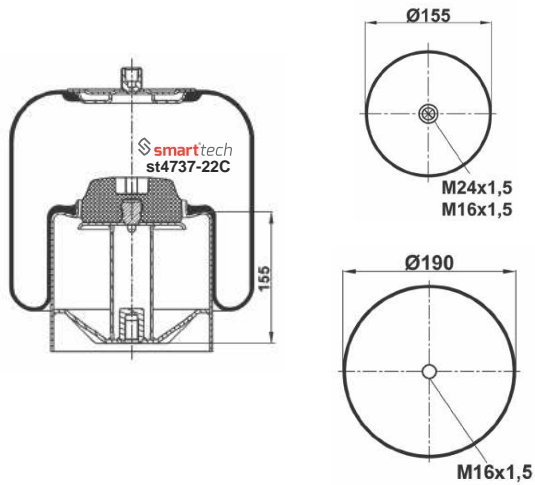

OEM REFERENCES

MERCEDES BENZ : A 946 320 39 21

CROSS REFERENCES

CONTITECH : 4737 N P22

st4746-C

Order No: 46100004