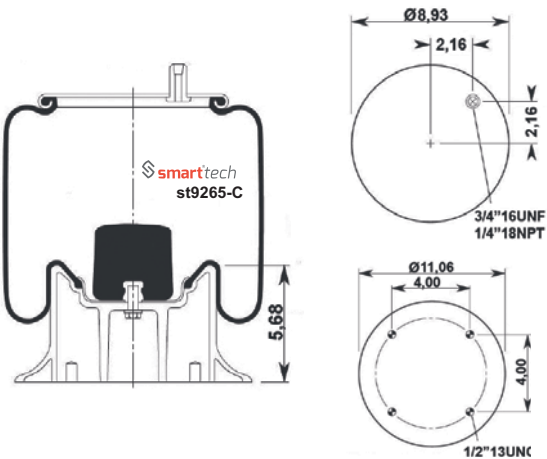

OEM REFERENCES

HENDRICKSON : S20124
HENDRICKSON : HT-250T
HENDRICKSON : HT-250U
HENDRICKSON : HT-250U-Y
WESTAR PART : 87-79265
EUCLID PARTE : FS9265
AUTOMANN PART : 1DK23L-9265
TRIANGLE : 8435 6387

CROSS REFERENCES

FIRESTONE : 1T15MW-10 W01 358 9265
FIRESTONE : 1T15MM-9 W01 358 9265
CONTITECH : 9 10-19 P 435
GOODYEAR : 1R12-375 566-24-3-066
AIRTECH : 134022

st9270-C

Order No: 46725559