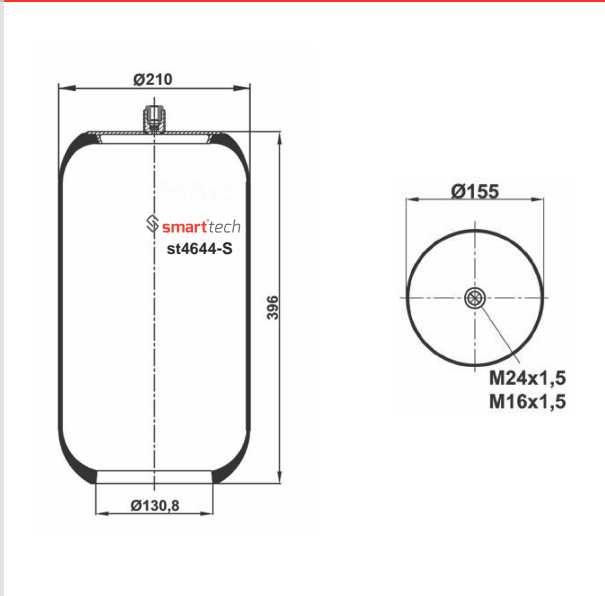

Service Assembly

CROSS REFERENCES   OEM REFERENCES   Order No: 62270005   st4644-S

CONTITECH : 4644 N

EVO-BUS : A 629 327 00 01

CROSS REFERENCES   OEM REFERENCES   Order No: 66010162   st4705-S

CONTITECH : 4705N1P01
AIRTECH : 34705P 122472

MAN : 81.43601.0155