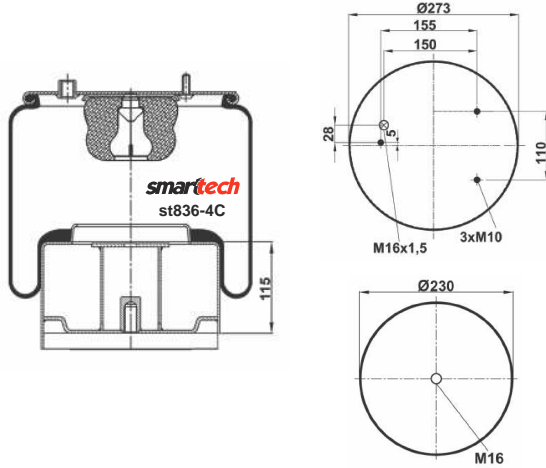

st836-4C

Order No: 33377498

OEM REFERENCES

DAF : 0 377 498

CROSS REFERENCES

CONTITECH : 836 MB K4
FIRESTONE : 1T17AR.4.5 W01 M58 8705
PHOENIX : 1 DF 25-14

st836-5C

Order No: 99153934