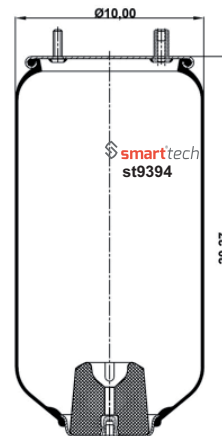

OEM REFERENCES

Order No: 35393932

st9394