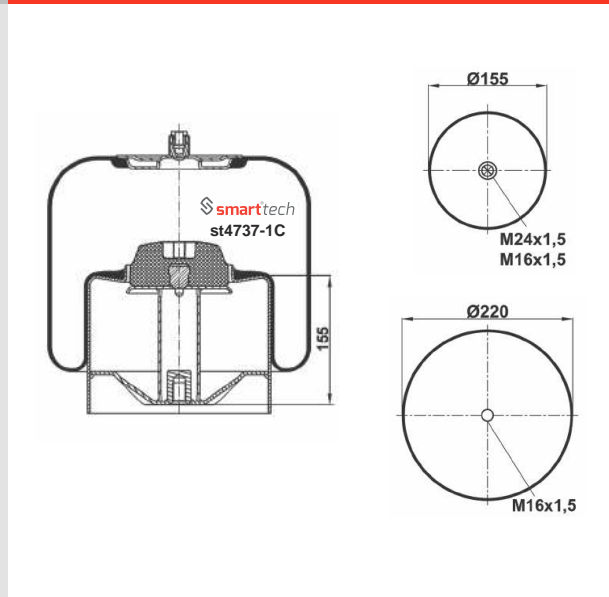

CROSS REFERENCES   OEM REFERENCES   Order No: 62200322   st4737-1C

CONTITECH : 4737 N P01

MERCEDES BENZ : A 946 320 03 21