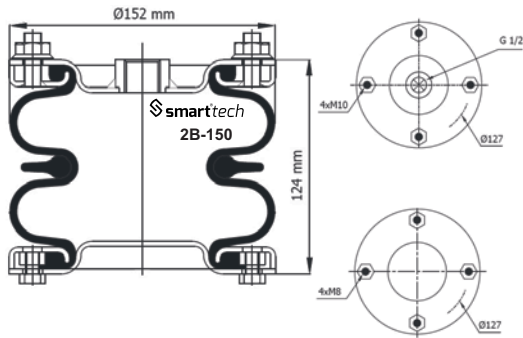

OEM REFERENCES

CROSS REFERENCES

AIRKRAFT : 2B-150 113071

st200015

Order No: 46581481