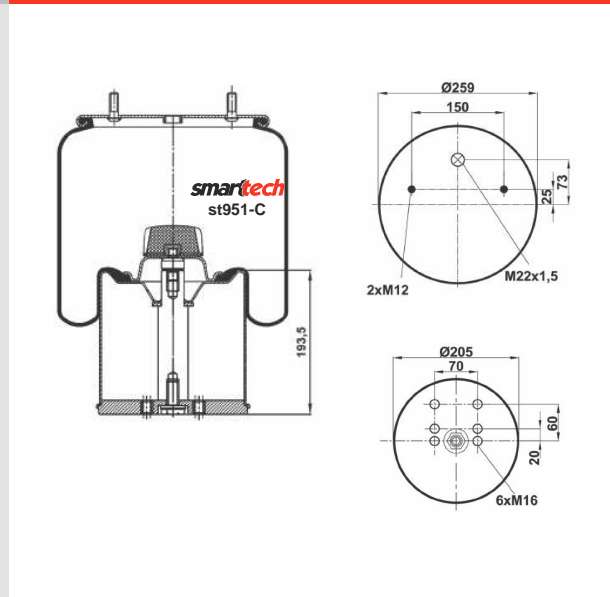

CROSS REFERENCES   OEM REFERENCES   Order No: 72510195   st0195-C

CONTITECH : 0195 N P01

SCANIA : 1510195