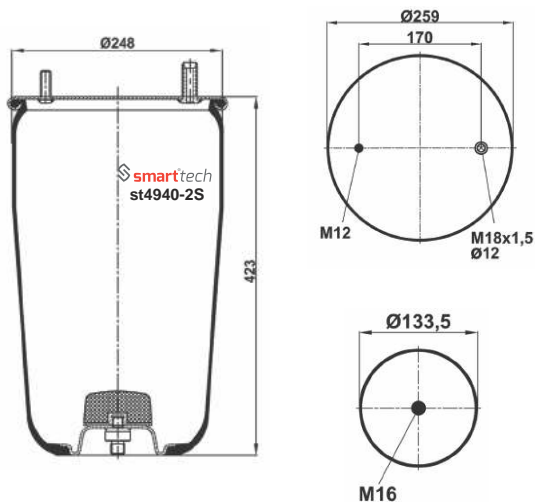

OEM REFERENCES

CROSS REFERENCES

CONTITECH : 4929 N P01 RT**SA

st4940-2S

Order No: 27941560