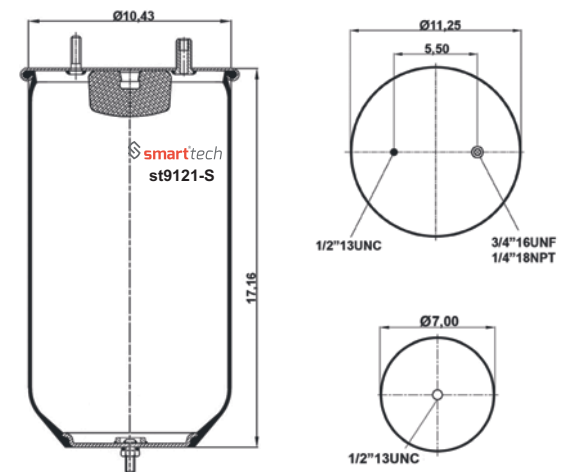

OEM REFERENCES

NEWAY : 90554 078
NEWAY : 90557 019
NEWAY : 90557 052
NEWAY : 90557 078
NEWAY : 90557 083

Order No: 35554078

st9121-S