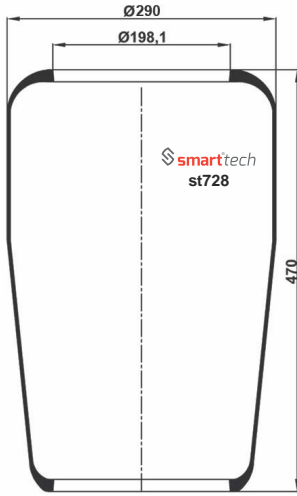

st728 Order No: 66010077