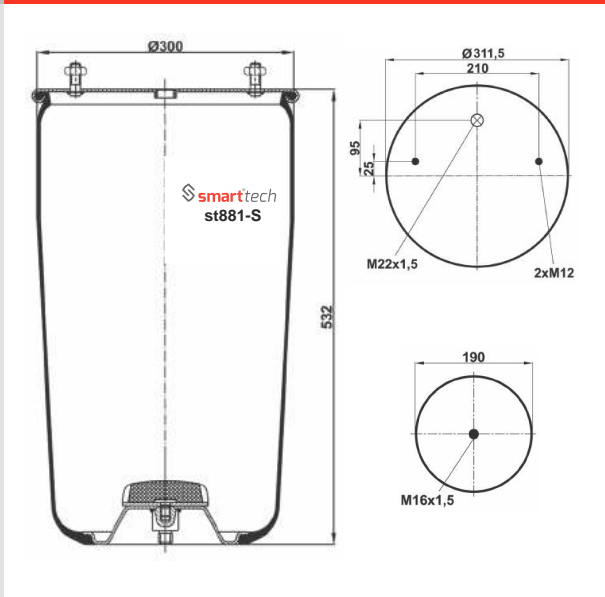

CROSS REFERENCES   OEM REFERENCES   Order No: 33513983   st887-S

CONTITECH : 887 M
FIRESTONE : 1T15LNR-3 W01 M58 0780

DAF : 0 513 983