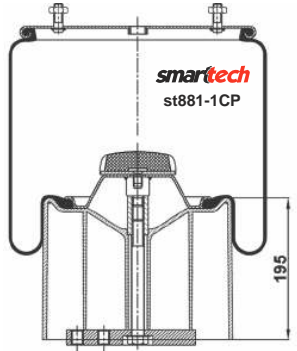

OEM REFERENCES

BPW : BPW 36
BPW : 05.429.43.51.0

CROSS REFERENCES

CONTITECH:881 MB**CPL
FIRESTONE :1T66F-10.8 W01M588966**CPL
GOODYEAR :1 R 14-748
DUNLOP FR:D14 B 41**CPL
CF GOMMA:1 TC 360-45**CPL
TAURUS :KR 836-05**CPL

st887-1C

Order No: 33141525