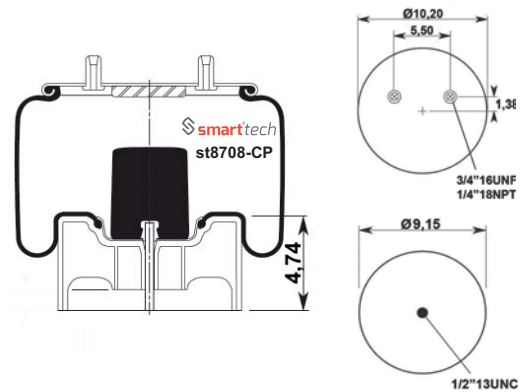

OEM REFERENCES

TRIANGLE : 6382 / 8526
HENDRICKSON TRAILER : S21966

Order No: 46721966

st8708-CP