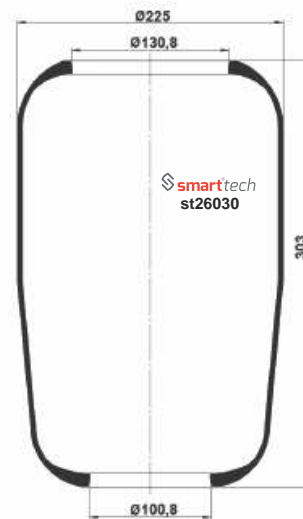

CROSS REFERENCES	OEM REFERENCES	Order No: 48226030	st26030

CROSS REFERENCES
CF GOMMA : 1SC260-30

OEM REFERENCES

CROSS REFERENCES	OEM REFERENCES	Order No: 48226032	st26032

CROSS REFERENCES
CF GOMMA : 1SC260-32

OEM REFERENCES