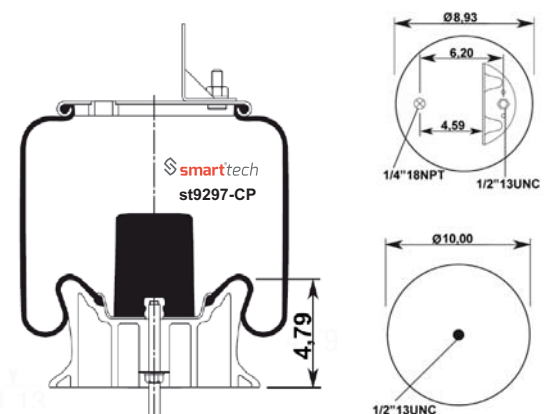

OEM REFERENCES

TRIANGLE : 6391 / 8520
 HENDRICKSON TRUCK : 508981
 HENDRICKSON TRUCK : 508982

Order No: 46508981

st9297-CP

● Bolt Or Stud ○ Threaded Hole

⊗ Combination ⊗ Stud Air Inlet

Original part numbers are only for informative purpose.