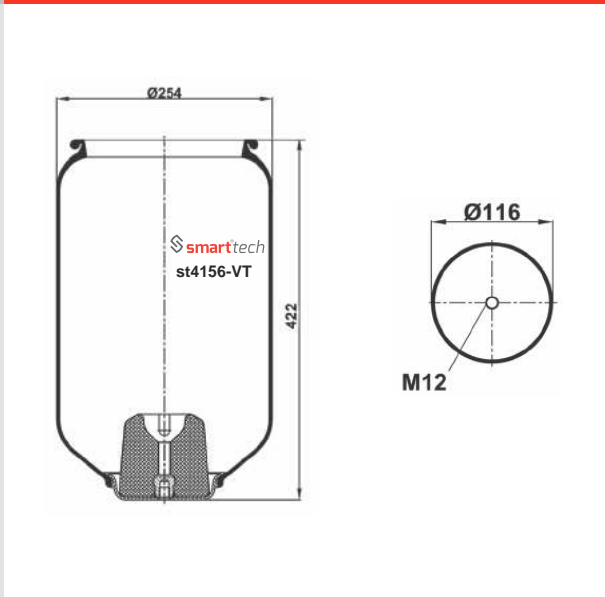

CROSS REFERENCES   OEM REFERENCES   Order No: 66010033   st4156-VT

AIRTECH : 34156 T 120662