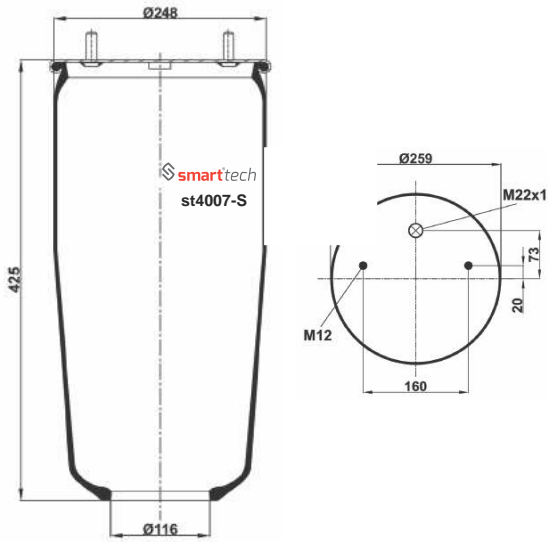

OEM REFERENCES
S.A.F : 4.284.3003.01

Order No: 73300303 st4004-6S

● Bolt Or Stud ○ Threaded Hole ⊗ Combination ⊗ Stud Air Inlet

Original part numbers are only for informative purpose.

st4007-S

Order No: 42166271