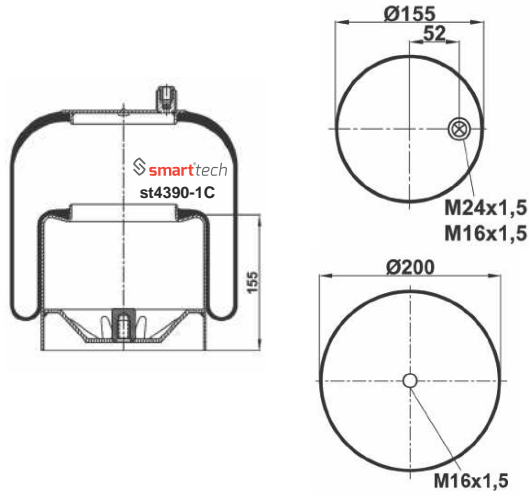

st4390-1C

Order No: 62270101

OEM REFERENCES

MERCEDES BENZ : A 942 320 01 21

CROSS REFERENCES

CONTITECH : 4390 N P01
GOODYEAR : 9505

st4390-2C

Order No: 66120144