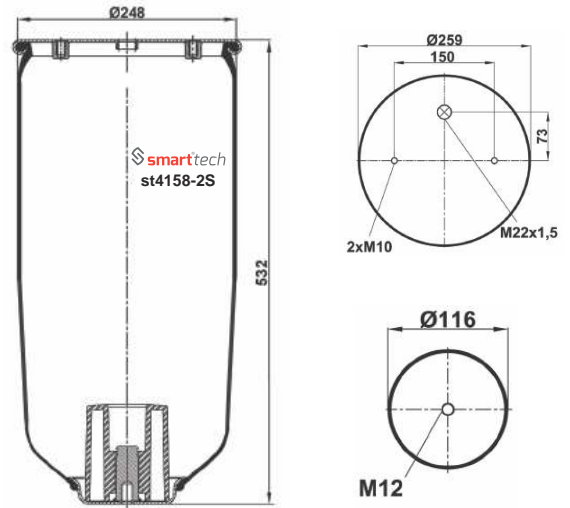

Service Assembly

CROSS REFERENCES   OEM REFERENCES   Order No: 75750999   st4158-2S

CONTITECH : 4158 N P02
FIRESTONE : 1T15MPW-9 W01 M58 6257
GOODYEAR : 1 R 12-748
PHOENIX : 1DK 20 B-1NP
DUNLOP FR : D12U23

SCHMITZ-ANHANGER : 750999
WEWELER : Us06285