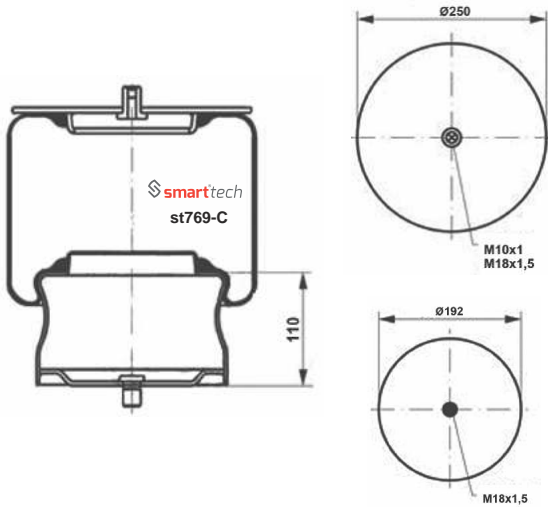

OEM REFERENCES

IRISBUS : 5000786816

CROSS REFERENCES

CONTITECH : 768 MB

st769-C

Order No: 74785792

OEM REFERENCES

IRISBUS : 5000785792

CROSS REFERENCES

CONTITECH : 769M

st782-C

Order No: 74190888