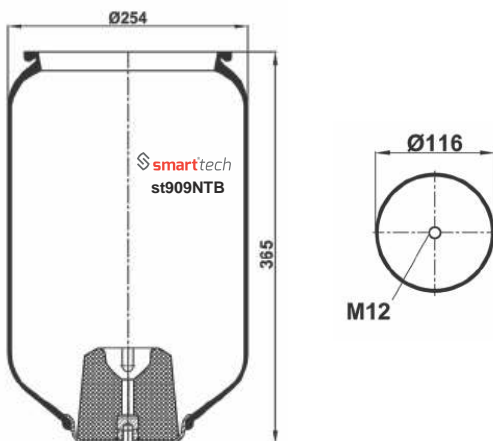

OEM REFERENCES

CROSS REFERENCES

MAN : 81.43601.0050
MAN : 81.43601.0054
MAN : 81.43601.0073
MAN : 81.43601.6029
NEOPLAN : 102100500
NEOPLAN : 102121500

CONTITECH : 909 NT
FIRESTONE : 1T15L-6 W01 M58 0031
PHOENIX : 1D 23 C

st909NTB

Order No: 66016023