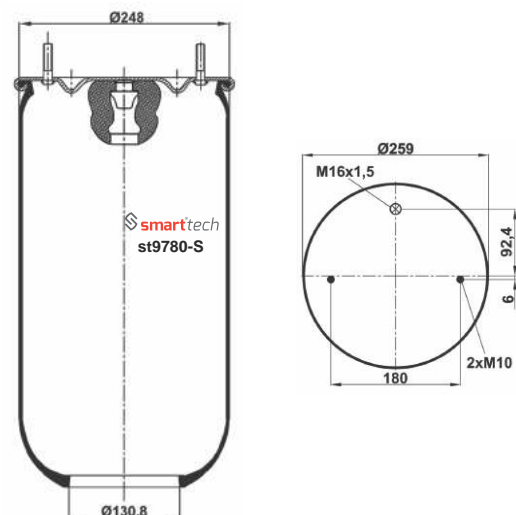

OEM REFERENCES

CROSS REFERENCES

CONTITECH : 9780 N
AIRTECH : 39780 K**SA 132962