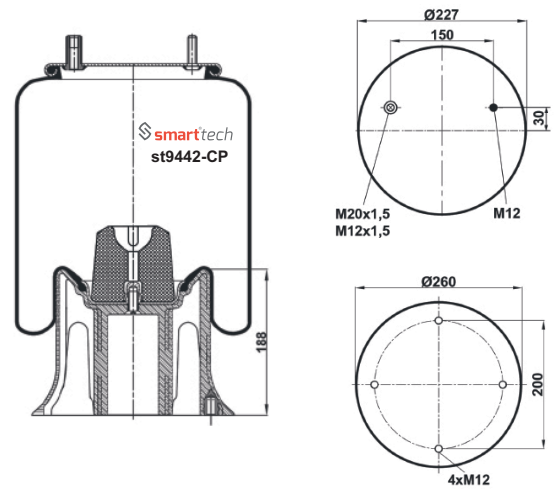

CROSS REFERENCES

FIRESTONE : 1T15M-9 W01 681 9242

OEM REFERENCES

GRANNING : 11382
GRANNING : 15699

Order No: 33015699

st9242-CP