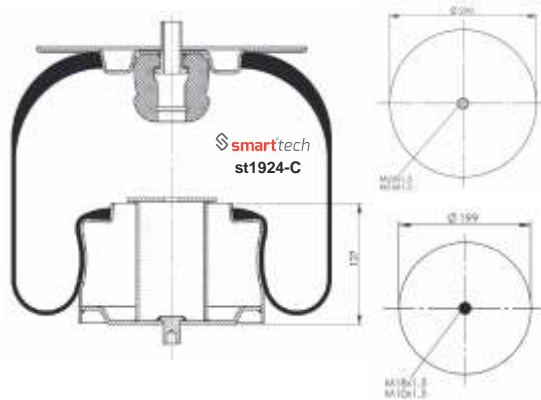

CONTITECH : 1889NP02

st1924-C

Order No: 74347891

OEM REFERENCES

CROSS REFERENCES