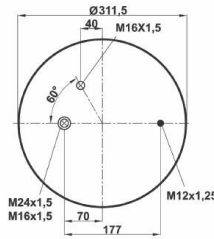

OEM REFERENCES

NEWAY : M0057000
RENAULT V.I : 5.010.052.722
RENAULT V.I : 5.010.130.683
RENAULT V.I : 5.010.151.698

CROSS REFERENCES

CONTITECH : 901 MB

st902-C

Order No: 74211724