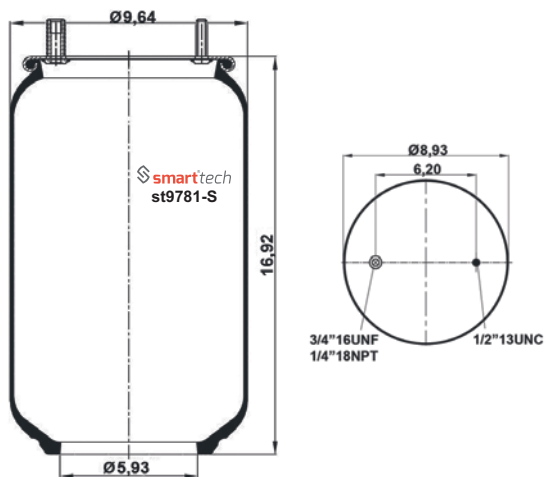

OEM REFERENCES

FREIGHTLINER : 16-15595-000
FREIGHTLINER : 16-15595-001
FREIGHTLINER : 16-15595-002
FREIGHTLINER : 16-13810-000
FREIGHTLINER : 16-13810-001
FREIGHTLINER : 16-13810-002
FREIGHTLINER : 16-1673-000
FREIGHTLINER : 681-320-0017
RIDEWELL : 1003589780C
TRIANGLE : 8382
WATSON & CHALIN : AS-0147-1G
WATSON & CHALIN : AS-0182

CROSS REFERENCES

CONTITECH : 9 10S-16 A 382**SA
FIRESTONE : 1T15ZR-6 W01 358 9781**SA
GOODYEAR : 1R12-303**SA
AIRTECH : 32303 K**SA 134522

st9935-S

Order No: 35557156