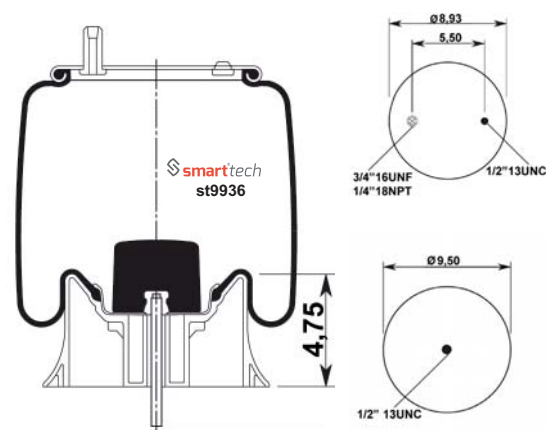

OEM REFERENCES

TRIANGLE : 6391 / 8454
 SAF HOLLAND : 90557156
 SAF HOLLAND : 90557300

Order No: 73557356

st9936

FOR AMERICAN VEHICLES

Bolt Or Stud

Threaded Hole

Combination