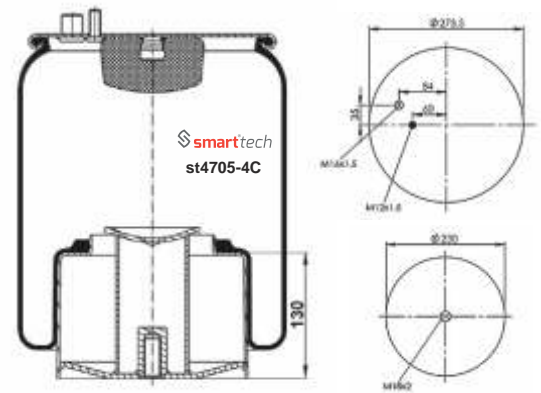

CONTITECH : 4705 N1 P04

st4713-2C

Order No: 85076595

OEM REFERENCES

CROSS REFERENCES