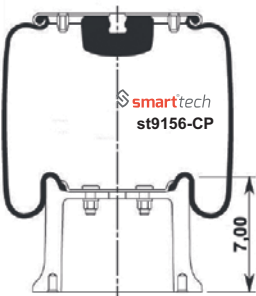

st9156-CP

Order No: 46771280

OEM REFERENCES

CROSS REFERENCES

HENDRICKSON : S-7128
PEERLESS : 0550-00080

FIRESTONE : 1T19F-11 W01 358 9156
CONTITECH : 11 10.5-21 A 370
GOODYEAR : 1R14-019