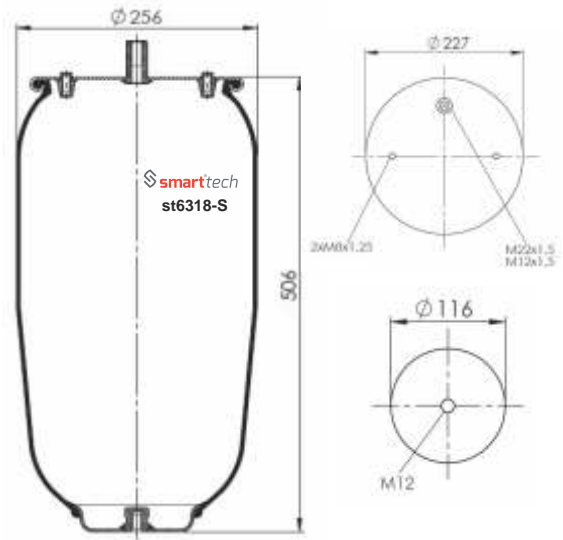

Service Assembly

Special for trucks and busses

www.smarttech.com.tr

SERVICE
ASSEMBLY

CROSS REFERENCES

FIRESTONE : W01 968 6318**SA

OEM REFERENCES

Order No: 75016512

st6318-S