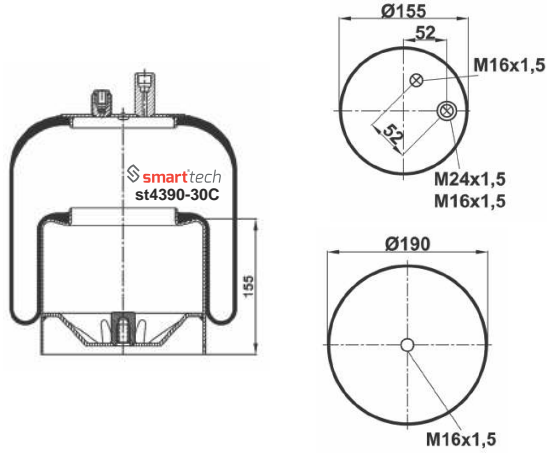

st4390-30C

Order No: 62205221

OEM REFERENCES

MERCEDES BENZ : A 942 320 52 21

CROSS REFERENCES

CONTITECH : 4390 N P23

st4390-40C

Order No: 62205121