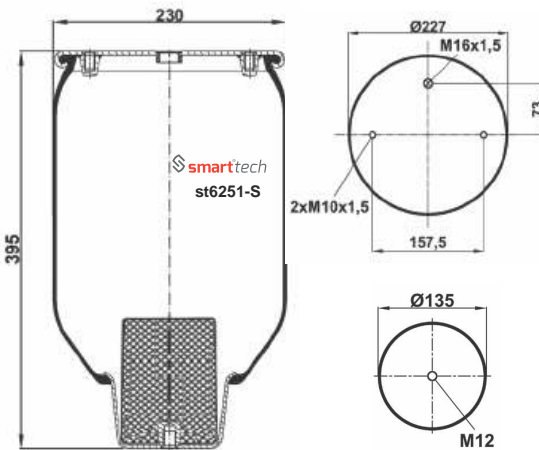

SCANIA : 1314903
SCANIA : 1402423

FIRESTONE : 1T15AA-3 W01 M58 6251**SA
AIRTECH : 36251 P 122542

st6269-S

Order No: 6227070

OEM REFERENCES

CROSS REFERENCES