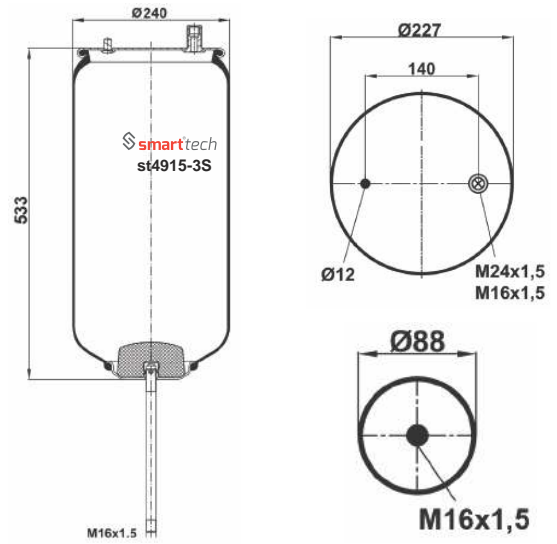

Service Assembly

Special for trucks and busses

www.smarttech.com.tr

SERVICE
ASSEMBLY

CROSS REFERENCES

CONTITECH : 4915 N P03

OEM REFERENCES

RENAULT V.I : 5001 855 856

Order No: 74855856

st4915-3S

CROSS REFERENCES

CONTITECH : 4916 N1 P07