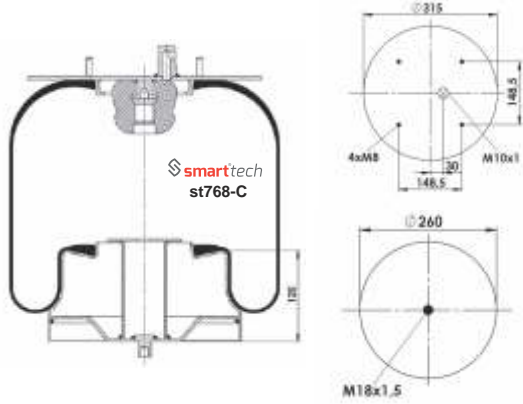

GIGANT : 247100

● Bolt Or Stud ○ Threaded Hole ⊗ Combination ⊗ Stud Air Inlet

Original part numbers are only for informative purpose.

COMPLATE

st768-C

Order No: 74869135

OEM REFERENCES

IRISBUS : 5000786816