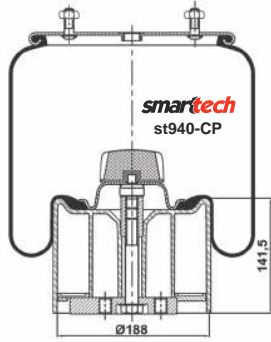

AIRTECH : 3940-01 K 130842

BPW : 05.529.41.28.1

● Bolt Or Stud ○ Threaded Hole ⊗ Combination ⊗ Stud Air Inlet

Original part numbers are only for informative purpose.

COMPLATE

st940-CP

Order No: 27941145

OEM REFERENCES