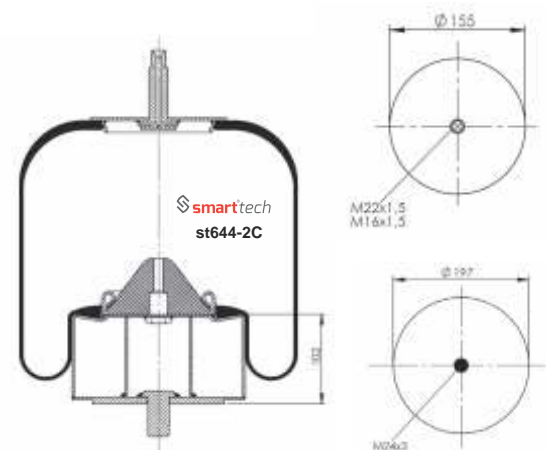

st112-C

Order No: 47850671

OEM REFERENCES

ISUZU MD27: 388885067051

CROSS REFERENCES

VIBRACOUSTIC : V1G12

st644-1C

Order No: 22900073

OEM REFERENCES

BMC : 53RS900072

CROSS REFERENCES

st644-2C

Order No: 22900069

OEM REFERENCES

BMC : 53RS900069

CROSS REFERENCES