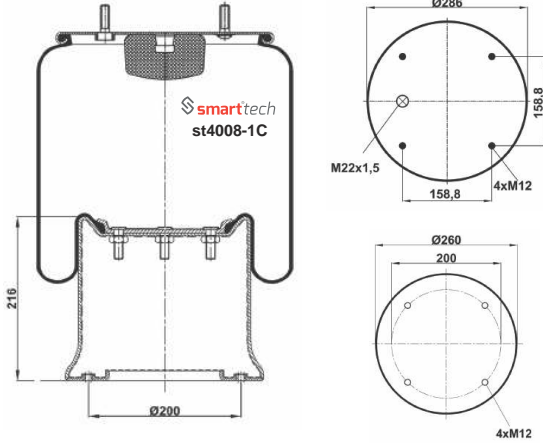

st4008-1C

Order No: 35305002

OEM REFERENCES

FRUEHAUF : UJB 0305-001
R.O.R/MERITOR : 21221349
S.A.F : 3.229.0024.00
SAMRO : H25000361
SMB : UJB 0305
WEWELER : Us07380

CROSS REFERENCES

CONTITECH : 4008 N P01
FIRESTONE : 1T19F-12 W01 M58 8765
GOODYEAR : 1R13-805
PHOENIX : 1D 28 C-12
DUNLOP FR : D13B03
CF GOMMA : 1T19E-3 97343

st4022-2C

Order No: 73002905