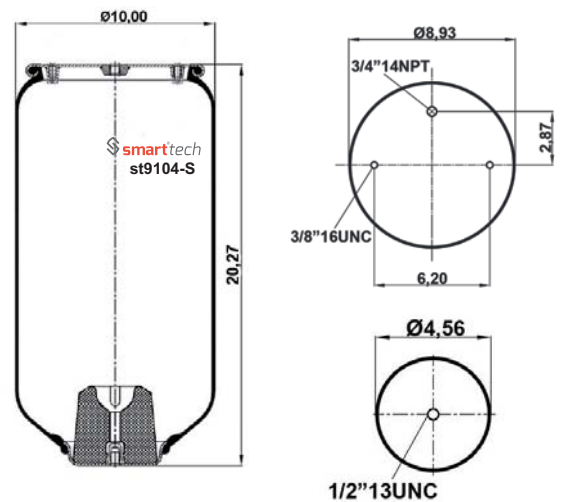

Order No: 46302455

st9069-S

CROSS REFERENCES

FIRESTONE : W01 358 9104**SA

OEM REFERENCES

Order No: 72255283

st9104-S

CROSS REFERENCES