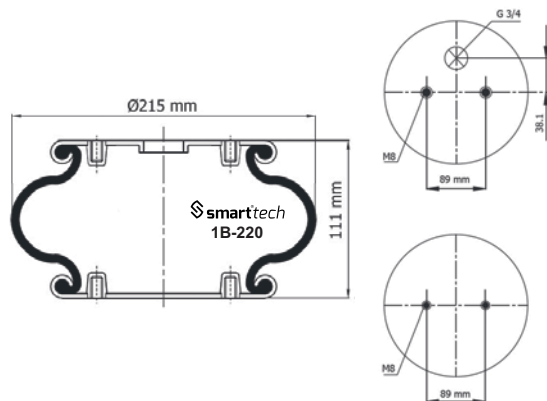

CONTITECH : FS 200-10 3/4 M8
FIRESTONE : W01 M58 6374
PHOENIX : 1B 12
AIRKRAFT : 1B-220 111004