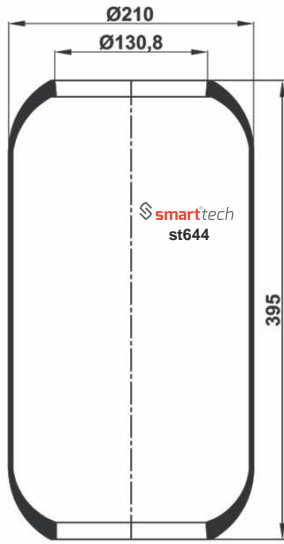

st644

Order No: 62270101