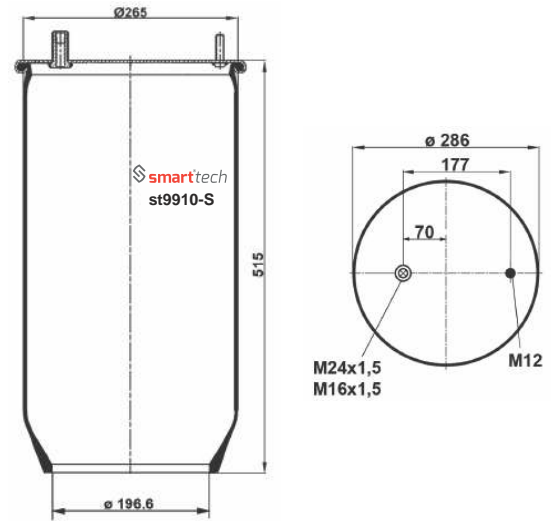

Service Assembly

Special for trucks and busses

www.smarttech.com.tr

SERVICE
ASSEMBLY

CROSS REFERENCES
FIRESTONE : 1T19G-12 W01M589910**SA AIRTECH : 39910 K**SA 133722

OEM REFERENCES
RENAULT : 5.010.239.338

Order No: 74815749 st9910-S