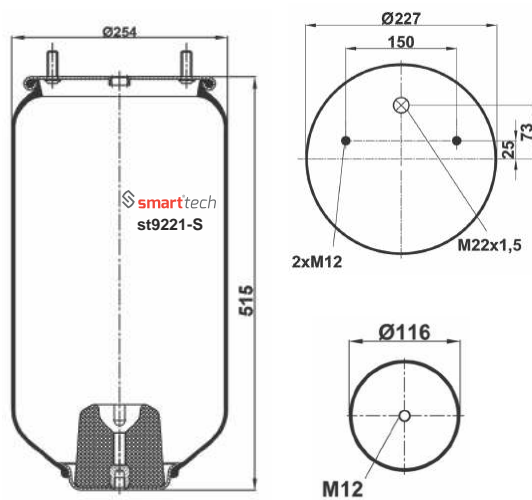

OEM REFERENCES

DAF : 1276846

CROSS REFERENCES

CONTITECH : 889 M
FIRESTONE : 1T15LLR-5 W01M588679**SA

st9221-S

Order No: 47009221

OEM REFERENCES

ISUZU-TURKUAZ : 3870009221

CROSS REFERENCES

st9780-S

Order No: 85629780