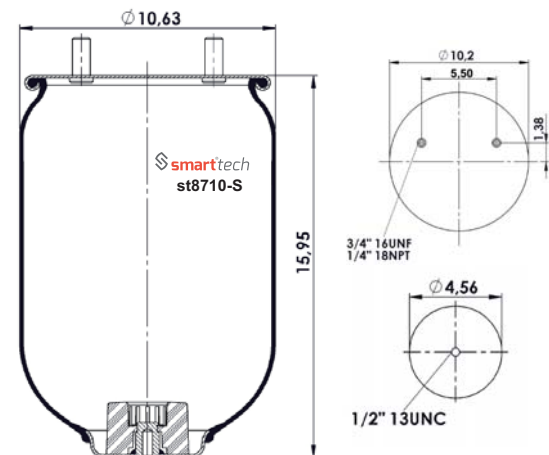

OEM REFERENCES

Order No: 46721263

st8710-S