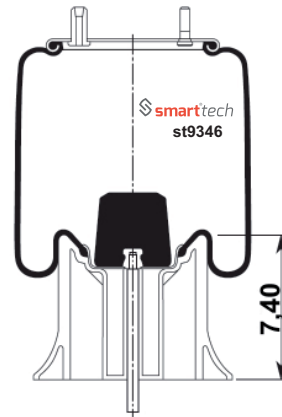

For American Vehicles

Special for trucks and busses

www.smarttech.com.tr

CROSS REFERENCES

FIRESTONE : 1T15M-9 / W01 358 9346
CONTITECH : 9 10-19 P 470
GOODYEAR : 1R12-439 / 566-24-3-066

OEM REFERENCES

TRIANGLE : 6364 / 8470
SAF HOLLAND : 90557126 / AR75112
WATSON & CHALIN : AS0056

Order No: 73557126

st9346

CROSS REFERENCES

FIRESTONE : 1T15M-2 / W01 358 9366
CONTITECH : 9 10-12 P 488
GOODYEAR : 1R12-487 / 566-24-3-067

OEM REFERENCES

TRIANGLE : 6361 / 8488
SAF HOLLAND : 90557160
SAF HOLLAND : 90557210
SAF HOLLAND : 90557225
WATSON & CHALIN : AS0054

Order No: 7355716

st9366

CROSS REFERENCES

FIRESTONE : 1T15V-8 / W01 358 9471
CONTITECH : 9 10-17.5 P 502
GOODYEAR : 1R12-372
GOODYEAR : 1R12-504 / 566-24-3-066
GOODYEAR : 1R12-552 / 566-24-3-038

OEM REFERENCES

TRIANGLE : 6391 / 8502
SAF HOLLAND : 90557146
SAF HOLLAND : 90557177
SAF HOLLAND : 90557182
SAF HOLLAND : 90557212
SAF HOLLAND : 90557214

Order No: 73557146

st9471

● Bolt Or Stud ○ Threaded Hole

⊗ Combination ⊗ Stud Air Inlet

Original part numbers are only for informative purpose.

233

FOR AMERICAN VEHICLES