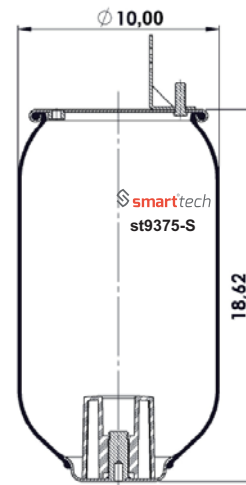

Special for trucks and busses

www.smarttech.com.tr

CROSS REFERENCES

FIRESTONE : W01 358 9375**SA

OEM REFERENCES

Order No: 46508991

st9375-S

CROSS REFERENCES