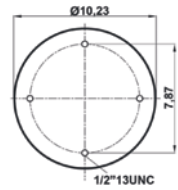

st9130-8C

Order No: 46213168

OEM REFERENCES

CROSS REFERENCES

FIRESTONE : W013589191
CONTITECH : 4159NP08