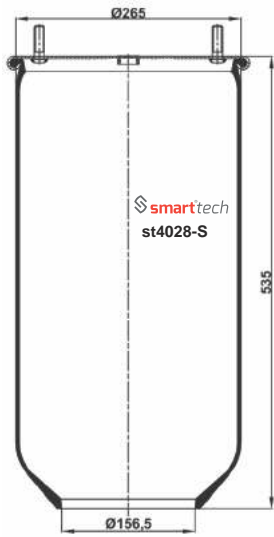

st4028-S

Order No: 75015322