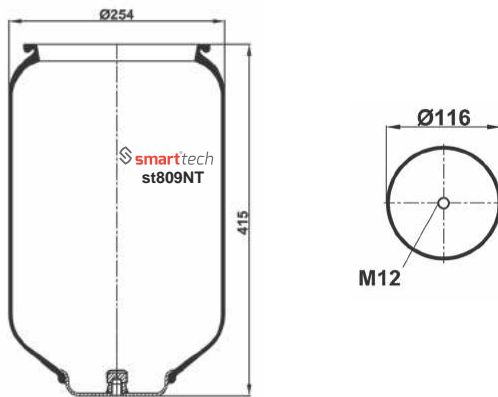

OEM REFERENCES

MAN : 81.43601.0025

CROSS REFERENCES

CONTITECH : 809 NT
FIRESTONE : 1T15L-6 W01 M58 0031
PHOENIX : 1D 23 C

st809NTB

Order No: 66016002