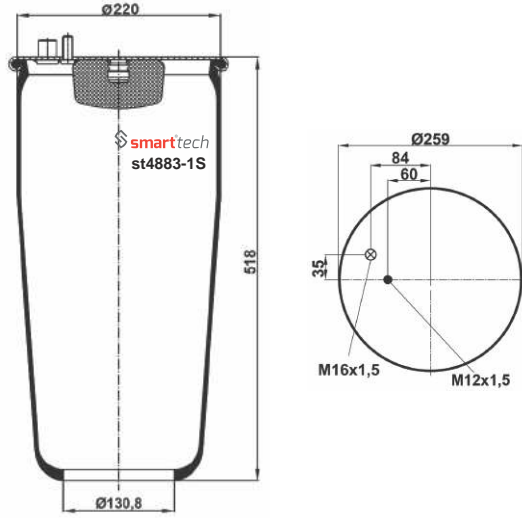

st4883-1S

Order No: 66010154

OEM REFERENCES

MAN : 81.43601.0153

CROSS REFERENCES

CONTITECH : 4883 N1 P01

st4884-1S

Order No: 66010152