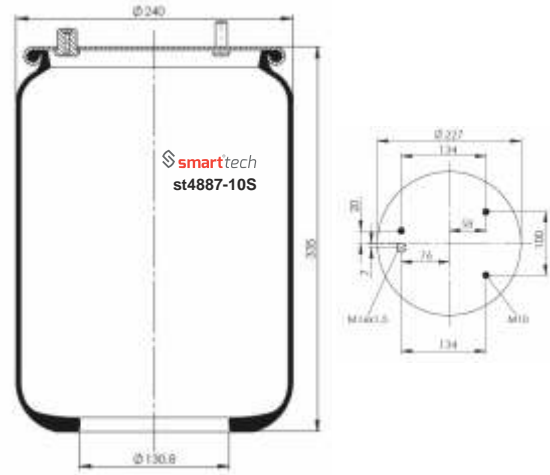

CROSS REFERENCES

CONTITECH : 4885N1P01

Service Assembly

CROSS REFERENCES

FIRESTONE : W01 M58 8681**SA

OEM REFERENCES

Order No: 35588681

st4887-10S