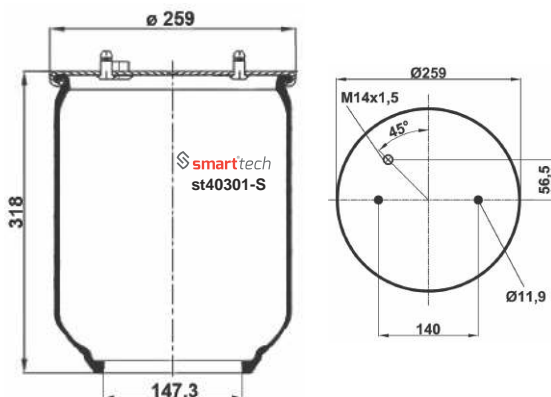

SCANIA : 470920

FIRESTONE : 1TVR-3 W01 M58 8192**SA
AIRTECH : 330301 P 122662