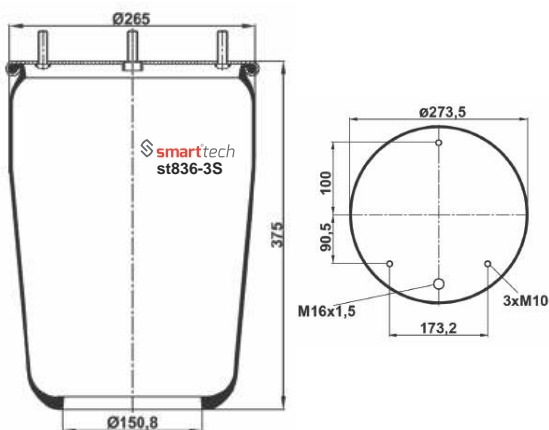

OEM REFERENCES

BMC BELDE
7B 100.323 BMC P

CROSS REFERENCES

Service Assembly

Special for trucks and busses

www.smarttech.com.tr

SERVICE
ASSEMBLY

CROSS REFERENCES OEM REFERENCES Order No: 99153933 st836-5S