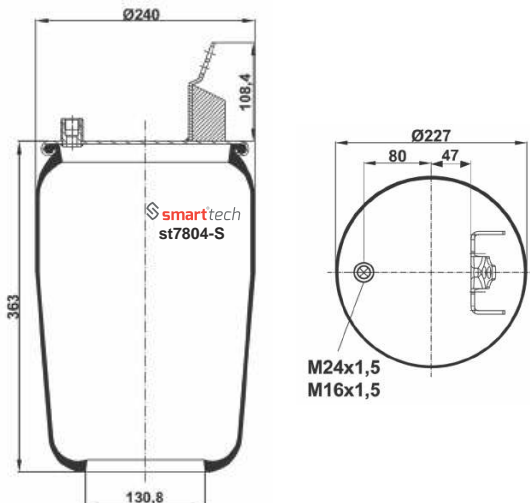

OEM REFERENCES

VOLVO : 3171694
VOLVO : 20427801
VOLVO : 20427804
VOLVO : 20456154
VOLVO : 20531986
VOLVO : 20582209

CROSS REFERENCES

CONTITECH : 6606 N P01**SA