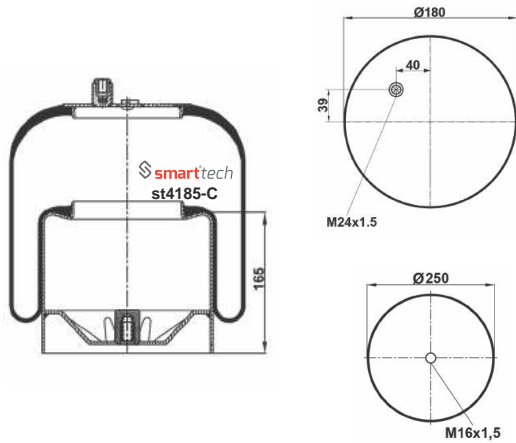

OEM REFERENCES

MERCEDES-BENZ : A9743200021

CROSS REFERENCES

CONTITECH : 4185NP01

st4185-10C

Order No: 62203021