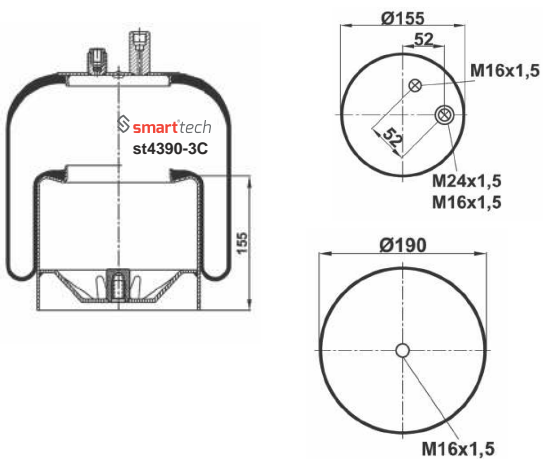

OEM REFERENCES

MERCEDES BENZ : A 942 320 04 21

CROSS REFERENCES

CONTITECH : 4390 N P03