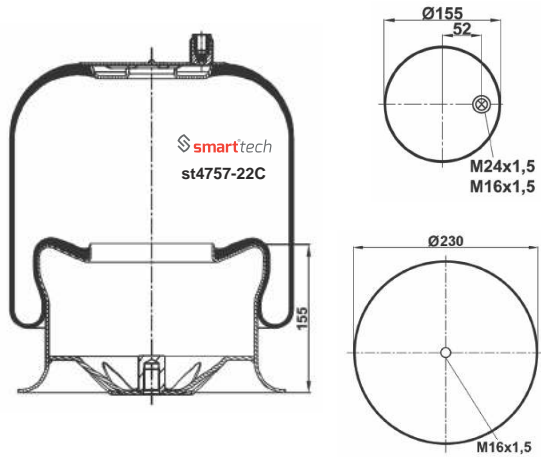

OEM REFERENCES

MERCEDES BENZ : A 946 320 39 21

CROSS REFERENCES

CONTITECH : 4757NP22

st4757-29C

Order No: 62203221