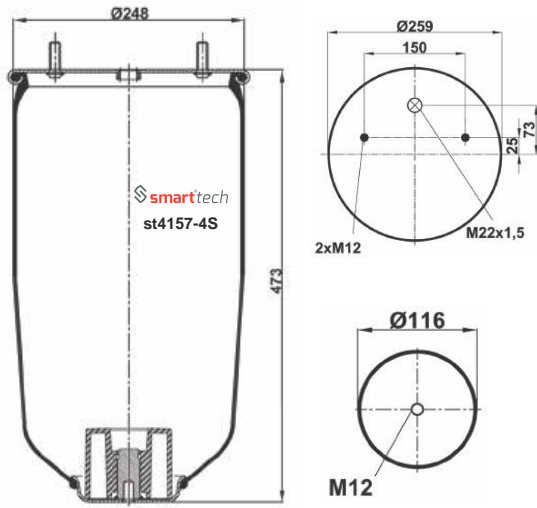

ACERBI : 441901
 FRUEHAUF : UJB0975
 SMB : M060924

● Bolt Or Stud ○ Threaded Hole ⊗ Combination ⊗ Stud Air Inlet

Original part numbers are only for informative purpose.

st4157-4S

Order No: 62281401

OEM REFERENCES