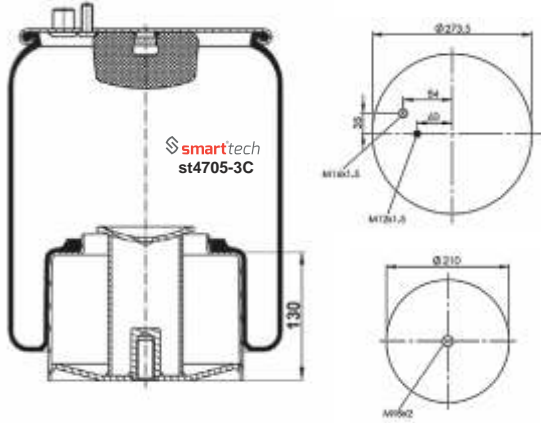

COMPLATE

Bolt Or Stud
 Threaded Hole
 ⊗ Combination
 ⊗ Stud Air Inlet

Original part numbers are only for informative purpose.

st4705-3C

Order No: 66006039

OEM REFERENCES

CROSS REFERENCES

CONTITECH : 4705 N1 P03