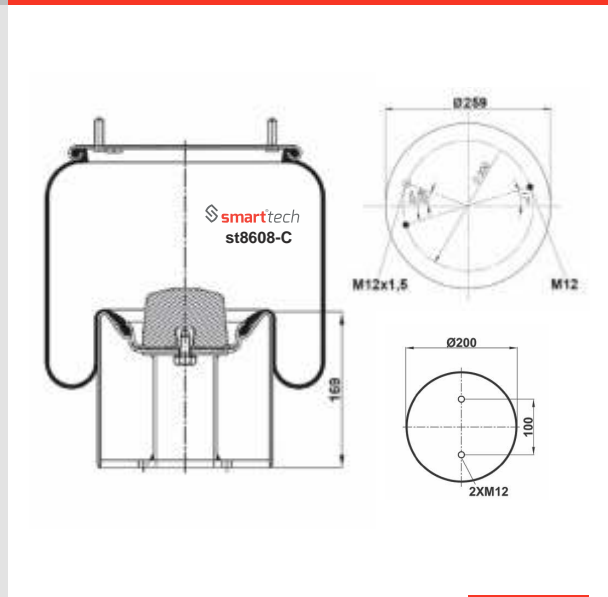

CROSS REFERENCES   OEM REFERENCES   Order No: 63229215   st8608-C

FIRESTONE : W01 M58 8608**CA