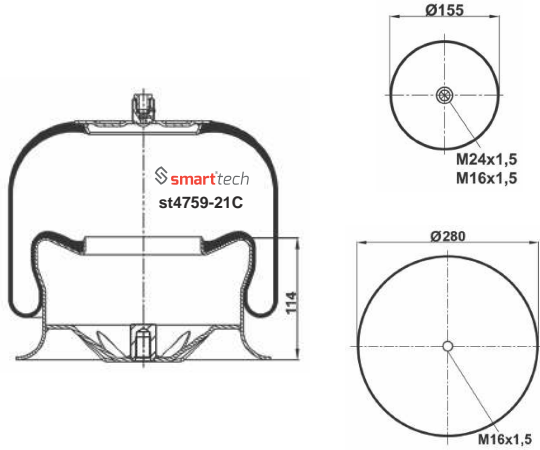

COMPLATE

● Bolt Or Stud ○ Threaded Hole ⊗ Combination ⊗ Stud Air Inlet

Original part numbers are only for informative purpose.

st4759-21C

Order No: 62204421

OEM REFERENCES

MERCEDES-BENZ : A9423204421

CROSS REFERENCES