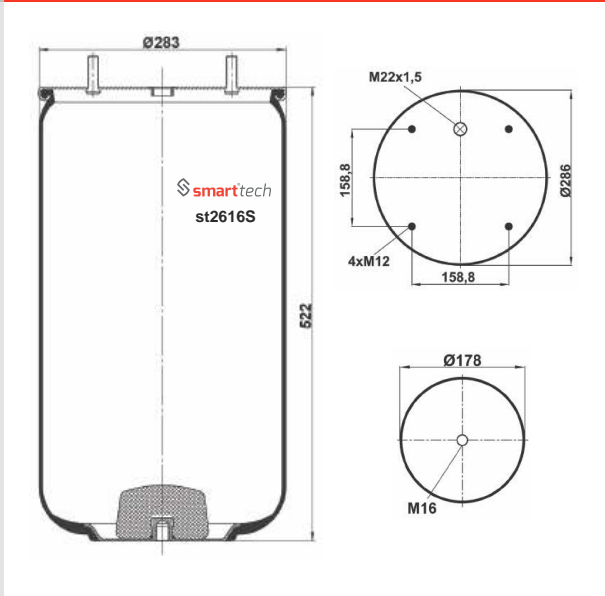

Service Assembly

Special for trucks and busses

www.smarttech.com.tr

SERVICE ASSEMBLY

CROSS REFERENCES   OEM REFERENCES   Order No: 99377167   st2616S

AIRTECH : DORSE 16 P

CROSS REFERENCES   OEM REFERENCES   Order No: 73002906   st2618-S

AIRTECH : 32618 KPP**SA 132942