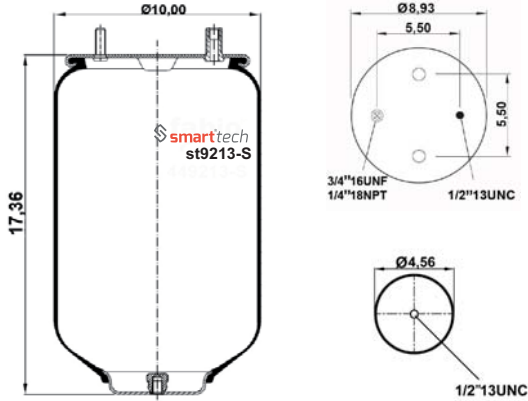

st9213-S

Order No: 35557126

OEM REFERENCES

DAYTON : 352-9213
LOADGUARD : SC2048
NAVISTAR : 501559C1
NAVISTAR : 1660581C1
RIDEWELL : 1003589213C
WATSON & CHALIN : AS-0148-1G

CROSS REFERENCES

FIRESTONE : 1T15M-6
FIRESTONE : W013589213**SA
AIRTECH : 39213P 122382

st9265-S

Order No: 46720123