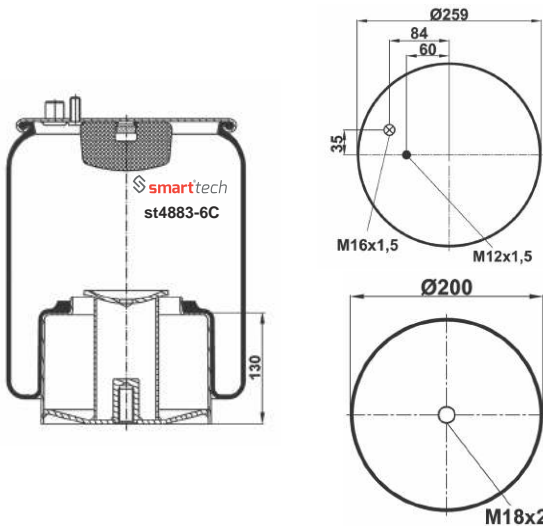

MAN : 81.43600.6037

CONTITECH : 4883 N1 P06