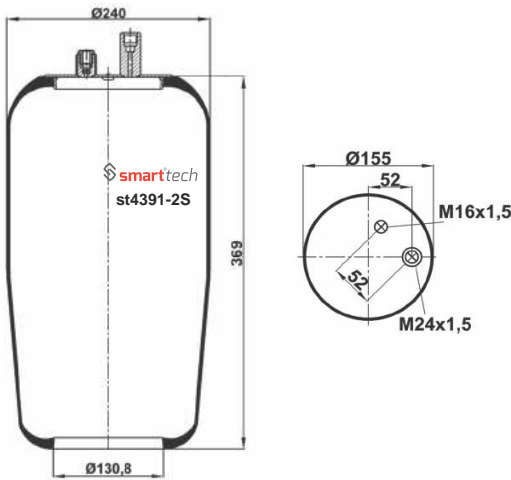

OEM REFERENCES

MERCEDES BENZ : A 942 328 07 01

CROSS REFERENCES

CONTITECH : 4391 N2

st4420-S

Order No: 85076074