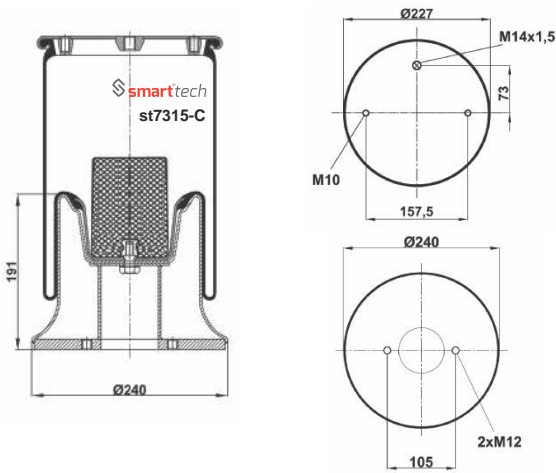

OEM REFERENCES

SCANIA/SCANIA BUSSAR : 1314904

CROSS REFERENCES

FIRESTONE : 1T15S-11 W01 M58 7315
AIRTECH : 37315 K 133762

st7315-CP

Order No: 72314910