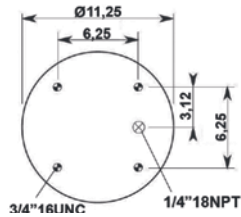

st9156-CP

Order No: 46771280

OEM REFERENCES

CROSS REFERENCES

HENDRICKSON : S-7128
PEERLESS : 0550-00080

FIRESTONE : 1T19F-11 W01 358 9156
CONTITECH : 11 10.5-21 A 370
GOODYEAR : 1R14-019