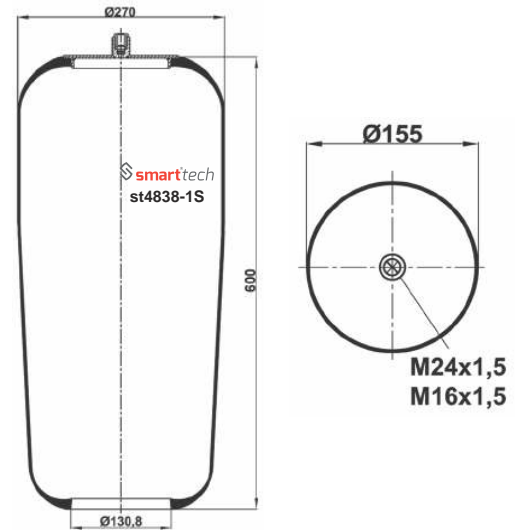

Service Assembly

Special for trucks and busses

www.smarttech.com.tr

SERVICE
ASSEMBLY

CROSS REFERENCES	OEM REFERENCES
CONTITECH : 4838 N P01**SA	MERCEDES BENZ : A 946 328 00 21

Order No: 62200422 st4838-1S

CROSS REFERENCES	OEM REFERENCES
CONTITECH : 4881 N P02 FIRESTONE : 1T66D-7.0 W01 M58 8601 GOODYEAR : 1 R 14-701 PHOENIX : 1DK 32 K DUNLOP FR : D14U37 CF GOMMA : 1TC360-40 205537 TAURUS : UR 838-01 T	BPW : BPW 36K BPW : 05.429.41.01.0

Order No: 27941010 st4881-2S