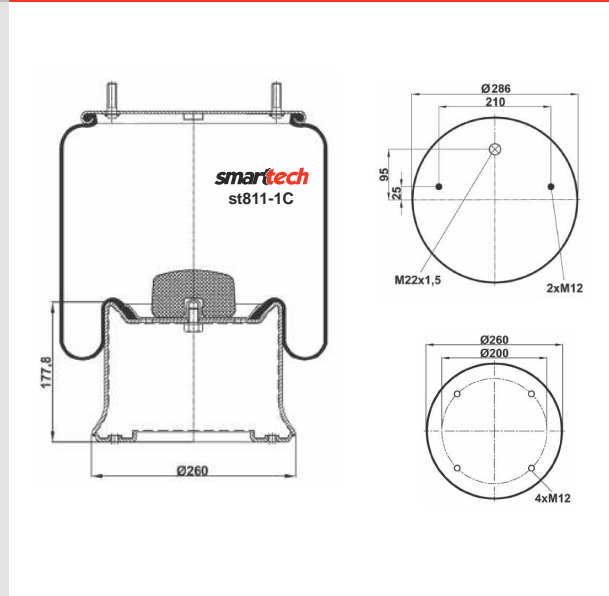

Complate

CROSS REFERENCES   OEM REFERENCES   Order No: 73003104   st811-1C

AIRTECH : 3811-01 K 130062

S.A.F. : 3.229.0031.00