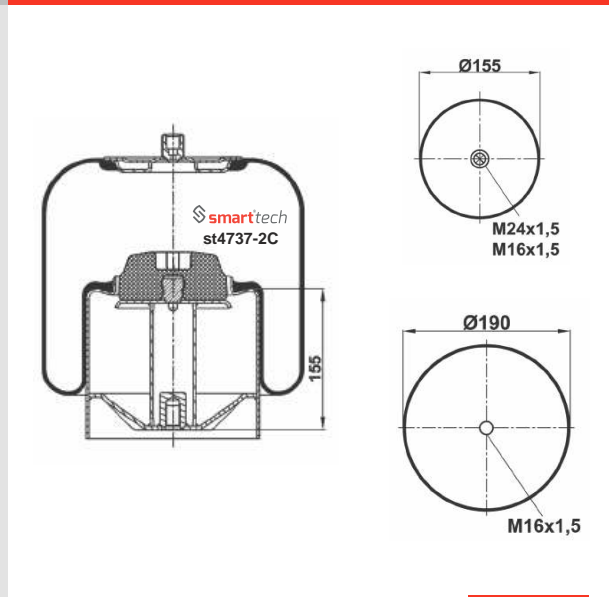

CROSS REFERENCES   OEM REFERENCES   Order No: 62200521   st4737-2C

CONTITECH : 4737 N P02

MERCEDES BENZ : A 946 320 05 21