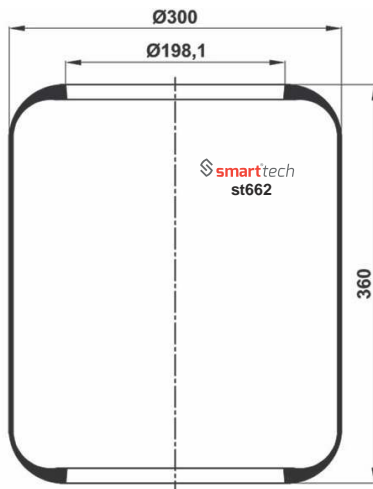

OEM REFERENCES

BUSSING	: 831 120 144
BUSSING	: 546 905 134
DROGMOELLER	: 440320200002-00
EVO-BUS	: 4.771.440.000
EVO-BUS	: 4.731.031.000
EVO-BUS	: 4.731. 012.000
(KASSBOHRER-SETRA)	
EVO-BUS	: 4.731.042.000
(KASSBOHRER-SETRA)	
EVO-BUS	: 4.771.427.000
(KASSBOHRER-SETRA)	

st662

Order No: 66010018