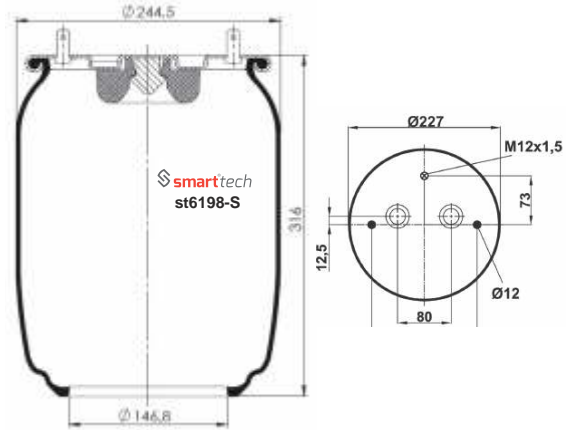

Service Assembly

Special for trucks and busses

www.smarttech.com.tr

SERVICE
ASSEMBLY

CROSS REFERENCES

AIRTECH : 36198P 123112

OEM REFERENCES

SCANIA : 1386198**SA
SCANIA : 1362143**SA

Order No: 72386196

st6198-S

CROSS REFERENCES

AIRTECH : 36199 P 121582