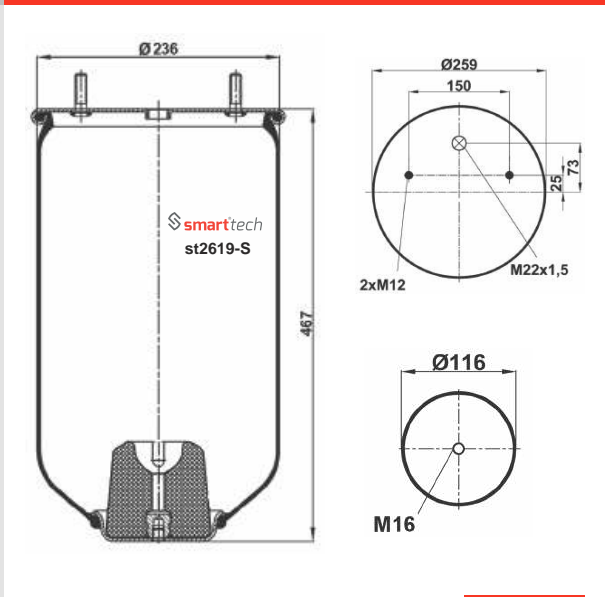

● Bolt Or Stud   ○ Threaded Hole   ⊗ Combination   ⊗ Stud Air Inlet

Original part numbers are only for informative purpose.