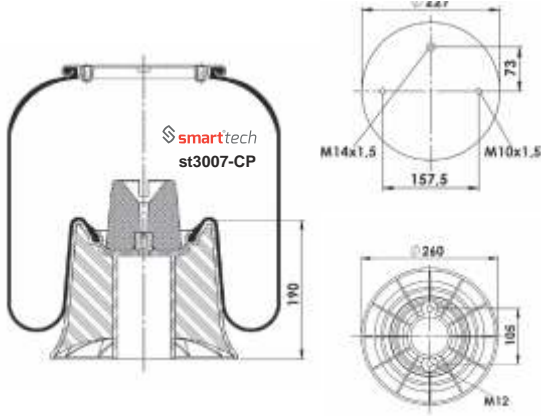

Original part numbers are only for informative purpose.

COMPLATE

st3007-CP

Order No: 62270101

OEM REFERENCES

CROSS REFERENCES

SCANIA : 1963007

st3608-C