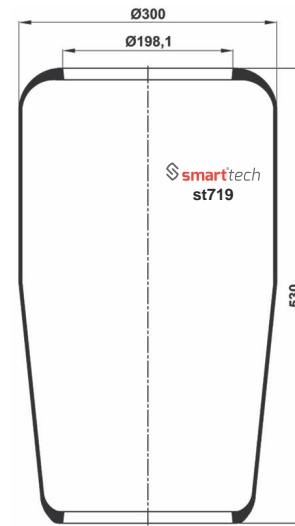

Bellows

CROSS REFERENCES	OEM REFERENCES
CONTITECH : 719 N FIRESTONE : 1R2D 530 360 W01 095 0192 GOODYEAR : 8118 PHOENIX : 1F 32 B DUNLOP UK : PNP304620101 CF GOMMA : 1SC 360-43 92593 TAURUS : B 153	BPW : 02.200.24.00.0 BPW : 05.429.39.64.0 DAF : 0 818 225 EVO-BUS : 4.731.032.000 GIGANT : 166205 GIGANT : 196036 KOGEL : 4.731.032.000 NEOPLAN : 1001 10 100 NEOPLAN : 1021 00 200 SCHMITZ : 750 215

Order No: 27024000

st719