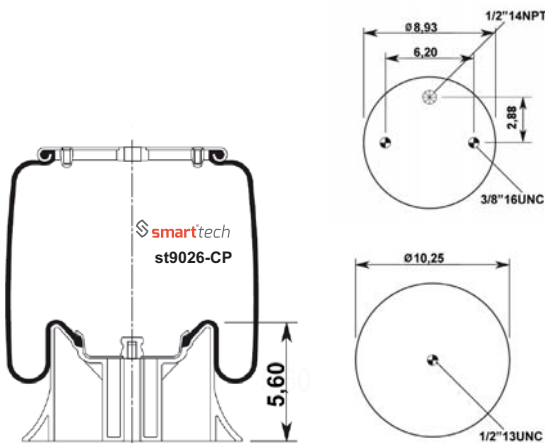

st9026-CP

Order No: 46306213

OEM REFERENCES

TRIANGLE : 6363 / 8393
PETERBILT : 306213
PETERBILT : 307111

CROSS REFERENCES

FIRESTONE : 1T15M-6 / W01 358 9026
CONTITECH : 9 10-16 P 393
GOODYEAR : 1R12-567 / 566-24-3-038
GOODYEAR : 1R12-907
AIRTECH : 131072 / 39026 KPP C