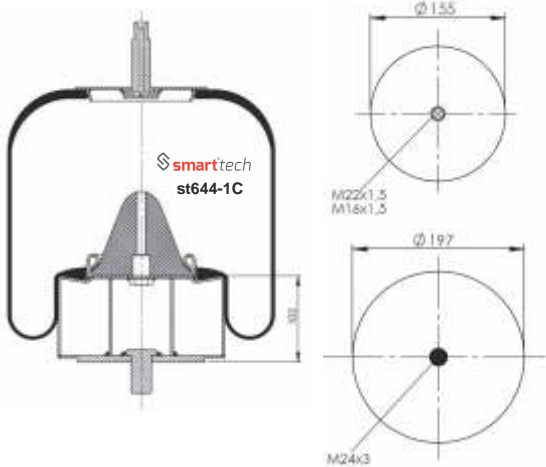

st644-2C

Order No: 22900069

OEM REFERENCES

BMC : 53RS900069

CROSS REFERENCES