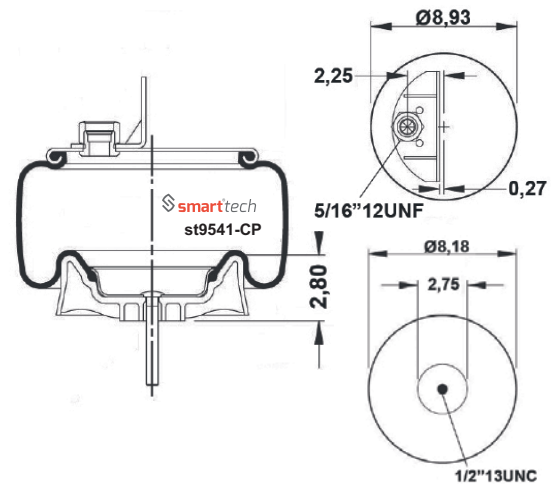

OEM REFERENCES

KENWORTH : C81-1005

Order No: 46811006

st9541-CP