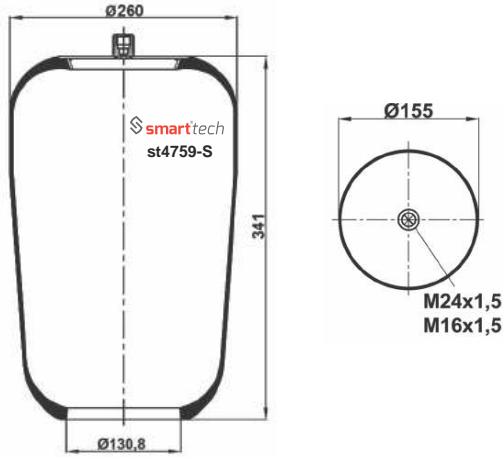

st4759-S

Order No: 62270401