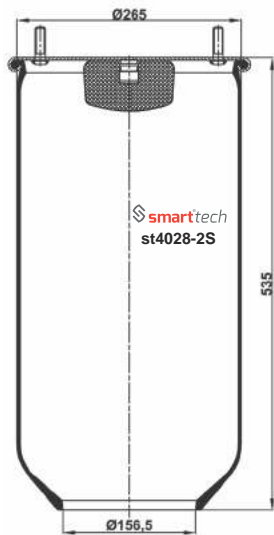

OEM REFERENCES

SCHMITZ : 015 323
WEWELER : US 04028

CROSS REFERENCES

CONTITECH : 4028 N P02**SA

st4028-2S

Order No: 75015324