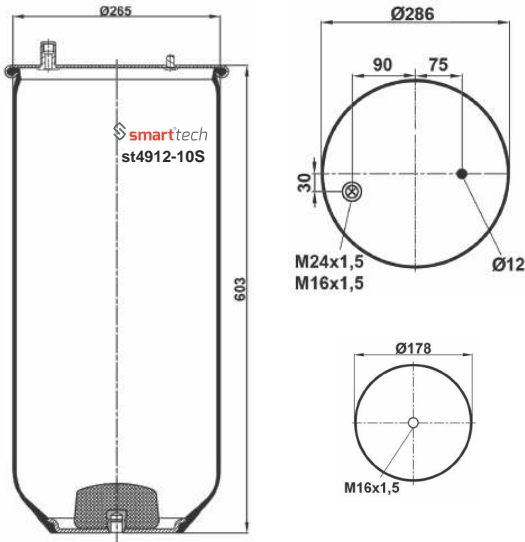

st4912-10S

Order No: 74557355