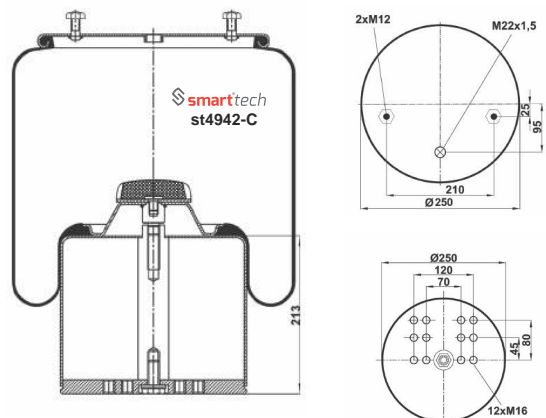

OEM REFERENCES

BPW : 05.429.41.09.0

CROSS REFERENCES

CONTITECH : 4942 N P02**CA