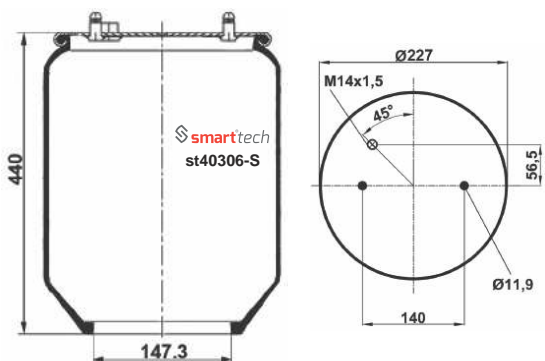

st40305-S

Order No: 72492680

OEM REFERENCES

CROSS REFERENCES

AIRTECH : 330305 P 122712

st40305-1S

Order No: 72726242

OEM REFERENCES

CROSS REFERENCES

GOODYEAR : 1R11-839**SA

st40306-S

Order No: 72440307

OEM REFERENCES

CROSS REFERENCES

AIRTECH : 330306 K**SA 135482