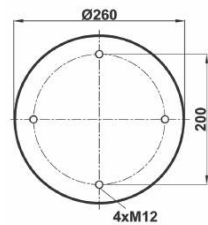

CROSS REFERENCES

CONTITECH : 4156 N P06**CA
FIRESTONE : 1T15M-6 W01 358 9361**CA
GOODYEAR : 1R12-719
PHOENIX : 1DK 23 K-9361
PHOENIX : 1DK 21 A-2
DUNLOP UK : PNP 309580100
DUNLOP FR : D12B19
CF GOMMA : 1T323-32 97306
TAURUS : KR 506-9361
TAURUS : KR 506-28

st4156-7C

Order No: 35001474