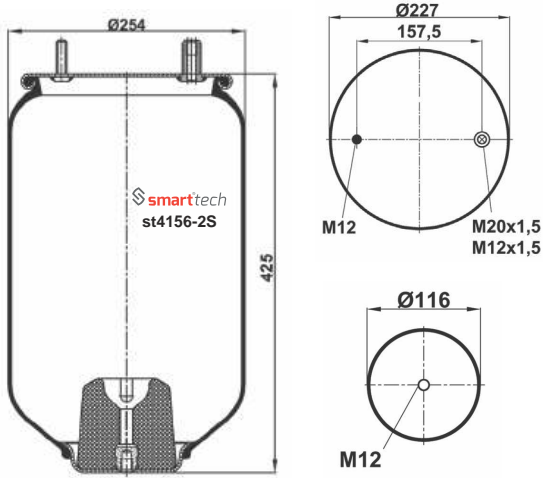

st4156-2S

Order No: 35001473

OEM REFERENCES

CROSS REFERENCES

CONTITECH : 4156NP07**SA

st4156-3S

Order No: 35580734

OEM REFERENCES

CROSS REFERENCES