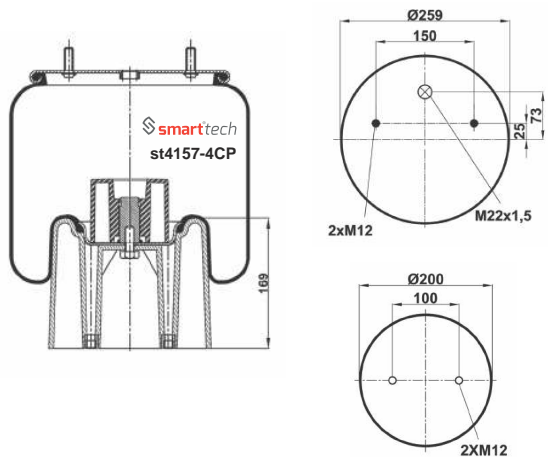

OEM REFERENCES

DISCOS / MERCEDES : A 946 328 14 01
R.O.R/MERITOR : 21221307
WEWELER : US07364
WEWELER : US87EUROF

CROSS REFERENCES

CONTITECH : 4157 N P04
FIRESTONE : 1T15MPW-7 W01 M58 6297
GOODYEAR : 1R11-111
PHOENIX : 1DK 21 A-8
DUNLOP FR : D12B18
TAURUS : KR 915-54

st4157-5C

Order No: 63222444