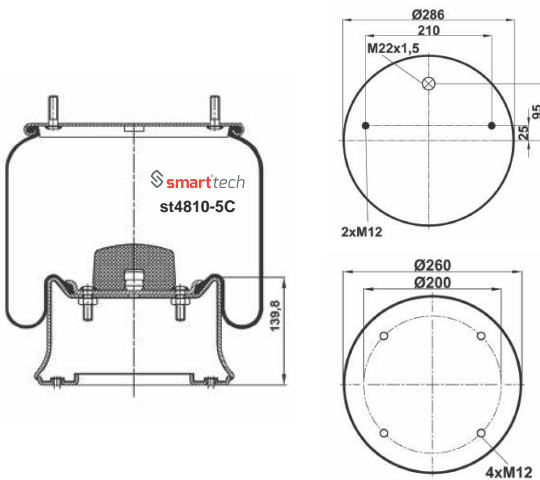

OEM REFERENCES

S.A.F : 3.229.0027.00
S.A.F : 3.229.2127.00
S.A.F : 3.229.2227.00

CROSS REFERENCES

CONTITECH : 4810 N P05
FIRESTONE : 1T19L-7 W01 M58 6338
GOODYEAR : 1R14-730
PHOENIX : 1D 28 A-10
DUNLOP FR : D13B25
CF GOMMA : 1T19E-1 205456
TAURUS : KR 621-18

st4813-7C

Order No: 72107674