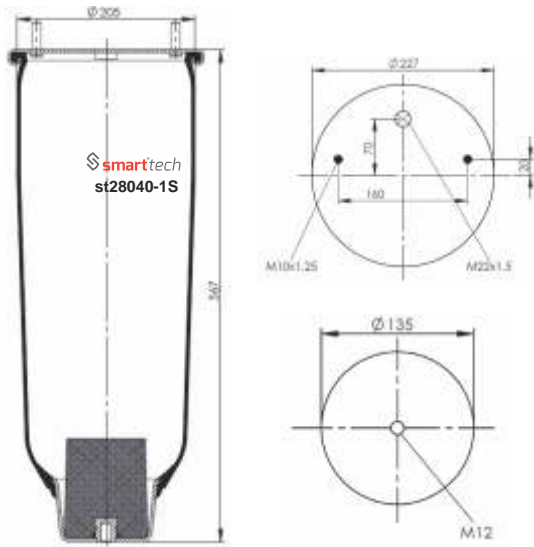

Order No: 48036807 st28030

● Bolt Or Stud ○ Threaded Hole ⊗ Combination ⊗ Stud Air Inlet

Original part numbers are only for informative purpose.

st28040-1S

Order No: 48828040

OEM REFERENCES

CROSS REFERENCES