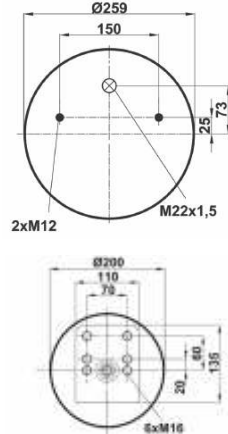

AIRTECH : 3940-01 K 130842

BPW : 05.529.41.28.1

● Bolt Or Stud ○ Threaded Hole ⊗ Combination ⊗ Stud Air Inlet

Original part numbers are only for informative purpose.

COMPLATE

st940-CP

Order No: 27941145

OEM REFERENCES