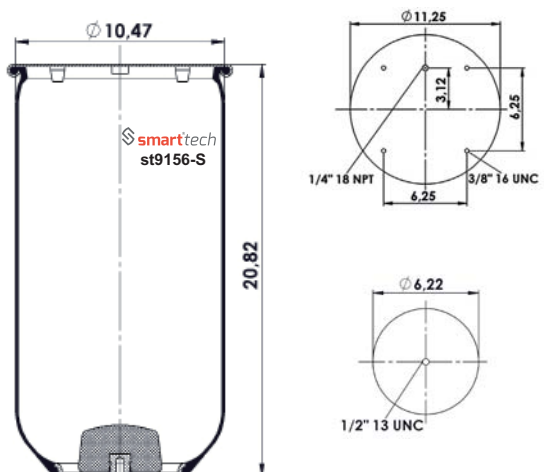

OEM REFERENCES

CROSS REFERENCES

FIRESTONE : W01 358 9156**SA