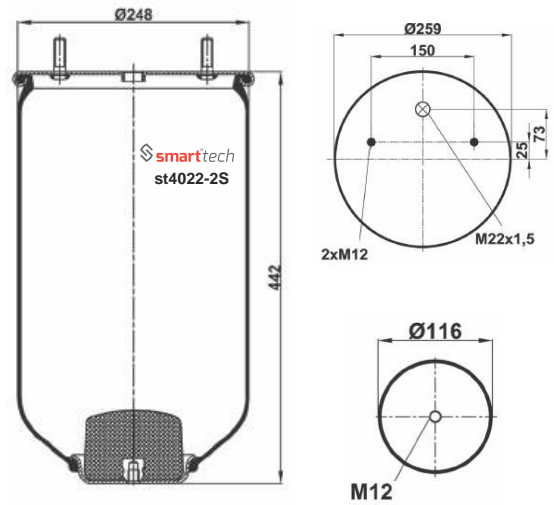

Service Assembly

CROSS REFERENCES	OEM REFERENCES
FIRESTONE : 1T17BS-6 W01 M58 0756 GOODYEAR : 1 R 11-709 TAURUS : UR 725-28T SPRINGRIDE : D11U40	S.A.F : 3.229.0029.00 S.A.F : 3.229.0033.00 S.A.F : 4.284.3006.00

Order No: 73002907

st4022-2S