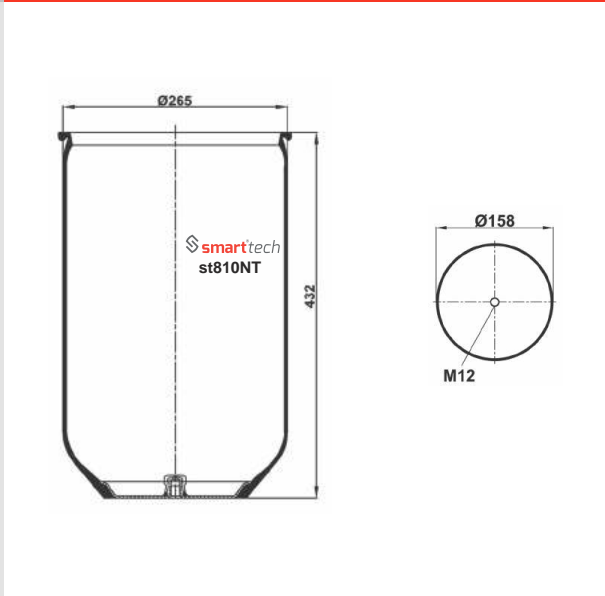

Service Assembly

Special for trucks and busses

www.smarttech.com.tr

SERVICE
ASSEMBLY

CROSS REFERENCES   OEM REFERENCES   Order No: 66010047   st810NT

CONTITECH : 810 NT
FIRESTONE : 1T19L-7 W01 M58 0491
GOODYEAR : 1R14-714
PHOENIX : 1DK 28 A
CF GOMMA : 1T19E-1S
TAURUS : UR 621-04

MAN : 81.43601.0047

CROSS REFERENCES   OEM REFERENCES   Order No: 66016019   st810NTB

CONTITECH : 810 NTB
FIRESTONE : 1T19L - 7 W01 M58 0749
GOODYEAR : 1R14-713
PHOENIX : 1DK 28 A-4
CF GOMMA : 1T19E-1 93702
TAURUS : UR 621-03

MAN : 81.43601.6019
PEGASO : 174933