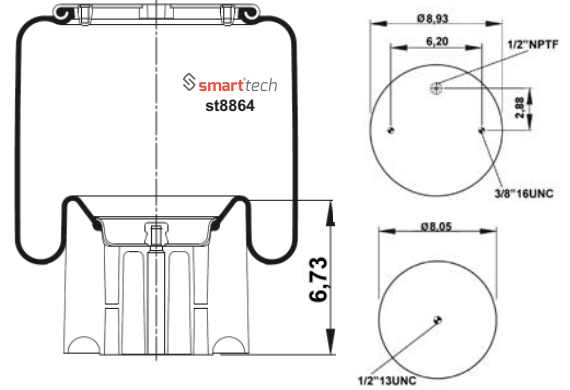

OEM REFERENCES

PETERBILT : 308716

Order No: 46308716

st8864