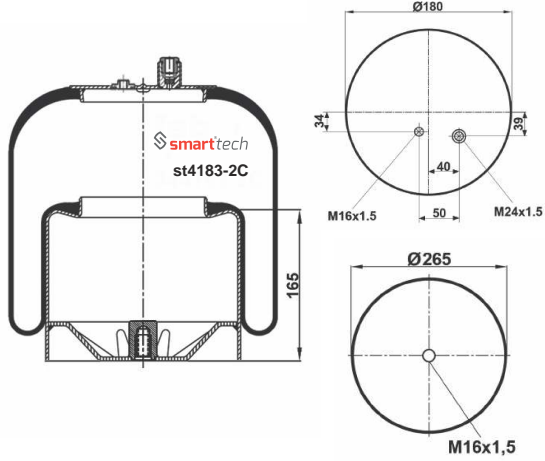

st4183-2C

Order No: 62202321

OEM REFERENCES

MERCEDES BENZ : A 942 320 23 21

CROSS REFERENCES

CONTITECH : 4183 N P24

st4185-C

Order No: 62200021