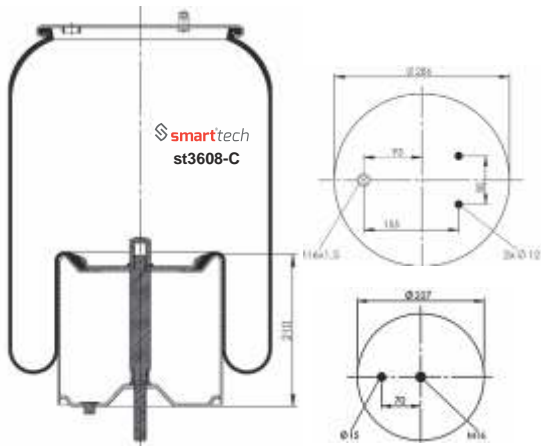

st3691-C

Order No: 99369101

OEM REFERENCES

CROSS REFERENCES

CONTITECH : 3691 N P01