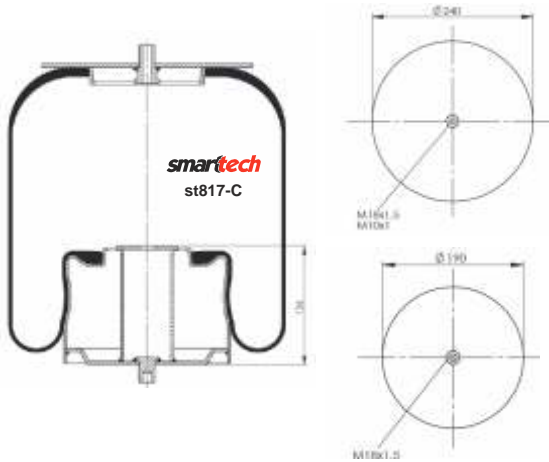

CONTITECH :817MB

st836-1C

Order No: 33388165

OEM REFERENCES

CROSS REFERENCES