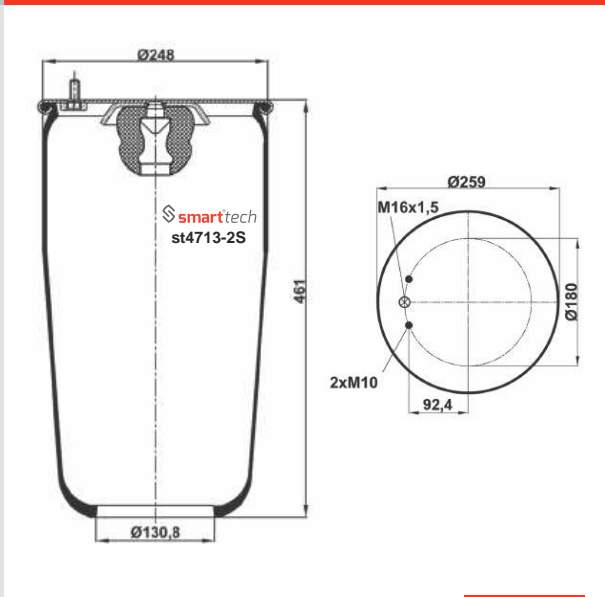

● Bolt Or Stud   ○ Threaded Hole   ⊗ Combination   ⊗ Stud Air Inlet

Original part numbers are only for informative purpose.