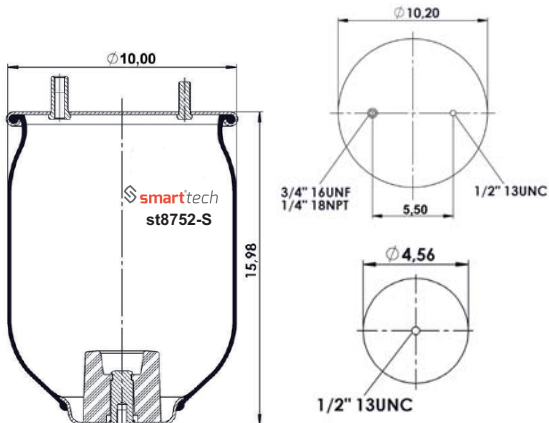

OEM REFERENCES

CROSS REFERENCES

FIRESTONE : W01 358 8752**SA

st8755-S

Order No: 46722044