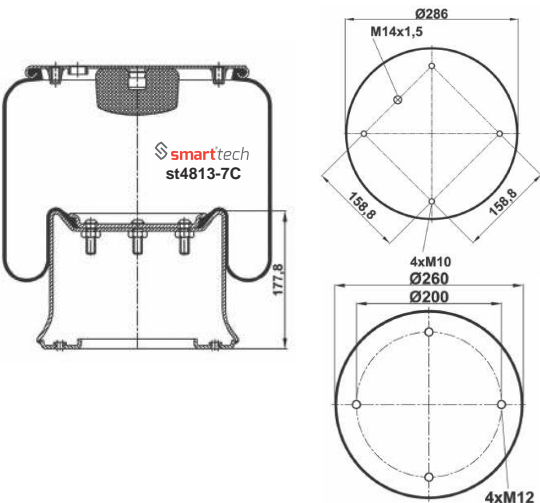

OEM REFERENCES

S.A.F : 3.229.0005.00
SCANIA/SCANIA BUSSAR : 1107674
SCANIA/SCANIA BUSSAR : 1314906
SCANIA/SCANIA BUSSAR : 255293
SCANIA/SCANIA BUSSAR : 255295
SCANIA/SCANIA BUSSAR : 298568
SCANIA/SCANIA BUSSAR : 325748

CROSS REFERENCES

CONTITECH : 4813 N P07
FIRESTONE : 1T19L-11 W01 M58 7358
GOODYEAR : 1 R 14-727
PHOENIX : 1 D 28 B-9
DUNLOP FR : D13B10
DUNLOP FR : D13B22
CF GOMMA : 1 T 19 E-2BR 97764
TAURUS : KR 622-01