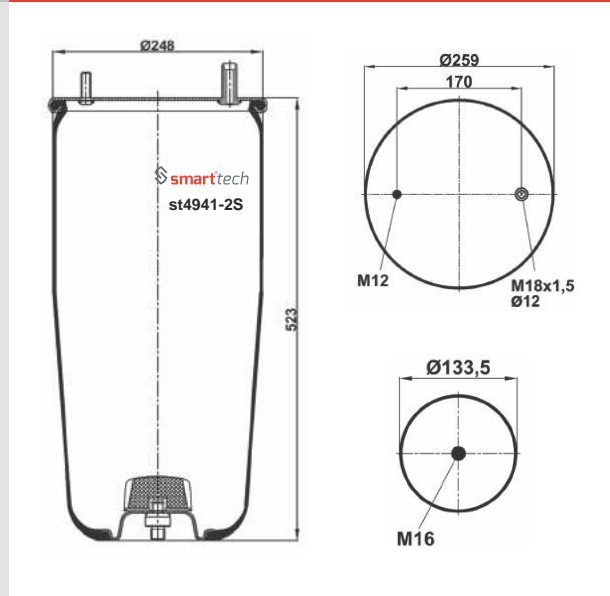

OEM REFERENCES

CROSS REFERENCES

BPW : BPW 30K
BPW : 05.429.41.56.0

CONTITECH : 4940 N P02

Service Assembly

CROSS REFERENCES OEM REFERENCES Order No: 27941250 st4941-2S

CONTITECH : 4941 N P02

BPW : BPW 30
BPW : 05.429.41.25.0