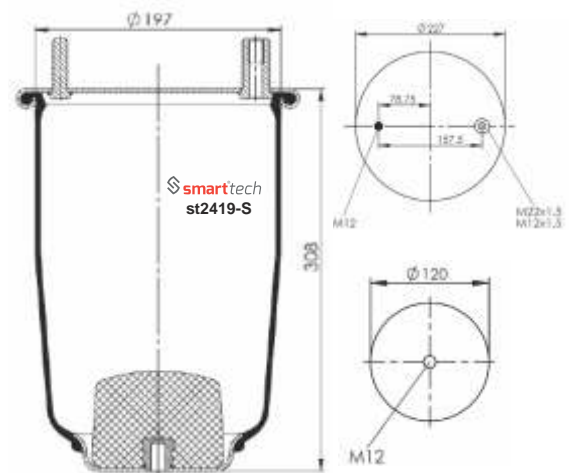

CROSS REFERENCES
CF GOMMA : 1T240-19 **SA

OEM REFERENCES
OTOKAR : OTOKAR M 2010 MAG RUS FRONT

Order No: 64824018 st2419-S