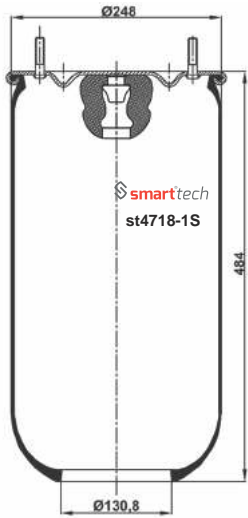

st4718-1S

Order No: 85079718