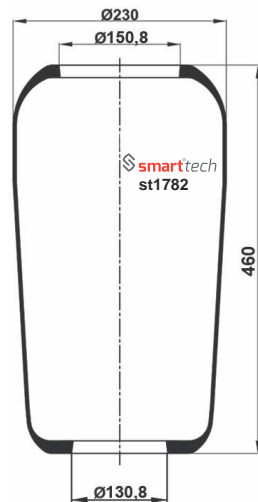

CROSS REFERENCES

CONTITECH : 1774 N

st1782 Order No: 74510180