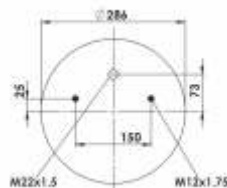

OEM REFERENCES

CROSS REFERENCES

CONTITECH : 4737 N

st4746-S

Order No: 46100003