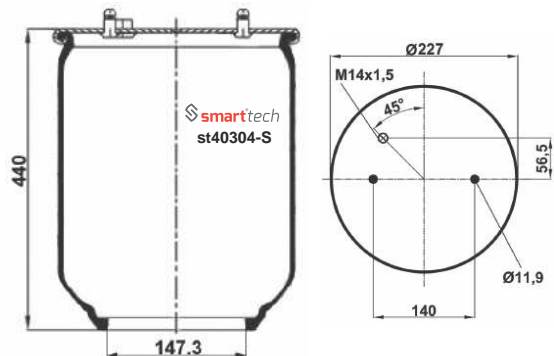

CROSS REFERENCES
AIRTECH : 330304 P 122672

OEM REFERENCES

Order No: 72440305 st40304-S

● Bolt Or Stud ○ Threaded Hole ⊗ Combination ⊗ Stud Air Inlet

Original part numbers are only for informative purpose.