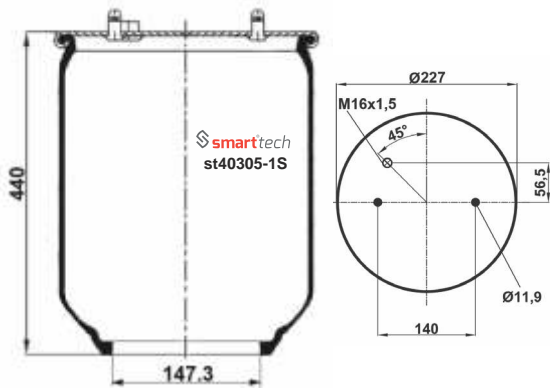

st40306-S

Order No: 72440307

OEM REFERENCES

CROSS REFERENCES

AIRTECH : 330306 K**SA 135482