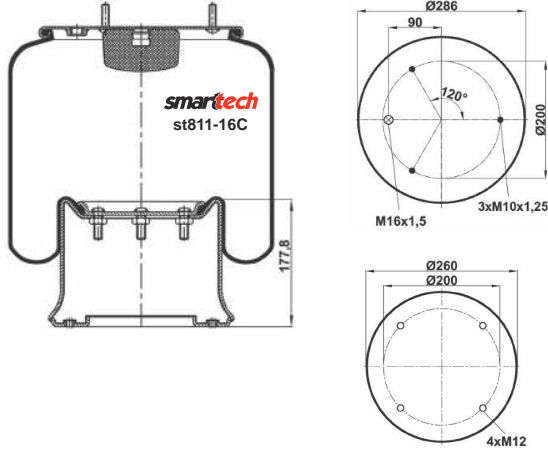

st811-16C

Order No: 33526822

OEM REFERENCES

DAF : 526823

CROSS REFERENCES

CONTITECH : 811 M16 K1
FIRESTONE : 1T19L-11 W01 M58 6334
GOODYEAR : 1 R 14-719
PHOENIX : 1D 28 B-7
DUNLOP FR : D13B36
TAURUS : KR 622-31

st813-C

Order No: 73000300