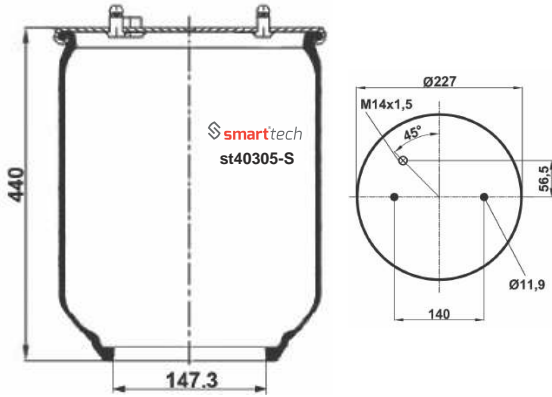

st40305-S

Order No: 72492680

OEM REFERENCES

CROSS REFERENCES

AIRTECH : 330305 P 122712

st40305-1S

Order No: 72726242

OEM REFERENCES

CROSS REFERENCES

GOODYEAR : 1R11-839**SA