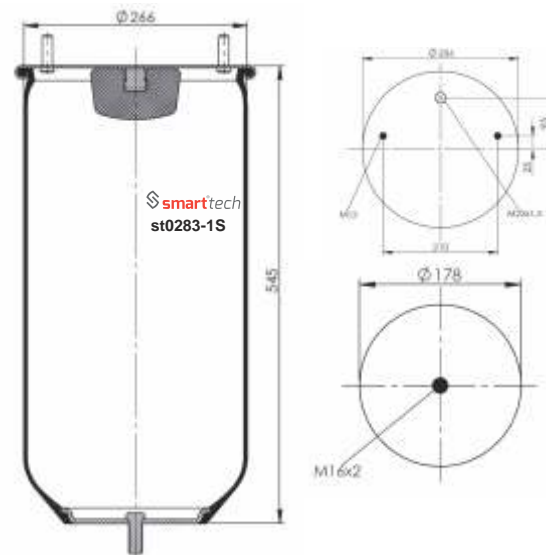

CROSS REFERENCES	OEM REFERENCES
VIBRACOUSTIC : V1 DK 28 F	

Order No: 99135283

st0283-1S