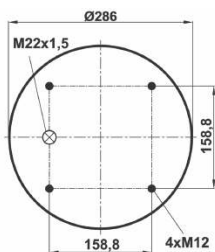

OEM REFERENCES

CROSS REFERENCES

AIRTECH : 34028 P 120362

st4028-5S

Order No: 63222238