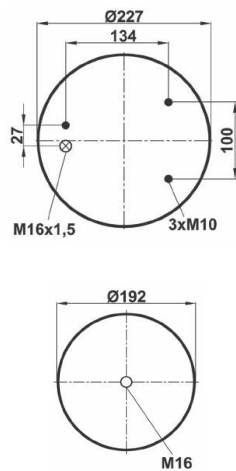

OEM REFERENCES

DAF : 1 141 525
VDL / DAF : 1 141 525

CROSS REFERENCES

CONTITECH : 887 M K6