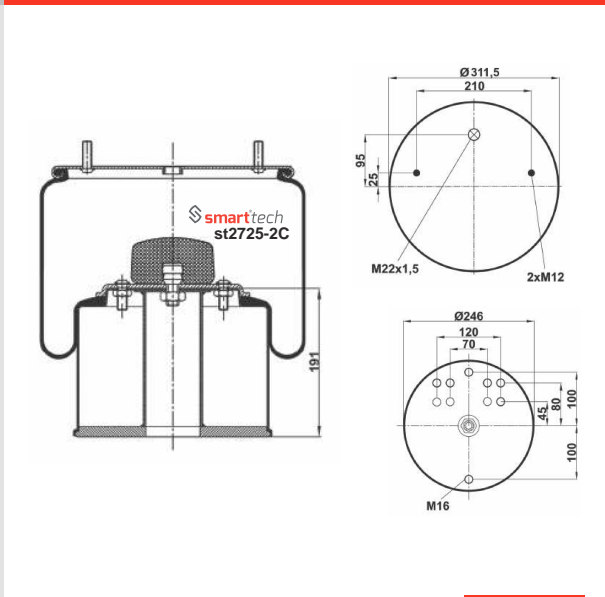

● Bolt Or Stud   ○ Threaded Hole   ⊗ Combination   ⊗ Stud Air Inlet

Original part numbers are only for informative purpose.

COMPLATE