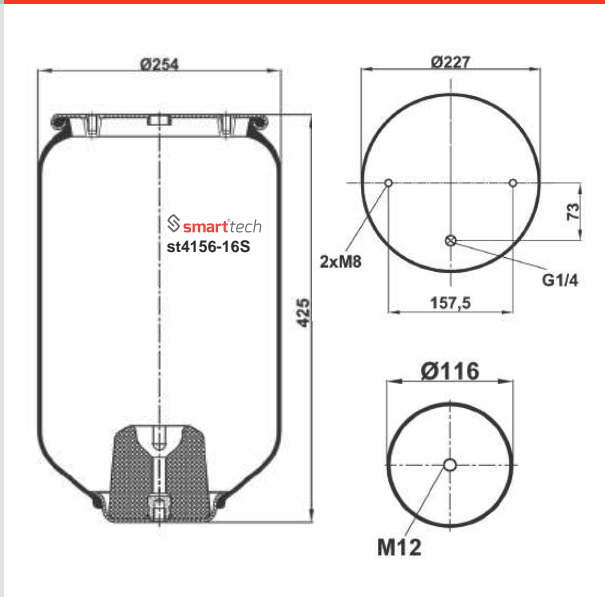

CROSS REFERENCES   OEM REFERENCES   Order No: 35520974   st4157-2S

CONTITECH : 4157NP10**SA
FIRESTONE : W01M586315**SA
PHOENIX : 1DK23K-54
PHOENIX : 1DK20A-51
TAURUS : KR915-51

ACERBI : 441901
FRUEHAUF : UJB0975
SMB : M060924