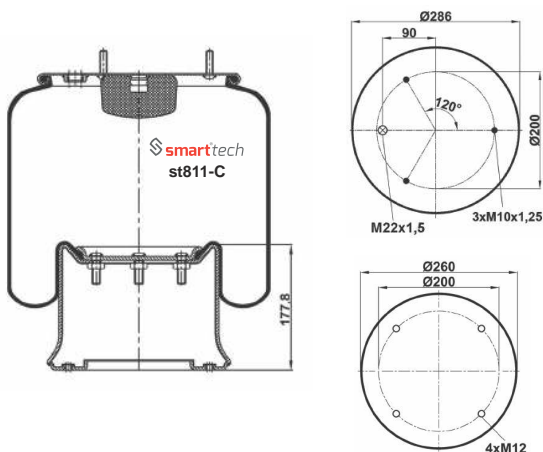

OEM REFERENCES

CROSS REFERENCES

DAF : 1 384 274
RENAULT V.I : 5000 745 918

CONTITECH : 811 MB
GOODYEAR : 1 R 14-718
DUNLOP FR : D13B34
CF GOMMA : 1 T 19 E-2 203878
TAURUS : KR 622-26