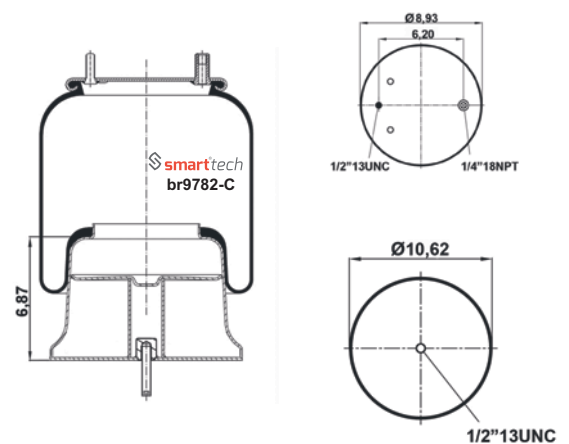

OEM REFERENCES

FRIGHTLINER : 6813200017
FRIGHTLINER : A16-14004-000
FRIGHTLINER : A16-14004-001
WESTAR PART : 87-79780
EUCLID PART : E-FS9780
AUTOMANN PART : 1DK231-9780

Order No: 46200018

br9782-C