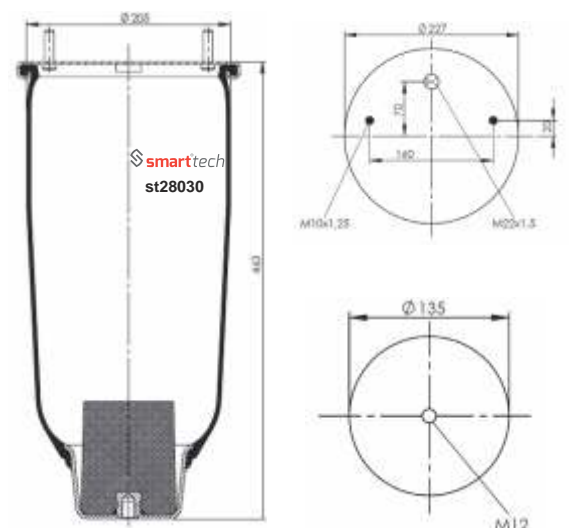

Order No: 48036807 st28030

● Bolt Or Stud ○ Threaded Hole ⊗ Combination ⊗ Stud Air Inlet

Original part numbers are only for informative purpose.

st28040-1S

Order No: 48828040

OEM REFERENCES

CROSS REFERENCES