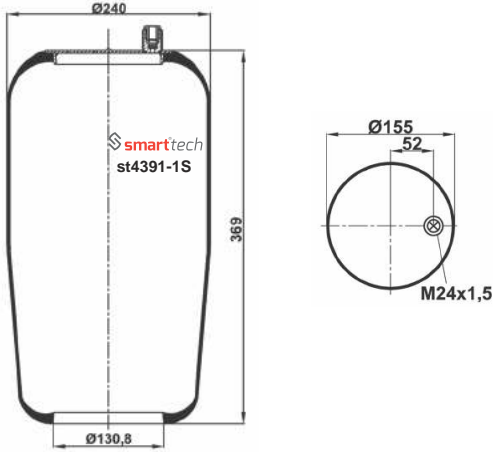

MERCEDES BENZ : A 942 328 01 01

● Bolt Or Stud ○ Threaded Hole ⊗ Combination ⊗ Stud Air Inlet

Original part numbers are only for informative purpose.

st4391-1S

Order No: 62280601

OEM REFERENCES

MERCEDES BENZ : A 942 328 06 01