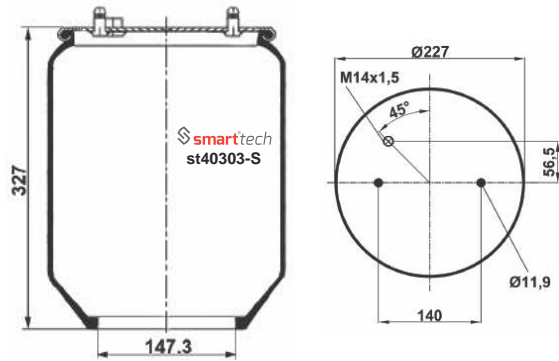

CROSS REFERENCES
AIRTECH : 330304 P 122672

OEM REFERENCES

Order No: 72440305 st40304-S

● Bolt Or Stud ○ Threaded Hole ⊗ Combination ⊗ Stud Air Inlet

Original part numbers are only for informative purpose.