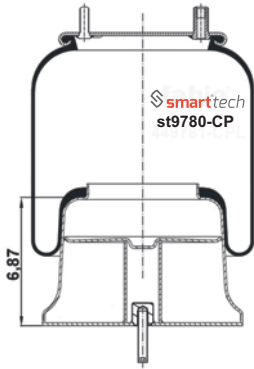

st9780-CP

Order No: 46200019

OEM REFERENCES

- FRIGHTLINER : 16-15595-000
- FRIGHTLINER : 16-15595-001
- FRIGHTLINER : 16-15595-002
- FREIGHTLINER : 16-13810-000
- FREIGHTLINER : 16-13810-001
- FREIGHTLINER : 16-13810-002
- FREIGHTLINER : 16-1673-000
- FREIGHTLINER : 681-320-0017
- RIDEWELL : 1003589780C
- TRIANGLE : 8382
- WATSON & CHALIN : AS-0147-1G
- WATSON & CHALIN : AS-0182

CROSS REFERENCES

- CONTITECH : 910S-16A382
- FIRESTONE : 1T15ZR-6
- FIRESTONE : W013589781
- GOODYEAR : 1R12-303