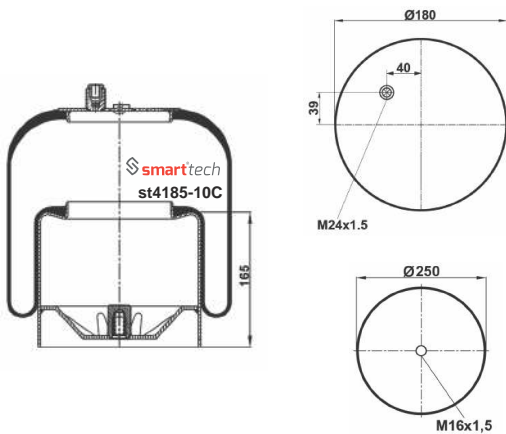

OEM REFERENCES

BPW : A9423200021

CROSS REFERENCES

CONTITECH : 4185NP21