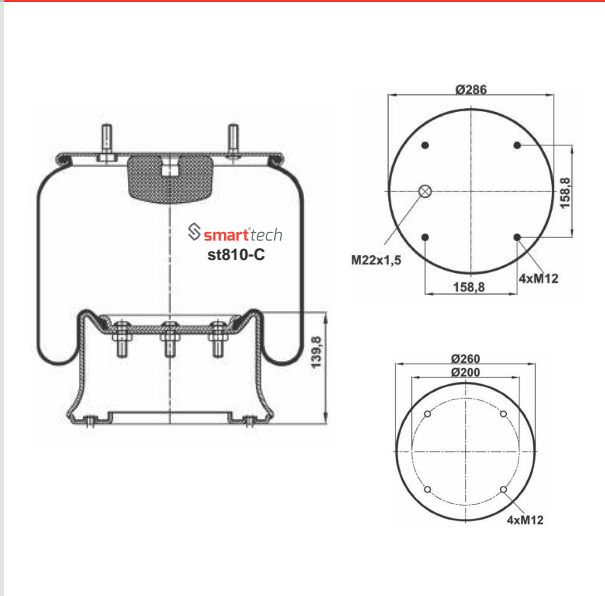

Complate

Special for trucks and busses

www.smarttech.com.tr

CROSS REFERENCES   OEM REFERENCES   Order No: 33384273   st810-C

CONTITECH	: 810 MB
FIRESTONE	: 1T19L-7 W01 M58 6345
GOODYEAR	: 1R14-716
PHOENIX	: 1D 28 A-2
DUNLOP UK	: PNP 311780000
DUNLOP FR	: D13B20
DUNLOP FR	: D13B01
CF GOMMA	: 1T19E-1 87413-1
TAURUS	: KR 621-26

R.O.R/MERITOR	: 21208082
RENAULT V.I	: 5000 452 939
S.A.F	: 2.228.0002.00
S.A.F	: 2.228.2102.00
S.A.F	: 2.228.2202.00
S.A.F	: 2.228.2402.00
S.A.F	: 2.228.2602.00
SAMRO	: 2500008
T.E.C	: 506243/ 01
TRAILOR	: 650 4646 G
VOLVO	: 1080707
WEWELER	: 2120 8082
WEWELER	: US 00622
WEWELER	: US07337
WEWELER	: US87413
YORK	: 785168