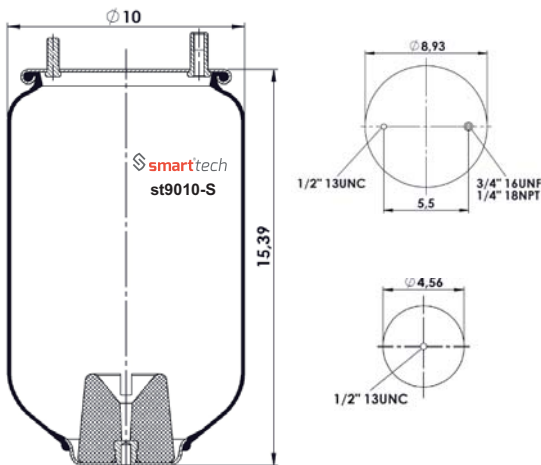

st8929-S

Order No: 46100015

OEM REFERENCES

CROSS REFERENCES

FIRESTONE : W01 358 8929**SA

st9010-S

Order No: 46711565

OEM REFERENCES

CROSS REFERENCES

FIRESTONE : W01 358 9010**SA

st9039-S

Order No: 63216134

OEM REFERENCES

CROSS REFERENCES

BELLE TRAILERS : BT0321
HENDRICKSON : NA 1808
HENDRICKSON : B2064
NEWAY : 905 570 11
NEWAY : 905 570 23
NEWAY : 90557085
R.O.R./MERITOR : 21208939
R.O.R./MERITOR : 2121 1613
R.O.R./MERITOR : 21216135

CONTITECH : 4150 N P04
FIRESTONE : 1T15M-0 W01 358 9039**SA
GOODYEAR : 1R12-095**SA
TAURUS : KR 500-9039**SA
TAURUS : KR 500-22SU**SA