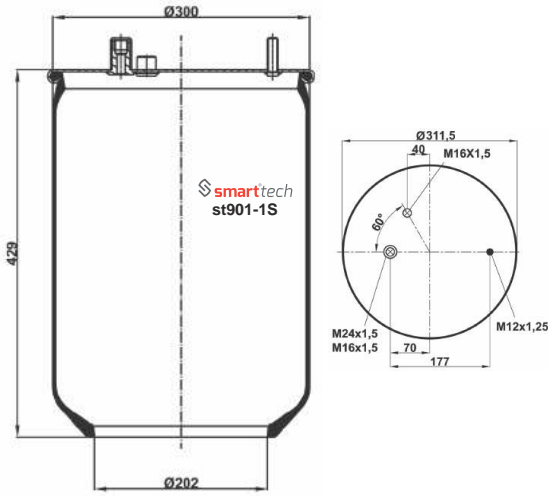

st901-1S

Order No: 74052721

OEM REFERENCES

NEWAY : M0057000
RENAULT V.I : 5.010.052.722
RENAULT V.I : 5.010.130.683
RENAULT V.I : 5.010.151.698

CROSS REFERENCES

CONTITECH : 901 MB**SA

st902-S

Order No: 74211723