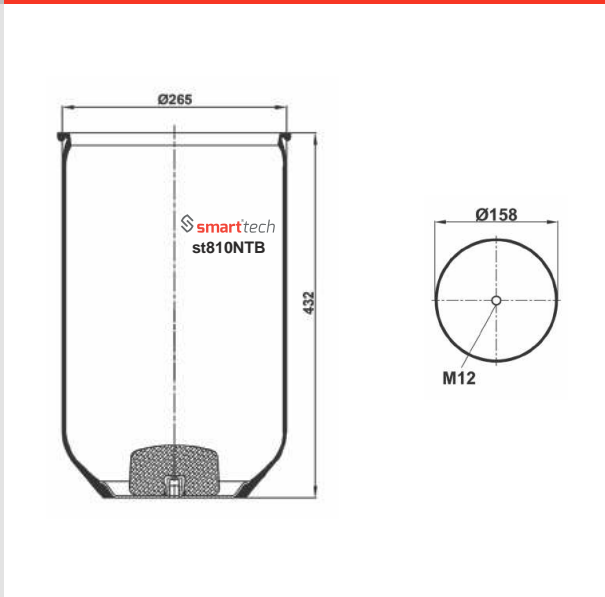

CROSS REFERENCES   OEM REFERENCES   Order No: 66010036   st811NT

CONTITECH : 811 NT
FIRESTONE : 1T19L-10 W01 M58 0028
GOODYEAR : 1R14-715
PHOENIX : 1DK 28 B
TAURUS : UR 622-03

EVO-BUS : 4.731.029.000
MAN : 81.43601.0035
MAN : 81.43601.0048