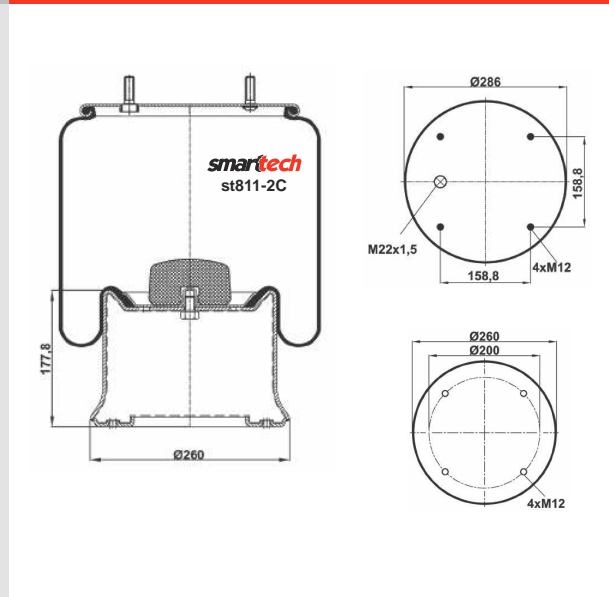

CROSS REFERENCES   OEM REFERENCES   Order No: 63215633   st811-2C

AIRTECH : 3811-02 K 130082