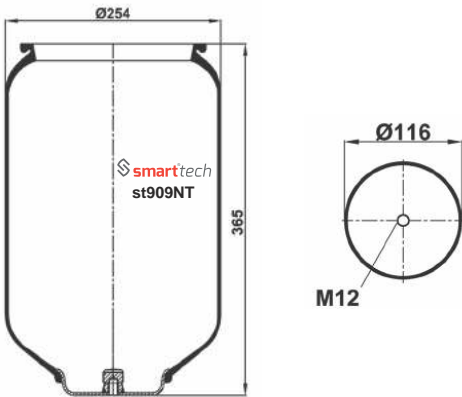

st811NTB

Order No: 66010037

OEM REFERENCES

CROSS REFERENCES

CONTITECH : 811 NTB
FIRESTONE : 1T19L-10 W01 M58 0747

st909NT

Order No: 66010050

OEM REFERENCES

CROSS REFERENCES

MAN : 81.43601.0050
MAN : 81.43601.0054
MAN : 81.43601.0073
MAN : 81.43601.6029
NEOPLAN : 102100500
NEOPLAN : 102121500

CONTITECH : 909 NT
FIRESTONE : 1T15L-6 W01 M58 0031
PHOENIX : 1D 23 C

st909NTB

Order No: 66016023

OEM REFERENCES

CROSS REFERENCES

MAN : 81.43601.6023

CONTITECH : 909 NTB
FIRESTONE : 1T15L-6 W01 M58 0687
PHOENIX : 1D 23 C-1
CF GOMMA : 1 T 320 SP 89753
TAURUS : B 151