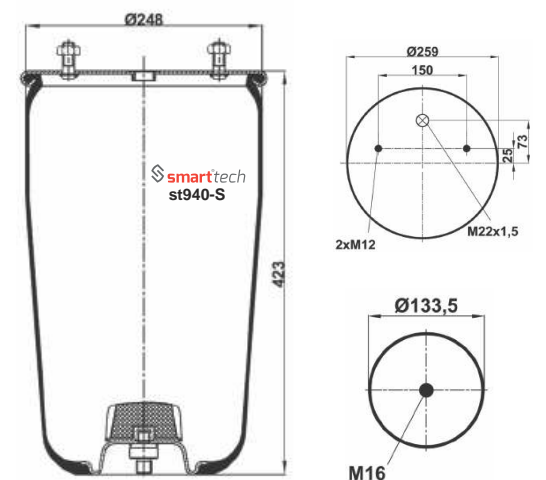

Order No: 27940910

st940-S

● Bolt Or Stud ○ Threaded Hole ⊗ Combination ⊗ Stud Air Inlet

Original part numbers are only for informative purpose.

st941-S

Order No: 27940030

OEM REFERENCES

BPW : BPW 30
BPW : 05.429.40.03.0