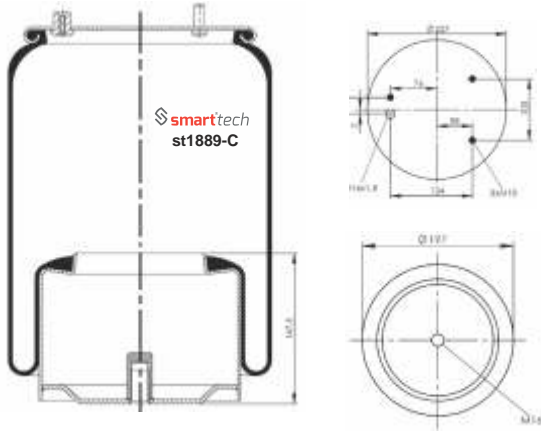

COMPLATE

Bolt Or Stud
 Threaded Hole
 ⊗ Combination
 ⊗ Stud Air Inlet

Original part numbers are only for informative purpose.

st1889-C

Order No: 99188903

OEM REFERENCES

CROSS REFERENCES

CONTITECH : 1889NP02