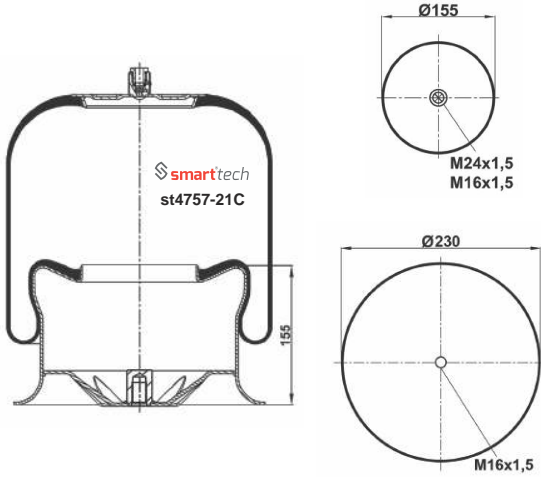

st4757-21C

Order No: 62204321

OEM REFERENCES

MERCEDES BENZ : A 942 320 43 21
MERCEDES BENZ : A 946 320 43 21

CROSS REFERENCES

CONTITECH : 4757 N P21

st4757-22C

Order No: 62203923