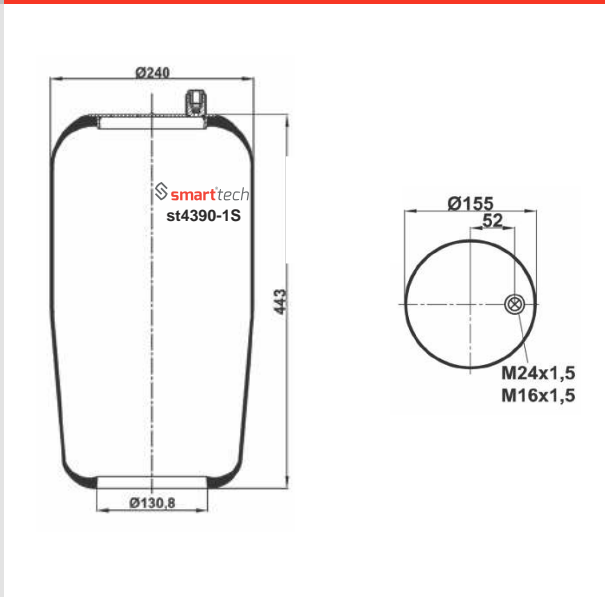

CROSS REFERENCES   OEM REFERENCES   Order No: 62280103   br4390-2S

CONTITECH : 4390 N2
GOODYEAR : 9508
CF GOMMA : 1VSC 285 30
SPRINGRIDE : D12U26

MERCEDES BENZ : A 942 328 01 01