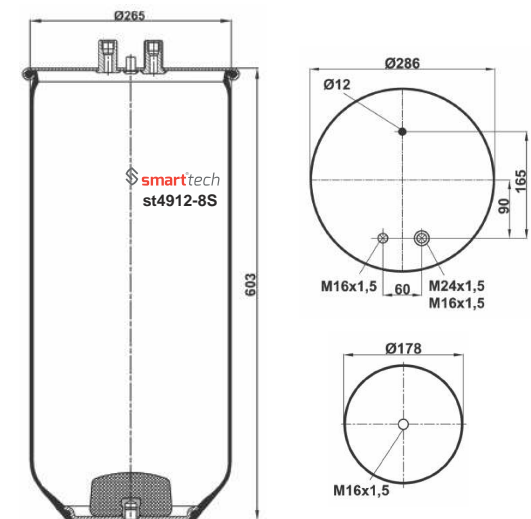

OEM REFERENCES

RENAULT V.I : 5001 832 067

Order No: 74832067

st4912-8S