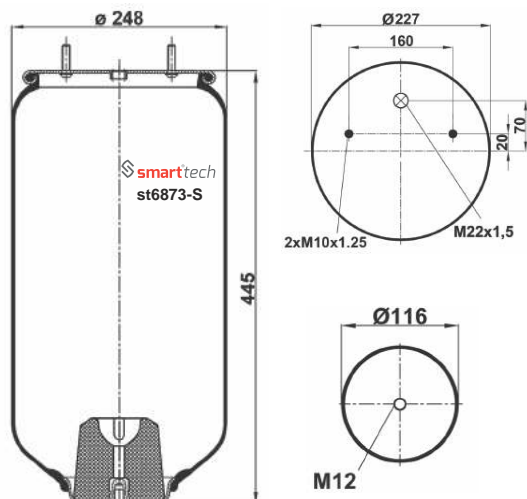

BERTOJA : 45402004

CF GOMMA : 1T323-33 96873
AIRTECH : 36873 P 121762