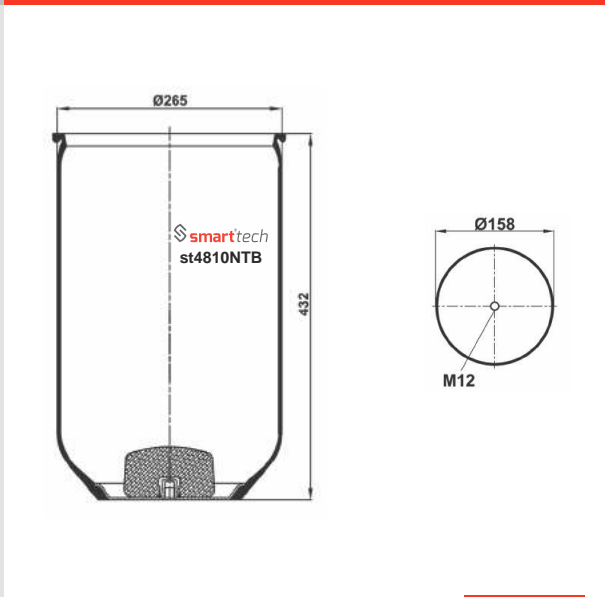

CROSS REFERENCES   OEM REFERENCES   Order No: 66010046   st4810NTB

CONTITECH : 4810 NTB

MAN : 81,43601,0042
MAN : 81,43601,0047
MAN : 81,43601,6019
PEGASO : 174933