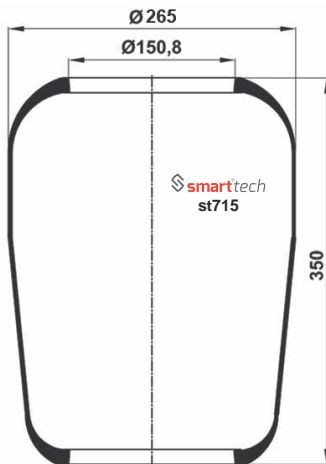

CROSS REFERENCES

CONTITECH : 713 N

st715 Order No: 66010059