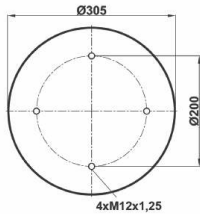

OEM REFERENCES

NEWAY : M0057000
RENAULT V.I : 5.010.052.722
RENAULT V.I : 5.010.130.683
RENAULT V.I : 5.010.151.698

CROSS REFERENCES

CONTITECH : 901 MB

st902-C

Order No: 74211724