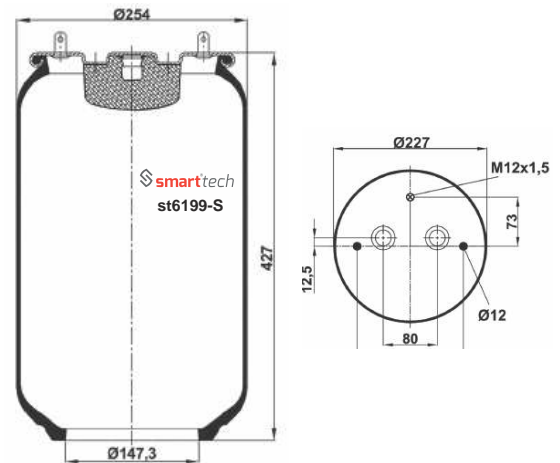

OEM REFERENCES

SCANIA : 1386199

Order No: 72386198

st6199-S

CROSS REFERENCES

AIRTECH : 36200 P 121602