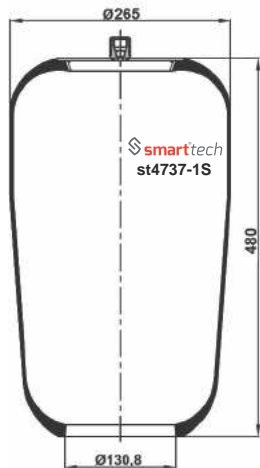

OEM REFERENCES

VOLVO : 101075363
VOLVO : 20 554 759

CROSS REFERENCES

CONTITECH : 4718 N P01**SA

st4737-1S

Order No: 62200321