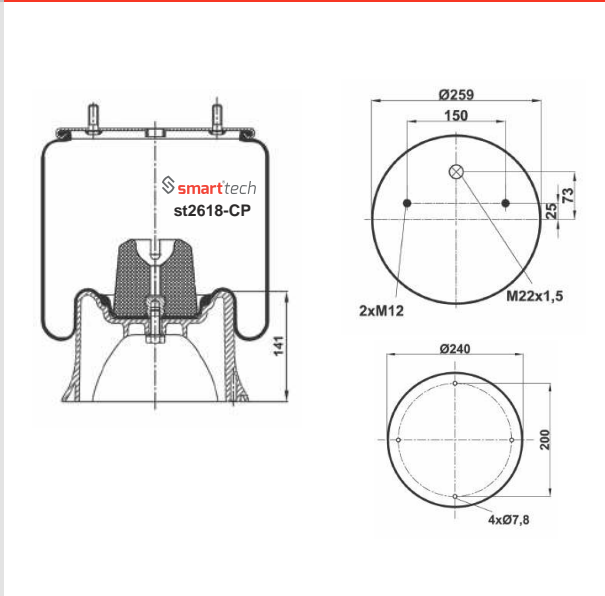

Complate

Special for trucks and busses

www.smarttech.com.tr

CROSS REFERENCES   OEM REFERENCES   Order No: 73002910   st2618-CP

FIRESTONE : 1T17BS-6 W01 M58 6367
PHOENIX : 1DK22E-9
CF GOMMA : 1T300-37 204677
TAURUS : KR 725-28

S.A.F. : 3.229.029.00

CROSS REFERENCES   OEM REFERENCES   Order No: 73002909   st2619-CP

AIRTECH : 32619 KPP 132922