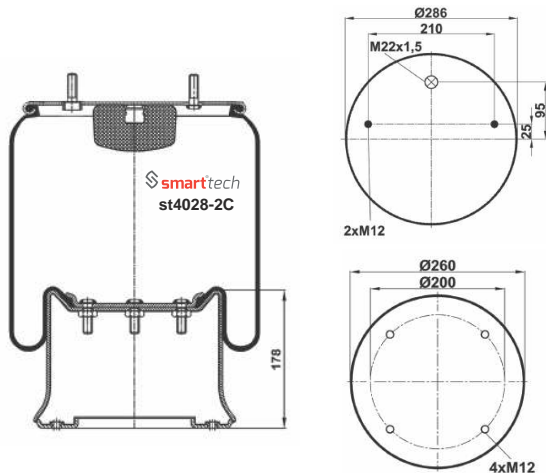

st4028-2C

Order No: 75015325

OEM REFERENCES

CROSS REFERENCES

AIRTECH : 34028 K 130342

Complate

Special for trucks and busses

www.smarttech.com.tr