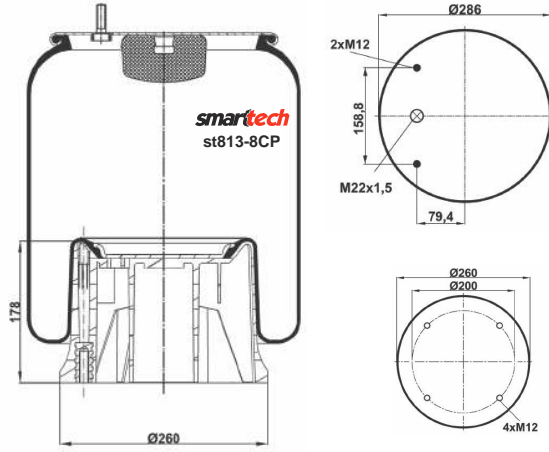

st813-8CP

Order No: 73000309

OEM REFERENCES

CROSS REFERENCES

FIRESTONE :1T19L-11 W01M587502**CPL
GOODYEAR :1R14-709**CPL
PHOENIX :1 D 28 B-4**CPL
TAURUS :KR 622-06**CPL
AIRTECH :3813-08 K**CPL 133402
DUNLOP FR :D13B29**CPL
V BRACAUSTIC:V1D28B-4**CPL
SPRINGRIDE :D13B29

st817-C

Order No: 74805999

OEM REFERENCES

CROSS REFERENCES