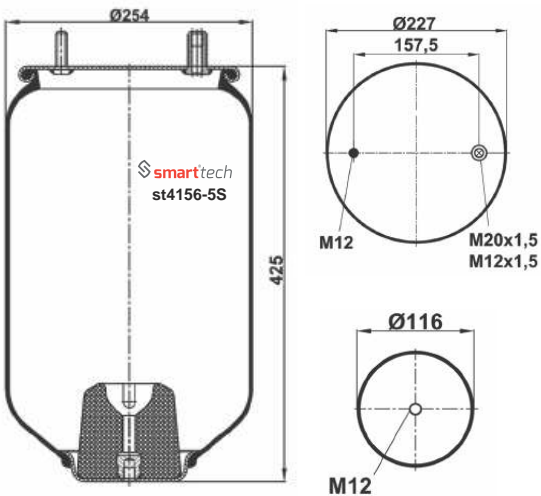

CONTITECH : 4156 N P05
CF GOMMA : 1T323-33 96873