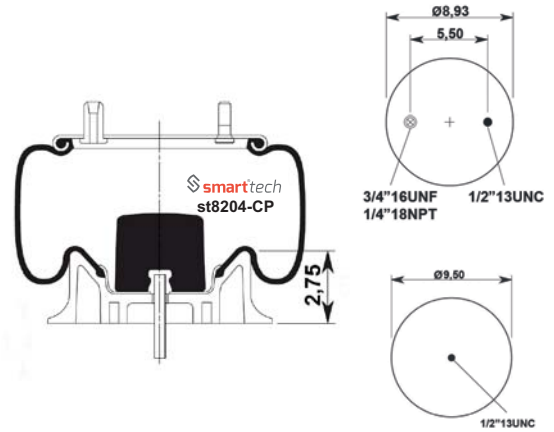

For American Vehicles

Special for trucks and busses

www.smarttech.com.tr

CROSS REFERENCES

FIRESTONE : 1T15M-2 / W01 358 8204
CONTITECH : 9 10-12 P 484
GOODYEAR : 1R12-508
GOODYEAR : 1R12-522 / 566-24-3-067
AIRTECH : 137182 / 38204 KPP

OEM REFERENCES

TRIANGLE : 6361 / 8484
BINKLEY : XBSPN05360
SAF HOLLAND : 90557173
SAF HOLLAND : 90557223
SAF HOLLAND : XDSPN05360

Order No: 35557173

st8204-CP

CROSS REFERENCES

FIRESTONE : 1T17CA-6.5 / W01 358 8708
CONTITECH : 10 10-16 S 526
GOODYEAR : 1R13-177 / 566-26-3-080
AIRTECH : 137202 / 38708 KPP

OEM REFERENCES

TRIANGLE : 6382 / 8526
HENDRICKSON TRAILER : S21966

Order No: 46721966

st8708-CP

CROSS REFERENCES

FIRESTONE : 1T17B-5 / W01 358 8753
CONTITECH : 10 10-15 S 713

OEM REFERENCES

RIDEWELL : 1003588753C
WATSON & CHALIN : AS0098

Order No: 46588753

st8753-C

FOR AMERICAN VEHICLES