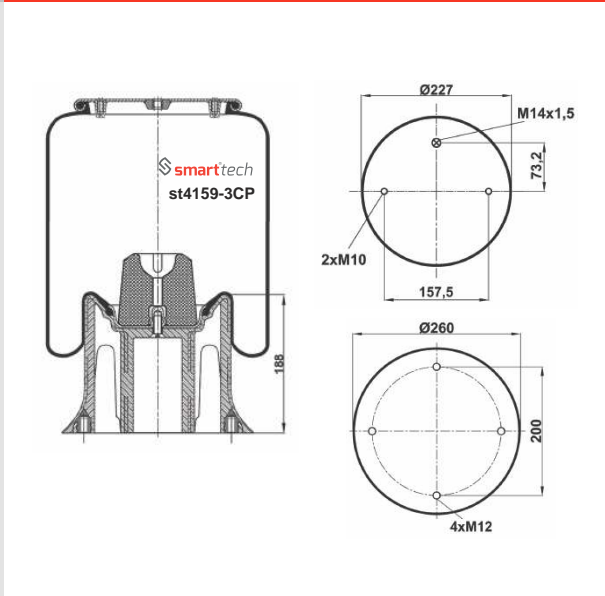

Complate

Special for trucks and busses

www.smarttech.com.tr

CROSS REFERENCES   OEM REFERENCES   Order No: 72314906   st4159-3CP

FIRESTONE : 1T15M-9 W01 M58 7308
GOODYEAR : 1 R12-713**CPL

SCANIA : 1314905

CROSS REFERENCES   OEM REFERENCES   Order No: 35557007   st4159-4CP

FIRESTONE : 1T15M-9 W01 M58 9222

NEWAY : M00557007