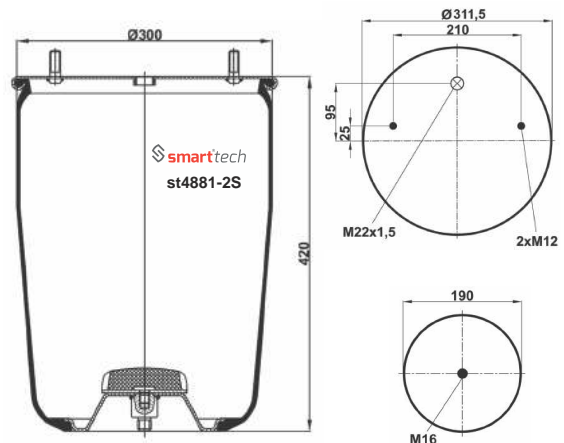

Order No: 27941010 st4881-2S

CROSS REFERENCES	OEM REFERENCES
CONTITECH : 4882 N1 P01	MAN : 81,43601,0151

Order No: 66010151 st4882-S

● Bolt Or Stud ○ Threaded Hole ⊗ Combination ⊗ Stud Air Inlet

Original part numbers are only for informative purpose.