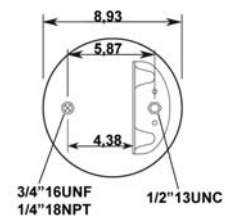

OEM REFERENCES

TRIANGLE : 6391 / 8502
SAF HOLLAND : 90557146
SAF HOLLAND : 90557177
SAF HOLLAND : 90557182
SAF HOLLAND : 90557212
SAF HOLLAND : 90557214

Order No: 73557146

st9471