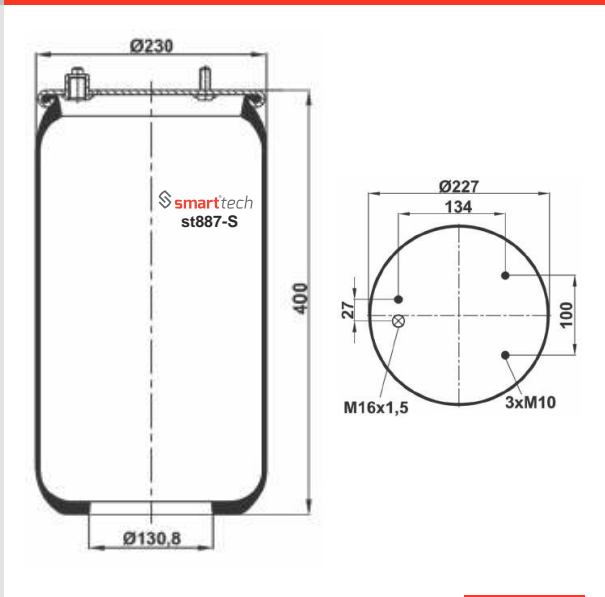

● Bolt Or Stud   ○ Threaded Hole   ⊗ Combination   ⊗ Stud Air Inlet

Original part numbers are only for informative purpose.