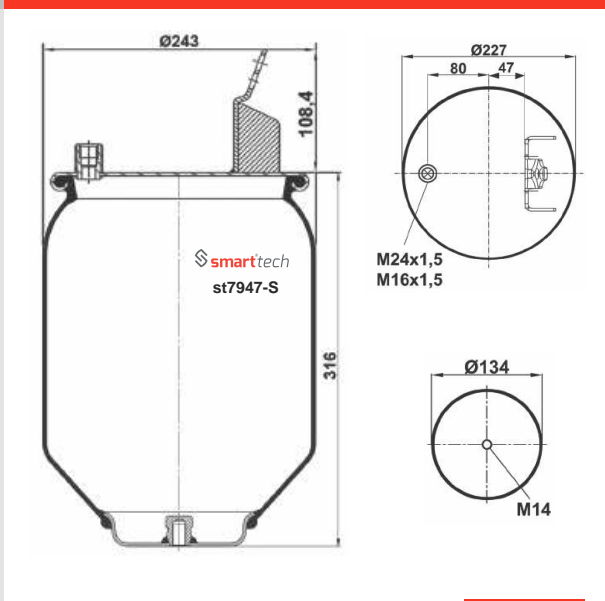

- Bolt Or Stud
- Threaded Hole
- ⊗ Combination
- ⊗ Stud Air Inlet

Original part numbers are only for informative purpose.