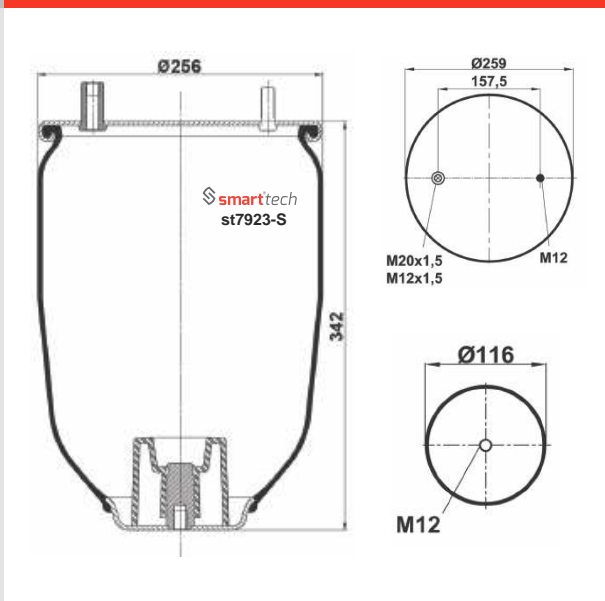

CROSS REFERENCES OEM REFERENCES Order No: 85737947 st7947-S

VOLVO : 20737947

- Bolt Or Stud
- Threaded Hole
- ⊗ Combination
- ⊗ Stud Air Inlet

Original part numbers are only for informative purpose.

st8070-S