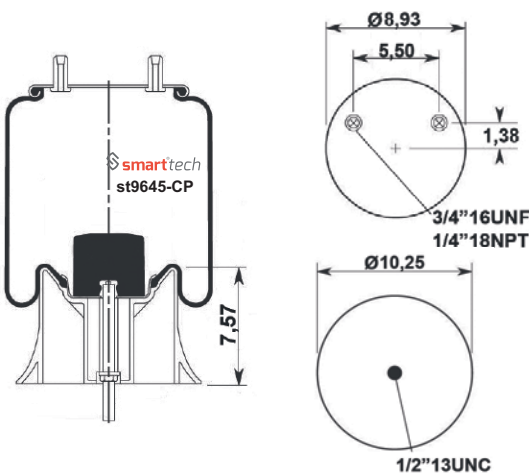

OEM REFERENCES

HENDRICKSON : S23612
HENDRICKSON : AA250L
TRIANGLE : 8564 6421

CROSS REFERENCES

FIRESTONE : 1T15MBTW-12 W01 358 9645
CONTITECH : 9 10BP-22 P 739