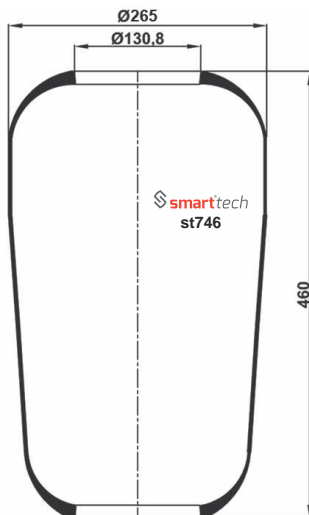

CROSS REFERENCES

CONTITECH : 737 N
FIRESTONE : 1R2A 480 330 W01 095 0211
PHOENIX : 1F 26
CF GOMMA : 1S 320-23 89756
TAURUS : B 127

st746 Order No: 62280005