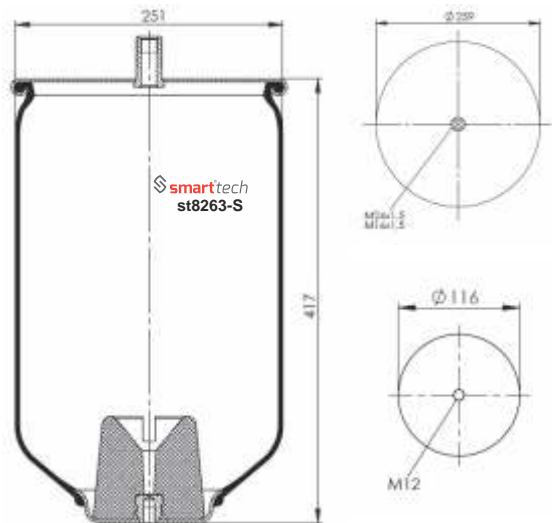

OEM REFERENCES

HENDRICKSON : HS508263

Order No: 46508263

st8263-S

CROSS REFERENCES

FIRESTONE :W01 M58 8608**SA