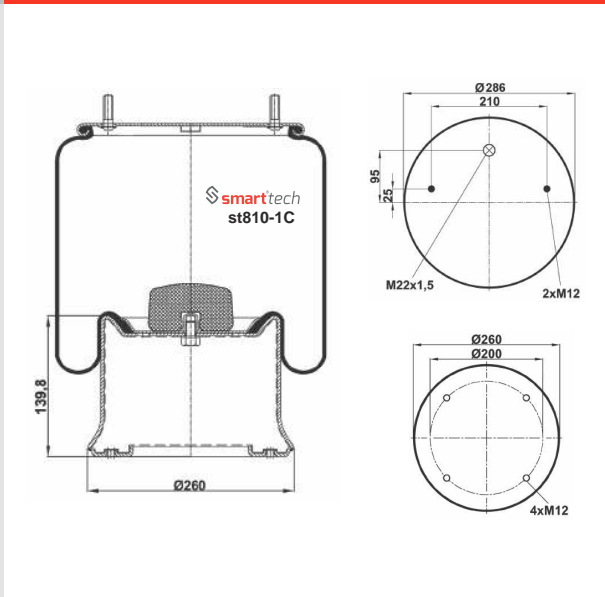

OEM REFERENCES	
BERTOJA	: 45402002
DAF	: 1384273
GRANNING	: 15635
HENDRICKSON	: B 2065
HENDRICKSON	: Y506243
HENDRICKSON	: Y506201
HENDRICKSON	: 785168
NEWAY	: 21215632
R.O.R/MERITOR	: 21215632

CROSS REFERENCES   OEM REFERENCES   Order No: 62281901   st810-1C

GOODYEAR	: 1R14-783
PHOENIX	: 1D28A-12
SPRINGRIDE	: D14B48

SCHIMITZ	: 0 16010
WEWELER	: US 07337.ST2

CROSS REFERENCES   OEM REFERENCES   Order No: 33384275   st810-10C

USMER	: US 20810 K01

OEM REFERENCES