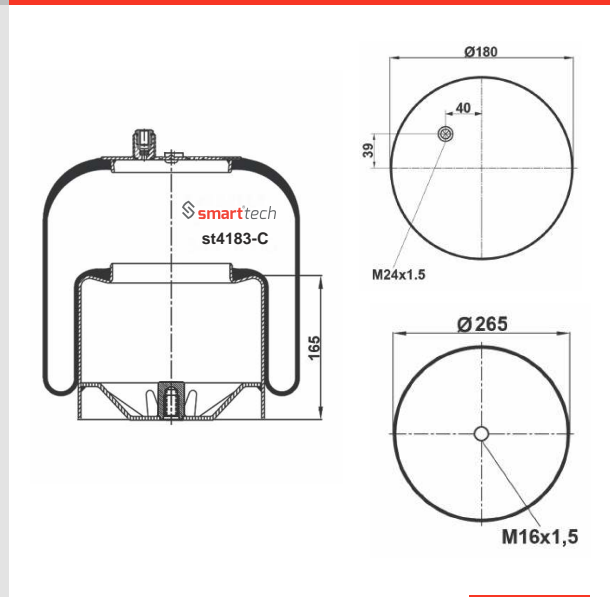

● Bolt Or Stud   ○ Threaded Hole   ⊗ Combination   ⊗ Stud Air Inlet

Original part numbers are only for informative purpose.

COMPLATE