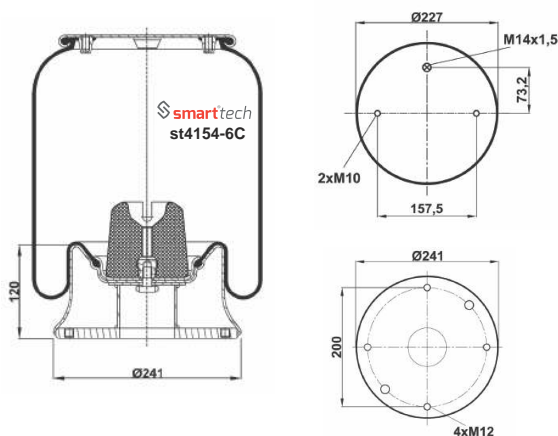

OEM REFERENCES

SCANIA : 1320151

CROSS REFERENCES

FIRESTONE : 1T15M-4 W01 M587283**CA
AIRTECH : 34154-06 K 133702