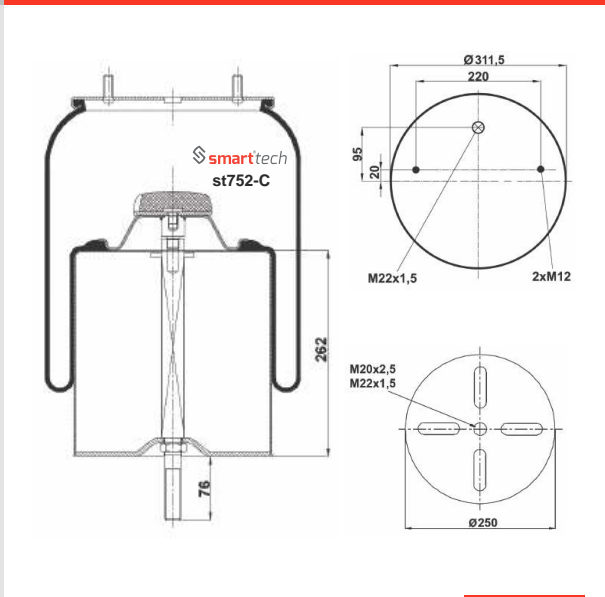

GIGANT : 247100

● Bolt Or Stud ○ Threaded Hole ⊗ Combination ⊗ Stud Air Inlet

Original part numbers are only for informative purpose.

COMPLATE

st768-C

Order No: 74869135

OEM REFERENCES

IRISBUS : 5000786816