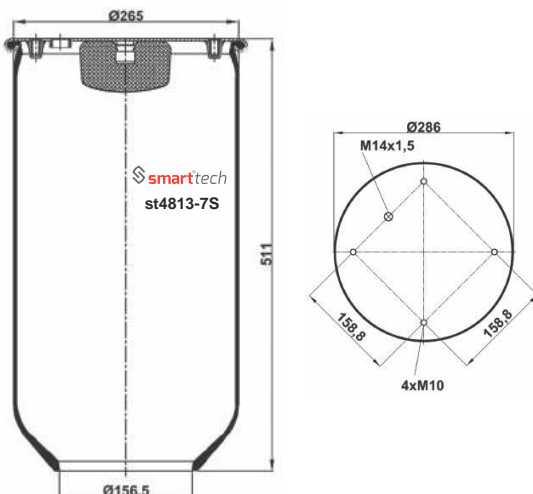

OEM REFERENCES

S.A.F. : 3.229.0005.00
SCANIA : 1314906

CROSS REFERENCES

CONTITECH : 4813 N P07**SA