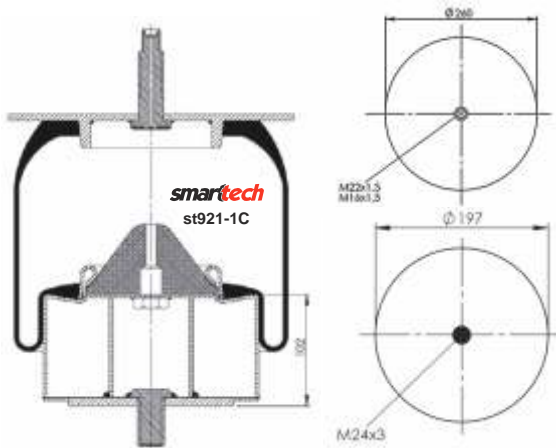

CONTITECH : 921 MB

st921-1C

Order No: 22900144

OEM REFERENCES

CROSS REFERENCES

BMC : 53RS900144

st921-2C

Order No: 27943250

OEM REFERENCES

CROSS REFERENCES