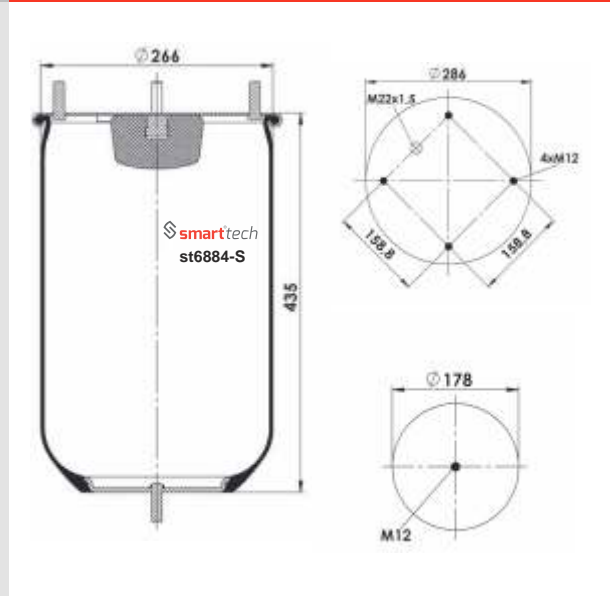

Service Assembly

Special for trucks and busses

www.smarttech.com.tr

SERVICE
ASSEMBLY

CROSS REFERENCES   OEM REFERENCES   Order No: 25311001   st6884-S

FIRESTONE : W01 M58 8772**SA

CROSS REFERENCES   OEM REFERENCES   Order No: 63222447   st7074-S

FIRESTONE : 1T15MPV-7 W01M587074**SA
GOODYEAR : 1R11-106**SA
PHOENIX : 1DK21 A-31**SA
CF GOMMA : 1TC300-38**SA
TAURUS : KR 913-57**SA

R.O.R./MERITOR : 21222442
WEWELER : US07074