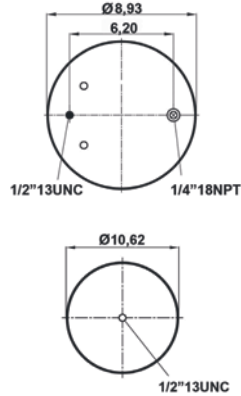

st9780-CP

Order No: 46200019

OEM REFERENCES

- FRIGHTLINER : 16-15595-000
- FRIGHTLINER : 16-15595-001
- FRIGHTLINER : 16-15595-002
- FREIGHTLINER : 16-13810-000
- FREIGHTLINER : 16-13810-001
- FREIGHTLINER : 16-13810-002
- FREIGHTLINER : 16-1673-000
- FREIGHTLINER : 681-320-0017
- RIDEWELL : 1003589780C
- TRIANGLE : 8382
- WATSON & CHALIN : AS-0147-1G
- WATSON & CHALIN : AS-0182

CROSS REFERENCES

- CONTITECH : 910S-16A382
- FIRESTONE : 1T15ZR-6
- FIRESTONE : W013589781
- GOODYEAR : 1R12-303