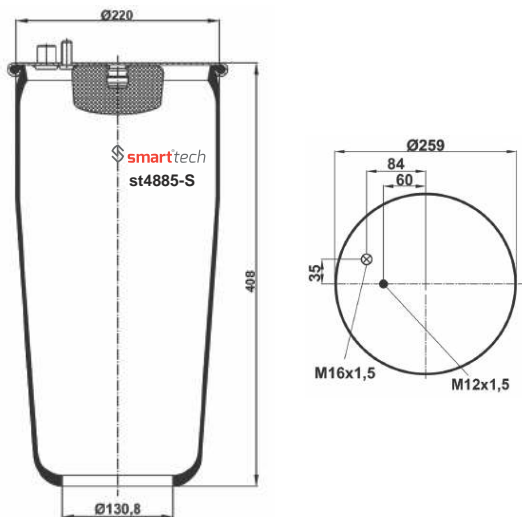

OEM REFERENCES

MAN : 81.43601.0152

CROSS REFERENCES

CONTITECH : 4884 N1 P01

st4885-S

Order No: 66010160