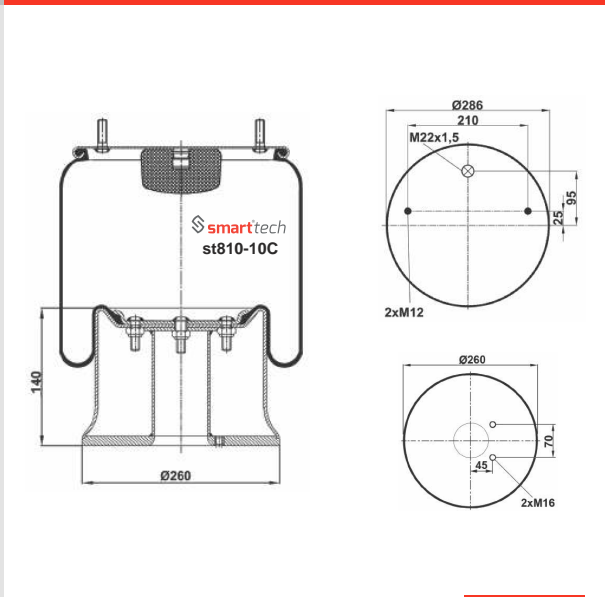

● Bolt Or Stud   ○ Threaded Hole   ⊗ Combination   ⊗ Stud Air Inlet

Original part numbers are only for informative purpose.