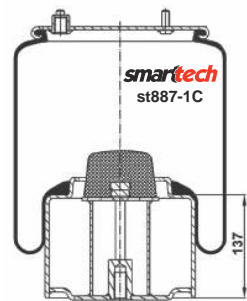

OEM REFERENCES

DAF : 1 141 525
VDL / DAF : 1 141 525

CROSS REFERENCES

CONTITECH : 887 M K6