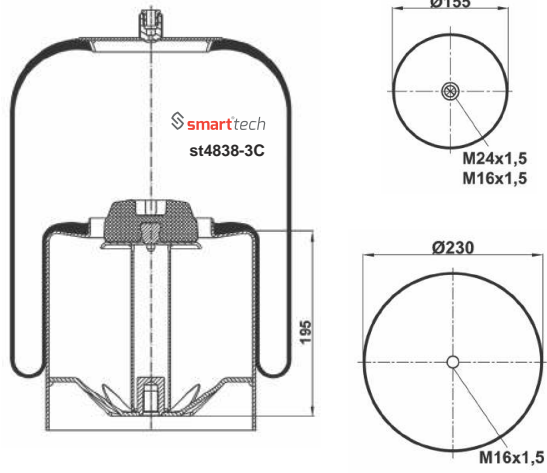

st4838-3C

Order No: 62200123

OEM REFERENCES

MERCEDES BENZ : A 946 320 01 21

CROSS REFERENCES

CONTITECH : 4838 N P03

st4838-21C

Order No: 62203821