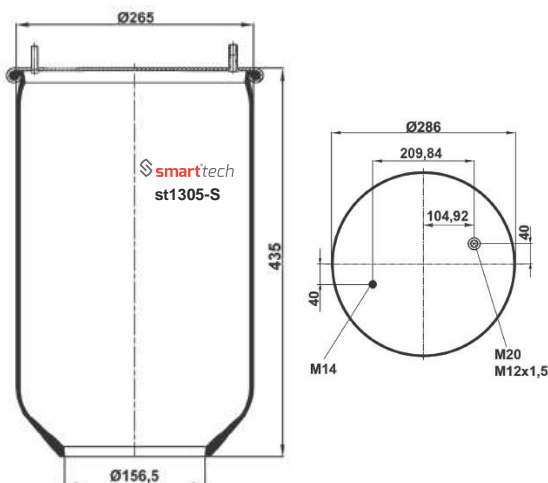

DUNLOP FR : D13B05
AIRTECH : 391305 K**SA 131582

KAISER : F 01004307