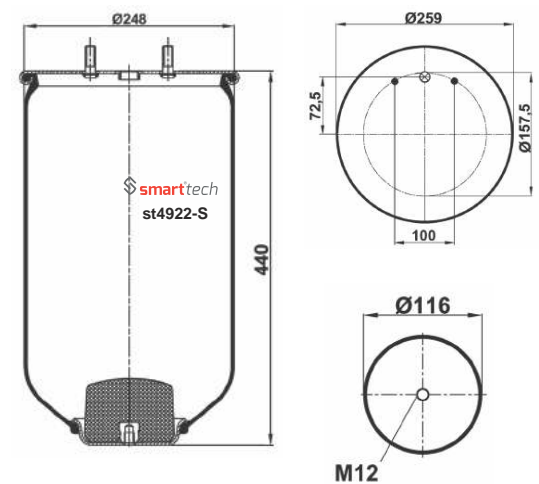

Order No: 74600262

st4922-S

● Bolt Or Stud ○ Threaded Hole ⊗ Combination ⊗ Stud Air Inlet

Original part numbers are only for informative purpose.

st4925-S

Order No: 85075368

OEM REFERENCES

CROSS REFERENCES