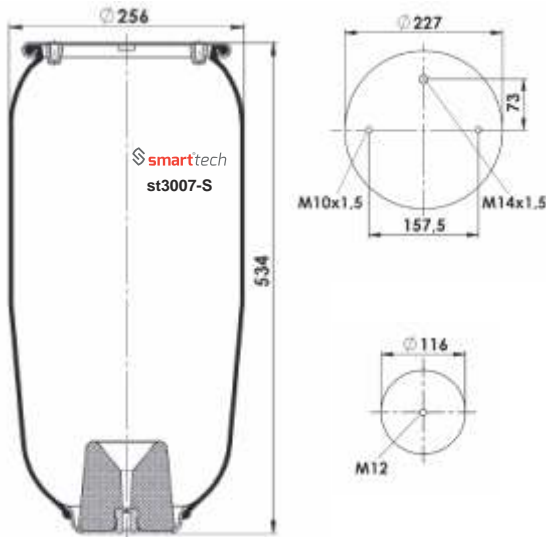

SCANIA : 1963007*SA

st3608-S

Order No: 72903607

OEM REFERENCES

CROSS REFERENCES