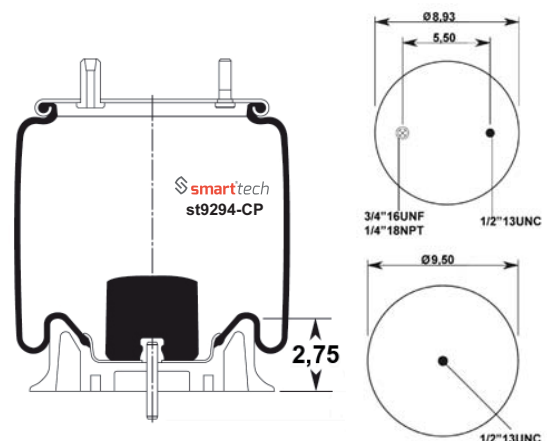

OEM REFERENCES

Order No: 35557130

st9294-CP