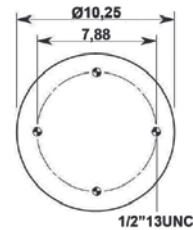

st9156-CP

Order No: 46771280

OEM REFERENCES

CROSS REFERENCES

HENDRICKSON : S-7128
PEERLESS : 0550-00080

FIRESTONE : 1T19F-11 W01 358 9156
CONTITECH : 11 10.5-21 A 370
GOODYEAR : 1R14-019