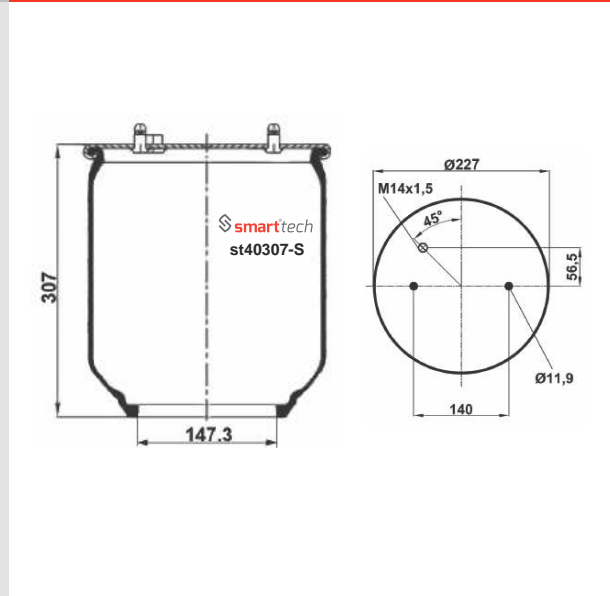

Service Assembly

CROSS REFERENCES   OEM REFERENCES   Order No: 72440308   st40307-S

AIRTECH : 330307K**SA

SCANIA : 475.149
SCANIA : 470.919
SCANIA : 1.440.307