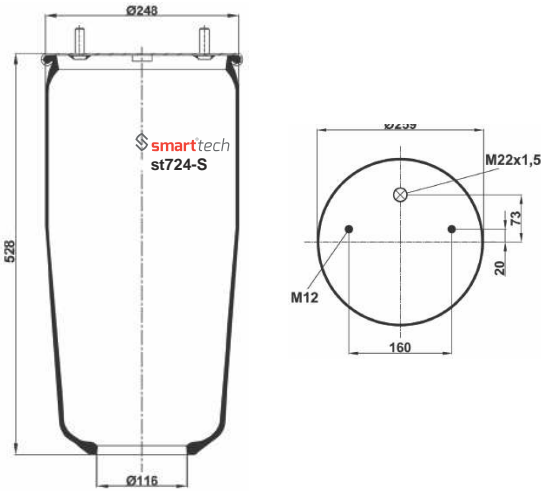

st724-S

Order No: 42246169