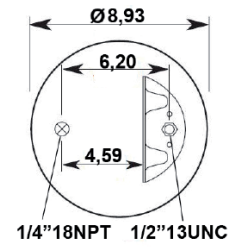

OEM REFERENCES

Order No: 46508991

st9375-S