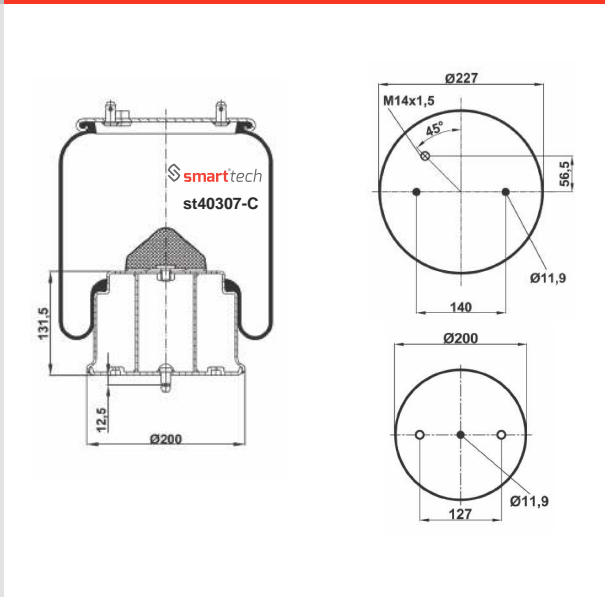

CROSS REFERENCES   OEM REFERENCES   Order No: 42247101   st752-C

CONTITECH : 752NP02

GIGANT : 247100