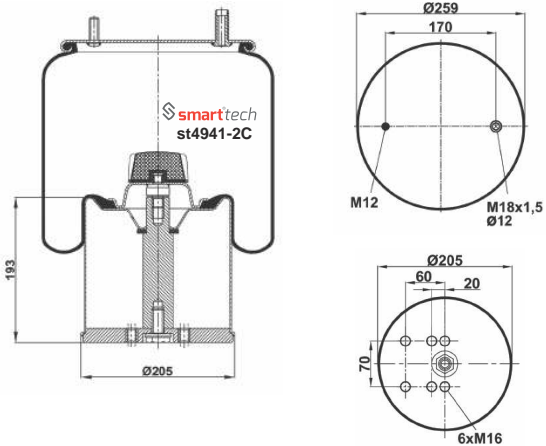

OEM REFERENCES

BPW : BPW 30
BPW : 05.429.41.25.0

CROSS REFERENCES

CONTITECH : 4941 N P02**CA

st4942-C

Order No: 27941091