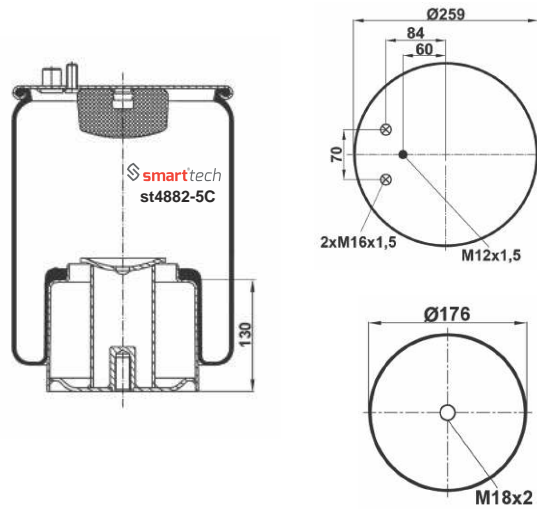

MAN : 81.43600.6036

CONTITECH : 4882 N1 P05

st4883-6C

Order No: 66006032

OEM REFERENCES

CROSS REFERENCES