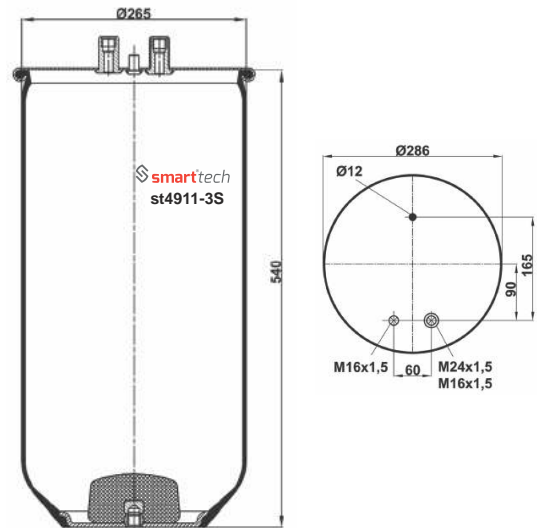

OEM REFERENCES

RENAULT V.I : 5011 294 308

Order No: 74239970

st4911-3S