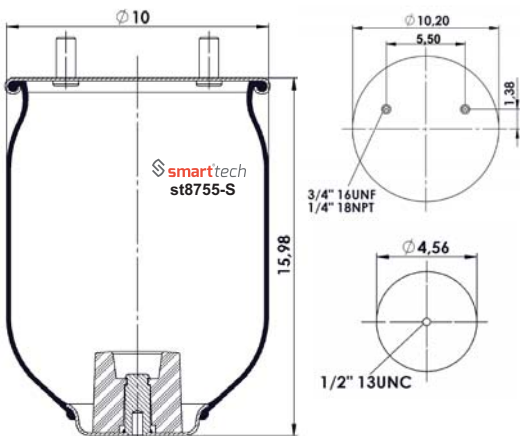

OEM REFERENCES

CROSS REFERENCES

FIRESTONE : W01 358 8755**SA