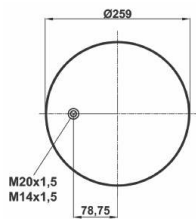

OEM REFERENCES

CROSS REFERENCES

CONTITECH : 4156 N P07

st8747-C

Order No: 62280402