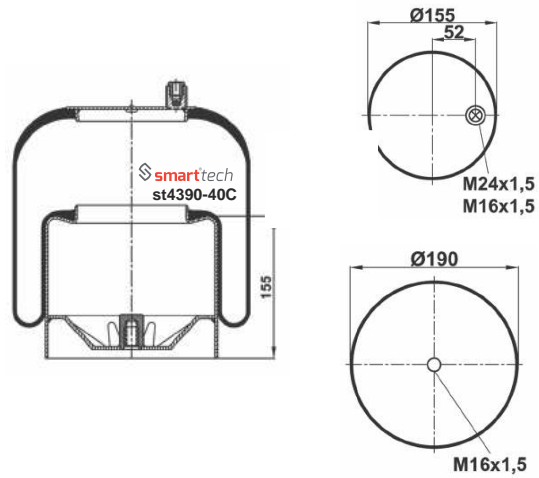

OEM REFERENCES

MERCEDES BENZ : A 942 320 51 21

CROSS REFERENCES

CONTITECH : 4390 N P24

st4391-1C

Order No: 62200621