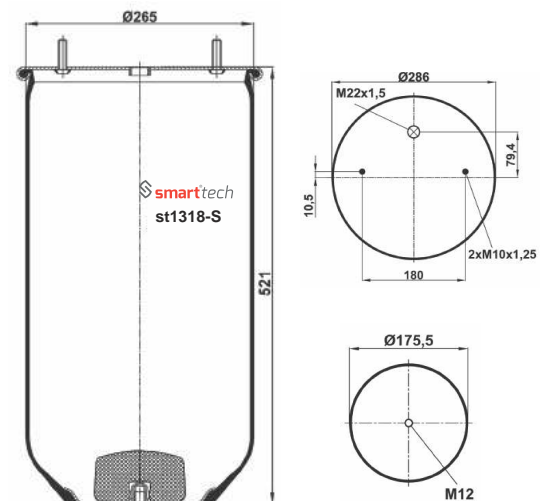

OEM REFERENCES

BARTOLETTI : 91619011
BATTAGLINO : 2211401
CARDI : 58050700
OMAR : 11804
ROLFO : 112060
VIBERTI : 128147102
ZORZI : 1006553

Order No: 48181931

st1318-S