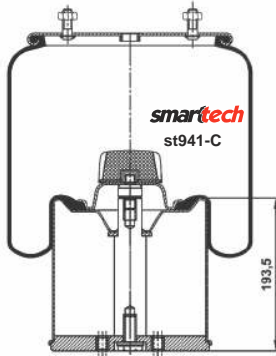

OEM REFERENCES

BPW : 05.429.40.10.1
BPW : 05.429.40.28.1
BPW : 05.429.40.36.1
BPW : 05.429.40.59.1
BPW : 05.429.41.14.1
BPW : 05.429.41.23.1
BPW : 05.429.41.27.1
BPW : 05.429.41.53.1
BPW : 05.429.42.19.1
BPW : 05.429.43.21.0
BPW : BPW 30

CROSS REFERENCES

CONTITECH : 941 MB**CA
FIRESTONE : 1T17D-8.3 W01 M58 8619
GOODYEAR : 1R11-701
PHOENIX : 1 DK 21**CA
DUNLOP FR : D11B30
CF GOMMA : 1 TC 300-36 204466
CF GOMMA : 1 TC 300-36 206356

st941-CP

Order No: 27943200