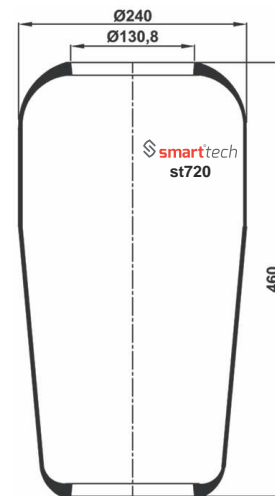

CROSS REFERENCES	OEM REFERENCES
CONTITECH : 720 N FIRESTONE : 1R2A 460 295 W01 095 0195 GOODYEAR : 9008 PHOENIX : 1F 21 DUNLOP UK : PNP301000100 DUNLOP FR : D12 S04 CF GOMMA : 1SC 290-30 88802 TAURUS : B 152	BPW : 02.200.24.10.0 DENNIS : 650292/8 DENNIS : 650883/7 MAN : 81.43601.0033 MAN : 81.43601.0036 MAN : 81.43601.0037 MERCEDES BENZ : 387 328 01 01 NEOPLAN : 1001 12 300 VOLVO : 1 590 136 VOLVO : 1 629 19

Order No: 66010033

st720