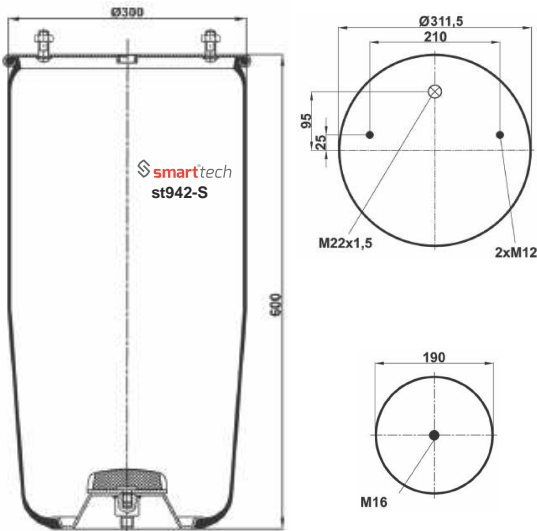

OEM REFERENCES

BPW : BPW 30
BPW : 05.429.40.03.0

CROSS REFERENCES

CONTITECH : 941 MB
FIRESTONE : 1T17D-8.3 W01 M58 8620
GOODYEAR : 1 R 11-700
PHOENIX : 1 DK 21
DUNLOP FR : D11 U 30
CF GOMMA : 1 TC 300-36 204466
TAURUS : KR 730-01

st942-S

Order No: 27940050