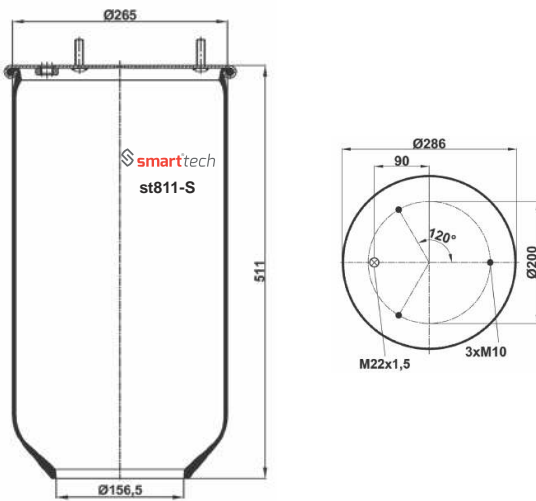

DAF : 67306
DAF : 676122

CONTITECH : 811 M

st811-1S

Order No: 99819511

OEM REFERENCES

CROSS REFERENCES