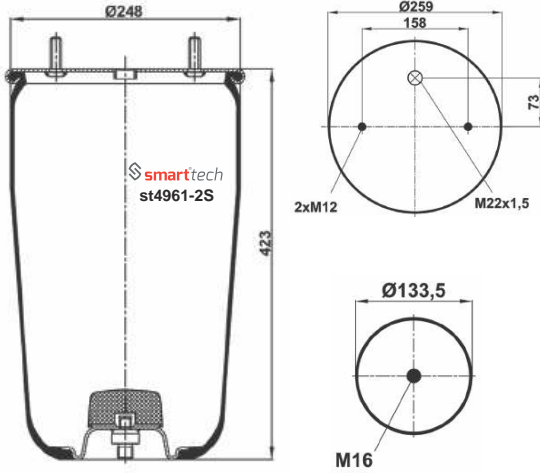

st4961-2S

Order No: 27942040

OEM REFERENCES

BPW : BPW 30K
BPW : 05.429.42.04.0

CROSS REFERENCES

CONTITECH : 4961 N P02
GOODYEAR : 1R11-800
SPRINGRIDE : D11U43

st4962-2S

Order No: 27942030