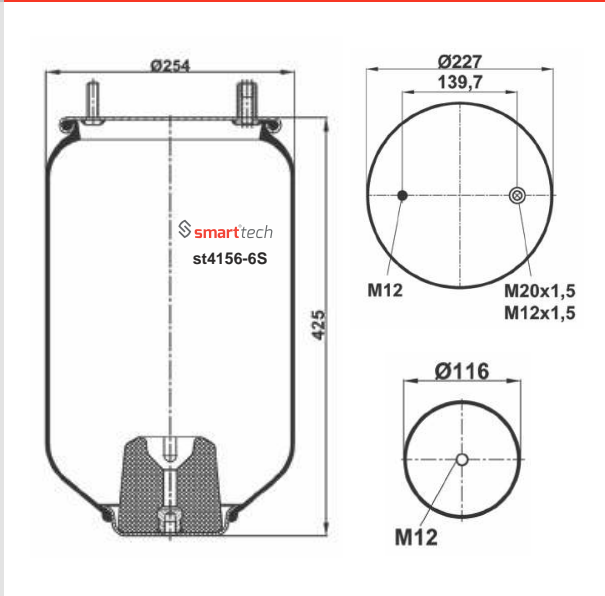

Service Assembly

Special for trucks and busses

www.smarttech.com.tr

SERVICE
ASSEMBLY

CROSS REFERENCES   OEM REFERENCES   Order No: 35557001   st4156-6S

AIRTECH : 34156 P 120402

CROSS REFERENCES   OEM REFERENCES   Order No: 35001475   brst

CONTITECH : 4156 N P16