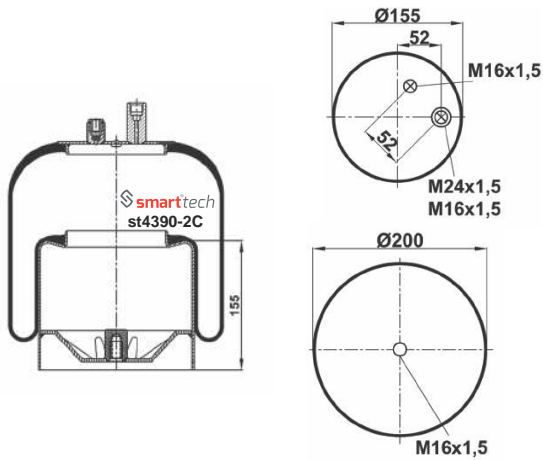

OEM REFERENCES

MERCEDES BENZ : A 942 320 02 21

CROSS REFERENCES

CONTITECH : 4390 N P02
GOODYEAR : 9506

st4390-3C

Order No: 66010018