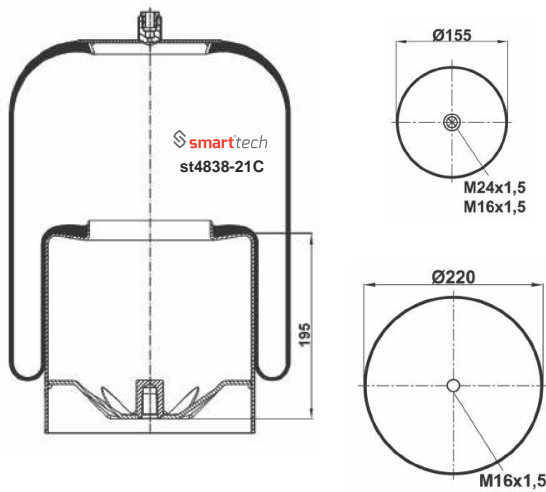

OEM REFERENCES

MERCEDES BENZ : A 942 320 38 21

CROSS REFERENCES

CONTITECH : 4838 N P21

st4838-22C

Order No: 62203621