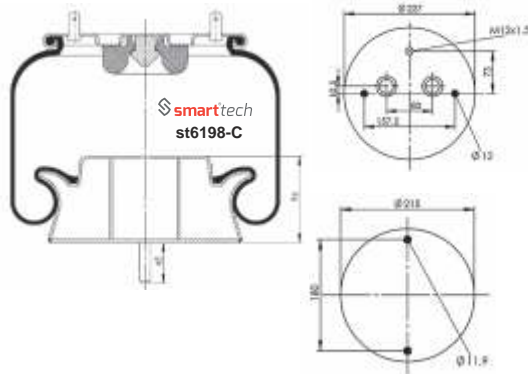

OEM REFERENCES

SCANIA : 1386198
SCANIA : 1362143

CROSS REFERENCES

st6199-C

Order No: 72386199