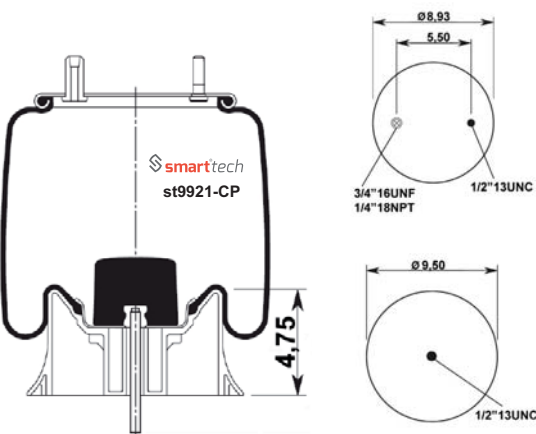

st9921-CP

Order No: 35557117

OEM REFERENCES

TRIANGLE : 6391 / 8443
SAF HOLLAND : 90557117
WATSON & CHALIN : AS0090

CROSS REFERENCES

FIRESTONE : 1T15M-7.5 / W01 358 9921
CONTITECH : 9 10-17.5 P 443
GOODYEAR : 1R12-502 / 566-24-3-097
GOODYEAR : 1R12-909
AIRTECH : 132502 / 39921 KPP