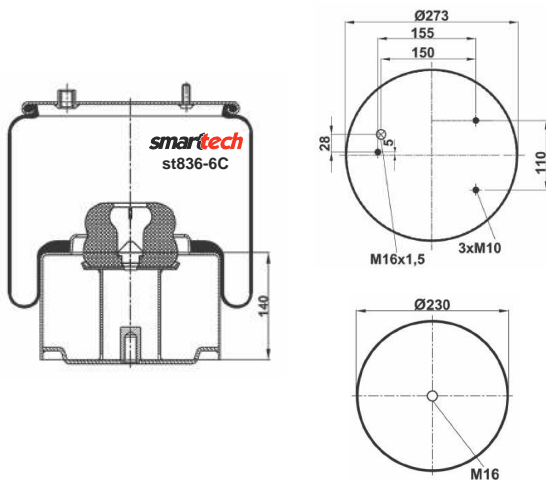

OEM REFERENCES

DAF : 0 526 651

CROSS REFERENCES

CONTITECH : 836 MB K6
FIRESTONE : 1T17AR-4.5 W01 M58 8701
PHOENIX : 1 DF 25-15
TAURUS : KR 721-05