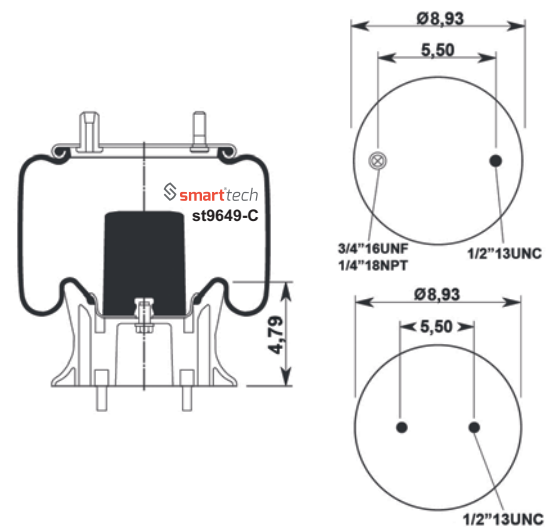

OEM REFERENCES

NEWAY : 90557252

Order No: 35557252

st9649-C