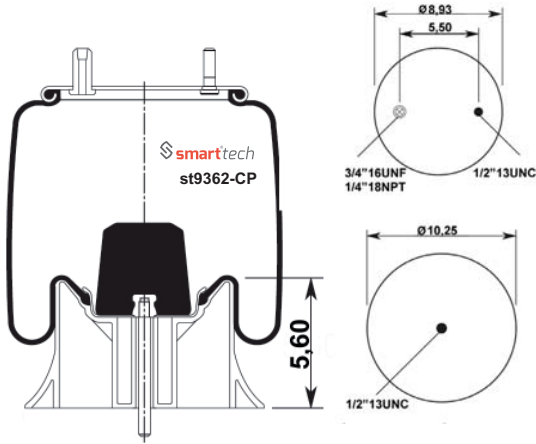

st9362-CP

Order No: 35557113

OEM REFERENCES

TRIANGLE : 6363 / 8391
TRIANGLE : 8387
SAF HOLLAND : 90557113
WATSON & CHALIN : AS0049 / AR90114

CROSS REFERENCES

FIRESTONE : 1T15M-6 / W01 358 9362
CONTITECH : 9 10-16 P 391
GOODYEAR : 1R12-441 / 566-24-3-038
AIRTECH : 131092 / 39362 KPP