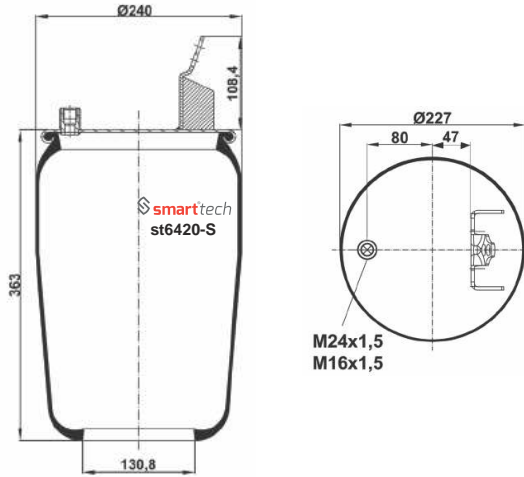

st6420-S

Order No: 85076420