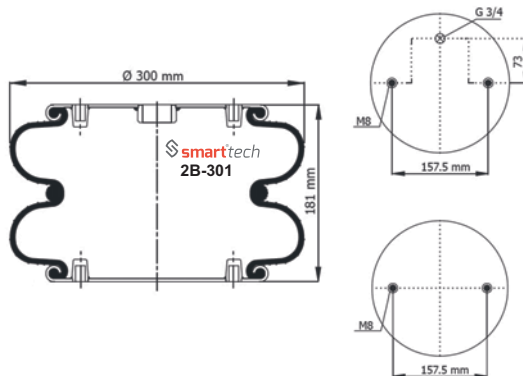

OEM REFERENCES

CROSS REFERENCES

AIRKRAFT : 2B-301 113309
FIRESTONE : W01 M58 6200