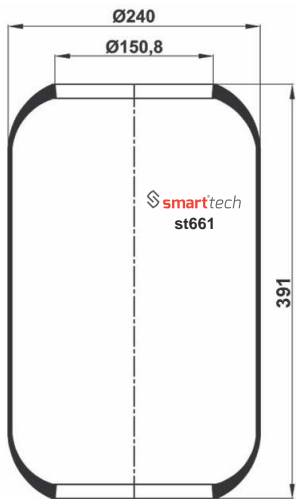

CROSS REFERENCES

CONTITECH	: 644 N
FIRESTONE	: 1R1A 390 295 W01 095 0118
GOODYEAR	: 8017
PHOENIX	: 1,00E+021
DUNLOP UK	: PNP301470101
DUNLOP FR	: D11 S01
CF GOMMA	: 1S 285-24 - 92574
TAURUS	: BL 121
TAURUS	: B 121

st661

Order No: 66120144