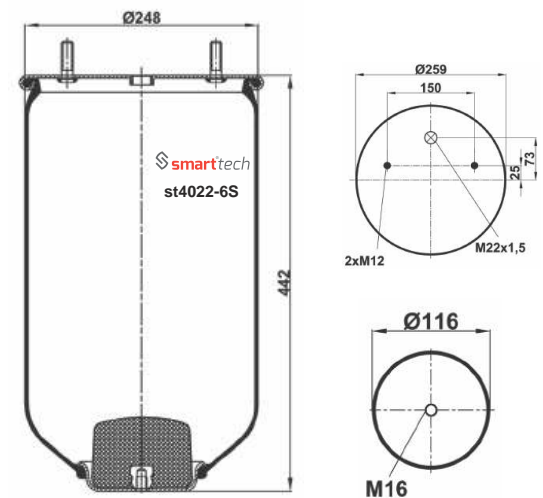

CROSS REFERENCES	OEM REFERENCES
CONTITECH : 4022 N P02 FIRESTONE : 1T17BS-6 W01 M58 0756**SA GOODYEAR : 1 R 11-709**SA TAURUS : UR 725-28T SPRINGRIDE : D11U40	S.A.F : 3.229.0029.00 S.A.F : 3.229.0033.00 S.A.F : 4.284.3006.00

Order No: 73002900

st4022-6S