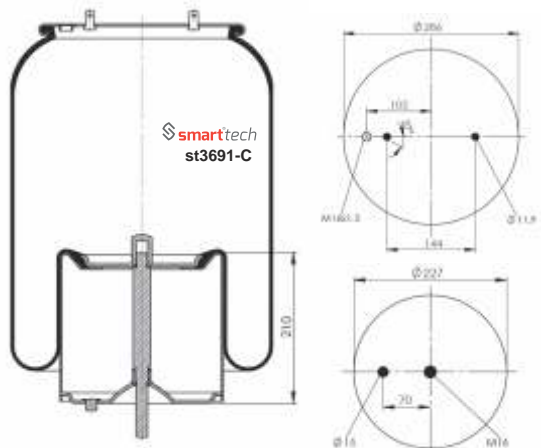

st3007-CP

Order No: 62270101

OEM REFERENCES

CROSS REFERENCES

SCANIA : 1963007

st3608-C

Order No: 72903608

OEM REFERENCES

CROSS REFERENCES

SCANIA : 1903608

CONTITECH : 3608NP01

st3691-C

Order No: 99369101

OEM REFERENCES

CROSS REFERENCES

CONTITECH : 3691 N P01