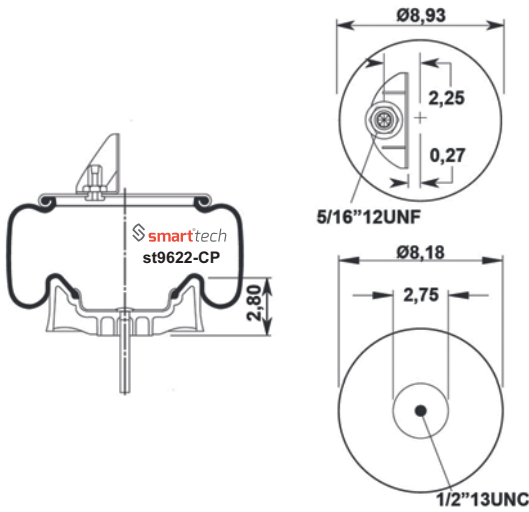

st9622-CP

Order No: 46530322

OEM REFERENCES

KENWORTH : K-303-22

CROSS REFERENCES

FIRESTONE : 1T15LA-(-1) W01 358 9622
GOODYEAR : 1R11-221

st9640-C

Order No: 46720223