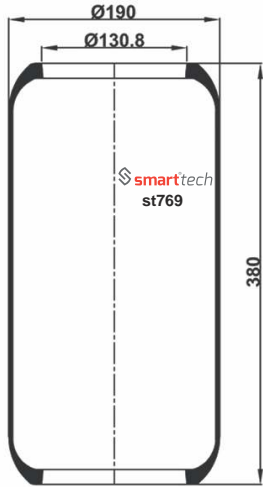

st769

Order No: 74805284