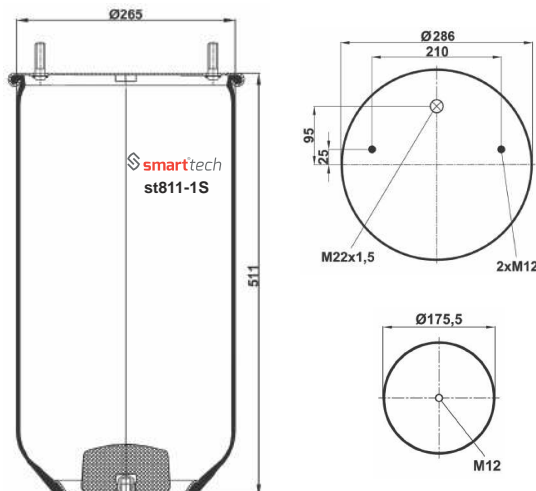

AIRTECH : 3811-01 P - 120061