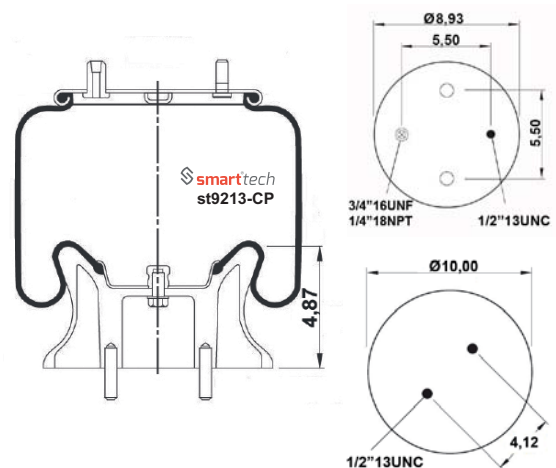

Order No: 35557128

st9213-CP

FOR AMERICAN VEHICLES

● Bolt Or Stud ○ Threaded Hole

⊗ Combination ⊗ Stud Air Inlet

Original part numbers are only for informative purpose.

st9250-C
Order No: 46589250

OEM REFERENCES