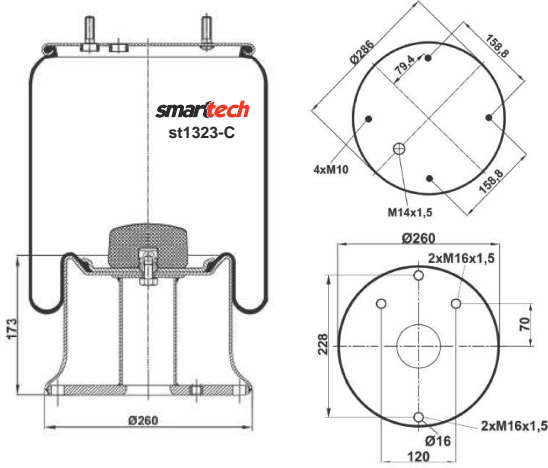

st1323-C

Order No: 42313223

OEM REFERENCES

CROSS REFERENCES