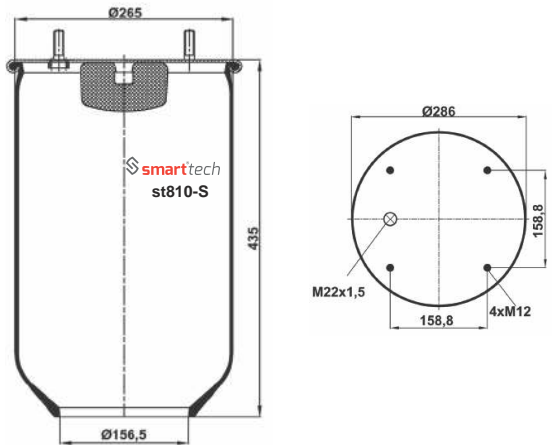

CROSS REFERENCES   OEM REFERENCES   Order No: 66010043   st810-1S

AIRTECH : 3810-01P