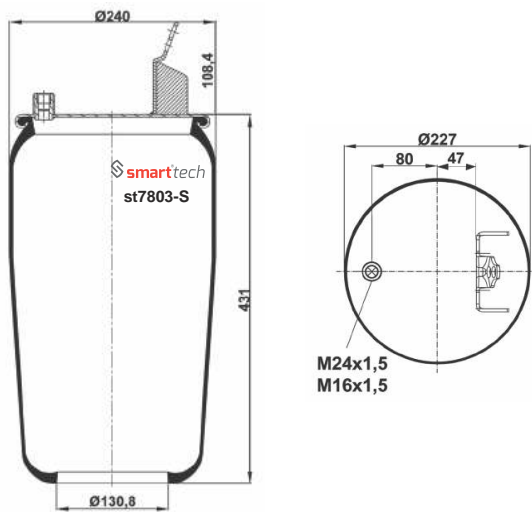

OEM REFERENCES

VOLVO : 3171692
VOLVO : 20427800
VOLVO : 20427803
VOLVO : 20456150
VOLVO : 20531984
VOLVO : 20582206

CROSS REFERENCES

CONTITECH : 6605 N P01**SA

st7804-S

Order No: 85427804