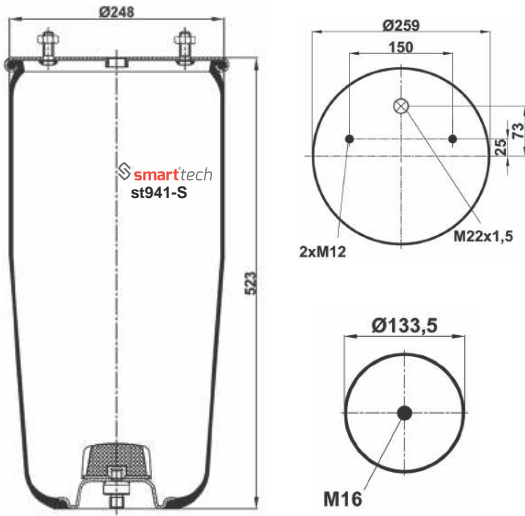

Order No: 27940910

st940-S

● Bolt Or Stud ○ Threaded Hole ⊗ Combination ⊗ Stud Air Inlet

Original part numbers are only for informative purpose.

st941-S

Order No: 27940030

OEM REFERENCES

BPW : BPW 30
BPW : 05.429.40.03.0