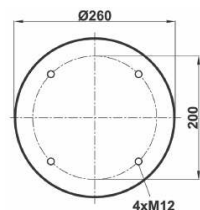

OEM REFERENCES

GRANNING : 15709
NEWAY : M0057000 G
RENAULT V.I : 5 010 211 724

CROSS REFERENCES

CONTITECH : 902 MB
FIRESTONE : 1T19G-12 W01 M58 9910

st912-C

Order No: 73001303