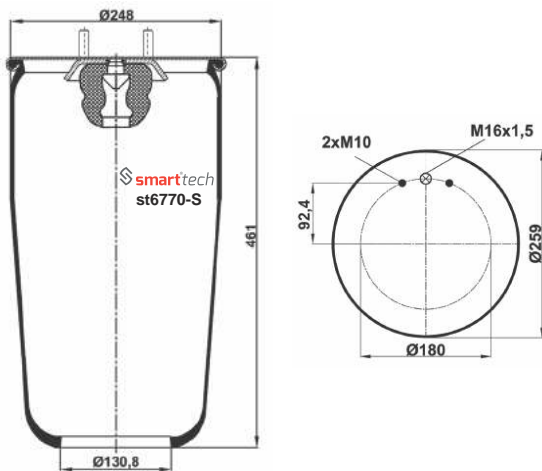

AIRTECH : 36770 K**SA

st6873-S

Order No: 25402004

OEM REFERENCES

CROSS REFERENCES