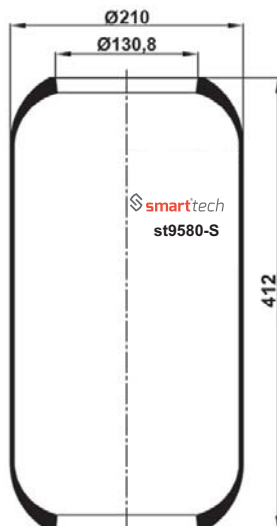

st9422-S

st9508-S
Order No: 35213040

OEM REFERENCES
CROSS REFERENCES

FIRESTONE : W01 358 9508**SA

st9541-S
Order No: 46811005

OEM REFERENCES
CROSS REFERENCES

FIRESTONE : W01 358 9541**SA

st9580-S
Order No: 46320126