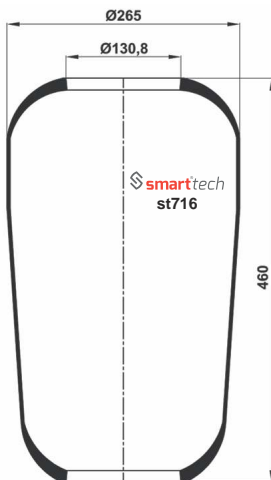

CROSS REFERENCES

CONTITECH : 715 N
FIRESTONE : 1R1C 335 310 W01 095 0087
GOODYEAR : 8015
PHOENIX : 1F 25
DUNLOP UK : PNP304890101
CF GOMMA : 1SC 310-16 - 93518
TAURUS : B 114

st716 Order No: 66010039