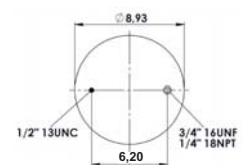

OEM REFERENCES

Order No: 46779422

st9422-S