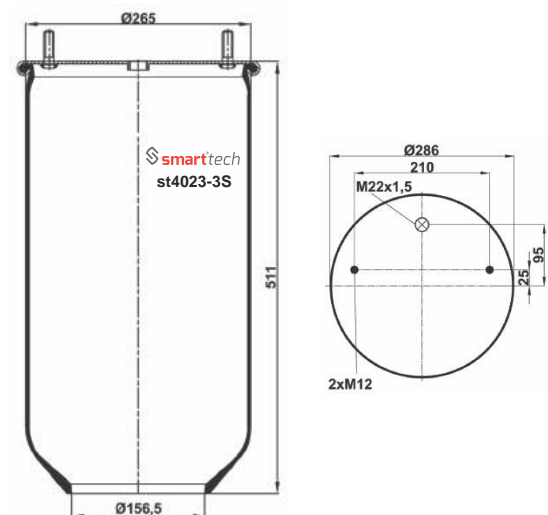

CROSS REFERENCES	OEM REFERENCES
CONTITECH : 4023 N P03**SA FIRESTONE : 1T19L-11 W01 M58 6335	S.A.F : 3.229.0031.00 S.A.F : 3.229.2131.00 S.A.F : 3.229.2231.00 S.A.F : 3.229.2431.00

Order No: 73003100

st4023-3S