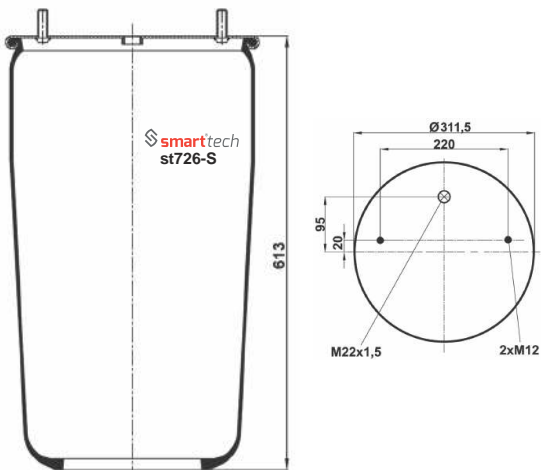

OEM REFERENCES

ISUZU : MD 27

CROSS REFERENCES

CONTITECH : 726 N P01