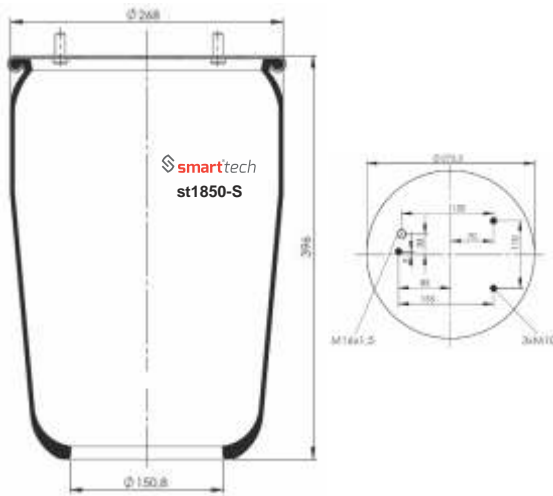

OEM REFERENCES

CROSS REFERENCES

CONTITECH : 1850NP01**SA

st1889-S

Order No: 99188902