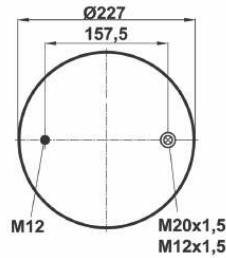

CROSS REFERENCES

CONTITECH : 4156 N P06**CA
FIRESTONE : 1T15M-6 W01 358 9361**CA
GOODYEAR : 1R12-719
PHOENIX : 1DK 23 K-9361
PHOENIX : 1DK 21 A-2
DUNLOP UK : PNP 309580100
DUNLOP FR : D12B19
CF GOMMA : 1T323-32 97306
TAURUS : KR 506-9361
TAURUS : KR 506-28

st4156-7C

Order No: 35001474