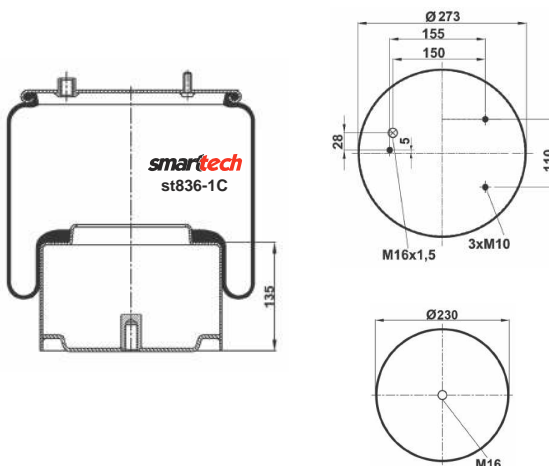

DAF : 0 388 165

CONTITECH : 836 M K1
FIRESTONE : 1T17AR-4.5 W01 M58 8722
GOODYEAR : 1R 12-712
PHOENIX : 1 DF 25-11
DUNLOP FR : D13B32
TAURUS : KR 721-06