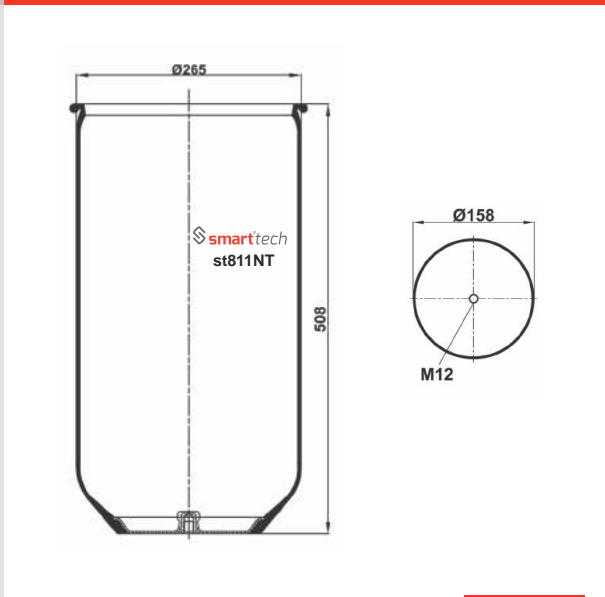

EVO-BUS : 4.731.029.000
 MAN : 81.43601.0035
 MAN : 81.43601.0048

● Bolt Or Stud ○ Threaded Hole ⊗ Combination ⊗ Stud Air Inlet

Original part numbers are only for informative purpose.

st811NTB

Order No: 66010037