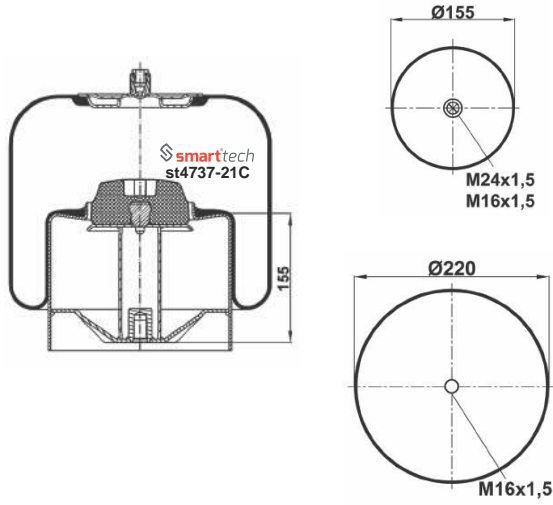

st4737-21C

Order No: 62203721

OEM REFERENCES

MERCEDES BENZ : A 946 320 37 21

CROSS REFERENCES

CONTITECH : 4737 N P21

st4737-22C

Order No: 62203922