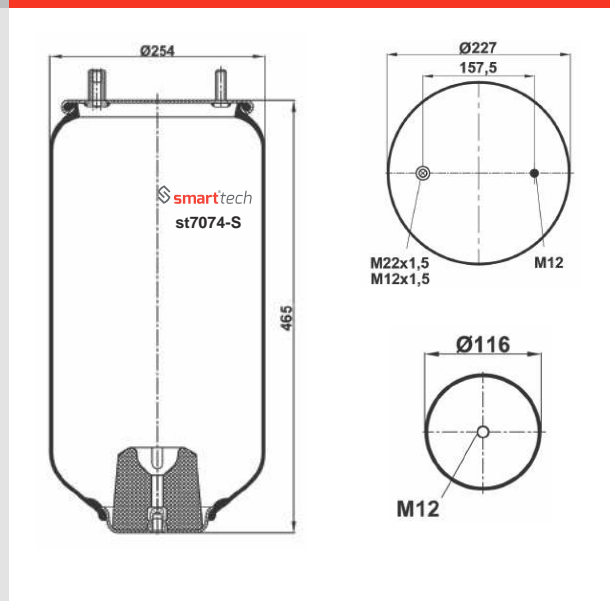

CROSS REFERENCES   OEM REFERENCES   Order No: 487313   st7313-S

FIRESTONE : 1T15AA-6 W01M587313**SA

EUROCARGO : 120E
IVECO : 9945 8555-7
NEWAY : MO 557019
NEWAY : MO 557020
NEWAY : MO 557030
NEWAY : MO 557031