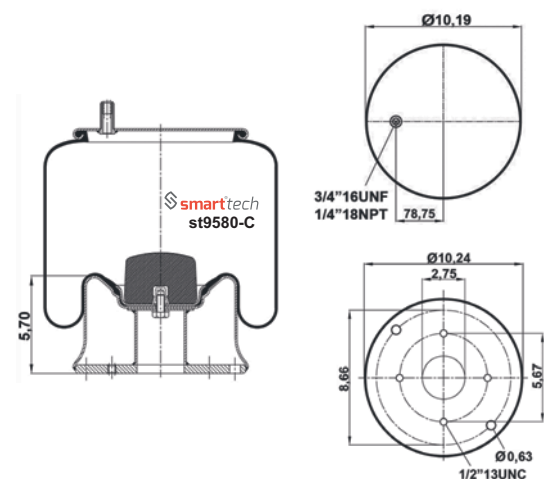

E.R.F. : 139855-0
HENDRICKSON : C20127
WESTAR PART : 87-79580
EUCLID PART : E-FS9580/9262
TRIANGLE : 8434 6371

Order No: 46320127

st9580-C

● Bolt Or Stud ○ Threaded Hole

⊗ Combination ⊗ Stud Air Inlet

Original part numbers are only for informative purpose.