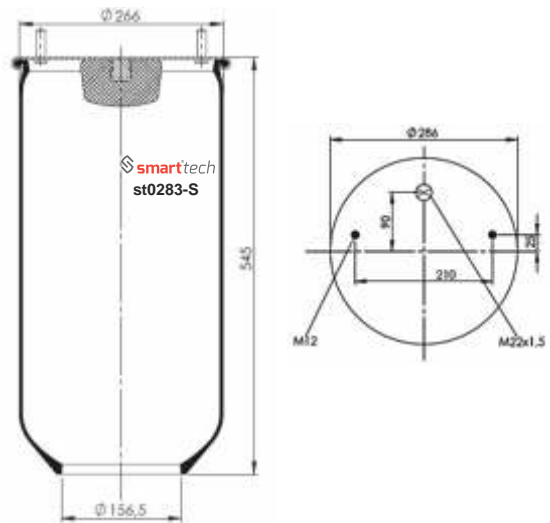

CROSS REFERENCES	OEM REFERENCES
PHOENIX : 1 D 28 F-3**SA AIRTECH : 30283 P	MERCEDES BENZ : A9463281501**SA SCHMITZ : S015323**SA WEWELER : US 04030P**SA

Order No: 62281501

st0283-S