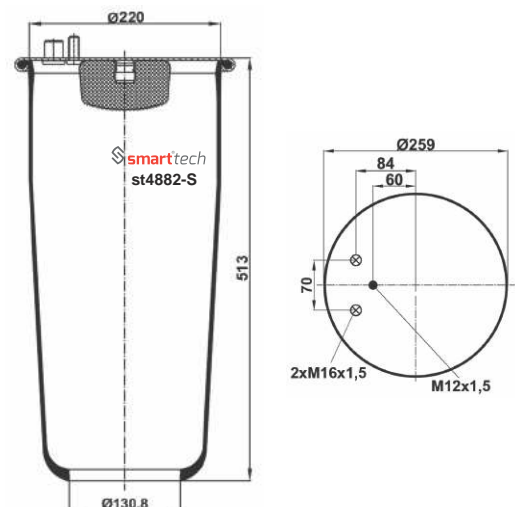

Order No: 27941010 st4881-2S

CROSS REFERENCES	OEM REFERENCES
CONTITECH : 4882 N1 P01	MAN : 81,43601,0151

Order No: 66010151 st4882-S

● Bolt Or Stud ○ Threaded Hole ⊗ Combination ⊗ Stud Air Inlet

Original part numbers are only for informative purpose.