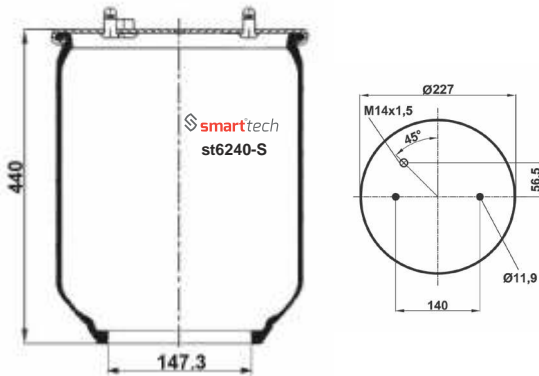

st6200-S

● Bolt Or Stud ○ Threaded Hole ⊗ Combination ⊗ Stud Air Inlet

Original part numbers are only for informative purpose.

st6240-S

Order No: 72726240

OEM REFERENCES

CROSS REFERENCES

GOODYEAR : 1R11-184*SA