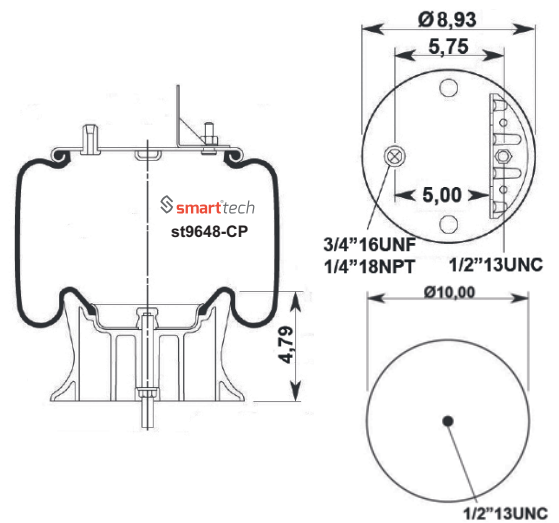

OEM REFERENCES

NAVISTAR : 2027911C1 & C2

Order No: 46027912

st9648-CP

CROSS REFERENCES

FIRESTONE : 1T15MT-8 W01 358 9649