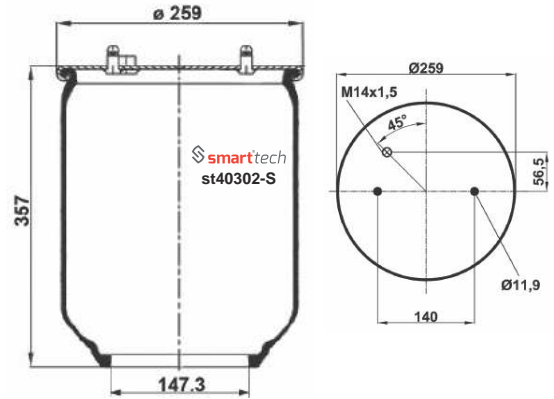

Service Assembly

Special for trucks and busses

www.smarttech.com.tr

SERVICE
ASSEMBLY

CROSS REFERENCES
FIRESTONE : 1T15VPR-3 W01M588193**SA AIRTECH : 330302 K**SA

OEM REFERENCES
SCANIA : 470921

Order No: 72440302 st40302-S