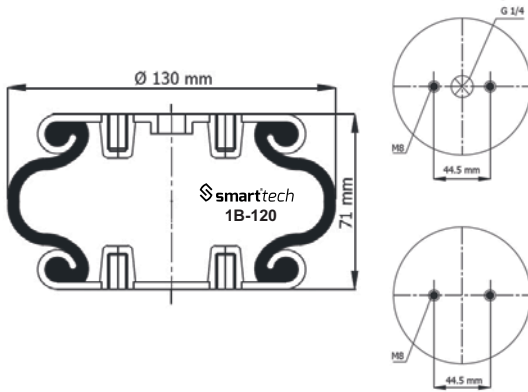

OEM REFERENCES

CROSS REFERENCES

FIRESTONE : W01 358 0010
AIRKRAFT : 1B-120 112002

st200002

Order No: 46586140

OEM REFERENCES

CROSS REFERENCES

RIDEWELL : 1003586948C

AIRKRAFT : 1B-120 111001
PHOENIX : 1 B 04

st200003

Order No: 46580131