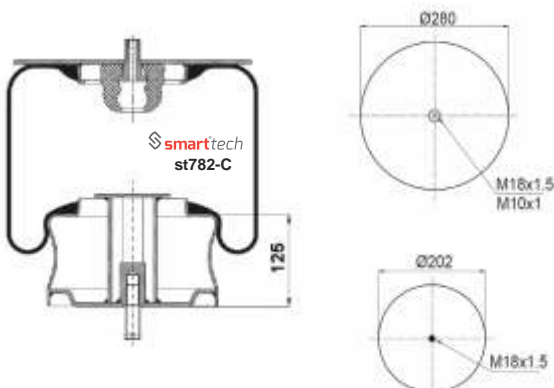

OEM REFERENCES

IRISBUS : 5010190888

CROSS REFERENCES

CONTITECH : 782 MB-3