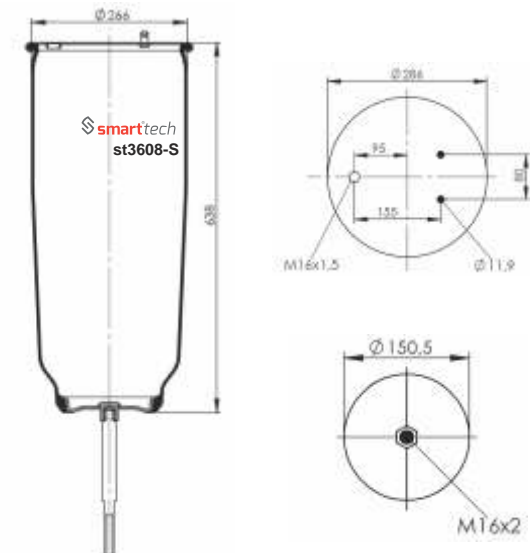

CONTITECH : 3608NP01**SA