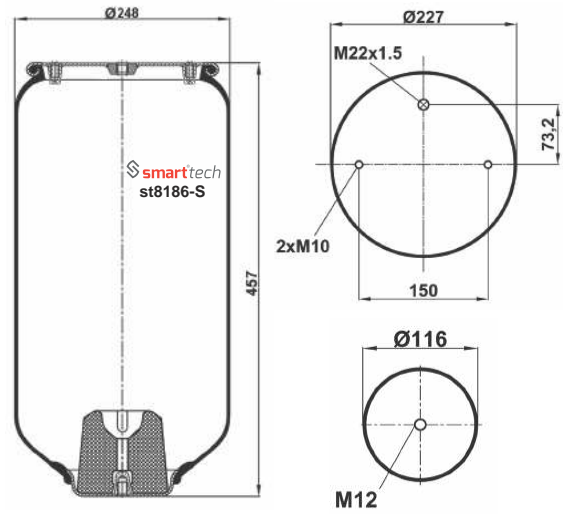

Service Assembly

Special for trucks and busses

www.smarttech.com.tr

SERVICE
ASSEMBLY

CROSS REFERENCES

FIRESTONE :1T15MPW-7 W019688186**SA
GOODYEAR :1R11-764**SA
PHOENIX :1DK20A-1**SA

OEM REFERENCES

WEWELER : US 06316F
SCHMITZ : 751065

Order No: 75751060

st8186-S

CROSS REFERENCES

GOODYEAR :1R11-847**SA