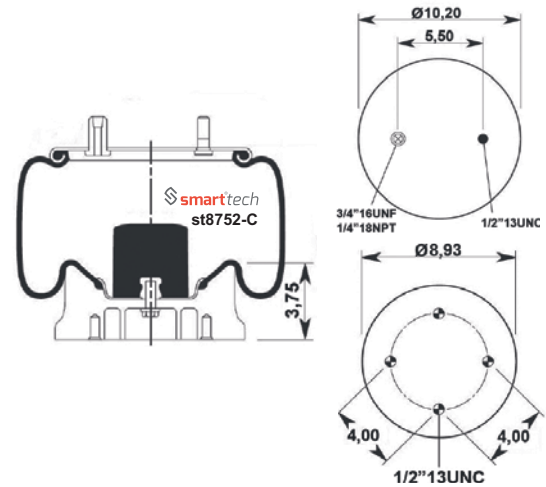

For American Vehicles

Special for trucks and busses

www.smarttech.com.tr

CROSS REFERENCES

FIRESTONE : 1T17B-5 W01 358 8752
CONTITECH : 10 10-15 S 518
GOODYEAR : 1R13-097 566-26-3-050

OEM REFERENCES

RIDEWELL : 1003588752C
SUSPENSION INC. : 201642
TRIANGLE : 8518 6390
WATSON & CHALIN : AS-0084

Order No: 46588752

st8752-C

CROSS REFERENCES

FIRESTONE : 1T17B-5 W01 358 8755
CONTITECH : 10 10-15 S 522
GOODYEAR : 1R13-124 566-26-3-050

OEM REFERENCES

HENDRICKSON : S22045
TRIANGLE : 8522 6390

Order No: 46722045

st8755-C

CROSS REFERENCES

FIRESTONE : 1T19LF-7 W01 358 8774
CONTITECH : 11 10.5F-17 P 745
GOODYEAR : 1R14-172 566-28-3-042

OEM REFERENCES

HENDRICKSON : S25873

Order No: 46725873

st8774-CP

FOR AMERICAN VEHICLES