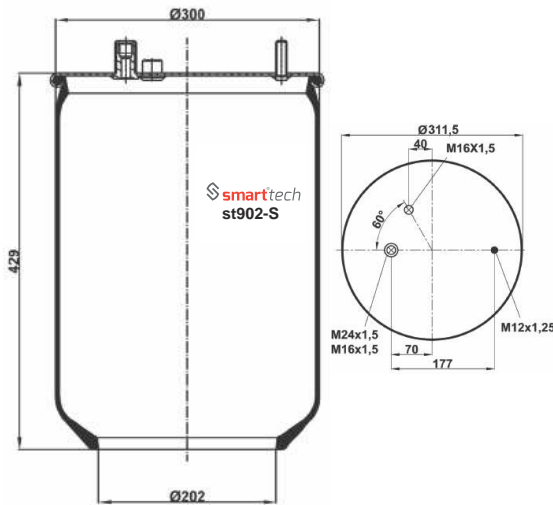

OEM REFERENCES

GRANNING : 15709
RENAULT V.I : 5010 211 724

CROSS REFERENCES

CONTITECH : 902 MB**SA

st912-S

Order No: 73000604