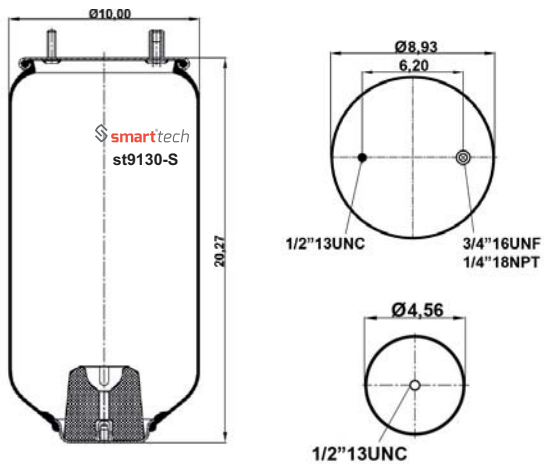

OEM REFERENCES

CROSS REFERENCES

FIRESTONE : W01 358 9130**SA

st9156-S

Order No: 46771279