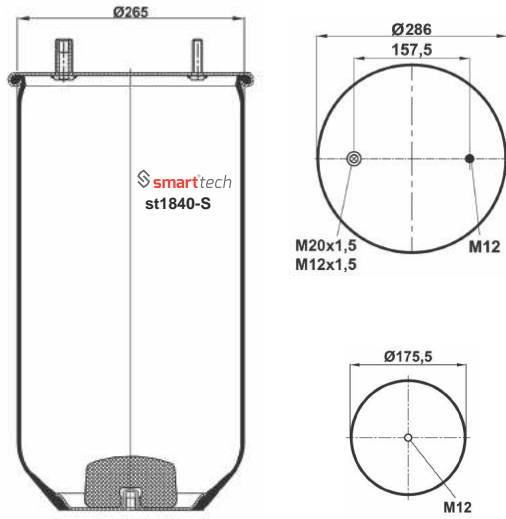

st1840-S

Order No: 35001465

OEM REFERENCES

FRUEHAUF : M 001464
FRUEHAUF : UJB 0129-001
ZORZI : 1006552

CROSS REFERENCES

FIRESTONE : 1T19L-14 W01 M58 8762**SA
CF GOMMA : 1T19E-3 97393
AIRTECH : 30073 K**SA 133942

st1850-S

Order No: 99185001