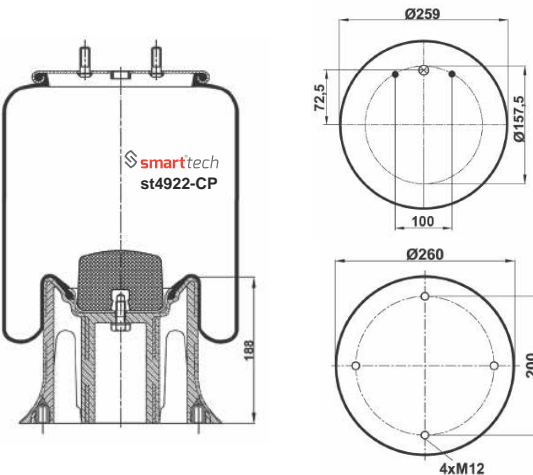

RENAULT V.I : 5010600262

CONTITECH : 4922 MB