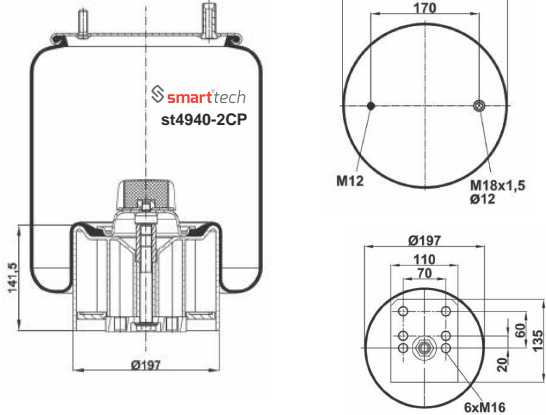

Order No: 72434930

st4930-CP

● Bolt Or Stud ○ Threaded Hole

⊗ Combination ⊗ Stud Air Inlet

Original part numbers are only for informative purpose.

st4940-2CP

Order No: 27941561

OEM REFERENCES