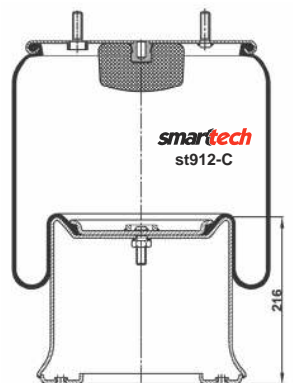

OEM REFERENCES

HENDRICKSON : Y507782
R.O.R./MERITOR : 21222673
S.A.F : 3.229.0005.01
S.A.F : 3.229.0013.00
S.A.F : 3.229.0006.01
WEWELER : US96881F

CROSS REFERENCES

FIRESTONE : 1T19L-14 W01 M58 8766
CF GOMMA : 1T19E-4
AIRTECH : 3912 K 132062