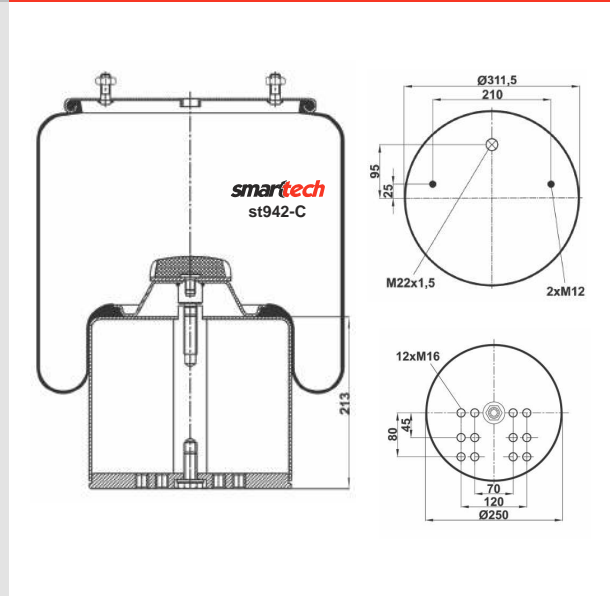

Complate

Special for trucks and busses

www.smarttech.com.tr

CROSS REFERENCES OEM REFERENCES Order No: 27940150 st942-C

CONTITECH : 942 MB**CA

BPW : 05.429.40.15.0
 BPW : 05.429.40.51.0
 BPW : BPW 36-1

CROSS REFERENCES OEM REFERENCES Order No: 27940721 st951-C