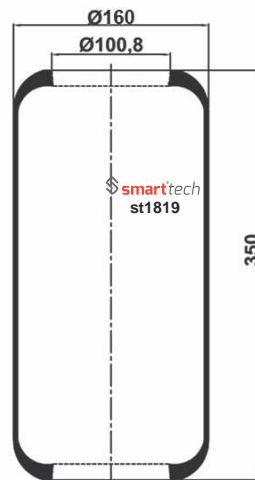

CROSS REFERENCES   OEM REFERENCES   Order No: 74294156   st1876

CONTITECH : 1876 N

RENAULT : 5.010.294.156