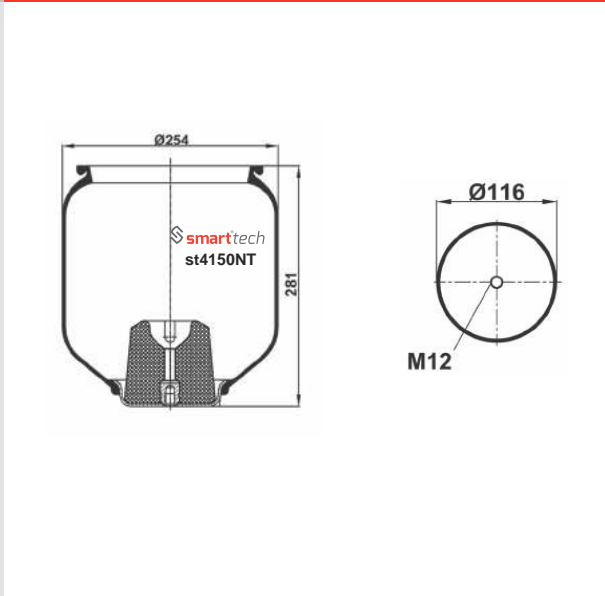

Service Assembly

CROSS REFERENCES   OEM REFERENCES   Order No: 63216130   st4150NT

CONTITECH : 4150 N P01

NEWAY : 90557011
R.O.R./MERITOR : 21208939