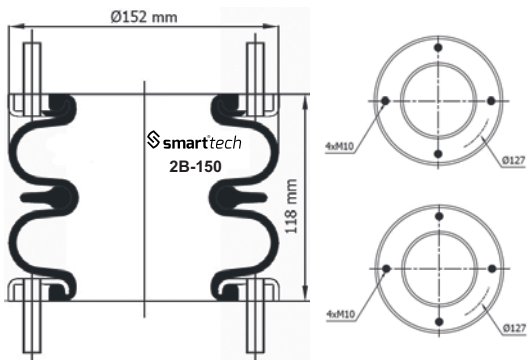

OEM REFERENCES

CROSS REFERENCES

AIRKRAFT : 2B-150 113072