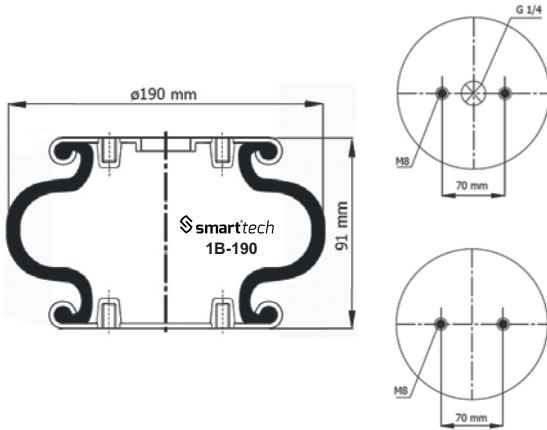

st200007

Order No: 46586166

OEM REFERENCES

CROSS REFERENCES

FIRESTONE : W01 M58 6166
AIRKRAFT : 1B-190 111005
PHOENIX : 1 B 07

st200008

Order No: 46580118

OEM REFERENCES

CROSS REFERENCES