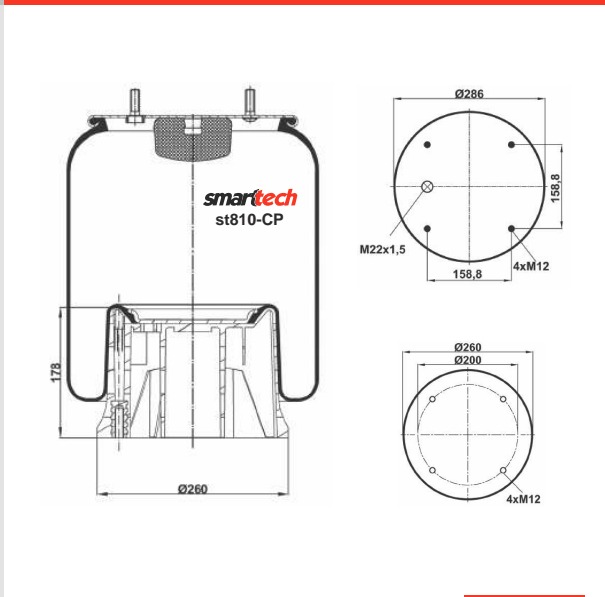

● Bolt Or Stud   ○ Threaded Hole   ⊗ Combination   ⊗ Stud Air Inlet

Original part numbers are only for informative purpose.