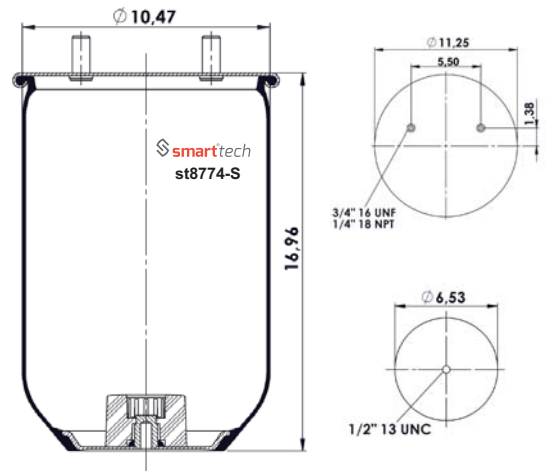

OEM REFERENCES

Order No: 46725872

st8774-S