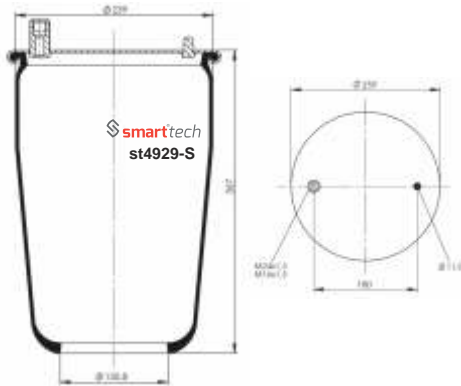

st4925-S

Order No: 85075368

OEM REFERENCES

CROSS REFERENCES

AIRTECH : 34925 K**SA 132002

st4929-S

Order No: 9962900

OEM REFERENCES

CROSS REFERENCES

CONTITECH : 4929 N P01 RT**SA

st4940-2S

Order No: 27941560

OEM REFERENCES

CROSS REFERENCES

BPW : BPW 30K
BPW : 05.429.41.56.0

CONTITECH : 4940 N P02