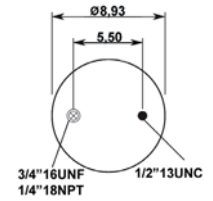

For American Vehicles

Special for trucks and busses

www.smarttech.com.tr

CROSS REFERENCES

FIRESTONE : 1T15M-9 / W01 358 9346
CONTITECH : 9 10-19 P 470
GOODYEAR : 1R12-439 / 566-24-3-066

OEM REFERENCES

TRIANGLE : 6364 / 8470
SAF HOLLAND : 90557126 / AR75112
WATSON & CHALIN : AS0056

Order No: 73557126

st9346

CROSS REFERENCES

FIRESTONE : 1T15M-2 / W01 358 9366
CONTITECH : 9 10-12 P 488
GOODYEAR : 1R12-487 / 566-24-3-067

OEM REFERENCES

TRIANGLE : 6361 / 8488
SAF HOLLAND : 90557160
SAF HOLLAND : 90557210
SAF HOLLAND : 90557225
WATSON & CHALIN : AS0054

Order No: 7355716

st9366

CROSS REFERENCES

FIRESTONE : 1T15V-8 / W01 358 9471
CONTITECH : 9 10-17.5 P 502
GOODYEAR : 1R12-372
GOODYEAR : 1R12-504 / 566-24-3-066
GOODYEAR : 1R12-552 / 566-24-3-038

OEM REFERENCES

TRIANGLE : 6391 / 8502
SAF HOLLAND : 90557146
SAF HOLLAND : 90557177
SAF HOLLAND : 90557182
SAF HOLLAND : 90557212
SAF HOLLAND : 90557214

Order No: 73557146

st9471

● Bolt Or Stud ○ Threaded Hole

⊗ Combination ⊗ Stud Air Inlet

Original part numbers are only for informative purpose.

233

FOR AMERICAN VEHICLES