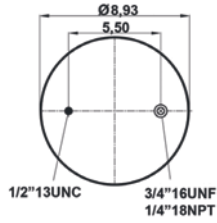

st9130-8C

Order No: 46213168

OEM REFERENCES

CROSS REFERENCES

FIRESTONE : W013589191
CONTITECH : 4159NP08