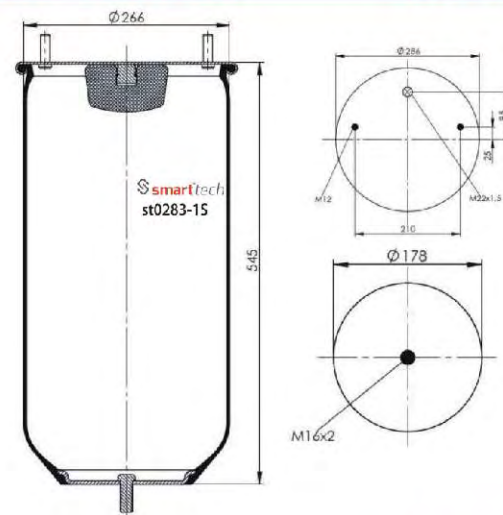

CROSS REFERENCES	OEM REFERENCES
VIBRACOUSTIC : V1 DK 28 F	

Order No: 99135283

st0283-1S