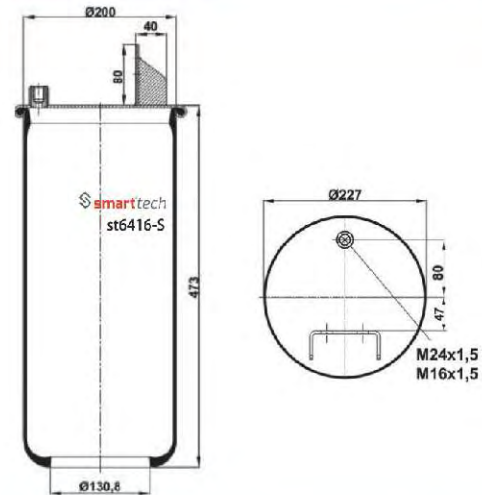

OEM REFERENCES

VOLVO : 1076416
VOLVO : 3171693
VOLVO : 20374510
VOLVO : 20456152
VOLVO : 20531985
VOLVO : 20582215

Order No: 85076415

st6416-S