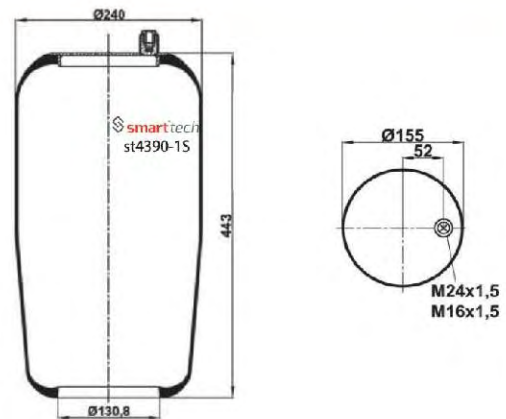

OEM REFERENCES

EVO-BUS (DC) : A 942 327 0001
MERCEDES BENZ : A 942 328 00 01

Order No: 62280003

st4390-1S

CROSS REFERENCES

CONTITECH : 4390 N2
GOODYEAR : 9508
CF GOMMA : 1VSC 285 30
SPRINGRIDE : D12U26