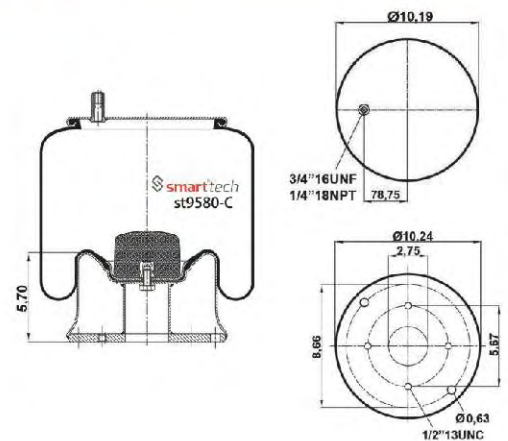

OEM REFERENCES

E.R.F. : 139855-0
HENDRICKSON : C20127
WESTAR PART : 87-79580
EUCLID PART : E-FS9580/9262
TRIANGLE : 8434 6371

Order No: 46320127

st9580-C

FOR AMERICAN VEHICLES

● Bolt Or Stud ○ Threaded Hole