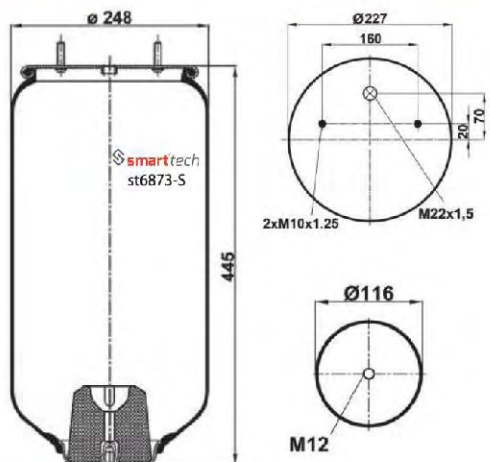

OEM REFERENCES

CROSS REFERENCES

BERTOJA : 45402004

CF GOMMA : 1T323-33 96873
AIRTECH : 36873 P 121762