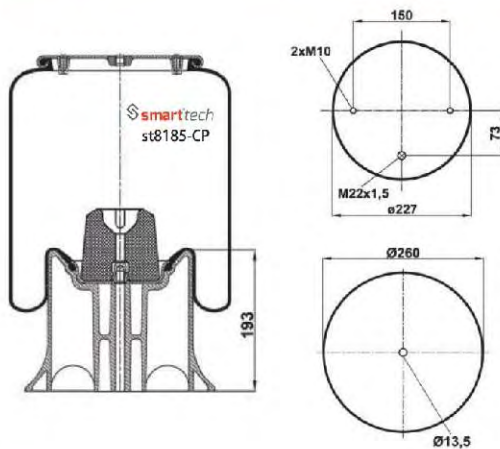

OEM REFERENCES

CROSS REFERENCES

WEWELER : US 069285 F

FIRESTONE : 1T15MPW-9 W01 M58 8185