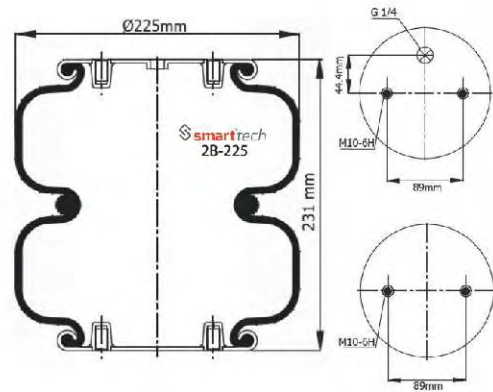

CROSS REFERENCES   **OEM REFERENCES**   **Order No: 46586948**   **st200048**

AIRKRAFT : 2B-225 113013
FIRESTONE : W01 358 6948
GOODYEAR : 2 B 9-251

RIDEWELL : 1003586948C
TRIANGLE : 4429