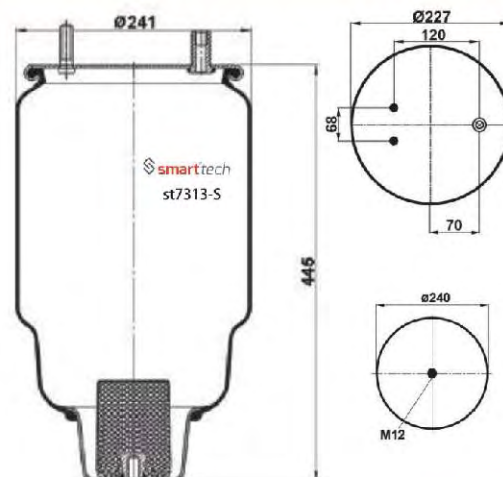

st7313-S

● Bolt Or Stud ○ Threaded Hole

⊗ Combination ⊗ Stud Air Inlet

Original part numbers are only for informative purpose.

st7315-S

Order No: 72314904

OEM REFERENCES

SCANIA : 1314904