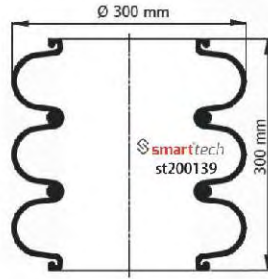

st200139

Order No: 22066423

OEM REFERENCES

CROSS REFERENCES

AIRKRAFT : 3B-305 HYD 116007

st200140

Order No: 22066424

OEM REFERENCES

CROSS REFERENCES