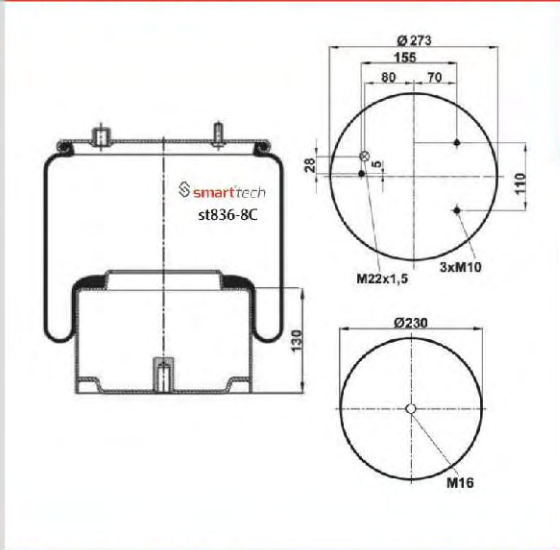

CROSS REFERENCES   **OEM REFERENCES**   **Order No: 85153934**   **st836-8C**

CONTITECH : 836 N P06

VDL BUS : 1 153 934