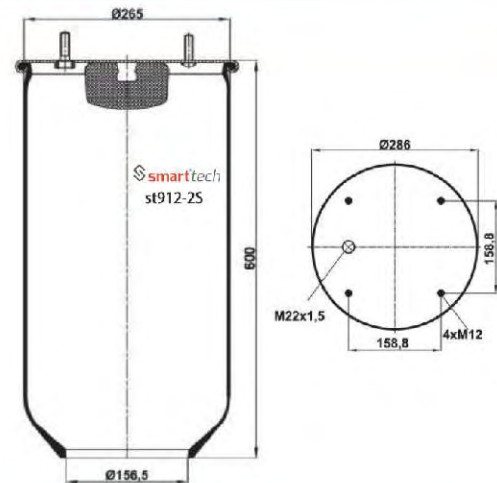

OEM REFERENCES

HENDRICKSON : 507 782
R.O.R/MERITOR : 2122 2673
S.A.F : 3.229.0013.00
S.A.F : 3.229.0005.01
S.A.F : 3.229.0006.01
WEWELER : US96681

Order No: 73001301

st912-2S

CROSS REFERENCES

CONTITECH : 940 MB
FIRESTONE : 1T17D-4.3 W01 M58 8613
GOODYEAR : 1 R 11-703
PHOENIX : 1 DK 21 K
DUNLOP FR : D11U31
CF GOMMA : 1TC300-30 - 205536
TAURUS : KR 732-01