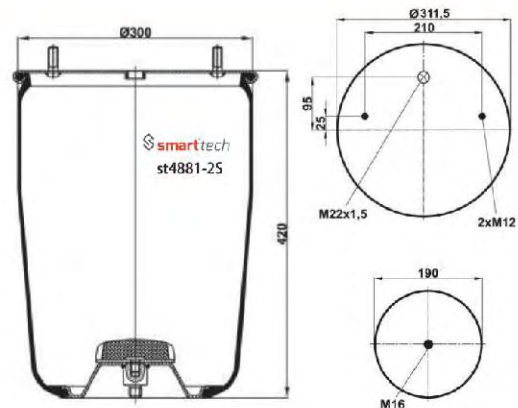

BPW : BPW 36K
 BPW : 05.429.41.01.0

Order No: 27941010

st4881-2S

CROSS REFERENCES

CONTITECH : 4882 N1 P01

OEM REFERENCES

MAN : 81,43601,0151

Order No: 66010151