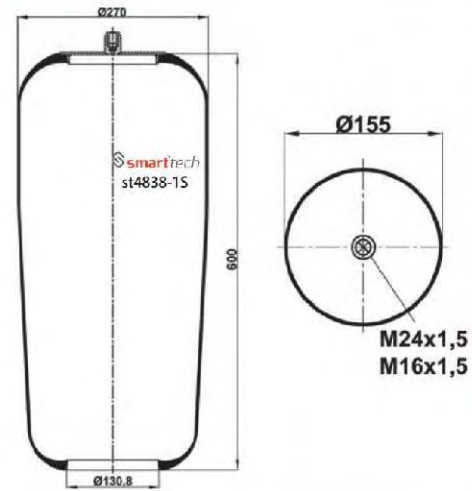

Service Assembly

Special for trucks and busses

www.smarttech.com.tr

SERVICE
ASSEMBLY

CROSS REFERENCES

CONTITECH : 4838 N P01**SA

OEM REFERENCES

MERCEDES BENZ : A 946 328 00 21

Order No: 62200422

st4838-1S