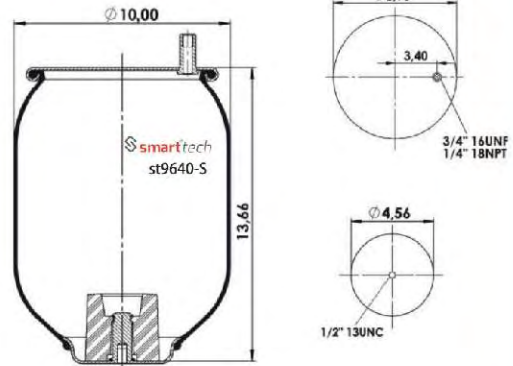

For American Vehicles

Special for trucks and busses

www.smarttech.com.tr

CROSS REFERENCES **OEM REFERENCES** **Order No: 46720222** **st9640-S**

FIRESTONE : W01 358 9640**SA

CROSS REFERENCES **OEM REFERENCES** **Order No: 46723611** **st9645-S**