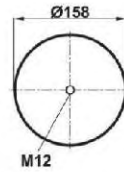

st811NTB

Order No: 66010037