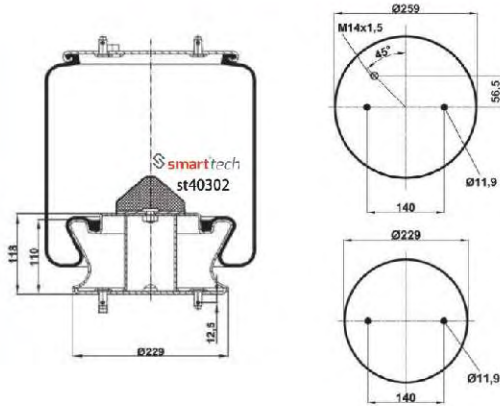

st40302

Order No: 72440303