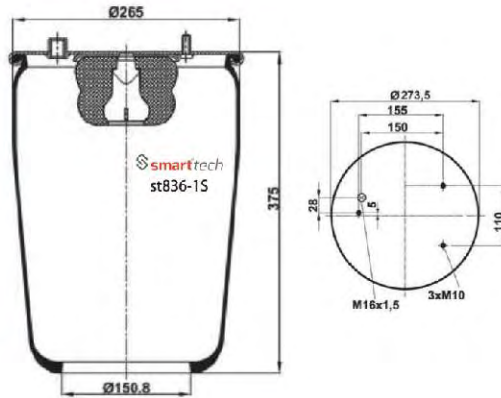

st836-1S

Order No: 33513985

OEM REFERENCES

DAF : 0 513 985

CROSS REFERENCES

CONTITECH : 836 MB
FIRESTONE : 1T17AR-4.5 W01 M58 0775
PHOENIX : 1 DF 25-4

st836-2S

Order No: 33513982