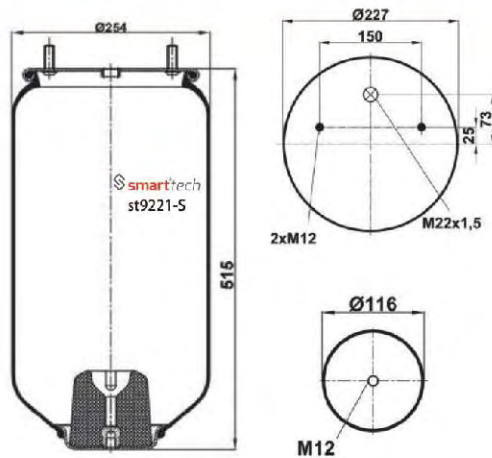

OEM REFERENCES

ISUZU-TURKUAZ : 3870009221

CROSS REFERENCES

st9780-S

Order No: 85629780