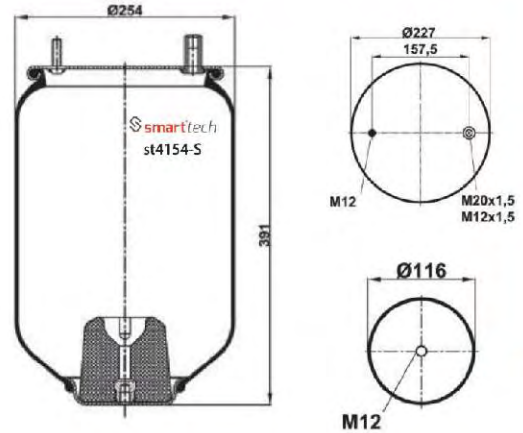

Service Assembly

smarttech

Special for trucks and busses

www.smarttech.com.tr

SERVICE
ASSEMBLY

CROSS REFERENCES

AIRTECH : 34154 P 120382

OEM REFERENCES

Order No: 74239250

st4154-S

CROSS REFERENCES

CONTITECH : 4154 N P01