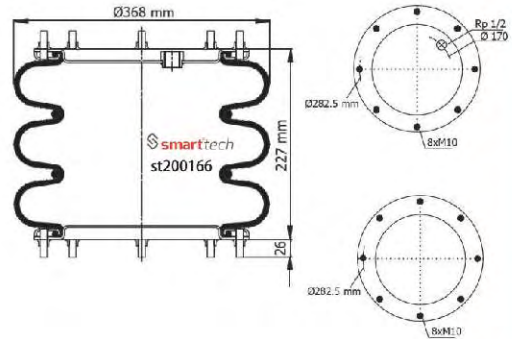

Convuluted

Special for trucks and busses

www.smarttech.com.tr

CROSS REFERENCES   **OEM REFERENCES**   **Order No: 46582010**   **st200166**

AIRKRAFT : 3B-370 HYD 115107
DUNLOP : 14 1/2x3 RE

CROSS REFERENCES   **OEM REFERENCES**   **Order No: 46582173**   **st200167**

AIRKRAFT : 3B-370 HYD 115110
GART : T271/S (271.3.296)

GRANNING : 15827