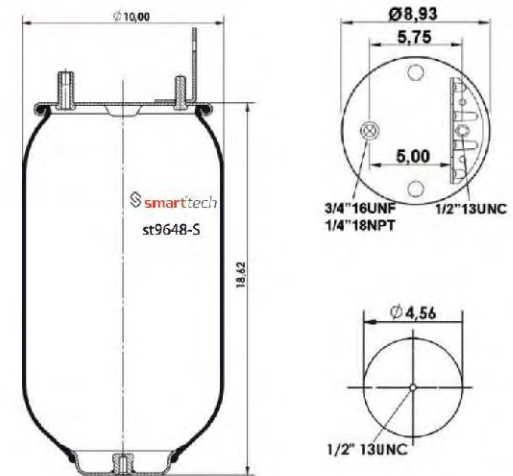

FOR AMERICAN VEHICLES