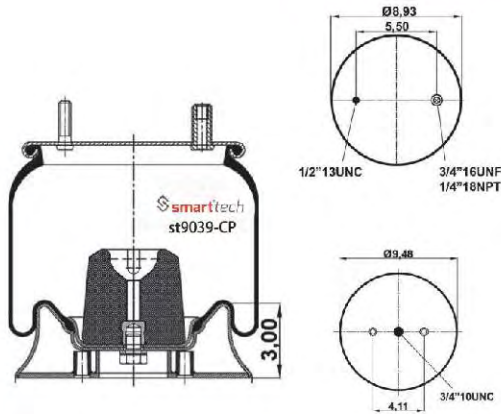

Order No: 63216135

st9039-C

FOR AMERICAN VEHICLES

● Bolt Or Stud ○ Threaded Hole

⊗ Combination ⊗ Stud Air Inlet

Original part numbers are only for informative purpose.

st9039-CP

Order No: 63216136