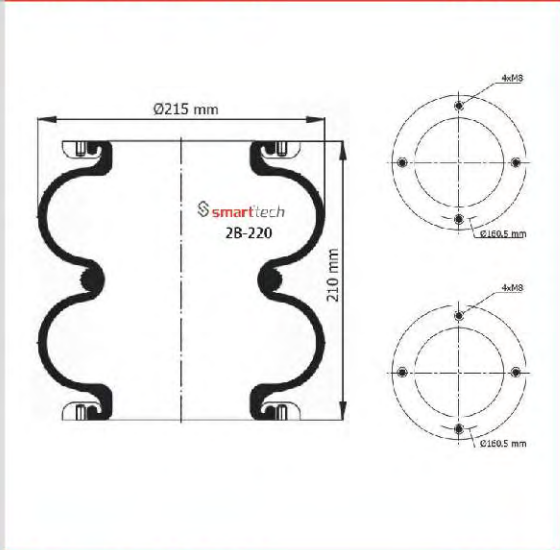

CROSS REFERENCES   **OEM REFERENCES**   **Order No: 33654464**   **st200042**

AIRKRAFT : 2B-220 113001

VOLVO : 365431 / 6882797