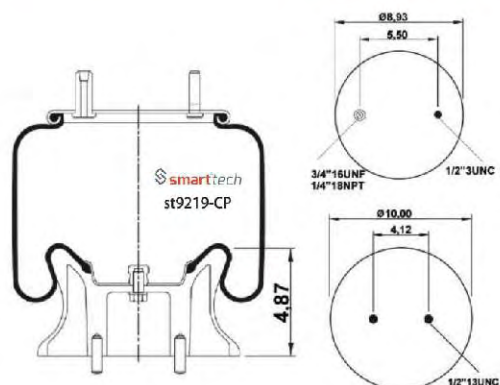

OEM REFERENCES

CROSS REFERENCES

FIRESTONE : 1T15M-6 / W01 358 9219
CONTITECH : 9 10-16 P 408
GOODYEAR : 1R12-151 / 566-24-3-038
GOODYEAR : 1R12-182
AIRTECH : 137112 / 39219 KPP

FOR AMERICAN VEHICLES