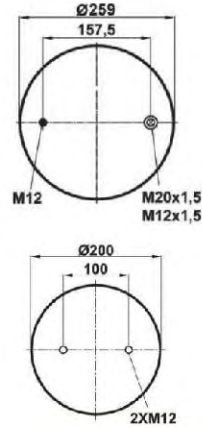

st4157-3CP

Order No: 35078583

OEM REFERENCES

FRUEHAUF : M 078580
NEWAY : 90557233
SMB : M 078580

CROSS REFERENCES

CONTITECH : 4157 N P03

st4157-4CP

Order No: 62281402