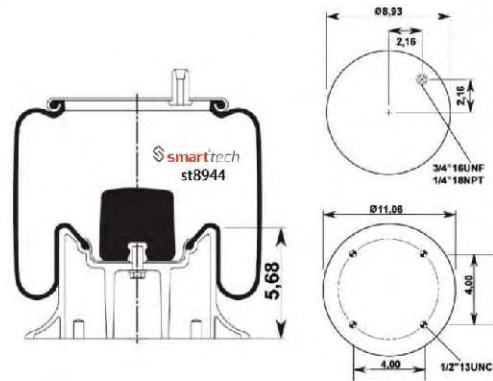

CROSS REFERENCES	OEM REFERENCES
FIRESTONE : 1T15M-6 / W01 681 9084 FIRESTONE : 1T15M-6 / W01 358 9084	TUTHILL TECHNOLOGY : 2692 KWIK LOK/TODCO : CP-3281 TRIANGLE : 6363 / 8310

Order No: 46638310 **st9084**