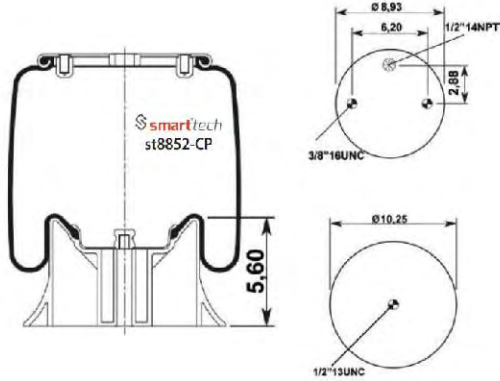

FOR AMERICAN
VEHICLES

● Bolt Or Stud ○ Threaded Hole

⊗ Combination ⊗ Stud Air Inlet

Original part numbers are only for informative purpose.

st8852-CP

Order No: 46307887

OEM REFERENCES

TRIANGLE : 6382 / 8526
HENDRICKSON TRAILER : S21966