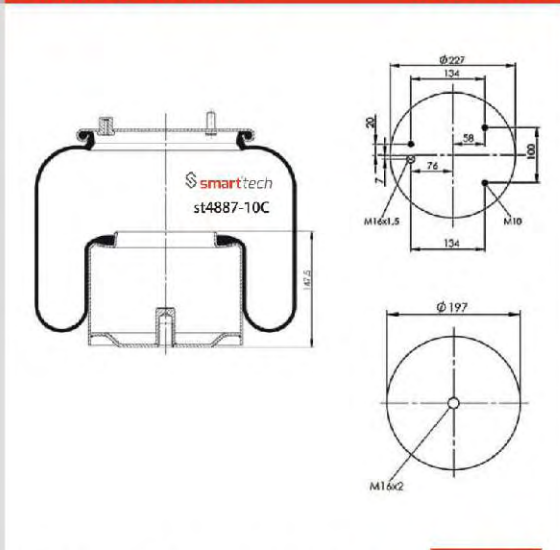

CROSS REFERENCES   **OEM REFERENCES**   **Order No: 35588682**   **st4887-10C**

FIRESTONE : W01 M58 8681