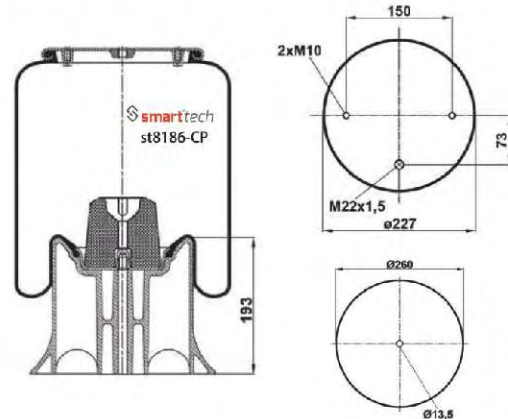

Complete

CROSS REFERENCES	OEM REFERENCES
FIRESTONE : 1T15MPW-7 W01 968 8186	WEWELER : US 06316 F

Order No: 75751061

st8186-CP