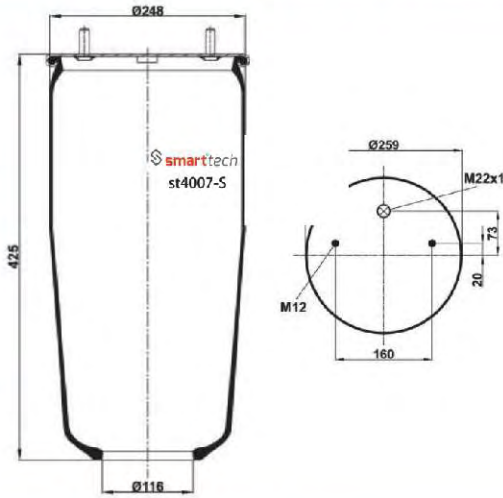

Order No: 73300303

st4004-6S

● Bolt Or Stud ○ Threaded Hole

⊗ Combination ⊗ Stud Air Inlet

Original part numbers are only for informative purpose.

st4007-S

Order No: 42166271

OEM REFERENCES