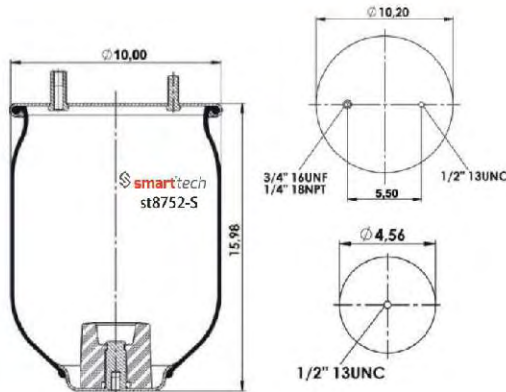

OEM REFERENCES

CROSS REFERENCES

FIRESTONE : W01 358 8752**SA

st8755-S

Order No: 46722044