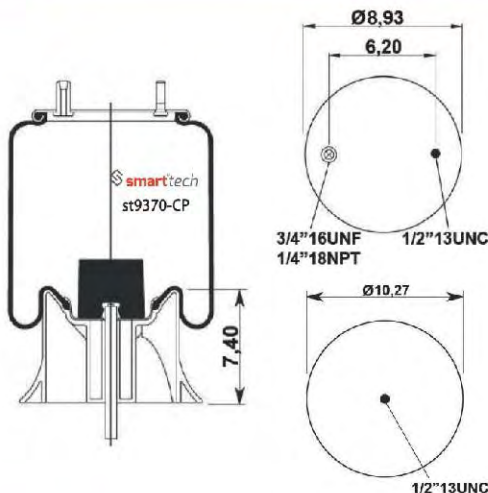

st9370-CP

Order No: 46270057

OEM REFERENCES

TRIANGLE : 8448 6373
WATSON & CHALIN : AS-0057

CROSS REFERENCES

FIRESTONE : 1T15M-11 W01 358 9370
GOODYEAR : 1R12-440 566-24-3-090
GOODYEAR : 1R12-503