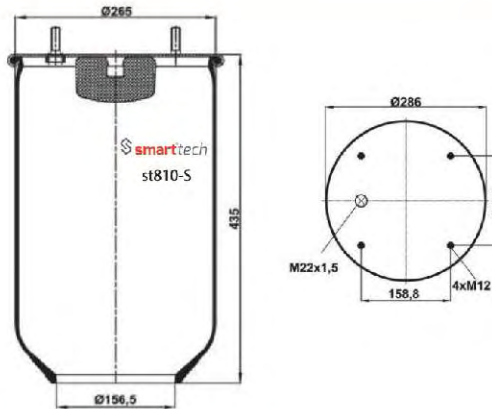

OEM REFERENCES

Order No: 66010042

st810-S

CROSS REFERENCES

AIRTECH : 3810-01P