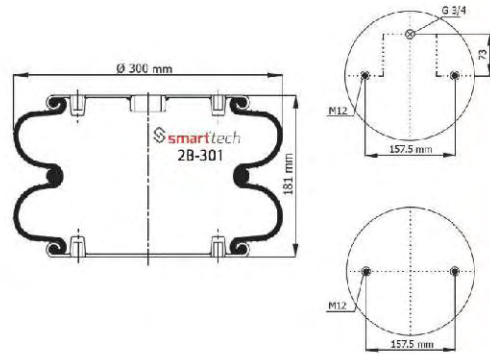

Convuluted

Special for trucks and busses

www.smarttech.com.tr

CROSS REFERENCES   **OEM REFERENCES**   **Order No: 42881206**   **st200070**

AIRKRAFT : 2B-301 113310
PHOENIX : SP 28 22R

CROSS REFERENCES   **OEM REFERENCES**   **Order No: 42881207**   **st200071**

AIRKRAFT : 2B-301 113312
DUNLOP : S 12201 (12x2)

GRANNING : 15646
HENDRICKSON : NA 1816
SAF : 3.229.1001.00