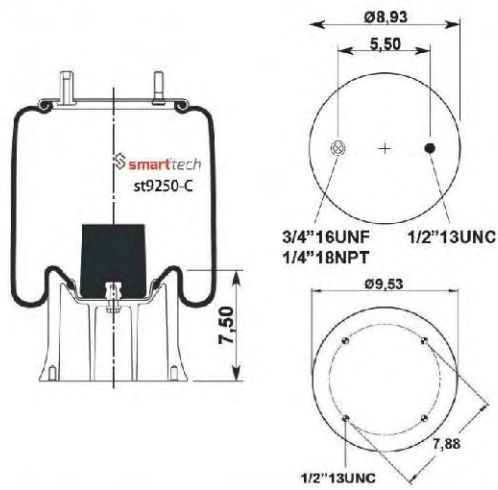

Order No: 35557128

st9213-CP

FOR AMERICAN VEHICLES

● Bolt Or Stud ○ Threaded Hole

⊗ Combination ⊗ Stud Air Inlet

Original part numbers are only for informative purpose.

st9250-C

Order No: 46589250