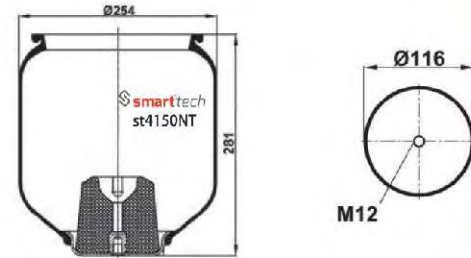

Service Assembly

smarttech

Special for trucks and busses

www.smarttech.com.tr

SERVICE
ASSEMBLY

CROSS REFERENCES

CONTITECH : 4150 N P01

OEM REFERENCES

NEWAY : 90557011
R.O.R./MERITOR : 21208939

Order No: 63216130

st4150NT

CROSS REFERENCES

AIRTECH : 34156 T 120662