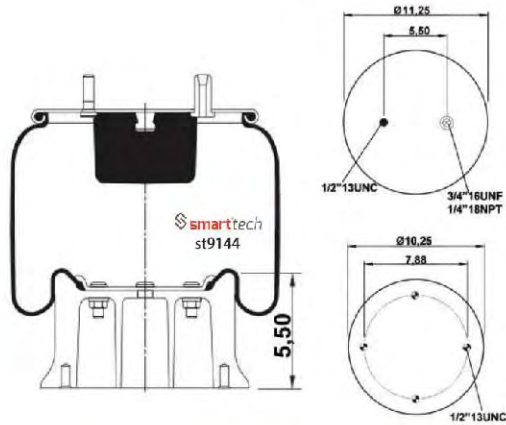

Order No: 46638310 **st9084**

FOR AMERICAN VEHICLES

● Bolt Or Stud ○ Threaded Hole ⊗ Combination ⊗ Stud Air Inlet

Original part numbers are only for informative purpose.

st9144

Order No: 46644394

OEM REFERENCES