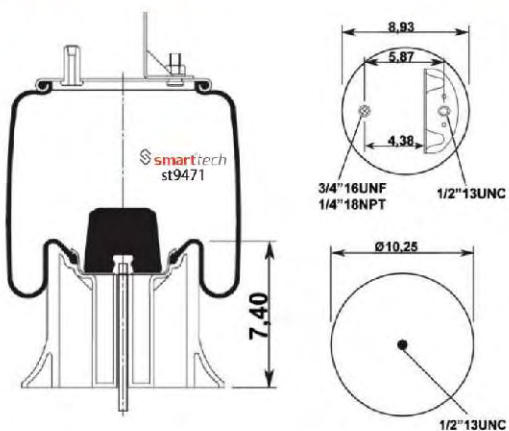

Order No: 73557146

st9471

FOR AMERICAN VEHICLES

Bolt Or Stud
 Threaded Hole
 Combination
 Stud Air Inlet

Original part numbers are only for informative purpose.

st9579

Order No: 46721208

OEM REFERENCES