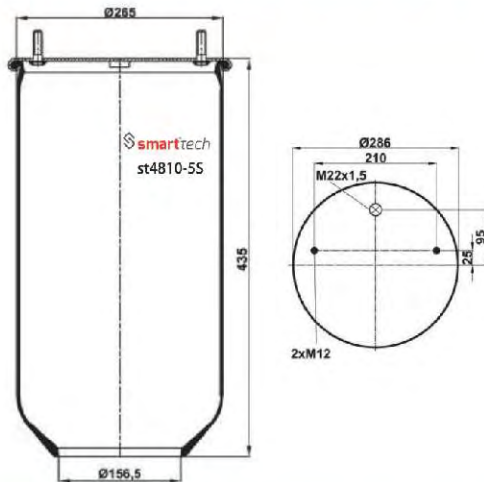

CROSS REFERENCES

CONTITECH : 4759 N

st4810-5S

Order No: 73212700

OEM REFERENCES

S.A.F. : 3.229.0027.00
S.A.F. : 3.229.2127.00
S.A.F. : 3.229.2227.00

CROSS REFERENCES

CONTITECH : 4810 N P05**SA
FIRESTONE : 1T19L-7 W01 M58 6338**SA
GOODYEAR : 1R14-730**SA
PHOENIX : 1D 28 A-10
DUNLOP FR : D13B25
CF GOMMA : 1T19E-1 205456
TAURUS : KR 621-18

st4813-7S

Order No: 72107673