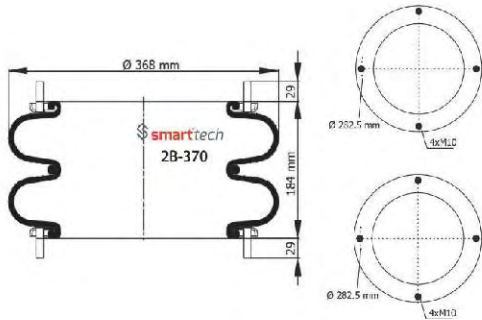

st200103

Order No: 46581041

OEM REFERENCES

KAISER : Y11000603

CROSS REFERENCES

AIRKRAFT : 2B-370 113355
DUNLOP : SP 1041

st200104

Order No: 46581556