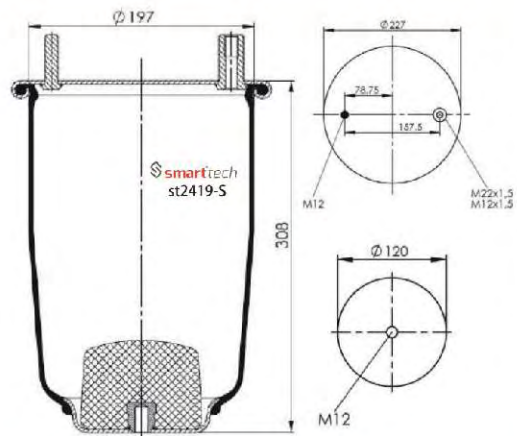

CROSS REFERENCES	OEM REFERENCES
CF GOMMA : 1 T 280-30**SA	

Order No: 48036807

st28030