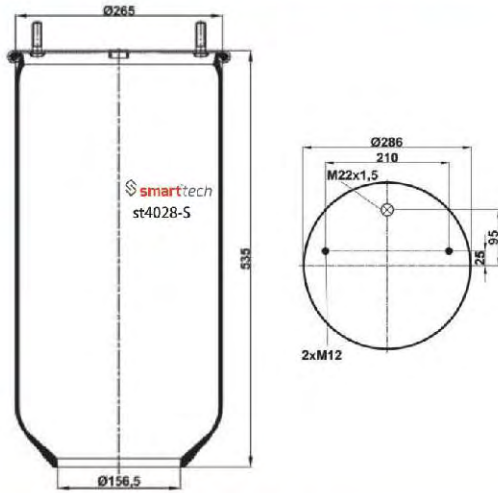

Order No: 73003100

st4023-3S

● Bolt Or Stud ○ Threaded Hole ⊗ Combination ⊗ Stud Air Inlet

Original part numbers are only for informative purpose.

st4028-S

Order No: 75015322

OEM REFERENCES

SCHMITZ : 015 323
WEWELER : US 04028