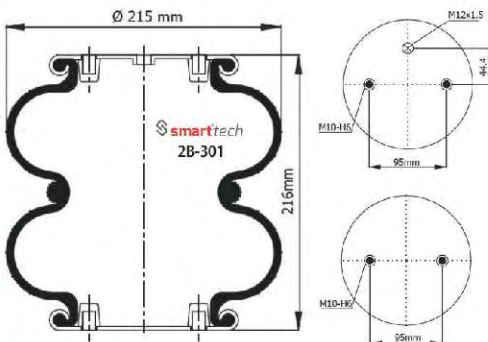

OEM REFERENCES

CROSS REFERENCES

FREIGHTLINER : 16-11378 000
HENDRICKSON TRAILER : S-10170
TRIANGLE : 4331

AIRKRAFT : 2B-301 113334
FIRESTONE : W01 358 7410
GOODYEAR : 2 B 12-406
TAURUS : KF 222-7410
TAURUS : AS 214-7410