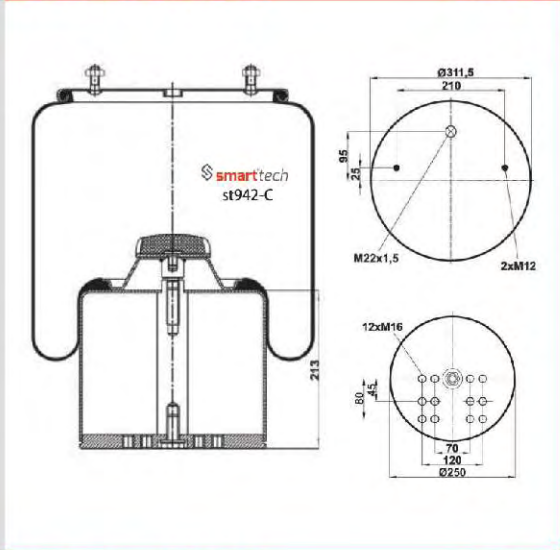

Complete

CROSS REFERENCES   **OEM REFERENCES**   **Order No: 27940150**   **st942-C**

CONTITECH : 942 MB**CA

BPW : 05.429.40.15.0
BPW : 05.429.40.51.0
BPW : BPW 36-1