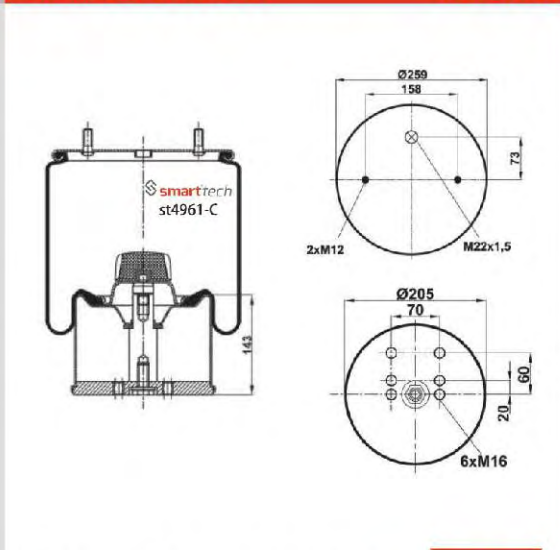

CONTITECH : 4961 N P02**CPL

BPW : BPW 30K
BPW : 05.429.42.04.0

CROSS REFERENCES **OEM REFERENCES** **Order No: 27942041** **st4961-C**

CONTITECH : 4961 N P02**CA

BPW : 05.429.42.04.0

st4962-C

Order No: 27942031