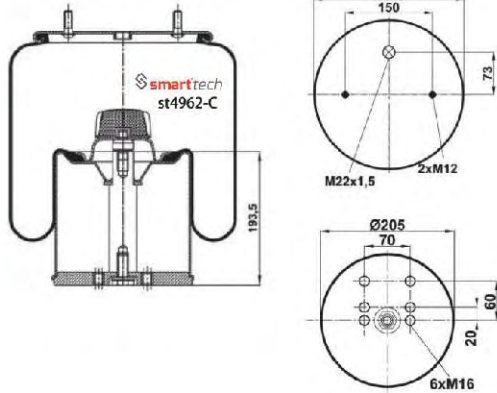

CONTITECH : 4961 N P02**CPL

BPW : BPW 30K
BPW : 05.429.42.04.0

CROSS REFERENCES **OEM REFERENCES** **Order No: 27942041** **st4961-C**

CONTITECH : 4961 N P02**CA

BPW : 05.429.42.04.0

st4962-C

Order No: 27942031