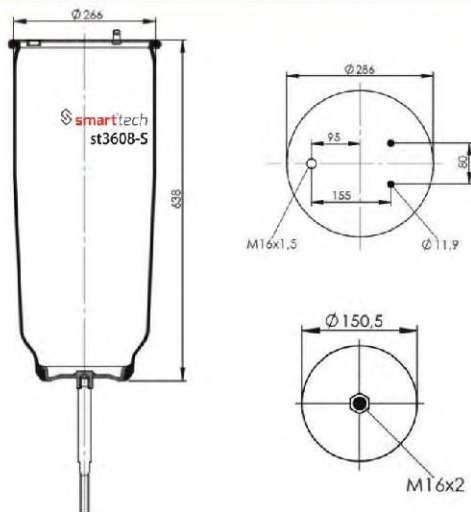

OEM REFERENCES

CROSS REFERENCES

SCANIA : 1963007*SA

st3608-S

Order No: 72903607