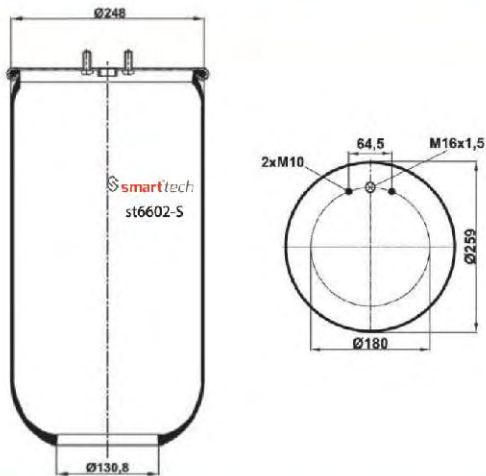

CROSS REFERENCES

AIRTECH : 36420K**SA

st6602-S

Order No: 85480202

OEM REFERENCES

VOLVO : 20 480 202
VOLVO : 20 573 305

CROSS REFERENCES

CONTITECH : 6602 N P01**SA

st6603-S

Order No: 85573312