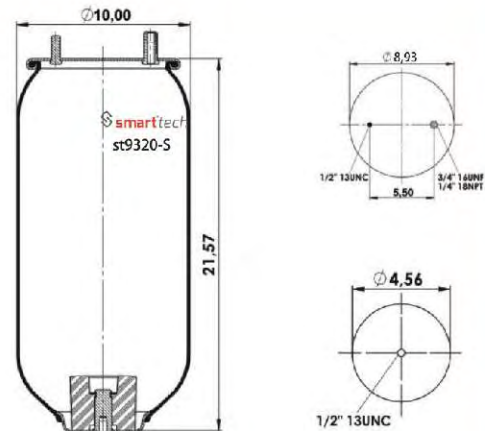

CROSS REFERENCES	OEM REFERENCES
FIRESTONE : W01 358 9320**SA	

Order No: 35557097

st9320-S