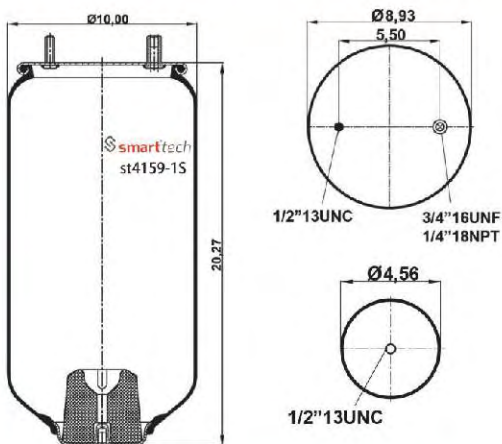

st4159-1S

Order No: 46023842

OEM REFERENCES

HENDRICKSON : B3842
NEWAY : 90557009
TRANSPART : 531233

CROSS REFERENCES

CONTITECH : 4159 N P01
GOODYEAR : 1R12-113

st8050-S

Order No: 46125013