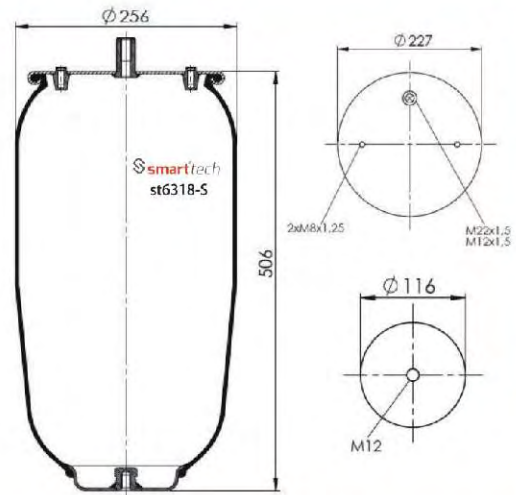

Service Assembly

smarttech

Special for trucks and busses

www.smarttech.com.tr

SERVICE
ASSEMBLY

CROSS REFERENCES

FIRESTONE : W01 968 6318**SA

OEM REFERENCES

Order No: 75016512

st6318-S