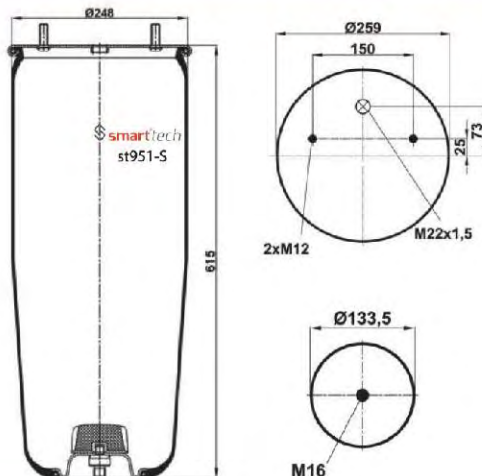

CROSS REFERENCES

CONTITECH : 942 MB
FIRESTONE : 1T66D-13.5 W01 M58 8611
GOODYEAR : 1 R 14-700
PHOENIX : 1DK 32 L
TAURUS : UR 837-01T

st951-S

Order No: 27940720