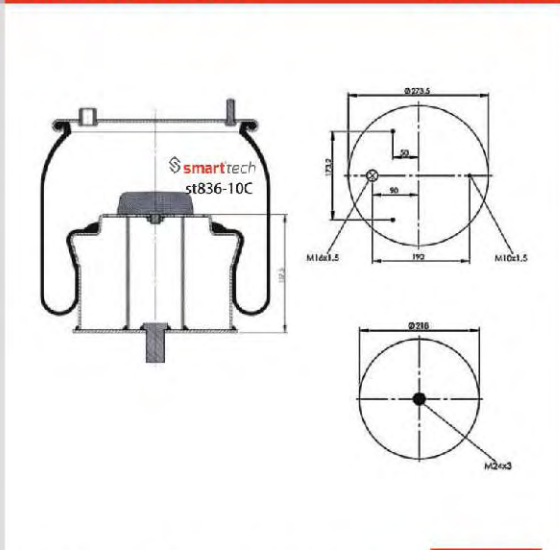

CROSS REFERENCES   **OEM REFERENCES**   **Order No: 22900061**   **st836-10C**

BMC : 53RS900061