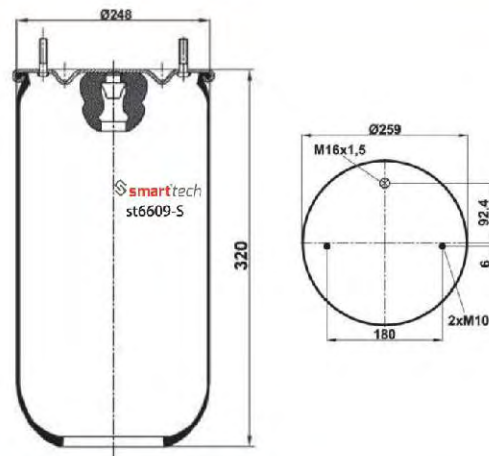

OEM REFERENCES

VOLVO : 1075365
VOLVO : 1629782
VOLVO : 20452138
VOLVO : 20554761

Order No: 85075365

st6609-S

CROSS REFERENCES

AIRTECH : 36760 P