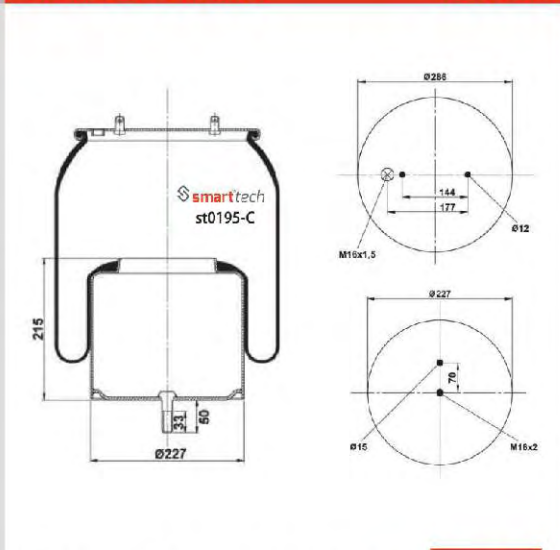

CROSS REFERENCES   **OEM REFERENCES**   **Order No: 72510195**   **st0195-C**

CONTITECH : 0195 N P01

SCANIA : 1510195