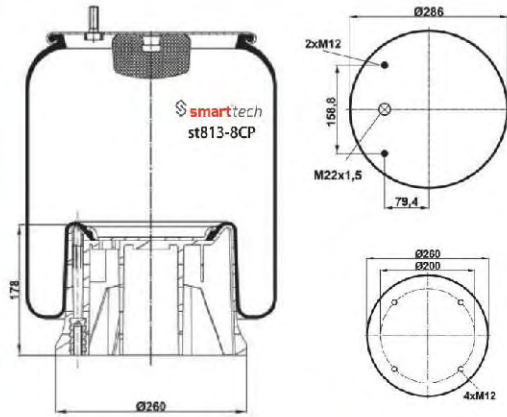

st813-8CP

Order No: 73000309

OEM REFERENCES

CROSS REFERENCES

FIRESTONE :1T19L-11 W01M587502**CPL
GOODYEAR :1R14-709**CPL
PHOENIX :1 D 28 B-4**CPL
TAURUS :KR 622-06**CPL
AIRTECH :3813-08 K**CPL 133402
DUNLOP FR :D13B29**CPL
VIBRACAUSTIC:Y1D28B-4**CPL
SPRINGRIDE :D13B29