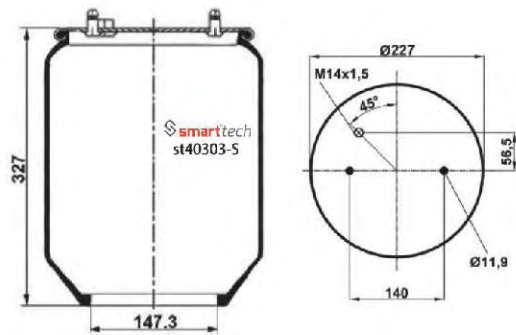

CROSS REFERENCES   **OEM REFERENCES**   **Order No: 72440305**   **st40304-S**

AIRTECH : 330304 P 122672