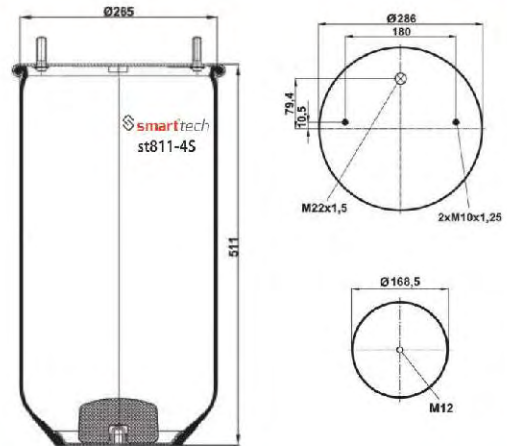

OEM REFERENCES

Order No: 99819512

st811-4S

CROSS REFERENCES

AIRTECH : 3811-05 P - 120841