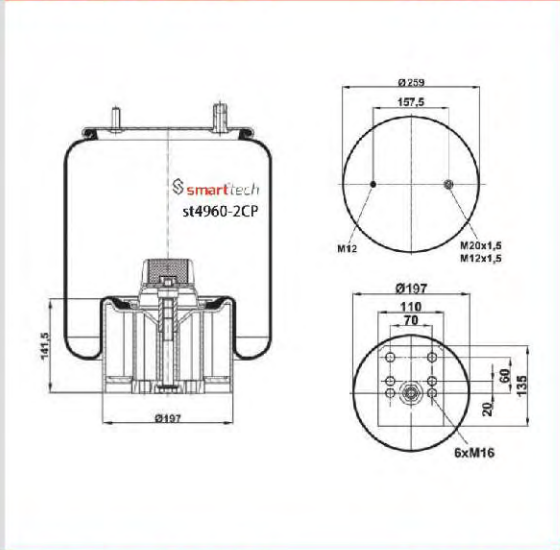

Complete

CROSS REFERENCES   **OEM REFERENCES**   **Order No: 27941770**   **st4960-2CP**

CONTITECH : 4960 N P02**CPL

BPW : BPW 30K
BPW : 05.429.41.77.0