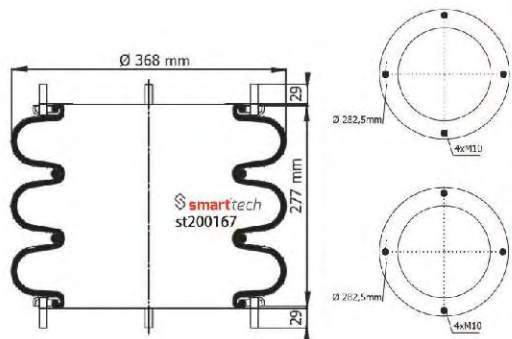

CROSS REFERENCES   **OEM REFERENCES**   **Order No: 46582526**   **st200168**

AIRKRAFT : 3B-370 HYD 115111
DUNLOP : SP 2526 RE 14 1/2x3 RE

GRANNING : 15827