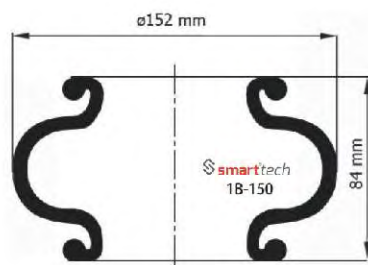

OEM REFERENCES

CROSS REFERENCES

AIRKRAFT : 1B-150 112003