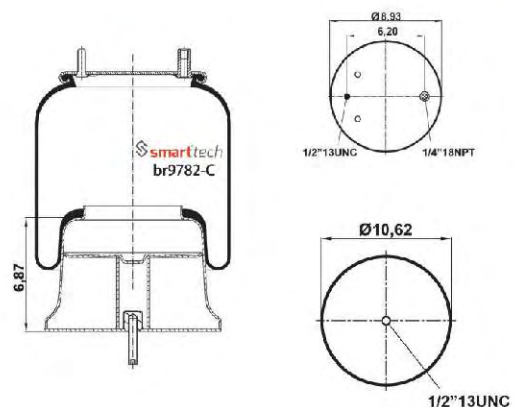

CROSS REFERENCES
FIRESTONE : 1T15ZR-6 W01 358 9782
CONTITECH : 9 10S-16 A 382
GOODYEAR : 1R12-303 566-24-3-275

OEM REFERENCES
FRIGHTLINER : 6813200017
FRIGHTLINER : A16-14004-000
FRIGHTLINER : A16-14004-001
WESTAR PART : 87-79780
EUCLID PART : E-FS9780
AUTOMANN PART : 1DK231-9780

Order No: 46200018 **br9782-C**