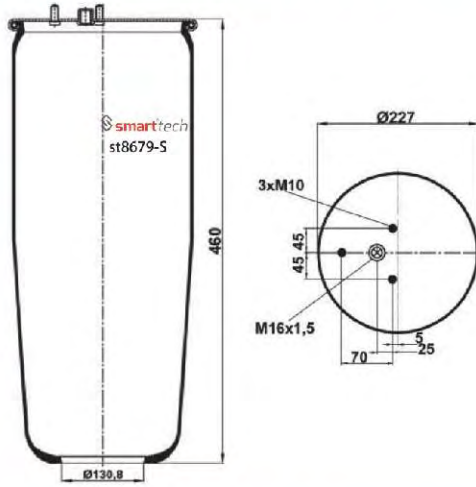

Order No: 63229213

st8608-S

● Bolt Or Stud ○ Threaded Hole

⊗ Combination ⊗ Stud Air Inlet

Original part numbers are only for informative purpose.

st8679-S

Order No: 33276846

OEM REFERENCES