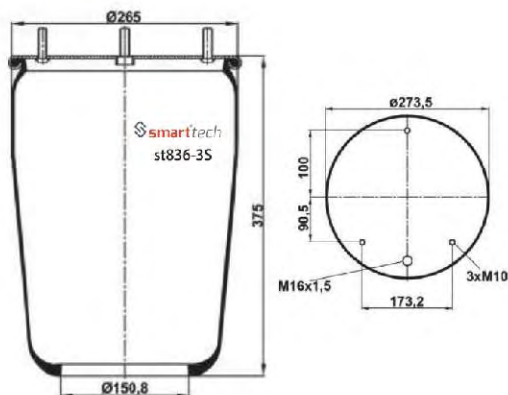

OEM REFERENCES

BMC BELDE
7B 100.323 BMC P

CROSS REFERENCES