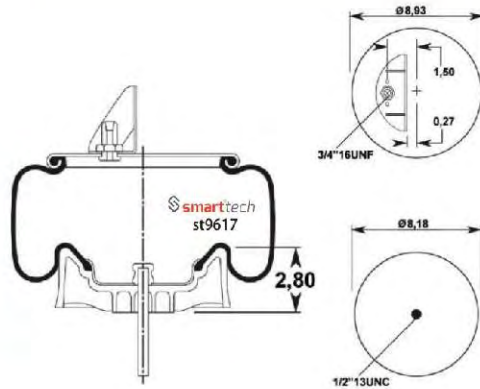

OEM REFERENCES

TRIANGLE : 6397 / 8514
KENWORTH : K-303-18

CROSS REFERENCES

FIRESTONE : 1T15LA-(-1) / W01 358 9617
CONTITECH : 9 9-9 P 860
GOODYEAR : 1R11-219 / 566-22-3-021

st9618

Order No: 46530319