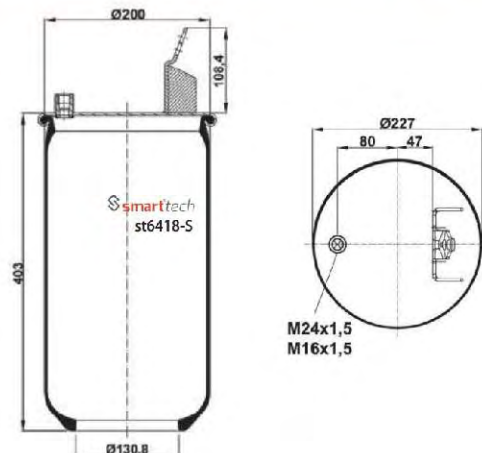

● Bolt Or Stud ○ Threaded Hole

⊗ Combination ⊗ Stud Air Inlet

Original part numbers are only for informative purpose.

st6420-S

Order No: 85076420

OEM REFERENCES

VOLVO : 1.076.420
VOLVO : 20.427.802
VOLVO : 20.456.158
VOLVO : 20.531.988
VOLVO : 20.582.212