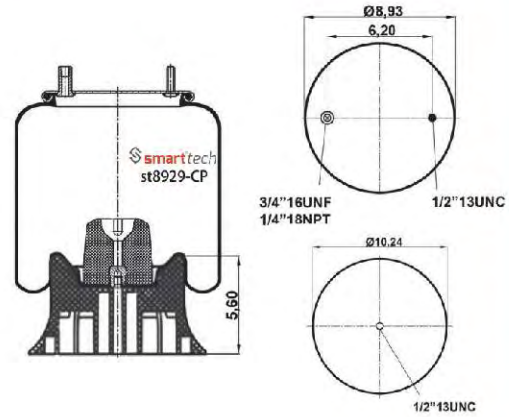

For American Vehicles

Special for trucks and busses

www.smarttech.com.tr

CROSS REFERENCES

FIRESTONE : 1T15M-6 W01 358 8929
CONTITECH : 4156 N P10
GOODYEAR : 1R12-461

OEM REFERENCES

HENDRICKSON : HA 100016

Order No: 46100016

st8929-CP