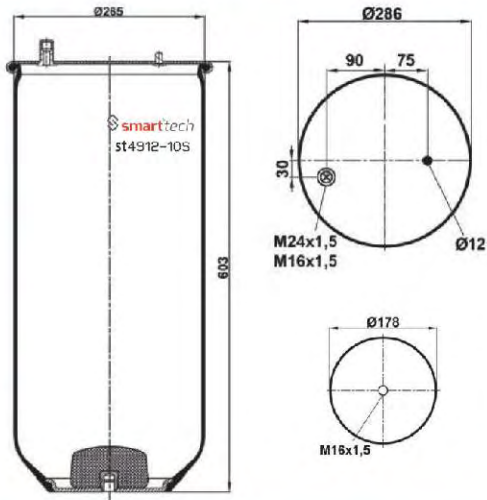

st4912-10S

Order No: 74557355