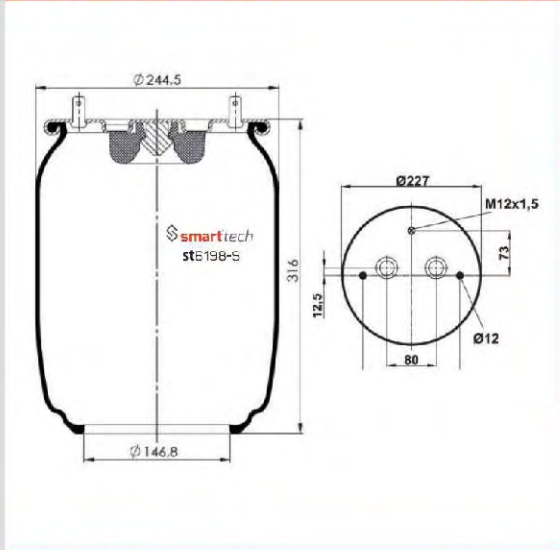

Service Assembly

Special for trucks and busses

www.smarttech.com.tr

SERVICE
ASSEMBLY

CROSS REFERENCES   **OEM REFERENCES**   **Order No: 72386196**   **st6198-S**

AIRTECH : 36198P 123112

SCANIA : 1386198**SA
SCANIA : 1362143**SA

CROSS REFERENCES   **OEM REFERENCES**   **Order No: 72386198**   **st6199-S**

AIRTECH : 36199 P 121582

SCANIA : 1386199