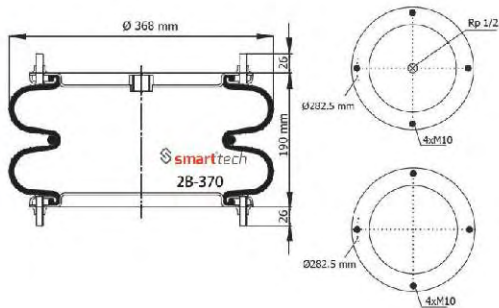

OEM REFERENCES

GRANNING : 15821
GIGANT : 88 1205
WEWELER : USN 5100 10DX

CROSS REFERENCES

AIRKRAFT : 2B-370 113358
DUNLOP : SP 1556 (PNP 304 140 117)

st200105

Order No: 46581989