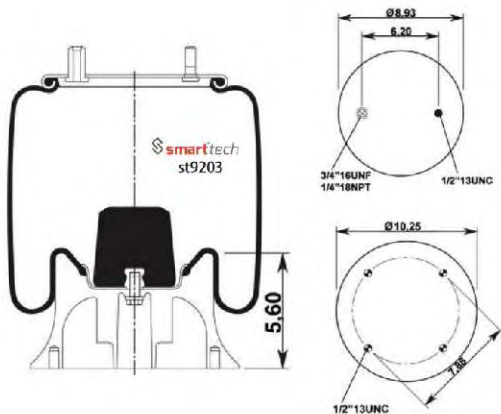

OEM REFERENCES

DAYTON PARTS : 3529203
HENDRICKSON TRAILER : S2694
LELAND : SC2134
RIDEWELL : 1003589203C
TRIANGLE : 6364 / 4394
TRIANGLE : 8355

CROSS REFERENCES

FIRESTONE : 1T15M-9 / W01 358 9203
CONTITECH : 9 10-19 P 355
GOODYEAR : 1R12-395 / 566-24-3-066
GOODYEAR : 1R12-108

st9302

Order No: 46514003