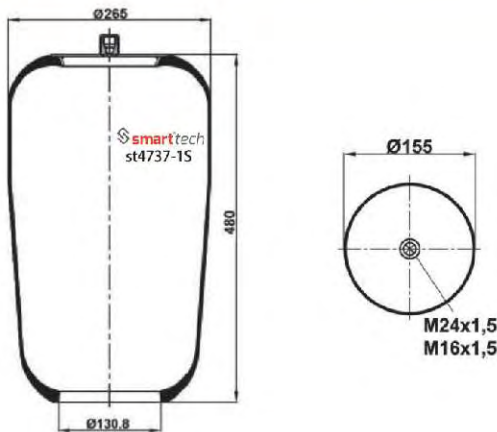

OEM REFERENCES

CROSS REFERENCES

CONTITECH : 4737 N

st4746-S

Order No: 46100003