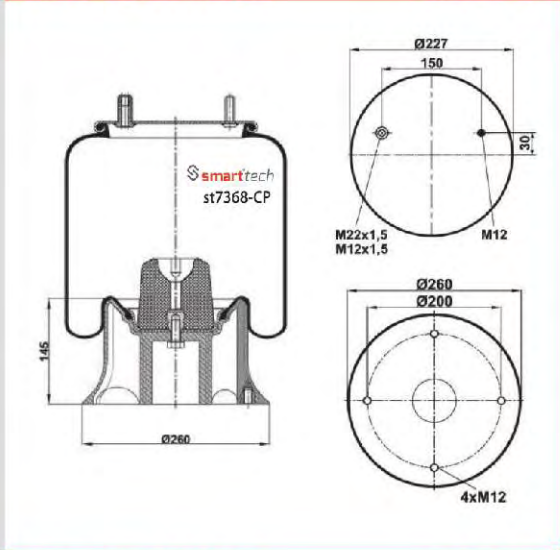

Complete

CROSS REFERENCES   **OEM REFERENCES**   **Order No: 33115682**   **st7368-CP**

FIRESTONE : 1T15M-6 W01 681 7368

GRANNING : 12368
GRANNING : 115692