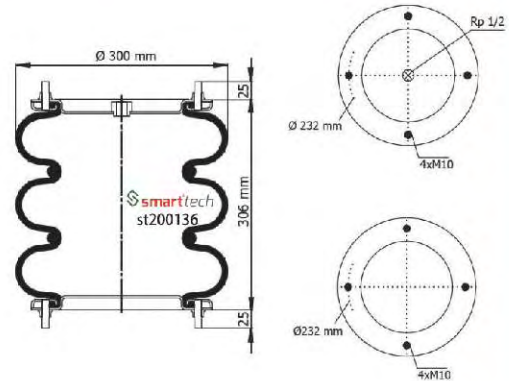

Convuluted

Special for trucks and busses

www.smarttech.com.tr

CROSS REFERENCES

AIRKRAFT : 3B-300 HYD 115011
DUNLOP : SP 1542 NB (12x3)

OEM REFERENCES

Order No: 46581544

st200136