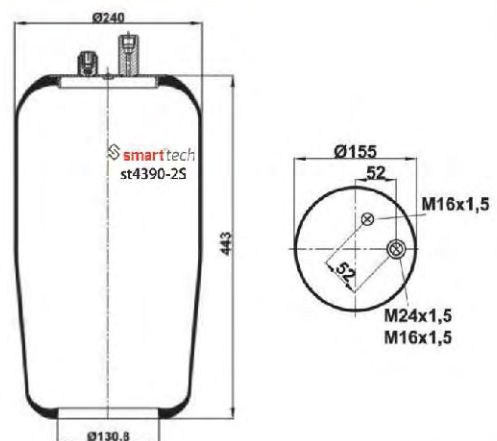

OEM REFERENCES

MERCEDES BENZ : A 942 328 01 01

Order No: 62280103

br4390-2S

● Bolt Or Stud   ○ Threaded Hole

⊗ Combination   ⊗ Stud Air Inlet

Original part numbers are only for informative purpose.