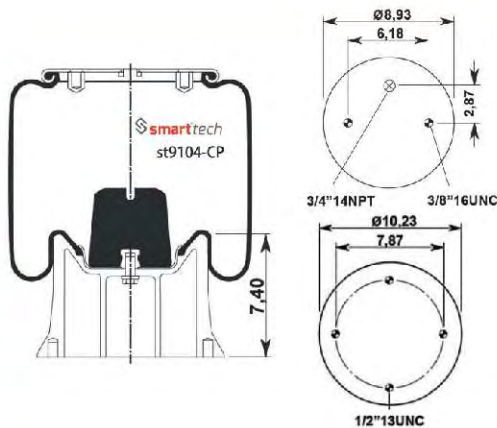

OEM REFERENCES

SCANIA : 255294

CROSS REFERENCES

FIRESTONE : 1T15M-9 W01 358 9104
VIBRACOUSTIC : V 1 DK 23 L-42
AIRTECH : 34159-06 KPP 132142

st9121-C

Order No: 35554079