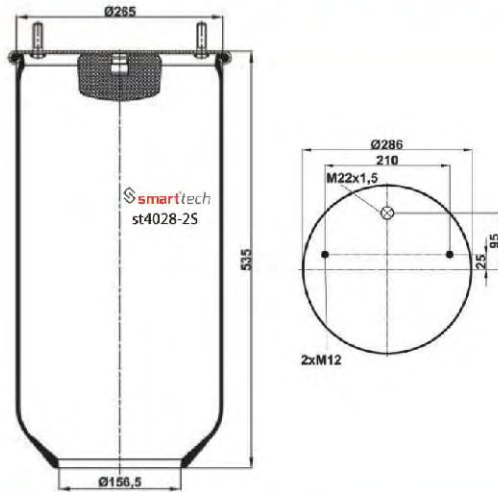

CROSS REFERENCES

CONTITECH : 4028 N P02**SA

st4028-2S

Order No: 75015324

OEM REFERENCES

CROSS REFERENCES

AIRTECH : 34028 P 120362

st4028-5S

Order No: 63222238