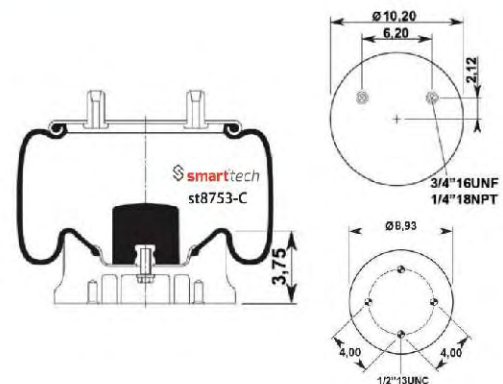

FOR AMERICAN
VEHICLES

● Bolt Or Stud ○ Threaded Hole

⊗ Combination ⊗ Stud Air Inlet

Original part numbers are only for informative purpose.

st8852-CP

Order No: 46307887

OEM REFERENCES

TRIANGLE : 6382 / 8526
HENDRICKSON TRAILER : S21966