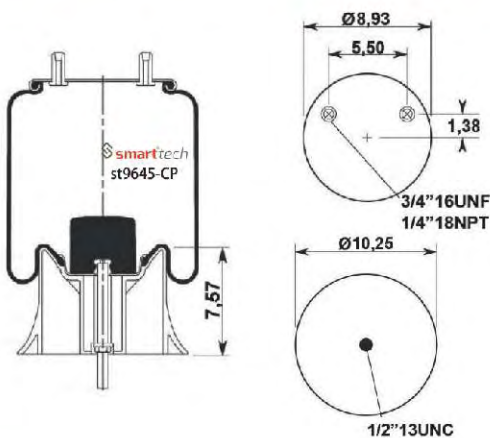

OEM REFERENCES

HENDRICKSON : S23612
HENDRICKSON : AA250L
TRIANGLE : 8564 6421

CROSS REFERENCES

FIRESTONE : 1T15MBTW-12 W01 358 9645
CONTITECH : 9 10BP-22 P 739