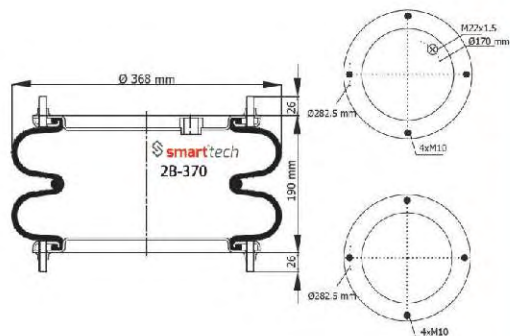

AIRKRAFT : 2B-370 113354
DUNLOP : SP 1988 (14x2) PNP 304 140 137

GRANNING : 15822

● Bolt Or Stud ○ Threaded Hole ⊗ Combination ⊗ Stud Air Inlet

Original part numbers are only for informative purpose.

307

CONVOLUTED