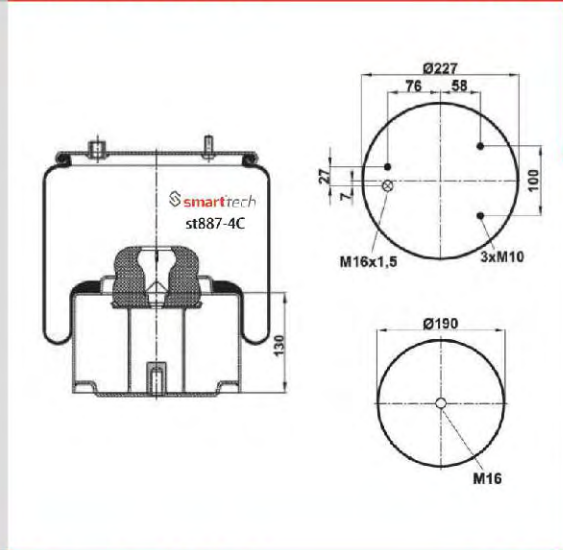

CROSS REFERENCES	OEM REFERENCES	Order No: 99154761	st887-4C

CONTITECH : 887 N P04

VDL BUS : 1 154 761

CROSS REFERENCES	OEM REFERENCES	Order No: 33697684	st887-6C

CONTITECH : 887 M K1
FIRESTONE : 1T15LNR-3 W01 M58 8683

DAF : 0 392 022
DAF : 1 697 684
VDL BUS : 0 392 022