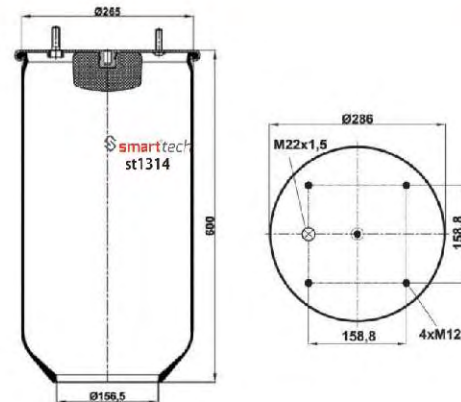

OEM REFERENCES

Order No: 73000602

st1314