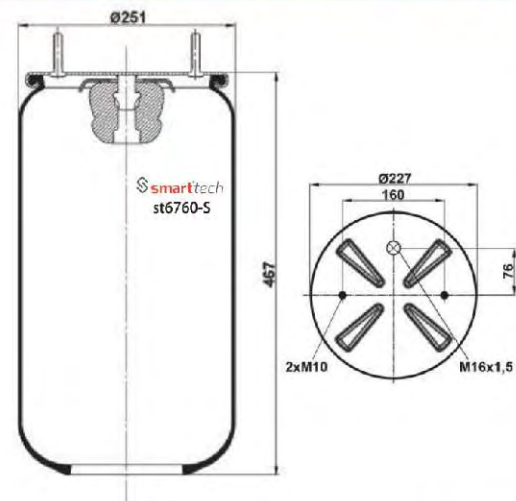

OEM REFERENCES

Order No: 85555759

st6760-S

● Bolt Or Stud   ○ Threaded Hole

⊗ Combination   ⊗ Stud Air Inlet

Original part numbers are only for informative purpose.

85