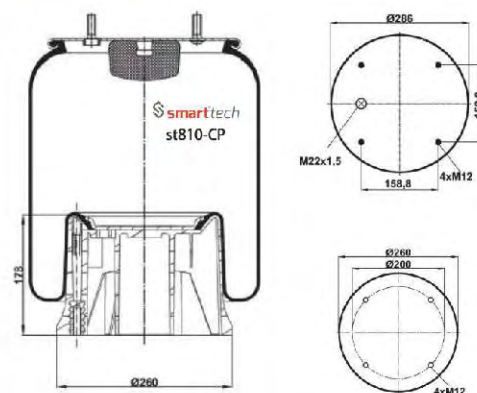

Order No: 73000301

st810-CP

● Bolt Or Stud ○ Threaded Hole

⊗ Combination ⊗ Stud Air Inlet

Original part numbers are only for informative purpose.

113

COMPLETE

st813-8CP