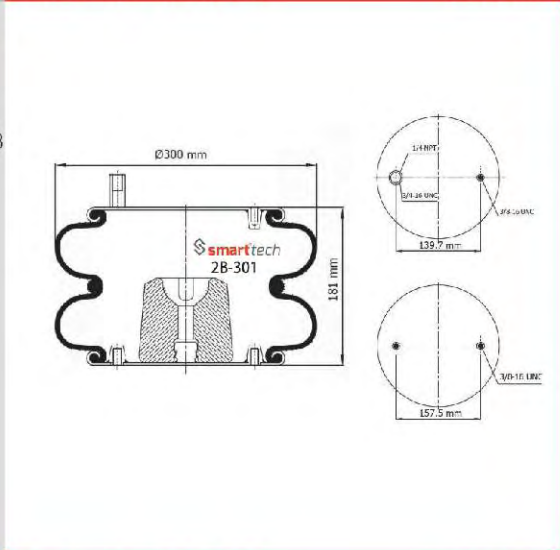

Convuluted

CROSS REFERENCES	OEM REFERENCES	Order No: 72510249	st200076

AIRKRAFT : 2B-301 113329	SCANIA : 1510249

CROSS REFERENCES	OEM REFERENCES	Order No: 46587403	st200077

AIRKRAFT : 2B-301 113339 FIRESTONE : W01 358 7403 GOODYEAR : 2 B 12-307 TAURUS : KF 222-7403	GRANNING : 2725 HENDRICKSON : NA 1860 / B1159 / B2883 HENDRICKSON TRAILER : S 1159 / S 2883 RIDEWELL : 1003587403C WATSON & CHALIN : AS-0007 / AS-0068

CROSS REFERENCES	OEM REFERENCES	Order No: 46507906	st200078

AIRKRAFT : 2B-315 113320 PHOENIX : SP 2B22-Ra-2	HENDRICKSON : HS 507906/ P

Bolt Or Stud
 Threaded Hole
⊗ Combination
⊗ Stud Air Inlet

Original part numbers are only for informative purpose.