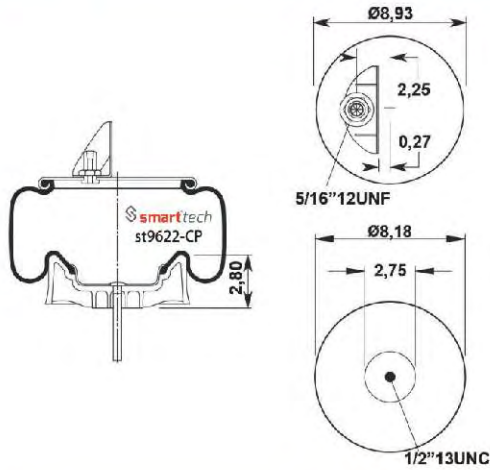

st9622-CP

Order No: 46530322

OEM REFERENCES

KENWORTH : K-303-22

CROSS REFERENCES

FIRESTONE : 1T15LA-(-1) W01 358 9622
GOODYEAR : 1R11-221

st9640-C

Order No: 46720223