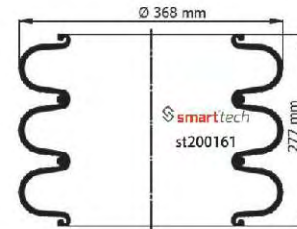

CROSS REFERENCES   **OEM REFERENCES**   **Order No: 46582170**   **st200162**

AIRKRAFT : 3B-370 HYD 115100
DUNLOP : 14 1/2x3 RE