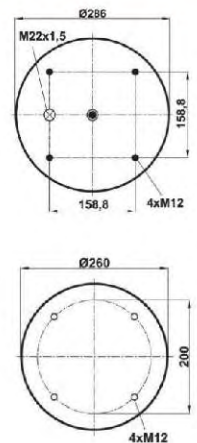

OEM REFERENCES

HENDRICKSON : Y507782
R.O.R./MERITOR : 21222673
S.A.F : 3.229.0005.01
S.A.F : 3.229.0013.00
S.A.F : 3.229.0006.01
WEWELER : US96881F

CROSS REFERENCES

FIRESTONE : 1T19L-14 W01 M58 8766
CF GOMMA : 1T19E-4
AIRTECH : 3912 K 132062