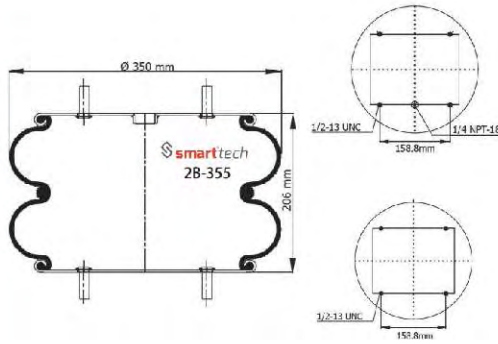

st200091

Order No: 33557001

OEM REFERENCES

DAF : 90557001
GRANNING : 15647
NEWAY : M05 57 003

CROSS REFERENCES

AIRKRAFT : 2B-355 113454
FIRESTONE : W01 358 7135
GOODYEAR : 2 B 14-360

st200092

Order No: 33307059