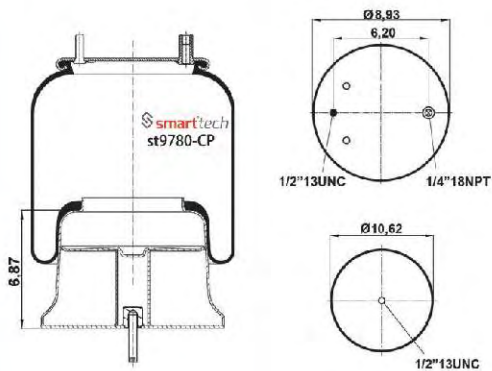

st9780-CP

Order No: 46200019

OEM REFERENCES

- FRIEHTLINER : 16-15595-000
- FRIEHTLINER : 16-15595-001
- FRIEHTLINER : 16-15595-002
- FREIGHTLINER : 16-13810-000
- FREIGHTLINER : 16-13810-001
- FREIGHTLINER : 16-13810-002
- FREIGHTLINER : 16-1673-000
- FREIGHTLINER : 681-320-0017
- RIDEWELL : 1003589780C
- TRIANGLE : 8382
- WATSON & CHALIN : AS-0147-1G
- WATSON & CHALIN : AS-0182

CROSS REFERENCES

- CONTITECH : 910S-16A382
- FIRESTONE : 1T15ZR-6
- FIRESTONE : W013589781
- GOODYEAR : 1R12-303