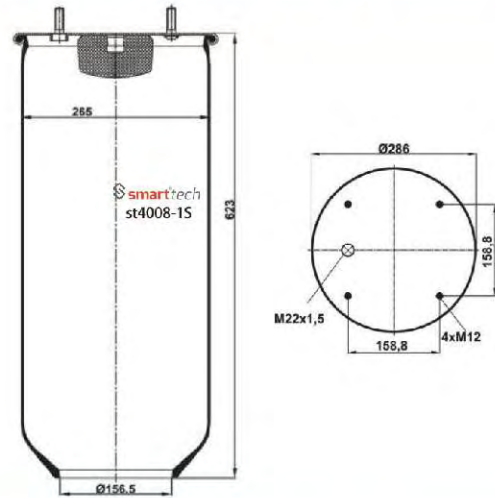

OEM REFERENCES

FRUEHAUF : UJB 0305-001
R.O.R/MERITOR : 2122 1349
S.A.F : 3.229.0024.00
WEWELER : Us07380

CROSS REFERENCES

CONTITECH : 4008 N P01**SA

st4022-1S

Order No: 73002904