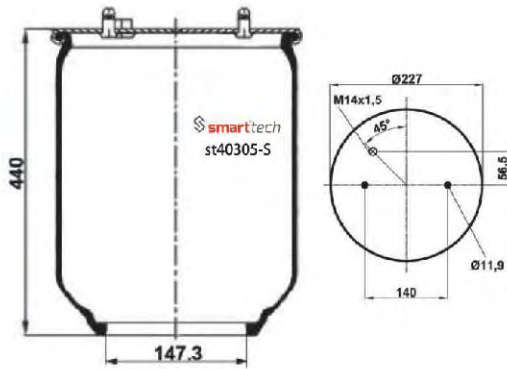

st40305-S

Order No: 72492680

OEM REFERENCES

CROSS REFERENCES

AIRTECH : 330305 P 122712

st40305-1S

Order No: 72726242