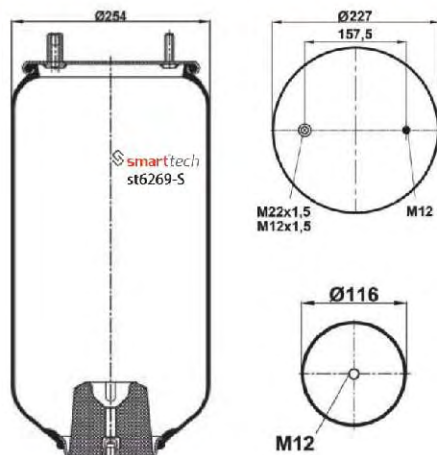

OEM REFERENCES

CROSS REFERENCES

MERCEDES BENZ : A 942 327 07 01
HENDRICKSON : HS 505552

FIRESTONE : 1T15M-6 W01 M58 6269**SA