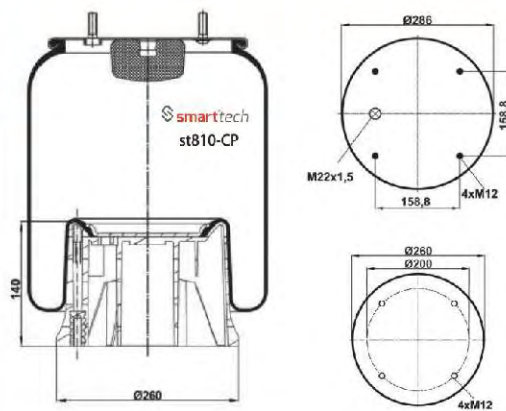

st810-CP

Order No: 33384274

CROSS REFERENCES

OEM REFERENCES

CONTITECH : 810 MB**CPL
FIRESTONE : 1T19L-7 W01 M58 6345**CPL
GOODYEAR : 1R14-716**CPL
PHOENIX : 1D 28 A-2**CPL
DUNLOP UK : PNP 311780000**CPL
DUNLOP FR : D13B20**CPL
DUNLOP FR : D13B01**CPL
CF GOMMA : 1T19E-1 87413-1**CPL
TAURUS : KR 621-26**CPL

RENAULT V.I : 5000 452 939
S.A.F : 2.228.0002.00
S.A.F : 2.228.2102.00
S.A.F : 2.228.2202.00
S.A.F : 2.228.2402.00
S.A.F : 2.228.2602.00
SAMRO : 2500008
T.E.C : 506243/ 01
TRAILOR : 650 4646 G
VOLVO : 1080707
WEWELER : 2120 8082
WEWELER : US 00622
WEWELER : Us07337
WEWELER : Us87413
YORK : 785168

OEM REFERENCES

BERTOJA : 45402002
DAF : 1384273
GRANNING : 15635
HENDRICKSON : B 2065
HENDRICKSON : Y506243
HENDRICKSON : Y506201
HENDRICKSON : 785168
NEWAY : 21215632
R.O.R/MERITOR : 21215632
R.O.R/MERITOR : 21208082