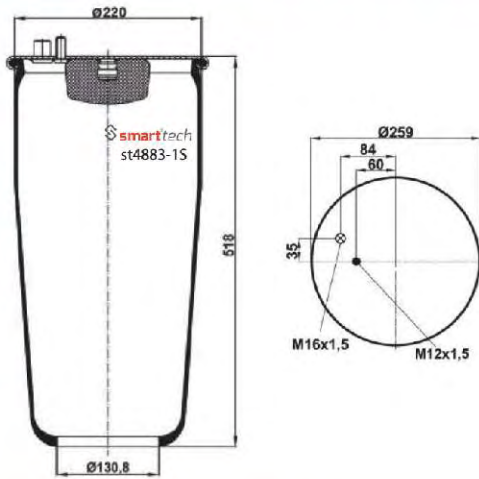

st4882-S

● Bolt Or Stud ○ Threaded Hole

⊗ Combination ⊗ Stud Air Inlet

Original part numbers are only for informative purpose.

st4883-1S

Order No: 66010154

OEM REFERENCES

MAN : 81.43601.0153