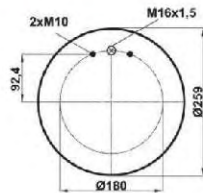

OEM REFERENCES

VOLVO : 20479802
VOLVO : 20452138
VOLVO : 20554762

CROSS REFERENCES

CONTITECH : 54762 M
AIRTECH : 36762 K

st6770-C

Order No: 85554770