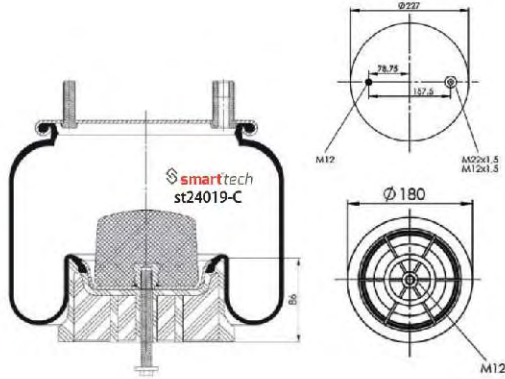

st24019-C

Order No: 64824019

OEM REFERENCES

SKODA SKODA : M 2010 MAGIRUS FRONT

CROSS REFERENCES

CF GOMMA : 1T240-19

st24020

Order No: 48824020