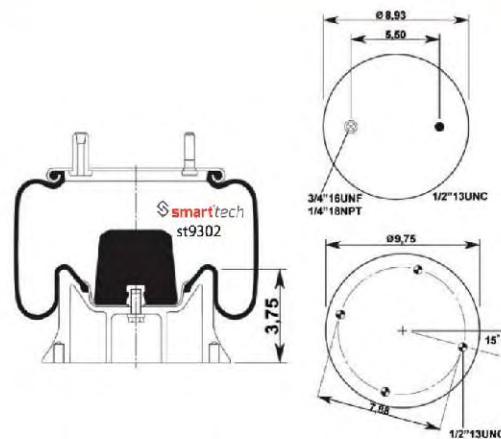

OEM REFERENCES

TRIANGLE : 6361 / 4338
TRIANGLE : 8343
HENDRICKSON : 365143
HENDRICKSON CANADA : B12514003
SAF HOLLAND : 57009302

CROSS REFERENCES

FIRESTONE : 1T15M-2 / W01 358 9302
CONTITECH : 9 10-12 P 343
GOODYEAR : 1R12-132 / 566-24-3-076
GOODYEAR : 1R12-165