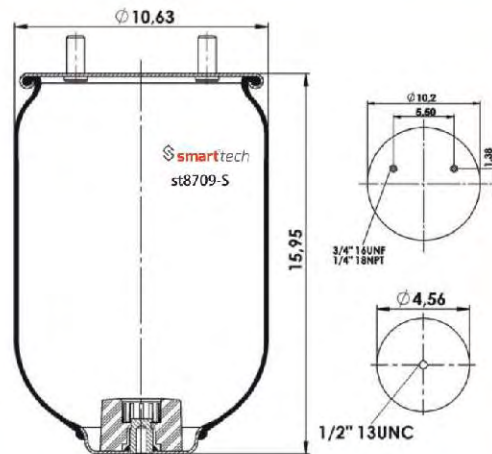

OEM REFERENCES

Order No: 46721783

st8091-S

CROSS REFERENCES

FIRESTONE : W01 358 8709**SA

OEM REFERENCES

Order No: 46721799

st8709-S