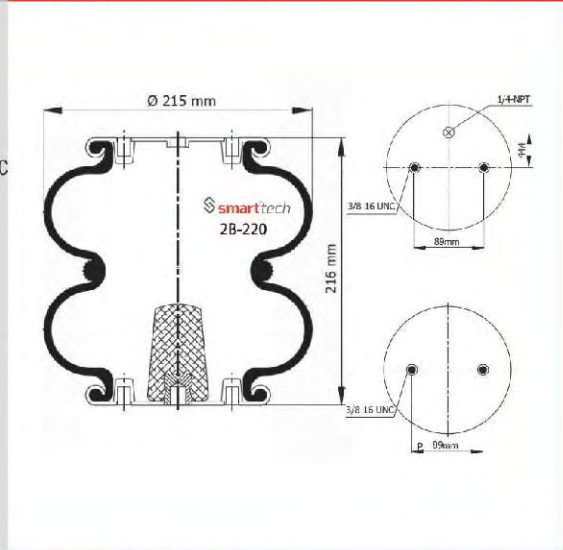

CROSS REFERENCES   **OEM REFERENCES**   **Order No: 46586905**   **st200036**

AIRKRAFT : 2B-220 113028
FIRESTONE : W01 358 6905
GOODYEAR : 2 B 9-206
TAURUS : KF 218-6905

DAYTON : 354-6905
HENDRICKSON TRAILER : S 3518S
HENDRICKSON TRAILER : S 5270
HENDRICKSON TRAILER : 45843-1
RIDEWELL : 1003586905C
S 2845C
TRIANGLE : 4315
WATSON & CHALIN : AS-0020AS-0110