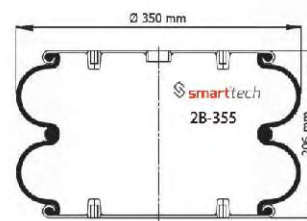

● Bolt Or Stud   ○ Threaded Hole   ⊗ Combination   ⊗ Stud Air Inlet

Original part numbers are only for informative purpose.