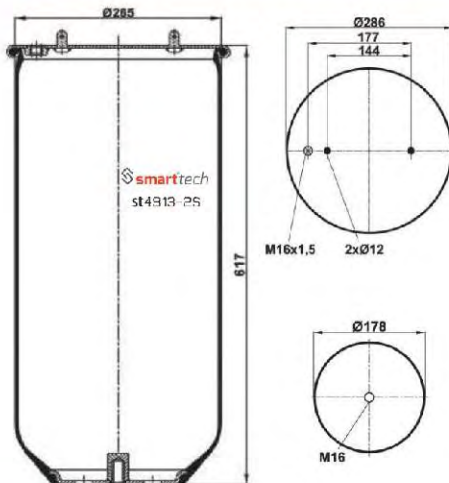

OEM REFERENCES

SCANIA : 1379393

CROSS REFERENCES

CONTITECH : 4913 N P04