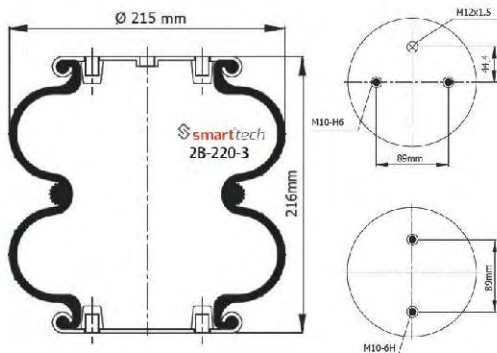

OEM REFERENCES

CROSS REFERENCES

GRANNING : A06030604
SAF : 1600 4.229.1004.00
SCANIA : 131 9761-138 7289

AIRKRAFT : 2B-220-3 113002
FIRESTONE : W01 M58 7894
GOODYEAR : 2B9-287
PHOENIX : 2 B 12 R-3
DUNLOP : S09208
TAURUS : KF 216
PRELLI : T20 86660