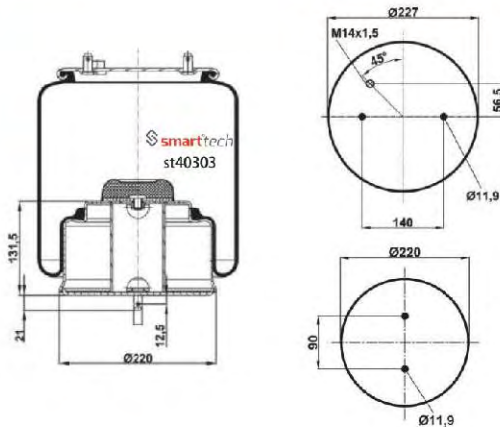

CROSS REFERENCES

FIRESTONE : 1T15VPR-3 W01 M58 8193
AIRTECH : 330302 K 135632

st40303

Order No: 72488263

OEM REFERENCES

SCANIA : 488263
SCANIA : 1440303
SCANIA : 1475106
SCANIA : 1521114

CROSS REFERENCES

AIRTECH : 331114 K 135202

st40304-C

Order No: 72440304