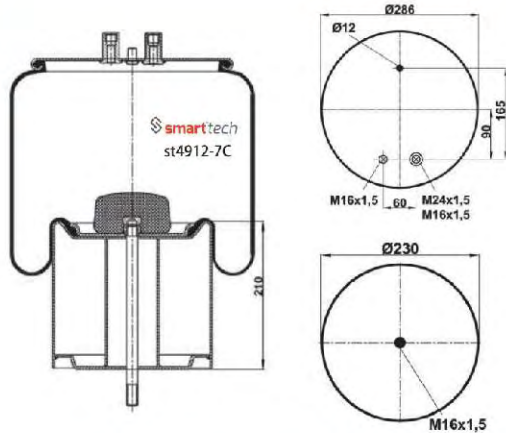

OEM REFERENCES

GRANNING : 15910
RENAULT V.I : 5 010 239 213
RENAULT V.I : 5 010 294 307 C

CROSS REFERENCES

CONTITECH : 4912 N P07
FIRESTONE : 1T19L-14 W01 M58 8786
GOODYEAR : 1R13-711
PHOENIX : 1DK 28 F-4
CF GOMMA : 1T19E-4

st4912-10C

Order No: 74557356