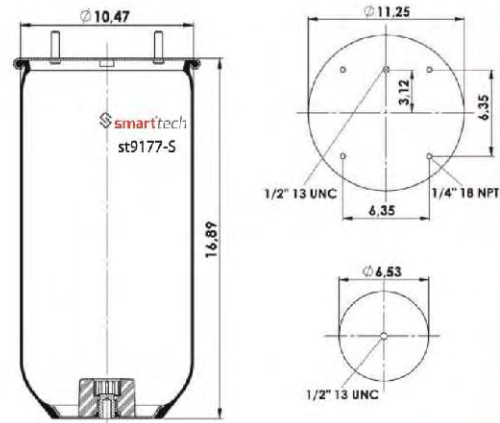

CROSS REFERENCES	OEM REFERENCES
FIRESTONE : 1T19L-7 W01 358 9177	R&S TRUCK&BODY : 1090216
CONTITECH : 4810 N P04	HENDRICKSON TRAILER : S-2065
GOODYEAR : 1R14-028 566-28-3-021	NEWAY : 905-57-003
GOODYEAR : 1R14-029 566-28-3-021	RIDEWELL : 1003589177C
	TRIANGLE : 8316 6365

Order No: 46720649

st9177-S