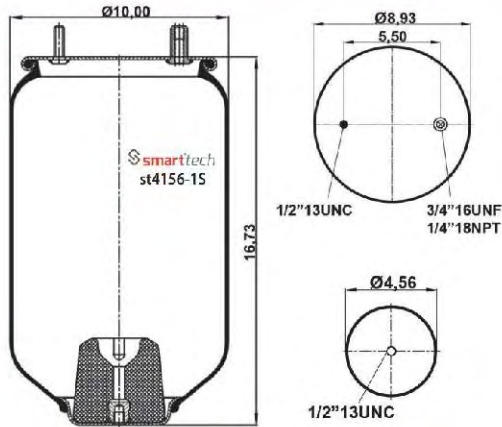

www.smarttech.com.tr

FOR AMERICAN
VEHICLES

FOR AMERICAN VEHICLES

ROLLING LOBE AIR SPRINGS
WITH METAL PARTS

st4156-1S

Order No: 46365147

OEM REFERENCES

GRANNING : 1359
 HENDRICKSON : 36514-7
 NEWAY : 90557075