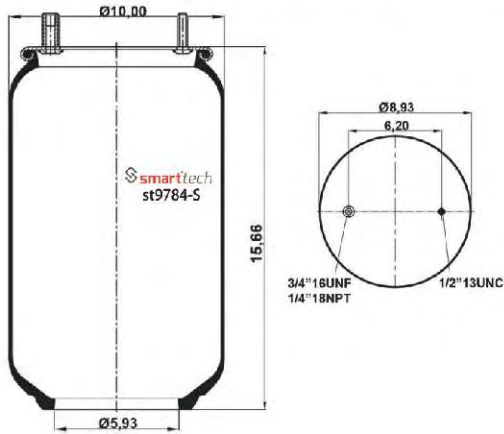

st9784-S

Order No: 46200016

OEM REFERENCES

FREIGHTLINER : 6813200017
FREIGHTLINER : A16-14004-000
FREIGHTLINER : A16-14004-001

CROSS REFERENCES

FIRESTONE : 1T15 ZR-3**SA 9780
GOOD YEAR : 1R12-603**SA

st9781-S

Order No: 46200015