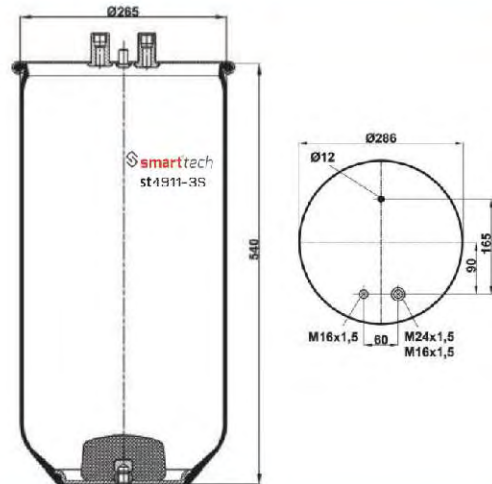

OEM REFERENCES

RENAULT V.I : 5011 294 308

Order No: 74239970

st4911-3S

CROSS REFERENCES

CONTITECH : 4912 N P08
GOODYEAR : 1 R 13-713
CF GOMMA : 1TS19E-4