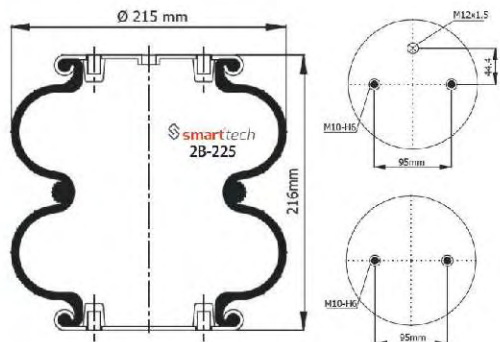

OEM REFERENCES

GRANNING : 15670
MERITOR : 2122 1356
TOUGHLINE : 15670
WEWELER : US 07394F

CROSS REFERENCES

AIRKRAFT : 2B-225 113010
FIRESTONE : W01 M58 7679
DUNLOP : S09280
GOODYEAR : 2 B 9-269
GART : T291/2B (291.2.260)