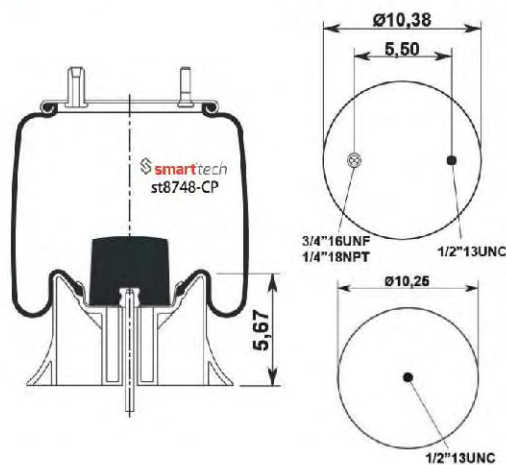

CROSS REFERENCES

FIRESTONE : 1T17CA-6.5 W01 358 8713

st8748-CP

Order No: 35557167

OEM REFERENCES

NEWAY : 90557167

CROSS REFERENCES

FIRESTONE : 1T17B-11 W01 358 8748
CONTITECH : 10 10-21 P 570
GOODYEAR : 1R13-152

st8749-CP

Order No: 35557168