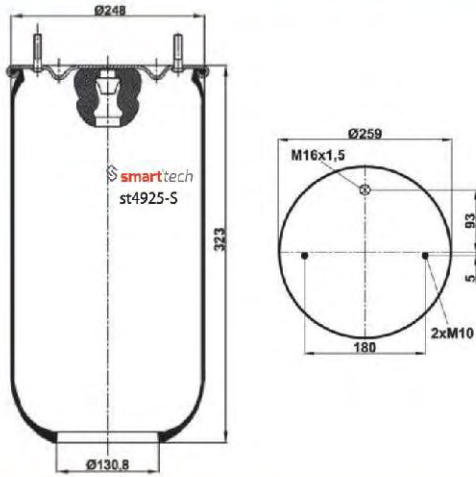

st4925-S

Order No: 85075368

OEM REFERENCES

CROSS REFERENCES

AIRTECH : 34925 K**SA 132002

st4929-S

Order No: 9962900