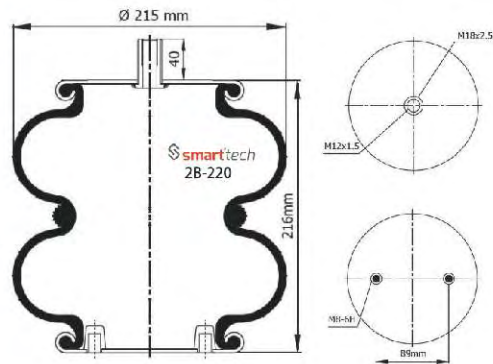

OEM REFERENCES

CROSS REFERENCES

AIRKRAFT : 2B-220 113475
FIRESTONE : 20 T3 095 0353

st200039

Order No: 73054192