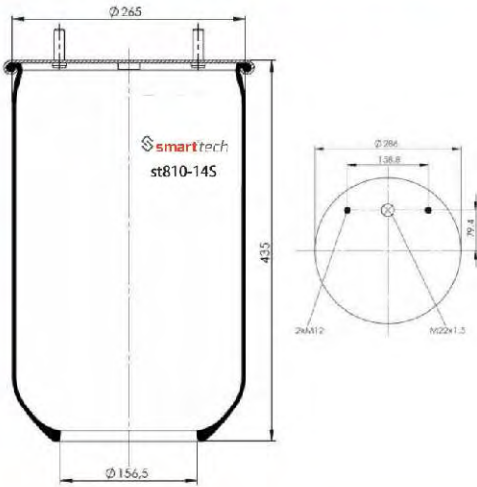

st810-14S

Order No: 66010045

OEM REFERENCES

CROSS REFERENCES

AIRTECH : 3810-14 P

st811-S

Order No: 33067452