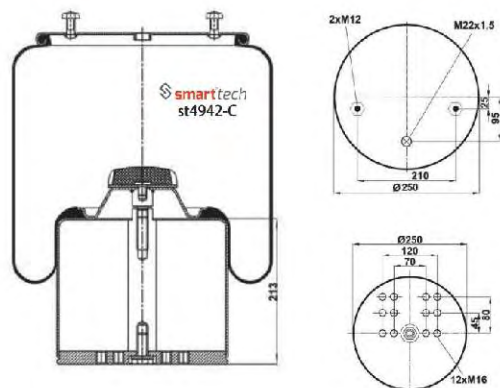

OEM REFERENCES

BPW : 05.429.41.09.0

CROSS REFERENCES

CONTITECH : 4942 N P02**CA