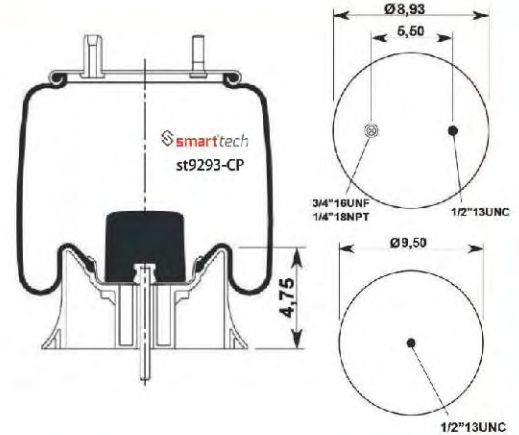

CROSS REFERENCES	OEM REFERENCES
FIRESTONE : 1T15LP-5 W01 358 9293 GOODYEAR : 1R11-912 GOODYEAR : 1R10-120 GOODYEAR : 1R12-501 AIRTECH : 134042	NEWAY : 905-57-120 WESTAR PART : 87-79293 EUCLID PART : E-FS9293 AUTOMANN PART : 1DK20E-9293 TRIANGLE : 8424 6378

Order No: 35557120

st9293-CP