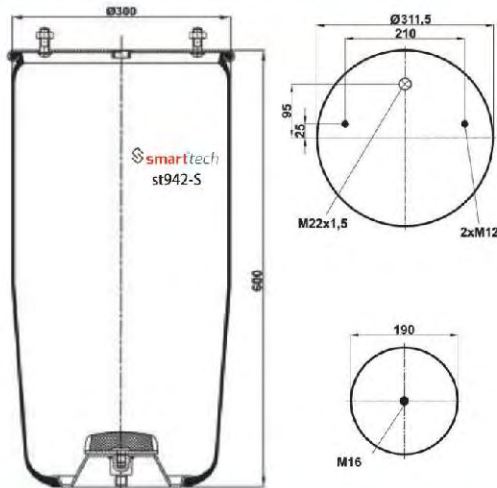

CROSS REFERENCES

CONTITECH : 941 MB
FIRESTONE : 1T17D-8.3 W01 M58 8620
GOODYEAR : 1 R 11-700
PHOENIX : 1 DK 21
DUNLOP FR : D11 U 30
CF GOMMA : 1 TC 300-36 204466
TAURUS : KR 730-01

st942-S

Order No: 27940050