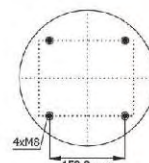

● Bolt Or Stud   ○ Threaded Hole   ⊗ Combination   ⊗ Stud Air Inlet

Original part numbers are only for informative purpose.