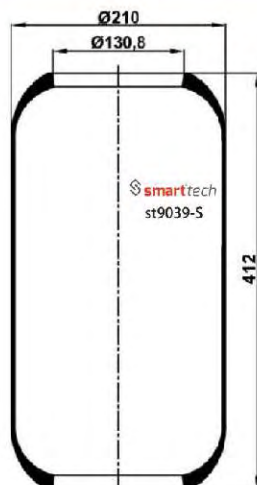

OEM REFERENCES

CROSS REFERENCES

FIRESTONE : W01 358 9010**SA

st9039-S

Order No: 63216134