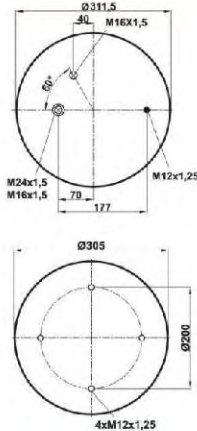

OEM REFERENCES

GRANNING : 15709
NEWAY : M0057000 G
RENAULT V.I : 5.010.211.724

CROSS REFERENCES

CONTITECH : 902 MB
FIRESTONE : 1T19G-12 W01 M58 9910

st912-C

Order No: 73001303