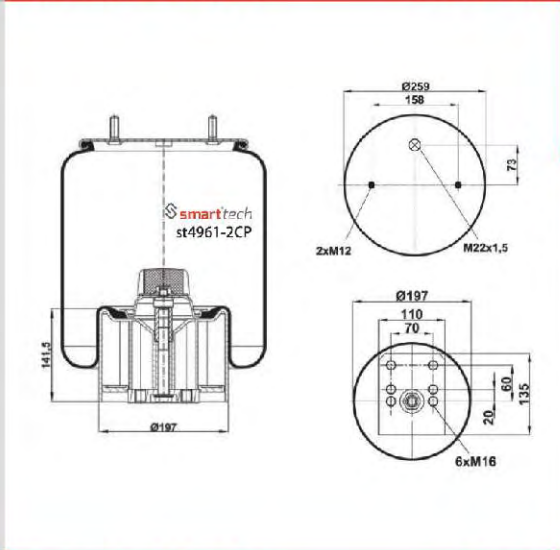

CROSS REFERENCES   **OEM REFERENCES**   **Order No: 27942042**   **st4961-2CP**

CONTITECH : 4961 N P02**CPL

BPW : BPW 30K
BPW : 05.429.42.04.0