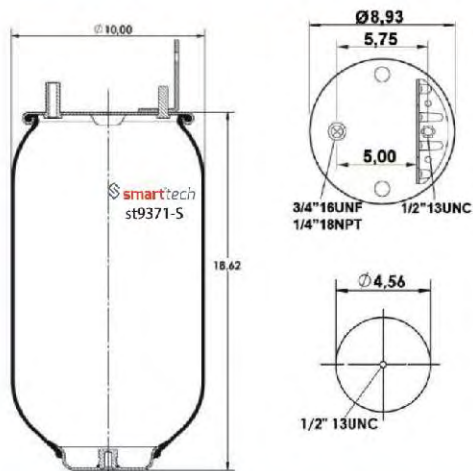

FOR AMERICAN VEHICLES

st9370-S

Order No: 46270056

OEM REFERENCES

CROSS REFERENCES

FIRESTONE : W01 358 9370**SA

st9371-S

Order No: 4660074