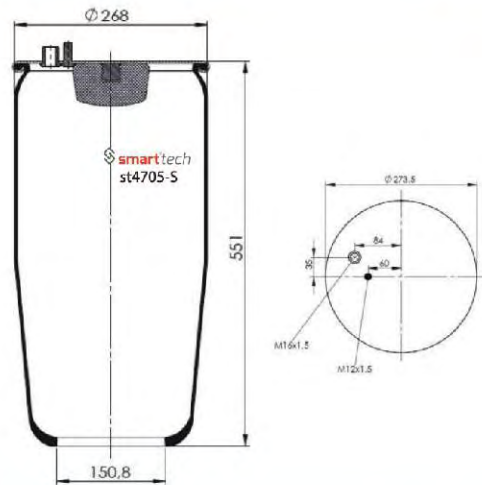

OEM REFERENCES

MAN : 81.43601.0155

Order No: 66010162

st4705-S

CROSS REFERENCES

CONTITECH : 4713NP04
GOODYEAR : 1R12-763
CF GOMMA : 1TS300-28
SPRINGRIDE : D12U24