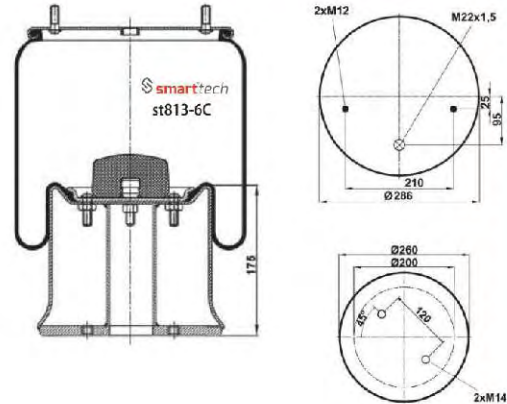

Complete

smarttech

Special for trucks and busses

www.smarttech.com.tr

CROSS REFERENCES

AIRTECH : 3813-06 K 132402

OEM REFERENCES

Order No: 73000306

st813-6C