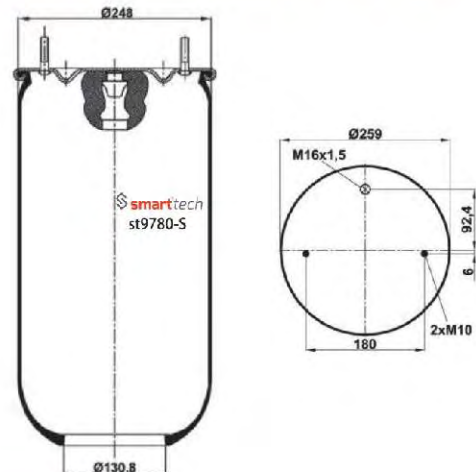

OEM REFERENCES

CROSS REFERENCES

CONTITECH : 9780 N
AIRTECH : 39780 K**SA 132962