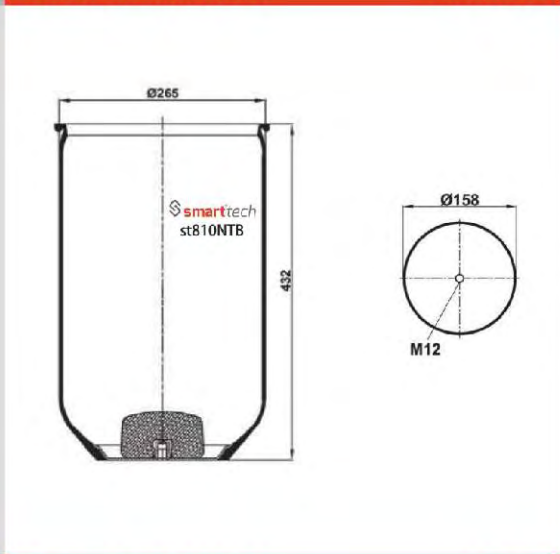

CROSS REFERENCES	OEM REFERENCES	Order No: 66016019	st810NTB

CONTITECH : 810 NTB
FIRESTONE : 1T19L-7 W01 M58 0749
GOODYEAR : 1R14-713
PHOENIX : 1DK 28 A-4
CF GOMMA : 1T19E-1 93702
TAURUS : UR 621-03

MAN : 81.43601.6019
PEGASO : 174933