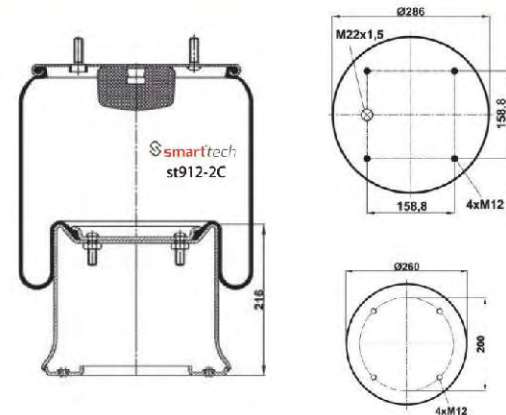

CROSS REFERENCES	OEM REFERENCES
CONTITECH : 912 N P02 GOODYEAR : 1R14-758 PHOENIX : 1D 28 D-2 DUNLOP FR : D13B14 CF GOMMA : 1T19E-4 202442	HENDRICKSON : Y507782 R.O.R/MERITOR : 2122 2673 S.A.F : 3.229.0005.01 S.A.F : 3.229.0006.01 S.A.F : 3.229.0013.00 WEWELER : US96681F

Order No: 73001302

st912-2C