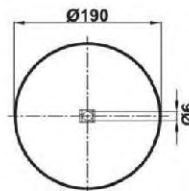

OEM REFERENCES

VOLVO : 20479802
VOLVO : 20452138
VOLVO : 20554762

CROSS REFERENCES

CONTITECH : 54762 M
AIRTECH : 36762 K

st6770-C

Order No: 85554770