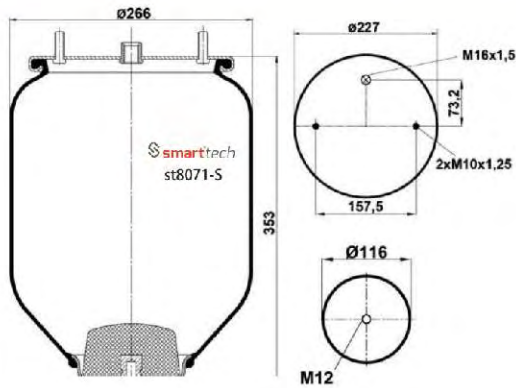

st8070-S

Order No: 74488070

OEM REFERENCES

CROSS REFERENCES

VIBRACOUSTIC : V 1 DK 19-1**SA

st8071-S

Order No: 74488071

OEM REFERENCES

CROSS REFERENCES

VIBRACOUSTIC : V1DK23F-1***SA

st8185-S

Order No: 84062852

OEM REFERENCES

CROSS REFERENCES

WEWELER : US06285F

FIRESTONE : 1T15MPW-9 W01M588185**SA
GOODYEAR : 1R12-748
PHOENIX : 1DK20B-1NP
AIRTECH : 38185 P 121722