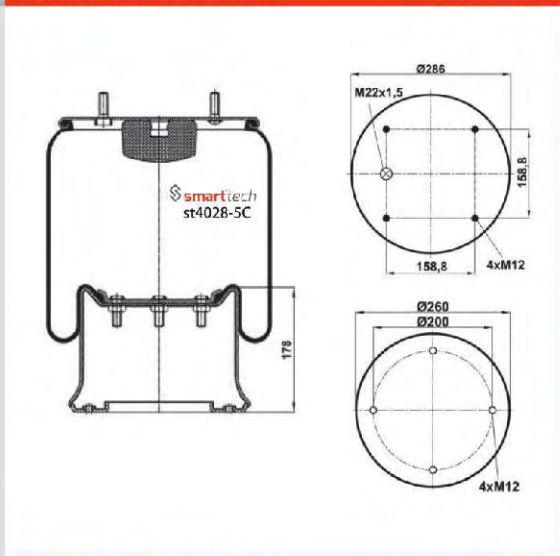

Complete

CROSS REFERENCES   **OEM REFERENCES**   **Order No: 63222239**   **st4028-5C**

CONTITECH : 4028 N P05 FIRESTONE : 1T19L - 11 W01 M58 7370 GOODYEAR : 1R14-721

BATTAGLINO : 2211400 R.O.R/MERITOR : 21222239