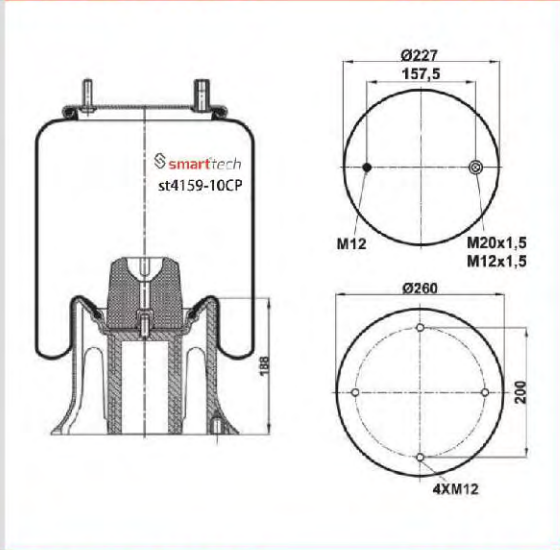

Complete

CROSS REFERENCES   **OEM REFERENCES**   **Order No: 35894001**   **st4159-10CP**

CONTITECH : 4159 N P14
FIRESTONE : 1T15M-9 W01 M58 7548
GOODYEAR : 1R12-701**CPL
PHOENIX : 1DK 21 B-4
DUNLOP FR : D12B01

FRUEHAUF : UJA 0894-001
SMB : UJB 0894-001