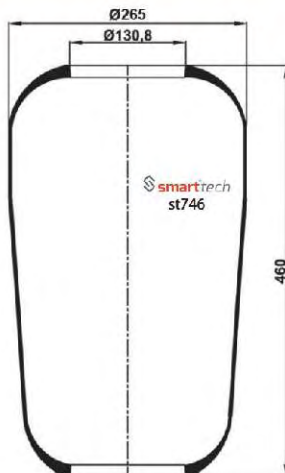

CROSS REFERENCES

CONTITECH : 737 N
FIRESTONE : 1R2A 480 330 W01 095 0211
PHOENIX : 1F 26
CF GOMMA : 1S 320-23 89756
TAURUS : B 127

st746

Order No: 62280005