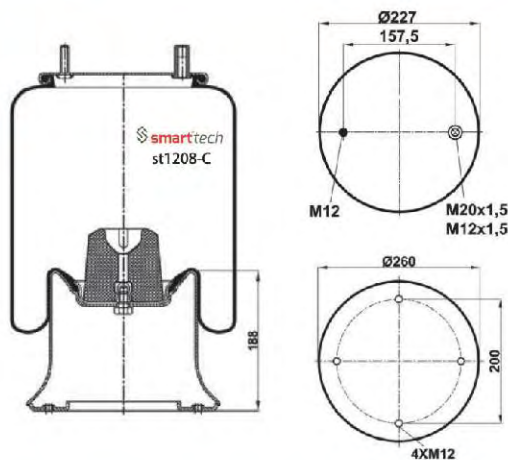

CROSS REFERENCES

GOODYEAR : 1R14-823
AIRTECH : 30283K
VIBRACOUSTIC : V1DK28F-3
PHOENIX : 1DK28F-3
PHOENIX : 1D28F-3

st1208-C

Order No: 35001783

OEM REFERENCES

FRUEHAUF : M001782
FRUEHAUF : UJA0894
FRUEHAUF : UJB0203

CROSS REFERENCES

PHOENIX : 1DK12B-6
DUNLOP FR : D12B15
CF GOMMA : 1T 323-40
TAURUS : KR 509-9091
AIRTECH : 391208 K 131682

st1209-C

Order No: 25050900