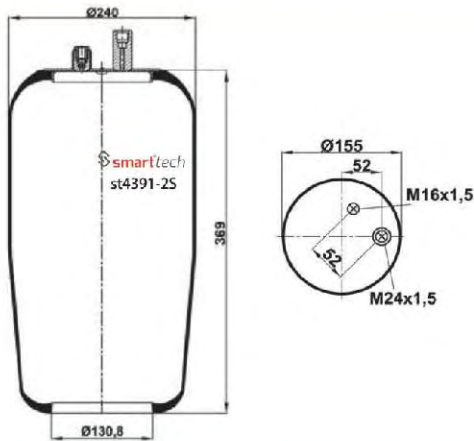

OEM REFERENCES

MERCEDES BENZ : A 942 328 07 01

CROSS REFERENCES

CONTITECH : 4391 N2

st4420-S

Order No: 85076074