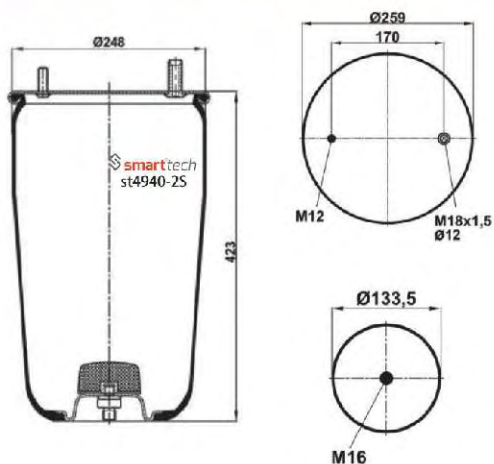

OEM REFERENCES

CROSS REFERENCES

CONTITECH : 4929 N P01 RT**SA

st4940-2S

Order No: 27941560