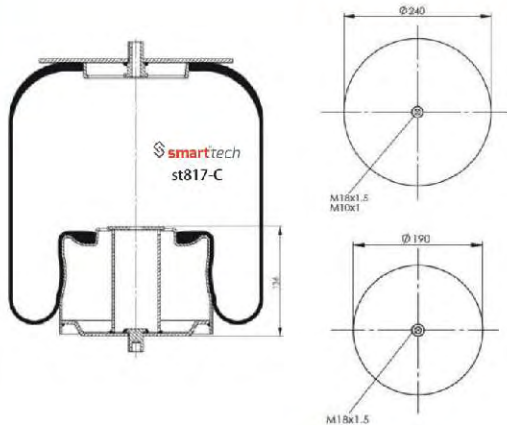

st817-C

Order No: 74805999

OEM REFERENCES

CROSS REFERENCES

CONTITECH :817MB

st836-1C

Order No: 33388165