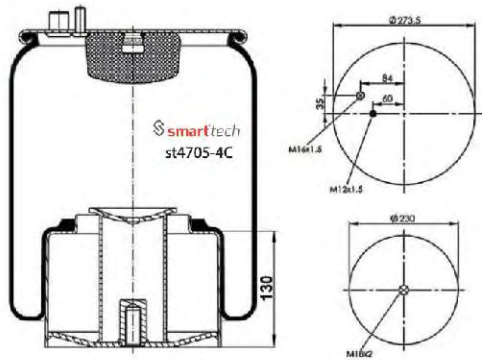

OEM REFERENCES

CROSS REFERENCES

CONTITECH : 4705 N1 P04

st4713-2C

Order No: 85076595