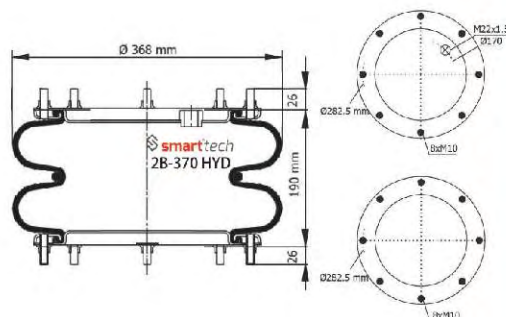

● Bolt Or Stud   ○ Threaded Hole   ⊗ Combination   ⊗ Stud Air Inlet

Original part numbers are only for informative purpose.