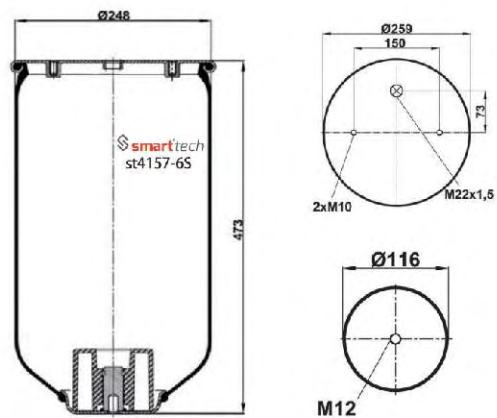

OEM REFERENCES

SCHMITZ : 751065
WEWELER : US06316

CROSS REFERENCES

CONTITECH : 4157NP06**SA