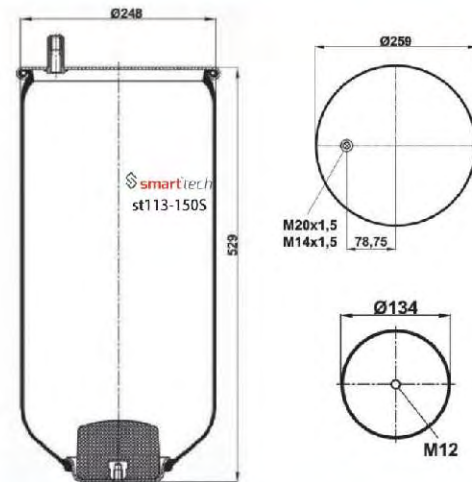

st113-150S

CROSS REFERENCES

CONTITECH : 808 NT

OEM REFERENCES

MAN : 81.43601.0044

Order No: 66010044

st808NT

● Bolt Or Stud ○ Threaded Hole