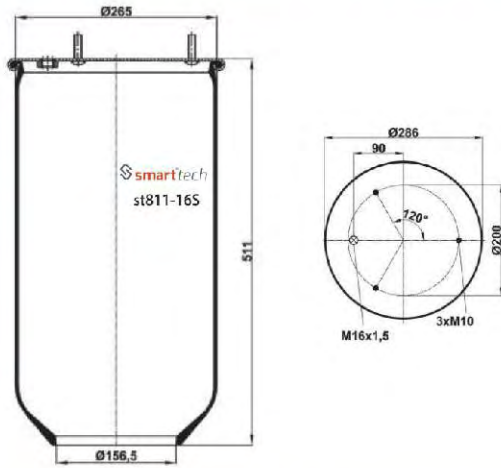

Order No: 99819515

st811-5S

● Bolt Or Stud ○ Threaded Hole

⊗ Combination ⊗ Stud Air Inlet

Original part numbers are only for informative purpose.

st811-16S

Order No: 33067453

OEM REFERENCES