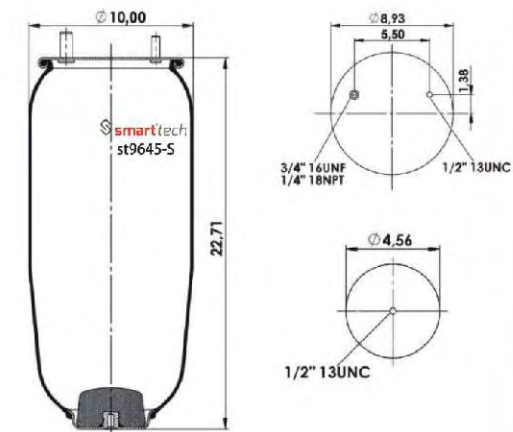

CROSS REFERENCES   **OEM REFERENCES**   **Order No: 46027911**   **st9648-S**

FIRESTONE : W01 358 9648**SA