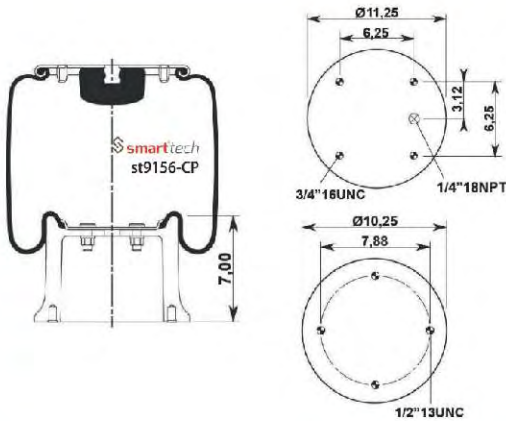

OEM REFERENCES

CROSS REFERENCES

HENDRICKSON : S-7128
PEERLESS : 0550-00080

FIRESTONE : 1T19F-11 W01 358 9156
CONTITECH : 11 10.5-21 A 370
GOODYEAR : 1R14-019

st9158-CP

Order No: 46212514