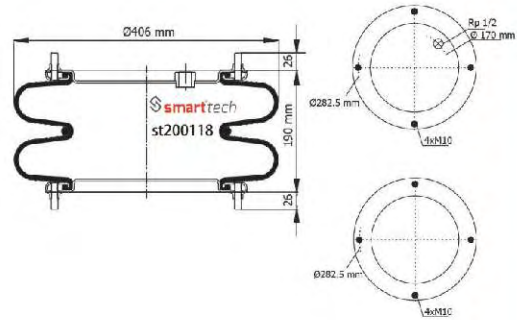

Convuluted

Special for trucks and busses

www.smarttech.com.tr

CROSS REFERENCES   **OEM REFERENCES**   **Order No: 46581558**   **st200118**

AIRKRAFT : 2B-400 113409

GRANNING : 15830

CROSS REFERENCES   **OEM REFERENCES**   **Order No: 46582343**   **st200119**

AIRKRAFT : 2B-400 HYD 114401
DUNLOP : 16x2 RE