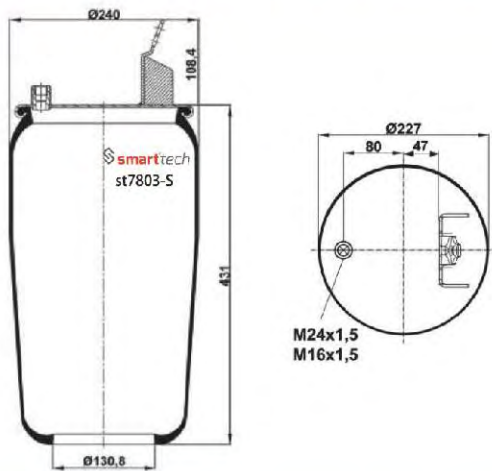

OEM REFERENCES

VOLVO : 3171692
VOLVO : 20427800
VOLVO : 20427803
VOLVO : 20456150
VOLVO : 20531984
VOLVO : 20582206

CROSS REFERENCES

CONTITECH : 6605 N P01**SA

st7804-S

Order No: 85427804