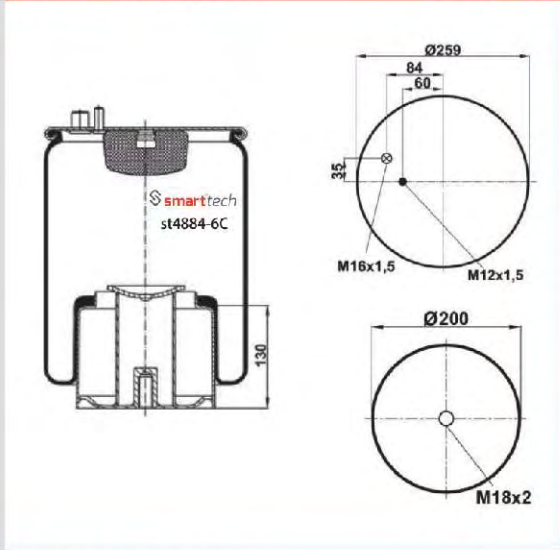

CROSS REFERENCES

MAN : 81.43600.6037

CONTITECH : 4883 N1 P06

Complete

CROSS REFERENCES **OEM REFERENCES** **Order No: 66006035** **st4884-6C**

CONTITECH : 4884 N1 P06

MAN : 81.43600.6035

CROSS REFERENCES **OEM REFERENCES** **Order No: 66006044** **st4885-C**