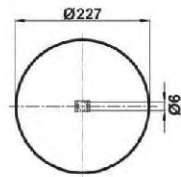

st6760-C

Order No: 85554760

OEM REFERENCES

VOLVO : 20554760
VOLVO : 20452136

CROSS REFERENCES

CONTITECH : 2136 M
AIRTECH : 36760 K

st6762-C

Order No: 85479802