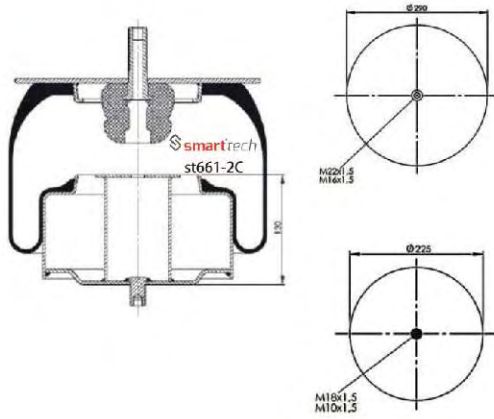

st661-2C

Order No: 22900056

OEM REFERENCES

BMC : 53RS900056

CROSS REFERENCES

st724-C

Order No: 42166225