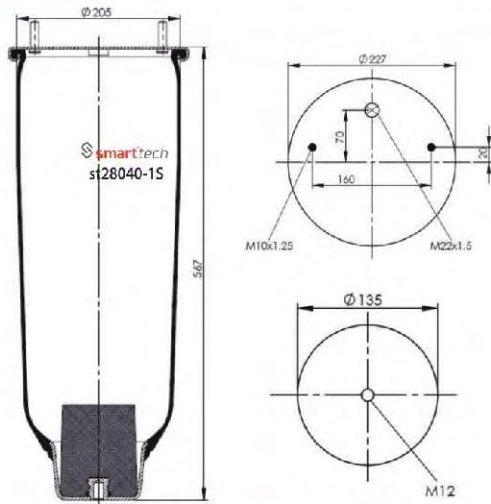

st28040-1S

Order No: 48828040

OEM REFERENCES

CROSS REFERENCES

CF GOMMA : 1 T 280-40**SA

st4506-S

Order No: 72434505