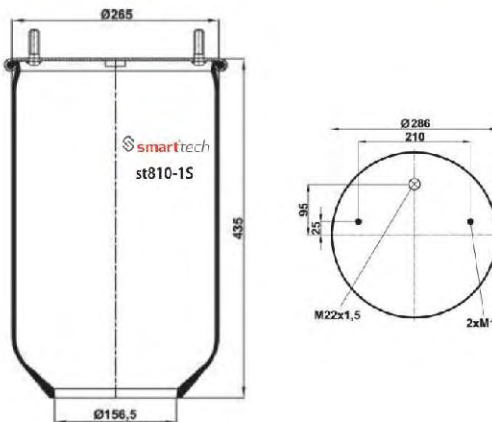

OEM REFERENCES

Order No: 66010043

st810-1S

● Bolt Or Stud ○ Threaded Hole

⊗ Combination ⊗ Stud Air Inlet

Original part numbers are only for informative purpose.