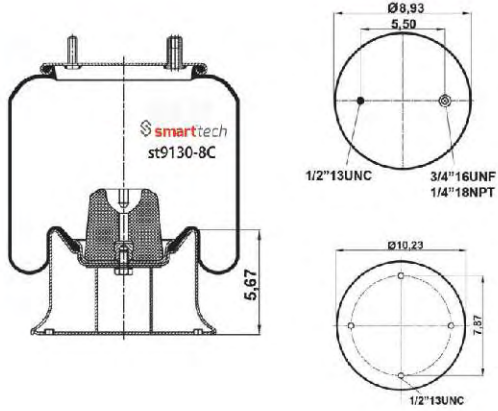

Order No: 46213161

st9130-C

FOR AMERICAN
VEHICLES

● Bolt Or Stud ○ Threaded Hole

⊗ Combination ⊗ Stud Air Inlet

Original part numbers are only for informative purpose.

st9130-8C

Order No: 46213168