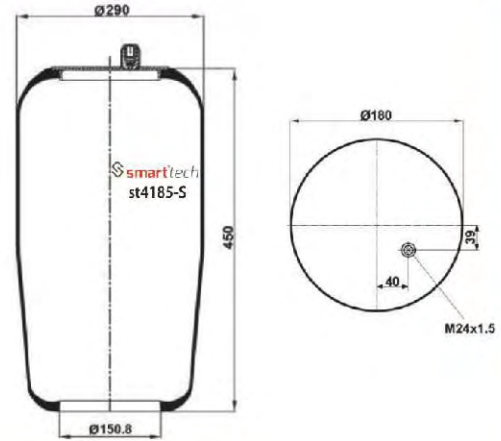

Service Assembly

smarttech

Special for trucks and busses

www.smarttech.com.tr

SERVICE
ASSEMBLY

CROSS REFERENCES

CONTITECH : 4185N

OEM REFERENCES

MERCEDES-BENZ : A9743280201

Order No: 62280201

st4185-S

CROSS REFERENCES

CONTITECH : 4390 N1
GOODYEAR : 9507
CF GOMMA : 1VSC 285 30
SPRINGRIDE : D12U25