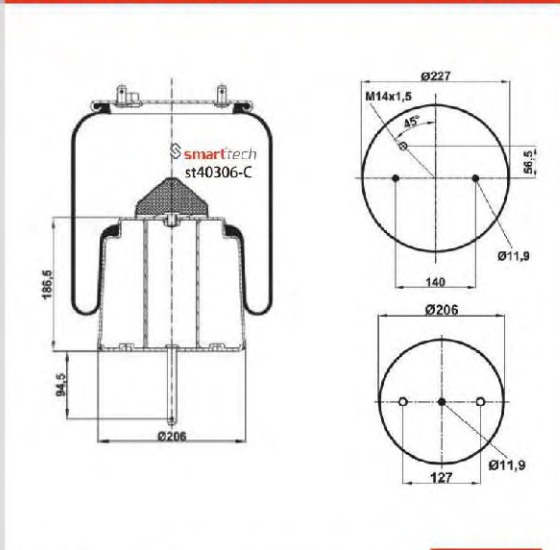

CROSS REFERENCES	OEM REFERENCES	Order No: 72440306	st40306-C

AIRTECH : 330306 K 135482

SCANIA : 1440306
SCANIA : 492678