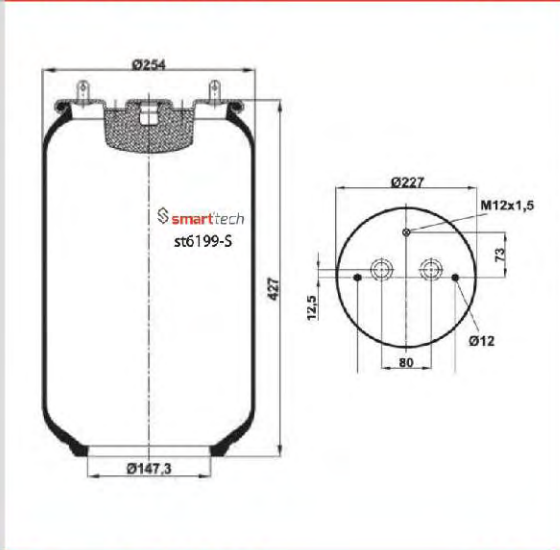

CROSS REFERENCES   **OEM REFERENCES**   **Order No: 72386200**   **st6200-S**

AIRTECH : 36200 P 121602

SCANIA : 1386200