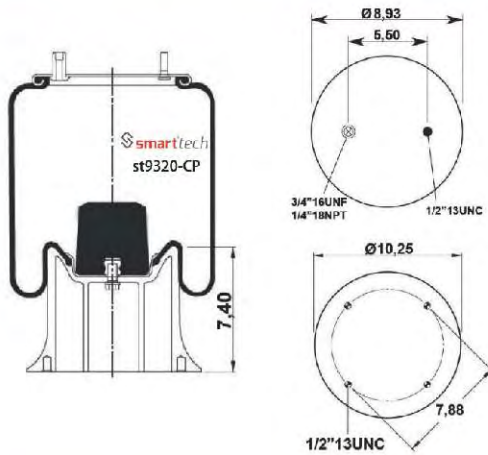

Order No: 85061151

st9296-CP

FOR AMERICAN VEHICLES

st9320-CP

Order No: 35557099

OEM REFERENCES

TRIANGLE : 8360 6373
NEWAY : 905-57-099

CROSS REFERENCES