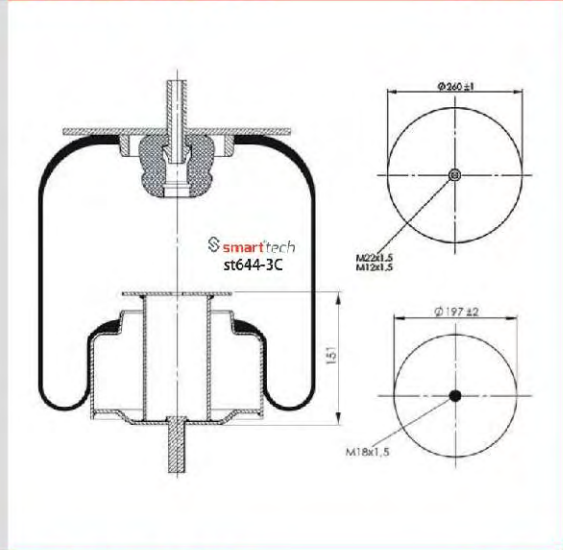

Complete

CROSS REFERENCES	OEM REFERENCES	Order No: 22900083	st644-3C

VIBRACOUSTIC : V1G12

CROSS REFERENCES	OEM REFERENCES	Order No: 7407384	st661-C

CONTITECH : 661 N P01