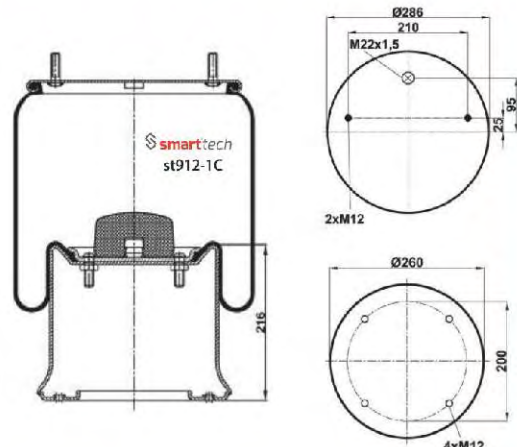

Complete

CROSS REFERENCES	OEM REFERENCES
CONTITECH : 912 N P01 FIRESTONE : 1T19L - 14 W01 M58 8502	RENAULT : 5 010 239 213 S.A.F : 3.229.0030.00

Order No: 74239213

st912-1C