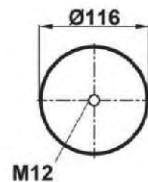

CROSS REFERENCES

CONTITECH : 809 NT
FIRESTONE : 1T15L-6 W01 M58 0031
PHOENIX : 1D 23 C

st809NTB

Order No: 66016002