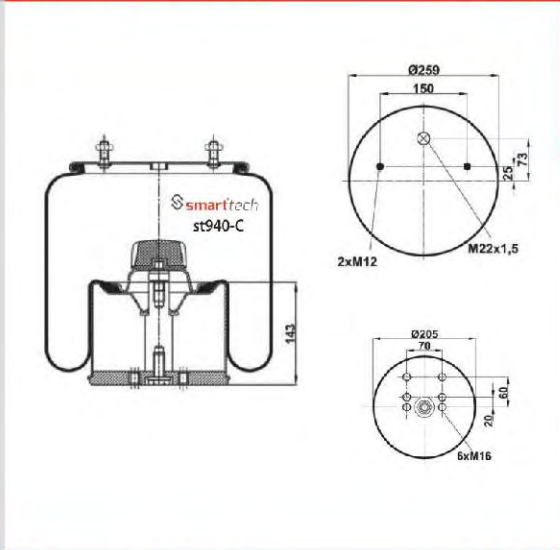

CROSS REFERENCES   **OEM REFERENCES**   **Order No: 27941141**   **st940-C**

CONTITECH : 940 MB**CA
FIRESTONE : 1T17D-4.3 W01 M58 8609
GOODYEAR : 1R11-763
PHOENIX : 1DK 21 K**CA
DUNLOP FR : D11B31

BPW : BPW 30K
BPW : 05.429.41.14.1
BPW : 05.429.41.23.1
BPW : 05.429.41.27.1
BPW : 05.429.41.53.1
BPW : 05.429.42.19.1
BPW : 05.429.42.41.1
BPW : 05.429.43.21.0
GRANNING : 15916