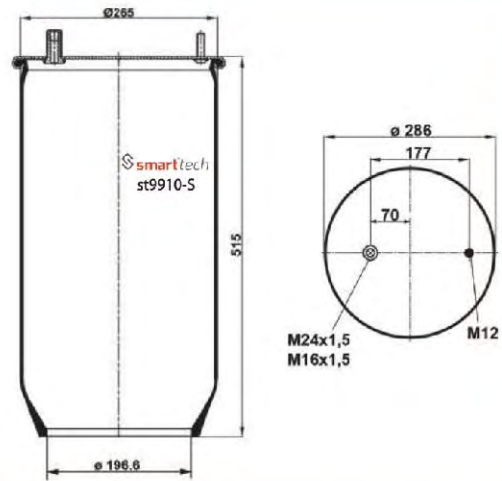

Service Assembly

Special for trucks and busses

www.smarttech.com.tr

SERVICE
ASSEMBLY

CROSS REFERENCES	OEM REFERENCES
FIRESTONE : 1T19G-12 W01M589910**SA AIRTECH : 39910 K**SA. 133722	RENAULT : 5.010.239.338

Order No: 74815749

st9910-S

CROSS REFERENCES	OEM REFERENCES
CF GOMMA : 1T240-19 **SA	OTOKAR : OTOKAR M 2010 MAGIRUS FRONT

Order No: 64824018

st2419-S