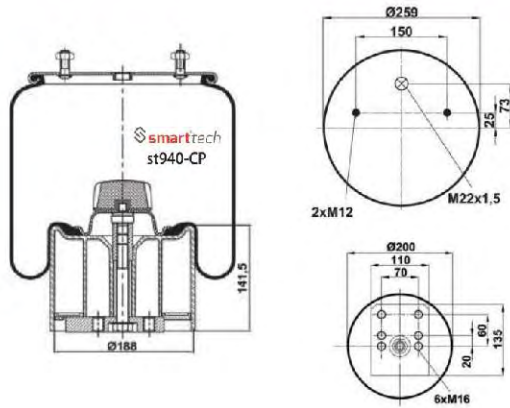

st940-CP

Order No: 27941145

OEM REFERENCES

BPW : BPW 30K
BPW : 05.429.43.21.0
GRANNING : 15916

CROSS REFERENCES

CONTITECH : 940 MB**CPL
FIRESTONE : 1T17D-4.3 W01M588609**CPL
GOODYEAR : 1R11-752
PHOENIX : 1DK 21 K**CPL
DUNLOP FR : D11B36