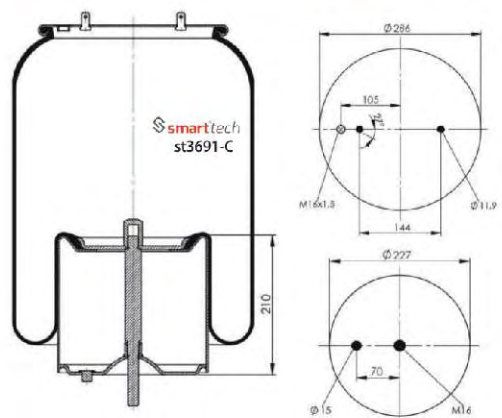

OEM REFERENCES

CROSS REFERENCES

CONTITECH : 3691 N P01