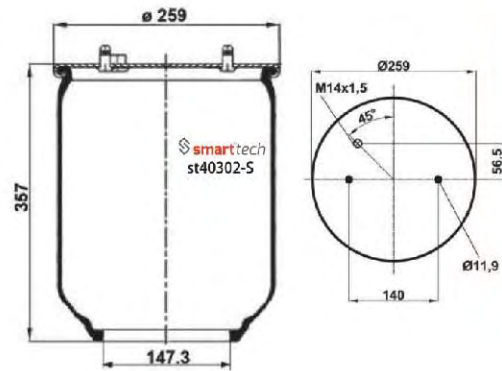

Service Assembly

CROSS REFERENCES   **OEM REFERENCES**   **Order No: 72440302**   **st40302-S**

FIRESTONE : 1T15VPR-3 W01M588193**SA
AIRTECH : 330302 K**SA

SCANIA : 470921

CROSS REFERENCES   **OEM REFERENCES**   **Order No: 72488262**   **st40303-S**

AIRTECH : 331114 K**SA 135202