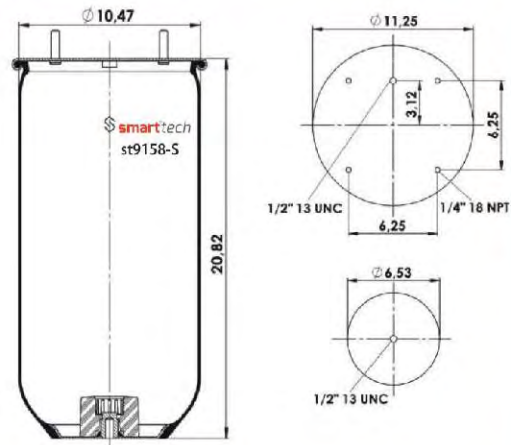

For American Vehicles

Special for trucks and busses

www.smarttech.com.tr

CROSS REFERENCES	OEM REFERENCES
FIRESTONE : 1T19L-11 W01 358 9158	HENDRICKSON CANADA : B-12514-004
CONTITECH : 4811 N P04	HENDRICKSON CANADA : B-12514-011
GOODYEAR : 1R14-030 566-28-3-020	HENDRICKSON : S-2063
GOODYEAR : 1R14-031 566-28-3-020	NEWAY : 905-57-005
GOODYEAR : 1R14-054	NEWAY : 905-57-069
	NEWAY : 900-44-197
	RIDEWELL : 1003589158C
	TRIANGLE : 8318 6366

Order No: 46212513

st9158-S