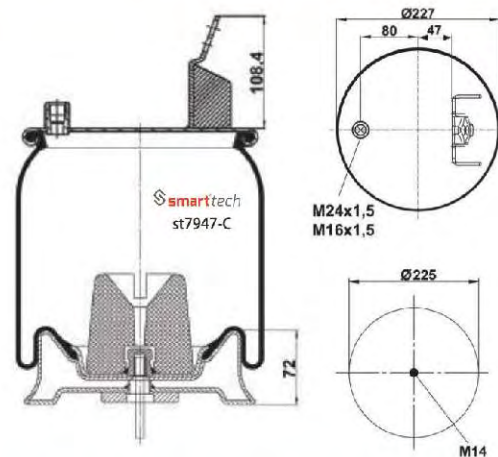

CROSS REFERENCES   **OEM REFERENCES**   **Order No: 74488070**   **st8070-C**

VIBRACOUSTIC : V1DK19-1