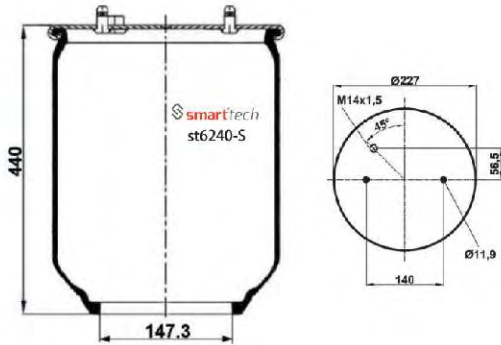

st6240-S

Order No: 72726240