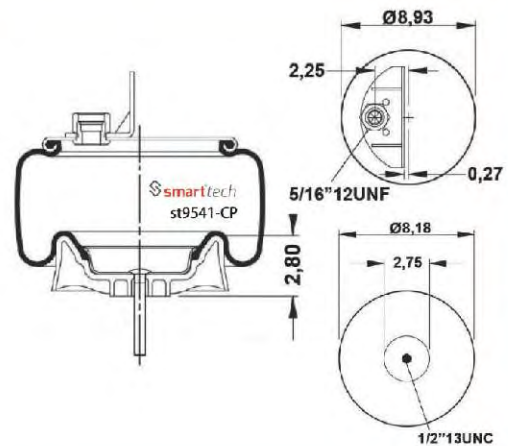

OEM REFERENCES

KENWORTH : C81-1005

Order No: 46811006

st9541-CP