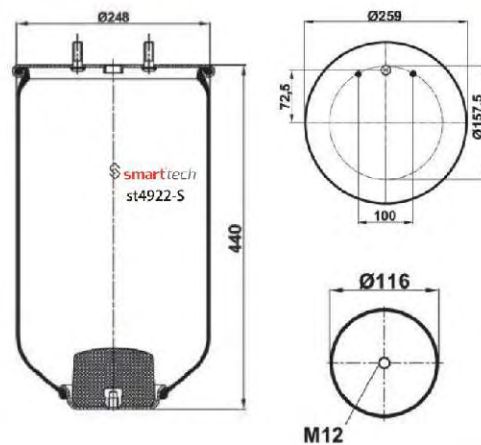

OEM REFERENCES

Order No: 74600262

st4922-S