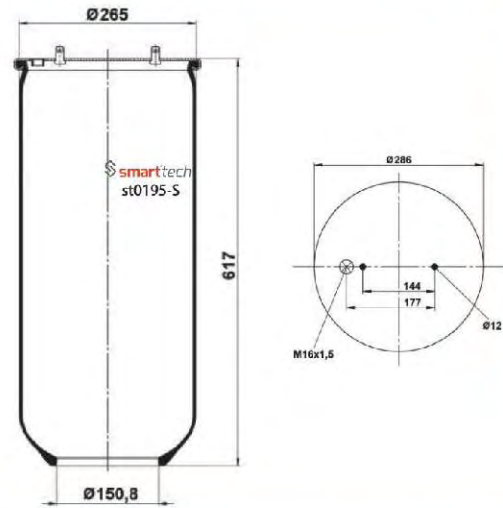

Service Assembly

Special for trucks and busses

www.smarttech.com.tr

CROSS REFERENCES	OEM REFERENCES
CONTITECH : 0195 N P01**SA	SCANIA : 1510195

Order No: 72510194

st0195-S

SERVICE
ASSEMBLY

CROSS REFERENCES	OEM REFERENCES
PHOENIX : 1 D 28 F-3**SA AIRTECH : 30283 P	MERCEDES BENZ : A9463281501**SA SCHMITZ : S015323**SA WEWELER : US 04030P**SA

Order No: 62281501

st0283-S