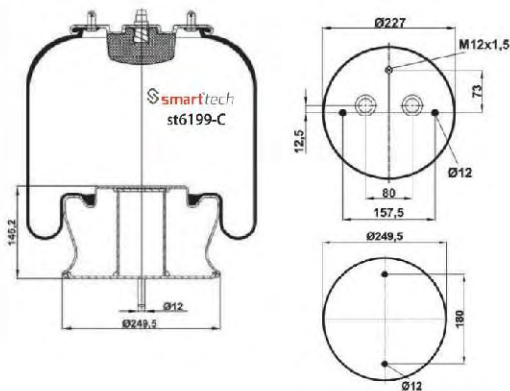

OEM REFERENCES

SCANIA : 1386199

CROSS REFERENCES

AIRTECH : 36199 K 132862