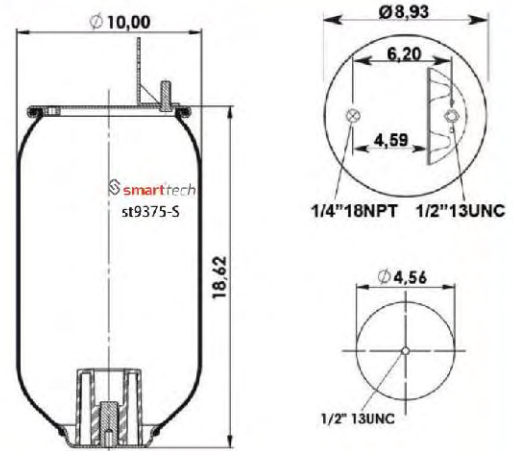

FIRESTONE : W01 358 9375**SA

CROSS REFERENCES **OEM REFERENCES** **Order No: 35393932** **st9394**

FIRESTONE : W01 358 9394**SA

CROSS REFERENCES **OEM REFERENCES** **Order No: 46779422** **st9422-S**

FIRESTONE : W01 358 9422**SA