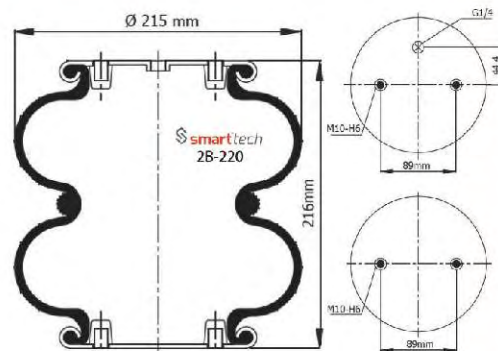

CROSS REFERENCES   **OEM REFERENCES**   **Order No: 33654464**   **st200030**

AIRKRAFT : 2B-220 113001
FIRESTONE : W01 M58 6887 / 6910
GOODYEAR : 2B9-201
PHOENIX : 2 B 12 R
DUNLOP : 9" SO 9201
PRELLI : T20
GART : T291 / 2 (291.2.200)

DAF : 654464
DAF : 21222663
GRANNING : 15603
MERITOR : 21221395
PEGASO : 528919 5266
PEGASO : 528919 5231
PEGASO : 528919 5236
ROR : 21221395
ROR : 21222663
TERBERG : 21074519
VOLVO : 6882797
VOLVO : 365461
VOLVO : 365431
WEWELER : US 06910 F