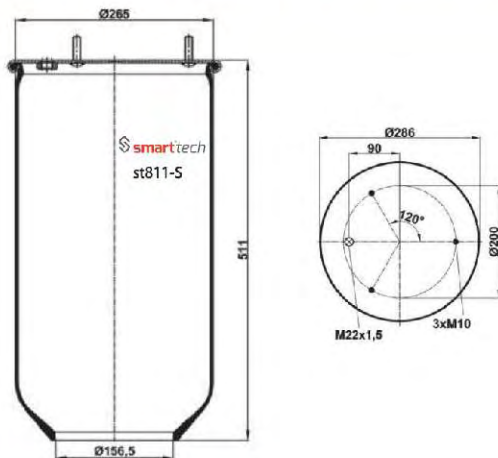

OEM REFERENCES

CROSS REFERENCES

DAF : 67306
DAF : 676122

CONTITECH : 811 M

st811-1S

Order No: 99819511