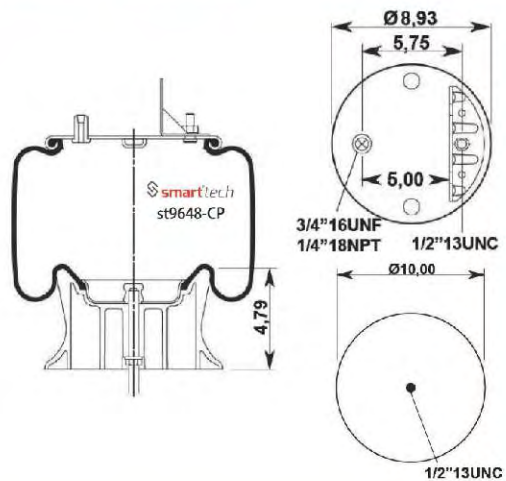

For American Vehicles

Special for trucks and busses

www.smarttech.com.tr

CROSS REFERENCES
FIRESTONE : 1T15MT-8 W01 358 9648
CONTITECH : 9 10-18.5 P 456
GOODYEAR : 1R12-538
REPLACES : 1R12-398 566-24-3-038

OEM REFERENCES
NAVISTAR : 2027911C1 & C2

Order No: 46027912 **st9648-CP**