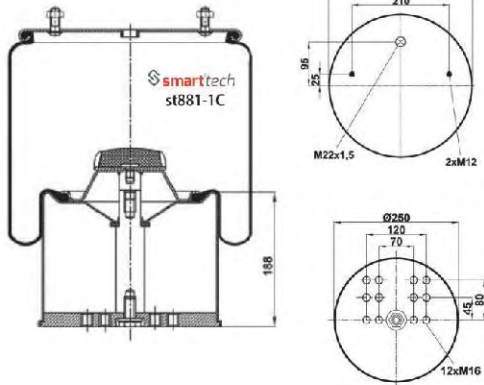

st881-1C

Order No: 27940141

OEM REFERENCES

BPW : BPW 36
BPW : 05.429.40.14.1

CROSS REFERENCES

CONTITECH : 881 MB**CA

st881-1CP

Order No: 27943510