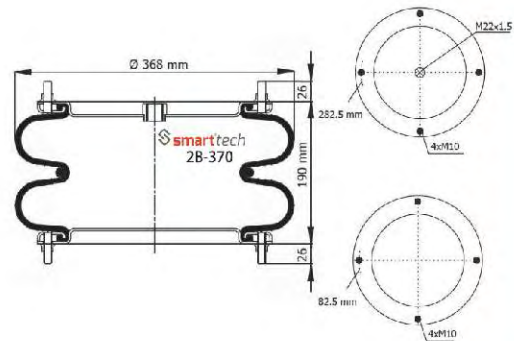

CROSS REFERENCES   **OEM REFERENCES**   **Order No: 46581988**   **st200102**

AIRKRAFT : 2B-370 113354
DUNLOP : SP 1988 (14x2) PNP 304 140 137

GRANNING : 15822