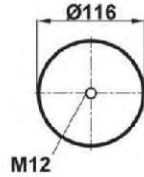

st808NTB

Order No: 66016017