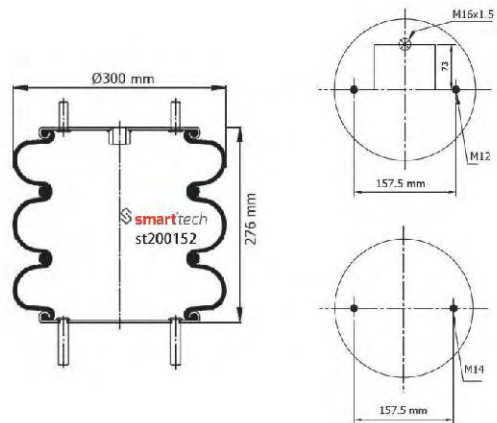

OEM REFERENCES

ROLFO : 112273

CROSS REFERENCES

AIRKRAFT : 3B-310 HYD 115030
PIRELLI : 93410 322 BB

st200153

Order No: 46588023