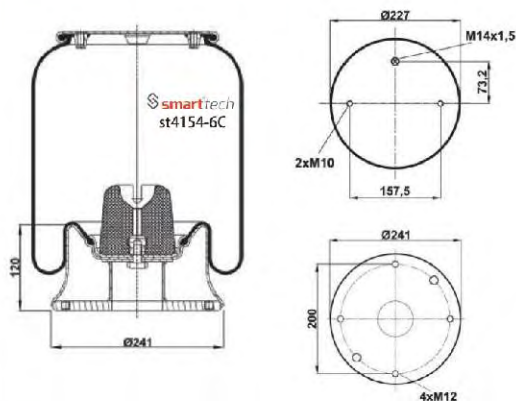

OEM REFERENCES

SCANIA : 1320151

CROSS REFERENCES

FIRESTONE : 1T15M-4 W01 M587283**CA
AIRTECH : 34154-06 K 133702