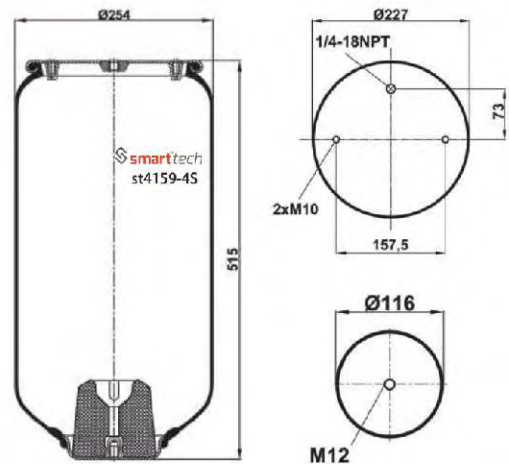

OEM REFERENCES

Order No: 99415947

st4159-4S

● Bolt Or Stud ○ Threaded Hole

⊗ Combination ⊗ Stud Air Inlet

Original part numbers are only for informative purpose.