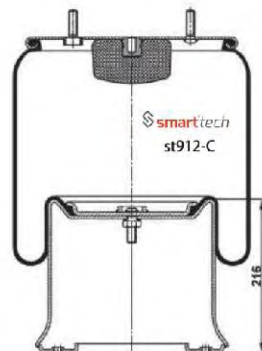

OEM REFERENCES

HENDRICKSON : Y507782
R.O.R./MERITOR : 21222673
S.A.F : 3.229.0005.01
S.A.F : 3.229.0013.00
S.A.F : 3.229.0006.01
WEWELER : US96881F

CROSS REFERENCES

FIRESTONE : 1T19L-14 W01 M58 8766
CF GOMMA : 1T19E-4
AIRTECH : 3912 K 132062