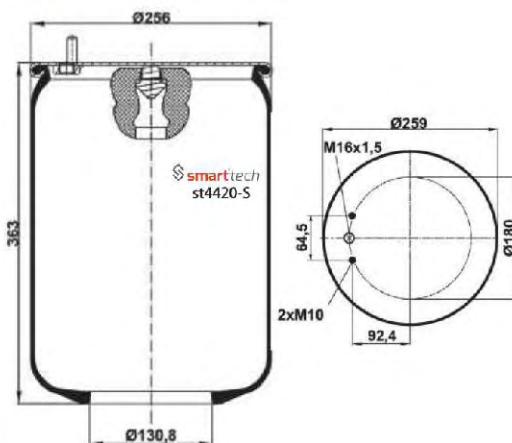

OEM REFERENCES

VOLVO : 1076075

CROSS REFERENCES

CONTITECH : 4420 N P01**SA