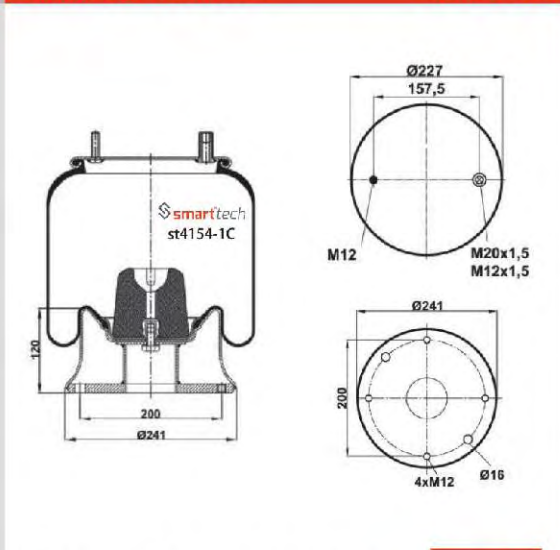

CONTITECH : 4154 N P01**CA AIRTECH : 34154-01 K 132022

(Empty)

● Bolt Or Stud ○ Threaded Hole ⊗ Combination ⊗ Stud Air Inlet

Original part numbers are only for informative purpose.

COMPLETE

st4154-5C

Order No: 74239253