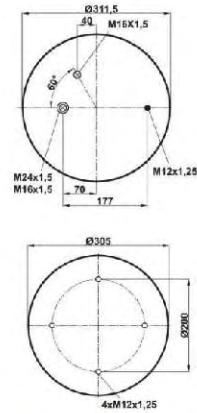

st901-1C

Order No: 74052722

OEM REFERENCES

NEWAY : M0057000
RENAULT V.I : 5.010.052.722
RENAULT V.I : 5.010.130.683
RENAULT V.I : 5.010.151.698

CROSS REFERENCES

CONTITECH : 901 MB

st902-C

Order No: 74211724