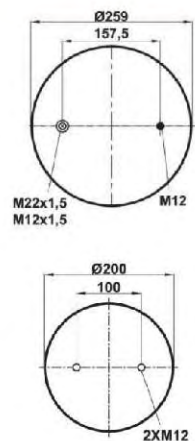

OEM REFERENCES

WEWELER : US 07074 C
WEWELER : US 07074 P

CROSS REFERENCES

CONTITECH : 4157 N P05**CA