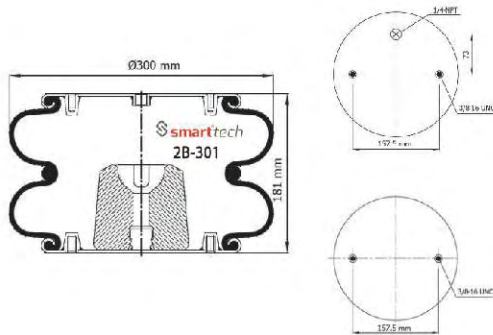

OEM REFERENCES

CROSS REFERENCES

GRANNING : 2726
HENDRICKSON TRAILER : S1013 / C1013
RIDEWELL : 1003587400C
SCANIA : 1304528
TRIANGLE : 4364
WATSON & CHALIN : AS-0003

AIRKRAFT : 2B-301 113333
FIRESTONE : W01 358 7400
GOODYEAR : 2 B 12-309
TAURUS : KF 222-7400

st200075

Order No: 46587410