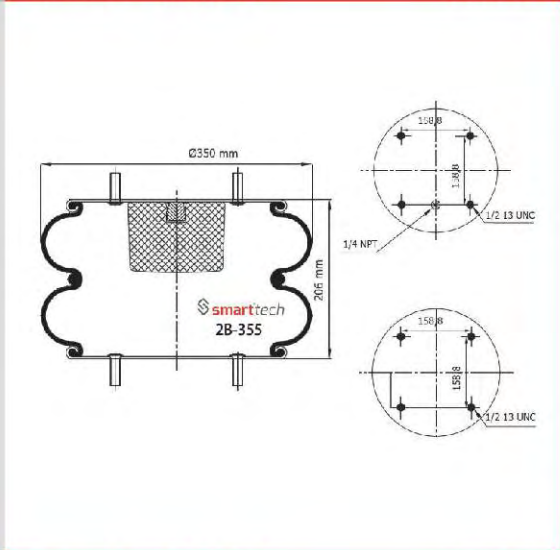

CROSS REFERENCES   **OEM REFERENCES**   **Order No: 46587929**   **st200096**

AIRKRAFT : 2B-355 HYD 114452