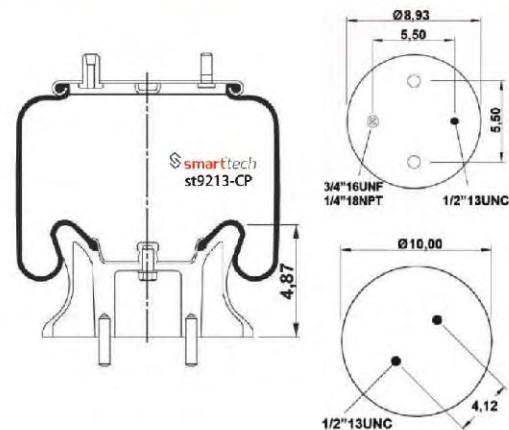

Order No: 35557128

st9213-CP

FOR AMERICAN VEHICLES

● Bolt Or Stud ○ Threaded Hole

⊗ Combination ⊗ Stud Air Inlet

Original part numbers are only for informative purpose.

st9250-C

Order No: 46589250