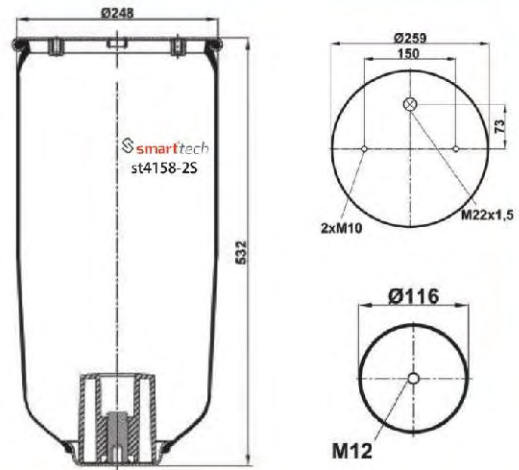

Service Assembly

smarttech

Special for trucks and busses

www.smarttech.com.tr

SERVICE
ASSEMBLY

CROSS REFERENCES

CONTITECH : 4158 N P02
FIRESTONE : 1T15MPW-9 W01 M58 6257
GOODYEAR : 1 R 12-748
PHOENIX : 1DK 20 B-1NP
DUNLOP FR : D12U23

OEM REFERENCES

SCHMITZ-ANHANGER : 750999
WEWELER : U606285

Order No: 75750999

st4158-2S

CROSS REFERENCES

AIRTECH : 34159-03 P 121422