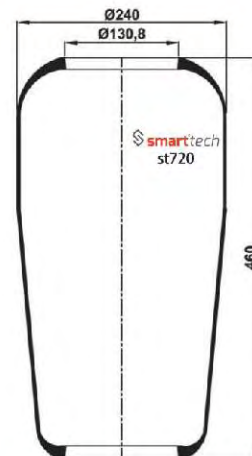

CROSS REFERENCES	OEM REFERENCES
CONTITECH : 720 N	BPW : 02.200.24.10.0
FIRESTONE : 1R2A 460 295 W01 095 0195	DENNIS : 650292/8
GOODYEAR : 9008	DENNIS : 650883/7
PHOENIX : 1F 21	MAN : 81.43601.0033
DUNLOP UK : PNP301000100	MAN : 81.43601.0036
DUNLOP FR : D12 S04	MAN : 81.43601.0037
CF GOMMA : 1SC 290-30 88802	MERCEDES BENZ : 387 328 01 01
TAURUS : B 152	NEOPLAN : 1001 12 300
	VOLVO : 1 590 136
	VOLVO : 1 629 19

Order No: 66010033

st720