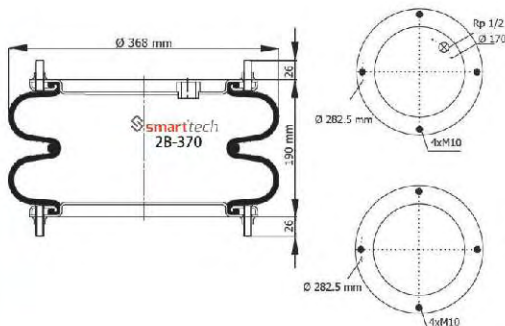

OEM REFERENCES

GRANNING : 15882
GT FRUEHAUF : J40 108 M08 A05

CROSS REFERENCES

AIRKRAFT : 2B-370 113359
DUNLOP : SP 1998