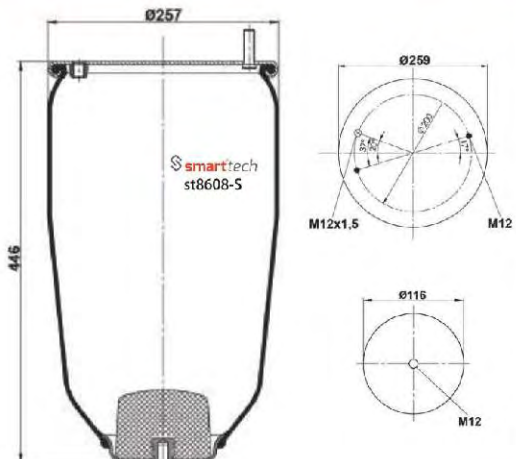

OEM REFERENCES

Order No: 63229213

st8608-S

● Bolt Or Stud ○ Threaded Hole

⊗ Combination ⊗ Stud Air Inlet

Original part numbers are only for informative purpose.