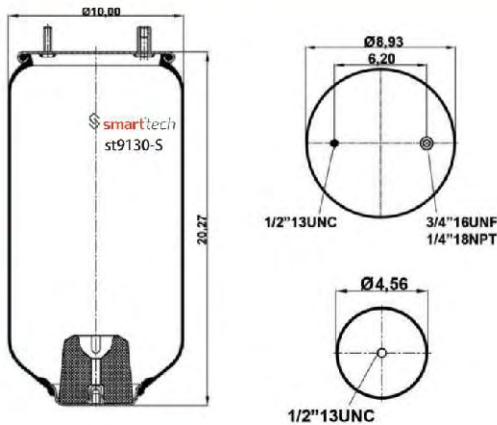

OEM REFERENCES

CROSS REFERENCES

FIRESTONE : W01 358 9130**SA

st9156-S

Order No: 46771279