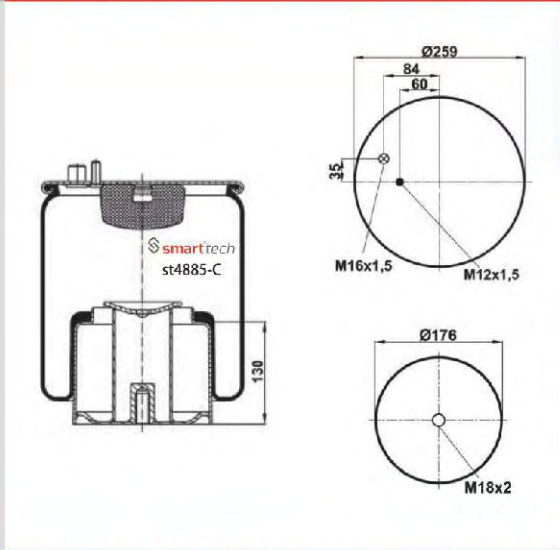

CROSS REFERENCES   **OEM REFERENCES**   **Order No: 66006044**   **st4885-C**

CONTITECH : 4885 N1 P02

MAN : 81.436.006.044