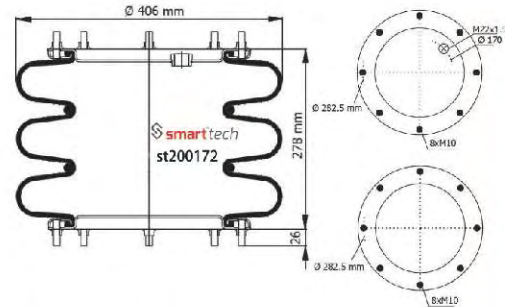

Convuluted

Special for trucks and busses

www.smarttech.com.tr

CROSS REFERENCES   **OEM REFERENCES**   **Order No: 46582160**   **st200172**

AIRKRAFT : 3B-400 HYD 115151
DUNLOP : 16x3 RE

CROSS REFERENCES   **OEM REFERENCES**   **Order No: 46582161**   **st200173**

AIRKRAFT : 3B-400 HYD 115152
DUNLOP : 16x3 RE