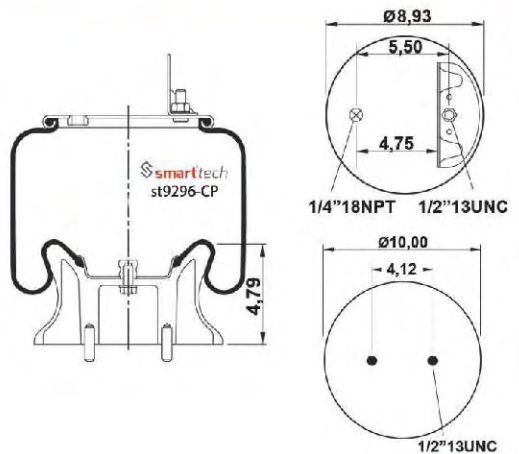

Order No: 85061151

st9296-CP

FOR AMERICAN VEHICLES

st9320-CP

Order No: 35557099

OEM REFERENCES

TRIANGLE : 8360 6373
NEWAY : 905-57-099

CROSS REFERENCES