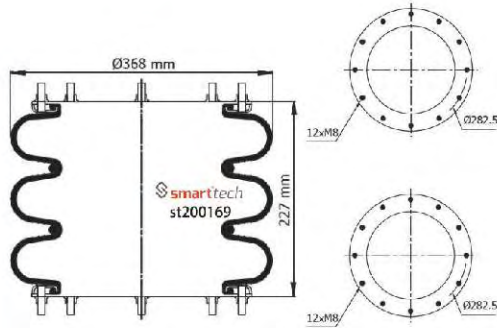

st200169

Order No: 46582169

OEM REFERENCES

CROSS REFERENCES

AIRKRAFT : 3B-370 HYD 115113
DUNLOP : SP 2169 RE

st200170

Order No: 46582141