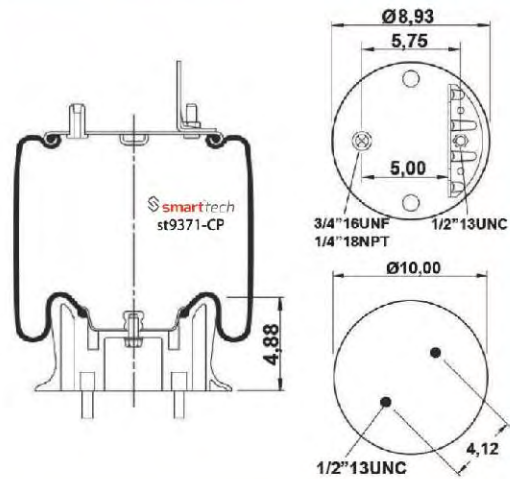

For American Vehicles

Special for trucks and busses

www.smarttech.com.tr

CROSS REFERENCES	OEM REFERENCES
FIRESTONE : 1T15M-8 W01 358 9371 CONTITECH : 9 10-18.5 P 521 GOODYEAR : 1R12-401 PHOENIX : 1 DK 23 L9371 AIRTECH : 135542	NAVISTAR : 1670073C-1 NAVISTAR : 1686386C-1 NAVISTAR : 2027911C-1

Order No: 46670074

st9371-CP