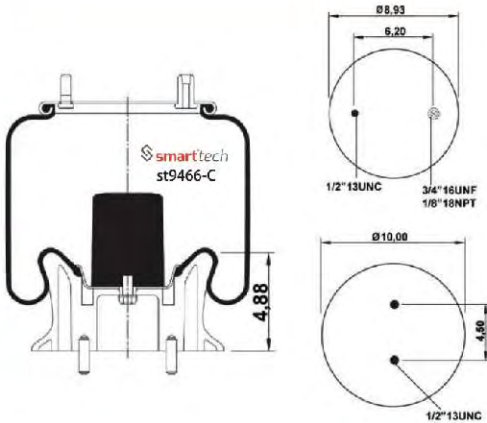

st9466-C

Order No: 46496741

OEM REFERENCES

TRIANGLE : 6363 / 8410
TRIANGLE : 8442

CROSS REFERENCES

FIRESTONE : 1T15MT-6 / W01 358 9466
CONTITECH : 9 10-16 P 410
GOODYEAR : 1R12-173 / 566-24-3-173
GOODYEAR : 1R12-197 / 566-24-3-180
GOODYEAR : 1R12-365 / 566-24-3-038
GOODYEAR : 1R12-902 / 566-24-3-074
AIRTECH : 135772 / 39466 K