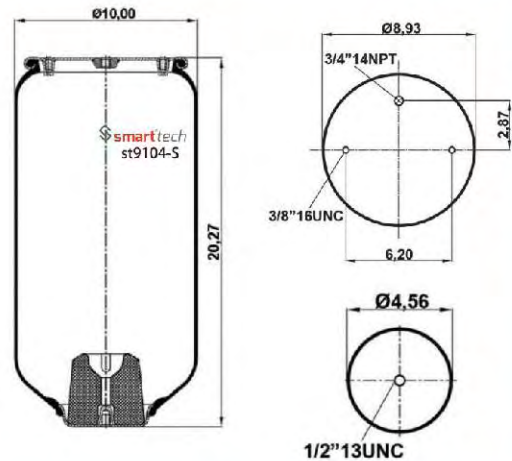

CROSS REFERENCES	OEM REFERENCES
FIRESTONE : W01 358 9104**SA	

Order No: 72255283

st9104-S