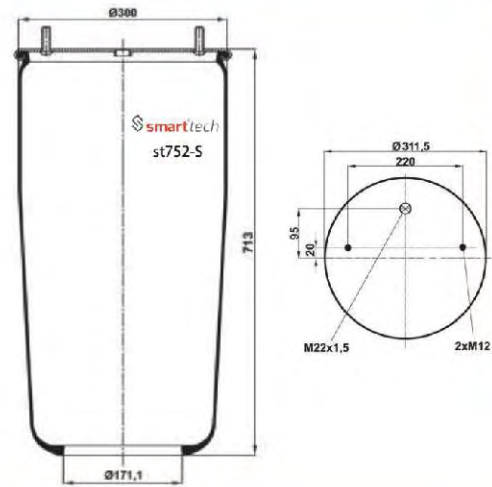

Service Assembly

Special for trucks and busses

www.smarttech.com.tr

SERVICE
ASSEMBLY

CROSS REFERENCES

CONTITECH : 752 N P01

OEM REFERENCES

GIGANT : 247100

Order No: 42247100

st752-S