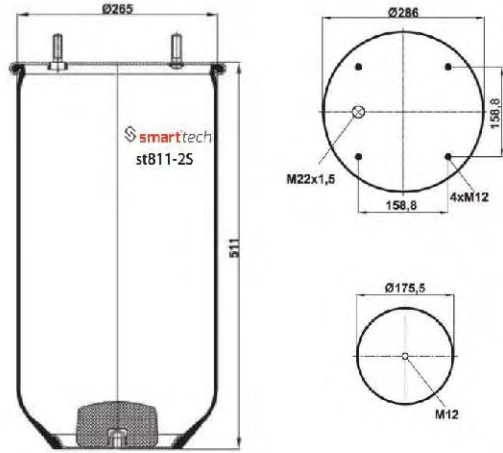

Service Assembly

Special for trucks and busses

www.smarttech.com.tr

SERVICE
ASSEMBLY

CROSS REFERENCES

AIRTECH : 3811-02 P - 120081

OEM REFERENCES

Order No: 99819512

st811-2S

CROSS REFERENCES

AIRTECH : 3811-04 P - 120682