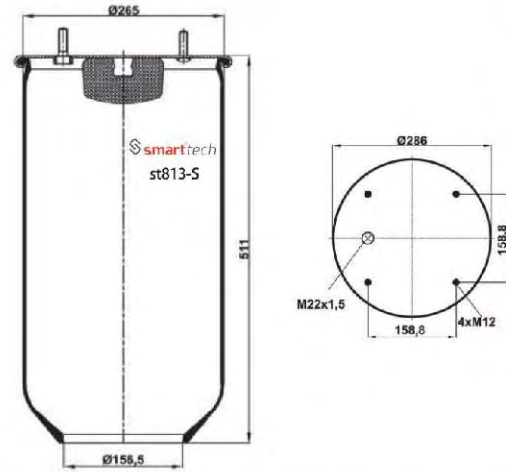

Service Assembly

Special for trucks and busses

www.smarttech.com.tr

SERVICE
ASSEMBLY

CROSS REFERENCES

CONTITECH : 813 MB/O
FIRESTONE : 1T19L-11 W01 M58 7238
PHOENIX : 1D 28 B-5

OEM REFERENCES

Order No: 73000299

st813-S

CROSS REFERENCES

AIRTECH : 3813-01 P 120641