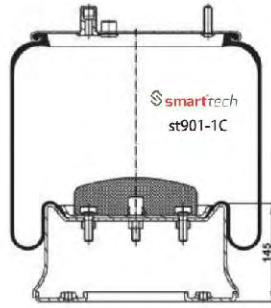

st901-1C

Order No: 74052722

OEM REFERENCES

NEWAY : M0057000
RENAULT V.I : 5.010.052.722
RENAULT V.I : 5.010.130.683
RENAULT V.I : 5.010.151.698

CROSS REFERENCES

CONTITECH : 901 MB

st902-C

Order No: 74211724