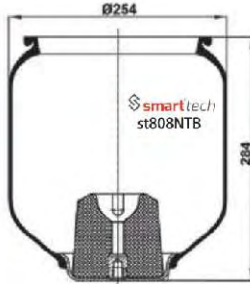

st808NTB

Order No: 66016017