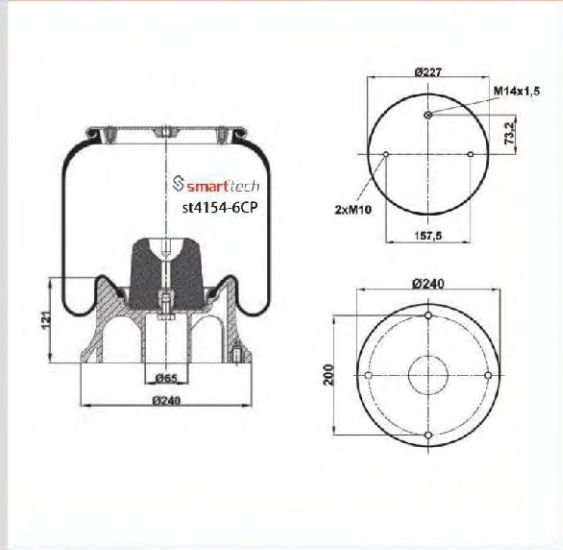

Complete

CROSS REFERENCES   **OEM REFERENCES**   **Order No: 72320151**   **st4154-6CP**

FIRESTONE : 1T15M-4   W01 M58 7283

SCANIA : 1320151