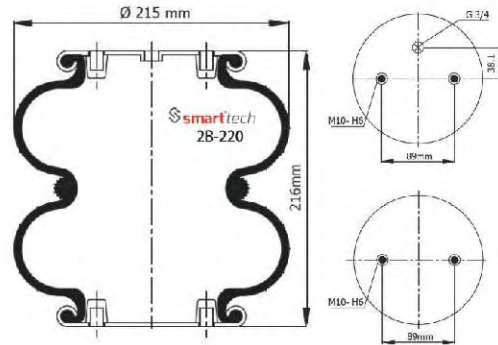

Convuluted

CROSS REFERENCES   **OEM REFERENCES**   **Order No: 46586138**   **st200028**

AIRKRAFT : 2B-220 113005

CROSS REFERENCES   **OEM REFERENCES**   **Order No: 72319762**   **st200029**

AIRKRAFT : 2B-220 113002