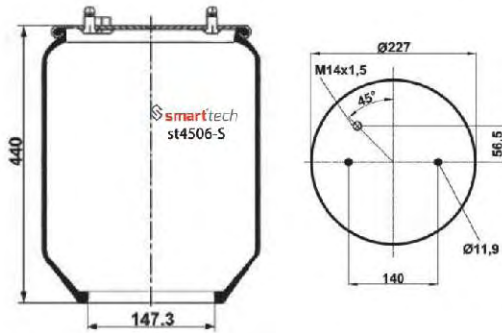

OEM REFERENCES

CROSS REFERENCES

AIRTECH : 334506 K 134602

st40301-S

Order No: 72440300