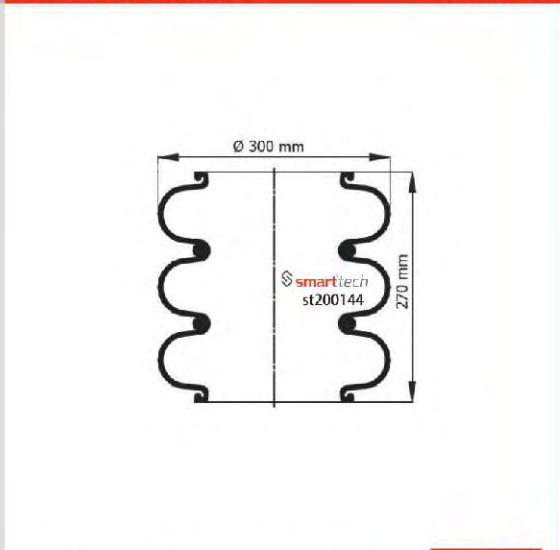

● Bolt Or Stud   ○ Threaded Hole   ⊗ Combination   ⊗ Stud Air Inlet

Original part numbers are only for informative purpose.