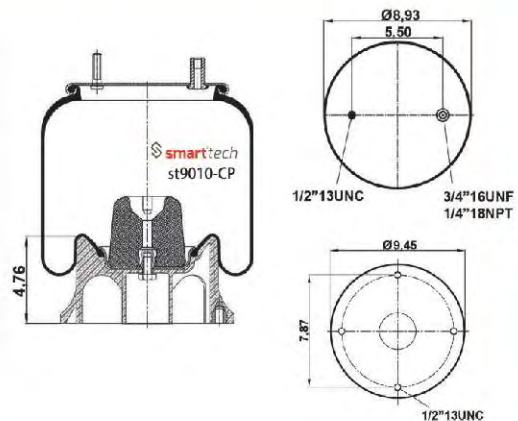

OEM REFERENCES

HENDRICKSON : B 2827
HENDRICKSON : S-2827
HENDRICKSON : S-11566
REYCO : 12928-01
RIDEWELL : 1003589010C
TRIANGLE : 8345 6362
WATSON & CHALIN : AS-0044

Order No: 46711566

st9010-CP