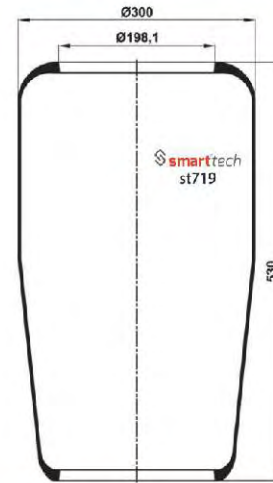

Bellows

CROSS REFERENCES	OEM REFERENCES
CONTITECH : 719 N	BPW : 02.200.24.00.0
FIRESTONE : 1R2D 530 360 W01 095 0192	BPW : 05.429.39.64.0
GOODYEAR : 8118	DAF : 0 818 225
PHOENIX : 1F 32 B	EVO-BUS : 4.731.032.000
DUNLOP UK : PNP304620101	GIGANT : 166205
CF GOMMA : 1SC 360-43 92593	GIGANT : 196036
TAURUS : B 153	KOGEL : 4.731.032.000
	NEOPLAN : 1001 10 100
	NEOPLAN : 1021 00 200
	SCHMITZ : 750 215

Order No: 27024000

st719