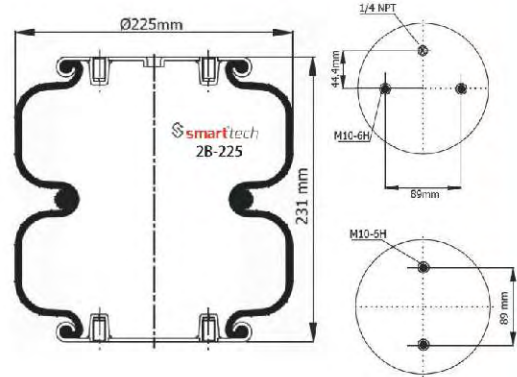

Convuluted

Special for trucks and busses

www.smarttech.com.tr

CROSS REFERENCES   **OEM REFERENCES**   **Order No: 72387284**   **st200046**

AIRKRAFT : 2B-225 113011
FIRESTONE : W01 S05 7182

GRANNING : 15710
SAF : 1319761
SCANIA : 1387283

CROSS REFERENCES   **OEM REFERENCES**   **Order No: 63221357**   **st200047**

AIRKRAFT : 2B-225 113012
FIRESTONE : W01 M58 7679
DUNLOP : S09280 (9" 1/4x2)

MERITOR : 2122 1356
TOUGHLINE : 15670
WEWELER : US 07394F