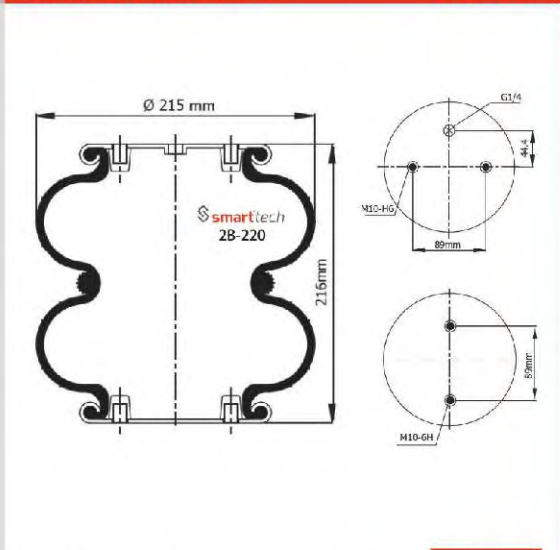

AIRKRAFT : 2B-220 113001

VOLVO : 365431 / 6882797

● Bolt Or Stud ○ Threaded Hole ⊗ Combination ⊗ Stud Air Inlet

Original part numbers are only for informative purpose.

st200043

Order No: 46507907

OEM REFERENCES