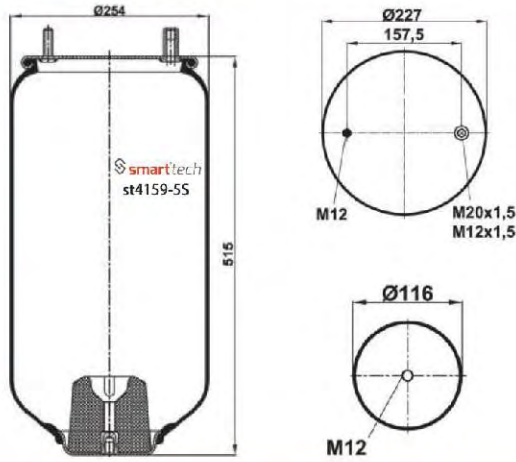

st4159-5S

Order No: 99415957

OEM REFERENCES

CROSS REFERENCES

CONTITECH : 4159 N P05
FIRESTONE : 1T15M-9 W01 M58 0736
GOODYEAR : 1 R 12-761
PHOENIX : 1DK 21 B-5
SPRINGRIDE : D12U04

st4183-23S

Order No: 62202221