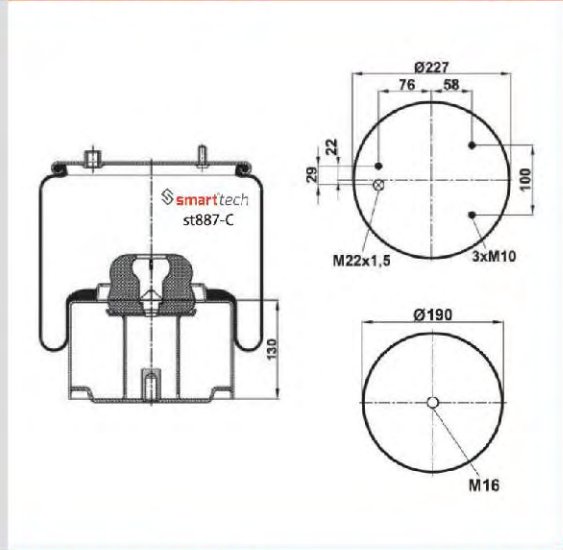

Complete

Special for trucks and busses

www.smarttech.com.tr

CROSS REFERENCES	OEM REFERENCES	Order No: 99153935	st887-C

CONTITECH : 887 N P03

VDL BUS : 1 153 935