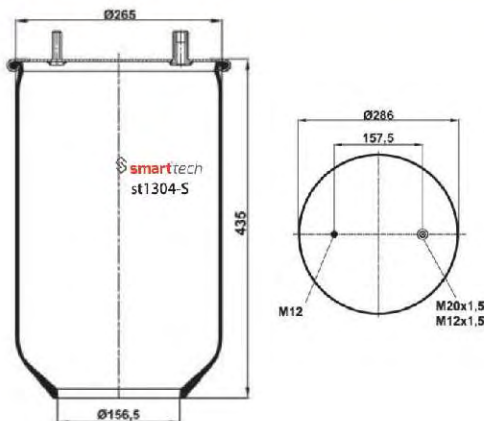

OEM REFERENCES

CROSS REFERENCES

FRUEHAUF : UJB 0129-001
SMB : M001464
ZORZI : 1006552

GOODYEAR : 1R13-732**SA
DUNLOP FR : D13B04
CF GOMMA : 1T19 E-3 201840
AIRTECH : 391304 K**SA 131562

st1305-S

Order No: 54004307