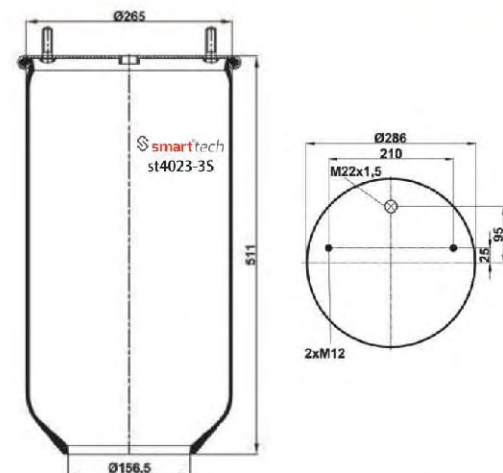

● Bolt Or Stud   ○ Threaded Hole   ⊗ Combination   ⊗ Stud Air Inlet

Original part numbers are only for informative purpose.