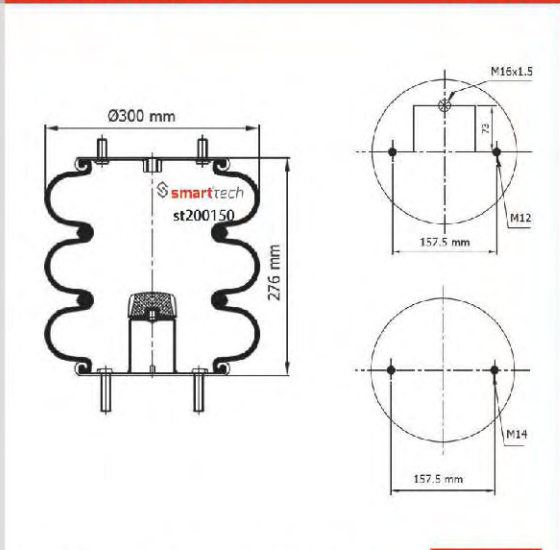

ROLFO : 112321

● Bolt Or Stud ○ Threaded Hole ⊗ Combination ⊗ Stud Air Inlet

Original part numbers are only for informative purpose.

st200151

Order No: 46588021

OEM REFERENCES

ROLFO : 112273

CROSS REFERENCES