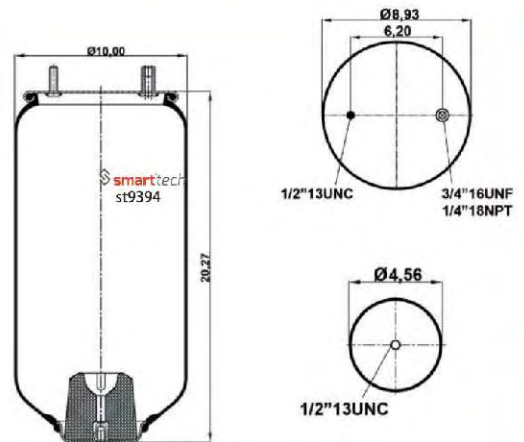

FIRESTONE : W01 358 9375**SA

CROSS REFERENCES **OEM REFERENCES** **Order No: 35393932** **st9394**

FIRESTONE : W01 358 9394**SA

CROSS REFERENCES **OEM REFERENCES** **Order No: 46779422** **st9422-S**

FIRESTONE : W01 358 9422**SA