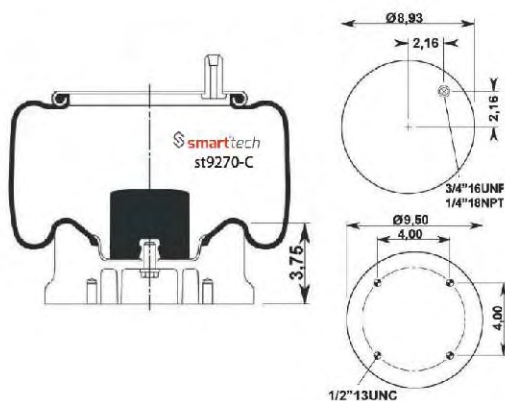

OEM REFERENCES

HENDRICKSON : S-20010
HENDRICKSON : S-25559
HENDRICKSON : S-21208
WESTAR PART : 87-79270
EUCLID PART : E-FS9270
AUTOMANN PART : 1DK231-9270
TRIANGLE : 8433 6385

CROSS REFERENCES

FIRESTONE : 1T15VP-4 W01 358 9270
FIRESTONE : 1T15VM-3.5 W01 358 9270
CONTITECH : 9 10-13.5 S 433
GOODYEAR : 1R13-119 566-26-3-053
GOODYEAR : 1R13-102
GOODYEAR : 1R13-077 566-26-3-036
TAURUS : KR501-01
AIRTECH : 134042