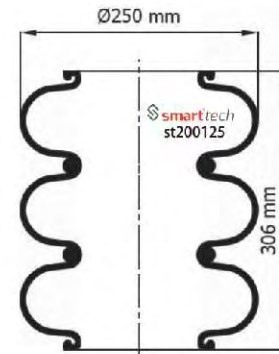

CROSS REFERENCES   **OEM REFERENCES**   **Order No: 46581541**   **st200126**

AIRKRAFT : 3B-255 115055
DUNLOP : SP 1539(10x3)

GRANNING : 15809
WEWELER : USN 510016D