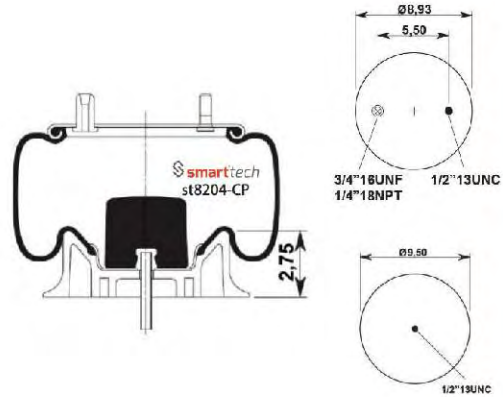

For American Vehicles

Special for trucks and busses

www.smarttech.com.tr

CROSS REFERENCES

FIRESTONE : 1T15M-2 / W01 358 8204
CONTITECH : 9 10-12 P 484
GOODYEAR : 1R12-508
GOODYEAR : 1R12-522 / 566-24-3-067
AIRTECH : 137182 / 38204 KPP

OEM REFERENCES

TRIANGLE : 6361 / 8484
BINKLEY : XBSPN05360
SAF HOLLAND : 90557173
SAF HOLLAND : 90557223
SAF HOLLAND : XDSPN05360

Order No: 35557173

st8204-CP