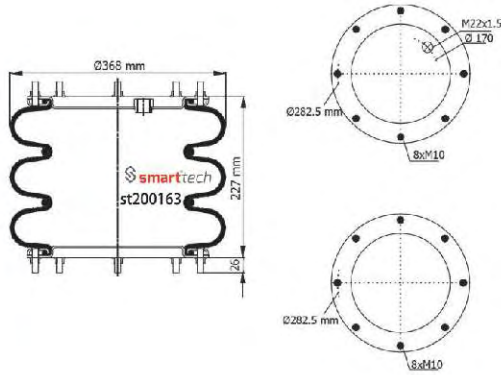

st200163

Order No: 46582171

OEM REFERENCES

CROSS REFERENCES

AIRKRAFT : 3B-370 HYD 115101
DUNLOP : 14 1/2x3 RE

st200164

Order No: 46582172