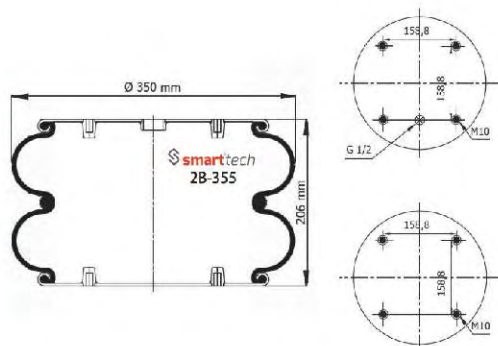

OEM REFERENCES

CROSS REFERENCES

AIRKRAFT : 2B-355 113459