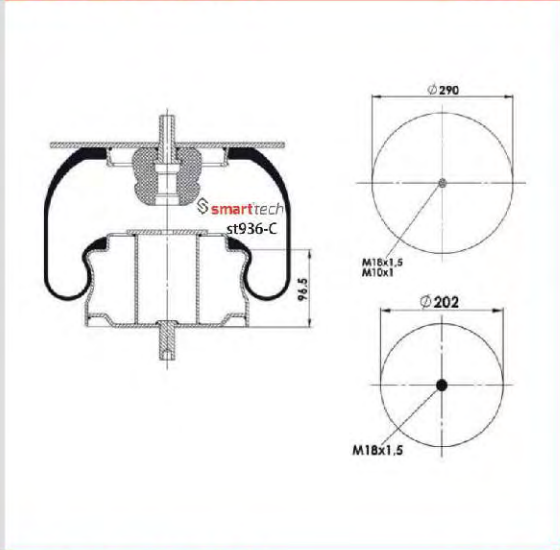

Complete

CROSS REFERENCES   **OEM REFERENCES**   **Order No: 74787901**   **st936-C**

CONTITECH : 936 MB