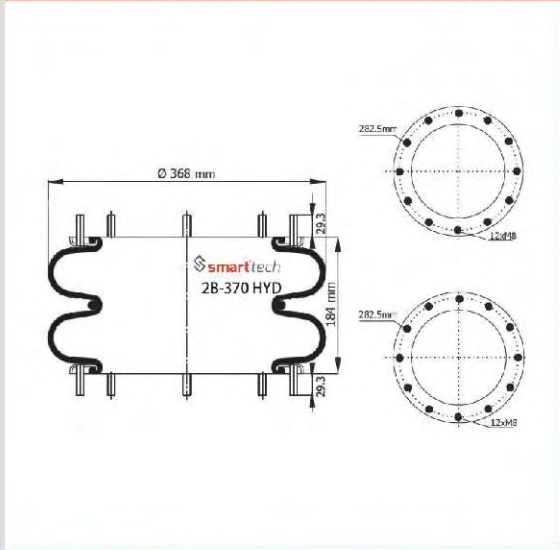

Convuluted

Special for trucks and busses

www.smarttech.com.tr

CROSS REFERENCES   **OEM REFERENCES**   **Order No: 46582599**   **st200112**

CROSS REFERENCES	
AIRKRAFT	: 2B-370 HYD 113361
DUNLOP	: 2599

OEM REFERENCES	
CARDI	: 580553800
IVECO	: 8194818
VIBERTI	: 128 118 102

CROSS REFERENCES   **OEM REFERENCES**   **Order No: 46581998**   **st200113**

CROSS REFERENCES	
AIRKRAFT	: 2B-400 114400
DUNLOP	: SP 1998

OEM REFERENCES	
GRANNING	: 15831
SAMRO	: 2500013