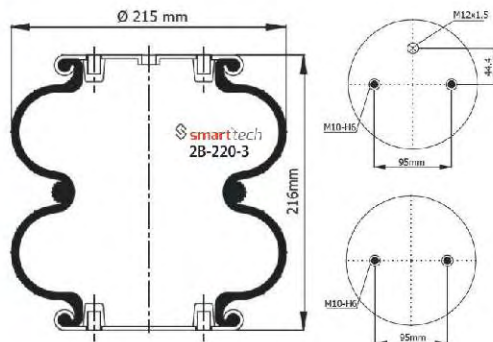

OEM REFERENCES

CROSS REFERENCES

SAF : 45.98.00.5419.2

AIRKRAFT : 2B-220-3 113003
DUNLOP : 9" SO 9203