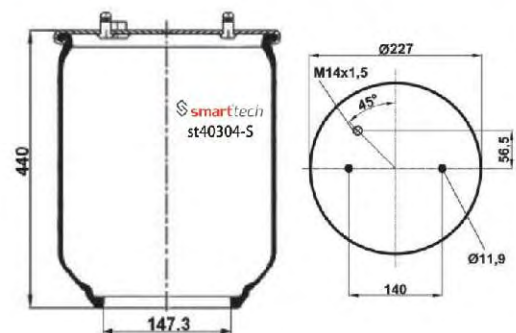

Service Assembly

CROSS REFERENCES   **OEM REFERENCES**   **Order No: 72440302**   **st40302-S**

FIRESTONE : 1T15VPR-3 W01M588193**SA
AIRTECH : 330302 K**SA

SCANIA : 470921

CROSS REFERENCES   **OEM REFERENCES**   **Order No: 72488262**   **st40303-S**

AIRTECH : 331114 K**SA 135202

CROSS REFERENCES   **OEM REFERENCES**   **Order No: 72440305**   **st40304-S**

AIRTECH : 330304 P 122672