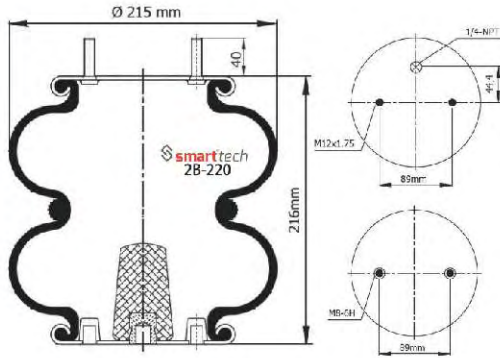

● Bolt Or Stud ○ Threaded Hole ⊗ Combination ⊗ Stud Air Inlet

Original part numbers are only for informative purpose.

st200037

Order No: 99022219

OEM REFERENCES

CROSS REFERENCES

AIRKRAFT : 2B-220 113474
FIRESTONE : 20 T3 095 0313