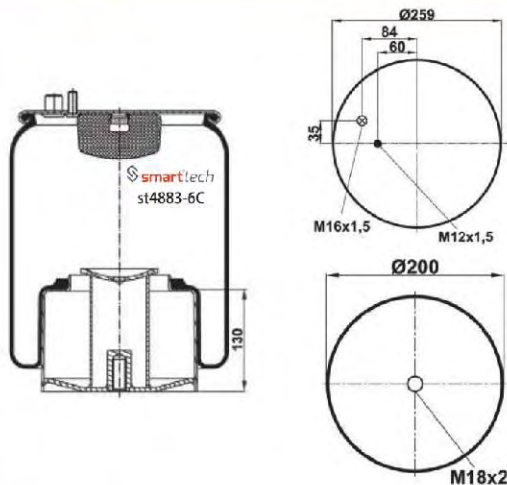

Order No: 66006036

OEM REFERENCES

CROSS REFERENCES

MAN : 81.43600.6036

CONTITECH : 4882 N1 P05

st4883-6C

Order No: 66006032

OEM REFERENCES