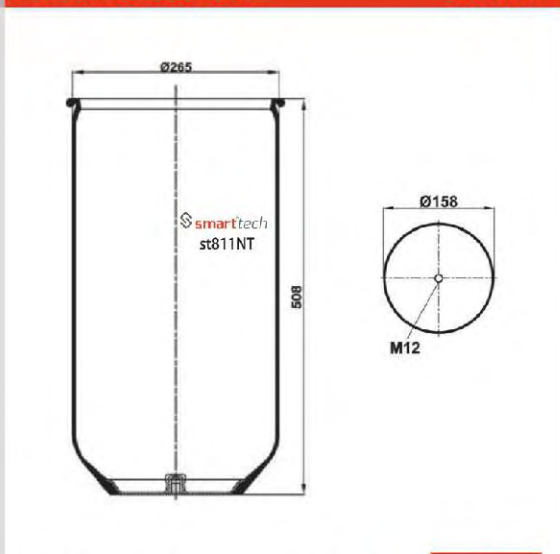

CROSS REFERENCES	OEM REFERENCES	Order No: 66010036	st811NT

CONTITECH : 811 NT
FIRESTONE : 1T19L-10 W01 M58 0028
GOODYEAR : 1R14-715
PHOENIX : 1DK 28 B
TAURUS : UR 622-03

EVO-BUS : 4.731.029.000
MAN : 81.43601.0035
MAN : 81.43601.0048