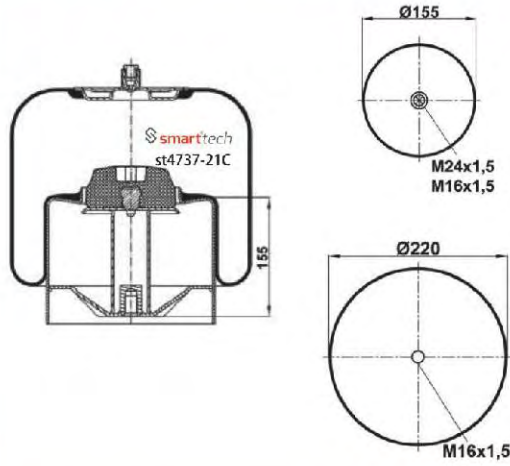

st4737-21C

Order No: 62203721

OEM REFERENCES

MERCEDES BENZ : A 946 320 37 21

CROSS REFERENCES

CONTITECH : 4737 N P21

st4737-22C

Order No: 62203922