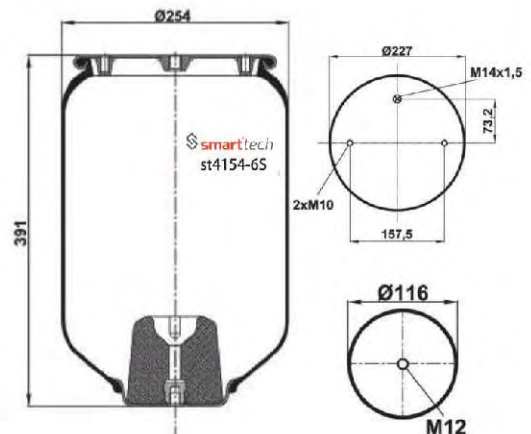

Order No: 74235256

st4154-6S

● Bolt Or Stud ○ Threaded Hole

⊗ Combination ⊗ Stud Air Inlet

Original part numbers are only for informative purpose.

st4156-2S

Order No: 35001473

OEM REFERENCES