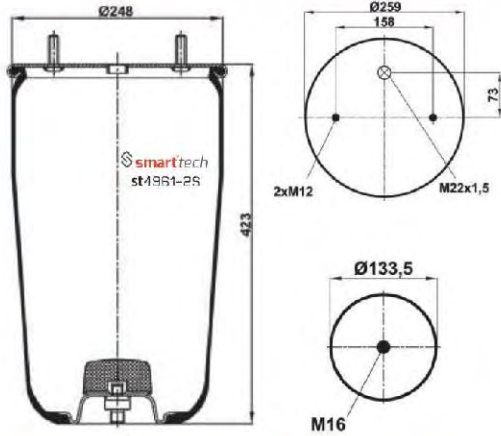

st4961-2S

Order No: 27942040