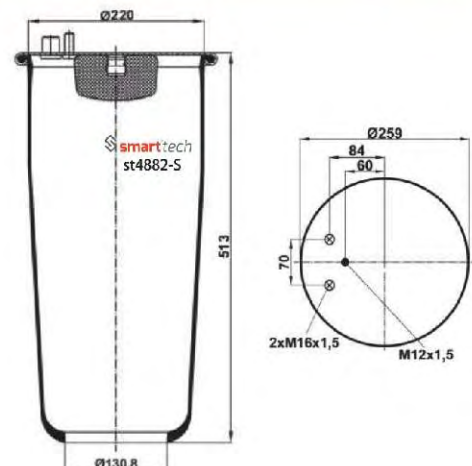

OEM REFERENCES

MAN : 81,43601,0151

Order No: 66010151

st4882-S

● Bolt Or Stud ○ Threaded Hole

⊗ Combination ⊗ Stud Air Inlet

Original part numbers are only for informative purpose.