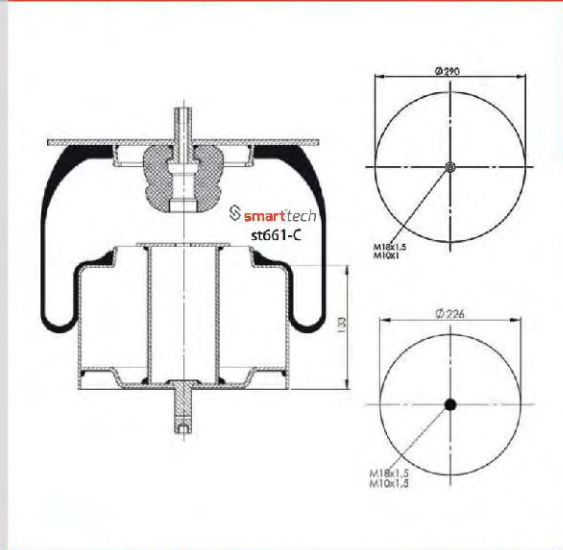

CROSS REFERENCES	OEM REFERENCES	Order No: 22900142	st661-1C

BMC : 53RS900142