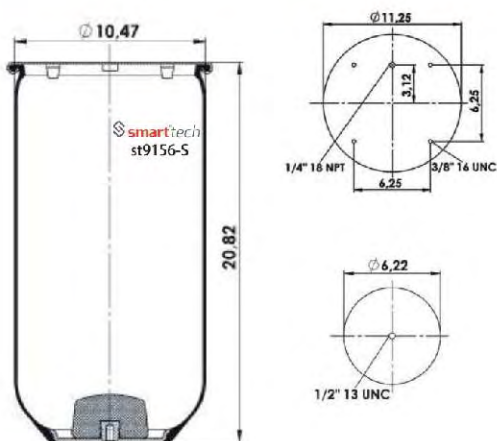

OEM REFERENCES

CROSS REFERENCES

FIRESTONE : W01 358 9156**SA