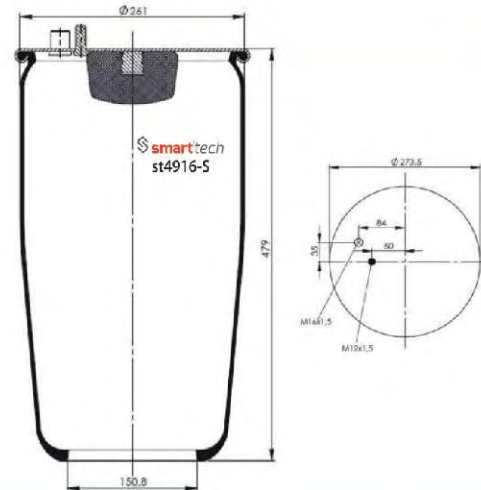

OEM REFERENCES

Order No: 66006042

st4916-S