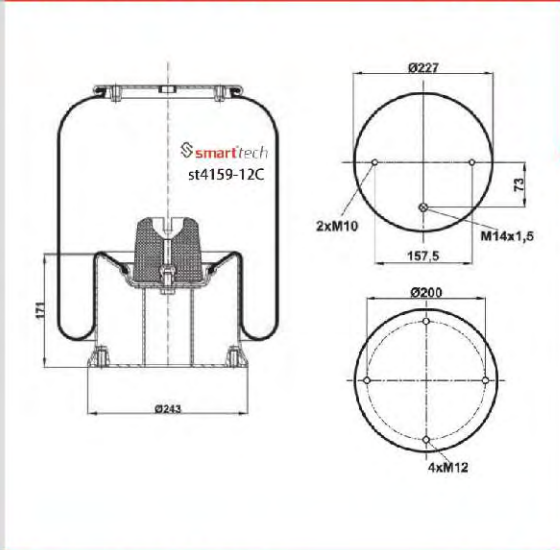

CROSS REFERENCES   **OEM REFERENCES**   **Order No: 72314908**   **st4159-12C**

FIRESTONE : 1T15M-9 W01 M58 7348
GOODYEAR : 1R12-713

SCANIA : 1327144
SCANIA : 1314905
SCANIA : 255294