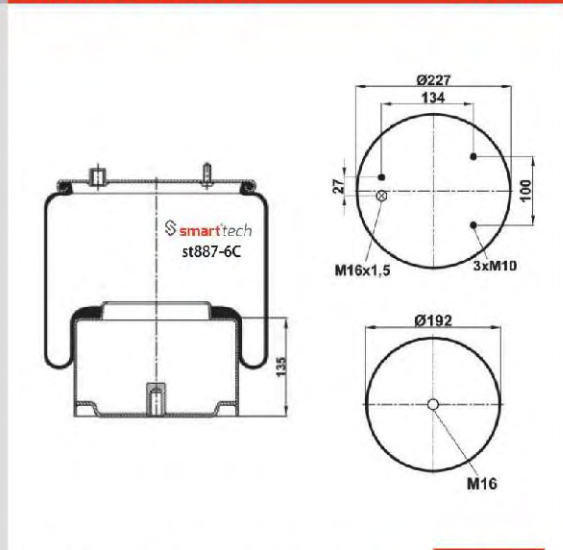

● Bolt Or Stud   ○ Threaded Hole

Original part numbers are only for informative purpose.

COMPLETE