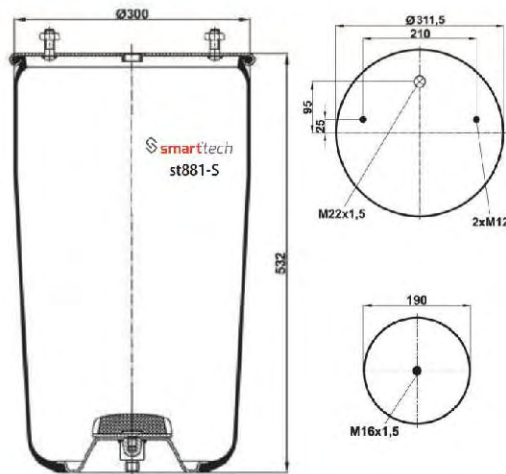

CROSS REFERENCES	OEM REFERENCES
CONTITECH : 881 MB FIRESTONE : 1T66F-10.8 W01 M58 8978 GOODYEAR : 1 R 14-708 PHOENIX : 1DK 32 DUNLOP FR : D14U36 CF GOMMA : 1 TC 360-45 204530 TAURUS : KR 836-01 TAURUS : UR 836-01T	BPW : BPW 36 BPW : 05.429.40.01.0

Order No: 27940010

st881-S