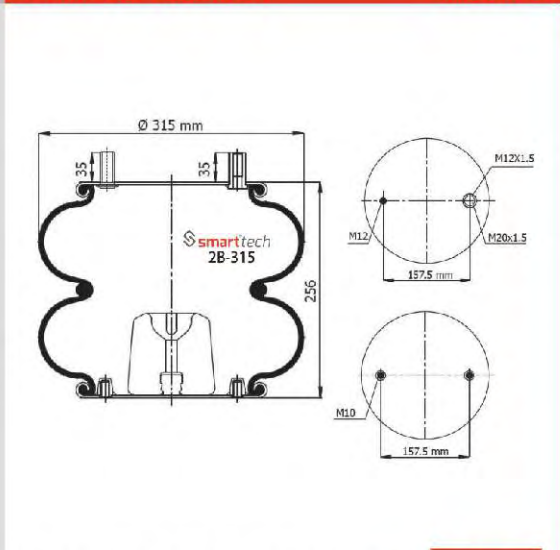

CROSS REFERENCES	OEM REFERENCES	Order No: 46507906	st200078

AIRKRAFT : 2B-315 113320 PHOENIX : SP 2B22-Ra-2	HENDRICKSON : HS 507906/ P

Bolt Or Stud
 Threaded Hole
⊗ Combination
⊗ Stud Air Inlet

Original part numbers are only for informative purpose.