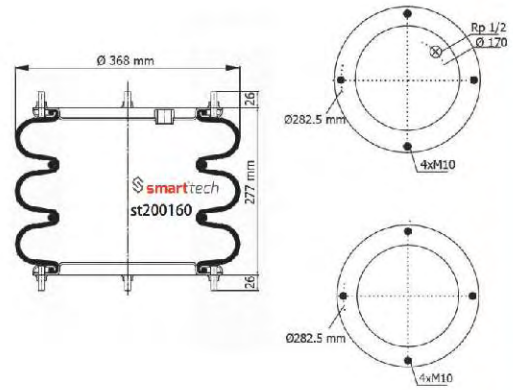

Convuluted

Special for trucks and busses

www.smarttech.com.tr

CROSS REFERENCES   **OEM REFERENCES**   **Order No: 48561560**   **st200160**

AIRKRAFT : 3B-370 115109
DUNLOP : 14 1/2x3 RE

CROSS REFERENCES   **OEM REFERENCES**   **Order No: 46582008**   **st200161**

AIRKRAFT : 3B-370 HYD 116101
DUNLOP : SP 2007 RE