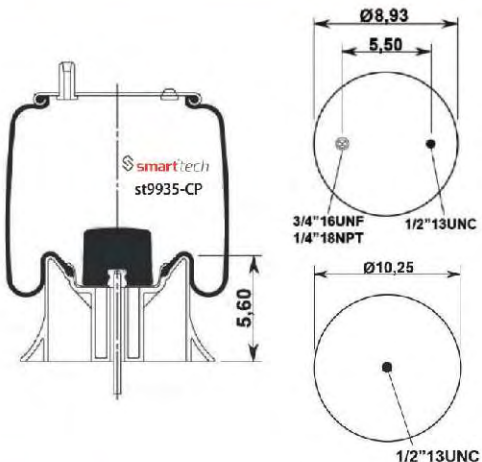

OEM REFERENCES

- NEWAY : 90557157

CROSS REFERENCES

- FIRESTONE : 1T15M-7.5 W01 358 9935