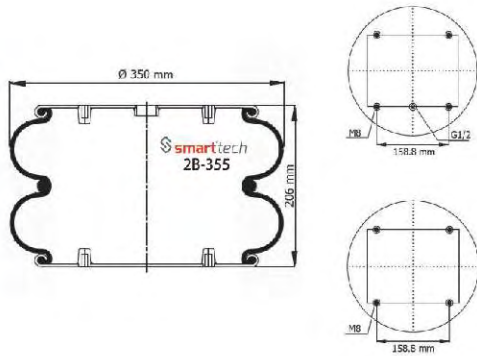

OEM REFERENCES

CROSS REFERENCES

AIRKRAFT : 2B-355 113455

st200093

Order No: 33307060