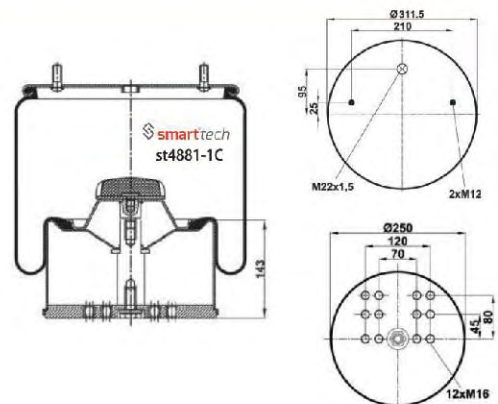

CROSS REFERENCES	OEM REFERENCES
CONTITECH : 4881 N P02**CA FIRESTONE : 1T66D-7.0 W01 M58 8602	BPW : BPW 36K**CA BPW : 05.429.41.22.1

Order No: 27941221

st4881-1C