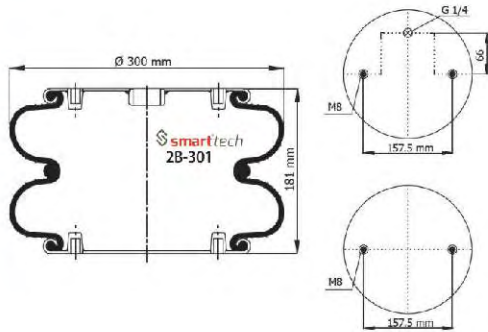

● Bolt Or Stud ○ Threaded Hole ⊗ Combination ⊗ Stud Air Inlet

Original part numbers are only for informative purpose.

st200073

Order No: 42881209

OEM REFERENCES

CROSS REFERENCES

AIRKRAFT : 2B-301 113314

st200074