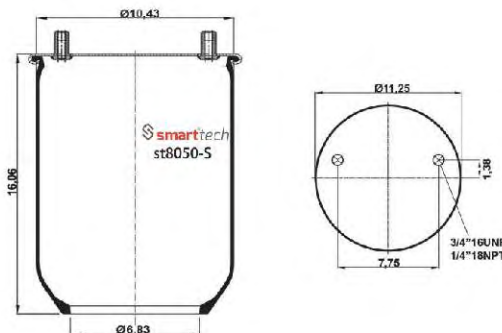

OEM REFERENCES

DAYTON : 352-8050
HENDRICKSON : S4771
HENDRICKSON : B12514-013
HENDRICKSON : B12514-013
LOADGUARD : SC2052
NAVISTAR : 1685174C1
REYCO GRANNING : 23631-01
RIDEWELL : 1003588050C
TRIANGLE : 8320
WATSON & CHALIN : AS-0039

CROSS REFERENCES

FIRESTONE : 1T19J-6 W01 358 8050**SA
GOODYEAR : 1R14-039
AIRTECH : 38050 P 122282