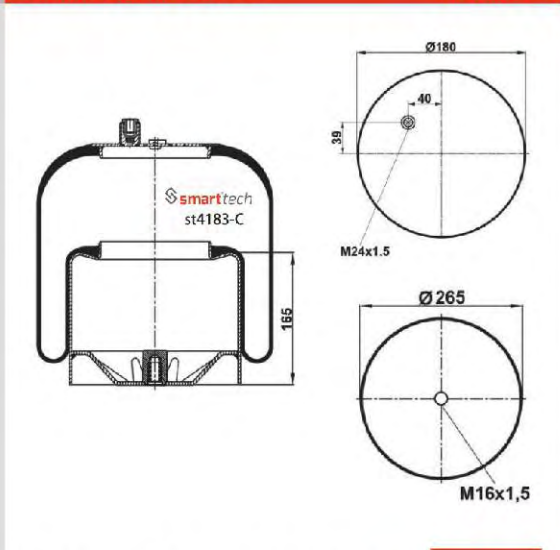

CROSS REFERENCES   **OEM REFERENCES**   **Order No: 62202222**   **st4183-C**

CONTITECH : 4183 N P23

MERCEDES BENZ : A 942 320 22 21