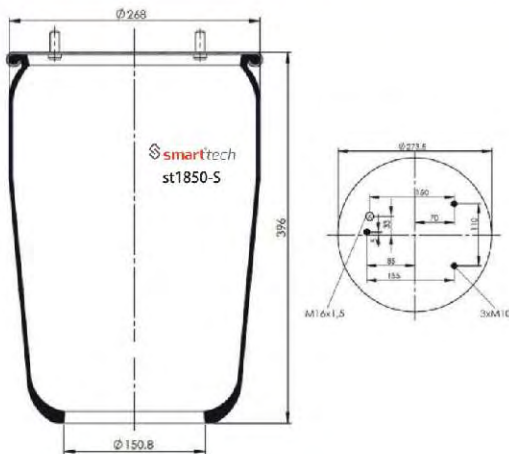

CROSS REFERENCES

FIRESTONE : 1T19L-14 W01 M58 8762**SA
CF GOMMA : 1T19E-3 97393
AIRTECH : 30073 K**SA 133942

st1850-S

Order No: 99185001

OEM REFERENCES

CROSS REFERENCES

CONTITECH : 1850NP01**SA

st1889-S

Order No: 99188902