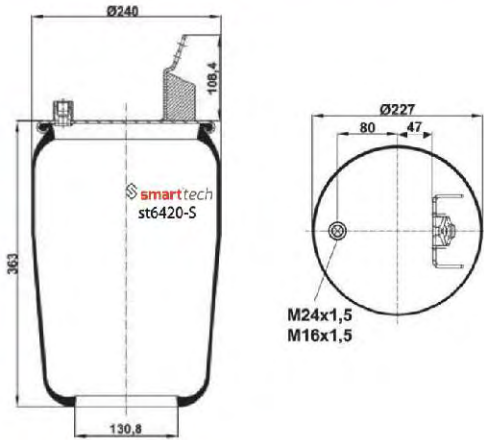

● Bolt Or Stud ○ Threaded Hole

⊗ Combination ⊗ Stud Air Inlet

Original part numbers are only for informative purpose.

st6420-S

Order No: 85076420

OEM REFERENCES

VOLVO : 1.076.420
VOLVO : 20.427.802
VOLVO : 20.456.158
VOLVO : 20.531.988
VOLVO : 20.582.212