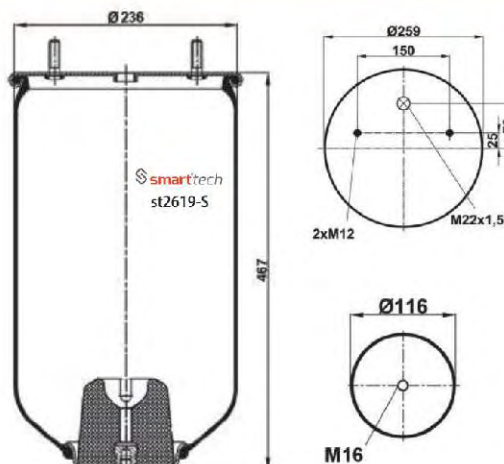

S.A.F : 4.284.3003.01

Order No: 73300301

st2619-S

● Bolt Or Stud ○ Threaded Hole

⊗ Combination ⊗ Stud Air Inlet

Original part numbers are only for informative purpose.

st2725-S

Order No: 99272501