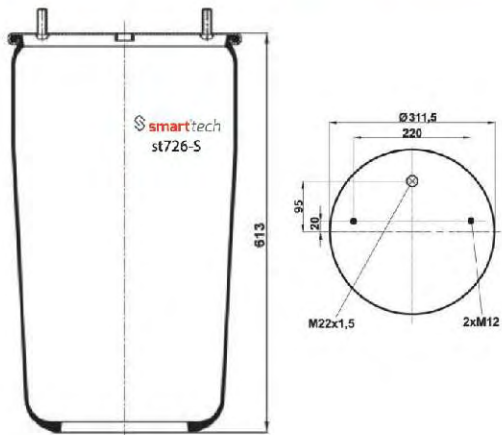

OEM REFERENCES

ISUZU : MD 27

CROSS REFERENCES

CONTITECH : 726 N P01