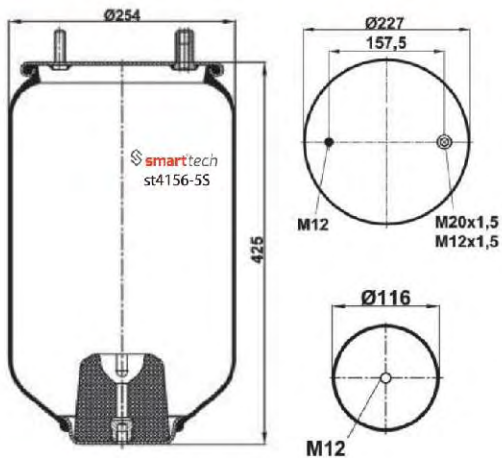

OEM REFERENCES

CROSS REFERENCES

CONTITECH : 4156 N P05
CF GOMMA : 1T323-33 96873