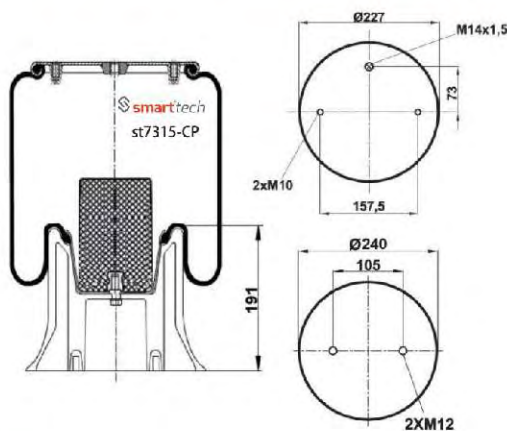

OEM REFERENCES

SCANIA : 1314904

CROSS REFERENCES

FIRESTONE : 1T15S-11 W01 M58 7315