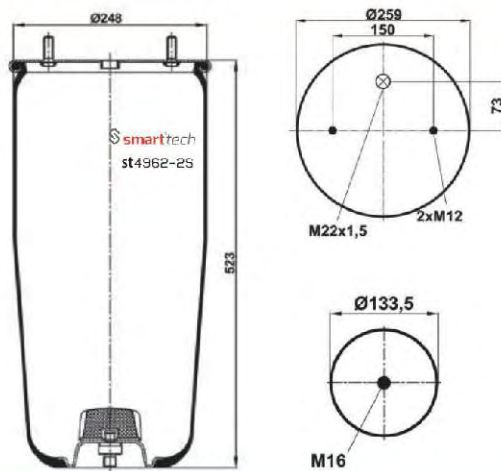

CROSS REFERENCES

CONTITECH : 4961 N P02
GOODYEAR : 1R11-800
SPRINGRIDE : D11U43

st4962-2S

Order No: 27942030