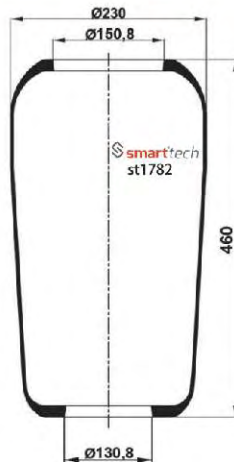

CROSS REFERENCES

CONTITECH : 1774 N

st1782

Order No: 74510180