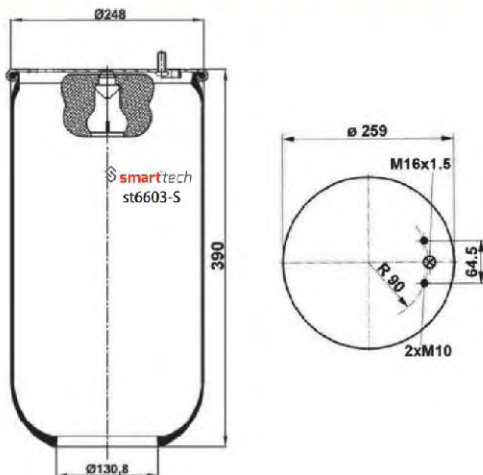

OEM REFERENCES

CROSS REFERENCES

CONTITECH : 6603 N P01**SA