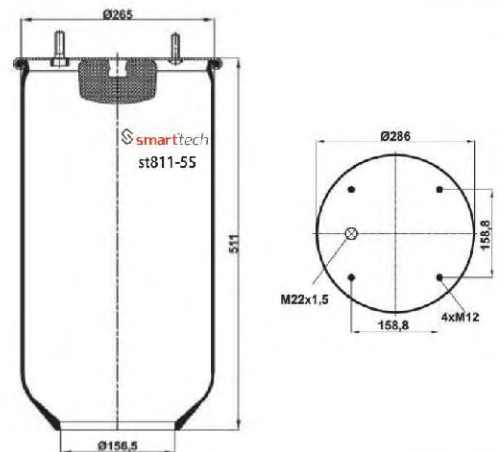

Order No: 99819515

st811-5S

● Bolt Or Stud ○ Threaded Hole

⊗ Combination ⊗ Stud Air Inlet

Original part numbers are only for informative purpose.

st811-16S

Order No: 33067453

OEM REFERENCES