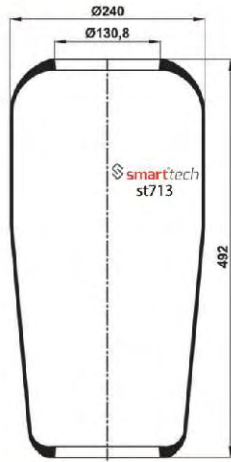

st713

Order No: 85622116