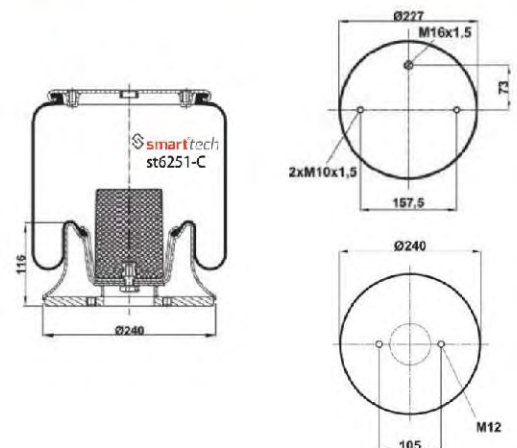

CROSS REFERENCES	OEM REFERENCES
FIRESTONE : 1T15AA-3 W01 M58 6251 AIRTECH : 36251 K 134762	GRANNING : 15619 SCANIA/SCANIA BUSSAR : 1314903 SCANIA/SCANIA BUSSAR : 1402423

Order No: 72314903

st6251-C