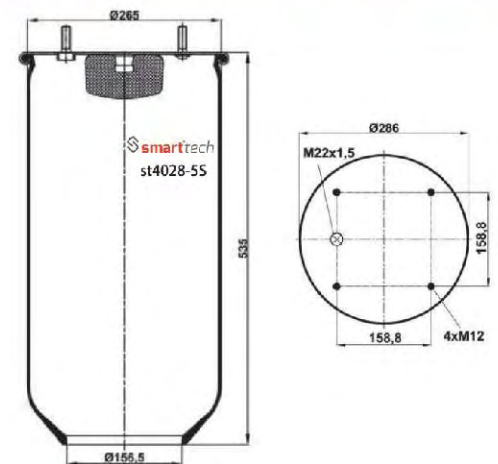

OEM REFERENCES

BATTAGLINO : 2211400
R.O.R/MERITOR : 21222239

CROSS REFERENCES

CONTITECH : 4028 N P05**SA