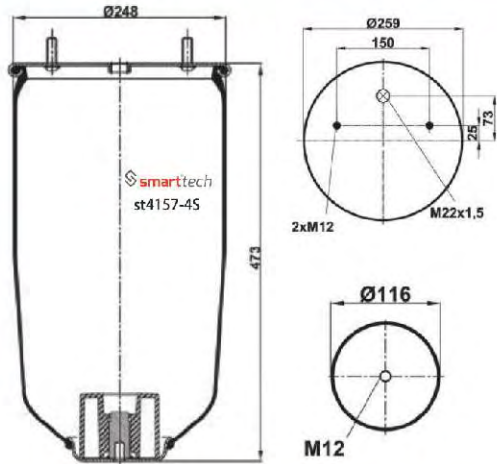

Order No: 35520974

st4157-2S

● Bolt Or Stud ○ Threaded Hole

⊗ Combination ⊗ Stud Air Inlet

Original part numbers are only for informative purpose.

st4157-4S

Order No: 62281401

OEM REFERENCES