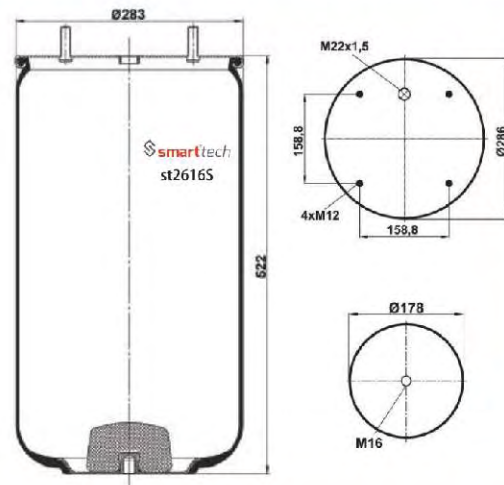

Service Assembly

Special for trucks and busses

www.smarttech.com.tr

SERVICE
ASSEMBLY

CROSS REFERENCES

AIRTECH : DORSE 16 P

OEM REFERENCES

Order No: 99377167

st2616S

CROSS REFERENCES

AIRTECH : 32618 KPP**SA 132942