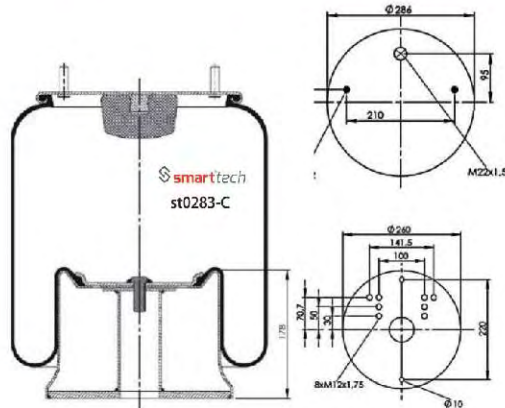

st0283-C

Order No: 62281502