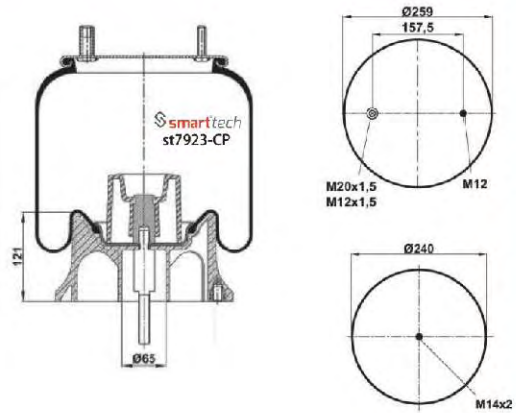

Complete

CROSS REFERENCES   **OEM REFERENCES**   **Order No: 46507926**   **st7923-CP**

VIBRACOUSTIC : V 1 DK 27 b-2**CPL

CROSS REFERENCES   **OEM REFERENCES**   **Order No: 85737948**   **st7947-C**

VOLVO : 20737947