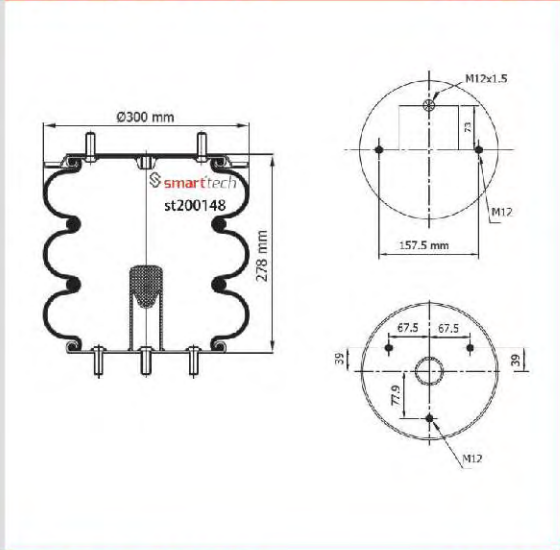

Convuluted

Special for trucks and busses

www.smarttech.com.tr

CROSS REFERENCES   **OEM REFERENCES**   **Order No: 46588018**   **st200148**

AIRKRAFT : 3B-310 HYD 115015

CROSS REFERENCES   **OEM REFERENCES**   **Order No: 46588019**   **st200149**

AIRKRAFT : 3B-310 HYD 115024