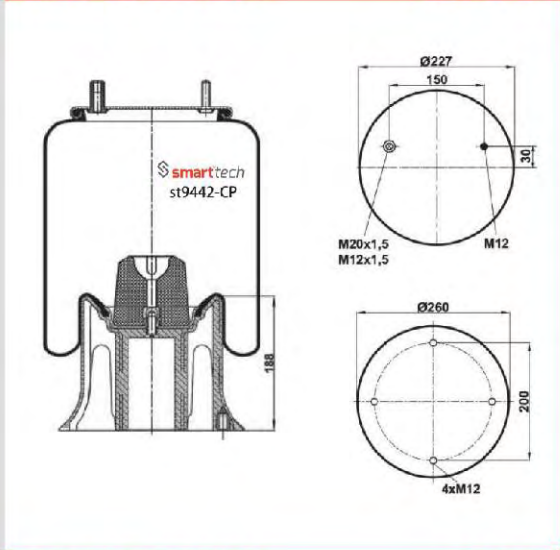

Complete

CROSS REFERENCES   **OEM REFERENCES**   **Order No: 33015699**   **st9242-CP**

FIRESTONE : 1T15M-9   W01 681 9242

GRANNING : 11382
GRANNING : 15699