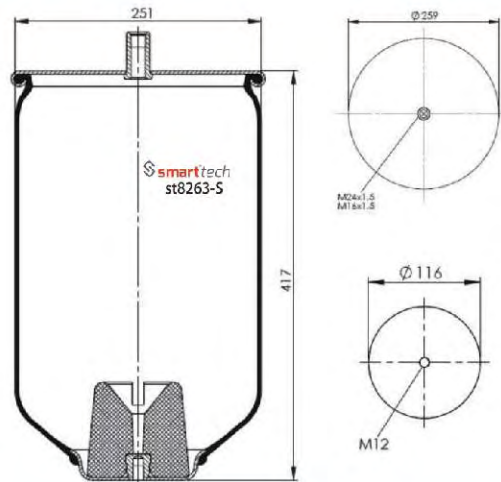

OEM REFERENCES

HENDRICKSON : HS508263

Order No: 46508263

st8263-S

CROSS REFERENCES

FIRESTONE :W01 M58 8608**SA