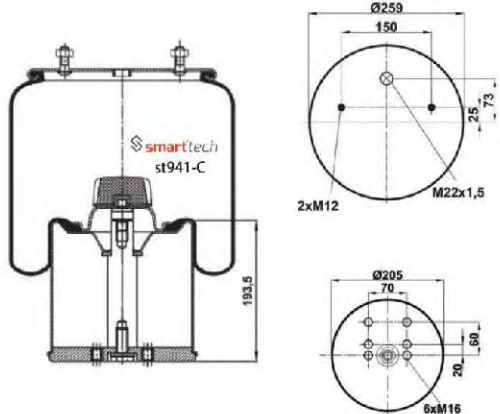

st941-C

Order No: 27940101

OEM REFERENCES

BPW : 05.429.40.10.1
BPW : 05.429.40.28.1
BPW : 05.429.40.36.1
BPW : 05.429.40.59.1
BPW : 05.429.41.14.1
BPW : 05.429.41.23.1
BPW : 05.429.41.27.1
BPW : 05.429.41.53.1
BPW : 05.429.42.19.1
BPW : 05.429.43.21.0
BPW : BPW 30

CROSS REFERENCES

CONTITECH : 941 MB**CA
FIRESTONE : 1T17D-8.3 W01 M58 8619
GOODYEAR : 1R11-701
PHOENIX : 1 DK 21**CA
DUNLOP FR : D11B30
CF GOMMA : 1 TC 300-36 204466
CF GOMMA : 1 TC 300-36 206356