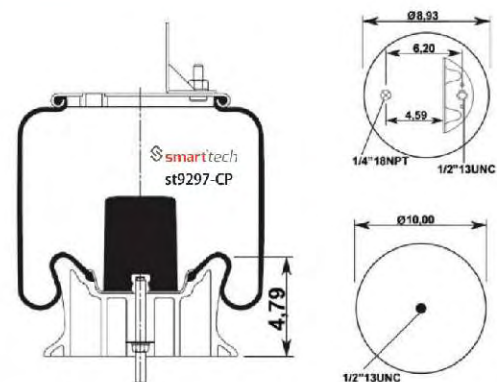

TRIANGLE : 6391 / 8520
 HENDRICKSON TRUCK : 508981
 HENDRICKSON TRUCK : 508982

Order No: 46508981

st9297-CP

FOR AMERICAN VEHICLES

● Bolt Or Stud ○ Threaded Hole

⊗ Combination ⊗ Stud Air Inlet

Original part numbers are only for informative purpose.