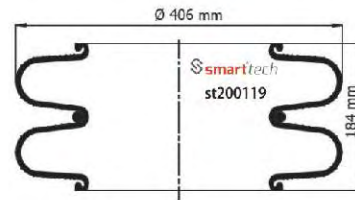

Convuluted

Special for trucks and busses

www.smarttech.com.tr

CROSS REFERENCES   **OEM REFERENCES**   **Order No: 46581558**   **st200118**

AIRKRAFT : 2B-400 113409

GRANNING : 15830

CROSS REFERENCES   **OEM REFERENCES**   **Order No: 46582343**   **st200119**

AIRKRAFT : 2B-400 HYD 114401
DUNLOP : 16x2 RE

CROSS REFERENCES   **OEM REFERENCES**   **Order No: 46582344**   **st200120**

AIRKRAFT : 2B-400 HYD 113400
DUNLOP : 16x2 RE

● Bolt Or Stud   ○ Threaded Hole   ⊗ Combination   ⊗ Stud Air Inlet

Original part numbers are only for informative purpose.