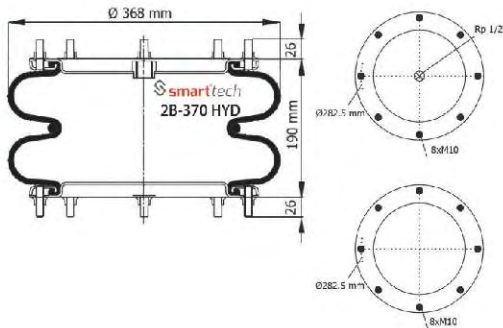

OEM REFERENCES

CROSS REFERENCES

GRANNING : 15822

AIRKRAFT : 2B-370 HYD 113356
DUNLOP : 14x2 RE

st200111

Order No: 46581047