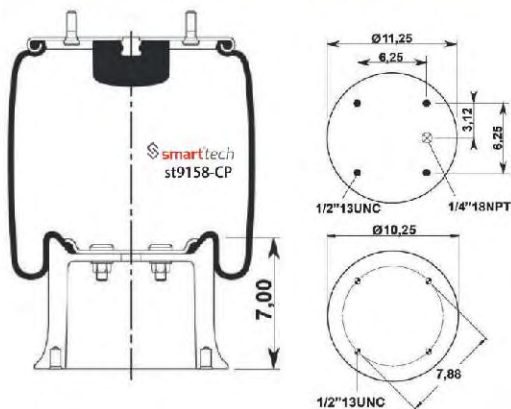

OEM REFERENCES

CROSS REFERENCES

HENDRICKSON CANADA : B-12514-004
HENDRICKSON CANADA : B-12514-011
HENDRICKSON : S-2063
NEWAY : 905-57-005
NEWAY : 905-57-069
NEWAY : 900-44-197
RIDEWELL : 1003589158C
TRIANGLE : 8318 6366

FIRESTONE : 1T19L-11 W01 358 9158
CONTITECH : 4811 N P04
GOODYEAR : 1R14-030 566-28-3-020
GOODYEAR : 1R14-031 566-28-3-020
GOODYEAR : 1R14-054