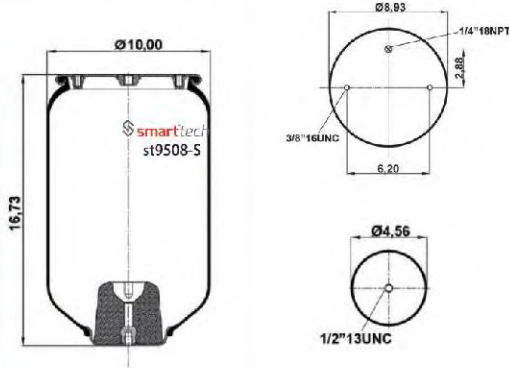

st9508-S

Order No: 35213040