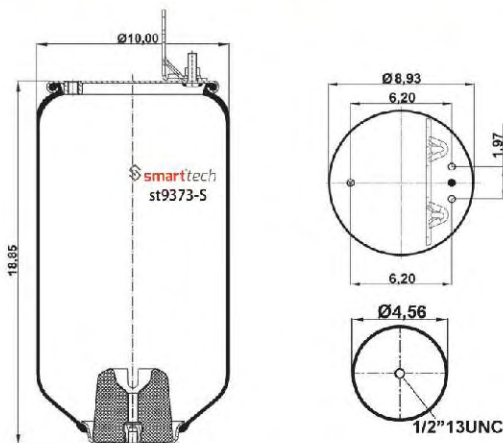

OEM REFERENCES

CROSS REFERENCES

HENDRICKSON : 57122-2

FIRESTONE : 1T15MT-8
FIRESTONE : W01 358 9373**SA
AIRTECH : 39373 P 122202