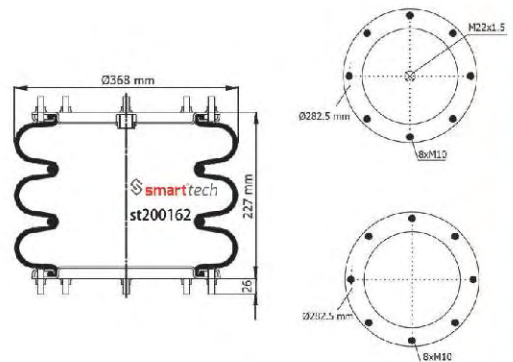

CROSS REFERENCES **OEM REFERENCES** **Order No: 46582170** **st200162**

AIRKRAFT : 3B-370 HYD 115100
DUNLOP : 14 1/2x3 RE

● Bolt Or Stud ○ Threaded Hole ⊗ Combination ⊗ Stud Air Inlet

Original part numbers are only for informative purpose.