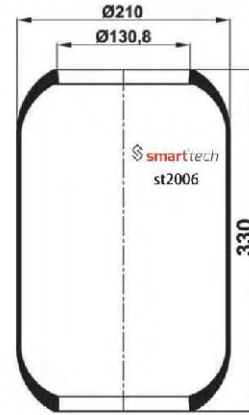

Bellows

CROSS REFERENCES   **OEM REFERENCES**   **Order No: 48681868**   **st2006**

CROSS REFERENCES

OEM REFERENCES
ISUZU : PR-2006