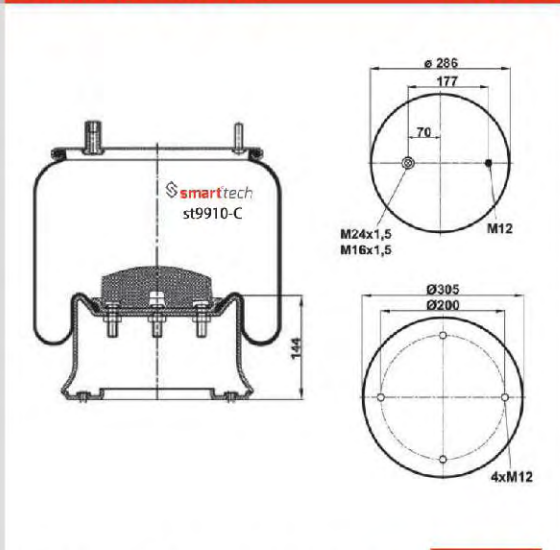

FIRESTONE : 1T19G-12 W01 M58 9910
AIRTECH : 39910 K 133722

NEWAY : M0057000 G
RENAULT : 5 010 239 338

● Bolt Or Stud ○ Threaded Hole ⊗ Combination ⊗ Stud Air Inlet

Original part numbers are only for informative purpose.