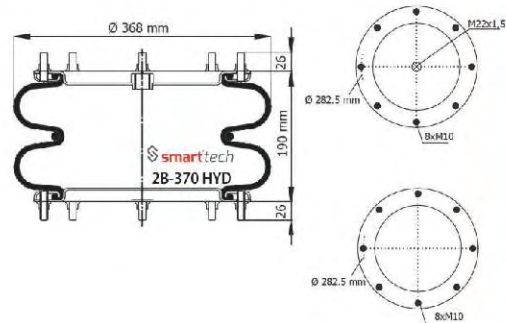

CROSS REFERENCES   **OEM REFERENCES**   **Order No: 46581044**   **st200108**

AIRKRAFT : 2B-370 HYD 113351
DUNLOP : 14x2 RE

TROUILLET : 1001270