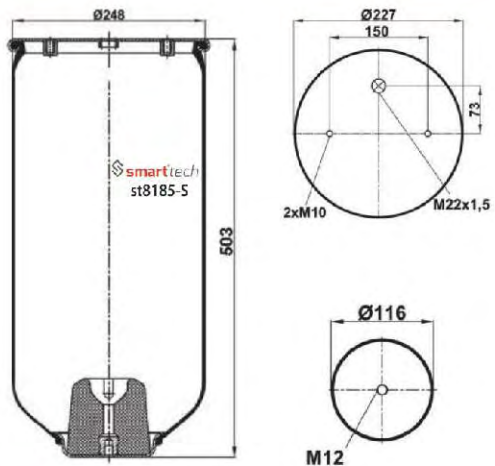

OEM REFERENCES

CROSS REFERENCES

VIBRACOUSTIC : V1DK23F-1***SA

st8185-S

Order No: 84062852