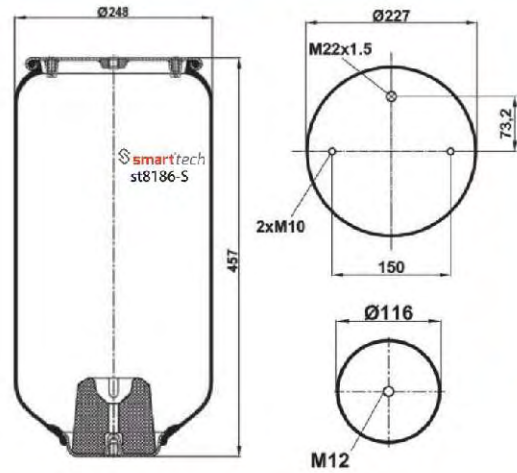

Service Assembly

Special for trucks and busses

www.smarttech.com.tr

SERVICE
ASSEMBLY

CROSS REFERENCES

FIRESTONE :1T15MPW-7 W019688186**SA
GOODYEAR :1R11-764**SA
PHOENIX :1DK20A-1**SA

OEM REFERENCES

WEWELER : US 06316F
SCHMITZ : 751065

Order No: 75751060

st8186-S

CROSS REFERENCES

GOODYEAR :1R11-847**SA