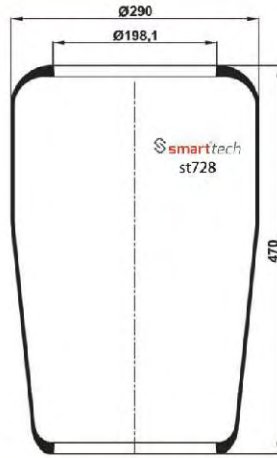

st728

Order No: 66010077