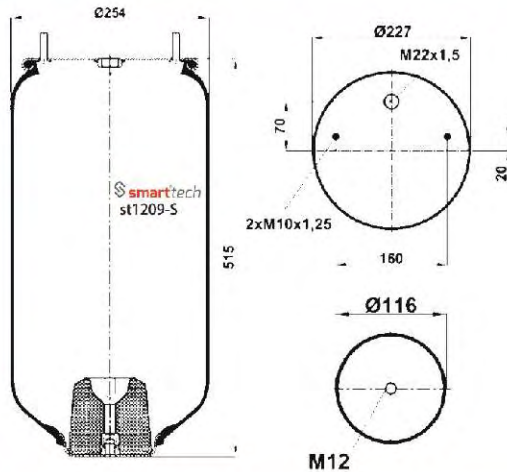

st1209-S

Order No: 99586289

OEM REFERENCES

CROSS REFERENCES

FIRESTONE : W01 M58 6289**SA

st1304-S

Order No: 35129001