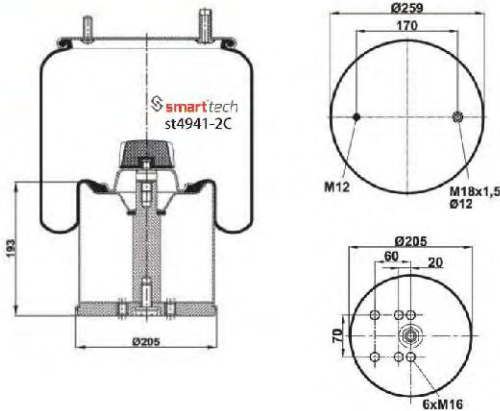

OEM REFERENCES

BPW : BPW 30K
BPW : 05.429.41.56.0

CROSS REFERENCES

CONTITECH : 4940 N P02**CPL

st4941-2C

Order No: 27943250

OEM REFERENCES

BPW : BPW 30
BPW : 05.429.41.25.0