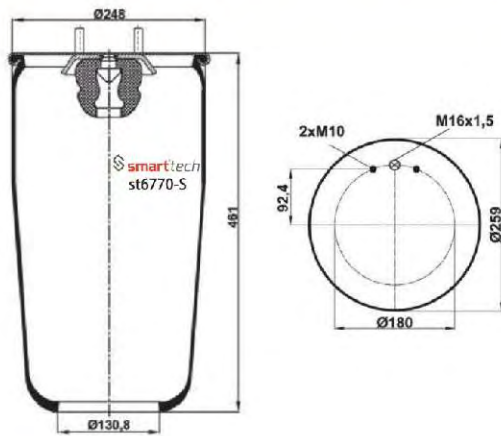

OEM REFERENCES

CROSS REFERENCES

AIRTECH : 36770 K**SA

st6873-S

Order No: 25402004