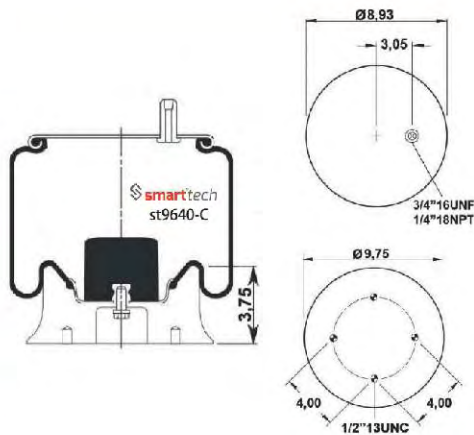

OEM REFERENCES

HENDRICKSON : S20223
HENDRICKSON : HT-190T
HENDRICKSON : HS-190T
TRIANGLE : 8427 6388

CROSS REFERENCES

FIRESTONE : 1T15MT-3 W01 358 9640
CONTITECH : 9 10-12 A 427
GOODYEAR : 1R12-367 566-24-3-076

st9645-CP

Order No: 46723612