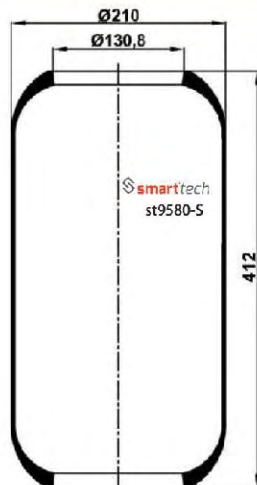

OEM REFERENCES

CROSS REFERENCES

FIRESTONE : W01 358 9541**SA

st9580-S

Order No: 46320126