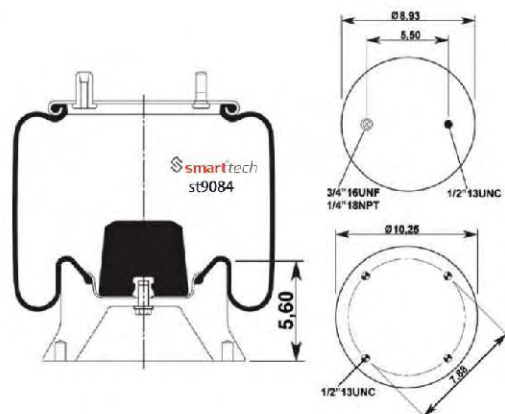

FOR AMERICAN VEHICLES

● Bolt Or Stud   ○ Threaded Hole   ⊗ Combination   ⊗ Stud Air Inlet

Original part numbers are only for informative purpose.