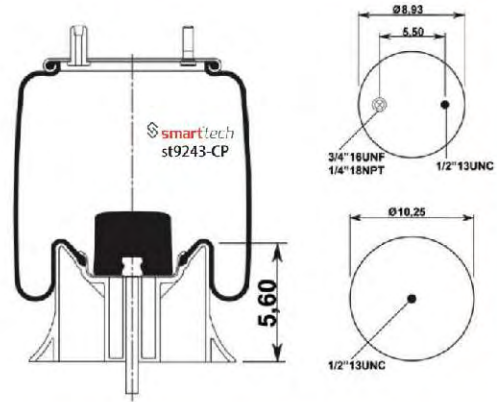

For American Vehicles

Special for trucks and busses

www.smarttech.com.tr

CROSS REFERENCES

FIRESTONE : 1T15M-9 / W01 358 9243
CONTITECH : 9 10-19 P 384
GOODYEAR : 1R12-480 / 566-24-3-066
AIRTECH : 137132 / 39243 KPP

OEM REFERENCES

Order No: 35557112

st9243-CP