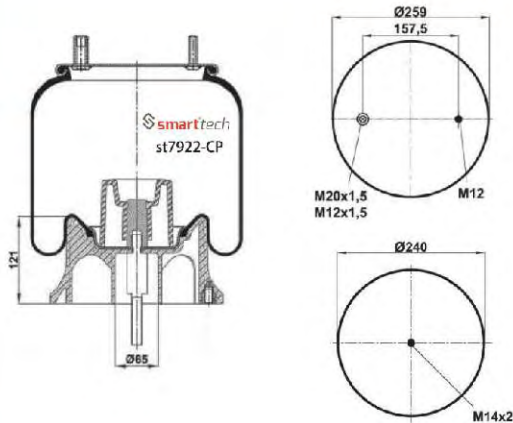

OEM REFERENCES

CROSS REFERENCES

VIBRACOUSTIC : V 1 DK 27 b-1**CPL

st7923-C

Order No: 46507924