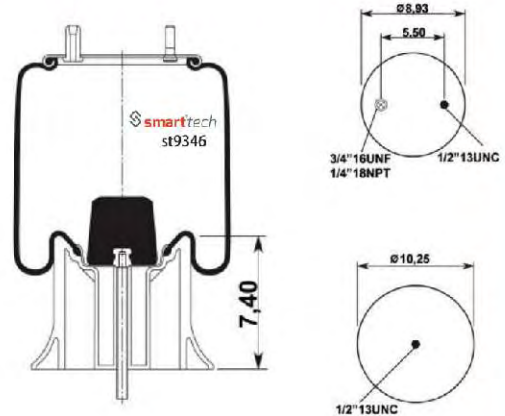

For American Vehicles

Special for trucks and busses

www.smarttech.com.tr

CROSS REFERENCES	OEM REFERENCES
FIRESTONE : 1T15M-9 / W01 358 9346 CONTITECH : 9 10-19 P 470 GOODYEAR : 1R12-439 / 566-24-3-066	TRIANGLE : 6364 / 8470 SAF HOLLAND : 90557126 / AR75112 WATSON & CHALIN : AS0056

Order No: 73557126

st9346

CROSS REFERENCES	OEM REFERENCES
FIRESTONE : 1T15M-2 / W01 358 9366 CONTITECH : 9 10-12 P 488 GOODYEAR : 1R12-487 / 566-24-3-067	TRIANGLE : 6361 / 8488 SAF HOLLAND : 90557160 SAF HOLLAND : 90557210 SAF HOLLAND : 90557225 WATSON & CHALIN : AS0054

Order No: 7355716

st9366