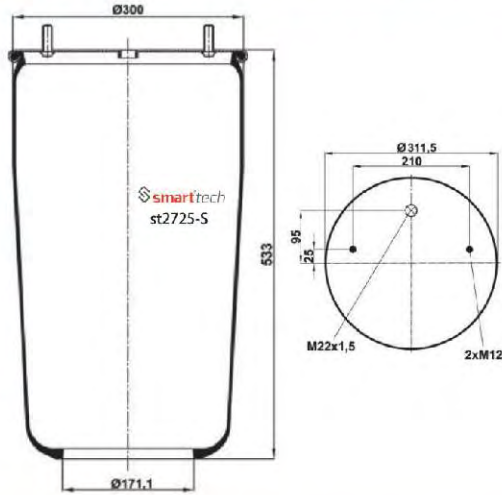

S.A.F : 4.284.3003.01

Order No: 73300301

st2619-S

● Bolt Or Stud ○ Threaded Hole

⊗ Combination ⊗ Stud Air Inlet

Original part numbers are only for informative purpose.

st2725-S

Order No: 99272501