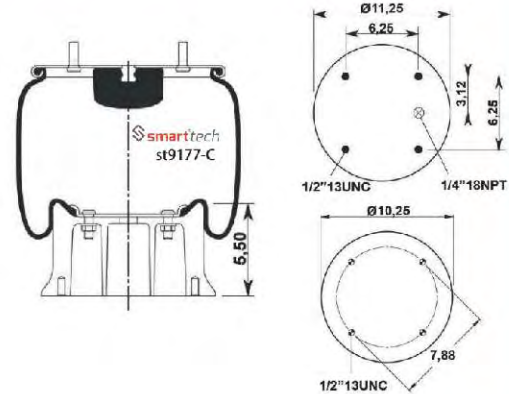

For American Vehicles

Special for trucks and busses

www.smarttech.com.tr

CROSS REFERENCES	OEM REFERENCES
FIRESTONE : 1T19L-7 W01 358 9177	R&S TRUCK&BODY : 1090216
CONTITECH : 4810 N P04	HENDRICKSON TRAILER : S-2065
GOODYEAR : 1R14-028 566-28-3-021	NEWAY : 905-57-003
GOODYEAR : 1R14-029 566-28-3-021	RIDEWELL : 1003589177C
	TRIANGLE : 8316 6365

Order No: 46720650

st9177-C

CROSS REFERENCES	OEM REFERENCES
FIRESTONE : 1T15M-9 W01 358 9192	HENDRICKSON : S-6195
CONTITECH : 9 10-19 P 326	HENDRICKSON : B-6195
GOODYEAR : 1R12-167 566-24-3-066	NEWAY : 905-57-086
	NEWAY : 905-57-108
	TRIANGLE : 8326 6364
	WESTAR PART : 87-79192
	EUCLID PART : E-FS9192
	AUTOMANN PART : 1DK23L-9192
	WATSON & CHALIN : AS-0038
	WATSON & CHALIN : AS-0046

Order No: 46761950

st9192-CP