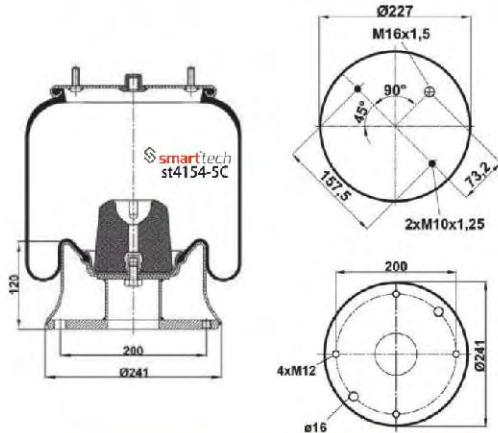

CONTITECH : 4154 N P01**CA AIRTECH : 34154-01 K 132022

(Empty)

● Bolt Or Stud ○ Threaded Hole ⊗ Combination ⊗ Stud Air Inlet

Original part numbers are only for informative purpose.

COMPLETE

st4154-5C

Order No: 74239253