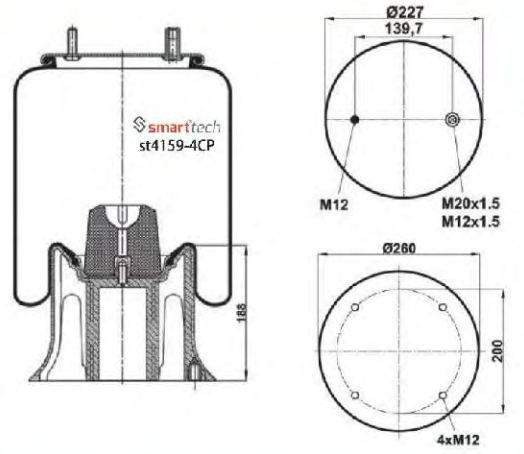

CROSS REFERENCES   **OEM REFERENCES**   **Order No: 35557007**   **st4159-4CP**

FIRESTONE : 1T15M-9 W01 M58 9222

NEWAY : M00557007