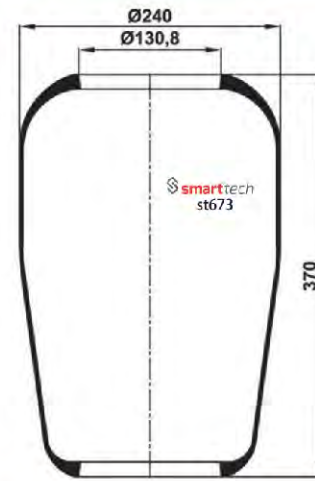

Bellows

CROSS REFERENCES	OEM REFERENCES
CONTITECH : 673 N	BERTOJA : 45402001
FIRESTONE : 1R1A 370 285 W01 095 0198	DAF : 0 627 584
GOODYEAR : 9051	EVO (MB) : A 383 327 00 01
PHOENIX : 1F 21 A	IVECO : 4714025
CF GOMMA : 1SC 285-22 88786	MAGIRUS-DEUTZ : 0249 1566
TAURUS : B 141	MERCEDES-BENZ : A 383 327 00 01
	VAN HOOB : 624319-860
	VOLVO : 1 611 776
	VOLVO : 6135049

Order No: 62270001

st673