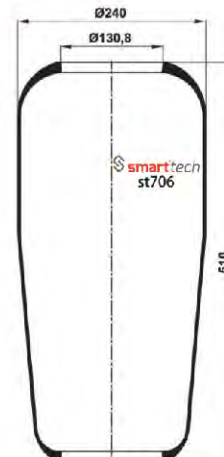

CROSS REFERENCES	OEM REFERENCES
CONTITECH : 706 N1	M.A.N : 81.43601.0096
	M.A.N : 81.43601.0098
	M.A.N : 81.43601.0101
	M.A.N : 81.43601.0127
	M.A.N : 81.43601.0139

Order No: 66010096

st706