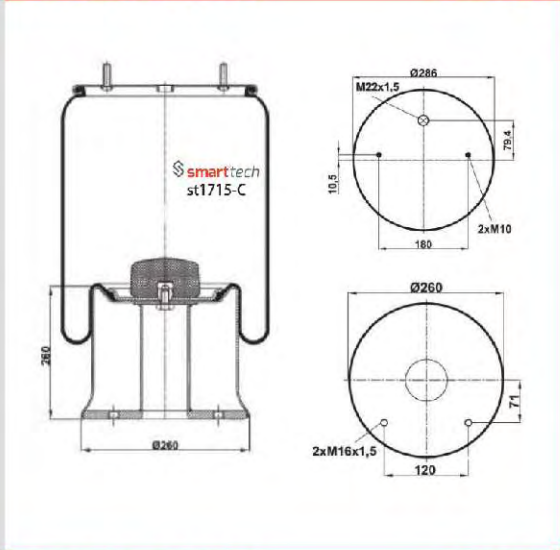

Complete

CROSS REFERENCES   **OEM REFERENCES**   **Order No: 25006557**   **st1715-C**

CROSS REFERENCES	OEM REFERENCES
CF GOMMA : 1T19-E6 201715 AIRTECH : 30076 K 133222	

CROSS REFERENCES	OEM REFERENCES