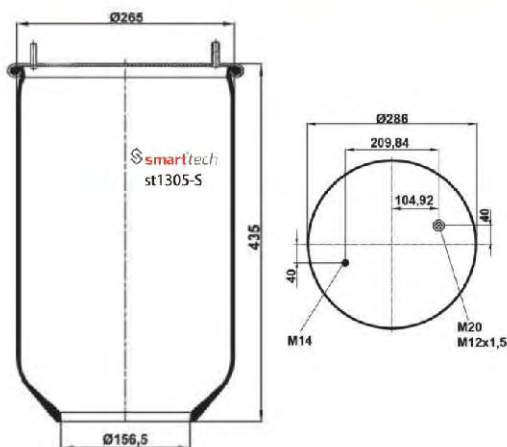

OEM REFERENCES

CROSS REFERENCES

DUNLOP FR : D13B05
AIRTECH : 391305 K**SA 131582

KAISER : F 01004307