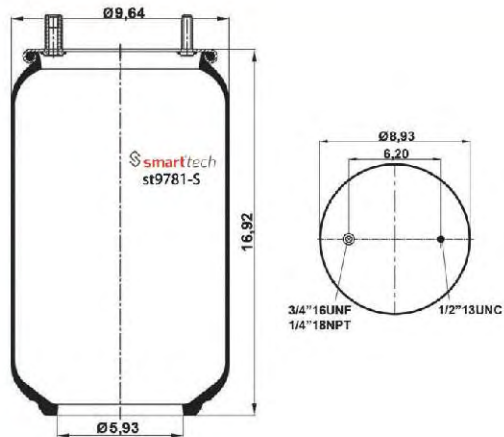

OEM REFERENCES

FREIGHTLINER : 16-15595-000
FREIGHTLINER : 16-15595-001
FREIGHTLINER : 16-15595-002
FREIGHTLINER : 16-13810-000
FREIGHTLINER : 16-13810-001
FREIGHTLINER : 16-13810-002
FREIGHTLINER : 16-1673-000
FREIGHTLINER : 681-320-0017
RIDEWELL : 1003589780C
TRIANGLE : 8382
WATSON & CHALIN : AS-0147-1G
WATSON & CHALIN : AS-0182

CROSS REFERENCES

CONTITECH : 9 10S-16 A 382**SA
FIRESTONE : 1T15ZR-6 W01 358 9781**SA
GOODYEAR : 1R12-303**SA
AIRTECH : 32303 K**SA 134522

st9935-S

Order No: 35557156