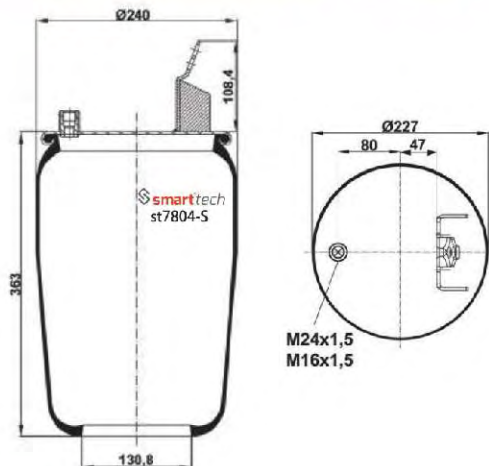

OEM REFERENCES

VOLVO : 3171694
VOLVO : 20427801
VOLVO : 20427804
VOLVO : 20456154
VOLVO : 20531986
VOLVO : 20582209

CROSS REFERENCES

CONTITECH : 6606 N P01**SA