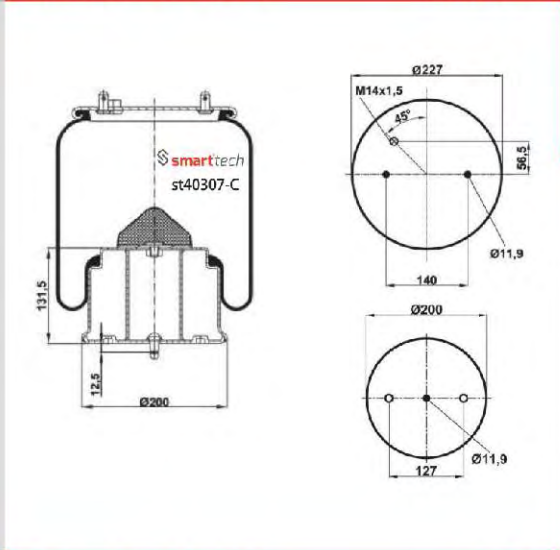

CROSS REFERENCES   **OEM REFERENCES**   **Order No: 72440309**   **st40307-C**

AIRTECH : 330307 K 134682

SCANIA : 1440307
SCANIA : 470919
SCANIA : 475149