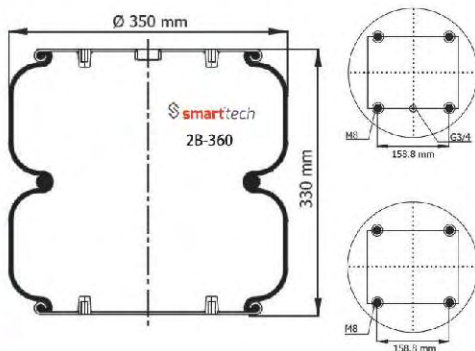

OEM REFERENCES

CROSS REFERENCES

AIRKRAFT : 2B-360 113451
PHOENIX : SP 2B 34R-b