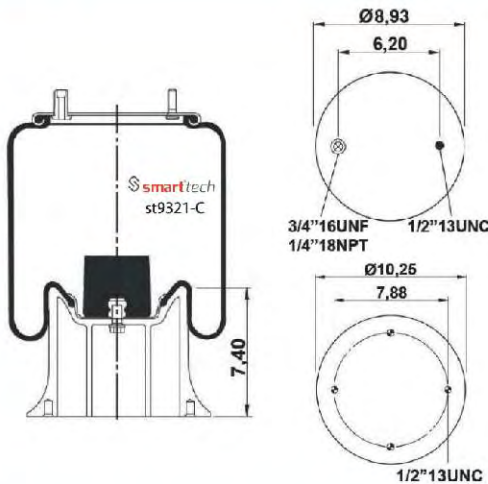

st9321-C

Order No: 46501304

OEM REFERENCES

HENDRICKSON : NS 501304
WATSON & CHALIN : AS-0036
WESTAR PART : 87-79321
EUCLID PART : E-FS9321
AUTOMANN PART : 1DK23N-9321
TRIANGLE : 8361 6373

CROSS REFERENCES

FIRESTONE : 1T15M-11 W01 358 9321
GOODYEAR : 1R12-256 566-24-3-090
AIRTECH : 135022