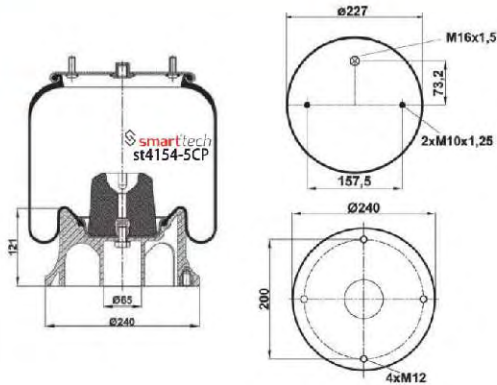

OEM REFERENCES

RENAULT V.I : 5 010 294 252 B
RENAULT V.I : 5 010 239 252

CROSS REFERENCES

CONTITECH : 4154 N P05

st4154-6C

Order No: 72320152