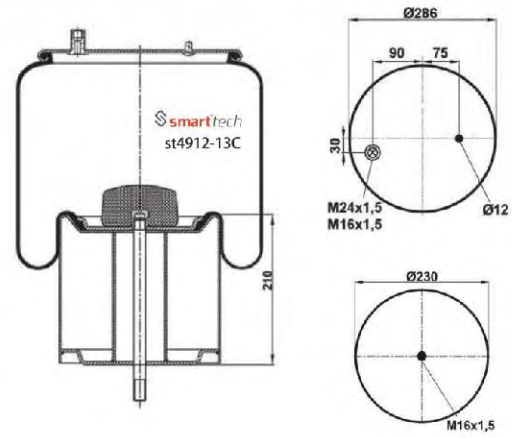

Complete

CROSS REFERENCES	OEM REFERENCES
CONTITECH : 4912NP13	RENAULT : 5.010.600.328

Order No: 74600329

st4912-13C