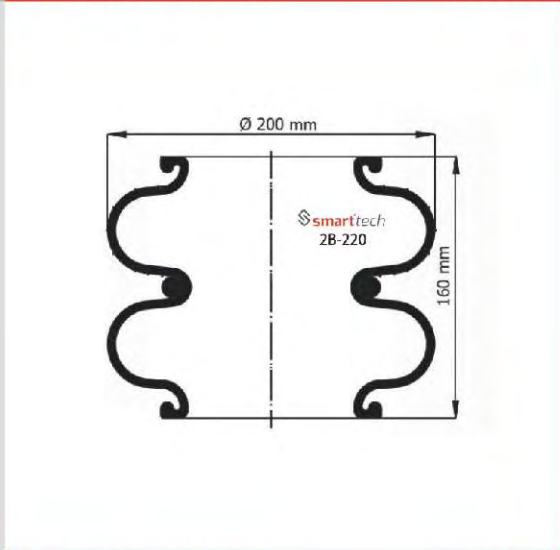

CROSS REFERENCES   **OEM REFERENCES**   **Order No: 46586818**   **st200024**

AIRKRAFT : 2B-200 113060

FRUEHAUF : F48054M80A04
GRANNING : 15803 / A06030604
SAMRO : H2500188