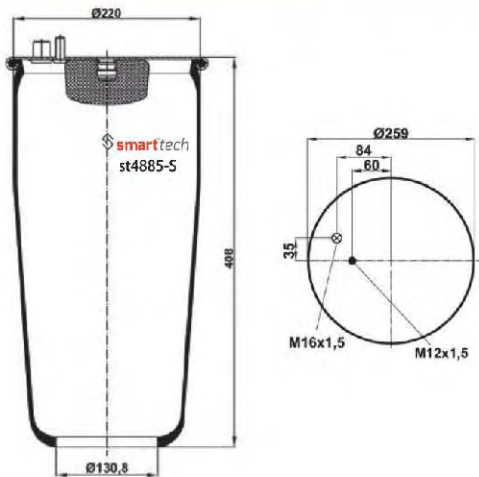

CROSS REFERENCES

CONTITECH : 4884 N1 P01

st4885-S

Order No: 66010160