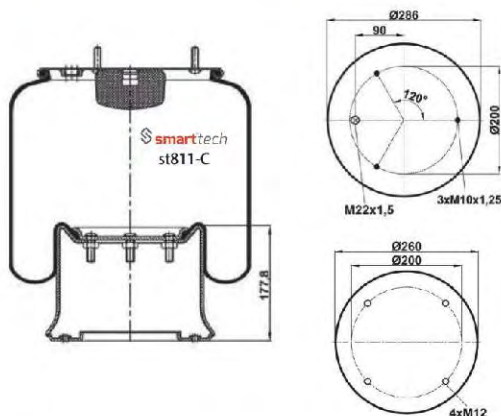

st811-C

Order No: 33526823

OEM REFERENCES

CROSS REFERENCES

DAF : 1 384 274
RENAULT V.I : 5000 745 918

CONTITECH : 811 MB
GOODYEAR : 1 R 14-718
DUNLOP FR : D13B34
CF GOMMA : 1 T 19 E-2 203878
TAURUS : KR 622-26