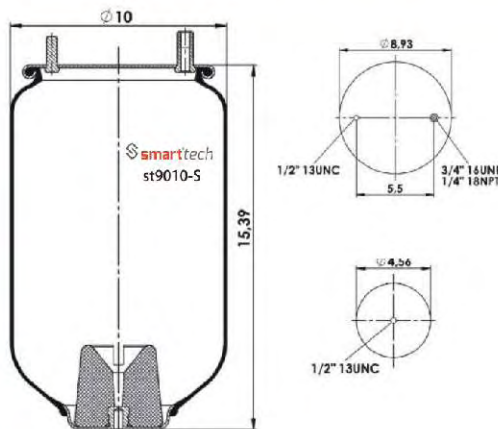

st8929-S

Order No: 46100015

OEM REFERENCES

CROSS REFERENCES

FIRESTONE : W01 358 8929**SA

st9010-S

Order No: 46711565

OEM REFERENCES

CROSS REFERENCES

FIRESTONE : W01 358 9010**SA

st9039-S

Order No: 63216134

OEM REFERENCES

CROSS REFERENCES

BELLE TRAILERS : BT0321
HENDRICKSON : NA 1808
HENDRICKSON : B2064
NEWAY : 905 570 11
NEWAY : 905 570 23
NEWAY : 90557085
R.O.R./MERITOR : 21208939
R.O.R./MERITOR : 2121 1613
R.O.R./MERITOR : 21216135

CONTITECH : 4150 N P04
FIRESTONE : 1T15M-0 W01 358 9039**SA
GOODYEAR : 1R12-095**SA
TAURUS : KR 500-9039**SA
TAURUS : KR 500-22SU**SA

FOR AMERICAN
VEHICLES