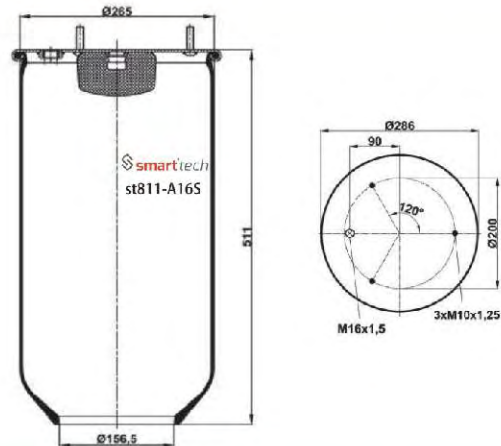

OEM REFERENCES

CROSS REFERENCES

AIRTECH : 3811-07 P 121321

st811-22S

Order No: 33067306