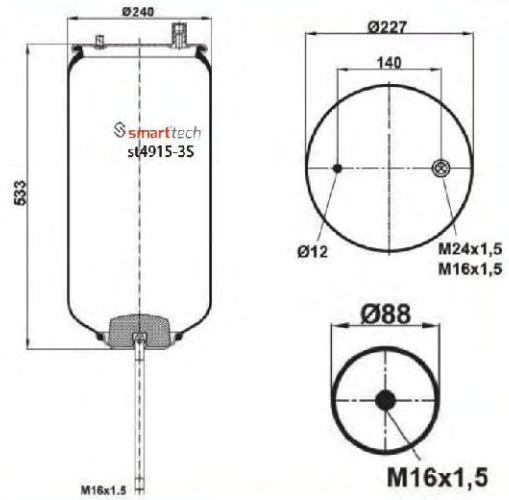

Service Assembly

Special for trucks and busses

www.smarttech.com.tr

SERVICE
ASSEMBLY

CROSS REFERENCES

CONTITECH : 4915 N P03

OEM REFERENCES

RENAULT V.I : 5001 855 856

Order No: 74855856

st4915-3S

CROSS REFERENCES

CONTITECH : 4916 N1 P07