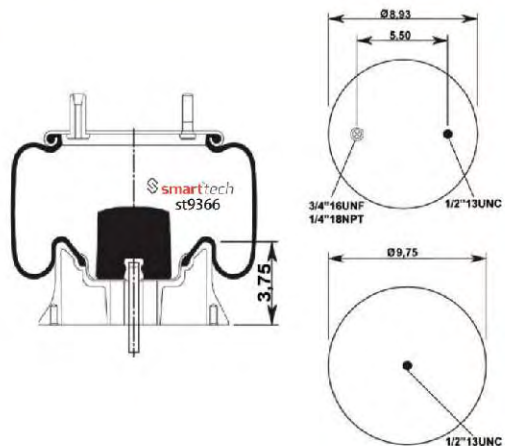

CROSS REFERENCES	OEM REFERENCES
FIRESTONE : 1T15V-8 / W01 358 9471 CONTITECH : 9 10-17.5 P 502 GOODYEAR : 1R12-372 GOODYEAR : 1R12-504 / 566-24-3-066 GOODYEAR : 1R12-552 / 566-24-3-038	TRIANGLE : 6391 / 8502 SAF HOLLAND : 90557146 SAF HOLLAND : 90557177 SAF HOLLAND : 90557182 SAF HOLLAND : 90557212 SAF HOLLAND : 90557214

Order No: 73557146

st9471