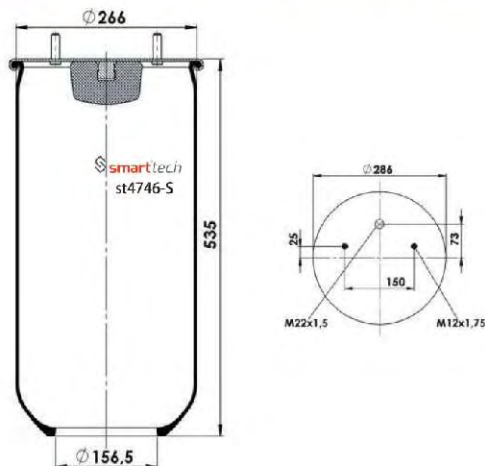

OEM REFERENCES

HENDRICKSON : QE100003**SA

CROSS REFERENCES

FIRESTONE : W01 M58 8769**SA
GOODYEAR : 1R14-746**SA