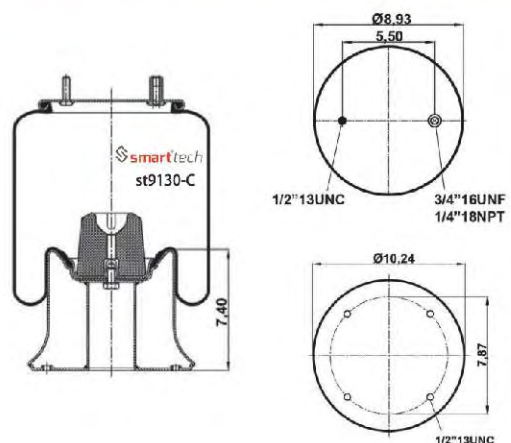

Order No: 46213161

st9130-C

FOR AMERICAN
VEHICLES

● Bolt Or Stud ○ Threaded Hole

⊗ Combination ⊗ Stud Air Inlet

Original part numbers are only for informative purpose.

st9130-8C

Order No: 46213168