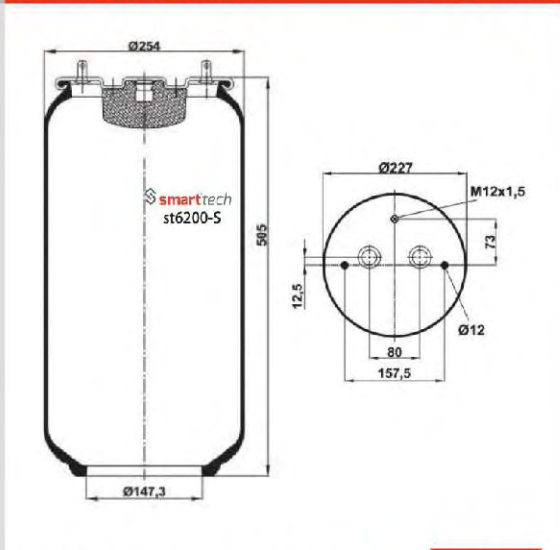

● Bolt Or Stud   ○ Threaded Hole   ⊗ Combination   ⊗ Stud Air Inlet

Original part numbers are only for informative purpose.