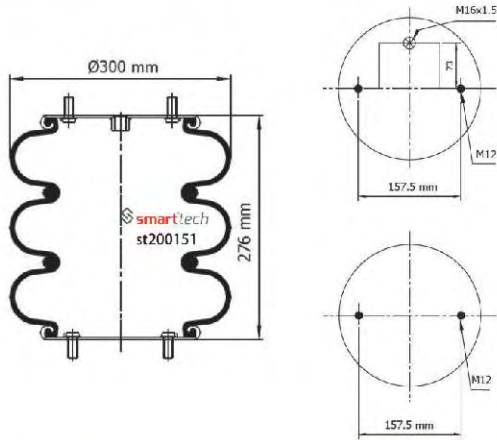

ROLFO : 112321

● Bolt Or Stud ○ Threaded Hole ⊗ Combination ⊗ Stud Air Inlet

Original part numbers are only for informative purpose.

st200151

Order No: 46588021

OEM REFERENCES

ROLFO : 112273

CROSS REFERENCES