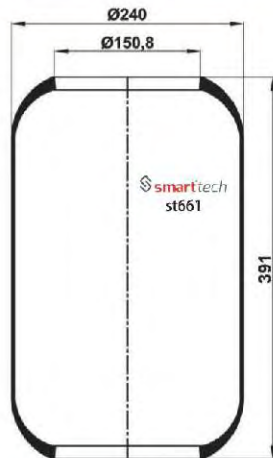

CROSS REFERENCES

CONTITECH	: 644 N
FIRESTONE	: 1R1A 390 295 W01 095 0118
GOODYEAR	: 8017
PHOENIX	: 1,00E+021
DUNLOP UK	: PNP301470101
DUNLOP FR	: D11 S01
CF GOMMA	: 1S 285-24 - 92574
TAURUS	: BL 121
TAURUS	: B 121

st661

Order No: 66120144