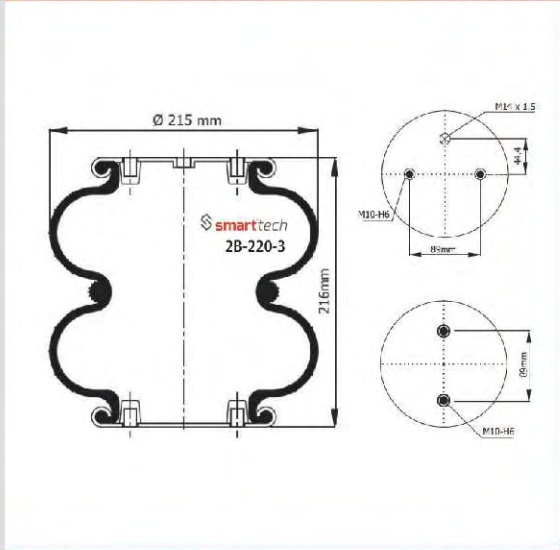

Convuluted

Special for trucks and busses

www.smarttech.com.tr

CROSS REFERENCES   **OEM REFERENCES**   **Order No: 72387283**   **st200040**

AIRKRAFT : 2B-220-3 113018
SCANIA : 1387283

SCANIA : 1387283

CROSS REFERENCES   **OEM REFERENCES**   **Order No: 46586143**   **st200041**

AIRKRAFT : 2B-220 113006