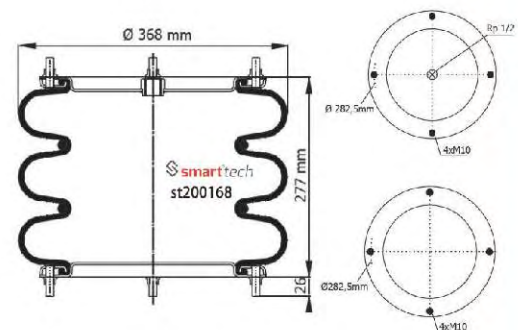

AIRKRAFT : 3B-370 HYD 115111
DUNLOP : SP 2526 RE 14 1/2x3 RE

GRANNING : 15827

● Bolt Or Stud ○ Threaded Hole ⊗ Combination ⊗ Stud Air Inlet

Original part numbers are only for informative purpose.

st200169