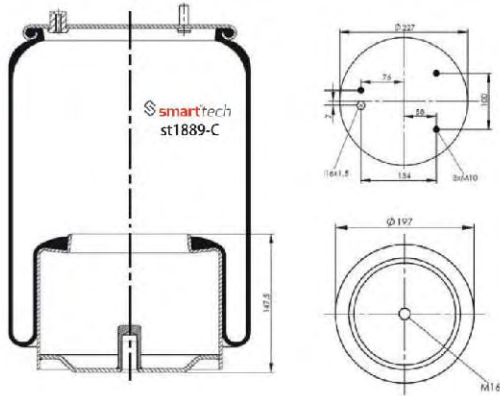

CROSS REFERENCES	OEM REFERENCES

CROSS REFERENCES **OEM REFERENCES** **Order No: 99185002** **st1850-C**

CROSS REFERENCES	OEM REFERENCES
CONTITECH : 1850NP01	

CROSS REFERENCES	OEM REFERENCES

st1889-C

Order No: 99188903