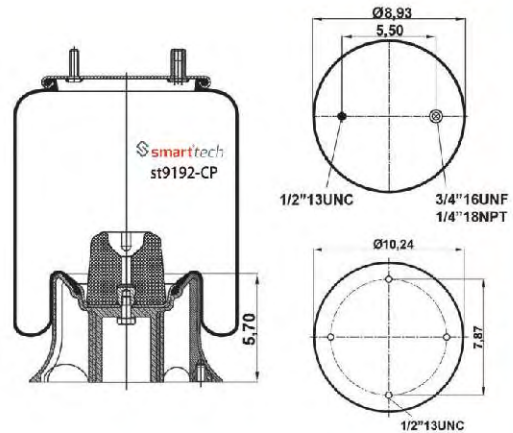

CROSS REFERENCES	OEM REFERENCES
FIRESTONE : W01 358 9213	WESTAR PART : 87-79213
CONTITECH : 9 10-16 P 441	EUCLID PART : E-FS9213
GOODYEAR : 1R12-090 566-24-3-038	AUTOMANN PART : 1DK23K-9213
AIRTECH : 135102	

Order No: 35557128

st9213-CP