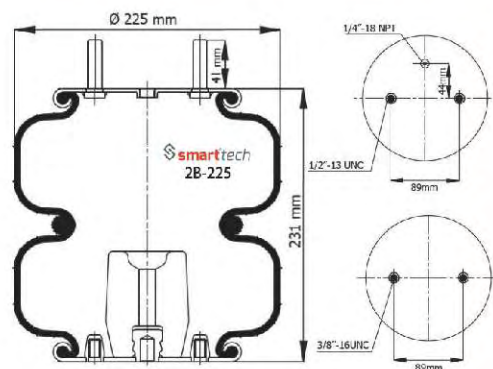

● Bolt Or Stud   ○ Threaded Hole   ⊗ Combination   ⊗ Stud Air Inlet

Original part numbers are only for informative purpose.