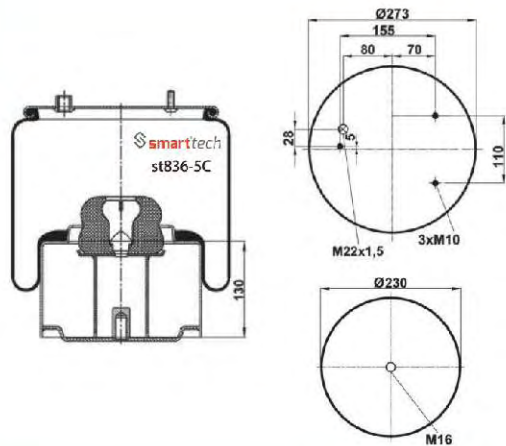

OEM REFERENCES

VDL BUS : 1 153 933

CROSS REFERENCES

CONTITECH : 836 N P05

st836-6C

Order No: 33526621