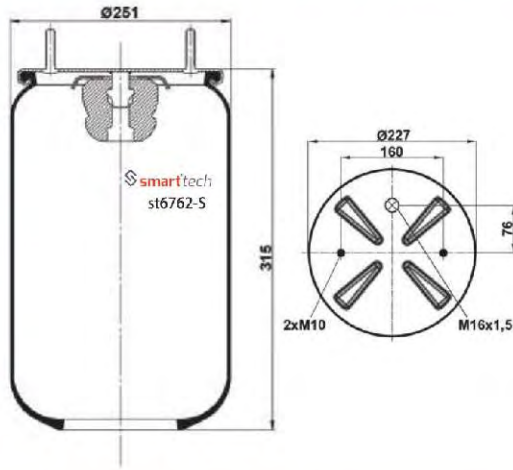

st6762-S

Order No: 85479801

OEM REFERENCES

CROSS REFERENCES

AIRTECH : 36762 P

st6770-S

Order No: 85554769