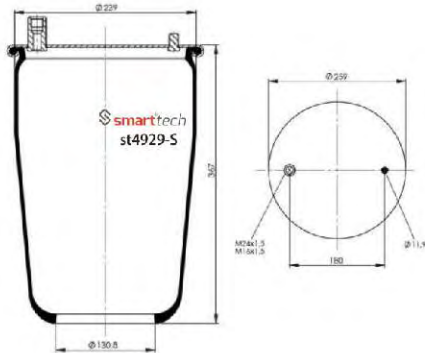

st4925-S

Order No: 85075368

OEM REFERENCES

CROSS REFERENCES

AIRTECH : 34925 K**SA 132002

st4929-S

Order No: 9962900

OEM REFERENCES

CROSS REFERENCES

CONTITECH : 4929 N P01 RT**SA

st4940-2S

Order No: 27941560

OEM REFERENCES

CROSS REFERENCES

BPW : BPW 30K
BPW : 05.429.41.56.0

CONTITECH : 4940 N P02