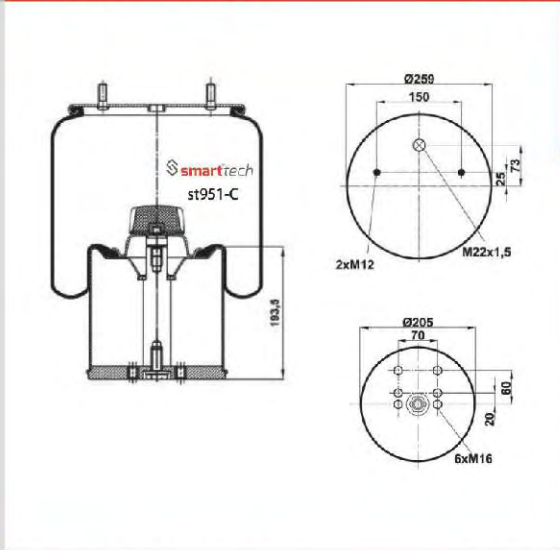

CROSS REFERENCES   **OEM REFERENCES**   **Order No: 27940721**   **st951-C**

CONTITECH : 951 MB**CA

BPW : 05.429.40.72.0
BPW : 05.429.42.72.0