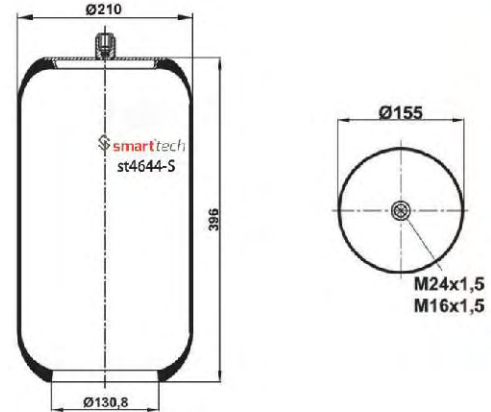

www.smarttech.com.tr

SERVICE
ASSEMBLY

CROSS REFERENCES

CONTITECH : 4644 N

OEM REFERENCES

EVO-BUS : A 629 327 00 01

Order No: 62270005

st4644-S