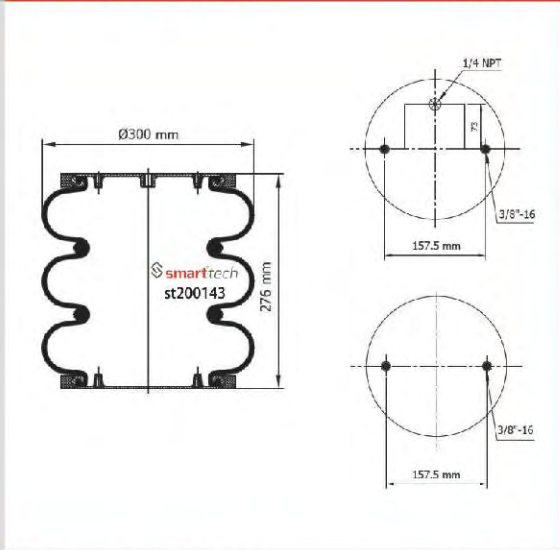

CROSS REFERENCES   **OEM REFERENCES**   **Order No: 46580272**   **st200144**

AIRKRAFT : 3B-310 HYD 116004
FIRESTONE : 38