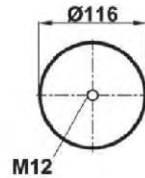

OEM REFERENCES

CROSS REFERENCES

CONTITECH : 811 NTB
FIRESTONE : 1T19L-10 W01 M58 0747

st909NT

Order No: 66010050