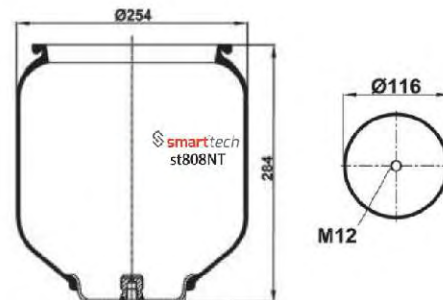

st113-150S

CROSS REFERENCES

CONTITECH : 808 NT

OEM REFERENCES

MAN : 81.43601.0044

Order No: 66010044

st808NT

● Bolt Or Stud ○ Threaded Hole