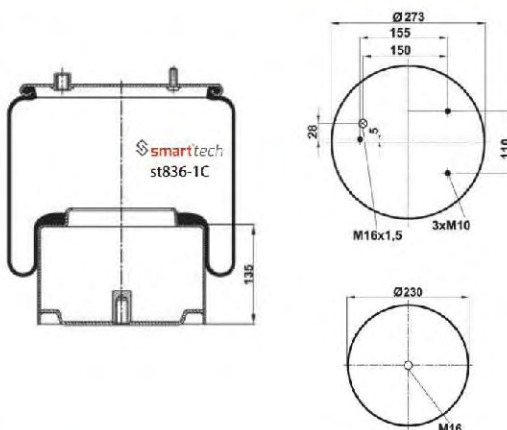

OEM REFERENCES

CROSS REFERENCES

DAF :0 388 165

CONTITECH :836 M K1
FIRESTONE :1T17AR-4.5 W01 M58 8722
GOODYEAR :1R 12-712
PHOENIX :1 DF 25-11
DUNLOP FR :D13B32
TAURUS :KR 721-06