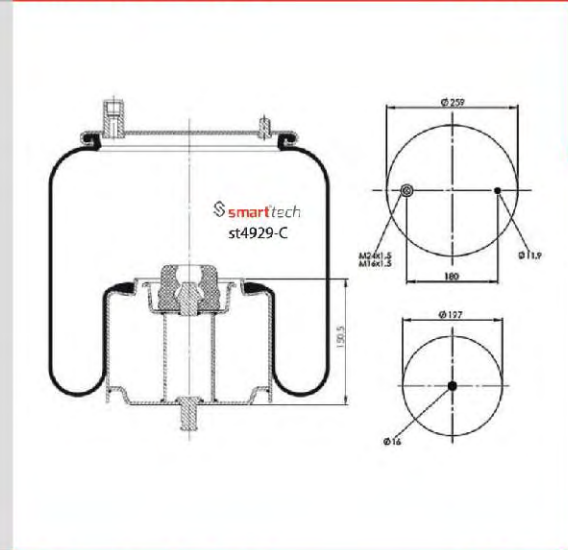

CROSS REFERENCES	OEM REFERENCES	Order No: 99492901	st4929-C

CONTITECH : 4929 N P01 RT