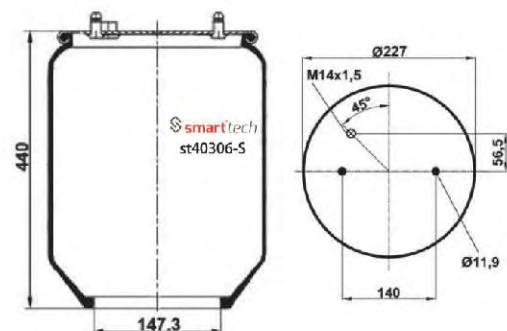

OEM REFERENCES

CROSS REFERENCES

AIRTECH : 330306 K**SA 135482