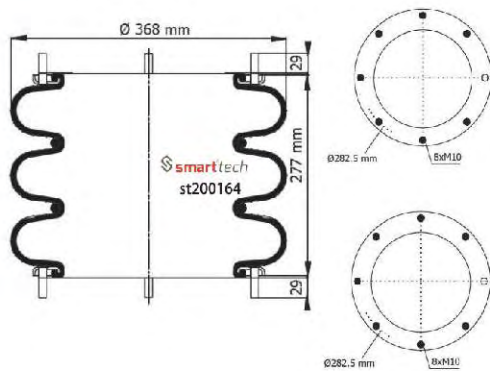

OEM REFERENCES

CROSS REFERENCES

AIRKRAFT : 3B-370 HYD 115102
DUNLOP : 14 1/2x3 RE

st200165

Order No: 46582009