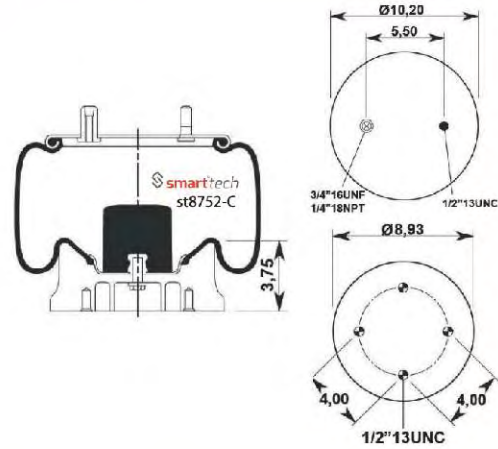

For American Vehicles

Special for trucks and busses

www.smarttech.com.tr

CROSS REFERENCES	OEM REFERENCES
FIRESTONE : 1T17B-5 W01 358 8752 CONTITECH : 10 10-15 S 518 GOODYEAR : 1R13-097 566-26-3-050	RIDEWELL : 1003588752C SUSPENSION INC. : 201642 TRIANGLE : 8518 6390 WATSON & CHALIN : AS-0084

Order No: 46588752

st8752-C