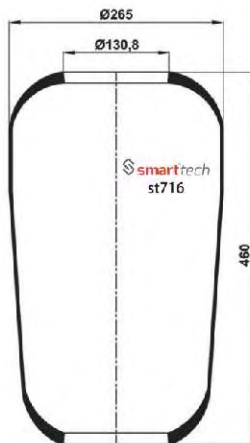

CROSS REFERENCES

CONTITECH : 715 N
FIRESTONE : 1R1C 335 310 W01 095 0087
GOODYEAR : 8015
PHOENIX : 1F 25
DUNLOP UK : PNP304890101
CF GOMMA : 1SC 310-16 - 93518
TAURUS : B 114

st716

Order No: 66010039