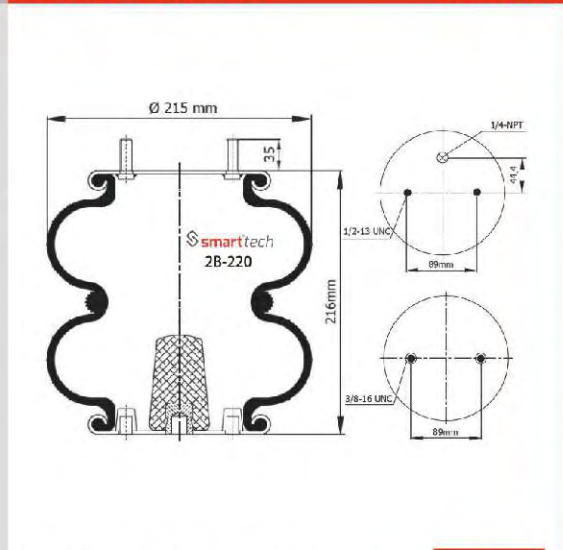

● Bolt Or Stud   ○ Threaded Hole   ⊗ Combination   ⊗ Stud Air Inlet

Original part numbers are only for informative purpose.