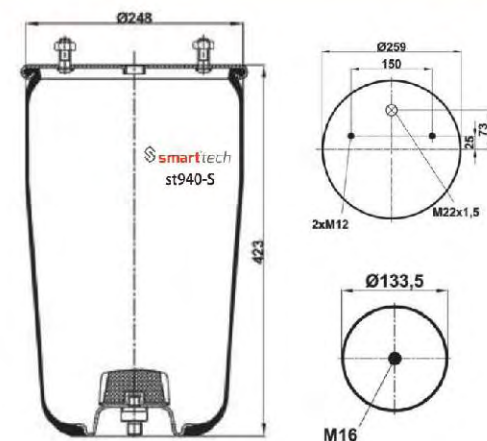

OEM REFERENCES

BPW : BPW 30K
BPW : 05.429.40.91.0

Order No: 27940910

st940-S

● Bolt Or Stud ○ Threaded Hole

⊗ Combination ⊗ Stud Air Inlet

Original part numbers are only for informative purpose.

st941-S