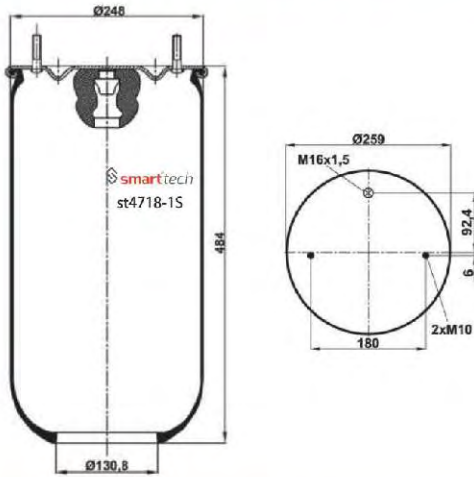

st4718-1S

Order No: 85079718

OEM REFERENCES

VOLVO : 101075363
VOLVO : 20 554 759

CROSS REFERENCES

CONTITECH : 4718 N P01**SA

st4737-1S

Order No: 62200321