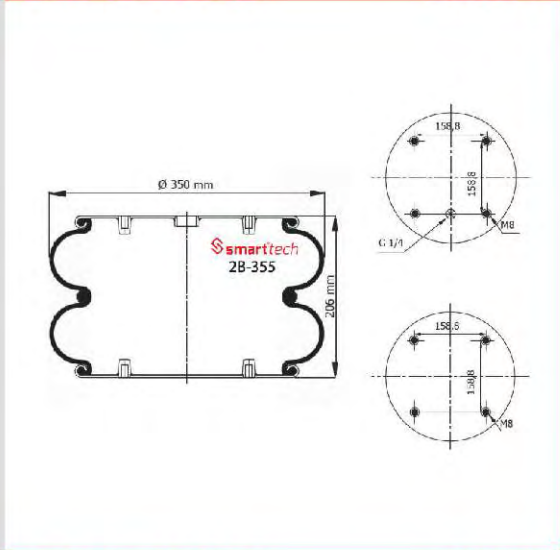

Convuluted

Special for trucks and busses

www.smarttech.com.tr

CROSS REFERENCES   **OEM REFERENCES**   **Order No: 33307061**   **st200094**

AIRKRAFT : 2B-355 113460

CROSS REFERENCES   **OEM REFERENCES**   **Order No: 46587140**   **st200095**

AIRKRAFT : 2B-355 113464
FIRESTONE : W01 358 7140
FIRESTONE : W01 681 7110
GOODYEAR : 2 B 14-359
TAURUS : KF 221-7140

GARNING : 1015 / 15663
HENDRICKSON : B-3184
RIDEWELL : 1003587140C
WATSON & CHALIN : AS-0008