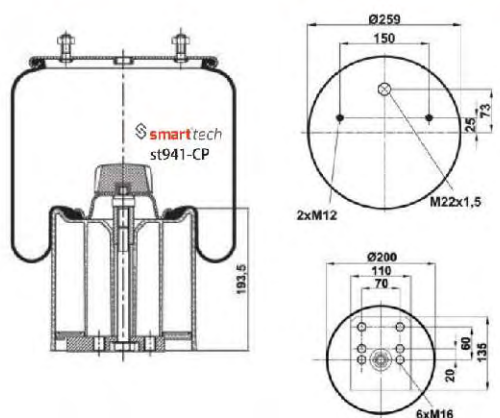

st941-CP

Order No: 27943200

OEM REFERENCES

BPW : BPW 30
BPW : 05.429.43.20.0

CROSS REFERENCES

CONTITECH : 941 MB**CPL
FIRESTONE : 1T17D-8.3 W01M588619**CPL
GOODYEAR : 1R11-743
PHOENIX : 1 DK 21**CPL
DUNLOP FR : D11B30**CPL
CF GOMMA : 1 TC 300-36