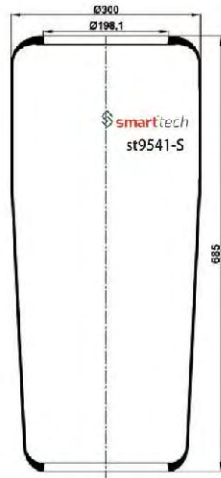

OEM REFERENCES

CROSS REFERENCES

FIRESTONE : W01 358 9508**SA

st9541-S

Order No: 46811005