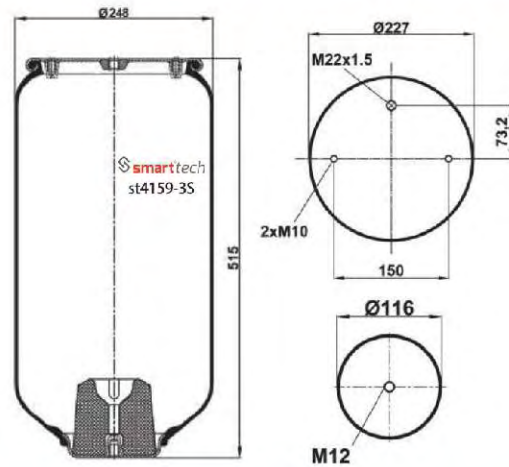

OEM REFERENCES

Order No: 99415937

st4159-3S

CROSS REFERENCES

AIRTECH : 34159-04 P 121682