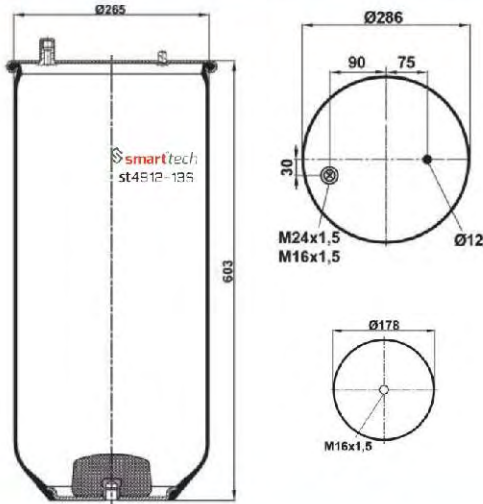

OEM REFERENCES

RENAULT : 5.010.557.355

CROSS REFERENCES

CONTITECH : 4912NP10**SA

st4912-13S

Order No: 74600328

OEM REFERENCES

RENAULT : 5.010.600.328

CROSS REFERENCES

CONTITECH : 4912NP13**SA

st4913-2S

Order No: 72379373