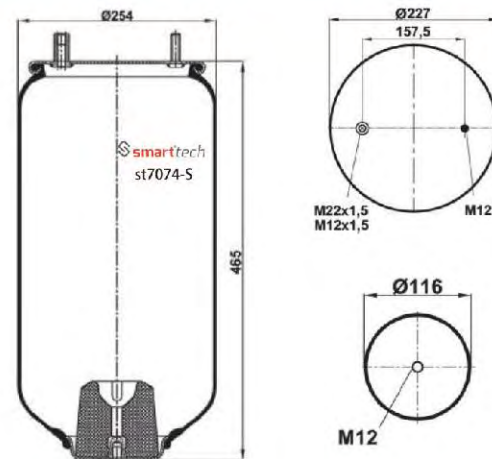

OEM REFERENCES

R.O.R./MERITOR : 21222442
WEWELER : US07074

Order No: 63222447

st7074-S