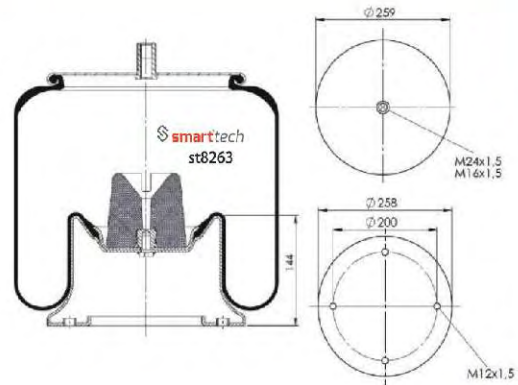

CROSS REFERENCES	OEM REFERENCES
GOODYEAR : 1R11-847 566-22-3-525	HENDRICKSON : HS508263

Order No: 46508264

st8263