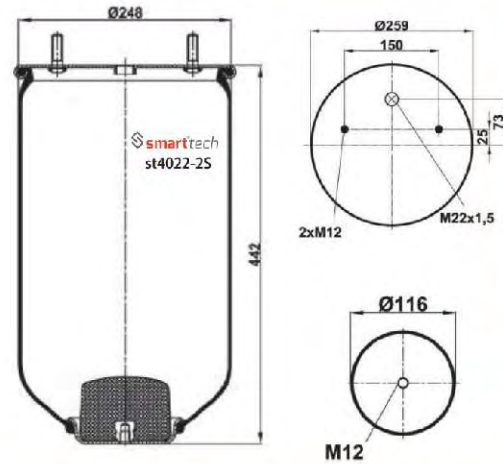

Service Assembly

Special for trucks and busses

www.smarttech.com.tr

SERVICE
ASSEMBLY

CROSS REFERENCES	OEM REFERENCES
FIRESTONE : 1T17BS-6 W01 M58 0756 GOODYEAR : 1 R 11-709 TAURUS : UR 725-28T SPRINGRIDE : D11U40	S.A.F : 3.229.0029.00 S.A.F : 3.229.0033.00 S.A.F : 4.284.3006.00

Order No: 73002907

st4022-2S

CROSS REFERENCES	OEM REFERENCES
CONTITECH : 4022 N P02 FIRESTONE : 1T17BS-6 W01 M58 0756**SA GOODYEAR : 1 R 11-709**SA TAURUS : UR 725-28T SPRINGRIDE: D11U40	S.A.F : 3.229.0029.00 S.A.F : 3.229.0033.00 S.A.F : 4.284.3006.00

Order No: 73002900

st4022-6S