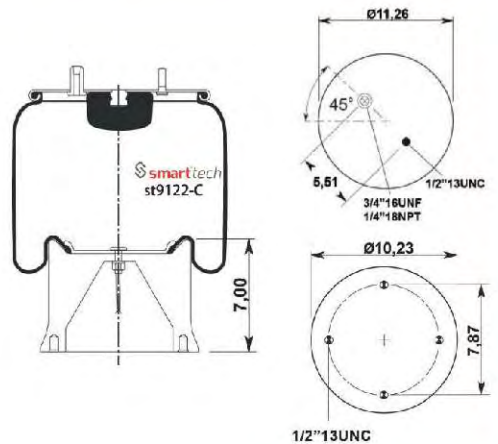

OEM REFERENCES

HENDRICKSON : B 3830
HENDRICKSON : S-3467
HENDRICKSON : S-3830
HENDRICKSON : B-12514-008
HENDRICKSON : B-12514-010
VIBRACOUSTIC : V 1 D 28 C-9122
T.E.C. : 506003
NEWAY : 90557 020
NEWAY : 90557 071
NEWAY : 90557 076
NEWAY : 90557 077
REYCO : 12883-02
RIDEWELL : 1003589122C
SAUER : P50-732
WATSON & CHALIN : AS-0023

Order No: 46506004

st9122-CP