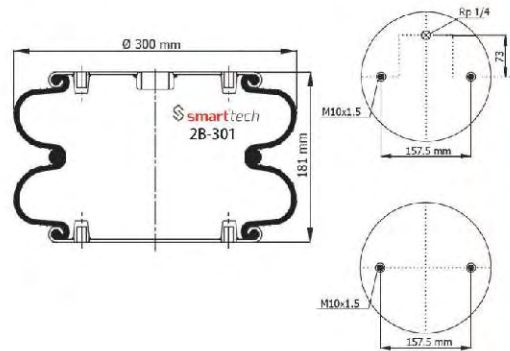

CROSS REFERENCES   **OEM REFERENCES**   **Order No: 42881208**   **st200072**

AIRKRAFT : 2B-301 113313
PHOENIX : SP 2B22R
GOODYEAR : 8117
PHOENIX : 1F 32 A
DUNLOP UK : PNP306420100
DUNLOP FR : D13SD4
CF GOMMA : 1SC 360-34 92575
TAURUS : B 149