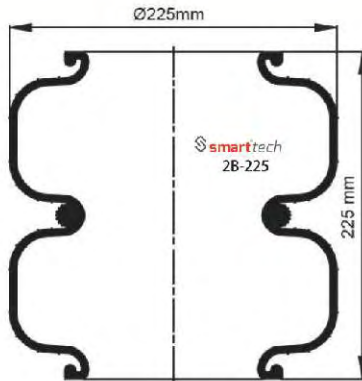

OEM REFERENCES

CROSS REFERENCES

AIRKRAFT : 2B-225 114004

st200045

Order No: 63221356