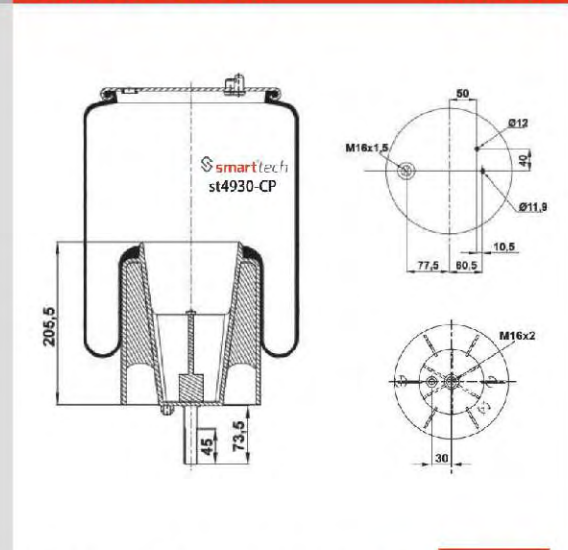

FIRESTONE : W01 M58 8633
AIRTECH : 34930 KPP

SCANIA : 1434930

Bolt Or Stud
 Threaded Hole
 ⊗ Combination
 ⊗ Stud Air Inlet

Original part numbers are only for informative purpose.

COMPLETE

st4940-2CP

Order No: 27941561