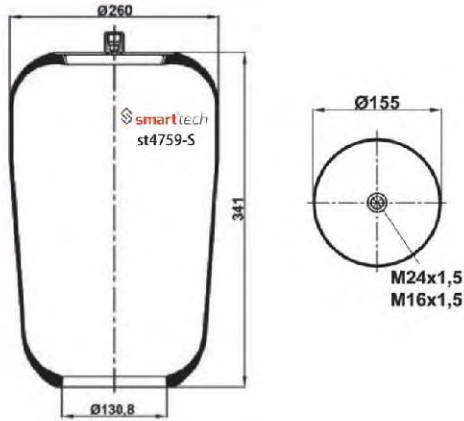

st4759-S

Order No: 62270401