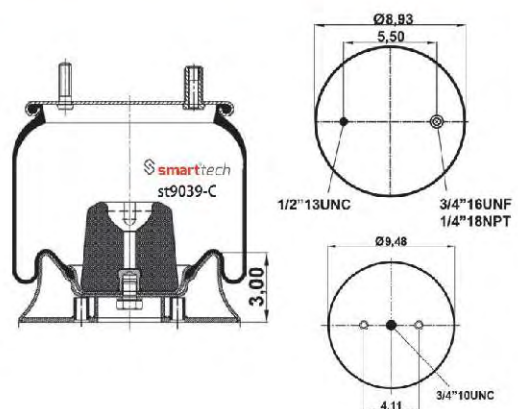

Order No: 63216135

st9039-C

FOR AMERICAN VEHICLES

● Bolt Or Stud ○ Threaded Hole

⊗ Combination ⊗ Stud Air Inlet

Original part numbers are only for informative purpose.

st9039-CP

Order No: 63216136