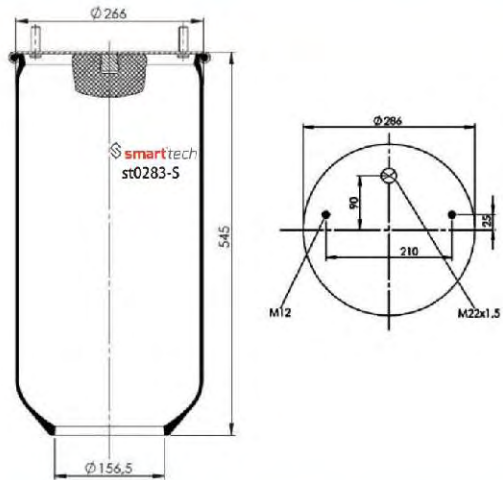

Service Assembly

Special for trucks and busses

www.smarttech.com.tr

CROSS REFERENCES	OEM REFERENCES
CONTITECH : 0195 N P01**SA	SCANIA : 1510195

Order No: 72510194

st0195-S

SERVICE
ASSEMBLY

CROSS REFERENCES	OEM REFERENCES
PHOENIX : 1 D 28 F-3**SA AIRTECH : 30283 P	MERCEDES BENZ : A9463281501**SA SCHMITZ : S015323**SA WEWELER : US 04030P**SA

Order No: 62281501

st0283-S

CROSS REFERENCES	OEM REFERENCES
VIBRACOUSTIC : V1 DK 28 F	

Order No: 99135283

st0283-1S

● Bolt Or Stud   ○ Threaded Hole   ⊗ Combination   ⊗ Stud Air Inlet

Original part numbers are only for informative purpose.