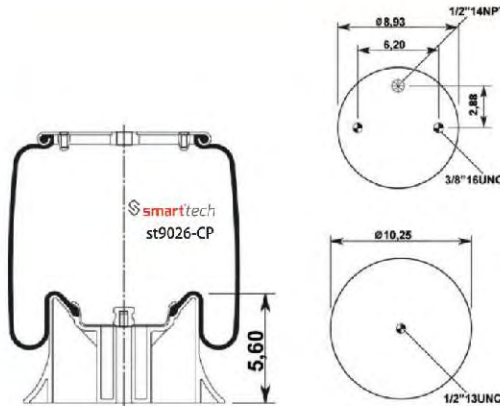

OEM REFERENCES

TRIANGLE : 6363 / 8393
PETERBILT : 306213
PETERBILT : 307111

CROSS REFERENCES

FIRESTONE : 1T15M-6 / W01 358 9026
CONTITECH : 9 10-16 P 393
GOODYEAR : 1R12-567 / 566-24-3-038
GOODYEAR : 1R12-907
AIRTECH : 131072 / 39026 KPP C

st9219-CP

Order No: 85352223