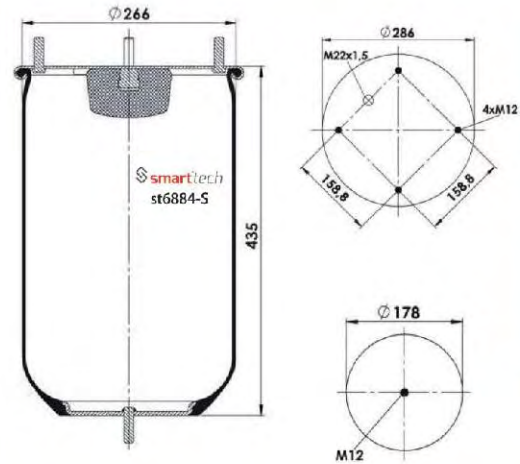

Service Assembly

Special for trucks and busses

www.smarttech.com.tr

SERVICE
ASSEMBLY

CROSS REFERENCES

FIRESTONE : W01 M58 8772**SA

OEM REFERENCES

Order No: 25311001

st6884-S

CROSS REFERENCES

FIRESTONE : 1T15MPV-7 W01M587074**SA
GOODYEAR : 1R11-106**SA
PHOENIX : 1DK21 A-31**SA
CF GOMMA : 1TC300-38**SA
TAURUS : KR 913-57**SA