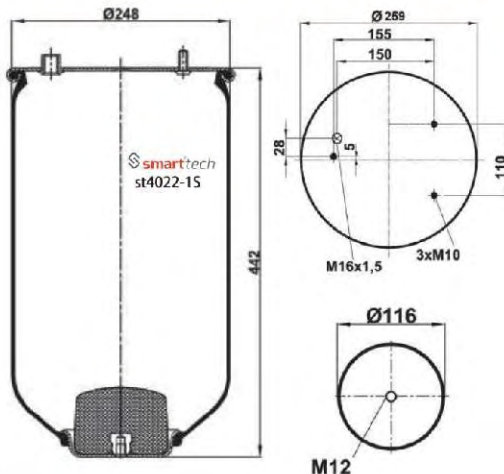

OEM REFERENCES

CROSS REFERENCES

AIRTECH : 34022-01 P 120822