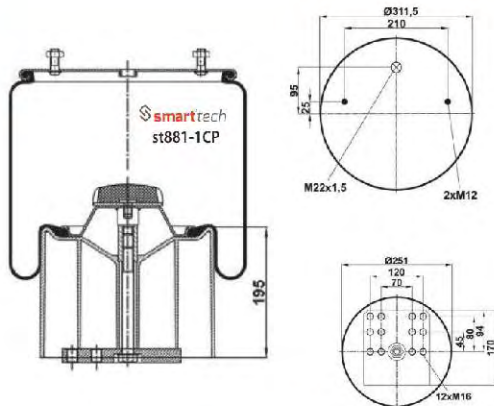

OEM REFERENCES

BPW : BPW 36
BPW : 05.429.43.51.0

CROSS REFERENCES

CONTITECH:881 MB**CPL
FIRESTONE :1T66F-10.8 W01M588966**CPL
GOODYEAR :1 R 14-748
DUNLOP FR:D14 B 41**CPL
CF GOMMA:1 TC 360-45**CPL
TAURUS :KR 836-05**CPL

st887-1C

Order No: 33141525