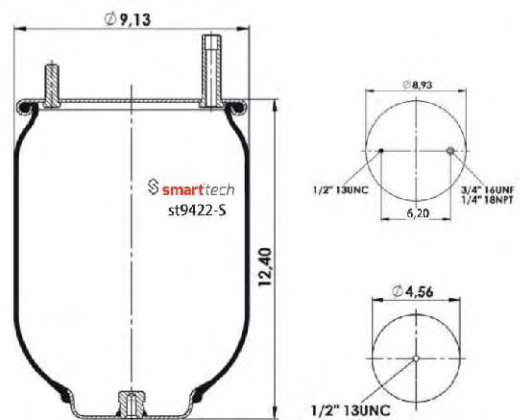

FIRESTONE : W01 358 9375**SA

CROSS REFERENCES **OEM REFERENCES** **Order No: 35393932** **st9394**

FIRESTONE : W01 358 9394**SA

CROSS REFERENCES **OEM REFERENCES** **Order No: 46779422** **st9422-S**

FIRESTONE : W01 358 9422**SA