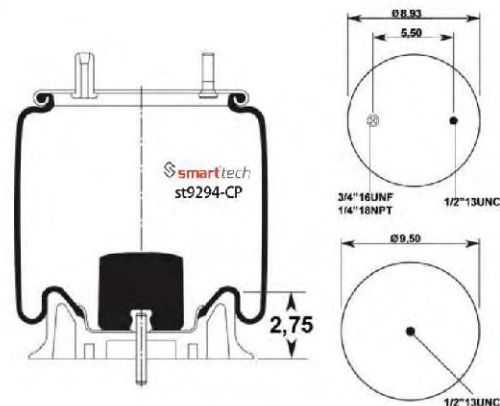

OEM REFERENCES

Order No: 35557130

st9294-CP