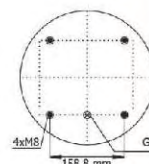

● Bolt Or Stud   ○ Threaded Hole   ⊗ Combination   ⊗ Stud Air Inlet

Original part numbers are only for informative purpose.