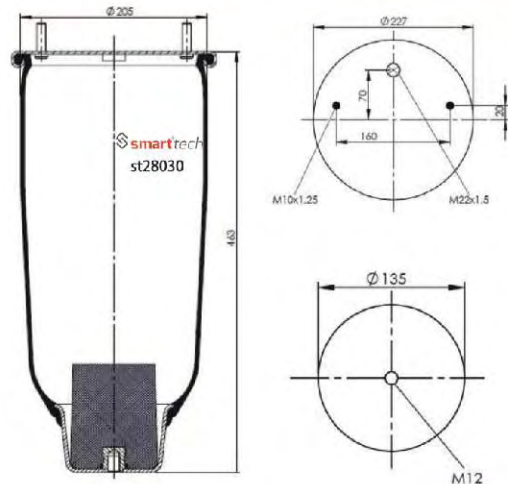

Order No: 64824018

st2419-S

CROSS REFERENCES	OEM REFERENCES
CF GOMMA : 1 T 280-30**SA	

Order No: 48036807

st28030

● Bolt Or Stud ○ Threaded Hole ⊗ Combination ⊗ Stud Air Inlet

Original part numbers are only for informative purpose.