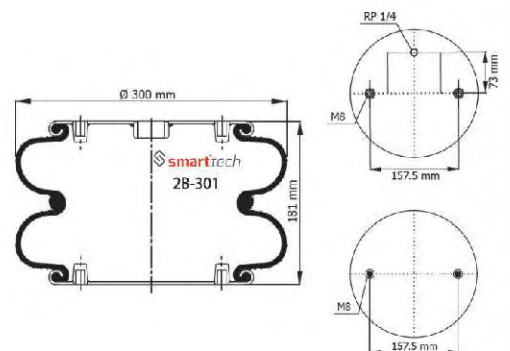

● Bolt Or Stud ○ Threaded Hole ⊗ Combination ⊗ Stud Air Inlet

Original part numbers are only for informative purpose.

st200073

Order No: 42881209

OEM REFERENCES

CROSS REFERENCES

AIRKRAFT : 2B-301 113314

st200074