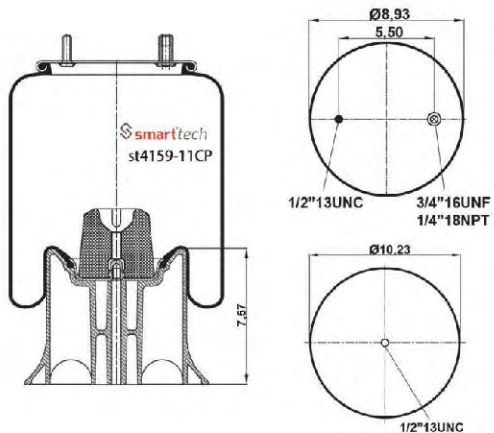

st4159-11CP

Order No: 46238420

OEM REFERENCES

CROSS REFERENCES

CONTITECH : 4159 N P11

FOR AMERICAN VEHICLES

st8050-C

Order No: 46528050