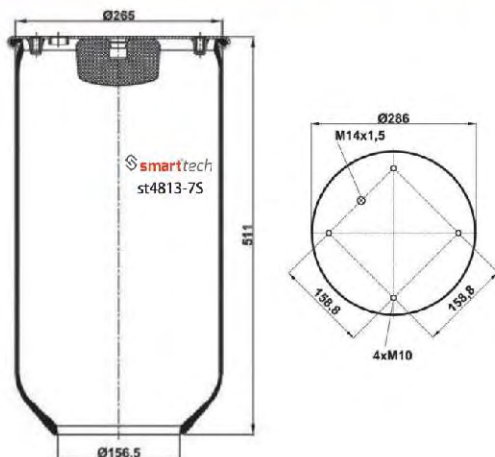

OEM REFERENCES

S.A.F. : 3.229.0005.00
SCANIA : 1314906

CROSS REFERENCES

CONTITECH : 4813 N P07**SA