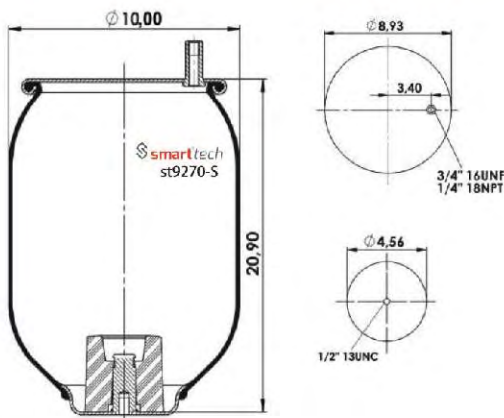

OEM REFERENCES

CROSS REFERENCES

FIRESTONE : W01 358 9270**SA

FOR AMERICAN VEHICLES