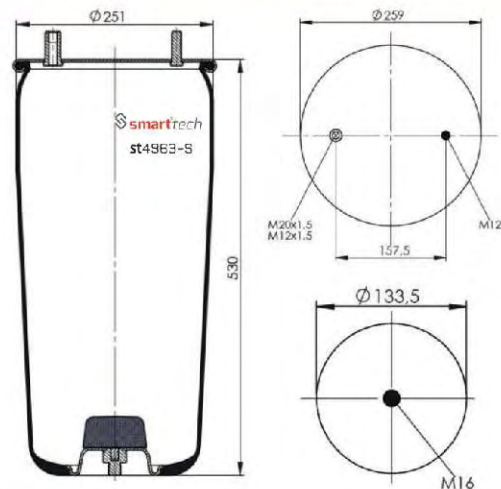

CROSS REFERENCES

CONTITECH : 4962 N P02

st4963-S

Order No: 27942540