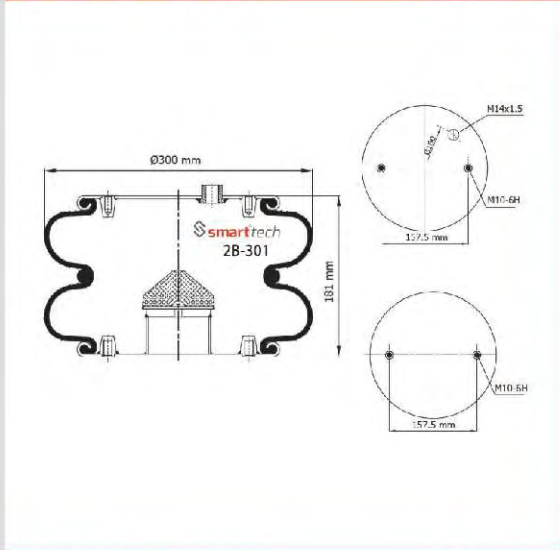

Convuluted

CROSS REFERENCES	OEM REFERENCES	Order No: 72510249	st200076

AIRKRAFT : 2B-301 113329	SCANIA : 1510249

CROSS REFERENCES	OEM REFERENCES	Order No: 46587403	st200077

AIRKRAFT : 2B-301 113339 FIRESTONE : W01 358 7403 GOODYEAR : 2 B 12-307 TAURUS : KF 222-7403	GRANNING : 2725 HENDRICKSON : NA 1860 / B1159 / B2883 HENDRICKSON TRAILER : S 1159 / S 2883 RIDEWELL : 1003587403C WATSON & CHALIN : AS-0007 / AS-0068