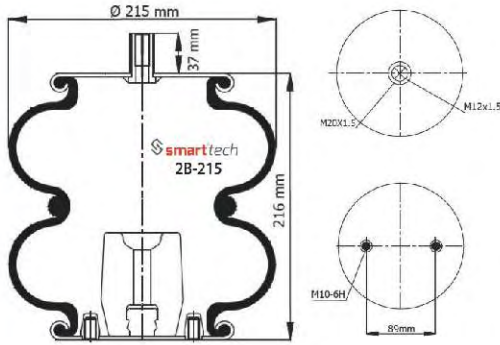

AIRKRAFT : 2B-220 113001

VOLVO : 365431 / 6882797

● Bolt Or Stud ○ Threaded Hole ⊗ Combination ⊗ Stud Air Inlet

Original part numbers are only for informative purpose.

st200043

Order No: 46507907

OEM REFERENCES