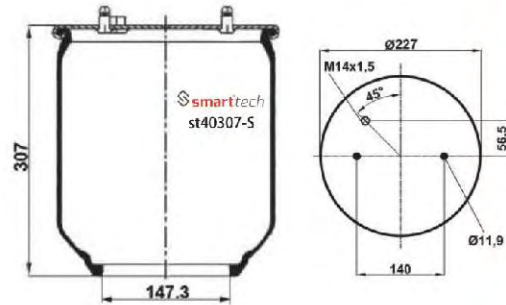

Service Assembly

Special for trucks and busses

www.smarttech.com.tr

SERVICE
ASSEMBLY

CROSS REFERENCES

AIRTECH : 330307K**SA

OEM REFERENCES

SCANIA : 475.149
SCANIA : 470.919
SCANIA : 1.440.307

Order No: 72440308

st40307-S

CROSS REFERENCES

FIRESTONE : W01 M58 8747**SA