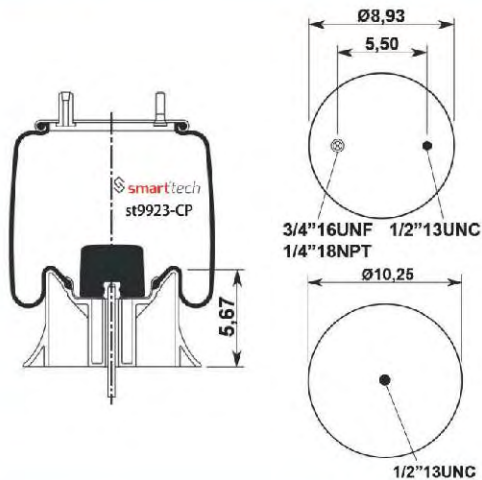

st9923-CP

Order No: 46296391

OEM REFERENCES

- TRIANGLE : 8429 6391

CROSS REFERENCES

- FIRESTONE : 1T15M-8 W01 358 9923
- CONTITECH : 9 10-17.5 P 429
- GOODYEAR : 1R12-481 566-24-3-097

st9935-CP

Order No: 35557157