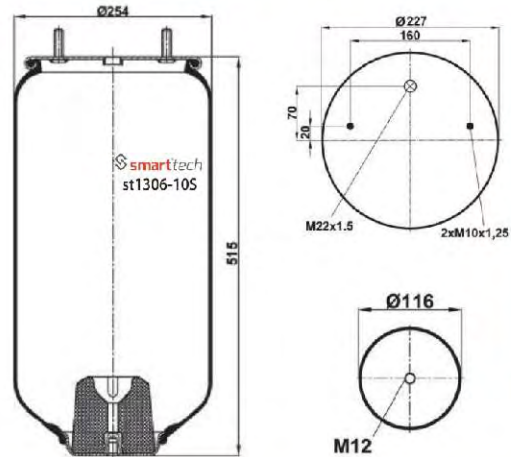

Service Assembly

Special for trucks and busses

www.smarttech.com.tr

SERVICE
ASSEMBLY

CROSS REFERENCES

CF GOMMA : 1T323-40
CF GOMMA : 96864

OEM REFERENCES

Order No: 48832340

st1306-10S