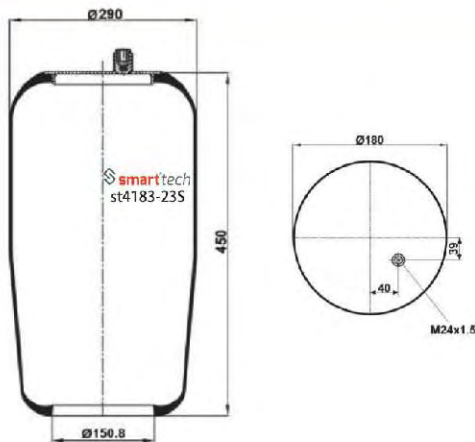

OEM REFERENCES

CROSS REFERENCES

MERCEDES BENZ : A 942 320 22 21

CONTITECH : 4183 N2

st4183-24S

Order No: 62202320