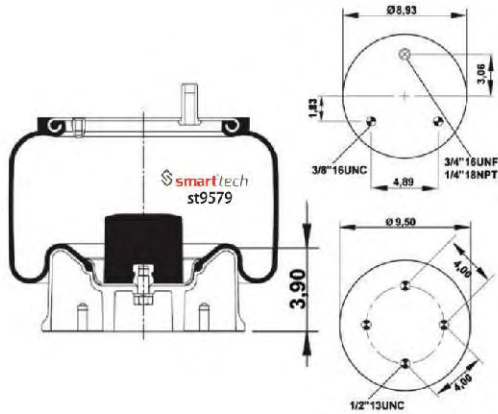

Order No: 73557146

st9471

FOR AMERICAN VEHICLES

Bolt Or Stud
 Threaded Hole
 Combination
 Stud Air Inlet

Original part numbers are only for informative purpose.

st9579

Order No: 46721208

OEM REFERENCES