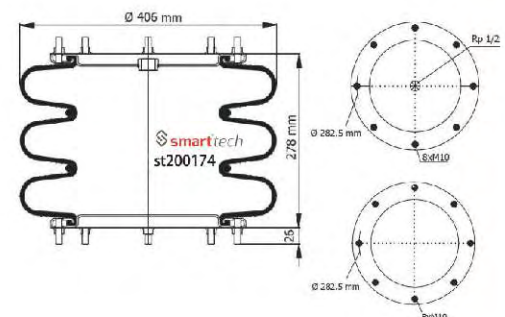

● Bolt Or Stud   ○ Threaded Hole   ⊗ Combination   ⊗ Stud Air Inlet

Original part numbers are only for informative purpose.