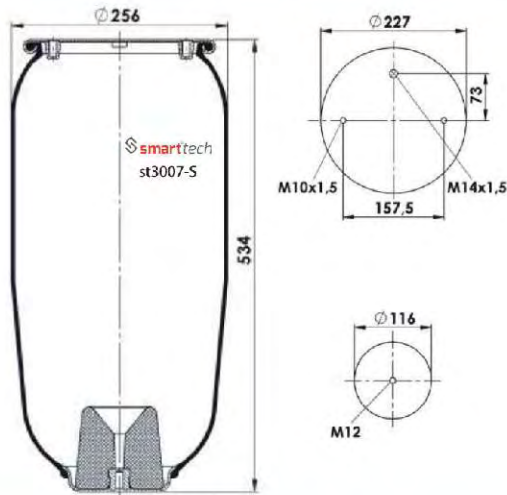

st2725-S

Order No: 99272501

OEM REFERENCES

CROSS REFERENCES

AIRTECH : 32725 P 120281

st3007-S

Order No: 72963006

OEM REFERENCES

CROSS REFERENCES

SCANIA : 1963007*SA

st3608-S

Order No: 72903607

OEM REFERENCES

CROSS REFERENCES

CONTITECH : 3608NP01**SA