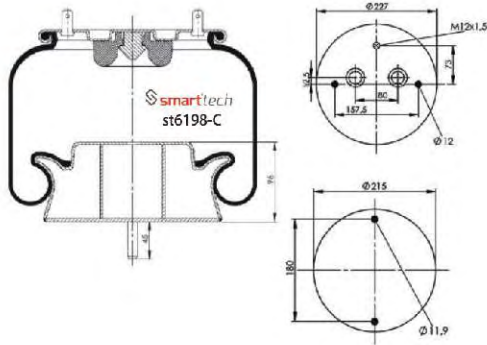

OEM REFERENCES

SCANIA : 1386198
SCANIA : 1362143

CROSS REFERENCES

st6199-C

Order No: 72386199