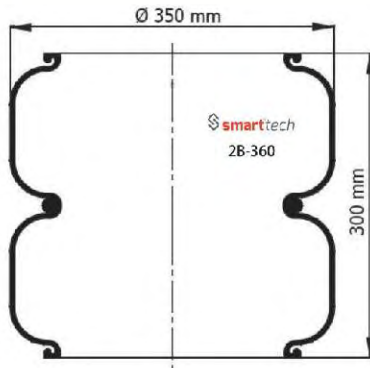

OEM REFERENCES

CROSS REFERENCES

AIRKRAFT : 2B-360 114451
PHOENIX : 2B 34R-b

st200099

Order No: 46582349