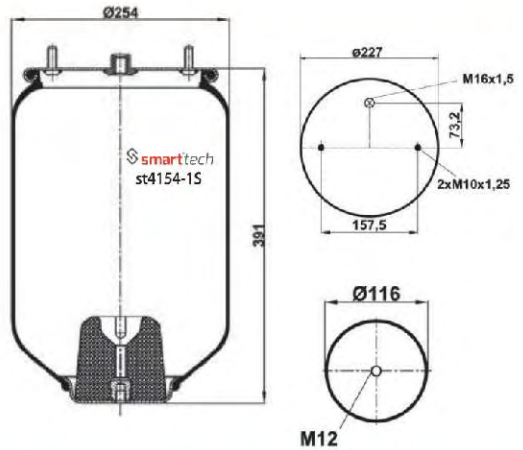

OEM REFERENCES

RENAULT V.I : 5010 239 252

Order No: 74239251

st4154-1S