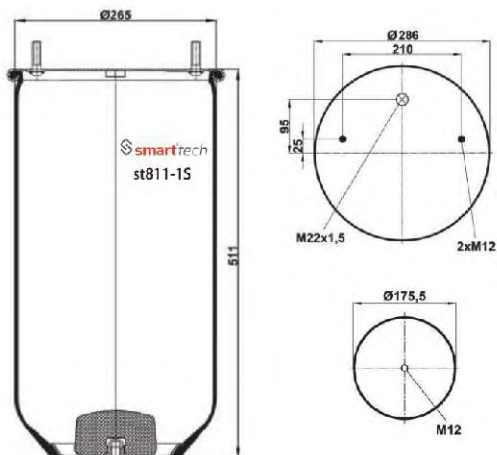

OEM REFERENCES

CROSS REFERENCES

AIRTECH : 3811-01 P - 120061