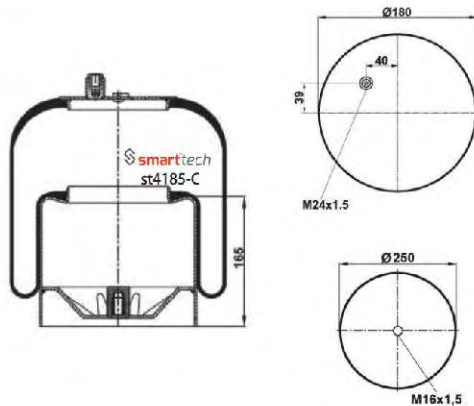

OEM REFERENCES

MERCEDES-BENZ: A9743200021

CROSS REFERENCES

CONTITECH : 4185NP01

st4185-10C

Order No: 62203021