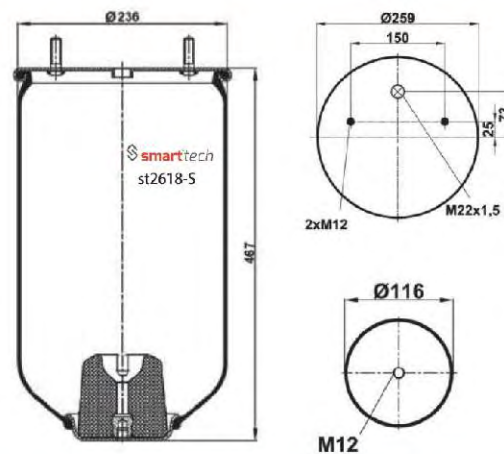

OEM REFERENCES

Order No: 73002906

st2618-S

CROSS REFERENCES

AIRTECH : 32619 P 132922