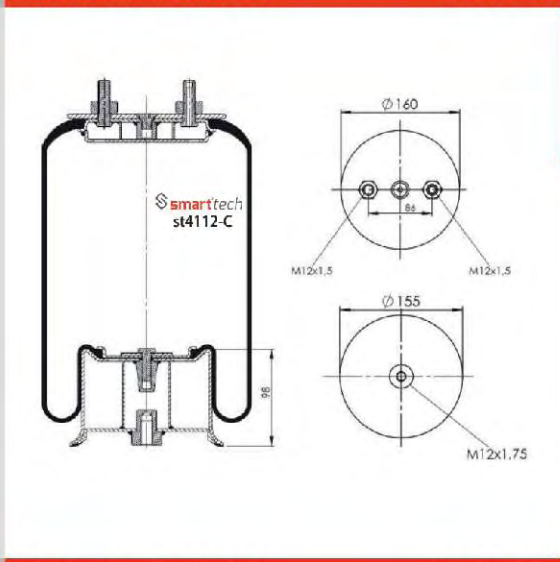

CROSS REFERENCES   **OEM REFERENCES**   **Order No: 64141228**   **st4112-C**

VIBRACOUSTIC : V1G12b-7

OTOKAR : M2010MAGIRUSARKA