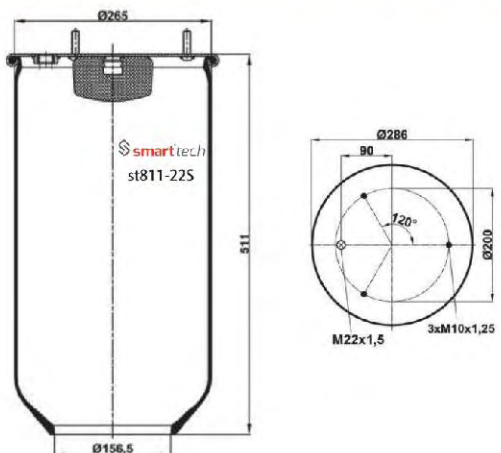

OEM REFERENCES

CROSS REFERENCES

CONTITECH : 811 MB**SA
FIRESTONE : 1T19F-11 W01 M58 6359