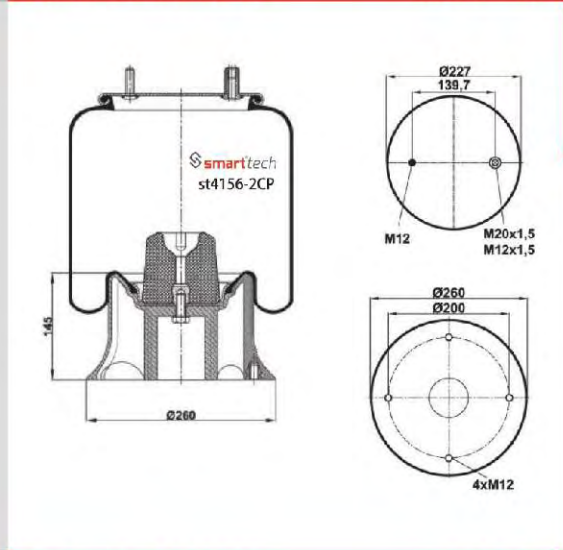

CROSS REFERENCES   **OEM REFERENCES**   **Order No: 35557002**   **st4156-2CP**

CONTITECH : 4156 N P05**CPL
FIRESTONE : 1T15M-6   W01 M58 9229

NEWAY : M00 557 002