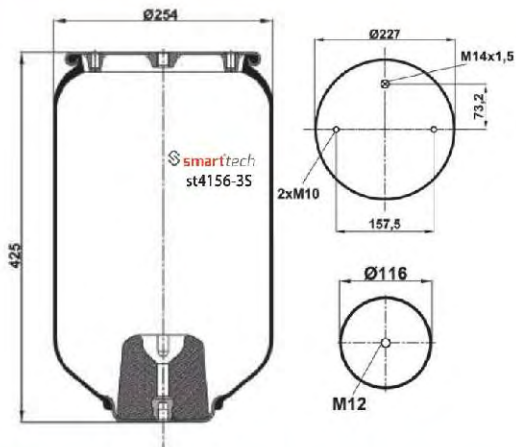

OEM REFERENCES

CROSS REFERENCES

FIRESTONE : 1T15 M-6 W01 358 0734

st4156-5S

Order No: 35001470