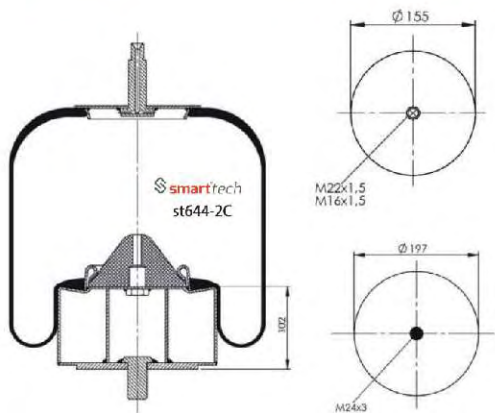

OEM REFERENCES

BMC : 53RS900069

CROSS REFERENCES