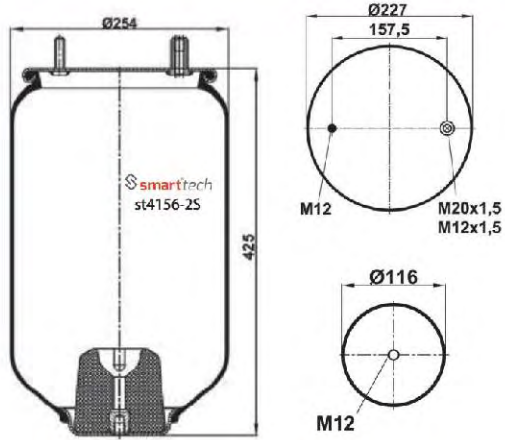

Order No: 74235256

st4154-6S

● Bolt Or Stud ○ Threaded Hole

⊗ Combination ⊗ Stud Air Inlet

Original part numbers are only for informative purpose.

st4156-2S

Order No: 35001473

OEM REFERENCES