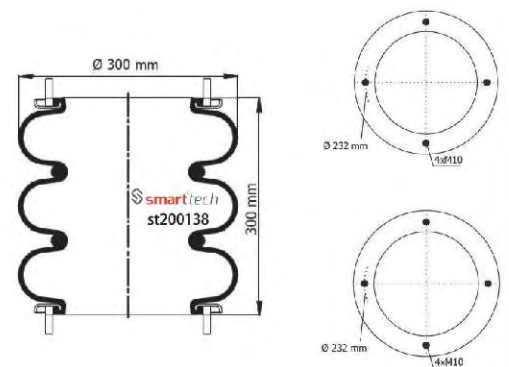

OEM REFERENCES

Order No: 46582668

st200138

● Bolt Or Stud   ○ Threaded Hole

⊗ Combination   ⊗ Stud Air Inlet

Original part numbers are only for informative purpose.

319

CONVOLUTED