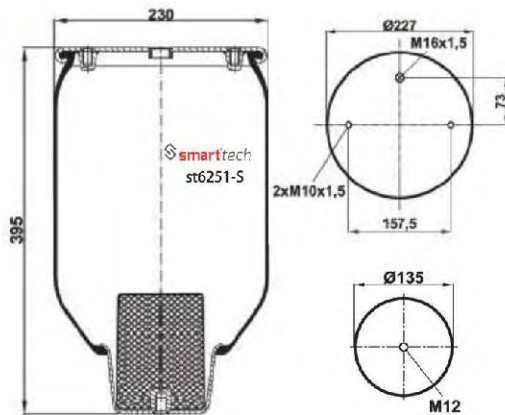

OEM REFERENCES

CROSS REFERENCES

GOODYEAR : 1R11-184*SA

st6251-S

Order No: 72314502

OEM REFERENCES

CROSS REFERENCES

SCANIA : 1314903
SCANIA : 1402423

FIRESTONE : 1T15AA-3 W01 M58 6251**SA
AIRTECH : 36251 P 122542

st6269-S

Order No: 6227070