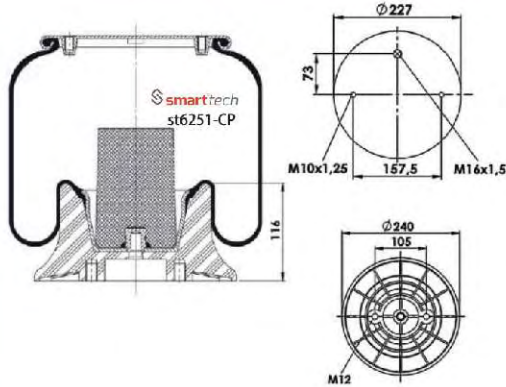

st6251-CP

Order No: 72314909

OEM REFERENCES

GRANNING : 15619**CPL
SCANIA/SCANIA BUSSAR : 1314903**CPL
SCANIA/SCANIA BUSSAR : 1402423**CPL

CROSS REFERENCES

FIRESTONE : W01 M58 6251**CPL

st6269-CP

Order No: 62270702