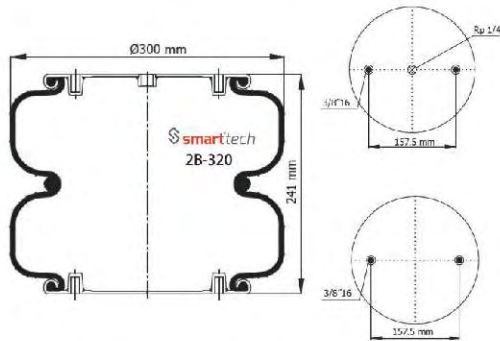

CROSS REFERENCES

AIRKRAFT : 2B-320 114302
FIRESTONE : W01 358 0259

st200080

Order No: 46587440

OEM REFERENCES

GRANNING : 1218
RIDEWELL : 1003587443C
TOUGHLIME : 1218
WATSON & CHALIN : AS-0027

CROSS REFERENCES

AIRKRAFT : 2B-320 113311
FIRESTONE : W01 358 7443
FIRESTONE : W01 358 7440
GOODYEAR : 2 B 12-305
DUNLOP : S 12280

st200081

Order No: 46950258