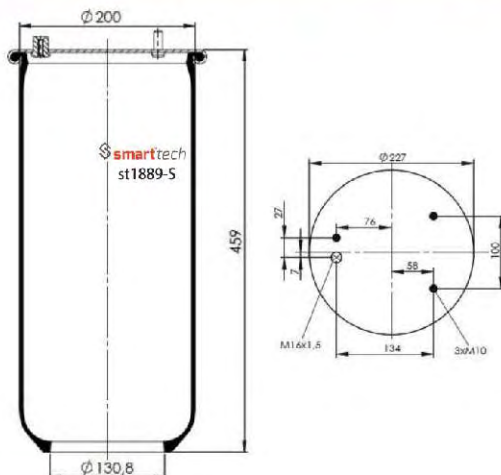

OEM REFERENCES

CROSS REFERENCES

CONTITECH : 1889NP02**SA