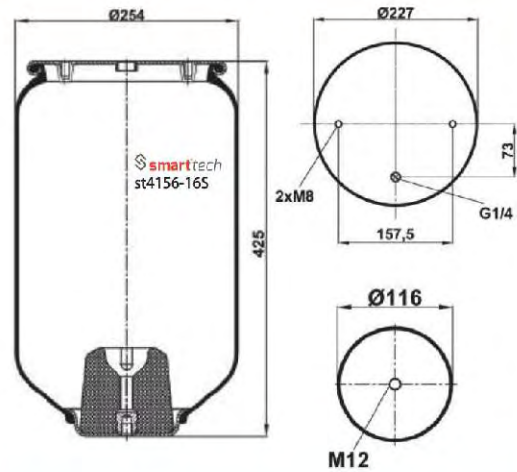

OEM REFERENCES

Order No: 35001475

brst

CROSS REFERENCES

CONTITECH : 4157NP10**SA
FIRESTONE : W01M586315**SA
PHOENIX : 1DK23K-54
PHOENIX : 1DK20A-51
TAURUS : KR915-51