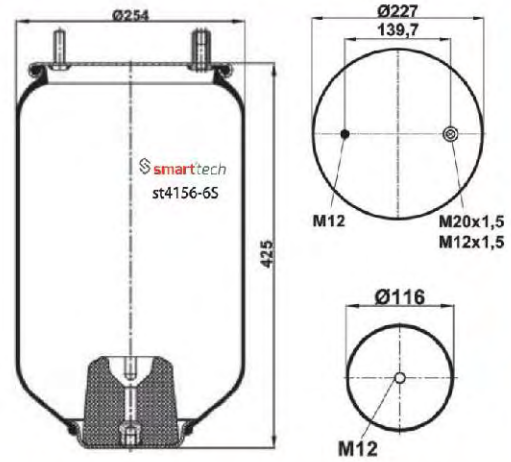

Service Assembly

Special for trucks and busses

www.smarttech.com.tr

SERVICE
ASSEMBLY

CROSS REFERENCES

AIRTECH : 34156 P 120402

OEM REFERENCES

Order No: 35557001

st4156-6S

CROSS REFERENCES

CONTITECH : 4156 N P16