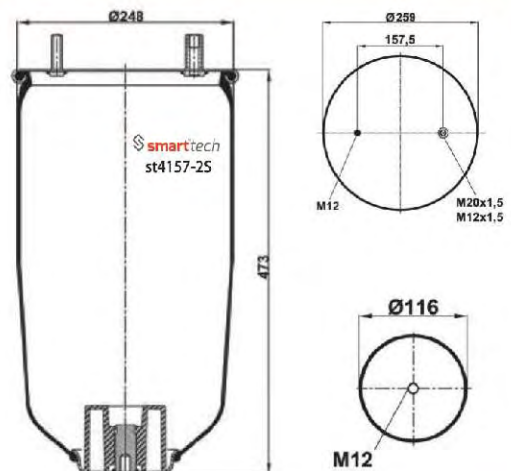

Order No: 35520974

st4157-2S

● Bolt Or Stud ○ Threaded Hole

⊗ Combination ⊗ Stud Air Inlet

Original part numbers are only for informative purpose.

st4157-4S

Order No: 62281401

OEM REFERENCES