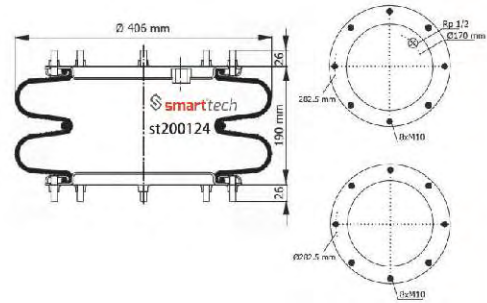

Convuluted

Special for trucks and busses

www.smarttech.com.tr

CROSS REFERENCES **OEM REFERENCES** **Order No: 46582351** **st200124**

AIRKRAFT : 2B-400 HYD 113407
DUNLOP : 16x2 RE

GRANNING : 17015

CROSS REFERENCES **OEM REFERENCES** **Order No: 46581540** **st200125**