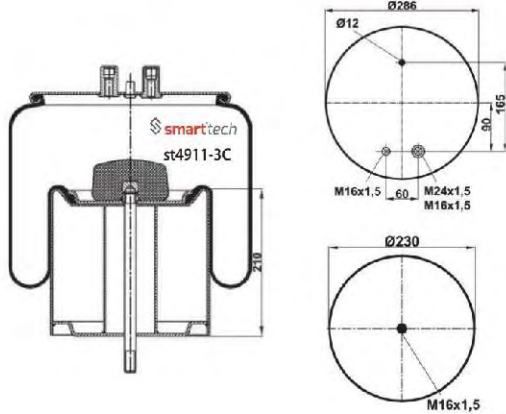

st4911-3C

Order No: 74239971

OEM REFERENCES

RENAULT V.I : 5 010 239 971
RENAULT V.I : 5 010 557 356
RENAULT V.I : 5 010 294 308 C

CROSS REFERENCES

CONTITECH : 4911 N P03
GOODYEAR : 1 R 13-714

st4912-7C

Order No: 74294307