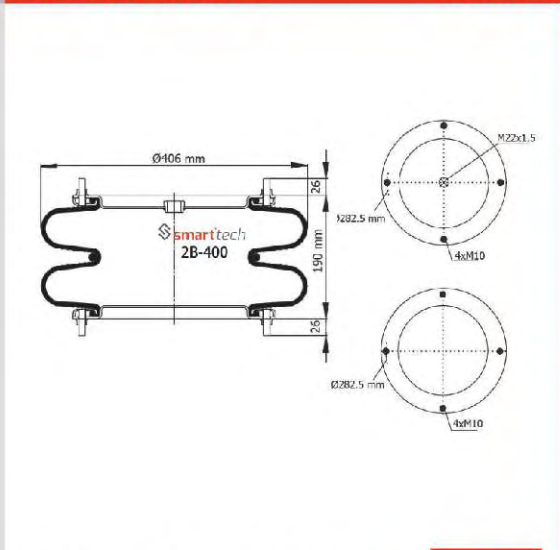

● Bolt Or Stud   ○ Threaded Hole   ⊗ Combination   ⊗ Stud Air Inlet

Original part numbers are only for informative purpose.