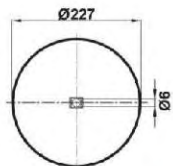

st6760-C

Order No: 85554760

OEM REFERENCES

VOLVO : 20554760
VOLVO : 20452136

CROSS REFERENCES

CONTITECH : 2136 M
AIRTECH : 36760 K

st6762-C

Order No: 85479802

OEM REFERENCES

VOLVO : 20479802
VOLVO : 20452138
VOLVO : 20554762

CROSS REFERENCES

CONTITECH : 54762 M
AIRTECH : 36762 K

st6770-C

Order No: 85554770

OEM REFERENCES

VOLVO : 20554770
VOLVO : 3173271

CROSS REFERENCES

CONTITECH : 54770 M
AIRTECH : 36770 K