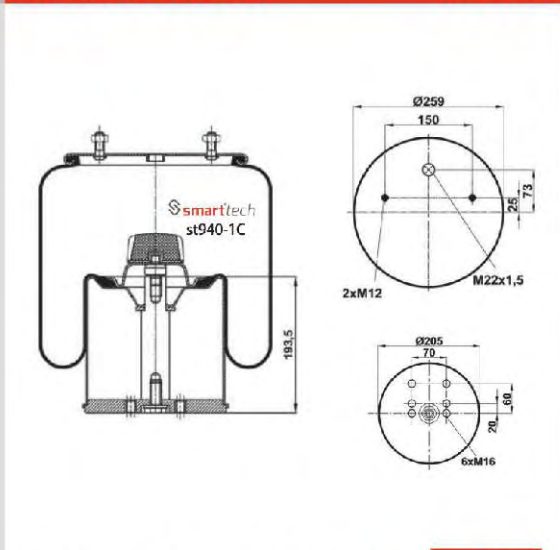

CROSS REFERENCES   **OEM REFERENCES**   **Order No: 27941281**   **st940-1C**

AIRTECH : 3940-01 K 130842

BPW : 05.529.41.28.1