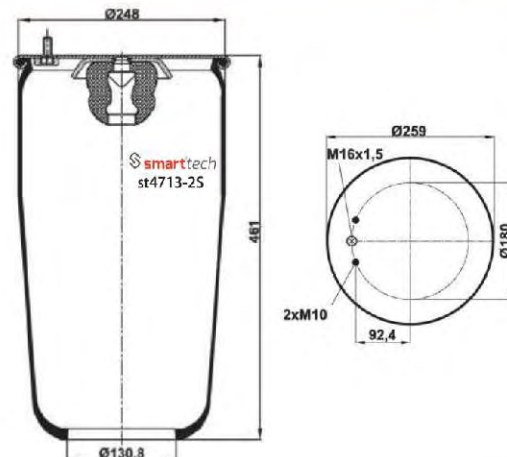

OEM REFERENCES

VOLVO : 1 076 594

Order No: 85076594

st4713-2S

● Bolt Or Stud ○ Threaded Hole

⊗ Combination ⊗ Stud Air Inlet

Original part numbers are only for informative purpose.

st4718-1S