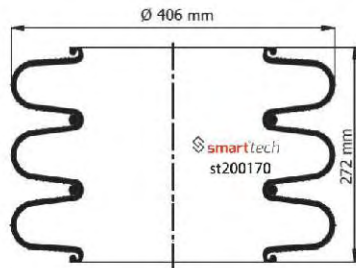

st200169

Order No: 46582169

OEM REFERENCES

CROSS REFERENCES

AIRKRAFT : 3B-370 HYD 115113
DUNLOP : SP 2169 RE

st200170

Order No: 46582141

OEM REFERENCES

CROSS REFERENCES

GRANNING : 15833

AIRKRAFT : 3B-400 HYD 116151
DUNLOP : 16x3 RE (PNP 313 170 160)

st200171

Order No: 46582156

OEM REFERENCES

CROSS REFERENCES

AIRKRAFT : 3B-400 HYD 115150
DUNLOP : 16x3 RE