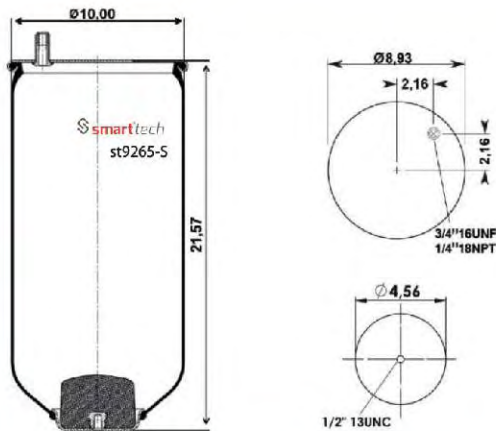

OEM REFERENCES

HENDRICKSON : C20124

CROSS REFERENCES

FIRESTONE : 1T15MW-10
FIRESTONE : W013589265**SA
GOODYEAR : 1R12-375**SA

st9270-S

Order No: 46725558