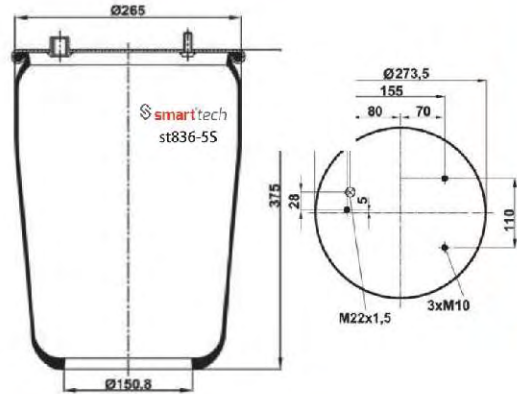

Service Assembly

Special for trucks and busses

www.smarttech.com.tr

SERVICE
ASSEMBLY

CROSS REFERENCES	OEM REFERENCES
CONTITECH : 836 N P05**SA	VDL BUS: 1153933

Order No: 99153933

st836-5S