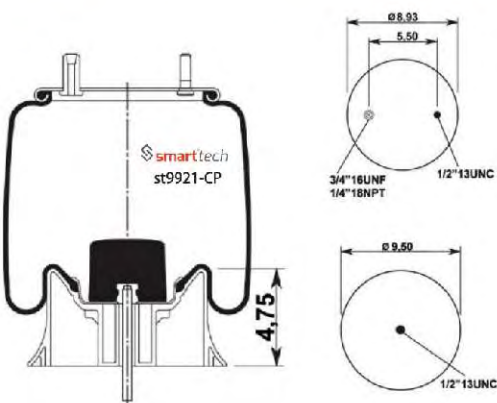

st9921-CP

Order No: 35557117

OEM REFERENCES

TRIANGLE : 6391 / 8443
SAF HOLLAND : 90557117
WATSON & CHALIN : AS0090

CROSS REFERENCES

FIRESTONE : 1T15M-7.5 / W01 358 9921
CONTITECH : 9 10-17.5 P 443
GOODYEAR : 1R12-502 / 566-24-3-097
GOODYEAR : 1R12-909
AIRTECH : 132502 / 39921 KPP

FOR AMERICAN VEHICLES