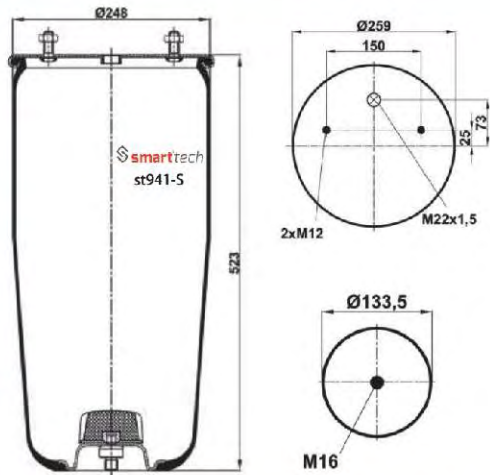

st941-S

Order No: 27940030