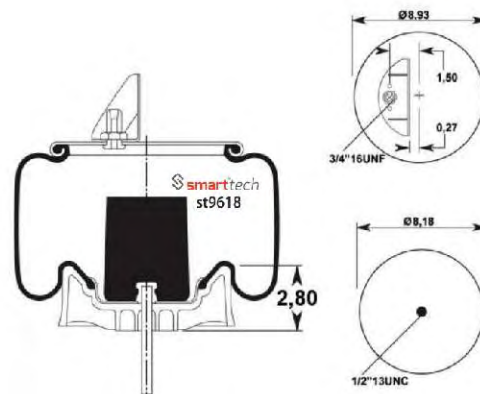

OEM REFERENCES

KENWORTH : K-303-19

CROSS REFERENCES

FIRESTONE : 1T15LA-0 / W01 358 9618
CONTITECH : 9 9-10 P 862
GOODYEAR : 1R11-220 / 566-22-3-021