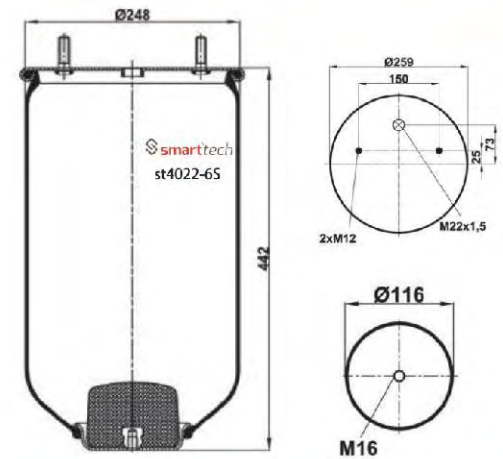

CROSS REFERENCES	OEM REFERENCES
CONTITECH : 4023 N P03**SA FIRESTONE : 1T19L-11 W01 M58 6335	S.A.F : 3.229.0031.00 S.A.F : 3.229.2131.00 S.A.F : 3.229.2231.00 S.A.F : 3.229.2431.00

Order No: 73003100

st4023-3S