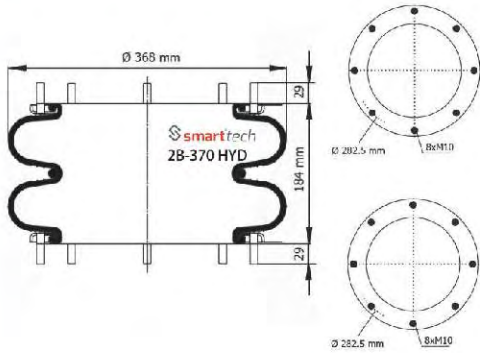

TROUILLET : 1001270

● Bolt Or Stud ○ Threaded Hole ⊗ Combination ⊗ Stud Air Inlet

Original part numbers are only for informative purpose.

st200109

Order No: 46581045

OEM REFERENCES

CROSS REFERENCES

AIRKRAFT : 2B-370 HYD 113352
DUNLOP : 14x2 RE