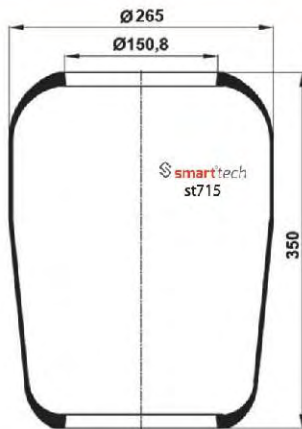

CROSS REFERENCES

CONTITECH : 713 N

st715

Order No: 66010059