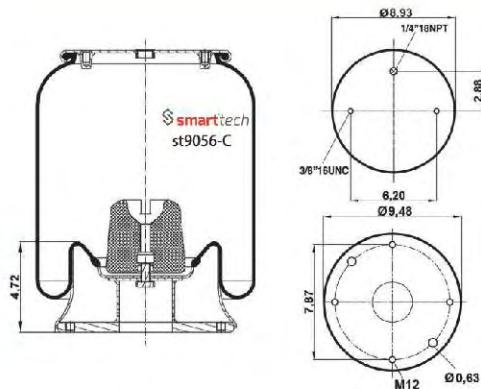

OEM REFERENCES

DAF : 656991

CROSS REFERENCES

FIRESTONE : 1T15M-4 W01 D08 9056

st9069-CP

Order No: 46302456