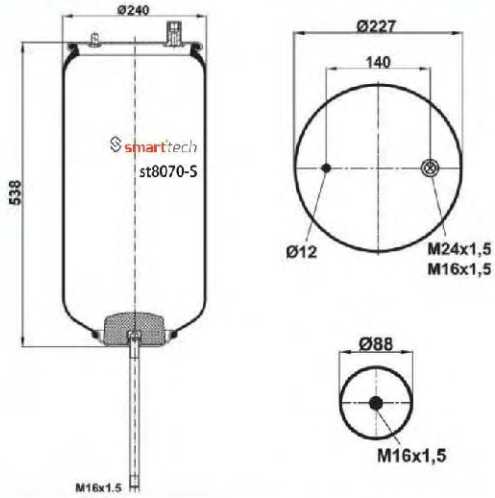

st8070-S

Order No: 74488070

OEM REFERENCES

CROSS REFERENCES

VIBRACOUSTIC : V 1 DK 19-1**SA

st8071-S

Order No: 74488071