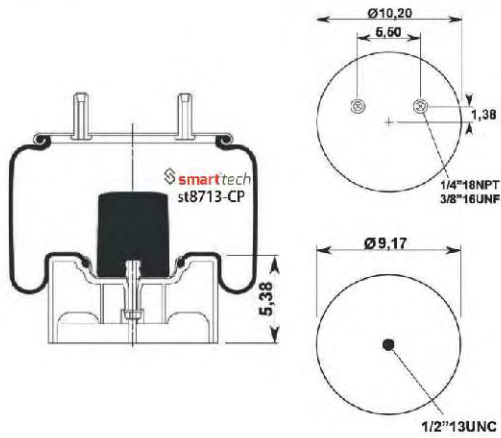

⊗
 Combination

⊗
 Stud Air Inlet

Original part numbers are only for informative purpose.

st8713-CP

Order No: 46722948

OEM REFERENCES

HENDRICKSON : S22948

CROSS REFERENCES