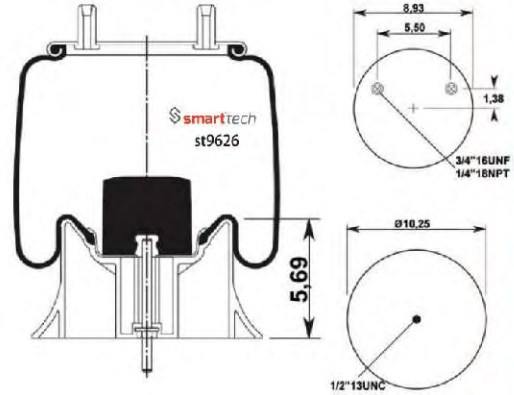

For American Vehicles

Special for trucks and busses

www.smarttech.com.tr

CROSS REFERENCES	OEM REFERENCES
FIRESTONE : 1T15L-6 7 W01 358 9626 CONTITECH : 9 9-16 P 568	TRIANGLE : 6524 / 8568 HENDRICKSON TRAILER : S23720

Order No: 46723720

st9626