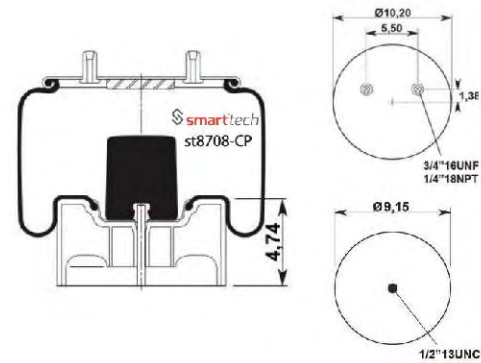

OEM REFERENCES

TRIANGLE : 6382 / 8526
HENDRICKSON TRAILER : S21966

Order No: 46721966

st8708-CP

CROSS REFERENCES

FIRESTONE : 1T17B-5 / W01 358 8753
CONTITECH : 10 10-15 S 713