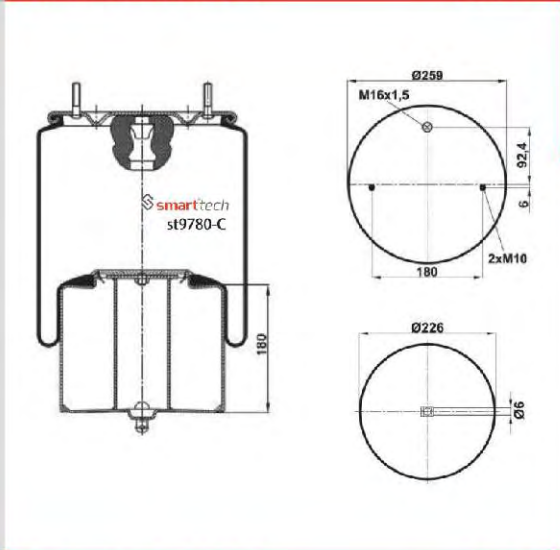

CROSS REFERENCES   **OEM REFERENCES**   **Order No: 85629781**   **st9780-C**

AIRTECH : 39780 K   132962

CROSS REFERENCES   **OEM REFERENCES**   **Order No: 74815750**   **st9910-C**

FIRESTONE : 1T19G-12   W01 M58 9910
AIRTECH : 39910 K   133722

NEWAY : M0057000 G
RENAULT : 5 010 239 338