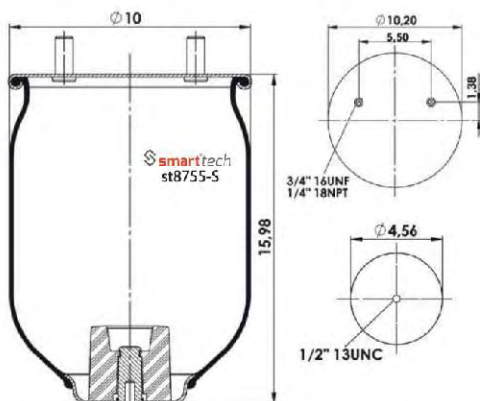

OEM REFERENCES

CROSS REFERENCES

FIRESTONE : W01 358 8755**SA

FOR AMERICAN
VEHICLES