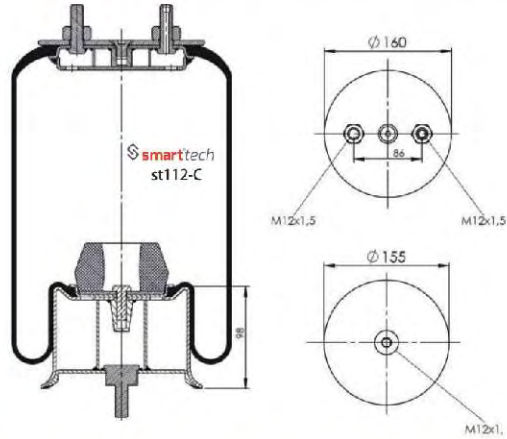

st112-C

Order No: 47850671

OEM REFERENCES

ISUZU MD27: 388885067051

CROSS REFERENCES

VIBRACOUSTIC : V1G12

st644-1C

Order No: 22900073