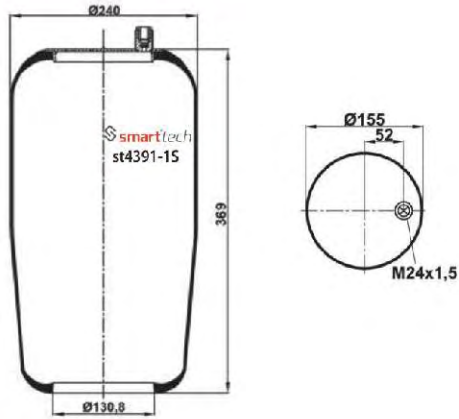

st4391-1S

Order No: 62280601

OEM REFERENCES

MERCEDES BENZ : A 942 328 06 01

CROSS REFERENCES

CONTITECH : 4391 N1

st4391-2S

Order No: 62280701