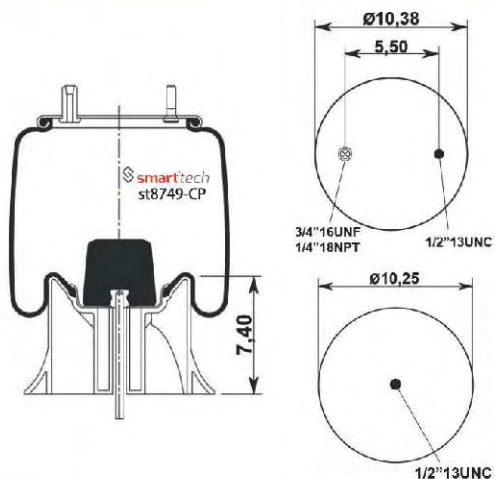

OEM REFERENCES

NEWAY : 90557168
TRIANGLE : 8486 6394

CROSS REFERENCES

FIRESTONE : 1T17B-11 W01 358 8749
CONTITECH : 10 10-21 P 486
GOODYEAR : 1R13-153

**FOR AMERICAN
VEHICLES**