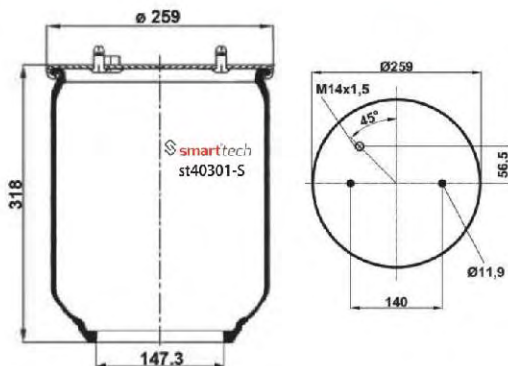

OEM REFERENCES

CROSS REFERENCES

SCANIA : 470920

FIRESTONE : 1TVR-3 W01 M58 8192**SA
AIRTECH : 330301 P 122662