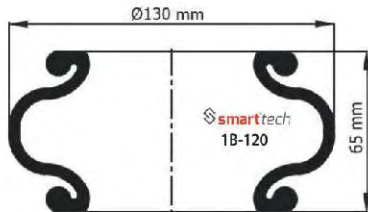

st200001

Order No: 46580010