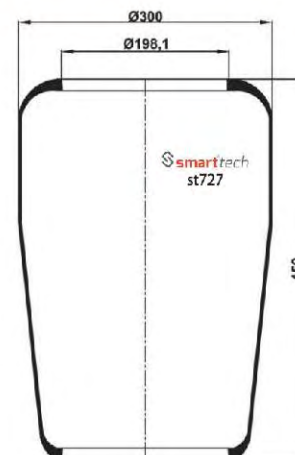

CROSS REFERENCES	OEM REFERENCES
CONTITECH : 727 N	DAF : 0 638 148
FIRESTONE : 1R2D 460 360 W01 095 0191	GIGANT : 166226
GOODYEAR : 8117	GIGANT : 196043
PHOENIX : 1F 32 A	M.A.N : 81.43601.0056
DUNLOP UK : PNP306420100	M.A.N : 81.43601.0057
DUNLOP FR : D13S04	M.A.N : 81.43601.0058
CF GOMMA : 1SC 360-34 92575	M.A.N : 81.43601.0076
TAURUS : B 149	M.A.N : 81.43601.0079
	M.A.N : 81.43601.0082
	M.A.N : 81.43601.0084
	M.A.N : 81.43601.0091
	M.A.N : 81.43601.0114
	M.A.N : 81.43601.0116
	MERCEDES BENZ : 307 328 01 01
	VAN HOOL : 624319-640
	VOLVO : 1134446

Order No: 66010056

st727