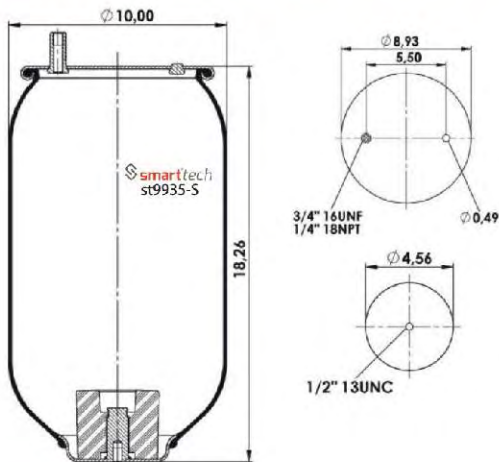

OEM REFERENCES

CROSS REFERENCES

FIRESTONE : W01 358 9935**SA