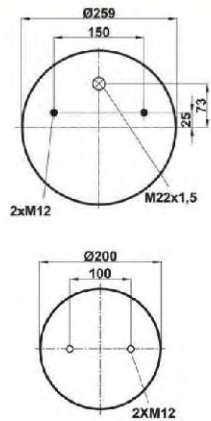

OEM REFERENCES

DISCOS / MERCEDES : A 946 328 14 01
R.O.R/MERITOR : 21221307
WEWELER : US07364
WEWELER : US87EUROF

CROSS REFERENCES

CONTITECH : 4157 N P04
FIRESTONE : 1T15MPW-7 W01 M58 6297
GOODYEAR : 1R11-111
PHOENIX : 1DK 21 A-8
DUNLOP FR : D12B18
TAURUS : KR 915-54

st4157-5C

Order No: 63222444