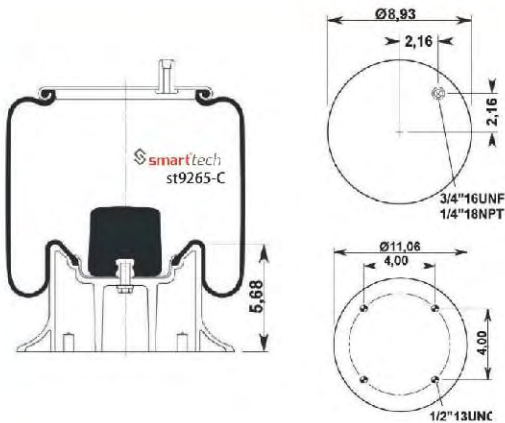

OEM REFERENCES

HENDRICKSON : S20124
HENDRICKSON : HT-250T
HENDRICKSON : HT-250U
HENDRICKSON : HT-250U-Y
WESTAR PART : 87-79265
EUCLID PARTE : FS9265
AUTOMANN PART : 1DK23L-9265
TRIANGLE : 8435 6387

CROSS REFERENCES

FIRESTONE : 1T15MW-10 W01 358 9265
FIRESTONE : 1T15MM-9 W01 358 9265
CONTITECH : 9 10-19 P 435
GOODYEAR : 1R12-375 566-24-3-066
AIRTECH : 134022

st9270-C

Order No: 46725559