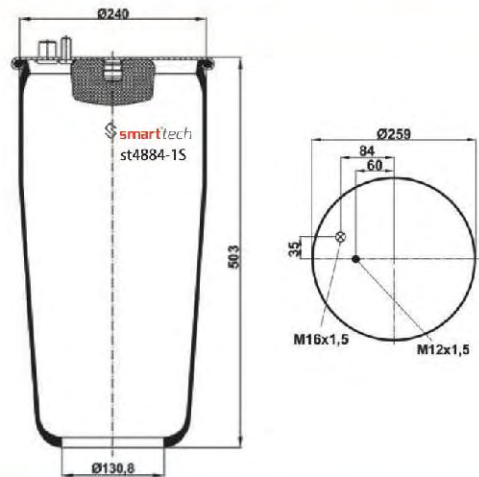

st4883-1S

Order No: 66010154

OEM REFERENCES

MAN : 81.43601.0153

CROSS REFERENCES

CONTITECH : 4883 N1 P01

st4884-1S

Order No: 66010152

OEM REFERENCES

MAN : 81.43601.0152

CROSS REFERENCES

CONTITECH : 4884 N1 P01

st4885-S

Order No: 66010160

OEM REFERENCES

MAN : 81.436.010.160
MAN : 81.436.016.071

CROSS REFERENCES

CONTITECH : 4885N1P01