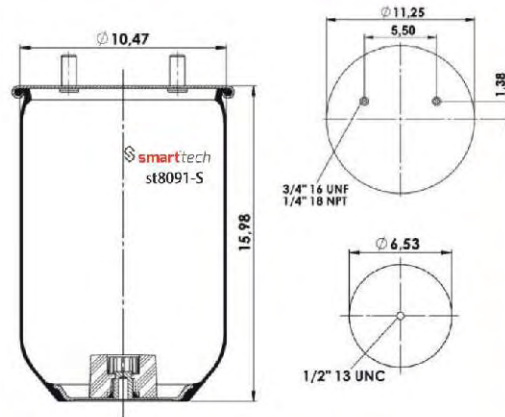

For American Vehicles

Special for trucks and busses

www.smarttech.com.tr

CROSS REFERENCES

FIRESTONE : W01 358 8091**SA

OEM REFERENCES

Order No: 46721783

st8091-S