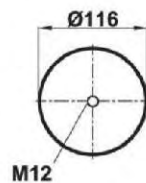

OEM REFERENCES

CROSS REFERENCES

MAN : 81.43601.0050
MAN : 81.43601.0054
MAN : 81.43601.0073
MAN : 81.43601.6029
NEOPLAN : 102100500
NEOPLAN : 102121500

CONTITECH : 909 NT
FIRESTONE : 1T15L-6 W01 M58 0031
PHOENIX : 1D 23 C

st909NTB

Order No: 66016023