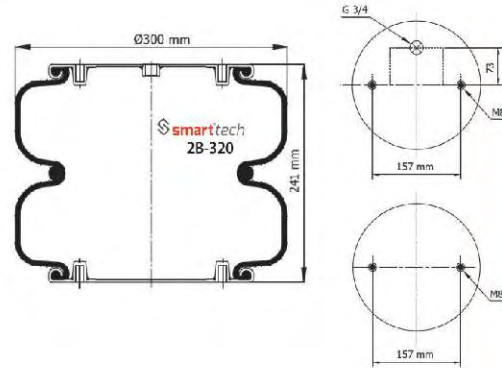

Convuluted

Special for trucks and busses

www.smarttech.com.tr

CROSS REFERENCES   **OEM REFERENCES**   **Order No: 46950122**   **st200082**

AIRKRAFT : 2B-320 113326

CROSS REFERENCES   **OEM REFERENCES**   **Order No: 46587550**   **st200083**

AIRKRAFT : 2B-320 113341
FIRESTONE : W01 358 7550
FIRESTONE : W01 358 7555
GOODYEAR : 2 B 12-440

HISTEER : 10315
WATSON & CHALIN : AS-0087