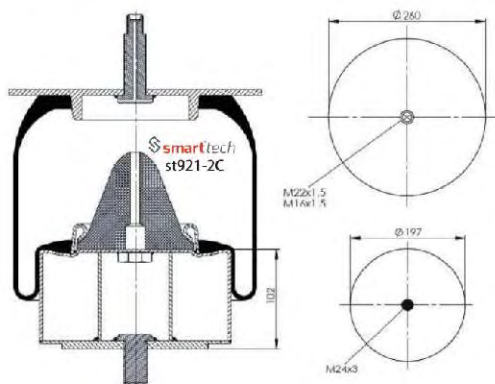

OEM REFERENCES

CROSS REFERENCES

BMC : 53RS900131