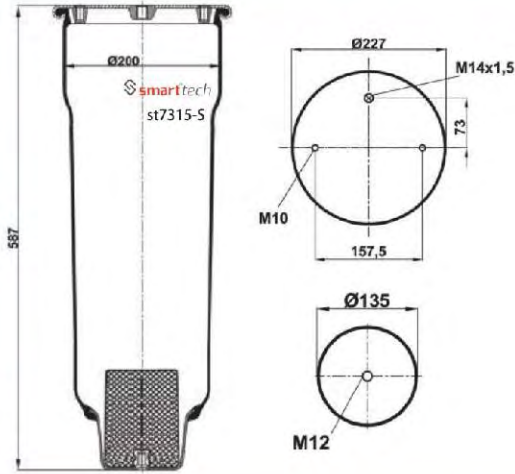

st7313-S

● Bolt Or Stud ○ Threaded Hole

⊗ Combination ⊗ Stud Air Inlet

Original part numbers are only for informative purpose.

st7315-S

Order No: 72314904

OEM REFERENCES

SCANIA : 1314904