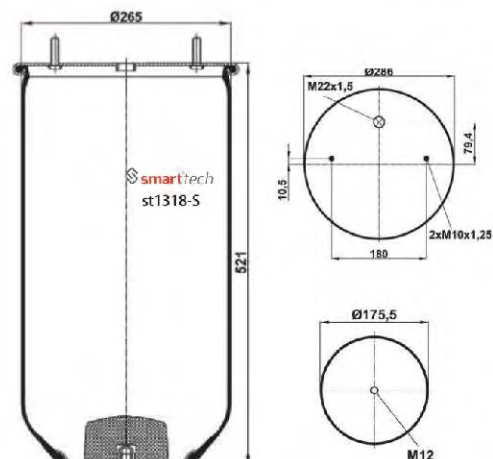

OEM REFERENCES

BARTOLETTI : 91619011
BATTAGLINO : 2211401
CARDI : 58050700
OMAR : 11804
ROLFO : 112060
VIBERTI : 128147102
ZORZI : 1006553

Order No: 48181931

st1318-S