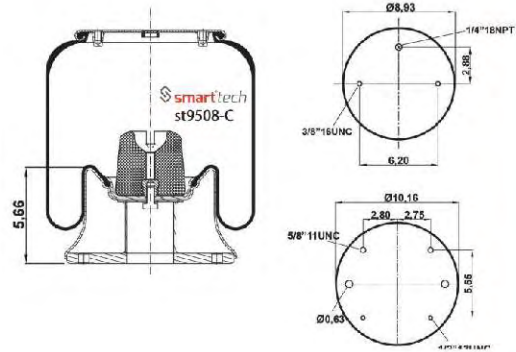

For American Vehicles

Special for trucks and busses

www.smarttech.com.tr

CROSS REFERENCES

FIRESTONE : 1T15M-6 W01 358 9508
AIRTECH : 34156-10 K

OEM REFERENCES

FRUEHAUF/SMB : UJB 1304-1
FRUEHAUF/SMB : UJA 0930

Order No: 35213041

st9508-C

CROSS REFERENCES

FIRESTONE : 1T15LA-0 W01 358 9541
FIRESTONE : 1T15KW-0 W01 358 9541
CONTITECH : 9 9-10 P 861