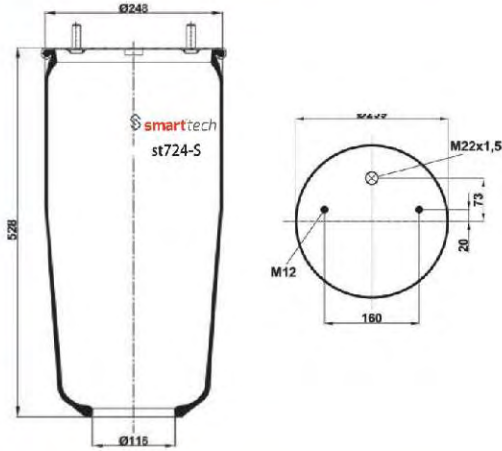

CROSS REFERENCES

MARATON

CONTITECH : TOYO 85

**SERVICE
ASSEMBLY**

SERVICE ASSEMBLY

**ROLLING LOBE AIR SPRINGS
WITH METAL PARTS**

st724-S

Order No: 42246169