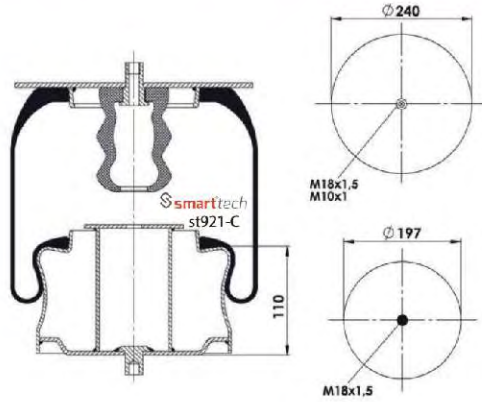

st921-C

Order No: 74151379

OEM REFERENCES

CROSS REFERENCES

CONTITECH : 921 MB

st921-1C

Order No: 22900144