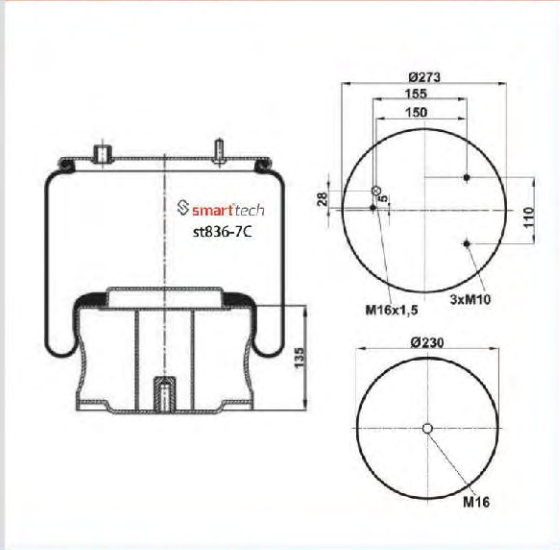

Complete

CROSS REFERENCES   **OEM REFERENCES**   **Order No: 33297721**   **st836-7C**

CONTITECH : 836 M K7
FIRESTONE : 1T17AR-4.5 W01 M58 8715
GOODYEAR : 1R12-723
PHOENIX : 1DF 25-12
DUNLOP FR : D13B33
TAURUS : KR 721-01

DAF : 0 297 721