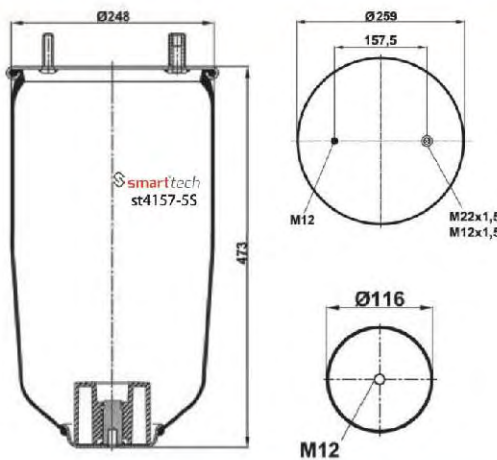

OEM REFERENCES

GRANNING : 15732
R.O.R./MERITOR : 21222442
WEWELER : US07074

CROSS REFERENCES

CONTITECH : 4157 N P05**SA
PHOENIX : 1DK 21 A-3**SA
DUNLOP FR : D12B17**SA
CF GOMMA : 1T300-38 205598**SA
TAURUS : KR 915-54**SA

st4157-6S

Order No: 75751064