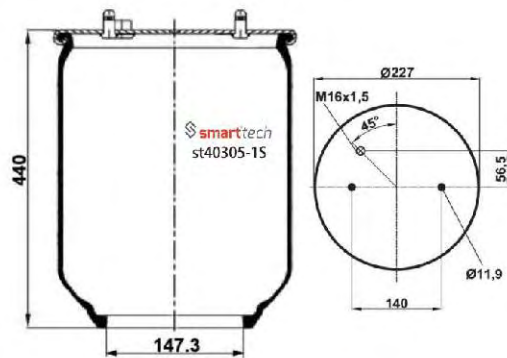

OEM REFERENCES

CROSS REFERENCES

GOODYEAR : 1R11-839**SA

st40306-S

Order No: 72440307