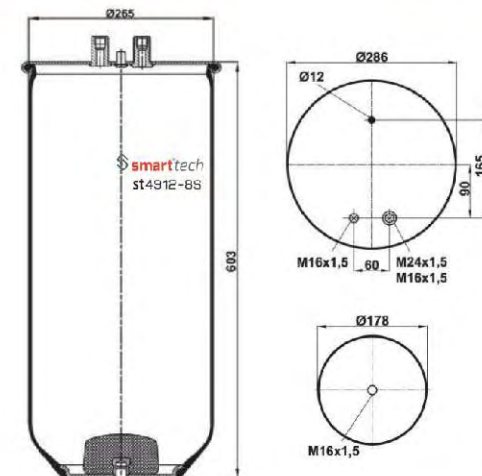

OEM REFERENCES

RENAULT V.I : 5001 832 067

Order No: 74832067

st4912-8S

● Bolt Or Stud ○ Threaded Hole

⊗ Combination ⊗ Stud Air Inlet

Original part numbers are only for informative purpose.

st4912-10S