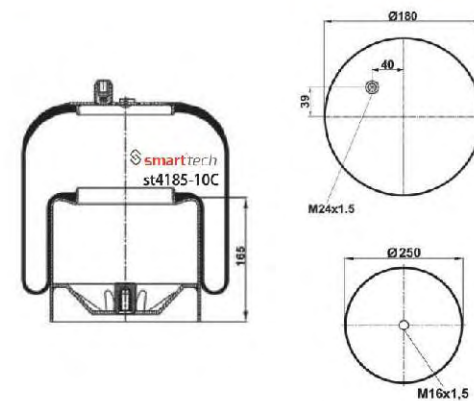

OEM REFERENCES

BPW : A9423200021

CROSS REFERENCES

CONTITECH : 4185NP21