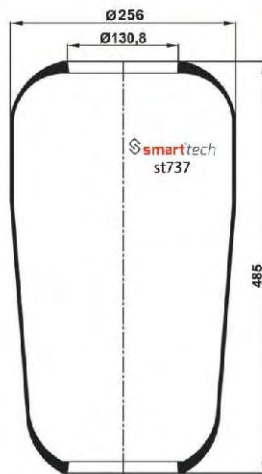

CROSS REFERENCES

CONTITECH : 728 N
FIRESTONE : 1R2D 470 360 W01 095 0419
PHOENIX : 1F 32 A-2

st737

Order No: 62280101