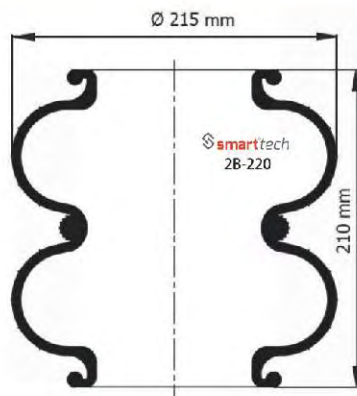

OEM REFERENCES

CROSS REFERENCES

GRANNING : 15947

AIRKRAFT : 2B-220 114001
FIRESTONE : W01 095 0009
GOODYEAR : 2B9-200

st200027

Order No: 72319761