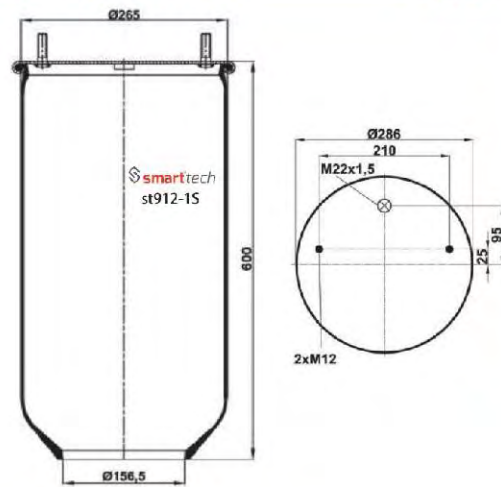

Service Assembly

smarttech

Special for trucks and busses

www.smarttech.com.tr

SERVICE
ASSEMBLY

CROSS REFERENCES

CONTITECH : 912 N P01**SA

OEM REFERENCES

RENAULT : 5.010.239.312
SAF : 3.229.0030.00

Order No: 74239212

st912-1S