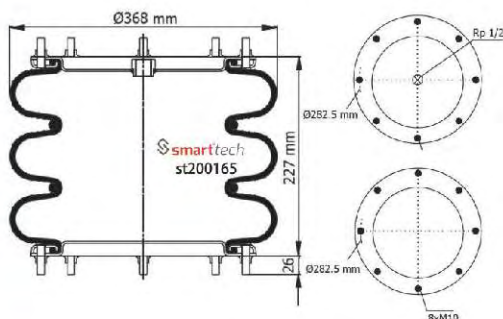

OEM REFERENCES

CROSS REFERENCES

GRANNING : 15827

AIRKRAFT : 3B-370 HYD 115106
DUNLOP : SP 2008 RE