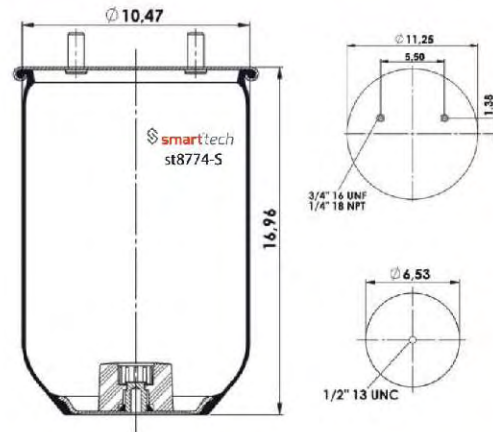

For American Vehicles

Special for trucks and busses

www.smarttech.com.tr

CROSS REFERENCES	OEM REFERENCES
FIRESTONE : W01 358 8774**SA	

Order No: 46725872 st8774-S