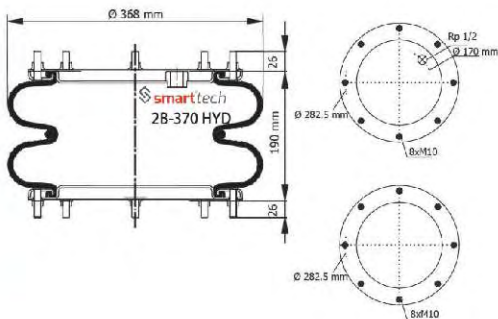

OEM REFERENCES

CROSS REFERENCES

KAISER : Y11 00063

AIRKRAFT : 2B-370 HYD 113357
DUNLOP : 14x2 RE