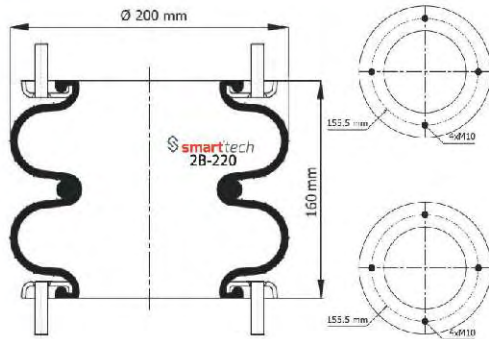

● Bolt Or Stud ○ Threaded Hole ⊗ Combination ⊗ Stud Air Inlet

Original part numbers are only for informative purpose.

st200025

Order No: 46586819

OEM REFERENCES

CROSS REFERENCES

AIRKRAFT : 2B-200 113062

st200026