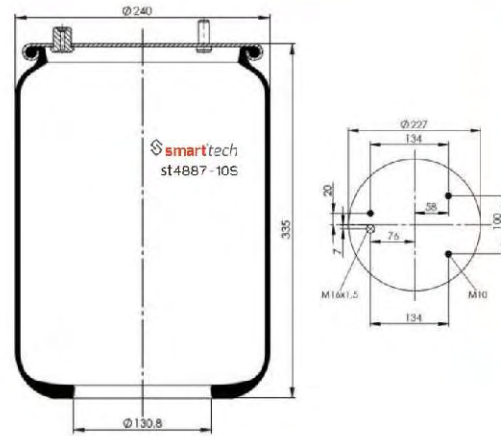

Service Assembly

smarttech

Special for trucks and busses

www.smarttech.com.tr

SERVICE
ASSEMBLY

CROSS REFERENCES

FIRESTONE : W01 M58 8681**SA

OEM REFERENCES

Order No: 35588681

st4887-10S

CROSS REFERENCES

CONTITECH : 4911 N P03**SA