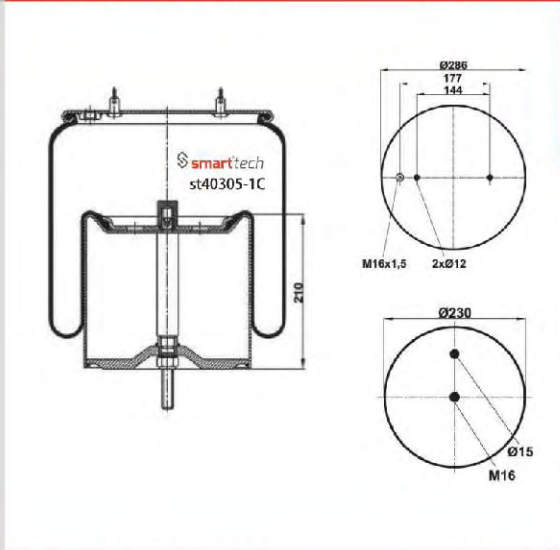

CROSS REFERENCES	OEM REFERENCES	Order No: 72726243	st40305-1C

GOODYEAR : 1R11-839