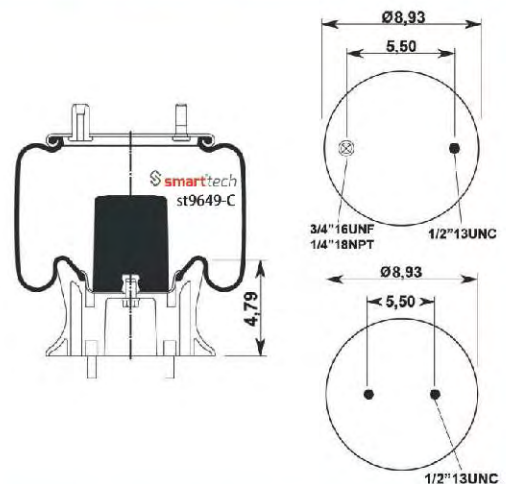

CROSS REFERENCES
FIRESTONE : 1T15MT-8 W01 358 9649

OEM REFERENCES
NEWAY : 90557252

Order No: 35557252 **st9649-C**