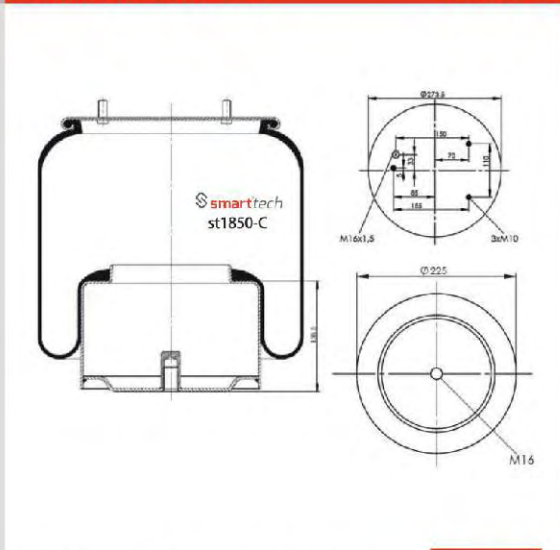

CROSS REFERENCES   **OEM REFERENCES**   **Order No: 99185002**   **st1850-C**

CROSS REFERENCES	OEM REFERENCES
CONTITECH : 1850NP01	

CROSS REFERENCES	OEM REFERENCES