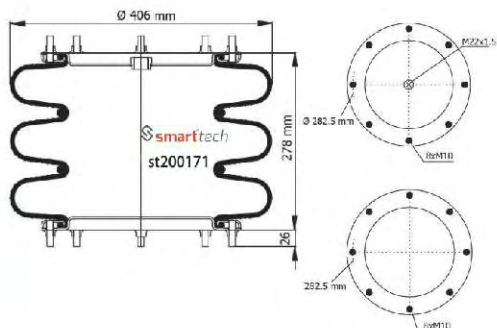

OEM REFERENCES

CROSS REFERENCES

GRANNING : 15833

AIRKRAFT : 3B-400 HYD 116151
DUNLOP : 16x3 RE (PNP 313 170 160)

st200171

Order No: 46582156