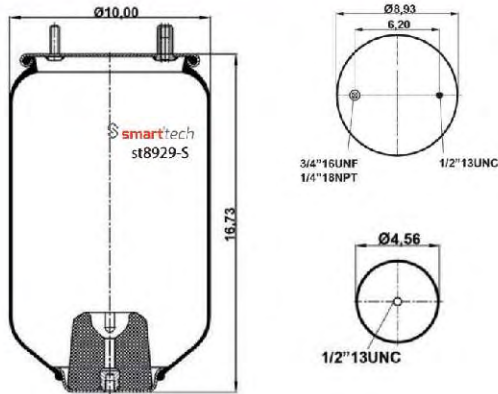

st8929-S

Order No: 46100015

OEM REFERENCES

CROSS REFERENCES

FIRESTONE : W01 358 8929**SA

st9010-S

Order No: 46711565