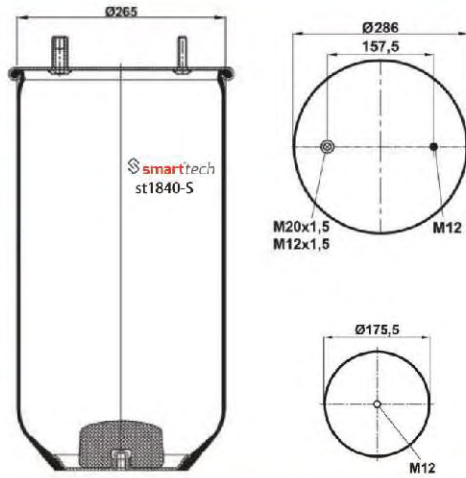

Order No: 48181931

st1318-S

● Bolt Or Stud ○ Threaded Hole

⊗ Combination ⊗ Stud Air Inlet

Original part numbers are only for informative purpose.

st1840-S

Order No: 35001465

OEM REFERENCES