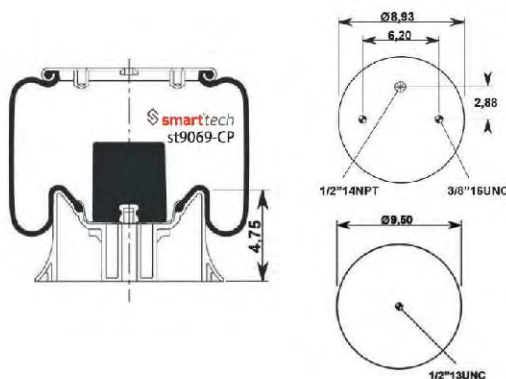

OEM REFERENCES

DAYTON : 352-9069
FODEN : 1300248000
NAVISTAR : 554764C1
PETERBILT : 03-7112
PETERBILT : 03-02456
PETERBILT : 03-04759
PETERBILT : 03-01649
PETERBILT : 03-06746
PETERBILT : 03-10042
PETERBILT : 03-02038
PETERBILT : 03-07112
WESTAR PART : 87-79069
EUCLID PART : E-FS9069
AUTOMANN PART : 1DK231-9069
TRIANGLE : 8312 6362

CROSS REFERENCES

FIRESTONE : 1T15M-4 W01 358 9069
CONTITECH : 4154 N P01
CONTITECH : 4154 N P05
GOODYEAR : 1R12-069 566-24-3-038
TAURUS : KR504-9069
AIRTECH : 134482