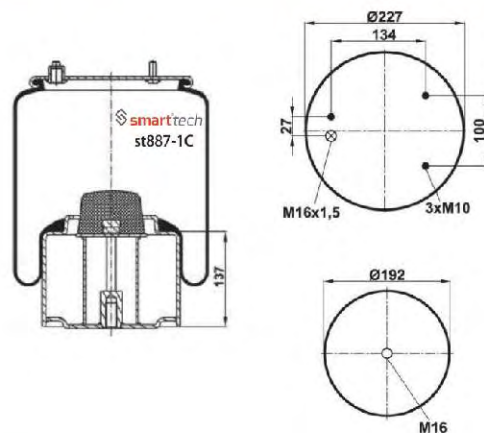

OEM REFERENCES

DAF : 1 141 525
VDL / DAF : 1 141 525

CROSS REFERENCES

CONTITECH : 887 M K6