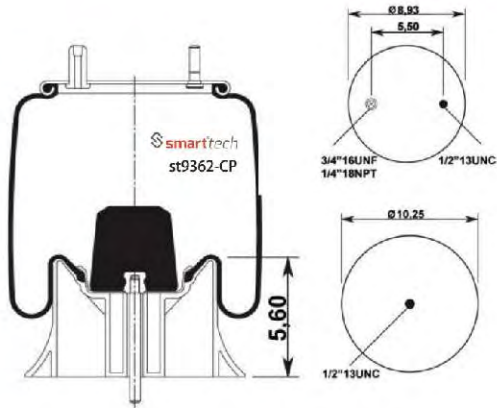

st9362-CP

Order No: 35557113

OEM REFERENCES

TRIANGLE : 6363 / 8391
TRIANGLE : 8387
SAF HOLLAND : 90557113
WATSON & CHALIN : AS0049 / AR90114

CROSS REFERENCES

FIRESTONE : 1T15M-6 / W01 358 9362
CONTITECH : 9 10-16 P 391
GOODYEAR : 1R12-441 / 566-24-3-038
AIRTECH : 131092 / 39362 KPP