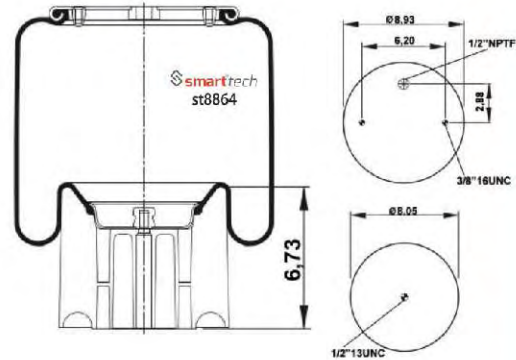

For American Vehicles

Special for trucks and busses

www.smarttech.com.tr

CROSS REFERENCES	OEM REFERENCES
FIRESTONE : 1T15M-9 / W01 358 8864 CONTITECH : 9 10-19 P 898	PETERBILT : 308716

Order No: 46308716 **st8864**

CROSS REFERENCES	OEM REFERENCES
FIRESTONE : 1T15MLW-7 / W01 358 8944 FIRESTONE : W01 358 9015 CONTITECH : 9 10-17.5 P 436 GOODYEAR : 1R12-366 / 566-24-3-038	HENDRICKSON TRAILER : S20217 TRIANGLE : 6368 / 8336 TRIANGLE : 4375

Order No: 46720217 **st8944**