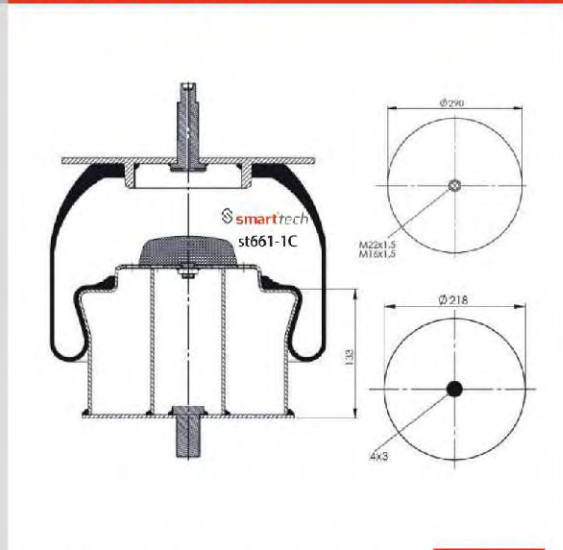

Bolt Or Stud
 Threaded Hole
 Combination
 Stud Air Inlet

Original part numbers are only for informative purpose.

COMPLETE