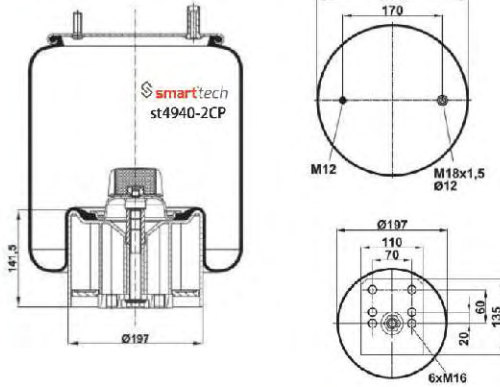

FIRESTONE : W01 M58 8633
AIRTECH : 34930 KPP

SCANIA : 1434930

Bolt Or Stud
 Threaded Hole
 ⊗ Combination
 ⊗ Stud Air Inlet

Original part numbers are only for informative purpose.

COMPLETE

st4940-2CP

Order No: 27941561