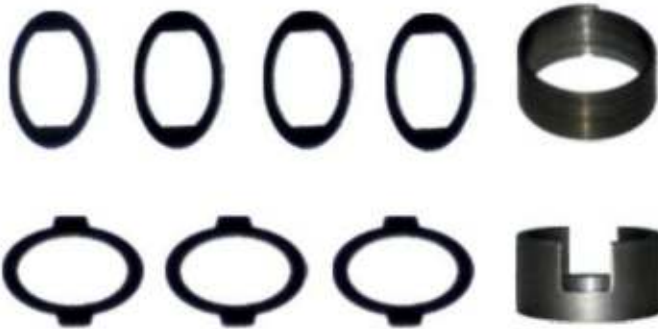

Product No 5294