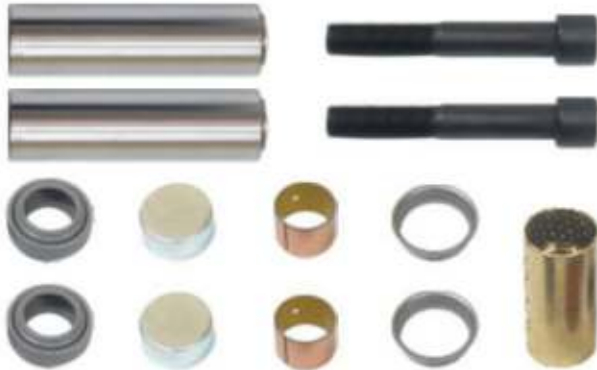

ST No	Descriptions	Pcs.
5264	Torsion Spring Bearing	1
5134	Torsion Spring (Big) - R	1
5267	Washer	4
5268	Washer	3

Product No 5141

Clutch System (Small) - L

ST No	Descriptions	Pcs.
5127	Adjusting Gear (Small)	1
5125	Torsion Spring (Small) - L	1
5129	Adjuster Bolt - M10 x 1.5 / 50 mm	1
5444	Wavy Washer	1
5128	Rubber Cap	1

Product No 5140

Clutch System (Small) - R

ST No	Descriptions	Pcs.
5127	Adjusting Gear (Small)	1
5124	Torsion Spring (Small) - R	1
5129	Adjuster Bolt - M10 x 1.5 / 50 mm	1
5444	Wavy Washer	1
5128	Rubber Cap	1

Product No **5279**

Oem No

MCK1118
MCK1135
SJ4107

**Caliper Pin Repair Kit
D DUCO Radial**

ST No	Descriptions	Pcs.
5171	Caliper Pin - Ø 35 / 102 mm	2
5172	Pin Bolt - M20 x 2 / 125 mm	2
5173	Round Bush - Ø 35 x 40 / 77 mm	1
5369	Oval Bush - Ø 35-36 x 39 / 30 mm	2
5253	Ring - Ø 37 x 40 / 11 mm	2
5236	Pin Cap - Ø 40 / 18.8 mm	2
5194	Pin Boot	2
5221	Grease	2