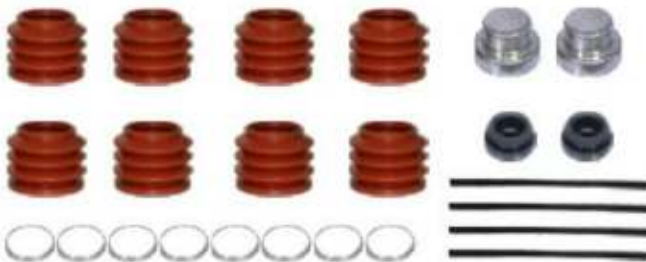

Product No 5542