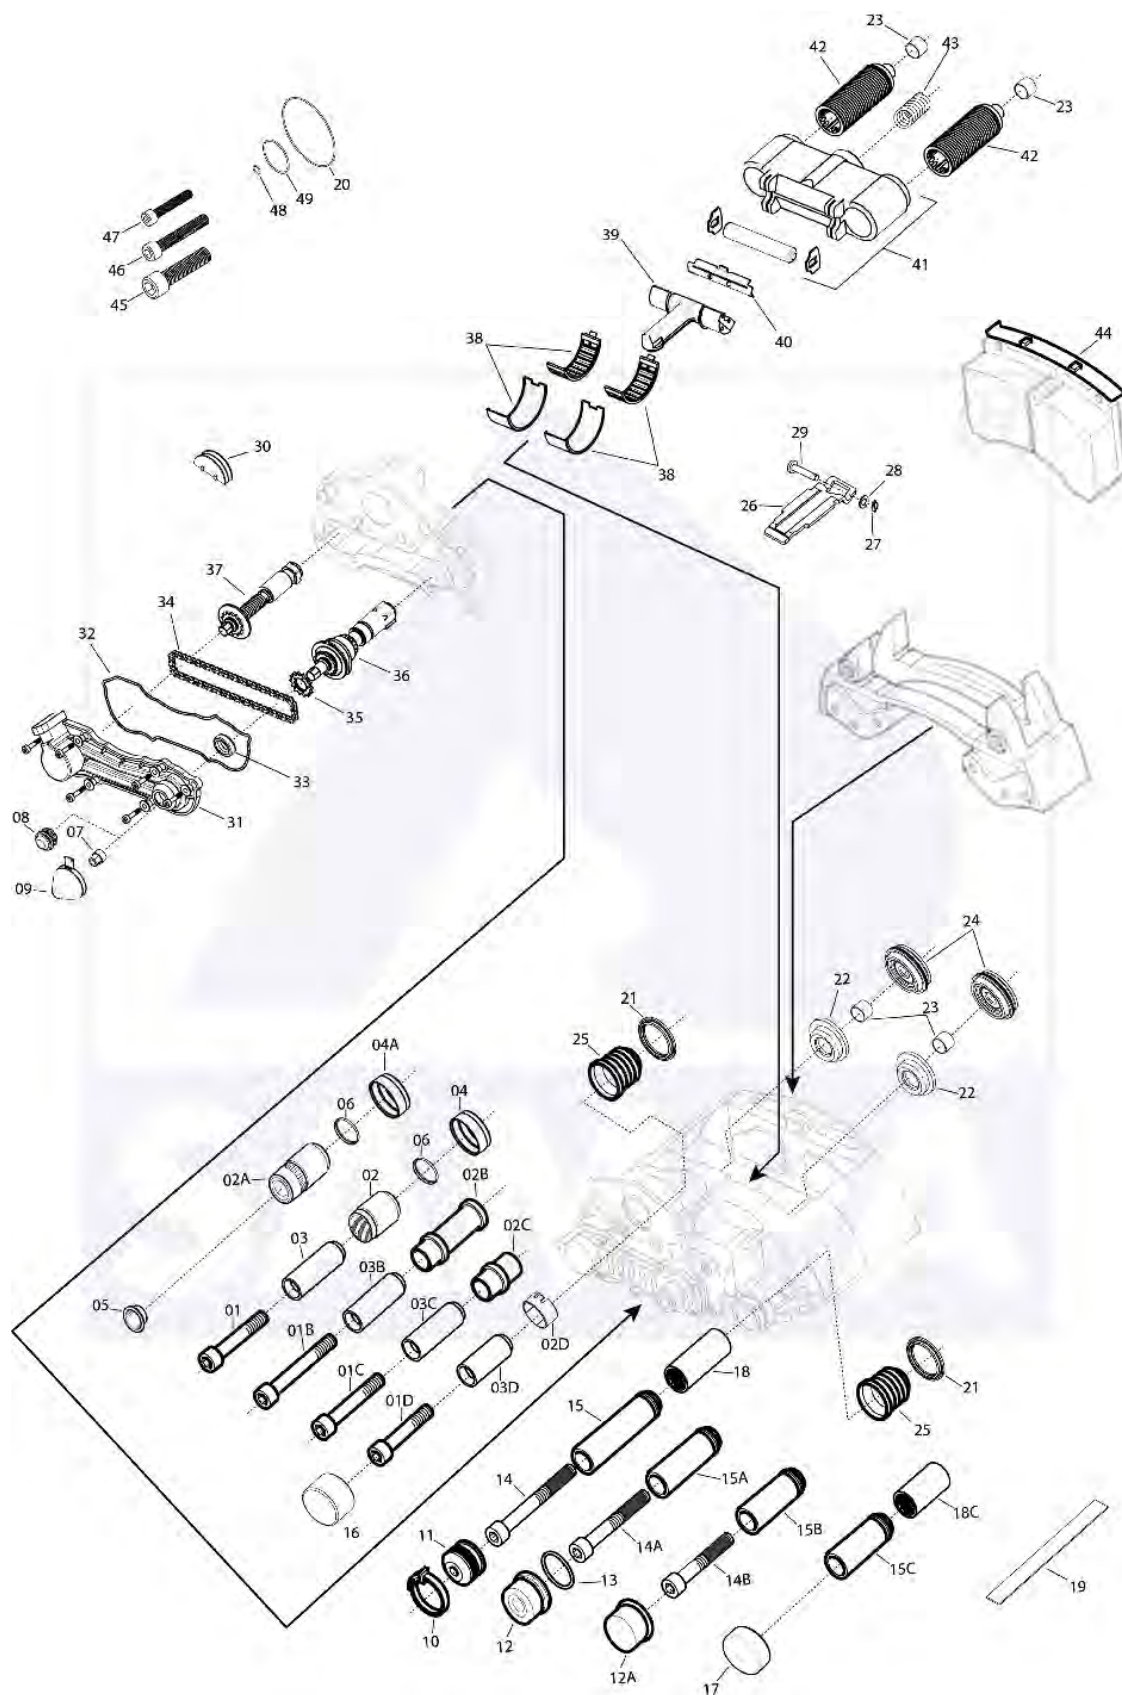

SB6 - SB7 TYPE CALIPER

Nr.	Sampa Nr.	Description	Dimension	Nr.	Sampa Nr.	Description	Dimension
01	102.345	Socket Head Bolt (12,9 Grade)	M16x1,5/80	22	211.122	Rubber Seal	ø33/ø35xø64
01	102.345/1	Socket Head Bolt (10,9 Grade)	M16x1,5/80	22	211.126	Rubber Seal	ø35xø64
01	102.364	Socket Head Bolt (10,9 Grade)	M16x1,5/80	23	116.091	Bronze Bushing	ø16xø18x10
01B	102.366	Socket Head Bolt	M16x1,5/125	24	211.239	Seal Boot	ø74,3
01C	102.363	Socket Head Bolt	M16x1,5/86,5	24	211.096	Seal Boot	ø74,5
01D	102.362	Socket Head Bolt	M16x15/70	25	211.106	Rubber Seal	ø29xø46,5
02	211.095	Rubber Bearing	ø32xø40x46	25	211.264	Rubber Seal	ø26,5/ø32
02A	211.108	Rubber Bearing	ø25/ø32xø40x61,5	25	211.087	Rubber Seal	ø30xø48,75
02B	211.101	Rubber Bearing	ø34,5	25	211.265	Rubber Bearing	ø32xø40x43,5
02C	211.094	Rubber Seal	ø33,5xø40x48,5	26	114.391	Retaining Plate	-
2D	116.103	Bushing	ø36xø40x20	26	114.421	Retaining Plate	-
03	101.307	Pin	ø32x80	26	114.463	Retaining Plate	-
03	101.465	Pin	ø32x84	27	103.026	Split pin	-
03B	101.308	Pin	ø34x120	28	107.007	Washer	ø10,5xø20x2
03C	101.304	Pin	ø34x80	29	101.412	Pin	ø10x52
03D	101.340	Pin	ø36x64	30	211.282	Rubber Buffer	-
04	105.270	Machined Washer	ø39/ø40x13,6	31	096.052	Cover	131x61,5
04	105.549	Machined Washer	ø39/ø40x13,6	32	115.261	Rubber Gasket	-
04A	105.275	Machined Washer	ø35/ø40x14,5	33	115.148	Seal Ring	ø12xø25,5x5
05	114.280	Cover	ø26,1x11	33	115.149	Seal Ring	ø12xø25x5
06	013.016	Plastic Bearing	ø32,5xø36,3x4	34	096.051	Roller Chain	DIN 8187/1-04-58
07	118.013	Adjuster	-	35	096.046	Adjusting Gear	ø15xø29x3
08	015.122	Plug	-	36	096.032	Adjusting Mechanism	ø44x132,5
08	211.097	Plug	ø14,5	37	096.031	Adjusting Mechanism	ø44,110
09	211.098	Rubber Dust Cap	ø38	38	111.119	Half Needle Roller Bearing	ø56,2xø65x28
10	109.015	Metal Clamp	ø53,5	39	096.048	Lever	-
11	211.107	Rubber Dust Cap	ø46,5/ø50,5	39	096.050	Lever	-
11	211.105	Rubber Dust Cap	ø47	39	119.143	Operating Shaft	Angle 0°
11	211.089	Rubber Seal	ø46xø50	39	119.142	Operating Shaft	Angle 12°
12	114.275	Cover	ø52/ø48x28	40	114.431	Half Bearing	ø16,25xø19,25
12A	114.443	Cover	ø41,5x36	41	096.033	Bridge Assembly	M36x6 P3 x131x63,5
13	115.514	O-Ring	ø2,65xø47,5	41	096.034	Bridge Assembly	M36x6 P3 x131x80
14	102.365	Socket Head Bolt	M16x1,5/150	41	096.035	Bridge Assembly	M36x6 P3 x131x82
14A	102.367	Socket Head Bolt	M16x1,5/140	42	095.088	Adjuster Bolt	M36x6 P3 x 79/100
14B	102.410	Socket Head Bolt	M16x1,5/85	43	117.102	Spring	ø24x48
14B	102.363	Socket Head Bolt	M16x1,5/86,5	44	114.367	Spring Holder	-
15	101.306	Pin	ø36x145	45	102.415	Socket Head Bolt	M14x2/55
15A	101.309	Pin	ø36x134	46	102.414	Socket Head Bolt	M10x1,5/60
15B	101.305	Pin	ø36x114	47	102.413	Socket Head Bolt	M8x1,25/45
15C	101.487	Pin	ø36x103	48	115.634	O-Ring	ø2x15
16	114.323	Cover	ø40x25	49	115.705	O-Ring	ø2,65xø65
17	114.314	Cover	ø40x14,5	405.102	Lubricant	-	
18	116.090	Bushing	ø36xø40x82	405.103	Lubricant	-	
18C	116.092/1	Bushing	ø36xø40x70	405.125	Lubricant	-	
19	015.105	Webbing	18,5x195,5x2	405.129	Lubricant	-	
20	115.706	O-Ring	-				
21	015.053	Plastic Washer	ø36,5xø48,75x5,5				
21	015.140	Plastic Washer	ø32,5xø48,75x5,5