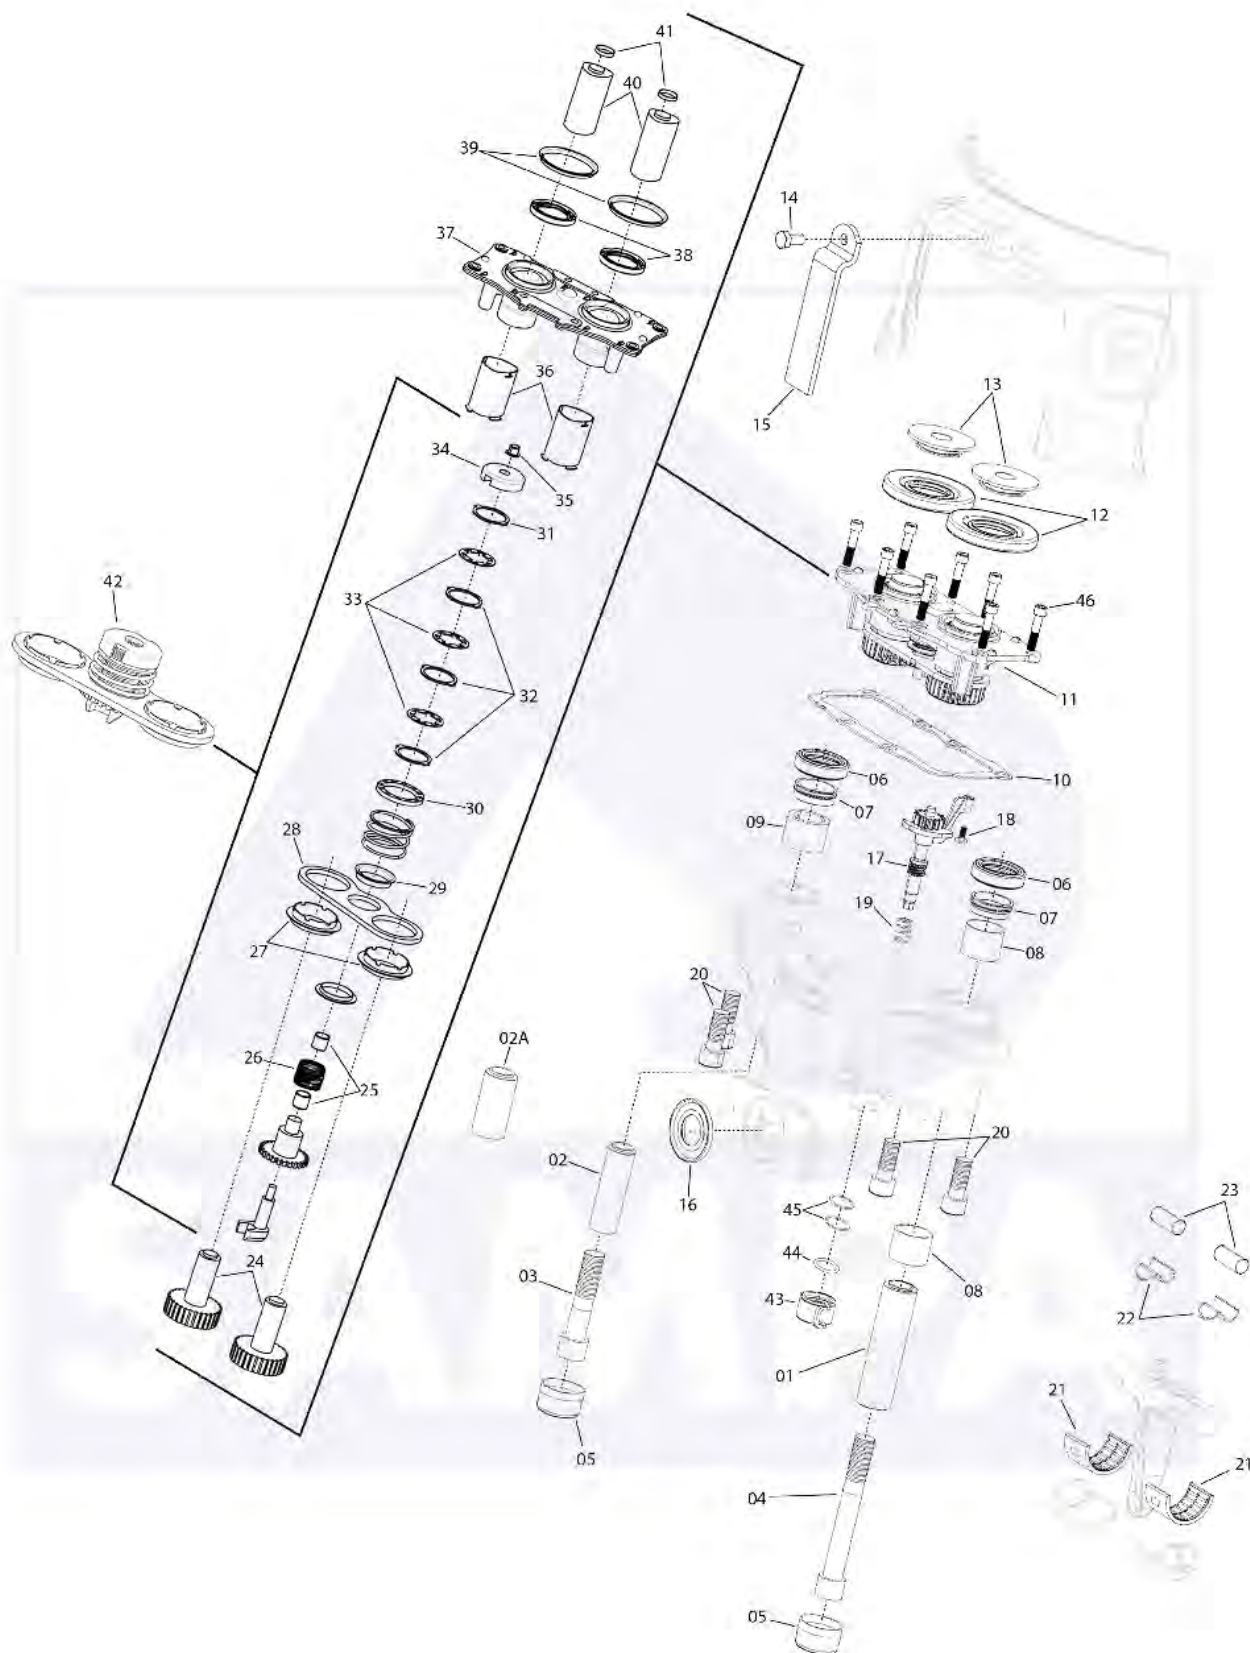

SPARE PARTS

ELSA 2 RADIAL TYPE CALIPER

MERITOR / ROR

ELSA 2 RADIAL TYPE CALIPER

Nr.	Sampa Nr.	Description	Dimension	Nr.	Sampa Nr.	Description	Dimension
01	101.322	Pin	ø35x128,5	22	114.358	Half Bearing	ø19,25xø16,25x8
01	101.324	Pin	ø35x144	23	101.382	Pin	ø16x38
02	101.323	Pin	ø31x84	24	118.101	Adjuster Bolt	M24x1,5/80,5
02A	101.321	Pin	ø35x66,5	25	116.133	Bushing	ø14xø16x15
03	102.231	Socket Head Bolt	M18x1,5/90	26	117.137	Spring	ø33x22
03	102.346	Socket Head Bolt	M20x1,5/90	27	015.123	Plastic Bearing	ø47/ø49
04	102.232	Socket Head Bolt	M18x1,5/150	28	114.411	Lock Plate	ø37/ø50x109,5
04	102.347	Socket Head Bolt	M20x1,5/150	29	015.124	Plastic Bushing	ø34
05	114.315	Cover	ø44x27	30	111.121	Bearing	ø29,5xø40,5x3
06	211.088	Rubber Seal	ø29	31	105.496	Shim	-
06	211.093	Rubber Seal	ø29	32	105.495	Shim	-
07	105.277	Machined Washer	ø37xø42x14	33	105.497	Shim	-
08	116.080	Bushing	ø35xø39x30	34	118.179	Bushing	ø11xø47x11,5
09	116.088	Bushing	30/31xø42x30	35	096.178	Bushing	ø10xø12/ø18x7
10	115.260	Rubber Gasket	-	36	116.132	Bushing	-
11	096.043	Piston Housing Assembly	109,5	37	118.180	Piston Housing Assembly	109,5
12	211.090	Rubber Seal	ø32xø43	38	115.123	Seal Ring	ø52x6,7
13	105.278	Machined Washer	ø34xø48x12,5	39	114.412	Cover	ø58,4xø60,4x5,5
14	102.230	Hexagon Head Screw	M10x1,25/20	40	118.100	Tappet Assembly	M24x1,5/72
15	114.407	Retaining Plate	-	41	116.094	Bushing	ø32xø34x6,5
16	211.123	Rubber Dust Cap	ø63	42	096.177	Adjusting Mechanism	109,5
17	119.190	Adjusting Device, Left	-	43	211.124	Rubber Dust Cap	ø28
17	119.189	Adjusting Device, Right	-	44	115.601	O-Ring	ø2,4xø18
18	102.573	Hexagon Head Screw	M6x1/16	45	105.276	Machined Washer	ø35xø42,5x2,5
19	117.136	Spring	ø17x25,5	46	102.584	Socket Head Bolt	M8x1,25/45
20	102.229	Socket Head Bolt	M16x1,5/40	405.105	Lubricant	-	-
21	111.107	Half Needle Roller Bearing	ø49,7xø59x36	405.113	Lubricant	-	-
				405.129	Lubricant	-	-