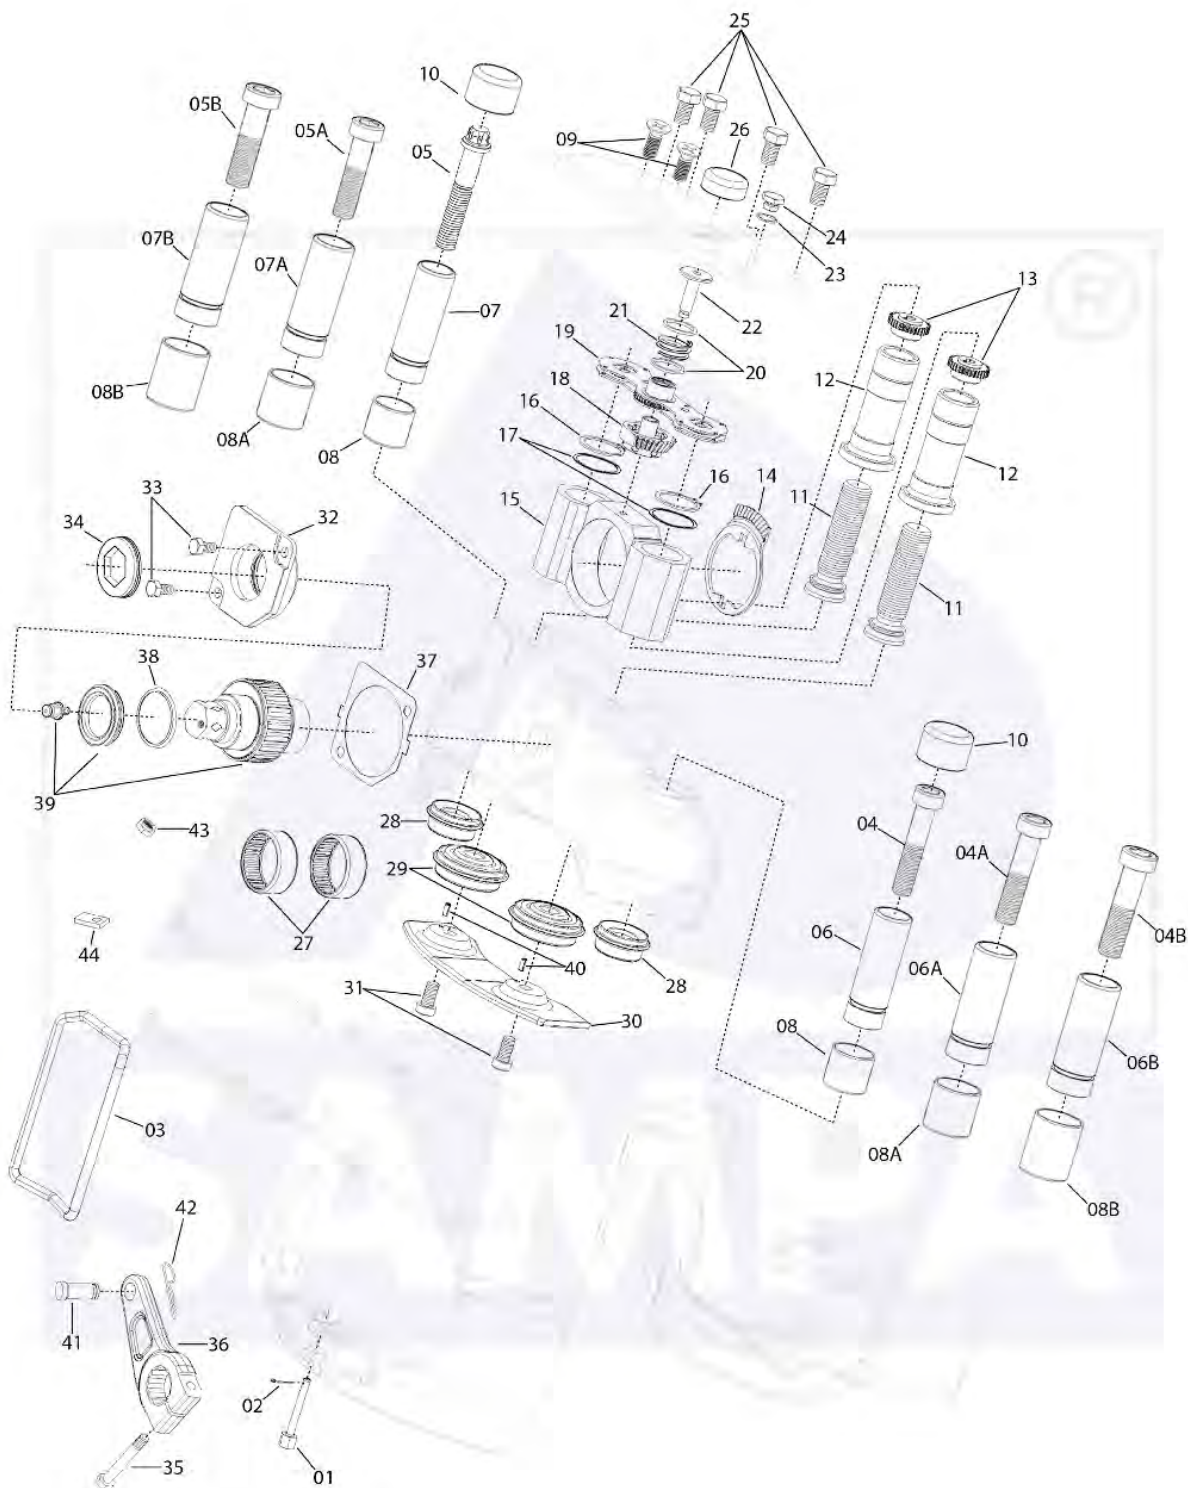

DX175 - DX195 - DX225 TYPE CALIPER

MERITOR / ROR

DX175 - DX195 - DX225 TYPE CALIPER

Nr.	Sampa Nr.	Description	Dimension	Nr.	Sampa Nr.	Description	Dimension
01	101.303	Pin	ø5,8x35/41	22	102.281	Adjuster Device Screw	M8x0,80/37
02	103.015	Split pin	ø2,5x14	23	105.334	Washer	ø12,5xø15x1,4
03	118.081	Pad Retainer Bar	ø6x70x134,5	24	102.361	Stopper Bolt	M12x1,25/8
03	118.080	Pad Retainer Bar	ø8x97,5x163	25	102.279	Hexagon Head Screw	M12x1,75/30
03	118.178	Pad Retainer Bar	ø8x97x153	26	114.362	Cover	ø37x16
03	118.070	Pad Retainer Bar	ø8x97x159	27	095.086	Needle Bearing	ø45xø52x20
04	102.273	Hexagon Bolt With Astral Flange	M14x1,5/90	28	211.235	Rubber Seal	ø18,5
04A	102.345	Socket Head Bolt	M16x1,5/80	28	211.092	Rubber Seal	ø21xø42
04B	102.276	Socket Head Bolt	M18x2,5/90	28	211.234	Rubber Seal	ø25xø49
05	102.277	Socket Head Bolt	M14x1,5/70	29	211.246	Rubber Seal	ø17
05A	102.344	Socket Head Bolt	M16x1,5/55	29	211.091	Rubber Seal	ø19/ø34,5xø58
05B	102.275	Socket Head Bolt	M18x2,5/55	30	119.094	Thrust Plate	ø11x112,5
06	101.409	Pin	ø27.7/ø28x96	31	102.360	Socket Head Bolt	M10x1,5/20
06A	101.292	Pin	ø31.7/ø32x97	31	102.294	Socket Head Bolt	M8x1,25/20
06B	101.396	Pin	ø34.7x98	32	119.122	Eccentric Shaft Housing	ø45xø64,5/ø9x79
07	101.410	Pin	ø27.7/ø28x96	32	119.102	Eccentric Shaft Housing	ø45xø75/ø9x92
07A	101.291	Pin	ø32x97	33	102.295	Hexagon Head Screw	M8x1,25/16
07B	101.395	Pin	ø35x98	33	102.249	Hexagon Head Screw	M8x1,25/20
08	116.126	Bushing	ø28xø32x25	34	211.237	Rubber Seal	-
08A	116.119	Bushing	ø32xø36x20	35	102.278	Hexagon Head Screw	M8x1,25/60
08A	116.118	Bushing	ø32xø36x30	36	118.072	Lever	-
08A	116.078	Bushing	ø32xø36x55	36	118.082	Lever	-
08B	116.121	Bushing	ø35xø39x50	36	118.083	Lever	-
09	102.280	Countersunk Socket Head Cap Screw	M12x1,75/22	36	118.084	Lever	-
10	114.363	Cover	ø37,3x24	36	118.085	Lever	-
10	114.204	Cover	ø41,75x27,5	36	118.126	Lever	-
11	101.153	Actuating Piston, Left	M24x2 L / 88	37	115.241	Gasket	ø64,5/ø9x79
11	101.152	Actuating Piston, Right	M24x2 R / 88	37	115.238	Gasket (New version)	ø76/ø9x92
12	101.398	Adjusting Sleeve, Left	M24x2 L / ø47x98	38	114.366	Cover	ø45xø62x2,25
12	101.397	Adjusting Sleeve, Right	M24x2 R / ø47x98	39	119.121	Eccentric Shaft	ø45xø35/ø55x102,5
13	118.073	Adjuster Sleeve Gear	ø25,5x15,5	39	119.101	Eccentric Shaft	ø45xø45/ø68x102,5
14	118.071	Adjuster Gear Segment	ø64xø73	40	114.273	Roll Pin	ø4x10
15	119.093	Actuation Block	ø35x112,5/ø68	41	101.425	Pin	ø13,7x36
16	106.276	Circlip	ø32,8x1,5	42	103.028	Split pin	-
17	105.473	Shim	ø53,5xø86x2,2	43	104.108	Lock Nut	M8x1,25/8
18	119.103	Bevel Gear	ø14/ø42x30	44	105.582	Washer	ø8,5
19	119.104	Adjustment Box, Left	ø20x112,5/ø23		405.106	Lubricant	-
19	119.120	Adjustment Box, Right	ø20x112,5/ø23		405.107	Lubricant	-
20	211.238	Seal Ring	ø23,5xø28,5x2		405.108	Lubricant	-
21	117.061	Spring	ø28,5x19