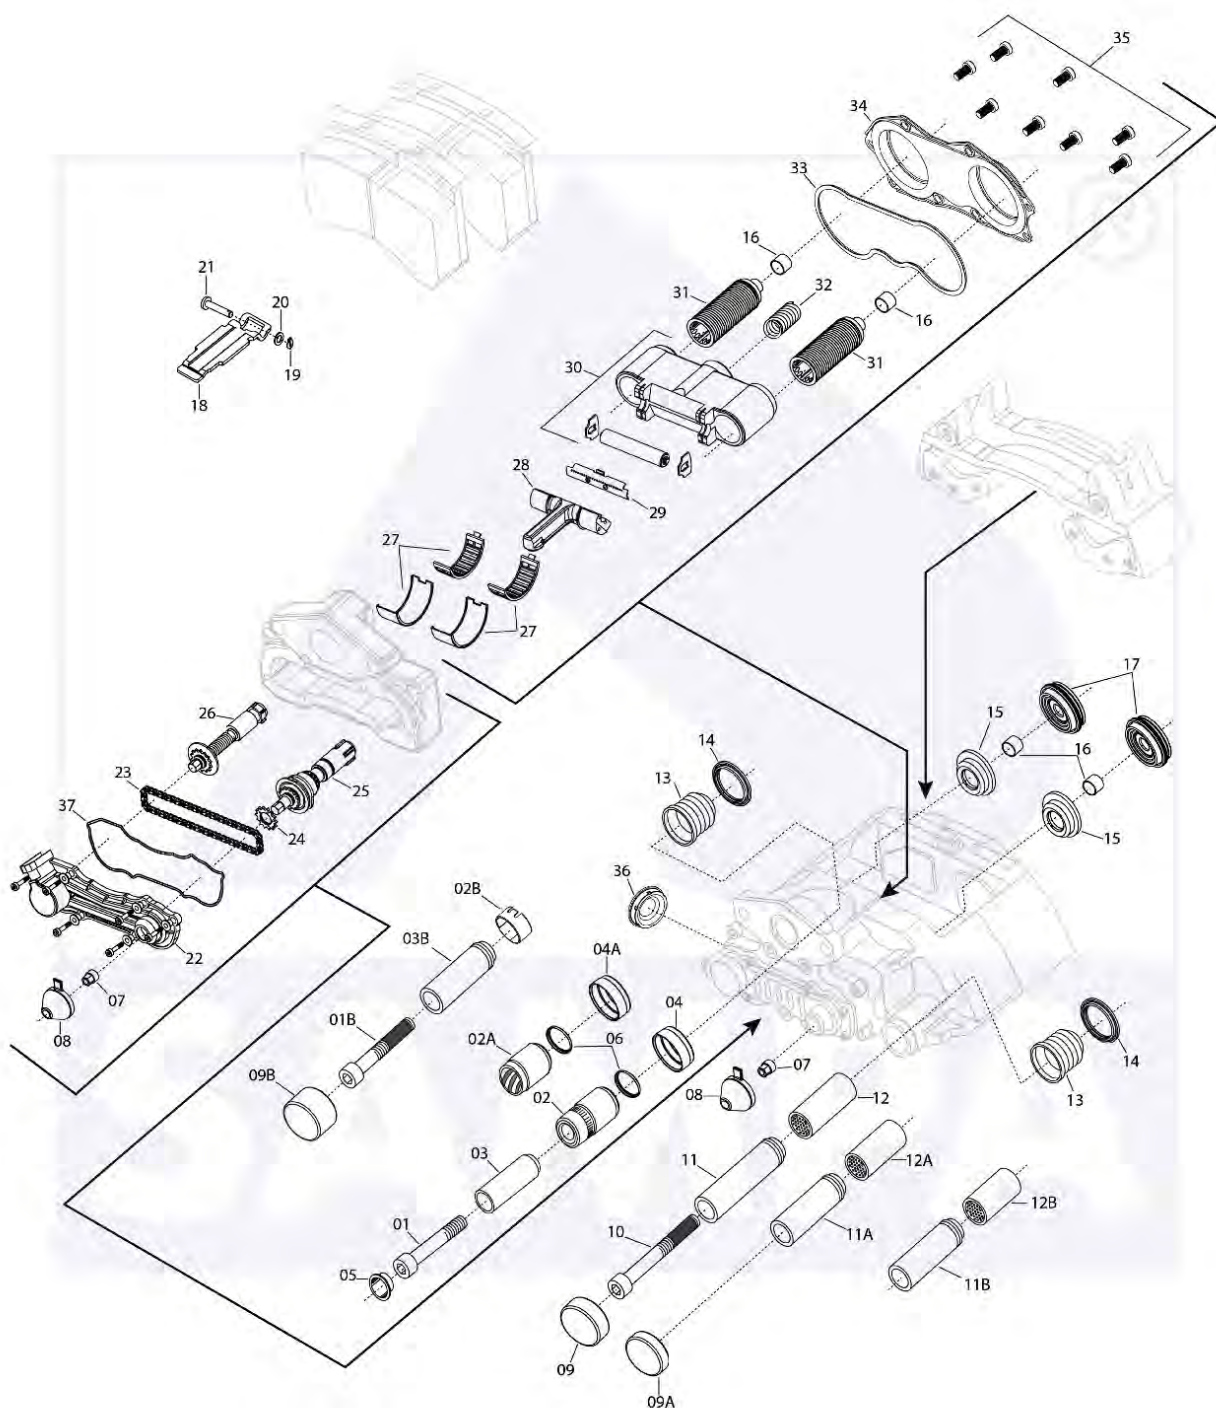

SN6 - SN7 TYPE CALIPER

Nr.	Sampa Nr.	Description	Dimension	Nr.	Sampa Nr.	Description	Dimension
01	102.345	Socket Head Bolt (12,9 Grade)	M16x1,5/80	16	116.091	Bushing	ø16xø18x10
01	102.345/1	Socket Head Bolt (10,9 Grade)	M16x1,5/80	17	211.099	Seal Boot	ø69,3
01	102.364	Socket Head Bolt (10,9 Grade)	M16x1,5/80	17	211.096	Seal Boot	ø74,5
01B	102.372	Socket Head Bolt	M16x1,5/70	18	114.421	Retaining Plate	-
02	211.108	Rubber Bearing	ø25/ø32xø40x61,5	18	114.463	Retaining Plate	-
02A	211.095	Rubber Bearing	ø32xø40x46	19	103.026	Split pin	-
03	101.307	Pin	ø32x80	20	107.007	Washer	ø10,5xø20x2
03B	101.340	Pin	ø36x64	21	101.412	Pin	ø10x52
03C	116.103	Bushing	ø36xø40x20	22	096.052	Cover	131x61,5
04	105.275	Machined Washer	ø35/ø40x14,5	23	096.051	Roller Chain	DIN 818711-04-58
04A	105.270	Machined Washer	ø39/ø40x15	24	096.046	Adjusting Gear	ø15xø29x3
05	114.280	Cover	ø26,1x11	25	096.032	Adjusting Mechanism	ø44x132,5
06	013.016	Plastic Bearing	ø32,5xø36,3x4	26	096.031	Adjusting Mechanism	ø44x110
07	118.013	Adjuster	-	27	111.120	Half Needle Roller Bearing	ø56,2xø65x27,5
08	211.153	Rubber Dust Cap	ø35	28	096.047	Lever	-
08	211.098	Rubber Dust Cap	ø38	28	096.049	Lever	-
09	114.314	Cover	ø40x14,5	28	119.145	Operating Shaft	Angle 0°
09A	114.279	Cover	ø40x10,5	28	119.144	Operating Shaft	Angle 12°
09B	114.323	Cover	ø40x25	29	114.431	Half Bearing	ø16,25xø19,25
10	102.410	Socket Head Bolt	M16x1,5/85	30	096.033	Bridge Assembly	M36x6 P3 x131x63,5
10	102.363	Socket Head Bolt	M16x1,5/86,5	30	096.034	Bridge Assembly	M36x6 P3 x131x80
11	101.305	Pin	ø36x114	30	096.035	Bridge Assembly	M36x6 P3 x131x82
11A	101.310	Pin	ø36x102	31	095.088	Adjuster Bolt	M36x6 P3 x 79/100
11B	101.487	Pin	ø36x103	32	117.102	Spring	ø24x48
12	116.090	Bushing	ø36xø40x82	33	115.243	Gasket	-
12A	116.093	Bushing	ø36xø40x75	34	114.410	Lock Plate	ø64x131
12B	116.092/1	Bushing	ø36xø40x70	35	102.396	Socket Head Bolt	M8x1,25/16
13	211.087	Rubber Seal	ø30xø48,75	36	096.036	Cover	-
14	015.053	Plastic Washer	ø36,5xø48,75x5,5	37	115.261	Rubber Gasket	-
15	211.121	Rubber Seal	ø33/ø35xø62	405.103		Lubricant	-
15	211.122	Rubber Seal	ø33/ø35xø64	405.129		Lubricant	-
15	211.100	Rubber Seal	ø35xø62				
15	211.126	Rubber Seal	ø35xø64