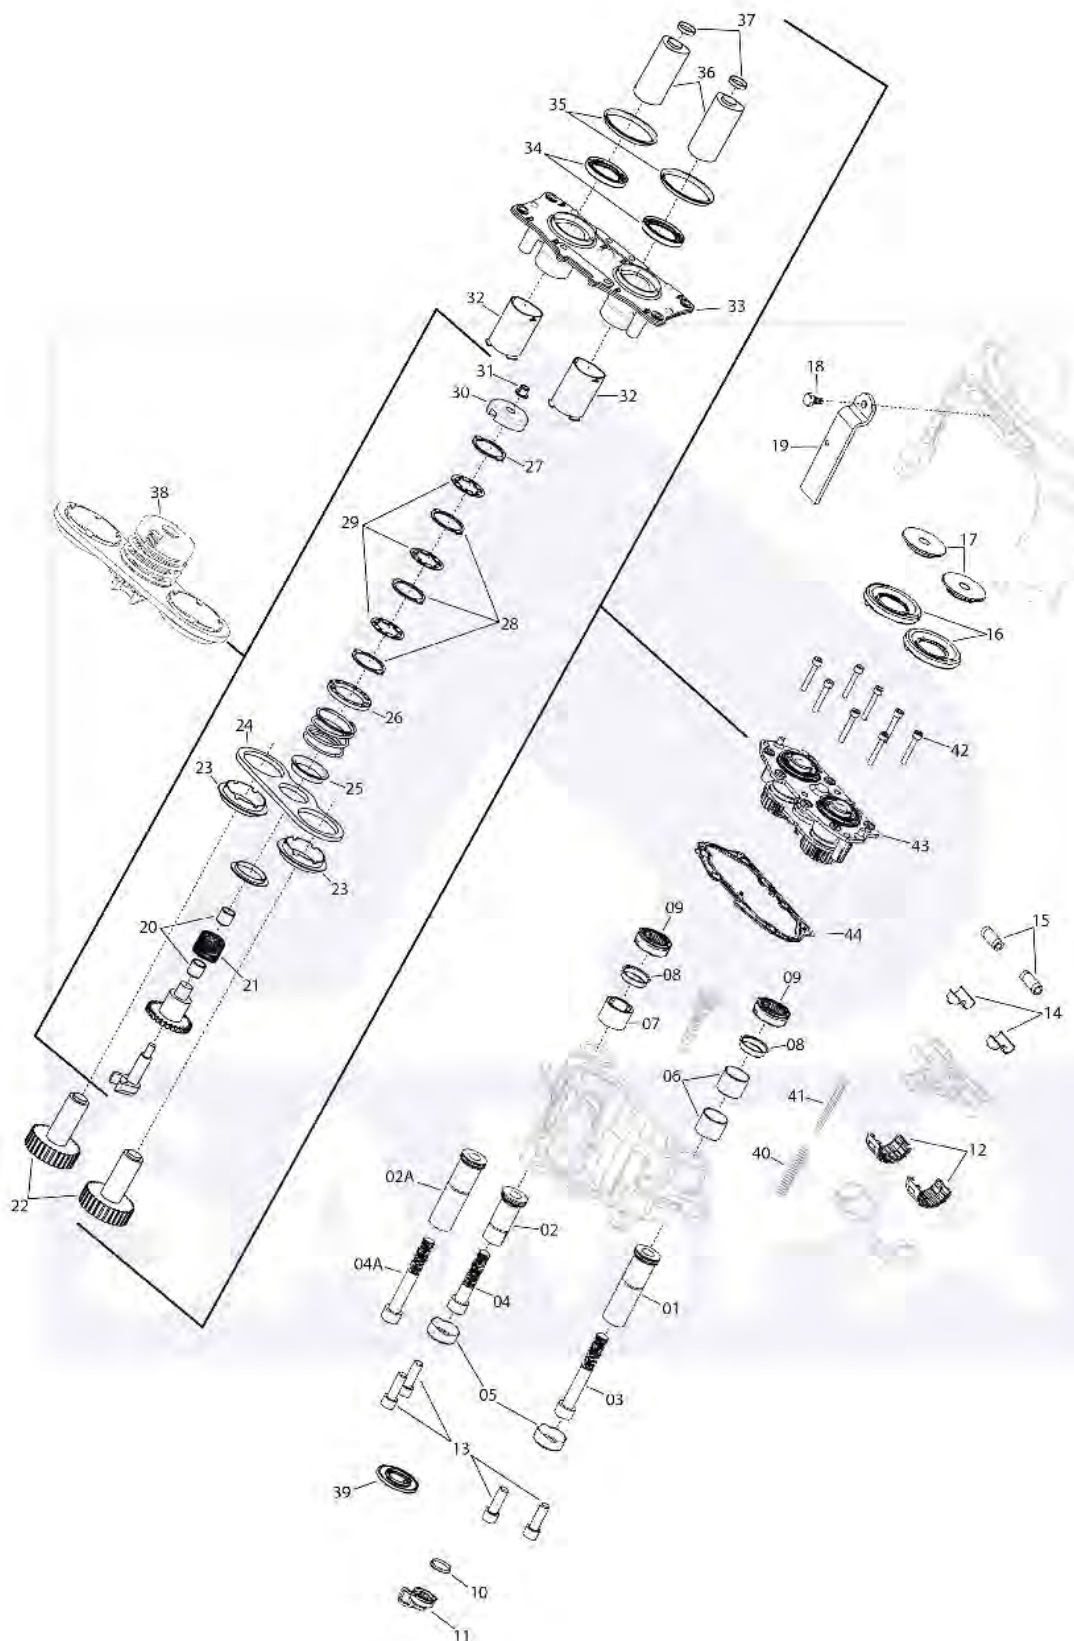

ELSA 225 TYPE CALIPER

MERITOR / ROR

ELSA 225 TYPE CALIPER

Nr.	Sampa Nr.	Description	Dimension	Nr.	Sampa Nr.	Description	Dimension
01	101.320	Pin	ø35x117	22	118.101	Adjuster Bolt	M24x1,5/80,5
02	101.319	Pin	ø31x78	23	015.123	Plastic Bearing	ø47/ø49
02A	101.391	Pin	ø31x117	24	114.411	Lock Plate	ø37/ø50x109,5
03	102.359	Socket Head Bolt	M18x1,5/120	25	015.124	Plastic Bushing	ø34
04	102.358	Socket Head Bolt	M18x1,5/81,5	26	111.121	Bearing	ø29,5xø40,5x3
04A	102.359	Socket Head Bolt	M18x1,5/120	27	105.496	Shim	-
05	114.271	Cover	ø44x17,5	28	105.495	Shim	-
06	116.080	Bushing	ø35xø39x30	29	105.497	Shim	-
07	116.088	Bushing	30/31xø42x30	30	118.179	Bushing	ø11xø47x11,5
08	114.272	Cover	ø39x10	31	096.178	Bushing	ø10xø12/ø18x7
09	211.088	Rubber Seal	ø29	32	116.132	Bushing	-
09	211.093	Rubber Seal	ø29	33	118.180	Piston Housing Assembly	109,5
10	115.601	O-Ring	ø2,4xø18	34	115.123	Seal Ring	ø52x6,7
11	211.124	Rubber Dust Cap	ø28	35	114.412	Cover	ø58,4xø60,4x5,5
12	111.107	Half Needle Roller Bearing	ø49,7xø59x36	36	118.100	Tappet Assembly	M24x1,5/72
13	102.357	Hexagon Bolt With Astral Flange	M14x1,5/40	37	116.094	Bushing	ø32xø34x6,5
13	102.228	Hexagon Bolt With Astral Flange	M16x1,5/40	38	096.177	Adjusting Mechanism	109,5
13	102.229	Socket Head Bolt	M16x1,5/40	39	211.123	Rubber Dust Cap	ø63
14	114.384	Half Bearing	ø19,25xø16,25x13	40	117.056	Spring	ø14,5x82
15	101.382	Pin	ø16x38	41	015.098	Pad Pin	-
16	211.090	Rubber Seal	ø32xø43	42	102.584	Socket Head Bolt	M8x1,25/45
17	105.278	Machined Washer	ø34xø48x12,5	43	096.043	Piston Housing Assembly	109,5
18	102.230	Hexagon Head Screw	M10x1,25/20	44	115.260	Rubber Gasket	-
19	114.407	Retaining Plate	-	405.105	Lubricant	-	-
20	116.133	Bushing	ø14xø16x15	405.113	Lubricant	-	-
21	117.137	Spring	ø33x22	405.129	Lubricant	-	-