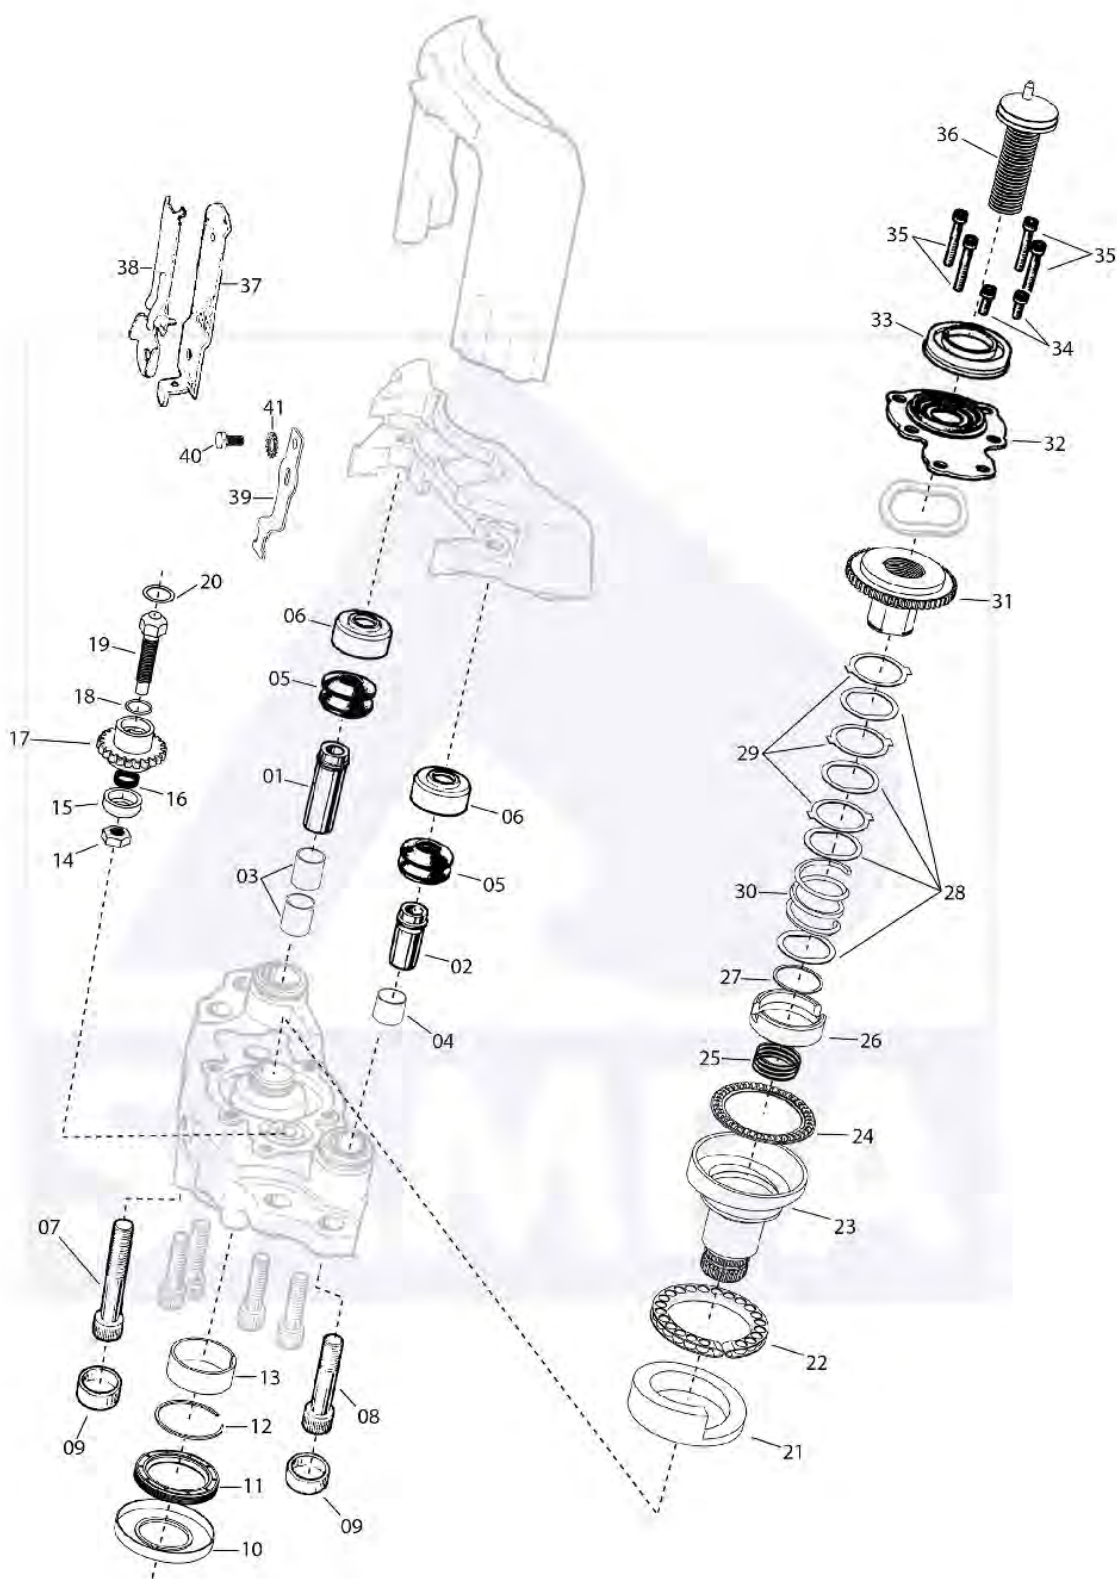

SPARE PARTS

D3 TYPE CALIPER

MERITOR / ROR

D3 TYPE CALIPER

Nr.	Sampa Nr.	Description	Dimension	Nr.	Sampa Nr.	Description	Dimension
01	101.347	Pin	ø33x117	23	118.095	Operating Shaft, Left	26 Teeth / Left
01	101.326	Pin	ø32x117	23	118.093	Operating Shaft, Left	48 Teeth / Left
02	101.325	Pin	ø32x73	23	118.096	Operating Shaft, Right	26 Teeth / Right
03	116.108	Bushing	ø32xø36x40	23	118.094	Operating Shaft, Right	48 Teeth / Right
04	116.107	Bushing	32/33xø36x30	24	095.084	Needle Bearing	ø70xø95/ø4
05	211.125	Rubber Seal	ø24/ø35	25	117.075	Spring, Left	□2,5xø61x18 / Left
06	114.316	Cover	ø31xø59,5x17	25	117.076	Spring, Right	□2,5xø61x18 / Right
07	102.234	Socket Head Bolt	M18x1,5/120	26	110.106	Metal Bushing	ø54xø65,5x20,5
08	102.233	Socket Head Bolt	M18x1,5/95	27	108.115	Wire Ring	ø39,7xø45x1,2
09	114.317	Cover	ø37x10,5	28	105.491	Shim	-
10	096.175	Plastic Dust Cover	ø42,5	29	105.492	Shim	-
11	115.147	Seal Ring	ø50xø65x8	30	117.074	Spring	□4xø51x48
12	106.347	Retaining Ring	-	31	118.132	Adjuster Nut	M30x3,5 / 59,3
13	116.142	Bushing	ø50xø55x20	32	211.213	Rubber Seal	ø8,5x90/ø42
14	104.113	Hexagon Nut	M10x1,5/8	33	015.099	Plastic Dust Cover	ø54
15	114.409	Special Washer	ø20x9,5	34	102.396	Socket Head Bolt	M8x1,25/16
16	117.077	Spring, Left	□1,5xø21,5x11,5 / Left	35	102.395	Socket Head Bolt	M8x1,25/40
16	117.078	Spring, Right	□1,5xø21,5x11,5 / Right	36	119.148	Tappet	M30x3,5 / 120,5
17	118.097	Adjusting Sleeve	ø30x27,5	37	114.425	Retaining Plate	-
18	115.661	O-Ring	ø1,5xø7,5	38	114.426	Retaining Plate	-
19	102.412	Special Bolts	M10x1,5/50	39	114.427	Plate	-
20	107.072	Spring Washer	ø16,5xø21,5x0,25	40	102.426	Hexagon Head Screw	M6x1/12
21	118.098	Support	ø80xø105x34,5 / Left	41	105.503	Toothed Lock Washer	-
21	118.099	Support	ø80xø105x34,5 / Right		405.103	Lubricant	-
22	095.083	Needle Bearing	ø77xø105/ø12		405.109	Lubricant	-
					405.118	Lubricant	-
					405.129	Lubricant	-