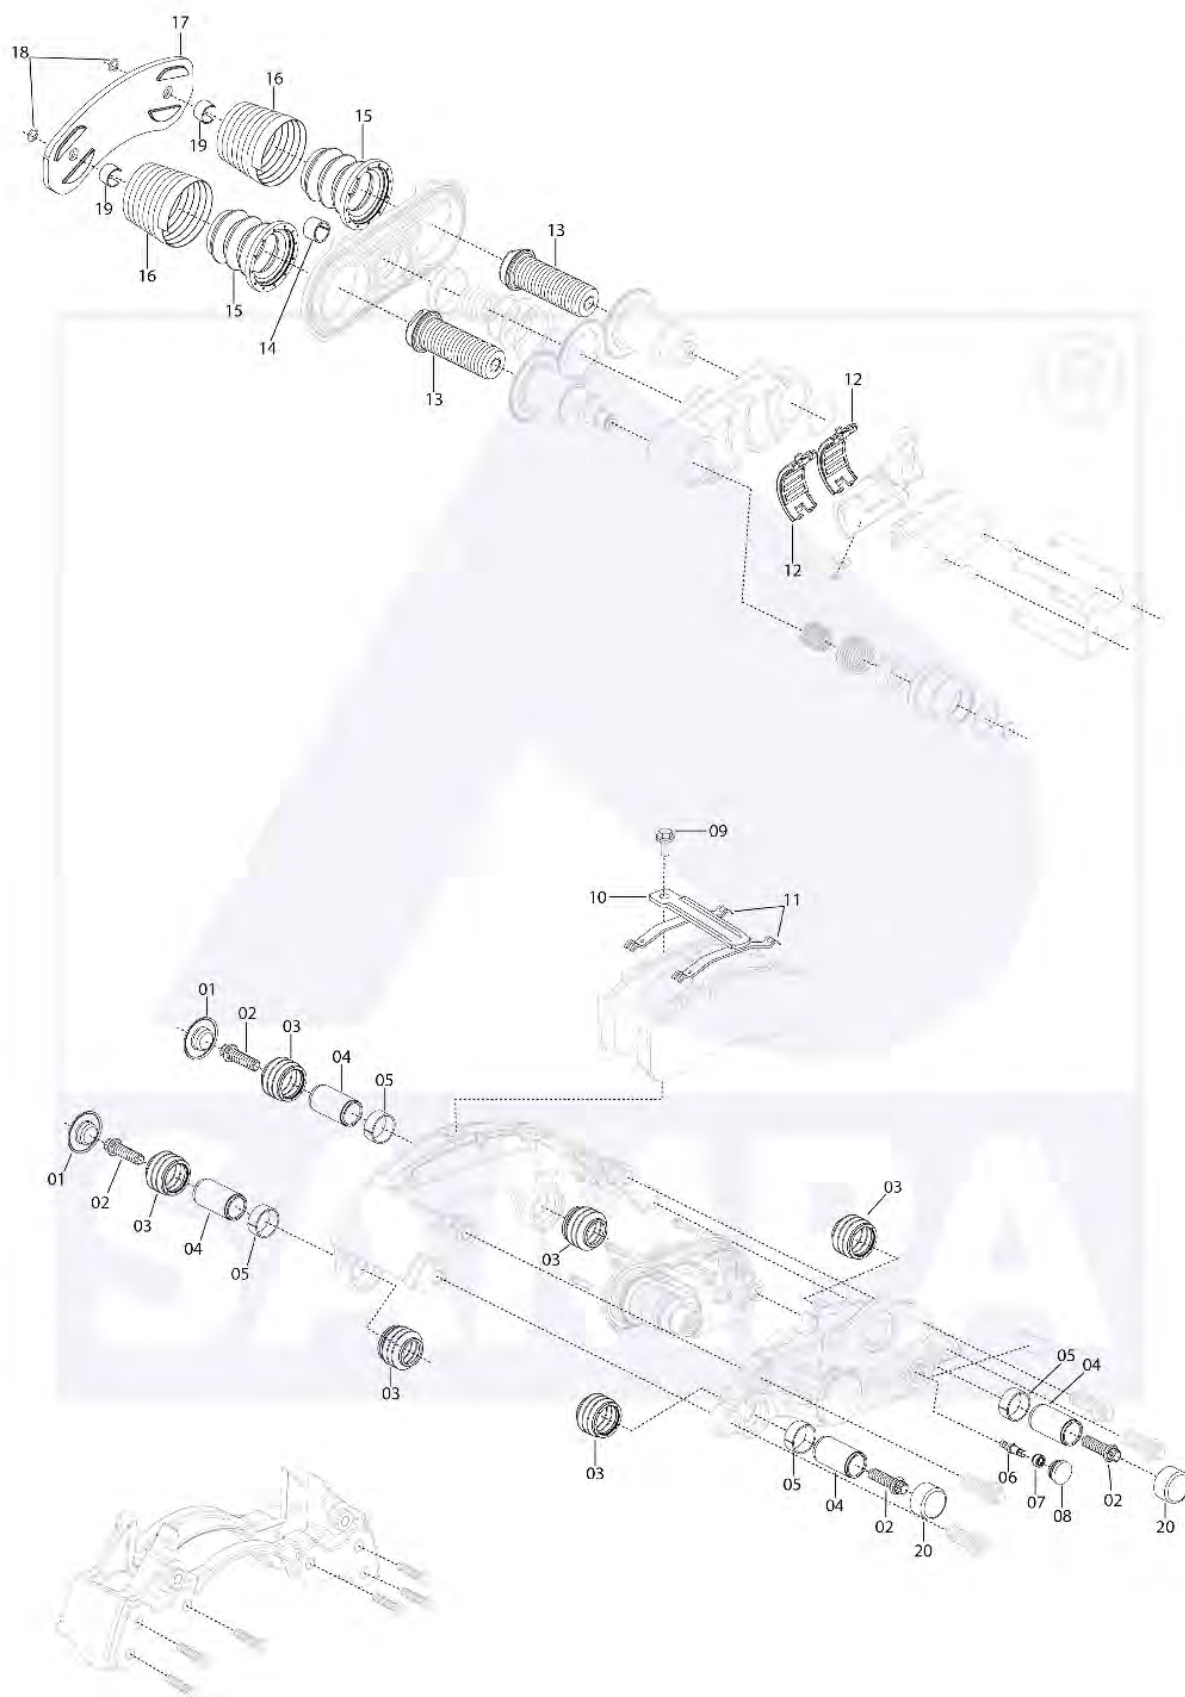

ø64xø77x32

SPARE PARTS

MODUL X TYPE CALIPER

HALDEX

MODUL X TYPE CALIPER

Nr.	Sampa Nr.	Description	Dimension	Nr.	Sampa Nr.	Description	Dimension
01	114.403	Cover	ø26xø28/ø56	11	114.368	Spring Holder	-
02	102.407	Hexagon Bolt With Astral Flange	M14x2/42	12	096.053	Needle Bearing	ø64xø77x32
02	102.408	Hexagon Bolt With Astral Flange	M14x2/47	13	101.492	Adjuster Bolt	M30x2/98
03	211.252	Rubber Seal	ø31/ø38	14	116.128	Bushing	ø12xø14x10
04	101.421	Pin	ø15xø35x64	15	211.251	Rubber Seal	ø36
05	015.164	Plastic Bushing	ø31xø39x15	16	117.072	Protection Spring	-
06	118.087	Adjusting Shaft	ø13x41	17	114.406	Thrust Plate	ø12x130/10
07	115.121	Seal Ring	ø8xø16x9	17	114.405	Thrust Plate	ø12x130/6
08	211.250	Plug	ø30	18	106.329	Retaining Ring	-
09	102.428	Hexagon Bolt With Flange	M10x1,5/25	19	114.399	Clips	ø11,5xø13/8
10	114.429	Retaining Plate	-	20	114.402	Cover	ø42x23
				405.128	Lubricant	-	