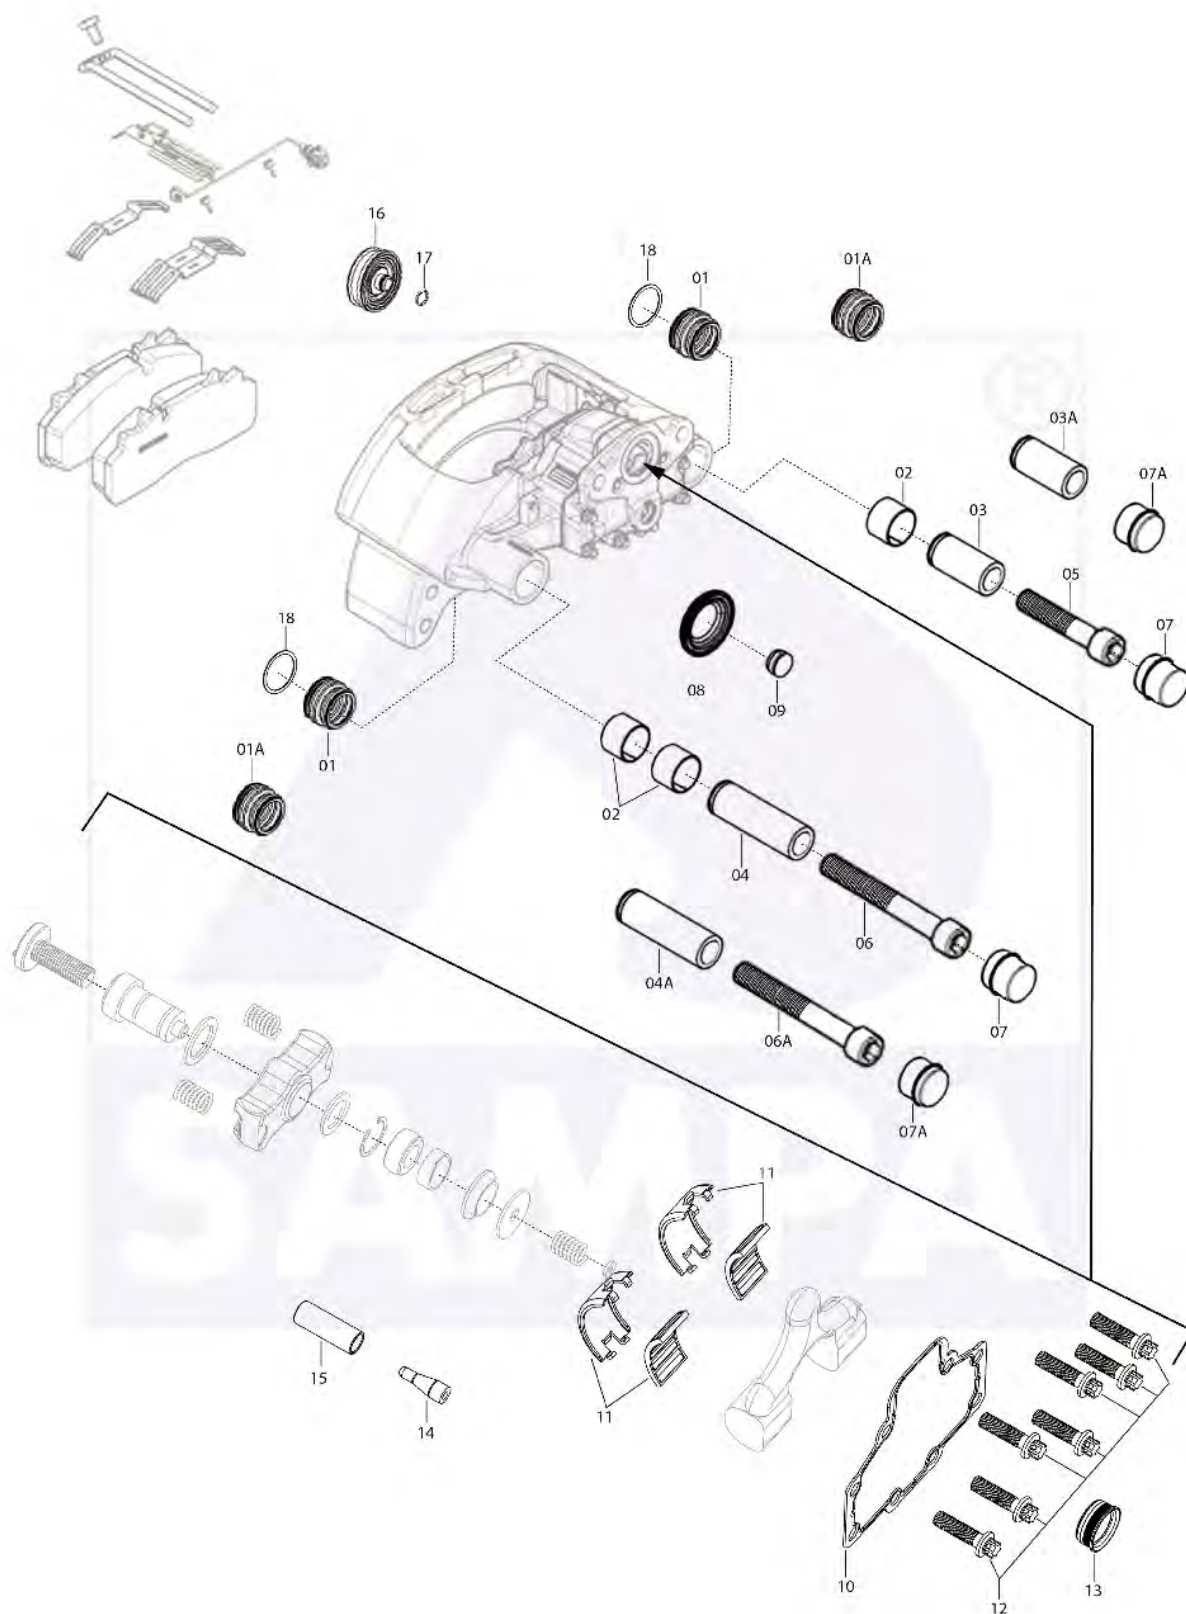

Nr.	Sampa Nr.	Description	Dimension	Nr.	Sampa Nr.	Description	Dimension
01	211.173	Rubber Seal	ø35/ø37,5	09	211.172	Plug	ø26
01	211.253	Rubber Seal	ø30/ø35,5	10	115.221	Gasket	-
01A	211.169	Rubber Seal	ø35xø50,5	11	096.054	Needle Bearing	ø44xø54x29,8
02	116.109	Bushing	ø38xø42x30	12	102.411	Socket Head Bolt	M10x1/40
02	116.131	Bushing	ø36xø40x30	13	115.086	Seal Ring	ø7xø30,2x13,7
03	101.349	Pin	ø37,7x76	14	015.100	Plug	-
03A	101.423	Pin	ø35,7x81	15	015.101	Plastic Bushing	ø12,5xø16x44
04	101.350	Pin	ø38x118	16	211.170	Seal Boot	ø18xø70,5
04A	101.424	Pin	ø36x105	17	106.311	Retaining Ring	ø18,9x1,2
05	102.345	Socket Head Bolt	M16x1.5/80	18	105.381	Washer	ø38xø44,5x1
05	102.364/1	Socket Head Bolt	M16x1.5/80	18	105.382	Washer	ø38xø44,5x1
06	102.383	Socket Head Bolt	M16x1.5/120		405.115	Lubricant	-
06A	102.386	Socket Head Bolt	M16x1.5/90		405.119	Lubricant	-
07	114.335	Cover	ø42x29		405.123	Lubricant	-
07A	114.333	Cover	ø42x17		405.129	Lubricant	-
07A	114.408	Cover	ø40x15				
08	211.174	Rubber Seal	ø31xø72,5				