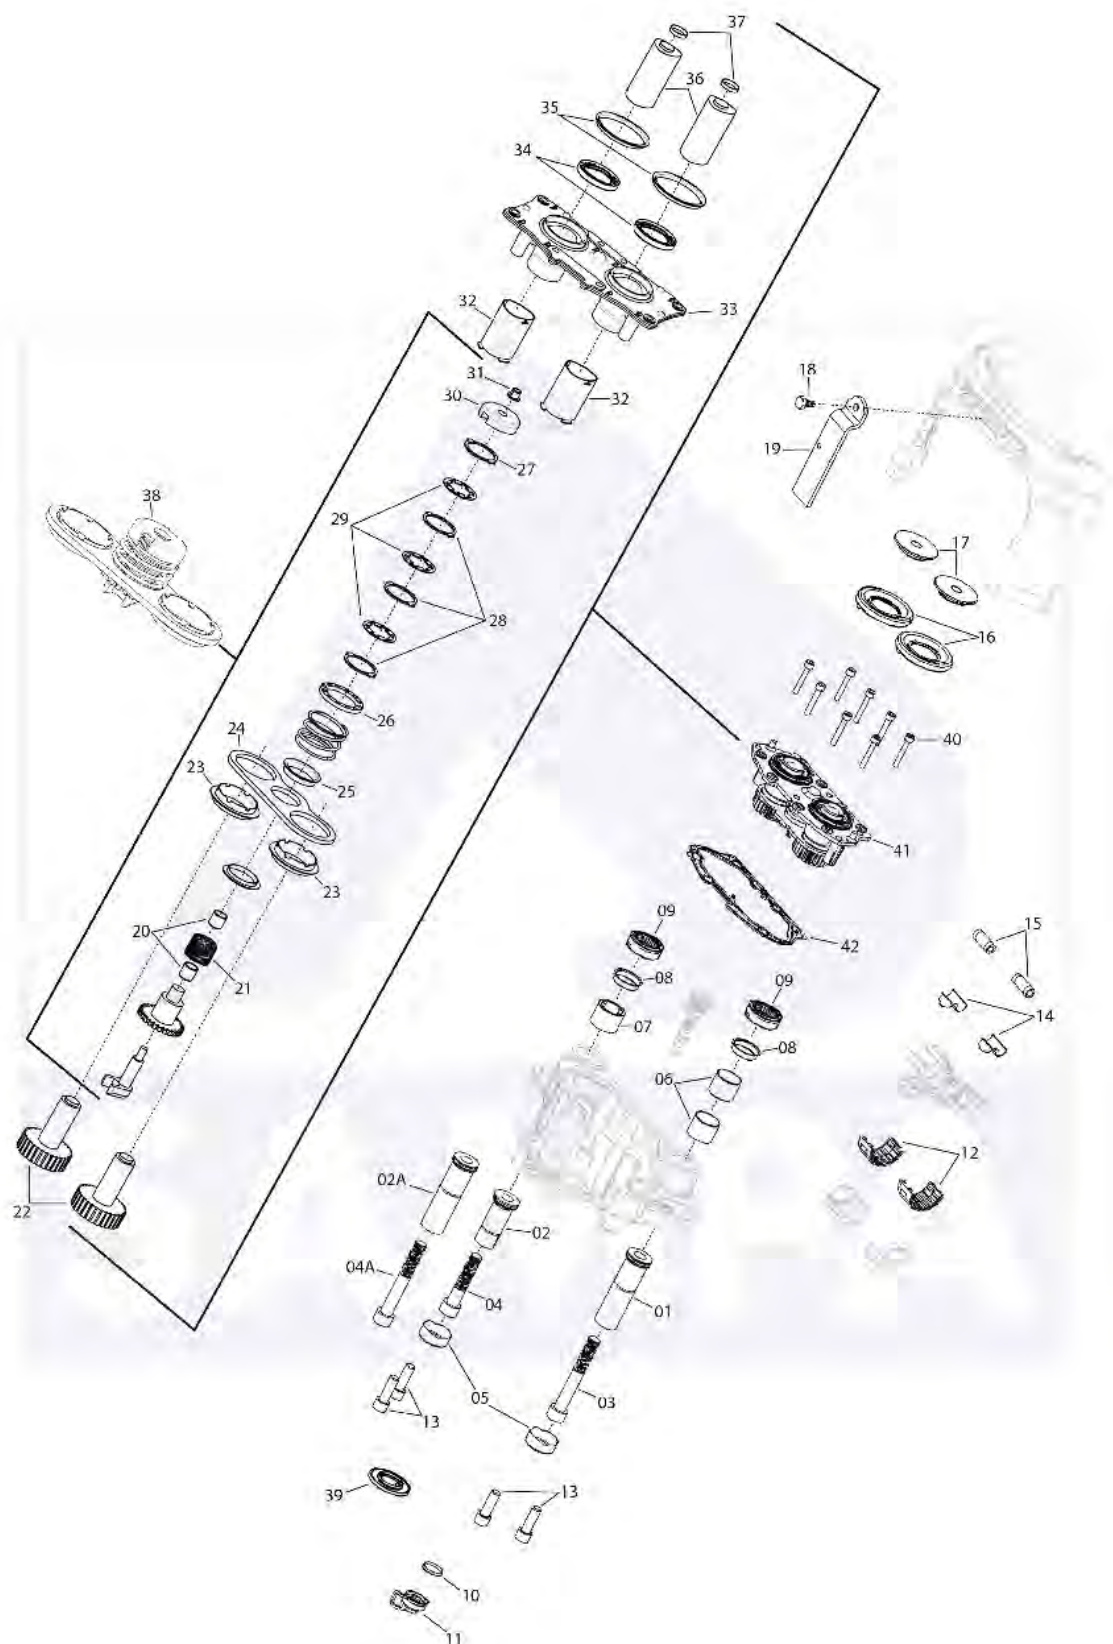

ELSA 195 TYPE CALIPER

MERITOR / ROR

ELSA 195 TYPE CALIPER

Nr.	Sampa Nr.	Description	Dimension	Nr.	Sampa Nr.	Description	Dimension
01	101.302	Pin	ø35x117	20	116.133	Bushing	ø14xø16x15
01	101.320	Pin	ø35x117	21	117.137	Spring	ø33x22
02	101.301	Pin	ø31x78	22	118.101	Adjuster Bolt	M24x1,5/80,5
02A	101.391	Pin	ø31x117	23	015.123	Plastic Bearing	ø47/ø49
03	102.359	Socket Head Bolt	M18x1,5/120	24	114.411	Lock Plate	ø37/ø50x109,5
04	102.358	Socket Head Bolt	M18x1,5/81,5	25	015.124	Plastic Bushing	ø34
04A	102.359	Socket Head Bolt	M18x1,5/120	26	111.121	Bearing	ø29,5xø40,5x3
05	114.271	Cover	ø44x17,5	27	105.496	Shim	-
06	116.080	Bushing	ø35xø39x30	28	105.495	Shim	-
07	116.088	Bushing	30/31xø42x30	29	105.497	Shim	-
08	114.272	Cover	ø39x10	30	118.179	Bushing	ø11xø47x11,5
09	211.088	Rubber Seal	ø29	31	096.178	Bushing	ø10xø12/ø18x7
09	211.093	Rubber Seal	ø29	32	116.132	Bushing	-
10	115.601	O-Ring	ø2,4xø18	33	118.180	Piston Housing Assembly	109,5
11	211.124	Rubber Dust Cap	ø28	34	115.123	Seal Ring	ø52x6,7
12	111.107	Half Needle Roller Bearing	ø49,7xø59x36	35	114.412	Cover	ø58,4xø60,4x5,5
13	102.357	Hexagon Bolt With Astral Flange	M14x1,5/40	36	118.100	Tappet Assembly	M24x1,5/72
13	102.228	Hexagon Bolt With Astral Flange	M16x1,5/40	37	116.094	Bushing	ø32xø34x6,5
13	102.229	Socket Head Bolt	M16x1,5/40	38	096.177	Adjusting Mechanism	109,5
14	114.384	Half Bearing	ø19,25xø16,25x13	39	211.123	Rubber Dust Cap	ø63
15	101.382	Pin	ø16x38	40	102.584	Socket Head Bolt	M8x1,25/45
16	211.090	Rubber Seal	ø32xø43	41	096.043	Piston Housing Assembly	109,5
17	105.278	Machined Washer	ø34xø48x12,5	42	115.260	Rubber Gasket	-
18	102.230	Hexagon Head Screw	M10x1,25/20	405.105		Lubricant	-
19	114.407	Retaining Plate	-	405.113		Lubricant	-
				405.129		Lubricant	-