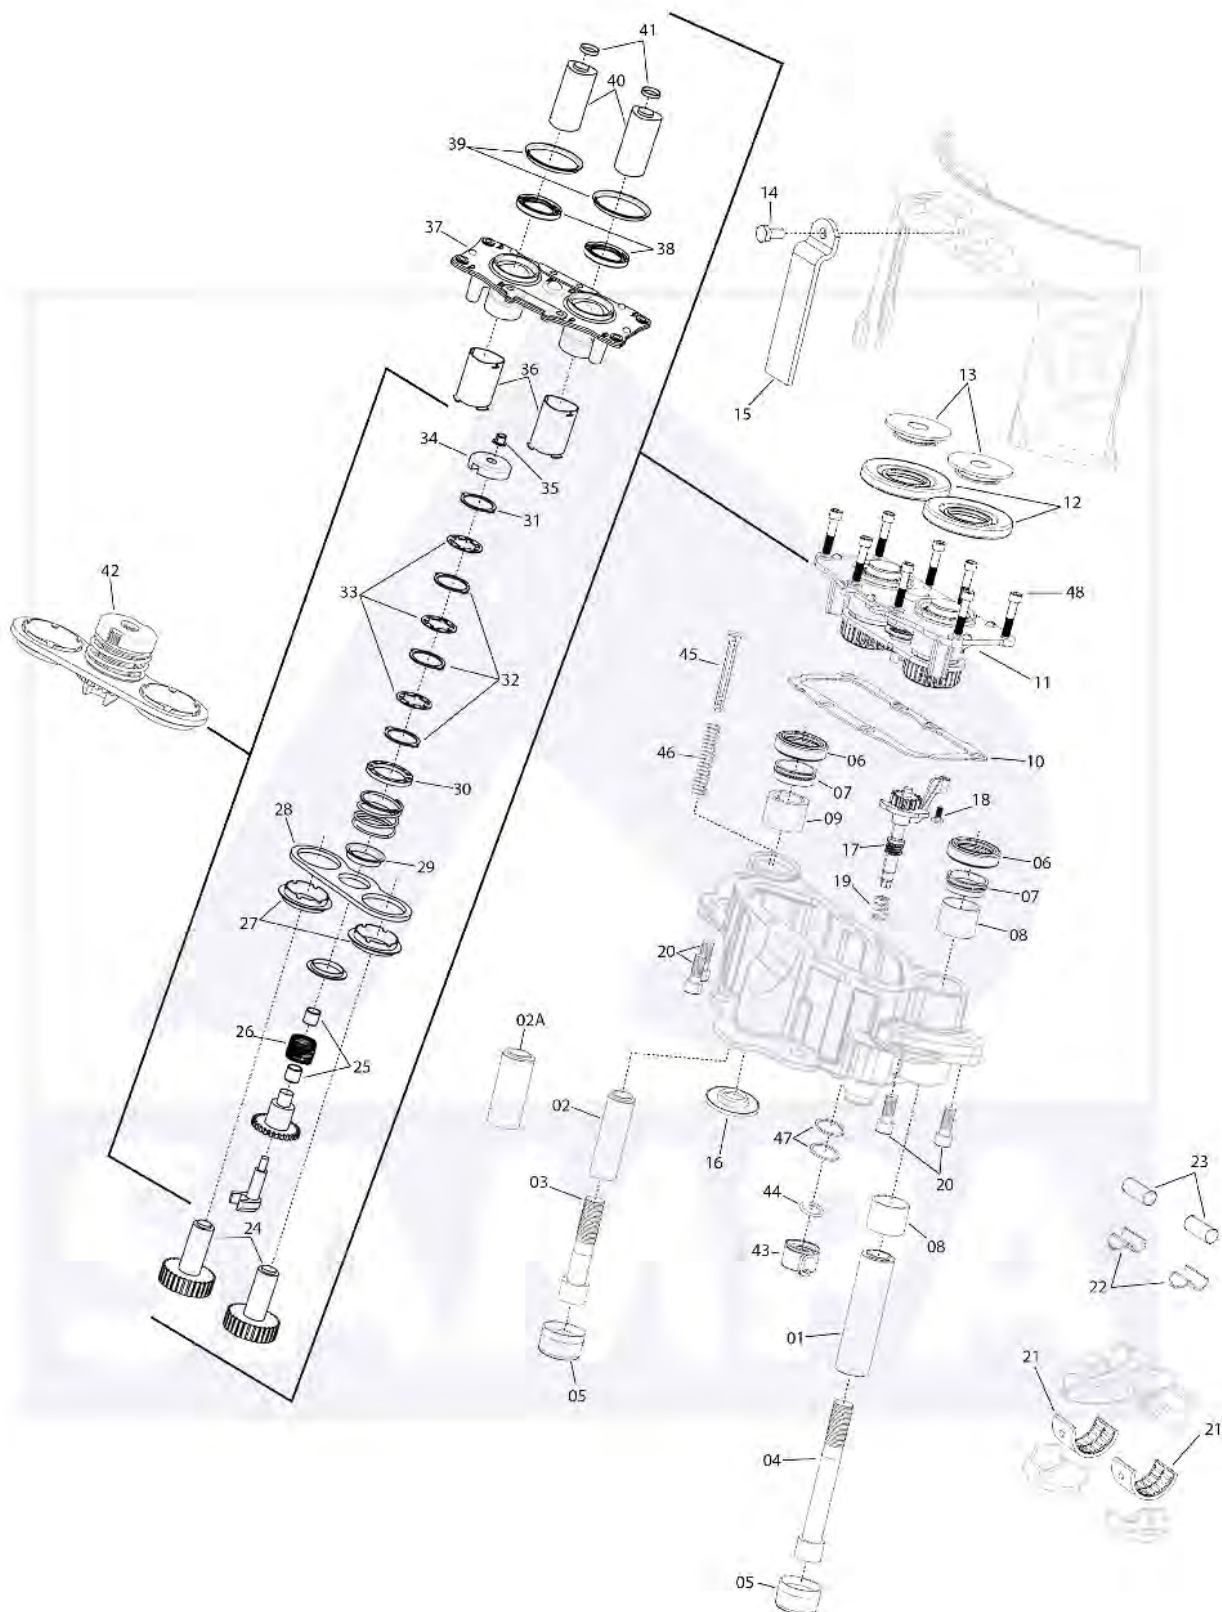

ELSA 2 TYPE CALIPER

MERITOR / ROR

ELSA 2 TYPE CALIPER

Nr.	Sampa Nr.	Description	Dimension	Nr.	Sampa Nr.	Description	Dimension
01	101.322	Pin	ø35x128,5	24	118.101	Adjuster Bolt	M24x1,5/80,5
01	101.324	Pin	ø35x144	25	116.133	Bushing	ø14xø16x15
02	101.323	Pin	ø31x84	26	117.137	Spring	ø33x22
02A	101.321	Pin	ø35x66,5	27	015.123	Plastic Bearing	ø47/ø49
03	102.231	Socket Head Bolt	M18x1,5/90	28	114.411	Lock Plate	ø37/ø50x109,5
03	102.346	Socket Head Bolt	M20x1,5/90	29	015.124	Plastic Bushing	ø34
04	102.232	Socket Head Bolt	M18x1,5/150	30	111.121	Bearing	ø29,5xø40,5x3
04	102.347	Socket Head Bolt	M20x1,5/150	31	105.496	Shim	-
05	114.315	Cover	ø44x27	32	105.495	Shim	-
06	211.088	Rubber Seal	ø29	33	105.497	Shim	-
06	211.093	Rubber Seal	ø29	34	118.179	Bushing	ø11xø47x11,5
07	105.277	Machined Washer	ø37xø42x14	35	096.178	Bushing	ø10xø12/ø18x7
08	116.080	Bushing	ø35xø39x30	36	116.132	Bushing	-
09	116.088	Bushing	30/31xø42x30	37	118.180	Piston Housing Assembly	109,5
10	115.260	Rubber Gasket	-	38	115.123	Seal Ring	ø52x6,7
11	096.043	Piston Housing Assembly	109,5	39	114.412	Cover	ø58,4xø60,4x5,5
12	211.090	Rubber Seal	ø32xø43	40	118.100	Tappet Assembly	M24x1,5/72
13	105.278	Machined Washer	ø34xø48x12,5	41	116.094	Bushing	ø32xø34x6,5
14	102.230	Hexagon Head Screw	M10x1,25/20	42	096.177	Adjusting Mechanism	109,5
15	114.407	Retaining Plate	-	43	211.124	Rubber Dust Cap	ø28
16	211.123	Rubber Dust Cap	ø63	44	115.601	O-Ring	ø2,4xø18
17	119.190	Adjusting Device, Left	-	45	015.103	Pad Pin	-
17	119.189	Adjusting Device, Right	-	46	117.056	Spring	ø14,5x82
18	102.573	Hexagon Head Screw	M6x1/16	47	105.276	Machined Washer	ø35xø42,5x2,5
19	117.136	Spring	ø17x25,5	48	102.584	Socket Head Bolt	M8x1,25/45
20	102.229	Socket Head Bolt	M16x1,5/40	405.105	Lubricant	-	
21	111.107	Half Needle Roller Bearing	ø49,7xø59x36	405.113	Lubricant	-	
22	114.384	Half Bearing	ø19,25xø16,25x13	405.129	Lubricant	-	
23	101.382	Pin	ø16x38