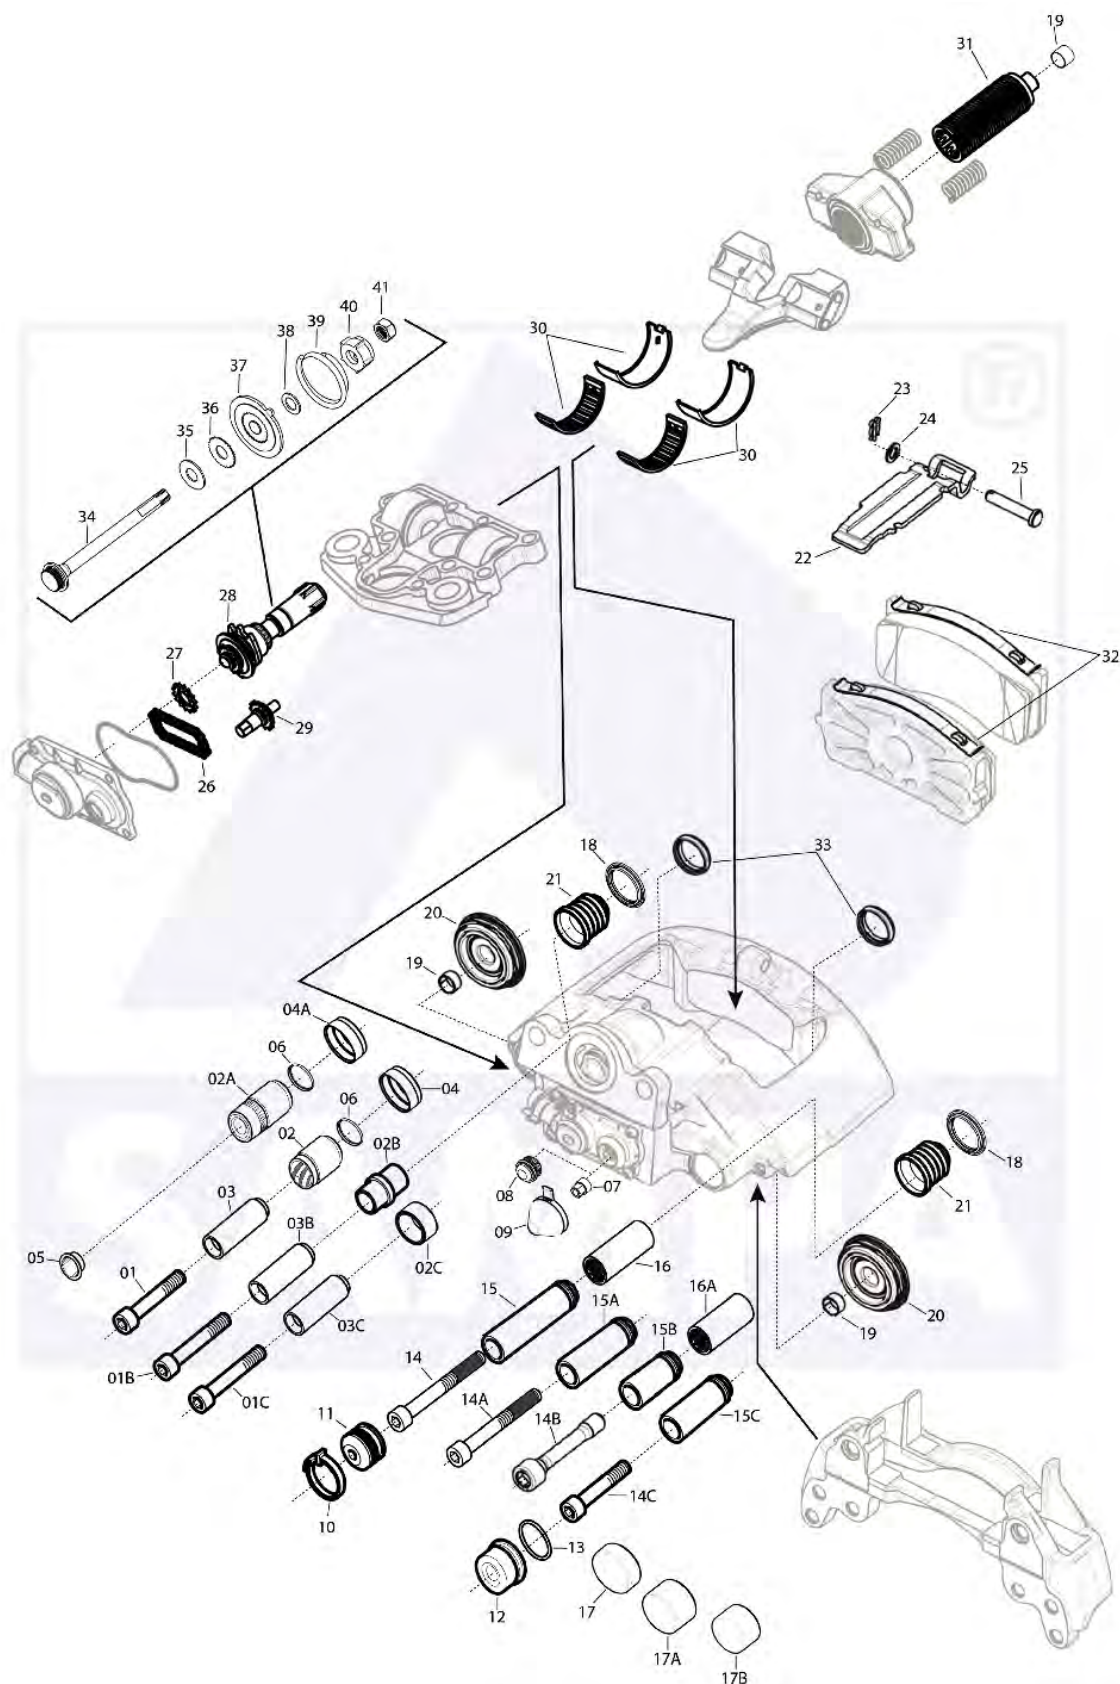

KNORR

Spare Parts for European Trucks, Trailers & Buses

SPARE PARTS

SB5 - SN5 TYPE CALIPER

Nr.	Sampa Nr.	Description	Dimension	Nr.	Sampa Nr.	Description	Dimension
01	102.345	Socket Head Bolt (12,9 Grade)	M16x1,5/80	16	116.092/1	Bushing	ø36xø40x70
01	102.345/1	Socket Head Bolt (10,9 Grade)	M16x1,5/80	16	116.092	Bushing	ø36xø40x70,5
01	102.364	Socket Head Bolt (10,9 Grade)	M16x1,5/80	16	116.090	Bushing	ø36xø40x82
01B	102.363	Socket Head Bolt	M16x1,5/86,5	16A	116.101	Bushing	ø30xø34x64,5
01C	102.371	Socket Head Bolt	M16x1,5/75	17	114.279	Cover	ø40x10,5
02	211.095	Rubber Bearing	ø32xø40x46	17A	114.314	Cover	ø40x14,5
02A	211.108	Rubber Bearing	ø25/ø32xø40x61,5	17B	114.322	Cover	ø34,2x13,3
02B	211.094	Rubber Seal	ø33,5xø40x48,5	18	015.053	Plastic Washer	ø36,5xø48,75x5,5
02C	116.102	Bronze Bushing	ø30xø34x20	19	116.091	Bronze Bushing	ø16xø18x10
03	101.307	Pin	ø32x80	20	211.151	Seal Boot	ø69,3
03	101.465	Pin	ø32x84	20	211.096	Seal Boot	ø74,5
03B	101.304	Pin	ø34x80	21	211.152	Rubber Seal	ø24xø40
03C	101.338	Pin	ø29,7x71,5	21	211.106	Rubber Seal	ø29xø46,5
04	105.270	Machined Washer	ø39/ø40x15	21	211.087	Rubber Seal	ø30xø48,75
04A	105.275	Machined Washer	ø35/ø40x14,5	22	114.391	Retaining Plate	-
05	114.280	Cover	ø26,1x11	23	103.026	Split pin	-
06	013.016	Plastic Bearing	ø32,5xø36,3x4	24	107.007	Washer	ø10,5xø20x2
07	118.013	Adjuster	-	25	101.412	Pin	ø10x52
08	015.122	Plug	-	26	095.087	Roller Chain	DIN 8187/1-04-24
08	211.097	Plug	ø14,5	27	096.046	Adjusting Gear	ø15xø29x3
09	211.153	Rubber Dust Cap	ø35	28	096.044	Adjusting Mechanism	ø44x111,5
09	211.098	Rubber Dust Cap	ø38	29	096.045	Adjusting Gear	ø29x43,5
10	109.015	Metal Clamp	ø53,5	29	096.188	Pinion Gear	-
11	211.107	Rubber Dust Cap	ø46,5/ø50,5	30	111.119	Half Needle Roller Bearing	ø56,2xø65x28
11	211.105	Rubber Dust Cap	ø47	31	095.088	Adjuster Bolt	M36x6 P3 x 79/100
11	211.089	Rubber Seal	ø46xø50	32	114.367	Spring Holder	-
12	114.275	Cover	ø52/ø48x28	33	015.075	Plastic Washer	ø30,7xø36,6x5
13	115.514	O-Ring	ø2,65xø47,5	34	101.154	Special Bolts	M8x112
14	102.365	Socket Head Bolt	M16x1,5/150	35	115.242	Gasket	ø9,5xø21x1
14A	102.367	Socket Head Bolt	M16x1,5/140	36	105.493	Toothed Lock Washer	-
14B	102.546	Socket Head Bolt	M16x1,5/105	37	211.254	Lock Plate	ø9xø44x7
14C	102.410	Socket Head Bolt	M16x1,5/85	38	105.494	Washer	ø9xø15x1
14C	102.363	Socket Head Bolt	M16x1,5/86,5	39	117.070	Spring	-
15	101.306	Pin	ø36x145	40	118.102	Lock Washer	-
15A	101.309	Pin	ø36x134	41	104.176	Lock Nut	M8x1/8
15B	101.339	Pin	ø30x99		405.125	Lubricant	-
15C	101.310	Pin	ø36x102		405.129	Lubricant	-
15C	101.487	Pin	ø36x103		405.102	Lubricant	-
15C	101.305	Pin	ø36x114		405.103	Lubricant	-