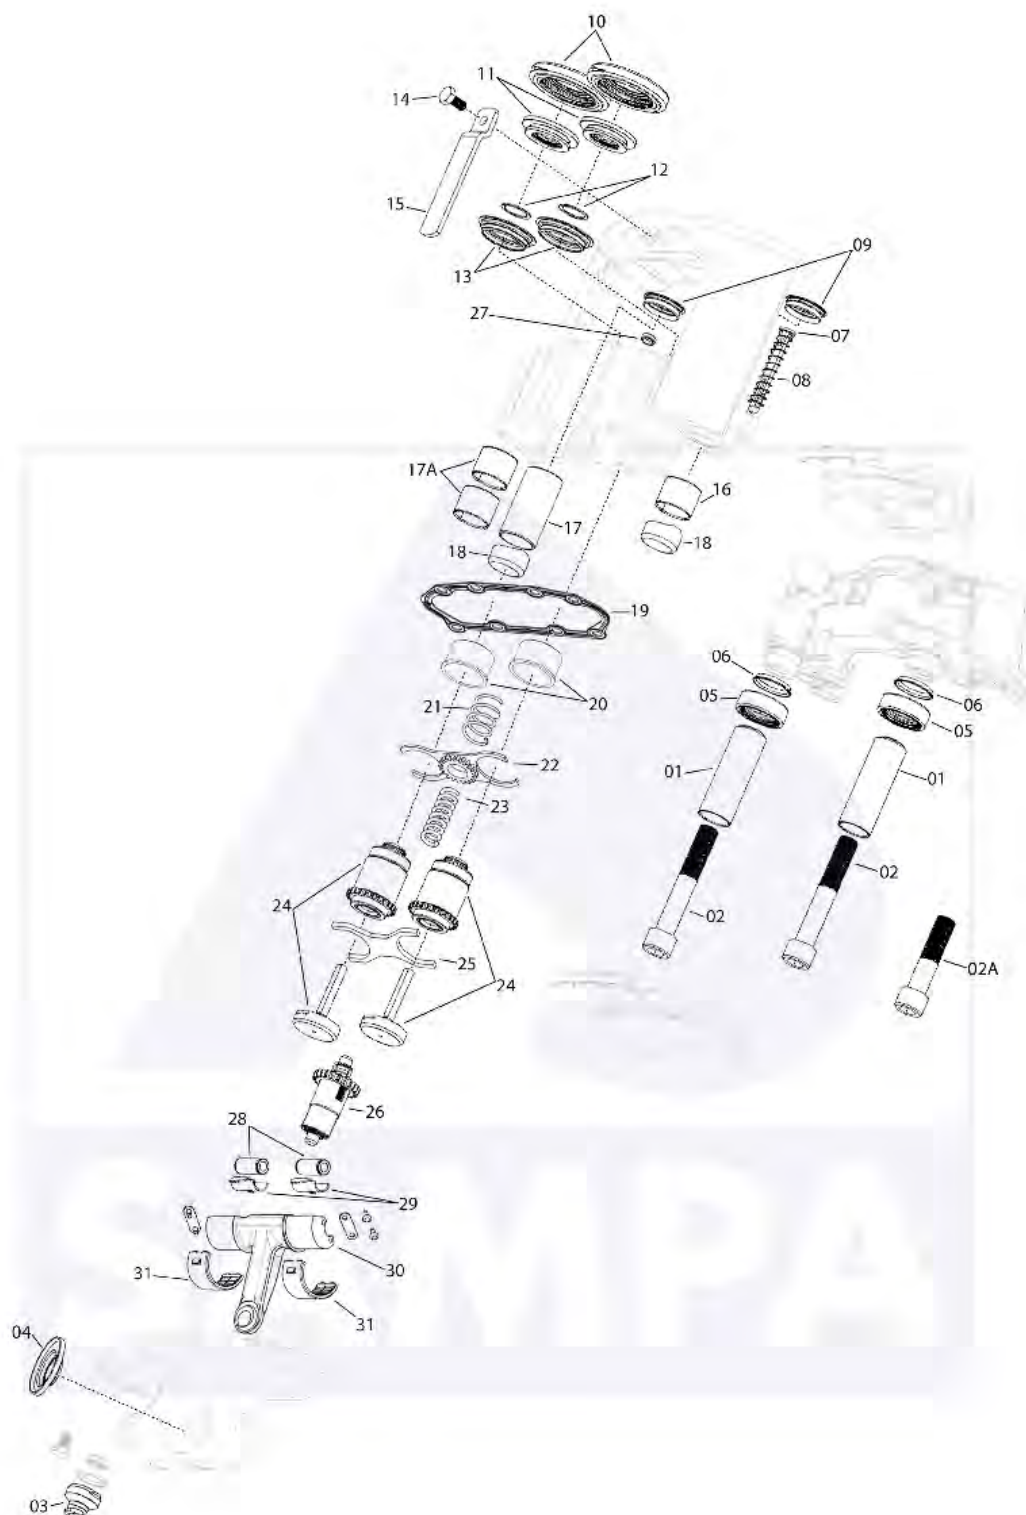

D DUCO RADIAL TYPE CALIPER

MERITOR / ROR

D DUCO RADIAL TYPE CALIPER

Nr.	Sampa Nr.	Description	Dimension	Nr.	Sampa Nr.	Description	Dimension
01	101.345	Pin	ø35x102	19	115.234	Gasket	-
02	102.376	Socket Head Bolt	M20x2/123,5	20	015.095	Plastic Bushing	ø45,2xø49x30
02A	102.375	Socket Head Bolt	M20x2/83	21	117.050	Spring	ø49x60
03	211.124	Rubber Dust Cap	ø28	22	119.087	Brake-Caliper Mechanism	ø45x110
04	211.228	Rubber Seal	ø28xø63	23	117.049	Spring	ø12,3x80
05	211.088	Rubber Seal	ø29	24	119.079	Brake-Caliper Mechanism	M28x4,5 P3 LH
06	105.291	Machined Washer	ø37xø39/ø40	24	119.080	Brake-Caliper Mechanism	M28x4,5 P3 RH
07	015.102	Pad Pin	-	25	096.030	Lock Plate	-
08	117.064	Spring	ø14,5x80,5	26	119.084	Brake-Adjusting Mechanism	-
09	114.331	Cover	ø40x10,5	26	119.086	Brake-Adjusting Mechanism	-
10	211.090	Rubber Seal	ø32xø43	26	119.106	Brake-Adjusting Mechanism	-
11	105.268	Machined Washer	ø43/ø48,5x12	26	119.107	Brake-Adjusting Mechanism	-
12	106.256	Circlip	ø31x1,2	26	119.177	Brake-Adjusting Mechanism	-
13	115.110	Seal Ring	ø42xø49/ø56	27	115.111	Seal Ring	ø12xø22x7
14	102.230	Hexagon Head Screw	M10x1,25/20	28	101.382	Pin	ø16x38
15	114.390	Retaining Plate	-	29	114.358	Half Bearing	ø19,25xø16,25x8
16	116.105	Bushing	35/36xø39x30	30	119.109	Operating Shaft	-
17	015.079	Plastic Bushing	ø35xø39,5x72,5	31	111.107	Half Needle Roller Bearing	ø49,7xø59x36
17A	015.076	Plastic Bushing	ø35,2xø39,2x38		405.105	Lubricant	-
18	114.324	Cover	ø39,5x17,5		405.113	Lubricant	-

Application	Description	O.E.M. Nr.	Sampa Nr.
	Repair Kit, Brake Caliper	MCK1135	095.627

			Sampa Nr.
	Repair Kit, Brake Caliper	MCK1299 MCK1066	095.628