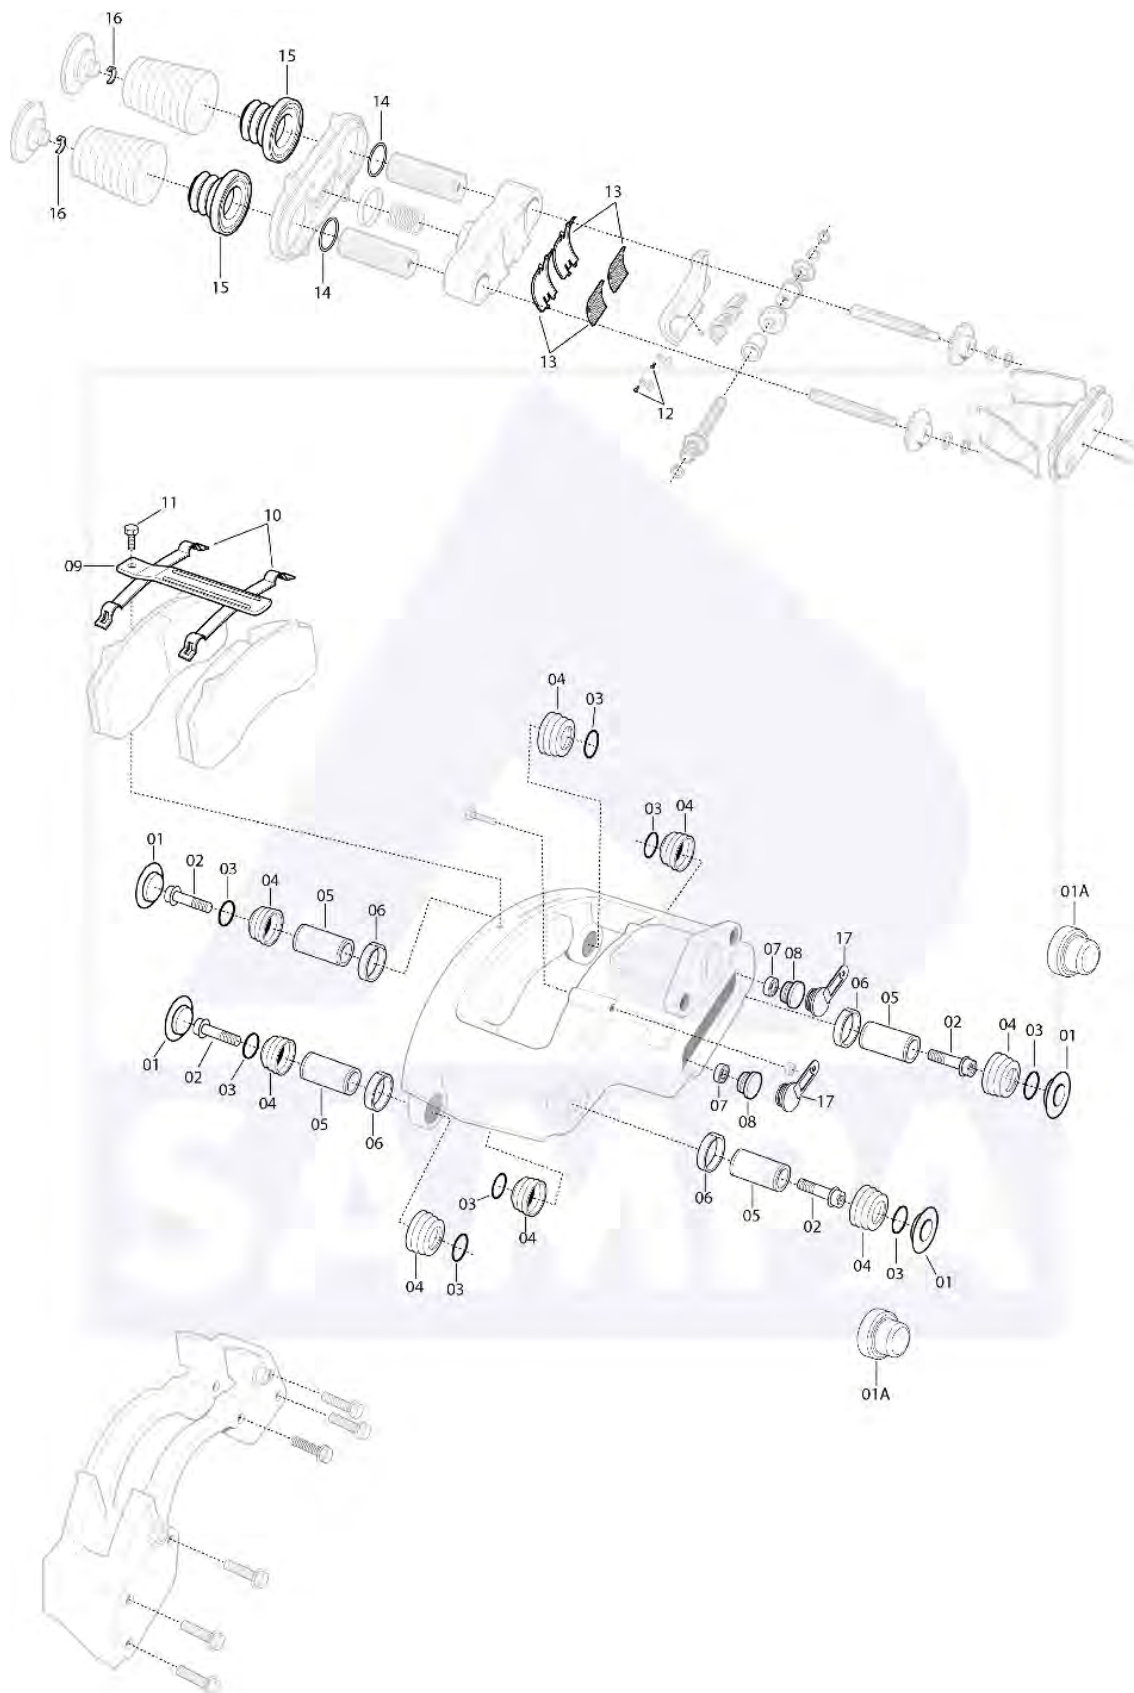

SPARE PARTS

MARK III TYPE CALIPER

HALDEX

MARK III TYPE CALIPER

Nr.	Sampa Nr.	Description	Dimension	Nr.	Sampa Nr.	Description	Dimension
01	114.401	Cover	ø21xø28/ø56	08	211.250	Plug	ø30
01	114.403	Cover	ø26xø28/ø56	09	114.429	Retaining Plate	-
01A	114.400	Cover	ø57x40	10	114.368	Spring Holder	-
02	102.298	Hexagon Bolt With Astral Flange	M14x2/53	11	102.428	Hexagon Bolt With Flange	M10x1,5/25
02	102.299	Hexagon Bolt With Astral Flange	M14x2/60	12	102.297	Hexagon Bolt With Flange	M6x1/10
03	114.404	Cover	ø35,8xø39	13	096.053	Needle Bearing	ø64xø77x32
04	211.252	Rubber Seal	ø31/ø38	14	115.660	O-Ring	ø3xø26
05	101.420	Pin	ø15xø35x69	15	211.249	Rubber Seal	ø40
05	101.419	Pin	ø15xø35x70	16	118.086	Clips	-
06	015.164	Plastic Bushing	ø31xø39x15	17	015.120	Plug	ø24
07	115.121	Seal Ring	ø8xø16x9	405.128		Lubricant	-