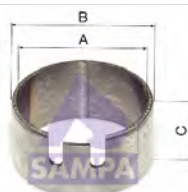

Bushings

Type 6

Type 7

Type 10

[illegible]