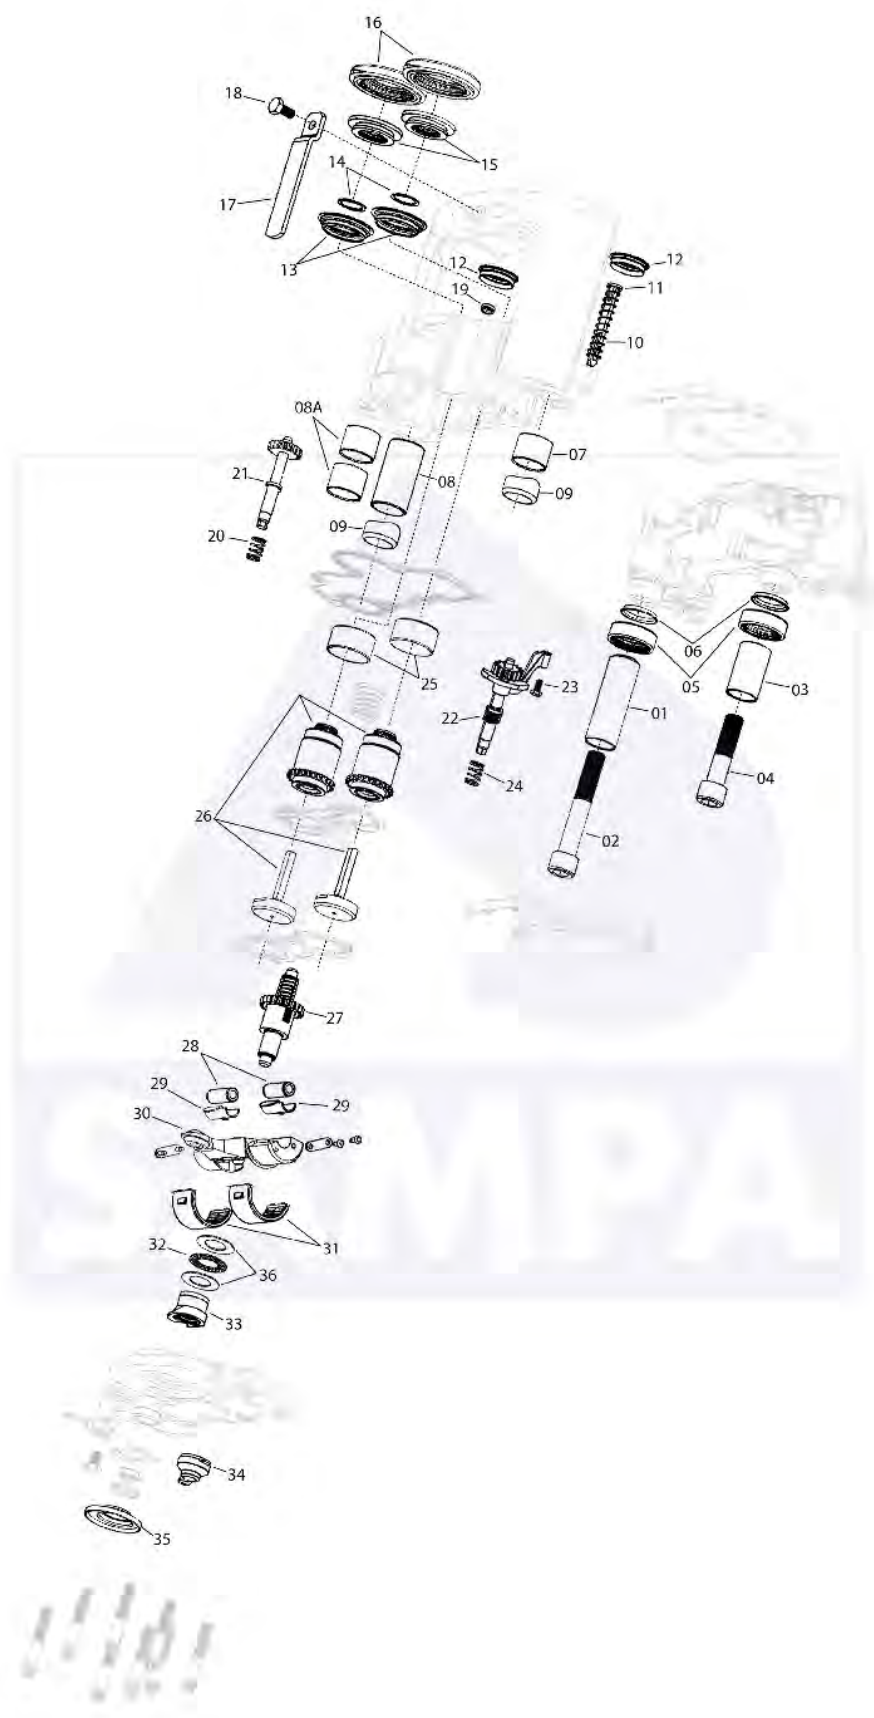

SPARE PARTS

B DUCO TYPE CALIPER

MERITOR / ROR

B DUCO TYPE CALIPER

Nr.	Sampa Nr.	Description	Dimension	Nr.	Sampa Nr.	Description	Dimension
01	101.345	Pin	ø35x102	20	117.106	Spring	ø17x22
02	102.376	Socket Head Bolt	M20x2/123,5	21	119.149	Adjuster Device	-
03	101.344	Pin	ø35x60	22	119.190	Adjusting Device, Left	-
04	102.375	Socket Head Bolt	M20x2/83	22	119.189	Adjusting Device, Right	-
05	211.088	Rubber Seal	ø29	23	102.573	Hexagon Head Screw	M6x1/16
06	105.291	Machined Washer	ø37xø39/ø40	24	117.136	Spring	ø17x25,5
07	116.105	Bushing	35/36xø39x30	25	015.104	Plastic Bushing	ø45,2xø49x25,3
08	015.079	Plastic Bushing	ø35xø39,5x72,5	26	119.108	Brake-Caliper Mechanism	M28x4,5 P3
08A	015.076	Plastic Bushing	ø35,2xø39,2x38	27	119.150	Brake-Adjusting Mechanism	ø20/ø32
09	114.324	Cover	ø39,5x17,5	28	101.382	Pin	ø16x38
10	117.064	Spring	ø14,5x80,5	29	114.384	Half Bearing	ø19,25xø16,25x13
11	015.102	Pad Pin	-	30	119.141	Operating Shaft	-
12	114.331	Cover	ø40x10,5	31	111.107	Half Needle Roller Bearing	ø49,7xø59x36
13	115.110	Seal Ring	ø42xø49/ø56	32	111.123	Bearing	ø20xø34,7x2
14	106.256	Circlip	ø31x1,2	33	119.151	Bearing	ø20
15	105.268	Machined Washer	ø43/ø48,5x12	33	119.152	Bearing	ø20
16	211.090	Rubber Seal	ø32xø43	34	211.124	Rubber Dust Cap	ø28
17	114.389	Retaining Plate	-	35	211.228	Rubber Seal	ø28xø63
17	114.390	Retaining Plate	-	36	105.513	Washer	-
18	102.230	Hexagon Head Screw	M10x1,25/20		405.105	Lubricant	-
19	115.111	Seal Ring	ø12xø22x7		405.113	Lubricant	-