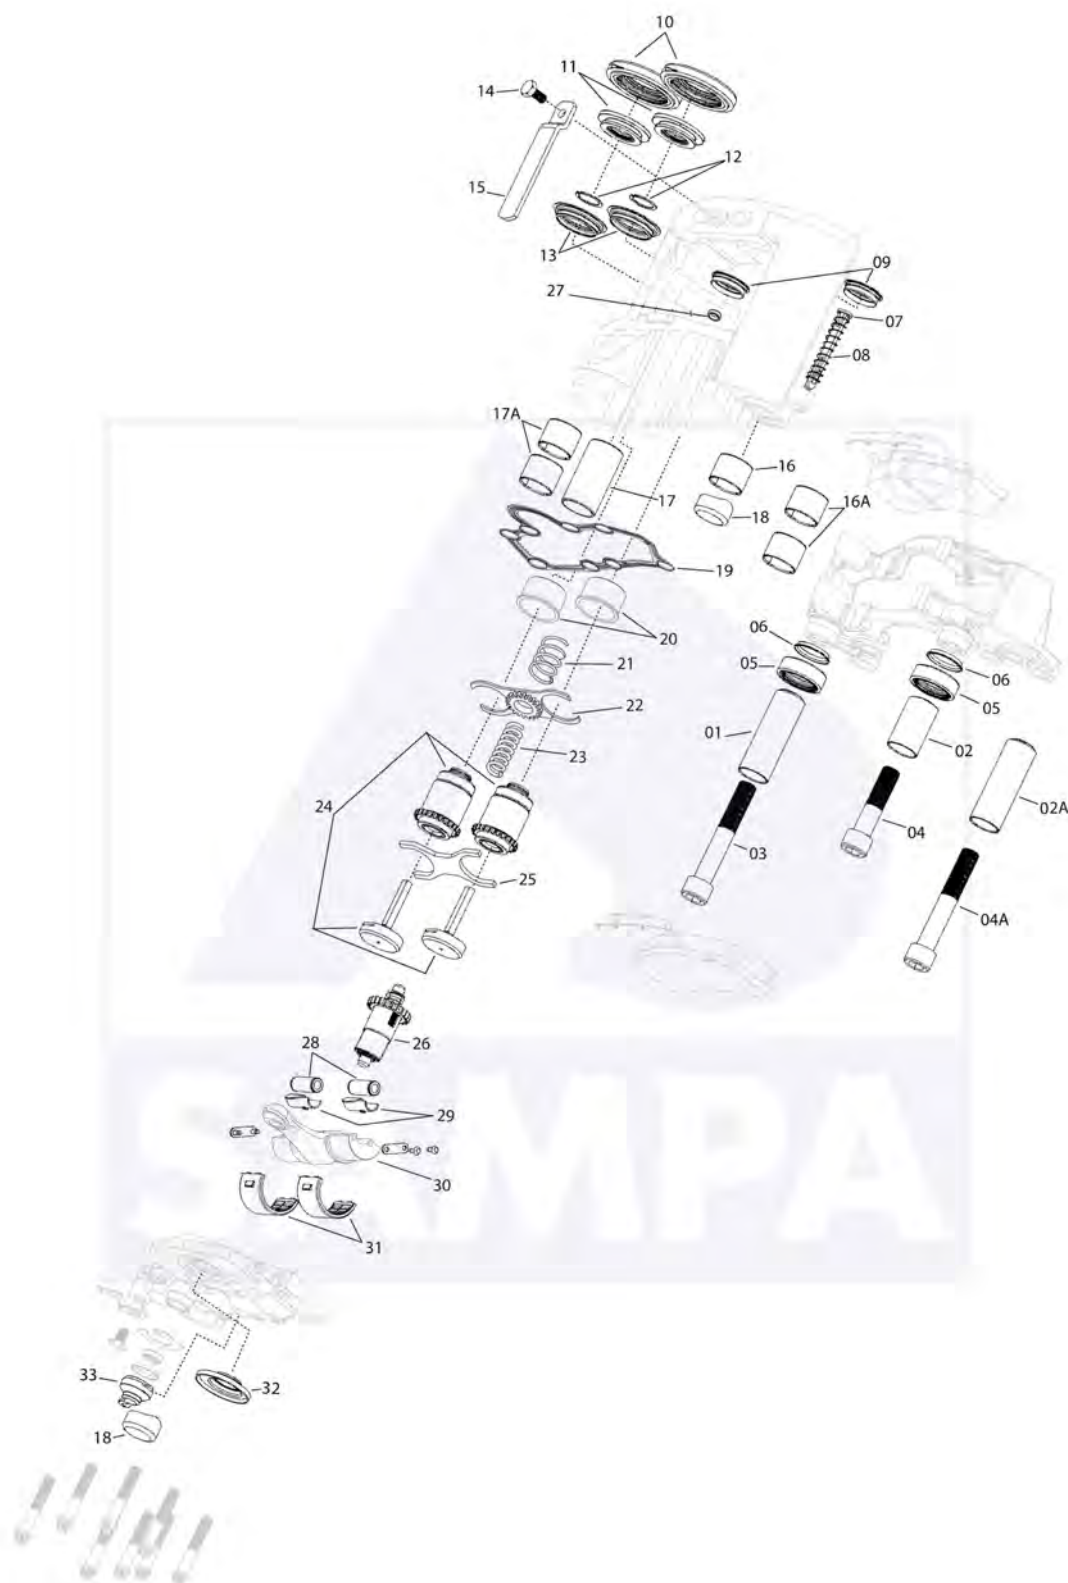

SPARE PARTS

D DUCO AXIAL TYPE CALIPER

MERITOR / ROR

D DUOCO AXIAL TYPE CALIPER

Nr.	Sampa Nr.	Description	Dimension	Nr.	Sampa Nr.	Description	Dimension
01	101.345	Pin	ø35x102	20	015.095	Plastic Bushing	ø45,2xø49x30
02	101.344	Pin	ø35x60	21	117.050	Spring	ø49x60
02A	101.345	Pin	ø35x102	22	119.087	Brake-Caliper Mechanism	ø45x110
03	102.376	Socket Head Bolt	M20x2/123,5	23	117.049	Spring	ø12,3x80
04	102.375	Socket Head Bolt	M20x2/83	24	119.079	Brake-Caliper Mechanism	M28x4,5 P3 LH
04A	102.376	Socket Head Bolt	M20x2/123,5	24	119.080	Brake-Caliper Mechanism	M28x4,5 P3 RH
05	211.088	Rubber Seal	ø29	25	096.030	Lock Plate	-
06	105.291	Machined Washer	ø37xø39/ø40	26	119.084	Brake-Adjusting Mechanism	-
07	015.102	Pad Pin	-	26	119.085	Brake-Adjusting Mechanism	-
08	117.064	Spring	ø14,5x80,5	26	119.086	Brake-Adjusting Mechanism	-
09	114.331	Cover	ø40x10,5	26	119.106	Brake-Adjusting Mechanism	-
10	211.090	Rubber Seal	ø32xø43	26	119.107	Brake-Adjusting Mechanism	-
11	105.268	Machined Washer	ø43/ø48,5x12	26	119.177	Brake-Adjusting Mechanism	-
12	106.256	Circlip	ø31x1,2	27	115.111	Seal Ring	ø12xø22x7
13	115.110	Seal Ring	ø42xø49/ø56	28	101.382	Pin	ø16x38
14	102.230	Hexagon Head Screw	M10x1,25/20	29	114.384	Half Bearing	ø19,25xø16,25x13
15	114.390	Retaining Plate	-	30	119.118	Operating Shaft	153 / Left
16	116.105	Bushing	35/36xø39x30	30	119.119	Operating Shaft	153 / Right
16A	116.105	Bushing	35/36xø39x30	31	111.107	Half Needle Roller Bearing	ø49,7xø59x36
17	015.079	Plastic Bushing	ø35xø39,5x72,5	32	211.228	Rubber Seal	ø28xø63
17A	015.076	Plastic Bushing	ø35,2xø39,2x38	33	211.124	Rubber Dust Cap	ø28
18	114.324	Cover	ø39,5x17,5		405.105	Lubricant	-
19	115.235	Gasket	-		405.113	Lubricant	-