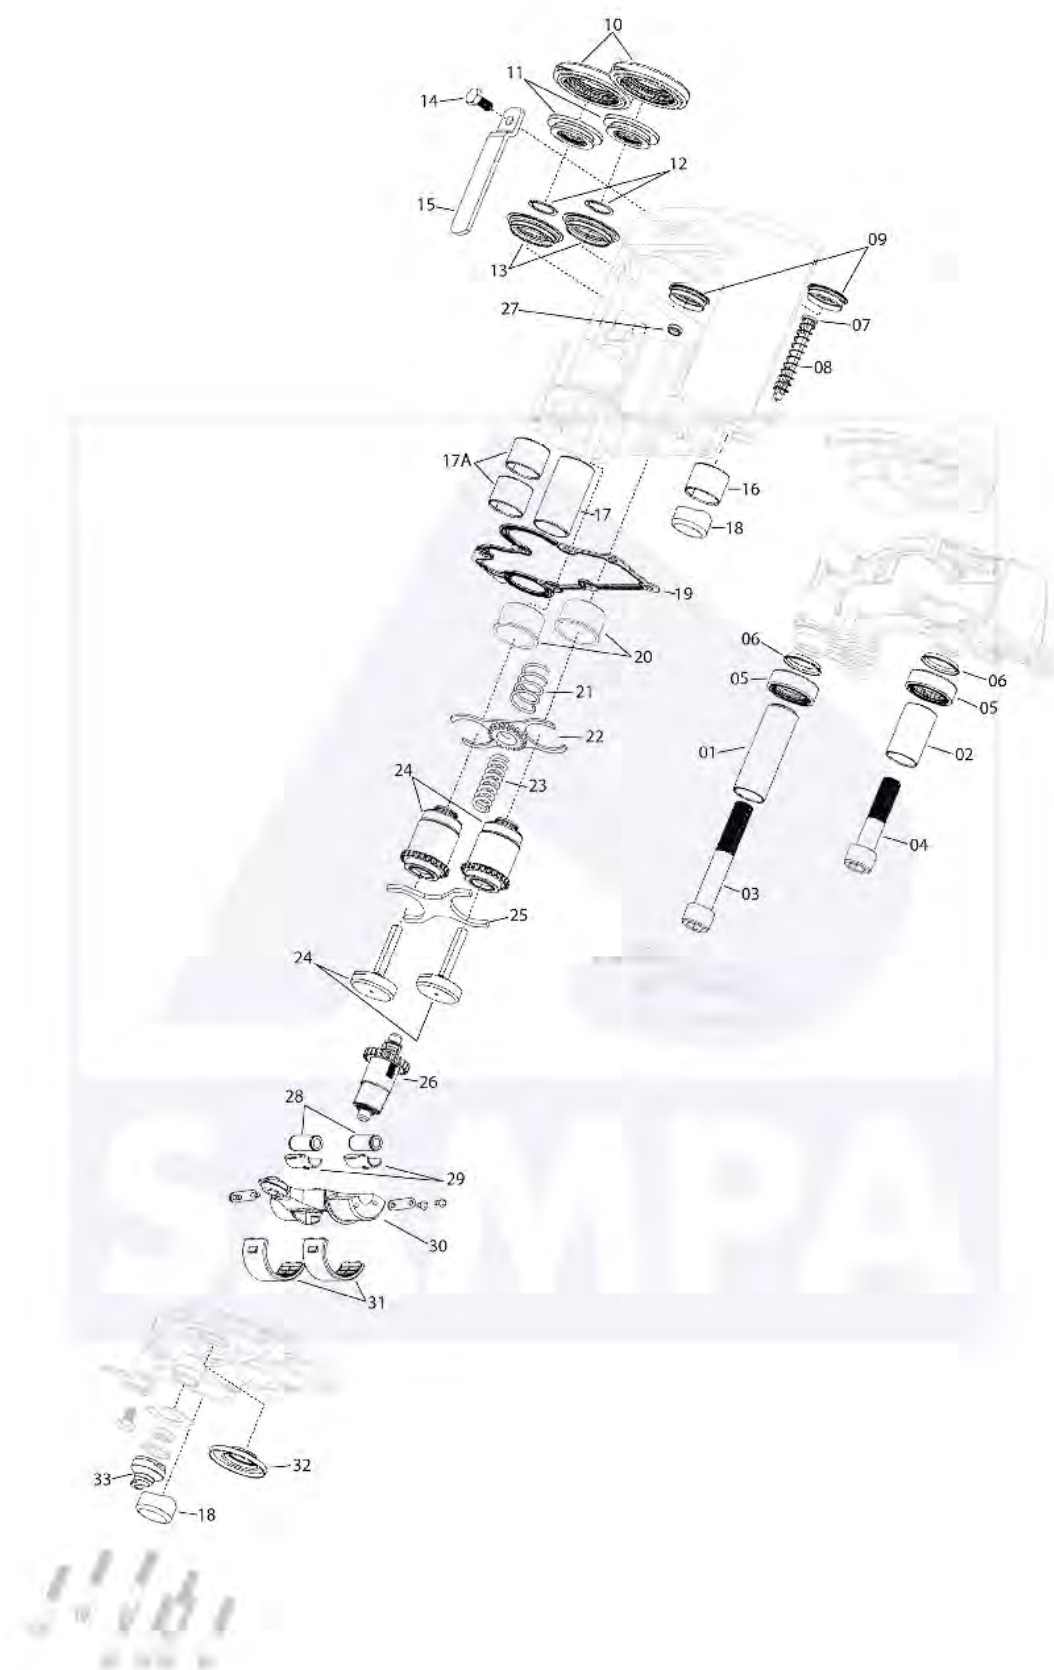

C DUCO - LE DUCO TYPE CALIPER

MERITOR / ROR

C DUCO - LE DUCO TYPE CALIPER

Nr.	Sampa Nr.	Description	Dimension	Nr.	Sampa Nr.	Description	Dimension
01	101.345	Pin	ø35x102	21	117.063	Spring	ø30,5x51
02	101.344	Pin	ø35x60	22	119.105	Brake-Caliper Mechanism	ø45x88
03	102.376	Socket Head Bolt	M20x2/123,5	23	117.062	Spring	ø21x71
04	102.375	Socket Head Bolt	M20x2/83	24	119.079	Brake-Caliper Mechanism	M28x4,5 P3 LH
05	211.088	Rubber Seal	ø29	24	119.080	Brake-Caliper Mechanism	M28x4,5 P3 RH
06	105.291	Machined Washer	ø37xø39/ø40	25	096.176	Lock Plate	-
07	015.102	Pad Pin	-	26	119.084	Brake-Adjusting Mechanism	-
08	117.064	Spring	ø14,5x80,5	26	119.085	Brake-Adjusting Mechanism	-
09	114.331	Cover	ø40x10,5	26	119.106	Brake-Adjusting Mechanism	-
10	211.090	Rubber Seal	ø32xø43	26	119.107	Brake-Adjusting Mechanism	-
11	105.268	Machined Washer	ø43/ø48,5x12	26	119.177	Brake-Adjusting Mechanism	-
12	106.256	Circlip	ø31x1,2	27	115.111	Seal Ring	ø12xø22x7
13	115.110	Seal Ring	ø42xø49/ø56	28	101.382	Pin	ø16x38
14	102.230	Hexagon Head Screw	M10x1,25/20	29	114.384	Half Bearing	ø19,25xø16,25x13
15	114.390	Retaining Plate	-	30	119.140	Operating Shaft	131 / Left
16	116.105	Bushing	35/36xø39x30	30	119.139	Operating Shaft	131 / Right
17	015.079	Bushing	ø35xø39,5x72,5	31	111.107	Half Needle Roller Bearing	ø49,7xø59x36
17A	015.076	Bushing	ø35,2xø39,2x38	32	211.228	Rubber Seal	ø28xø63
18	114.324	Cover	ø39,5x17,5	33	211.124	Rubber Dust Cap	ø28
19	115.233	Gasket	-	405.105	Lubricant	-	-
20	015.095	Plastic Bushing	ø45,2xø49x30	405.113	Lubricant	-	-