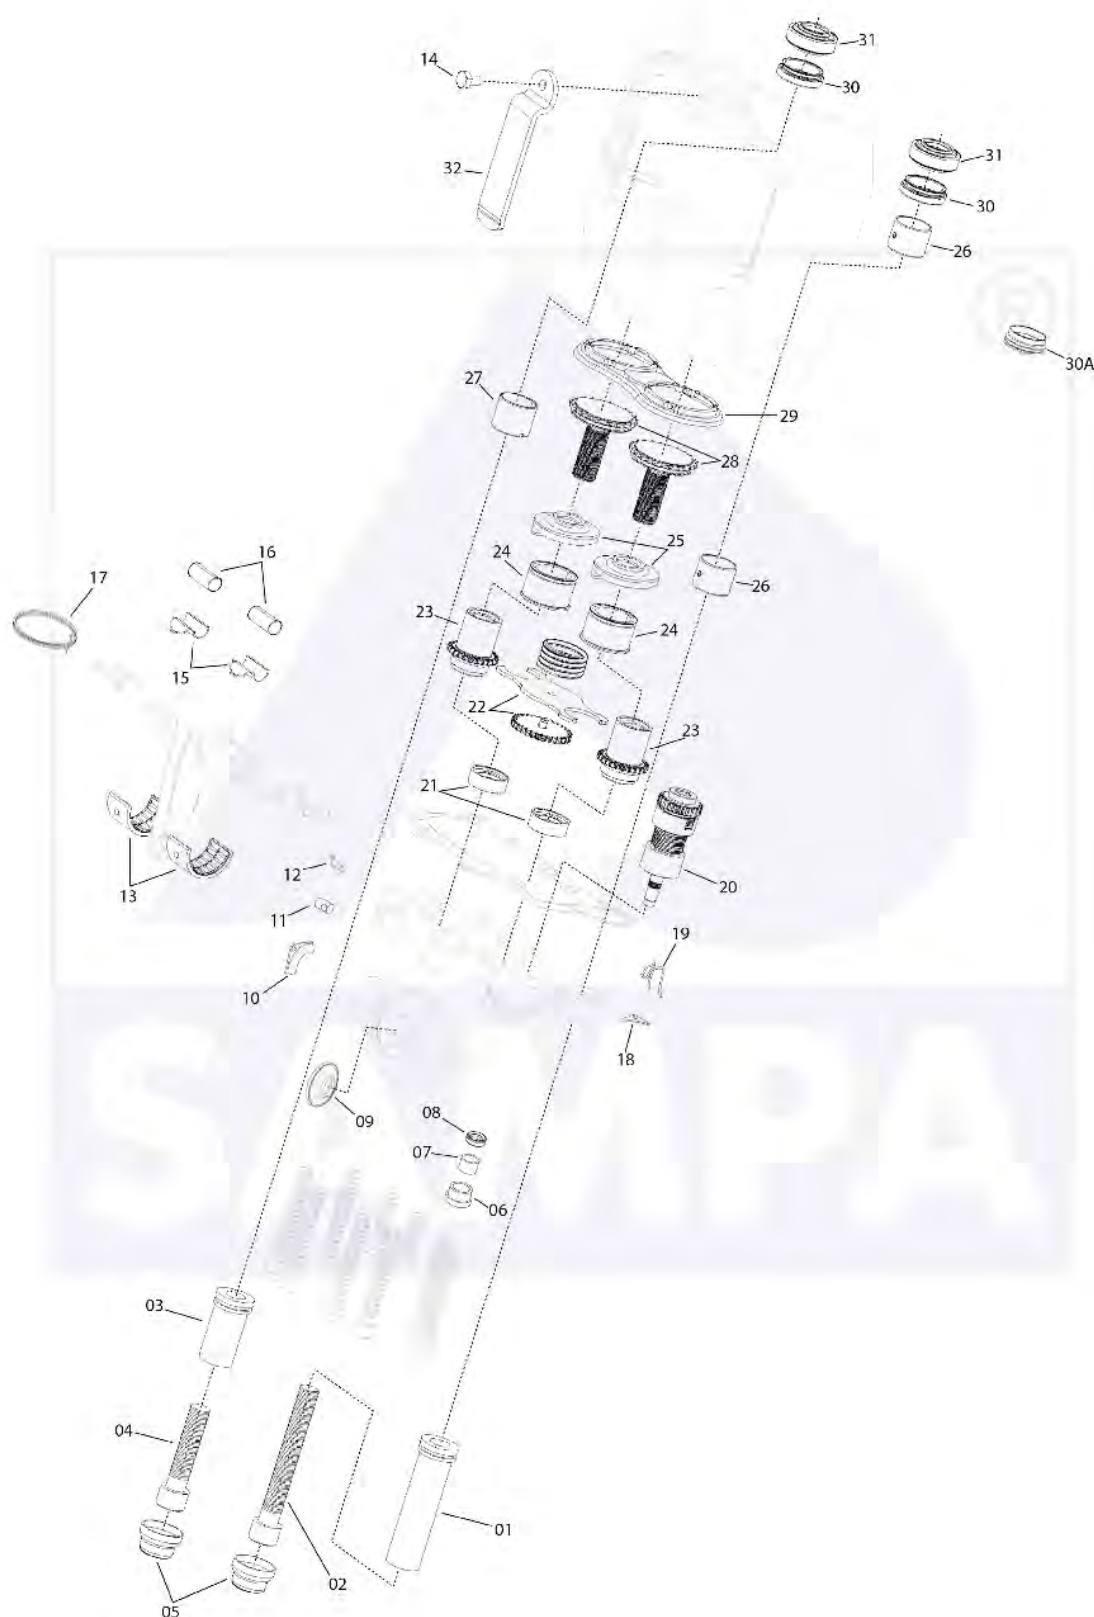

SPARE PARTS

ELSA 1 RADIAL TYPE CALIPER

MERITOR / ROR

ELSA 1 RADIAL TYPE CALIPER

Nr.	Sampa Nr.	Description	Dimension	Nr.	Sampa Nr.	Description	Dimension
01	101.294	Pin	ø35x135	20	119.156	Brake-Adjusting Mechanism	ø41/ø48x120
02	102.347	Socket Head Bolt	M20x1,5/150	20	119.157	Brake-Adjusting Mechanism	ø41/ø48x120
03	101.293	Pin	ø35x72	21	118.127	Tappet	ø36xø40x14
04	102.346	Socket Head Bolt	M20x1,5/90	22	119.146	Brake-Caliper Mechanism	ø35x110
05	114.205	Cover	ø44x27,5	23	118.131	Adjuster Nut, Left	M24x1,5 L / ø35
06	211.255	Plug	-	23	118.130	Adjuster Nut, Right	M24x1,5 R / ø35
07	110.107	Spacertube	ø15xø19,2x14	24	119.147	Roller	ø35xø50x32,8
08	115.111	Seal Ring	ø12xø22x7	25	211.236	Rubber Seal	ø33,5/ø45
09	211.228	Rubber Seal	ø28xø63	26	116.080	Bushing	ø35xø39x30
10	114.413	Cover	-	27	116.079	Bushing	35/37xø40x32,5
11	118.103	Pin	ø9,5x14	28	118.129	Tappet, Left	M24x1,5 L
12	114.414	Holder	-	28	118.128	Tappet, Right	M24x1,5 R
13	111.107	Half Needle Roller Bearing	ø49,7xø59x36	29	095.085	Lock Plate	ø67xø110x12,5
14	102.230	Hexagon Head Screw	M10x1,25/20	30	105.261	Machined Washer	ø37xø48x13,5
15	114.358	Half Bearing	ø19,25xø16,25x8	30A	105.260	Machined Washer	ø37xø40x15
16	101.382	Pin	ø16x38	31	211.088	Rubber Seal	ø29
17	117.079	Spring, Left	ø58x32 / Left	32	114.388	Retaining Plate	-
17	117.080	Spring, Right	ø58x32 / Right	405.113	Lubricant	-	-
18	105.516	Washer	-	405.129	Lubricant	-	-
19	117.107	Spring	-				