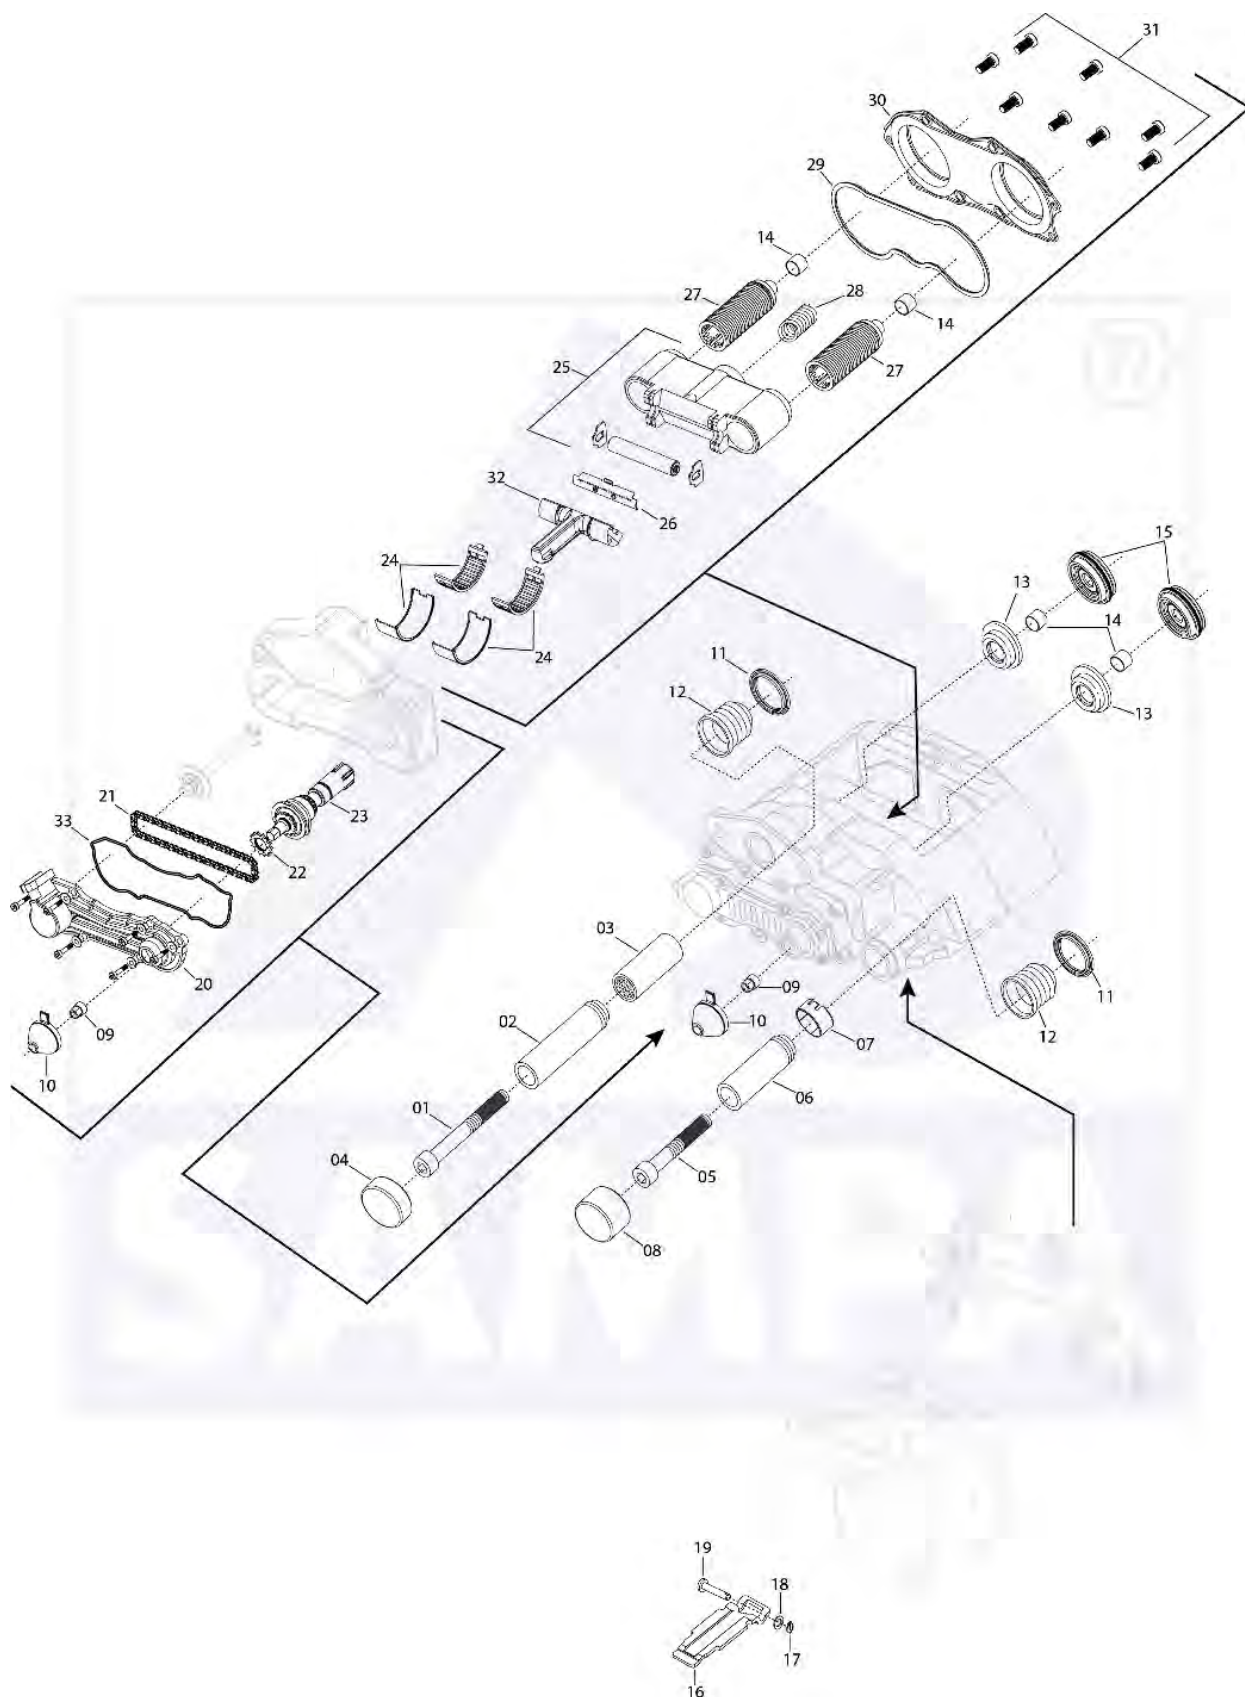

SK6 - SK7 TYPE CALIPER

Nr.	Sampa Nr.	Description	Dimension	Nr.	Sampa Nr.	Description	Dimension
01	102.363	Socket Head Bolt	M16x1,5/86,5	20	096.052	Cover	131x61,5
02	101.305	Pin	ø36x114	21	096.051	Roller Chain	DIN 8187/1-04-58
03	116.090	Bushing	ø36xø40x82	22	096.046	Adjusting Gear	ø15xø29x3
04	114.314	Cover	ø40x14,5	23	096.032	Adjusting Mechanism	ø44x132,5
05	102.372	Socket Head Bolt	M16x1,5/70	24	111.120	Half Needle Roller Bearing	ø56,2xø65x27,5
06	101.340	Pin	ø36x64	25	096.033	Bridge Assembly	M36x6 P3 x131x63,5
07	116.103	Bushing	ø36xø40x20	25	096.034	Bridge Assembly	M36x6 P3 x131x80
08	114.323	Cover	ø40x25	25	096.035	Bridge Assembly	M36x6 P3 x131x82
09	118.013	Adjuster	-	26	114.431	Half Bearing	ø16,25xø19,25
10	211.153	Rubber Dust Cap	ø35	27	095.088	Adjuster Bolt	M36x6 P3 x 79/100
11	015.053	Plastic Washer	ø36,5xø48,75x5,5	28	117.102	Spring	ø24x48
12	211.087	Rubber Seal	ø30xø48,75	29	115.243	Gasket	-
13	211.121	Rubber Seal	ø33/ø35xø62	30	114.410	Lock Plate	ø64x131
13	211.100	Rubber Seal	ø35xø62	31	102.396	Socket Head Bolt	M8x1,25/16
14	116.091	Bushing	ø16xø18x10	32	119.145	Operating Shaft	Angle 0°
15	211.099	Seal Boot	ø69,3	32	096.047	Lever	-
16	114.391	Retaining Plate	-	32	096.049	Lever	-
17	103.026	Split pin	-	32	119.144	Operating Shaft	Angle 12°
18	107.007	Washer	ø10,5xø20x2	33	115.261	Rubber Gasket	-
19	101.412	Pin	ø10x52	405.103		Lubricant	-
				405.129		Lubricant	-

Application	Description	O.E.M. Nr.	Sampa Nr.
	Repair Kit, Brake Caliper	K010766	095.691

			Sampa Nr.
	Repair Kit, Brake Caliper	K004100	095.598