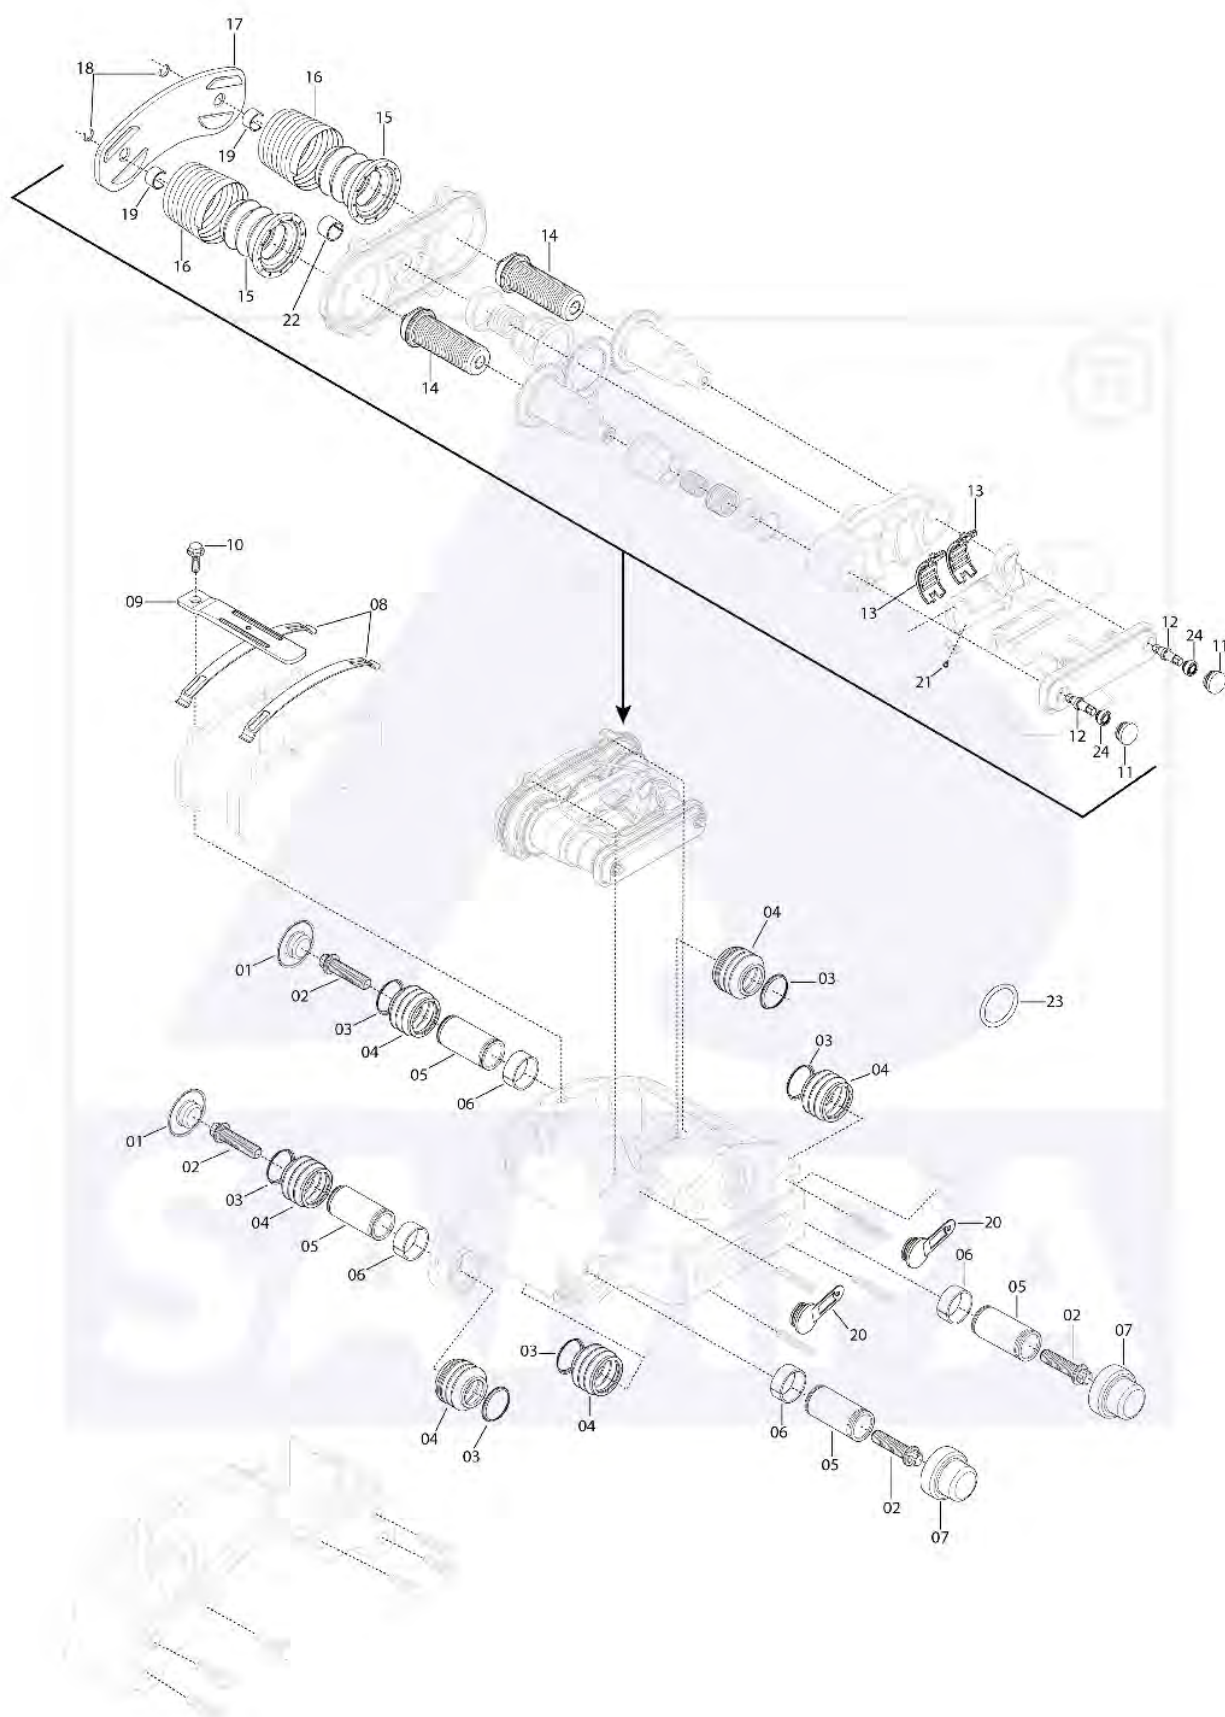

SPARE PARTS

MARK IV TYPE CALIPER

HALDEX

MARK IV TYPE CALIPER

Nr.	Sampa Nr.	Description	Dimension	Nr.	Sampa Nr.	Description	Dimension
01	114.401	Cover	ø21xø28/ø56	13	096.053	Needle Bearing	ø64xø77x32
01	114.403	Cover	ø26xø28/ø56	14	101.492	Adjuster Bolt	M30x2/98
02	102.298	Hexagon Bolt With Astral Flange	M14x2/53	15	211.251	Rubber Seal	ø36
02	102.299	Hexagon Bolt With Astral Flange	M14x2/60	16	117.072	Protection Spring	-
03	114.404	Cover	ø35,8xø39	17	114.406	Thrust Plate	ø12x130/10
04	211.252	Rubber Seal	ø31/ø38	17	114.405	Thrust Plate	ø12x130/6
05	101.420	Pin	ø15xø35x69	18	106.329	Retaining Ring	-
05	101.419	Pin	ø15xø35x70	19	114.399	Clips	ø11,5xø13/8
06	015.164	Plastic Bushing	ø31xø39x15	20	015.120	Plug	ø24
07	114.400	Cover	ø57x40	21	102.297	Hexagon Bolt With Flange	M6x1/10
08	114.368	Spring Holder	-	22	116.128	Bushing	ø12xø14x10
09	114.429	Retaining Plate	-	23	115.660	O-Ring	ø3xø26
10	102.428	Hexagon Bolt With Flange	M10x1,5/25	24	115.121	Seal Ring	ø8xø16x9
11	211.250	Plug	ø30		405.128	Lubricant	-
12	118.087	Adjusting Shaft	ø13x41				