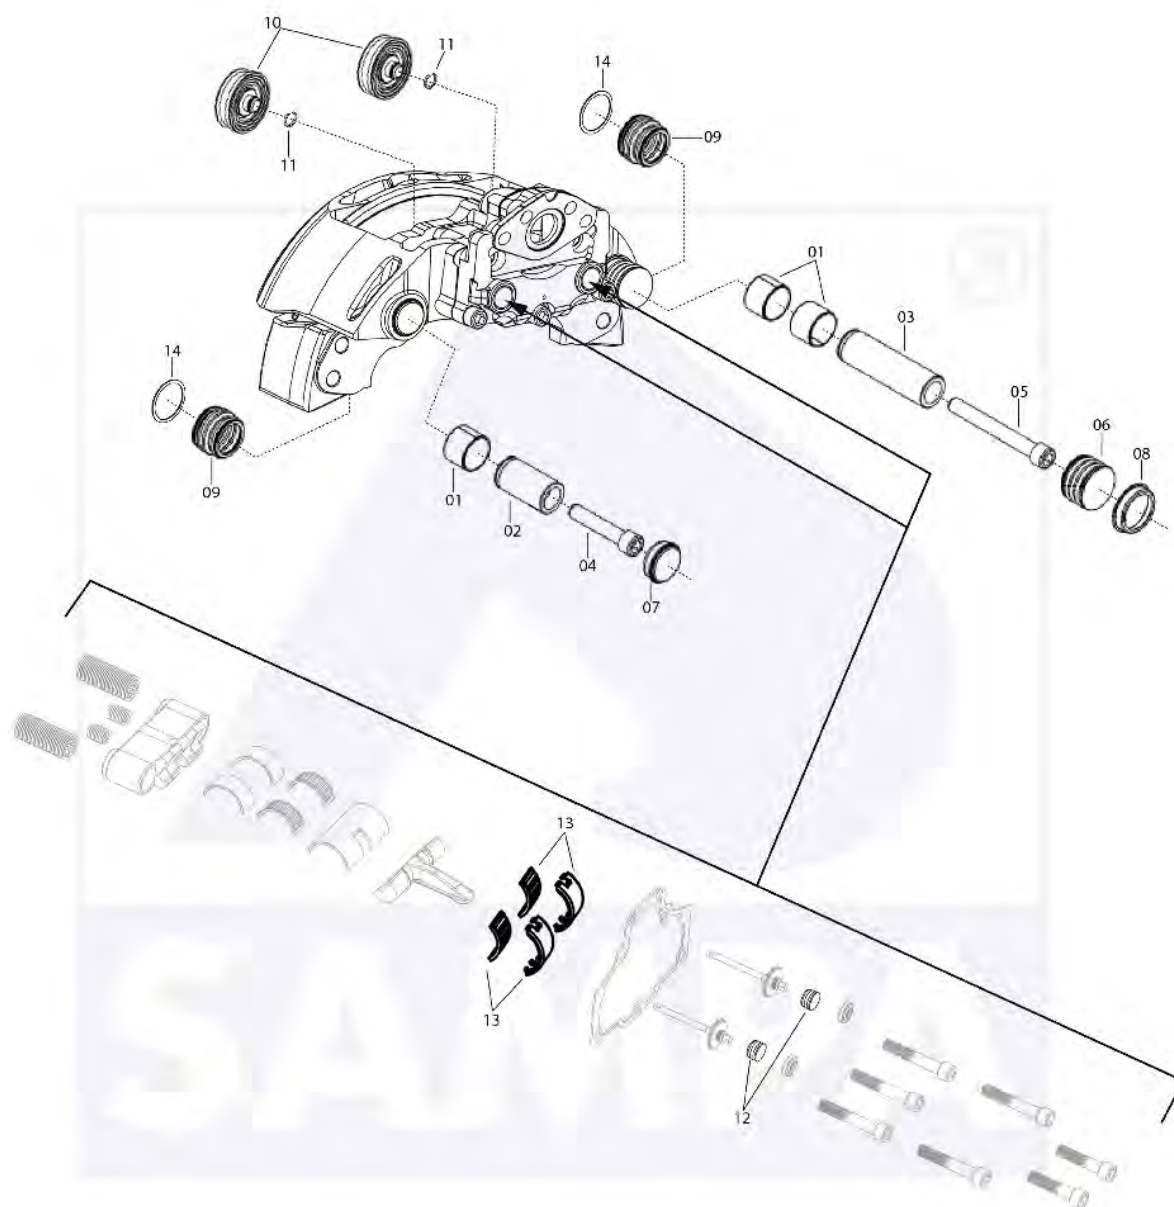

22,5" TYPE CALIPER (Double Piston)

Nr.	Sampa Nr.	Description	Dimension	Nr.	Sampa Nr.	Description	Dimension
01	116.109	Bushing	ø38xø42x30	08	114.334	Cover	ø42,5xø51,5x11,5
02	101.355	Pin	ø37,7x71	09	211.169	Rubber Seal	ø35xø50,5
03	101.356	Pin	ø38x129	10	211.170	Seal Boot	ø18xø70,5
04	102.345	Socket Head Bolt	M16x1.5/80	11	106.311	Retaining Ring	ø18,9x1,2
05	102.382	Socket Head Bolt	M16x1.5/130	12	211.172	Plug	ø26
06	211.171	Rubber Seal	ø37,5	13	096.054	Needle Bearing	ø44xø54x29,8
07	114.333	Cover	ø42x17	14	105.381	Washer	ø38xø44,5x1
				405.115	Lubricant	-	

Application	Description	O.E.M. Nr.	Sampa Nr.
	Repair Kit, Brake Caliper	12 999 677VT	095.632

			Sampa Nr.
	Repair Kit, Brake Caliper	12 999 678VT	095.643

			Sampa Nr.
	Needle Bearing, Brake Caliper	-	096.054
ø44xø54x29,8