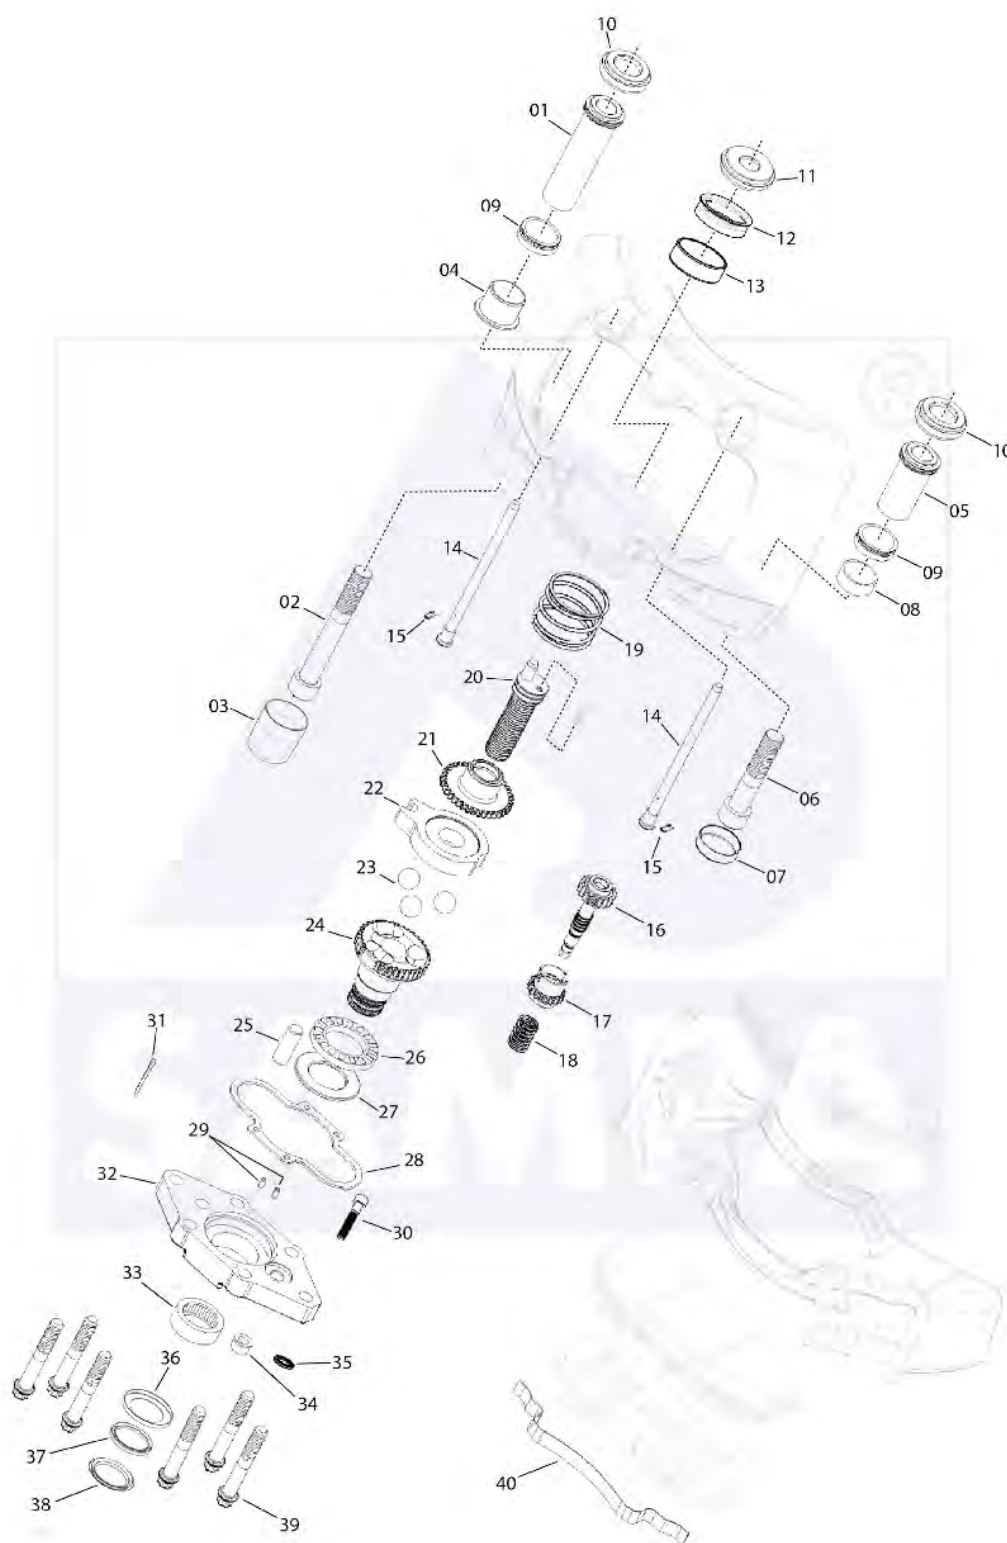

C LISA TYPE CALIPER

MERITOR / ROR

C LISA TYPE CALIPER

Nr.	Sampa Nr.	Description	Dimension	Nr.	Sampa Nr.	Description	Dimension
01	119.049	Bush+Washer Assembly	ø30x115	21	118.067	Adjuster Nut, Left	M27x3 / Left
02	102.377	Socket Head Bolt	M18x1,5/135	21	118.068	Adjuster Nut, Right	M27x3 / Right
03	114.325	Cover	ø42x44	22	118.065	Shaft Base	-
04	015.077	Plastic Bushing	ø30xø34x26	22	118.066	Shaft Base	-
05	119.048	Bush+Washer Assembly	ø30x75	23	118.064	Ball	ø22,225
06	102.233	Socket Head Bolt	M18x1,5/95	24	119.091	Operating Shaft, Left	ø45x83
07	114.317	Cover	ø37x10,5	24	119.092	Operating Shaft, Right	ø45x83
08	116.106	Bushing	30/31xø34x26	25	101.394	Pin	ø16x75,75
09	105.290	Machined Washer	ø32xø39x12,2	26	111.110	Bearing	ø44,5xø72,5x9
10	211.160	Rubber Seal	ø27	27	105.472	Machined Washer	ø47xø73x3,5
11	211.166	Rubber Seal	ø22/ø32,5	28	115.217	Gasket	-
12	114.361	Cover	ø44x12,5	29	114.340	Roll Pin	ø6x12
13	116.120	Bushing	ø40,5xø44,5x15	30	102.274	Socket Head Bolt	M10x1,5/50
14	101.414	Pin	-	31	103.025	Split pin	-
15	103.027	Split pin	-	32	119.110	Plate Assembly	-
16	119.090	Adjuster Device, Left	-	32	119.111	Plate Assembly	-
16	119.089	Adjuster Device, Right	-	33	111.109	Neddle Roller Bearing	ø45xø52x16
17	118.063	Adjusting Sleeve	-	34	211.167	Rubber Seal	ø11,7
18	117.058	Spring	ø25x46,5	35	115.218	Gasket	ø9,3xø13x1,8
19	117.059	Spring	ø66x44	36	114.330	Cover	ø42xø60x6
20	119.096	Tappet, Left	110/M27x3 / Left	37	115.082	Seal Ring	ø40xø52x5,5
20	119.193	Tappet, Left	110/M27x3 / Left	38	115.083	Seal Ring	ø40xø57x4,5
20	119.097	Tappet, Right	110/M27x3 / Right	39	102.273	Hexagon Bolt With Astral Flange	M14x1,5/90
20	119.194	Tappet, Right	110/M27x3 / Right	40	114.392	Spring Clamp	-
				405.109	Lubricant	-	
				405.129	Lubricant	-