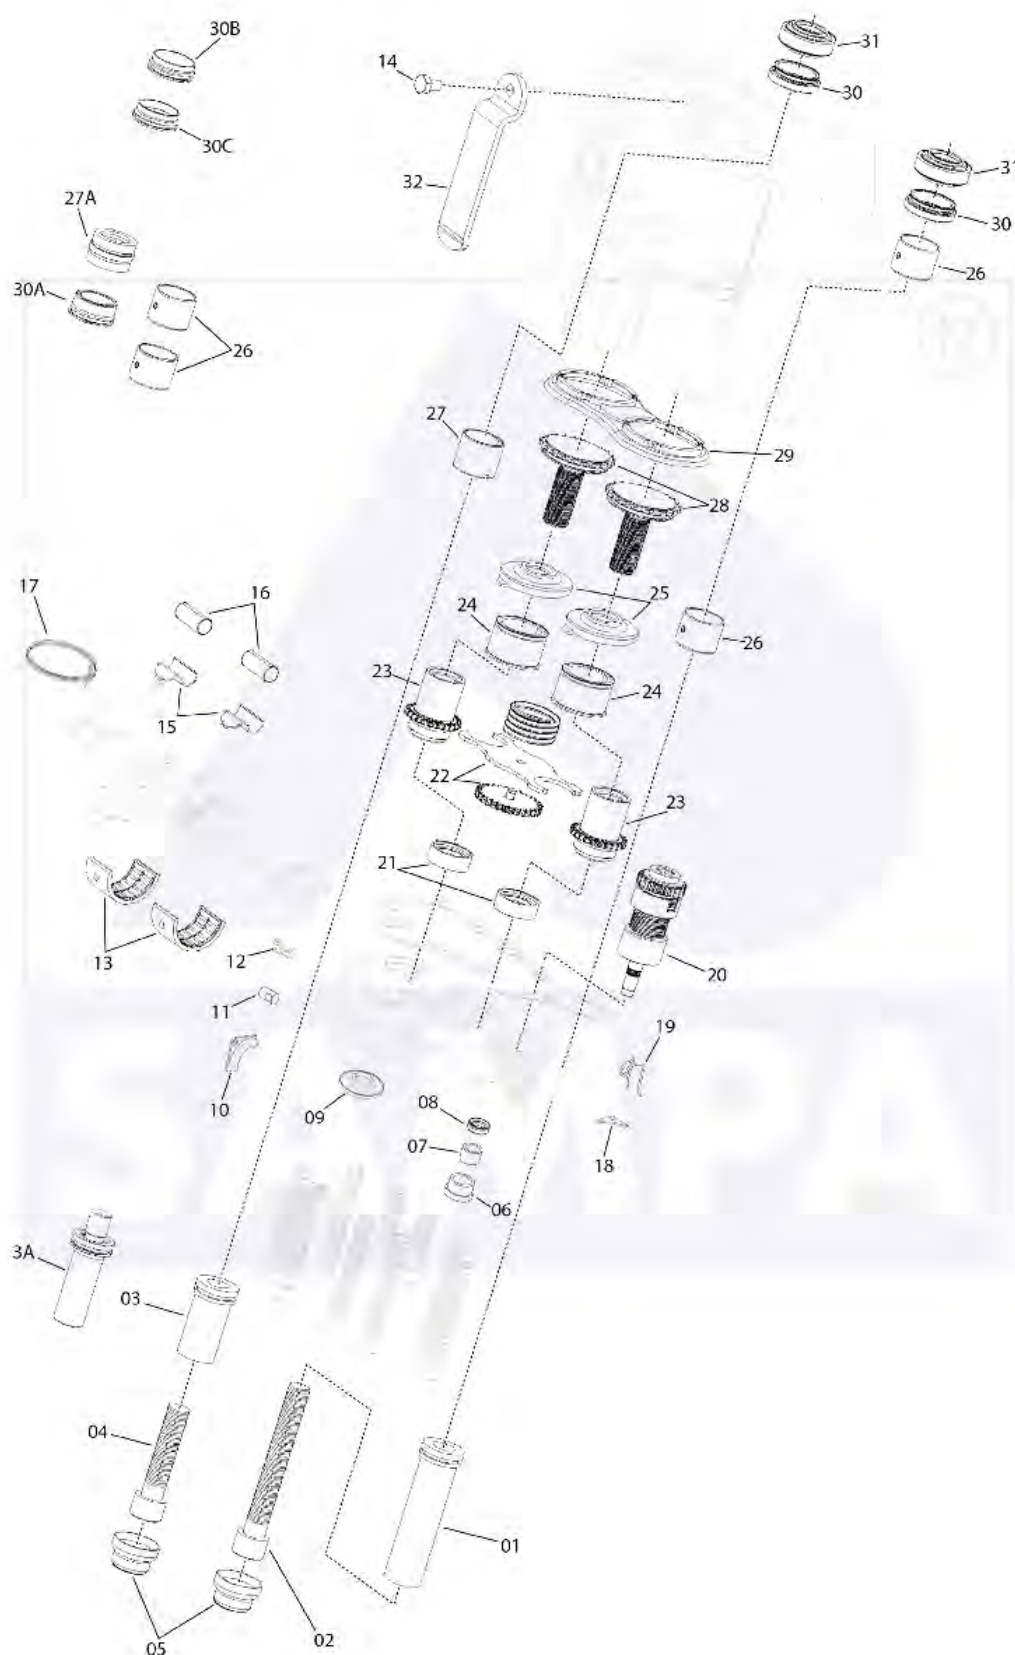

ELSA 1 TYPE CALIPER

MERITOR / ROR

ELSA 1 TYPE CALIPER

Nr.	Sampa Nr.	Description	Dimension	Nr.	Sampa Nr.	Description	Dimension
01	101.294	Pin	ø35x135	20	119.156	Brake-Adjusting Mechanism	ø41/ø48x120
02	102.347	Socket Head Bolt	M20x1,5/150	20	119.157	Brake-Adjusting Mechanism	ø41/ø48x120
03	101.293	Pin	ø35x72	21	118.127	Tappet	ø36xø40x14
03A	101.343	Pin	M20x1,5/ø28,2	22	119.146	Brake-Caliper Mechanism	ø35x110
04	102.346	Socket Head Bolt	M20x1,5/90	23	118.131	Adjuster Nut, Left	M24x1,5 L / ø35
05	114.205	Cover	ø44x27,5	23	118.130	Adjuster Nut, Right	M24x1,5 R / ø35
06	211.255	Plug	-	24	119.147	Roller	ø35xø50x32,8
07	110.107	Spacertube	ø15xø19,2x14	25	211.236	Rubber Seal	ø33,5/ø45
08	115.111	Seal Ring	ø12xø22x7	26	116.080	Bushing	ø35xø39x30
09	211.228	Rubber Seal	ø28xø63	27	116.079	Bushing	35/37xø40x32,5
10	114.413	Cover	-	27A	211.158	Rubber Seal	ø29xø40,5x27
11	118.103	Pin	ø9,5x14	28	118.129	Tappet, Left	M24x1,5 L
12	114.414	Holder	-	28	118.128	Tappet, Right	M24x1,5 R
13	111.107	Half Needle Roller Bearing	ø49,7xø59x36	29	095.085	Lock Plate	ø67xø110x12,5
14	102.230	Hexagon Head Screw	M10x1,25/20	30	105.261	Machined Washer	ø37xø48x13,5
15	114.384	Half Bearing	ø19,25xø16,25x13	30A	105.289	Machined Washer	ø30,2xø40x19
16	101.382	Pin	ø16x38	30B	105.288	Machined Washer	ø37xø39x15
17	117.079	Spring, Left	ø58x32 / Left	30C	105.260	Machined Washer	ø37xø40x15
17	117.080	Spring, Right	ø58x32 / Right	31	211.088	Rubber Seal	ø29
18	105.516	Washer	-	32	114.388	Retaining Plate	-
19	117.107	Spring	-	405.113	Lubricant	-	-
				405.129	Lubricant	-	-

Application	Description	O.E.M. Nr.	Sampa Nr.
	Repair Kit, Brake Caliper	MCK1102/N	095.510

			Sampa Nr.
	Repair Kit, Brake Caliper	ST1157 ST1192	095.679

			Sampa Nr.
	Repair Kit, Brake Caliper	MCK1102	095.624