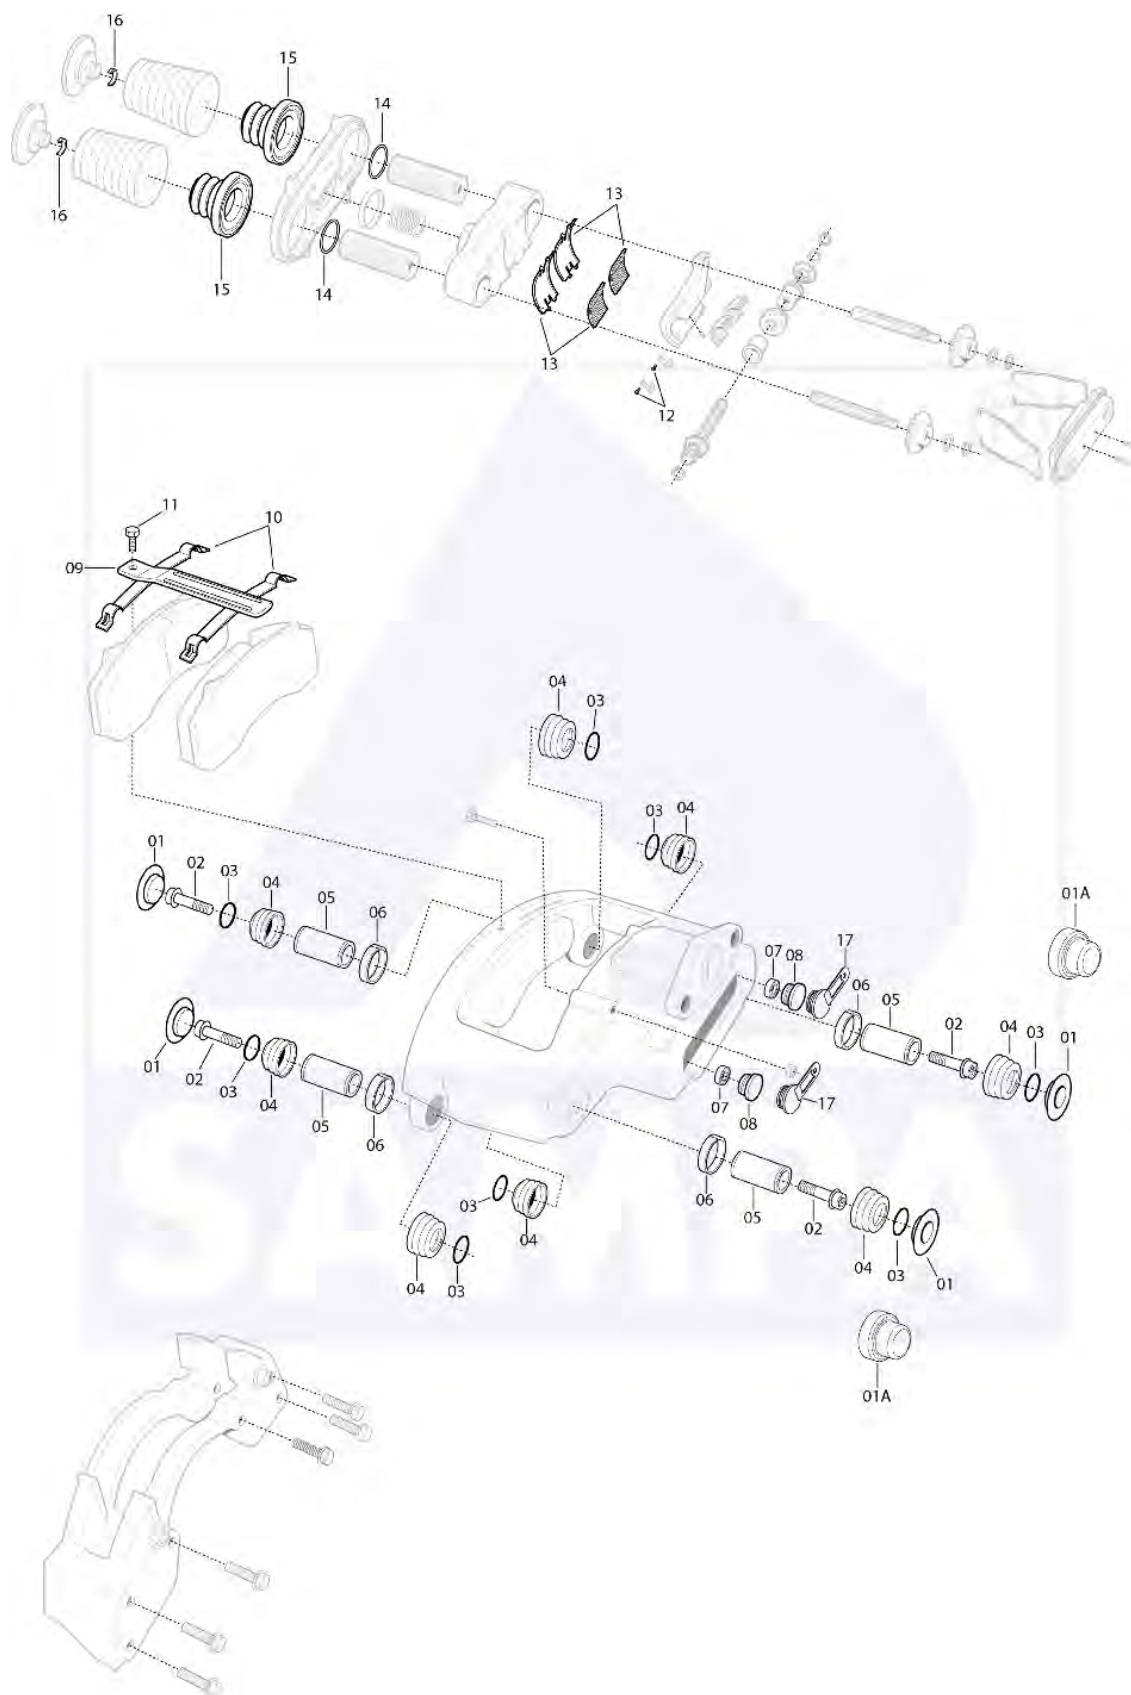

MARK II TYPE CALIPER

HALDEX

MARK II TYPE CALIPER

Nr.	Sampa Nr.	Description	Dimension	Nr.	Sampa Nr.	Description	Dimension
01	114.401	Cover	ø21xø28/ø56	08	211.250	Plug	ø30
01	114.403	Cover	ø26xø28/ø56	09	114.429	Retaining Plate	-
01A	114.400	Cover	ø57x40	10	114.368	Spring Holder	-
02	102.298	Hexagon Bolt With Astral Flange	M14x2/53	11	102.428	Hexagon Bolt With Flange	M10x1,5/25
02	102.299	Hexagon Bolt With Astral Flange	M14x2/60	12	102.297	Hexagon Bolt With Flange	M6x1/10
03	114.404	Cover	ø35,8xø39	13	096.053	Needle Bearing	ø64xø77x32
04	211.252	Rubber Seal	ø31/ø38	14	115.660	O-Ring	ø3xø26
05	101.420	Pin	ø15xø35x69	15	211.249	Rubber Seal	ø40
05	101.419	Pin	ø15xø35x70	16	118.086	Clips	-
06	015.164	Plastic Bushing	ø31xø39x15	17	015.120	Plug	ø24
07	115.121	Seal Ring	ø8xø16x9	405.128		Lubricant	-

Application	Description	O.E.M. Nr.	Sampa Nr.
	Repair Kit, Brake Caliper	94661	095.766

			Sampa Nr.
	Repair Kit, Brake Caliper	89541	095.768

			Sampa Nr.
	Repair Kit, Brake Caliper	87406	095.771