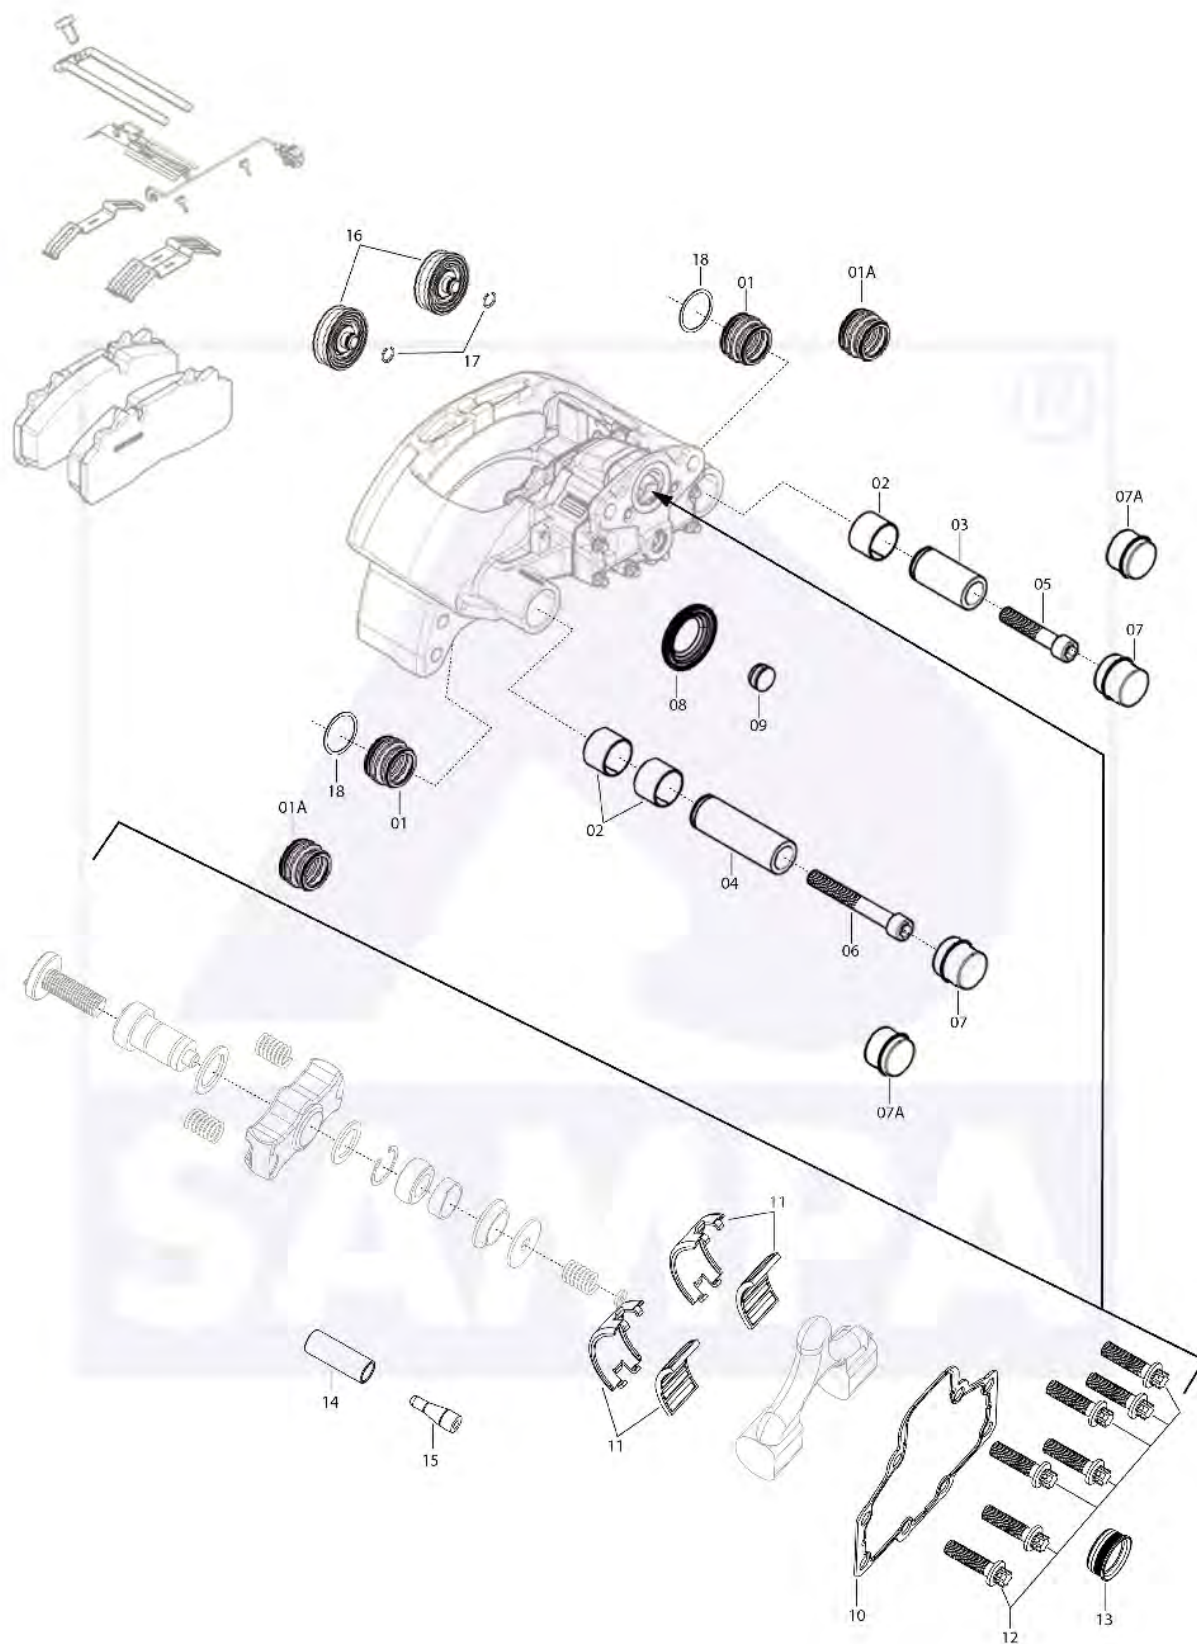

SPARE PARTS

22,5" TYPE CALIPER (Single Piston)

Nr.	Sampa Nr.	Description	Dimension	Nr.	Sampa Nr.	Description	Dimension
01	211.173	Rubber Seal	ø35/ø37,5	10	115.221	Gasket	-
01A	211.169	Rubber Seal	ø35xø50,5	11	096.054	Needle Bearing	ø44xø54x29,8
02	116.109	Bushing	ø38xø42x30	12	102.387	Hexagon Bolt With Astral Flange	M10x1/40
03	101.349	Pin	ø37,7x76	13	115.086	Seal Ring	ø7xø30,2x13,7
04	101.350	Pin	ø38x118	14	015.101	Plastic Bushing	ø12,5xø16x44
05	102.345	Socket Head Bolt	M16x1.5/80	15	015.100	Plug	-
05	102.364/1	Socket Head Bolt	M16x1.5/80	16	211.170	Seal Boot	ø18xø70,5
06	102.383	Socket Head Bolt	M16x1.5/120	17	106.311	Retaining Ring	ø18,9x1,2
07	114.335	Cover	ø42x29	18	105.381	Washer	ø38xø44,5x1
07A	114.333	Cover	ø42x17	18	105.382	Washer	ø38xø44,5x1
08	211.174	Rubber Seal	ø31xø72,5		405.119	Lubricant	-
09	211.172	Plug	ø26		405.115	Lubricant	-
					405.123	Lubricant	-

Application	Description	O.E.M. Nr.	Sampa Nr.
	Repair Kit, Brake Caliper	12 999 738VT	095.633

			Sampa Nr.
	Repair Kit, Brake Caliper	12 999 746VT	095.636