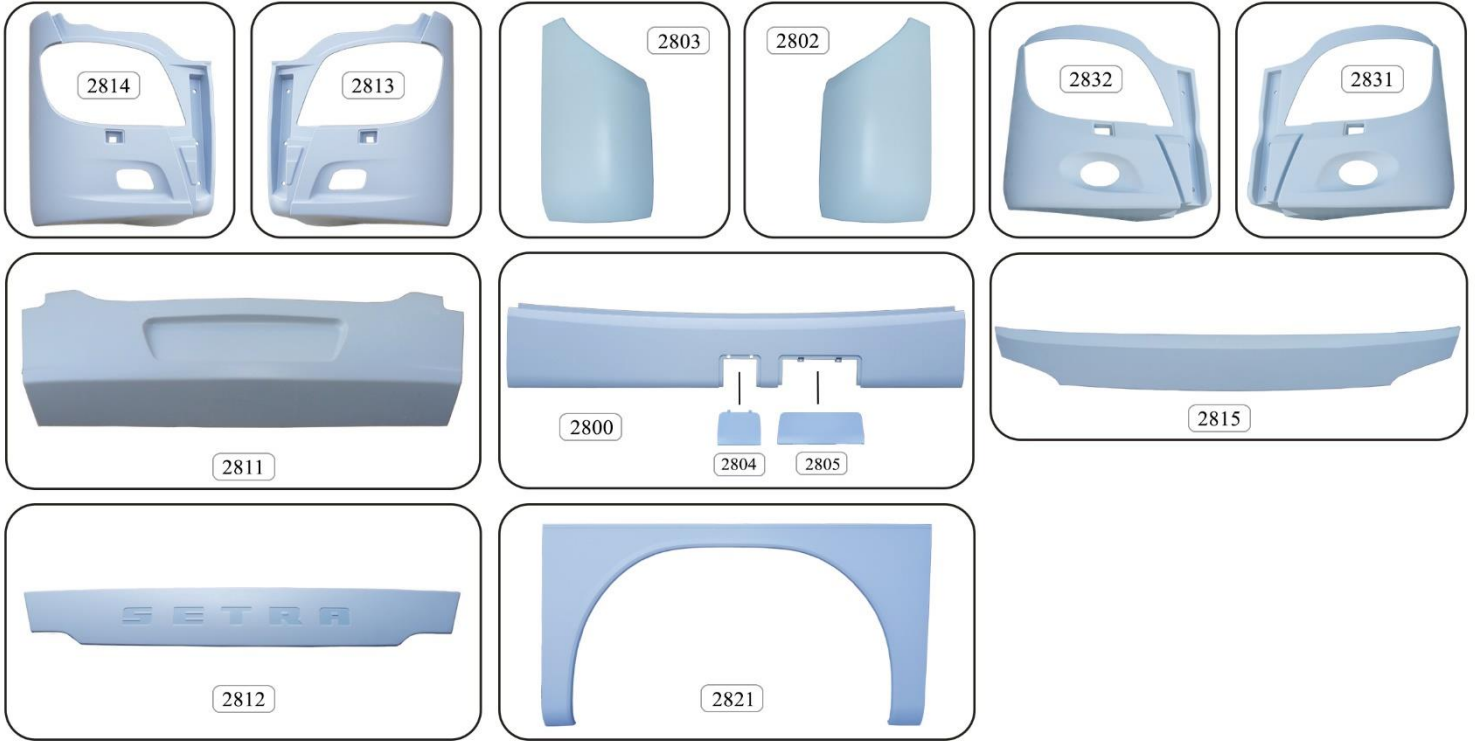

SETRA 416 GT HD / 2001 - 2009

Setra Arka Orta Tampon Yeni ve Eski Model	2800 --- A 632 885 00 02	Setra Rear Middle Bumper New & Old Model
Setra Arka Sağ Tampon Yeni ve Eski Model	2802 --- A 632 880 05 72	Setra Rear Right Bumper New & Old Model
Setra Arka Sol Tampon Yeni ve Eski Model	2803 --- A 632 880 04 72	Setra Rear Left Bumper New & Old Model
Setra Arka Orta Tampon Küçük Kapağı	2804 --- A 632 885 00 22	Setra Rear Middle Bumper Small Flap
Setra Arka Orta Tampon Büyük Kapağı	2805 --- A 632 885 01 22	Setra Rear Middle Bumper Big Flap
Setra Ön Orta Tampon Eski Model	2811 --- A 632 880 00 70	Setra Front Middle Bumper Old Model
Setra Yazı Tamponu Yeni ve Eski Model	2812 --- A 632 880 01 83	Setra Brand Bumper New & Old Model
Setra Ön Sol Tampon Eski Model	2813 --- A 632 880 01 72	Setra Front Left Bumper Old Model
Setra Ön Sağ Tampon Eski Model	2814 --- A 632 880 14 72	Setra Front Right Bumper Old Model
Setra Ön Panjur Eski Model	2815 --- A 632 627 00 08	Setra Front Cover Old Model
Setra Çamurluk	2821 --- A 632 754 06 06	Setra Fender

SETRA 431 DT ÇİFT KATLI - DOUBLE DECKER

Setra Çift Katlı Ön Sol Tampon	2831 --- A 410 880 04 72	Setra Double Decker Front Left Bumper
Setra Çift Katlı Ön Sağ Tampon	2832 --- A 410 880 05 72	Setra Double Decker Front Right Bumper