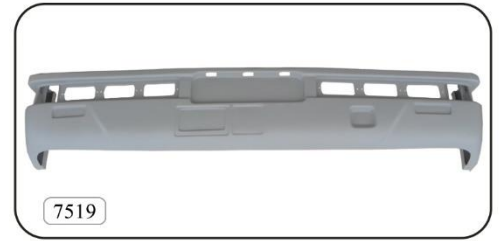

MAN S 2000

Ön Tampon	7511 --- 83.79601.5509	Front Bumper
Stepne Kapağı	7512 --- 83.79601.5508	Front Middle Bumper
Sağ Far Çerçevesi	7514 --- 83.73210.5510	Headlight Place Right
Ara Panjur	7515 --- 83.79101.2502	Far Panjre
Arka Tampon	7519 --- 83.79201.5043	Rear Bumper
Sol Far Çerçevesi	7520 --- 83.73210.5509	Headlight Place Left

MAN LION CITY

Ön Orta Plaka Tamponu	7541 --- 88.79201.5022	Front Middle Bumper
Ön Göğüs Kapak Delikli	7542 --- 88.74801.0065	Front Top Cover With Hole
Ön Göğüs Kapağı	7542-1 - 81.74801.0052	Front Top Cover Small Flap
Ön Sol Tampon	7543 --- 88.79201.5021	Front Left Bumper
Ön Sağ Tampon	7544 --- 88.79201.5020	Front Right Bumper
Arka Orta Tampon	7550 --- 88.73203.5009	Rear Middle Bumper
Arka Sağ Tampon	7552 --- 36.73203.5008 - 36.73203.6004	Rear Right Bumper
Arka Sol Tampon	7553 --- 36.73203.5009 - 36.73203.6005	Rear Left Bumper