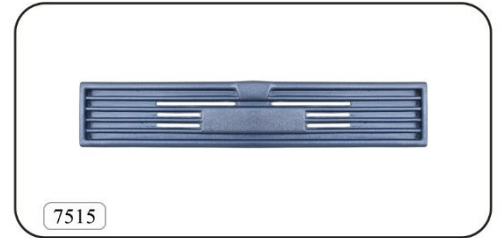

MAN S 2000

Ön Tampon	7511 --- 83.79601.5509	Front Bumper
Stepne Kapağı	7512 --- 83.79601.5508	Front Middle Bumper
Sağ Far Çerçevesi	7514 --- 83.73210.5510	Headlight Place Right
Ara Panjur	7515 --- 83.79101.2502	Far Panjre
Arka Tampon	7519 --- 83.79201.5043	Rear Bumper
Sol Far Çerçevesi	7520 --- 83.73210.5509	Headlight Place Left

MAN LION CITY

Ön Orta Plaka Tamponu	7541 --- 88.79201.5022	Front Middle Bumper
Ön Göğüs Kapak Delikli	7542 --- 88.74801.0065	Front Top Cover With Hole
Ön Göğüs Kapağı	7542-1 - 81.74801.0052	Front Top Cover Small Flap
Ön Sol Tampon	7543 --- 88.79201.5021	Front Left Bumper
Ön Sağ Tampon	7544 --- 88.79201.5020	Front Right Bumper
Arka Orta Tampon	7550 --- 88.73203.5009	Rear Middle Bumper
Arka Sağ Tampon	7552 --- 36.73203.5008 - 36.73203.6004	Rear Right Bumper
Arka Sol Tampon	7553 --- 36.73203.5009 - 36.73203.6005	Rear Left Bumper