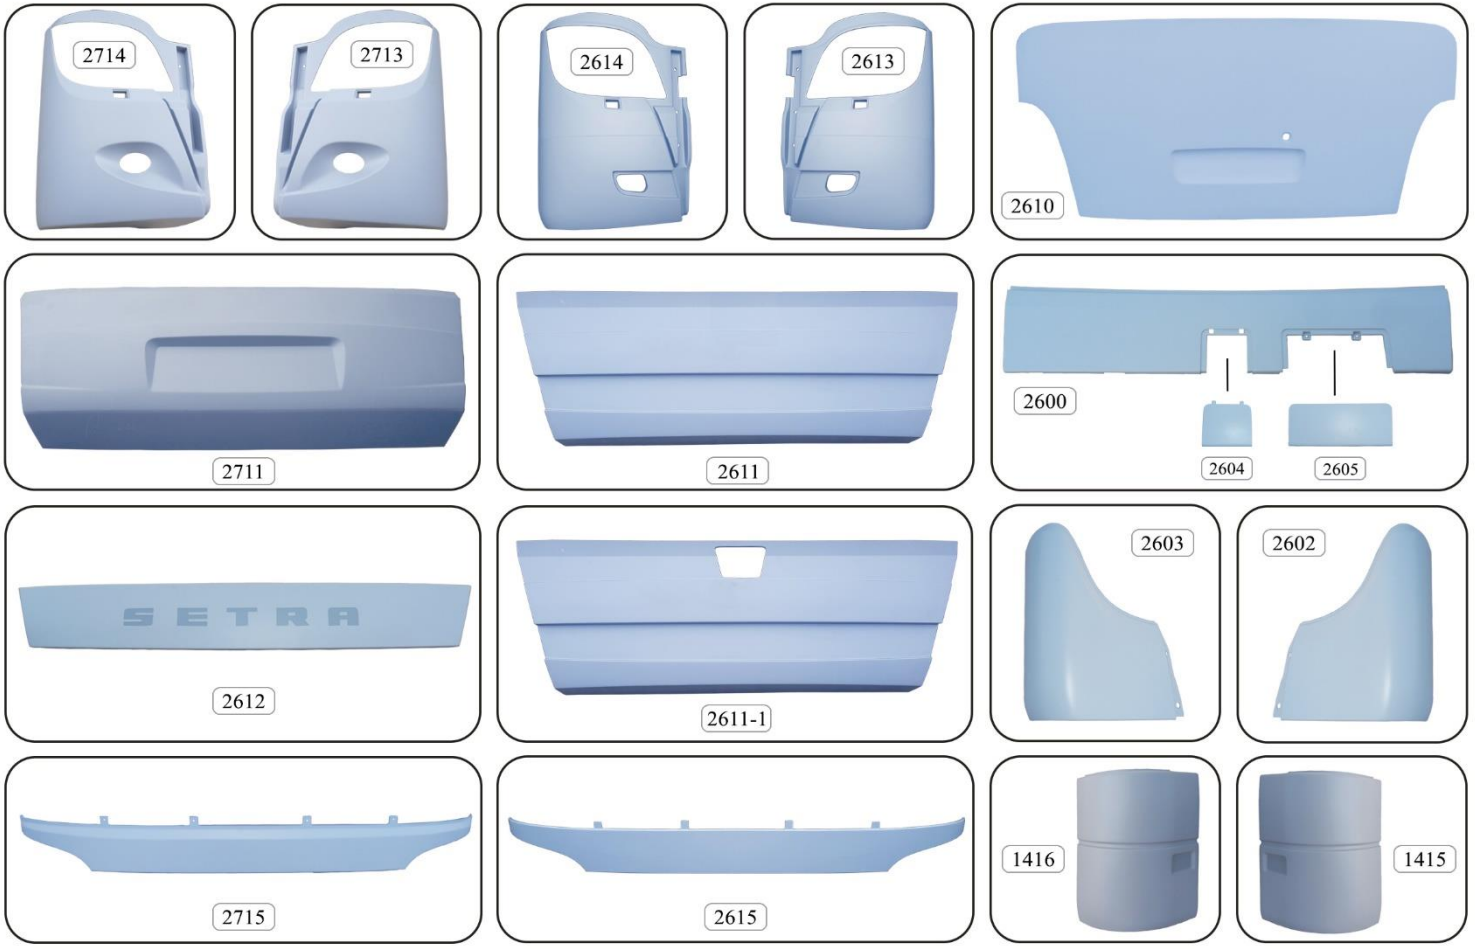

SETRA 417 HDH / 2001 - 2009 / 2009 - 2012
SETRA 315 / 1996 - 2001

Setra 315 - 319 Arka Sağ Tampon	1415	---	325692 3110030	Setra 315 - 319 Rear Right Bumper
Setra 315 - 319 Arka Sol Tampon	1416	---	325692 2110030	Setra 315 - 319 Rear Left Bumper
Setra Arka Orta Tampon Yeni ve Eski Model	2600	---	A 629 880 04 71	Setra Rear Middle Bumper New & Old Model
Setra Arka Sol Tampon Yeni ve Eski Model	2602	---	A 629 880 14 72	Setra Rear Right Bumper New & Old Model
Setra Arka Sağ Tampon Yeni ve Eski Model	2603	---	A 629 880 13 72	Setra Rear Left Bumper New & Old Model
Setra Arka Orta Tampon Küçük Kapağı	2604	---	A 629 885 00 22	Setra Rear Middle Bumper Small Flap
Setra Arka Orta Tampon Büyük Kapağı	2605	---	A 629 885 01 22	Setra Rear Middle Bumper Big Flap
Setra Motor Kaputu Eski Model	2610	---	A 629 750 31 03	Setra Rear Engine Cover Old Model
Setra Ön Orta Tampon Eski Model	2611	---	A 629 880 02 70	Setra Front Middle Bumper Old Model
Setra Ön Orta Tampon Delikli Eski Model	2611-1	-	A 629 880 0470	Setra Front Middle Bumper With Hole Old Model
Setra Yazı Tamponu Yeni ve Eski Model	2612	---	A 629 880 00 40	Setra Brand Bumper New & Old Model
Setra Ön Sol Tampon Eski Model	2613	---	A 629 880 10 72	Setra Front Left Bumper Old Model
Setra Ön Sağ Tampon Eski Model	2614	---	A 629 880 12 72	Setra Front Right Bumper Old Model
Setra Ön Göğüs Kaplaması Eski Model	2615	---	A 629 627 01 74	Setra Front Cover Below Glass Old Model
Setra Ön Orta Tampon Yeni Model	2711	---	A 629 880 05 70	Setra Front Middle Bumper New Model
Setra Ön Sol Tampon Yeni Model	2713	---	A 629 880 21 72	Setra Front Left Bumper New Model
Setra Ön Sağ Tampon Yeni Model	2714	---	A 629 880 23 72	Setra Front Right Bumper New Model
Setra Ön Göğüs Kaplaması Yeni Model	2715	---	A 629 627 00 08	Setra Front Cover Below Glass New Model