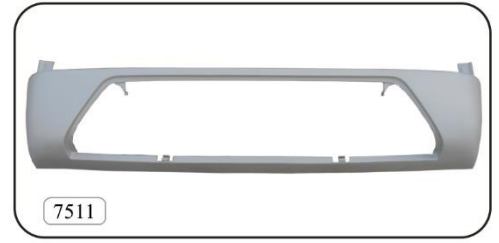

MAN S 2000

Ön Tampon	7511 --- 83.79601.5509	Front Bumper
Stepne Kapağı	7512 --- 83.79601.5508	Front Middle Bumper
Sağ Far Çerçevesi	7514 --- 83.73210.5510	Headlight Place Right
Ara Panjur	7515 --- 83.79101.2502	Far Panjre
Arka Tampon	7519 --- 83.79201.5043	Rear Bumper
Sol Far Çerçevesi	7520 --- 83.73210.5509	Headlight Place Left

MAN LION CITY

Ön Orta Plaka Tamponu	7541 --- 88.79201.5022	Front Middle Bumper
Ön Göğüs Kapak Delikli	7542 --- 88.74801.0065	Front Top Cover With Hole
Ön Göğüs Kapağı	7542-1 - 81.74801.0052	Front Top Cover Small Flap
Ön Sol Tampon	7543 --- 88.79201.5021	Front Left Bumper
Ön Sağ Tampon	7544 --- 88.79201.5020	Front Right Bumper
Arka Orta Tampon	7550 --- 88.73203.5009	Rear Middle Bumper
Arka Sağ Tampon	7552 --- 36.73203.5008 - 36.73203.6004	Rear Right Bumper
Arka Sol Tampon	7553 --- 36.73203.5009 - 36.73203.6005	Rear Left Bumper