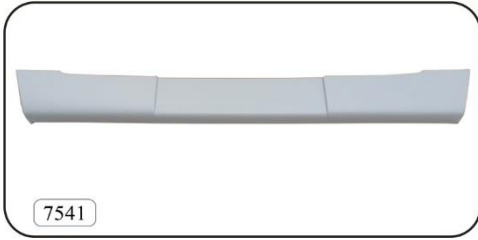

MAN S 2000

Ön Tampon	7511 --- 83.79601.5509	Front Bumper
Stepne Kapağı	7512 --- 83.79601.5508	Front Middle Bumper
Sağ Far Çerçevesi	7514 --- 83.73210.5510	Headlight Place Right
Ara Panjur	7515 --- 83.79101.2502	Far Panjre
Arka Tampon	7519 --- 83.79201.5043	Rear Bumper
Sol Far Çerçevesi	7520 --- 83.73210.5509	Headlight Place Left

MAN LION CITY

Ön Orta Plaka Tamponu	7541 --- 88.79201.5022	Front Middle Bumper
Ön Göğüs Kapak Delikli	7542 --- 88.74801.0065	Front Top Cover With Hole
Ön Göğüs Kapağı	7542-1 - 81.74801.0052	Front Top Cover Small Flap
Ön Sol Tampon	7543 --- 88.79201.5021	Front Left Bumper
Ön Sağ Tampon	7544 --- 88.79201.5020	Front Right Bumper
Arka Orta Tampon	7550 --- 88.73203.5009	Rear Middle Bumper
Arka Sağ Tampon	7552 --- 36.73203.5008 - 36.73203.6004	Rear Right Bumper
Arka Sol Tampon	7553 --- 36.73203.5009 - 36.73203.6005	Rear Left Bumper