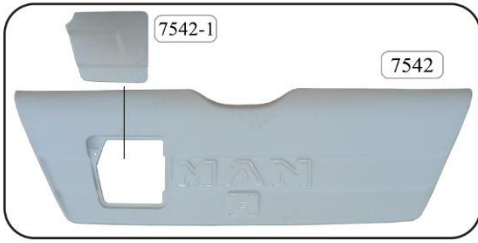

MAN S 2000

Ön Tampon	7511 --- 83.79601.5509	Front Bumper
Stepne Kapağı	7512 --- 83.79601.5508	Front Middle Bumper
Sağ Far Çerçevesi	7514 --- 83.73210.5510	Headlight Place Right
Ara Panjur	7515 --- 83.79101.2502	Far Panjre
Arka Tampon	7519 --- 83.79201.5043	Rear Bumper
Sol Far Çerçevesi	7520 --- 83.73210.5509	Headlight Place Left

MAN LION CITY

Ön Orta Plaka Tamponu	7541 --- 88.79201.5022	Front Middle Bumper
Ön Göğüs Kapak Delikli	7542 --- 88.74801.0065	Front Top Cover With Hole
Ön Göğüs Kapağı	7542-1 - 81.74801.0052	Front Top Cover Small Flap
Ön Sol Tampon	7543 --- 88.79201.5021	Front Left Bumper
Ön Sağ Tampon	7544 --- 88.79201.5020	Front Right Bumper
Arka Orta Tampon	7550 --- 88.73203.5009	Rear Middle Bumper
Arka Sağ Tampon	7552 --- 36.73203.5008 - 36.73203.6004	Rear Right Bumper
Arka Sol Tampon	7553 --- 36.73203.5009 - 36.73203.6005	Rear Left Bumper