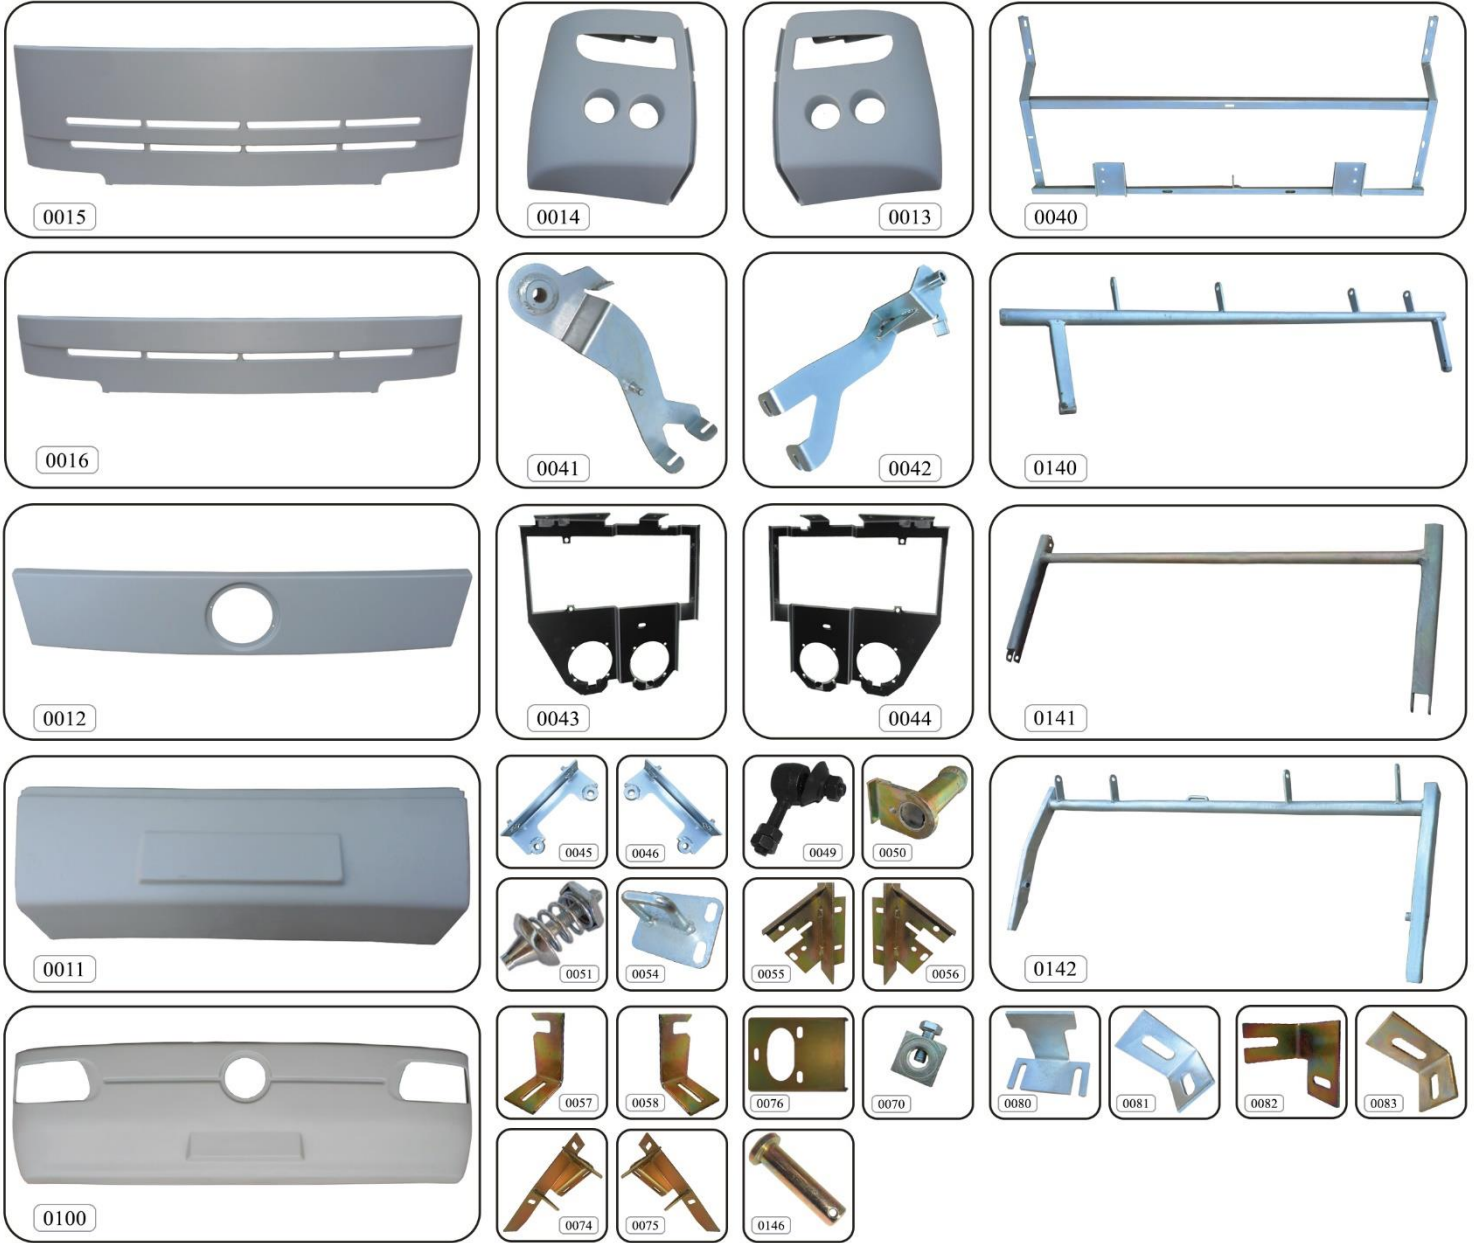

O 403 - O 350 TOURISMO ÖN

Ön Plaka Yeri	0011	---	A 613 880 10 70	Ön Tampon Kilit Tutucu Sağ	0055	---	A 613 880 29 14
Ön Yıldız Yeri	0012	---	A 613 880 11 70	Ön Tampon Tutucu Sağ	0057	---	A 613 889 09 14
Ön Sol Tampon.....	0013	---	A 613 880 12 70	Ön Tampon Tutucu Sol	0058	---	A 613 889 10 14
Ön Sağ Tampon	0014	---	A 613 880 13 70	Tel Sıkıcı Mandal	0070	---	A 011 988 02 78
Ön Panjur (Yüksek Kasa O 403)	0015	---	A 613 884 06 22	Tampon Rot Bağlantı Konsolu Sol	0074	---	A 613 610 12 00
Ön Panjur (Alçak Kasa O 350)	0016	---	A 613 884 05 22	Tampon Rot Bağlantı Konsolu Sağ	0075	---	A 613 610 13 00
Ön Tampon Çerçevesi	0040	---	A 613 880 15 03	Kilit Tutucu	0076	---	A 613 625 18 14
Ön Tampon Menteşesi Sol (Pimli)	0041	---	A 613 880 01 28	Ön Panjur Tutucu Üst	0080	---	A 613 889 00 14
Ön Tampon Menteşesi Sağ	0042	---	A 613 880 02 28	Ön Panjur Tutucu Alt - 1	0081	---	A 613 889 00 12
Ön Far Tutucu Sol	0043	---	A 613 889 07 14	Ön Panjur Tutucu Alt - 2	0082	---	A 613 889 06 12
Ön Far Tutucu Sağ	0044	---	A 613 889 08 14	Ön Panjur Tutucu Alt - 3	0083	---	A 613 889 01 12
Ön Tampon Tutucu Sağ	0045	---	A 613 880 42 14	Stepne Taşıyıcı - 1	0140	---	A 613 890 09 45
Ön Tampon Tutucu Sol	0046	---	A 613 880 43 14	Stepne Taşıyıcı - 2	0141	---	A 613 890 11 45
Ön Tampon Rotili	0049	---	A 613 996 00 40	Stepne Taşıyıcı - 3	0142	---	A 613 890 10 45
Kilit Alt Konsolu	0050	---	A 613 880 07 75	Stepne Bağlantı Pimi (Takımda 4)	0146	---	A 613 898 07 15
Yaylı Erkek Kilit	0051	---	A 613 893 06 85	Ön Tampon 1999 Model	0100	---	A 613 880 03 70
Tampon Kilit Karşılığı	0054	---	A 613 880 03 66	Ön Tampon Kilit Tutucu Sol	0056	---	A 613 880 30 14