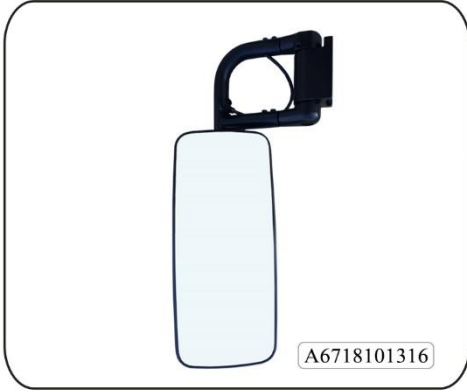

TİCARİ MALLAR

Tourismo Ayna Sağ	3134 --- A 632 810 01 16	.....	Tourismo Mirror Right
Tourismo Ayna Sol	3133 --- A 632 810 03 16	.....	Tourismo Mirror Left
Mekra Ayna Sağ	5525 --- A 613 810 13 16	.....	Mekra Mirror Right
Travego Ayna Sağ	6631 --- A 629 810 51 16	.....	Travego Mirror Right
Travego Ayna Sol	6632 --- A 629 810 55 16	.....	Travego Mirror Left
Travego Ayna Sol	6633 --- A 629 810 56 16	.....	Travego Mirror Left
Travego Ayna Sağ	6634 --- A 629 810 52 16	.....	Travego Mirror Right
Arka Stop Lambası Travego Sol	6773 --- A 000 820 49 64	.....	Rear Stop Lamp Travego Left
Arka Stop Lambası Travego Sağ	6774 --- A 000 820 50 64	.....	Rear Stop Lamp Travego Right
Starliner Stop Lambası Sol	7873 --- 36.25225.6055	.....	Starliner Taillight Left
Starliner Stop Lambası Sağ	7874 --- 36.25225.6054	.....	Starliner Taillight Right
Arka Stop Lambası Sol	-- A 001 820 11 64	.....	Rear Stop Lamp Left
Arka Stop Lambası Sağ	-- A 001 820 12 64	.....	Rear Stop Lamp Right
Ayna 345.....	-- A 671 810 12 16	.....	Mirror 345
Ayna	-- A 671 810 13 16	.....	Mirror
Gramer Sürücü Koltuğu	MSG 90.3 - MSG 90.6	.....	Gramer Driver Seat