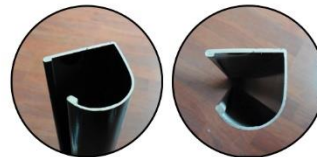

Figür - 2

TR: Bu kovan maximum 1000 mm perde açılma mesafesi istenilen perdelerde kullanılmaktadır.

EN: This Model is used on only shades with 1000 mm fabric range of opening.