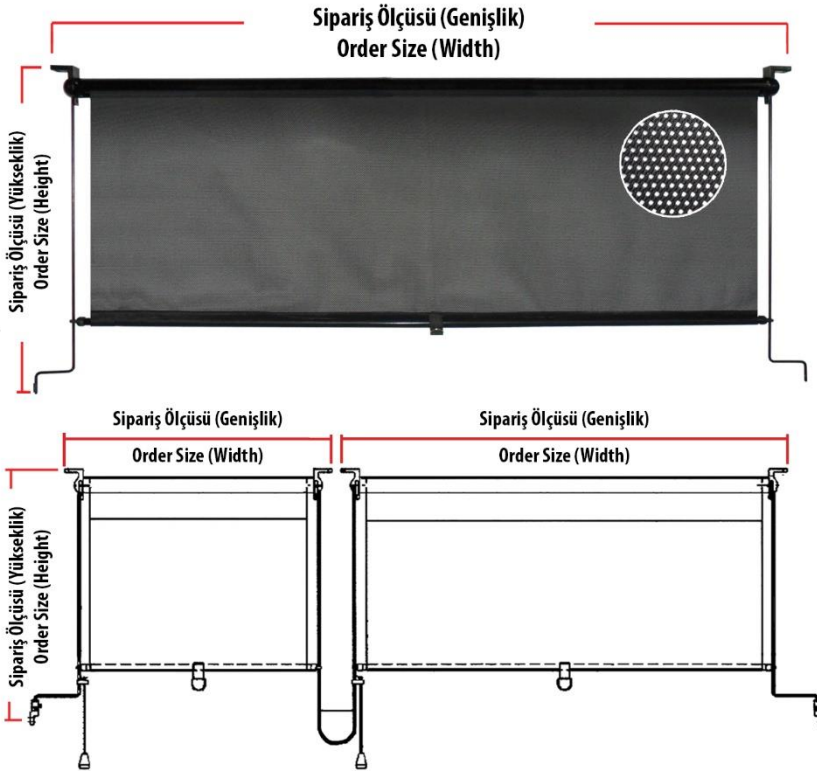

**EN:** Our sunshades are presented as single or set. The default dimensions are measures that must be inserted in the vehicle. Fabric on both sides with 30 mm in total size of 60 mm is shrinking. (Note: If you are taking your measurements according to the glass, remember to include the width of the additional 60 mm mounting the share. What we need is mounting dimensions.) We are producing the desired color with fabric curtain. Our products are designed to be applied to every vehicle.