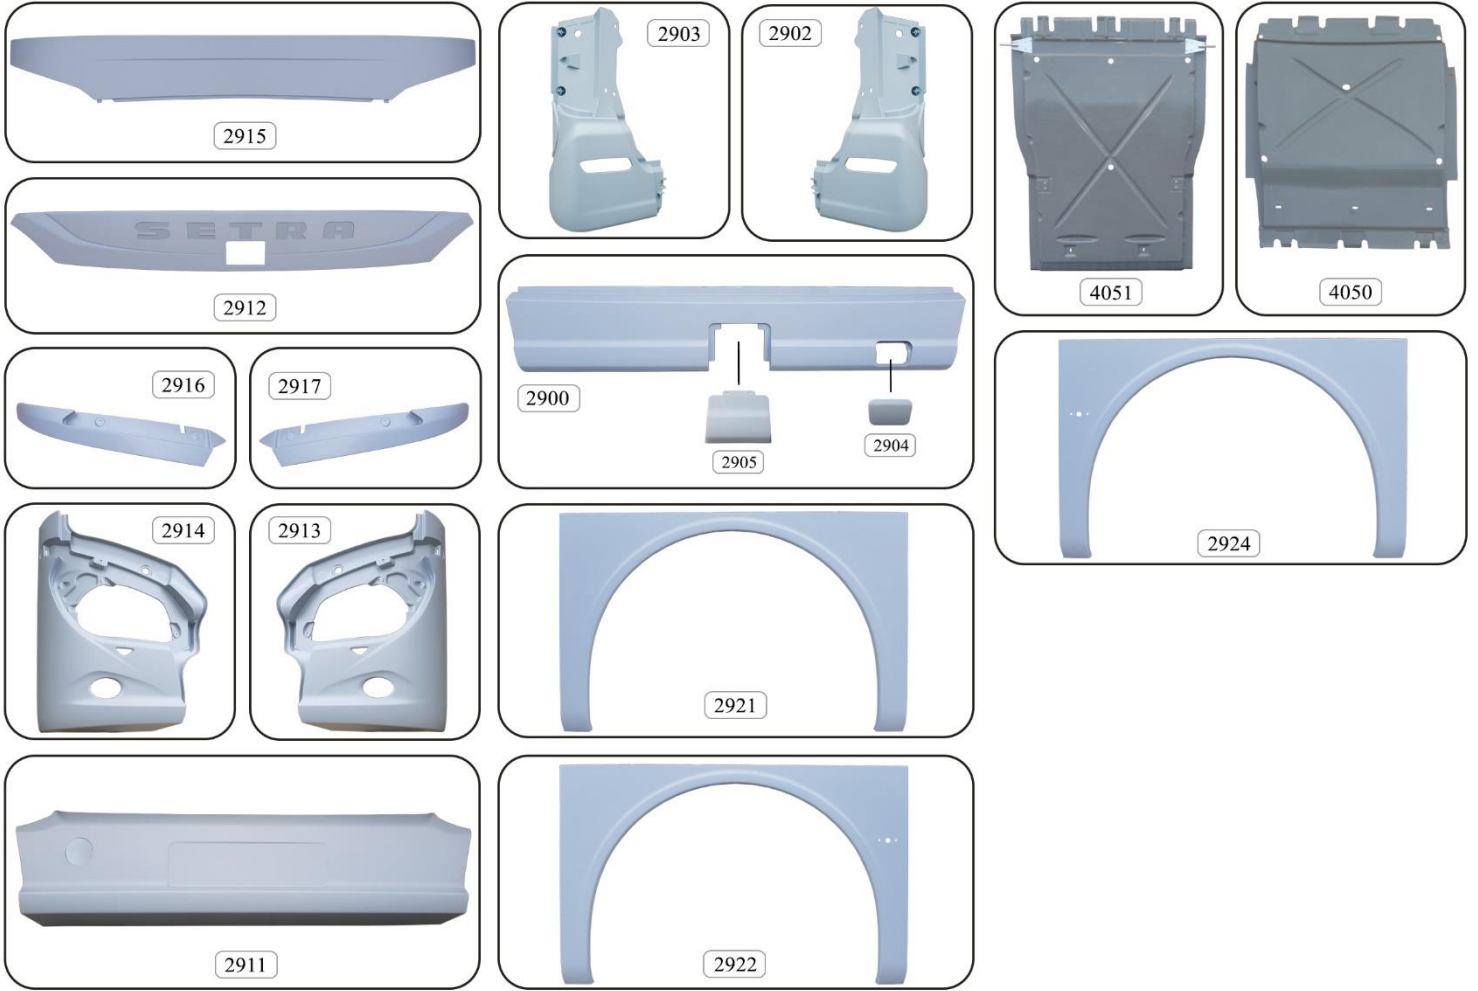

SETRA 500 SERIES / 2017

Setra & Travego Şanzıman Alt Kaplama Euro 6	4050	---	A 410 683 36 08	....	Setra & Travego Euro 6 Below Cover Transmission
Setra & Travego Motor Alt Kaplama Euro 6	4051	---	A 410 680 09 18	.....	Setra & Travego Euro 6 Below Cover Engine
Setra Arka Orta Tampon	2900	---	A 410 880 01 71	.....	Setra Rear Middle Bumper
Setra Arka Sağ Tampon	2902	---	A 410 880 13 72	.....	Setra Rear Right Bumper
Setra Arka Sol Tampon	2903	---	A 410 880 12 72	.....	Setra Rear Left Bumper
Setra Arka Orta Tampon Küçük Kapağı	2904	---	A 410 880 02 24	.....	Setra Rear Middle Bumper Small Flap
Setra Arka Orta Tampon Büyük Kapağı	2905	---	A 410 880 01 24	.....	Setra Rear Middle Bumper Big Flap
Setra Ön Orta Tampon	2911	---	A 410 880 03 70	.....	Setra Front Middle Bumper
Setra Ön Yazı Yeri Tamponu	2912	---	A 410 880 00 40	.....	Setra Front Brand Bumper
Setra Ön Sol Tampon	2913	---	A 410 880 10 72	.....	Setra Front Left Bumper
Setra Ön Sağ Tampon	2914	---	A 410 880 11 72	.....	Setra Front Right Bumper
Setra Ön Panjur	2915	---	A 410 880 00 47	.....	Setra Front Cover Below Glass
Setra Ön Sağ Far Üstü Kaplama	2916	---	A 410 880 01 47	.....	Setra Front Right Headlamp Above
Setra Ön Sol Far Üstü Kaplama	2917	---	A 410 880 02 47	.....	Setra Front Left Headlamp Above
Setra Ön Çamurluk	2921	---	A 410 750 06 06	.....	Setra Front Fender
Setra Arka Sağ Çamurluk	2922	---	A 410 750 10 06	.....	Setra Rear Right Fender
Setra Arka Sol Çamurluk	2924	---	A 410 750 09 06	.....	Setra Rear Left Fender