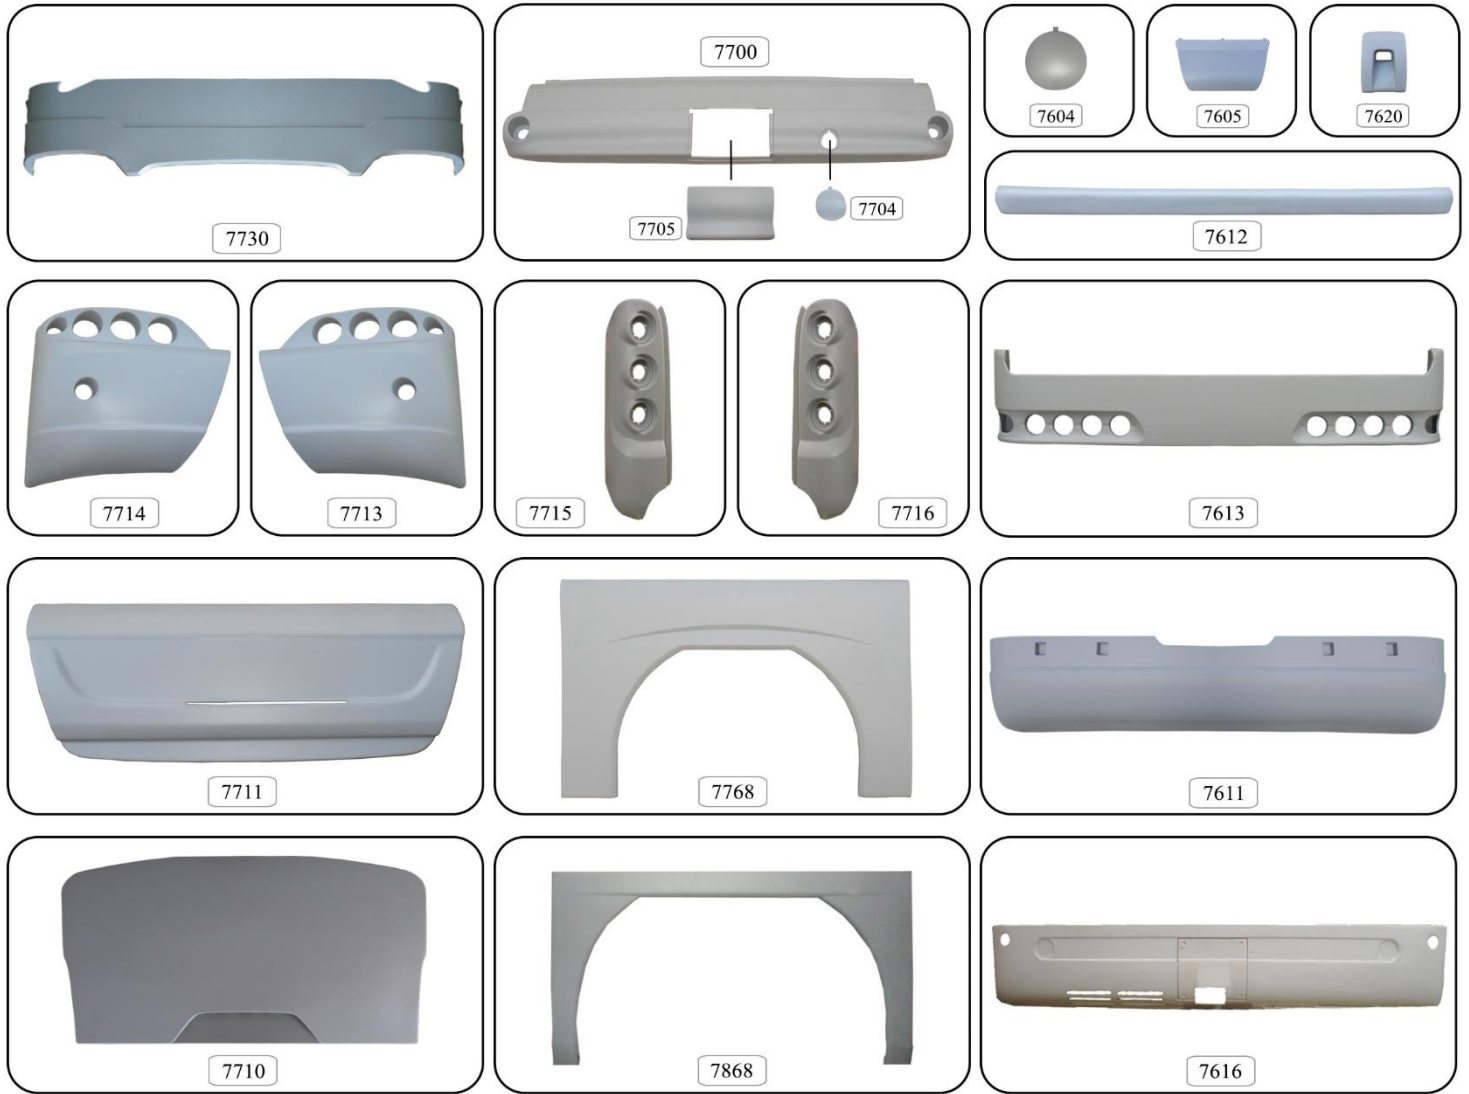

MAN NEOPLAN TOURLINER

Plaka Tamponu.....	7711	--	81.73201.5107	.....	Front Middle Bumper
Ön Sol Köşe Tampon.....	7713	--	81.73201.5109	.....	Front Left Bumper
Ön Sağ Köşe Tampon.....	7714	--	81.73201.5108	.....	Front Right Bumper
Ön Göğüs.....	7730	--	81.73201.5110	.....	Front Cover
Arka Tampon.....	7700	--	36.79201.5002	.....	Rear Bumper
Motor Kaputu.....	7710	--	81.74601.6334	.....	Engine Cover
Sol Bombe.....	7715	--	81.73203.0059	.....	Rear Corner Cover Left
Sağ Bombe.....	7716	--	81.73203.0058	.....	Rear Corner Cover Right
Arka Küçük Kapak.....	7704	--	36.79201.0025	.....	Rear Small Flap
Arka Büyük Kapak.....	7705	--	36.79201.0026	.....	Rear Big Flap
Çamurluk Yeni Model.....	7768	--	36.73420.6001	.....	Mudguard New Model
Cityliner Çamurluk Yeni Model.....	7868	--	36.73421.0009	.....	Cityliner Mudguard New Model

MAN NEOPLAN STARLINER

Starliner N 516 SHD Ön Tampon.....	7611	--	7611	.....	Starliner N 516 SHD Front Bumper
Starliner N 516 SHD Silecek Kapağı.....	7612	--	7612	.....	Starliner N 516 SHD Windscreen Wiper Cover
Starliner N 516 RHD Ön Göğüs Fiberi.....	7613	--	7613	.....	Starliner N 516 RHD Front Cover
Starliner N 516 SHD Arka Tampon.....	7616	--	7616	.....	Starliner N 516 SHD Rear Bumper
Starliner Arka Küçük Kapak.....	7604	--	36.79201.0020	.....	Starliner Rear Small Flap
Starliner Arka Büyük Kapak.....	7605	--	36.79201.0019	.....	Starliner Rear Big Flap
Starliner Ayna Kolu Kapağı.....	7620	--	81.63731.0382	.....	Starliner Mirror Arm Cover