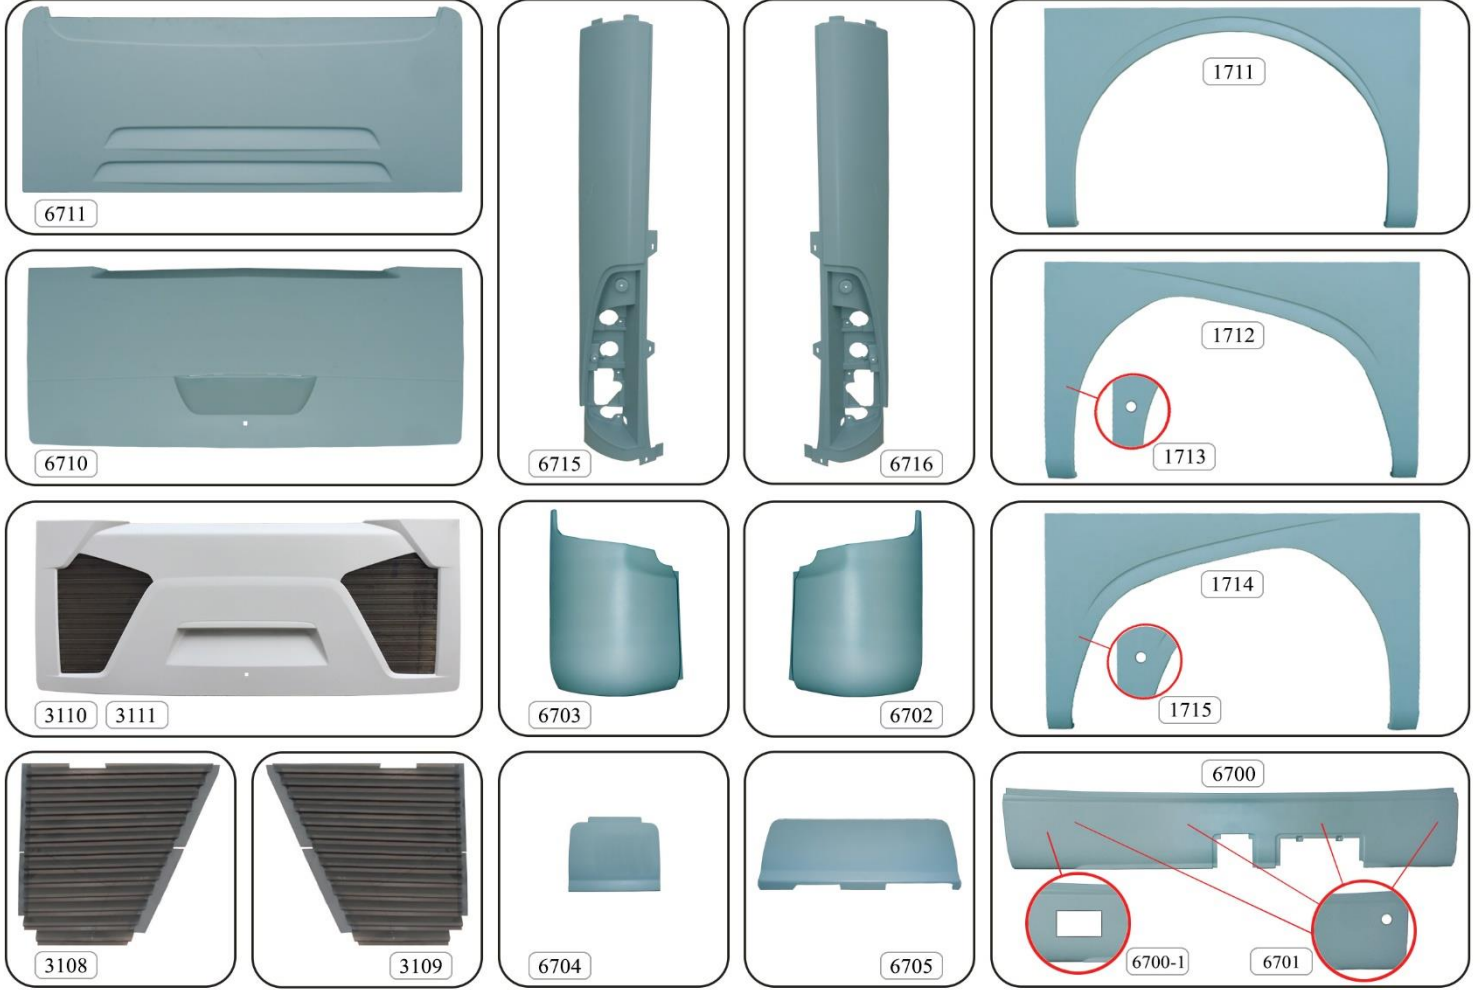

TRAVEGO & TOURISMO / 2006 - 2016 MODEL

Ön Çamurluk	1711	---	A 629 754 03 06	.....	Front Fender
Arka Sağ Çamurluk	1712	---	A 629 754 05 06	.....	Rear Right Fender
Arka Sağ Lambalı Çamurluk	1713	---	A 629 754 10 06	.....	Rear Right Fender With Reflector
Arka Sol Çamurluk	1714	---	A 629 754 04 06	.....	Rear Left Fender
Arka Sol Lambalı Çamurluk	1715	---	A 629 754 09 06	.....	Rear Left Fender With Reflector
Arka Orta Tampon	6700	---	A 632 885 00 05	.....	Rear Middle Bumper
Arka Orta Tampon Lambalı	6700-1	-	A 633 880 01 71	.....	Rear Middle Bumper With Lamp
Arka Orta Park Pilotlu Tampon	6701	---	A 632 885 01 05	.....	Rear Middle Bumper Drive Assist
Arka Sağ Tampon	6702	---	A 632 880 07 72	.....	Rear Right Bumper
Arka Sol Tampon	6703	---	A 632 880 06 72	.....	Rear Left Bumper
Arka Tampon Küçük Kapağı	6704	---	A 632 885 13 22	.....	Rear Bumper Small Flap
Arka Tampon Büyük Kapağı	6705	---	A632 885 12 22	.....	Rear Bumper Big Flap
Motor Kaputu	6710	---	A 632 750 08 03	.....	Engine Flap
Avrupa Travego Motor Kaput Üstü	6711	---	A 632 647 15 84	.....	Engine Flap Upper Cover RHD
Travego Arka Sol Bombe	6715	---	A 632 647 10 84	.....	Rear Left Upper Corner
Travego Arka Sağ Bombe	6716	---	A 632 647 11 84	.....	Rear Right Upper Corner

TOURISMO / 2016 MODEL

Motor Kaput Izgarası Sol	3108	---	A 633 750 06 18	.....	Engine Flap Grill Left
Motor Kaput Izgarası Sağ	3109	---	A 633 750 07 18	.....	Engine Flap Grill Right
Motor Kaputu (Eski modellere uyumlu)	3110	---	A 633 750 03 43	.....	Engine Flap (For Euro 4 and Euro 5)
Motor Kaputu (Yeni modellere uyumlu)	3111	---	A 633 750 03 43	.....	Engine Flap (For Euro 6)