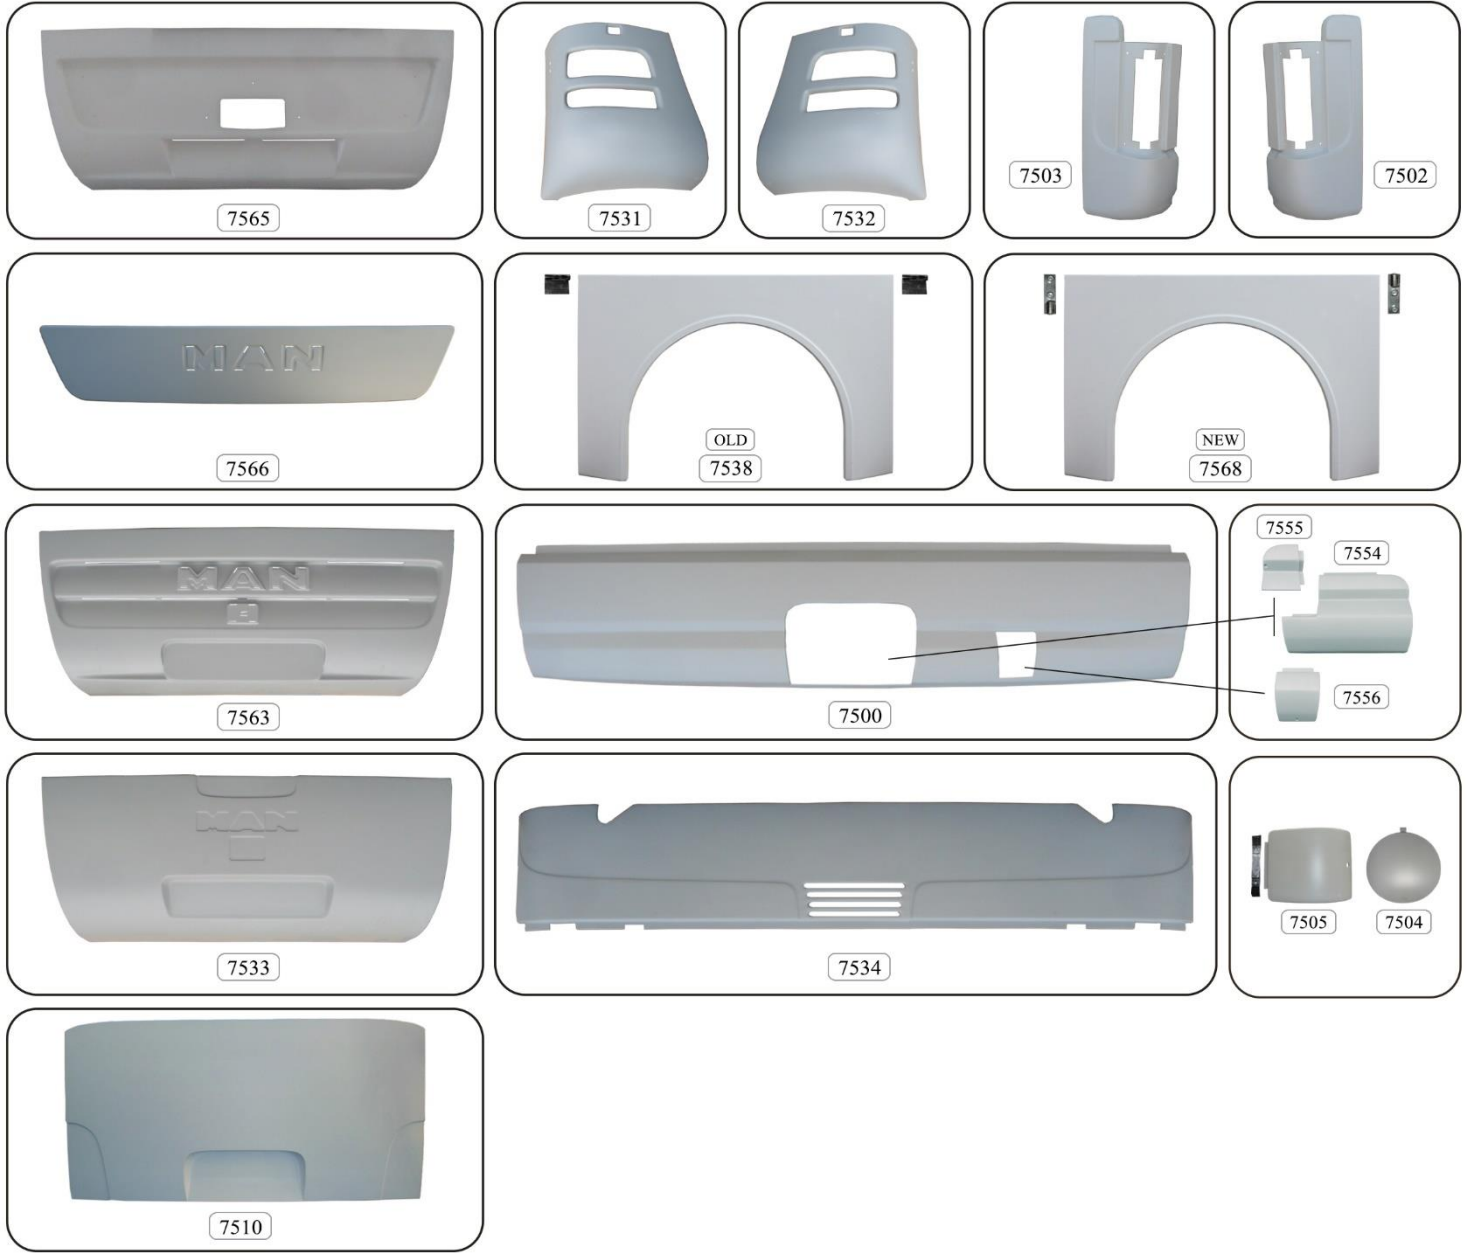

MAN LIONS COACH - FORTUNA

Man Fortuna Arka Orta Tampon.....	7500 --- 36.79201.5013	.....Man Lions Coach Rear Bumper
Man Fortuna Arka Sağ Tampon.....	7502 --- 36.79201.0044	.....Man Lions Coach Rear Corner Right
Man Fortuna Arka Sol Tampon.....	7503 --- 36.79201.0043	.....Man Lions Coach Rear Corner Left
Man Fortuna Arka Küçük Kapak.....	7504 --- 83.73203.0003	.....Man Fortuna Rear Small Flap
Man Fortuna Arka Büyük Kapak.....	7505 --- 83.73203.0002	.....Man Fortuna Rear Big Flap
Man Fortuna Motor Kaputu.....	7510 --- 81.74601.5180	.....Man Fortuna Rear Engine Cover
Man Fortuna Ön Tampon Sağ.....	7531 --- 81.73201.6130	.....Man Fortuna Front Bumper Right
Man Fortuna Ön Tampon Sol.....	7532 --- 81.73201.6131	.....Man Fortuna Front Bumper Left
Man Fortuna Ön Tampon Orta.....	7533 --- 81.73201.6132	.....Man Fortuna Front Covering
Man Fortuna Orta Göğüs Fiberi.....	7534 --- 81.73201.6133	.....Man Fortuna Front Bumper Centre
Man Fortuna Çamurluk Eski Model.....	7538 --- 81.73420.0061	.....Man Fortuna Mudguard Old Model
Arka Tampon Çeki Kancası Kapağı.....	7554 --- 36.79201.0041	.....Man Fortuna Tow Hook Cover Rear Bumper
Arka Tampon Çeki Kapağının Üst Köşesi.....	7555 --- 36.79201.0042	.....Man Fortuna Small Cover Rear Bumper
Man Fortuna Arka Tampon Ufak Kapak.....	7556 --- 36.79201.0040	.....Man Fortuna Small Cover Rear Bumper
Man Fortuna Ön Tampon Orta.....	7563 --- 83.73201.6506	.....Man Fortuna Front Bumper Centre
Man Fortuna Ön Orta Tampon.....	7565 --- 36.73201.5059	.....Man Fortuna Front Bumper Centre
Man Fortuna Ön Tampon Orta Kapağı.....	7566 --- 36.73202.5004	.....Man Fortuna Front Bumper Cover Centre
Man Fortuna Çamurluk Yeni Model.....	7568 --- 81.73420.0005	.....Man Fortuna Mudguard New Model