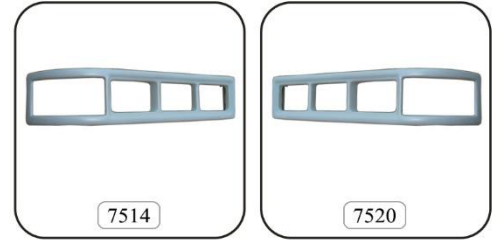

MAN S 2000

Ön Tampon	7511 --- 83.79601.5509	Front Bumper
Stepne Kapağı	7512 --- 83.79601.5508	Front Middle Bumper
Sağ Far Çerçevesi	7514 --- 83.73210.5510	Headlight Place Right
Ara Panjur	7515 --- 83.79101.2502	Far Panjre
Arka Tampon	7519 --- 83.79201.5043	Rear Bumper
Sol Far Çerçevesi	7520 --- 83.73210.5509	Headlight Place Left

MAN LION CITY

Ön Orta Plaka Tamponu	7541 --- 88.79201.5022	Front Middle Bumper
Ön Göğüs Kapak Delikli	7542 --- 88.74801.0065	Front Top Cover With Hole
Ön Göğüs Kapağı	7542-1 - 81.74801.0052	Front Top Cover Small Flap
Ön Sol Tampon	7543 --- 88.79201.5021	Front Left Bumper
Ön Sağ Tampon	7544 --- 88.79201.5020	Front Right Bumper
Arka Orta Tampon	7550 --- 88.73203.5009	Rear Middle Bumper
Arka Sağ Tampon	7552 --- 36.73203.5008 - 36.73203.6004	Rear Right Bumper
Arka Sol Tampon	7553 --- 36.73203.5009 - 36.73203.6005	Rear Left Bumper