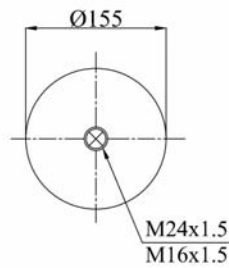

top view / bottom view

OEM PART NUMBER

MERCEDES

A 942 327 04 01

CROSS REFERENCES

CONTITECH
BLACKTECH

4759 N
RML 95860