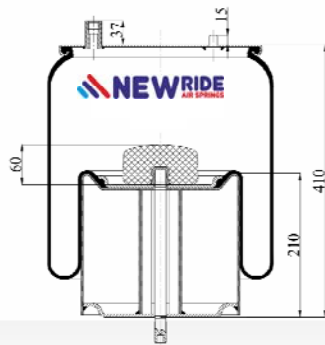

1904912 C12

Complete Air Springs