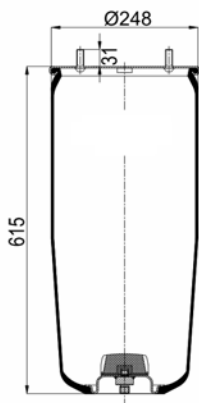

1900951 S

Complete Air Springs

cross section view