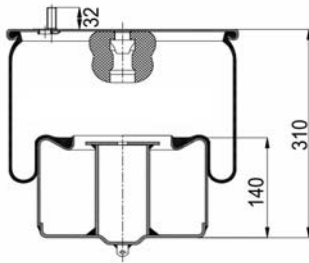

1904420 C1

Complete Air Springs

cross section view