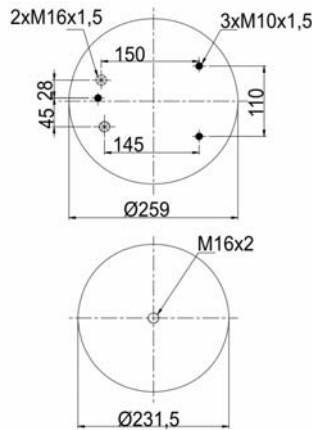

cross section view

top view / bottom view

OEM PART NUMBER

DAF 0 388 167

CROSS REFERENCES

CONTITECH	836 M2 K1
FIRESTONE STYLE	1T17AR-4.5
FIRESTONE ORDER	W01 M58 8721
PHOENIX	1 DF 25-13
DUNLOP F (SPRINGRIDE)	D13B31
GOODYEAR	1 R 12-711
TAURUS	KR 721-03
BLACKTECH	RML 7947-2 C1