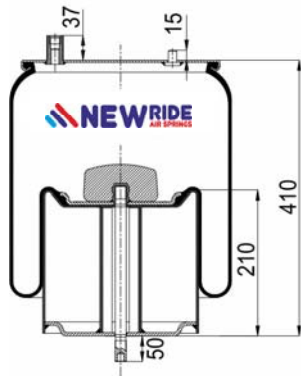

1904912 C10

Complete Air Springs

cross section view