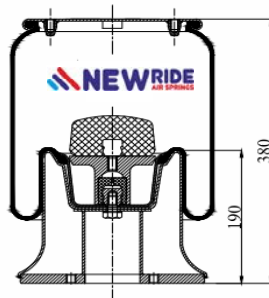

1907315 C

Complete Air Springs

cross section view