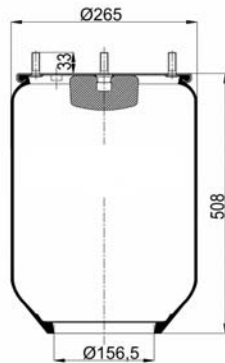

1901318 S

Complete Air Springs

cross section view

top view / bottom view