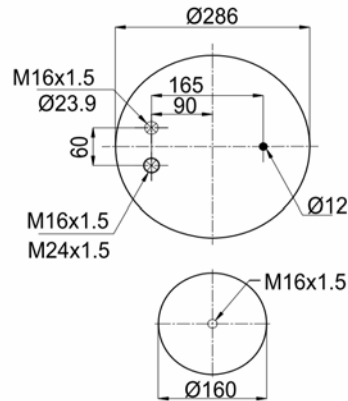

cross section view

top view / bottom view

OEM PART NUMBER

RENAULT

5.001.832.067

CROSS REFERENCES

CONTITECH	4912 N P08
GOODYEAR	1R13-713
SPRINGRIDE	D13U40
CF GOMMA	1T19E-4 /206780
GRANNING	15910
BLACKTECH	RML 75023