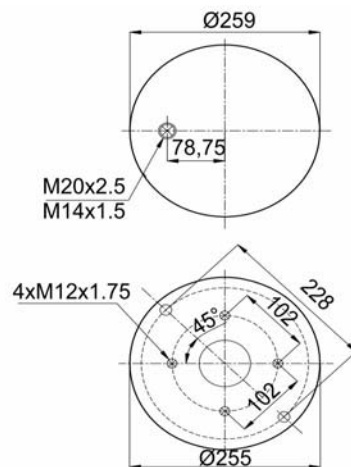

cross section view

top view / bottom view

OEM PART NUMBER

DISCOS - MERCEDES A 946 328 04 01
HENDRICKSON HS 251087
SAMRO 2500915
RENAULT 5010557164

CROSS REFERENCES

CONTITECH
FIRESTONE STYLE 1T17B-11
FIRESTONE ORDER W01 M58 8747
DUNLOP F (SPRINGRIDE) D13B42
GOODYEAR 1R13-150
GRANNING 15654
BLACKTECH RML 70081 C
AIRTECH 30081