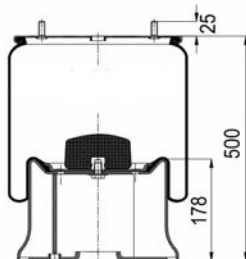

1904019 C

Complete Air Springs