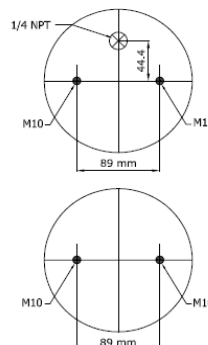

DESCRIPTION

Air Inlet G 1/4
 Blind nuts M10
 Top plate bolts
 top / bottom plate bolts
 Center distance 44.4 mm
 Bumper

1C 220-60-02

Convuluted Air Springs

cross section view

top view / bottom view

CROSS REFERENCES