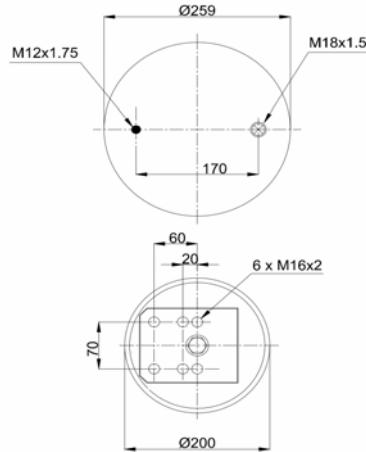

top view / bottom view

OEM PART NUMBER

CROSS REFERENCES

CONTITECH
BLACKTECH

4941 N P02 (Plastic piston)
RML 75052 CP