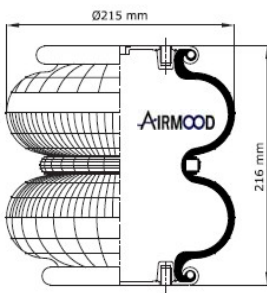

CONTITECH FD 200-19 3/4 M10
FIRESTONE
CF GOMMA PIRELLI T20
PHOENIX SP2B12R-1
DUNLOP S09202
GART
GOODYEAR
BLACKTECH 2C-21-P07
AIRKRAFT 113005

DESCRIPTION

Air Inlet G 3/4
Blind nuts M10
Top plate bolts
top / bottom plate bolts
Center distance 38.1mm
Bumper

2C 220-08

Convuluted Air Springs

cross section view

CROSS REFERENCES