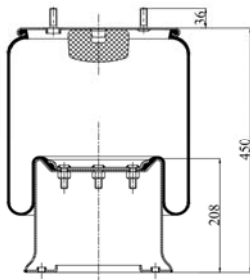

1901303 C

Complete Air Springs