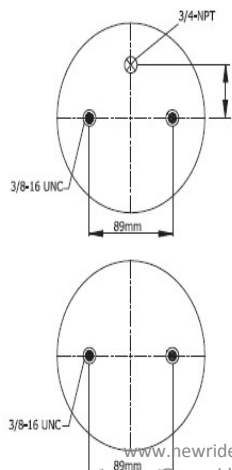

DESCRIPTION

Air Inlet	1/4 NPT
Blind nuts	3/8-16 UNC
Top plate bolts	
top / bottom plate bolts	
Center distance	44.4mm
Bumper	96mm

2C 220-14

Convuluted Air Springs

cross section view

top view / bottom view

CROSS REFERENCES