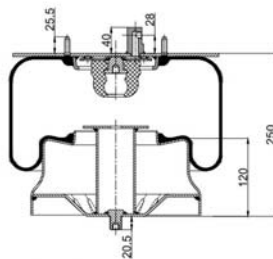

1900768 C

Complete Air Springs