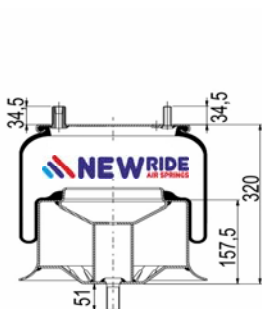

1909782 C

Complete Air Springs

cross section view