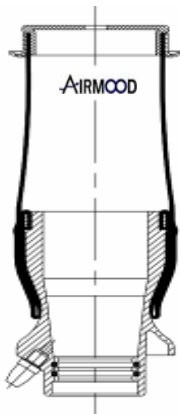

A58002

Cabin Air Springs

cross section view