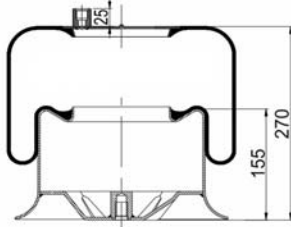

1904757 C29

Complete Air Springs

cross section view