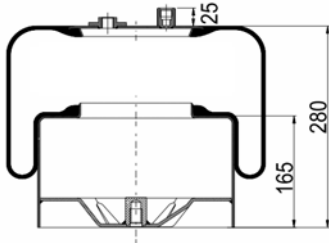

1904183 C21

Complete Air Springs

cross section view