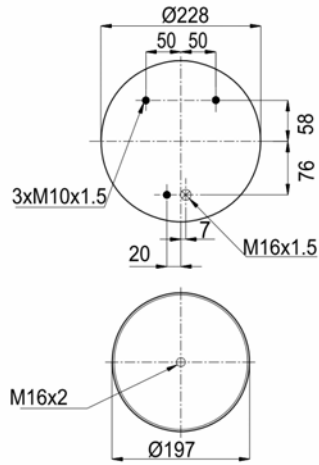

1900887 MB K6 / 190887 C4

Complete Air Springs

cross section view

top view / bottom view

OEM PART NUMBER

VDL

1 141 525

CROSS REFERENCES