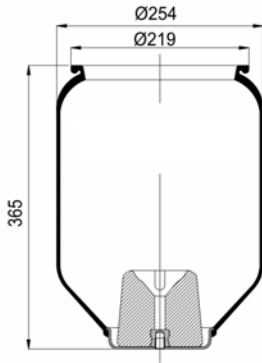

1900909-2

Complete Air Springs

cross section view