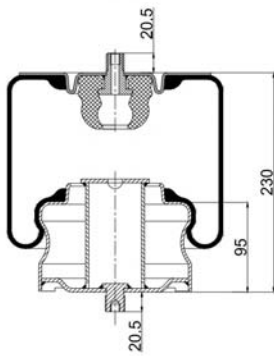

1900819 C

Complete Air Springs