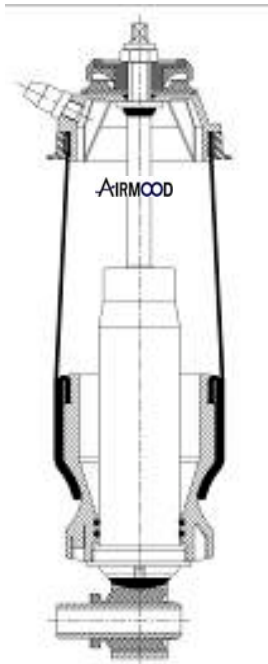

A88024 C

Cabin Air Springs

cross section view