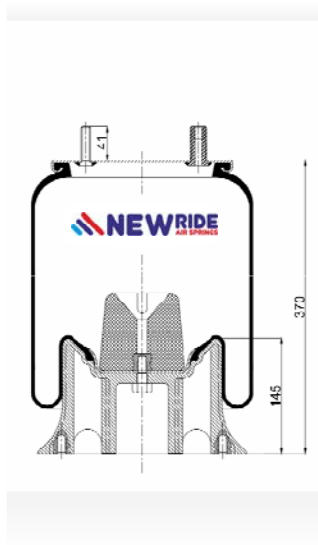

cross section view

top view / bottom view

OEM PART NUMBER

HENDRICKSON B 2066
 NEWAY 90557 006/027
 NEWAY 90557 031/037
 NEWAY 90557 075

CROSS REFERENCES

CONTITECH 9 10 - 16P 310
 FIRESTONE STYLE 1T15 M-4
 FIRESTONE ORDER W01 358 9082
 GOODYEAR 1R12 092
 TAURUS KR506-9082
 BLACKTECH RML 79082 CP