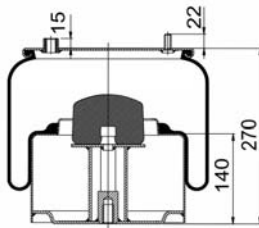

1900836 C8

Complete Air Springs

cross section view