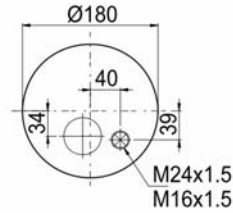

Complete Air Springs

cross section view

top view / bottom view

OEM PART NUMBER

MB A 974 328 02 01

CROSS REFERENCES

CONTITECH 4185 N
GRANNING 93902
BLACKTECH RML 95296

1904185 C1