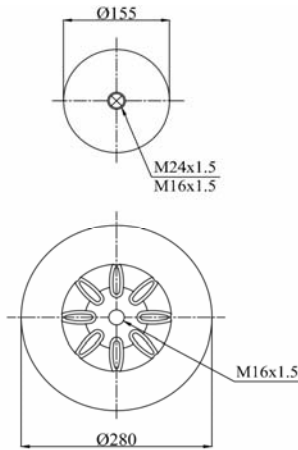

top view / bottom view

OEM PART NUMBER

MERCEDES

A 942 320 44 21

CROSS REFERENCES

CONTITECH
BLACKTECH

4759 N P21
RML 95860 C21