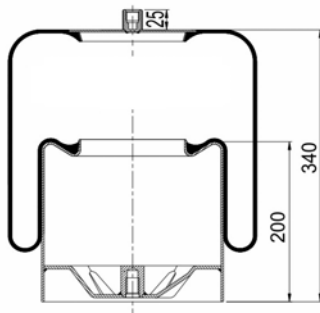

1904838 C21

Complete Air Springs

cross section view