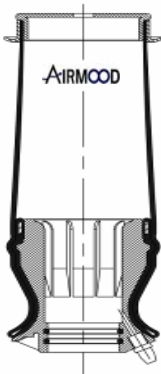

A58101

Cabin Air Springs

cross section view