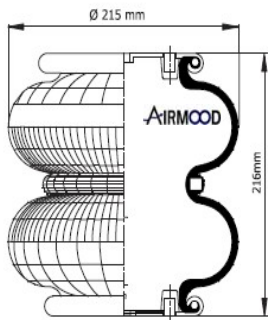

Air Inlet	G 1/4
Blind nuts	M8
Top plate bolts	M12*1.75
top / bottom plate bolts	
Center distance	44.4mm
Bumper	90mm

2C 220-12

Convuluted Air Springs

cross section view

top view / bottom view

CROSS REFERENCES