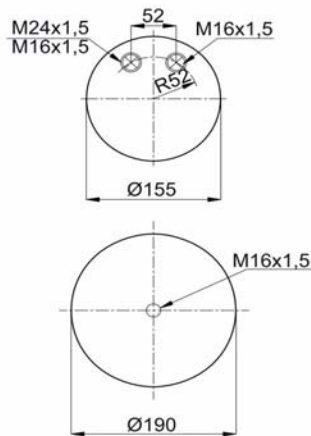

top view / bottom view

OEM PART NUMBER

MB A 942 320 52 21

CROSS REFERENCES

CONTITECH 4390 N P23
FIRESTONE STYLE 1R7Z 440 - 290 C
BLACKTECH RML 95401 C23