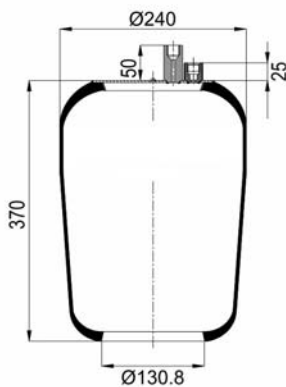

1904391 S2

Complete Air Springs

cross section view