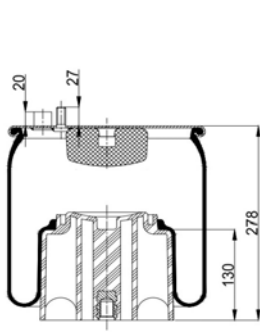

1904882 CP5

Complete Air Springs

cross section view