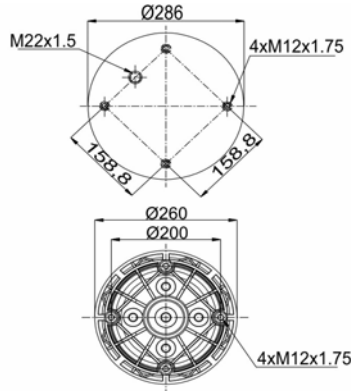

cross section view

top view / bottom view

OEM PART NUMBER

SAF
ROR
HENDRICKSON

CROSS REFERENCES

CONTITECH
BLACKTECH

813 MB (plastic piston)
RML 7924 CP