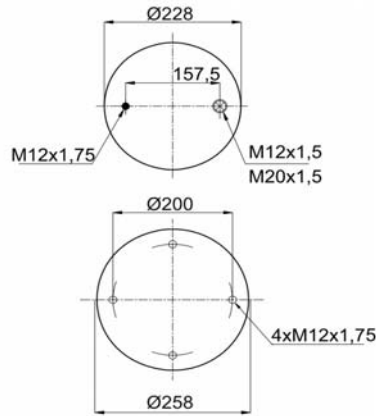

1904156 C6

Complete Air Springs

cross section view

top view / bottom view

OEM PART NUMBER

HENDRICKSON	HA 100001
NEWAY	905.57.075
ROR - ARVIN MERITOR	21215761
ROR - ARVIN MERITOR	21215762
ROR - ARVIN MERITOR	21226046
WEWELER	US 35864 F