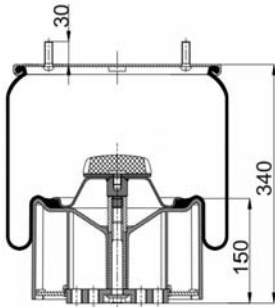

1904881 C2

Complete Air Springs

cross section view

top view / bottom view

OEM PART NUMBER

BPW 05.429.43.41.0

CROSS REFERENCES

CONTITECH	4881 NP02 (plastic piston)
FIRESTONE STYLE	1T66F-7.0/W01 M58 8666
FIRESTONE ORDER	1 DK 32 K
PHOENIX	1 DK 32 K
DUNLOP F (SPRINGRIDE)	D14 B88
GOODYEAR	1R14-757
GRANNING	16905
BLACKTECH	RML 75992 CP

1904882 S1

Complete Air Springs

top view / bottom view

OEM PART NUMBER

MAN 81.43601.0151