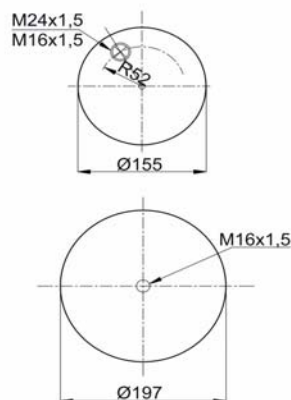

top view / bottom view

OEM PART NUMBER