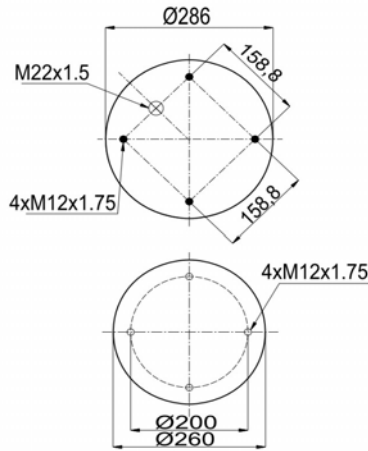

cross section view

top view / bottom view

OEM PART NUMBER

HENDRICKSON	505 859
HENDRICKSON	785 170
KAESSBOHRER	4.731.030.000
KAESSBOHRER	4.731.033.000
ROR	2121 5633
WEWELER	US 87408
WEWELER	US 07345
SAF	

CROSS REFERENCES

CONTITECH	813 MB
FIRESTONE STYLE	1T19L-11
FIRESTONE ORDER	W01 M58 6364
PHOENIX	1 D 28 B-2 E2
DUNLOP F (SPRINGRIDE)	D13B19
DUNLOP UK	PNP 311770000
GOODYEAR	1R14-705
CF GOMMA	1 T 19 E-2 / 87408
GRANNING	15634
BLACKTECH	RML 7924 C