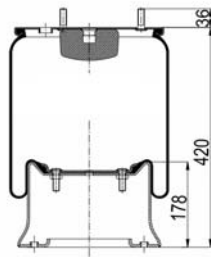

1900811 C

Complete Air Springs