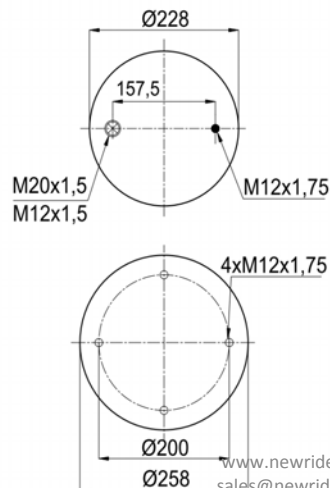

1904159 C6

Complete Air Springs

cross section view

top view / bottom view

OEM PART NUMBER

SAMRO 2500425

CROSS REFERENCES

CONTITECH	4159 N P06
FIRESTONE STYLE	1T15M9
FIRESTONE ORDER	W01 M58 7548
PHOENIX	1 DK 21 B2
GRANNIG	16026
BLACKTECH	RML 75260 C6