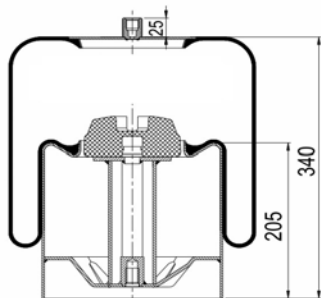

1904838 C23

Complete Air Springs

cross section view

top view / bottom view

OEM PART NUMBER

MERCEDES

A 942 320 35 21

CROSS REFERENCES