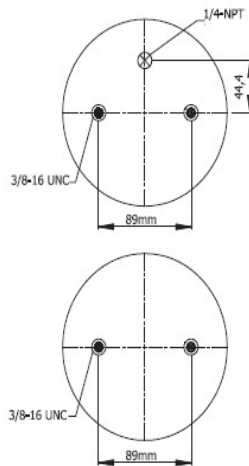

Air Inlet	G 1/4
Blind nuts	M8
Top plate bolts	M12*1.75
top / bottom plate bolts	
Center distance	44.4mm
Bumper	90mm

2C 220-12

Convuluted Air Springs

cross section view

top view / bottom view

CROSS REFERENCES