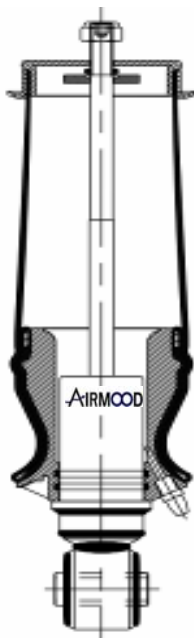

CROSS REFERENCES

A58101 C

Cabin Air Springs

cross section view