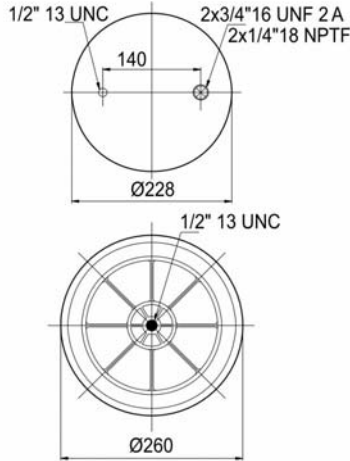

top view / bottom view

OEM PART NUMBER

HENDRICKSON	S9346
NEWAY (HOLLAND)	90557126
WATSON CHALIN	AS 0053

CROSS REFERENCES

FIRESTONE STYLE	1T15 M9
FIRESTONE ORDER	W01 358 9346
GOODYEAR	1R12 439
BLACKTECH	RML 79346 CP