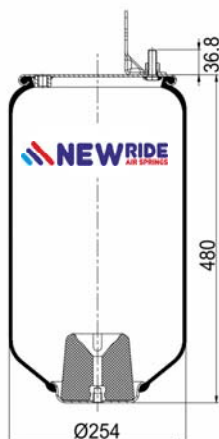

1909373 S

Complete Air Springs

cross section view