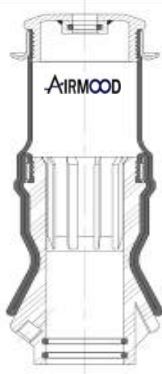

A4900

Cabin Air Springs

cross section view