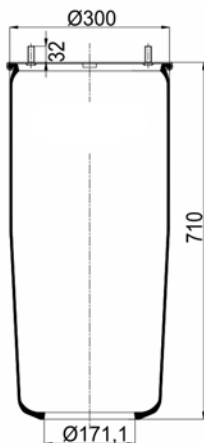

1900752 S

Complete Air Springs

cross section view