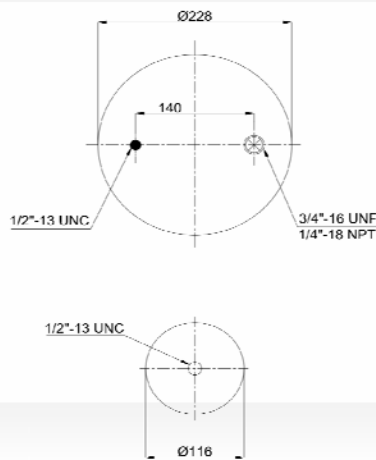

top view / bottom view

OEM PART NUMBER

CROSS REFERENCES

BLACKTECH RML 79082