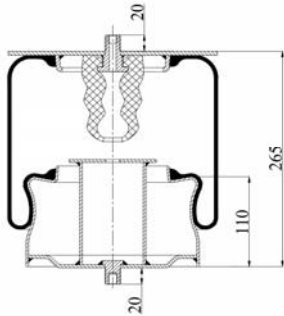

1900769 C1

Complete Air Springs

cross section view