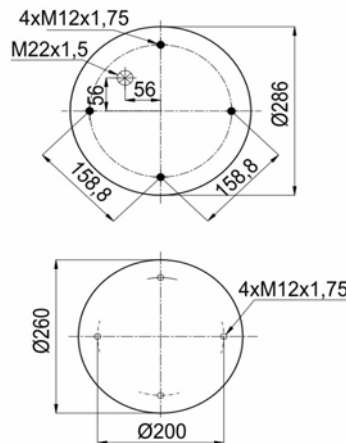

top view / bottom view

OEM PART NUMBER

FRUEHAUF	UJB 0305
ROR-ARVIN MERITOR	2122 1349
WEWELER	US 07380F

CROSS REFERENCES

CONTITECH	4008 N P01
FIRESTONE STYLE	1T19 F-12
FIRESTONE ORDER	W01 M58 7380
PHOENIX	1D 28 C-12
DUNLOP F (SPRINGRIDE)	D13 B08
VIBRACOUSTIC	V 1D 28 C12
GRANNING	15672
BLACKTECH	RML 75119 C