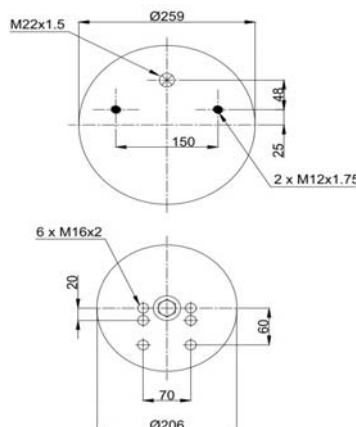

cross section view

top view / bottom view

OEM PART NUMBER