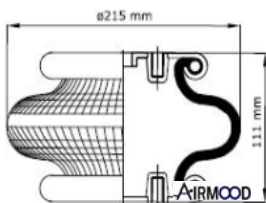

CROSS REFERENCES

CONTITECH	FS 200-10 3/4 M8
FIRESTONE	115/W01 M58 6374
CF GOMMA PIRELLI	
PHOENIX	SP1B12-1
DUNLOP	S09101
GART	
GOODYEAR	
BLACKTECH	1C-21-P03
AIRKRAFT	111006

DESCRIPTION

Air Inlet
Blind nuts
Top plate bolts
top / bottom plate bolts
Center distance
Bumper