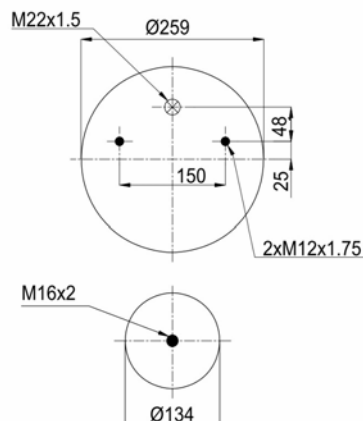

cross section view

top view / bottom view

OEM PART NUMBER

BPW

05.429.40.91.0

CROSS REFERENCES

CONTITECH
FIRESTONE STYLE
FIRESTONE ORDER
PHOENIX
DUNLOP F (SPRINGRIDE)
GOODYEAR
CF GOMMA
TAURUS
GRANNING
BLACKTECH
AIRTECH

940 MB
1T17D-4.3
W01 M58 8613
1 DK 21 K
D11U31
1R11-703
1 TC 300-30 / 205536
UR 732-01T
15916
RML 7051
3940P