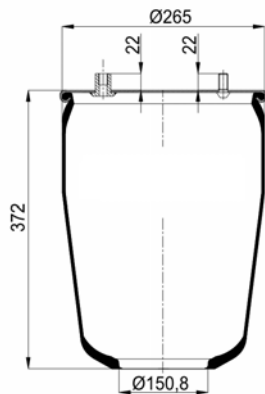

1900836 S

Complete Air Springs

cross section view