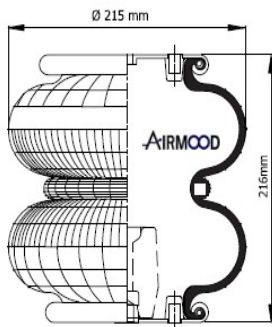

Air Inlet M12x1.5
 Blind nuts M10
 Top plate bolts
 top / bottom plate bolts
 Center distance 44.4mm
 Bumper

2C 220-18

Convuluted Air Springs

cross section view

top view / bottom view

CROSS REFERENCES

CONTITECH
 FIRESTONE
 CF GOMMA PIRELLI
 PHOENIX
 DUNLOP
 GART
 GOODYEAR
 BLACKTECH
 AIRKRAFT