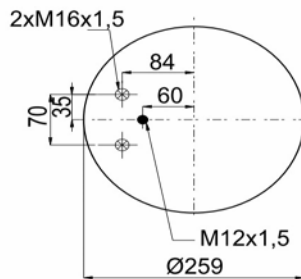

CROSS REFERENCES

CONTITECH	4882 N1 P01
DUNLOP F (SPRINGRIDE)	D10 U01
GOODYEAR	1R10-702
GRANNING	94002
BLACKTECH	RML 75993

1904882 C5

Complete Air Springs

OEM PART NUMBER

MAN 81.43601.6036