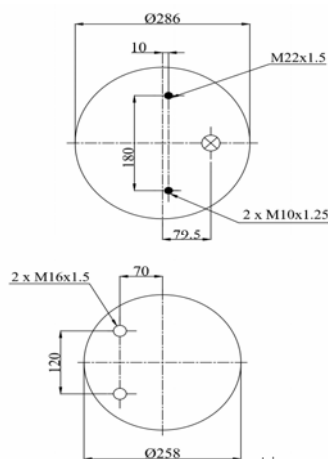

cross section view

top view / bottom view

OEM PART NUMBER

OMAR 11815
PEZZAIOLI 70100627
ROLFO 112010
ZORZI 1006557

CROSS REFERENCES

GART D278D 287.2.670
BLACKTECH RML 72670 C