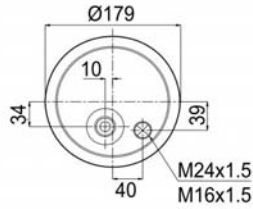

top view / bottom view

OEM PART NUMBER
MB

CROSS REFERENCES

CONTITECH
BLACKTECH

4183 N2
RML 95294-1