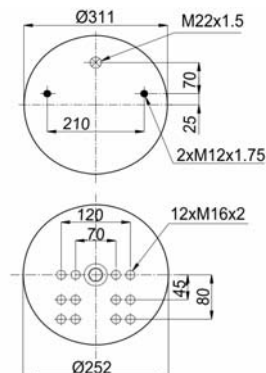

top view / bottom view

OEM PART NUMBER

BPW (36-1) 05.429.41.38.0
BPW 05.429.41.69.0
BPW 05.429.40.15.0
BPW 05.429.40.51.0

CROSS REFERENCES

CONTITECH	942 MB (metal piston)
FIRESTONE STYLE	1T66F-13.5
FIRESTONE ORDER	W01 M58 8584
GOODYEAR	1R14-781
GRANNING	15903
BLACKTECH	RML 7053 C