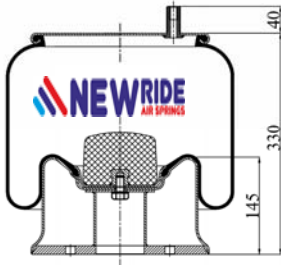

190082 C

Complete Air Springs

cross section view