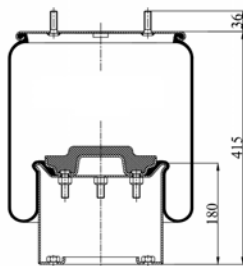

1904523 C

Complete Air Springs