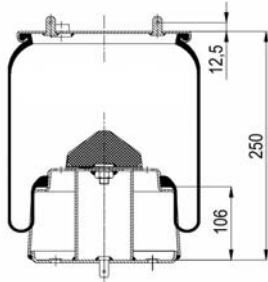

1440306 / 492678

CROSS REFERENCES

GOODYEAR
GRANNING
BLACKTECH
AIRTECH

1R11 831
92507
RML 70306 C
330306

1900307 C

Complete Air Springs

cross section view

top view / bottom view