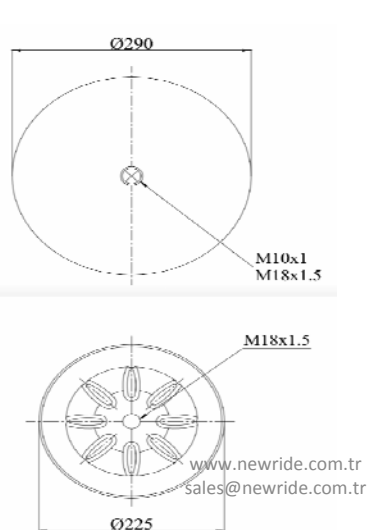

OTOKAR BUS

CROSS REFERENCES

BLACKTECH

RML 9772 C6

1900661 C7

Complete Air Springs

cross section view

top view / bottom view