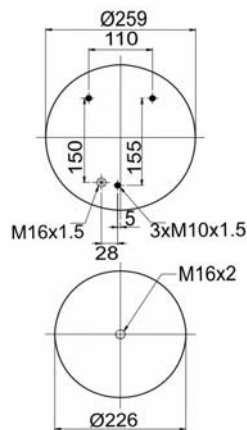

top view / bottom view

OEM PART NUMBER

VDL Bus 1 153 933

CROSS REFERENCES

CONTITECH	836 N P05
BLACKTECH	RML 7947 C8