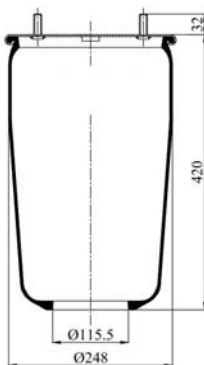

1904007 S1

Complete Air Springs

cross section view

top view / bottom view

OEM PART NUMBER

CROSS REFERENCES

CONTITECH	4007 N P01
BLACKTECH	RML 73042

1904007 C1