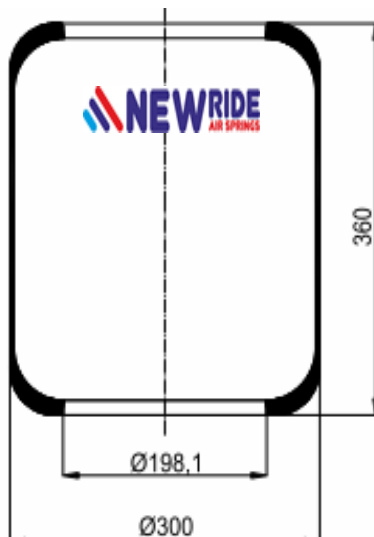

cross section view

OEM PART NUMBER

BUSSING	100 110 200
BUSSING	100 112 251
BPW	02.200.24.60.0
FLOOR	00848
MAN	81.43601.0018
MAN	81.43601.0051
NEOPLAN	1001 10 200
NEOPLAN	1001 10 251
NEOPLAN	AA 10-01-002
NEOPLAN	AA 10-21-300
SCHMITZ	750 209
VDL BUS	0 578 361

CROSS REFERENCES

CONTITECH	662 N
FIRESTONE STYLE	1R1D 355-355
FIRESTONE ORDER	W01 095 0207
PHOENIX	1E 32
DUNLOP F (SPRINGRIDE)	D13 S01
DUNLOP UK	PNP 302730101
GOODYEAR	9007
GRANNING	15623
BLACKTECH	RL 9773