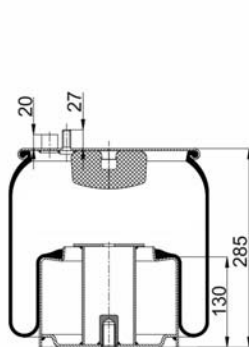

1904883 C6

Complete Air Springs

cross section view