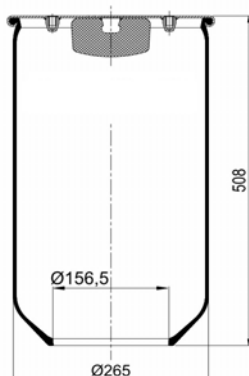

1904813 S

Complete Air Springs

cross section view

top view / bottom view