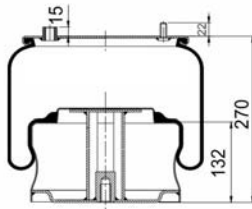

1900836 C7

Complete Air Springs