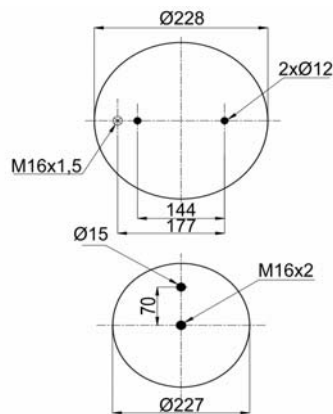

cross section view

top view / bottom view

OEM PART NUMBER

SCANIA

1731113

CROSS REFERENCES

CONTITECH
BLACKTECH
AIRTECH

1113 N P01
RML 71113 C
34113 K