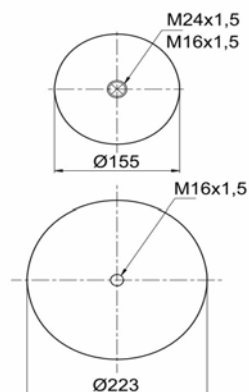

top view / bottom view

OEM PART NUMBER

MERCEDES	A 946 320 04 21
PAUL NFZ	A 946 320 04 21

CROSS REFERENCES

CONTITECH	4838 N P01
GRANNING	15963
BLACKTECH	RML 95949 C1