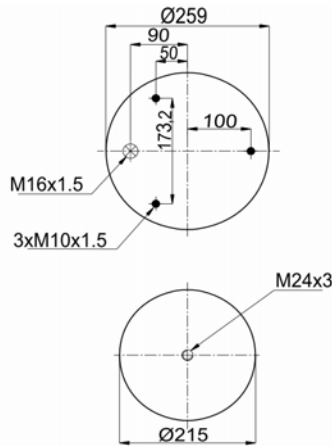

cross section view

top view / bottom view

OEM PART NUMBER

DAF 1 266 381
DAF 1 697 679

CROSS REFERENCES

CONTITECH 836 M K11
BLACKTECH RML 7947 C11