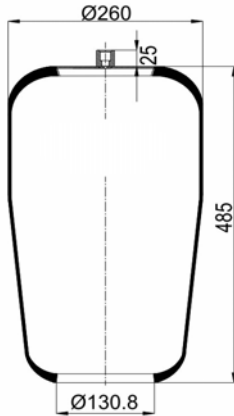

1904737 S

Complete Air Springs

cross section view

top view / bottom view

OEM PART NUMBER

CROSS REFERENCES

CONTITECH	4737 N
BLACKTECH	RML 95848-1