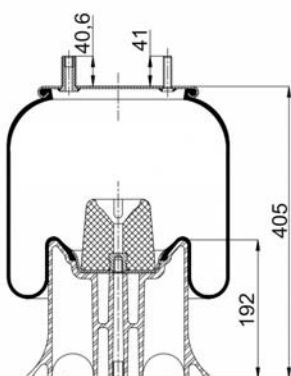

1904159 C16

Complete Air Springs

CROSS REFERENCES

CONTITECH
BLACKTECH RML 75260 C16

1904159 CP9

Complete Air Springs

FRUEHAUF UJB 0358-001 / M001774
CARDI 58051210
SAMRO H2500324
SMB 1525199
SMB M001774

CROSS REFERENCES

CONTITECH 4159 N P09
FIRESTONE STYLE 1T15M-9
FIRESTONE ORDER W01 379 9131
PHOENIX 1 DK 23 L-9131
DUNLOP F (SPRINGRIDE) D12B04
GOODYEAR 1R12-721
CF GOMMA 1 T323-40 / 200751
TAURUS KR 509-9131
VIBRACOUSTIC V 1DK 23 L-9131
GRANNING 15671
BLACKTECH RML 75260 CP9

1904159 CP11

Complete Air Springs

B 3842

CROSS REFERENCES

CONTITECH 4159 N P11
BLACKTECH RML 75260 CP11