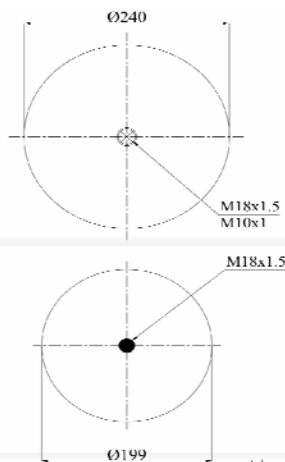

top view / bottom view

OEM PART NUMBER

RENAULT
SNVI
SNVI

5000785792
5000785792
5000786641

CROSS REFERENCES

CONTITECH
BLACKTECH

769 M
RML 9870 C