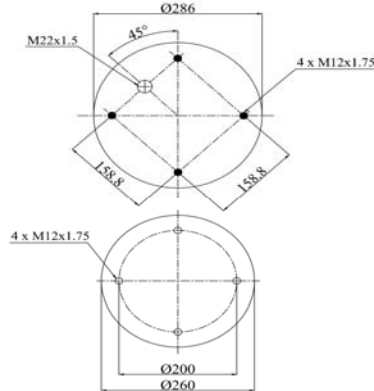

1901314 C

Complete Air Springs

cross section view

top view / bottom view

OEM PART NUMBER

ROR MERITOR	2122 2673
ROR MERITOR	MLF 7122
ROR MERITOR	MLF 7040
SMB	M100152
WEWELER	US07385F
WEWELER	US96681F

CROSS REFERENCES