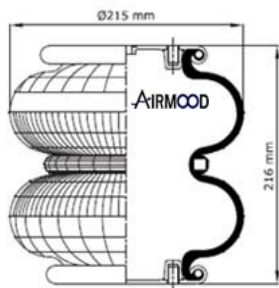

2C 220-02

Convuluted Air Springs

cross section view   top view / bottom view

CROSS REFERENCES

CONTITECH	FD 200-19 1/4 M10
FIRESTONE	
CF GOMMA PIRELLI	
PHOENIX	
DUNLOP	
GART	
GOODYEAR	
BLACKTECH	
AIRKRAFT	113549
DESCRIPTION	

DESCRIPTION

Air Inlet   G 1/4
Blind nuts   M10
Top plate bolts
top / bottom plate bolts
Center distance   44.4mm
Bumper