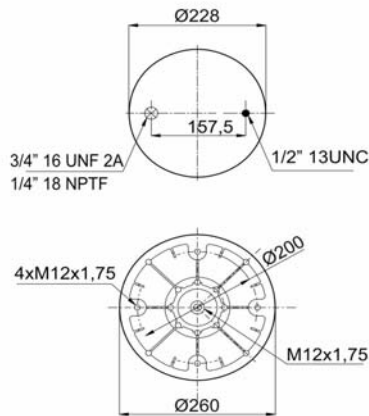

1904156 CP10

Complete Air Springs

cross section view

top view / bottom view

OEM PART NUMBER

HENDRICKSON

HA100016

CROSS REFERENCES