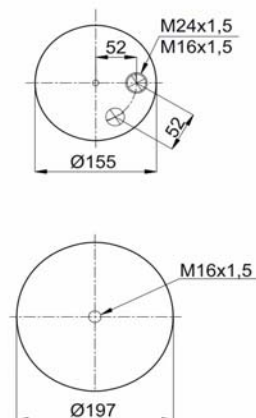

top view / bottom view

OEM PART NUMBER

MB A 942 320 54 21

CROSS REFERENCES

CONTITECH 4391 N P22
BLACKTECH RML 95402 C22