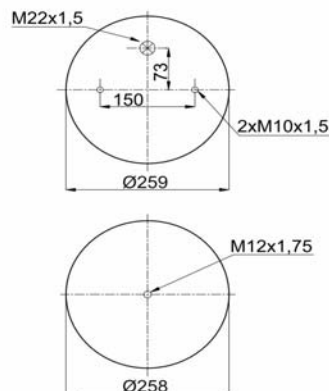

top view / bottom view

OEM PART NUMBER

SCHMITZ
WEWELER

750 999
US 06285

CROSS REFERENCES

CONTITECH
GRANNING
BLACKTECH

4158 N P03 (Metal Piston)
15657
RML 75269 C