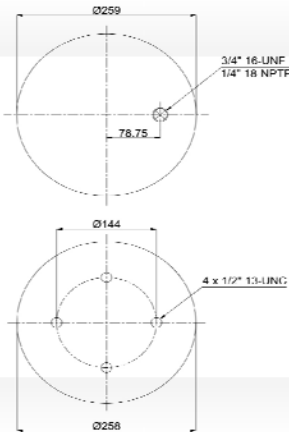

cross section view

top view / bottom view

OEM PART NUMBER

HENDRICKSON C 20127
ERF 139855-0

CROSS REFERENCES

CONTITECH 10 10-21 P 434
FIRESTONE STYLE 1T17 CL-9,5
FIRESTONE ORDER W01 358 9580
GOODYEAR 1R13 118 / 144
GRANNING 15993
BLACKTECH RML 79580 C