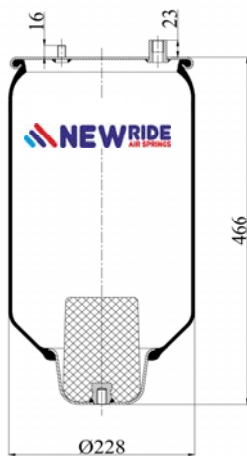

1907313 S

Complete Air Springs

cross section view