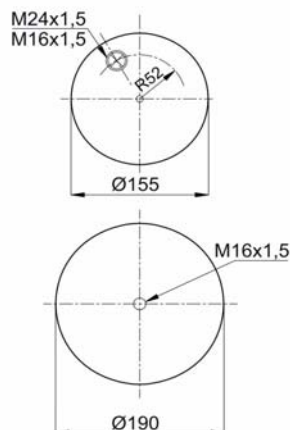

1904390 C24

Complete Air Springs

cross section view

top view / bottom view

OEM PART NUMBER

MB A 942 320 51 21

CROSS REFERENCES

CONTITECH 4390 N P24
FIRESTONE STYLE 1R7Z 440 - 290 D
BLACKTECH RML 95401 C24