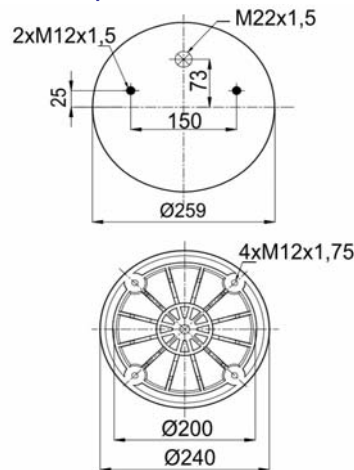

cross section view

top view / bottom view

OEM PART NUMBER

CROSS REFERENCES

CONTITECH
BLACKTECH

4022 N P03 (Metric Piston)
RML 75133 CP2