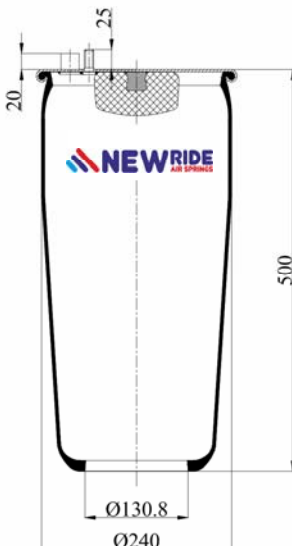

1904886 S2

Complete Air Springs

cross section view