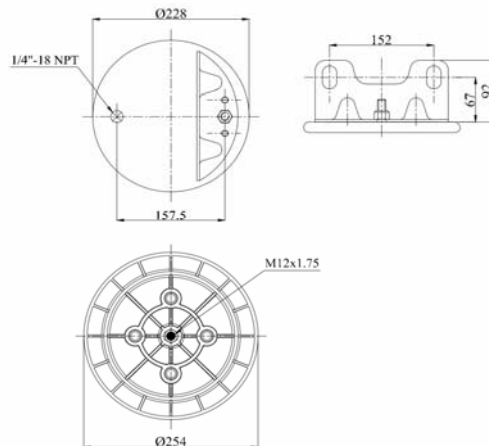

cross section view

top view / bottom view

OEM PART NUMBER

HENDRICKSON (NISSAN)	58520-2
HENDRICKSON (TRUCK)	64489-2

CROSS REFERENCES

FIRESTONE STYLE	1T15 M8
FIRESTONE ORDER	W01 M58 9372
BLACKTECH	RML 79372 CP