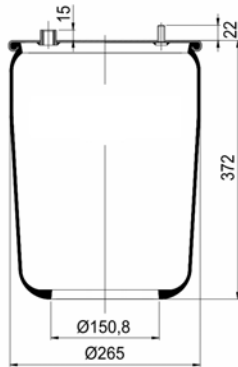

1900836-M2 K1 S

Complete Air Springs

cross section view