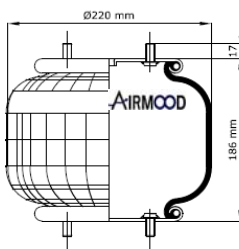

DESCRIPTION

Air Inlet G 1/4
 Blind nuts M10
 Top plate bolts
 top / bottom plate bolts
 Center distance 44.4 mm
 Bumper

1C 220-60-02

Convuluted Air Springs

cross section view

top view / bottom view

CROSS REFERENCES