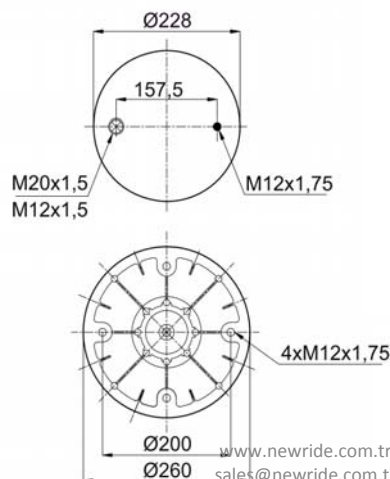

cross section view

top view / bottom view

OEM PART NUMBER

FRUEHAUF UJA 0894-001
ROR 2121 5891

CROSS REFERENCES

CONTITECH	4159 N P14
FIRESTONE STYLE	1T15M-9
FIRESTONE ORDER	W01 M58 7548
PHOENIX	1 DK 21 B4
GOODYEAR	1R12-760
BLACKTECH	RML 75260 CP14