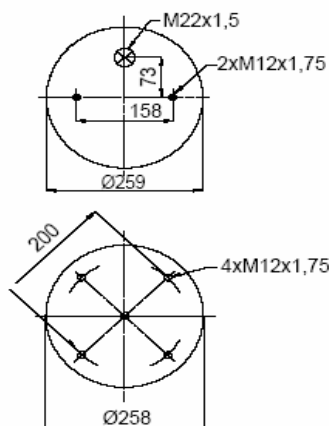

top view / bottom view

CROSS REFERENCES

OEM PART NUMBER