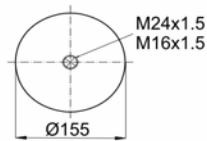

A 942 320 32 21

CROSS REFERENCES

CONTITECH
BLACKTECH

4757 N P29
RML 95868 C29

1904758 S

Complete Air Springs

cross section view

top view / bottom view