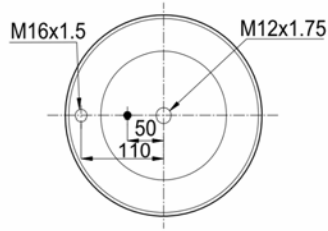

top view / bottom view

OEM PART NUMBER
VOITH

CROSS REFERENCES
BLACKTECH

RML 9873 C