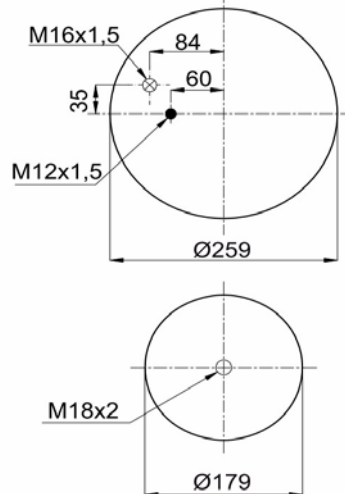

cross section view

top view / bottom view

OEM PART NUMBER

MAN	81.43601.6044

CROSS REFERENCES

CONTITECH	4885 N1 P02
GRANNING	94015
BLACKTECH	RML 75996 C2