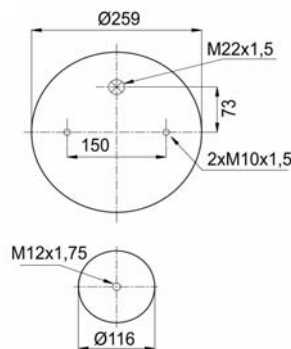

W01 M58 6297 (Variation)
RML 79002 A8 CP1

1904158 S2

Complete Air Springs

cross section view

top view / bottom view

OEM PART NUMBER

SCHMITZ
WEWELER

CROSS REFERENCES