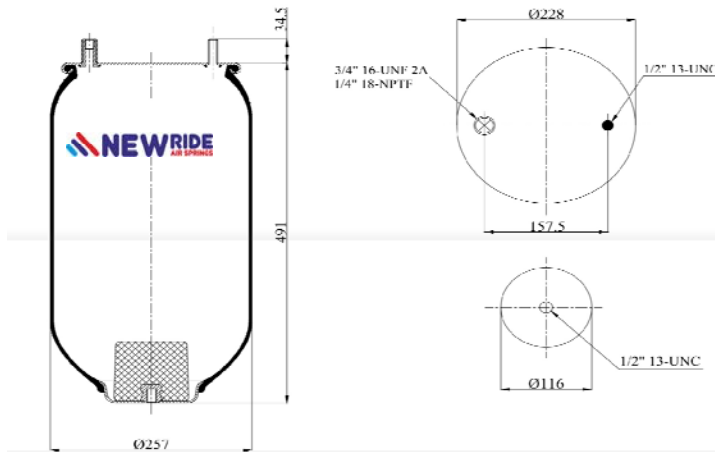

cross section view

top view / bottom view

OEM PART NUMBER

FREUEHAUF

CROSS REFERENCES

BLACKTECH	RML 79394

1909394

Complete Air Springs