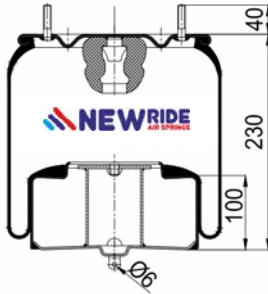

1906609 C1

Complete Air Springs

cross section view