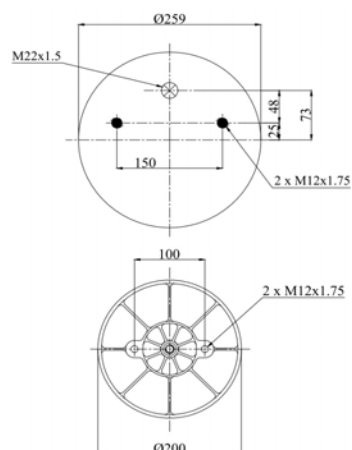

cross section view

top view / bottom view

OEM PART NUMBER

ROR - MERITOR 2122 1307
WEWELER US87 EURO F

CROSS REFERENCES

CONTITECH	4157 N P04
FIRESTONE STYLE	1T15MPW-7
FIRESTONE ORDER	W01 M58 6297
PHOENIX	1DK 21 A8 / A4
DUNLOP F (SPRINGRIDE)	D12 B18
GOODYEAR	1R11- 111
TAURUS	KP 915 - 53 NW
VIBRACOUSTIC	V 1D 21 A-4
GRANNING	15731
BLACKTECH	RML 79002 A8 CP