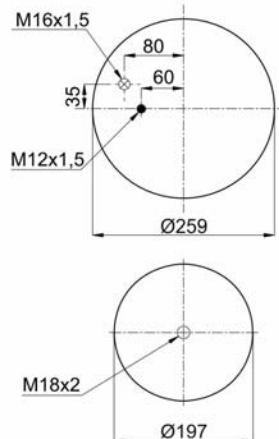

top view / bottom view

OEM PART NUMBER