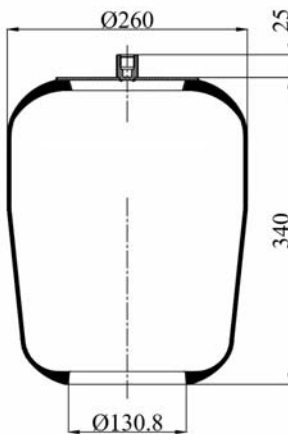

1904759 S

Complete Air Springs

cross section view

top view / bottom view

OEM PART NUMBER

MERCEDES

A 942 327 04 01

CROSS REFERENCES