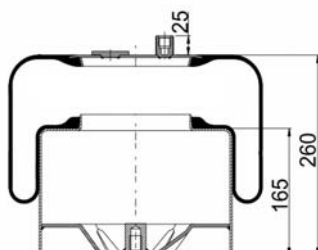

Complete Air Springs

cross section view

top view / bottom view

OEM PART NUMBER

MB

A 942 320 18 21

CROSS REFERENCES

CONTITECH
BLACKTECH