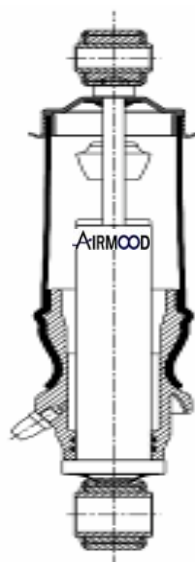

MERCEDES Actros

REMARKS

FRONT

CROSS REFERENCES

A45001 C

Cabin Air Springs

cross section view

OEM PART NUMBER