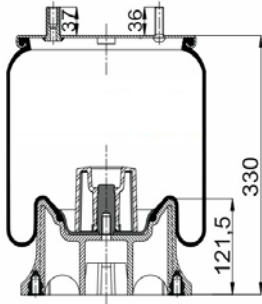

1904157 CP8

Complete Air Springs