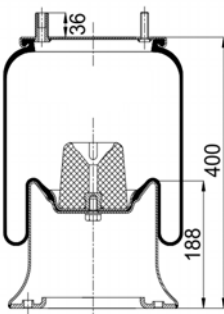

1904159 C6

Complete Air Springs

cross section view

top view / bottom view

OEM PART NUMBER

SAMRO 2500425

CROSS REFERENCES

CONTITECH	4159 N P06
FIRESTONE STYLE	1T15M9
FIRESTONE ORDER	W01 M58 7548
PHOENIX	1 DK 21 B2
GRANNIG	16026
BLACKTECH	RML 75260 C6