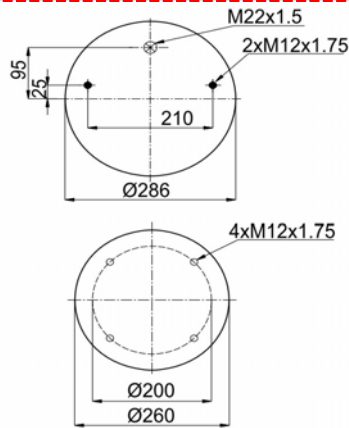

1900912 C1

Complete Air Springs

OEM PART NUMBER

CROSS REFERENCES

CONTITECH	912 N P01
FIRESTONE STYLE	1T19L-14
FIRESTONE ORDER	W01 M58 8502
GOODYEAR	1R14-728
PHOENIX	1 D 28 D-10
GRANNING	15669
AIRTECH	3912 K
BLACKTECH	RML 7023 C1