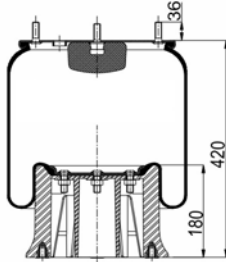

1900813 CP

Complete Air Springs