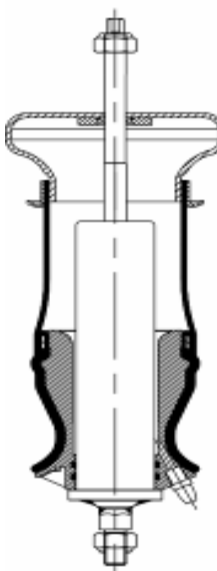

OEM PART NUMBER

SCANIA 4 Series 94-114-144 1349840

REMARKS

CROSS REFERENCES

A51181 C

Cabin Air Springs

cross section view

OEM PART NUMBER