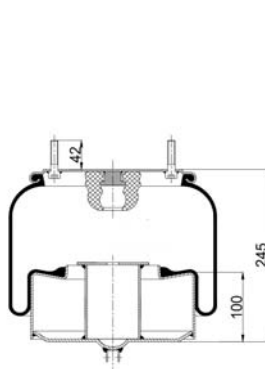

1904762 C

Complete Air Springs

cross section view

top view / bottom view

OEM PART NUMBER

VOLVO
VOLVO

2 055 4762
2 047 9802

CROSS REFERENCES