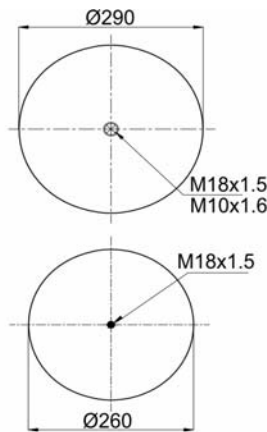

top view / bottom view

OEM PART NUMBER

AYATS 30201085
RENAULT 5.000.640.399

CROSS REFERENCES

CONTITECH 876 MB
GRANNING 16204
BLACKTECH RML 9987 C