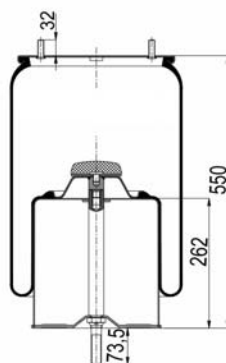

752 N P01
RML 7863

1900752 C

Complete Air Springs

cross section view

top view / bottom view

OEM PART NUMBER

GIGANT

166 228 / 3671