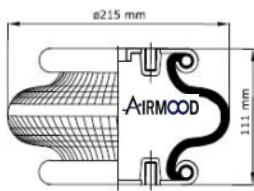

1C 220-01

cross section view

top view / bottom view

CROSS REFERENCES

CONTITECH	FS 200-10 1/4 M8
FIRESTONE	
CF GOMMA PIRELLI	
PHOENIX	SP1B12
DUNLOP	S09100
GART	
GOODYEAR	
BLACKTECH	1C-21-P01
AIRKRAFT	111004

DESCRIPTION

Air Inlet
Blind nuts
Top plate bolts
top / bottom plate bolts
Center distance
Bumper

Convolute Air Springs

1C 220-02

cross section view

top view / bottom view