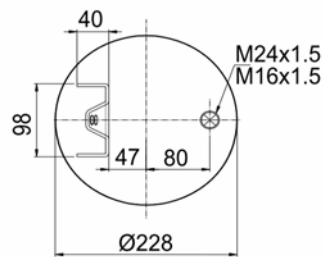

top view / bottom view

OEM PART NUMBER

VOLVO

CROSS REFERENCES

CONTITECH 6605 N P01
GRANNING 93901
BLACKTECH RML 78914