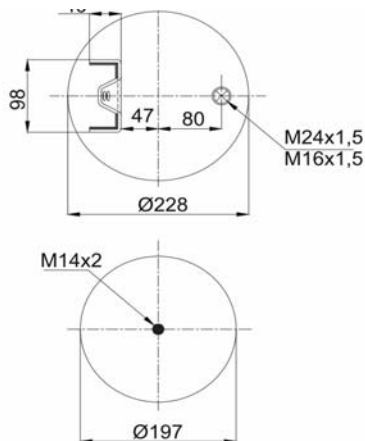

top view / bottom view

OEM PART NUMBER

VOLVO 20 582 206
VOLVO 20456150
VOLVO 20531984
VOLVO 20427803

CROSS REFERENCES

CONTITECH 6605 N P01
GRANNING 93914
BLACKTECH RML 78914 C