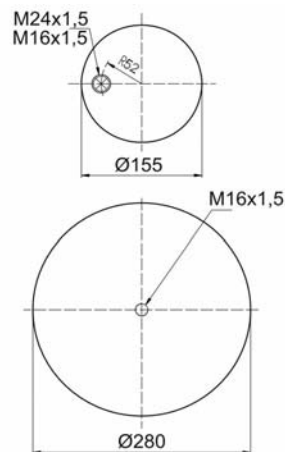

cross section view

top view / bottom view

OEM PART NUMBER

MERCEDES

A 942 327 04 17

CROSS REFERENCES

CONTITECH
GRANNING
BLACKTECH

4757 N P09
16160
RML 95868 C9