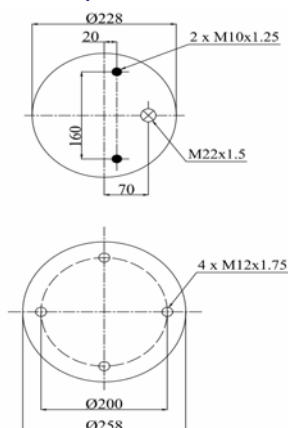

top view / bottom view

OEM PART NUMBER

VIBERTI 128147109

CROSS REFERENCES

GART	D278H 278.4.514
BLACKTECH	RML 74514 C