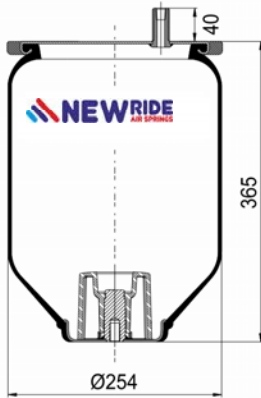

1909270 S

Complete Air Springs

cross section view