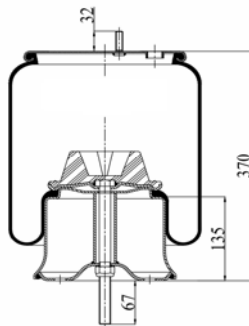

1901481 C

Complete Air Springs