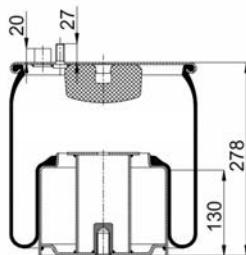

1904882 C5

Complete Air Springs

cross section view

top view / bottom view

OEM PART NUMBER

MAN 81.43601.6036

CROSS REFERENCES

CONTITECH	4882 N1 P05
GRANNING	94102
BLACKTECH	RML 75993 C5