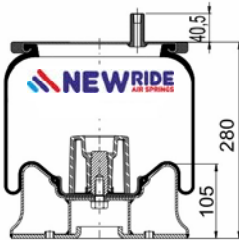

1909270 C

Complete Air Springs

cross section view