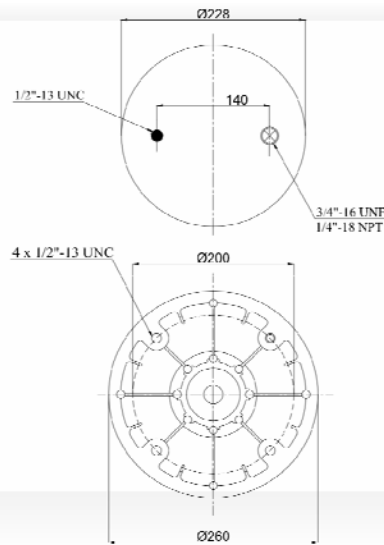

top view / bottom view

OEM PART NUMBER

HENDRICKSON B 2066
NEWAY 90557 006/027
NEWAY 90557 031/037
NEWAY 90557 075

CROSS REFERENCES

CONTITECH 9 10 - 16P 310
FIRESTONE STYLE 1T15 M-4
FIRESTONE ORDER W01 358 9082
GOODYEAR 1R12 092
TAURUS KR506-9082
BLACKTECH RML 79082 CP