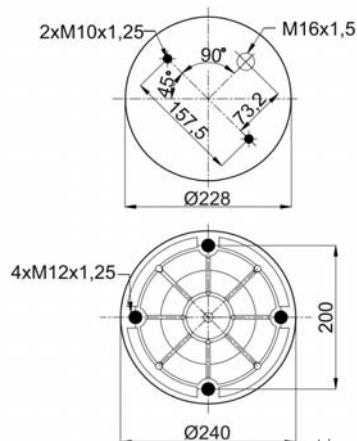

cross section view

top view / bottom view

OEM PART NUMBER
RENAULT
VOLVO

5.010.600.570
20 758 818

CROSS REFERENCES
CONTITECH
PHOENIX
GRANNING
BLACKTECH

4154 N P06
1 D 23 F-1
15609
RML 75265 CP6