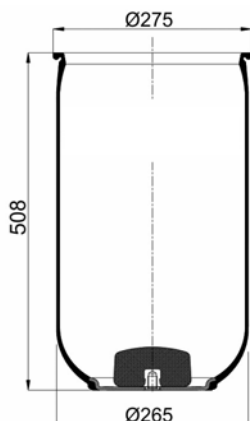

1900811-5

Complete Air Springs

cross section view

top view / bottom view

OEM PART NUMBER

MAN	81.43601.0035
MAN	81.43601.0048
KAESSBOHRER	4.731.029.000

CROSS REFERENCES

CONTITECH	811 NTB
FIRESTONE STYLE	1T19L-10
FIRESTONE ORDER	W01 M58 0747
GOODYEAR	1R14-739
SPRINGRIDE	D14U49
GRANNING	16059
BLACKTECH	RML 7922 SP