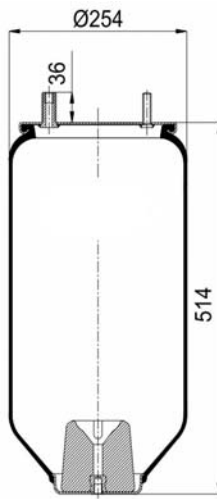

1904159 S5

Complete Air Springs

cross section view