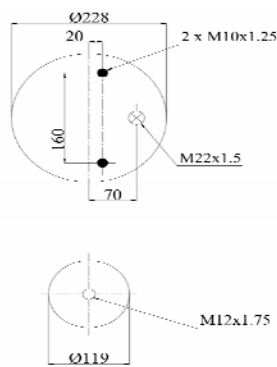

top view / bottom view

OEM PART NUMBER

VIBERTI

CROSS REFERENCES

GART	D278H 278.4.514 (without piston)
BLACKTECH	RML 74512