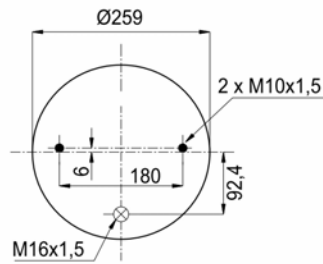

top view / bottom view

OEM PART NUMBER

VOLVO	1 079 718

CROSS REFERENCES

CONTITECH	4718 N P02
BLACKTECH	RML 75829