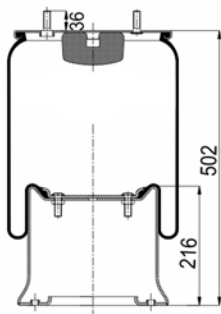

1900912 C2

Complete Air Springs