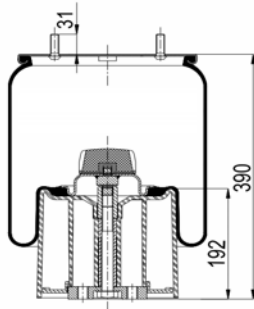

1900941 CP

Complete Air Springs

cross section view