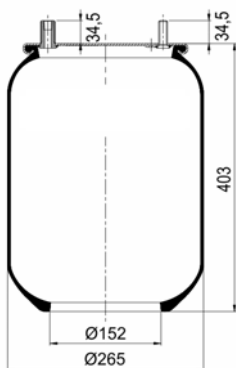

1900782 S

Complete Air Springs

cross section view

top view / bottom view