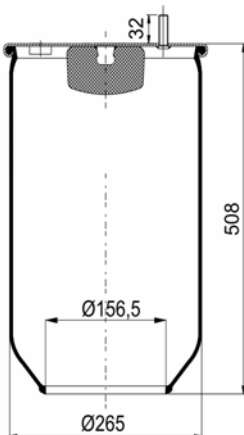

1900811 S

Complete Air Springs

cross section view