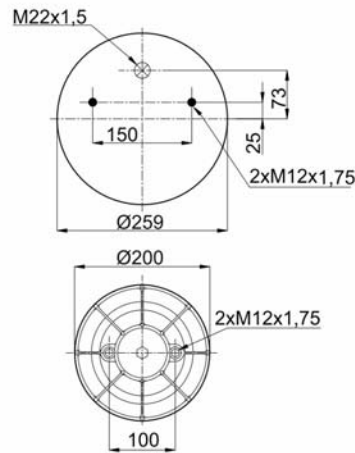

cross section view

top view / bottom view

OEM PART NUMBER

DAIMLER TAS	A 946 328 14 01
ROR	2122 1307
WEWELER	US 06287
WEWELER	US 07364

CROSS REFERENCES

CONTITECH	4157 N P04
FIRESTONE STYLE	1T15MPW7
FIRESTONE ORDER	W01 M58 6297
PHOENIX	1 DK 21 A-4
DUNLOP F (SPRINGRIDE)	D12B18
GOODYEAR	1R11-111
TAURUS	KR 915-54
VIBRACOUSTIC	V 1D 21 A-4
GRANNING	15731
BLACKTECH	RML 75268 CP4