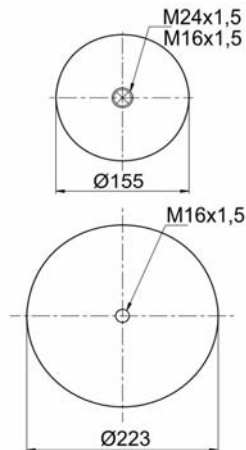

top view / bottom view

OEM PART NUMBER

MERCEDES

A 946 320 02 21

CROSS REFERENCES

CONTITECH
GRANNING
BLACKTECH

4838 N P02
15964
RML 95949 C2