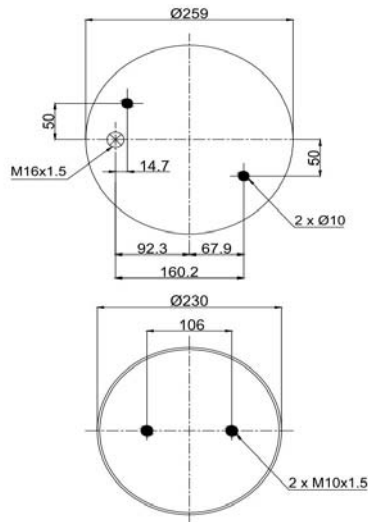

top view / bottom view

OEM PART NUMBER

VOLVO

21097433

CROSS REFERENCES

BLACKTECH

RML 77433 C