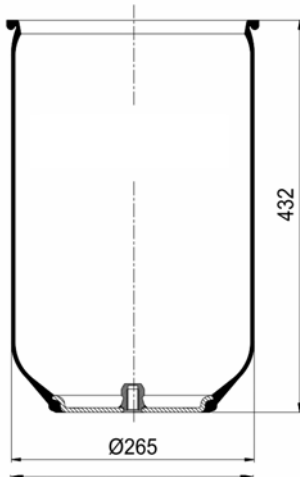

1900810-1

Complete Air Springs

cross section view

top view / bottom view