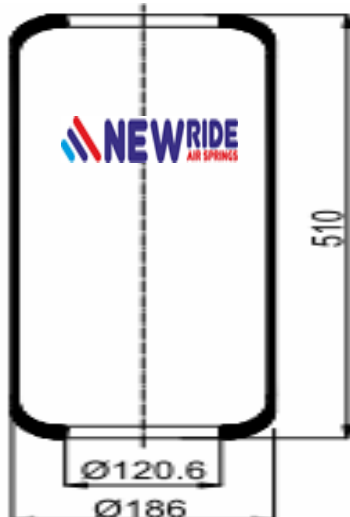

cross section view

OEM PART NUMBER

DENNIS	655 606 / 1
DENNIS	656 300 / 2
SCANIA	411627

CROSS REFERENCES

CONTITECH	896 N
FIRESTONE STYLE	1R1J 520-285 FF
FIRESTONE ORDER	W01 095 0245
PHOENIX	2E 18A
DUNLOP F (SPRINGRIDE)	SP 2191
DUNLOP UK	PNP 305140100
GOODYEAR	8040
TAURUS	B 166
VIBRACOUSTIC	V 2E 18A
GRANNING	15639