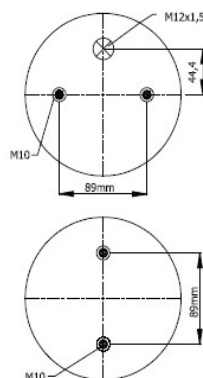

top view / bottom view

CONTITECH
FIRESTONE
CF GOMMA PIRELLI
PHOENIX
DUNLOP
GART
GOODYEAR
BLACKTECH
AIRKRAFT

FD200-19 P04 895N

W01M537894

2B12R-3

113002

DESCRIPTION

Air Inlet M12x1.5
Blind nuts M10
Top plate bolts
top / bottom plate bolts
Bumper
Center distance 44.4mm