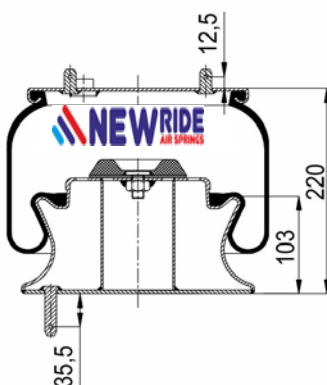

190082 C

Complete Air Springs

cross section view

OEM PART NUMBER

HENDRICKSON 251087 / G

CROSS REFERENCES

BLACKTECH RML 70082 C

1900195 C

Complete Air Springs

OEM PART NUMBER

SCANIA 1510195

CROSS REFERENCES

CONTITECH 0195 N P01
BLACKTECH RML 70195 C

1900301 C

Complete Air Springs

OEM PART NUMBER

SCANIA BUSSAR 470920 / 1440301

CROSS REFERENCES

FIRESTONE STYLE 1T15VR-3
FIRESTONE ORDER W01 M58 8192
GOODYEAR 1R13 746
GRANNING 92504
BLACKTECH RML 70301 C
AIRTECH 330301