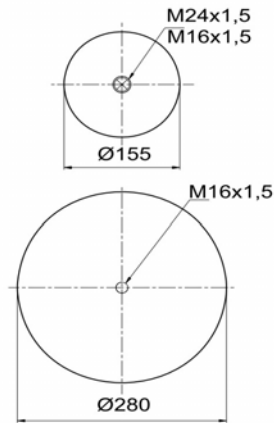

top view / bottom view

OEM PART NUMBER

MERCEDES

A 942 320 48 21

CROSS REFERENCES

CONTITECH
GRANNING
BLACKTECH

4758 N P21
94019
RML 95869 C21