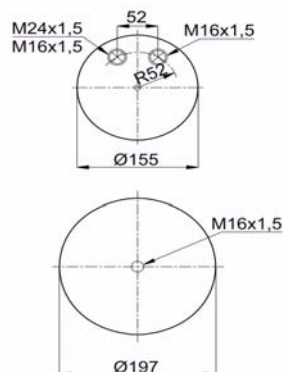

top view / bottom view

OEM PART NUMBER