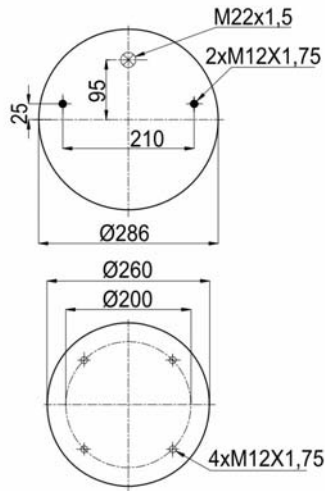

top view / bottom view

OEM PART NUMBER

SCHMITZ 015 323
WEWELER US 04028

CROSS REFERENCES

CONTITECH 4028 N P02
FIRESTONE STYLE 1T19 L-12
FIRESTONE ORDER W01 M58 8106
PHOENIX 1D 28 F-1
GOODYEAR 1R14 -783
GRANNING 93002
BLACKTECH RML 75139 C2