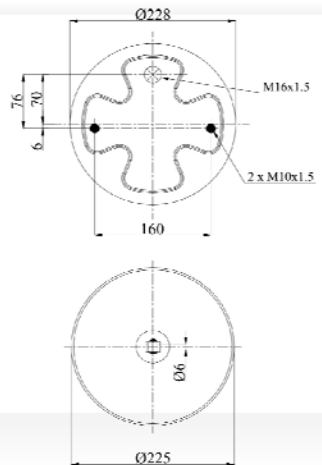

top view / bottom view

OEM PART NUMBER

VOLVO
VOLVO

2 055 4760
2 045 2136

CROSS REFERENCES

CONTITECH
BLACKTECH

54760 M
RML 74760 C