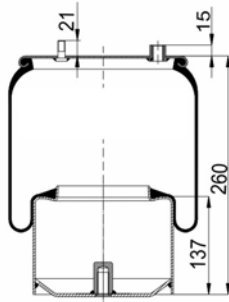

1900887 MK1 C

Complete Air Springs