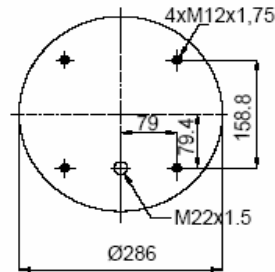

OEM PART NUMBER

CROSS REFERENCES

CONTITECH	4008 N
BLACKTECH	RML 75119