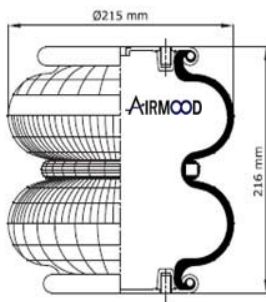

2C 220-01

Convuluted Air Springs

cross section view   top view / bottom view

CROSS REFERENCES

CONTITECH	FD 200-19 1/4 M10
FIRESTONE	20-2W01 M58 6887
	W01M58 6910
CF GOMMA PIRELLI	T20
PHOENIX	SP 2B12R
DUNLOP	S09201
GART	T20/2(291.2.200)
BLACKTECH	2C-21-P01
AIRKRAFT	113001
DESCRIPTION	

DESCRIPTION

Air Inlet   G 1/4
Blind nuts   M10
Top plate bolts
top / bottom plate bolts
Center distance   44.4mm
Bumper