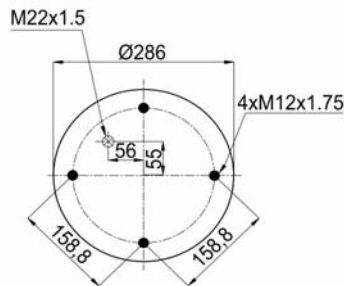

OEM PART NUMBER

CROSS REFERENCES

CONTITECH	810 MB/0
FIRESTONE STYLE	1T19L-7
FIRESTONE ORDER	W01 M58 6345
PHOENIX	1 D 28 A-2
GOODYEAR	1R14-059
CF GOMMA	1 T 19 E-1
BLACKTECH	RML 7921