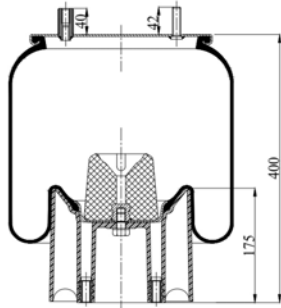

1904157 CP9

Complete Air Springs