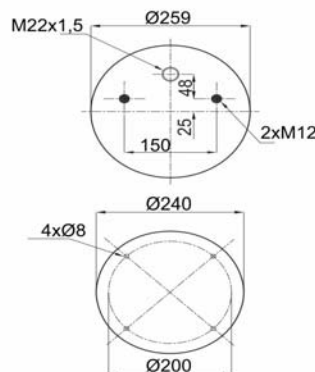

cross section view

top view / bottom view

OEM PART NUMBER

CROSS REFERENCES

CONTITECH
FIRESTONE STYLE
FIRESTONE ORDER
PHOENIX
DUNLOP F (SPRINGRIDE)
GOODYEAR
CF GOMMA
GRANNING
BLACKTECH

4022 N P03
1T15 BS-6
W01 M58 6367
1DK 22 E-9
D12 B14
1R11- 714
1T300-37 / 206340
16099
RML 75133 CP3