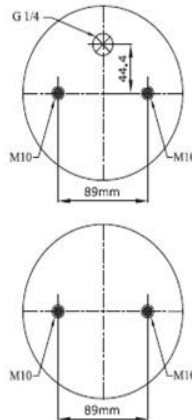

2C 220-01

Convuluted Air Springs

cross section view   top view / bottom view

CROSS REFERENCES

CONTITECH	FD 200-19 1/4 M10
FIRESTONE	20-2W01 M58 6887
	W01M58 6910
CF GOMMA PIRELLI	T20
PHOENIX	SP 2B12R
DUNLOP	S09201
GART	T20/2(291.2.200)
BLACKTECH	2C-21-P01
AIRKRAFT	113001
DESCRIPTION	

DESCRIPTION

Air Inlet   G 1/4
Blind nuts   M10
Top plate bolts
top / bottom plate bolts
Center distance   44.4mm
Bumper