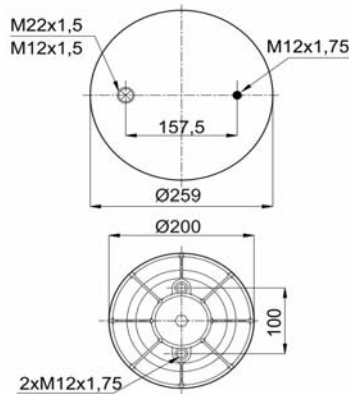

cross section view

top view / bottom view

OEM PART NUMBER

WEWELER	US 07074F
ROR - ARVIN MERITOR	2122 2442

CROSS REFERENCES

CONTITECH	4157 N P09
FIRESTONE STYLE	1T15MPW7
FIRESTONE ORDER	W01 M58 7074
PHOENIX	1 DK 21 A-31
DUNLOP F (SPRINGRIDE)	D12B17
GOODYEAR	1R11-106
CF GOMMA	1T 300-38 / 205598
TAURUS	KR 915 - 54
VIBRACOUSTIC	V 1 D 21 A-31
GRANNING	15732
BLACKTECH	RML 75268 CP9

1904157 CP10

Complete Air Springs