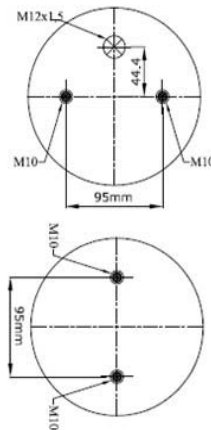

top view / bottom view

Convoluted Air Springs

CROSS REFERENCES

CONTITECH	FD 200-19 P03
FIRESTONE	T 20-2
CF GOMMA PIRELLI	T20
PHOENIX	SP 2B12R-3/R-5
DUNLOP	S09203
GART	
GOODYEAR	
BLACKTECH	2C-21-P13
AIRKRAFT	

DESCRIPTION

Air Inlet	M12-1.5
Blind nuts	M10
Top plate bolts	
top / bottom plate bolts	
Center distance	44.4mm
Bumper