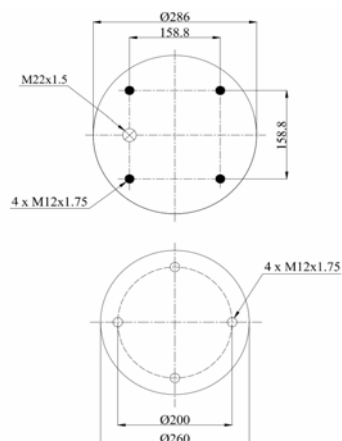

1900810 C2

Complete Air Springs

cross section view

top view / bottom view

OEM PART NUMBER

SAF
HENNRICKSON

CROSS REFERENCES

CONTITECH	810 MB (variation)
BLACKTECH	RML 7921 C2