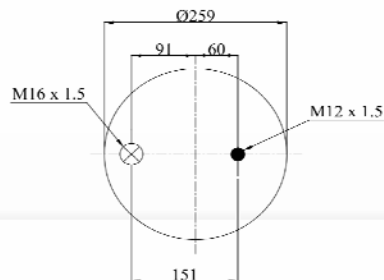

cross section view

top view / bottom view

OEM PART NUMBER

MAN

81.43601.0168

CROSS REFERENCES

CONTITECH
BLACKTECH

4862 N P01
RML 75973