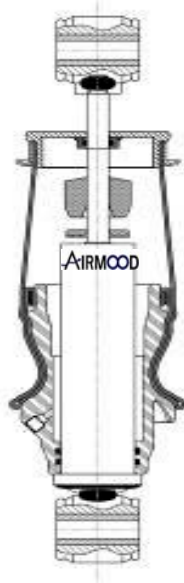

MERCEDES

REMARKS

CROSS REFERENCES

A46119 C

Cabin Air Springs

cross section view

OEM PART NUMBER

MERCEDES