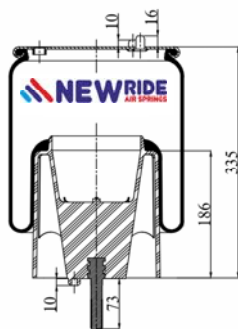

1908653 CP

Complete Air Springs

cross section view