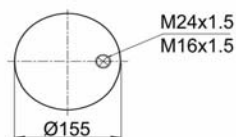

top view / bottom view

OEM PART NUMBER

MERCEDES
MERCEDES

A 974 328 01 01
A 974 328 00 01

CROSS REFERENCES

CONTITECH
GRANNING
BLACKTECH

4757 N2
94005
RML 95868-2