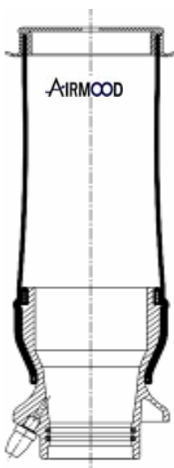

CROSS REFERENCES

MONROE	CB0010
--------	--------

A5218

Cabin Air Springs

cross section view

OEM PART NUMBER

SCANIA 4 Series 94-114-144	1476415 (only bellows)
	1381919(only bellows)

REMARKS