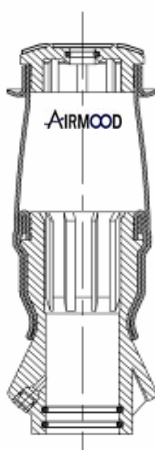

A38908

Cabin Air Springs

cross section view