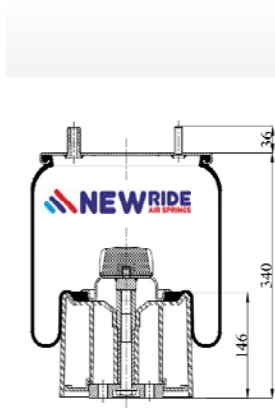

1904960 CP2

Complete Air Springs

cross section view