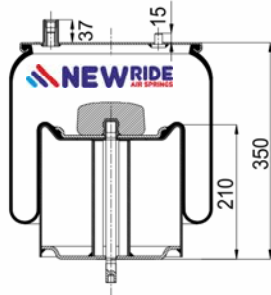

1904911 C4

Complete Air Springs

cross section view

top view / bottom view

OEM PART NUMBER

RENAULT 5.010.557.356

CROSS REFERENCES

CONTITECH 4911 N P04
BLACKTECH RML 75022 C4