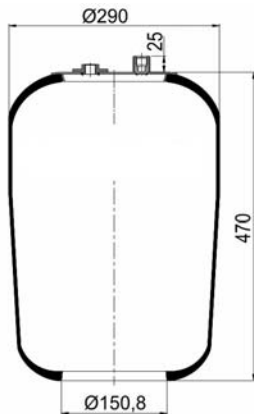

1904187 S22

Complete Air Springs

cross section view

top view / bottom view