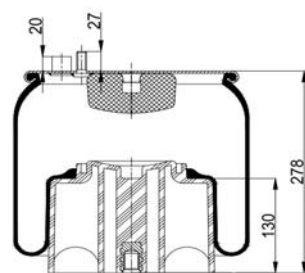

CROSS REFERENCES

BLACKTECH RML 75995 CP6
CONTITECH 4884 N1 P06 CP