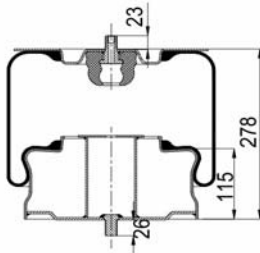

1900876 C

Complete Air Springs

cross section view