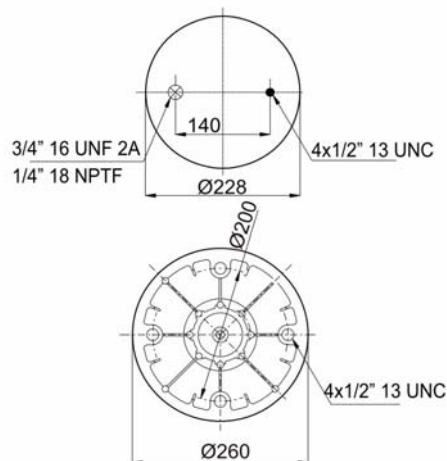

CROSS REFERENCES

CONTITECH
BLACKTECH

4156 N P10 (Metric)
RML75267C13

1904156 CP14

Complete Air Springs

cross section view

top view / bottom view

OEM PART NUMBER