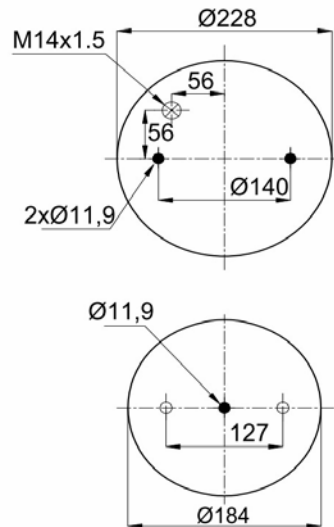

cross section view

top view / bottom view

OEM PART NUMBER

SCANIA BUSSAR

1440304 / 470922

CROSS REFERENCES

GOODYEAR
GRANNING
BLACKTECH

1R11 829
92505
RML70304 C