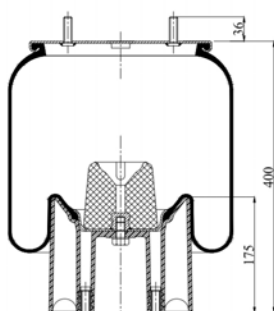

1904157 CP4

Complete Air Springs