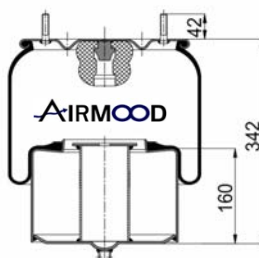

A4718 C1

Complete Air Springs

cross section view

top view / bottom view

OEM PART NUMBER

VOLVO (FH12 - FM12)	20 554 759
VOLVO (FH12 - FM12)	20 452 136
VOLVO (FH12 - FM12)	1 075 363

CROSS REFERENCES

CONTITECH	4718 N P01
GRANNING	15656
BLACKTECH	RML 75829 C