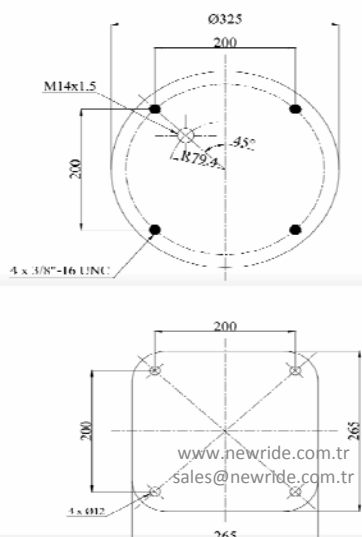

cross section view

top view / bottom view

OEM PART NUMBER

LOHR	29790-01

CROSS REFERENCES

BLACKTECH	RML 75924 C1

www.newride.com.tr
sales@newride.com.tr