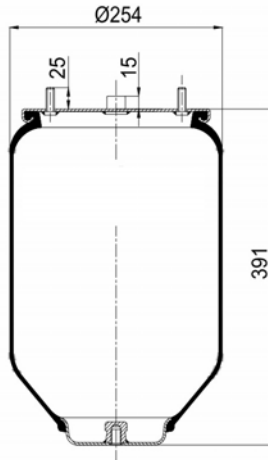

1904154 S6

Complete Air Springs

cross section view