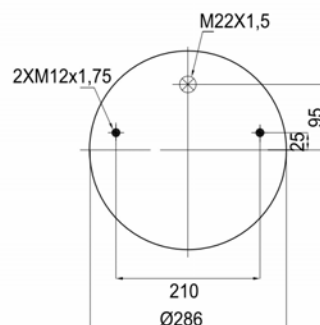

OEM PART NUMBER