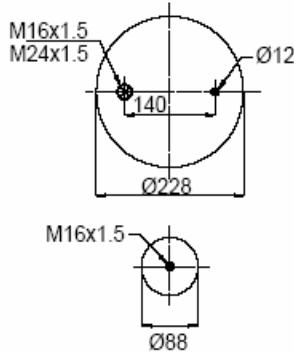

top view / bottom view

OEM PART NUMBER

RENAULT	5.001.855.856

CROSS REFERENCES

CONTITECH	4915 N P03
BLACKTECH	RML 75026