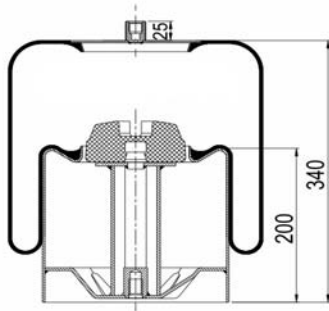

1904838 C22

Complete Air Springs

cross section view