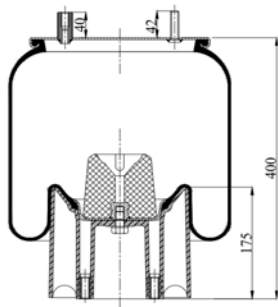

1904157-09 CP1

Complete Air Springs