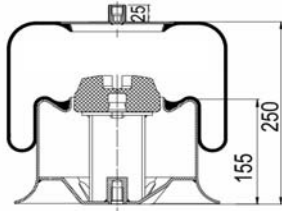

1904737 C5

Complete Air Springs

cross section view

top view / bottom view

OEM PART NUMBER

MERCEDES

A 957 320 01 17

CROSS REFERENCES