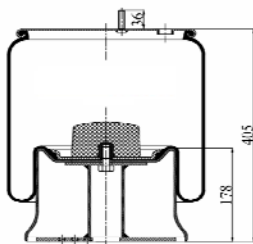

1901501 C

Complete Air Springs