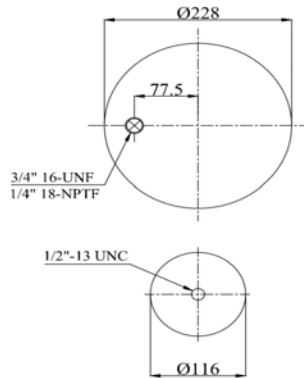

top view / bottom view

OEM PART NUMBER

CROSS REFERENCES

BLACKTECH RML 79640