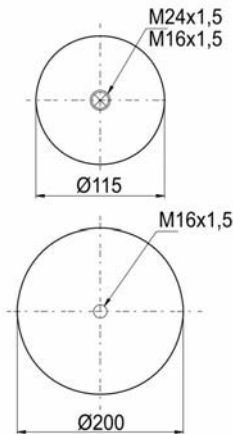

top view / bottom view

OEM PART NUMBER

EVO BUS

A 629 320 00 25

CROSS REFERENCES

CONTITECH
GRANNING
BLACKTECH

4644 N P02
16212
RML 95755 C2