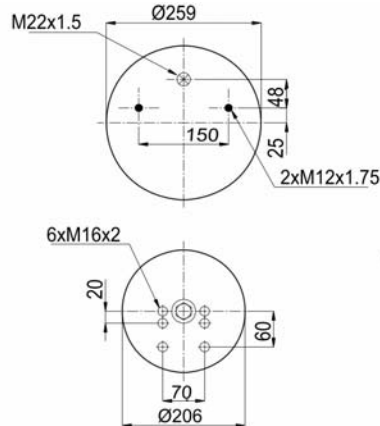

cross section view

top view / bottom view

OEM PART NUMBER

BPW	05.429.40.59.1
BPW	05.429.41.37.1

CROSS REFERENCES

CONTITECH	940 MB (metal piston)
FIRESTONE STYLE	1T17D-4.3
FIRESTONE ORDER	W01 M58 8609
PHOENIX	1 DK 21 K
DUNLOP F (SPRINGRIDE)	D11B39
GOODYEAR	1R11-763
TAURUS	KR 732-01
VIBRACOUSTIC	V 1 DK 21 K
GRANNING	15919
BLACKTECH	RML 7051 C
AIRTECH	3940K