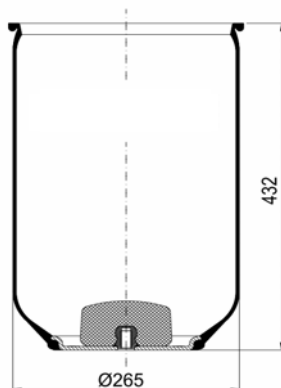

1900810-2

Complete Air Springs

cross section view

top view / bottom view

OEM PART NUMBER

MAN 81.43601.6019
PEGASO 174 933

CROSS REFERENCES

CONTITECH	810 NTB
FIRESTONE STYLE	1T19L-7
FIRESTONE ORDER	W01 M58 0749
PHOENIX	1 DK 28 A
GOODYEAR	1R14-713
CF GOMMA	1T 19 E-1
TAURUS	UR 621-03
GRANNING	16057
BLACKTECH	RML 7921 SP