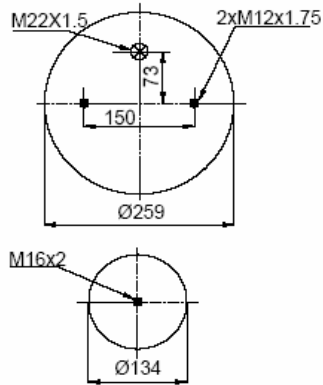

top view / bottom view

OEM PART NUMBER

BPW 05.429.42.03.0

CROSS REFERENCES

CONTITECH	4962 N P02
GOODYEAR	1R11-803
SPRINGRIDE	D11U46
GRANNING	93400
BLACKTECH	RML 75073