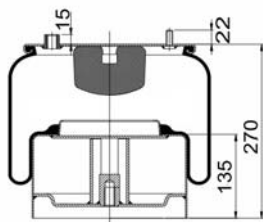

1900836 C4

Complete Air Springs