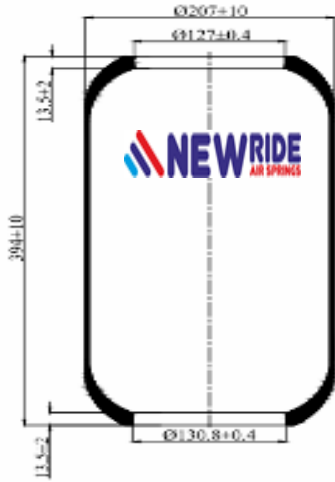

1900645

Roll Air Springs

cross section view

OEM PART NUMBER

CROSS REFERENCES

1900661

Roll Air Springs