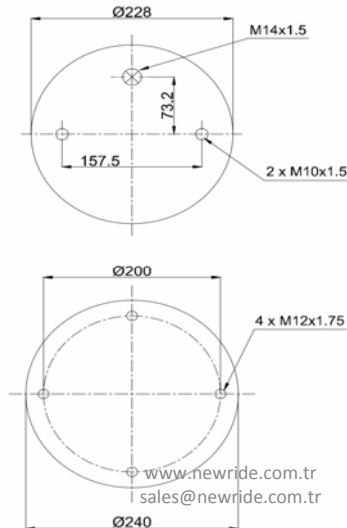

top view / bottom view

OEM PART NUMBER

SCANIA	1320151

CROSS REFERENCES

FIRESTONE STYLE	1T 15 M-4
FIRESTONE ORDER	W01 M58 7283
BLACKTECH	RML 77283 C