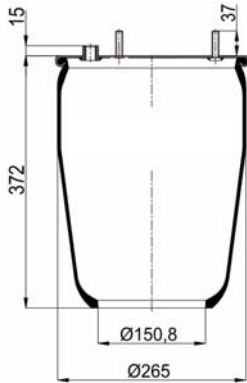

1900836 S3

Complete Air Springs

cross section view