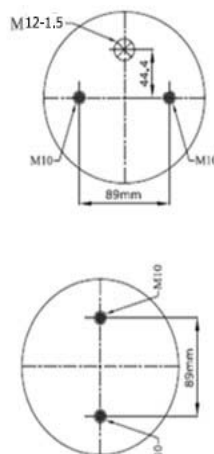

DESCRIPTION

Air Inlet G 3/4
 Blind nuts M10
 Top plate bolts
 top / bottom plate bolts
 Center distance 38.1mm
 Bumper

2C 220-08

Convuluted Air Springs

cross section view

top view / bottom view

CROSS REFERENCES