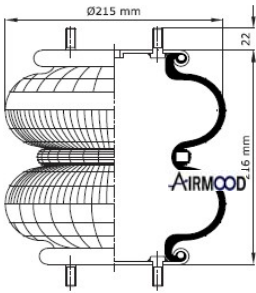

CONTITECH
 FIRESTONE
 CF GOMMA PIRELLI
 PHOENIX
 DUNLOP
 GART
 GOODYEAR
 BLACKTECH
 AIRKRAFT

DESCRIPTION

Air Inlet G 1/4
 Blind nuts
 Top plate bolts
 top / bottom plate bolts M10
 Center distance 44.4mm
 Bumper