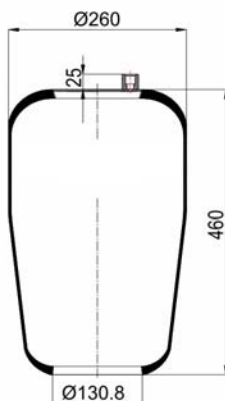

1904757 S2

Complete Air Springs

cross section view

top view / bottom view

OEM PART NUMBER

MERCEDES
MERCEDES

A 974 328 01 01
A 974 328 00 01

CROSS REFERENCES

CONTITECH
GRANNING
BLACKTECH

4757 N2
94005
RML 95868-2