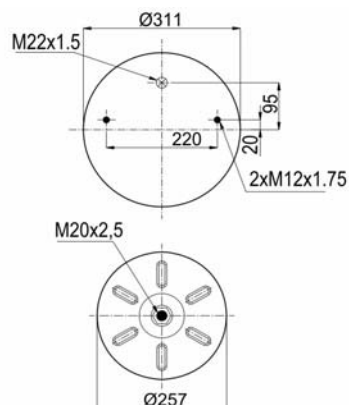

752 N P01
RML 7863

1900752 C

Complete Air Springs

cross section view

top view / bottom view

OEM PART NUMBER

GIGANT

166 228 / 3671