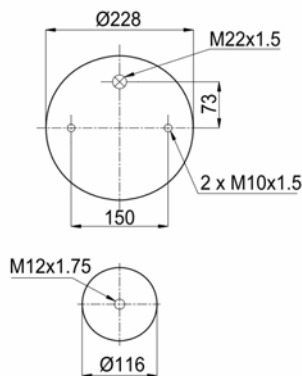

top view / bottom view

OEM PART NUMBER