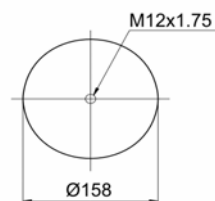

OEM PART NUMBER

MAN 81.43601.6019
PEGASO 174 933

CROSS REFERENCES

CONTITECH	810 NTB
FIRESTONE STYLE	1T19L-7
FIRESTONE ORDER	W01 M58 0749
PHOENIX	1 DK 28 A
GOODYEAR	1R14-713
CF GOMMA	1T 19 E-1
TAURUS	UR 621-03
GRANNING	16057
BLACKTECH	RML 7921 SP