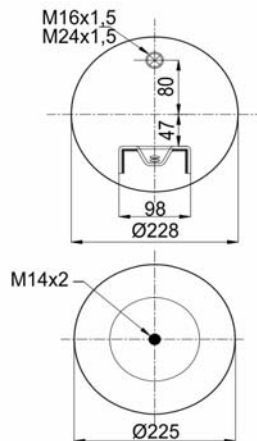

top view / bottom view

OEM PART NUMBER

VOLVO 2 042 4543

CROSS REFERENCES

CONTITECH 4543 N (metal piston)
BLACKTECH RML 74543 C