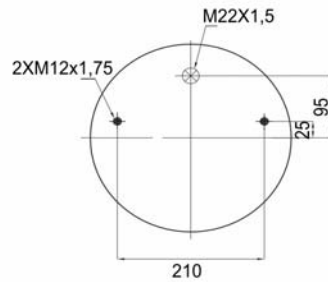

OEM PART NUMBER

CROSS REFERENCES

CONTITECH	4023 N P06
FIRESTONE STYLE	1T19 L-11
FIRESTONE ORDER	W01 M58 6336
PHOENIX	1D 28 B-10 NP
BLACKTECH	RML 75134