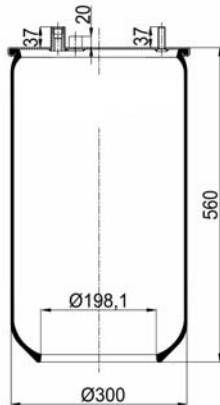

1900901 S

Complete Air Springs

cross section view