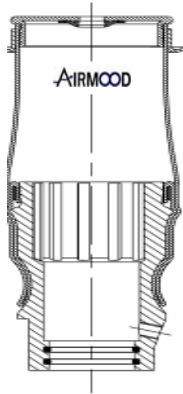

A8802

Cabin Air Springs

cross section view

OEM PART NUMBER

VOLVO FH12-FH16

REMARKS

REAR

CROSS REFERENCES