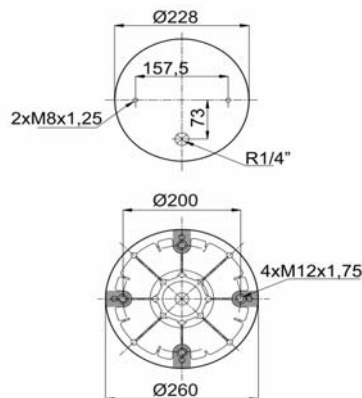

1904156 CP16

Complete Air Springs

cross section view

top view / bottom view

OEM PART NUMBER

ROR

CROSS REFERENCES

CONTITECH	4156 N P16
BLACKTECH	RML 75267 CP16