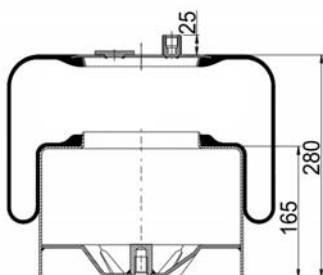

1904185 C21

Complete Air Springs

cross section view