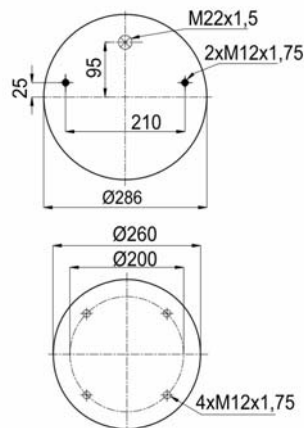

top view / bottom view

OEM PART NUMBER

CROSS REFERENCES

CONTITECH	4023 N P03
FIRESTONE STYLE	1T19 L-11
FIRESTONE ORDER	W01 M58 6348
PHOENIX	1D 28 B-10
DUNLOP F (SPRINGRIDE)	D13 B26
GOODYEAR	1R14-729
CF GOMMA	1T19 E-9 / 204676
TAURUS	KR 624-18
GRANNING	16091
BLACKTECH	RML 75134 C