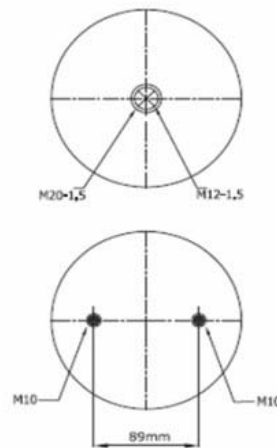

DESCRIPTION

Air Inlet	M12-1.5
Blind nuts	M10
Top plate bolts	
top / bottom plate bolts	
Center distance	44.4mm
Bumper	

2C 220-10

cross section view

top view / bottom view

Convoluted Air Springs

CROSS REFERENCES