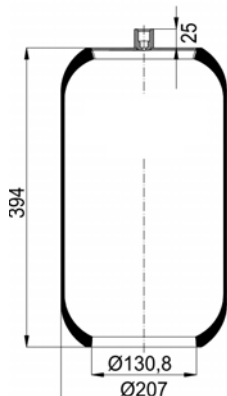

D287B 287.4.580
RML 74580 C

1904644 S

Complete Air Springs

cross section view

top view / bottom view

OEM PART NUMBER

EVO BUS

A 629 327 00 01