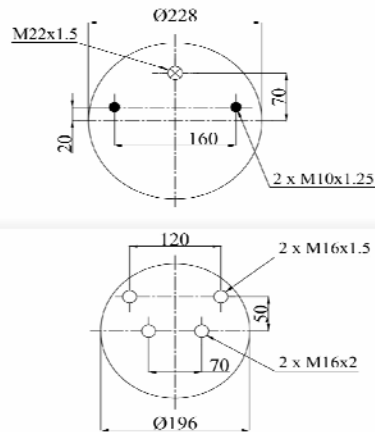

cross section view

top view / bottom view

OEM PART NUMBER

TRAS CAR 03003000080

CROSS REFERENCES

GART D278E 278.2.432
BLACKTECH RML 72432 C