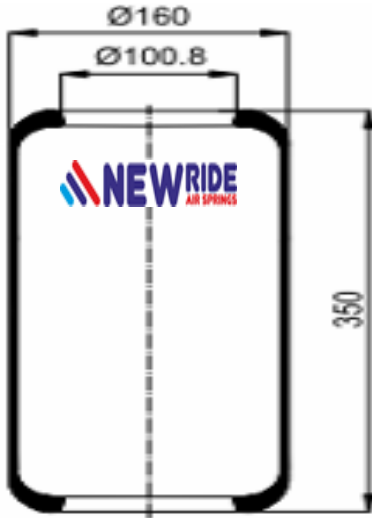

1900819

Roll Air Springs

cross section view

OEM PART NUMBER

MERCEDES
BREDAMENARINI
OPTARE

A 000 328 01 01
192709
UN15966

CROSS REFERENCES

CONTITECH
CF GOMMA

GART
GRANNING

819 N
1S 215-22 / 90609 (H 340)
1S 215-23 / 202189 (H 360)
296/C 296.0.360
15966

1900828

Roll Air Springs