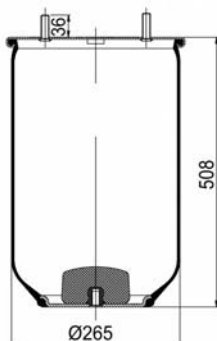

1900811 S2

Complete Air Springs

cross section view