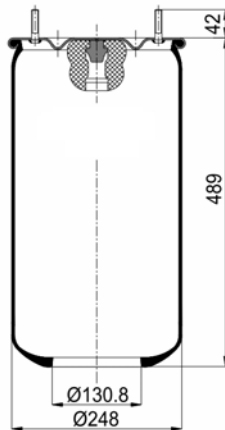

1904718 S2

Complete Air Springs

cross section view