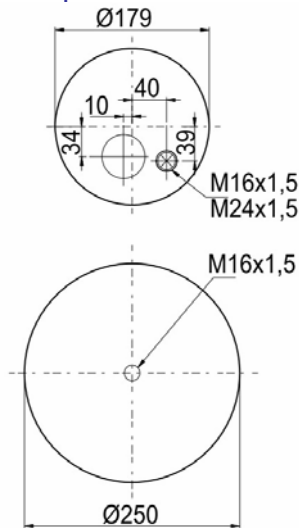

top view / bottom view

OEM PART NUMBER

MB A 974 320 00 21

CROSS REFERENCES

CONTITECH 4185 N P01
GRANNING 93903
BLACKTECH RML 95296 C1