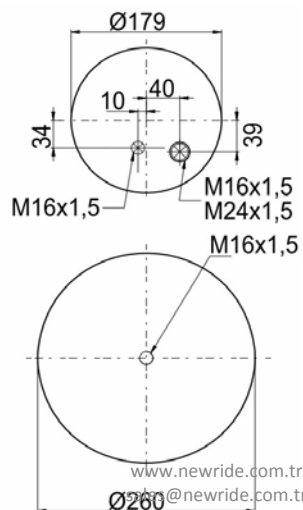

top view / bottom view

OEM PART NUMBER
MB

A 942 320 23 21

CROSS REFERENCES
CONTITECH
BLACKTECH

RML 95294 C24