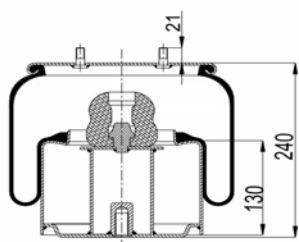

1900887 C3

Complete Air Springs