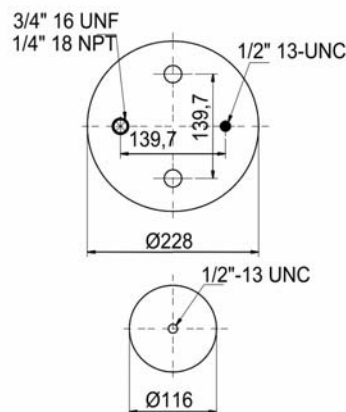

top view / bottom view

OEM PART NUMBER