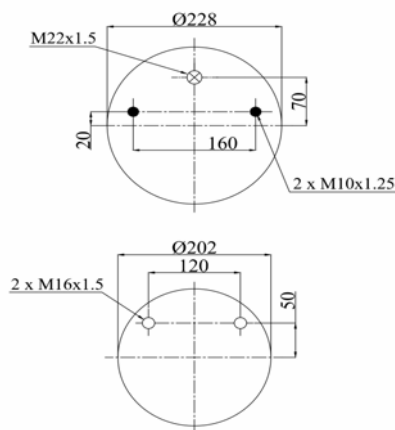

cross section view

top view / bottom view

OEM PART NUMBER

BATTAGLINO

2211900

CROSS REFERENCES

GART
BLACKTECH

D276R 276.2.421
RML 72421C