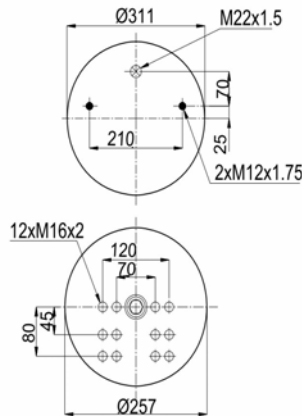

cross section view

top view / bottom view

OEM PART NUMBER

BPW (36)	05.429.40.08.1
BPW (36)	05.429.40.36.1

CROSS REFERENCES

CONTITECH	881 MB (metal piston)
FIRESTONE STYLE	1T66F-10.8
FIRESTONE ORDER	W01 M58 8966
PHOENIX	1 DK 32-1
DUNLOP F (SPRINGRIDE)	D14B36
GOODYEAR	1R14-703
GRANNING	15917
BLACKTECH	RML 7992 C