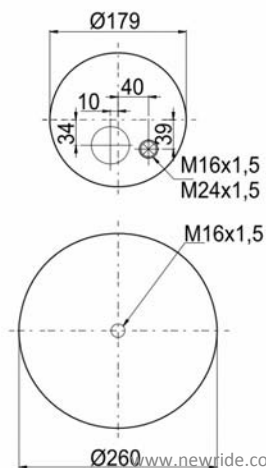

top view / bottom view

OEM PART NUMBER
MB

CROSS REFERENCES

CONTITECH
BLACKTECH

4183 N P1 (Voss 230)
RML 95294 C1