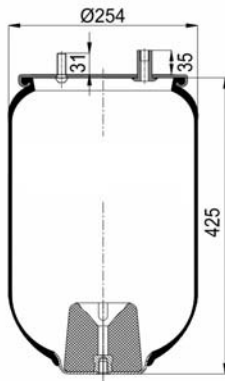

1904156 S5

Complete Air Springs

cross section view