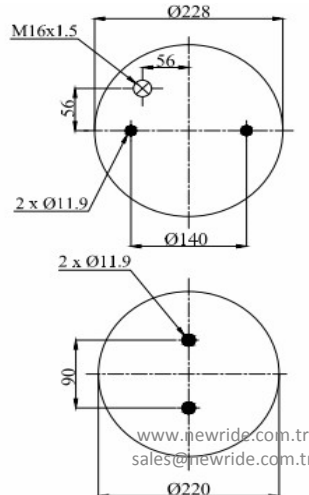

1440303

CROSS REFERENCES

GOODYEAR
BLACKTECH

1R11 833
RML 70303C

1900303 C1

Complete Air Springs

cross section view

top view / bottom view