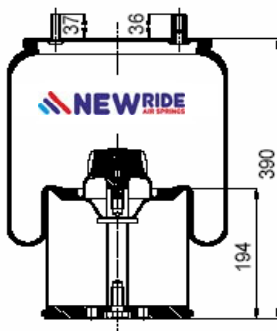

1904941 C2

Complete Air Springs

cross section view