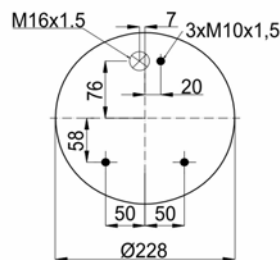

top view / bottom view

OEM PART NUMBER

DAF	0 513 983
VDL Bus	0 513 983

CROSS REFERENCES

CONTITECH	887 M
FIRESTONE STYLE	1T15LNR-3
FIRESTONE ORDER	W01 M58 0781
DUNLOP F (SPRINGRIDE)	D11U41
GOODYEAR	1R11-796
BLACKTECH	RML 7998