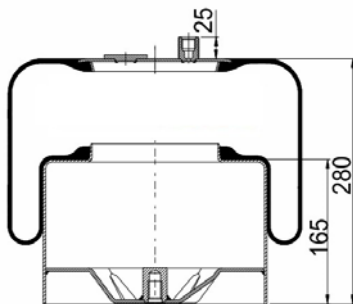

1904185 C1

Complete Air Springs

cross section view