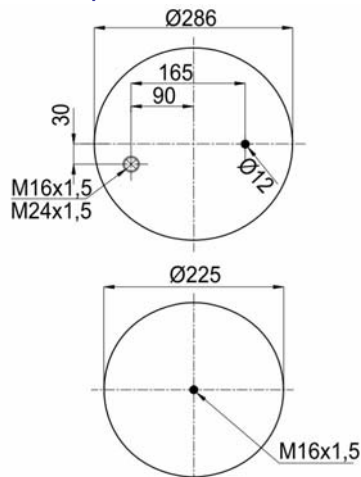

top view / bottom view

OEM PART NUMBER

RENAULT	5.010.557.355
VOLVO	20 722 412

CROSS REFERENCES

CONTITECH	4912 N P10
BLACKTECH	RML 75023 C10