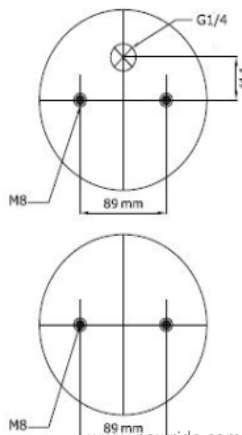

CROSS REFERENCES

CONTITECH	FS 200-10 3/4 M8
FIRESTONE	115/W01 M58 6374
CF GOMMA PIRELLI	
PHOENIX	SP1B12-1
DUNLOP	S09101
GART	
GOODYEAR	
BLACKTECH	1C-21-P03
AIRKRAFT	111006

DESCRIPTION

Air Inlet
Blind nuts
Top plate bolts
top / bottom plate bolts
Center distance
Bumper