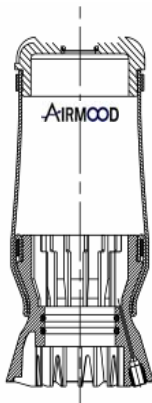

CROSS REFERENCES

A7801

Cabin Air Springs

cross section view