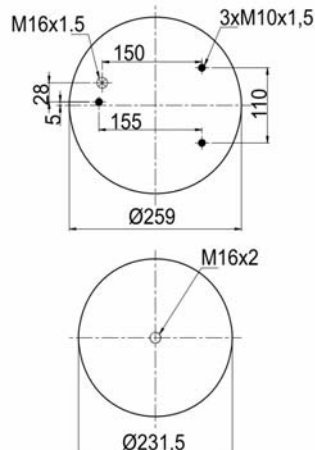

top view / bottom view

OEM PART NUMBER

DAF 0 388 165
DAF 1 697 678

CROSS REFERENCES

CONTITECH	836 M K1
FIRESTONE STYLE	1T17AR-4.5
FIRESTONE ORDER	W01 M58 8722
PHOENIX	1 DF 25-11
DUNLOP F (SPRINGRIDE)	D13B32
GOODYEAR	1 R 12-712
TAURUS	KR 721-06
GRANNING	17066
BLACKTECH	RML 7947 C1