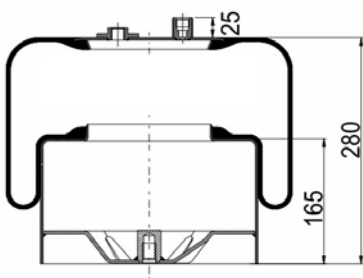

1904183 C24

Complete Air Springs

cross section view