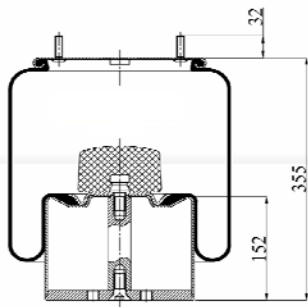

1902432 C

Complete Air Springs