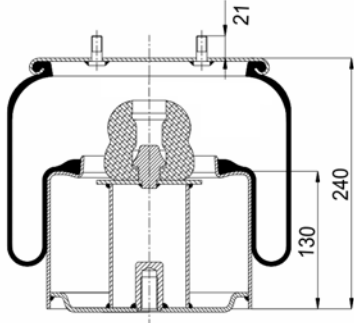

1900887 MB K6 / 190887 C4

Complete Air Springs

cross section view

top view / bottom view

OEM PART NUMBER

VDL

1 141 525

CROSS REFERENCES