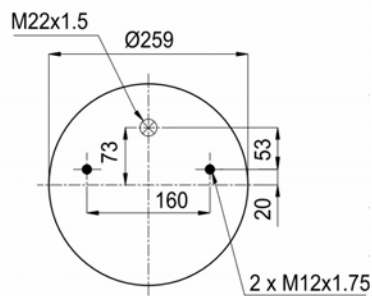

1900724 S

Complete Air Springs

cross section view

top view / bottom view

OEM PART NUMBER

GIGANT

246 169 / 3053

CROSS REFERENCES