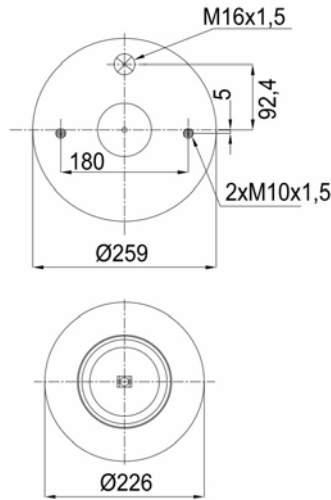

top view / bottom view

OEM PART NUMBER

VOLVO	20 554 761
VOLVO	1 075 365
VOLVO	1 629 782
VOLVO	20 452 138

CROSS REFERENCES

CONTITECH	6609 N P01
GRANNING	15691
BLACKTECH	RML 74925 C