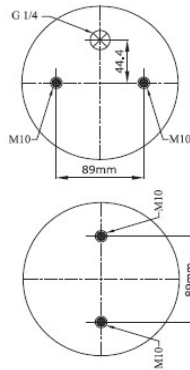

DESCRIPTION

Air Inlet	G 1/4
Blind nuts	
Top plate bolts	
top / bottom plate bolts	M10
Center distance	44.4mm
Bumper	

2C 220-06

Convuluted Air Springs

cross section view

top view / bottom view

CROSS REFERENCES