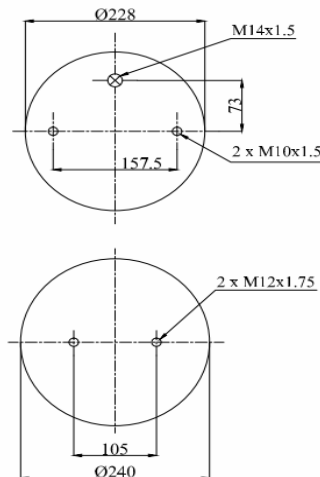

1907315 C

Complete Air Springs

cross section view

top view / bottom view

OEM PART NUMBER

SCANIA (SERIE 4)	1314904
SCANIA (SERIE 4)	276696
ROR MERITOR	MLF 7033

CROSS REFERENCES

FIRESTONE STYLE	1T15 S-11
FIRESTONE ORDER	W01 M58 7315
GRANNING	15601
BLACKTECH	RML 77315 C