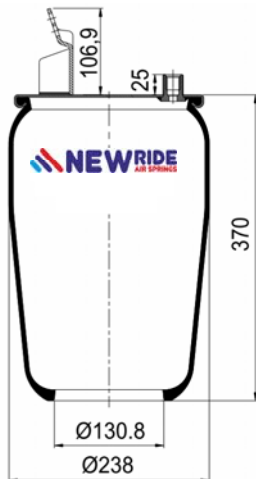

1907804 S

Complete Air Springs

cross section view

top view / bottom view