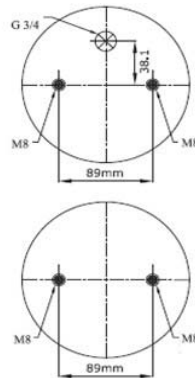

DESCRIPTION

Air Inlet	G 1/4
Blind nuts	M8
Top plate bolts	
top / bottom plate bolts	
Center distance	44.4mm
Bumper	

2C 220-04

cross section view

top view / bottom view

Convoluted Air Springs

CROSS REFERENCES