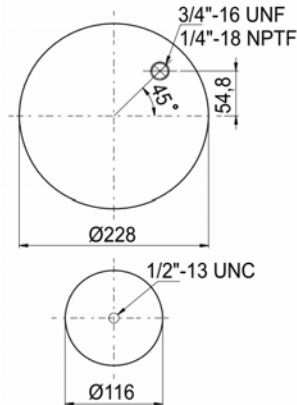

top view / bottom view

OEM PART NUMBER

CROSS REFERENCES

FIRESTONE STYLE	1T15 VP -4
FIRESTONE ORDER	W01 358 9270
BLACKTECH	RML 79270