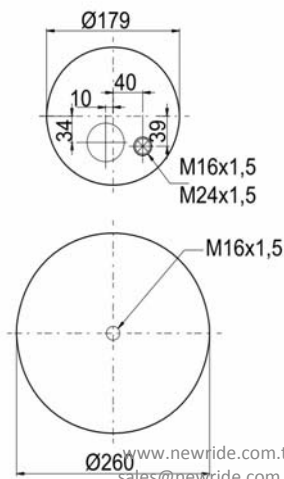

top view / bottom view

OEM PART NUMBER