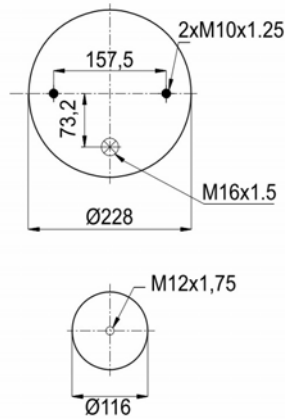

top view / bottom view

OEM PART NUMBER
RENAULT

CROSS REFERENCES
CONTITECH
BLACKTECH

4154 N P05-06
RML 75265