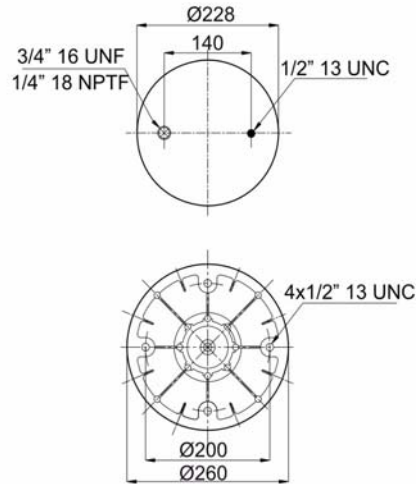

cross section view

top view / bottom view

OEM PART NUMBER

TRANSPART 531 233

CROSS REFERENCES

CONTITECH	4159 N P12
PHOENIX	1 DK 23 L-9101
BLACKTECH	RML 75260 CP12

1904159 CP13

Complete Air Springs