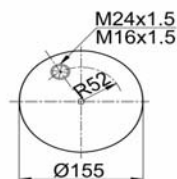

top view / bottom view

OEM PART NUMBER

MERCEDES A 942 328 00 01

CROSS REFERENCES

CONTITECH 4390 N1
PHOENIX 1 KF 21 - 1 NP
DUNLOP F (SPRINGRIDE) D12 U25
GOODYEAR 9507
CF GOMMA 1 VSC - 285 30
BLACKTECH RML 95401-1