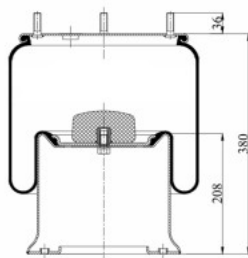

1113 N P01
RML 71113 C
34113 K

1901302 C

Complete Air Springs

cross section view

top view / bottom view

OEM PART NUMBER

SAMRO

H25000361