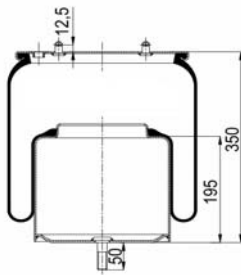

1901113 C

Complete Air Springs