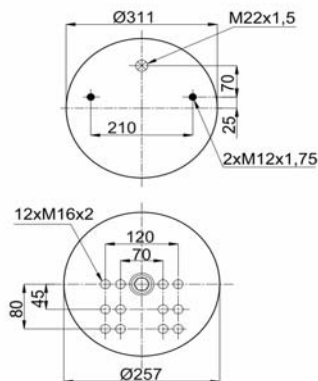

cross section view

top view / bottom view

OEM PART NUMBER

BPW 05.429.41.22.1

CROSS REFERENCES

CONTITECH 4881 NP02 (metal piston)
FIRESTONE STYLE 1T66F-7.0/W01 M58 8602
FIRESTONE ORDER 1 DK 32 K
PHOENIX 1 DK 32 K
DUNLOP F (SPRINGRIDE) D14 B37
GOODYEAR 1R14-724
VIBRACOUSTIC V 1 D 32 K
GRANNING 15905
BLACKTECH RML 75992 C