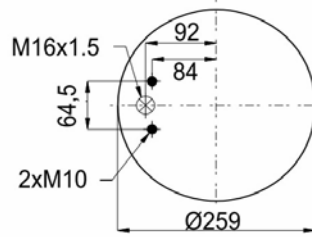

OEM PART NUMBER

VOLVO 1 076 075

CROSS REFERENCES

CONTITECH 6075 N (bellow for 4420 N)
BLACKTECH RML 75531