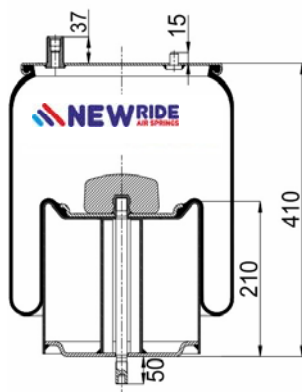

1904912 C7

Complete Air Springs

cross section view