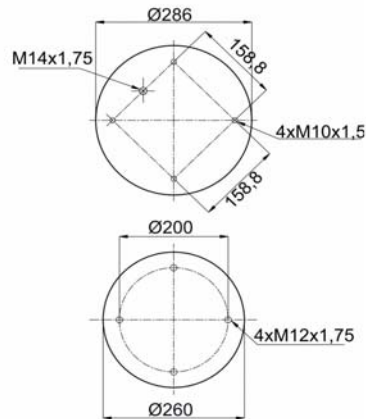

1904813 C7

Complete Air Springs

cross section view

top view / bottom view

OEM PART NUMBER

SCANIA	1865755
SCANIA	255293
SCANIA	255295
SCANIA	325748
SCANIA	1107674
SCANIA	1314906
SCANIA	298568

CROSS REFERENCES

CONTITECH	4813 N P07
FIRESTONE STYLE	1T19L-11
FIRESTONE ORDER	W01 M58 7358
PHOENIX	1 D28 B-9
DUNLOP F (SPRINGRIDE)	D13 B10
GOODYEAR	1R14-727
CF GOMMA	1T19 E2-2BR
TAURUS	KR 622-01
VIBRACOUSTIC	V 1 D28 B-9
GRANNING	15653
BLACKTECH	RML 75924 C