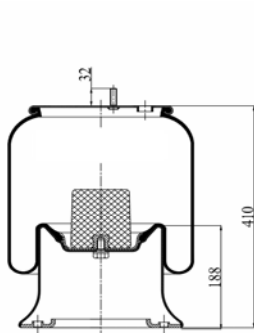

1904514 C

Complete Air Springs

cross section view