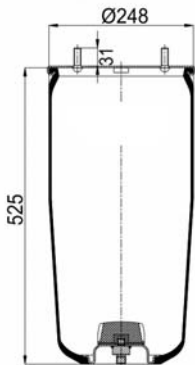

1900941 S

Complete Air Springs

cross section view