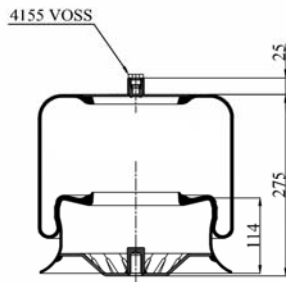

1904759 C21

Complete Air Springs

cross section view