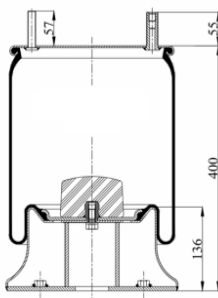

1901315 C

Complete Air Springs