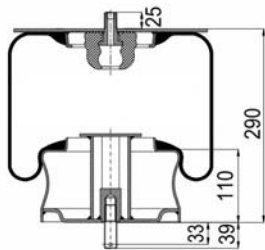

1900782 C3

Complete Air Springs

cross section view