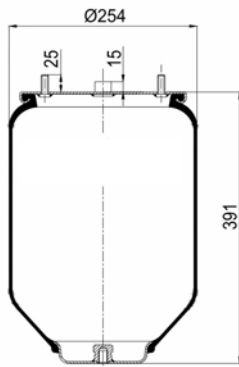

1904154 S5

Complete Air Springs

cross section view