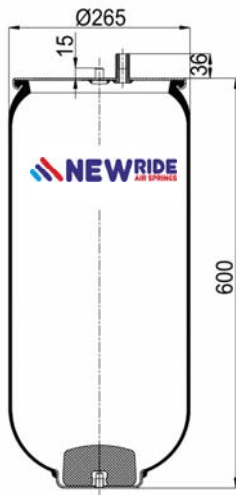

1904912 S10

Complete Air Springs

cross section view