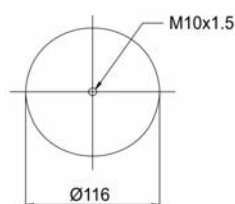

top view / bottom view

OEM PART NUMBER

MAN	81436016029
MAN	81.43601.0073
MAN	81.43601.0054
MAN	81.43601.0050
NEOPLAN	1021 215 00
NEOPLAN	1021 005 00

CROSS REFERENCES

CONTITECH	909 NT
FIRESTONE STYLE	1T15L-6
FIRESTONE ORDER	W01 M58 0031
PHOENIX	1 D 23 C
TAURUS	B 151
BLACKTECH	RML 7010 S
AIRTECH	3909 T S2