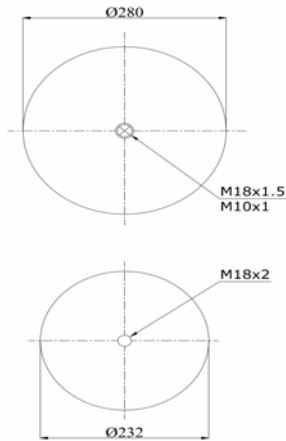

1900916 C1

Complete Air Springs

cross section view

top view / bottom view

OEM PART NUMBER

MAN
TEMSA

CROSS REFERENCES

CONTITECH
BLACKTECH