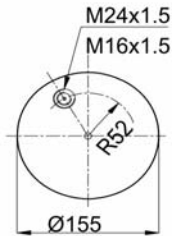

top view / bottom view

OEM PART NUMBER

MB A 942 328 06 01

CROSS REFERENCES

CONTITECH 4391 N1
BLACKTECH RML 95402-1