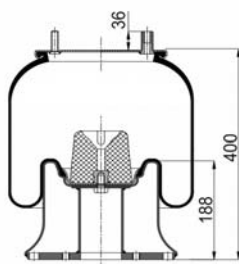

1904159 C10

Complete Air Springs

cross section view