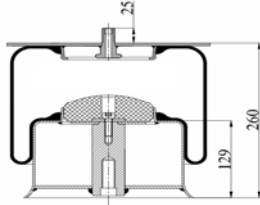

1900916 C1

Complete Air Springs

cross section view

top view / bottom view

OEM PART NUMBER

MAN
TEMSA

CROSS REFERENCES

CONTITECH
BLACKTECH