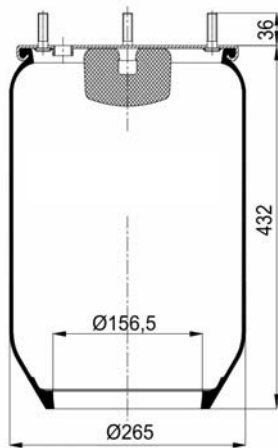

1900810 S

Complete Air Springs

cross section view

top view / bottom view