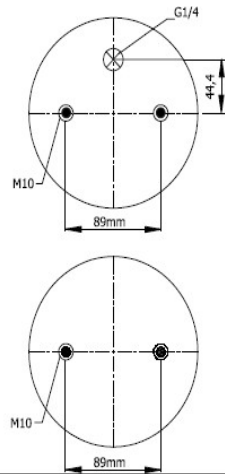

Air Inlet M12x1.5
 Blind nuts M10
 Top plate bolts
 top / bottom plate bolts
 Center distance 44.4mm
 Bumper

2C 220-18

Convuluted Air Springs

cross section view

top view / bottom view

CROSS REFERENCES

CONTITECH
 FIRESTONE
 CF GOMMA PIRELLI
 PHOENIX
 DUNLOP
 GART
 GOODYEAR
 BLACKTECH
 AIRKRAFT