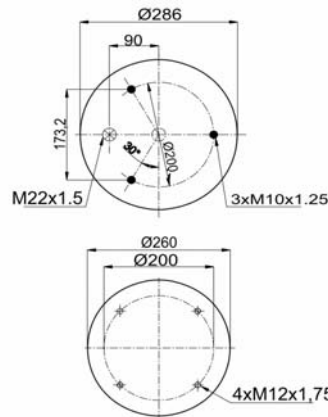

cross section view

top view / bottom view

OEM PART NUMBER

DAF 1 384 274
RENAULT 5.000.745.918

CROSS REFERENCES

CONTITECH 811 MB
FIRESTONE STYLE 1T19L-11
FIRESTONE ORDER W01 M58 6334
PHOENIX 1 D 28 B-2E2 /203878
GOODYEAR 1R14-718
SPRINGRIDE D13B34
GRANNING 15907
BLACKTECH RML2922 C