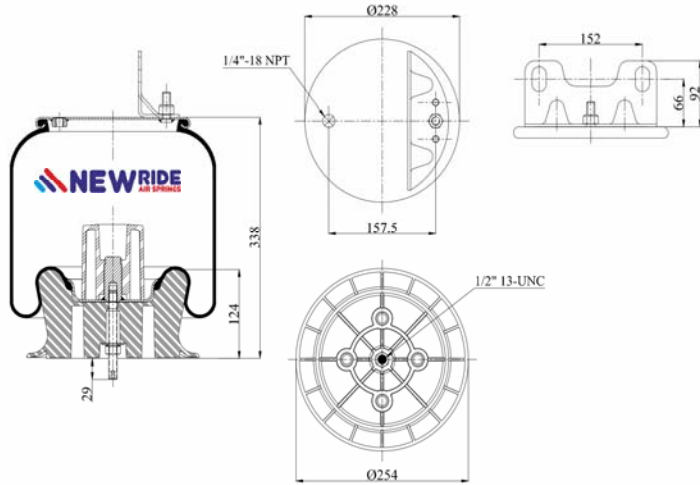

1909373

Complete Air Springs

cross section view

top view / bottom view

OEM PART NUMBER

HENDRICKSON ford class 8 57122-2
ERF 129608-5

CROSS REFERENCES

FIRESTONE STYLE	1T15 MT 8
FIRESTONE ORDER	W01 M58 9373
CONTITECH	9 10-17,5 P440 / P 519
GOODYEAR	1R12 403 / 1S 12 -030
GRANNING	16013
BLACKTECH	RML 79373 CP

1909394

Complete Air Springs