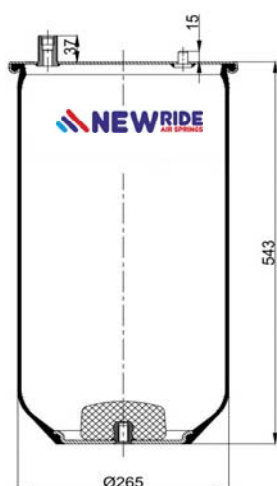

1904911 S4

Complete Air Springs

cross section view