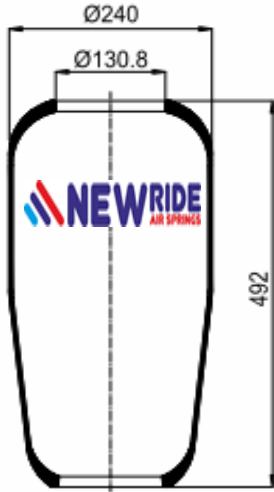

1900713

Roll Air Springs

cross section view

OEM PART NUMBER

VOLVO	1 622 116
VOLVO	6 797 169

CROSS REFERENCES

CONTITECH	713 N
PHOENIX	1F 21 D
GOODYEAR	9066
DUNLOP F (SPRINGRIDE)	D12 S15
GRANNING	15929

1900715

Roll Air Springs