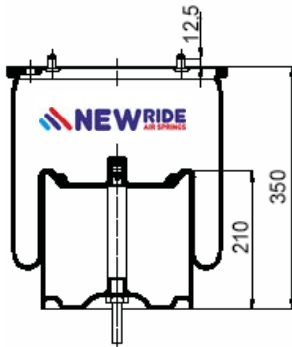

1904913 C3

Complete Air Springs

cross section view