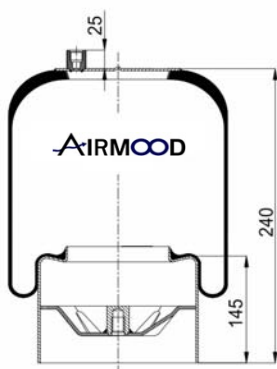

1904391 C21

Complete Air Springs

cross section view