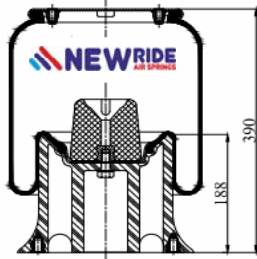

1907308 CP

Complete Air Springs

cross section view