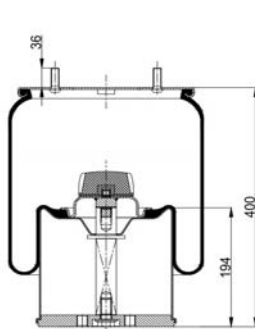

1900951 C

Complete Air Springs

cross section view