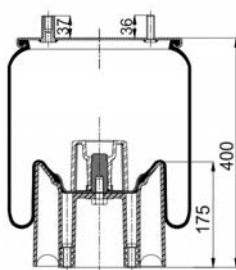

1904157 S4

Complete Air Springs

OEM PART NUMBER

WEWELER
ROR
DISCOS

CROSS REFERENCES

CONTITECH
BLACKTECH

4157 N P04 (without piston)
RML 75268-4

1904157 S5

Complete Air Springs

cross section view

top view / bottom view

OEM PART NUMBER

ROR
WEWELER

CROSS REFERENCES

CONTITECH
FIRESTONE STYLE
FIRESTONE ORDER
PHOENIX
DUNLOP F (SPRINGRIDE)
GOODYEAR
CF GOMMA
BLACKTECH

4157 NP05
1T15 MPW7
W01 M58 7074
1 DK 21 A-3
D12 B17
1R11 106
1TC 300 - 38
RML 79002 A3

1904157 CP3

Complete Air Springs

OEM PART NUMBER

FRUEHAUF
WEWELER

MO78580
US 06287

CROSS REFERENCES

CONTITECH
BLACKTECH

4157 N P03
RML 75268 CP3