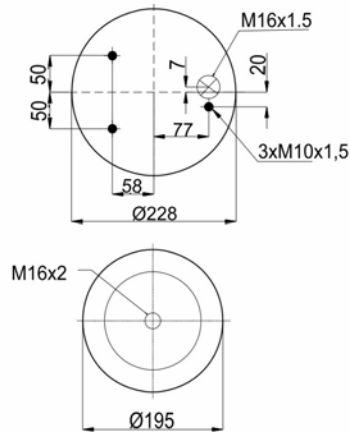

cross section view

top view / bottom view

OEM PART NUMBER

DAF 1 697 684
DAF 0 392 022

CROSS REFERENCES

CONTITECH 887 M K1
FIRESTONE STYLE 1T15 LNR-3
FIRESTONE ORDER W01 M58 8683
GRANNING 16224 F
BLACKTECH RML 7998 C1