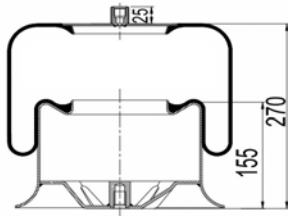

1904758 C21

Complete Air Springs

cross section view