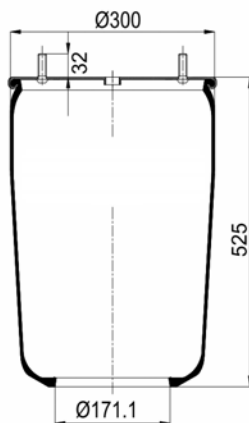

1900725 S1

Complete Air Springs

cross section view