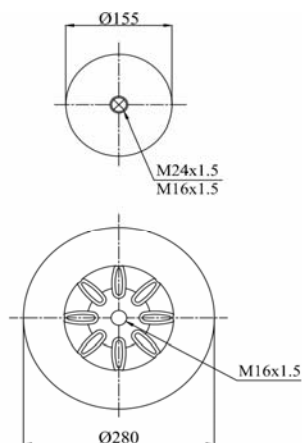

top view / bottom view

OEM PART NUMBER

MERCEDES

A 942 320 02 17

CROSS REFERENCES

CONTITECH
BLACKTECH

4759 N P01
RML 95860 C1