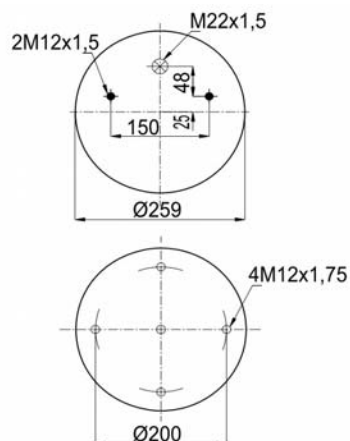

cross section view

top view / bottom view

OEM PART NUMBER