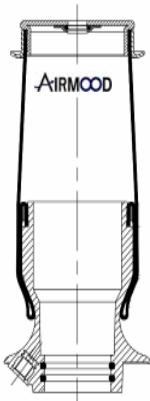

A78014

Cabin Air Springs

cross section view