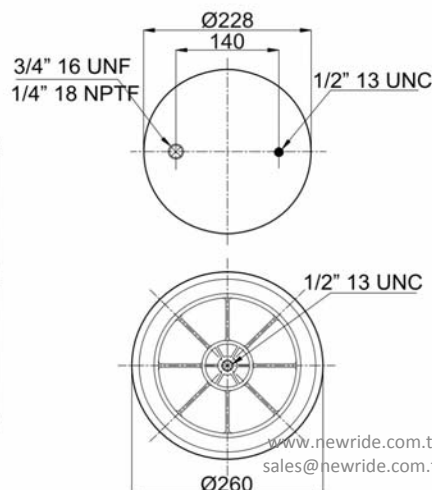

cross section view

top view / bottom view

OEM PART NUMBER
HENDRICKSON