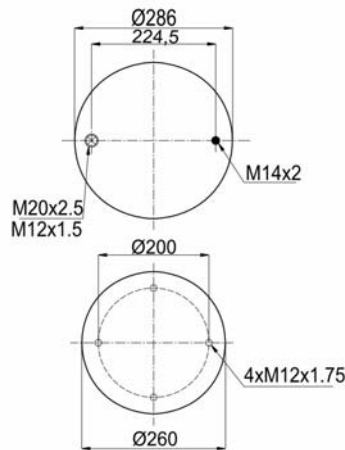

cross section view

top view / bottom view

OEM PART NUMBER

CROSS REFERENCES

CONTITECH	813 MB (variation)
BLACKTECH	RML 7924 C2