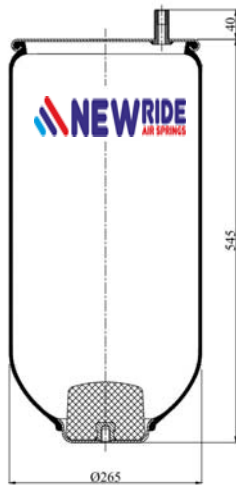

cross section view

top view / bottom view

OEM PART NUMBER

CROSS REFERENCES

CONTITECH
BLACKTECH RML 70081

190081 C

Complete Air Springs

cross section view