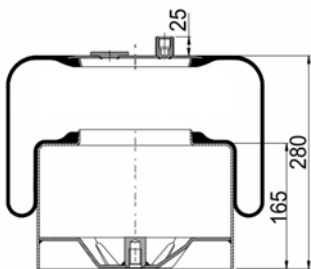

Complete Air Springs

cross section view

top view / bottom view

OEM PART NUMBER
MB

A 942 320 22 21

CROSS REFERENCES
CONTITECH
GRANNING
BLACKTECH

4183 N P23 (Voss 232)
93918
RML 95294 C23

1904183 C24