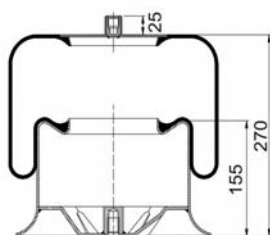

1904757 C21

Complete Air Springs

cross section view