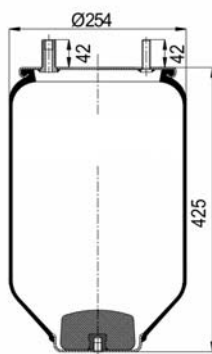

1904156 S1

Complete Air Springs

cross section view