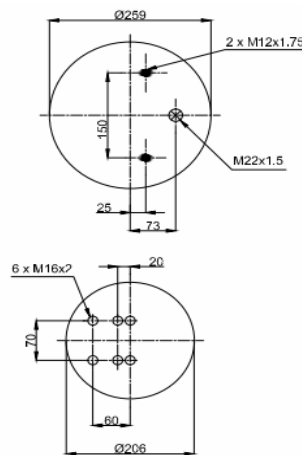

top view / bottom view

OEM PART NUMBER

CROSS REFERENCES

CONTITECH	940 MB (metal piston)
BLACKTECH	RML 7051 C1