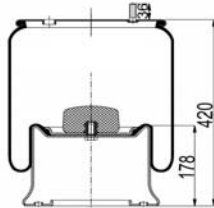

1900811 C2

Complete Air Springs

cross section view

top view / bottom view

OEM PART NUMBER

CAMPANA 50.200.105
CAMPANA 28100006

CROSS REFERENCES

GART D287 / 287.4.522
BLACKTECH RML 7922 C2