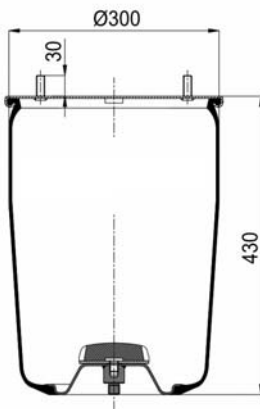

cross section view