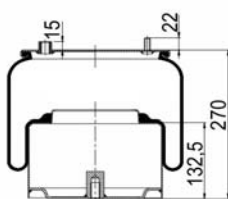

1900836 C9

Complete Air Springs