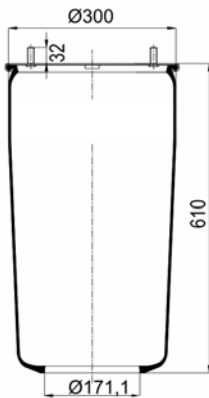

1900726 S

Complete Air Springs

cross section view