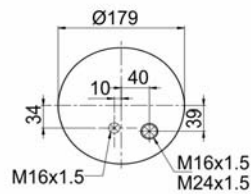

OEM PART NUMBER

CROSS REFERENCES

CONTITECH
BLACKTECH

4187 N P22 (without piston)
RML 95298-2