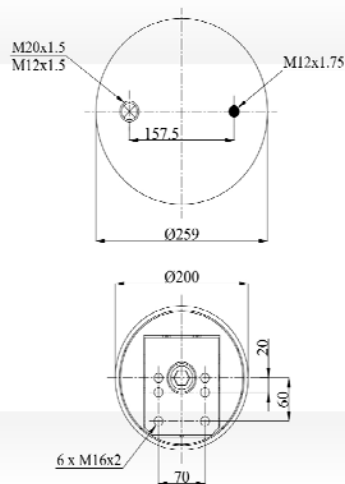

top view / bottom view

OEM PART NUMBER

CROSS REFERENCES

CONTITECH
BLACKTECH

4960 N P02 (with plastic piston)
RML 75071 CP