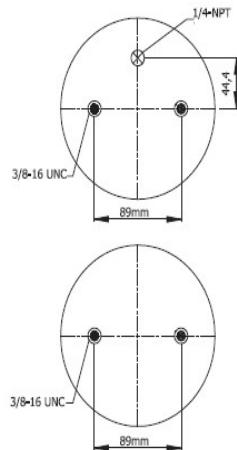

2C 220-13

Convuluted Air Springs

cross section view

top view / bottom view

CROSS REFERENCES

CONTITECH	FD 200-19 310
FIRESTONE	W01358 6902
CF GOMMA PIRELLI	
PHOENIX	
DUNLOP	
GART	
GOODYEAR	
BLACKTECH	
AIRKRAFT	113027

DESCRIPTION

Air Inlet	1/4 NPT
Blind nuts	3/8-16 UNC
Top plate bolts	
top / bottom plate bolts	
Center distance	44.4mm
Bumper	96mm