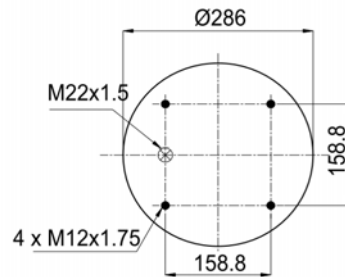

OEM PART NUMBER

CROSS REFERENCES

CONTITECH	948 MB
BLACKTECH	RML 7059