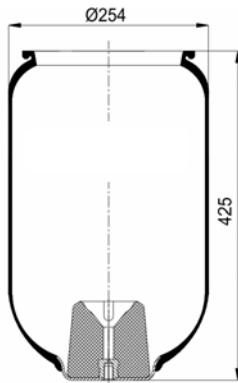

1904156-12

Complete Air Springs

cross section view

top view / bottom view

OEM PART NUMBER

MAN

CROSS REFERENCES

CONTITECH	4156 N
BLACKTECH	RML 75267-12