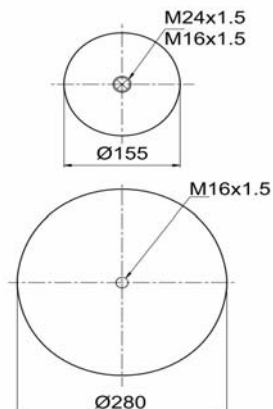

top view / bottom view

OEM PART NUMBER