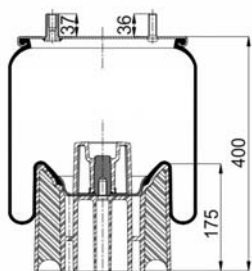

1904157 CP8

Complete Air Springs

OEM PART NUMBER

NEWAY	904 572 33
SMB	M078580
SAMRO	H2501869

CROSS REFERENCES

CONTITECH	4157 N P08
FIRESTONE STYLE	1T15MPW7
FIRESTONE ORDER	W01 M58 6317
PHOENIX	1 DK 20 C-2
DUNLOP F (SPRINGRIDE)	D12 B30
GOODYEAR	1R11-773
TAURUS	KR 915-53NW
VIBRACOUSTIC	V 1 DK 20 C-2
GRANNING	15750
BLACKTECH	RML 75268 CP8

1904157 CP9

Complete Air Springs

OEM PART NUMBER

WEWELER	US 07074F
ROR - ARVIN MERITOR	2122 2442

CROSS REFERENCES

CONTITECH	4157 N P09
FIRESTONE STYLE	1T15MPW7
FIRESTONE ORDER	W01 M58 7074
PHOENIX	1 DK 21 A-31
DUNLOP F (SPRINGRIDE)	D12B17
GOODYEAR	1R11-106
CF GOMMA	1T 300-38 / 205598
TAURUS	KR 915 - 54
VIBRACOUSTIC	V 1 D 21 A-31
GRANNING	15732
BLACKTECH	RML 75268 CP9

1904157 CP10

Complete Air Springs

OEM PART NUMBER

ACERBI	128140028
ACERBI	800449526
FRUEHAUF	UJB 0975
SMB	M060924

CROSS REFERENCES

CONTITECH	4157 N P10
FIRESTONE STYLE	1T15MPW7/W01 M58 6315
FIRESTONE ORDER	1 DK 21 A-51
PHOENIX	1 DK 21 A-51
DUNLOP F (SPRINGRIDE)	D12B19
GOODYEAR	1R11-772
TAURUS	KR 915 - 51
VIBRACOUSTIC	V 1 D 20 A-51
GRANNING	15769
BLACKTECH	RML 75268 CP10