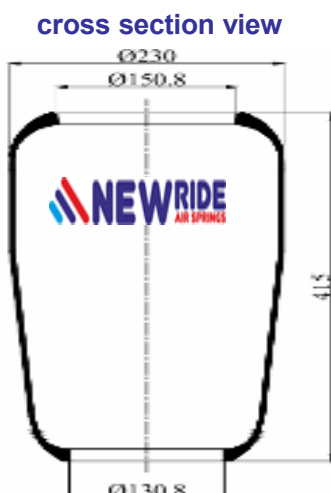

OEM PART NUMBER

IRIS BUS

5.001.857.612

CROSS REFERENCES

CONTITECH

1782 N1