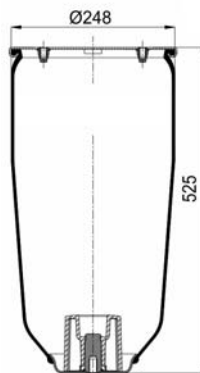

W01 M58 6297 (Variation)
RML 79002 A8 CP1

1904158 S2

Complete Air Springs

cross section view

top view / bottom view

OEM PART NUMBER

SCHMITZ
WEWELER

CROSS REFERENCES