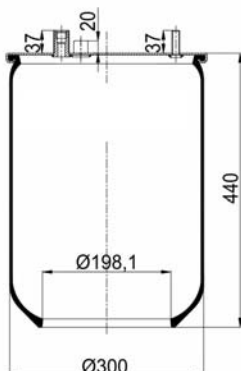

1900902 S

Complete Air Springs

cross section view