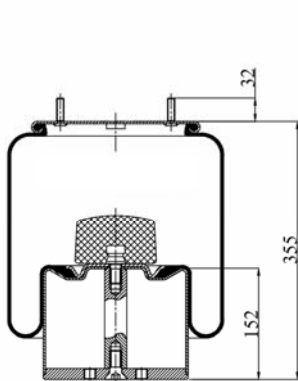

1902430 C

Complete Air Springs

cross section view