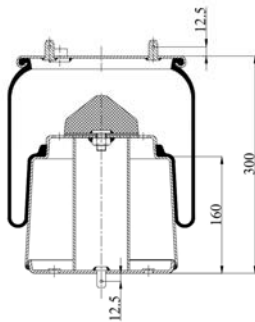

1904506 C

Complete Air Springs

cross section view