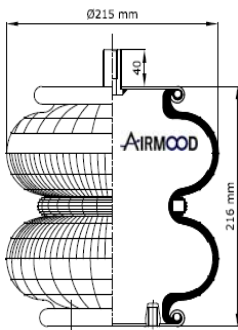

113008

DESCRIPTION

Air Inlet G 1/4
 Blind nuts M10
 Top plate bolts
 top / bottom plate bolts
 Center distance 44.4mm
 Bumper 96mm

2C 220-19

Convuluted Air Springs

cross section view

top view / bottom view

CROSS REFERENCES