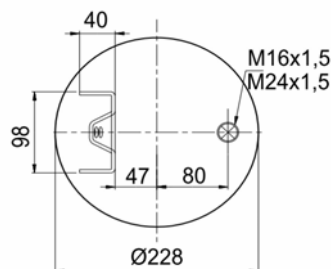

OEM PART NUMBER

CROSS REFERENCES

CONTITECH	6607 N
BLACKTECH	RML 77529