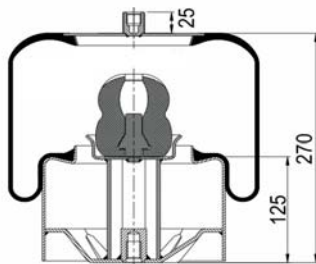

EVO BUS

A 629 320 00 25

CROSS REFERENCES

CONTITECH
GRANNING
BLACKTECH

4644 N P02
16212
RML 95755 C2

1904644 C22

Complete Air Springs

cross section view