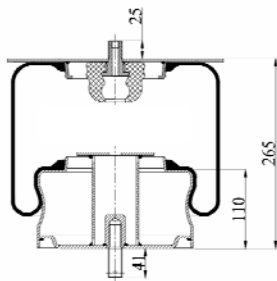

1900921 C

Complete Air Springs