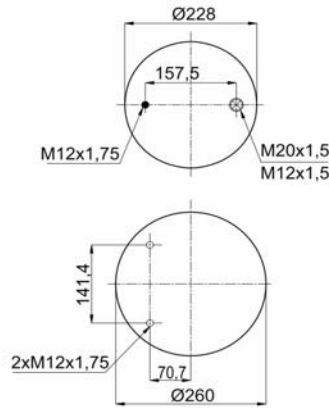

cross section view

top view / bottom view

OEM PART NUMBER

FRUEHAUF	UJB 0203-001 / M001782
SMB	1518779
SMB	1520356
SMB	1524873

CROSS REFERENCES

CONTITECH	4159 N P07
FIRESTONE STYLE	1T15M-9
FIRESTONE ORDER	W01 M58 8859/W01 379 9091
PHOENIX	1 DK 23 L-25
DUNLOP F (SPRINGRIDE)	D12B01
DUNLOP UK	PNP 311370000
GOODYEAR	1R12-702
CF GOMMA	1T 323 - 40 / 202302
TAURUS	KR 509-9091
VIBRACOUSTIC	V 1D 21 B-9
GRANNING	15617
BLACKTECH	RML 75260 C7