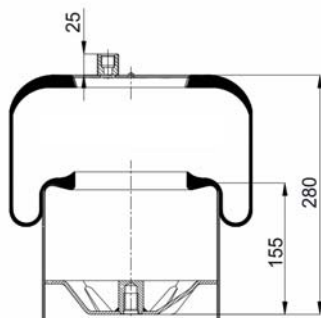

1904390 C24

Complete Air Springs

cross section view

top view / bottom view

OEM PART NUMBER

MB A 942 320 51 21

CROSS REFERENCES

CONTITECH 4390 N P24
FIRESTONE STYLE 1R7Z 440 - 290 D
BLACKTECH RML 95401 C24