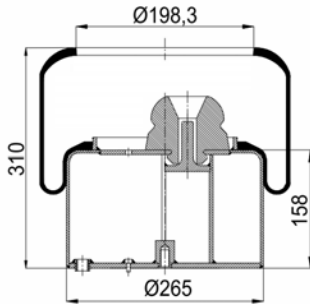

1900762 C

Complete Air Springs

cross section view