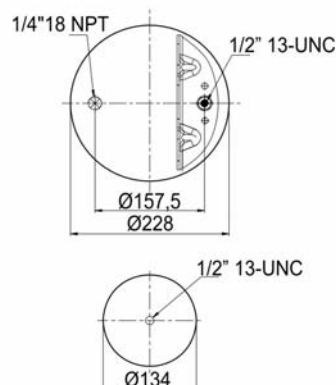

top view / bottom view

OEM PART NUMBER