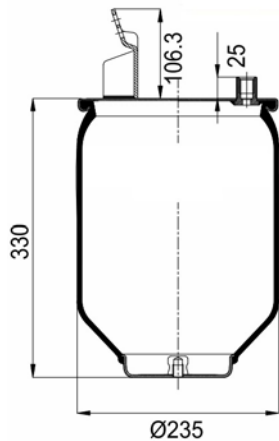

1904543 S

Complete Air Springs

cross section view