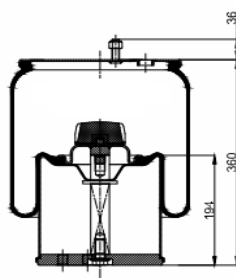

1900940 C1

Complete Air Springs

cross section view