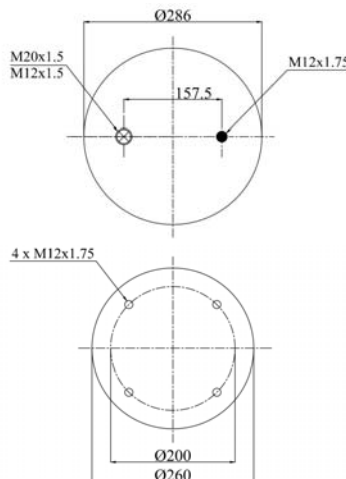

cross section view

top view / bottom view

OEM PART NUMBER

FRUEHAUF M001464
ZORZI 1006552
ROR MERITOR MLF 7161

CROSS REFERENCES

FIRESTONE STYLE	1T19LF-14
FIRESTONE ORDER	W01 M58 8762
DUNLOP F (SPRINGRIDE)	D13 B04
CF GOMMA / PIRELLI	1T 19 E-3 / 201840
GRANNING	17002
BLACKTECH	RML 71304 C