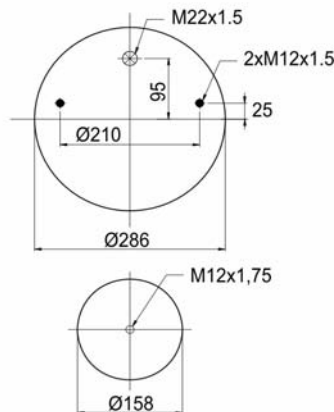

top view / bottom view

OEM PART NUMBER

DAF	067306

CROSS REFERENCES

CONTITECH	811MB/04
BLACKTECH	RML7922-1