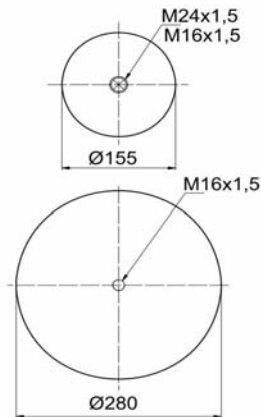

1904737 C5

Complete Air Springs

cross section view

top view / bottom view

OEM PART NUMBER

MERCEDES

A 957 320 01 17

CROSS REFERENCES