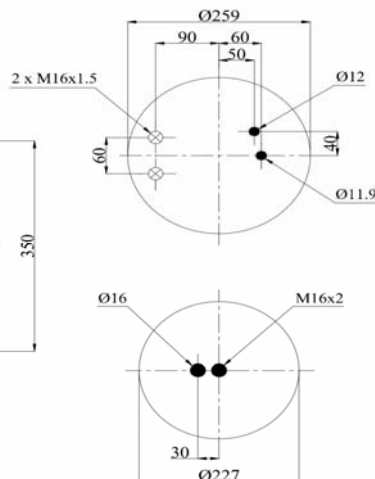

cross section view

top view / bottom view

OEM PART NUMBER