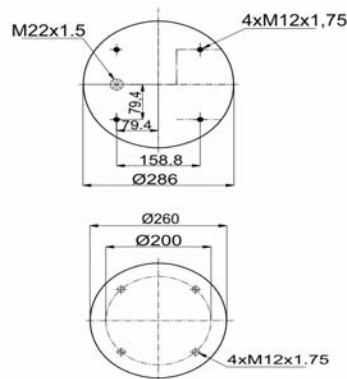

1900811 C2

Complete Air Springs

cross section view

top view / bottom view

OEM PART NUMBER

CAMPANA 50.200.105
CAMPANA 28100006

CROSS REFERENCES

GART D287 / 287.4.522
BLACKTECH RML 7922 C2