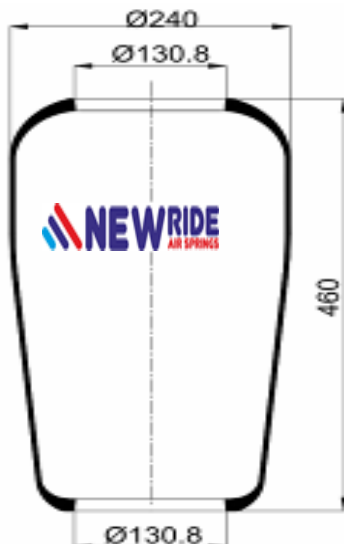

OEM PART NUMBER

CROSS REFERENCES

DUNLOP (UK)	PNP 309070100

1900916

Roll Air Springs

cross section view