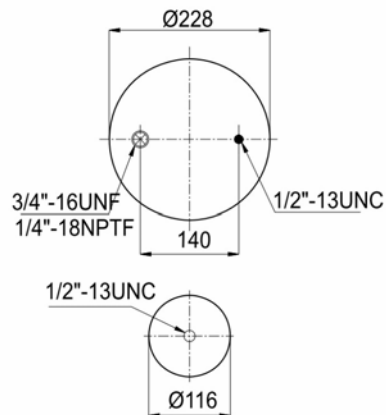

cross section view

top view / bottom view

OEM PART NUMBER

HENDRICKSON

CROSS REFERENCES

CONTITECH	4159 N P01
BLACKTECH	RML 75260-1