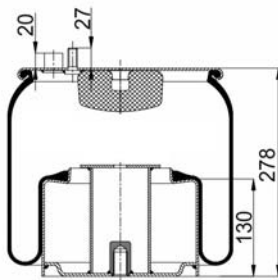

CROSS REFERENCES

CONTITECH 4884 N1 P06
GRANNING 94100
BLACKTECH RML 75995 C6

1904884 CP6

Complete Air Springs

OEM PART NUMBER