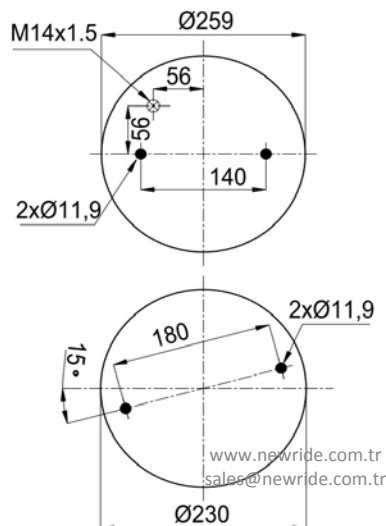

cross section view

top view / bottom view

OEM PART NUMBER

SCANIA BUSSAR 470920 / 1440301

CROSS REFERENCES

FIRESTONE STYLE 1T15VR-3
FIRESTONE ORDER W01 M58 8192
GOODYEAR 1R13 746
GRANNING 92504
BLACKTECH RML 70301 C
AIRTECH 330301