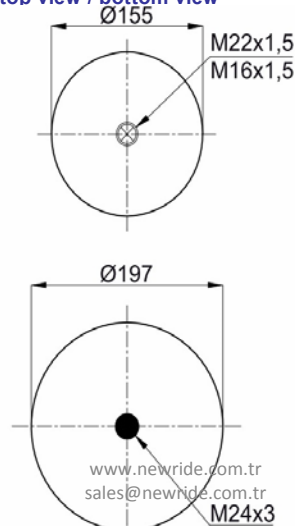

top view / bottom view

OEM PART NUMBER