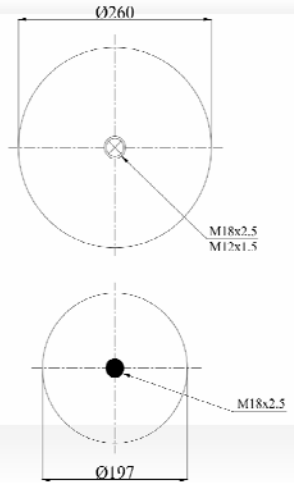

top view / bottom view

OEM PART NUMBER

VOITH H68.237001

CROSS REFERENCES

BLACKTECH RML 93856 C