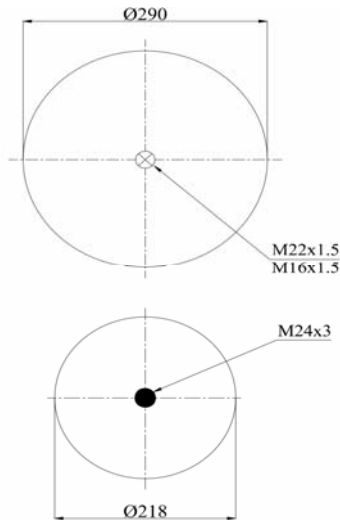

cross section view

top view / bottom view

OEM PART NUMBER

BMC BUSp

53R5900142

CROSS REFERENCES

BLACKTECH

RML 9772 C8