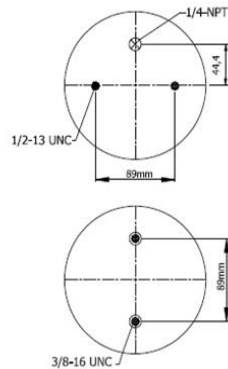

113028

DESCRIPTION

Air Inlet 1/4 NPT
 Blind nuts 3/8-16 UNC
 Top plate bolts 1/2-13 UNC
 top / bottom plate bolts
 Center distance 44.4mm
 Bumper 96mm

2C 220-16

Convuluted Air Springs

cross section view

top view / bottom view