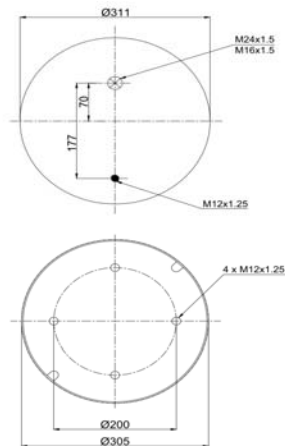

top view / bottom view

OEM PART NUMBER

RENAULT	5.000.815.749
NEWAY	M 00 57 000 G

CROSS REFERENCES

CONTITECH	902 MB
FIRESTONE STYLE	1T19 G-12
FIRESTONE ORDER	W01 M58 9910
BLACKTECH	RML 79910 C