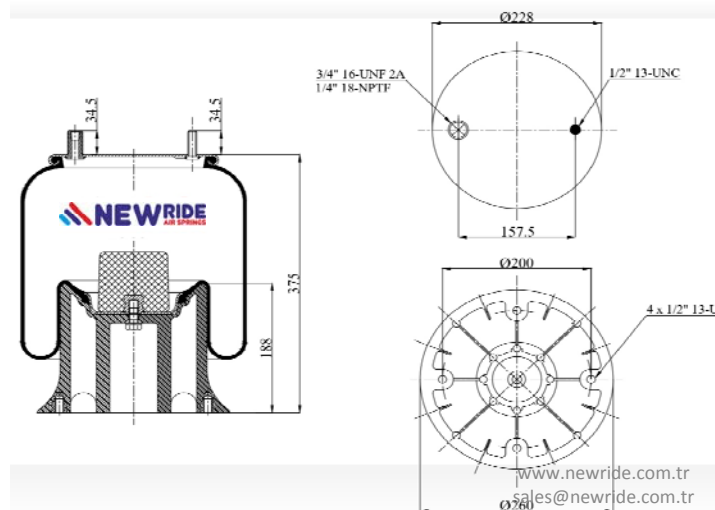

cross section view

top view / bottom view

OEM PART NUMBER

FREUEHAUF UCD-9393-2

CROSS REFERENCES

CONTITECH	9 10-19 P 383
FIRESTONE STYLE	1T15 M-9
FIRESTONE ORDER	W01 358 9394
GOODYEAR	1R12 142/264/278/279/281
BLACKTECH	RML 79394 CP