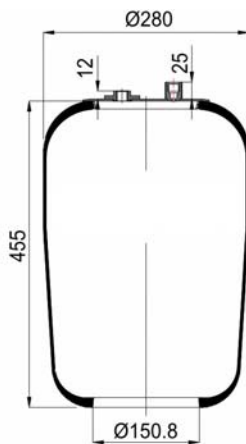

1904183 S2

Complete Air Springs

cross section view