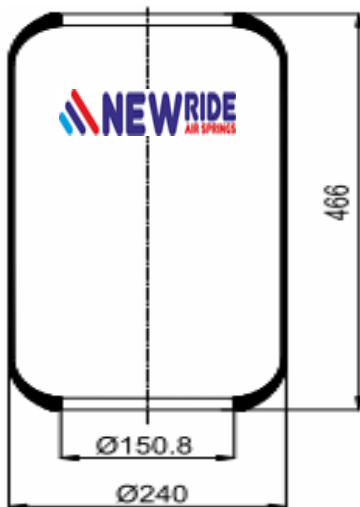

OEM PART NUMBER

MAN

81.43601.0161

CROSS REFERENCES

CONTITECH

1886 N

1901888

Roll Air Springs

cross section view