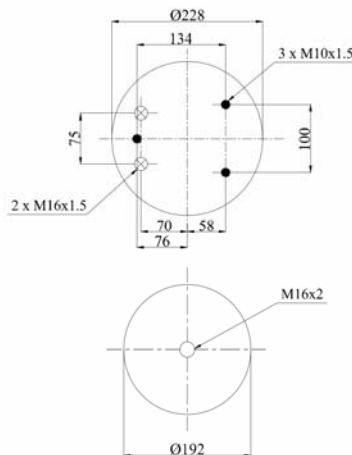

cross section view

top view / bottom view

OEM PART NUMBER

DAF

CROSS REFERENCES

CONTITECH 887 M K1 (variation)
BLACKTECH RML 7998-2 C1