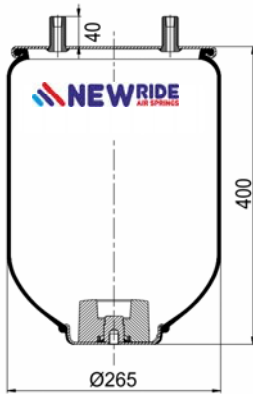

1908709 S

Complete Air Springs

cross section view