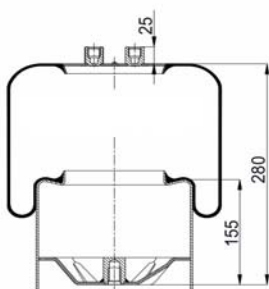

1904390 C2

Complete Air Springs

cross section view