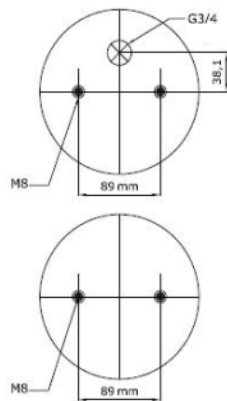

1C 220-01

cross section view

top view / bottom view

CROSS REFERENCES

CONTITECH	FS 200-10 1/4 M8
FIRESTONE	
CF GOMMA PIRELLI	
PHOENIX	SP1B12
DUNLOP	S09100
GART	
GOODYEAR	
BLACKTECH	1C-21-P01
AIRKRAFT	111004

DESCRIPTION

Air Inlet
Blind nuts
Top plate bolts
top / bottom plate bolts
Center distance
Bumper

Convolute Air Springs

1C 220-02

cross section view

top view / bottom view