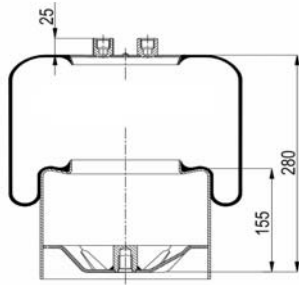

1904390 C22

Complete Air Springs

cross section view