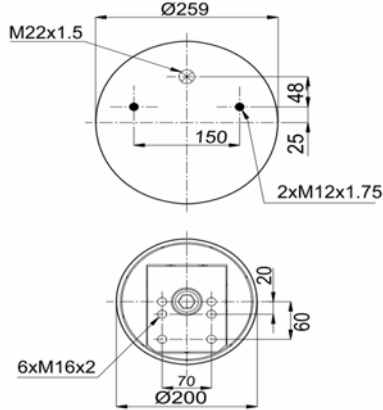

cross section view

top view / bottom view

OEM PART NUMBER

BPW (30) 05.429.43.20.0

CROSS REFERENCES

CONTITECH	941 MB (plastic piston)
FIRESTONE STYLE	1T17D-8.3
FIRESTONE ORDER	W01 M58 8668
PHOENIX	1 DK 21
DUNLOP F (SPRINGRIDE)	D11B33
GOODYEAR	1R11-763
TAURUS	1 TC 300-36 / 206356
GRANNING	16918
BLACKTECH	RML 7052 CP