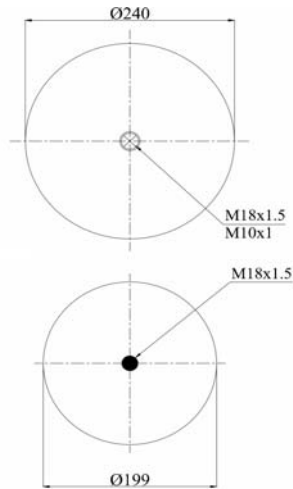

cross section view

top view / bottom view

OEM PART NUMBER

IRIS BUS

5000805999

CROSS REFERENCES

CONTITECH
BLACKTECH

769 MB
RML 9870 C1