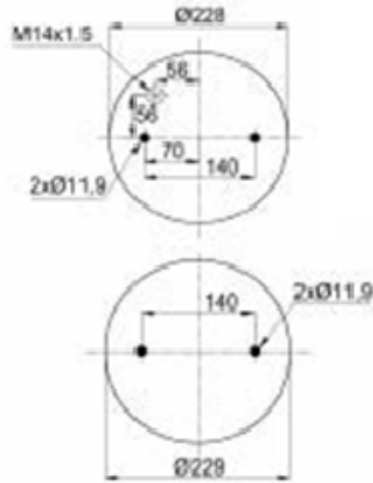

cross section view

top view / bottom view

OEM PART NUMBER

SCANIA BUSSAR

1440302 / 470921 / 488266

CROSS REFERENCES

FIRESTONE STYLE
FIRESTONE ORDER
GOODYEAR
GRANNING
BLACKTECH

1T15VPR-3
W01 M58 8193
1R12 809
92508
RML 70302 C