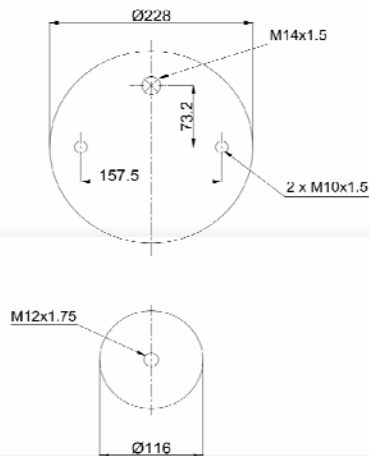

top view / bottom view

OEM PART NUMBER

SCANIA

CROSS REFERENCES

BLACKTECH	RML 77283