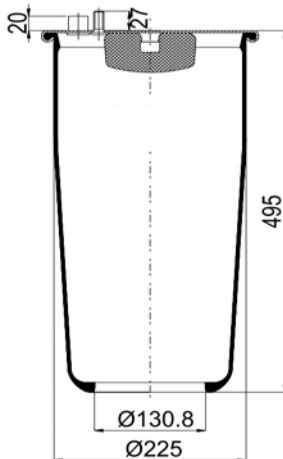

cross section view

CROSS REFERENCES

CONTITECH	4882 N1 P01
DUNLOP F (SPRINGRIDE)	D10 U01
GOODYEAR	1R10-702
GRANNING	94002
BLACKTECH	RML 75993

1904882 C5

Complete Air Springs

OEM PART NUMBER

MAN 81.43601.6036