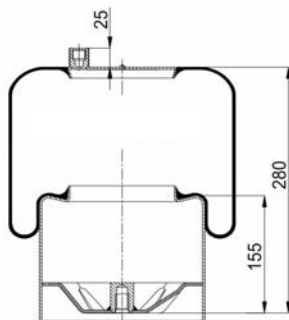

1904390 C21

Complete Air Springs

cross section view