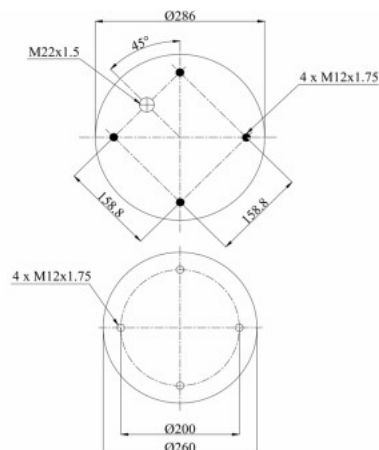

1113 N P01
RML 71113 C
34113 K

1901302 C

Complete Air Springs

cross section view

top view / bottom view

OEM PART NUMBER

SAMRO

H25000361