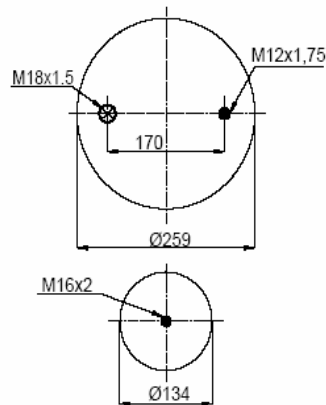

cross section view

top view / bottom view

OEM PART NUMBER

BPW

05.429.41.25.0

CROSS REFERENCES

CONTITECH
GOODYEAR
SPRINGRIDE
GRANNING
BLACKTECH

4941 N P02
1R11-802
D11U45
16241
RML 75052