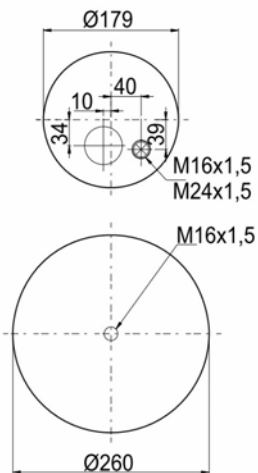

top view / bottom view

OEM PART NUMBER
MB

A 942 320 22 21

CROSS REFERENCES
CONTITECH
GRANNING
BLACKTECH

4183 N P23 (Voss 232)
93918
RML 95294 C23