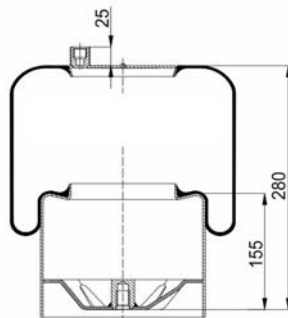

1904390 C1

Complete Air Springs

cross section view