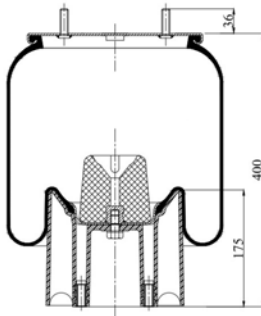

1904157-04 CP1

Complete Air Springs