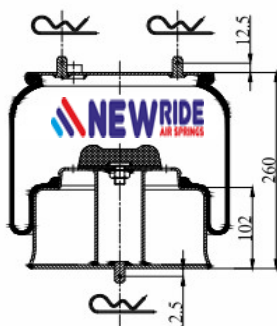

1440303

CROSS REFERENCES

GOODYEAR
BLACKTECH

1R11 833
RML 70303C

1900303 C1

Complete Air Springs

cross section view

top view / bottom view