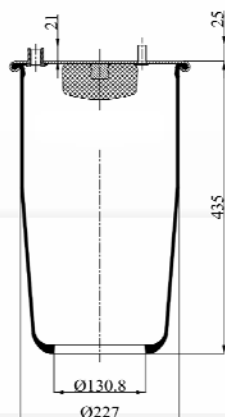

1904862 S1

Complete Air Springs

cross section view