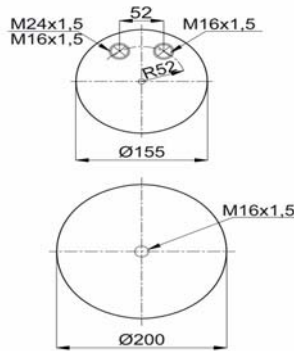

top view / bottom view

OEM PART NUMBER

MB A 942 320 29 21
MB A 942 320 50 21

CROSS REFERENCES

CONTITECH 4390 N P22
FIRESTONE STYLE 1R7Z 440 - 290 B
GRANNING 93916
BLACKTECH RML 95401 C22