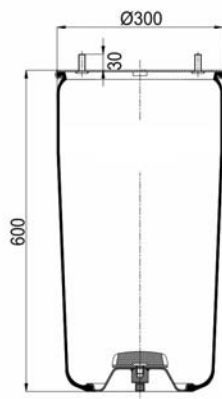

1900942 S

Complete Air Springs

cross section view