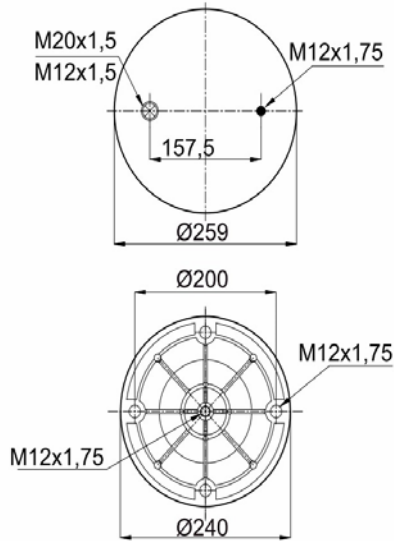

cross section view

top view / bottom view

OEM PART NUMBER

NEWAY	904 572 33
SMB	M078580
SAMRO	H2501869

CROSS REFERENCES

CONTITECH	4157 N P08
FIRESTONE STYLE	1T15MPW7
FIRESTONE ORDER	W01 M58 6317
PHOENIX	1 DK 20 C-2
DUNLOP F (SPRINGRIDE)	D12 B30
GOODYEAR	1R11-773
TAURUS	KR 915-53NW
VIBRACOUSTIC	V 1 DK 20 C-2
GRANNING	15750
BLACKTECH	RML 75268 CP8

1904157 CP9

Complete Air Springs