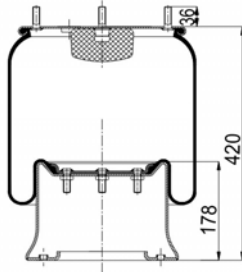

1900813 C

Complete Air Springs