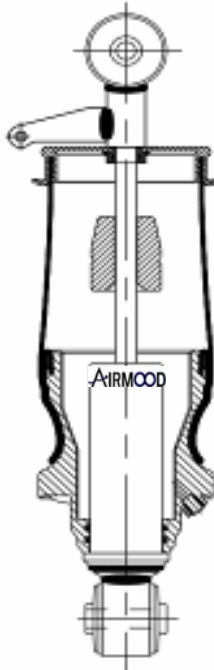

REMARKS

REAR

CROSS REFERENCES

SACHS

A26015 C

Cabin Air Springs

cross section view

OEM PART NUMBER