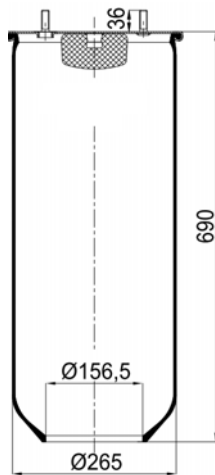

1900948 S

Complete Air Springs

cross section view

top view / bottom view