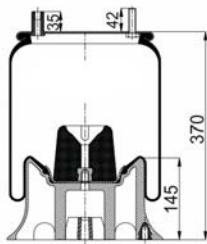

1904156 CP10

Complete Air Springs

cross section view

top view / bottom view

OEM PART NUMBER

HENDRICKSON

HA100016

CROSS REFERENCES