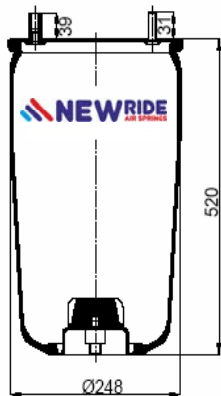

1904941 S2

Complete Air Springs

cross section view