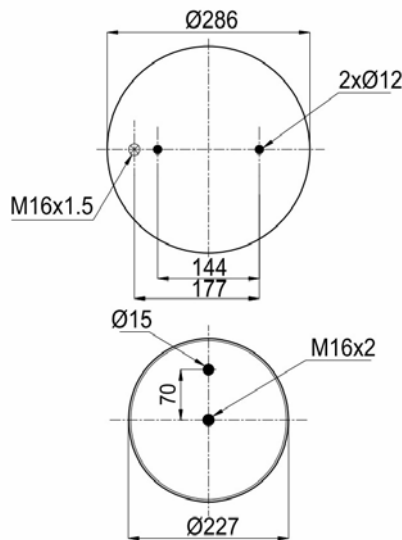

cross section view

top view / bottom view

OEM PART NUMBER

SCANIA 1510195

CROSS REFERENCES

CONTITECH 0195 N P01
BLACKTECH RML 70195 C

1900301 C

Complete Air Springs