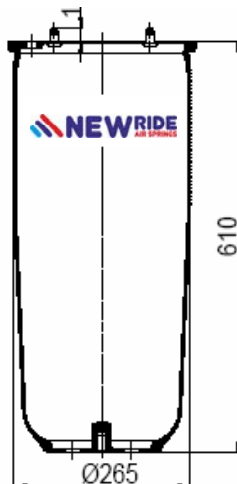

1904913 S4

Complete Air Springs

cross section view