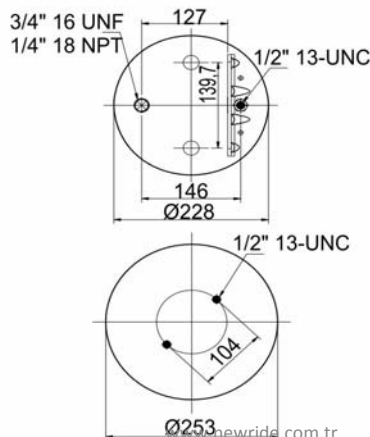

top view / bottom view

CROSS REFERENCES

OEM PART NUMBER