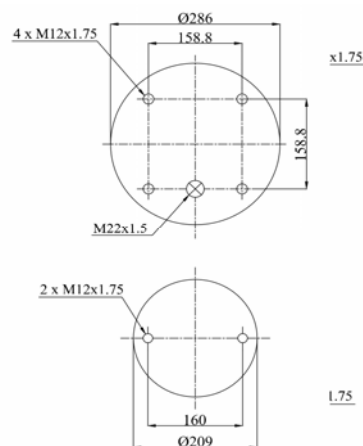

cross section view

top view / bottom view

OEM PART NUMBER

B.P.W 041.03.016.0

CROSS REFERENCES

GART D277/D 277.4.523
BLACKTECH RML 74523 C