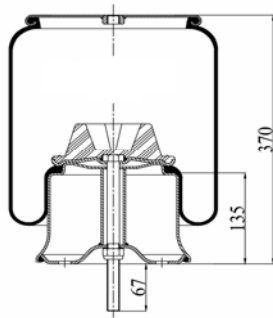

1901480 C

Complete Air Springs