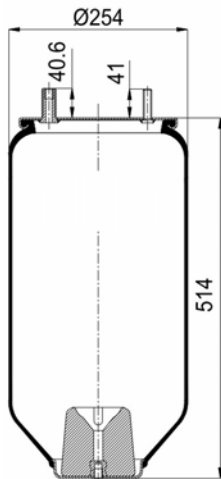

1904159 S1

Complete Air Springs

cross section view