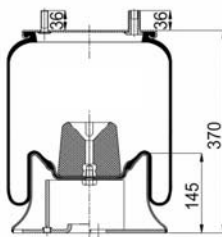

1904156 C9

Complete Air Springs