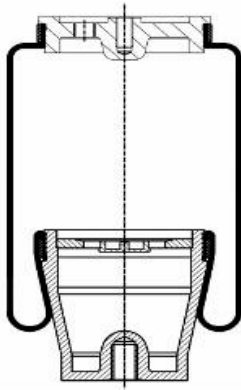

A15520

Cabin Air Springs

cross section view