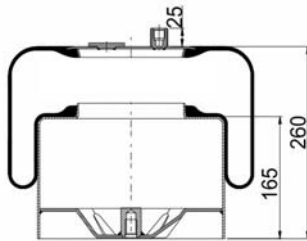

1904187 C21

Complete Air Springs

cross section view