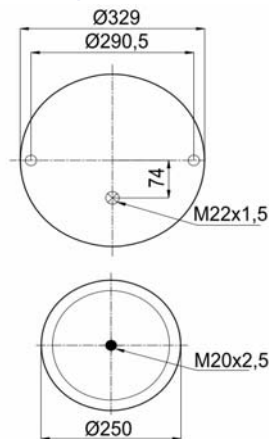

top view / bottom view

OEM PART NUMBER

ZF

CROSS REFERENCES

CONTITECH
BLACKTECH

775 N (Complete)
RML 9886 C