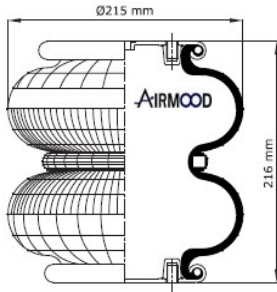

2C 220-03

cross section view

top view / bottom view