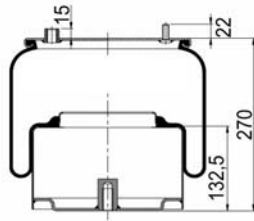

1900836 M2 K1 C

Complete Air Springs