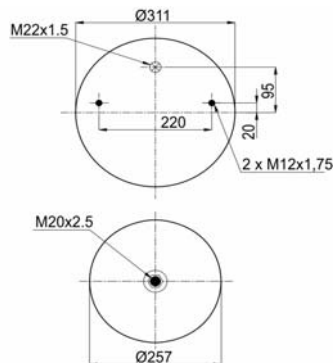

1900725 C2

Complete Air Springs

cross section view

top view / bottom view

OEM PART NUMBER

GIGANT

166 217 / 3653

CROSS REFERENCES