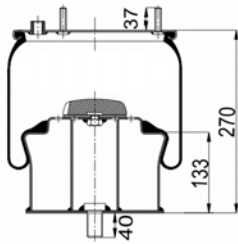

A0836-C11

Complete Air Springs