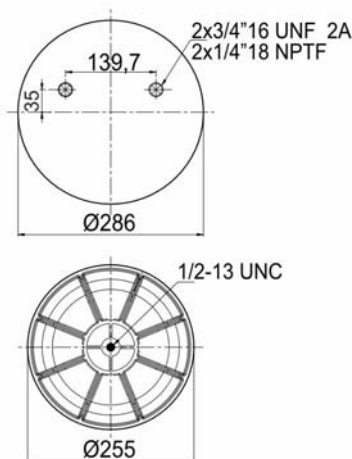

top view / bottom view

OEM PART NUMBER

HENDRICKSON	S 20901
HENDRICKSON	S 21784
HENDRICKSON	AA 250T

CROSS REFERENCES

FIRESTONE STYLE	1T 19 FC-6 / 1T19 LC-6
FIRESTONE ORDER	W01 358 8091
GOODYEAR	1R14 171
BLACKTECH	RML 78091 CP