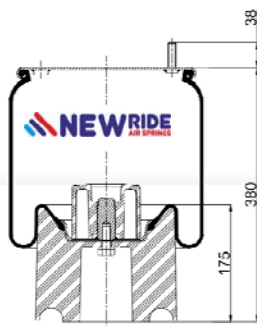

Complete Air Springs

cross section view

top view / bottom view

OEM PART NUMBER

ROR MERITOR 21229214

CROSS REFERENCES

FIRESTONE STYLE 1T17 DJ-7
FIRESTONE ORDER W01 M58 8608
BLACKTECH RML 78608 CP

1908633 C