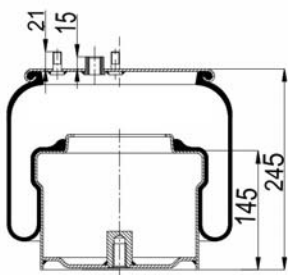

1900889 MC2

Complete Air Springs