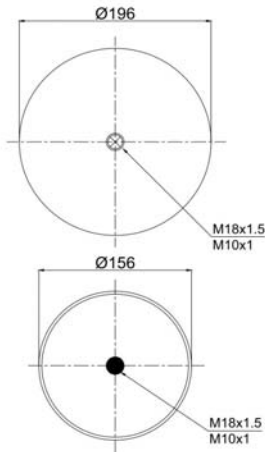

cross section view

top view / bottom view

OEM PART NUMBER

MERCEDES A 667 328 01 01
POUL NFZ A 667 328 01 01

CROSS REFERENCES

CONTITECH 819 MB
GART D296D / 296.1.340
GRANNING 17090
BLACKTECH RML 9920 C