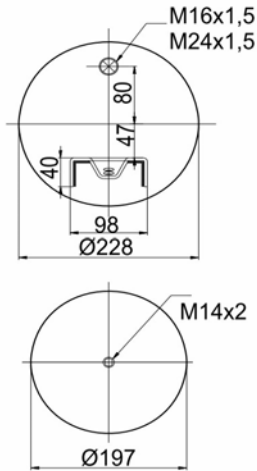

top view / bottom view

OEM PART NUMBER

VOLVO	20427805
VOLVO	20427802
VOLVO	20456158
VOLVO	20582212

CROSS REFERENCES

CONTITECH	7805 N COMPLETE
GRANNING	93915
BLACKTECH	RML 77805 C