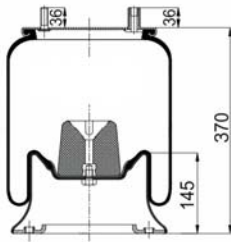

1904156 C6

Complete Air Springs

cross section view

top view / bottom view

OEM PART NUMBER

HENDRICKSON	HA 100001
NEWAY	905.57.075
ROR - ARVIN MERITOR	21215761
ROR - ARVIN MERITOR	21215762
ROR - ARVIN MERITOR	21226046
WEWELER	US 35864 F