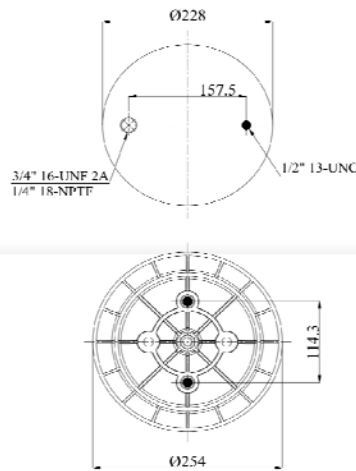

top view / bottom view

OEM PART NUMBER

HENDRICKSON

49048 / 49674 / 49207

CROSS REFERENCES

CONTITECH

9 10-16 P 410

FIRESTONE STYLE

1T15 MT-6

FIRESTONE ORDER
BLACKTECH

W01 358 9466
RML 79466 CP