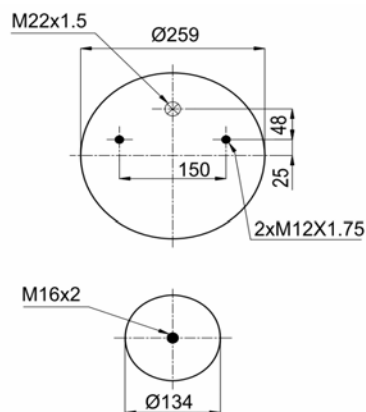

top view / bottom view

OEM PART NUMBER

BPW	05.429.40.72.0
BPW	05.429.42.72.0

CROSS REFERENCES

CONTITECH	951 MB
FIRESTONE STYLE	1T17D-12
FIRESTONE ORDER	W01 M58 8621
GOODYEAR	1R11-704
GRANNING	15959
BLACKTECH	RML 7062