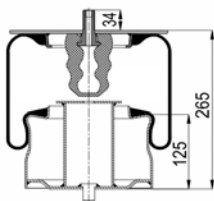

1900817 C1

Complete Air Springs