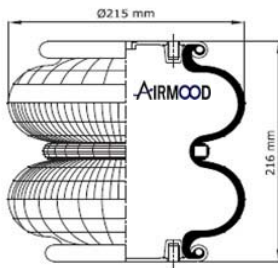

2C 220-04

cross section view

top view / bottom view