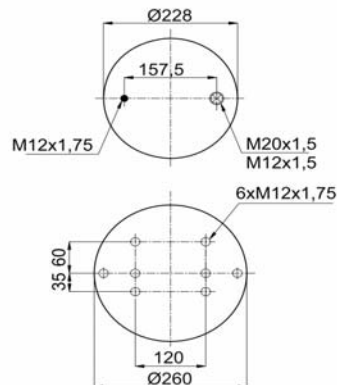

top view / bottom view

OEM PART NUMBER

FRUEHAUF

CROSS REFERENCES

CONTITECH	RML 75260 C10
BLACKTECH