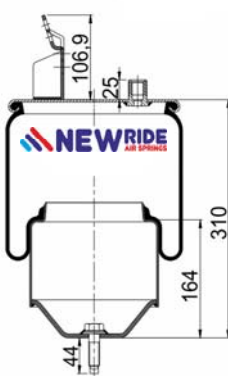

1906608 C

Complete Air Springs

cross section view