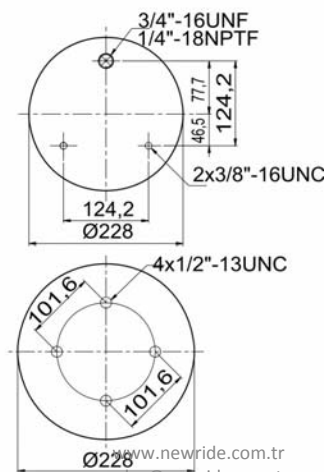

1908800 C

Complete Air Springs

cross section view

top view / bottom view

OEM PART NUMBER

HENDRICKSON 21208

CROSS REFERENCES

FIRESTONE STYLE 1T15 VP-4
FIRESTONE ORDER W01 358 9579
BLACKTECH RML 78800 C