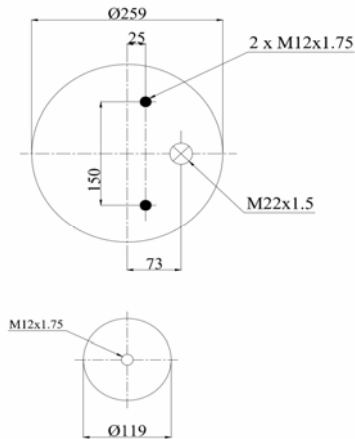

top view / bottom view

OEM PART NUMBER

CROSS REFERENCES

FIRESTONE STYLE	1T 17 CL- 9.5
FIRESTONE ORDER	W01 M58 8643
BLACKTECH	RML 78643