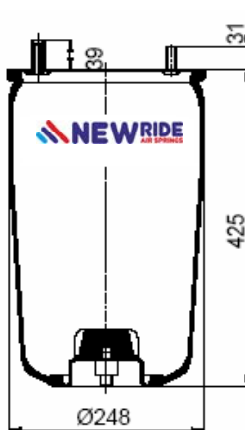

1904940 S2

Complete Air Springs

cross section view