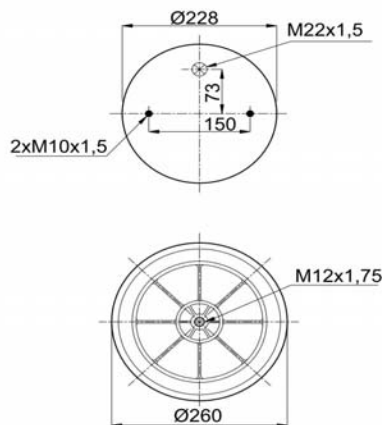

cross section view

top view / bottom view

OEM PART NUMBER

SCHMITZ	7500999
WEWELER	USO6285F

CROSS REFERENCES

FIRESTONE STYLE	1T15 MP 9
FIRESTONE ORDER	W01 M58 8185
PHOENIX	1DK 20 B-1
DUNLOP	D12 B22
GOODYEAR	1R12 749
BLACKTECH	RML 79296 CP