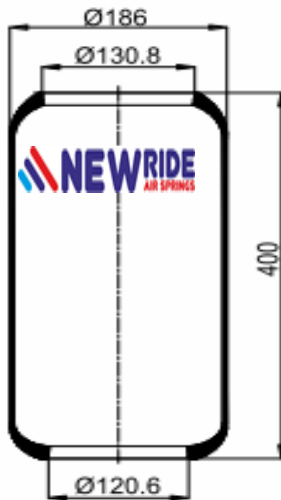

1900453

Roll Air Springs

cross section view

OEM PART NUMBER

VOLVO (B10L)
VOLVO

3.111.277
3.112.775.291

CROSS REFERENCES

DUNLOP UK
FIRESTONE STYLE
FIRESTONE ORDER
GRANNING

A 310950013
1R4U 395-460
W01 095 0453
16166

1900541

Roll Air Springs