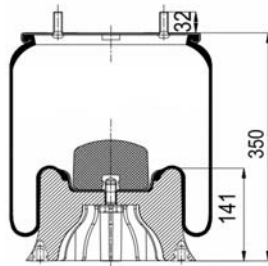

1904022 CP2

Complete Air Springs