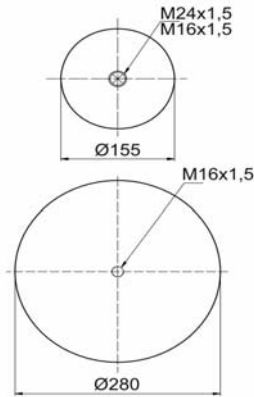

top view / bottom view

OEM PART NUMBER

MERCEDES

A 957 320 03 17

CROSS REFERENCES

CONTITECH
BLACKTECH

4737 N P25
RML 95848 C25