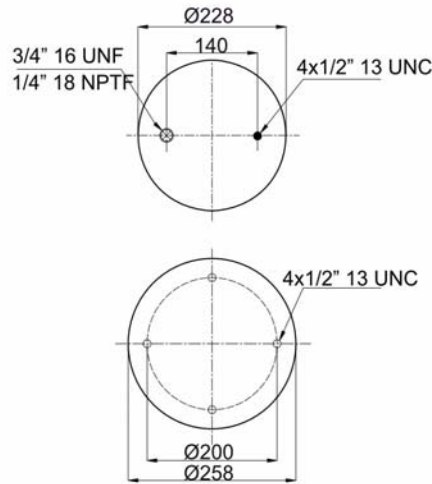

cross section view

top view / bottom view

OEM PART NUMBER
FRUEHAUF

CROSS REFERENCES

CONTITECH
BLACKTECH RML 75260 C16

1904159 CP9

Complete Air Springs