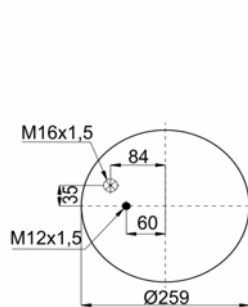

top view / bottom view

OEM PART NUMBER

MAN TGA

81.43601.0155

CROSS REFERENCES

CONTITECH
BLACKTECH

4705 N1 P01
RML 75816-1