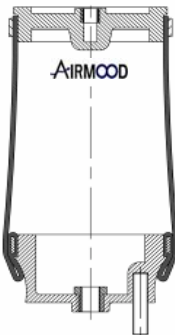

A31053

Cabin Air Springs

cross section view

OEM PART NUMBER

RENAULT G 340 Ti 5.010.092.916E

REMARKS

FRONT-REAR
CABIN SPRINGS

CROSS REFERENCES

CONTITECH SZ50-8
GRANNING 15512