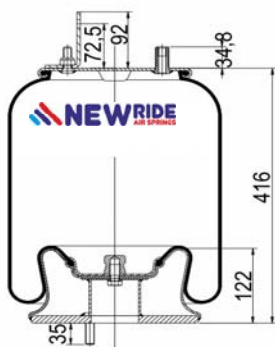

1909371 C

Complete Air Springs

cross section view