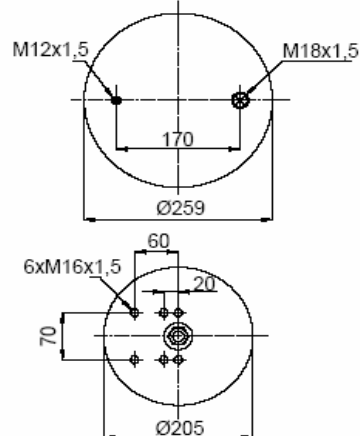

top view / bottom view

OEM PART NUMBER