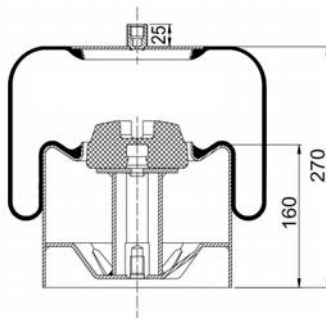

1904737 C21

Complete Air Springs

cross section view