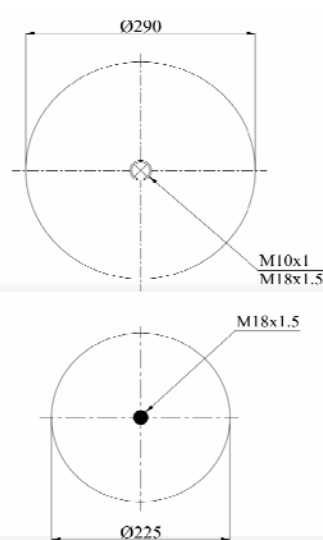

CROSS REFERENCES

BLACKTECH

RML 9772 C4

1900661 C6

Complete Air Springs

cross section view

top view / bottom view

OEM PART NUMBER