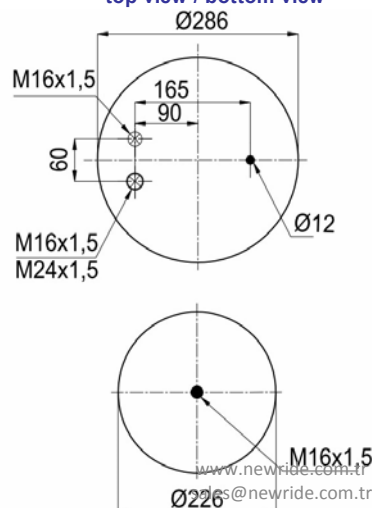

top view / bottom view

CROSS REFERENCES

OEM PART NUMBER