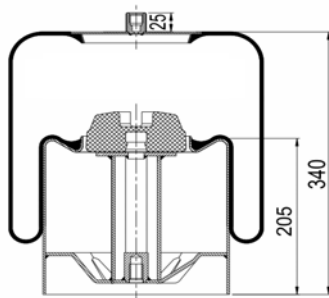

1904838 C3

Complete Air Springs

cross section view