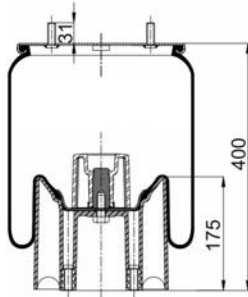

1904157 CP4

Complete Air Springs