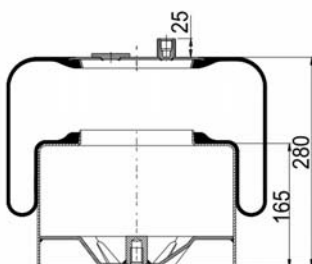

1904183 C1

Complete Air Springs

cross section view