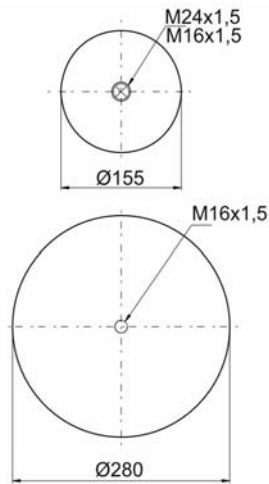

A 974 328 01 01
A 974 328 00 01

CROSS REFERENCES

CONTITECH
GRANNING
BLACKTECH

4757 N2
94005
RML 95868-2

1904757 C1

Complete Air Springs

cross section view

top view / bottom view