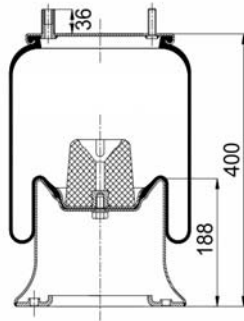

1904159 C3

Complete Air Springs