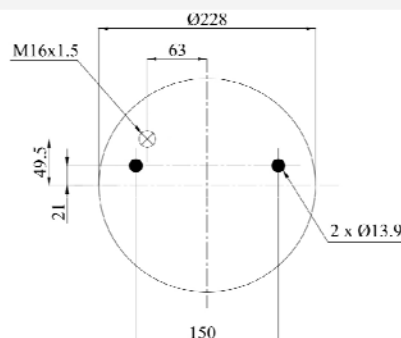

cross section view

top view / bottom view

CROSS REFERENCES

OEM PART NUMBER