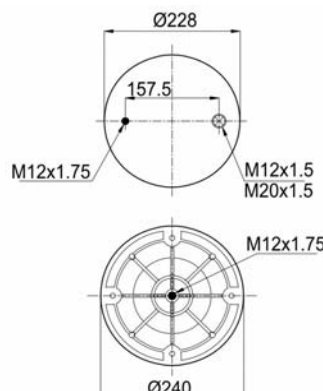

1904544 CP

Complete Air Springs

cross section view

top view / bottom view

OEM PART NUMBER

FRUEHAUF 078580

CROSS REFERENCES

CONTITECH RML 74544 CP
BLACKTECH