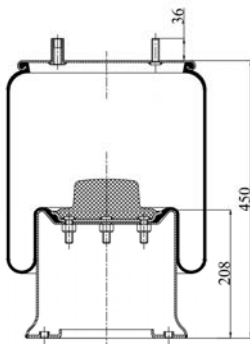

1901304 C

Complete Air Springs

cross section view