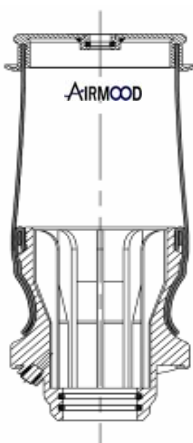

A26057

Cabin Air Springs

cross section view