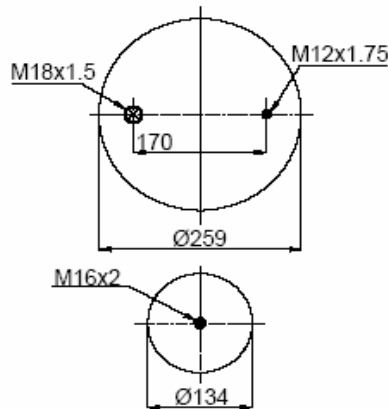

top view / bottom view

OEM PART NUMBER

BPW	05.429.41.56.0

CROSS REFERENCES

CONTITECH	4940 N P02
GOODYEAR	1R11-799
SPRINGRIDE	D11U42
GRANNING	15905
BLACKTECH	RML 75051