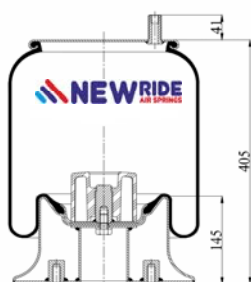

1909265 CP

Complete Air Springs

cross section view