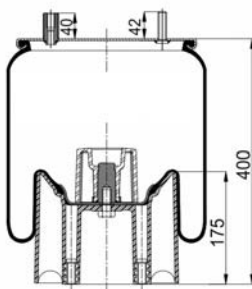

1904157 CP8

Complete Air Springs

OEM PART NUMBER

NEWAY	904 572 33
SMB	M078580
SAMRO	H2501869

CROSS REFERENCES

CONTITECH	4157 N P08
FIRESTONE STYLE	1T15MPW7
FIRESTONE ORDER	W01 M58 6317
PHOENIX	1 DK 20 C-2
DUNLOP F (SPRINGRIDE)	D12 B30
GOODYEAR	1R11-773
TAURUS	KR 915-53NW
VIBRACOUSTIC	V 1 DK 20 C-2
GRANNING	15750
BLACKTECH	RML 75268 CP8

1904157 CP9

Complete Air Springs

OEM PART NUMBER

WEWELER	US 07074F
ROR - ARVIN MERITOR	2122 2442

CROSS REFERENCES

CONTITECH	4157 N P09
FIRESTONE STYLE	1T15MPW7
FIRESTONE ORDER	W01 M58 7074
PHOENIX	1 DK 21 A-31
DUNLOP F (SPRINGRIDE)	D12B17
GOODYEAR	1R11-106
CF GOMMA	1T 300-38 / 205598
TAURUS	KR 915 - 54
VIBRACOUSTIC	V 1 D 21 A-31
GRANNING	15732
BLACKTECH	RML 75268 CP9

1904157 CP10

Complete Air Springs

OEM PART NUMBER

ACERBI	128140028
ACERBI	800449526
FRUEHAUF	UJB 0975
SMB	M060924

CROSS REFERENCES

CONTITECH	4157 N P10
FIRESTONE STYLE	1T15MPW7/W01 M58 6315
FIRESTONE ORDER	1 DK 21 A-51
PHOENIX	1 DK 21 A-51
DUNLOP F (SPRINGRIDE)	D12B19
GOODYEAR	1R11-772
TAURUS	KR 915 - 51
VIBRACOUSTIC	V 1 D 20 A-51
GRANNING	15769
BLACKTECH	RML 75268 CP10