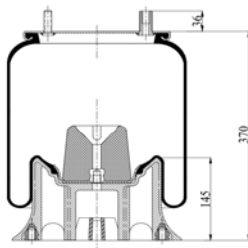

1904156 CP10

Complete Air Springs

OEM PART NUMBER

HENDRICKSON

HA100016

CROSS REFERENCES

CONTITECH
GRANNING
BLACKTECH

4156 N P10
16081
RML 75267 CP10

1904156 CP13 METRIC

Complete Air Springs

OEM PART NUMBER

HENDRICKSON

CROSS REFERENCES

CONTITECH
BLACKTECH

4156 N P10 (Metric)
RML75267C13

1904156 CP14

Complete Air Springs

OEM PART NUMBER

NEWAY
HENDRICKSON
TRANSPART
ROR-Arvin Meritor
WEWELER
WEWELER

905 570 27 / 905 570 75
B 2066
520 728
2120 8939
US 09361F
US 97306

CROSS REFERENCES

CONTITECH
PHOENIX
GRANNING
BLACKTECH

4156 N P14
1 DK 23 K-9082
1359 / 1528
RML 75267 CP14