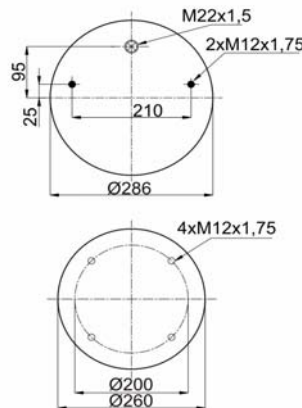

cross section view

top view / bottom view

OEM PART NUMBER

SAF

CROSS REFERENCES

CONTITECH	4810 N P05
FIRESTONE STYLE	1T19L-7
FIRESTONE ORDER	W01 M58 6338
PHOENIX	1 D28 A-10
DUNLOP F (SPRINGRIDE)	D13 B25
GOODYEAR	1R14-730
CF GOMMA	1T19 E1 - 205456
VIBRACOUSTIC	V 1 D28 A-10
GRANNING	16092
BLACKTECH	RML 75921 C5