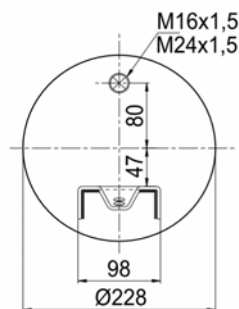

RML 77433 C

1907804 S

Complete Air Springs

cross section view

top view / bottom view

OEM PART NUMBER

CROSS REFERENCES

CONTITECH