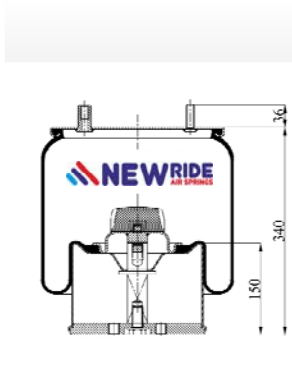

1904960 C2

Complete Air Springs

cross section view