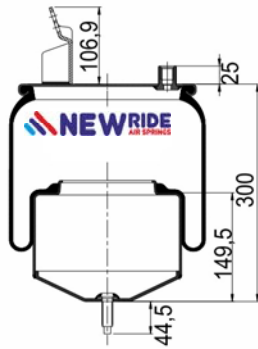

1906606 C1

Complete Air Springs

cross section view