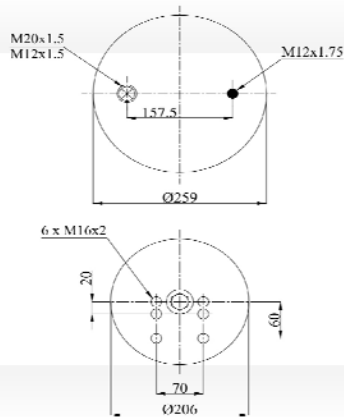

top view / bottom view

OEM PART NUMBER

CROSS REFERENCES

CONTITECH
BLACKTECH

4960 N P02 (with metal piston)
RML 75071 C