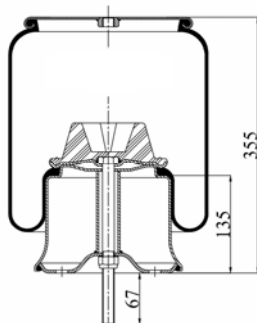

1901420 C

Complete Air Springs