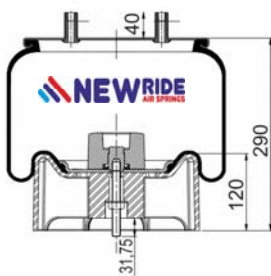

1908091 CP

Complete Air Springs

cross section view