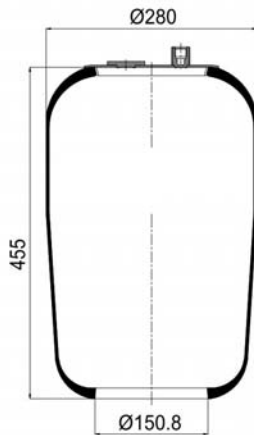

1904183 S1

Complete Air Springs

cross section view