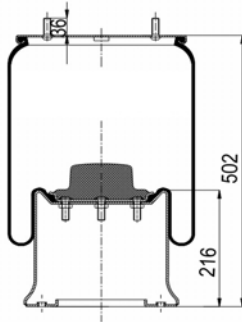

1900912 C1

Complete Air Springs

OEM PART NUMBER

CROSS REFERENCES

CONTITECH	912 N P01
FIRESTONE STYLE	1T19L-14
FIRESTONE ORDER	W01 M58 8502
GOODYEAR	1R14-728
PHOENIX	1 D 28 D-10
GRANNING	15669
AIRTECH	3912 K
BLACKTECH	RML 7023 C1