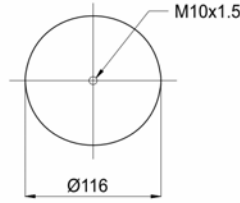

top view / bottom view

OEM PART NUMBER

MAN	81.43601.6023
MAN	81.43601.6050
MAN	81.43601.6054
BREDA MENARINI	178 739
NEOPLAN	1021 215 00
NEOPLAN	1021 005 00

CROSS REFERENCES

CONTITECH	909 NTB
FIRESTONE STYLE	1T15L-6
FIRESTONE ORDER	W01 M58 0687
PHOENIX	1 D 23 B-1
GOODYEAR	1R12-709
CF GOMMA	1T 320 S / 89753
TAURUS	B 151
BLACKTECH	RML 7010 SP
AIRTECH	3909 T S4