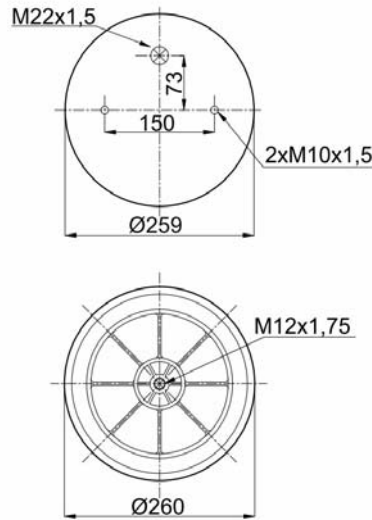

top view / bottom view

OEM PART NUMBER

SCHIMITZ	750 999
SCHIMITZ	014 892
WEWELER	US 06285

CROSS REFERENCES

CONTITECH	4158 N P03
FIRESTONE STYLE	1T15MPW-9
FIRESTONE ORDER	W01 M58 8185
PHOENIX	1 DK 20 B1
DUNLOP F (SPRINGRIDE)	D12B22
GOODYEAR	1R11-749
VIBRACOUSTIC	V 1DK 20 B1
GRANNING	15657
BLACKTECH	RML 75269 CP