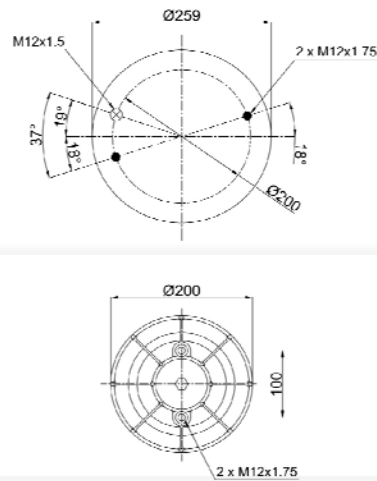

Complete Air Springs

cross section view

top view / bottom view

OEM PART NUMBER

ROR MERITOR 21229214

CROSS REFERENCES

FIRESTONE STYLE 1T17 DJ-7
FIRESTONE ORDER W01 M58 8608
BLACKTECH RML 78608 CP

1908633 C