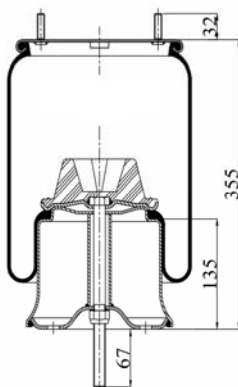

1901421 C

Complete Air Springs