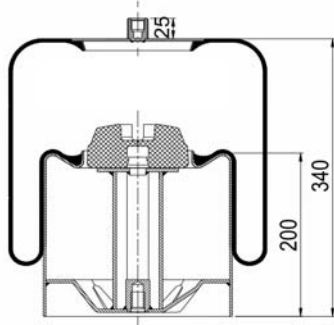

1904838 C2

Complete Air Springs

cross section view