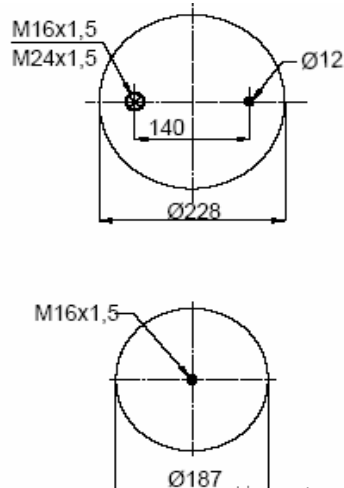

1904915 C6

Complete Air Springs

cross section view

top view / bottom view

OEM PART NUMBER

RENAULT (MAGNUM)	5.010.294.309
SAMRO	H2501122

CROSS REFERENCES

CONTITECH	4915 N P06
GRANNING	16232
BLACKTECH	RML 75026 C6