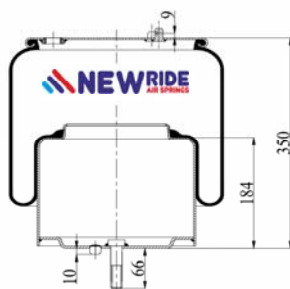

1908633 C

Complete Air Springs