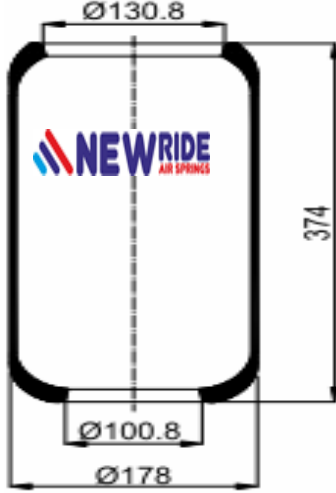

1901788

Roll Air Springs

cross section view