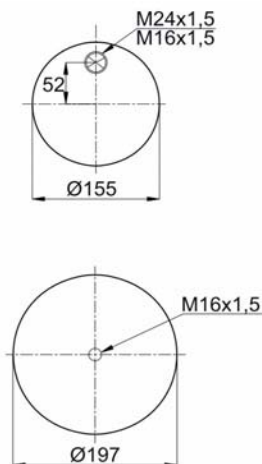

top view / bottom view

OEM PART NUMBER

MB A 942 320 06 21

CROSS REFERENCES

CONTITECH 4391 N P01
BLACKTECH RML 95402 C1