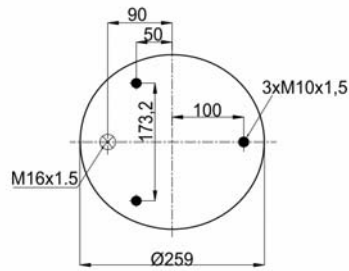

top view / bottom view

OEM PART NUMBER

DAF 0 67 504

CROSS REFERENCES

FIRESTONE STYLE	1T17AR-4.5
FIRESTONE ORDER	W01 M58 0776
BLACKTECH	RML 7947-11