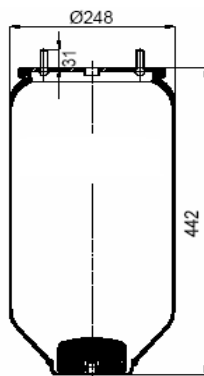

1904004 S

Complete Air Springs

cross section view