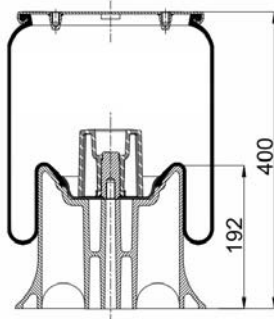

1904158 CP3

Complete Air Springs

cross section view