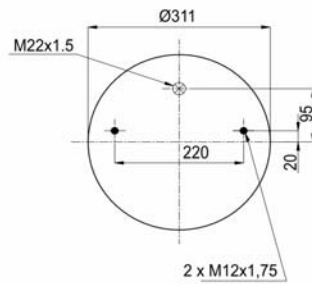

OEM PART NUMBER

GIGANT

246 149 / 3653

CROSS REFERENCES

CONTITECH	725 N P01
PHOENIX	1 DF 32
DUNLOP F (SPRINGRIDE)	D14U38
GOODYEAR	1R14-704
CF GOMMA	1 TCS 360-45 / 202964
TAURUS	UR 836-11
BLACKTECH	RML 7836