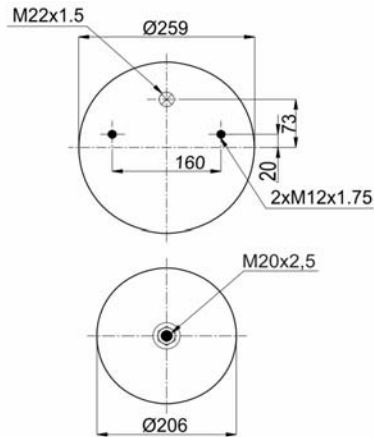

166 225 / 3053

CROSS REFERENCES

CONTITECH
BLACKTECH

724 N P01 (Complete)
RML 7835 C2

1900724 C3

Complete Air Springs

cross section view

top view / bottom view