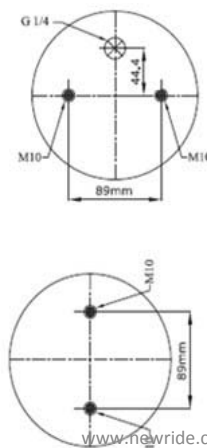

2C 220-02

Convuluted Air Springs

cross section view   top view / bottom view

CROSS REFERENCES

CONTITECH	FD 200-19 1/4 M10
FIRESTONE	
CF GOMMA PIRELLI	
PHOENIX	
DUNLOP	
GART	
GOODYEAR	
BLACKTECH	
AIRKRAFT	113549
DESCRIPTION	

DESCRIPTION

Air Inlet   G 1/4
Blind nuts   M10
Top plate bolts
top / bottom plate bolts
Center distance   44.4mm
Bumper