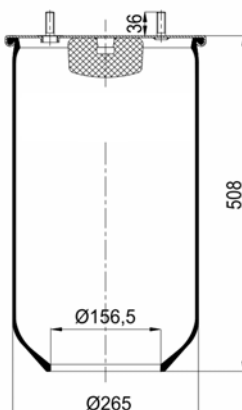

1900813 S

Complete Air Springs

cross section view

top view / bottom view