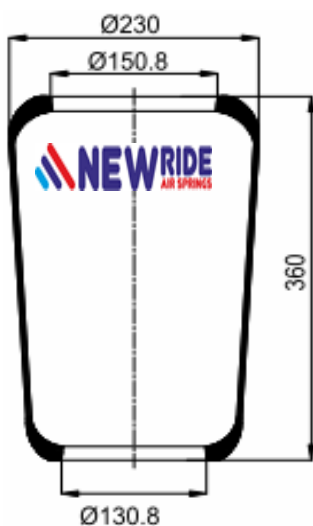

OEM PART NUMBER

MAN (SERIES TGA)

81.43601.0163

CROSS REFERENCES

CONTITECH

1888 N

1901924-1

Roll Air Springs

cross section view