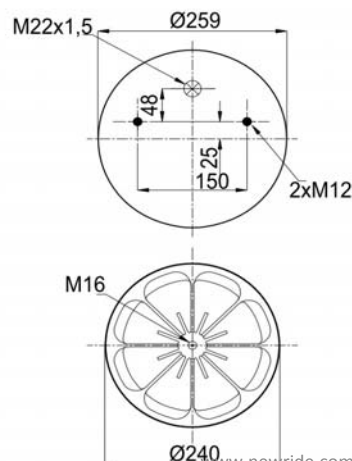

4022 N P03
1T15 BS-6
W01 M58 6367
1DK 22 E-9
D12 B14
1R11- 714
1T300-37 / 206340
16099
RML 75133 CP3

1904022 CP5

Complete Air Springs

cross section view

top view / bottom view

OEM PART NUMBER

CROSS REFERENCES