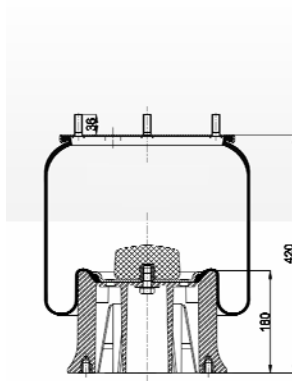

811 MB (variation)
RML 7922 C1

1900811 CP

Complete Air Springs

cross section view

top view / bottom view

OEM PART NUMBER

CAMPANA
CAMPANA

50.200.105
28100006