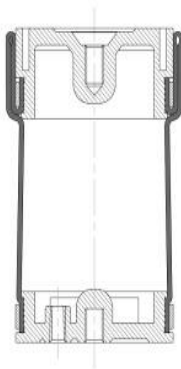

A1704

Cabin Air Springs

cross section view