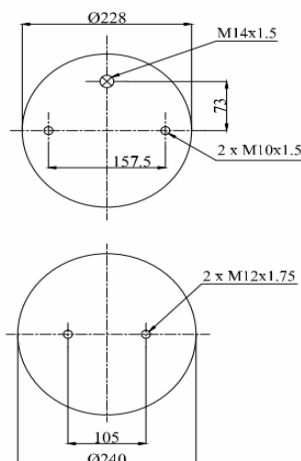

cross section view

top view / bottom view

OEM PART NUMBER