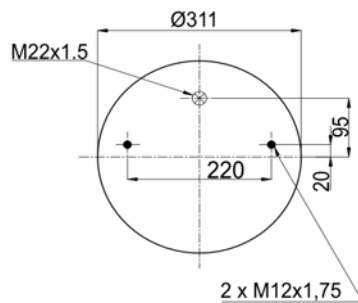

top view / bottom view

OEM PART NUMBER

GIGANT

247 100 / 3671

CROSS REFERENCES

CONTITECH
BLACKTECH

752 N P01
RML 7863