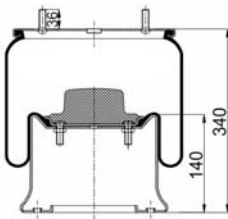

1904810 C5

Complete Air Springs