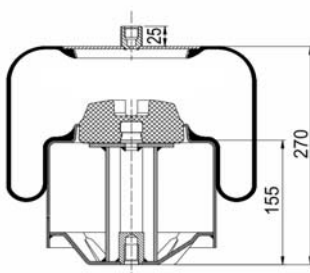

A 942 320 37 21

CROSS REFERENCES

CONTITECH
BLACKTECH

4737 N P21
RML 95848 C21

1904737 C22

Complete Air Springs

cross section view

top view / bottom view