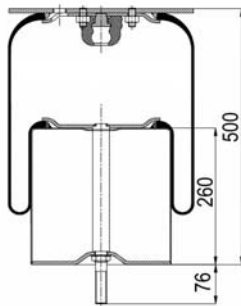

1900775 C

Complete Air Springs

cross section view