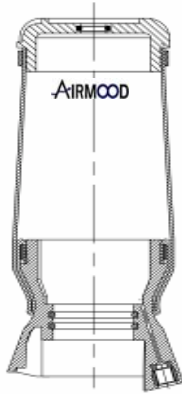

A78017

Cabin Air Springs

cross section view