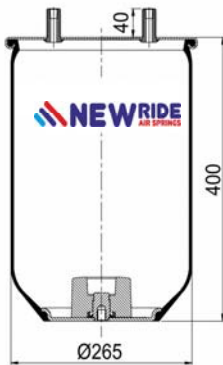

1908091 S

Complete Air Springs

cross section view