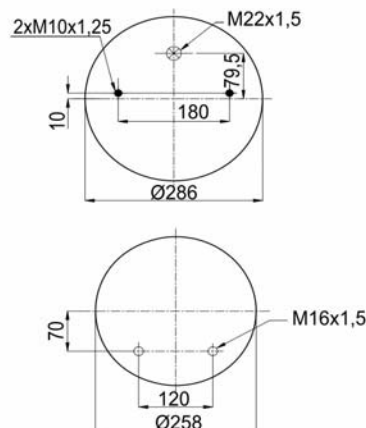

cross section view

top view / bottom view

OEM PART NUMBER