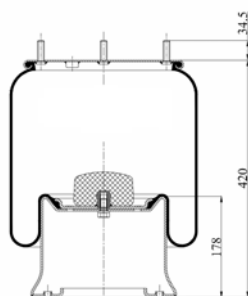

1900811 C3

Complete Air Springs