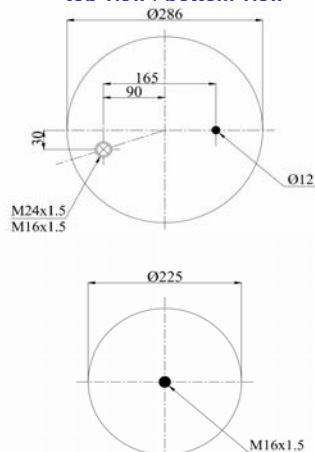

cross section view

top view / bottom view

OEM PART NUMBER

RENAULT 5.010.600.439
VOLVO 20 726 769

CROSS REFERENCES

CONTITECH 4911 N P06
BLACKTECH RML 75022 C6