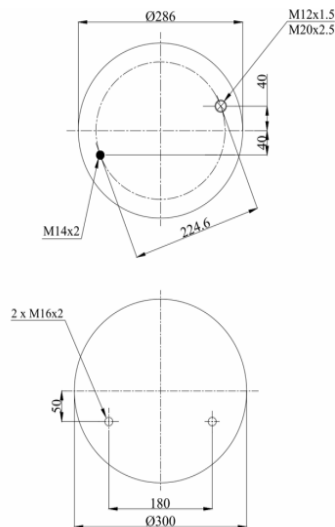

cross section view

top view / bottom view

OEM PART NUMBER

KAISER	F01008697

CROSS REFERENCES

DUNLOP F (SPRINGRIDE)	D13 B15D
GOODYEAR	1R13-724
BLACKTECH	RML 71315 C

1901315 C1

Complete Air Springs