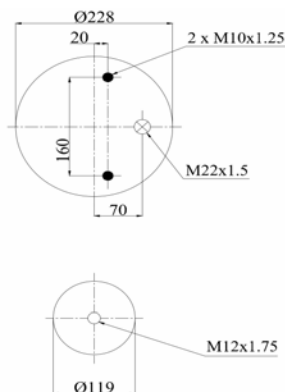

top view / bottom view

OEM PART NUMBER

BPW	
CAMPANA	

CROSS REFERENCES

GART	D278H 278.4.512 (without piston)
BLACKTECH	RML 74512