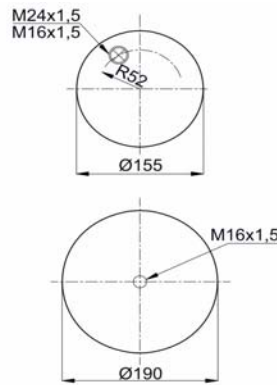

1904390 C4

Complete Air Springs

cross section view

top view / bottom view

OEM PART NUMBER

MB A 942 320 03 21

CROSS REFERENCES

CONTITECH	4390 N P04
CF GOMMA	1 VSC - 285 30 / 206781
GRANNING	16156
BLACKTECH	RML 95401 C4