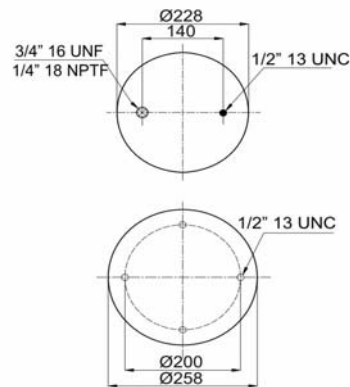

cross section view

top view / bottom view

OEM PART NUMBER

HENDRICKSON

CROSS REFERENCES

CONTITECH	4159 N P08
FIRESTONE STYLE	1T15M-9
FIRESTONE ORDER	W01 358 9191
GOODYEAR	1R12-281
BLACKTECH	RML 75260 C8