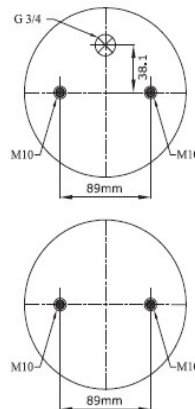

top view / bottom view

CONTITECH FD 200-19 3/4 M10
FIRESTONE
CF GOMMA PIRELLI T20
PHOENIX SP2B12R-1
DUNLOP S09202
GART
GOODYEAR
BLACKTECH 2C-21-P07
AIRKRAFT 113005

DESCRIPTION

Air Inlet G 3/4
Blind nuts M10
Top plate bolts
top / bottom plate bolts
Center distance 38.1mm
Bumper

2C 220-08

Convuluted Air Springs

cross section view

CROSS REFERENCES