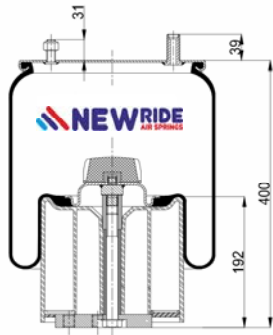

1904941 CP2

Complete Air Springs

cross section view