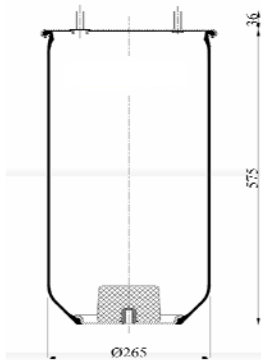

1904580 S

Complete Air Springs

cross section view