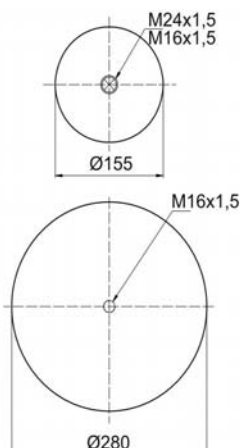

top view / bottom view

OEM PART NUMBER