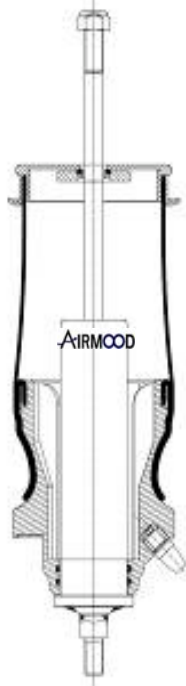

CROSS REFERENCES

A58003 C

Cabin Air Springs

cross section view