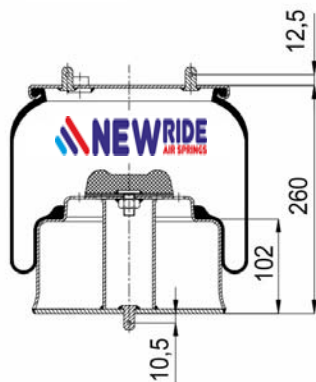

1900303 C

Complete Air Springs