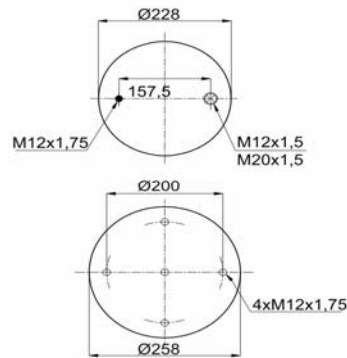

1904156 C7

Complete Air Springs

cross section view

top view / bottom view

OEM PART NUMBER

FRUEHAUF	
ROR	

CROSS REFERENCES

CONTITECH	4156 N P07
BLACKTECH	RML 75267 C7