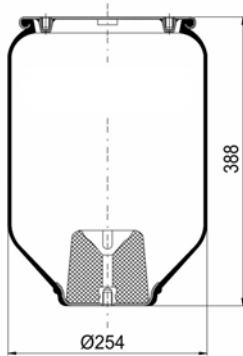

1904154 S

Complete Air Springs

cross section view