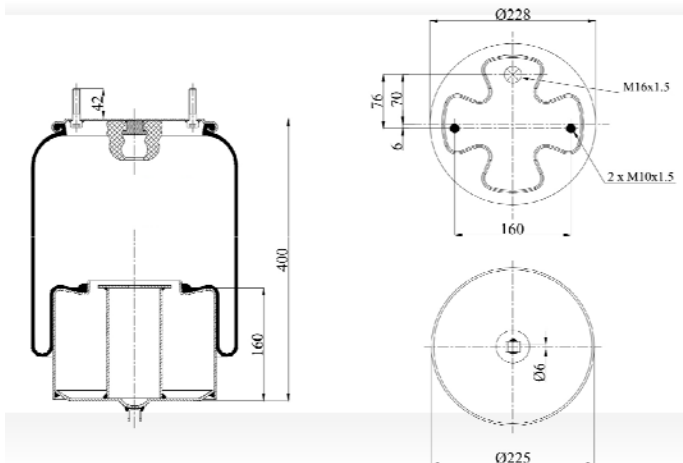

top view / bottom view

1904760 C

Complete Air Springs

cross section view