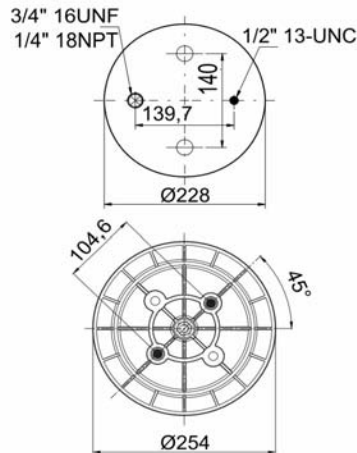

top view / bottom view

OEM PART NUMBER

DAYTON	352 - 9213
NAVISTAR	1660581 C-1
NAVISTAR	501559 C-1
NAVISTAR	501559 C-2

CROSS REFERENCES

FIRESTONE STYLE	1T15 M6
FIRESTONE ORDER	W01 358 9213
CONTITECH	9 10 - 16P 441
GOODYEAR	1R12 090
BLACKTECH	RML 79213 CP