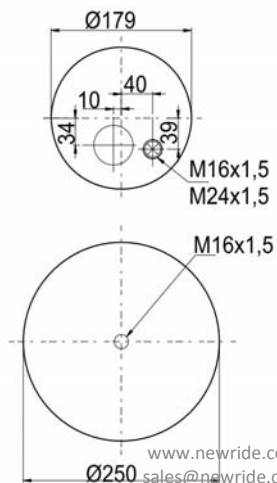

top view / bottom view

OEM PART NUMBER