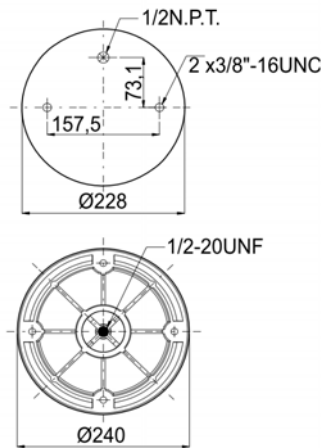

top view / bottom view

OEM PART NUMBER

FODEN	3100248000

CROSS REFERENCES

CONTITECH	910 - 14P 312
FIRESTONE STYLE	1T15 M-4
FIRESTONE ORDER	W01 358 9069
GOODYEAR	1R12 069 / 1R12 669
TAURUS	KR 504-9069
GRANNING	15747
BLACKTECH	RML 79069 CP