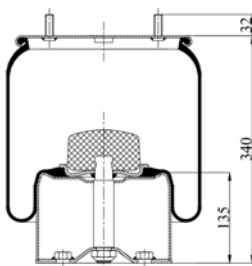

Complete Air Springs

cross section view

top view / bottom view

OEM PART NUMBER

GIGANT	3042
--------	------

CROSS REFERENCES

CONTITECH	4007 N P01 (with piston)
BLACKTECH	RML 73042 C

1904008 S