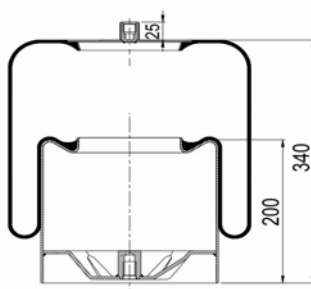

1904813 C7

Complete Air Springs

OEM PART NUMBER

SCANIA	1865755
SCANIA	255293
SCANIA	255295
SCANIA	325748
SCANIA	1107674
SCANIA	1314906
SCANIA	298568

CROSS REFERENCES

CONTITECH	4813 N P07
FIRESTONE STYLE	1T19L-11
FIRESTONE ORDER	W01 M58 7358
PHOENIX	1 D28 B-9
DUNLOP F (SPRINGRIDE)	D13 B10
GOODYEAR	1R14-727
CF GOMMA	1T19 E2-2BR
TAURUS	KR 622-01
VIBRACOUSTIC	V 1 D28 B-9
GRANNING	15653
BLACKTECH	RML 75924 C

1904838 S

Complete Air Springs

top view / bottom view

OEM PART NUMBER

MERCEDES	A 946 328 00 01

CROSS REFERENCES

CONTITECH	4838 N
BLACKTECH	RML 95949

1904838 C1

Complete Air Springs

cross section view

OEM PART NUMBER

MERCEDES	A 946 320 04 21
PAUL NFZ	A 946 320 04 21

CROSS REFERENCES

CONTITECH	4838 N P01
GRANNING	15963
BLACKTECH	RML 95949 C1