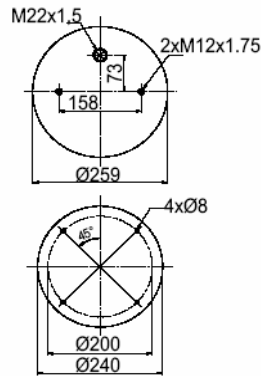

top view / bottom view

OEM PART NUMBER

CROSS REFERENCES

CONTITECH	4004 NP 03
FIRESTONE STYLE	1T17BS-6
FIRESTONE ORDER	W01 M58 6366
PHOENIX	1 DK 22 E-8
GOODYEAR	1R11-713
SPRINGRIDE	D12B13
GRANNING	15651
BLACKTECH	RML 75115 CP