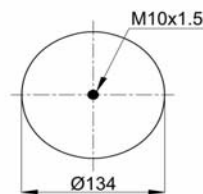

top view / bottom view

OEM PART NUMBER

MAN	81.43601.0025

CROSS REFERENCES

CONTITECH	809 NT
FIRESTONE STYLE	1T15L-6
FIRESTONE ORDER	W01 M58 0031
PHOENIX	1 D 23 B-2
CF GOMMA	1T 320 SP
GRANNING	16054
BLACKTECH	RML 7910 S