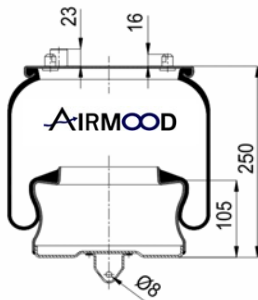

1906604 C1

Complete Air Springs

cross section view