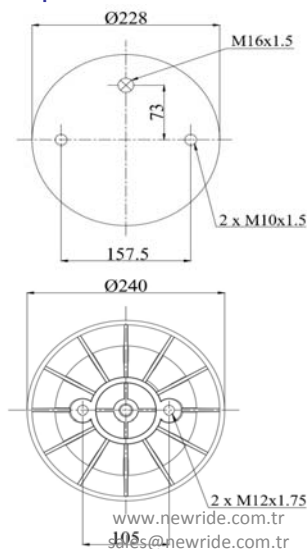

top view / bottom view

OEM PART NUMBER