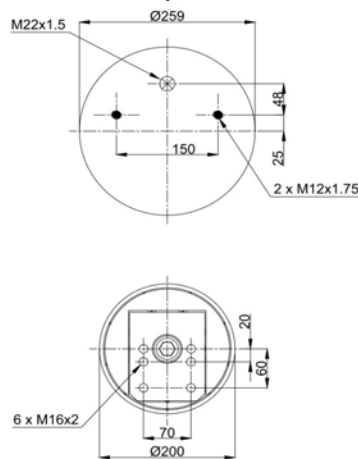

cross section view

top view / bottom view

OEM PART NUMBER

CROSS REFERENCES

CONTITECH
BLACKTECH

951 MB (With Plastic Piston)
RML 7062 CP