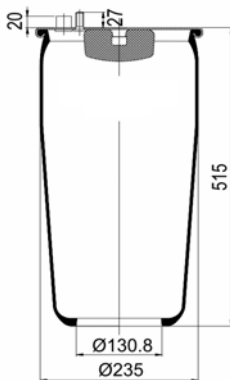

1904883 S1

Complete Air Springs

cross section view

top view / bottom view