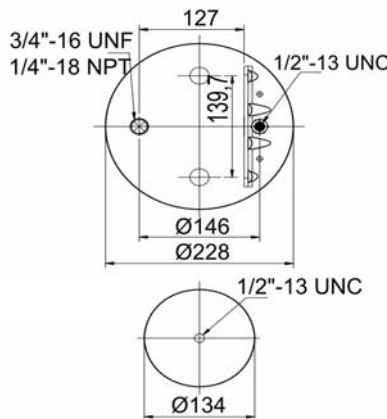

top view / bottom view

OEM PART NUMBER

CROSS REFERENCES

FIRESTONE STYLE	1T15 MT 8
FIRESTONE ORDER	W01 358 9371
BLACKTECH	RML 79371