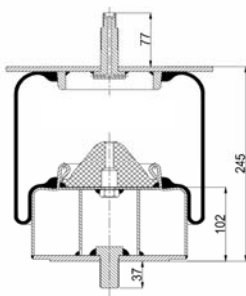

cross section view

top view / bottom view

OEM PART NUMBER

BMC BUS

CROSS REFERENCES

BLACKTECH

RML 9755 C4

1900661 C1