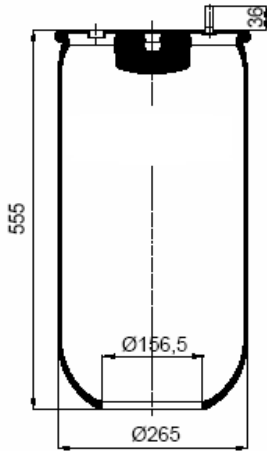

1904008 S

Complete Air Springs

cross section view

top view / bottom view