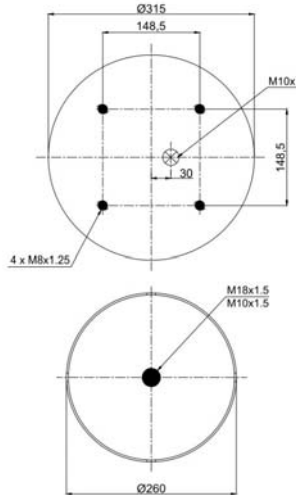

cross section view

top view / bottom view

OEM PART NUMBER

IRIS BUS
RENAULT

5.000.786.516
5.000.869.135

CROSS REFERENCES

CONTITECH
BLACKTECH

768 MB
RML 9879 C