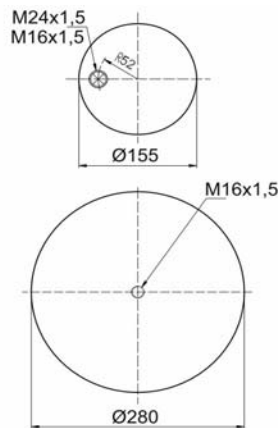

top view / bottom view

OEM PART NUMBER

MERCEDES

A 942 320 32 21

CROSS REFERENCES

CONTITECH
BLACKTECH

4757 N P29
RML 95868 C29