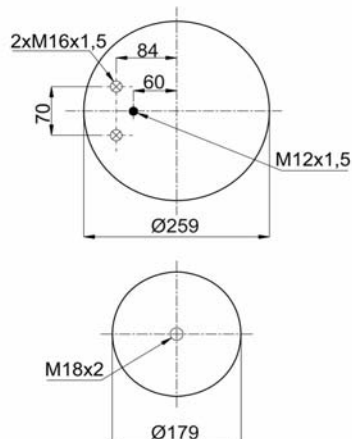

1904882 C5

Complete Air Springs

cross section view

top view / bottom view

OEM PART NUMBER

MAN 81.43601.6036

CROSS REFERENCES

CONTITECH	4882 N1 P05
GRANNING	94102
BLACKTECH	RML 75993 C5