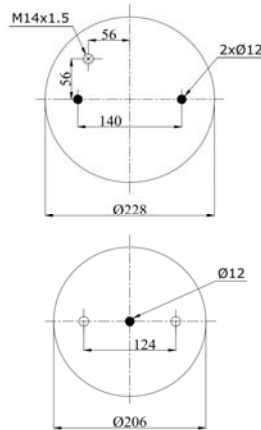

top view / bottom view

OEM PART NUMBER

SCANIA	1434506 / 488264

CROSS REFERENCES

CONTITECH	
BLACKTECH	RML 74506 C