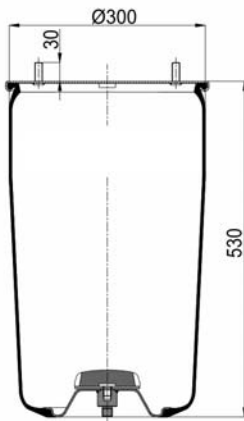

1900881 S

Complete Air Springs

cross section view