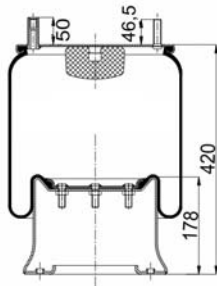

1900813 C2

Complete Air Springs