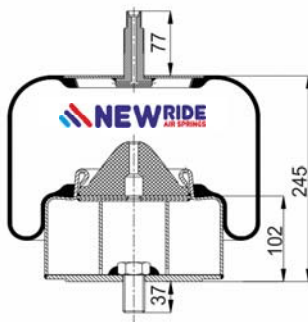

1905101 C

Complete Air Springs

cross section view