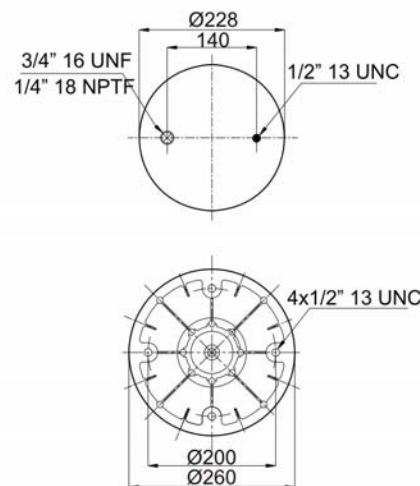

cross section view

top view / bottom view

OEM PART NUMBER

HENDRICKSON NA 1817

CROSS REFERENCES

CONTITECH	4159 N P13
PHOENIX	1 DK 23 L-9102
BLACKTECH	RML 75260 CP13

1904159 CP14

Complete Air Springs