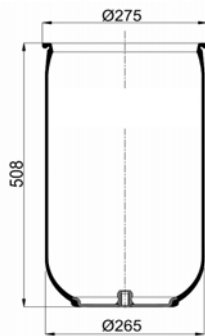

1900811-3

Complete Air Springs

cross section view

top view / bottom view

OEM PART NUMBER

MAN	81436010035
MAN	81436010048
KAESSBOHRER	4731029000

CROSS REFERENCES

CONTITECH	811 NT
FIRESTONE STYLE	1T19L-10
FIRESTONE ORDER	W01 M58 0028
PHOENIX	1 D 28 B
GOODYEAR	1R14 715
SPRINGRIDE	D13A02
TAURUS	UR622-03
GRANNING	15772
AIRTECH	RML 7922 S