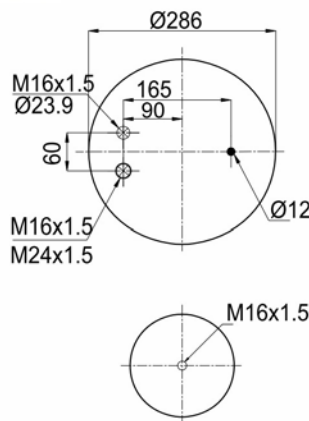

top view / bottom view

OEM PART NUMBER

RENAULT 5.011.239.971
RENAULT 5.011.294.308

CROSS REFERENCES

CONTITECH 4911 N P03 (without piston)
GOODYEAR 1R13-715
BLACKTECH RML 75022