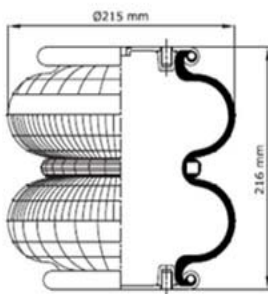

DESCRIPTION

Air Inlet G 3/4
 Blind nuts M10
 Top plate bolts
 top / bottom plate bolts
 Center distance 38.1mm
 Bumper

2C 220-08

Convuluted Air Springs

cross section view

top view / bottom view

CROSS REFERENCES