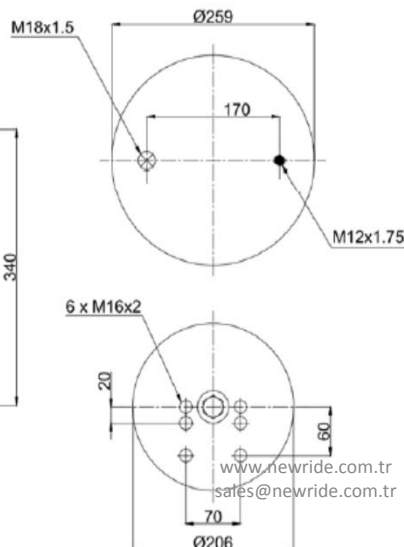

cross section view

top view / bottom view

OEM PART NUMBER