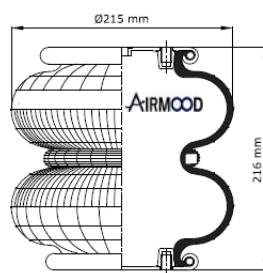

2C 220-17

Convuluted Air Springs

cross section view