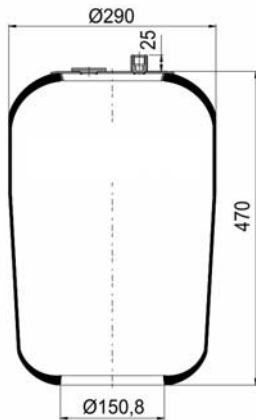

1904187 S01

Complete Air Springs

cross section view

top view / bottom view

OEM PART NUMBER

CROSS REFERENCES

CONTITECH
BLACKTECH

4187 N P01 (without piston)
RML 95298-1