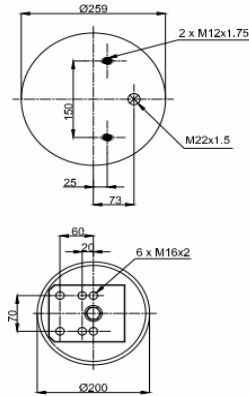

cross section view

top view / bottom view

OEM PART NUMBER

CROSS REFERENCES

CONTITECH 940 MB (plastic piston)
BLACKTECH RML 7051 CP1