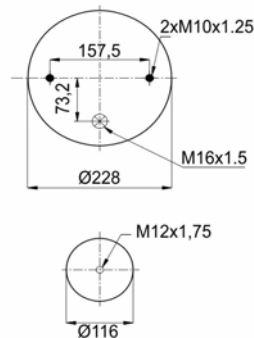

top view / bottom view

OEM PART NUMBER

RENAULT

CROSS REFERENCES

CONTITECH 4154 N P05-06
BLACKTECH RML 75265