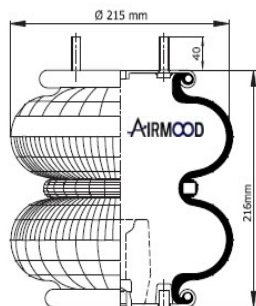

2C 220-11

cross section view