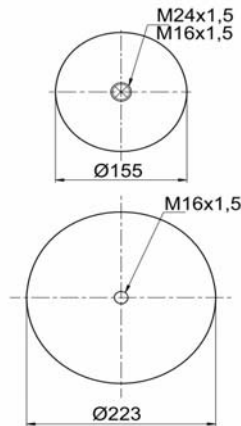

top view / bottom view

OEM PART NUMBER

MERCEDES

A 942 320 36 21

CROSS REFERENCES

CONTITECH
FIRESTONE STYLE
BLACKTECH

4838 N P22
1R7Z 595-330 B
RML 95949 C22