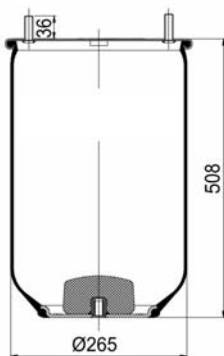

1900811 S4

Complete Air Springs

cross section view