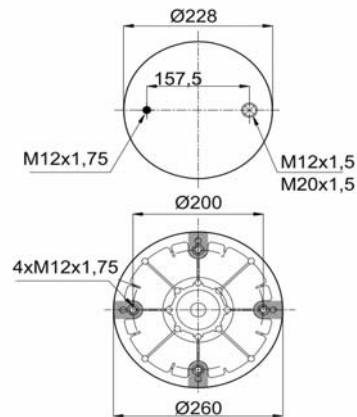

cross section view

top view / bottom view

OEM PART NUMBER

FRUEHAUF	M001472
HENDRICKSON	HA 100001
ROR - ARVIN MERITOR	21215761
WEWELER	US 35864
SMB	UJB 0207

CROSS REFERENCES

CONTITECH	4156 N P15
FIRESTONE STYLE	1T 15 M-6
FIRESTONE ORDER	W01 M58 9361
PHOENIX	1 DK 23 K 9361
DUNLOP F (SPRINGRIDE)	D12B16
GOODYEAR	1R12-130
CF GOMMA	1 T 323-32
TAURUS	KR 50-28
VIBRACOUSTIC	V 1DK 23 K 9361
BLACKTECH	RML 75267 CP15