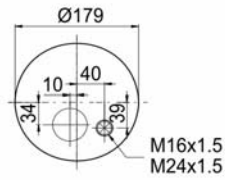

OEM PART NUMBER

CROSS REFERENCES

CONTITECH
BLACKTECH

4187 N P01 (without piston)
RML 95298-1