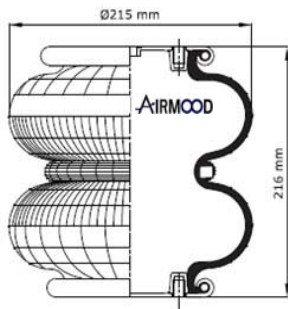

2C 220-09

cross section view