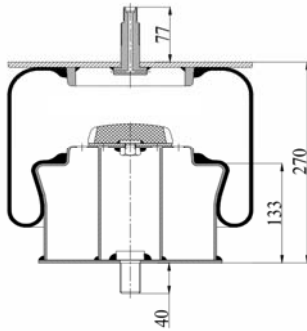

cross section view

top view / bottom view

OEM PART NUMBER

BMC BUSp

53R5900142

CROSS REFERENCES

BLACKTECH

RML 9772 C8