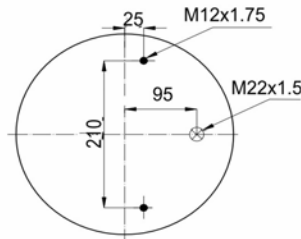

OEM PART NUMBER

SAF

CROSS REFERENCES

CONTITECH	4810 N
BLACKTECH	RML 75921