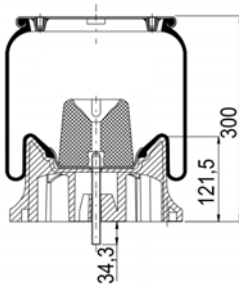

1904154 CP

Complete Air Springs

cross section view