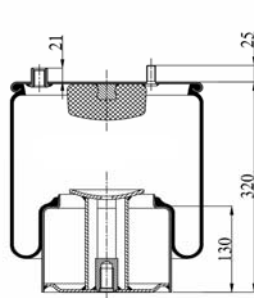

81.43601.0168

CROSS REFERENCES

CONTITECH
BLACKTECH

4862 N P01
RML 75973

1904862 C2

Complete Air Springs

cross section view

top view / bottom view