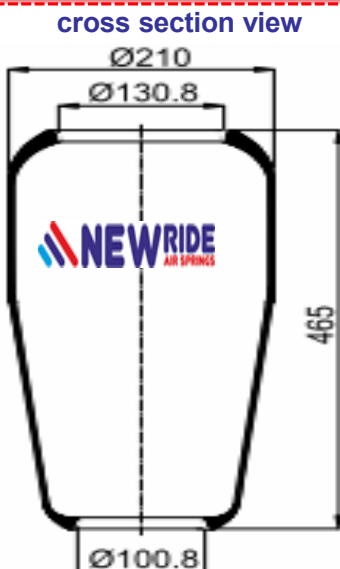

OEM PART NUMBER

BREDAMENARINI
MAN
MAN
MAN
MAN
MAN
MAN
MAN
MAN
MAN
MERCEDES

D031115
81.43601.0065
81.43601.0067
81.43601.0070
81.43601.0092
81.43601.0099
81.43601.0103
81.43601.0121
81.43601.0132
A 699 328 01 01

CROSS REFERENCES

CONTITECH
FIRESTONE STYLE
FIRESTONE ORDER
PHOENIX
DUNLOP F (SPRINGRIDE)
TAURUS
GOODYEAR
VIBRAACOUSTIC
GRANNING

882 N1
1R4R 465-260
W01 095 0435
1F 16-1
D12 S12
B 155
9048
V 1F 16-1
15944