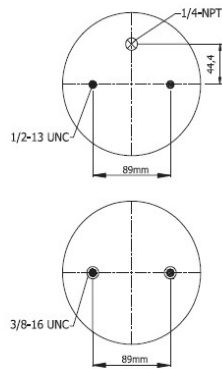

top view / bottom view

CROSS REFERENCES

CONTITECH FD 200-19 315
FIRESTONE W01358 6905

CF GOMMA PIRELLI
PHOENIX
DUNLOP
GART
GOODYEAR
BLACKTECH
AIRKRAFT

113028

DESCRIPTION

Air Inlet 1/4 NPT
Blind nuts 3/8-16 UNC
Top plate bolts 1/2-13 UNC
top / bottom plate bolts
Center distance 44.4mm
Bumper 96mm