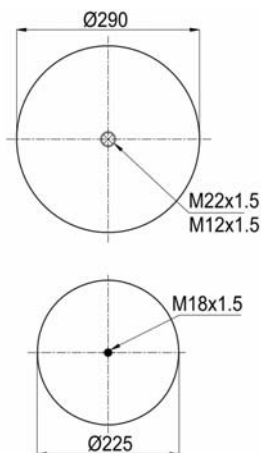

top view / bottom view

OEM PART NUMBER

IRIS
AYATS

5.010.073.846
31001569

CROSS REFERENCES

CONTITECH
GRANNING
BLACKTECH

661 N P01
91303
RML 9772 C1