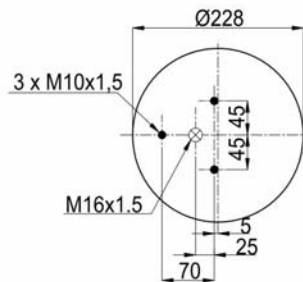

OEM PART NUMBER

DAF

1 276 846

CROSS REFERENCES

CONTITECH
FIRESTONE STYLE
FIRESTONE ORDER
BLACKTECH

889 M
1T15LLR-5
W01 M58 0781
RML 7990