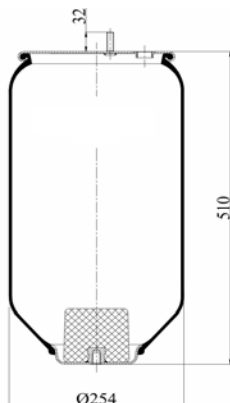

1904512 S

Complete Air Springs

cross section view