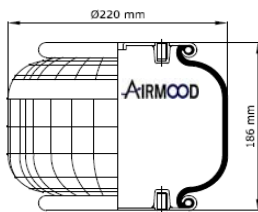

1C 220-60-01

Convuluted Air Springs

cross section view

top view / bottom view

CROSS REFERENCES

CONTITECH
FIRESTONE
CF GOMMA PIRELLI
PHOENIX
DUNLOP
GART T 291 B(291.1.170)
GOODYEAR
BLACKTECH 1C-21-P02
AIRKRAFT 111150

DESCRIPTION

Air Inlet G 1/4
Blind nuts M10
Top plate bolts
top / bottom plate bolts
Center distance 44.4 mm
Bumper