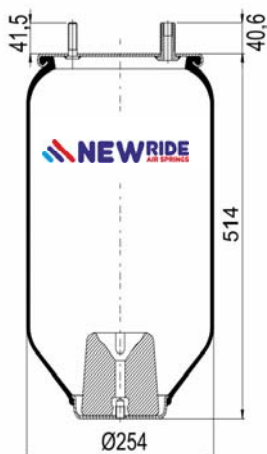

1909346 S

Complete Air Springs

cross section view