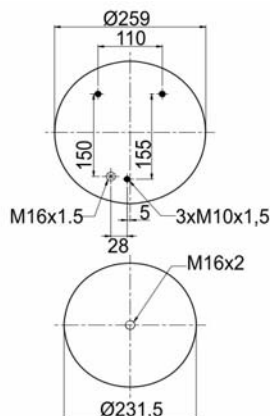

cross section view

top view / bottom view

OEM PART NUMBER