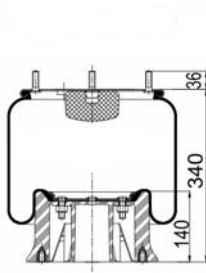

1900810 CP

Complete Air Springs