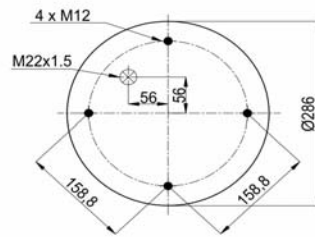

OEM PART NUMBER
CARDI

CROSS REFERENCES

CONTITECH	RML 7923
BLACKTECH	391318
AIRTECH