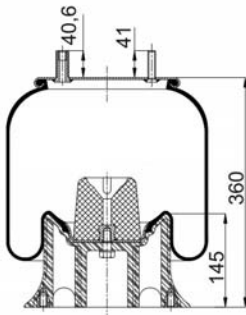

1904159 CP12

Complete Air Springs

OEM PART NUMBER

TRANSPART 531 233

CROSS REFERENCES

CONTITECH	4159 N P12
PHOENIX	1 DK 23 L-9101
BLACKTECH	RML 75260 CP12

1904159 CP13

Complete Air Springs

OEM PART NUMBER

HENDRICKSON NA 1817

CROSS REFERENCES

CONTITECH	4159 N P13
PHOENIX	1 DK 23 L-9102
BLACKTECH	RML 75260 CP13

1904159 CP14

Complete Air Springs

OEM PART NUMBER

FRUEHAUF UJA 0894-001
ROR 2121 5891

CROSS REFERENCES

CONTITECH	4159 N P14
FIRESTONE STYLE	1T15M-9
FIRESTONE ORDER	W01 M58 7548
PHOENIX	1 DK 21 B4
GOODYEAR	1R12-760
BLACKTECH	RML 75260 CP14