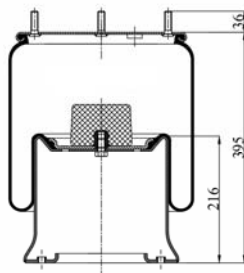

1904580 C

Complete Air Springs