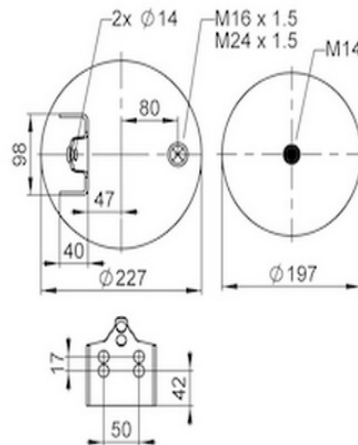

top view / bottom view

OEM PART NUMBER

VOLVO	20 582 209
VOLVO	20 531 986
VOLVO	20 456 154
VOLVO	20 427 801
VOLVO	20 427 804

CROSS REFERENCES

CONTITECH	6606 N P02
GRANNING	93910
BLACKTECH	RML 77804 C