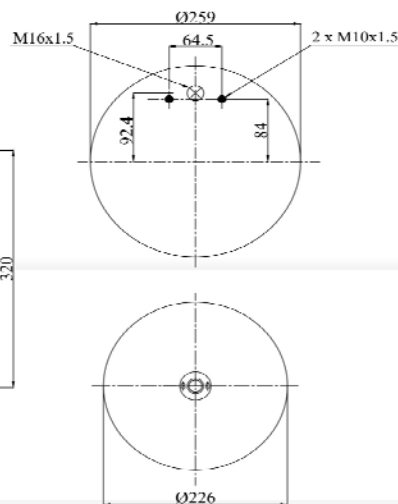

cross section view

top view / bottom view

OEM PART NUMBER

VOLVO	2 057 3312

CROSS REFERENCES

CONTITECH	6603 N P01
BLACKTECH	RML 73312 C