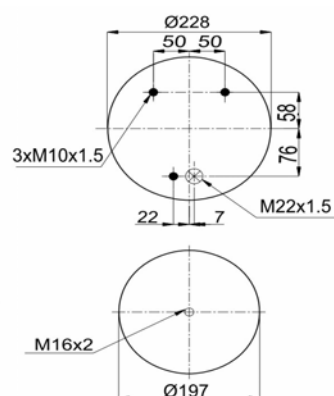

cross section view

top view / bottom view

OEM PART NUMBER

VDL Bus 1 153 935

CROSS REFERENCES

CONTITECH 887 N P03
BLACKTECH RML 7998 C3