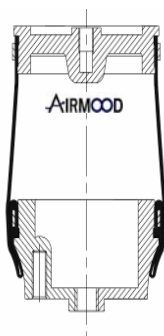

A15121

Cabin Air Springs

cross section view

OEM PART NUMBER

C.O.B.O.

2.014.118

REMARKS

SEAT AIR SPRING

CROSS REFERENCES

CONTITECH

GRANNING

Contitech SZ51-5

90001