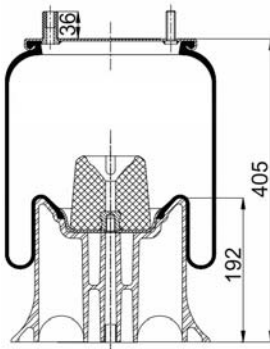

1904159 C16

Complete Air Springs

CROSS REFERENCES

CONTITECH
BLACKTECH RML 75260 C16

1904159 CP9

Complete Air Springs

FRUEHAUF UJB 0358-001 / M001774
CARDI 58051210
SAMRO H2500324
SMB 1525199
SMB M001774

CROSS REFERENCES

CONTITECH 4159 N P09
FIRESTONE STYLE 1T15M-9
FIRESTONE ORDER W01 379 9131
PHOENIX 1 DK 23 L-9131
DUNLOP F (SPRINGRIDE) D12B04
GOODYEAR 1R12-721
CF GOMMA 1 T323-40 / 200751
TAURUS KR 509-9131
VIBRACOUSTIC V 1DK 23 L-9131
GRANNING 15671
BLACKTECH RML 75260 CP9

1904159 CP11

Complete Air Springs

B 3842

CROSS REFERENCES

CONTITECH 4159 N P11
BLACKTECH RML 75260 CP11