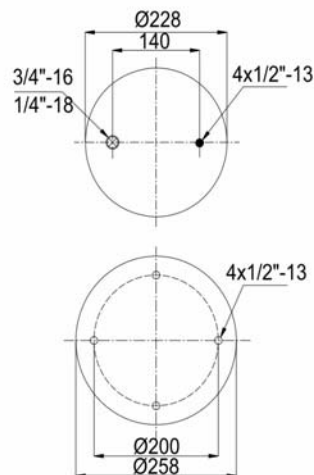

cross section view

top view / bottom view

OEM PART NUMBER

NEWAY 905 570 09

CROSS REFERENCES

CONTITECH	4159 N P04
FIRESTONE STYLE	1T15M-9
FIRESTONE ORDER	W01 358 9101
GOODYEAR	1R12-717
DUNLOP F (SPRINGRIDE)	D12B34
DUNLOP UK	PNP 307520000
TAURUS	KR 509-9101
BLACKTECH	RML 75260 C4