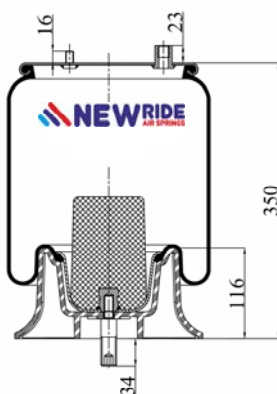

cross section view

top view / bottom view

OEM PART NUMBER

IVECO
IVECO
NEWAY
NEWAY
NEWAY
NEWAY

99458555
99458557
MO557019
MO557020
MO557030
MO557031

CROSS REFERENCES

FIRESTONE STYLE
FIRESTONE ORDER
BLACKTECH