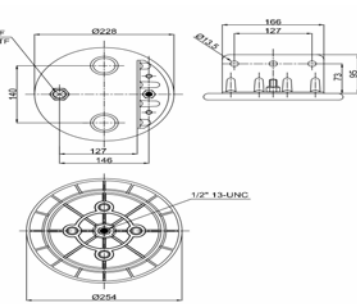

top view / bottom view