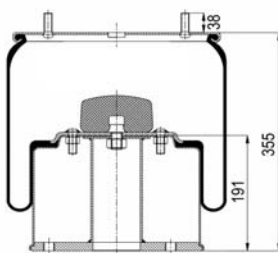

1900725 C1

Complete Air Springs