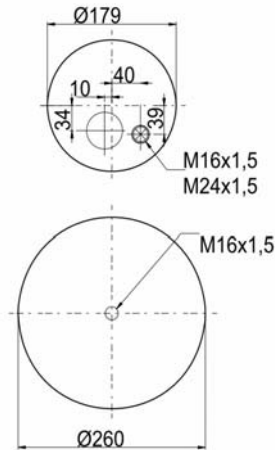

4187 N P01
RML 95298 C1

1904187 C21

Complete Air Springs

cross section view

top view / bottom view

OEM PART NUMBER

MB A 942 320 26 21

CROSS REFERENCES