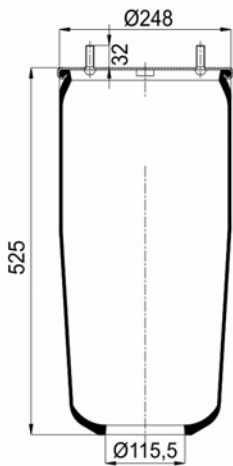

1900724 S

Complete Air Springs

cross section view

top view / bottom view

OEM PART NUMBER

GIGANT

246 169 / 3053

CROSS REFERENCES