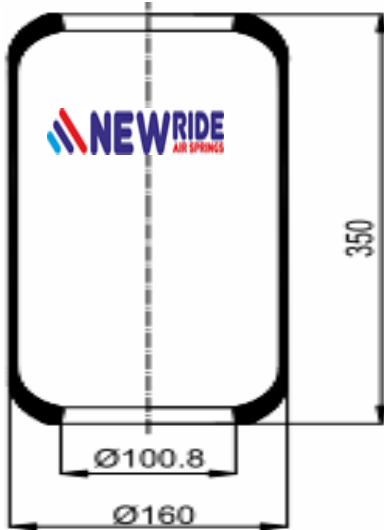

OEM PART NUMBER

IVECO 931 66 132

CROSS REFERENCES

CONTITECH 1788 N

1901819

Roll Air Springs

cross section view