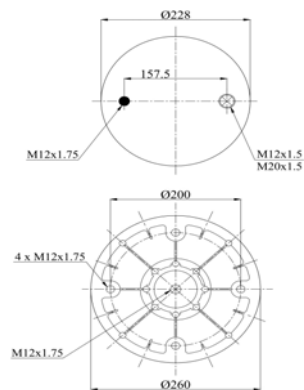

cross section view

top view / bottom view

OEM PART NUMBER

HENDRICKSON

CROSS REFERENCES

CONTITECH
BLACKTECH

4156 N P10 (Metric)
RML75267C13