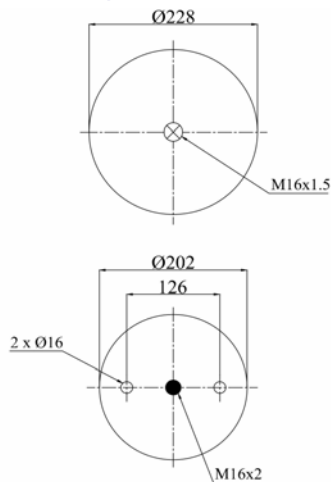

cross section view

top view / bottom view

OEM PART NUMBER

AUSTERAS 99381009

CROSS REFERENCES

GART D276R 276.1.420
BLACKTECH RML 71420 C