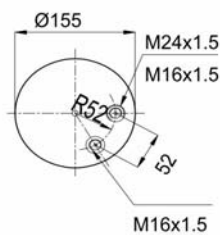

top view / bottom view

OEM PART NUMBER

MB A 942 328 07 01

CROSS REFERENCES

CONTITECH 4391 N2
BLACKTECH RML 95402-2