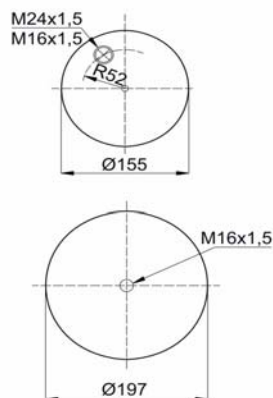

top view / bottom view

OEM PART NUMBER

MB A 942 320 01 21

CROSS REFERENCES

CONTITECH	4390 N P01
PHOENIX	1 KF 21 - 1
DUNLOP F (SPRINGRIDE)	D12 T10
GOODYEAR	9505
GRANNING	15956
BLACKTECH	RML 95401 C1