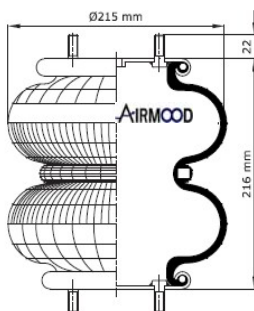

2C 220-05

cross section view