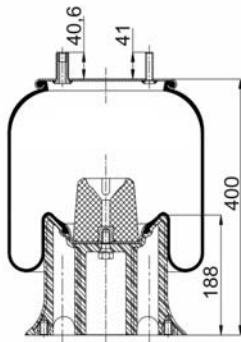

1904159 CP12

Complete Air Springs