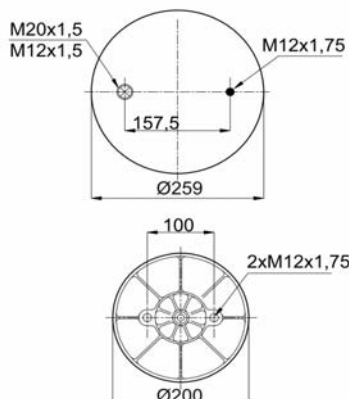

cross section view

top view / bottom view

OEM PART NUMBER

ACERBI	128140028
ACERBI	800449526
FRUEHAUF	UJB 0975
SMB	M060924

CROSS REFERENCES

CONTITECH	4157 N P10
FIRESTONE STYLE	1T15MPW7/W01 M58 6315
FIRESTONE ORDER	1 DK 21 A-51
PHOENIX	1 DK 21 A-51
DUNLOP F (SPRINGRIDE)	D12B19
GOODYEAR	1R11-772
TAURUS	KR 915 - 51
VIBRACOUSTIC	V 1 D 20 A-51
GRANNING	15769
BLACKTECH	RML 75268 CP10