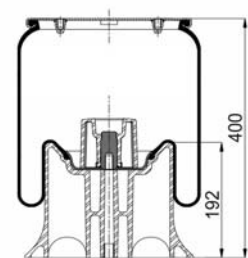

1904157 CP6

Complete Air Springs