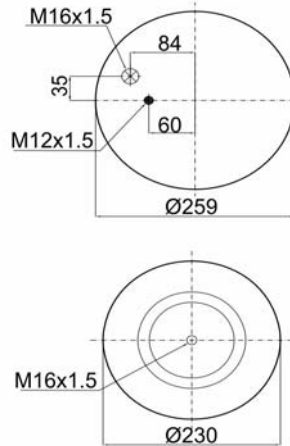

top view / bottom view

OEM PART NUMBER

MAN TGA

81.43600.6040

CROSS REFERENCES

CONTITECH
BLACKTECH

4705 N1 P04
RML 75816 C4