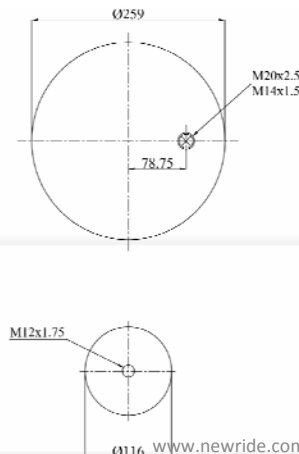

top view / bottom view

OEM PART NUMBER