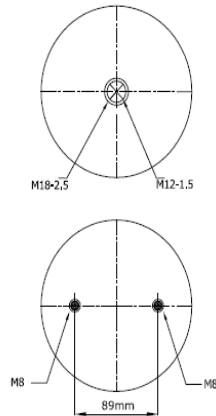

113008

DESCRIPTION

Air Inlet G 1/4
 Blind nuts M10
 Top plate bolts
 top / bottom plate bolts
 Center distance 44.4mm
 Bumper 96mm

2C 220-19

Convuluted Air Springs

cross section view

top view / bottom view

CROSS REFERENCES