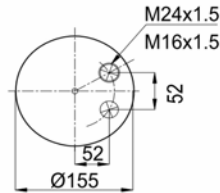

OEM PART NUMBER

MB A 942 328 01 01

CROSS REFERENCES

CONTITECH	4390 N2
PHOENIX	1 KF 21 - 2 NP
DUNLOP F (SPRINGRIDE)	D12 U26
GOODYEAR	9508
CF GOMMA	1 VSC - 285 30
GRANNING	93905
BLACKTECH	RML 95401-2