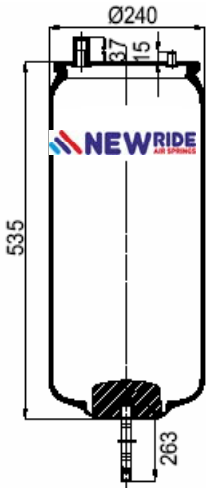

1904915 S3

Complete Air Springs

cross section view