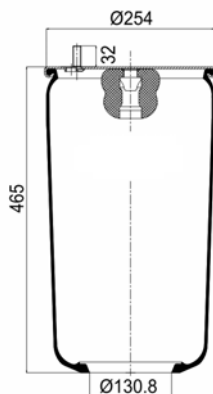

1904713 S4

Complete Air Springs

cross section view

top view / bottom view