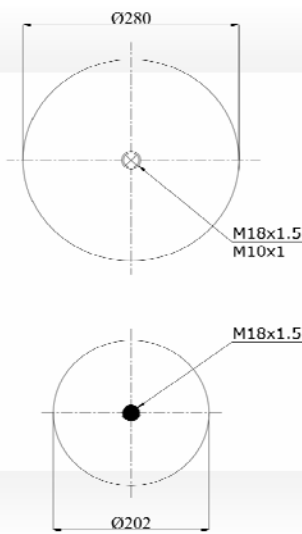

916 N1 (Complete)
RML 9027 C

1900921 C

Complete Air Springs

cross section view

top view / bottom view

OEM PART NUMBER

TEMSA BUS

CROSS REFERENCES