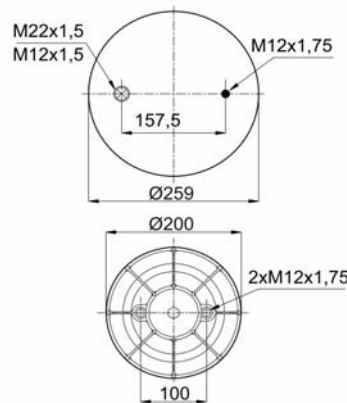

cross section view

top view / bottom view

OEM PART NUMBER

WEWELER	US 07074 C
WEWELER	US 07074 P

CROSS REFERENCES

CONTITECH	4157 N P05
FIRESTONE STYLE	1T15MPW7
FIRESTONE ORDER	W01 M58 8840
PHOENIX	1 DK 21 A-3
DUNLOP F (SPRINGRIDE)	D12B17
GRANNING	91401
BLACKTECH	RML 75268 CP5