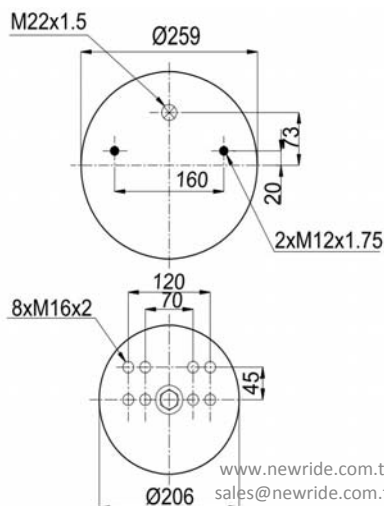

cross section view

top view / bottom view

CROSS REFERENCES

OEM PART NUMBER