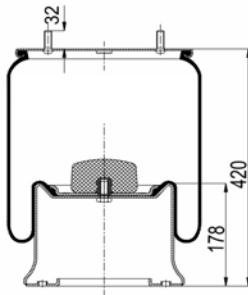

1900811 C4

Complete Air Springs