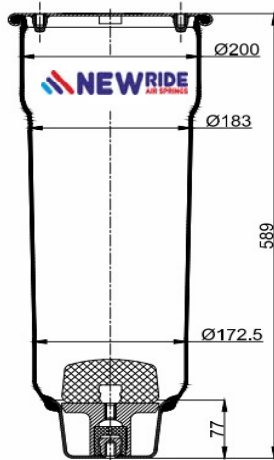

1907315 S

Complete Air Springs

cross section view