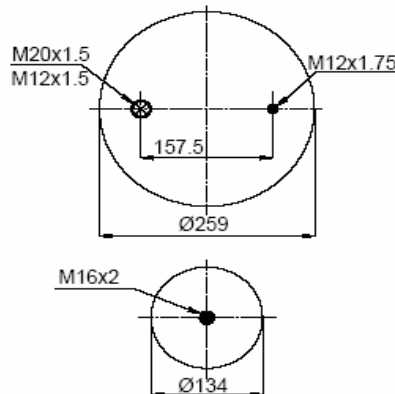

cross section view

top view / bottom view

OEM PART NUMBER