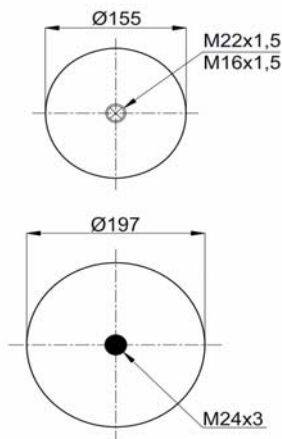

top view / bottom view

OEM PART NUMBER

BMC BUS 53RS900069

CROSS REFERENCES

BLACKTECH RML 95101 C