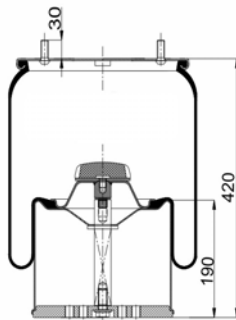

1900881 C

Complete Air Springs