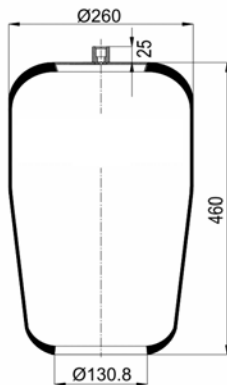

A 942 320 32 21

CROSS REFERENCES

CONTITECH
BLACKTECH

4757 N P29
RML 95868 C29

1904758 S

Complete Air Springs

cross section view

top view / bottom view