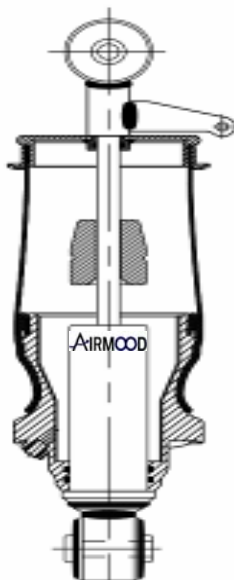

CROSS REFERENCES

A26014 C

Cabin Air Springs

cross section view