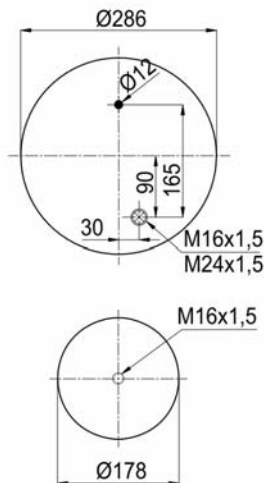

top view / bottom view

OEM PART NUMBER

CROSS REFERENCES

CONTITECH	4912 N P10 (without piston)
BLACKTECH	RML75023-10