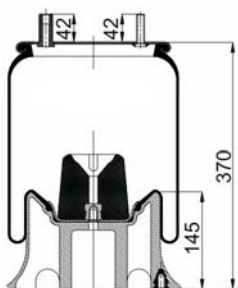

CROSS REFERENCES

CONTITECH
BLACKTECH

4156 N P10 (Metric)
RML75267C13

1904156 CP14

Complete Air Springs

cross section view

top view / bottom view

OEM PART NUMBER