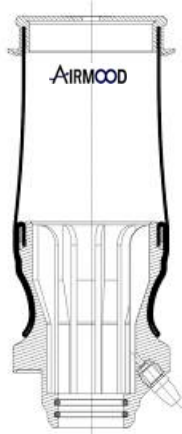

A58003

Cabin Air Springs

cross section view