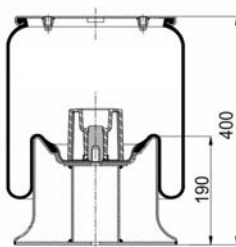

1904158 C3

Complete Air Springs

cross section view