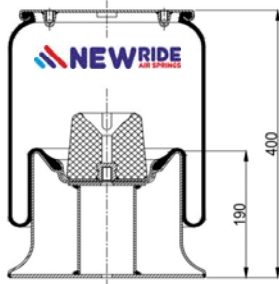

1909296 C

Complete Air Springs