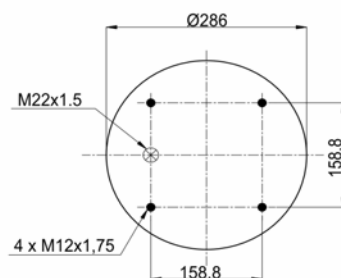

OEM PART NUMBER

CROSS REFERENCES

CONTITECH
FIRESTONE STYLE
FIRESTONE ORDER
PHOENIX
DUNLOP UK
CF GOMMA
BLACKTECH

813 MB/0
1T19L-11
W01 M58 7238
1 D 28 B-5
PNP 311770000
1 T 19 E-2
RML 7924