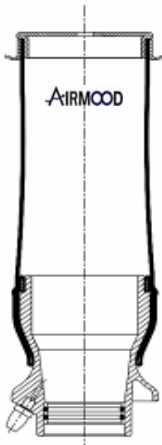

A5218

Cabin Air Springs

cross section view

OEM PART NUMBER

SCANIA 4 Series 94-114-144	1381919(only bellows)
SCANIA 4 Series 94-114-144	1476415 (only bellows)

REMARKS

FRONT-REAR

CROSS REFERENCES

GRANNING	50503