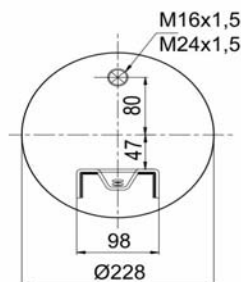

OEM PART NUMBER

CROSS REFERENCES

CONTITECH

7805 N

BLACKTECH

RML 77805