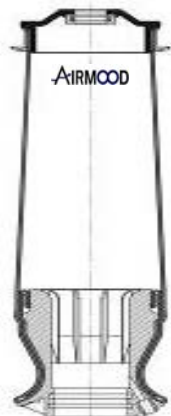

A38879

Cabin Air Springs

cross section view