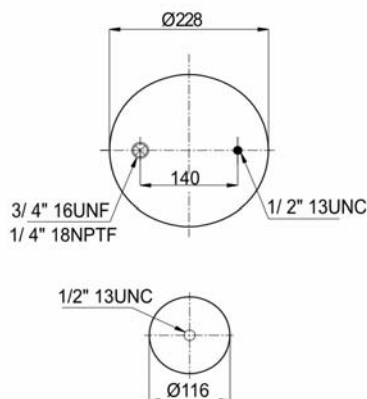

cross section view

top view / bottom view

OEM PART NUMBER