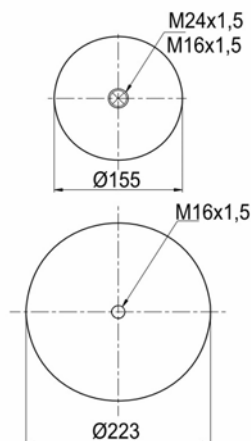

top view / bottom view

OEM PART NUMBER