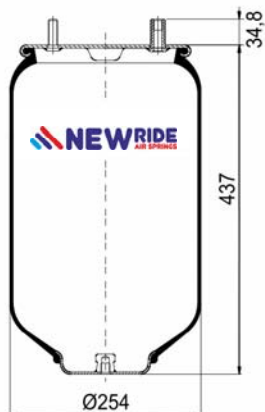

1909213 S

Complete Air Springs

cross section view