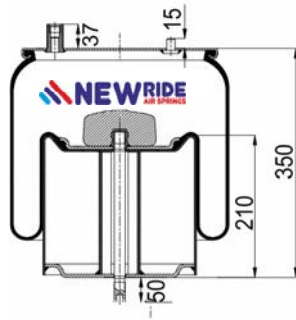

1904911 C4

Complete Air Springs