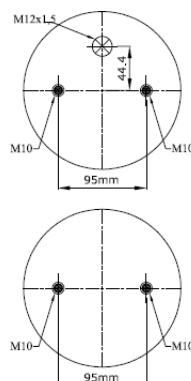

top view / bottom view

CROSS REFERENCES

CONTITECH
FIRESTONE
CF GOMMA PIRELLI
PHOENIX
DUNLOP
GART
GOODYEAR
BLACKTECH
AIRKRAFT

113003

DESCRIPTION

Air Inlet M12x1.5
Blind nuts M10
Top plate bolts
top / bottom plate bolts
Center distance 44.4mm
Bumper