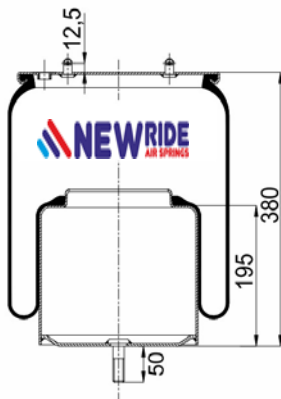

1900195 C

Complete Air Springs