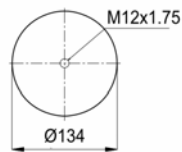

top view / bottom view

OEM PART NUMBER

MAN

CROSS REFERENCES

CONTITECH	4156 N
BLACKTECH	RML 75267-12