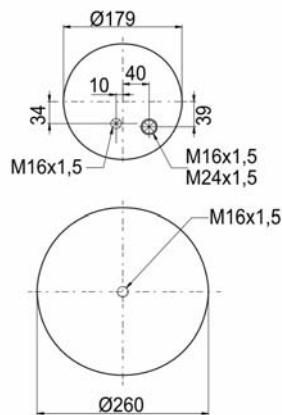

top view / bottom view

OEM PART NUMBER

MB A 942 320 27 21

CROSS REFERENCES

CONTITECH 4187 N P22
BLACKTECH RML 95298 C22