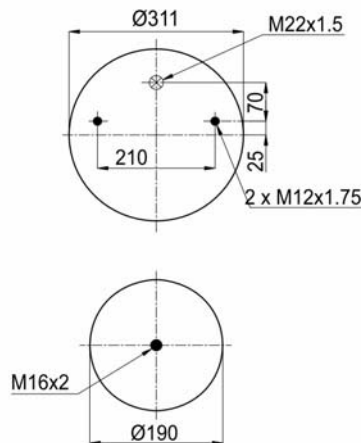

top view / bottom view

OEM PART NUMBER

BPW 05.429.41.01.0
SCHMITZ 750 570

CROSS REFERENCES

CONTITECH 4881 N P02
FIRESTONE STYLE 1T66F-7.0
FIRESTONE ORDER W01 M58 8601
PHOENIX 1 DK 32 K
DUNLOP F (SPRINGRIDE) D14 U37
GOODYEAR 1R14-701
CF GOMMA 1TC 360-40
TAURUS UR 838-01T
VIBRACOUSTIC V 1 D 32 K
GRANNING 15961
BLACKTECH RML 75992