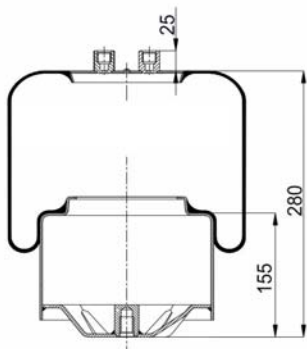

1904390 C23

Complete Air Springs

cross section view