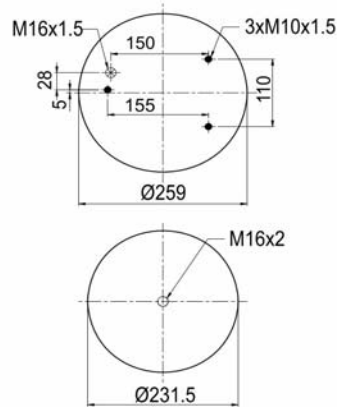

1900836 C7

Complete Air Springs

cross section view

top view / bottom view

OEM PART NUMBER

DAF 0 297 721

CROSS REFERENCES

CONTITECH	836 M K7
FIRESTONE STYLE	1T17AR-4.5
FIRESTONE ORDER	W01 M58 8715
PHOENIX	1 DF 25-12
DUNLOP F (SPRINGRIDE)	D13B33
GOODYEAR	1R12-723
VIBRACOUSTIC	V 1 DF 25-12
BLACKTECH	RML 7947 C7