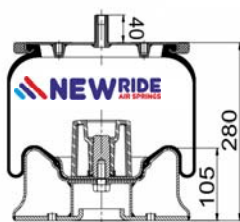

1908800 C

Complete Air Springs

cross section view