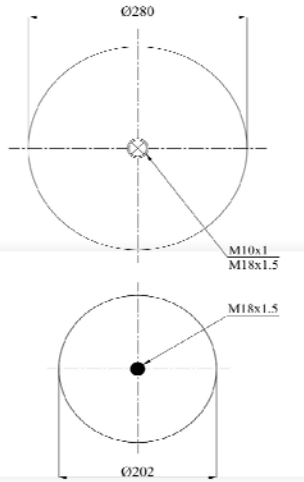

CROSS REFERENCES

GART D277.2.520
PHOENIX 1DK 28 F-3
BLACKTECH RML 71501 C

1901885 C1

Complete Air Springs

cross section view

top view / bottom view

OEM PART NUMBER
MAN

CROSS REFERENCES