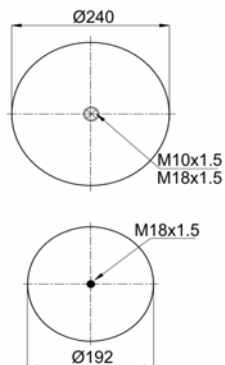

cross section view

top view / bottom view

OEM PART NUMBER

OTOKAR

99000-33889-AA

CROSS REFERENCES

BLACKTECH

RML 9928 C1