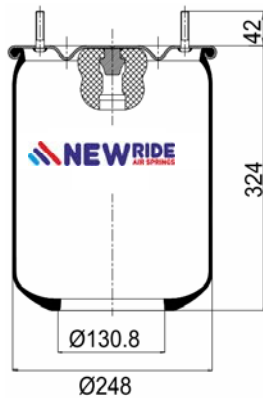

1904925 S

Complete Air Springs

cross section view