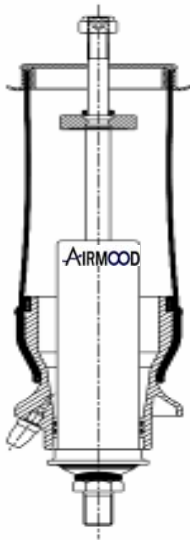

A52187 C

Cabin Air Springs

cross section view