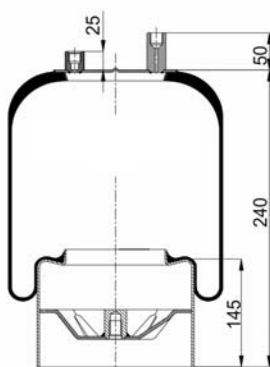

1904391 C22

Complete Air Springs

cross section view

top view / bottom view

OEM PART NUMBER

MB A 942 320 54 21

CROSS REFERENCES

CONTITECH 4391 N P22
BLACKTECH RML 95402 C22