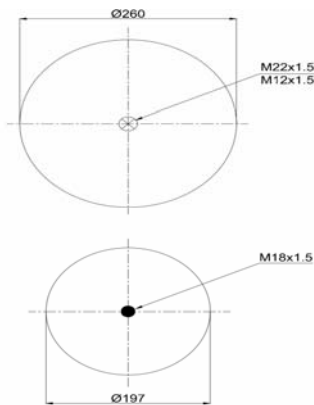

cross section view

top view / bottom view

OEM PART NUMBER

BMC BUS	53RS900083

CROSS REFERENCES

BLACKTECH	RML 9755 C3