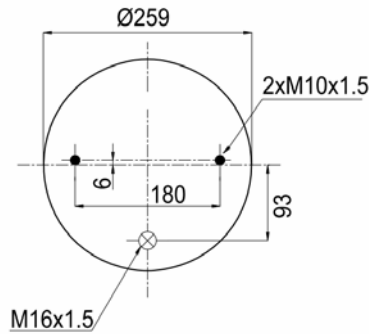

top view / bottom view

OEM PART NUMBER

CROSS REFERENCES

CONTITECH	4925 N
BLACKTECH	RML 74925