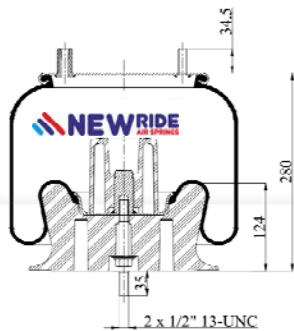

RML 79466

1909466

Complete Air Springs

cross section view

top view / bottom view

OEM PART NUMBER

HENDRICKSON

49048 / 49674 / 49207