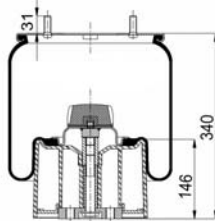

1900940 CP

Complete Air Springs