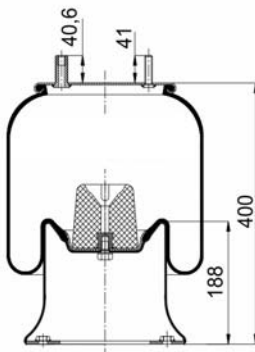

A4159 C4

Complete Air Springs