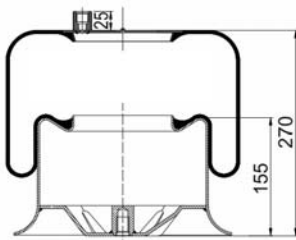

1904757 C9

Complete Air Springs