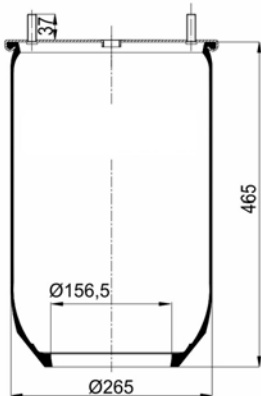

1904810 S

Complete Air Springs

cross section view

top view / bottom view