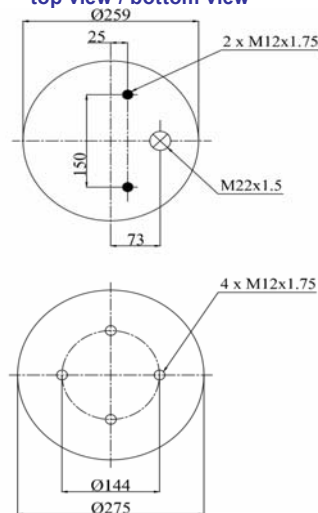

cross section view

top view / bottom view

OEM PART NUMBER

HENDRICKSON	QE 100004 / F
-------------	---------------

CROSS REFERENCES

FIRESTONE STYLE	1T 17 CL- 9.5
FIRESTONE ORDER	W01 M58 8643
BLACKTECH	RML 78643 C