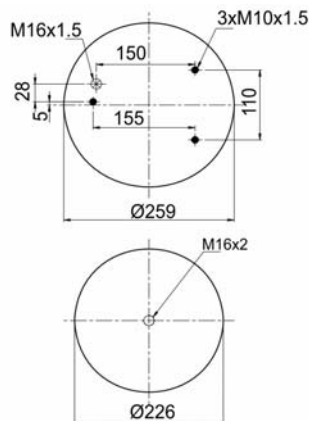

cross section view

top view / bottom view

OEM PART NUMBER