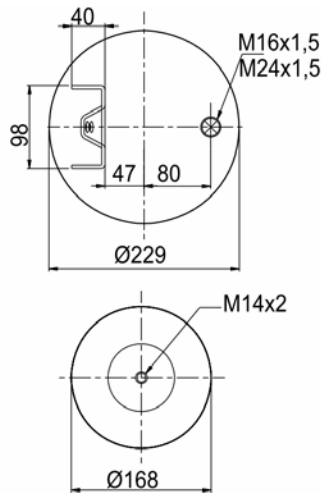

Complete Air Springs

cross section view

top view / bottom view

OEM PART NUMBER

VOLVO	20 582 214
VOLVO	31711695
VOLVO	20374511
VOLVO	20456156
VOLVO	20531987
VOLVO	20582214
ROR MERITOR	MLF 7170

CROSS REFERENCES