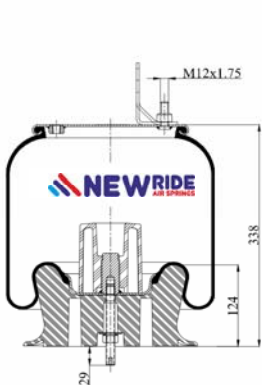

1909372

Complete Air Springs

cross section view