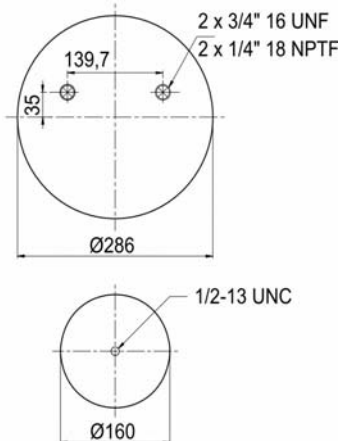

top view / bottom view

OEM PART NUMBER

CROSS REFERENCES

FIRESTONE STYLE	1T 19 FC-6 / 1T19 LC-6
FIRESTONE ORDER	W01 358 8091
BLACKTECH	RML 78091