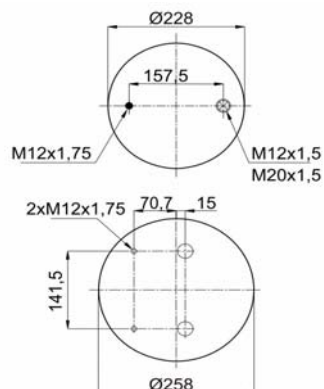

cross section view

top view / bottom view

OEM PART NUMBER

FRUEHAUF	UJB 0207-001
FRUEHAUF	UJA 0930
SMB	M001472

CROSS REFERENCES

CONTITECH	4156 N P09
FIRESTONE STYLE	1T15M-6
FIRESTONE ORDER	W01 M58 9089
PHOENIX	1 DK 23 K29
GOODYEAR	1R12-706
TAURUS	KR 506-28
VIBRACOUSTIC	V 1D 23 K 29
GRANNING	15615
BLACKTECH	RML 75267 C9