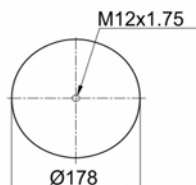

top view / bottom view

OEM PART NUMBER

MAN	81.43601.0035
MAN	81.43601.0048
KAESSBOHRER	4.731.029.000

CROSS REFERENCES

CONTITECH	811 NTB
FIRESTONE STYLE	1T19L-10
FIRESTONE ORDER	W01 M58 0747
GOODYEAR	1R14-739
SPRINGRIDE	D14U49
GRANNING	16059
BLACKTECH	RML 7922 SP