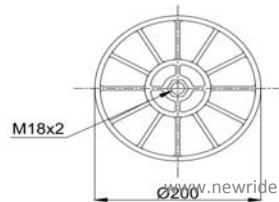

CROSS REFERENCES

BLACKTECH RML 75995 CP6
CONTITECH 4884 N1 P06 CP