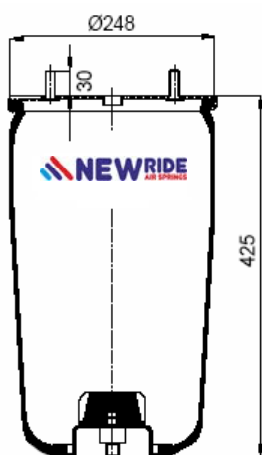

1904961 S2

Complete Air Springs

cross section view