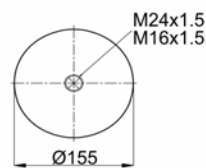

top view / bottom view

OEM PART NUMBER

MERCEDES	A 946 328 00 01

CROSS REFERENCES

CONTITECH	4838 N
BLACKTECH	RML 95949