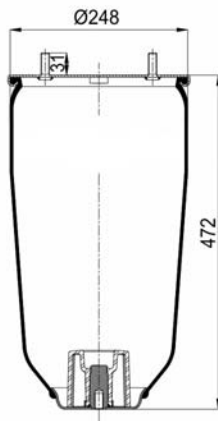

1904157 S4

Complete Air Springs

cross section view