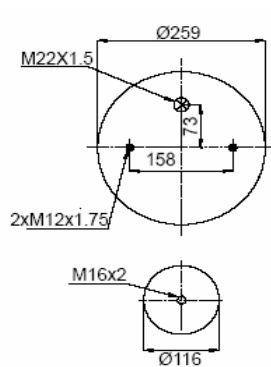

cross section view

top view / bottom view

OEM PART NUMBER

CROSS REFERENCES

CONTITECH	4004 N P02
FIRESTONE STYLE	1T17BS-6
FIRESTONE ORDER	W01 M58 0919
PHOENIX	1 DK 22 E-5 NP
DUNLOP F (SPRINGRIDE)	D12U13
GOODYEAR	1R11-705
CF GOMMA	1 T 19 E-5 steel
TAURUS	KR 50-27 SM
BLACKTECH	RML 75115