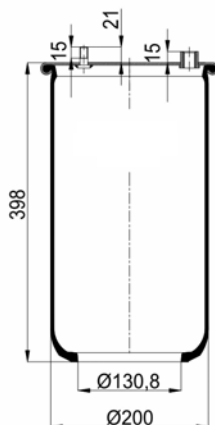

1900887 S

Complete Air Springs

cross section view