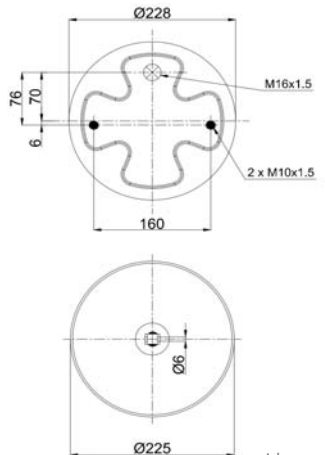

1904762 C

Complete Air Springs

cross section view

top view / bottom view

OEM PART NUMBER

VOLVO
VOLVO

2 055 4762
2 047 9802

CROSS REFERENCES