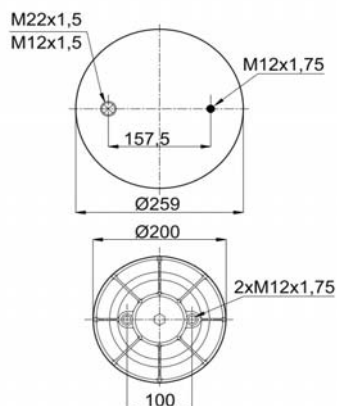

cross section view

top view / bottom view

OEM PART NUMBER

FRUEHAUF
WEWELER

MO78580
US 06287

CROSS REFERENCES

CONTITECH
BLACKTECH

4157 N P03
RML 75268 CP3