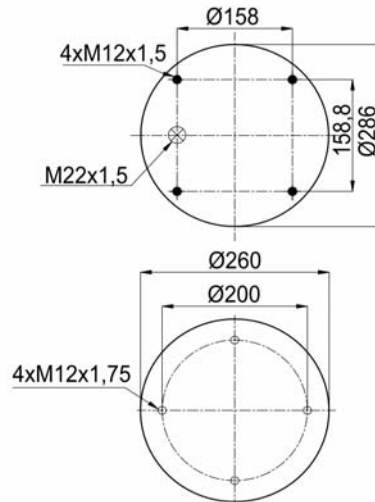

1904028 C5

Complete Air Springs

cross section view

top view / bottom view

OEM PART NUMBER

ARVIN MERITOR- ROR 2122 2239

CROSS REFERENCES

CONTITECH 4028 NP 05
FIRESTONE STYLE 1T19 L-11
FIRESTONE ORDER W01 M58 7370
PHOENIX 1D 28 B-12
GOODYEAR 1R14-721
BLACKTECH RML 75139 C5