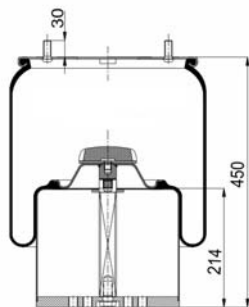

1900942 C

Complete Air Springs

cross section view