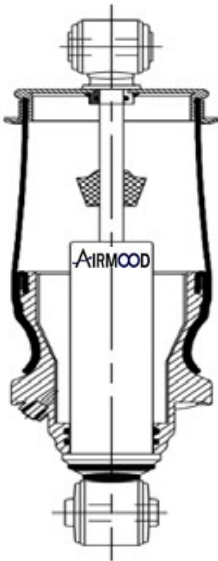

A26058 C

Cabin Air Springs

cross section view