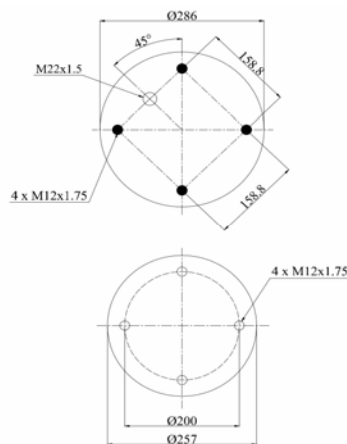

1900810 C1

Complete Air Springs

cross section view

top view / bottom view

OEM PART NUMBER

SAF
HENNRICKSON

CROSS REFERENCES

CONTITECH	810 MB (variation)
BLACKTECH	RML 7921 C1