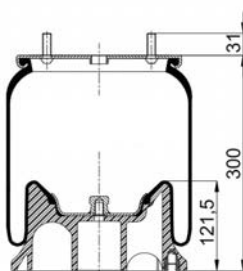

1904154 CP6

Complete Air Springs