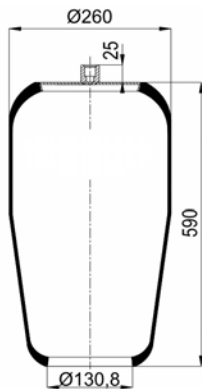

1904838 S

Complete Air Springs

cross section view