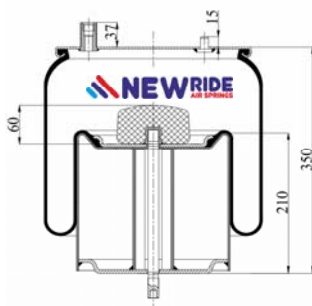

1904911 C6

Complete Air Springs