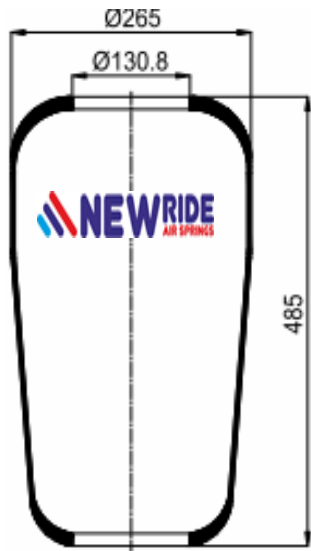

OEM PART NUMBER

SCHMITZ

750 212

CROSS REFERENCES

CONTITECH

FIRESTONE STYLE

FIRESTONE ORDER

PHOENIX

GRANNING

728 N

1R2D 470-360

W01 095 0419

1F 32A-2

15930 F

1900737

Roll Air Springs

cross section view