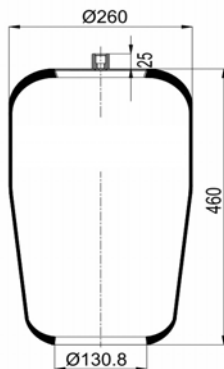

1904757 S1

Complete Air Springs

cross section view

top view / bottom view

OEM PART NUMBER

MERCEDES

A 942 327 00 01

CROSS REFERENCES

CONTITECH
GRANNING
BLACKTECH

4757 N1
94004
RML 95868-1