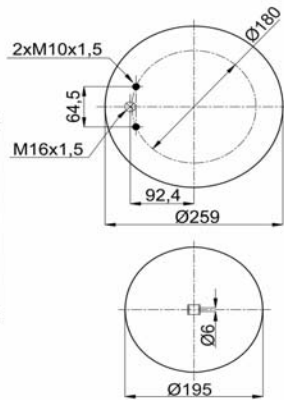

cross section view

top view / bottom view

OEM PART NUMBER

VOLVO	1 076 594
VOLVO	20 554 755

CROSS REFERENCES

CONTITECH	4713 N P02
FIRESTONE STYLE	1T17BR-8
FIRESTONE ORDER	W01 M58 9706
PHOENIX	1 DF 22 C-1
DUNLOP F (SPRINGRIDE)	D12 B24
GOODYEAR	1R12-762
CF GOMMA	1 T300-28
GRANNING	15656
BLACKTECH	RML 75824 C