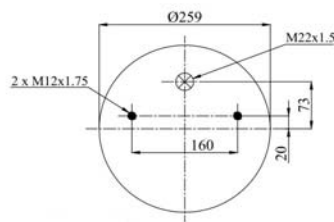

cross section view

top view / bottom view

OEM PART NUMBER

CROSS REFERENCES

CONTITECH	4007 N P01
BLACKTECH	RML 73042