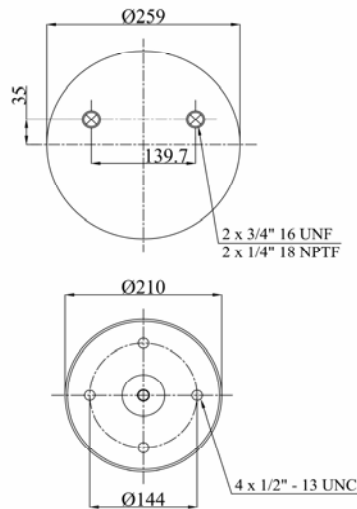

top view / bottom view

OEM PART NUMBER

HENDRICKSON TRAILER S220045
HENDRICKSON TRAILER C21623

CROSS REFERENCES

FIRESTONE STYLE 1T17 B5
FIRESTONE ORDER W01 358 8755
BLACKTECH RML 78755 C