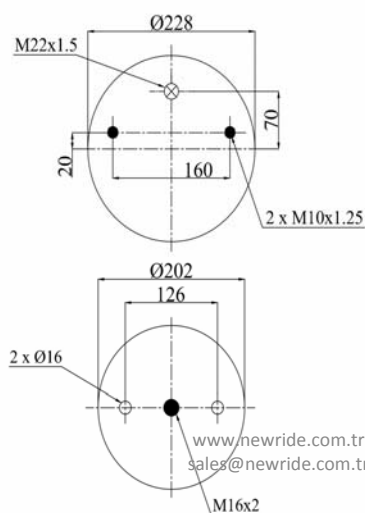

cross section view

top view / bottom view

OEM PART NUMBER

BATTAGLINO 2211907
CAMAPANA 05.040.0200
TRAS CAR 03003000070

CROSS REFERENCES

GART D276R 276.1.421
BLACKTECH RML 71421 C