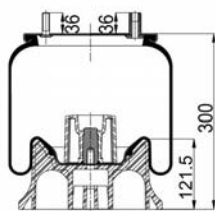

1904544 CP

Complete Air Springs