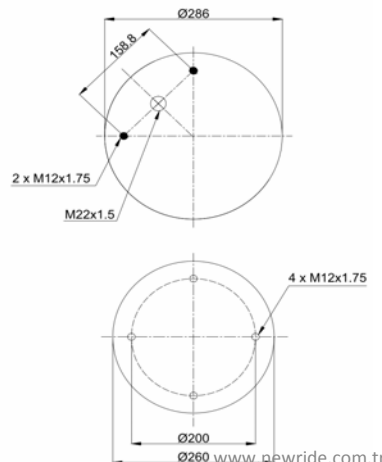

cross section view

top view / bottom view

OEM PART NUMBER

CROSS REFERENCES

CONTITECH	813 MB (variation)
BLACKTECH	RML 7924 C3