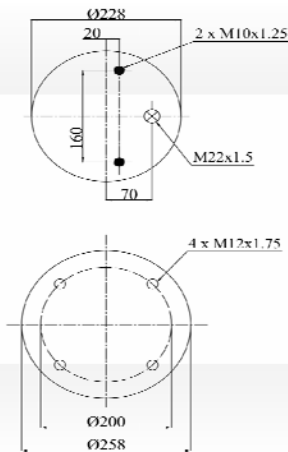

top view / bottom view

OEM PART NUMBER

B.P.W	041.03.007.0
CAMPANA	05.050.0100
CAMPANA	28100002

CROSS REFERENCES

GART	D278H 278.4.512
BLACKTECH	RML 74512 C