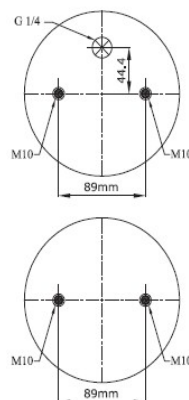

top view / bottom view