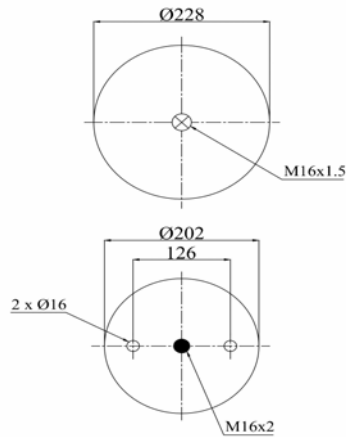

CROSS REFERENCES

GART D276R 276.1.421
BLACKTECH RML 71421 C

1901480 C

Complete Air Springs

cross section view

top view / bottom view

OEM PART NUMBER

AUSTERAS 99381010