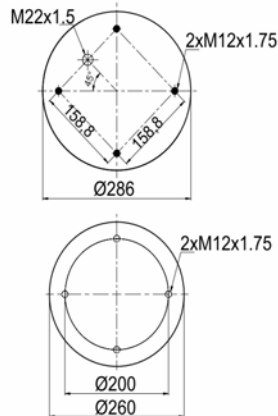

top view / bottom view

OEM PART NUMBER

HENDRICKSON	506 243
HENDRICKSON	785 163
NEWAY	21215632
ROR	2120 8082
ROR	2121 5632
WEWELER	US 07337
WEWELER	US 00622

CROSS REFERENCES

CONTITECH	810 MB
FIRESTONE STYLE	1T19L-7
FIRESTONE ORDER	W01 M58 6345
PHOENIX	1 D 28 A-2
BLACKTECH	RML 7921 C