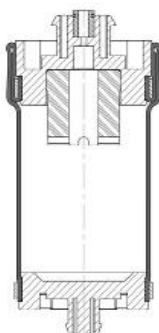

A17206

Cabin Air Springs

cross section view