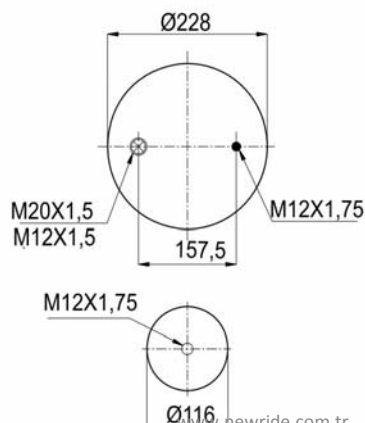

top view / bottom view

OEM PART NUMBER

FRUEHAUF

CROSS REFERENCES

CONTITECH	4159 N P05
FIRESTONE STYLE	1T15M-9
FIRESTONE ORDER	W01 M58 0736
PHOENIX	1 DK 21 B-5 NP
DUNLOP F (SPRINGRIDE)	D12U04
GOODYEAR	1R12-761
CF GOMMA	1T 323 - 40