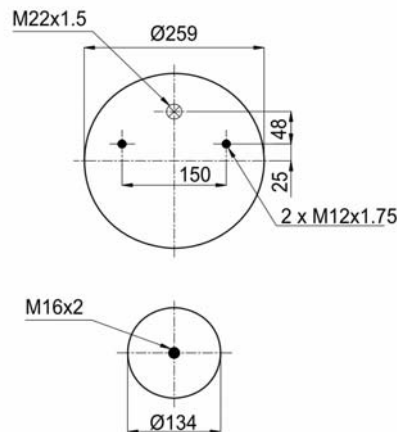

cross section view

top view / bottom view

OEM PART NUMBER

BPW 05.429.40.03.0

CROSS REFERENCES

CONTITECH 941 MB
FIRESTONE STYLE 1T17D-8.3
FIRESTONE ORDER W01 M58 8620
PHOENIX 1 DK 21
DUNLOP F (SPRINGRIDE) D11U30
GOODYEAR 1R11-700
CF GOMMA 1 TC 300-36 / 204466
TAURUS UR 730-01T
VIBRACOUSTIC V 1 DK 21
BLACKTECH RML 7052