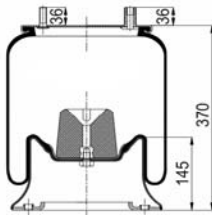

1904156 C7

Complete Air Springs