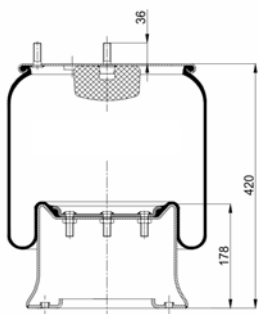

1900813 C3

Complete Air Springs