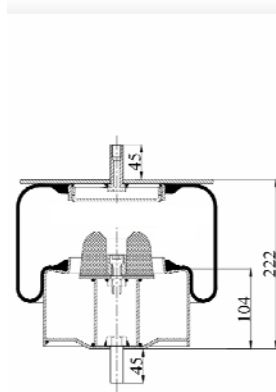

1903856 C

Complete Air Springs

cross section view