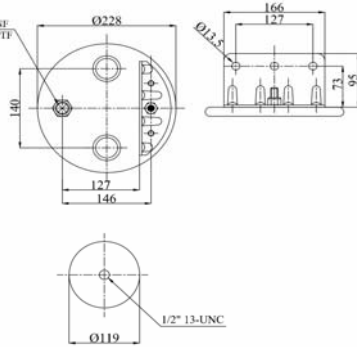

top view / bottom view

OEM PART NUMBER

CROSS REFERENCES

FIRESTONE STYLE	1T15 M-8
FIRESTONE ORDER	W01 358 9648
BLACKTECH	RML 79648