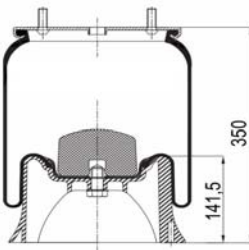

1904022 CP3

Complete Air Springs