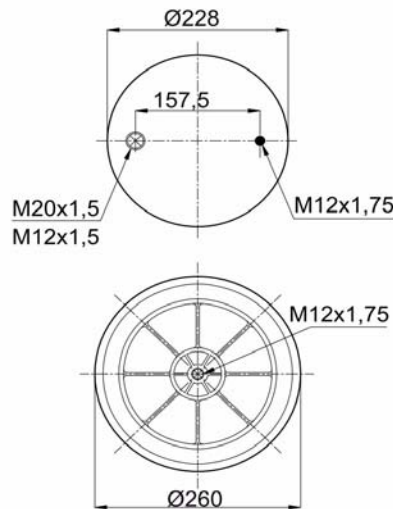

cross section view

top view / bottom view

OEM PART NUMBER

FRUEHAUF UJB 0358-001 / M001774
CARDI 58051210
SAMRO H2500324
SMB 1525199
SMB M001774

CROSS REFERENCES

CONTITECH 4159 N P09
FIRESTONE STYLE 1T15M-9
FIRESTONE ORDER W01 379 9131
PHOENIX 1 DK 23 L-9131
DUNLOP F (SPRINGRIDE) D12B04
GOODYEAR 1R12-721
CF GOMMA 1 T323-40 / 200751
TAURUS KR 509-9131
VIBRACOUSTIC V 1DK 23 L-9131
GRANNING 15671
BLACKTECH RML 75260 CP9

1904159 CP11

Complete Air Springs