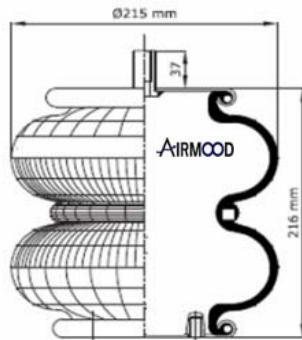

DESCRIPTION

Air Inlet	M12-1.5
Blind nuts	M10
Top plate bolts	
top / bottom plate bolts	
Center distance	44.4mm
Bumper	

2C 220-10

cross section view

top view / bottom view

Convoluted Air Springs

CROSS REFERENCES