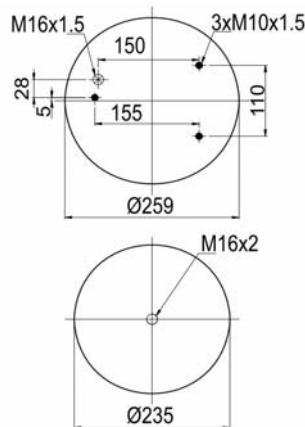

cross section view

top view / bottom view

OEM PART NUMBER

VDL Bus 0 377 498

CROSS REFERENCES

CONTITECH	836 MB K4
FIRESTONE STYLE	1T17AR-4.5
FIRESTONE ORDER	W01 M58 8705
PHOENIX	1 DF 25-14
GRANNING	17060
BLACKTECH	RML 7947 C4