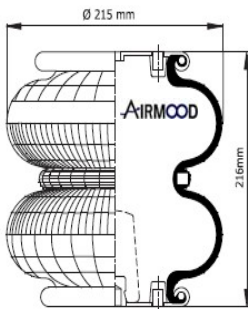

2C 220-13

Convuluted Air Springs

cross section view

top view / bottom view

CROSS REFERENCES

CONTITECH	FD 200-19 310
FIRESTONE	W01358 6902
CF GOMMA PIRELLI	
PHOENIX	
DUNLOP	
GART	
GOODYEAR	
BLACKTECH	
AIRKRAFT	113027

DESCRIPTION

Air Inlet	1/4 NPT
Blind nuts	3/8-16 UNC
Top plate bolts	
top / bottom plate bolts	
Center distance	44.4mm
Bumper	96mm