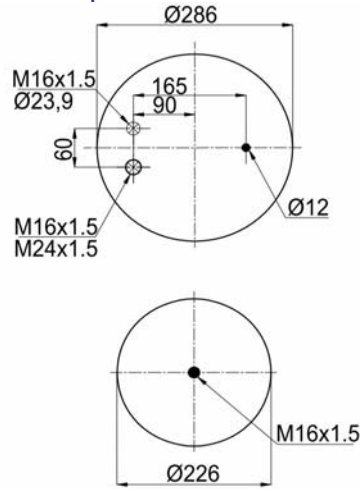

cross section view

top view / bottom view

OEM PART NUMBER

RENAULT 5.010.294.308 .C

CROSS REFERENCES

CONTITECH 4911 N P03
GOODYEAR 1R13-739
SPRINGRIDE D13B46
GRANNING 16230
BLACKTECH RML 75022 C3