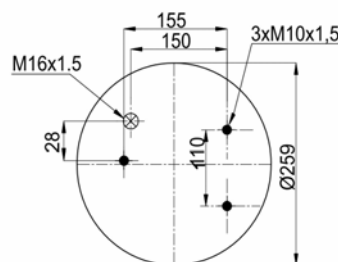

top view / bottom view

OEM PART NUMBER

DAF 0 513 985
VDL BUS 0 513 985

CROSS REFERENCES

CONTITECH 836 MB
FIRESTONE STYLE 1T17AR-4.5
FIRESTONE ORDER /W01 M58 0775
PHOENIX 1 DF 25-4 NP
DUNLOP F (SPRINGRIDE) D13U27
GOODYEAR 1R12-764
BLACKTECH RML 7947-1