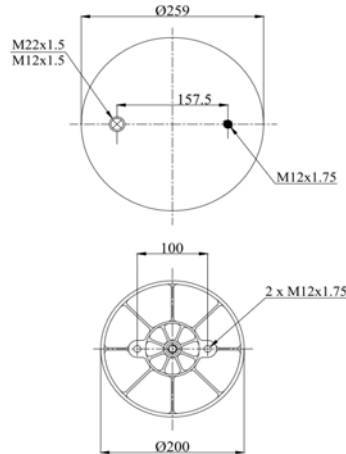

cross section view

top view / bottom view

OEM PART NUMBER

R.O.R MERITOR 21222442
WEWELER USO7074

CROSS REFERENCES

CONTITECH	4157 N P09
FIRESTONE STYLE	1T15MPW-7
FIRESTONE ORDER	W01 M58 7074
PHOENIX	1 DK 21 A-3
DUNLOP F (SPRINGRIDE)	D12 B17
GOODYEAR	1R11-106
CF GOMMA	1T 300-38
TAURUS	KR 915 - 54
VIBRACOUSTIC	V 1 D 21 A-31
GRANNING	15732
BLACKTECH	RML 79002 A3 CP