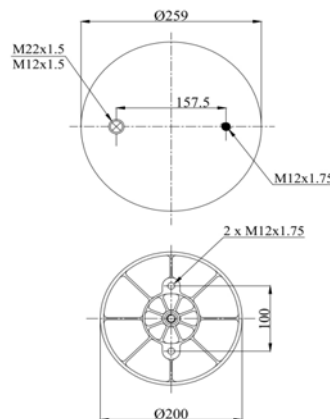

cross section view

top view / bottom view

OEM PART NUMBER

ROR
WEWELER

CROSS REFERENCES

FIRESTONE ORDER	W01 M58 7074 (Variation)
BLACKTECH	RML 79002 A3 CP1