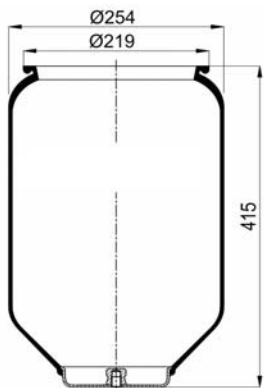

1900809 S

Complete Air Springs

cross section view

top view / bottom view

OEM PART NUMBER

MAN	81.43601.0025

CROSS REFERENCES

CONTITECH	809 NT
FIRESTONE STYLE	1T15L-6
FIRESTONE ORDER	W01 M58 0031
PHOENIX	1 D 23 B-2
CF GOMMA	1T 320 SP
GRANNING	16054
BLACKTECH	RML 7910 S