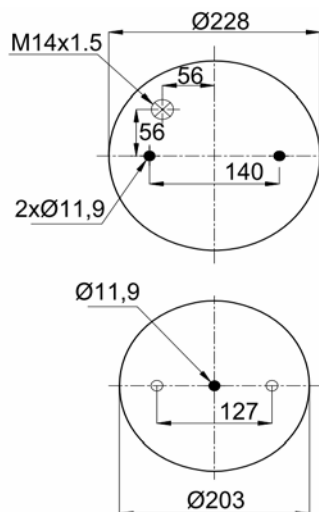

cross section view

top view / bottom view

OEM PART NUMBER

SCANIA BUSSAR

1440305 / 462680

CROSS REFERENCES

GOODYEAR
GRANNING
BLACKTECH

1R11 830
92502
RML 70305 C