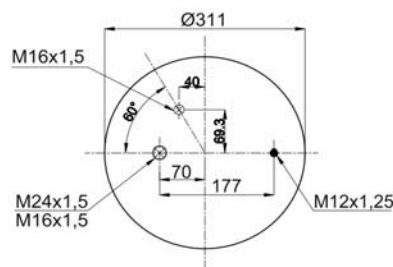

top view / bottom view

OEM PART NUMBER

CROSS REFERENCES

CONTITECH
FIRESTONE STYLE
FIRESTONE ORDER
BLACKTECH
AIRTECH

902 MB (without piston)
1T19G-12
W01 M58 9910
RML 7013
3902P