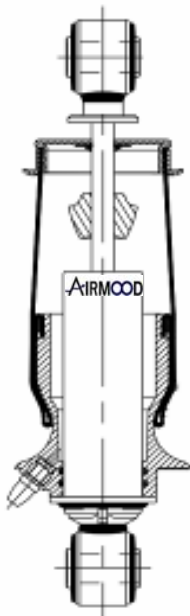

A78014 C

Cabin Air Springs

cross section view

OEM PART NUMBER

IVECO Stralis

500340706

REMARKS

REAR

CROSS REFERENCES

ARVIN MERITOR

908322986