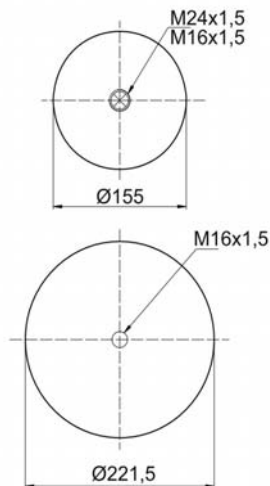

top view / bottom view

OEM PART NUMBER

MERCEDES

A 942 320 37 21

CROSS REFERENCES

CONTITECH
BLACKTECH

4737 N P21
RML 95848 C21