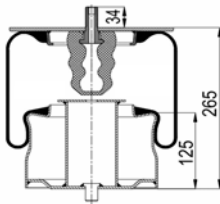

Complete Air Springs

cross section view

top view / bottom view

OEM PART NUMBER

IRIS BUS
IRIS BUS

5.810.111.355
5.000.786.641

CROSS REFERENCES

CONTITECH
GRANNING
BLACKTECH