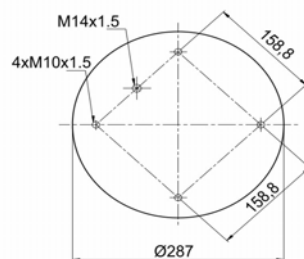

OEM PART NUMBER

SCANIA

CROSS REFERENCES

CONTITECH	4813 N
GRANNING	16057
BLACKTECH	RML 75924