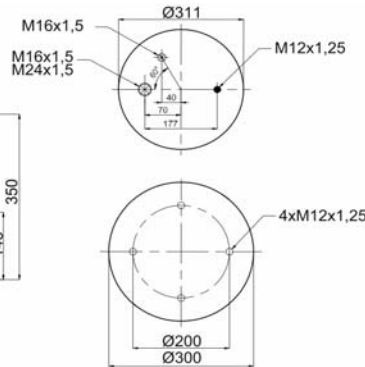

cross section view

top view / bottom view

OEM PART NUMBER

RENAULT
RENAULT

5010052722
5010130683

CROSS REFERENCES

CONTITECH
FIRESTONE STYLE
FIRESTONE ORDER
GRANNING
GRANNING
BLACKTECH

901 MB
1T19G-12
W01 M58 9910
93200
16220
RML 7012 C