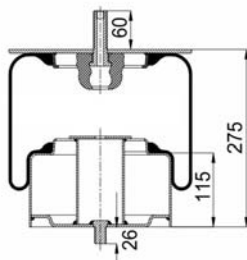

1900661 C1

Complete Air Springs

cross section view