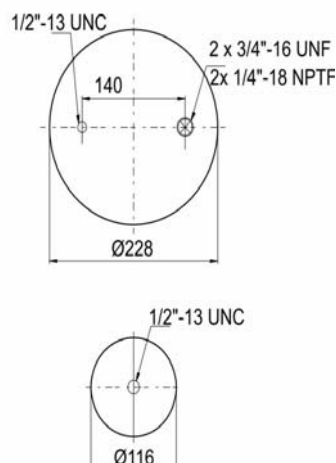

top view / bottom view

OEM PART NUMBER