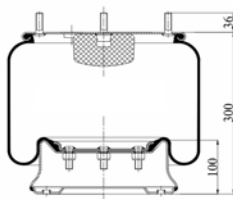

1900810 C1

Complete Air Springs