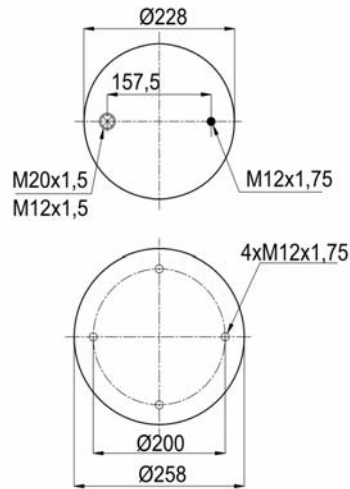

cross section view

top view / bottom view

OEM PART NUMBER

FRUEHAUF MONTENEGRO

CROSS REFERENCES

CONTITECH	4159 N P03
FIRESTONE STYLE	1T15M-9
FIRESTONE ORDER	W01 M58 7548
PHOENIX	1 DK 23 L-27
DUNLOP F (SPRINGRIDE)	D12B02
DUNLOP UK	PNP 311370000
GOODYEAR	1R12-701
CF GOMMA	1T 323 - 40
TAURUS	KR 509-25
GRANNIG	16026
BLACKTECH	RML 75260 C3