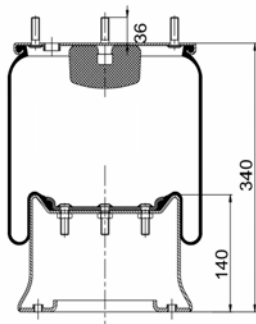

1900810 C

Complete Air Springs

cross section view

top view / bottom view

OEM PART NUMBER

HENDRICKSON	506 243
HENDRICKSON	785 163
NEWAY	21215632
ROR	2120 8082
ROR	2121 5632
WEWELER	US 07337
WEWELER	US 00622