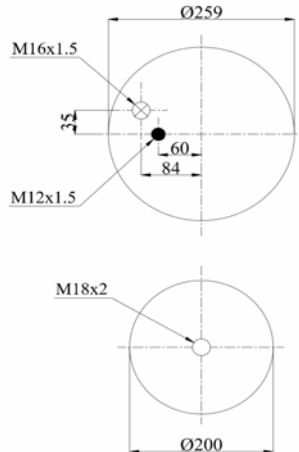

top view / bottom view

OEM PART NUMBER

MAN 81.43600.6046

CROSS REFERENCES

CONTITECH 4886 N P01
BLACKTECH RML 75997 C1