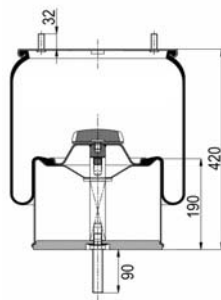

1900725 C2

Complete Air Springs

cross section view

top view / bottom view

OEM PART NUMBER

GIGANT

166 217 / 3653

CROSS REFERENCES