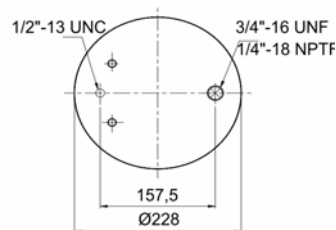

OEM PART NUMBER

CROSS REFERENCES

BLACKTECH

ML 79782