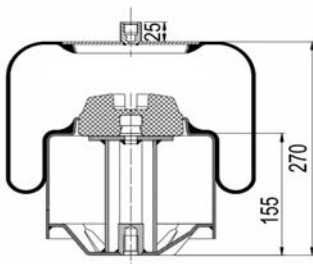

1904737 C2

Complete Air Springs

cross section view