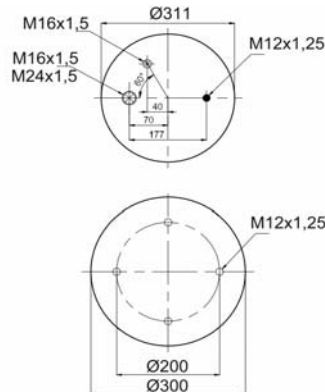

cross section view

top view / bottom view

OEM PART NUMBER

RENAULT	5.010.211.724

CROSS REFERENCES

CONTITECH	902 MB
GRANNING	15709
AIRTECH	3902 K
BLACKTECH	RML 7013 C