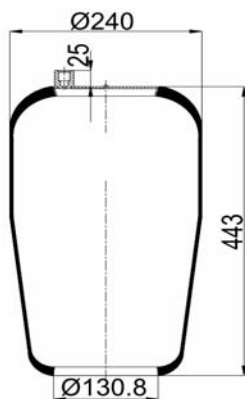

1904390 S1

Complete Air Springs

cross section view

top view / bottom view

OEM PART NUMBER

MERCEDES A 942 328 00 01

CROSS REFERENCES

CONTITECH 4390 N1
PHOENIX 1 KF 21 - 1 NP
DUNLOP F (SPRINGRIDE) D12 U25
GOODYEAR 9507
CF GOMMA 1 VSC - 285 30
BLACKTECH RML 95401-1