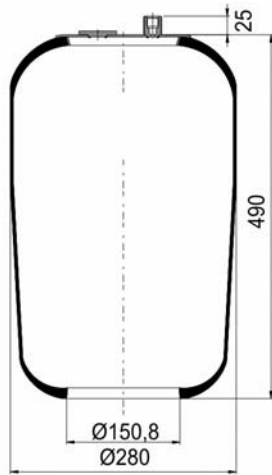

1904185 S

Complete Air Springs

cross section view

top view / bottom view

OEM PART NUMBER

MB A 974 328 02 01

CONTITECH 4185 N
GRANNING 93902
BLACKTECH RML 95296

1904185 C1

Complete Air Springs

cross section view