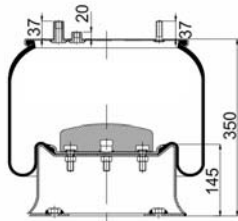

1900902 C

Complete Air Springs