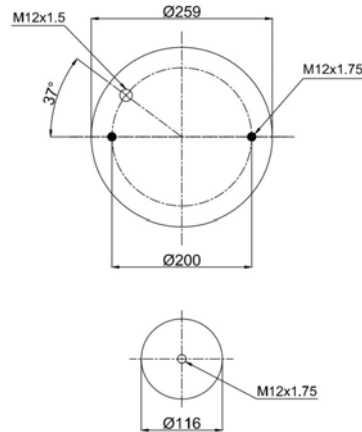

cross section view

top view / bottom view

OEM PART NUMBER
ROR

CROSS REFERENCES

BLACKTECH RML 78608