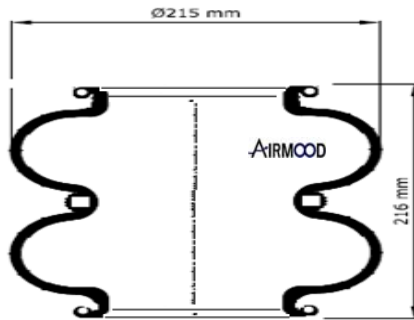

2C 220

Convuluted Air Springs

cross section view   top view / bottom view

CROSS REFERENCES

CONTITECH	FD 200-19 S[895 N]
FIRESTONE	20/W01 095 0009
CF GOMMA PIRELLI	T20
PHOENIX	2B12R
DUNLOP	S019201
GART	
BLACKTECH	2C-21-S01
AIRKRAFT	114001
DESCRIPTION	

Air Inlet

Blind nuts
Top plate bolts
top / bottom plate bolts
Center distance
Bumper