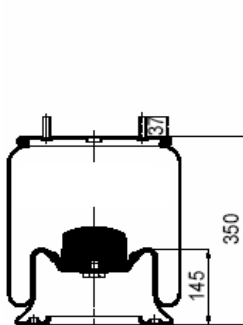

1904004 C

Complete Air Springs

cross section view