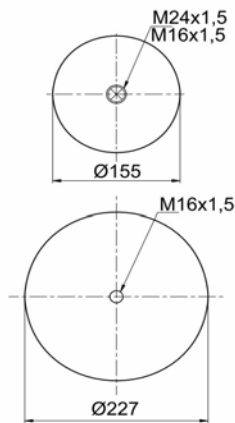

1904838 C23

Complete Air Springs

cross section view

top view / bottom view

OEM PART NUMBER

MERCEDES

A 942 320 35 21

CROSS REFERENCES