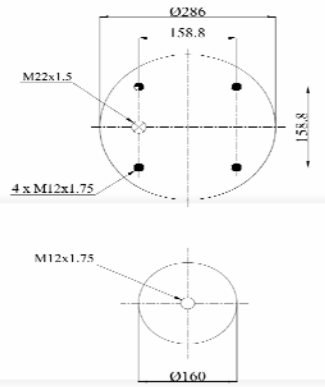

cross section view

top view / bottom view

OEM PART NUMBER

CROSS REFERENCES

GART
BLACKTECH

D287B 287.4.580 (without piston)
RML 74580