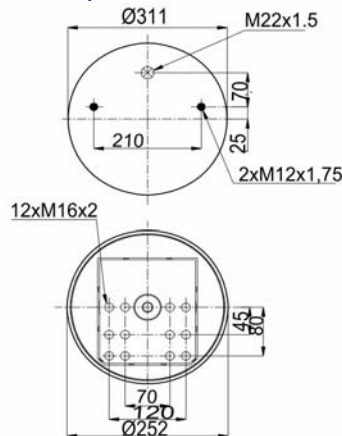

cross section view

top view / bottom view

OEM PART NUMBER

BPW 36	05.429.43.51.0

CROSS REFERENCES

CONTITECH	881 MB (plastic piston)
FIRESTONE STYLE	1T66D-10.8
FIRESTONE ORDER	W01 M58 8667
PHOENIX	1 DK 32-1
DUNLOP F (SPRINGRIDE)	D14B41
GOODYEAR	1R14-748
CF GOMMA	1TC360-45
TAURUS	KR 836-05
BLACKTECH	RML 7992 CP