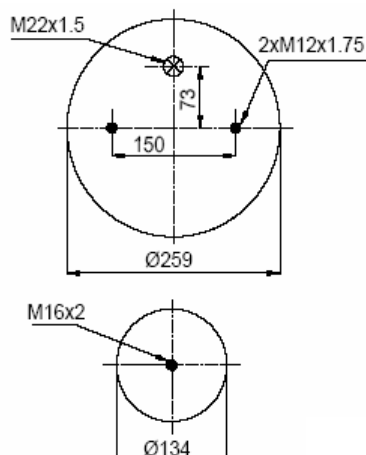

top view / bottom view

OEM PART NUMBER