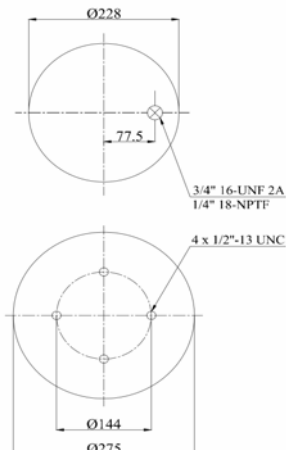

top view / bottom view

OEM PART NUMBER

HENDRICKSON	C20413
HENDRICKSON	S20124

CROSS REFERENCES

FIRESTONE STYLE	1T15 MW -10
FIRESTONE ORDER	W01 358 9265
CONTITECH	9 10 19P - 435
GOODYEAR	1R12 375
BLACKTECH	RML 79265 CP