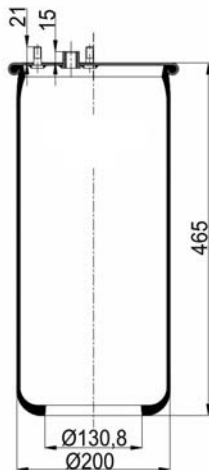

1900889 S

Complete Air Springs

cross section view

top view / bottom view