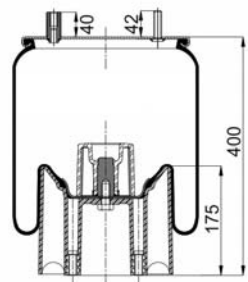

1904157 CP5

Complete Air Springs