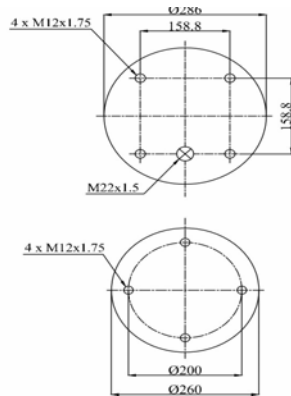

cross section view

top view / bottom view

OEM PART NUMBER

B.P.W 0.41.03.003.0
CAMPANA 05.020.0100

CROSS REFERENCES

GART D277/D 277.4.520
BLACKTECH RML 74520 C