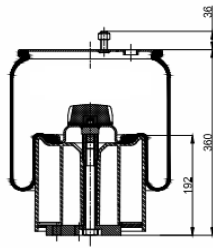

1900940 CP1

Complete Air Springs