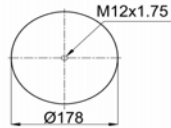

top view / bottom view

OEM PART NUMBER

MAN	81436010035
MAN	81436010048
KAESSBOHRER	4731029000

CROSS REFERENCES

CONTITECH	811 NT
FIRESTONE STYLE	1T19L-10
FIRESTONE ORDER	W01 M58 0028
PHOENIX	1 D 28 B
GOODYEAR	1R14 715
SPRINGRIDE	D13A02
TAURUS	UR622-03
GRANNING	15772
AIRTECH	RML 7922 S