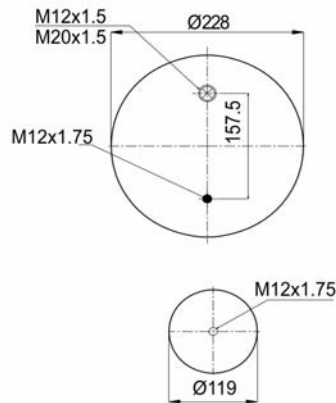

cross section view

top view / bottom view

OEM PART NUMBER

FRUEHAUF
ROR
WEWELER

CROSS REFERENCES

CONTITECH	4156 N P05
FIRESTONE	1T15M-6
PHOENIX	1 DK 21 A 2
CF GOMMA	1T 323 - 33
BLACKTECH	RML 75267-5