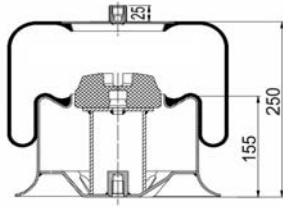

1904737 C25

Complete Air Springs

cross section view