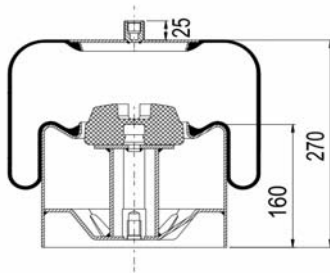

1904737 C1

Complete Air Springs

cross section view