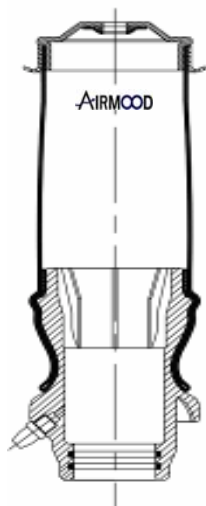

A48001

Cabin Air Springs

cross section view