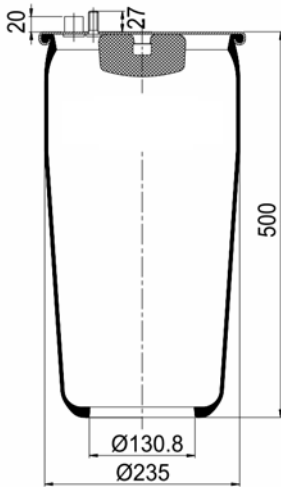

1904884

Complete Air Springs

cross section view

top view / bottom view

OEM PART NUMBER

MAN 81.43601.0152
MAN 81.43601.0174

CROSS REFERENCES

CONTITECH 4884 N1 P01
DUNLOP F (SPRINGRIDE) D10 U48
GOODYEAR 1R11-820
GRANNING 94001
BLACKTECH RML 75995

1904884 C6

Complete Air Springs

OEM PART NUMBER

MAN 81.43600.6035