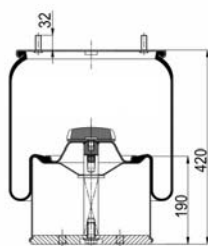

1900725 C3

Complete Air Springs