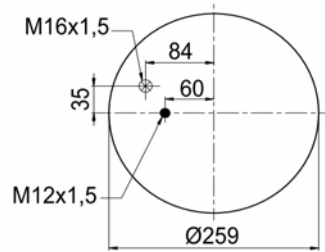

1904884

Complete Air Springs

cross section view

top view / bottom view

OEM PART NUMBER

MAN 81.43601.0152
MAN 81.43601.0174

CROSS REFERENCES

CONTITECH 4884 N1 P01
DUNLOP F (SPRINGRIDE) D10 U48
GOODYEAR 1R11-820
GRANNING 94001
BLACKTECH RML 75995

1904884 C6

Complete Air Springs

OEM PART NUMBER

MAN 81.43600.6035