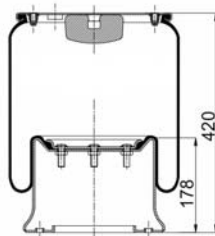

1904813 C7

Complete Air Springs

cross section view

top view / bottom view

OEM PART NUMBER

SCANIA	1865755
SCANIA	255293
SCANIA	255295
SCANIA	325748
SCANIA	1107674
SCANIA	1314906
SCANIA	298568

CROSS REFERENCES