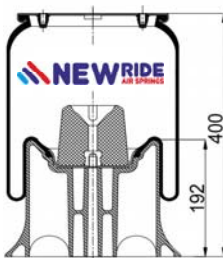

1909296 CP

Complete Air Springs