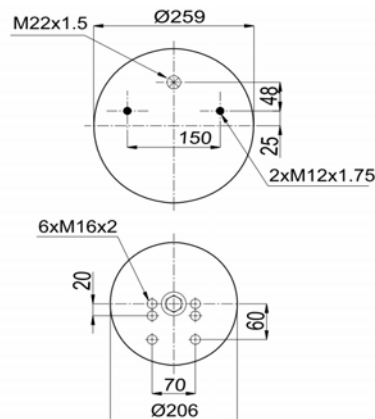

cross section view

top view / bottom view

OEM PART NUMBER