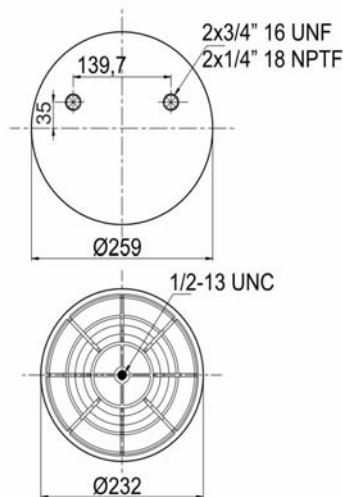

top view / bottom view

OEM PART NUMBER

HENDRICKSON	S 21800

CROSS REFERENCES

FIRESTONE STYLE	1T17 CA-5
FIRESTONE ORDER	W01 358 8709
GOODYEAR	1R13 159
BLACKTECH	RML 78709 CP