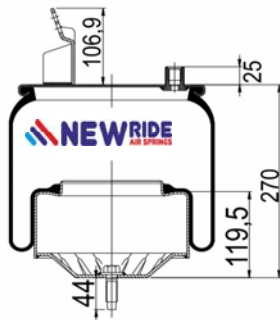

CROSS REFERENCES

CONTITECH

7805 N

BLACKTECH

RML 77805

1907805 C

Complete Air Springs

cross section view