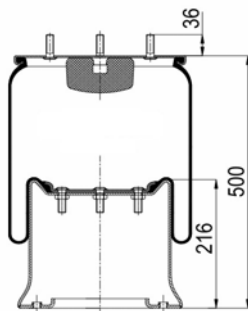

1904008 C1

Complete Air Springs

cross section view