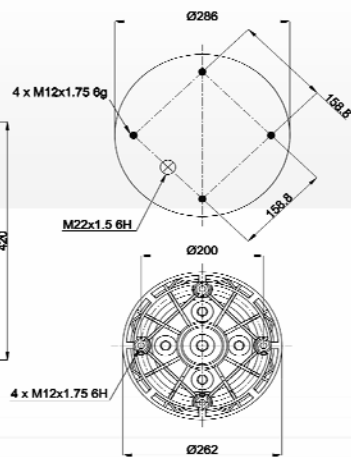

811 MB (variation)
RML 7922 C1

1900811 CP

Complete Air Springs

cross section view

top view / bottom view

OEM PART NUMBER

CAMPANA
CAMPANA

50.200.105
28100006