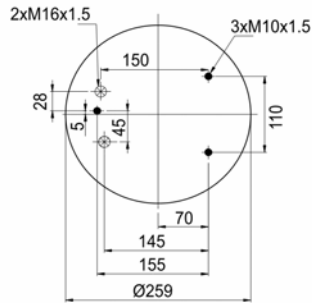

cross section view

top view / bottom view

OEM PART NUMBER

DAF 0 513 982

CROSS REFERENCES

CONTITECH	836 M2
FIRESTONE STYLE	1T17AR-4.5
FIRESTONE ORDER	W01 M58 0777
PHOENIX	1 DF 25-3 NP
GOODYEAR	1 R 12-710
SPRINGRIDE	D13U31
BLACKTECH	RML 7947-2