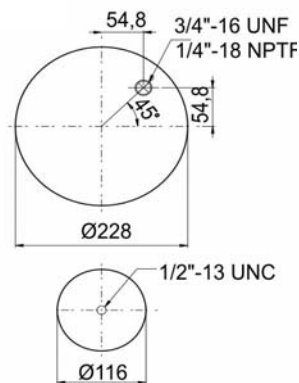

top view / bottom view

OEM PART NUMBER

CROSS REFERENCES

FIRESTONE STYLE	1T15 MW -10
FIRESTONE ORDER	W01 358 9265
BLACKTECH	RML 79265