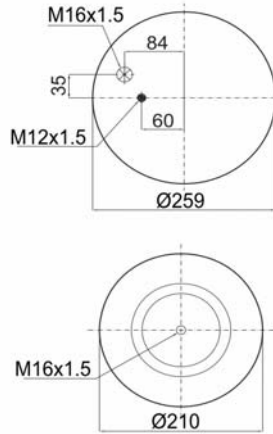

cross section view

top view / bottom view

OEM PART NUMBER

MAN TGA

81.43600.6039

CROSS REFERENCES

CONTITECH
BLACKTECH

4705 N1 P03
RML 75816 C3