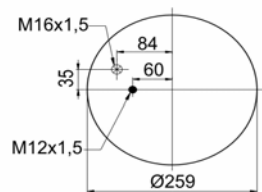

OEM PART NUMBER

MAN

81436010153

CROSS REFERENCES

CONTITECH
DUNLOP F (SPRINGRIDE)
GOODYEAR
GRANNING
BLACKTECH

4883 N1 P01
D10 U47
1R11-804
94003
RML 75994