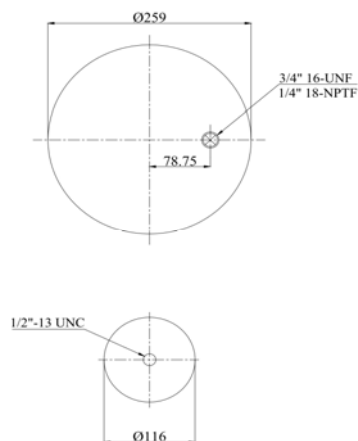

top view / bottom view

OEM PART NUMBER

CROSS REFERENCES

BLACKTECH

RML 79580