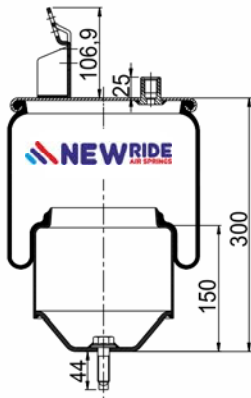

Complete Air Springs

cross section view

top view / bottom view

OEM PART NUMBER

VOLVO	20 582 214
VOLVO	31711695
VOLVO	20374511
VOLVO	20456156
VOLVO	20531987
VOLVO	20582214
ROR MERITOR	MLF 7170

CROSS REFERENCES