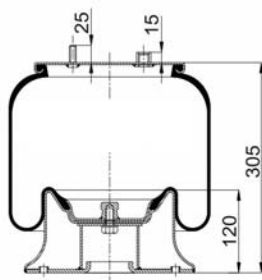

1904154 C5

Complete Air Springs

cross section view