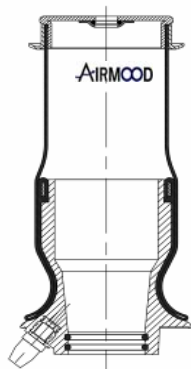

A7801

Cabin Air Springs

cross section view