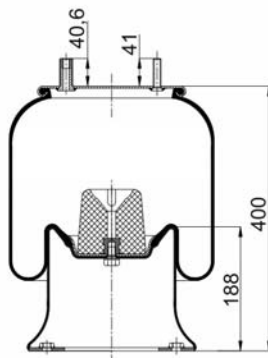

1904159 C16

Complete Air Springs