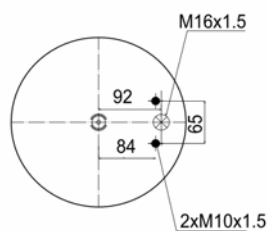

OEM PART NUMBER

VOLVO

1 076 595

CROSS REFERENCES

CONTITECH
FIRESTONE STYLE
FIRESTONE ORDER
DUNLOP F (SPRINGRIDE)
GOODYEAR
CF GOMMA
BLACKTECH

4713 N P04
1T17BR-8
W01 M58 9706
D12 B24
1R12-763
1 T300-28 / 26778
RML 75824