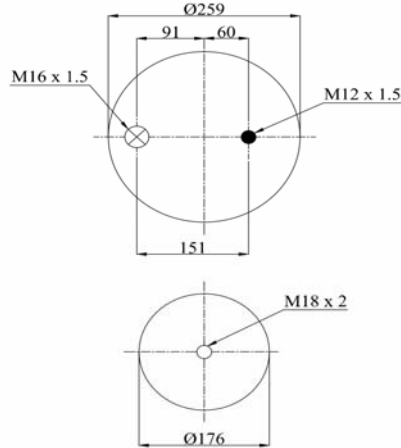

81.43601.0168

CROSS REFERENCES

CONTITECH
BLACKTECH

4862 N P01
RML 75973

1904862 C2

Complete Air Springs

cross section view

top view / bottom view