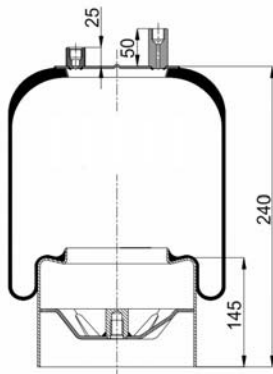

1904391 C2

Complete Air Springs

cross section view