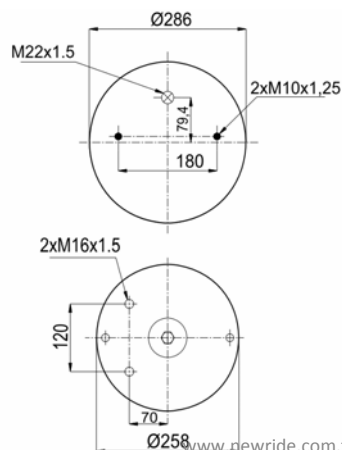

cross section view

top view / bottom view

OEM PART NUMBER