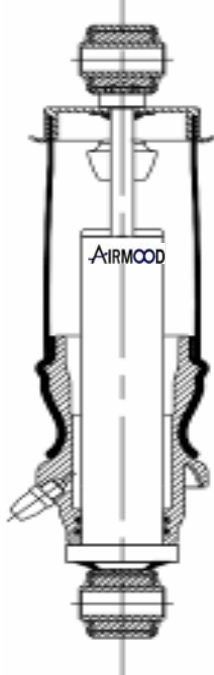

CROSS REFERENCES

A46001 C

Cabin Air Springs

cross section view