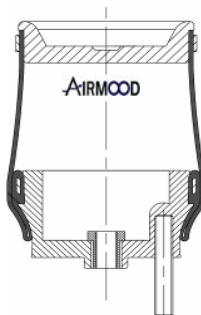

A31054

Cabin Air Springs

cross section view

OEM PART NUMBER

RENAULT G 340 Ti 5.010.266.845A
RENAULT G 340 Ti 5.010.313.619A

REMARKS

FRONT-REAR
CABIN SPRINGS

CROSS REFERENCES

CONTITECH SZ50-10
GRANNING 15513