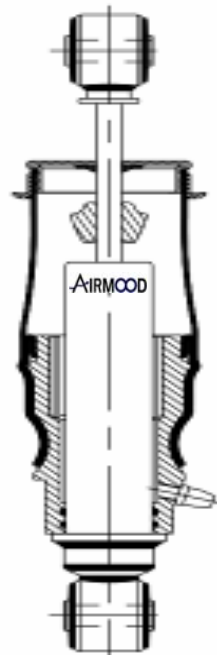

A88022 C

Cabin Air Springs

cross section view