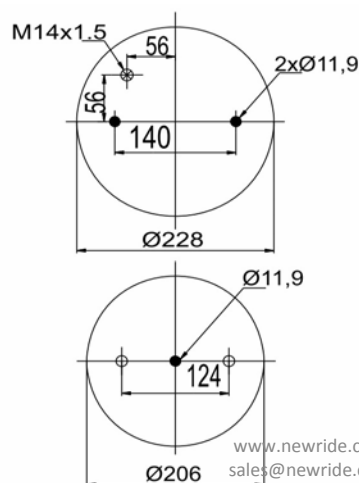

cross section view

top view / bottom view

OEM PART NUMBER

SCANIA BUSSAR

1440306 / 492678

CROSS REFERENCES

GOODYEAR
GRANNING
BLACKTECH
AIRTECH

1R11 831
92507
RML 70306 C
330306