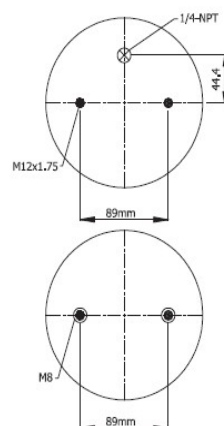

top view / bottom view