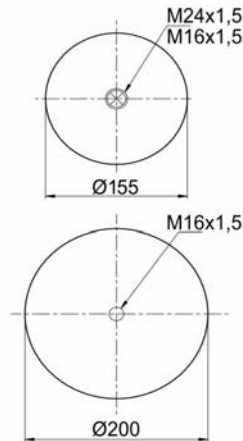

top view / bottom view

OEM PART NUMBER

EVO BUS

A 629 320 00 25

CROSS REFERENCES

CONTITECH
BLACKTECH

4644 N P22
RML 95755 C22