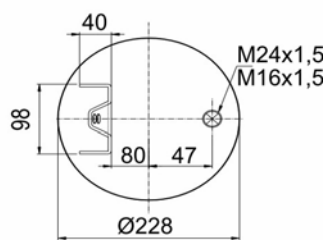

top view / bottom view

OEM PART NUMBER

VOLVO

CROSS REFERENCES

CONTITECH	6608 N
BLACKTECH	RML 77527