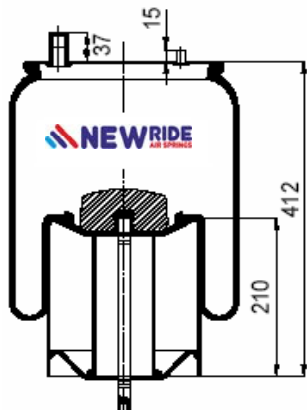

1904915 C6

Complete Air Springs

cross section view

top view / bottom view

OEM PART NUMBER

RENAULT (MAGNUM)	5.010.294.309
SAMRO	H2501122

CROSS REFERENCES

CONTITECH	4915 N P06
GRANNING	16232
BLACKTECH	RML 75026 C6