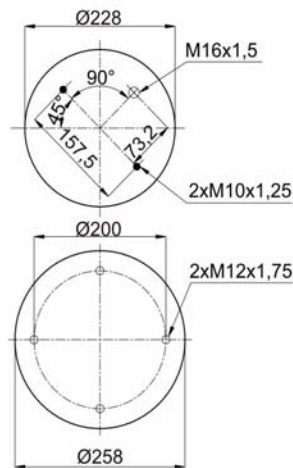

top view / bottom view

OEM PART NUMBER
RENAULT
RENAULT

5.010.239.252
5.010.488.071

CROSS REFERENCES
CONTITECH
BLACKTECH

4154 N P05
RML 75265 C5