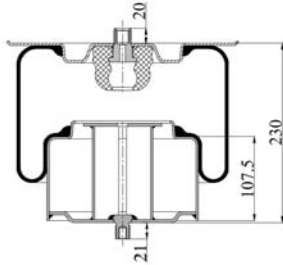

1901415 C1

Complete Air Springs

cross section view