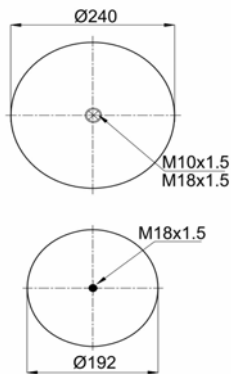

top view / bottom view

OEM PART NUMBER

IRIS BUS
IRIS BUS

5.810.111.355
5.000.786.641

CROSS REFERENCES

CONTITECH
GRANNING
BLACKTECH

817 MB
91700
RML 9928 C