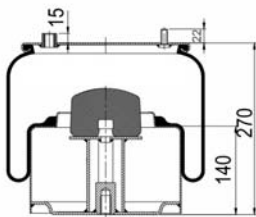

1900836 C6

Complete Air Springs