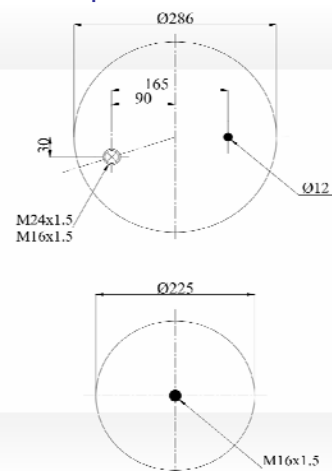

cross section view

top view / bottom view

OEM PART NUMBER

RENAULT	5.010.600.328
VOLVO	20 726 768

CROSS REFERENCES

CONTITECH	4912 N P13
BLACKTECH	RML 75023 C13