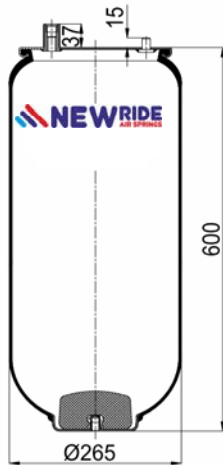

1904912 S8

Complete Air Springs

cross section view