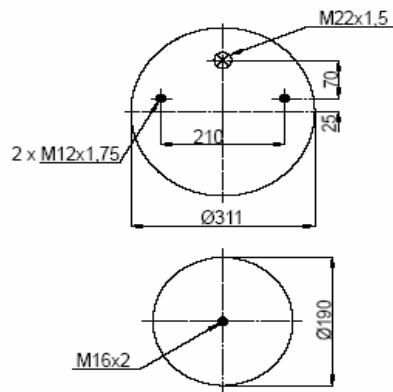

top view / bottom view

OEM PART NUMBER

BPW

05.429.41.09.0

CROSS REFERENCES

CONTITECH
GRANNING
BLACKTECH

4942 N P02
93401
RML 75053