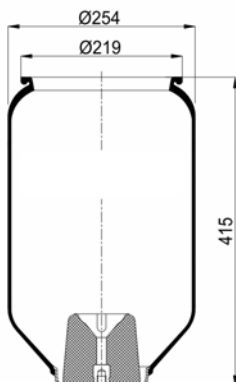

1900809 S1

Complete Air Springs

cross section view

top view / bottom view

OEM PART NUMBER

MAN	81.43601.6002
MAN	81.43601.6023
MAN	81.43601.6025
MAN	81.43601.6029
MAN	81.43601.6030
MAN	81.43601.0050

CROSS REFERENCES

CONTITECH	809 NTB
FIRESTONE STYLE	1T15L-6
FIRESTONE ORDER	W01 M58 0687
PHOENIX	1 D 23 C-1
GOODYEAR	1R12-709
CF GOMMA	1T 320 SP
TAURUS	UR 504-13
GRANNING	15773
BLACKTECH	RML 7910 SP