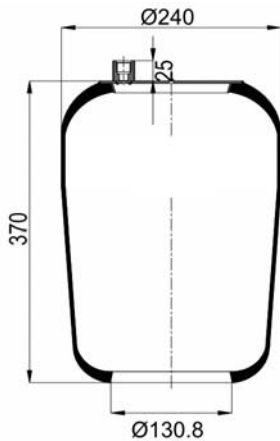

1904391 S1

Complete Air Springs

cross section view

top view / bottom view

OEM PART NUMBER

MB A 942 328 06 01

CROSS REFERENCES

CONTITECH 4391 N1
BLACKTECH RML 95402-1