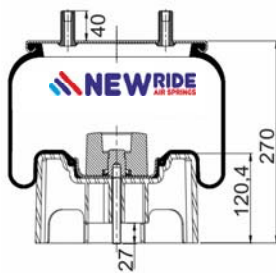

1908709 S

Complete Air Springs

CROSS REFERENCES

FIRESTONE STYLE	1T17 CA-5
FIRESTONE ORDER	W01 358 8709
BLACKTECH	RML 78709

1908709 CP

Complete Air Springs

cross section view

HENDRICKSON	S 21800

CROSS REFERENCES

FIRESTONE STYLE	1T17 CA-5
FIRESTONE ORDER	W01 358 8709
GOODYEAR	1R13 159
BLACKTECH	RML 78709 CP

1908755 S

Complete Air Springs

CROSS REFERENCES

FIRESTONE STYLE	1T17 B5
FIRESTONE ORDER	W01 358 8755
BLACKTECH	RML 78755