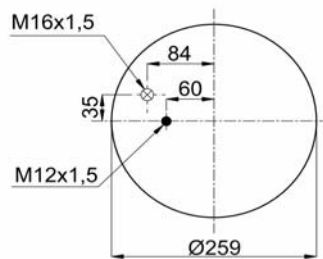

cross section view

top view / bottom view

CROSS REFERENCES

CONTITECH 4884 N1 P06
GRANNING 94100
BLACKTECH RML 75995 C6

1904884 CP6

Complete Air Springs

OEM PART NUMBER