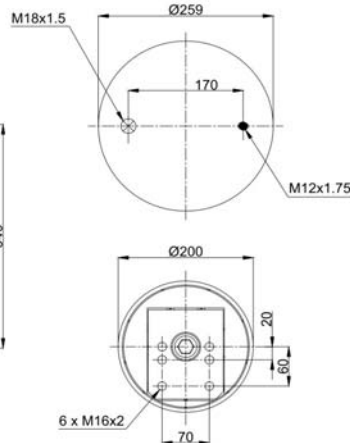

cross section view

top view / bottom view

OEM PART NUMBER

CROSS REFERENCES

CONTITECH
BLACKTECH

4940 N P02 (with plas. Pis.)
RML 75051 CP