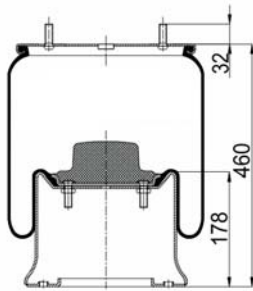

1904028 C2

Complete Air Springs

cross section view