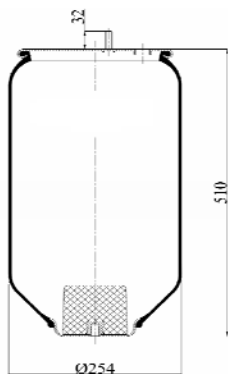

1904514 S

Complete Air Springs

cross section view