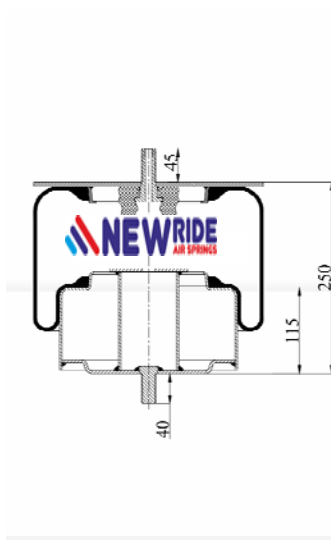

CROSS REFERENCES

BLACKTECH

RML 9772 C4

1900661 C6

Complete Air Springs

cross section view

top view / bottom view

OEM PART NUMBER