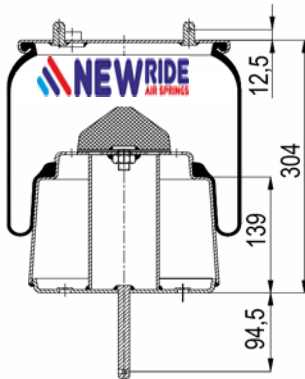

1900305 C

Complete Air Springs

cross section view

top view / bottom view

OEM PART NUMBER

SCANIA BUSSAR

1440305 / 462680

CROSS REFERENCES