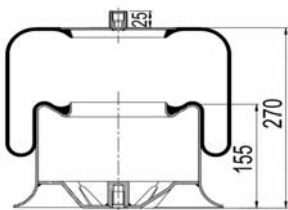

1904758 C1

Complete Air Springs

cross section view