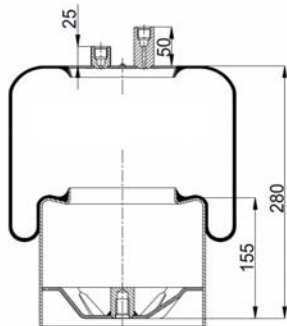

1904390 C5

Complete Air Springs