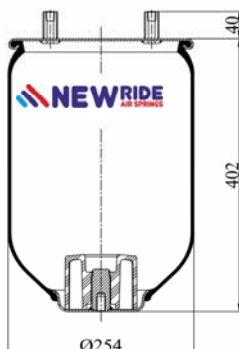

1908755 S

Complete Air Springs