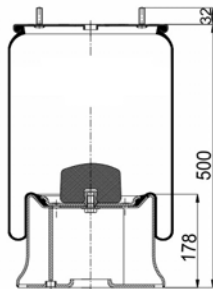

1901318 C

Complete Air Springs

cross section view