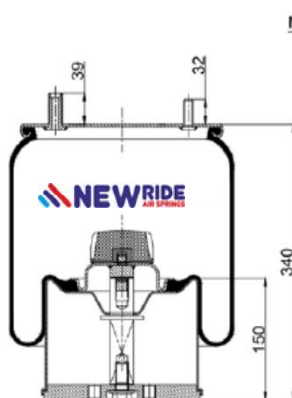

1904940 C

Complete Air Springs

cross section view