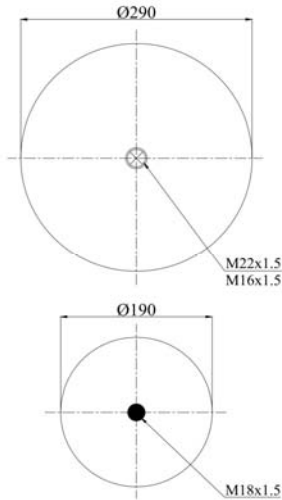

CROSS REFERENCES

GART	D277 / 2F 277.2.500
BLACKTECH	RML 7923 C1
AIRTECH	391318

1901415 C1

Complete Air Springs

cross section view

top view / bottom view

OEM PART NUMBER

IRIS BUS 5.006.172.377
HEULIEZ 5 006 172 377B