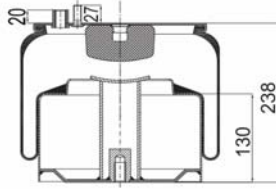

1904705 C3

Complete Air Springs