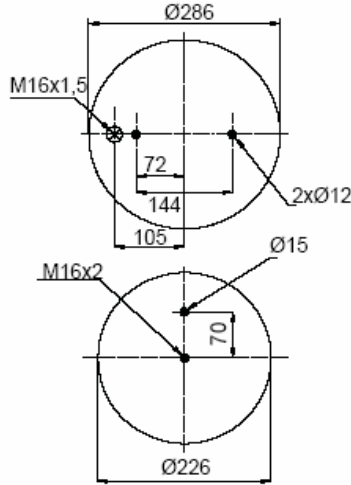

top view / bottom view

OEM PART NUMBER

SCANIA	1440294
SCANIA	1379392

CROSS REFERENCES

CONTITECH	4913 N P02
FIRESTONE STYLE	1T19L-14
FIRESTONE ORDER	W01 095 0500
PHOENIX	1 D 28 H-16
DUNLOP F (SPRINGRIDE)	D14B42
GOODYEAR	1R14-753
CF GOMMA	1T19E-93
GRANNING	16105
BLACKTECH	RML 75024 C