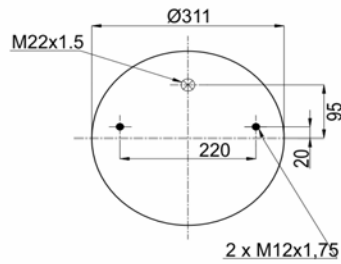

top view / bottom view

OEM PART NUMBER

GIGANT

246 192 / 3661

CROSS REFERENCES

CONTITECH
BLACKTECH

726 N P01
RML 7837