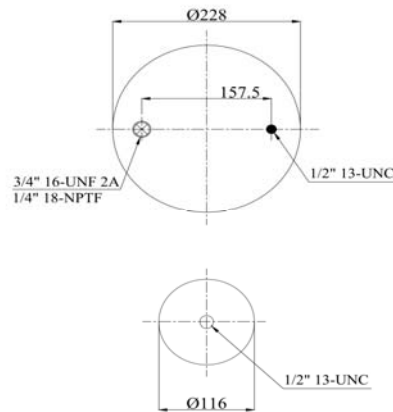

cross section view

top view / bottom view

OEM PART NUMBER

HENDRICKSON
TRIANGLE

CROSS REFERENCES

BLACKTECH

RML 79466