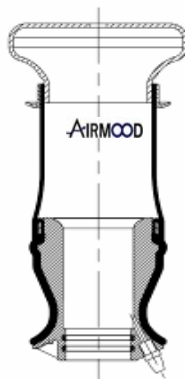

OEM PART NUMBER

SCANIA 4 Series 94-114-144 1349840

REMARKS

CROSS REFERENCES

A51181 C

Cabin Air Springs

cross section view

OEM PART NUMBER