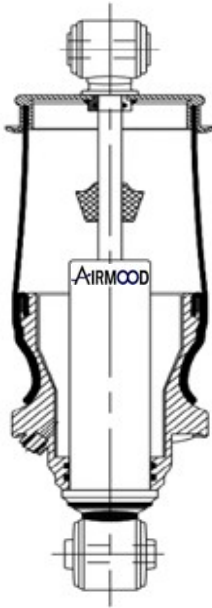

A26057 C

Cabin Air Springs

cross section view