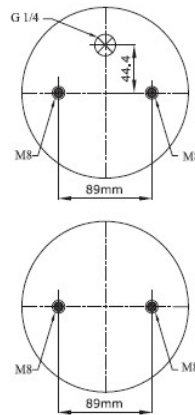

Convoluted Air Springs

CROSS REFERENCES

CONTITECH	FD 200-19 1/4 M8
FIRESTONE	20C2/W01M587679
CF GOMMA PIRELLI	T20
PHOENIX	SP 2B12R-1
DUNLOP	S09201
GART	
GOODYEAR	556 2 2 8649
BLACKTECH	2C-21-P04
AIRKRAFT	113482

DESCRIPTION

Air Inlet	G 1/4
Blind nuts	M8
Top plate bolts	
top / bottom plate bolts	
Center distance	44.4mm
Bumper