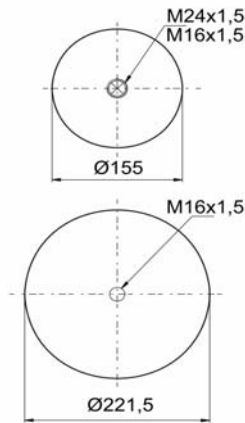

top view / bottom view

OEM PART NUMBER

MERCEDES	A 946 320 03 21

CROSS REFERENCES

CONTITECH	4737 N P01
GRANNING	16227
BLACKTECH	RML 95848 C1