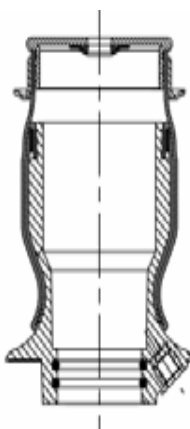

A7801

Cabin Air Springs

cross section view

OEM PART NUMBER

IVECO Stralis

REMARKS

REAR

CROSS REFERENCES