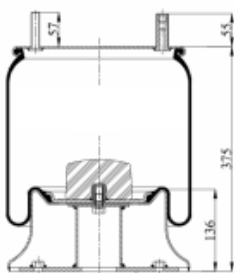

1901309 C

Complete Air Springs