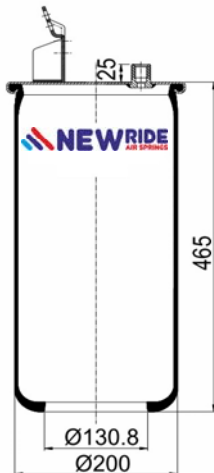

1906608 S

Complete Air Springs

cross section view