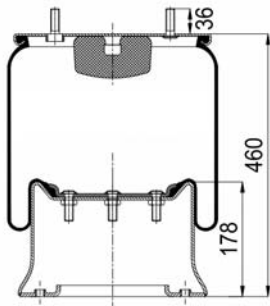

1904028 C5

Complete Air Springs