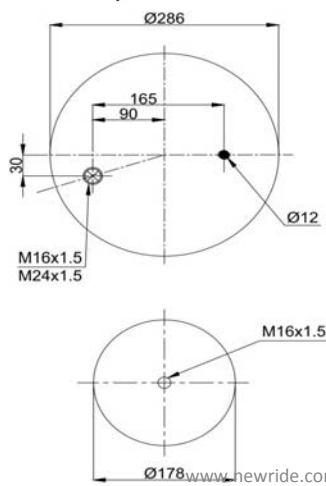

top view / bottom view

OEM PART NUMBER

CROSS REFERENCES

CONTITECH 4911 N P04 (without piston)
BLACKTECH RML 75022-4