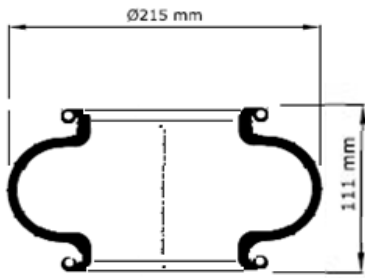

1C 220

cross section view

top view / bottom view

Convolute Air Springs

CROSS REFERENCES

CONTITECH	FS 200-10
FIRESTONE	W01-358-0118
CF GOMMA PIRELLI	
PHOENIX	SP1B12
DUNLOP	S09100
GART	
GOODYEAR	
BLACKTECH	
AIRKRAFT	

DESCRIPTION

Air Inlet
Blind nuts
Top plate bolts
top / bottom plate bolts
Bumper
Center distance