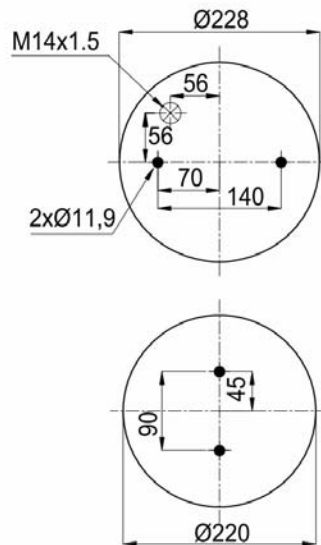

cross section view

top view / bottom view

OEM PART NUMBER

SCANIA BUSSAR

1440303

CROSS REFERENCES

GOODYEAR
BLACKTECH

1R11 833
RML 70303C