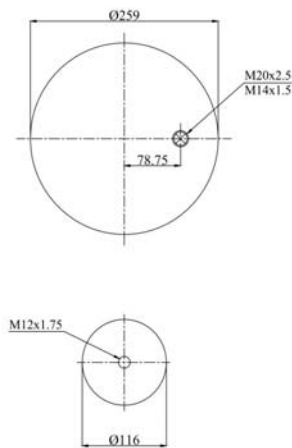

top view / bottom view

OEM PART NUMBER

CROSS REFERENCES

CONTITECH
BLACKTECH RML 70081