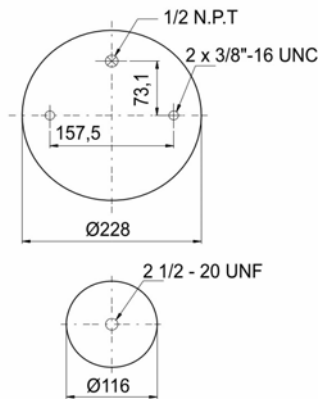

top view / bottom view

OEM PART NUMBER

CROSS REFERENCES

FIRESTONE STYLE	1T15 M-4
FIRESTONE ORDER	W01 358 9069
GOODYEAR	1R12 069
TAURUS	KR 504
BLACKTECH	RML 79069