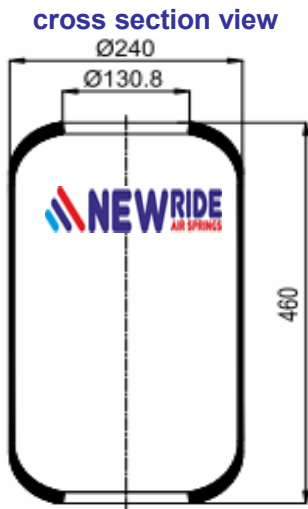

1901720

Roll Air Springs

OEM PART NUMBER

MERCEDES

A 655.327.00 01

CROSS REFERENCES

CONTITECH

1720 N

DUNLOP F (SPRINGRIDE)

D12 S17

GOODYEAR

9068

GRANNING

16047

1901774

Roll Air Springs