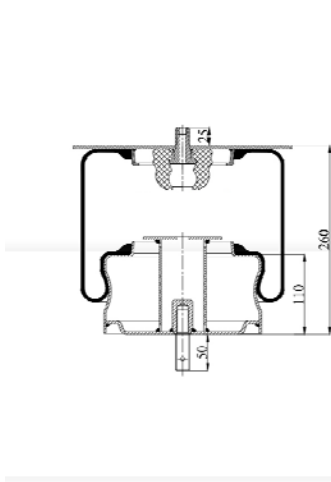

1901885 C1

Complete Air Springs

cross section view