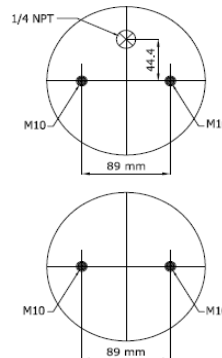

1C 220-60-01

Convuluted Air Springs

cross section view

top view / bottom view

CROSS REFERENCES

CONTITECH
FIRESTONE
CF GOMMA PIRELLI
PHOENIX
DUNLOP
GART T 291 B(291.1.170)
GOODYEAR
BLACKTECH 1C-21-P02
AIRKRAFT 111150

DESCRIPTION

Air Inlet G 1/4
Blind nuts M10
Top plate bolts
top / bottom plate bolts
Center distance 44.4 mm
Bumper