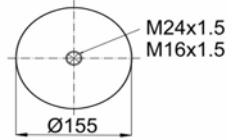

OEM PART NUMBER

CROSS REFERENCES

CONTITECH	4737 N
BLACKTECH	RML 95848-1