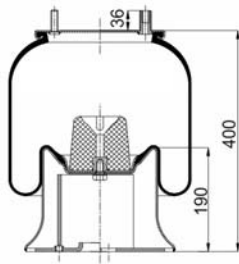

1904159 C7

Complete Air Springs