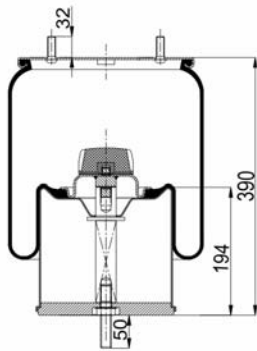

166 225 / 3053

CROSS REFERENCES

CONTITECH
BLACKTECH

724 N P01 (Complete)
RML 7835 C2

1900724 C3

Complete Air Springs

cross section view

top view / bottom view