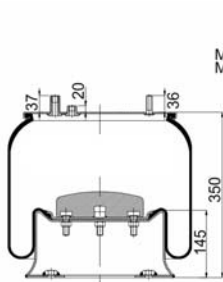

1900901 C

Complete Air Springs

cross section view