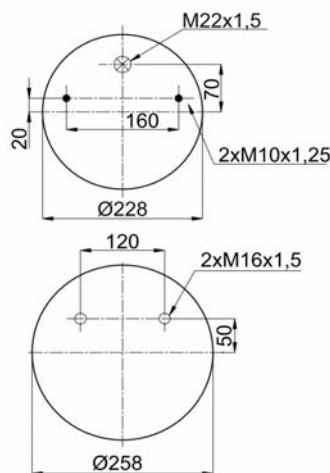

top view / bottom view

OEM PART NUMBER

CARDI	58050900

CROSS REFERENCES

FIRESTONE STYLE	1T15 M9
FIRESTONE ORDER	W01 M58 6289
BLACKTECH	RML 75270 C