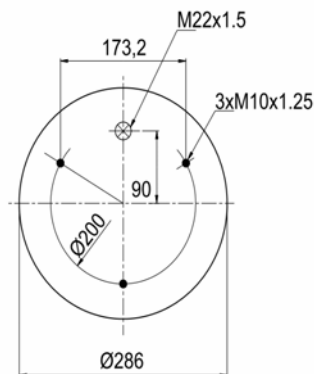

top view / bottom view

OEM PART NUMBER

DAF (TRUCK SB3000) 0 067 452
DAF 0 067 306

CROSS REFERENCES

CONTITECH
PHOENIX
GRANNING
BLACKTECH

811MB/0
1 D 28 B-7
16050
RML 7922