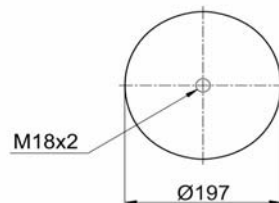

CROSS REFERENCES

CONTITECH 4884 N1 P06
GRANNING 94100
BLACKTECH RML 75995 C6

1904884 CP6

Complete Air Springs

OEM PART NUMBER