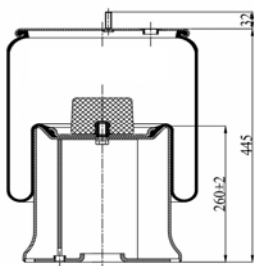

1902670 C

Complete Air Springs