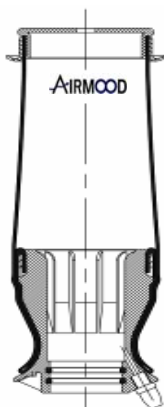

A59007

Cabin Air Springs

cross section view