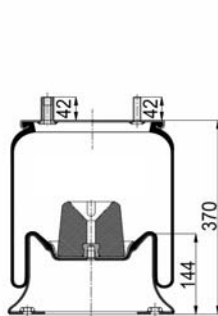

1904156 C4

Complete Air Springs

cross section view