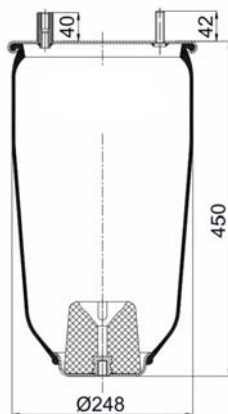

4157 N P04 (without piston)
RML 75268-4

1904157 S5

Complete Air Springs

cross section view

top view / bottom view

OEM PART NUMBER

ROR
WEWELER

CROSS REFERENCES