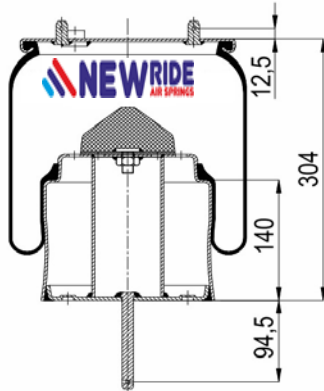

1900304 C

Complete Air Springs