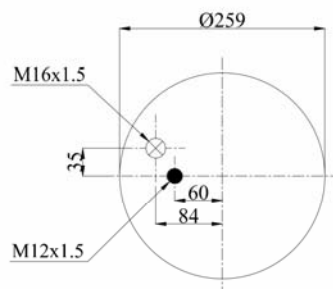

top view / bottom view

OEM PART NUMBER

MAN	81.43601.0165

CROSS REFERENCES

CONTITECH	4886 N P02
BLACKTECH	RML 75997