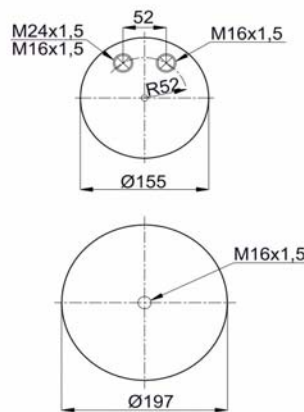

cross section view

top view / bottom view

OEM PART NUMBER

MB A 942 320 20 21

CROSS REFERENCES

CONTITECH	4390 N P02 (Complete)
BLACKTECH	RML 95401 C5