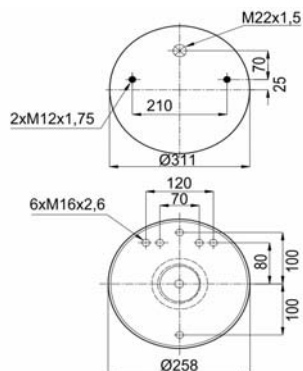

cross section view

top view / bottom view

OEM PART NUMBER

SAF
TIRSAN

CROSS REFERENCES

CONTITECH
BLACKTECH

725 N P01 (metal piston)
RML 73836 C