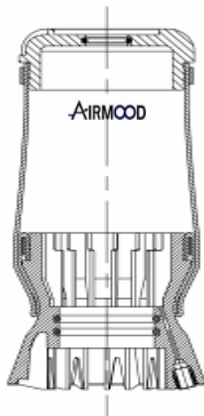

A78011

Cabin Air Springs

cross section view