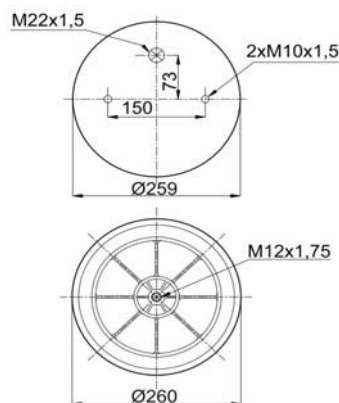

cross section view

top view / bottom view

OEM PART NUMBER

SCHMITZ	751 065
WEWELER	US 06316

CROSS REFERENCES

CONTITECH	4157 N P06
FIRESTONE STYLE	1T15MPW7
FIRESTONE ORDER	W01 M58 8186
PHOENIX	1 DK 21 A-1
DUNLOP F (SPRINGRIDE)	D11B37
GOODYEAR	1R11-764
VIBRACOUSTIC	V 1D 21 A-1
BLACKTECH	RML 75268 CP6