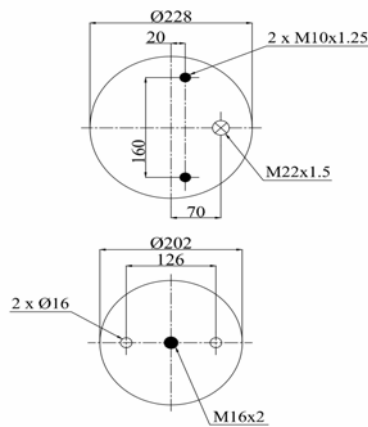

cross section view

top view / bottom view

OEM PART NUMBER

TRAS CAR 3003000060

CROSS REFERENCES

GART D276LR 276.1.481
BLACKTECH RML 71481 C