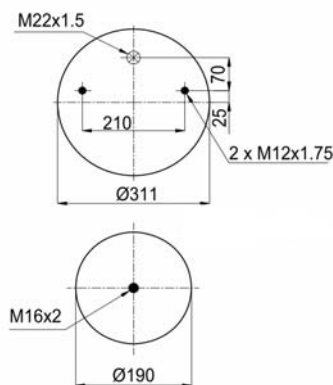

top view / bottom view

OEM PART NUMBER

BPW 05.429.40.05.0

CROSS REFERENCES

CONTITECH	942 MB
FIRESTONE STYLE	1T66F-13.5
FIRESTONE ORDER	W01 M58 8611
PHOENIX	1 DK 32 L
GOODYEAR	1R14-700
TAURUS	UR 837-01T
VIBRACOUSTIC	V 1 DK 32 L
GRANNING	15902
BLACKTECH	RML 7053