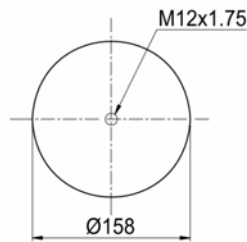

OEM PART NUMBER

MAN 81.43601.0047

CROSS REFERENCES

CONTITECH	810 NT
FIRESTONE STYLE	1T19L-7
FIRESTONE ORDER	W01 M58 0491
PHOENIX	1 DK 28 A
GOODYEAR	1R14-714
BLACKTECH	RML7910 S