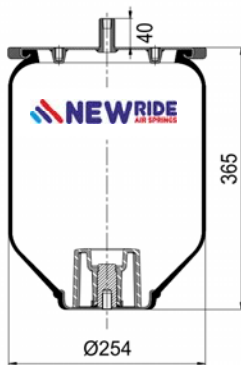

1908800 S

Complete Air Springs

cross section view