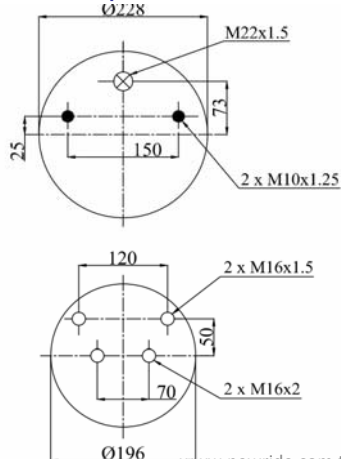

2211900

CROSS REFERENCES

GART
BLACKTECH

D276R 276.2.421
RML 72421C

1902430 C

Complete Air Springs

cross section view

top view / bottom view