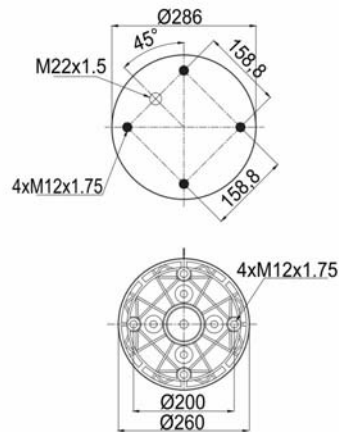

cross section view

top view / bottom view

OEM PART NUMBER

WEWELER
MERITOR

CROSS REFERENCES

CONTITECH
BLACKTECH

810 MB (plastic piston)
RML7921CP