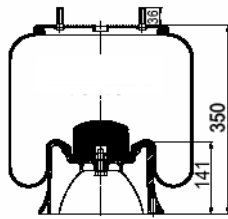

1904004 CP

Complete Air Springs

cross section view