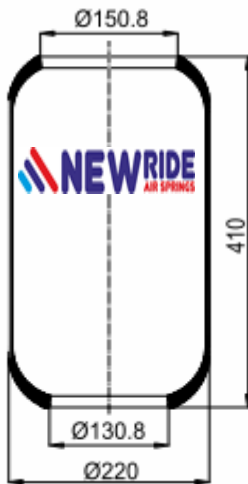

1900415-28 RZ

Roll Air Springs

cross section view