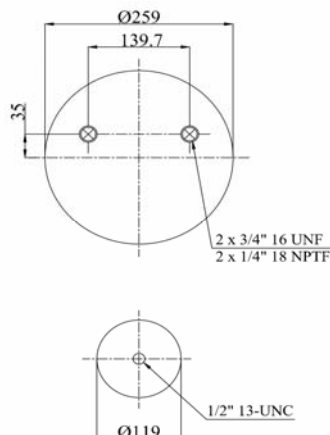

cross section view

top view / bottom view

OEM PART NUMBER