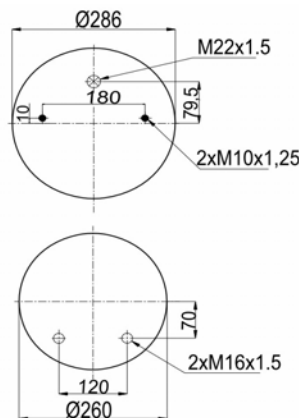

top view / bottom view

OEM PART NUMBER

VIBERTI	128140007
VIBERTI	128147124
ZORZI	1006565

CROSS REFERENCES

CF GOMMA	1T19 E2 / 97730
BLACKTECH	RML 7923 C
AIRTECH	391318