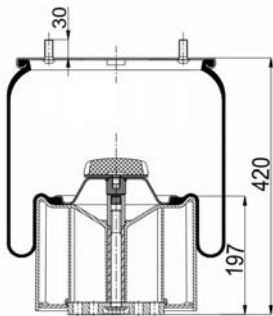

1900881 CP

Complete Air Springs