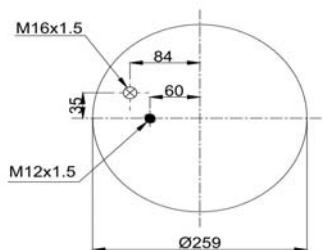

cross section view

top view / bottom view

CROSS REFERENCES

BLACKTECH RML 75995 CP6
CONTITECH 4884 N1 P06 CP