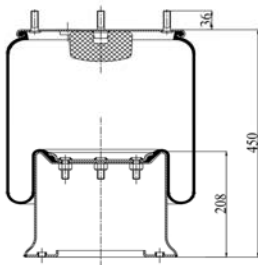

1901314 C

Complete Air Springs

cross section view

top view / bottom view

OEM PART NUMBER

ROR MERITOR	2122 2673
ROR MERITOR	MLF 7122
ROR MERITOR	MLF 7040
SMB	M100152
WEWELER	US07385F
WEWELER	US96681F

CROSS REFERENCES