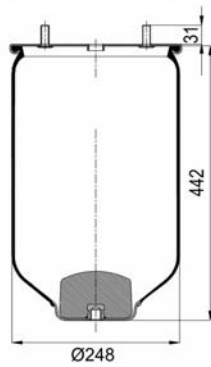

1904022 S

Complete Air Springs

cross section view