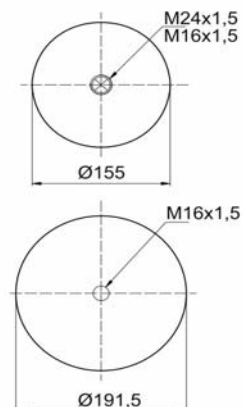

A 942 320 37 21

CROSS REFERENCES

CONTITECH
BLACKTECH

4737 N P21
RML 95848 C21

1904737 C22

Complete Air Springs

cross section view

top view / bottom view