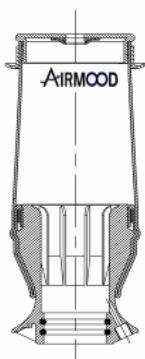

REMARKS

REAR

CROSS REFERENCES

ARVIN MERITOR

908323140

A7801

Cabin Air Springs

cross section view