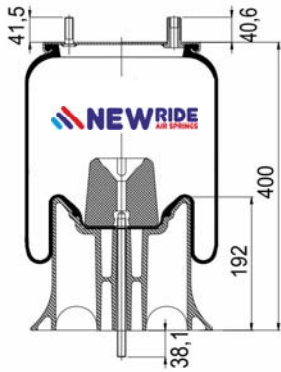

1909346 CP

Complete Air Springs

cross section view