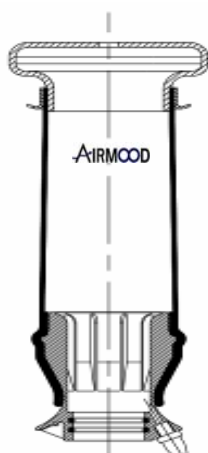

A51180

Cabin Air Springs

cross section view