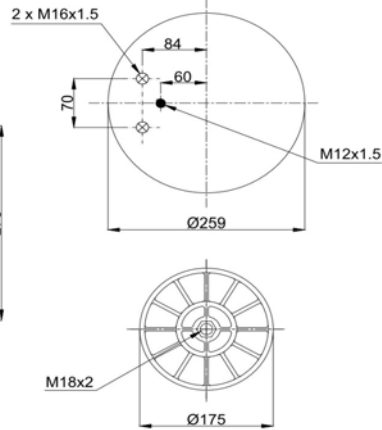

cross section view

top view / bottom view

OEM PART NUMBER

CROSS REFERENCES

CONTITECH
BLACKTECH

4882 N1 P05 (with plastic)
RML 75993 CP5