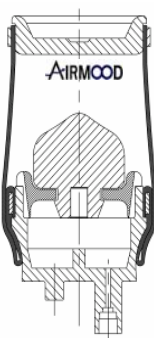

A31414

Cabin Air Springs

cross section view

OEM PART NUMBER

RENAULT PREMIUM

5010 629 414

REMARKS

FRONT

CABIN SPRINGS

CROSS REFERENCES

CONTITECH

SZ50-9 PO2

GRANNING