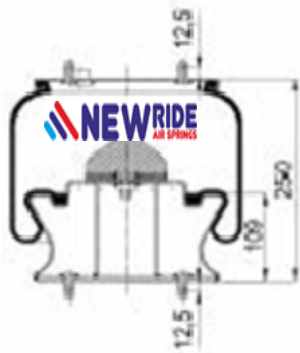

1900302 C

Complete Air Springs

cross section view

top view / bottom view

OEM PART NUMBER

SCANIA BUSSAR

1440302 / 470921 / 488266

CROSS REFERENCES