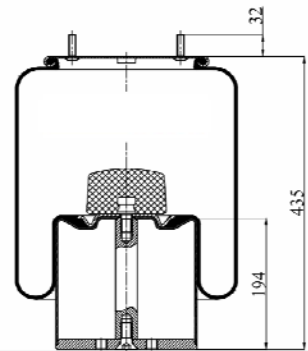

1902520 C

Complete Air Springs

cross section view