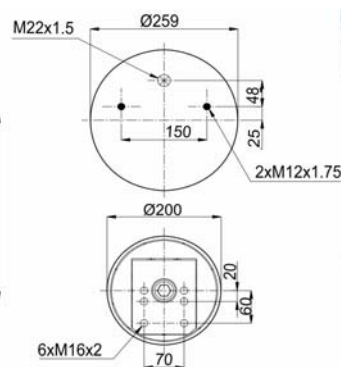

1900940 CP

Complete Air Springs

cross section view

top view / bottom view

OEM PART NUMBER

BPW (30K)	05.429.40.93.1
BPW	05.429.41.23.1

CROSS REFERENCES

CONTITECH	940 MB (plastic piston)
FIRESTONE STYLE	1T17D-4.3
FIRESTONE ORDER	W01 M58 8585
PHOENIX	1 DK 21 K
DUNLOP F (SPRINGRIDE)	D11B36
GOODYEAR	1R11-752
GRANNING	16919
BLACKTECH	RML 7051 CP