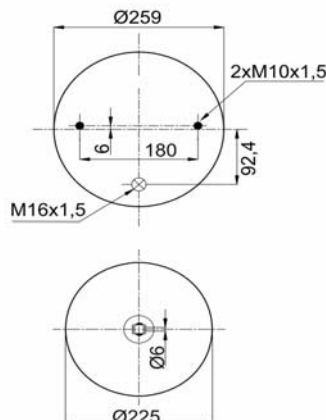

top view / bottom view

OEM PART NUMBER

VOLVO (FH12 - FM12)	20 554 759
VOLVO (FH12 - FM12)	20 452 136
VOLVO (FH12 - FM12)	1 075 363

CROSS REFERENCES

CONTITECH	4718 N P01
GRANNING	15656
BLACKTECH	RML 75829 C