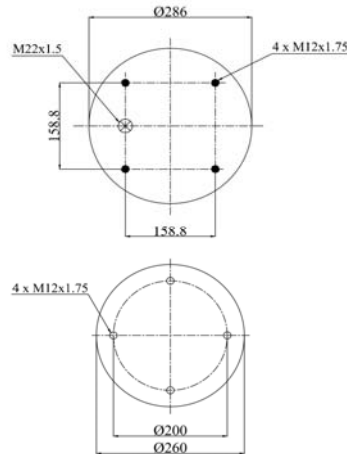

cross section view

top view / bottom view

OEM PART NUMBER

SEG SAMRO H25000361

CROSS REFERENCES

FIRESTONE STYLE	1T19 F-12
FIRESTONE ORDER	W01 M58 7380 / 8765
PHOENIX	1D28 C12
DUNLOP F (SPRINGRIDE)	D13 B03
GART	D287/B 287.4.580
CF GOMMA / PIRELLI	1T 19 E-3 / 97343
GRANNING	15672
BLACKTECH	RML 71303 C