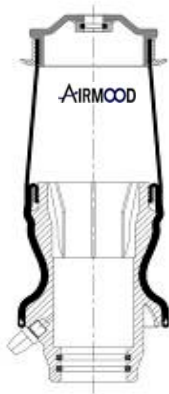

A 942 890 6119

REMARKS

CROSS REFERENCES

SACHS

7317 0000 1830

A4691

Cabin Air Springs

cross section view