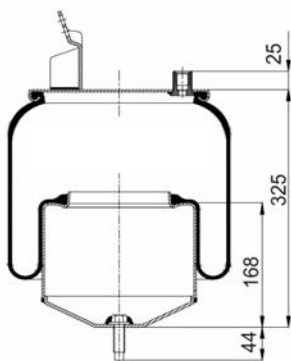

1906605 C

Complete Air Springs

cross section view