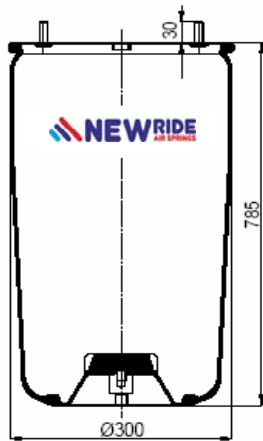

1904942 S2

Complete Air Springs

cross section view