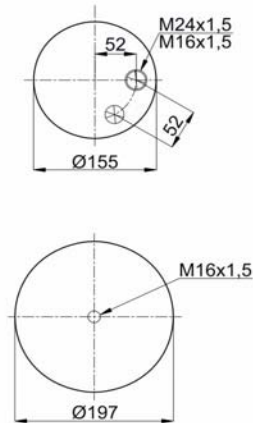

top view / bottom view

OEM PART NUMBER

MB A 942 320 07 21

CROSS REFERENCES

CONTITECH 4391 N P02
BLACKTECH RML 95402 C2