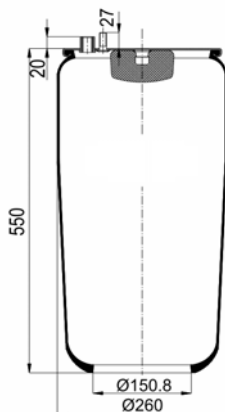

1904705 S1

Complete Air Springs

cross section view