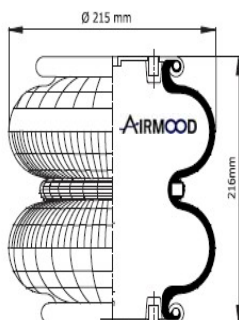

DESCRIPTION

Air Inlet	1/4 NPT
Blind nuts	3/8-16 UNC
Top plate bolts	
top / bottom plate bolts	
Center distance	44.4mm
Bumper	96mm

2C 220-14

Convuluted Air Springs

cross section view

top view / bottom view

CROSS REFERENCES