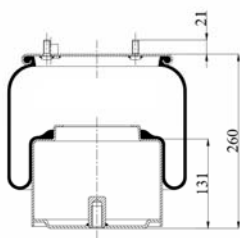

1900887 MK1 C2

Complete Air Springs