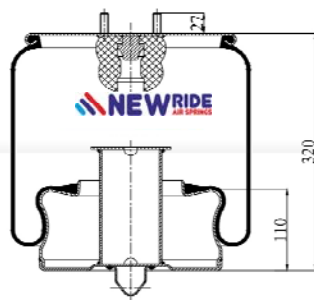

Complete Air Springs

cross section view

top view / bottom view

OEM PART NUMBER

VOLVO	2 057 3312
-------	------------

CROSS REFERENCES

CONTITECH	6603 N P01
BLACKTECH	RML 73312 C

1906604 S1