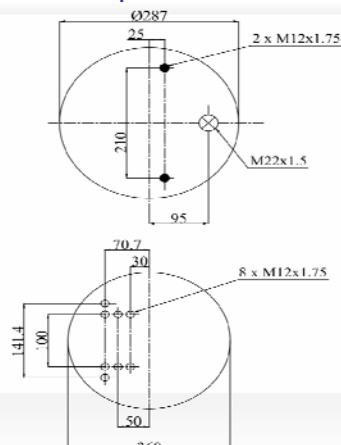

CROSS REFERENCES

GART D276LR 276.1.481
BLACKTECH RML 71481 C

1901501 C

Complete Air Springs

cross section view

top view / bottom view

OEM PART NUMBER

MB A946 328 15 01
SCHMITZ S015323
WEWELER US 04030P