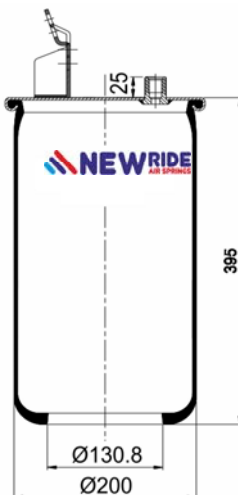

1906607 S

Complete Air Springs

cross section view

top view / bottom view