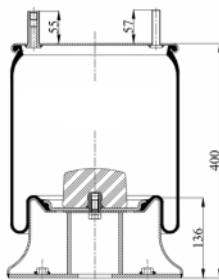

1901314 C

Complete Air Springs

OEM PART NUMBER

ROR MERITOR	2122 2673
ROR MERITOR	MLF 7122
ROR MERITOR	MLF 7040
SMB	M100152
WEWELER	US07385F
WEWELER	US96681F

CROSS REFERENCES

DUNLOP F (SPRINGRIDE)	D13 B14
BLACKTECH	RML 71314 C

1901315 C

Complete Air Springs

OEM PART NUMBER

KAISER	F01008697

CROSS REFERENCES

DUNLOP F (SPRINGRIDE)	D13 B15D
GOODYEAR	1R13-724
BLACKTECH	RML 71315 C

1901315 C1

Complete Air Springs

OEM PART NUMBER

KAISER	F01008697

CROSS REFERENCES

DUNLOP F (SPRINGRIDE)	D13 B15G
GOODYEAR	1R13-728
BLACKTECH	RML 71315 C1