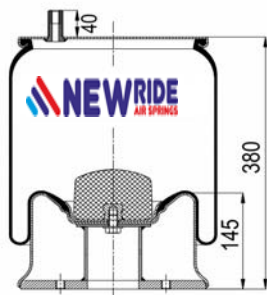

cross section view

top view / bottom view

OEM PART NUMBER

CROSS REFERENCES

CONTITECH
BLACKTECH RML 70081

190081 C

Complete Air Springs

cross section view