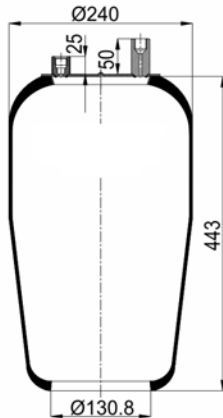

1904390 S2

Complete Air Springs

cross section view

top view / bottom view