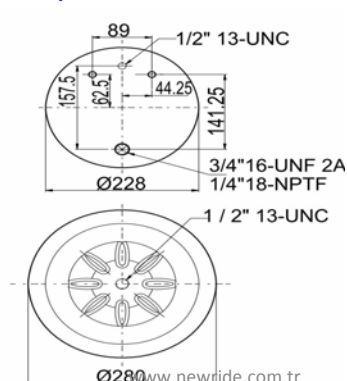

top view / bottom view

OEM PART NUMBER

FREIGHTLINER	16-13810-000
FREIGHTLINER	681-320-0017
FREIGHTLINER	16-1673-000

CROSS REFERENCES

FIRESTONE STYLE	1T15 ZR-6
FIRESTONE ORDER	W01 358 9782
BLACKTECH	ML 79782 C