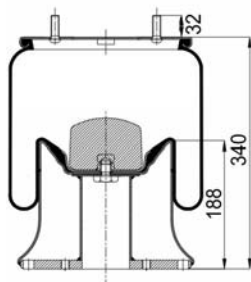

1904022 C2

Complete Air Springs

cross section view