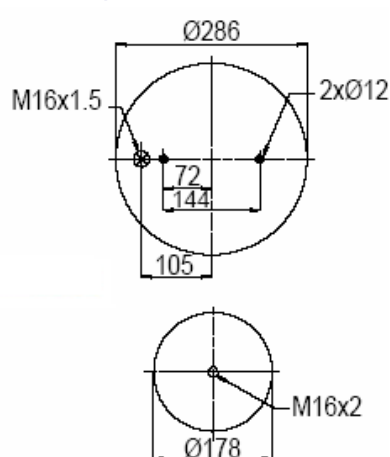

top view / bottom view

OEM PART NUMBER

SCANIA	1379393

CROSS REFERENCES

CONTITECH	4913 N P04
GOODYEAR	1R14-755
PHOENIX	1 D 28 H-16 NP
BLACKTECH	RML 75024