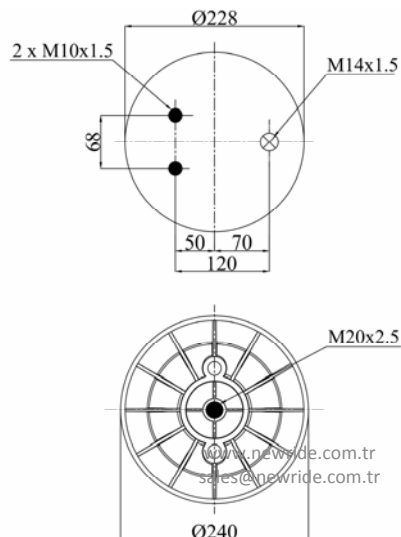

cross section view

top view / bottom view

OEM PART NUMBER

IVECO
IVECO
NEWAY
NEWAY
NEWAY
NEWAY

99458555
99458557
MO557019
MO557020
MO557030
MO557031

CROSS REFERENCES

FIRESTONE STYLE
FIRESTONE ORDER
BLACKTECH