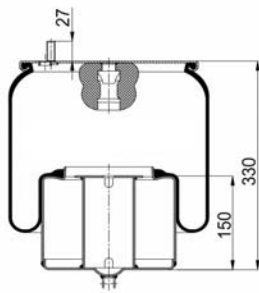

1904713 C2

Complete Air Springs