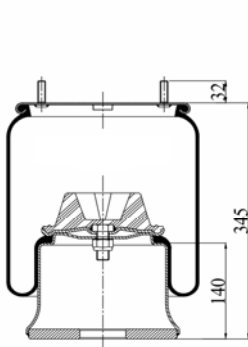

1902421 C

Complete Air Springs

cross section view