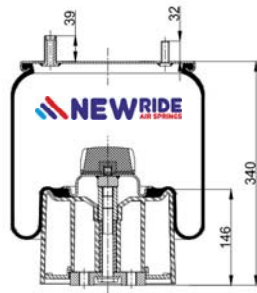

1904940 CP02

Complete Air Springs