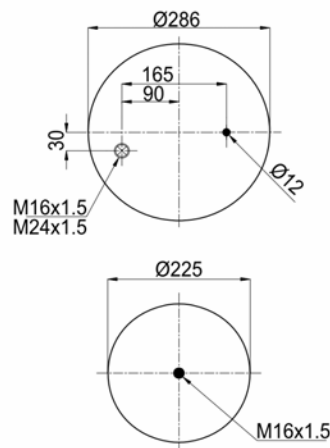

1904911 C4

Complete Air Springs

cross section view

top view / bottom view

OEM PART NUMBER

RENAULT 5.010.557.356

CROSS REFERENCES

CONTITECH 4911 N P04
BLACKTECH RML 75022 C4