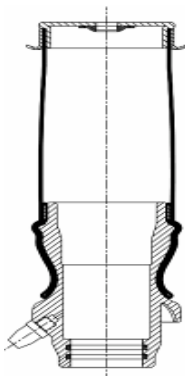

A24001

Cabin Air Springs

cross section view