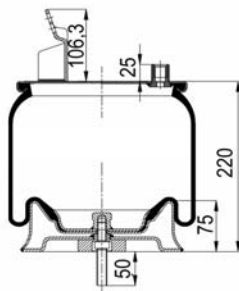

1904543 C

Complete Air Springs

cross section view