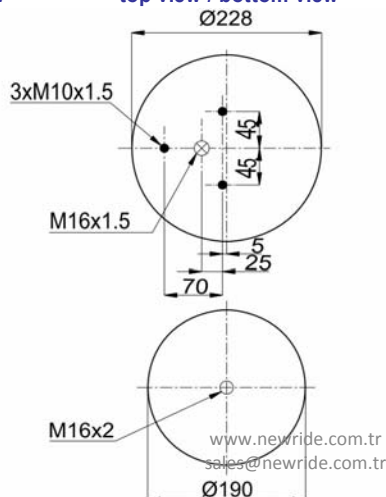

cross section view

top view / bottom view

CROSS REFERENCES

OEM PART NUMBER