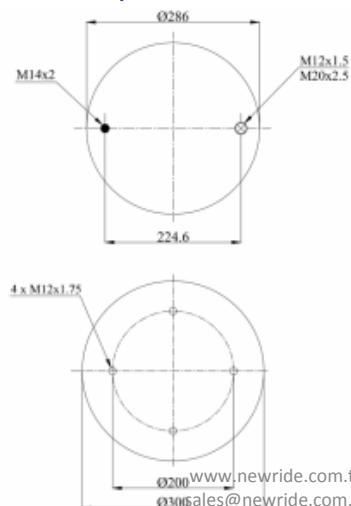

cross section view

top view / bottom view

OEM PART NUMBER