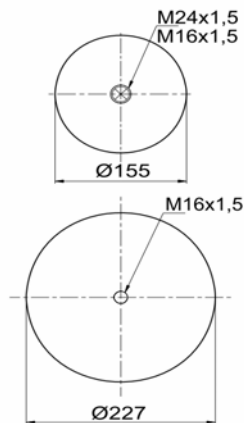

top view / bottom view

OEM PART NUMBER

MERCEDES

A 946 320 01 21

CROSS REFERENCES

CONTITECH
GRANNING
BLACKTECH

4838 N P03
15965
RML 95949 C3