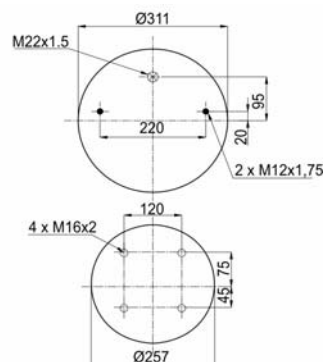

cross section view

top view / bottom view

OEM PART NUMBER