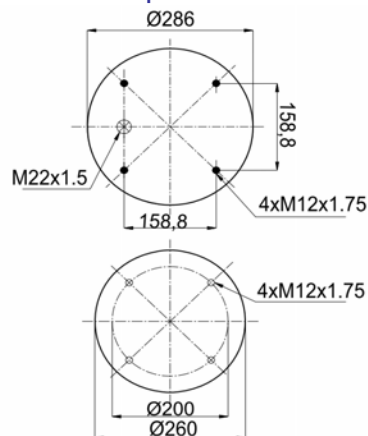

cross section view

top view / bottom view

OEM PART NUMBER

HENDRICKSON	507 782
ROR	2122 2673
WEWELER	US 96681
BLACKTECH	

CROSS REFERENCES

CONTITECH	912 N P02
FIRESTONE STYLE	1T19L-14
FIRESTONE ORDER	W01 M58 8766
PHOENIX	1 D 28 D-2
GOODYEAR	1R14-758
DUNLOP FR	D13 B14
GRANNING	15671
BLACKTECH	RML 7023 C2