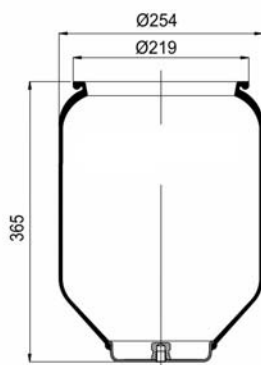

11900909-1

Complete Air Springs

cross section view