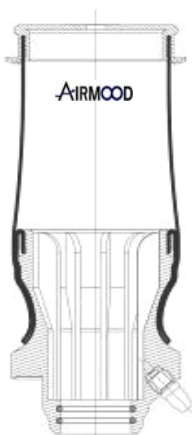

310619 / 310620

MONROE

CB0030 / 7172 62 725

A58004

Cabin Air Springs

cross section view

OEM PART NUMBER

SCANIA R SERIES