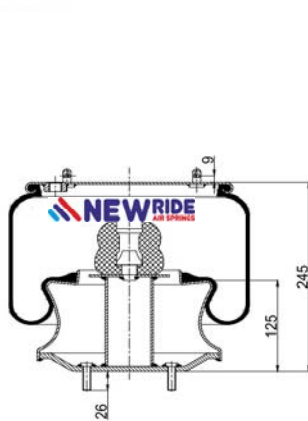

1907433 C

Complete Air Springs

cross section view