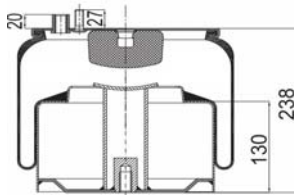

1904705 C4

Complete Air Springs

cross section view