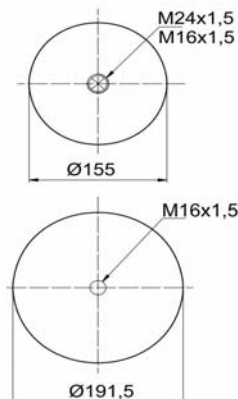

top view / bottom view

OEM PART NUMBER