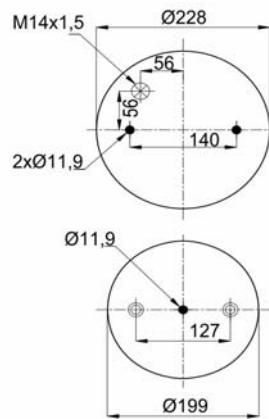

1440306 / 492678

CROSS REFERENCES

GOODYEAR
GRANNING
BLACKTECH
AIRTECH

1R11 831
92507
RML 70306 C
330306

1900307 C

Complete Air Springs

cross section view

top view / bottom view