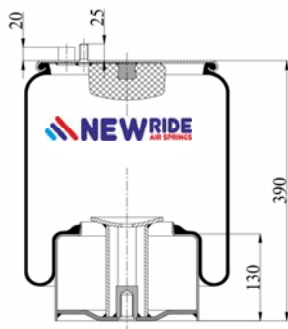

1904886 C1

Complete Air Springs

cross section view