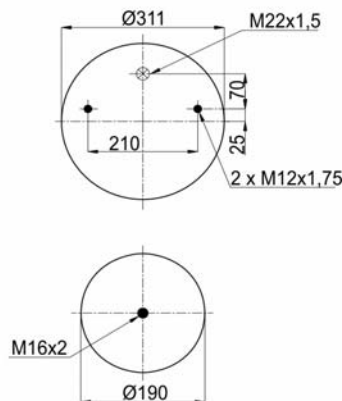

top view / bottom view

OEM PART NUMBER

BPW 36 05.429.40.01.0

CROSS REFERENCES

CONTITECH 881 MB
FIRESTONE STYLE 1T66F-10.8
FIRESTONE ORDER W01 M58 8978
PHOENIX 1 DK 32
DUNLOP F (SPRINGRIDE) D14U36
GOODYEAR 1R14-708
TAURUS KR 836-01 T
GRANNING 15970
BLACKTECH RML 7992