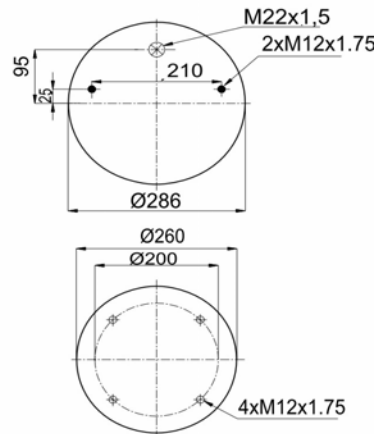

cross section view

top view / bottom view

OEM PART NUMBER

DAF

CROSS REFERENCES

CONTITECH
BLACKTECH

811 MB (variation)
RML 7922 C1