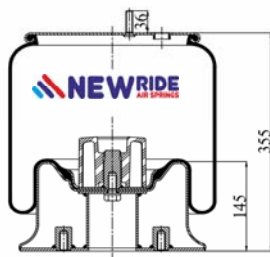

cross section view

top view / bottom view

OEM PART NUMBER

HENDRICKSON	QE 100004 / F
-------------	---------------

CROSS REFERENCES

FIRESTONE STYLE	1T 17 CL- 9.5
FIRESTONE ORDER	W01 M58 8643
BLACKTECH	RML 78643 C