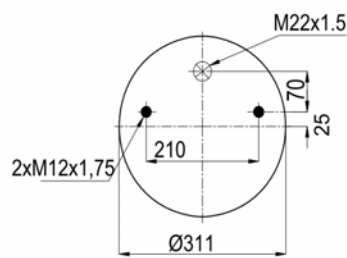

top view / bottom view

OEM PART NUMBER

CROSS REFERENCES

CONTITECH
PHOENIX
CF GOMMA
BLACKTECH

725 N P01
1 DF 32
1 TCS 360-45
RML 73836