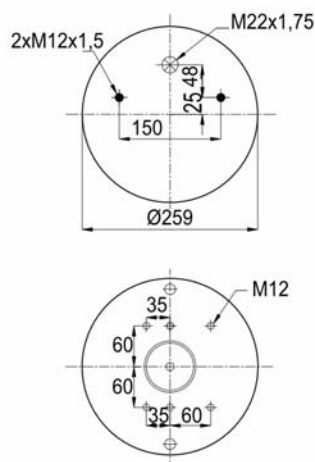

top view / bottom view

OEM PART NUMBER

CROSS REFERENCES

CONTITECH	
BLACKTECH	RML 75133 C2