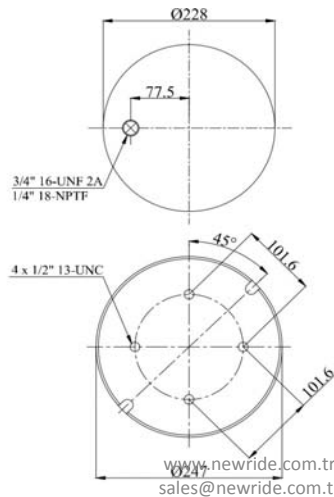

cross section view

top view / bottom view

OEM PART NUMBER

HENDRICKSON S20223
HENDRICKSON HT 190 T
HENDRICKSON HS 190 T

CROSS REFERENCES

CONTITECH 9 10-12 A 427
FIRESTONE STYLE 1T15 MT-3
FIRESTONE ORDER W01 358 9640
GOODYEAR 1R12 367
BLACKTECH RML 79640 C