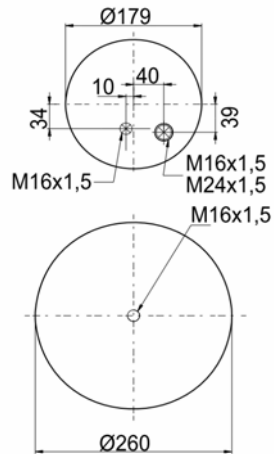

top view / bottom view

OEM PART NUMBER
MB

CROSS REFERENCES
CONTITECH
BLACKTECH

4183 N P24 (Voss 230)
RML 95294 C21