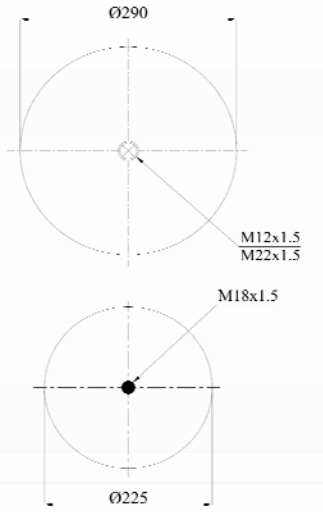

661 N P01
91303
RML 9772 C1

1900661 C4

Complete Air Springs

cross section view

top view / bottom view

OEM PART NUMBER

BMC BUS

53RS900056