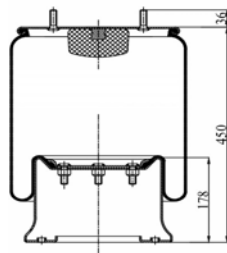

1904520 C

Complete Air Springs