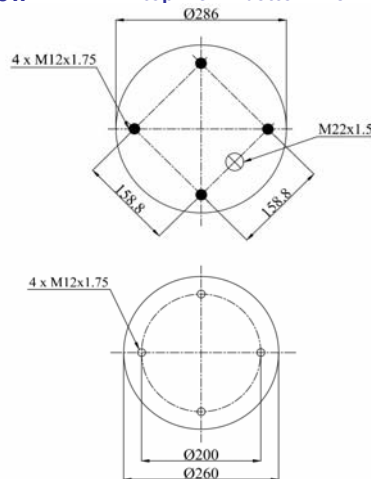

cross section view

top view / bottom view

OEM PART NUMBER

FRUEHAUF
ROR MERITOR
WEWELER
SAMRO

UJB 0305
2122 1349
US 07380 F
H25000361

CROSS REFERENCES

GART
BLACKTECH

D287B 287.4.580
RML 74580 C