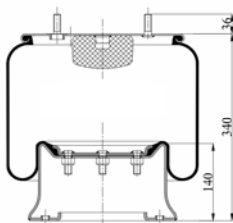

1900810 C2

Complete Air Springs