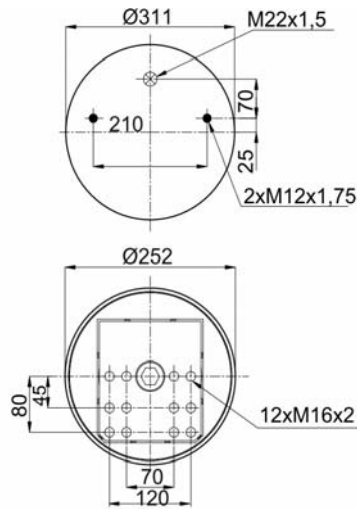

1904881 C2

Complete Air Springs

cross section view

top view / bottom view

OEM PART NUMBER

BPW 05.429.43.41.0

CROSS REFERENCES

CONTITECH	4881 NP02 (plastic piston)
FIRESTONE STYLE	1T66F-7.0/W01 M58 8666
FIRESTONE ORDER	1 DK 32 K
PHOENIX	1 DK 32 K
DUNLOP F (SPRINGRIDE)	D14 B88
GOODYEAR	1R14-757
GRANNING	16905
BLACKTECH	RML 75992 CP

1904882 S1

Complete Air Springs

top view / bottom view

OEM PART NUMBER

MAN 81.43601.0151