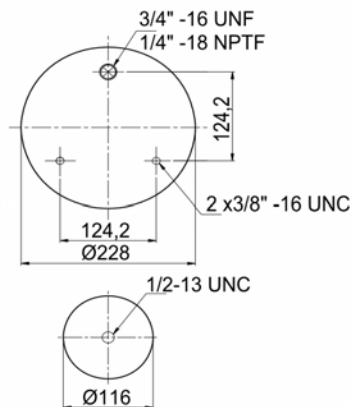

top view / bottom view

OEM PART NUMBER

CROSS REFERENCES

FIRESTONE STYLE 1T15 VP-4
FIRESTONE ORDER W01 358 8800
BLACKTECH RML 78800