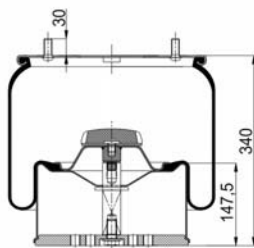

1904881 C2

Complete Air Springs