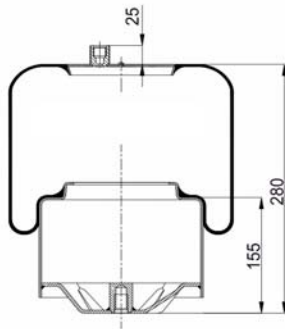

1904390 C4

Complete Air Springs

cross section view

top view / bottom view

OEM PART NUMBER

MB A 942 320 03 21

CROSS REFERENCES

CONTITECH	4390 N P04
CF GOMMA	1 VSC - 285 30 / 206781
GRANNING	16156
BLACKTECH	RML 95401 C4