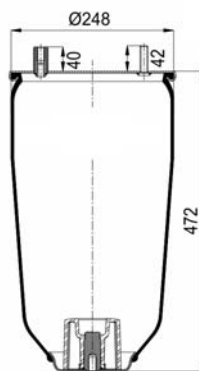

1904157 S5

Complete Air Springs

cross section view