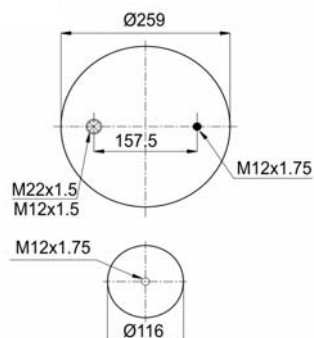

top view / bottom view

OEM PART NUMBER

WEWELER

CROSS REFERENCES

CONTITECH	4157 N P05 (without piston)
BLACKTECH	RML 75268