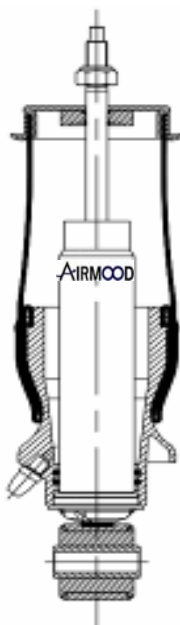

CROSS REFERENCES

A58002 C

Cabin Air Springs

cross section view