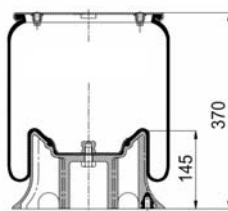

1904156 CP15

Complete Air Springs

OEM PART NUMBER

FRUEHAUF	M001472
HENDRICKSON	HA 100001
ROR - ARVIN MERITOR	21215761
WEWELER	US 35864
SMB	UJB 0207

CROSS REFERENCES

CONTITECH	4156 N P15
FIRESTONE STYLE	1T 15 M-6
FIRESTONE ORDER	W01 M58 9361
PHOENIX	1 DK 23 K 9361
DUNLOP F (SPRINGRIDE)	D12B16
GOODYEAR	1R12-130
CF GOMMA	1 T 323-32
TAURUS	KR 50-28
VIBRACOUSTIC	V 1DK 23 K 9361
BLACKTECH	RML 75267 CP15

1904156 CP16

Complete Air Springs

OEM PART NUMBER

ROR

CROSS REFERENCES

CONTITECH	4156 N P16
BLACKTECH	RML 75267 CP16

1904157 S5

Complete Air Springs

OEM PART NUMBER

WEWELER

CROSS REFERENCES

CONTITECH	4157 N P05 (without piston)
BLACKTECH	RML 75268