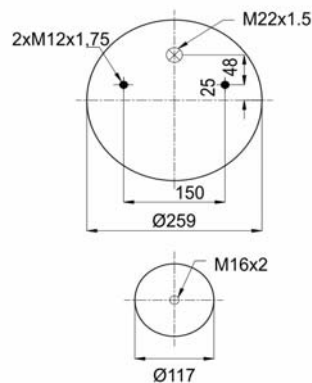

cross section view

top view / bottom view

OEM PART NUMBER

CROSS REFERENCES

CONTITECH	4022 N P02
FIRESTONE STYLE	1T17 BS-6
FIRESTONE ORDER	W01 M58 0756
PHOENIX	1DK 22 E-9
DUNLOP F (SPRINGRIDE)	D11 U40
GOODYEAR	1R 11 709
BLACKTECH	RML 75133