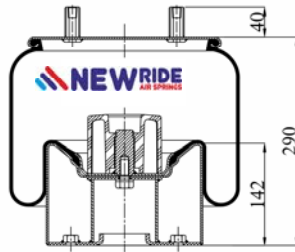

1908755 C

Complete Air Springs

cross section view