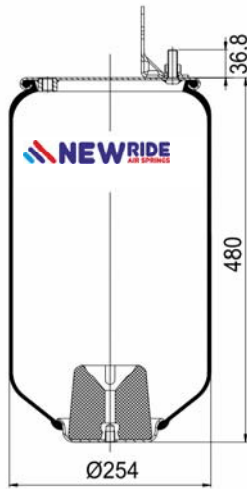

1909372

Complete Air Springs

cross section view

top view / bottom view