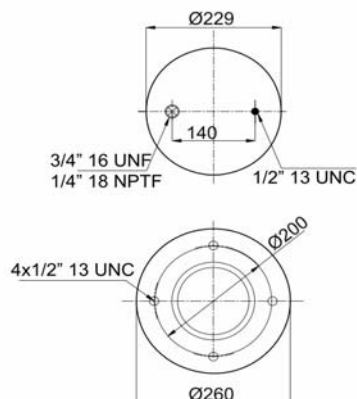

cross section view

top view / bottom view

OEM PART NUMBER

HENDRICKSON

CROSS REFERENCES

CONTITECH	4156 N P04
FIRESTONE STYLE	1T15M-6
FIRESTONE ORDER	W01 358 9082
PHOENIX	1R12-134/ -092
TAURUS	K 506-22 SU
CF GOMMA	1 T 323-33
BLACKTECH	RML 75267 C4