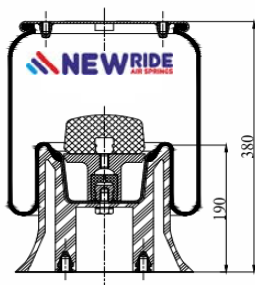

1907315 CP

Complete Air Springs