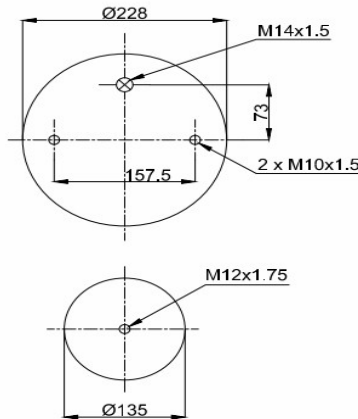

top view / bottom view

OEM PART NUMBER

CROSS REFERENCES

FIRESTONE STYLE	1T15 S-11
FIRESTONE ORDER	W01 M58 7315
BLACKTECH	RML 77315