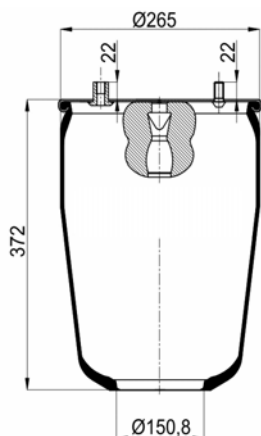

1900836 S1

Complete Air Springs

cross section view