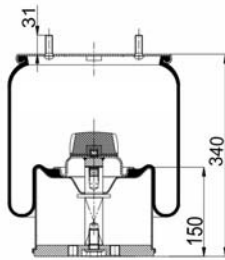

1900940 C

Complete Air Springs