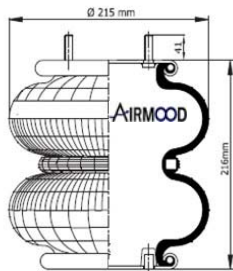

113028

DESCRIPTION

Air Inlet 1/4 NPT
 Blind nuts 3/8-16 UNC
 Top plate bolts 1/2-13 UNC
 top / bottom plate bolts
 Center distance 44.4mm
 Bumper 96mm

2C 220-16

Convuluted Air Springs

cross section view

top view / bottom view