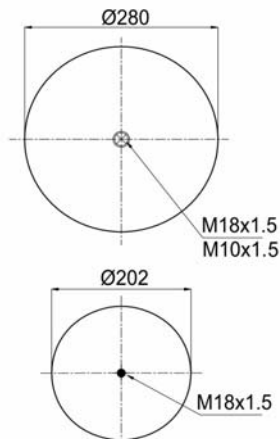

top view / bottom view

OEM PART NUMBER

IRIS BUS	5010190888
ZF SACHS	501210851
JONCKHEERE	26.160.2033.00

CROSS REFERENCES

CONTITECH	782 MB-3
GRANNING	16209
BLACKTECH	RML 9893 C3