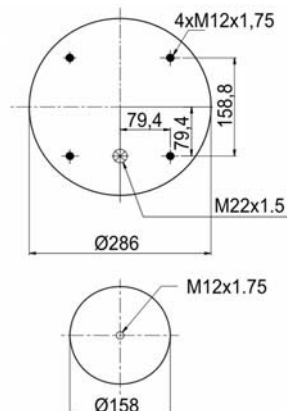

top view / bottom view

OEM PART NUMBER

DAF

CROSS REFERENCES

PHOENIX
GOODYEAR
TAURUS
BLACKTECH

1 D 28 B-2
1R14-719
KR 622-31
RML 7922-2