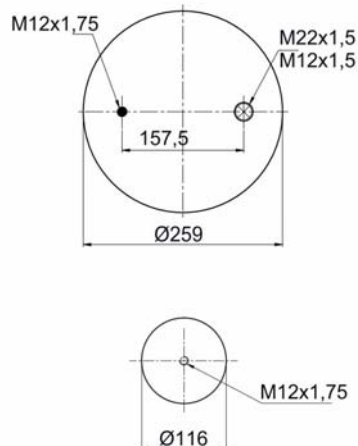

4157 N P04 (without piston)
RML 75268-4

1904157 S5

Complete Air Springs

cross section view

top view / bottom view

OEM PART NUMBER

ROR
WEWELER

CROSS REFERENCES