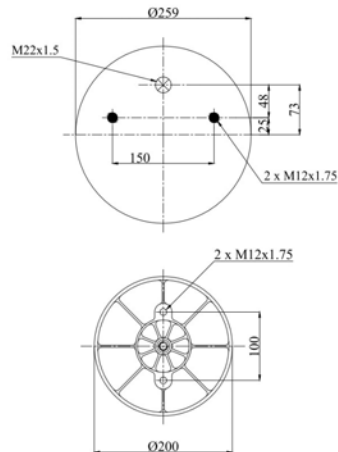

cross section view

top view / bottom view

OEM PART NUMBER

ROR
WEWELER

CROSS REFERENCES

FIRESTONE ORDER
BLACKTECH

W01 M58 6297 (Variation)
RML 79002 A8 CP1