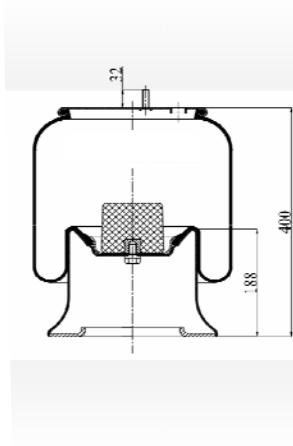

1904512 C

Complete Air Springs

cross section view