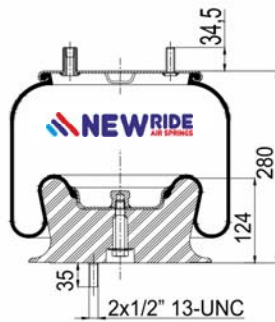

1909213 CP

Complete Air Springs

cross section view