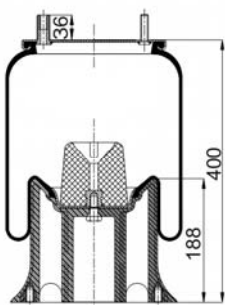

1904159 CP12

Complete Air Springs

OEM PART NUMBER

TRANSPART 531 233

CROSS REFERENCES

CONTITECH	4159 N P12
PHOENIX	1 DK 23 L-9101
BLACKTECH	RML 75260 CP12

1904159 CP13

Complete Air Springs

OEM PART NUMBER

HENDRICKSON NA 1817

CROSS REFERENCES

CONTITECH	4159 N P13
PHOENIX	1 DK 23 L-9102
BLACKTECH	RML 75260 CP13

1904159 CP14

Complete Air Springs

OEM PART NUMBER

FRUEHAUF UJA 0894-001
ROR 2121 5891

CROSS REFERENCES

CONTITECH	4159 N P14
FIRESTONE STYLE	1T15M-9
FIRESTONE ORDER	W01 M58 7548
PHOENIX	1 DK 21 B4
GOODYEAR	1R12-760
BLACKTECH	RML 75260 CP14