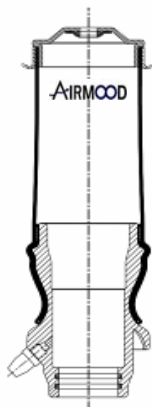

REMARKS

REAR

CROSS REFERENCES

CONTITECH	SZ 36-10
-----------	----------

A45001

Cabin Air Springs

cross section view

OEM PART NUMBER