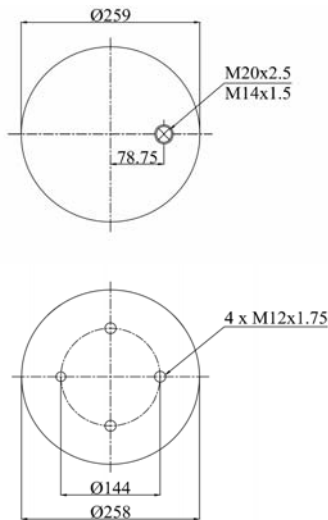

top view / bottom view

OEM PART NUMBER

HENDRICKSON 251087 / G

CROSS REFERENCES

BLACKTECH RML 70082 C