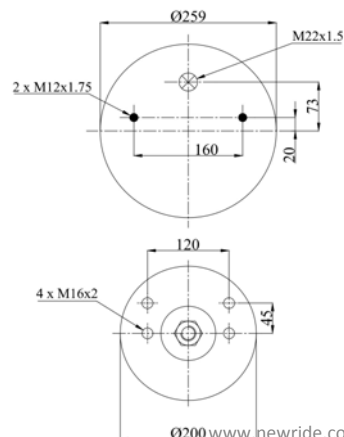

Complete Air Springs

cross section view

top view / bottom view

OEM PART NUMBER

GIGANT	3042
--------	------

CROSS REFERENCES

CONTITECH	4007 N P01 (with piston)
BLACKTECH	RML 73042 C

1904008 S