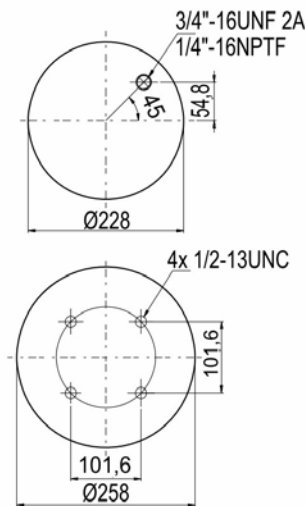

top view / bottom view

OEM PART NUMBER

HENDRICKSON	S 20010
ROR MERITOR	MLF 7079

CROSS REFERENCES

FIRESTONE STYLE	1T15 VP -4
FIRESTONE ORDER	W01 358 9270
CONTITECH	9 10 13.5 -S433
GOODYEAR	1R13 119 / 1R13 102 / 1R13 077
TAURUS	KR 501-01
GRANNING	15994
BLACKTECH	RML 79270 C