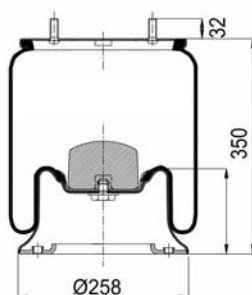

1904022 C3

Complete Air Springs