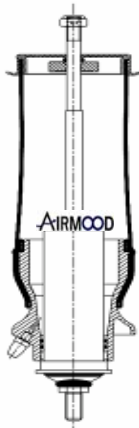

A52186 C

Cabin Air Springs

cross section view

OEM PART NUMBER

SCANIA 4 Series 94-114-144	1381904
SCANIA 4 Series 94-114-144	1435859
SCANIA 4 Series 94-114-144	1397400
	1476415 (only bellows)
	1381919(only bellows)

REMARKS

FRONT-REAR

CROSS REFERENCES

MONROE	CB0010