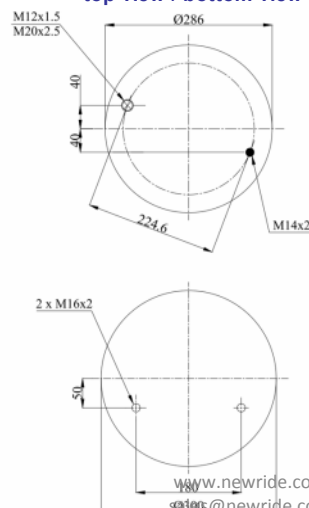

cross section view

top view / bottom view

OEM PART NUMBER

KAISER	F01008697

CROSS REFERENCES

DUNLOP F (SPRINGRIDE)	D13 B15G
GOODYEAR	1R13-728
BLACKTECH	RML 71315 C1