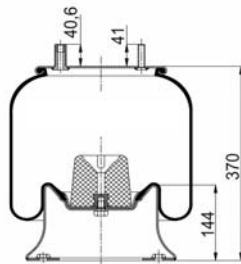

1904159 C8

Complete Air Springs