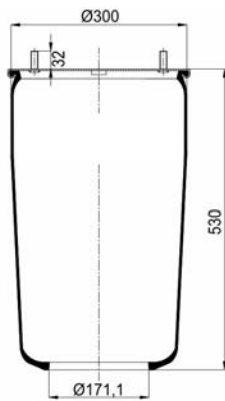

1900725 S

Complete Air Springs

cross section view

top view / bottom view