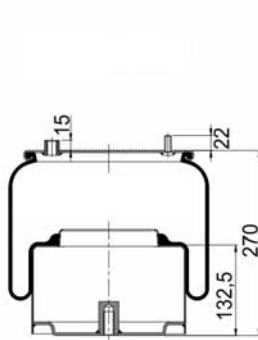

1900836 C1

Complete Air Springs

cross section view