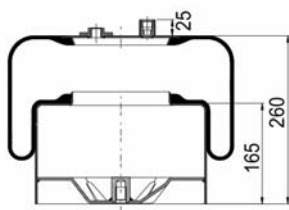

1904187 C22

Complete Air Springs

cross section view