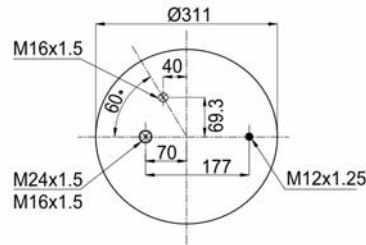

top view / bottom view

OEM PART NUMBER
RENAULT

CROSS REFERENCES

CONTITECH
FIRESTONE STYLE
FIRESTONE ORDER
BLACKTECH

901 MB (without piston)
1T19G-12
W01 M58 9910
RML 7012