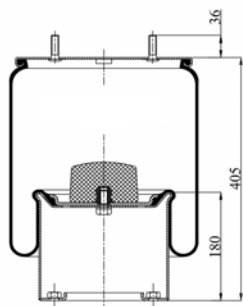

1904521 C

Complete Air Springs