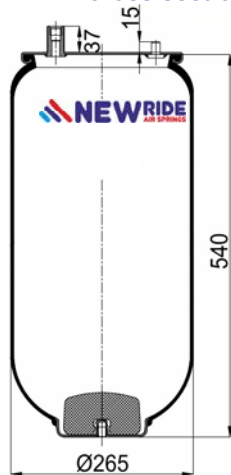

1904911 S3

Complete Air Springs

cross section view