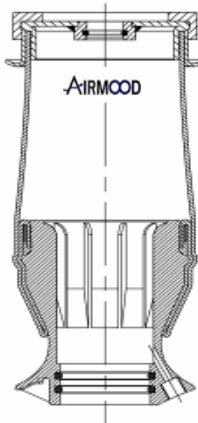

A8802

Cabin Air Springs

cross section view