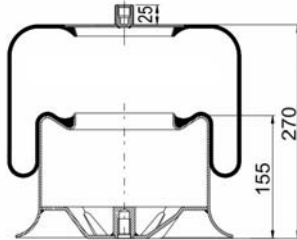

A 974 328 01 01
A 974 328 00 01

CROSS REFERENCES

CONTITECH
GRANNING
BLACKTECH

4757 N2
94005
RML 95868-2

1904757 C1

Complete Air Springs

cross section view

top view / bottom view