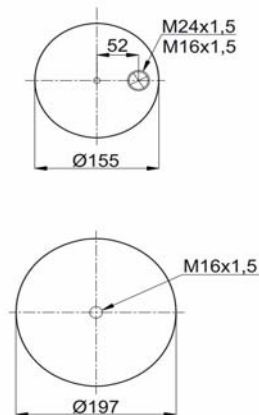

top view / bottom view

OEM PART NUMBER

MB A 942 320 53 21

CROSS REFERENCES

CONTITECH 4391 N P21
BLACKTECH RML 1024391 N P21