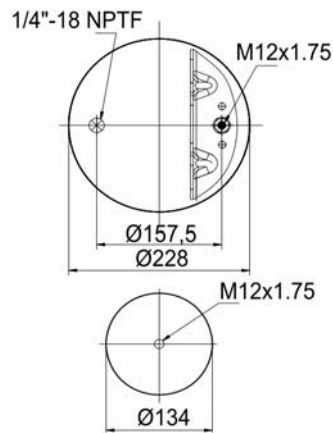

OEM PART NUMBER

CROSS REFERENCES

FIRESTONE STYLE	1T15 M8
FIRESTONE ORDER	W01 M58 9372
BLACKTECH	RML 79372