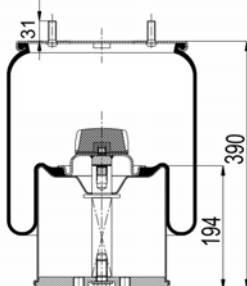

1900941 C

Complete Air Springs