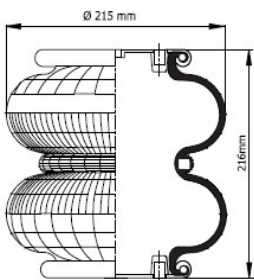

CONTITECH
FIRESTONE
CF GOMMA PIRELLI
PHOENIX
DUNLOP
GART
GOODYEAR
BLACKTECH
AIRKRAFT

FD200-19 P04 895N

W01M537894

2B12R-3

113002

DESCRIPTION

Air Inlet M12x1.5
Blind nuts M10
Top plate bolts
top / bottom plate bolts
Bumper
Center distance 44.4mm