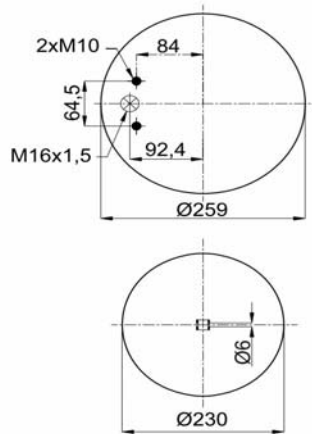

1904420 C1

Complete Air Springs

cross section view

top view / bottom view

OEM PART NUMBER

VOLVO	1 076 075
VOLVO	1 076 076
VOLVO	20 554 756

CROSS REFERENCES

CONTITECH	4420 N P01
FIRESTONE STYLE	1T17BR-8
FIRESTONE ORDER	W01 M58 9707
CF GOMMA	1T19 E2 / 204420
GRANNING	16048
BLACKTECH	RML 75531 C