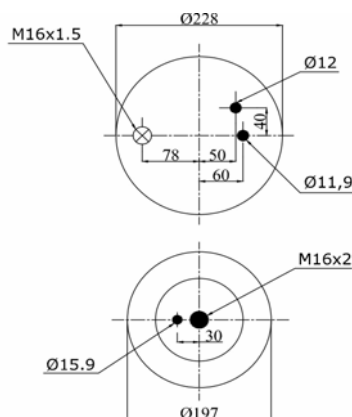

cross section view

top view / bottom view

OEM PART NUMBER