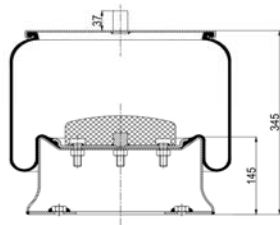

1900902 C

Complete Air Springs

cross section view