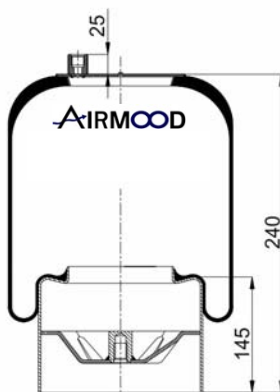

1904391 C1

Complete Air Springs

cross section view