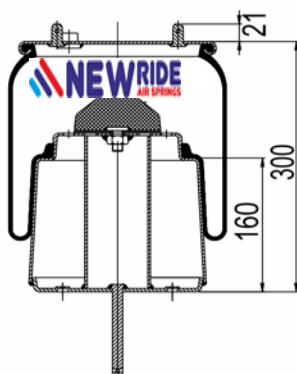

1900306 C

Complete Air Springs