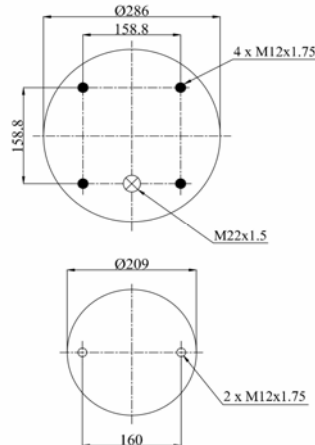

cross section view

top view / bottom view

OEM PART NUMBER

B.P.W 041.03.009.0

CROSS REFERENCES

GART D277/D 277.4.521
BLACKTECH RML 74521 C