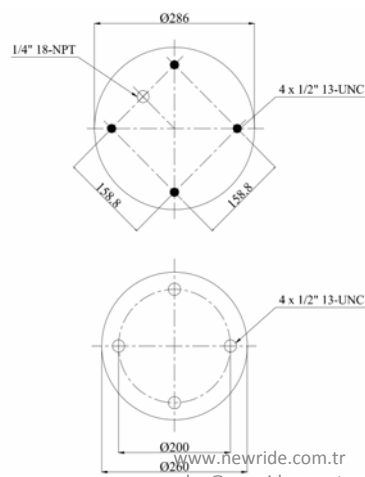

cross section view

top view / bottom view

OEM PART NUMBER

CAMPANA 50.200.105
CAMPANA 28100006

CROSS REFERENCES

GART D287 / 287.4.522 (UNC)
BLACKTECH RML 7922 C3