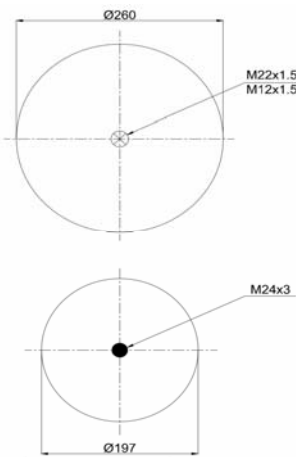

cross section view

top view / bottom view

OEM PART NUMBER

BMC BUS

CROSS REFERENCES

BLACKTECH

RML 9755 C4

1900661 C1