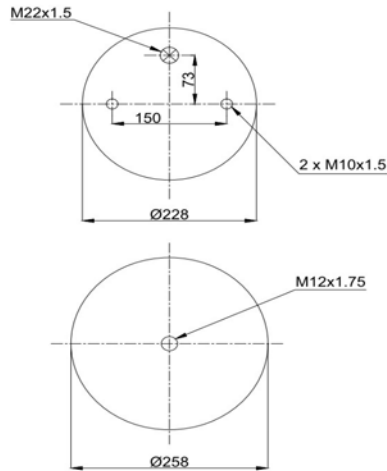

cross section view

top view / bottom view

OEM PART NUMBER
NEWAY

CROSS REFERENCES

FIRESTONE STYLE	1T15 MP 9
FIRESTONE ORDER	W01 M58 8185
BLACKTECH	RML 79296 C