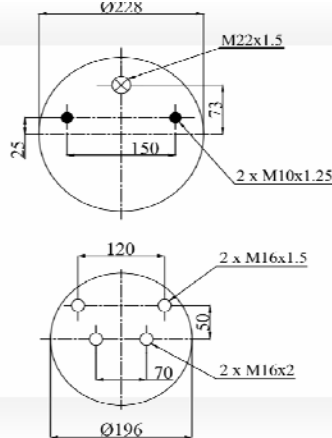

cross section view

top view / bottom view

OEM PART NUMBER

AUSTERAS 99381031

CROSS REFERENCES

GART D278F 278.2.520
BLACKTECH RML 72520 C

1902670 C

Complete Air Springs