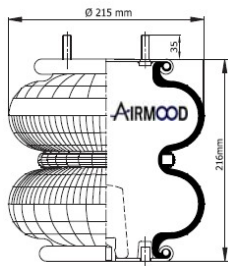

2C 220-15

Convuluted Air Springs

cross section view