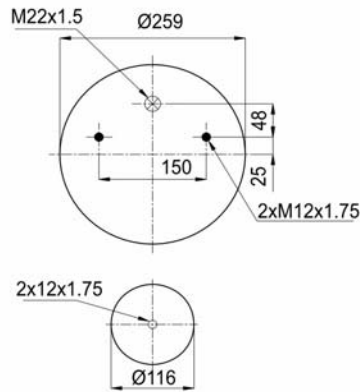

top view / bottom view

OEM PART NUMBER

WEWELER
ROR
DISCOS

CROSS REFERENCES

CONTITECH
BLACKTECH

4157 N P04 (without piston)
RML 75268-4