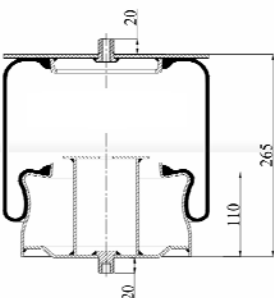

1900769 C

Complete Air Springs

cross section view