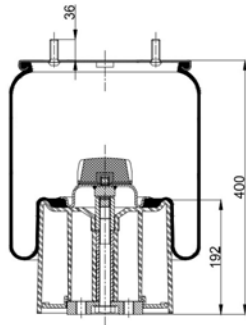

1900951 CP

Complete Air Springs

cross section view