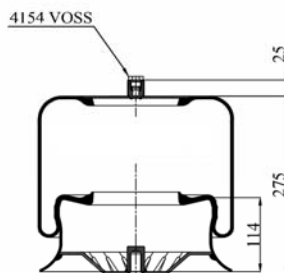

1904759 C1

Complete Air Springs

cross section view