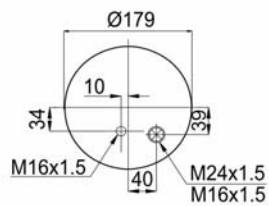

top view / bottom view

OEM PART NUMBER
MB

CROSS REFERENCES

CONTITECH
BLACKTECH

4183 N1
RML 95294-2