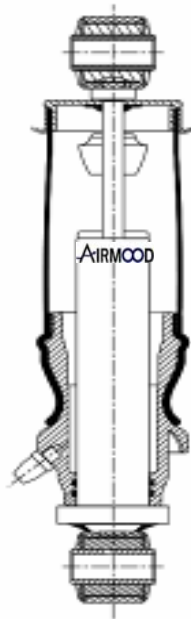

A24001 C

Cabin Air Springs

cross section view