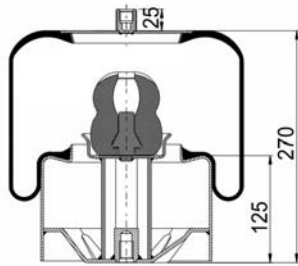

1904644 C02

Complete Air Springs

cross section view