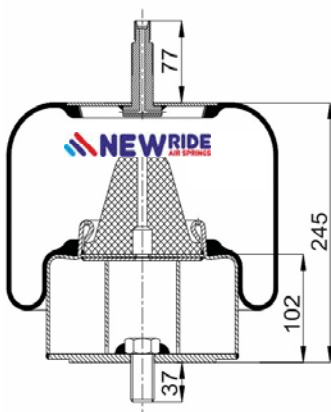

1905101 C2

Complete Air Springs

cross section view