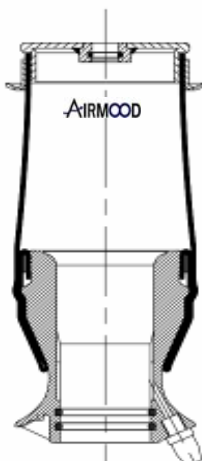

A78012

Cabin Air Springs

cross section view