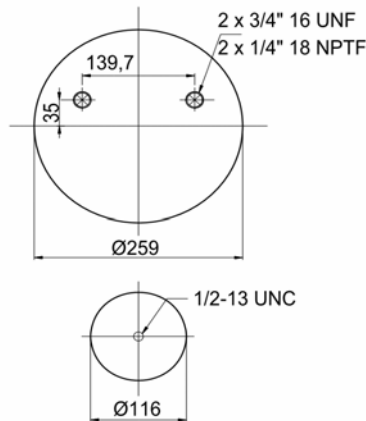

top view / bottom view

OEM PART NUMBER

CROSS REFERENCES

FIRESTONE STYLE	1T17 CA-5
FIRESTONE ORDER	W01 358 8709
BLACKTECH	RML 78709

1908709 CP

Complete Air Springs

cross section view