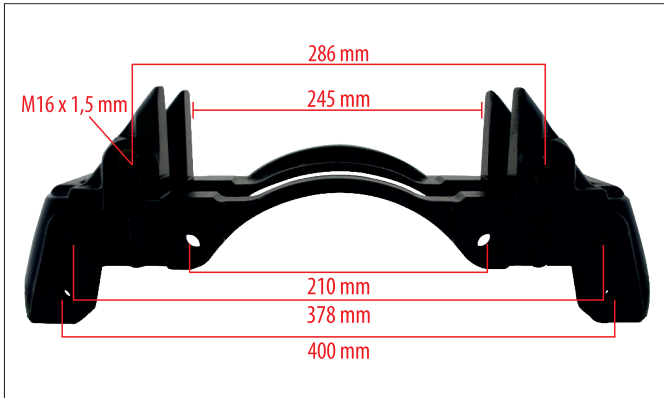

CARRIERS SERIES

KNORR CALIPER CARRIERS

Knorr Caliper Carrier 22,5 Inch (Right-Left)

MYCALIPER Number	MY-200216
OEM Number	
Application	KNORR CALIPER CARRIER Series