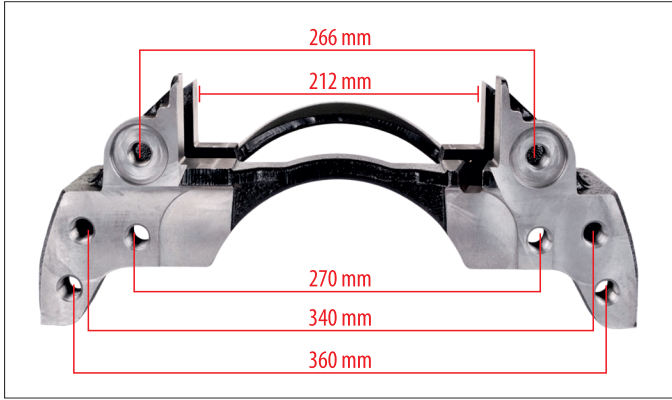

Wabco Pan 19 Caliper Carrier (Right)	
MYCALIPER Number	MY-100969
OEM Number	
Application	WABCO CALIPER CARRIER PAN 19-1 / 22-1 TYPE Series