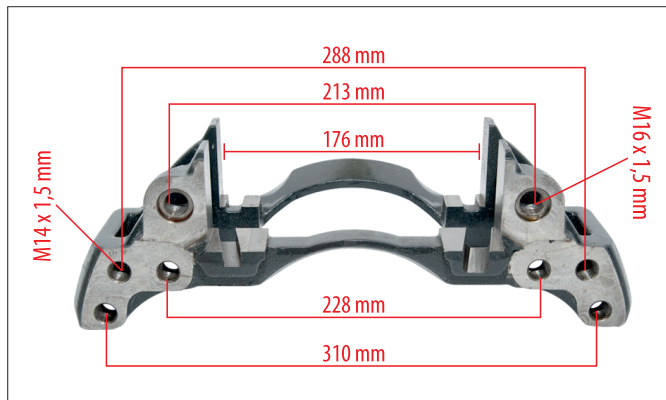

MYCALIPER Number	MY-100957
OEM Number	MAN 81.50804.6355 - 81.50804.6087 81.50804.6071 - 81.50804.9071 - 81.50804.9087 81.50804.6089 - 1505372 - 81.50804.6070 81.50804.9070 - 81.50804.6354 - 81.50804.9088 1505373 - IVECO 40175050
Application	WABCO CALIPER CARRIER PAN 17 TYPE Series