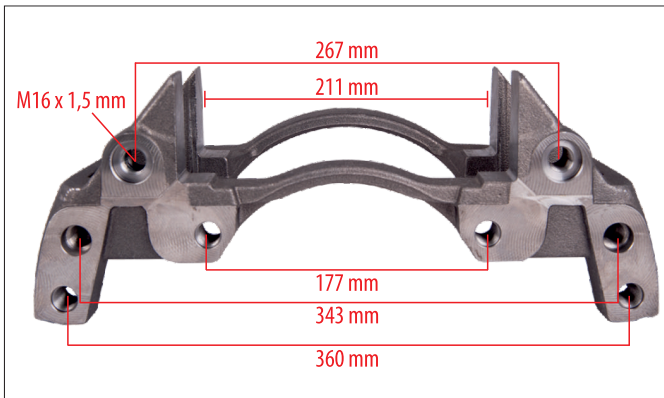

Knorr Caliper Carrier 22,5 Inch (Right-Left)	
MYCALIPER Number	MY-200210
OEM Number	
Application	KNORR CALIPER CARRIER Series

Knorr Caliper Carrier 22,5 Inch Scania Old Model (Right-Left)	
MYCALIPER Number	MY-200211
OEM Number	KNORR K010765 - 1756388
Application	KNORR CALIPER CARRIER Series

Knorr Caliper Carrier 22,5 Inch (Right-Left)	
MYCALIPER Number	MY-200212
OEM Number	KNORR K001337 - KNORR SN7138 DAF 1612741
Application	KNORR CALIPER CARRIER KNORR SN7... Series

Knorr Caliper Carrier 22,5 Inch DAF (Right-Left)	
MYCALIPER Number	MY-200213
OEM Number	KNORR K011479 - 1689314 - Z006590 - DAF LF 55 IV DAF 75 CF / 85 CF - DAF CF 65 II / IV - DAF CF 75 IV DAF CF 85 IV - DAF XF 95 - DAF XF 105
Application	KNORR CALIPER CARRIER KNORR SN7... / KNORR SB7... Series

CARRIERS SERIES

KNORR CALIPER CARRIERS

Knorr Caliper Carrier 22,5 Inch (Right-Left)

MYCALIPER Number	MY-200216
OEM Number	
Application	KNORR CALIPER CARRIER Series

Knorr 19,5 Inch Atego Caliper Carrier

MYCALIPER Number	MY-200137
OEM Number	KNORR Z000702 - K001926 - MB 000 421 3106 MERCEDES ATEGO
Application	KNORR CALIPER CARRIER KNORR SN6... Series