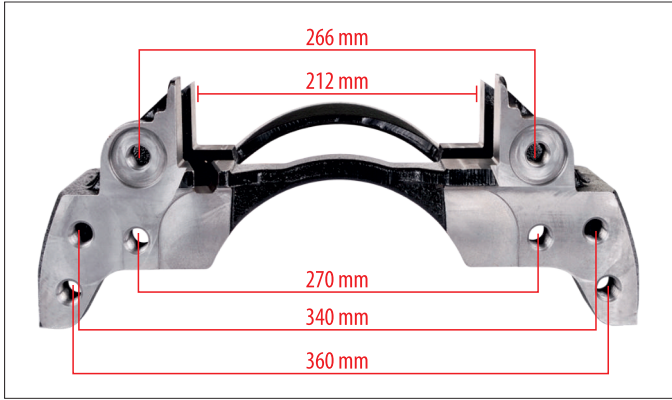

Wabco Pan 19 Caliper Carrier (Left)	
MYCALIPER Number	MY-100970
OEM Number	
Application	WABCO CALIPER CARRIER PAN 19-1 / 22-1 TYPE Series