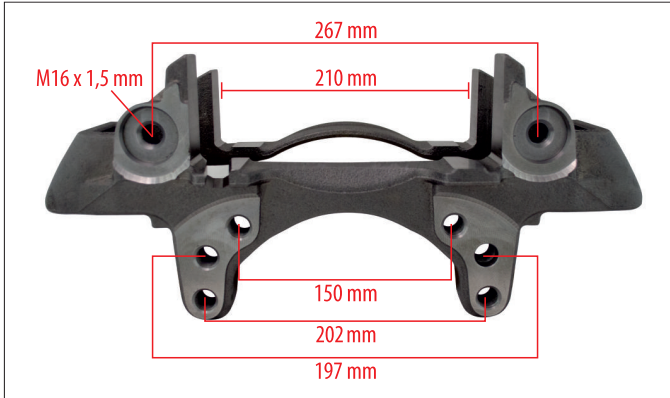

Wabco Caliper Carrier for Schmitz Trailer (Left)	
MYCALIPER Number	MY-200231
OEM Number	WABCO 6402227406 D3-6K25
Application	WABCO CALIPER CARRIER MAXX 22T TYPE (SCHMITZ SCB430W1) Series