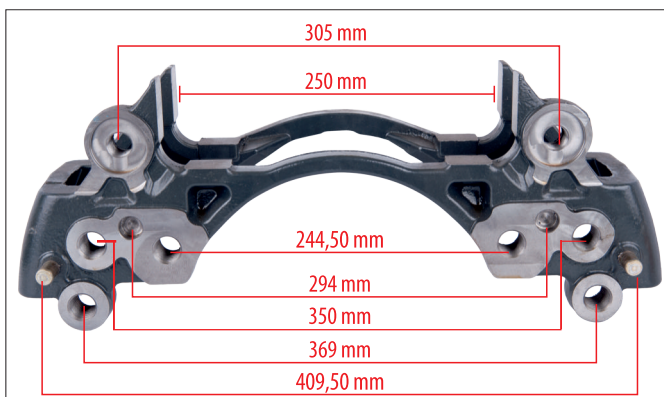

ELSA 195/225/EX225 22,5 Inch Volvo Carrier (Right-Left)

MYCALIPER Number	MY-100987
OEM Number	68325303 - MCK1297 - MCK1322 VOLVO 85109886 - RENAULT 5001 866 384 ELSA 225 VOLVO (WITH PIN)
Application	MERITOR CALIPER CARRIER ELSA 195/225/EX225 TYPE Series