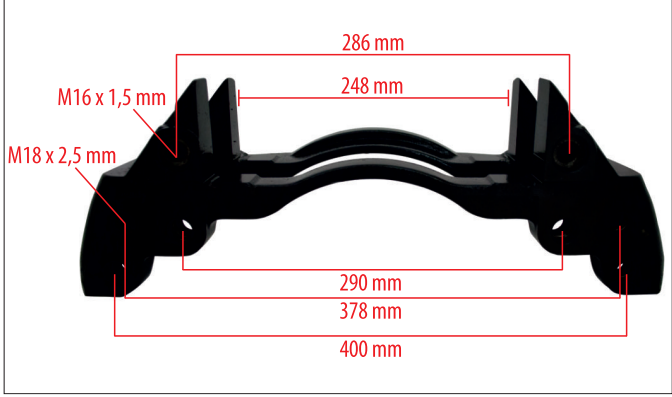

Knorr Caliper Carrier 22,5 Inch DAF (Right-Left)	
MYCALIPER Number	MY-200213
OEM Number	KNORR K011479 - 1689314 - Z006590 - DAF LF 55 IV DAF 75 CF / 85 CF - DAF CF 65 II / IV - DAF CF 75 IV DAF CF 85 IV - DAF XF 95 - DAF XF 105
Application	KNORR CALIPER CARRIER KNORR SN7... / KNORR SB7... Series