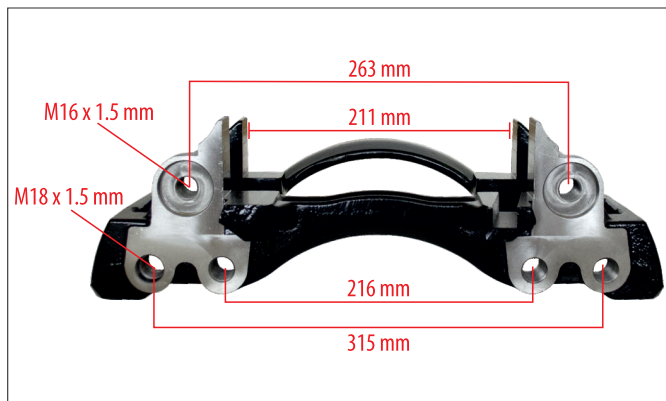

Wabco 19,5 Caliper Carrier (Right)

MYCALIPER Number	MY-200176
OEM Number	
Application	WABCO CALIPER CARRIER