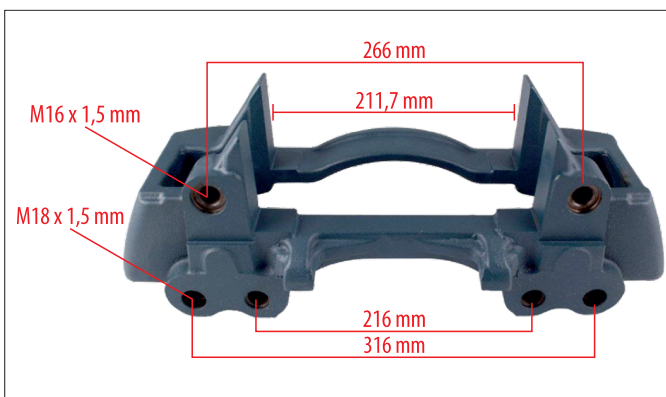

Knorr 22,5 Inch Caliper Carrier (For Saf Trailer)	
MYCALIPER Number	MY-200131
OEM Number	KNORR K015308 - Z019050 - SAF 3 080 0059 00 3 080 0060 00 - SAF Trailer Axle
Application	KNORR CALIPER CARRIER KNORR SK7... Series