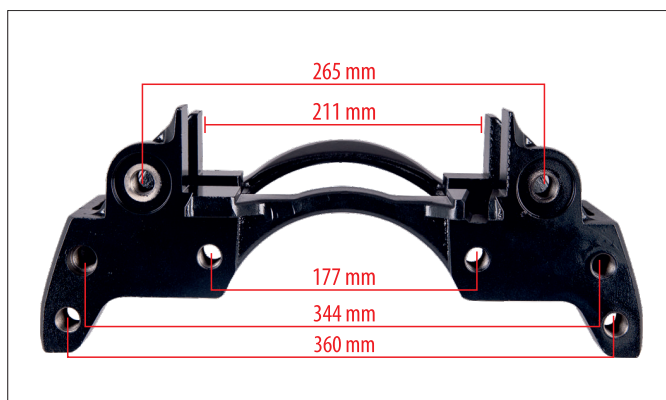

Wabco 19,5 Inch Caliper Carrier (Right)

MYCALIPER Number	MY-200177
OEM Number	
Application	WABCO CALIPER CARRIER