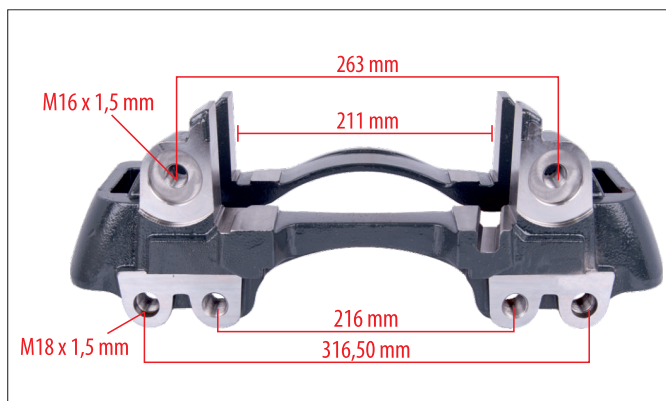

Wabco Maxx 22 Caliper Carrier 22,5 Inch (Right)

Wabco Pan 22 Caliper Carrier 22,5 Inch (Left)

MYCALIPER Number	MY-100960
OEM Number	WABCO 640 195 068 0 - 640 195 074 0 SAF 3 080 0071 21 - 3 080 0073 20 Left SAF Trailer Axle - 4 Hole
Application	WABCO CALIPER CARRIER PAN 19-1 / 22-1 TYPE Series