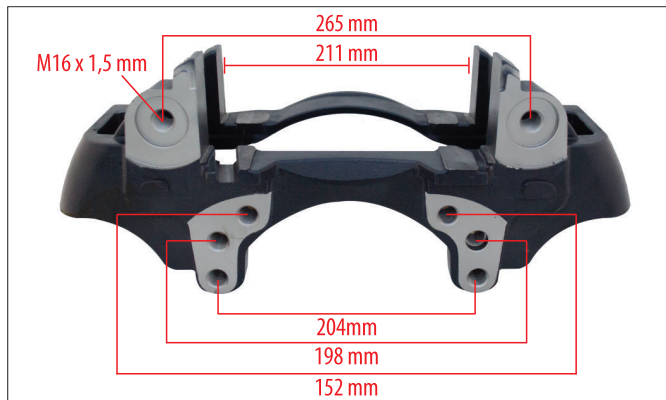

Wabco Caliper Carrier VALX AXLE (Left)

MYCALIPER Number	MY-200218
OEM Number	WABCO 6402250300
Application	WABCO CALIPER CARRIER PAN 19-1 / 22-1 TYPE Series