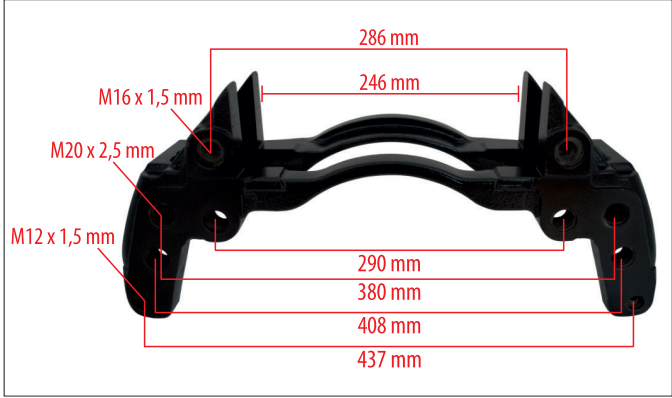

Knorr Caliper Carrier 19,5 Inch (Right-Left)

MYCALIPER Number	MY-200182
OEM Number	KNORR Z017557 - MERCEDES AXOR
Application	KNORR CALIPER CARRIER KNORR SN6... Series

KNORR CALIPER CARRIERS

Knorr Caliper Carrier 22,5 Inch (Right-Left)	
MYCALIPER Number	MY-200209
OEM Number	MB TRAILER AXLE
Application	KNORR CALIPER CARRIER KNORR SN7... Series

Knorr Caliper Carrier 22,5 Inch (Right-Left)	
MYCALIPER Number	MY-200210
OEM Number	
Application	KNORR CALIPER CARRIER Series

Knorr Caliper Carrier 22,5 Inch Scania Old Model (Right-Left)	
MYCALIPER Number	MY-200211
OEM Number	KNORR K010765 - 1756388
Application	KNORR CALIPER CARRIER Series