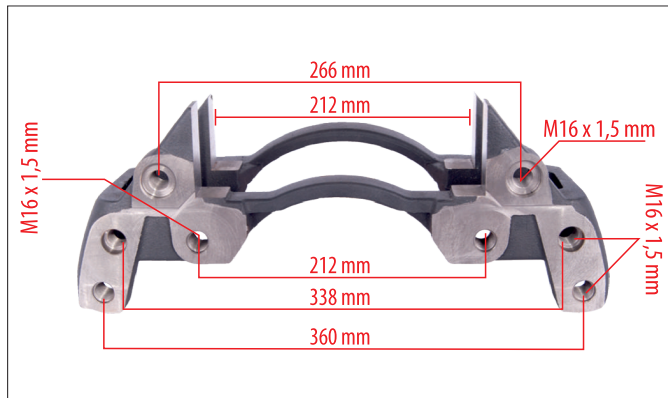

Knorr 22,5 Inch BPW Type Caliper Carrier

MYCALIPER Number	MY-100951
OEM Number	K012619 - Z006715 - SCANIA 2379697 BPW 01.303.88.56.0 - BPW Trailer Axle
Application	KNORR CALIPER CARRIER KNORR SK7... Series