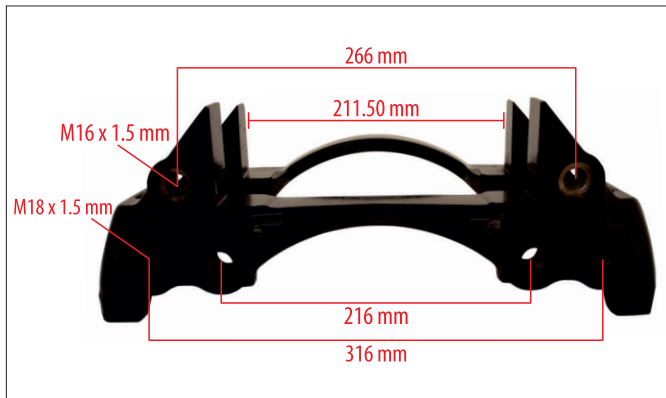

Knorr Caliper Carrier 19,5 Inch (Right-Left)

MYCALIPER Number	MY-200179
OEM Number	KNORR Z019053 - SAF - JUMBO
Application	KNORR CALIPER CARRIER KNORR SN6... Series