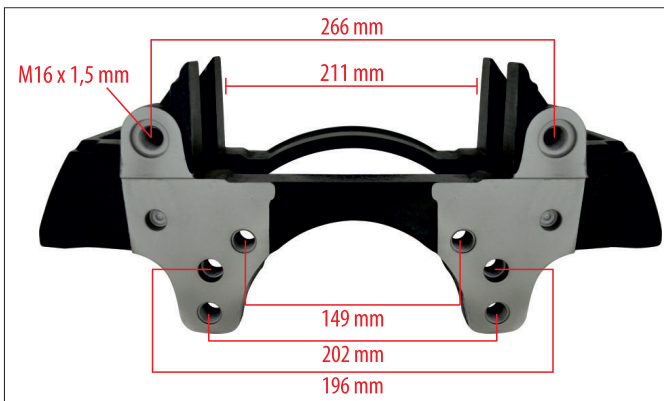

CARRIERS SERIES

KNORR CALIPER CARRIERS

Knorr Caliper Carrier 22,5 Inch (Right-Left)

MYCALIPER Number	MY-200216
OEM Number	
Application	KNORR CALIPER CARRIER Series

Knorr 19,5 Inch Atego Caliper Carrier

MYCALIPER Number	MY-200137
OEM Number	KNORR Z000702 - K001926 - MB 000 421 3106 MERCEDES ATEGO
Application	KNORR CALIPER CARRIER KNORR SN6... Series