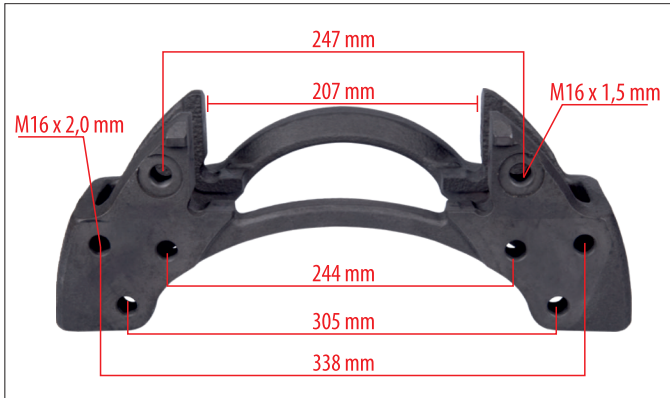

MERITOR CALIPER CARRIERS

DX 195 Carrier (Right-Left)	
MYCALIPER Number	MY-200126
OEM Number	MERITOR MCK1185
Application	MERITOR CALIPER CARRIER DX195 TYPE Series