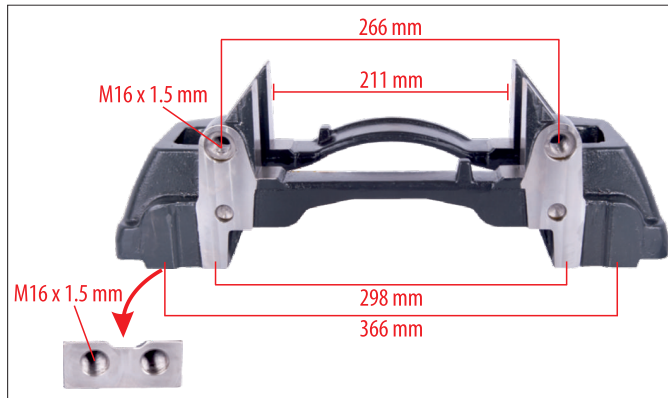

Knorr 22,5 Inch BPW Type Caliper Carrier

MYCALIPER Number	MY-100951
OEM Number	K012619 - Z006715 - SCANIA 2379697 BPW 01.303.88.56.0 - BPW Trailer Axle
Application	KNORR CALIPER CARRIER KNORR SK7... Series