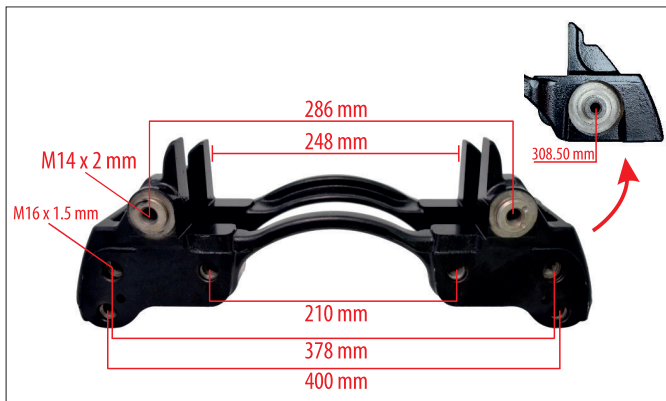

Haldex Caliper Carrier 22,5 Inch (Right-Left)

MYCALIPER Number

MY-200184

OEM Number

HALDEX 90636 - 92502
MODUL X GEN 2 Trailer Axle

Application

HALDEX CALIPER CARRIER
MODUL X GEN 2 Series

CARRIERS
SAF CALIPER CARRIERS