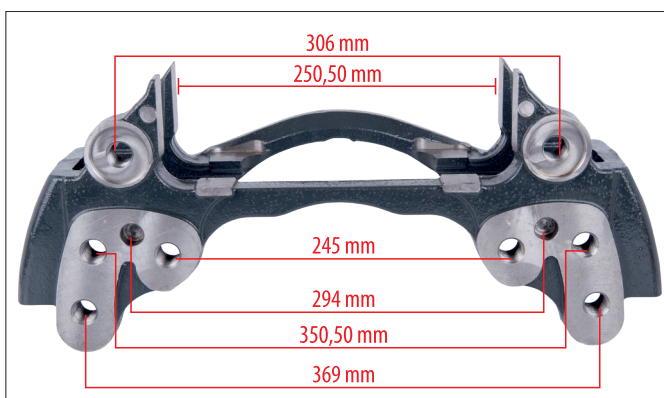

ELSA 2 22,5 Inch Renault 420 Carrier (Right-Left)

MYCALIPER Number	MY-100988
OEM Number	68323673 - 68323675 - 68323676 MAN 35.50307.5526 ELSA 2 RENAULT 420
Application	MERITOR CALIPER CARRIER ELSA 2 TYPE Series