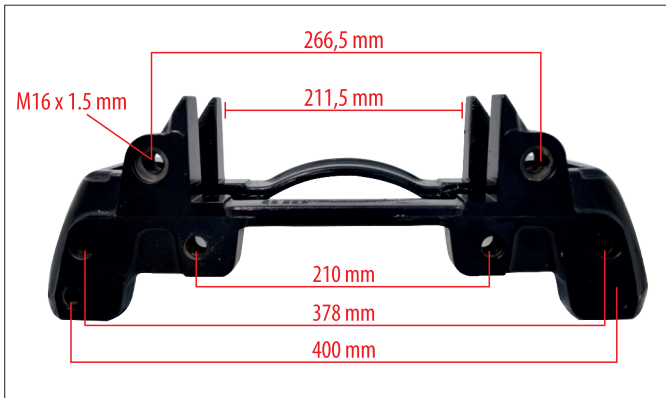

KNORR CALIPER CARRIERS

Knorr 22,5 Inch SK7 Caliper Carrier	
MYCALIPER Number	MY-100963
OEM Number	KNORR K004099 - SCANIA 2121600 SAF 3 080 0054 01 - 3 080 0055 01 - SAF Trailer Axle
Application	KNORR CALIPER CARRIER KNORR SK7... Series