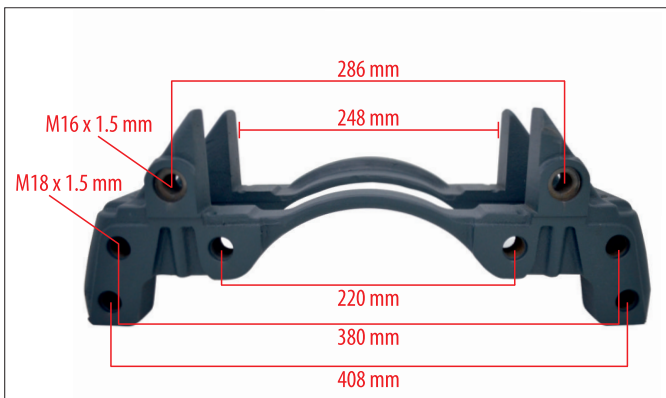

MAN TGA Caliper Carrier 22,5 Inch	
MYCALIPER Number	MY-200129
OEM Number	KNORR K001278 - MAN TRUCK TGA
Application	KNORR CALIPER CARRIER KNORR SB7.../ KNORR SN7... Series