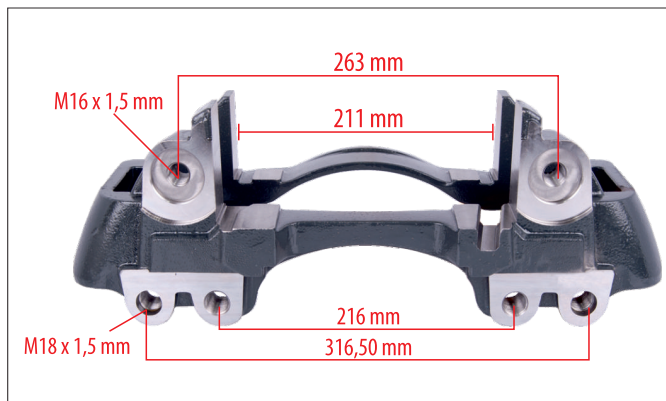

Wabco Pan 22 Caliper Carrier 22,5 Inch (Left)

Wabco Pan 22 Caliper Carrier 22,5 Inch (Right)

MYCALIPER Number	MY-100959
OEM Number	WABCO 640 195 069 0 - 640 195 075 0 SAF 3 080 0072 21 - 3 080 0074 20 Right SAF Trailer Axle - 4 Hole
Application	WABCO CALIPER CARRIER PAN 19-1 / 22-1 TYPE Series