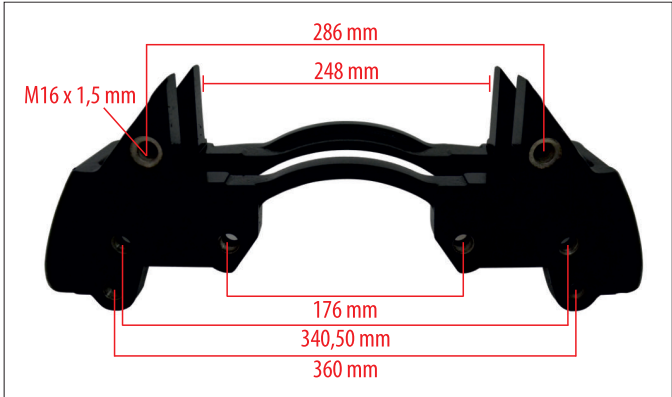

KNORR CALIPER CARRIERS

Knorr Caliper Carrier 22,5 Inch (Right-Left)	
MYCALIPER Number	MY-200209
OEM Number	MB TRAILER AXLE
Application	KNORR CALIPER CARRIER KNORR SN7... Series