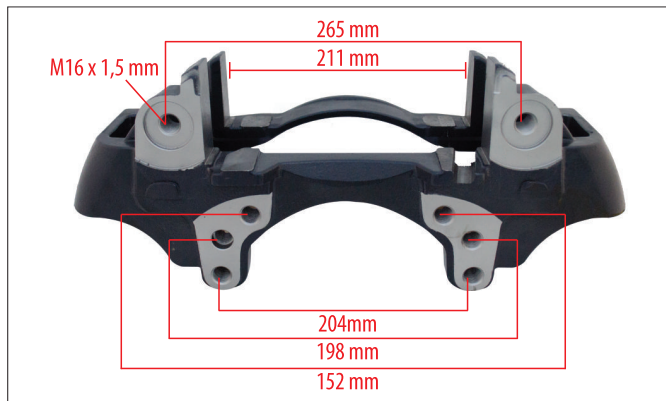

WABCO CALIPER CARRIERS

Wabco Caliper Carrier VALX AXLE (Right)

MYCALIPER Number	MY-200217
OEM Number	WABCO 6402250310
Application	WABCO CALIPER CARRIER PAN 19-1 / 22-1 TYPE Series