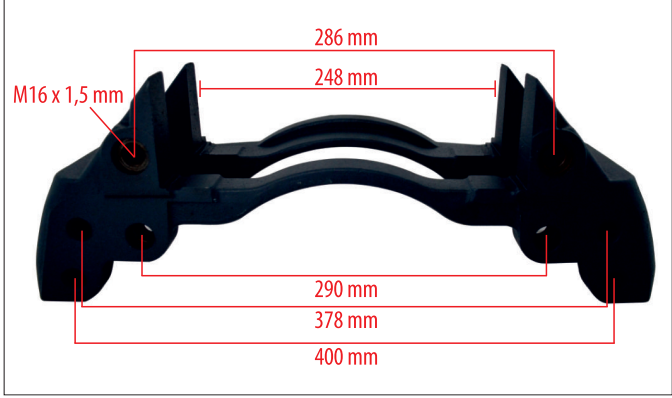

Knorr Caliper Carrier 19,5 Inch (Right-Left)

MYCALIPER Number	MY-200182
OEM Number	KNORR Z017557 - MERCEDES AXOR
Application	KNORR CALIPER CARRIER KNORR SN6... Series

KNORR CALIPER CARRIERS

Knorr Caliper Carrier 22,5 Inch (Right-Left)	
MYCALIPER Number	MY-200209
OEM Number	MB TRAILER AXLE
Application	KNORR CALIPER CARRIER KNORR SN7... Series

Knorr Caliper Carrier 22,5 Inch (Right-Left)	
MYCALIPER Number	MY-200210
OEM Number	
Application	KNORR CALIPER CARRIER Series

Knorr Caliper Carrier 22,5 Inch Scania Old Model (Right-Left)	
MYCALIPER Number	MY-200211
OEM Number	KNORR K010765 - 1756388
Application	KNORR CALIPER CARRIER Series