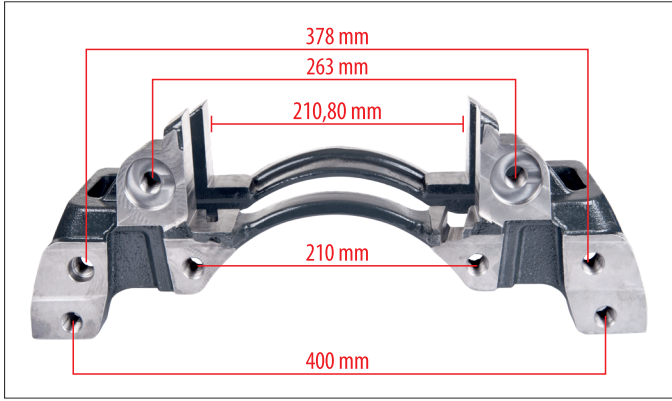

Wabco Pan 22 Caliper Carrier 22,5 Inch (Right)	
MYCALIPER Number	MY-200121
OEM Number	RIGHT WABCO PAN 22
Application	WABCO CALIPER CARRIER PAN 19-1 / 22-1 TYPE Series