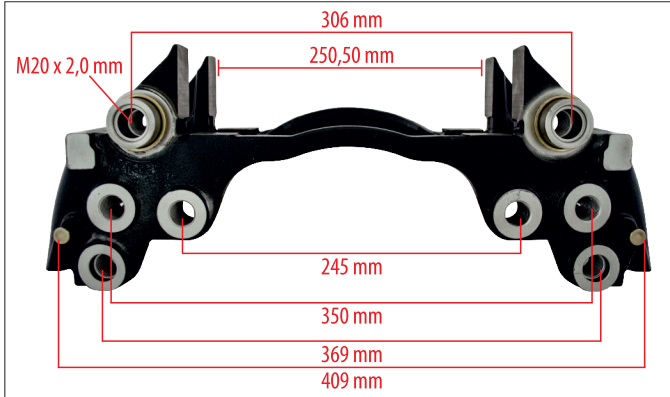

D DUCO TYPE 22,5 Inch Caliper Carrier (Right-Left)	
MYCALIPER Number	MY-200228
OEM Number	68322778 - DAF 1489072 - VOLVO 3092253
Application	MERITOR CALIPER CARRIER D DUCO TYPE Series