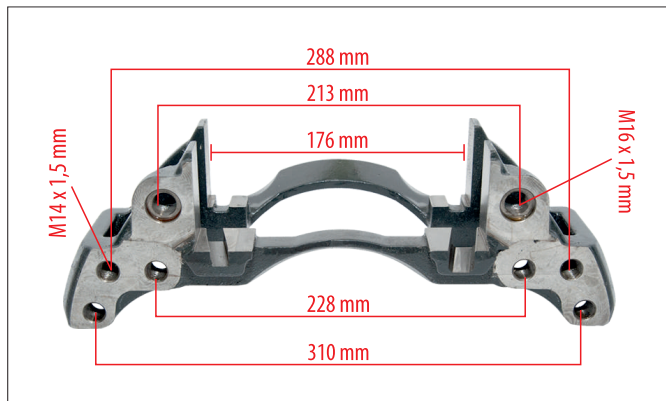

Wabco Pan 17 Caliper Carrier 17,5 Inch (Left)

WABCO CALIPER CARRIERS

Wabco Pan 17 Caliper Carrier 17,5 Inch (Right)

MYCALIPER Number	MY-100957
OEM Number	MAN 81.50804.6355 - 81.50804.6087 81.50804.6071 - 81.50804.9071 - 81.50804.9087 81.50804.6089 - 1505372 - 81.50804.6070 81.50804.9070 - 81.50804.6354 - 81.50804.9088 1505373 - IVECO 40175050
Application	WABCO CALIPER CARRIER PAN 17 TYPE Series