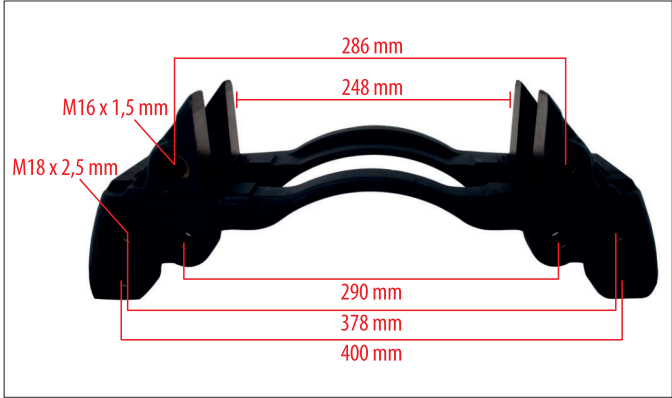

Knorr Caliper Carrier 22,5 Inch (Right-Left)	
MYCALIPER Number	MY-200210
OEM Number	
Application	KNORR CALIPER CARRIER Series