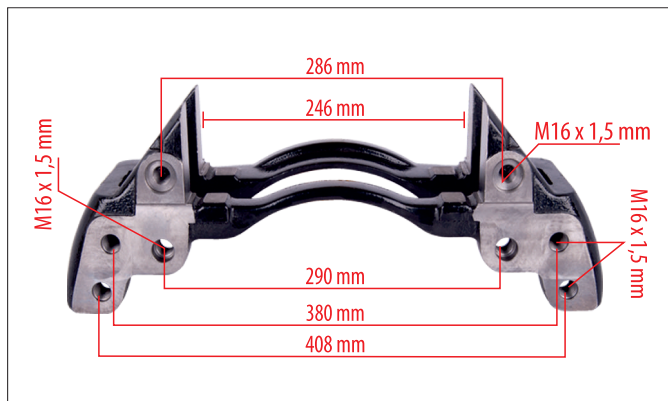

Knorr Conecto Bus 22,5 Inch Caliper Carrier (Right-Left)

MYCALIPER Number	MY-100953
OEM Number	KNORR L-K001529 / R-K001530 MB L-000 421 3706 / R-000 421 3806 Right/Left - MB BUS CONNECTO
Application	KNORR CALIPER CARRIER KNORR SB7.../ KNORR SN7... Series