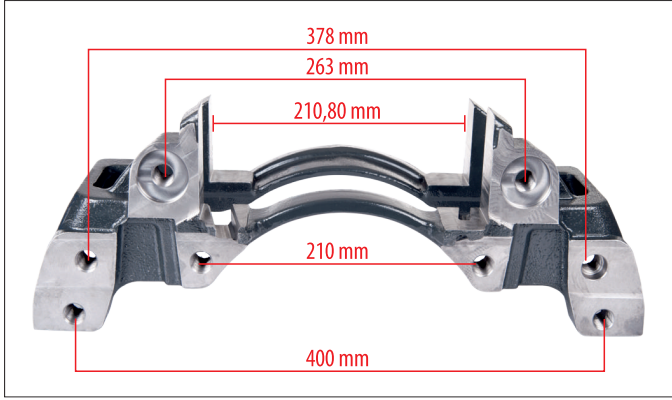

Wabco Pan 22 Caliper Carrier 22,5 Inch (Left)	
MYCALIPER Number	MY-200122
OEM Number	LEFT WABCO PAN 22
Application	WABCO CALIPER CARRIER PAN 19-1 / 22-1 TYPE Series