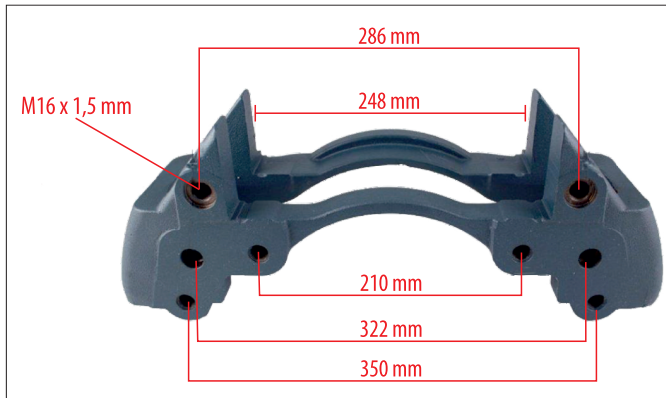

KNORR CALIPER CARRIERS

Knorr 22,5 Inch Caliper Carrier

MYCALIPER Number	MY-200132
OEM Number	KNORR K000027 - Z006582 - MB 000 423 0606 SCANIA 2121592 - MERCEDES ACTROS
Application	KNORR CALIPER CARRIER KNORR SB7.../ KNORR SN7... Series