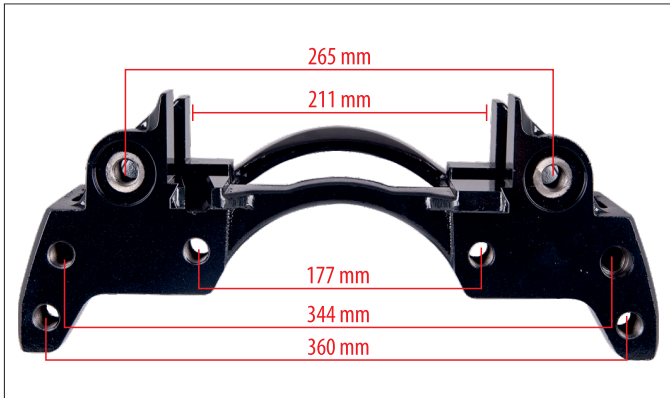

WABCO CALIPER CARRIERS

Wabco 19,5 Inch Caliper Carrier (Left)	
MYCALIPER Number	MY-200178
OEM Number	
Application	WABCO CALIPER CARRIER