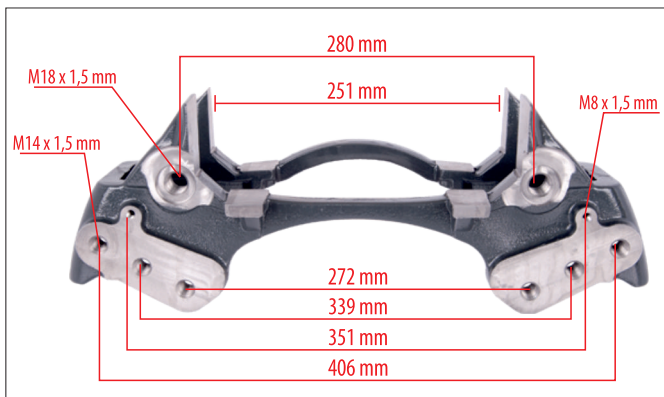

MYCALIPER[®]
Brake Caliper Repair Kits

MERITOR CALIPER CARRIERS

DUCO TYPE 19,5 Inch Caliper Carrier (Right-Left)

MYCALIPER Number	MY-100975
OEM Number	68323539
Application	MERITOR CALIPER CARRIER C/LE DUCO TYPE Series