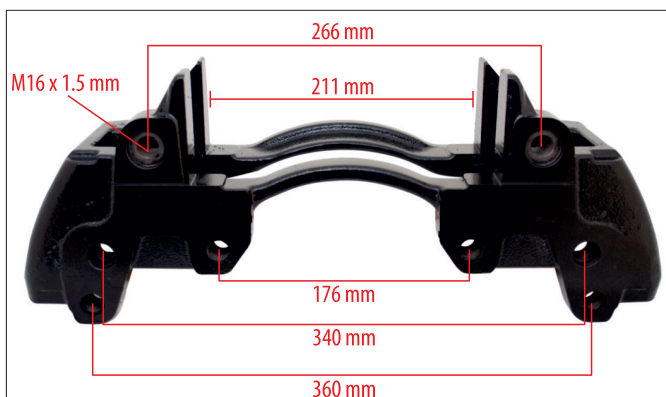

Knorr Caliper Carrier 19,5 Inch (Right-Left)

MYCALIPER Number	MY-200182
OEM Number	KNORR Z017557 - MERCEDES AXOR
Application	KNORR CALIPER CARRIER KNORR SN6... Series