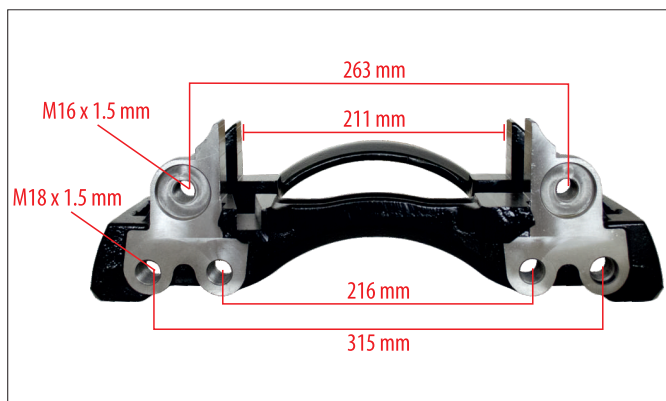

Wabco 19,5 Inch Caliper Carrier (Left)

MYCALIPER Number	MY-200176-1
OEM Number	
Application	WABCO CALIPER CARRIER