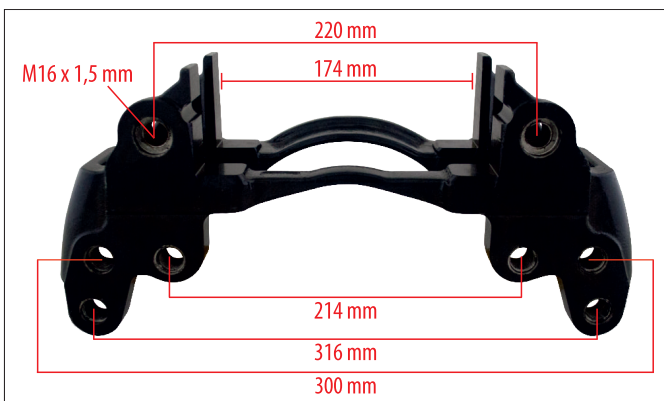

Knorr 17,5 Inch Caliper Carrier (Right-Left)

MYCALIPER Number	MY-200263
OEM Number	K001927 - MB 000 421 3006 - SCANIA 2121599
Application	KNORR CALIPER CARRIER Series