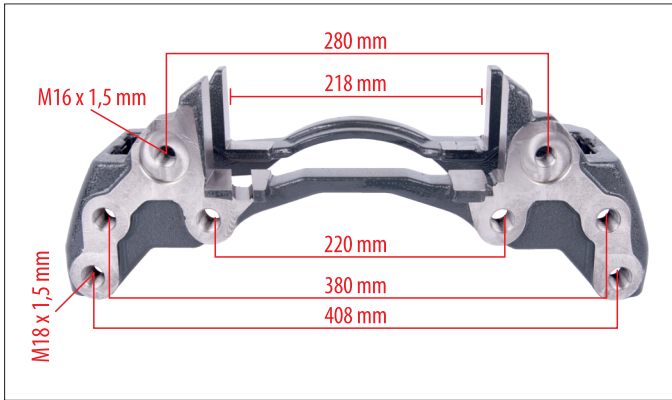

WABCO CALIPER CARRIERS

Wabco Maxx 22 Caliper Carrier 22,5 Inch (Left)	
MYCALIPER Number	MY-100962
OEM Number	MAN 81.50822.6040 WABCO 640 322 928 2 - 441 039 001 0 4811
Application	WABCO CALIPER CARRIER MAXX 22 TYPE Series