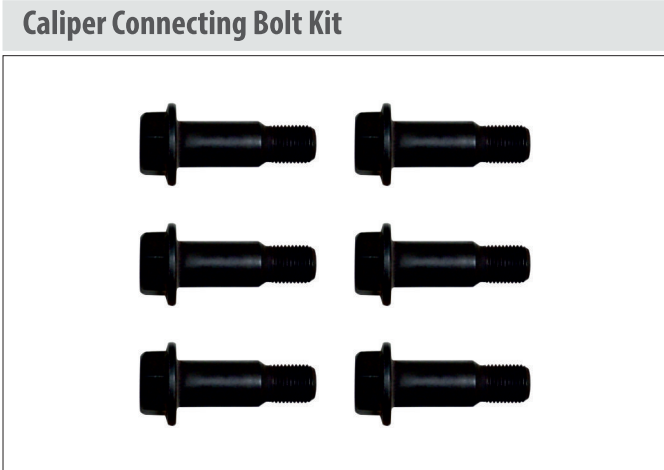

MYCALIPER Number	MY-200268
OEM Number	
Application	CALIPER CONNECTING BOLT Series

NR	MYCALIPER NR	DESCRIPTIONS	DIMENSION	QTY
1	MY-7589	CONNECTING BOLT	M16 x 55 x 20 x 1,5 mm	6