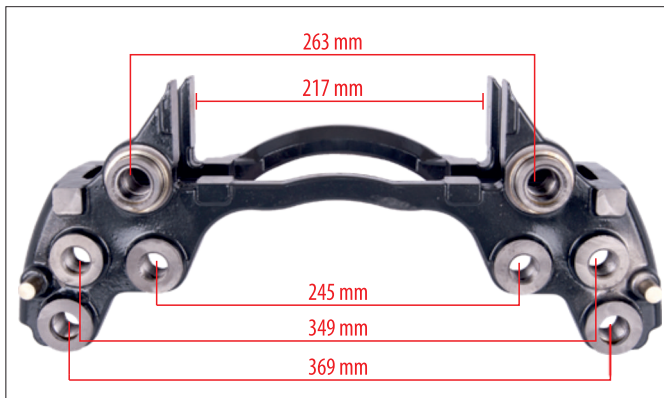

MYCALIPER[®]
Brake Caliper Repair Kits

MERITOR CALIPER CARRIERS

DUCO TYPE 19,5 Inch Caliper Carrier (Right-Left)

MYCALIPER Number	MY-100975
OEM Number	68323539
Application	MERITOR CALIPER CARRIER C/LE DUCO TYPE Series