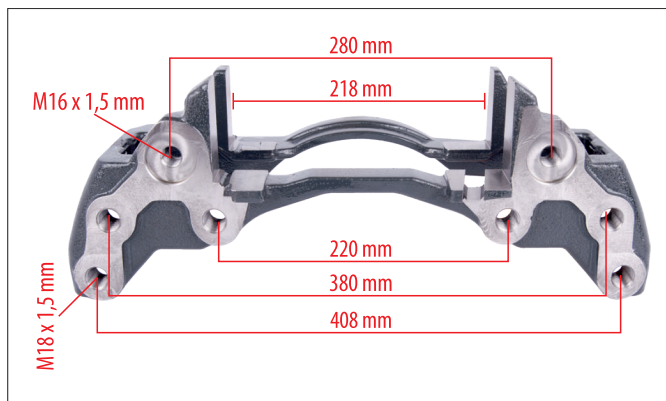

Wabco Maxx 22 Caliper Carrier 22,5 Inch (Right)

MYCALIPER Number	MY-100961
OEM Number	Right Wabco MAXX 22
Application	WABCO CALIPER CARRIER MAXX 22 TYPE Series