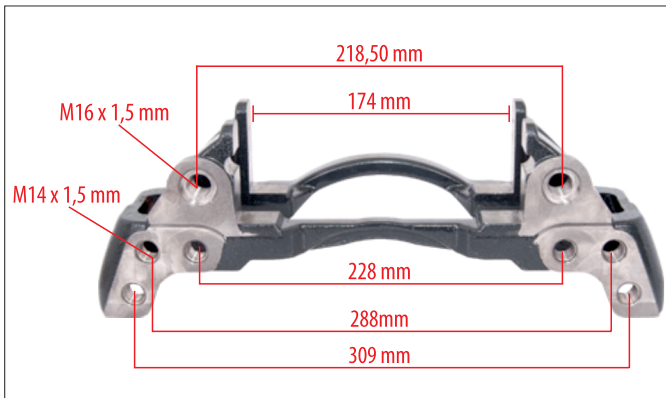

12-160 TGL MAN 17,5 Inch Caliper Carrier (Right-Left)	
MYCALIPER Number	MY-100974
OEM Number	K005606
Application	KNORR CALIPER CARRIER SN5 TYPE Series