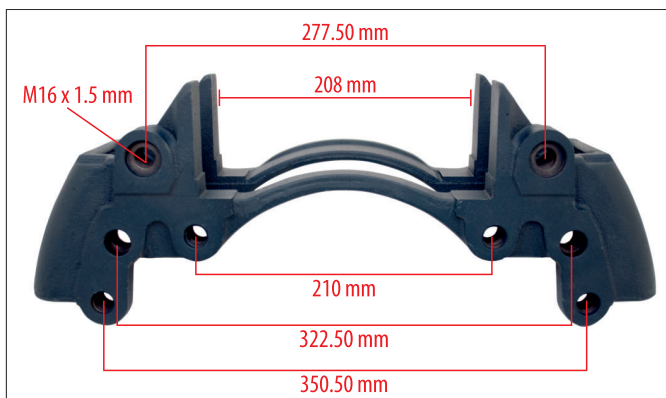

Knorr Caliper Carrier 22,5 Inch (Right-Left)

MYCALIPER Number	MY-200181
OEM Number	KNORR K052379K50 - Z025197 MB 000 423 1006 - MERCEDES 4140 REAR
Application	KNORR CALIPER CARRIER KNORR SL7... Series