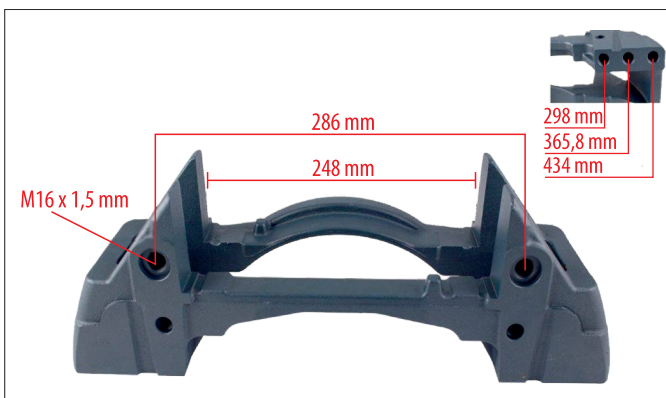

Knorr 22,5 Inch Bpw Type Caliper Carrier	
MYCALIPER Number	MY-200130
OEM Number	KNORR K004680 - SCANIA 2379696 BPW 01.303.88.57.0 - BPW Trailer Axle
Application	KNORR CALIPER CARRIER KNORR SN7... Series