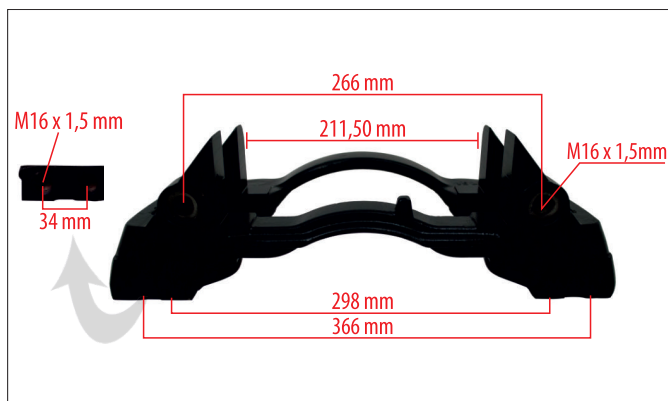

Knorr BPW Type 2 Hole 19,5 Inch Caliper Carrier (Right-Left)

MYCALIPER Number	MY-100954
OEM Number	KNORR K004679 - SCANIA 2379695 BPW 01.303.88.55.0 - BPW Trailer Axle
Application	KNORR CALIPER CARRIER KNORR SN6... Series