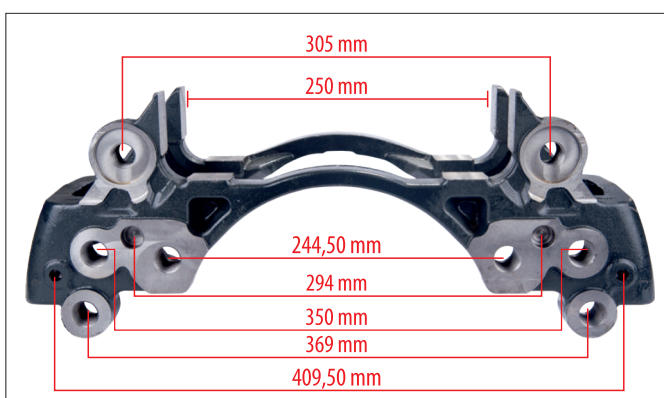

D3 22,5 Inch Caliper Carrier

MYCALIPER Number	MY-100976
OEM Number	BDA443
Application	MERITOR CALIPER CARRIER D3 TYPE Series

ELSA 195/225/EX225 22,5 Inch Volvo Carrier (Right-Left)

MYCALIPER Number	MY-100987
OEM Number	68325303 - MCK1297 - MCK1322 VOLVO 85109886 - RENAULT 5001 866 384 ELSA 225 VOLVO (WITH PIN)
Application	MERITOR CALIPER CARRIER ELSA 195/225/EX225 TYPE Series

ELSA 2 22,5 Inch Renault 420 Carrier (Right-Left)

MYCALIPER Number	MY-100988
OEM Number	68323673 - 68323675 - 68323676 MAN 35.50307.5526 ELSA 2 RENAULT 420
Application	MERITOR CALIPER CARRIER ELSA 2 TYPE Series