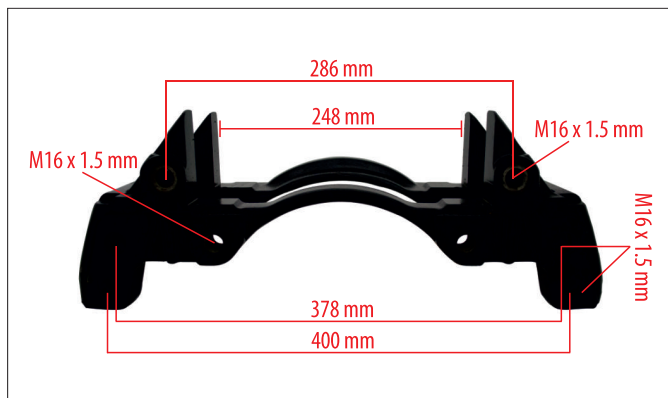

Knorr 22,5 Inch BPW Type Caliper Carrier

MYCALIPER Number	MY-100951
OEM Number	K012619 - Z006715 - SCANIA 2379697 BPW 01.303.88.56.0 - BPW Trailer Axle
Application	KNORR CALIPER CARRIER KNORR SK7... Series

Knorr Otokar Bus 19,5 Inch Caliper Carrier

MYCALIPER Number	MY-100952
OEM Number	
Application	KNORR CALIPER CARRIER Series

Knorr Conecto Bus 22,5 Inch Caliper Carrier (Right-Left)

MYCALIPER Number	MY-100953
OEM Number	KNORR L-K001529 / R-K001530 MB L-000 421 3706 / R-000 421 3806 Right/Left - MB BUS CONNECTO
Application	KNORR CALIPER CARRIER KNORR SB7.../ KNORR SN7... Series

Knorr BPW Type 2 Hole 19,5 Inch Caliper Carrier (Right-Left)

MYCALIPER Number	MY-100954
OEM Number	KNORR K004679 - SCANIA 2379695 BPW 01.303.88.55.0 - BPW Trailer Axle
Application	KNORR CALIPER CARRIER KNORR SN6... Series