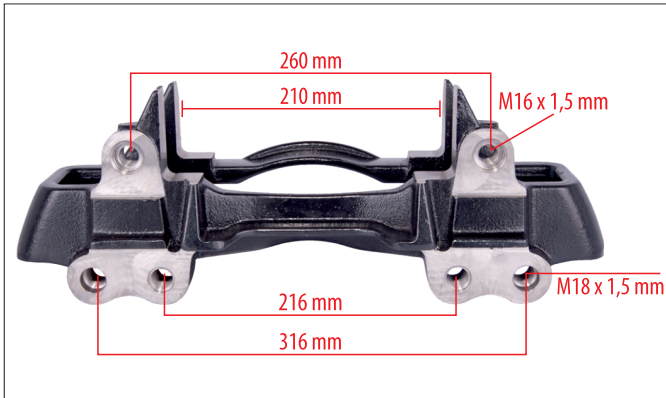

Saf Modul T 22,5 Inch Caliper Carrier (Right-Left)

MYCALIPER Number	MY-100956
OEM Number	MODUL T SAF Trailer Axle
Application	SBS 2220 (MODUL T-HALDEX) TYPE Series