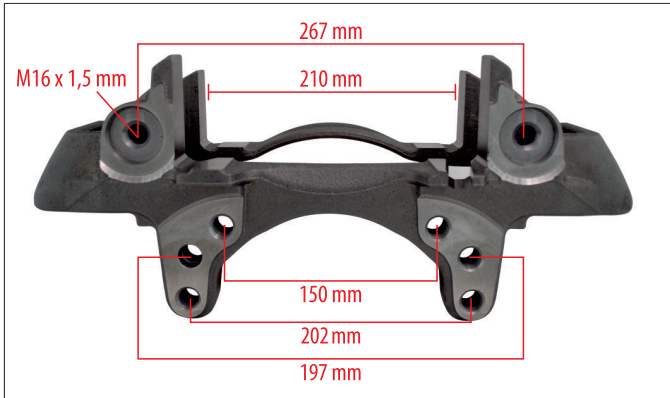

Wabco Caliper Carrier for Schmitz Trailer (Right)	
MYCALIPER Number	MY-200230
OEM Number	WABCO 6402227406 D1-6J20
Application	WABCO CALIPER CARRIER MAXX 22T TYPE (SCHMITZ SCB430W1) Series