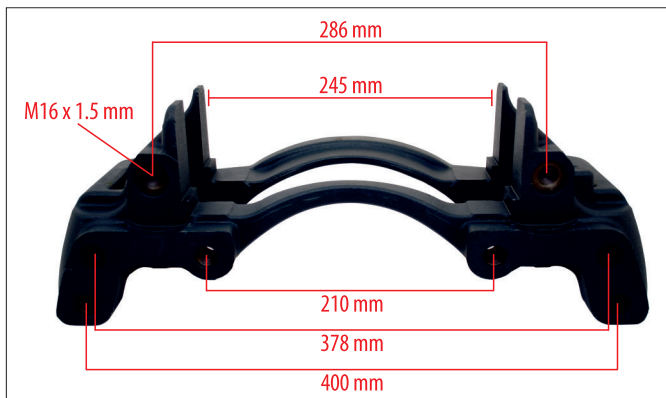

KNORR CALIPER CARRIERS

Knorr 22,5 Inch Caliper Carrier

MYCALIPER Number	MY-200132
OEM Number	KNORR K000027 - Z006582 - MB 000 423 0606 SCANIA 2121592 - MERCEDES ACTROS
Application	KNORR CALIPER CARRIER KNORR SB7.../ KNORR SN7... Series

Knorr Caliper Carrier 19,5 Inch (Right-Left)

MYCALIPER Number	MY-200179
OEM Number	KNORR Z019053 - SAF - JUMBO
Application	KNORR CALIPER CARRIER KNORR SN6... Series

Knorr Caliper Carrier 22,5 Inch (Right-Left)