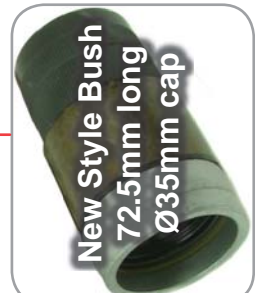

SB7 Axial 2 Piece Calipers

22.5" Wheel

Bolt Sizes
150mm & 86mm

Kit: P66RK001

Bolt Sizes
140mm & 86mm

Kit: P66RK008

Bolt Sizes
140mm & 125mm

Kit: P66RK014