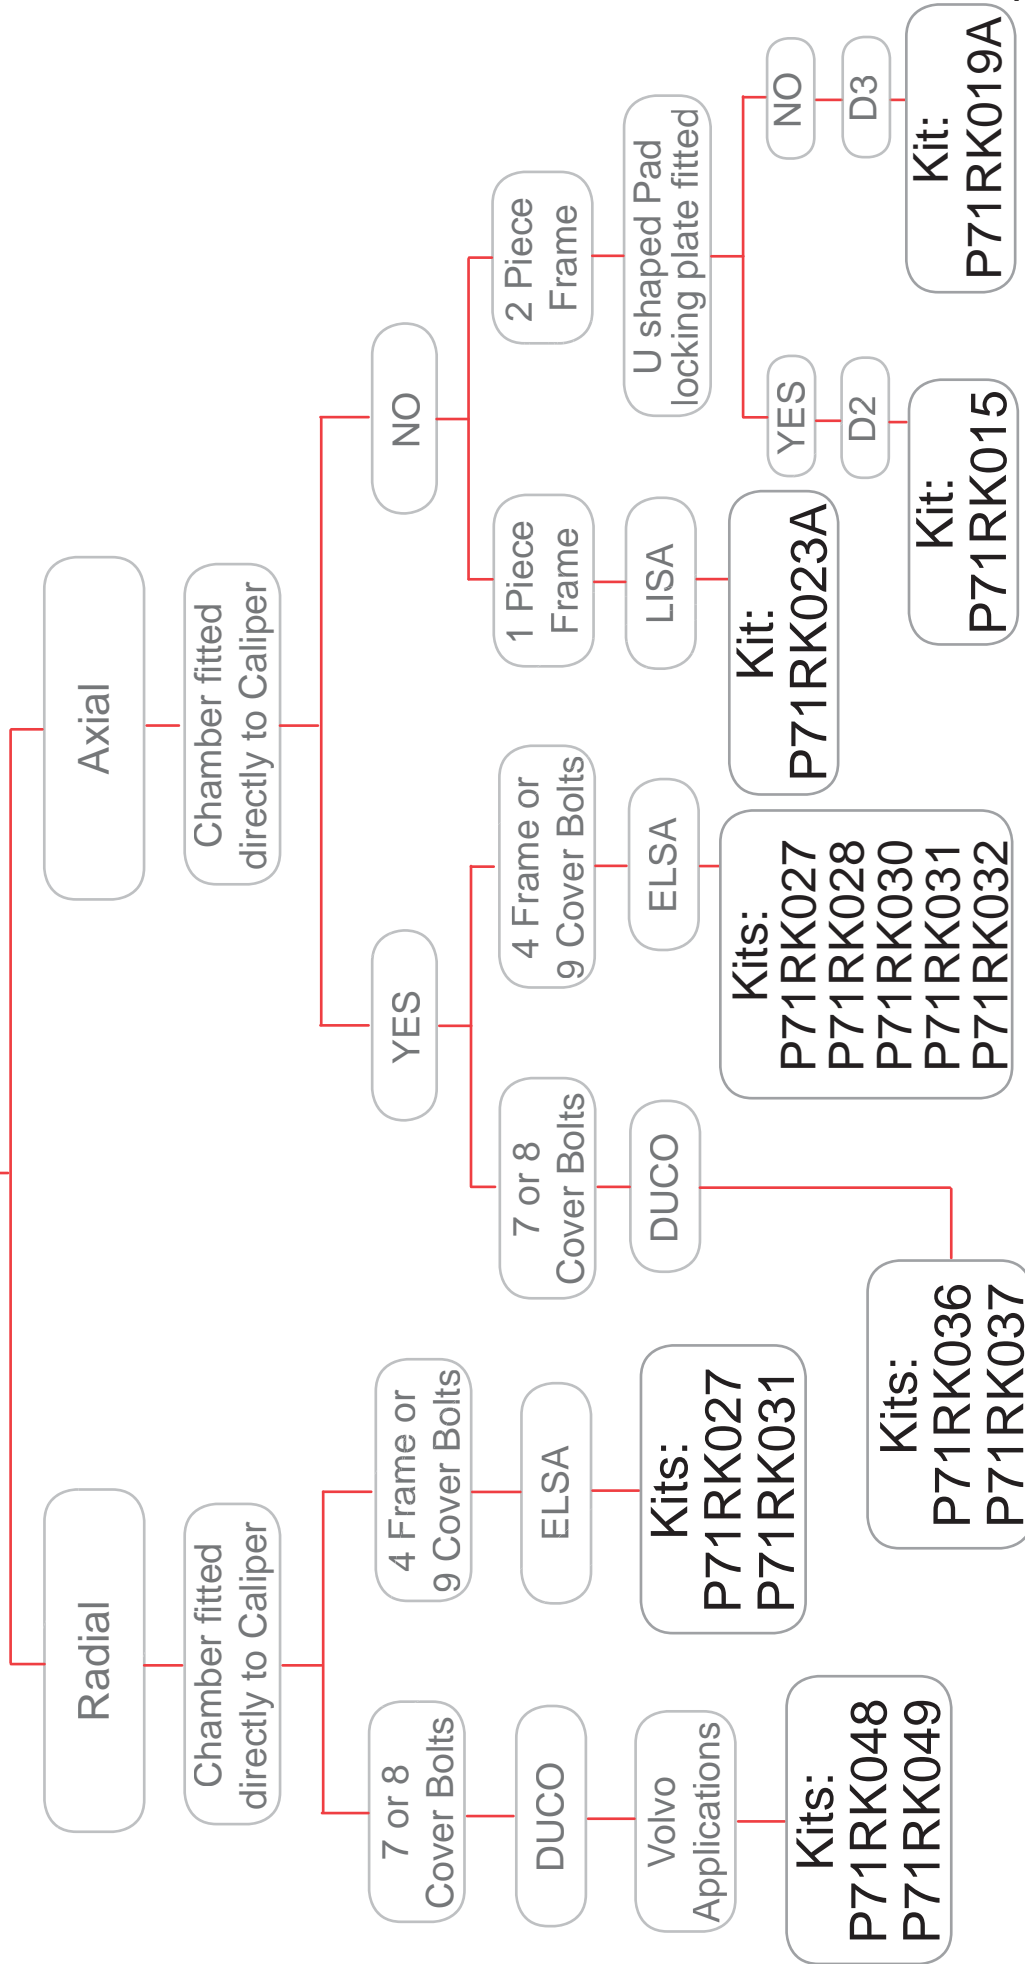

22.5" Wheel

Please note this chart is a guide only for Majorsell kits. We recommend using the brake plate attached to the caliper to identify the correct kits/parts required. Majorsell kit content may be different to the original. Check all applications. Check our web site for suitability of these and other parts, or contact us directly.