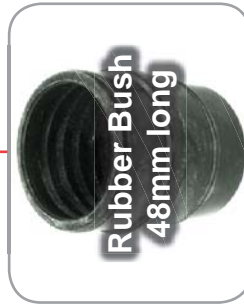

SB7 Radial 2 Piece Calipers

22.5" Wheel

Bolt Sizes
150mm & 125mm

Kit:
P66RK016

Bolt Sizes
150mm & 86.5mm

Kit:
P66RK001

Bolt Sizes
2 x 86.5mm

Kit:
P66RK006