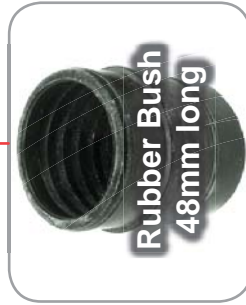

19.5" Wheel