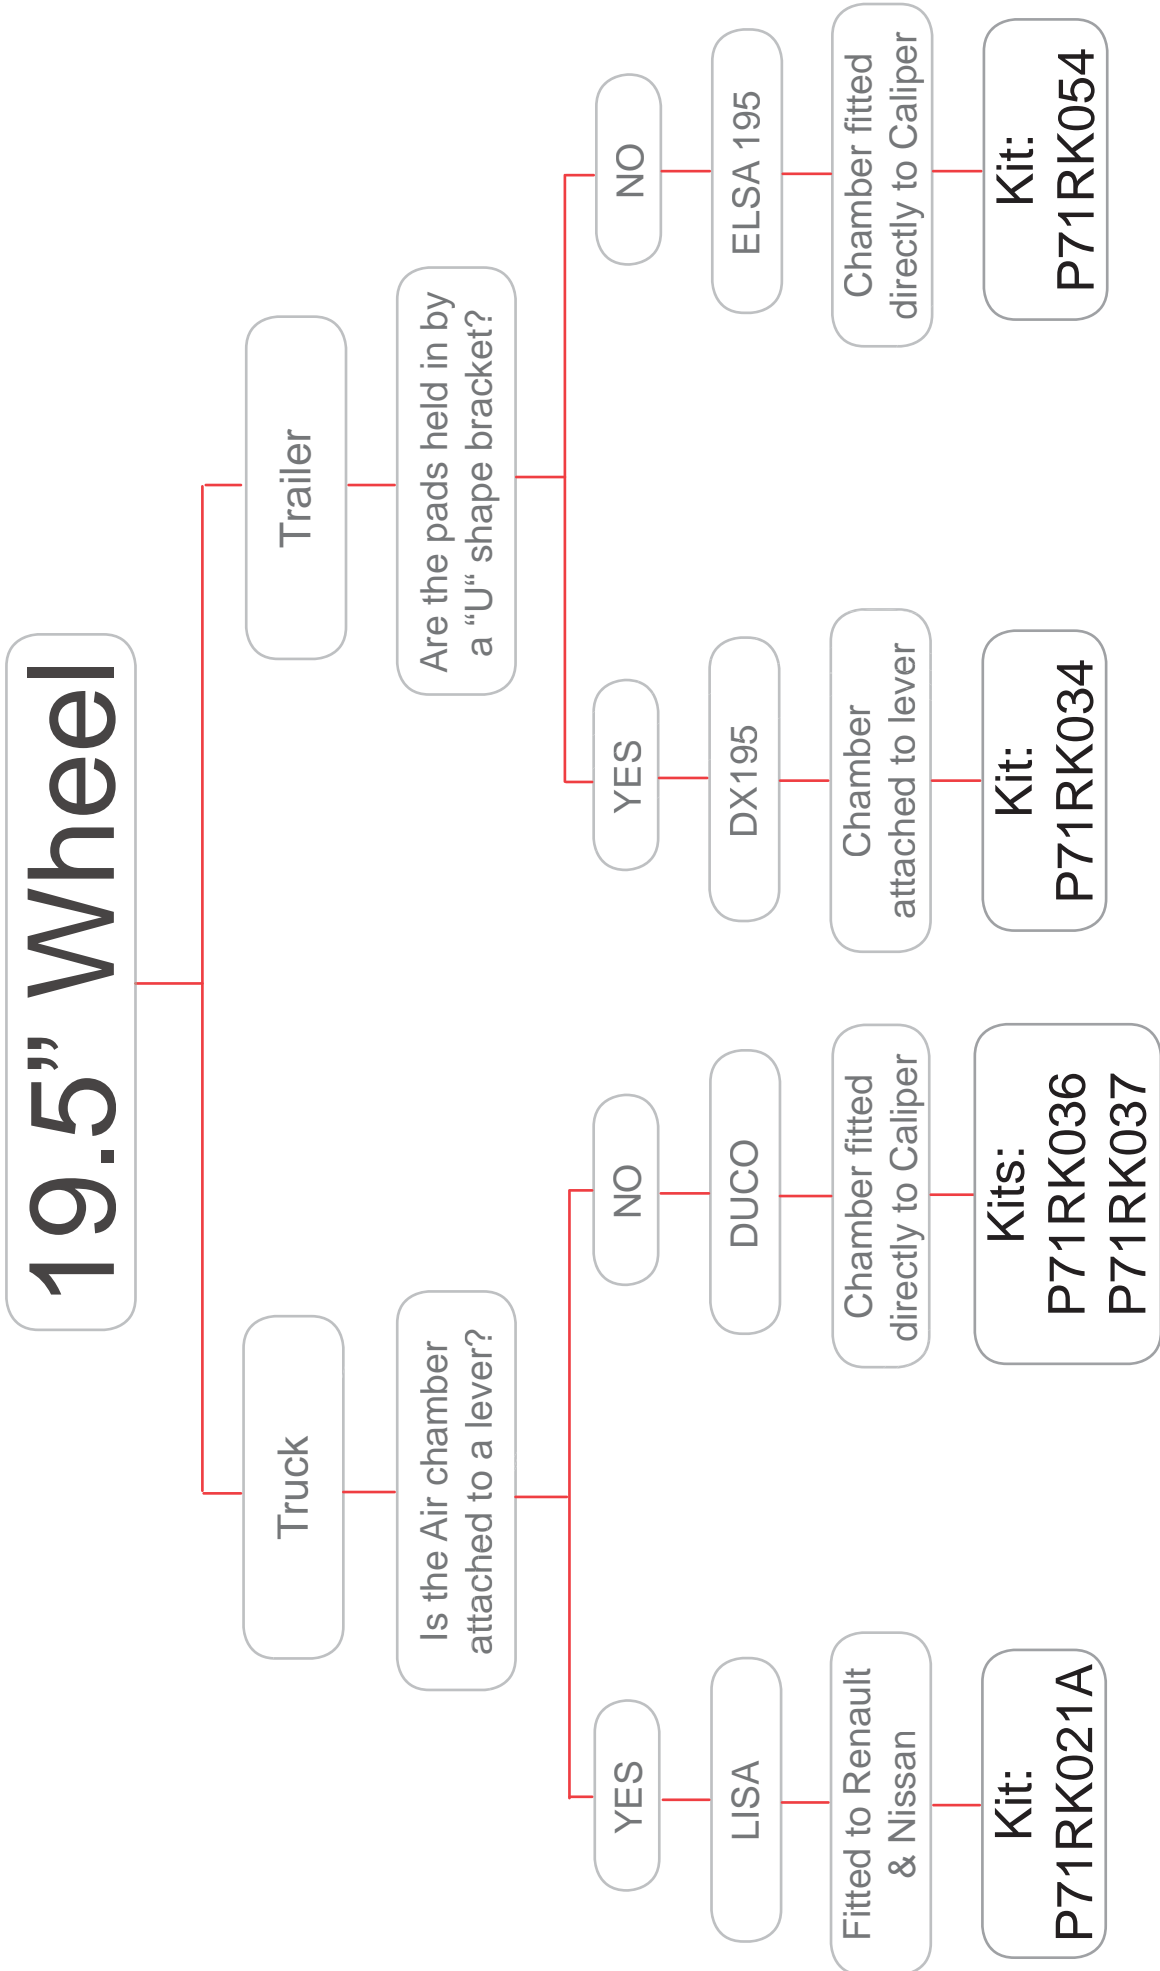

Please note this chart is a guide only for Majorsell kits. We recommend using the brake plate attached to the caliper to identify the correct kits/parts required. Majorsell kit content may be different to the original. Check all applications. Check our web site for suitability of these and other parts, or contact us directly.