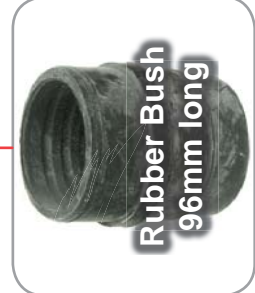

SB7 Axial 2 Piece Calipers

22.5" Wheel