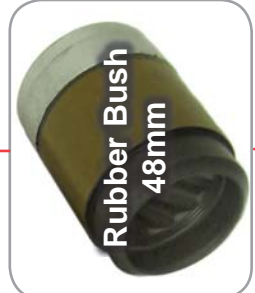

SB7 Axial 2 Piece Calipers

22.5" Wheel

Bolt Sizes
150mm & 86mm

Kit: P66RK001

Bolt Sizes
140mm & 86mm

Kit: P66RK008

Bolt Sizes
140mm & 125mm

Kit: P66RK014