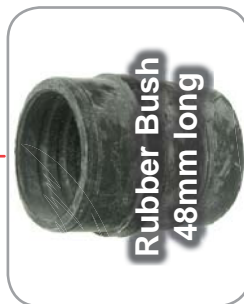

Bolt Sizes
150mm & 86.5mm

Kit:
P66RK001