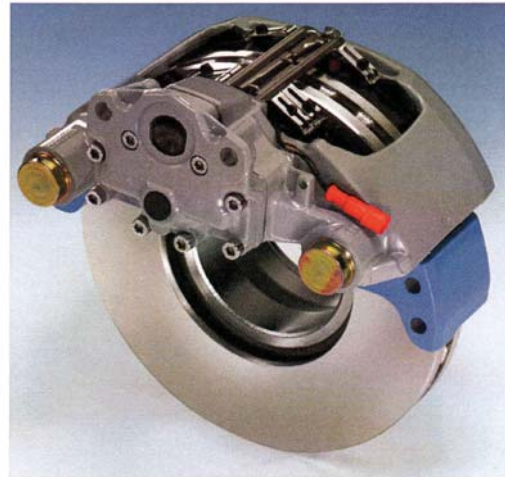

Wabco Pan Brakes

Product & application information

PAN BRAKE RANGE

PRODUCT DETAILS

The reliable and proven technology of WABCO's PAN caliper range has made it one of the most successful air disc brake ranges available.

The WABCO PAN brake range is listed for popular Truck applications such as DAF, Iveco, MAN & Renault.

They are also fitted to many Trailer axles including SAF & SMB.

PAN BRAKE RANGE

Exchange Unit (W/O Pads)	Brake Type	Application
40175072	Pan 17	DAF LF 45 11.2000 →
40175073		
40175072	Pan 17	Iveco Eurocargo 110E - 120EL
40175073		
40175049	Pan 17	MAN L2000 / M2000 Series 02.1996 →
40175050		
40175049	Pan 17	Optare Solo 03.2002 →
40175050		
40175064	Pan 17	Renault Midlum 7.5T → 12T (17.5" Wheel)
40175065		
40195045	Pan 19	DAF LF 55 02.2003 →
40195046		
40195021	Pan 19	Renault Midlum 14T → 16T, (19.5" Wheel)
40195022		
40195037	Pan 19	Various Trailers - 19.5" Wheel
40195038		
40195045	Pan 19	Various Trailers - 19.5" Wheel (samro)
40195046		
40225015	Pan 22	Various Trailers - 22.5" Wheel
40225016		

CONTACT

For further information please contact Majorsell on ++(0) 121 455 0200 or email on sales@majorsell.co.uk

Original names & part numbers are used for reference only. All parts offered are Majorsell brand and may not be of an original supply. Majorsell kit content may be different to the original. Check all applications. Check our web site for suitability of these and other parts, or contact us directly.