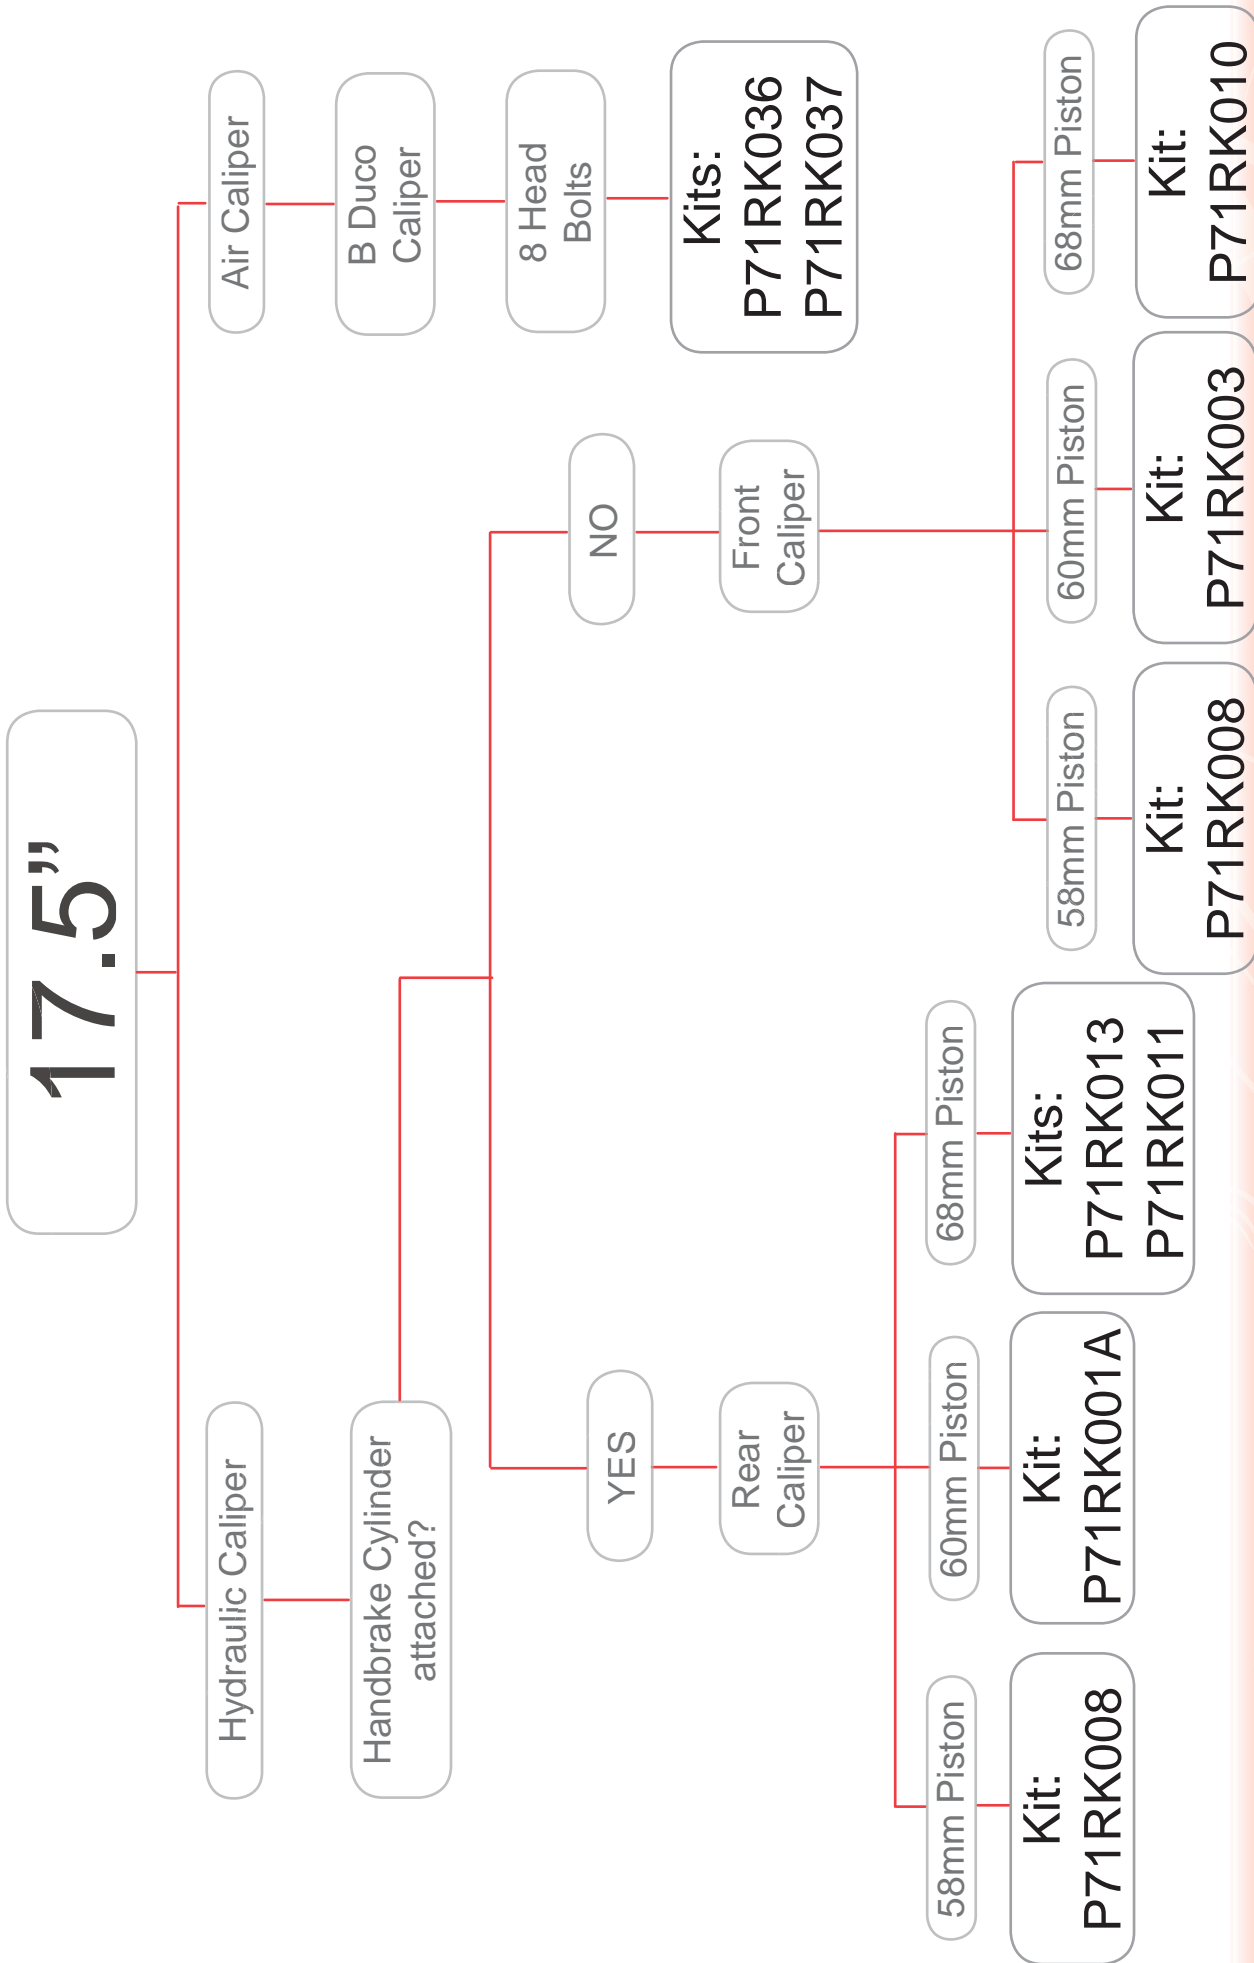

Hydraulic & Air Calipers

Please note this chart is a guide only for Majorsell kits. We recommend using the brake plate attached to the caliper to identify the correct kits/parts required. Majorsell kit content may be different to the original. Check all applications. Check our web site for suitability of these and other parts, or contact us directly.