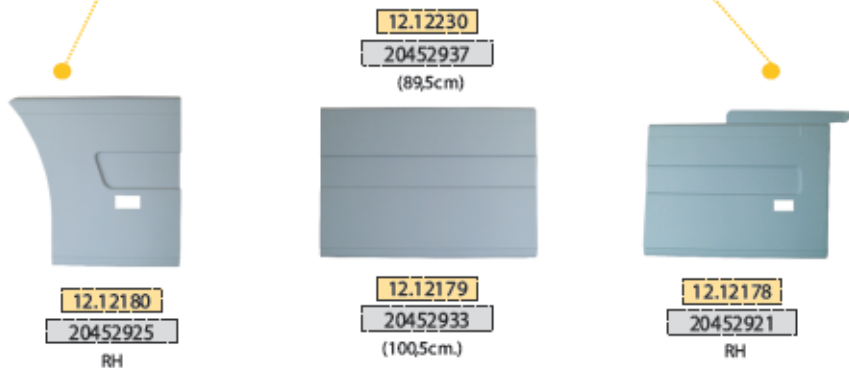

KAHVECI REFERENCE

CABIN & BODY PARTS FOR

FOR FH VERSION 2

RIGHT SIDE

LEFT SIDE

Kahveci Otomotiv®
EURO TRUCK BODY PARTS

SUITABLE **VOLVO**

OEM REFERENCE