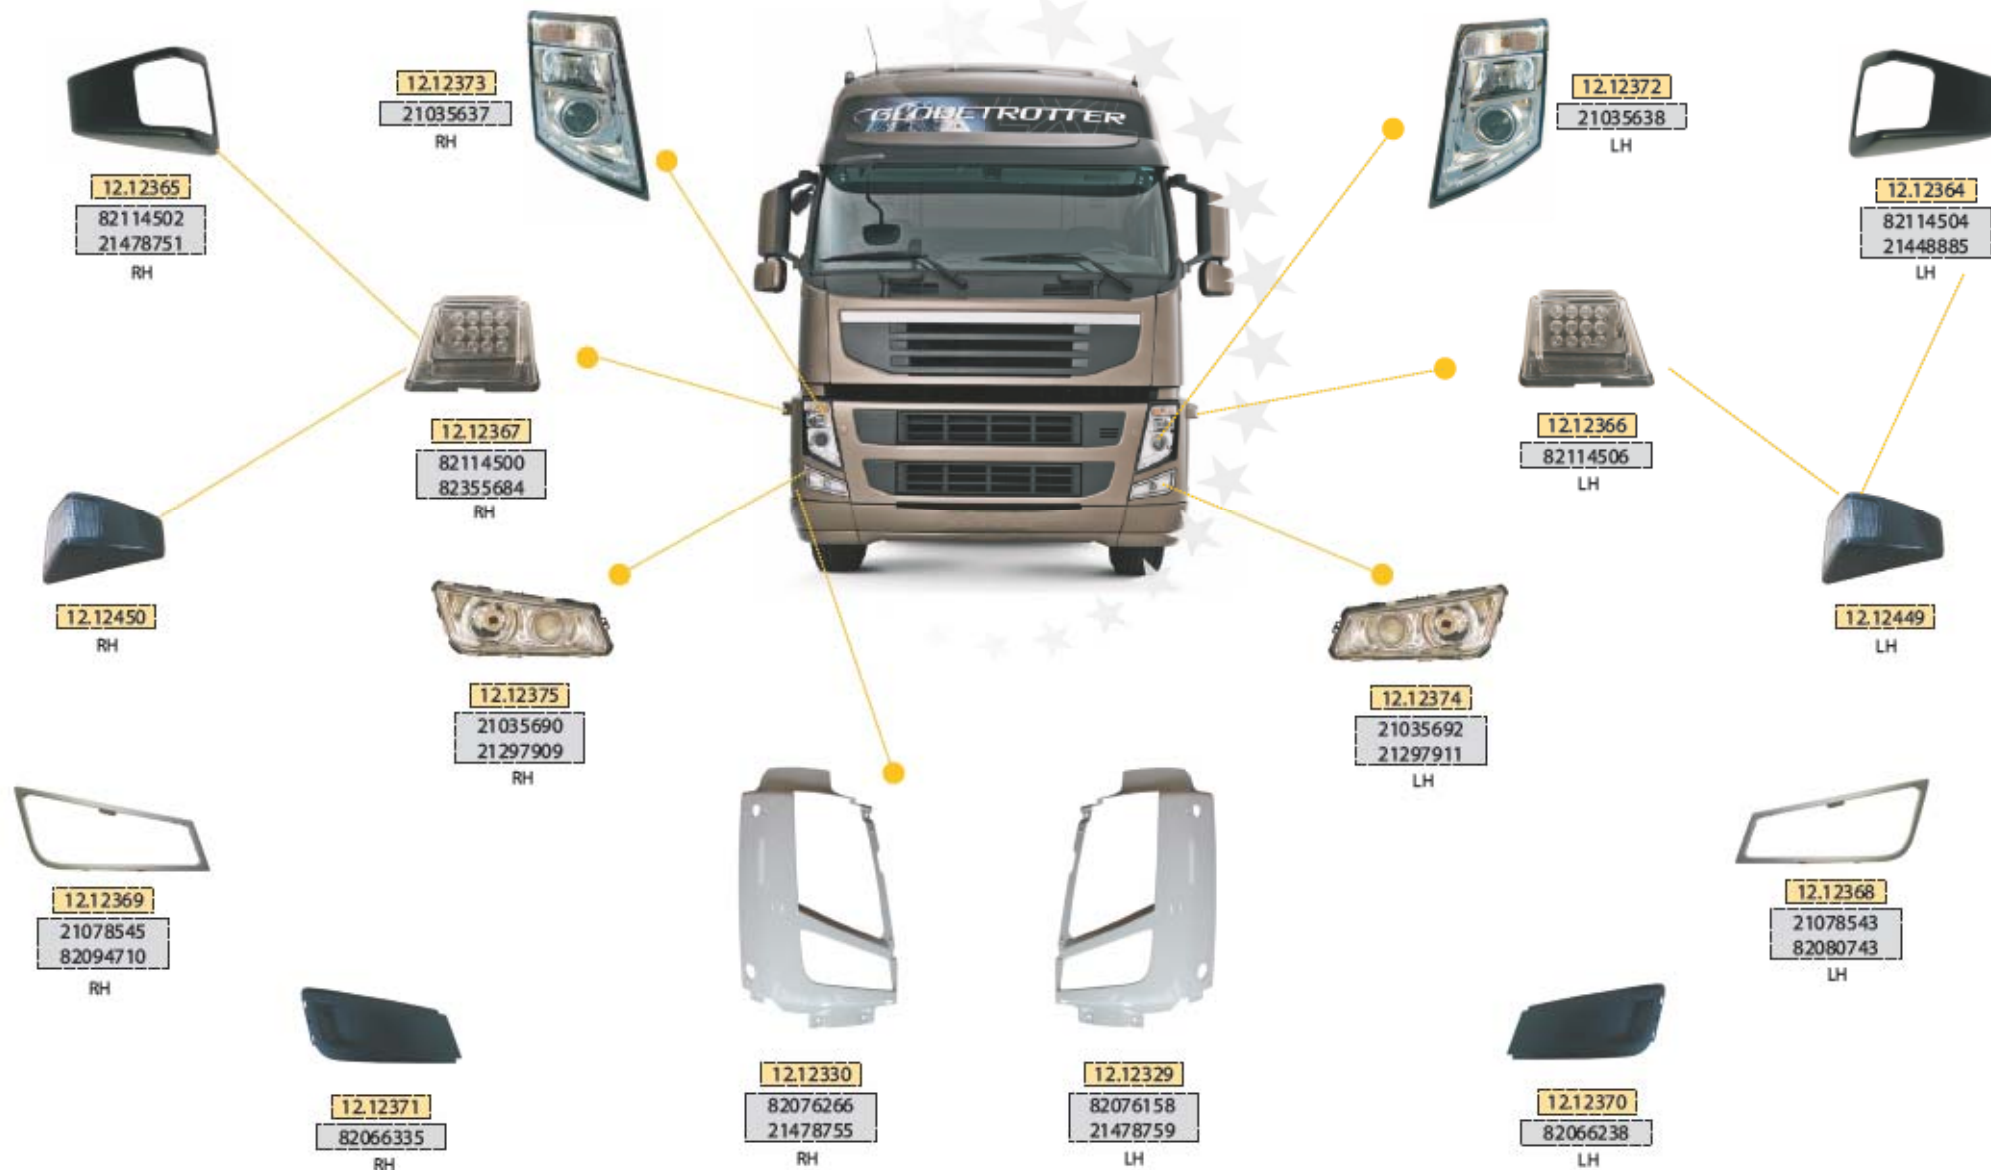

CABIN & BODY PARTS FOR

FOR FM VERSION 3

Kahveci Otomotiv®
EURO TRUCK BODY PARTS

SUITABLE **VOLVO**

OEM REFERENCE

KAHVECI REFERENCE

CABIN & BODY PARTS FOR

FOR FM VERSION 3