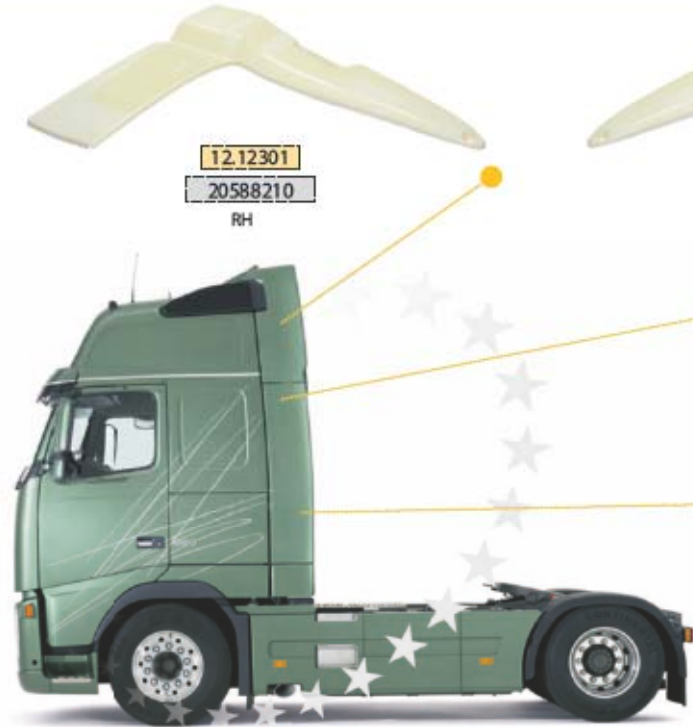

Kahveci Otomotiv®
EURO TRUCK BODY PARTS

SUITABLE **VOLVO**

OEM REFERENCE

KAHVECI REFERENCE

CABIN & BODY PARTS FOR

FOR FH VERSION 2

12.12301
20588210
RH

12.12300
20588207
LH