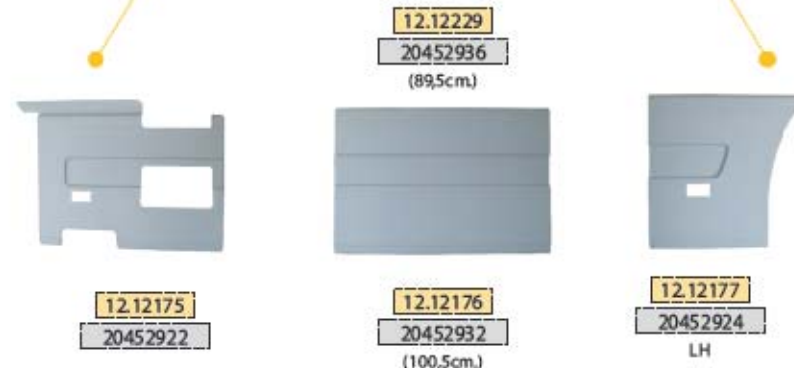

KAHVECI REFERENCE

CABIN & BODY PARTS FOR

FOR FH VERSION 2

RIGHT SIDE

LEFT SIDE

Kahveci Otomotiv®
EURO TRUCK BODY PARTS

SUITABLE **VOLVO**

OEM REFERENCE