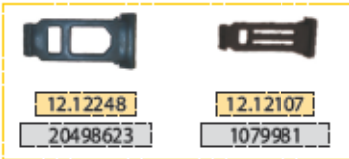

20452924

LH

Kahveci Otomotiv®
EURO TRUCK BODY PARTS

SUITABLE **VOLVO**

OEM REFERANCE

KAHVECI REFERANCE

CABIN & BODY PARTS FOR

FOR FM VERSION 2