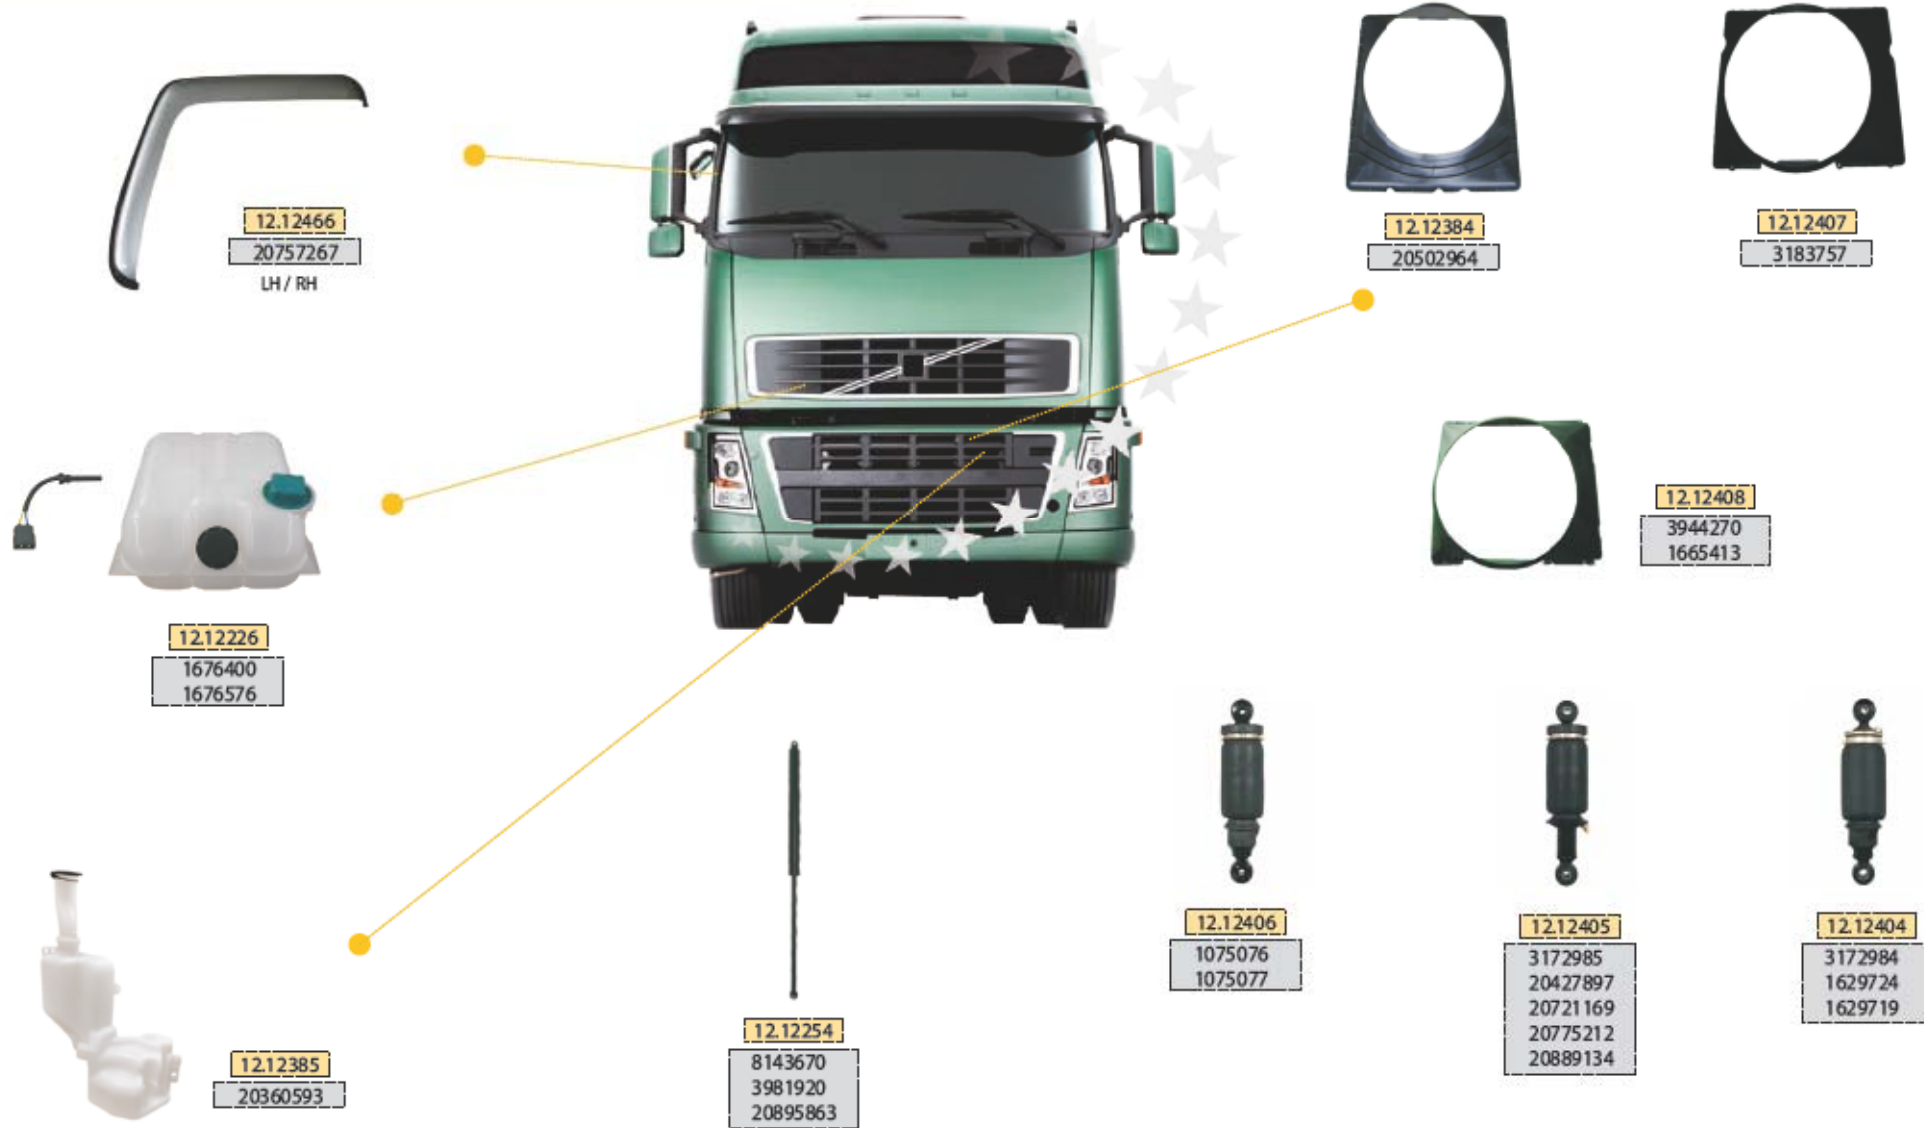

OEM REFERENCE

KAHVECI REFERENCE

FOR FH VERSION 2

Kahveci Otomotiv®
EURO TRUCK BODY PARTS

SUITABLE **VOLVO**

CABIN & BODY PARTS FOR

OEM REFERENCE

KAHVECI REFERENCE