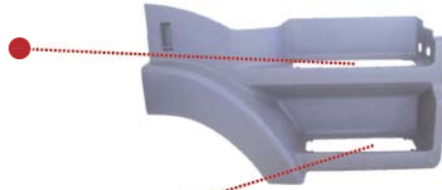

Kahveci Otomotiv®
EURO TRUCK BODY PARTS

SUITABLE

MERCEDES

OEM REFERENCE

KAHVECI REFERENCE

CABIN & BODY PARTS FOR

FOR ACTROS MP1 MEGA

MB50.5121
9416663328
UPPER

MB50.5122
9416663428
LOWER

MB50.5130
9416662001
RH