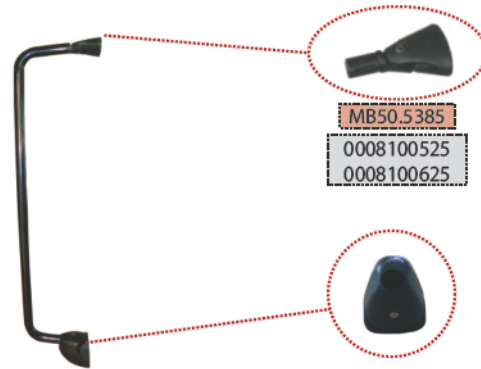

Kahveci Otomotiv®
EURO TRUCK BODY PARTS

SUITABLE

MERCEDES

CABIN & BODY PARTS FOR

OEM REFERENCE

KAHVECI REFERENCE

FOR ACTROS MP1 MEGA

MB50.5339
0008109616

MB50.5340
0008109516

MB50.5385
0008100525
0008100625

MB50.5323
0008101025

MB50.5368
0018104514
COMPLETE RH