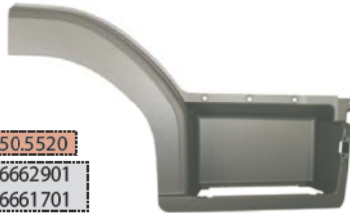

CABIN & BODY PARTS FOR

FOR ATEGO VERS. 1

MB50.5339
0008109616

MB50.5288
0008100279

MB50.5366
9017600459
RH / LH

MB50.5465

MB50.5520
9736662901
9736661701
RH

MB50.5519
9736662501
9736660901
LH