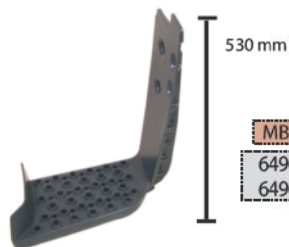

FOR CAB. 649 OLD-NEW-1844

Kahveci Otomotiv®
EURO TRUCK BODY PARTS

SUITABLE

MERCEDES

OEM REFERENCE

KAHVECI REFERENCE

CABIN & BODY PARTS FOR

MB50.5356
6496660828
6496660128
RH