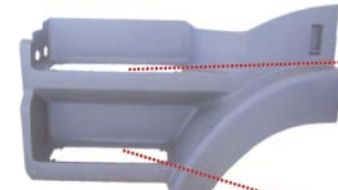

MB50.5129
9416661901
LH

MB50.5121
9416663328
UPPER

MB50.5122
9416663428
LOWER