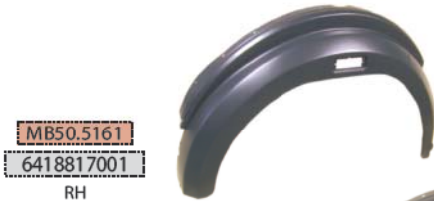

MB50.5161
6418817001
RH