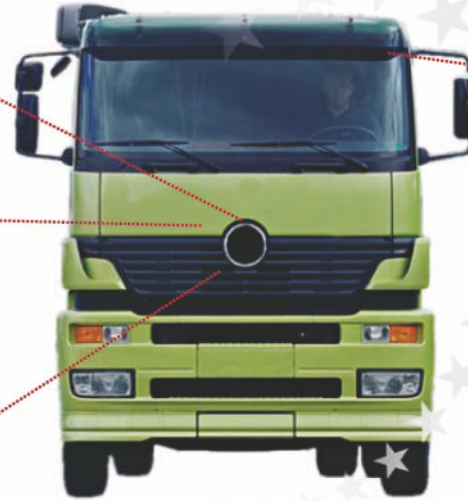

MB50.5149

9738101514
9738112014
9738112114

MB50.5179

9738840223

RH

MB50.5178

9738840123

LH

MB50.5442

9408850322

RH

MB50.5440

9408850122

MB50.5441

9408850222

LH

MB50.5444

9408800444
9408840123

RH

MB50.5443

9408800344
9408840023

LH