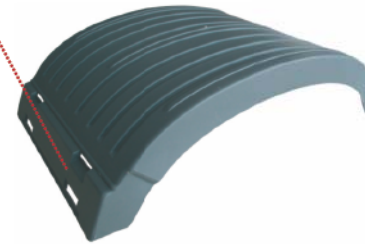

MB50.5304
9305200007
RH / LH

RH / LH
MB50.5629
ANTISPRAY

MB50.5306
9305200119

RH

MB50.5596
9305210097

MUDGUARD
BRACKET FRONT

MB50.5305
9305200019

LH

MB50.5308
9305200120

RH

MB50.5597
9305210197

MUDGUARD
BRACKET REAR

MB50.5307
9305200020

LH

MB50.5594
9305203133
9305204433

FRONT
RH / LH

MB50.5595
9305208533

REAR
RH / LH

MB50.5613

RH / LH
WITHOUT
ANTISPRAY