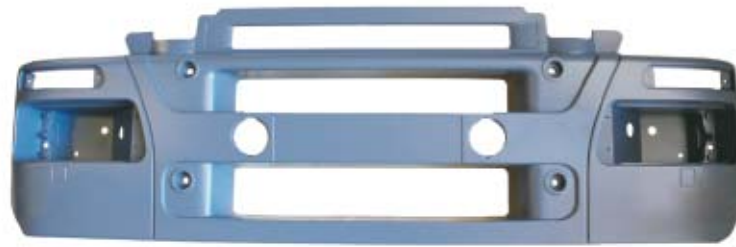

IV90.9244
504103111
500386205
500386206
**WITHOUT
FOG LAMP
HOLES**