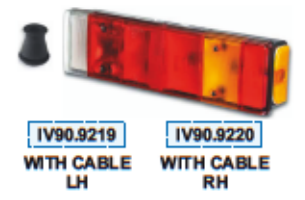

IV90.9221
93161884
LENS
LH-RH

IV90.9219	IV90.9220
WITH CABLE LH	WITH CABLE RH

CABIN & BODY PARTS FOR IVECO

STRALIS AS 1st. VERS.

Kahveci Ref. **Oem Ref.**

STRALIS AD/AT 1st Vers.

CABIN & BODY PARTS FOR IVECO