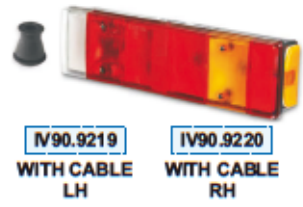

IV90.9036

IV90.9131
98474429
4858294

IV90.9211
4784894

440 EUROSTAR

Kahveci Ref. **Oem Ref.**

EUROTECH 240

CABIN & BODY PARTS FOR IVECO

240 EUROTECH