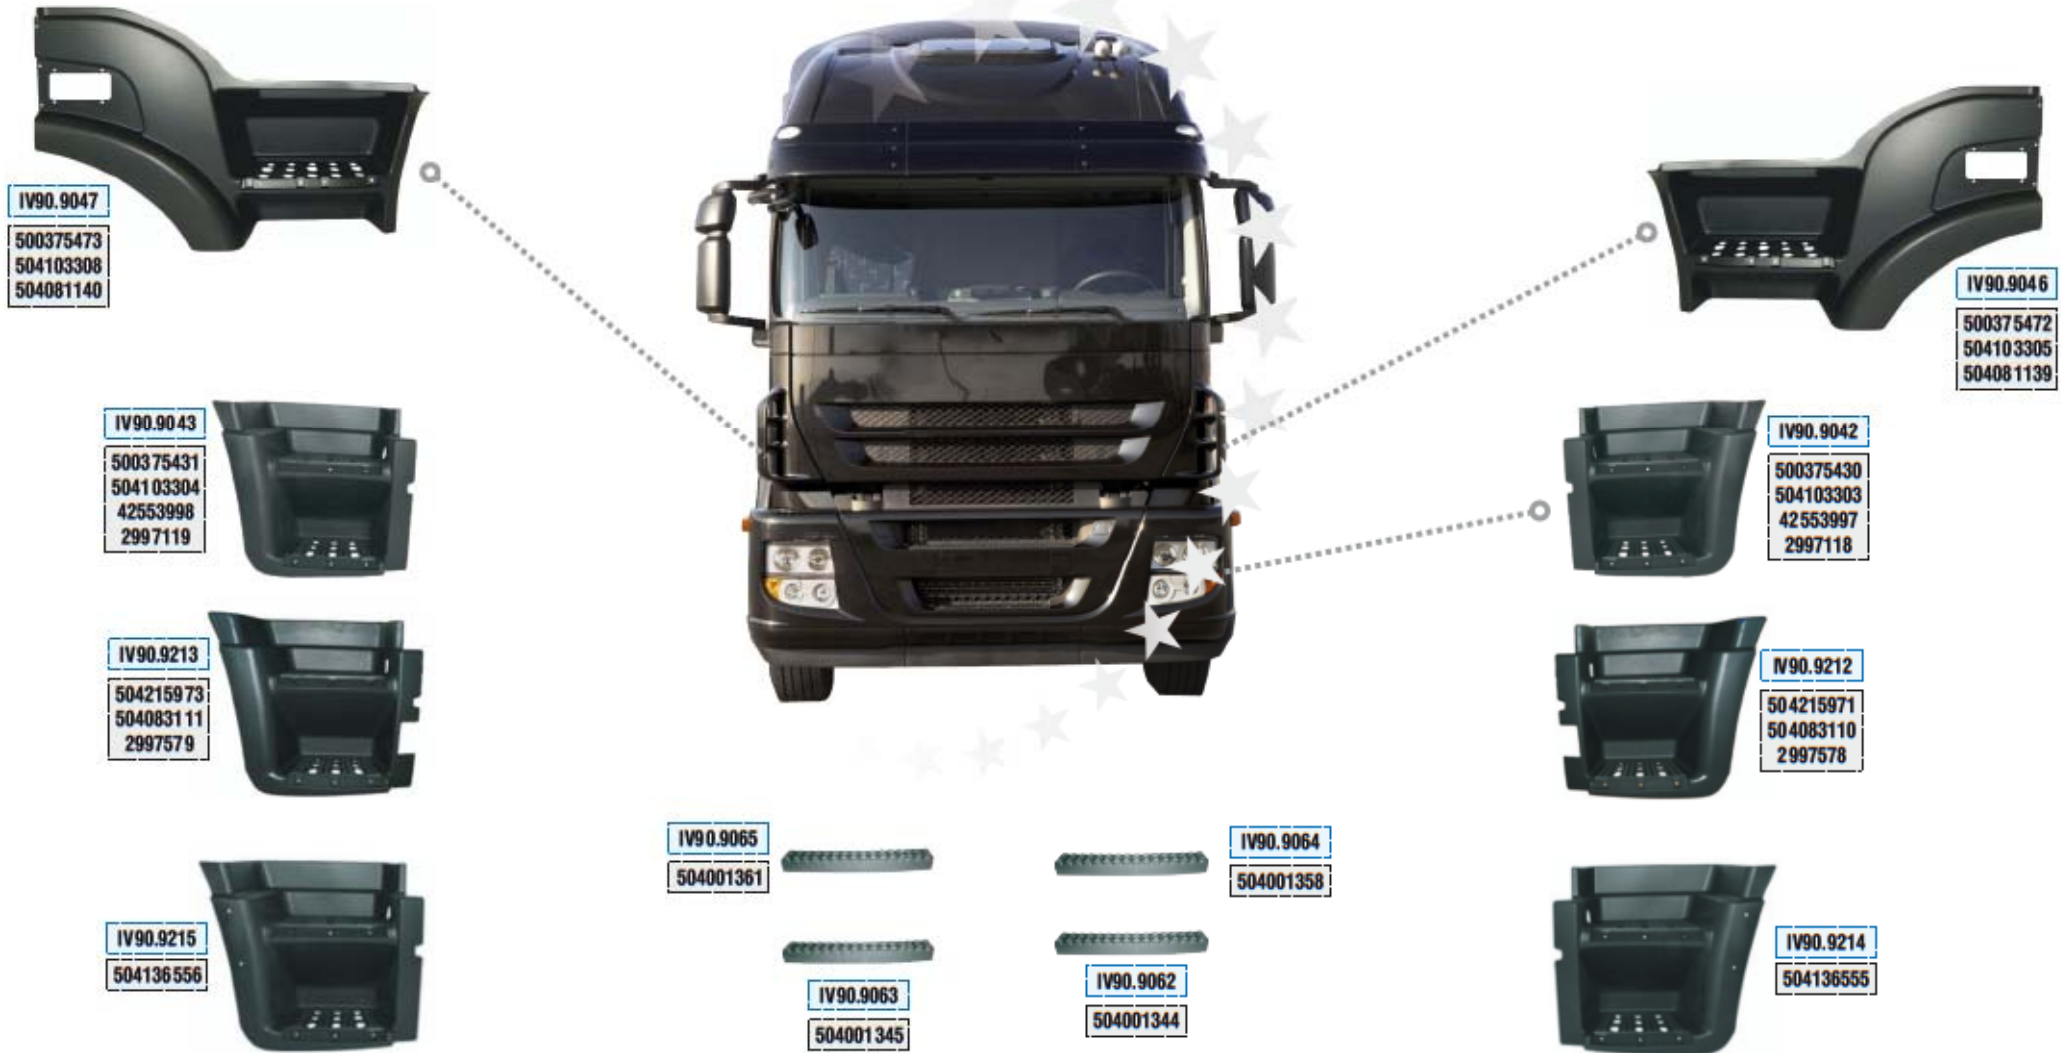

CABIN & BODY PARTS FOR IVECO

STRALIS AD/AT 2nd. VERS.

Kahveci Ref.   **Oem Ref.**