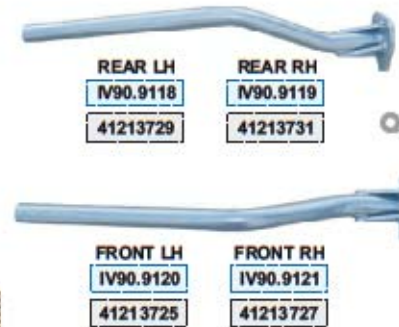

CABIN & BODY PARTS FOR IVECO

STRALIS AS 2nd. VERS.

Kahveci Ref.	Oem Ref.