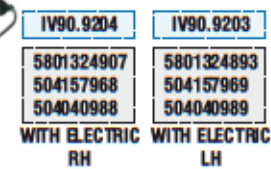

CABIN & BODY PARTS FOR IVECO

STRALIS AD/AT 2nd. VERS.

Kahveci Ref.   **Oem Ref.**