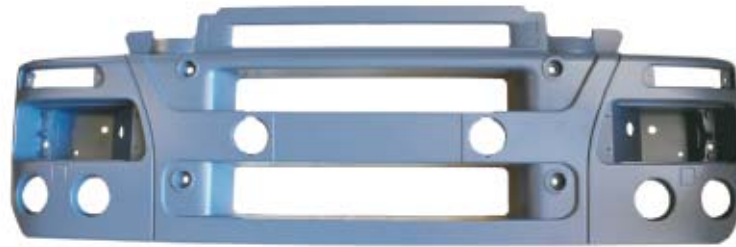

CABIN & BODY PARTS FOR IVECO

STRALIS AD/AT 1st. VERS.

Kahveci Ref.   **Oem Ref.**

IV90.9038
500383947
504103112
**WITH
FOG LAMP
HOLES**