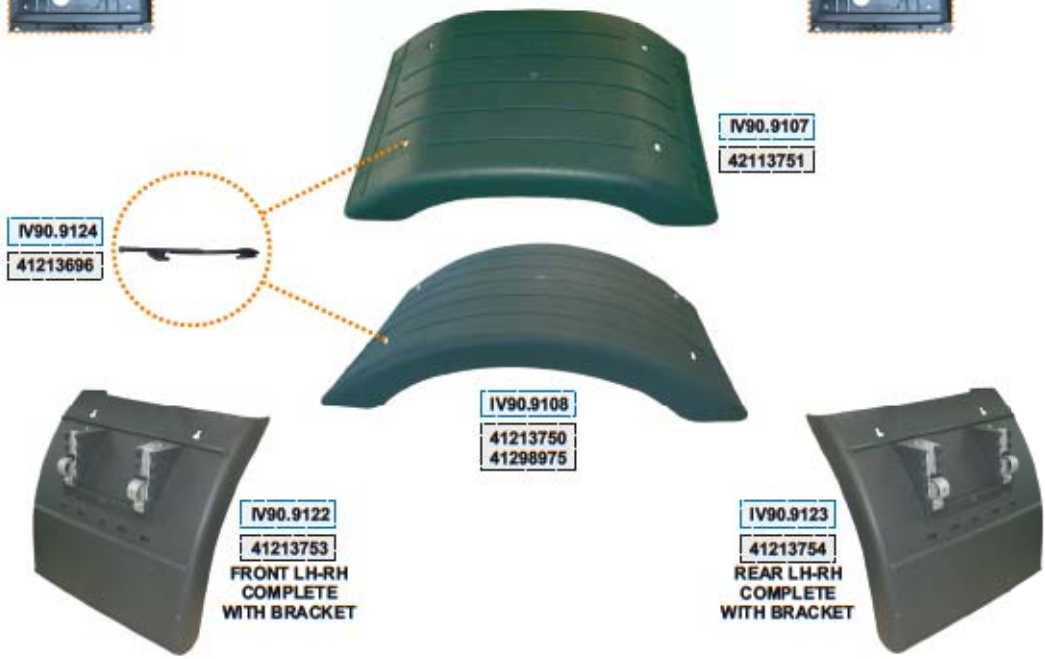

IV90.9221
93161884
LENS
LH-RH

IV90.9219	IV90.9220
WITH CABLE LH	WITH CABLE RH

CABIN & BODY PARTS FOR IVECO

STRALIS AS 1st. VERS.

Kahveci Ref. **Oem Ref.**

STRALIS AD/AT 1st Vers.

CABIN & BODY PARTS FOR IVECO