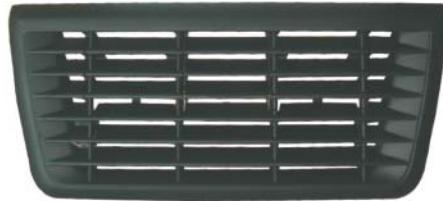

D70.7024
1312789