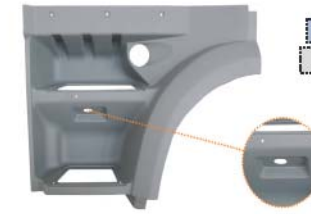

D70.7033/1
1656923
LH