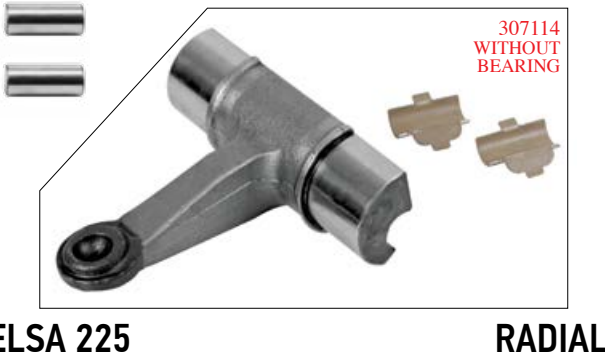

307122 > MASURA BİLYA YATAK TAKIMI / LEVER