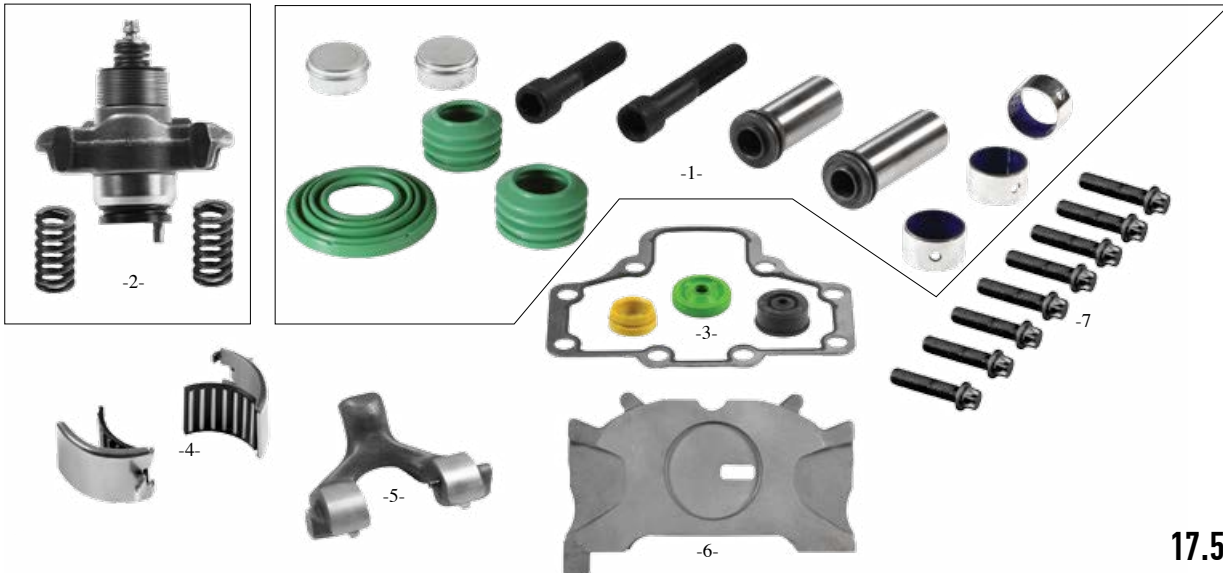

201503 TAMİR SETİ PİMLİ -L / CALIPER ADJUSTING SET (W/PIN) SHORT -L 110 MM.

17.5"

PARÇA NO PART NUMBER	STOK KODU STOCK CODE	PARÇA ADI PART NAME	ÖLÇÜ DIMENSION	ADET PIECE
1	252101	TOZ LASTİK VE PERNO TAKIMI / CALIPER PIN & DUST RUBBER SET		1
2	201104	TAMİR SETİ PİMLİ / CALIPER ADJUSTING SET (W/PIN) SHORT	110 MM.	1
3	256104	KAPAK CONTA VE KEÇE TAKIMI / CALIPER HEAD GASKET AND SEAL SET		1
4	208101	MASURA BİLYA / ROLLER BEARING		1
5	207101	MASURA BİLYA YATAĞI / LEVER		1
6	205502	BALATA PLEYTİ YARIKLI -L / CALIPER BRAKE LINING PLATE (W/GROOVE) -L		1
7	261108	KAPAK CİVATASI / COVER BOLT	40 MM./10x1	8