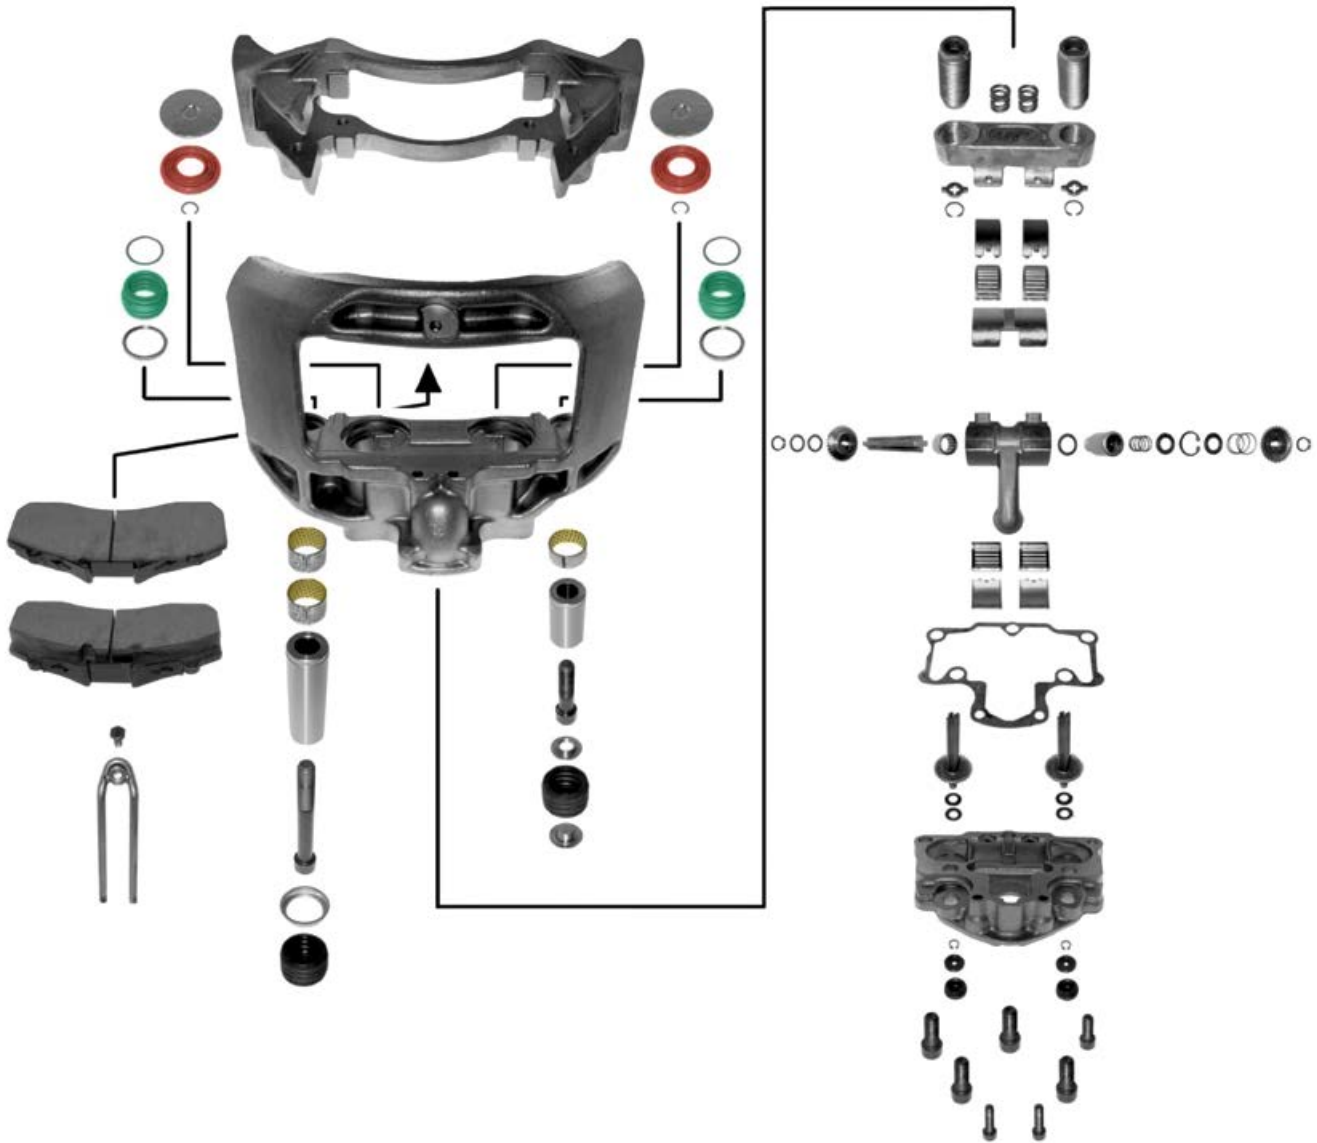

DOUBLE PISTON 19.5" - 22.5"

DOUBLE PISTON
W19.5"
W22.5"