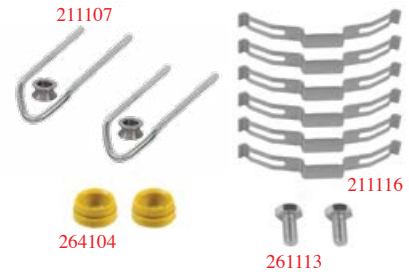

211103 İPAT TUTUCU TAMİR TK.
BRAKE PAD RETAINER KIT