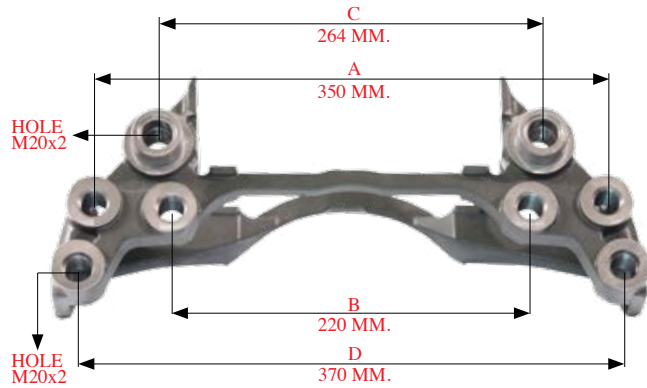

390114 > BALATA TAŞIYICI / CARRIER