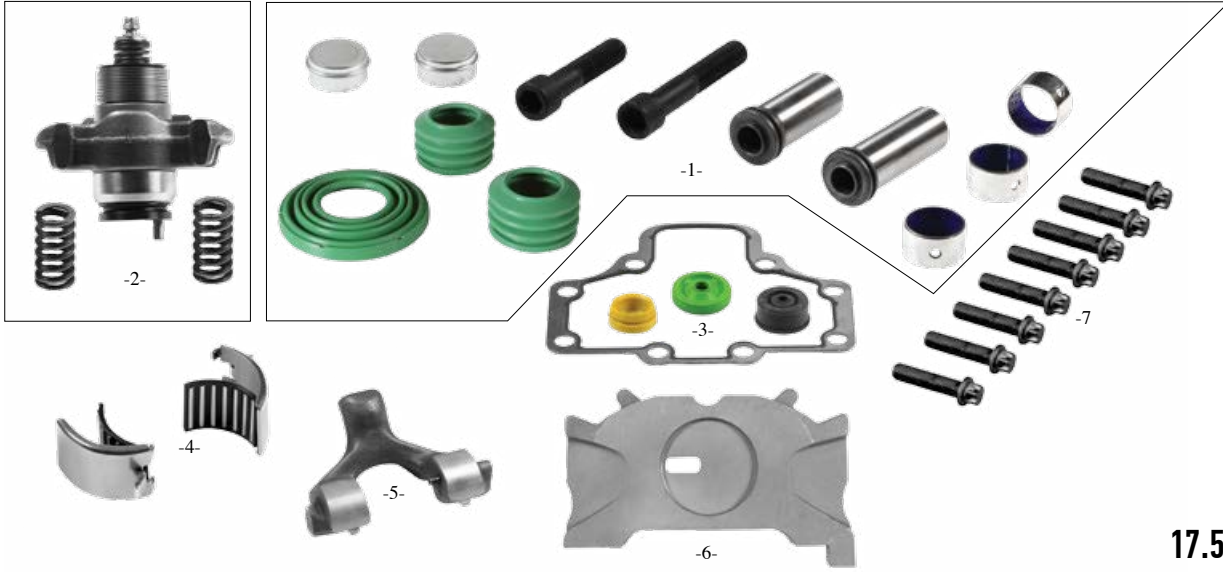

201403 TAMİR SETİ PİMLİ -R / CALIPER ADJUSTING SET (W/PIN) SHORT -R 110 MM.

17.5"

PARÇA NO PART NUMBER	STOK KODU STOCK CODE	PARÇA ADI PART NAME	ÖLÇÜ DIMENSION	ADET PIECE
1	252101	TOZ LASTİK VE PERNO TAKIMI / CALIPER PIN & DUST RUBBER SET		1
2	201104	TAMİR SETİ PİMLİ / CALIPER ADJUSTING SET (W/PIN) SHORT	110 MM.	1
3	256104	KAPAK CONTA VE KEÇE TAKIMI / CALIPER HEAD GASKET AND SEAL SET		1
4	208101	MASURA BİLYA / ROLLER BEARING		1
5	207101	MASURA BİLYA YATAĞI / LEVER		1
6	205402	BALATA PLEYTİ YARIKLI -R / CALIPER BRAKE LINING PLATE (W/GROOVE) -R		1
7	261108	KAPAK CİVATASI / COVER BOLT	40 MM./10x1	8