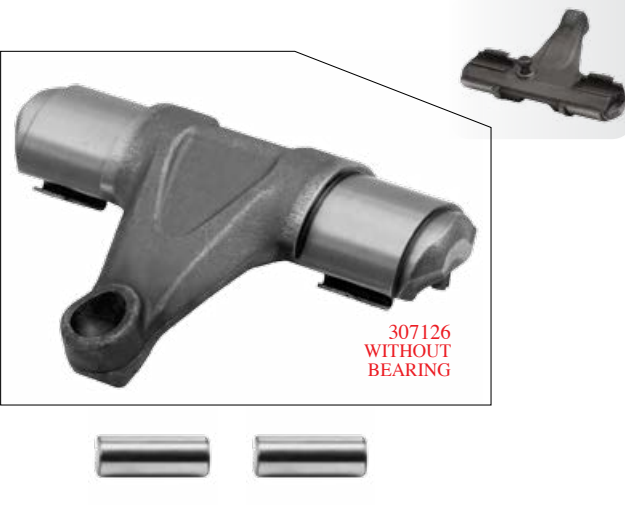

**307122** > MASURA BİLYA YATAK TAKIMI / LEVER

**307124** > MASURA BİLYA YATAK TAKIMI / LEVER

**307125** > MASURA BİLYA YATAK TAKIMI / LEVER

IVECO TYPE

**307104** > KALİPER BİLYA YATAK TAKIMI / CALIPER BEARING LEVER SET