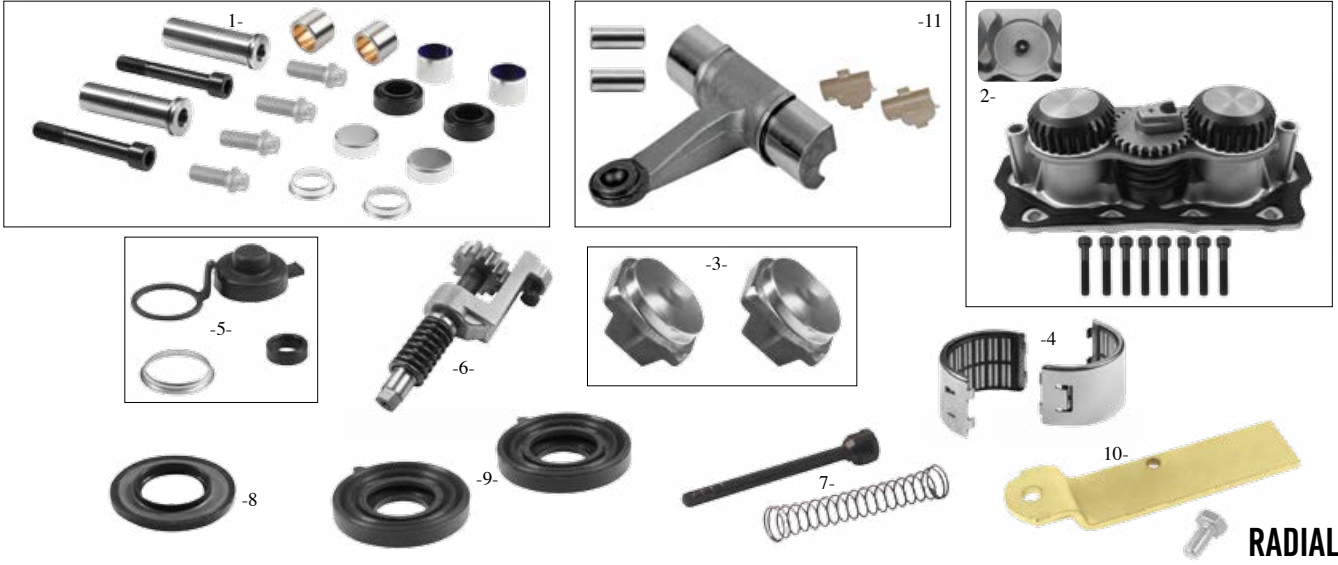

301107 TAMİR SETİ / CALIPER ADJUSTING REPAIR SET

RENAULT PREMIUM 440