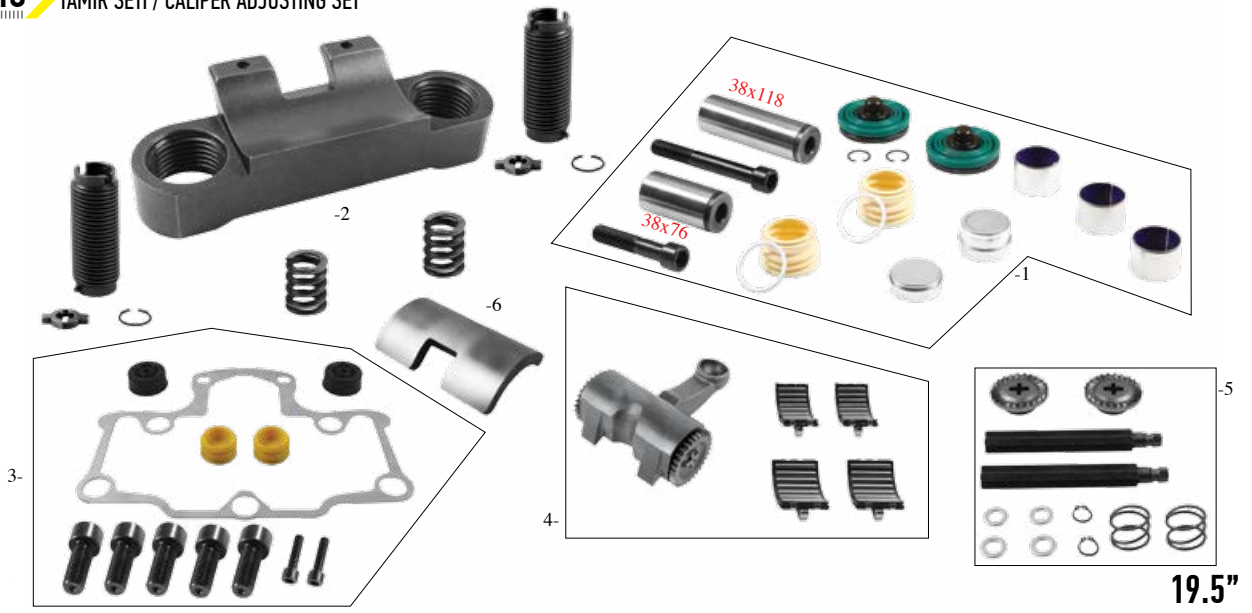

201110 TAMİR SETİ / CALIPER ADJUSTING SET

PARÇA NO PART NUMBER	STOK KODU STOCK CODE	PARÇA ADI PART NAME	ÖLÇÜ DIMENSION	ADET PIECE
1	252112	TOZ LASTİK VE PERNO TAKIMI / CALIPER PIN & DUST RUBBER SET		1
2	207102	MASURA BİLYA YATAĞI VE CİVATA TAKIMI / SHAFT HOUSING & BOLT SET		1
3	256103	KAPAK CONTA VE KEÇE TAKIMI / CALIPER HEAD GASKET AND SEAL SET		1
4	207103	MASURA BİLYA YATAĞI SETİ VE BİLYA TAKIMI / LEVER AND ROLLER BEARING SET		1
5	255102	MASURA BİLYA YATAĞI CİRCİR TAKIMI/ LEVER BEARING ADJUSTING SET		1
6	207107	MASURA BİLYA YATAĞI / ROLLER BEARING HOUSING		1