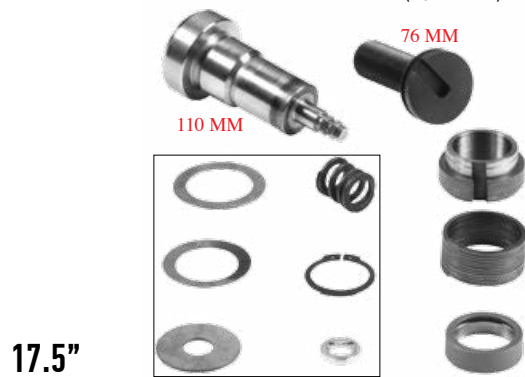

202101 AYAR MEKANİZMASI YARIKLI
CALIPER ADJUSTING MECHANISM (W/GROOVE) 110 MM.