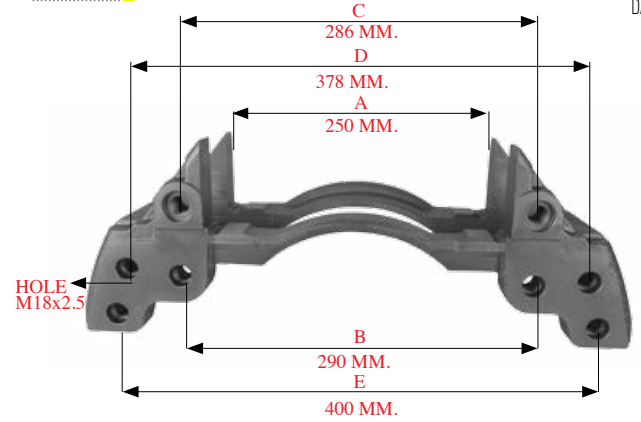

190109 > BALATA TAŞIYICI / CARRIER

SCANIA 4 SERIES
DAF