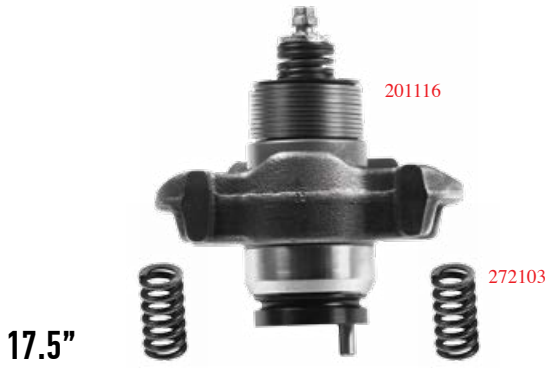

201104 TAMİR SETİ PİMLİ
CALIPER ADJUSTING MECHANISM (W/PIN) SHORT 110 MM.