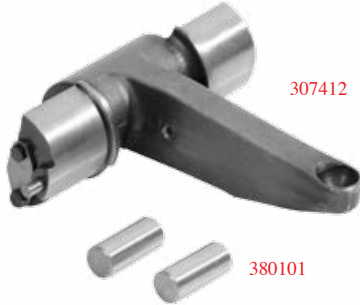

307413 AYAR MEKANİZMA YATAĞI TAKIMI-R-
ADJUSTING MECHANISM CLUTCH SYSTEM SET -R-