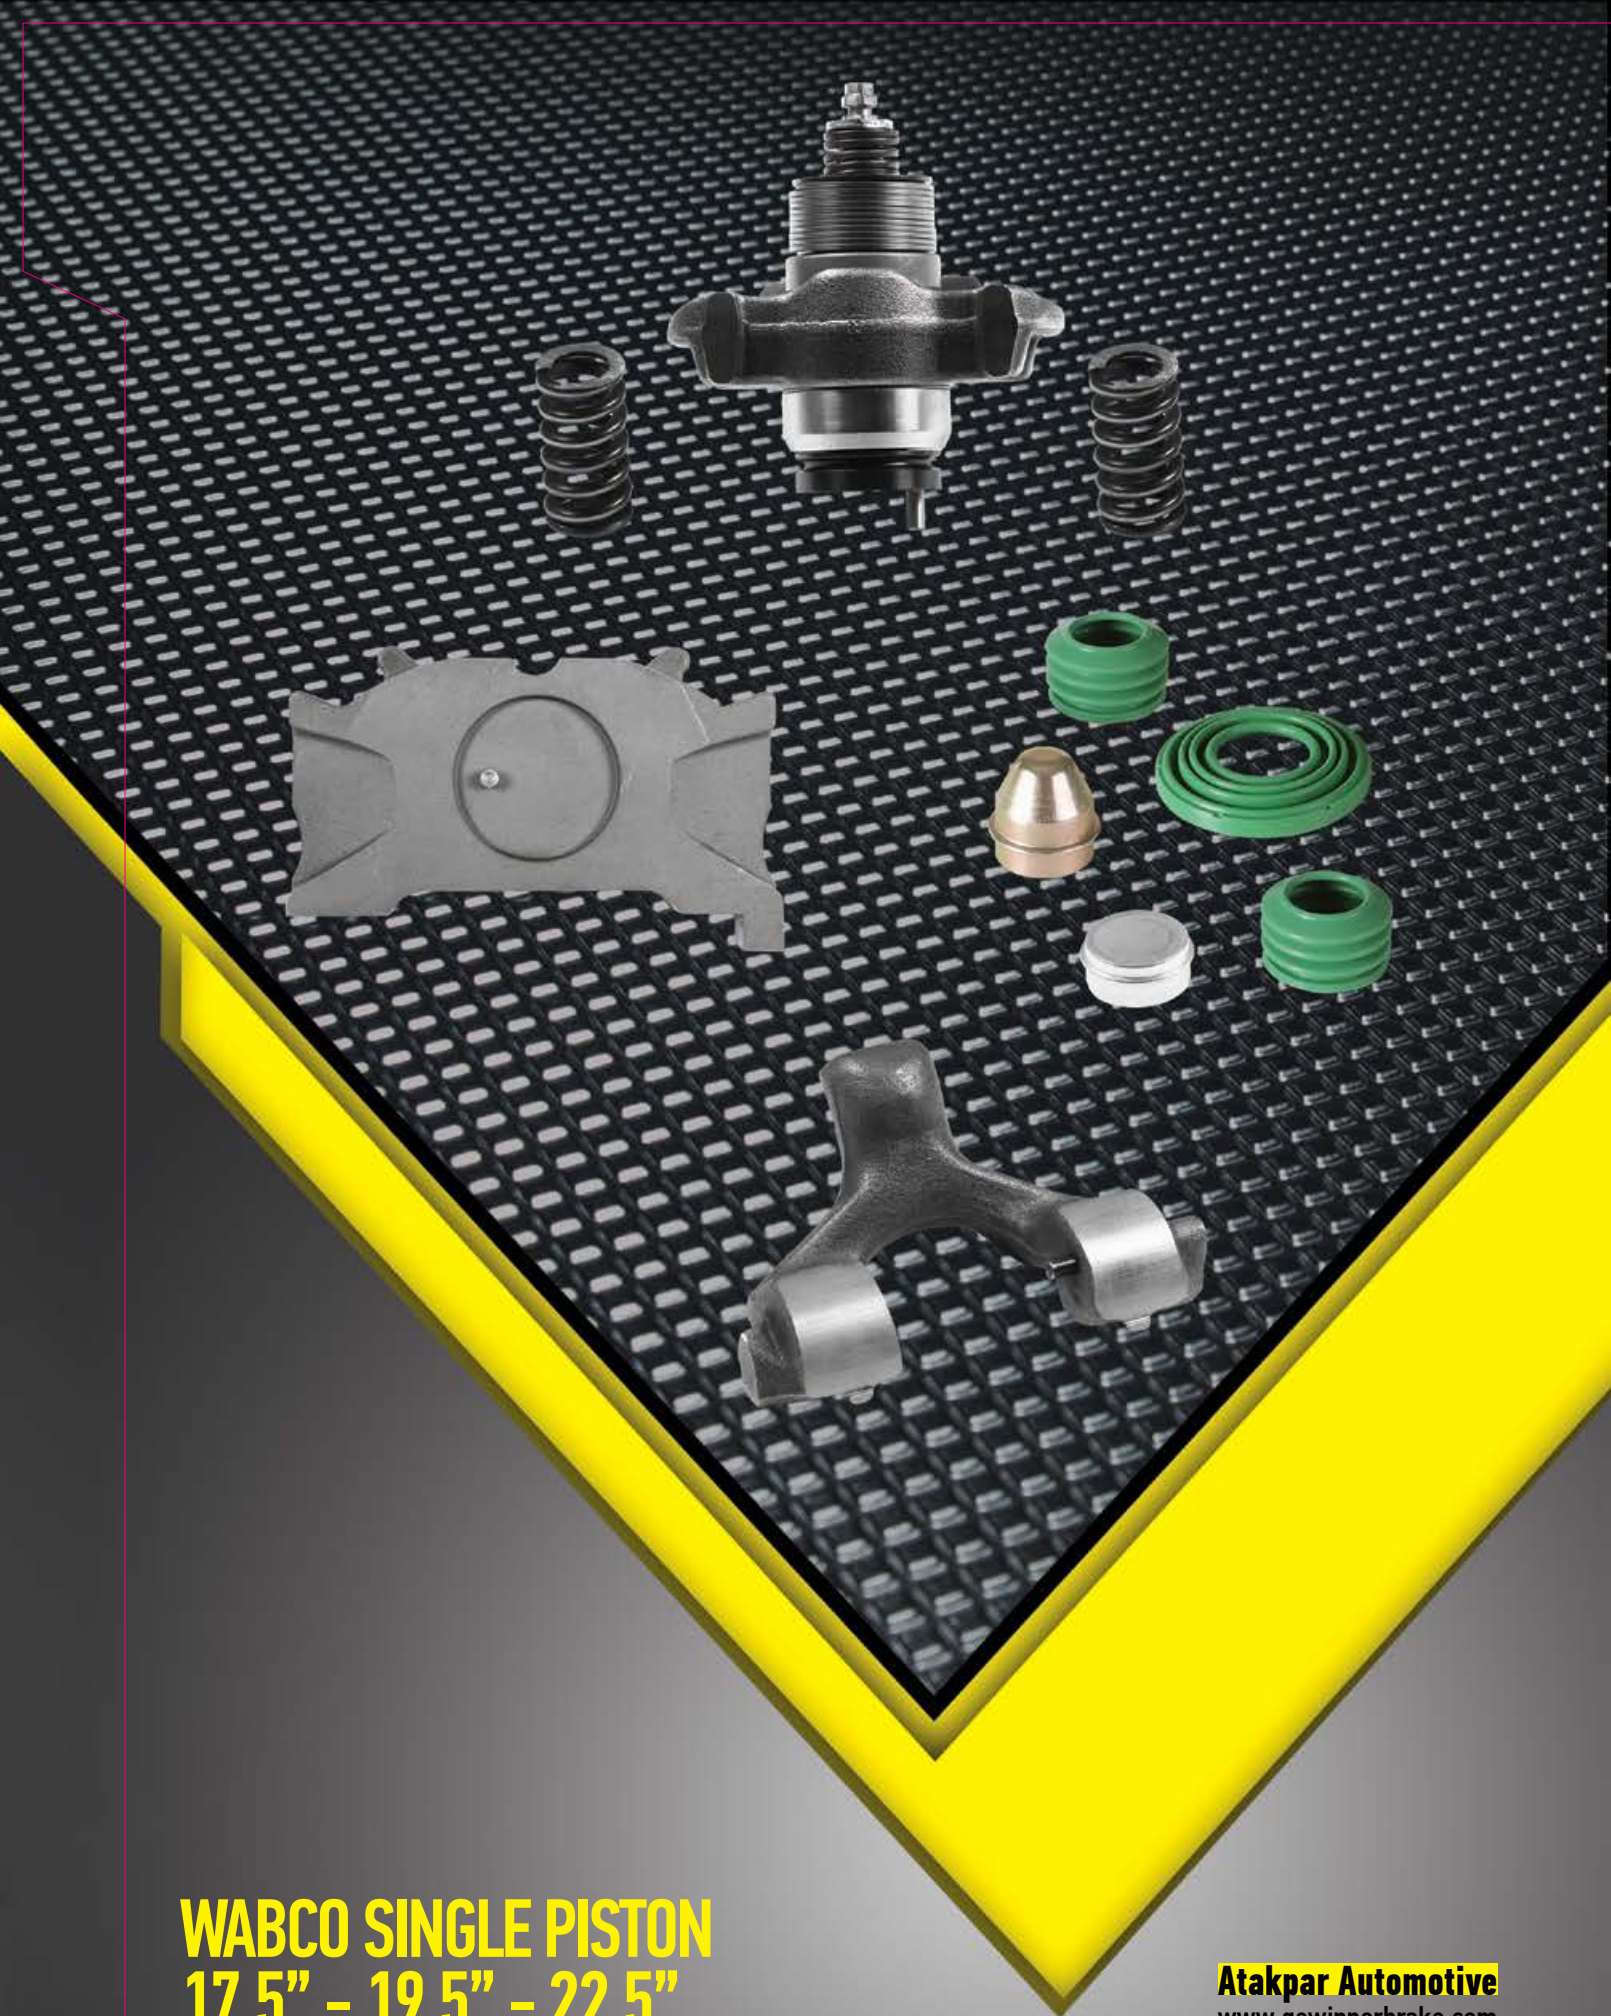

**WABCO SINGLE PISTON
17.5" - 19.5" - 22.5" ...**

Atakpar Automotive
www.gewinnerbrake.com