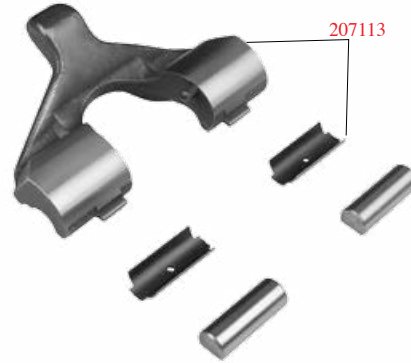

**201108** TAMİR SETİ PİMLİ  
CALIPER ADJUSTING MECHANISM (W/PIN)

**253104** AYAR MEKANİZMA PUL SEKMAN TAKIMI  
CALIPER ADJUSTING MECHANISM WASHER & RING SET

**212105** DÜRBÜN  
SHAFT HOUSING

**207109** MASURA BİLYA YATAĞI  
LEVER