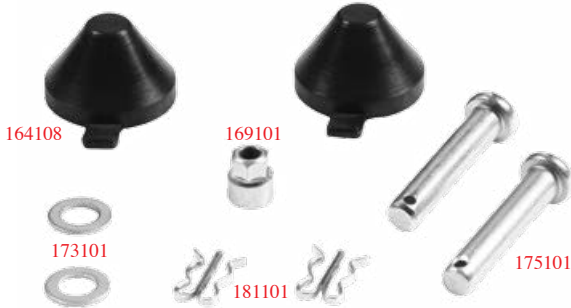

SB6.../SB7...

K000945

**155101** > CIRCIR AYAR TAKIMI / ADJUSTING MECHANISM CAP SET 35 MM.

K003902

**155103** > CIRCIR AYAR TAKIMI / ADJUSTING MECHANISM CAP SET 38 MM.

K000029

**153101** > İPAT TUTUCU VE AYAR SOMUN TAKIMI  
BRAKE PAD RETAINER & MECHANISM ADAPTER KIT 35 MM.