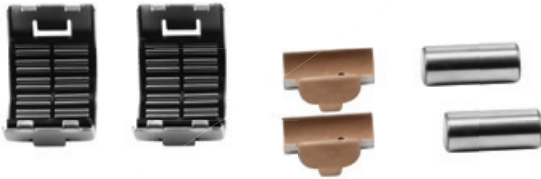

308104 > MASURA BİLYA TAKIMI / ROLLER BEARING SET