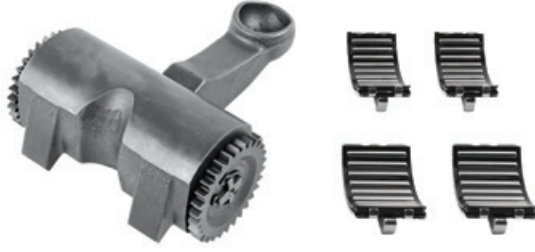

**207107** > MASURA BİLYA YATAĞI / ROLLER BEARING HOUSING

**207103** > MASURA BİLYA YATAK SETİ VE BİLYA TAKIMI  
LEVER AND ROLLER BEARING SET**207104** > MASURA BİLYA YATAK SETİ  
LEVER SET**207105** > MASURA BİLYA YATAK SETİ VE BİLYA TAKIMI  
LEVER AND ROLLER BEARING SET**207106** > MASURA BİLYA YATAĞI  
LEVER**255101** > MASURA BİLYA YATAĞI CİRCİR TAKIMI  
LEVER BEARING ADJUSTING SET**280102** > AYAR CİVATASI PİM TAKIMI  
CALIBRATION BOLT PIN SET**280101** > MASURA BİLYA YATAK PİMİ  
LEVER PIN**255102** > MASURA BİLYA YATAĞI CİRCİR TAKIMI  
LEVER BEARING ADJUSTING SET**255103** > MASURA BİLYA YATAĞI CİRCİR TAKIMI  
LEVER BEARING ADJUSTING SET**255104** > MASURA BİLYA YATAĞI CİRCİR TAKIMI  
LEVER BEARING ADJUSTING SET