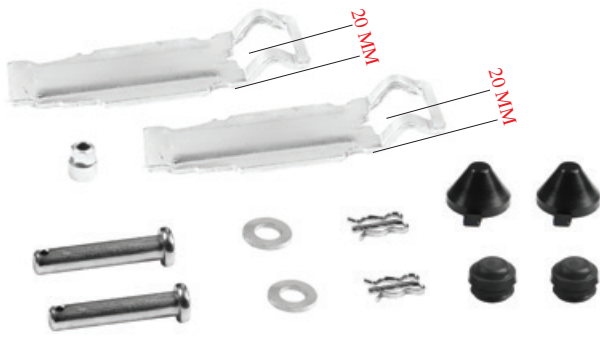

111114 İPAT TUTUCU TAMİR TK.
BRAKE PAD RETAINER KIT