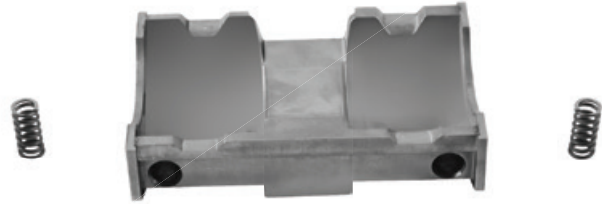

507105 > MASURA BİLYA YATAĞI / LEVER