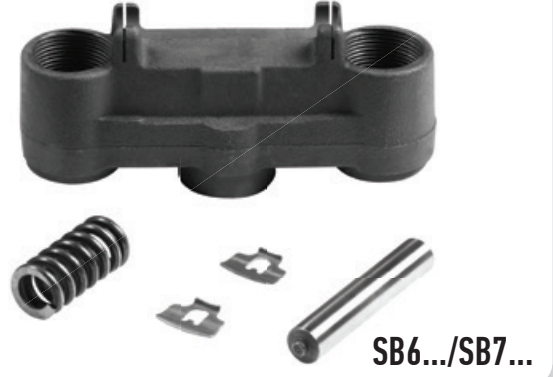

104101 > DÜRBÜN TAKIMI / SHAFT HOUSING SET