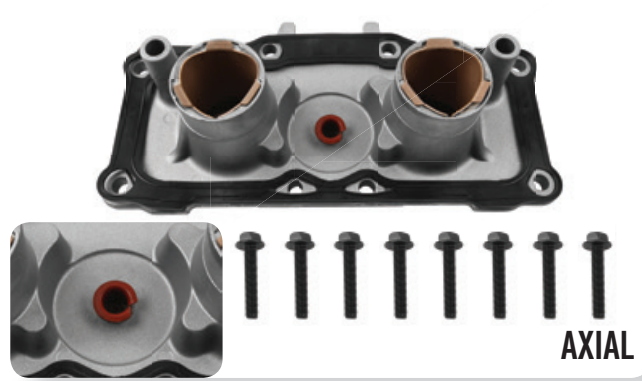

# ELSA 2

**301101** > MEKANİZMA SETİ BURÇLU  
MECHANISM ASS'Y (W/BUSH)

**310102** > AYAR MEKANİZMA KAPAĞI BURÇLU  
MECHANISM COVER (W/BUSH)

**301102** > MEKANİZMA SETİ BİLYALI  
MECHANISM ASS'Y (W/BEARING)