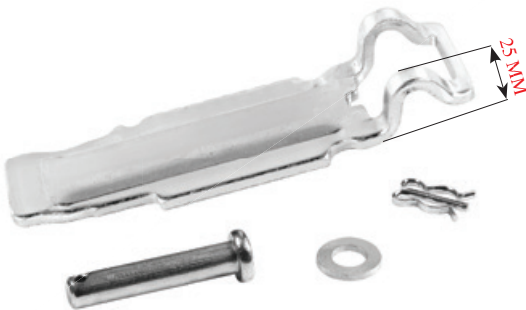

111101 > İPAT TUTUCU TAMİR TK.(GENİŞ AÇILI)
BRAKE PAD RETAINER KIT