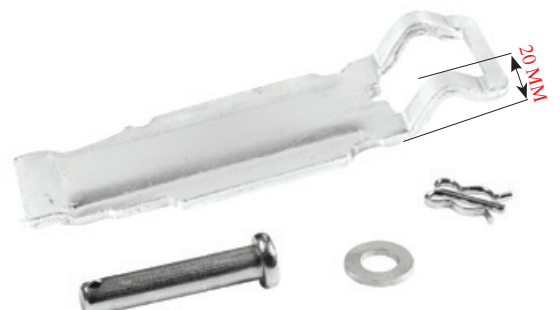

111111 > İPAT TUTUCU TAMİR TK.(DAR AÇILI)
BRAKE PAD RETAINER KIT