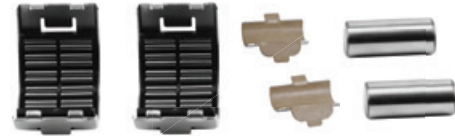

SJ4112

308116 > MASURA BİLYA TAKIMI / ROLLER BEARING SET