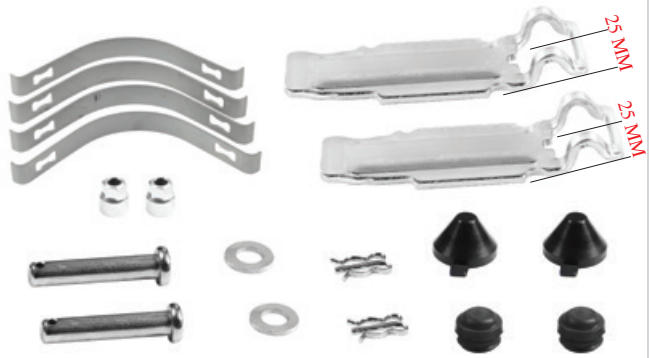

111118 İPAT TUTUCU TAMİR TK.
BRAKE PAD RETAINER KIT

111115 İPAT TUTUCU TAMİR TK.
BRAKE PAD RETAINER KIT