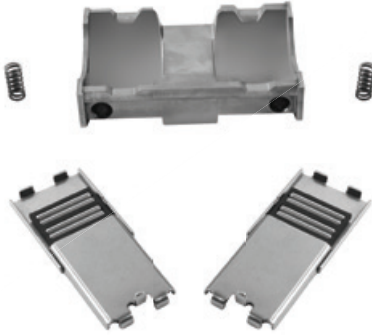

507104 > BİLYA YATAK TAKIMI
LEVER BEARING SET