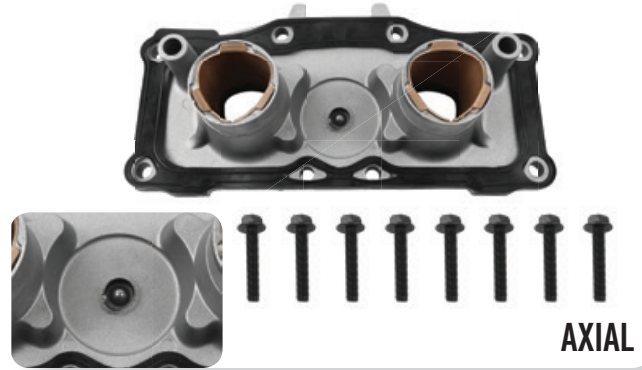

310104 > AYAR MEKANİZMA KAPAĞI BİLYALI
MECHANISM COVER (W/BEARING)