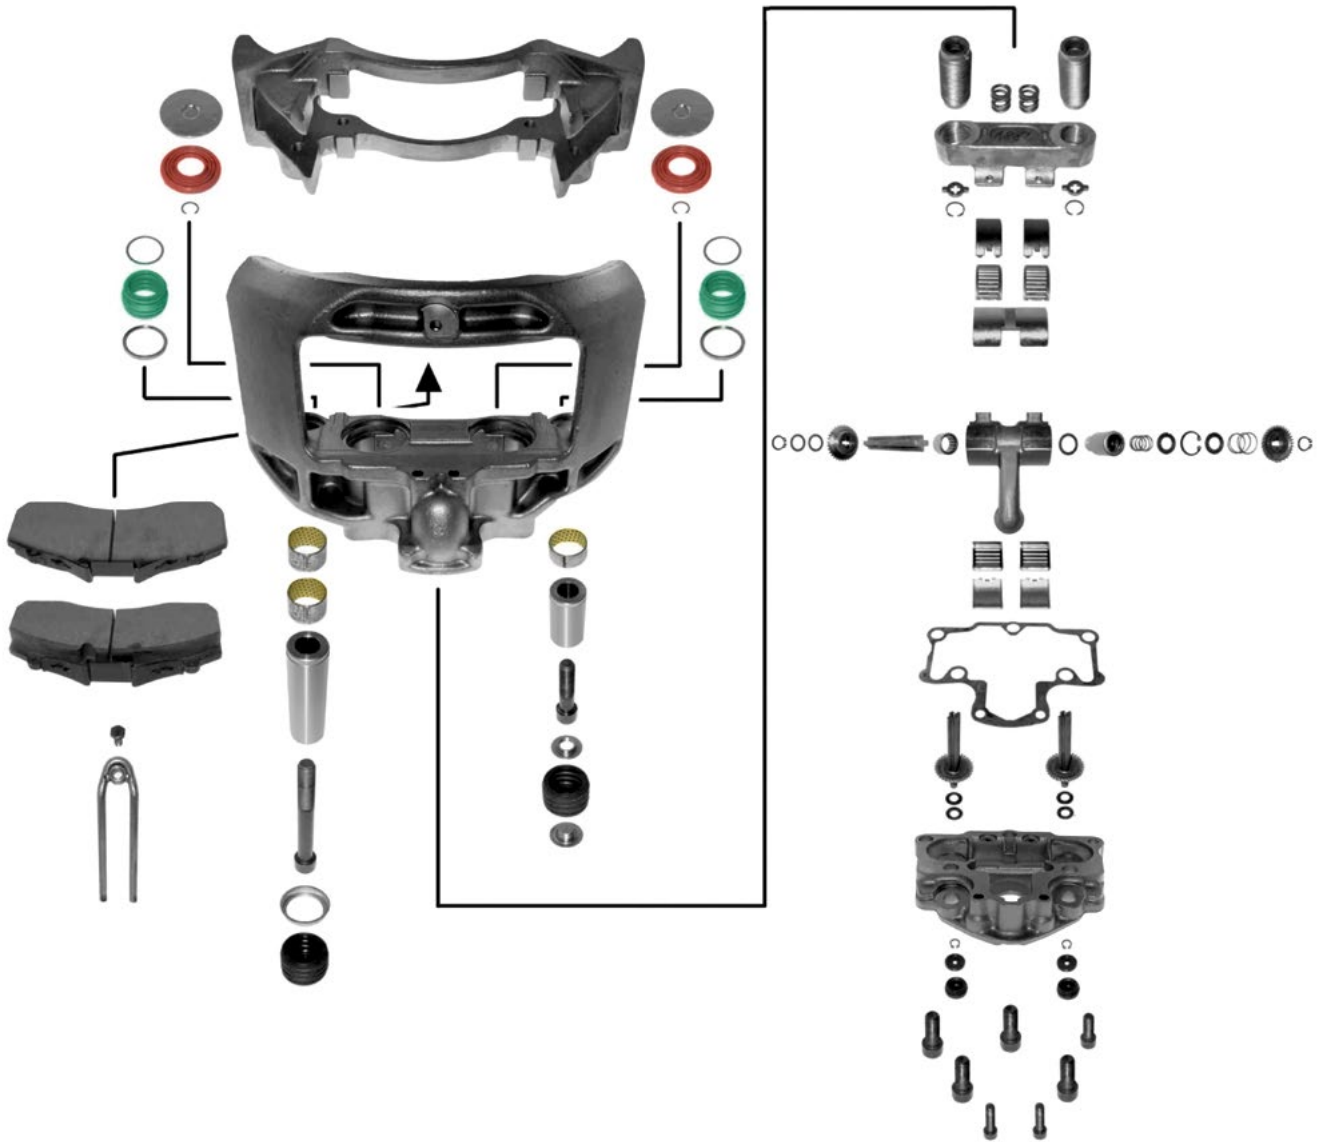

19.5" - 22.5" DOUBLE PISTON

W19.5"/22.5"
DOUBLE PISTON