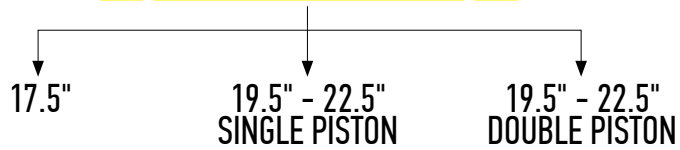

WABCO TYPE CALIPER