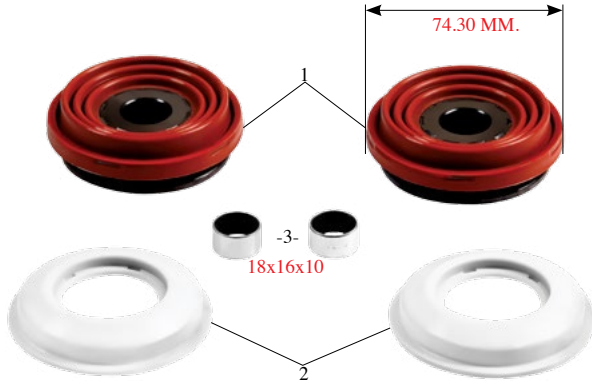

150105 TOZ LASTİK TAKIMI / CALIPER DUST RUBBER SET