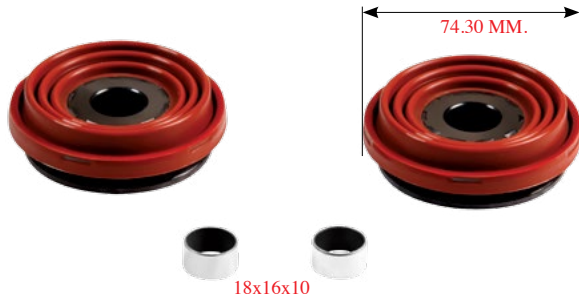

150106 TOZ LASTİK TAKIMI / CALIPER DUST RUBBER SET