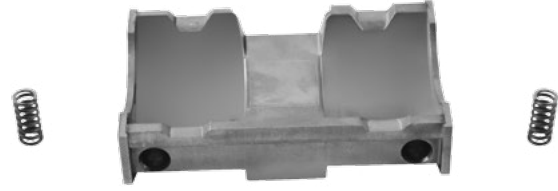

508103 > KALİPER BİLYA TAKIMI
BALL BEARING SET

504101 > KALİPER DÜRBÜNÜ / CALIPER BRIDGE ASSEMBLY

507104 > BİLYA YATAK TAKIMI
LEVER BEARING SET

507105 > MASURA BİLYA YATAĞI / LEVER

507106 > MASURA BİLYA YATAĞI / LEVER (W/PIN)