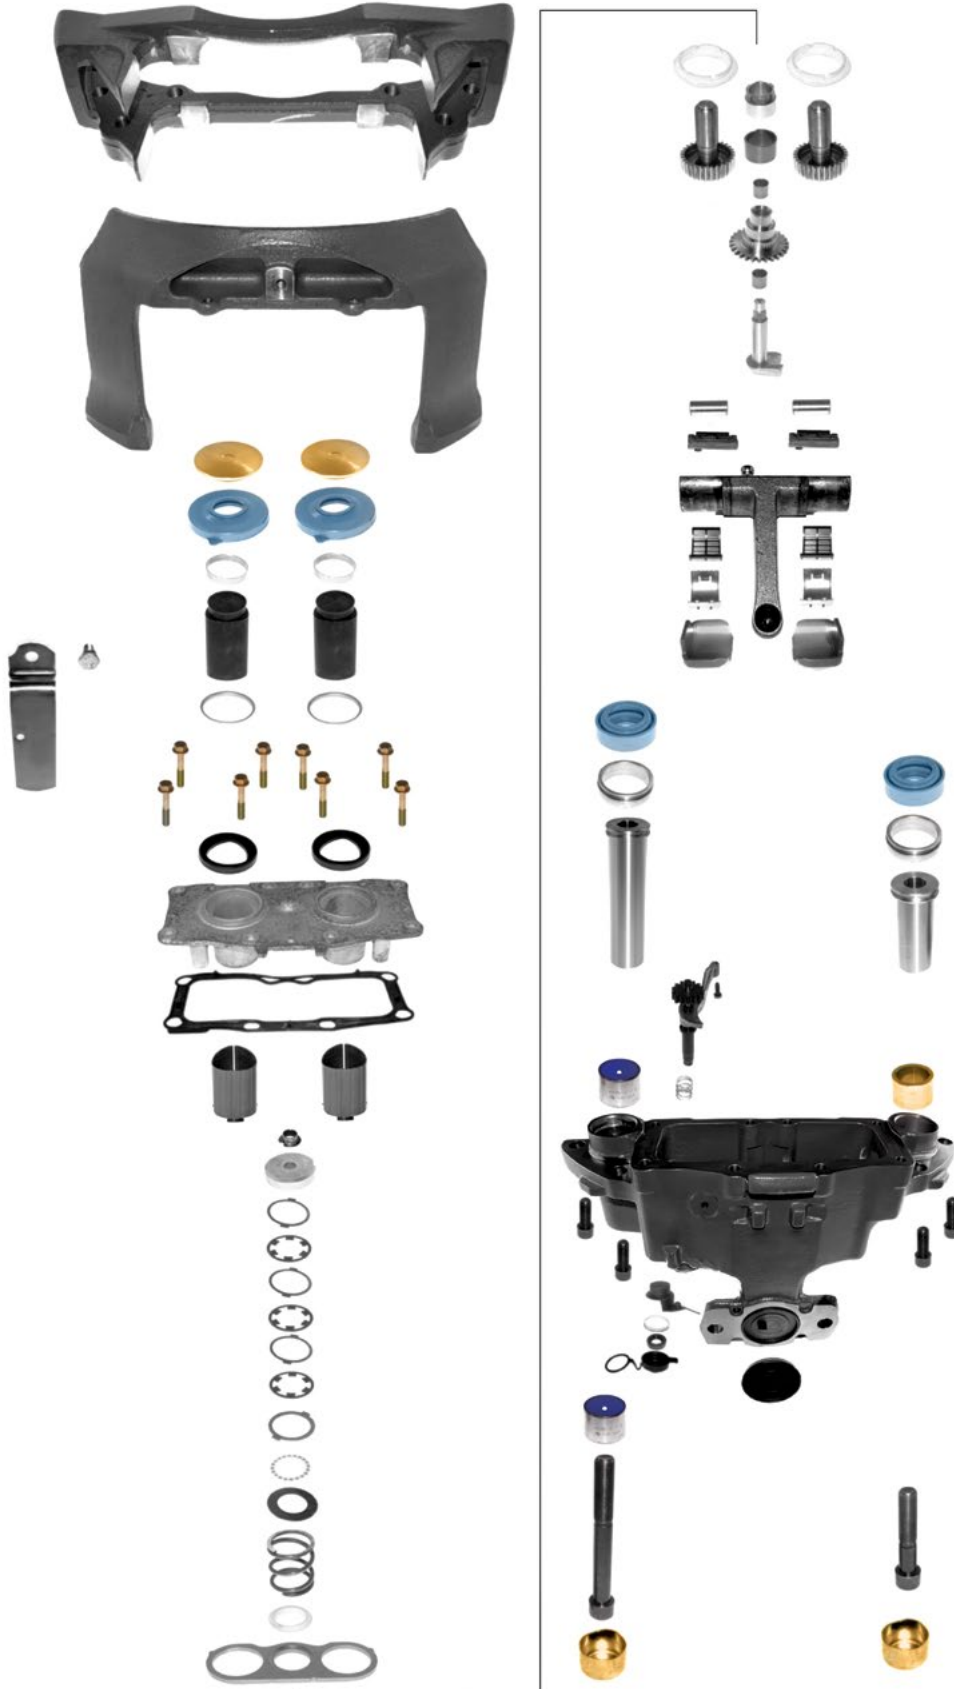

ELSA 2 RADIAL