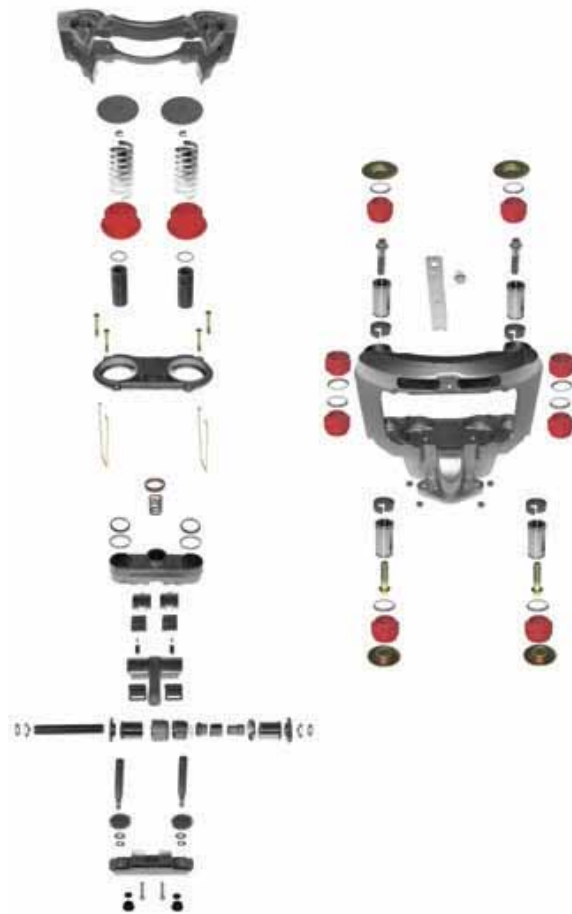

HLDX MARK II-III

MARK II

MARK III