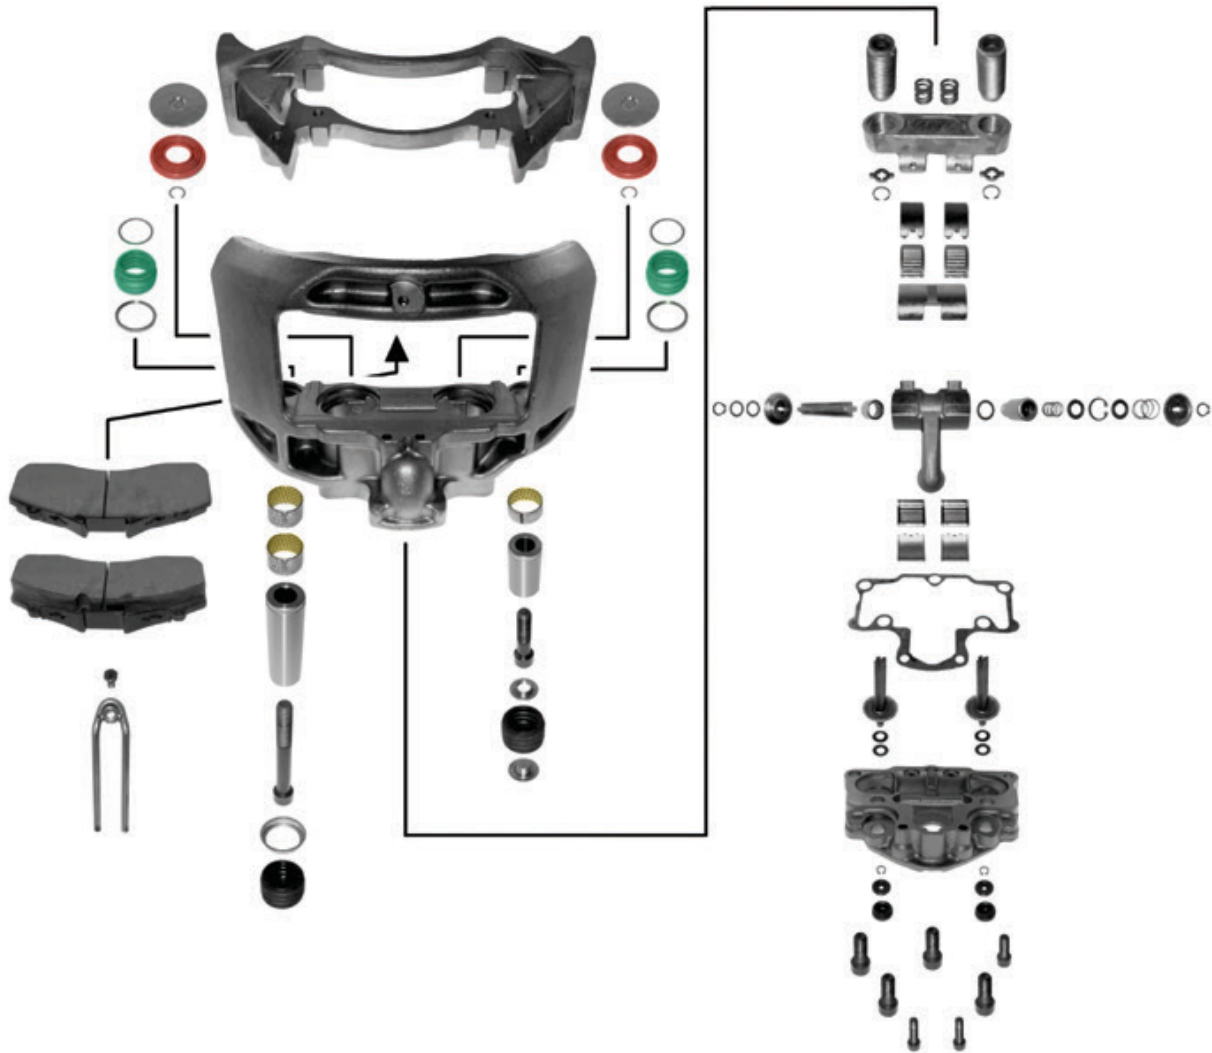

19.5" - 22.5" DOUBLE PISTON

W19.5"/22.5"
DOUBLE PISTON