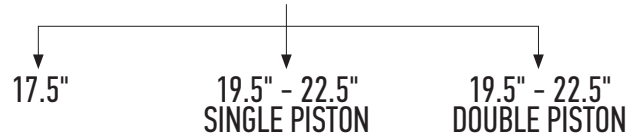

WABCO TYPE CALIPER