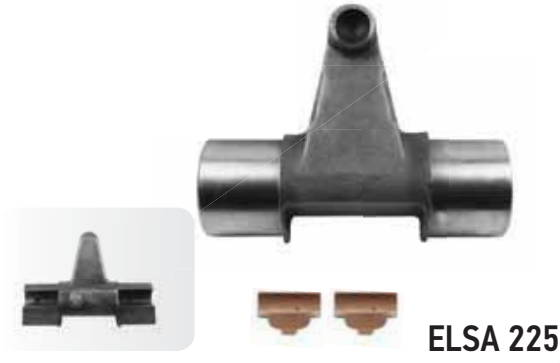

307105 > MASURA BİLYA YATAK TAKIMI / LEVER