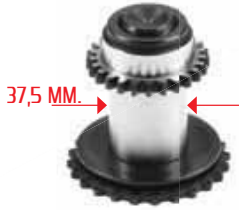

303407 AYAR DIŞLİSİ -R
CALIPER ADJUSTING GEAR - R -