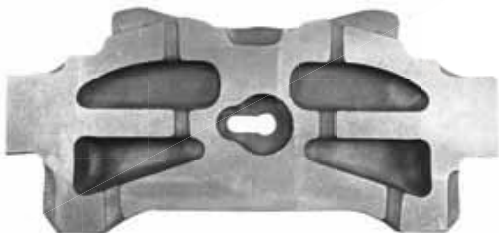

SJ 4061

305102 > BALATA PLEYTİ / CALIPER BRAKE LINING PLATE