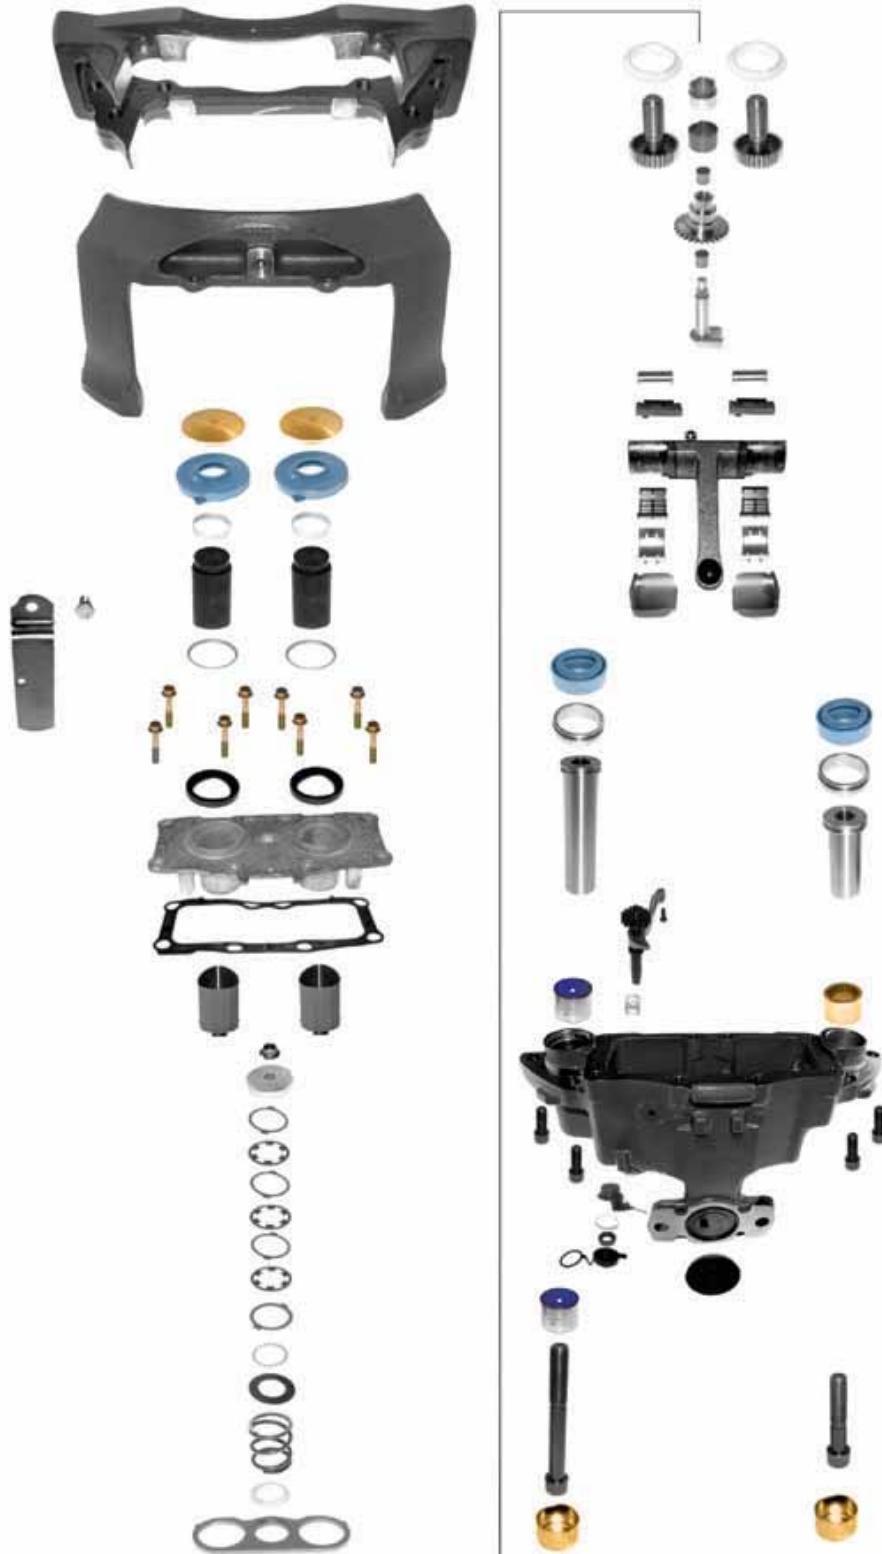

371102 > KAPAK CONTASI / COVER GASKET

371103 > KAPAK CONTASI / COVER GASKET

371104 > KAPAK CONTASI / COVER GASKET

010101 > GRES YAĞI / GREASE

ELSA 2 RADIAL

301101 > MEKANİZMA SETİ BURÇLU
MECHANISM ASSY (W/BUSH)