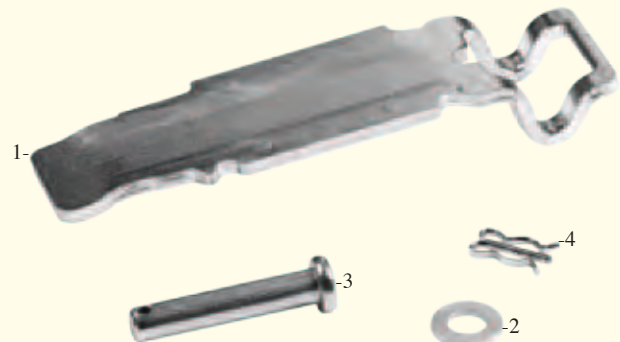

111101

1119712004 - 1130679004

PARÇA NO PART NUMBER	STOK KODU STOCK CODE	PARÇA ADI PART NAME	ÖLÇÜ DIMENSION	ADET PIECE
	111101	İPAT TUTUCU TAMİR TK. / BRAKE PAD RETAINER KIT		
1	111103	İPAT TUTUCU SACI / BRAKE PAD RETAINER		1
2	173101	İPAT TUTUCU PİM PULU / PIN WASHER		1
3	175101	İPAT TUTUCU PİMİ / PAD RETAINER PIN		1
4	181101	İPAT TUTUCU PİM SEKMANI / PIN LOCK		1