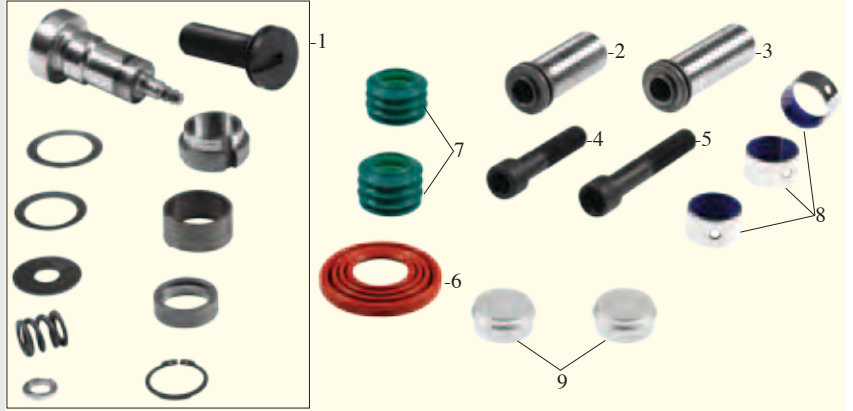

201102

PARÇA NO PART NUMBER	STOK KODU STOCK CODE	PARÇA ADI PART NAME	ÖLÇÜ DIMENSION	ADET PIECE
	201102	TAMİR SETİ YARIKLI / CALIPER ADJUST- ING SET (W/GROOVE) SHORT	110 MM.	
1	202101	AYAR MEKANİZMASI YARIKLI / ADJUST- ING MECHANISM (W/GROOVE)SHORT	110 MM.	1
2	260101	PERNO / PIN	30x75 MM.	1
3	260102	PERNO / PIN	30x88 MM.	1
4	261104	PERNO ÇİVATASI / PIN BOLT	70 MM./16x1,5	1
5	261106	PERNO ÇİVATASI / PIN BOLT	90 MM./16x1,5	1
6	262101	MEKANİZMA TOZ LASTİĞİ KIRMIZI / CALIPER ADJUSTING MECHANISM DUST RUBBER RED		1
7	262102	PERNO TOZ LASTİĞİ YEŞİL / CALIPER PIN DUST RUBBER GREEN		2
8	263101	PERNO BURCU / PIN BUSH	34x30x20	3
9	264101	PERNO TAPASI / PIN CAP	34x17	2