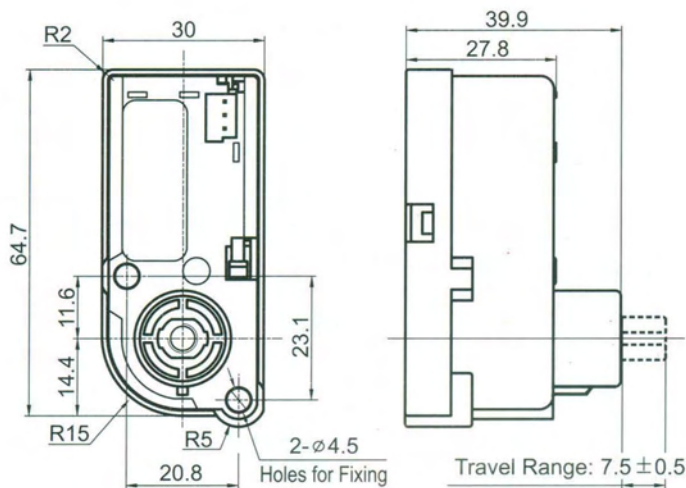

Appearance diagram

For actuators of switch control type, the following rated voltage is available: 3Vdc, 6Vdc, 12Vdc or 24Vdc.