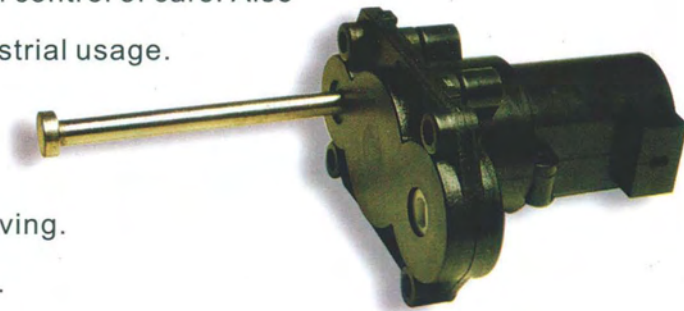

Actuator for Headlight of Vehicles

TD-LM003 series

- Specific for headlight beam control of cars. Also it can be used in other industrial usage.
- Rotation output.
- No angle limitation.
- Motor driving or manual driving.
- H-bridge-switch controlled.