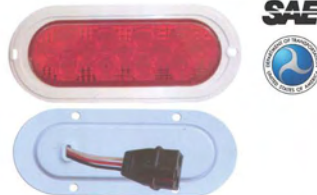

TD04-68-013E
UNIVERSAL TAIL LAMP WITH 13
LED
SIZE:6.5"×2.26"×0.87"