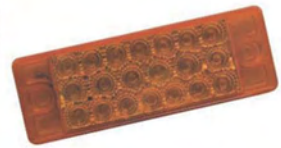

TD27-68-060
UNIVERSAL SIDE MARKER LAMP
WITH 20 LED
SIZE:5 15/16"x2 1/16"x1 7/16"