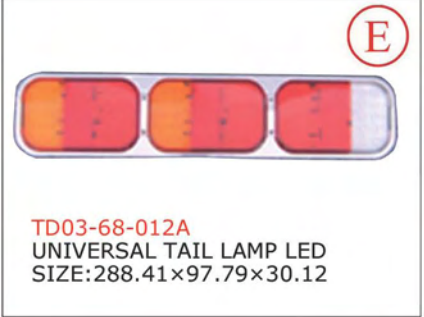

(E)

**TD03-68-009**  
UNIVERSAL TAIL LAMP LED

(E)

**TD03-68-010**  
UNIVERSAL TAIL LAMP WITH 30  
LED

(E)

**TD03-68-011A**  
UNIVERSAL TAIL LAMP LED

ADR

**TD03-68-022**  
UNIVERSAL TAIL LAMP WITH 84 LED  
SIZE:4.73"×4.73"×2.5"