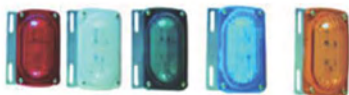

TD27-68-023
UNIVERSAL SIDE MARKER LAMP
LED

TD27-68-025
UNIVERSAL SIDE MARKER LAMP
LED