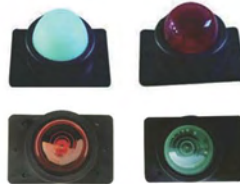

TD06-63-094
UNIVERSAL MARKER LAMP BULB
TYPE
SIZE:101×68×64mm