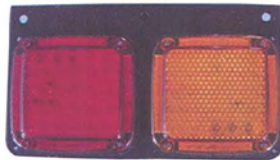

TD22-68-002
UNIVERSAL LICENSE LAMP WITH
4 LED
SIZE:3"×1.18"×1.65"

TD23-68-001 (OLD:TD05-63-023)
UNIVERSAL TAIL LAMP LED

TD23-68-002 (OLD:TD05-63-024)
UNIVERSAL TAIL LAMP LED