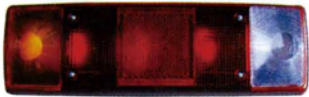

TD02-61-003 (OLD NO.TD-50-109)
DAF TAIL LAMP