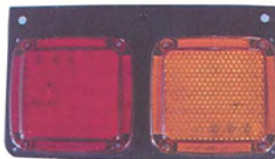

TD05-63-032C
UNIVERSAL TAIL LAMP LED STEEL
WATERPROOF