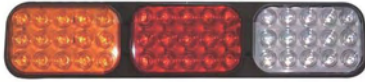

**TD23-68-036**  
UNIVERSAL TAIL LAMP LED

**TD23-68-037**  
UNIVERSAL TAIL LAMP WITH 30  
LED

**TD23-68-038**  
UNIVERSAL TAIL LAMP WITH 30  
LED

**TD23-68-039A**  
UNIVERSAL TAIL LAMP LED

**TD23-68-039B**  
UNIVERSAL TAIL LAMP LED