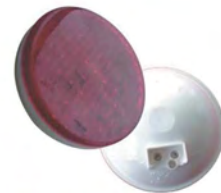

TD24-68-031
UNIVERSAL TAIL LAMP WITH 45
LED
SIZE:ø4"×2"