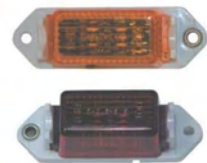

TD27-68-057
UNIVERSAL SIDE MARKER LAMP
WITH 6 LED
SIZE: 2"×1"×7/8"