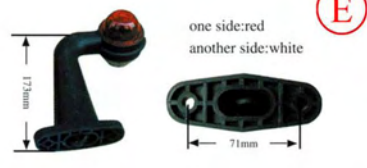

TD03-63-004 (OLD NO.TD-50-115)
MARKER LAMP LED