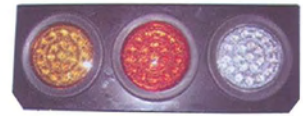

TD23-68-013 (OLD:TD05-63-041)
UNIVERSAL TAIL LAMP LED

TD23-68-030B (OLD:TD05-63-075B)
UNIVERSAL TAIL LAMP WITH 63
LED