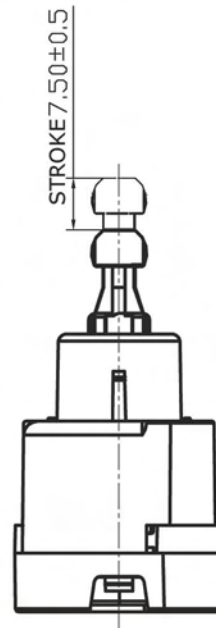

PERFORMANCE ITEM	VALUE FOR LM001-9	COMMENTS
Working Voltage (V dc)	22~32	
Running Current (mA)	<80	V=24V / Free of load
Effective Force (N)	>30	V = 24V
Stoke (mm)	7.5±0.5	V= 13V, Vc=1.2~22.7V
Serving Temp. (°C)	-40°C~85°C	
Sound Level (dB)	<65	V=13V, D=60cm
Cyclic Durability	>12000 Cycles	23±5°C, Load=30N, V=13V