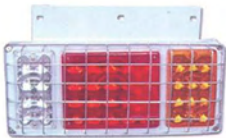

TD05-63-074
UNIVERSAL TAIL LAMP LED
WATERPROOF