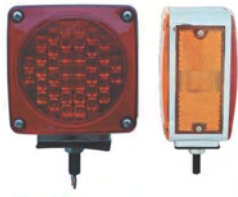

(E)

**TD03-68-009**  
UNIVERSAL TAIL LAMP LED

(E)

**TD03-68-010**  
UNIVERSAL TAIL LAMP WITH 30  
LED

(E)

**TD03-68-011A**  
UNIVERSAL TAIL LAMP LED

ADR

**TD03-68-022**  
UNIVERSAL TAIL LAMP WITH 84 LED  
SIZE:4.73"×4.73"×2.5"