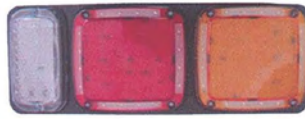

TD23-68-005E(OLD:TD05-63-033E)
UNIVERSAL TAIL LAMP LED
MULTI-COLORED STEEL