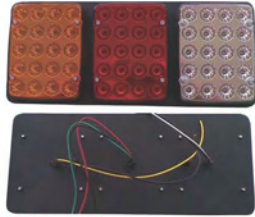

TD05-63-066
UNIVERSAL TAIL LAMP WITH 60 LED
SIZE:330×140mm