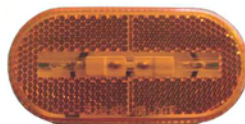

TD06-63-114
UNIVERSAL SIDE LAMP BULB TYPE
WITH REFLECTOR
SIZE:102.6×52.3mm