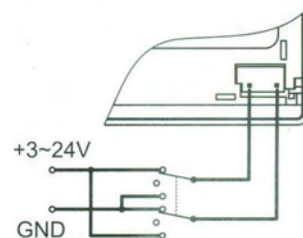

Wiring of Switch Control