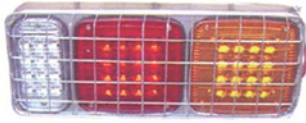

TD05-63-033I
UNIVERSAL TAIL LAMP LED WITH GRILLE