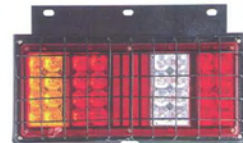

TD23-68-011 (OLD:TD05-63-039)
UNIVERSAL TAIL LAMP WITH 32
LED