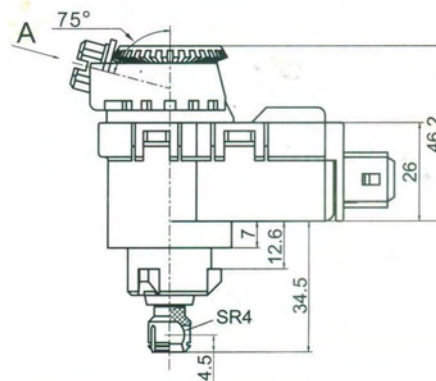

Actuator for Headlight of Vehicles TD-LM002 series

Specific for headlight beam control of vehicles. You can drive it by power or manual.

Perfect protection circuit (for servo type).

Programmable with external potential meter and internal servo IC (For servo type),or H-bridge switches(for switch control type).

Manual driving type is available for economic

Performance Item	Value	Comments
Working Voltage Range :U_b (V dc)	10~16	For rated voltage of 12V
Working Current :I_{norm} (mA)	<140	At working voltage of 12V
Effective Force: F (N)	> 30	
Effective Travel Range: S (mm)	7.5 ± 0.5	Test method: Described as item 4 in the standard of Q/FZST 009-2005
Serving Temperature :T (° C)	-40~85	
Sound Level :U_b (dB @ 0.6m)	< 65	
Cyclic Durability:(Cycles)	> 12000	

For detail dimension of fixing or other parameters, please contact us. The rated voltage of 3Vdc, 6Vdc, 12Vdc or 24Vdc (for switch control type) is available.

A

7.5 Travel Range