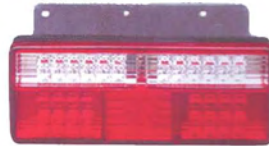

**TD05-63-033I**  
UNIVERSAL TAIL LAMP LED WITH GRILLE

**TD05-63-034** (OLD NO.TD-50-442)  
UNIVERSAL TAIL LAMP LED

**TD05-63-035A** (OLD TD05-63-035)  
UNIVERSAL TAIL LAMP

**TD05-63-035B**  
UNIVERSAL TAIL LAMP LED