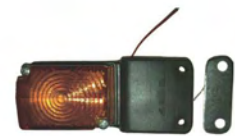

(E)

TD03-63-030
UNIVERSAL MARKER LAMP