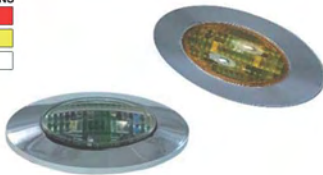

TD27-68-067
UNIVERSAL SIDE MARKER LAMP
WITH 3 LED
SIZE:3.15"x1.49"x0.82"