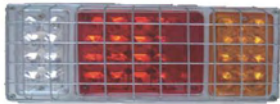

TD05-63-041
UNIVERSAL TAIL LAMP LED