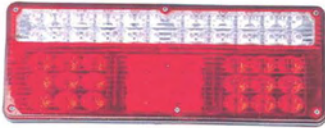

TD05-63-035B
UNIVERSAL TAIL LAMP LED