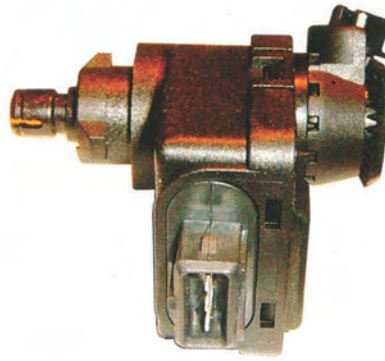

Actuator for Headlight of Vehicles TD-LM002 series

Specific for headlight beam control of vehicles. You can drive it by power or manual.

Perfect protection circuit (for servo type).

Programmable with external potential meter and internal servo IC (For servo type),or H-bridge switches(for switch control type).

Manual driving type is available for economic