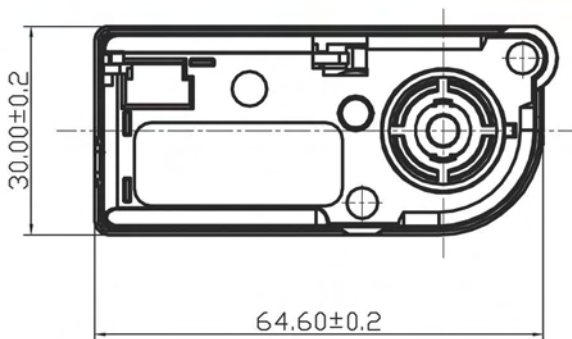

PERFORMANCE ITEM	VALUE FOR LM001-9	COMMENTS
Working Voltage (V dc)	22~32	
Running Current (mA)	<80	V=24V / Free of load
Effective Force (N)	>30	V = 24V
Stoke (mm)	7.5±0.5	V= 13V, Vc=1.2~22.7V
Serving Temp. (°C)	-40°C~85°C	
Sound Level (dB)	<65	V=13V, D=60cm
Cyclic Durability	>12000 Cycles	23±5°C, Load=30N, V=13V