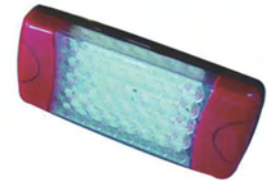

TD23-68-049
UNIVERSAL TAIL LAMP WITH 24
LED
SIZE:213×95×30.7mm