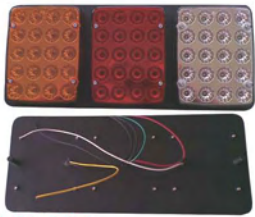

TD05-63-065
UNIVERSAL TAIL LAMP WITH 60 LED
SIZE:330×140mm
SCREW HOLE:306mm