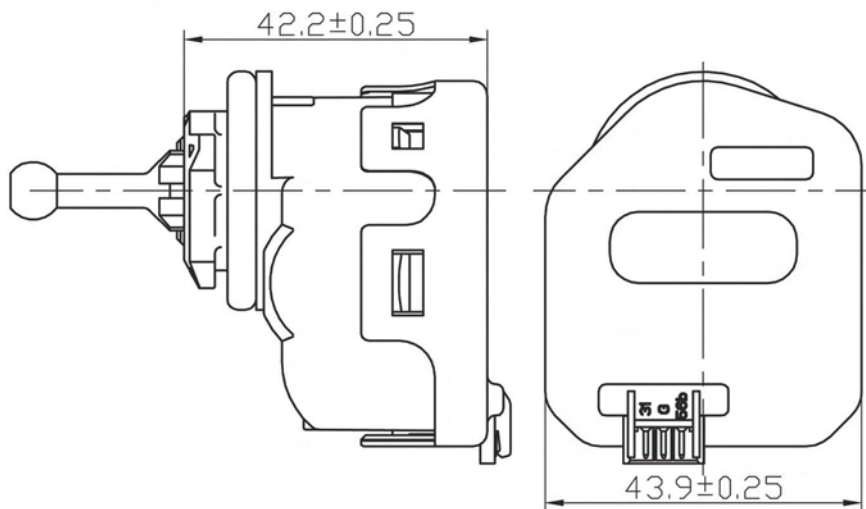

PERFORMANCE ITEM	VALUE FOR LM006A/B	COMMENTS
Working Voltage (V dc)	10~16.5	
Running Current (mA)	<180	V=13V / Free of load
Effective Force (N)	>30	V = 13V
Stoke (mm)	6.5±0.5	V= 13V, Vc=0.65~12.3V
Serving Temp. (°C)	-40°C~85°C	
Sound Level (dB)	<65	V=13V, D=60cm
Cyclic Durability	>12000 Cycles	23±5°C, Load=30N, V=13V

The difference between LM006A and LM006B is the length of the driving rod.