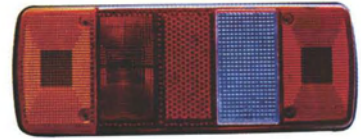

TD02-57-006 (OLD NO.TD-50-108)
MAN L2000 93' M2000 96' TAIL LAMP
OEM NO. 81252256141,81252256198