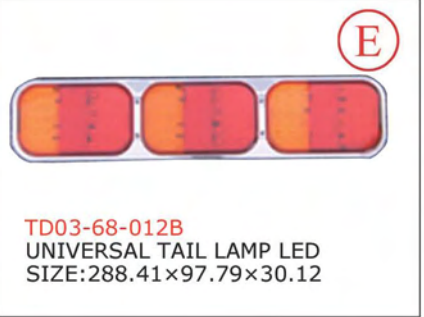

(E)

**TD03-68-009**  
UNIVERSAL TAIL LAMP LED

(E)

**TD03-68-010**  
UNIVERSAL TAIL LAMP WITH 30  
LED

(E)

**TD03-68-011A**  
UNIVERSAL TAIL LAMP LED

ADR

**TD03-68-022**  
UNIVERSAL TAIL LAMP WITH 84 LED  
SIZE:4.73"×4.73"×2.5"