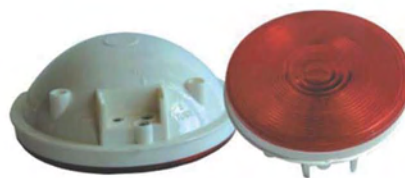

TD02-63-019
UNIVERSAL TAIL LAMP