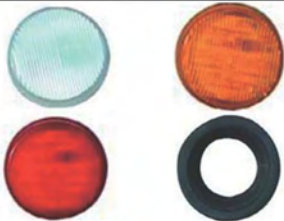

TD06-63-093B
UNIVERSAL SIDE LAMP BULB TYPE
WITH REFLECTOR
SIZE:ø62×22mm