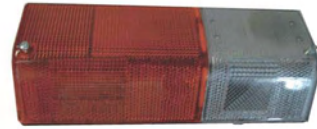

TD01-51-010 (OLD NO:TD-50-345)
VOLVO FL10 FL12 CORNER LAMP
LANCE: 1578053,1578054