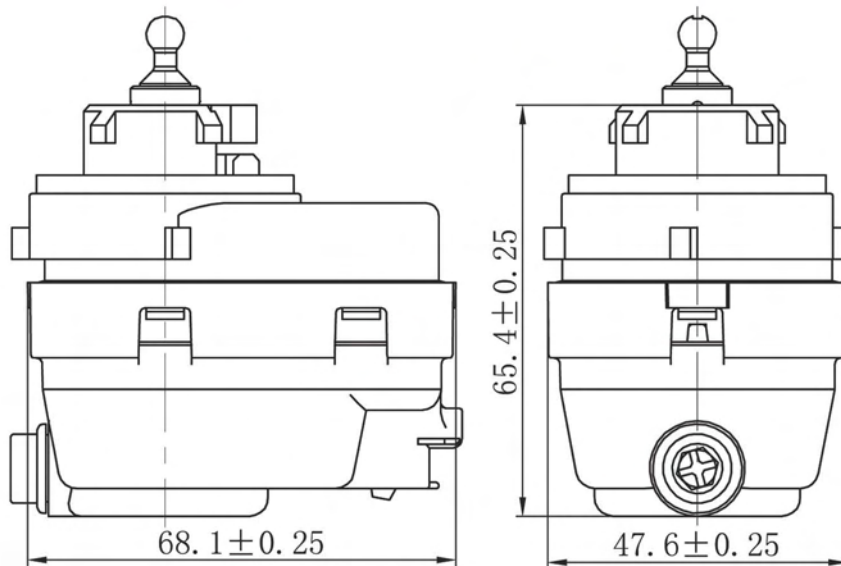

Headlight Beam Leveller:TD-LM005-1 series

- Actuator with servo IC integrated
- Water proof
- Optional for different rated voltage
  (12V/24V) and stroke

PERFORMANCE ITEM	VALUE FOR LM005-2	COMMENTS
Working Voltage (V dc)	10~16.5	
Running Current (mA)	<180	V=13V / Free of load
Effective Force (N)	>30	V = 13V
Stoke: extend/retract (mm,Tolerance=±0.5)	0/0, 0.09/0.21, 1.24/1.36 2.13/2.25, 3.02/3.14 4.02,4.14, 4.22/4.22	V= 13V, Vc=0, 1.2, 3.6, 5.9,8.3, 10.6, 12.3V
Serving Temp. (°C)	-40°C~85°C	
Sound Level (dB)	<65	V=13V, D=60cm
Cyclic Durability	>12000 Cycles	23±5°C, Load=30N, V=13V