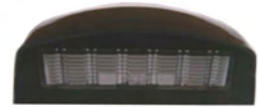

**TD04-64-007**  
WORKING LAMP WITH 5 LED  
SIZE:ø117.9mm

**TD01-68-001**  
UNIVERSAL DAYTIME-LAMP WITH  
4 LED

**TD02-68-001**  
UNIVERSAL LICENSE LAMP LED  
SIZE:80×28.5×33

**TD02-68-002**  
UNIVERSAL LICENSE LAMP LED  
SIZE:107×52×58