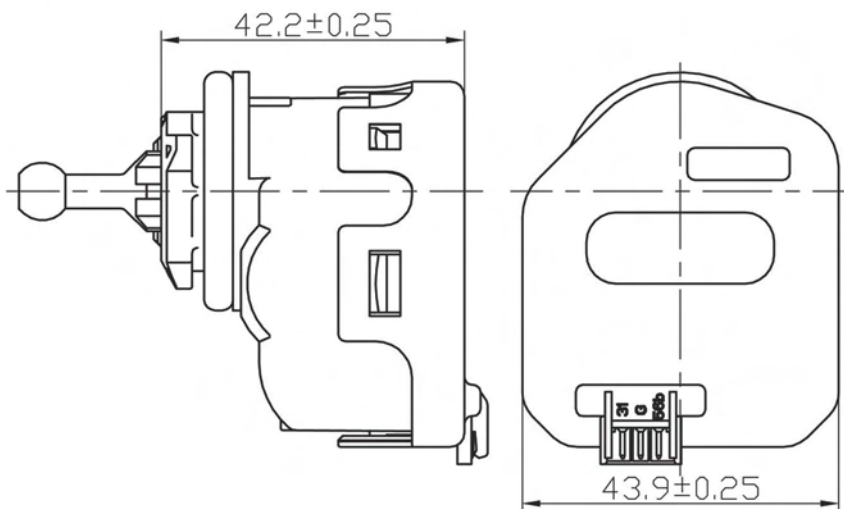

PERFORMANCE ITEM	VALUE FOR LM006A/B	COMMENTS
Working Voltage (V dc)	10~16.5	
Running Current (mA)	<180	V=13V / Free of load
Effective Force (N)	>30	V = 13V
Stoke (mm)	6.5±0.5	V= 13V, Vc=0.65~12.3V
Serving Temp. (°C)	-40°C~85°C	
Sound Level (dB)	<65	V=13V, D=60cm
Cyclic Durability	>12000 Cycles	23±5°C, Load=30N, V=13V

The difference between LM006A and LM006B is the length of the driving rod.