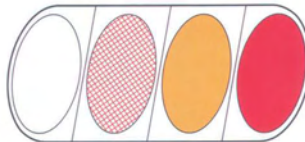

TD23-68-060
UNIVERSAL TAIL LAMP WITH 54
LED
LAMP SIZE:6 1/2"×2 1/4"×2 3/8"