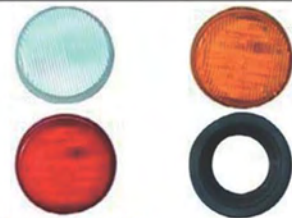

TD06-63-093A
UNIVERSAL SIDE LAMP BULB TYPE
NO REFLECTOR
SIZE:ø62×22mm