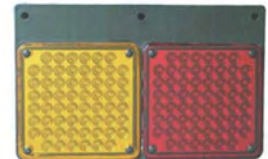

TD22-68-002
UNIVERSAL LICENSE LAMP WITH
4 LED
SIZE:3"×1.18"×1.65"

TD23-68-001 (OLD:TD05-63-023)
UNIVERSAL TAIL LAMP LED

TD23-68-002 (OLD:TD05-63-024)
UNIVERSAL TAIL LAMP LED