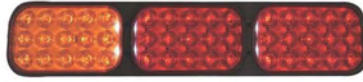

TD23-68-039A
UNIVERSAL TAIL LAMP LED

TD23-68-040B
UNIVERSAL TAIL LAMP WITH 45
LED