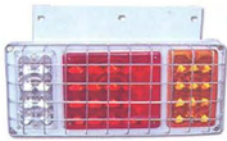

TD23-68-012A (OLD:TD05-63-040A)
UNIVERSAL TAIL LAMP LED STEEL
WITH GRILLE

TD23-68-029 (OLD:TD05-63-074)
UNIVERSAL TAIL LAMP LED
WATERPROOF