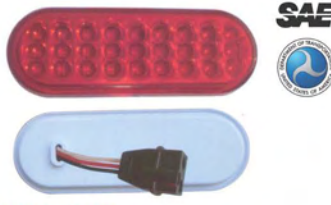

ADR

TD04-68-009  
UNIVERSAL TAIL LAMP WITH 21 LED  
SIZE:5.28"×3.43"×1.97"

TD04-68-010  
UNIVERSAL TAIL LAMP WITH 40 LED  
SIZE:ø4"×1.1"

**TD04-68-011A**  
UNIVERSAL TAIL LAMP WITH 27  
LED  
SIZE:6.5"×2.26"×1.96"