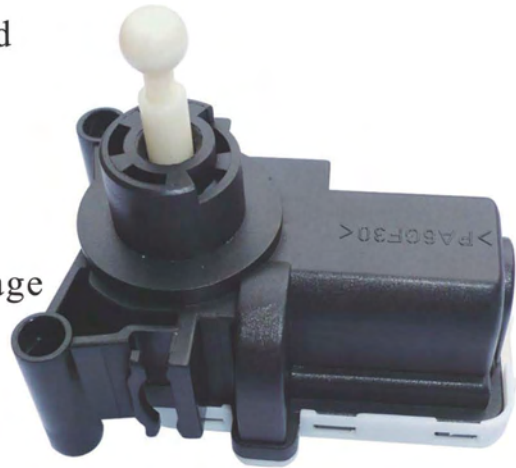

Headlight Beam Leveller:TD-LM008 series

- Actuator with servo IC integrated
- Plastic rod for light-reflector driving
- Optional for different rated voltage (12V/24V) and stroke