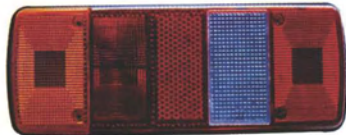

TD02-59-007 (OLD NO.TD-50-108)
IVECO TAIL LAMP
OEM NO. 42215556,42215557