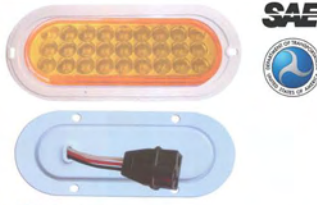

TD04-68-011E
UNIVERSAL TAIL LAMP WITH 27
LED
SIZE:6.5"×2.26"×0.87"