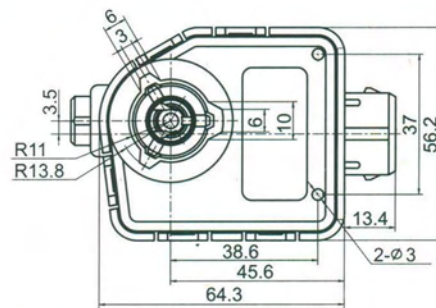

Actuator for Headlight of Vehicles TD-LM002 series

Specific for headlight beam control of vehicles. You can drive it by power or manual.

Perfect protection circuit (for servo type).

Programmable with external potential meter and internal servo IC (For servo type),or H-bridge switches(for switch control type).

Manual driving type is available for economic

Performance Item	Value	Comments
Working Voltage Range :U_b (V dc)	10~16	For rated voltage of 12V
Working Current :I_{norm} (mA)	<140	At working voltage of 12V
Effective Force: F (N)	> 30	
Effective Travel Range: S (mm)	7.5 ± 0.5	Test method: Described as item 4 in the standard of Q/FZST 009-2005
Serving Temperature :T (° C)	-40~85	
Sound Level :U_b (dB @ 0.6m)	< 65	
Cyclic Durability:(Cycles)	> 12000	

For detail dimension of fixing or other parameters, please contact us. The rated voltage of 3Vdc, 6Vdc, 12Vdc or 24Vdc (for switch control type) is available.

A

7.5 Travel Range