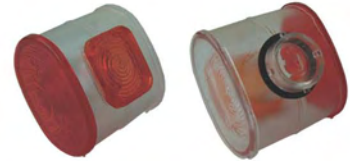

TD03-63-021
UNIVERSAL MARKER LAMP