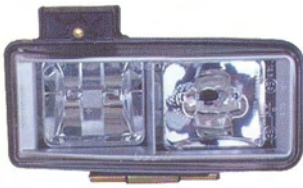

E

TD01-59-009 (OLD NO.TD-59-026)
IVECO EUROTECH EUROSTAR FOG LAMP
OEM NO. 98437476,98437475