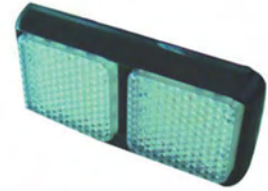

TD23-68-041
UNIVERSAL TAIL LAMP WITH 140
LED
SIZE:425×156×46mm