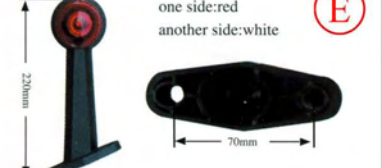

TD03-63-006 (OLD NO.TD-50-117)
MARKER LAMP LED