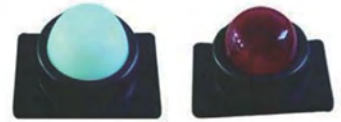

**TD24-68-043**  
UNIVERSAL REAR BACK LAMP WITH 40 LED  
SIZE:ø4.21"×1.75"

**TD25-68-001**  
UNIVERSAL REAR FOG LAMP WITH 56 LED  
SIZE:139×89mm

**TD26-68-001** (OLD:TD06-63-068)  
MARKER LIGHT LED

**TD26-68-002** (OLD:TD06-63-074)  
UNIVERSAL MARKER LAMP LED

**TD26-68-003** (OLD:TD06-63-076)  
UNIVERSAL MARKER LAMP LED

**TD26-68-004** (OLD:TD06-63-077)  
UNIVERSAL MARKER LAMP LED

**TD26-68-005**  
UNIVERSAL MARKER LAMP WITH  
2 LED  
SIZE:61×37×32mm

**TD26-68-006**  
UNIVERSAL MARKER LAMP LED  
SIZE:101×68×64mm