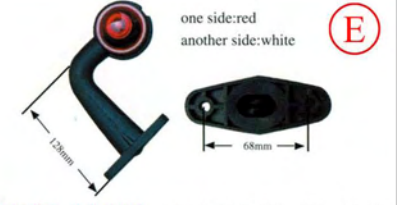

TD03-63-003 (OLD NO.TD-50-114)
MARKER LAMP LED