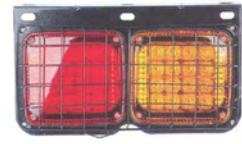

**TD05-63-038E**  
UNIVERSAL TAIL LAMP WITH 50 LED

**TD05-63-038F**  
UNIVERSAL TAIL LAMP  
MULTI-COLORED WITH 50 LED

**TD05-63-039**  
UNIVERSAL TAIL LAMP WITH 32 LED

**TD05-63-040A**(OLD TD05-63-040)  
UNIVERSAL TAIL LAMP LED STEEL  
WITH GRILLE