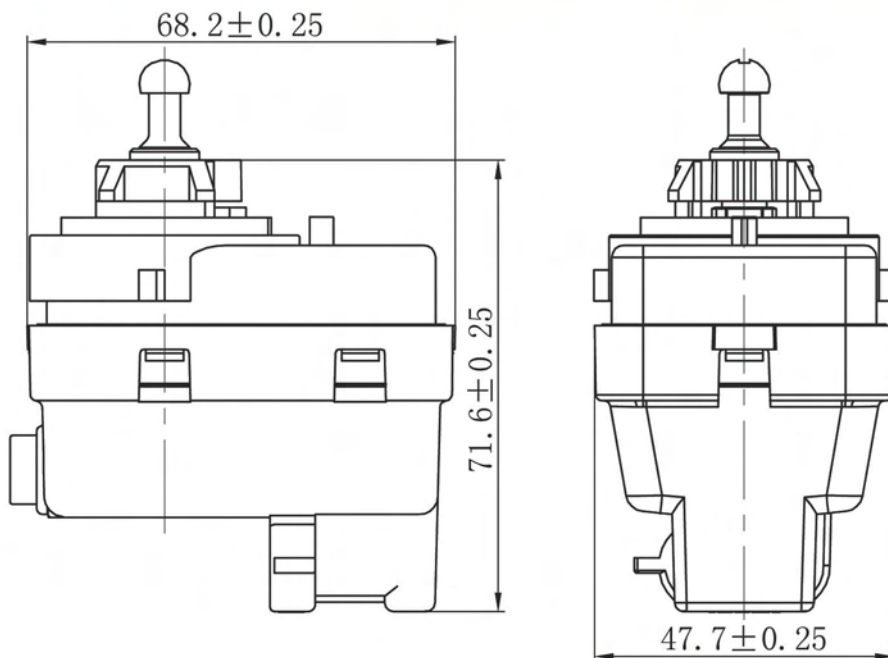

Headlight Beam Leveller:TD-LM005-2series

- Actuator with servo IC integrated
- Water proof
- Optional for different rated voltage
  (12V/24V) and stroke

PERFORMANCE ITEM	VALUE FOR LM005-2	COMMENTS
Working Voltage (V dc)	10~16.5	
Running Current (mA)	<180	V=13V / Free of load
Effective Force (N)	>30	V = 13V
Stoke: extend/retract (mm,Tolerance=±0.5)	0/0, 0.09/0.21, 1.24/1.36 2.13/2.25, 3.02/3.14 4.02,4.14, 4.22/4.22	V= 13V, Vc=0, 1.2, 3.6, 5.9,8.3, 10.6, 12.3V
Serving Temp. (°C)	-40°C~85°C	
Sound Level (dB)	<65	V=13V, D=60cm
Cyclic Durability	>12000 Cycles	23±5°C, Load=30N, V=13V