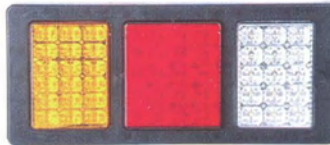

TD23-68-010C (OLD:TD05-63-038C)
UNIVERSAL TAIL LAMP LED WITH
50 LED