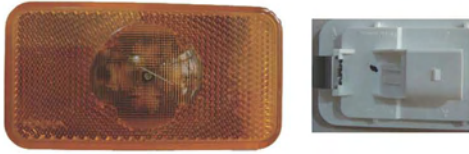

E

**TD02-51-009**  
VOLVO TAIL LAMP  
OEM NO. 8191747,8191748

E

**TD02-51-010**  
VOLVO FL AFTER 2006 TAIL LAMP  
OEM NO. 20769783,20769784

(E)

**TD03-51-001** (OLD NO:TD-51-013)  
VOLVO FH12 FM12 SIDE MARKER LAMP LED  
OEM NO. 20398660