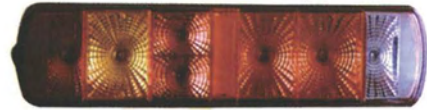

(E)

**TD02-51-002** (OLD NO:TD-51-064)  
VOLVO FM12 TAIL LAMP  
OEM NO. 21097447,21097450  
LANCE: 20425732

(E)

**TD02-51-003** (OLD NO:TD-51-010)  
VOLVO FH12 TAIL LAMP  
OEM NO. 3981460,3981461  
LANCE: 3981782