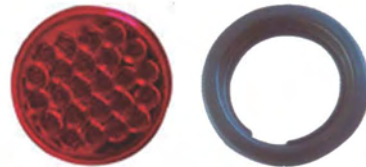

TD24-68-015B
UNIVERSAL REAR BRAKE LAMP
WITH 16 LED