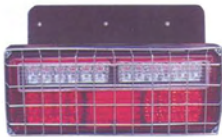

TD05-63-035E
UNIVERSAL TAIL LAMP LED WITH GRILLE AND PLATE