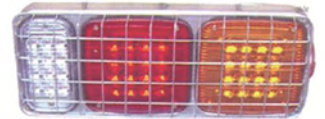

TD23-68-005I(OLD:TD05-63-033I)
UNIVERSAL TAIL LAMP LED WITH
GRILLE