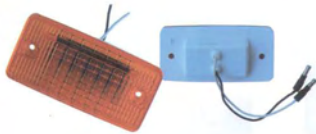

TD27-68-064
UNIVERSAL SIDE MARKER LAMP
WITH 6 LED
SIZE:4.5"x2.3"x1.05"