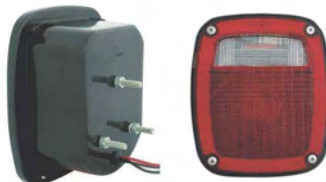

TD05-63-101
UNIVERSAL TAIL LAMP
SIZE:5 3/4"×5 3/4"×2 7/8"