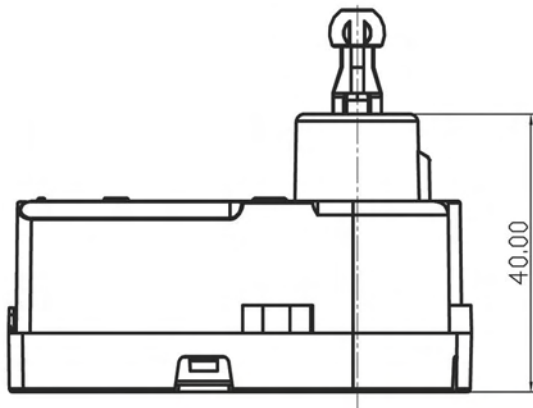

PERFORMANCE ITEM	VALUE FOR LM001-9	COMMENTS
Working Voltage (V dc)	22~32	
Running Current (mA)	<80	V=24V / Free of load
Effective Force (N)	>30	V = 24V
Stoke (mm)	7.5±0.5	V= 13V, Vc=1.2~22.7V
Serving Temp. (°C)	-40°C~85°C	
Sound Level (dB)	<65	V=13V, D=60cm
Cyclic Durability	>12000 Cycles	23±5°C, Load=30N, V=13V