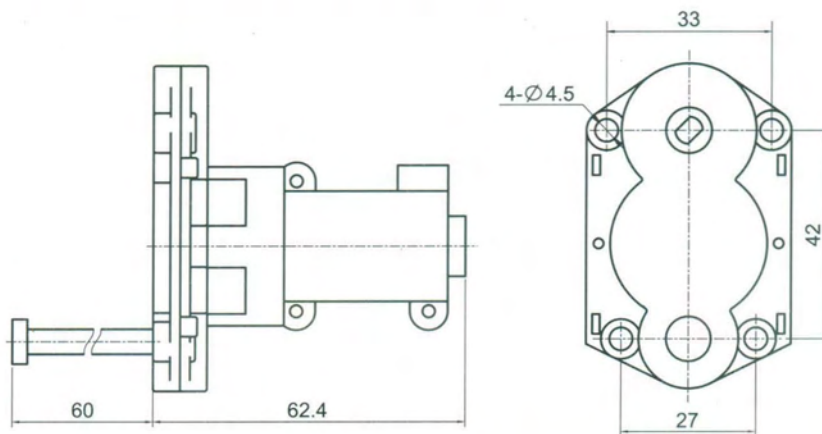

Performance Item	Value	Comments
Working Voltage Range :U_b (V dc)	20~30	For rated voltage of 24V
Working Current :I_{norm} (mA)	<120	At working voltage of 24V
Blocking Current :I_{slip} (mA)	<200	
Speed of Rotation :S (rpm)	> 18	Free of load
Effective Torque: M_D (Nm)	> 1	
Manual Set Torque: M_s (Nm)	< 3	
Serving Temperature :T (°C)	-40~85	
Sound Level :U_b (dB @ 0.6m)	< 65	
Cyclic Durability:(Cycles)	> 12000	

The data mentioned in this table will be changed according to the modifying of this product. For detail parameters, please contact us.