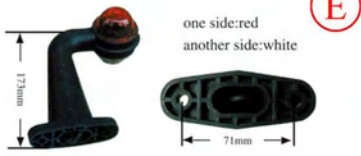

TD06-68-004 (OLD:TD03-63-004)
MARKER LAMP LED