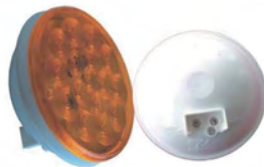

**TD24-68-029**  
UNIVERSAL TAIL LAMP WITH 27  
LED

**TD24-68-030**  
UNIVERSAL TAIL LAMP WITH 13  
LED  
SIZE:6 1/2"×2 1/4"×2 3/8"

**TD24-68-031**  
UNIVERSAL TAIL LAMP WITH 45  
LED  
SIZE:ø4"×2"

**TD24-68-032**  
UNIVERSAL TAIL LAMP WITH 12 LED  
SIZE:ø4"×2"