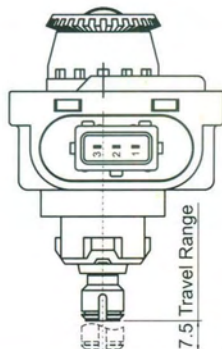

Performance Item	Value	Comments
Working Voltage Range :U_b (V dc)	10~16	For rated voltage of 12V
Working Current :I_{norm} (mA)	<140	At working voltage of 12V
Effective Force: F (N)	> 30	
Effective Travel Range: S (mm)	7.5 ± 0.5	Test method: Described as item 4 in the standard of Q/FZST 009-2005
Serving Temperature :T (° C)	-40~85	
Sound Level :U_b (dB @ 0.6m)	< 65	
Cyclic Durability:(Cycles)	> 12000	

For detail dimension of fixing or other parameters, please contact us. The rated voltage of 3Vdc, 6Vdc, 12Vdc or 24Vdc (for switch control type) is available.

A

7.5 Travel Range