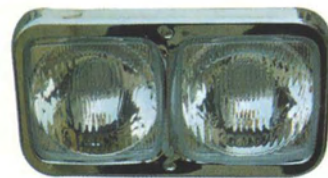

TD01-50-032 (OLD NO.TD-50-089)
BENZ HEAD LAMP CHROME