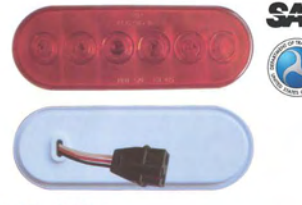

TD04-68-012A
UNIVERSAL TAIL LAMP WITH 6
LED
SIZE:6.5"×2.26"×0.87"