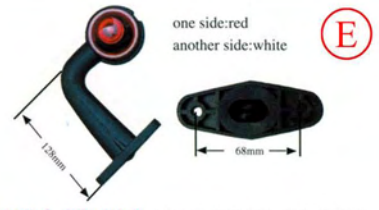

TD06-68-003 (OLD:TD03-63-003)
MARKER LAMP LED