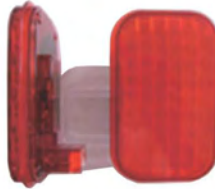

E

TD04-68-003C
UNIVERSAL REAR BRAKE LAMP LED