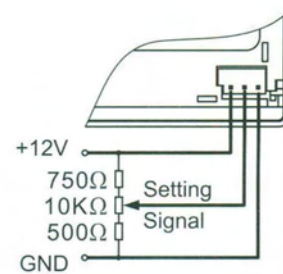

Wiring of Servo Type