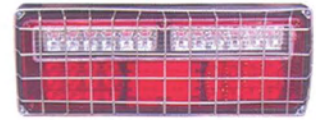

TD05-63-035D
UNIVERSAL TAIL LAMP LED WITH GRILLE