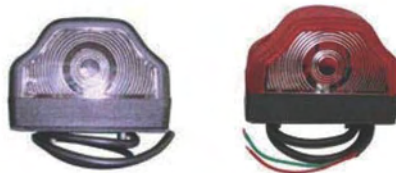

(E)

TD02-63-006
UNIVERSAL LICENSE LAMP