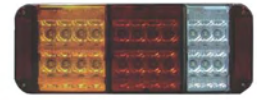

(E)
SAE
DOT

TD03-68-027
UNIVERSAL TAIL LAMP WITH 55 LED
SIZE:13"×5.04"×1.79"