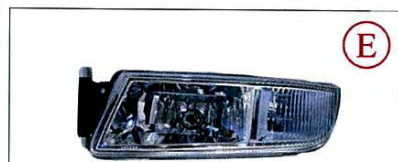

MAN

(E)

TD-57-090
MAN TAIL LAMP
OEM NO.LH WITH LICENSE LAMP 81252256465
LH NO LICENSE LAMP 81252256033
RH NO LICENSE LAMP 81252256464

TD-57-091
MAN JUNCTION BOARD
OEM NO.910869650

(E)

TD-57-092
MAN TGX FOG LAMP
OEM NO.81251016521,81251016522