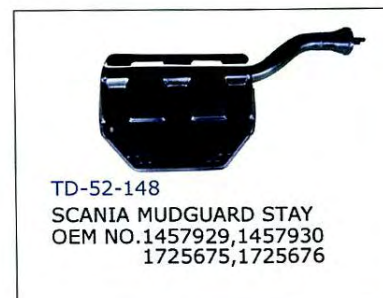

TD-52-146
SCANIA LHD WIPER LINK ROD
ASSEMBLY
OEM NO.152588

TD-52-147
SCANIA MUDGUARD STAY
OEM NO.1457919,1457920
1358317,1358318

TD-52-148
SCANIA MUDGUARD STAY
OEM NO.1457929,1457930
1725675,1725676

SCANIA