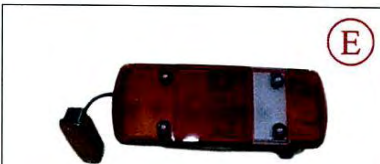

TD-57-091
MAN JUNCTION BOARD
OEM NO.910869650

(E)