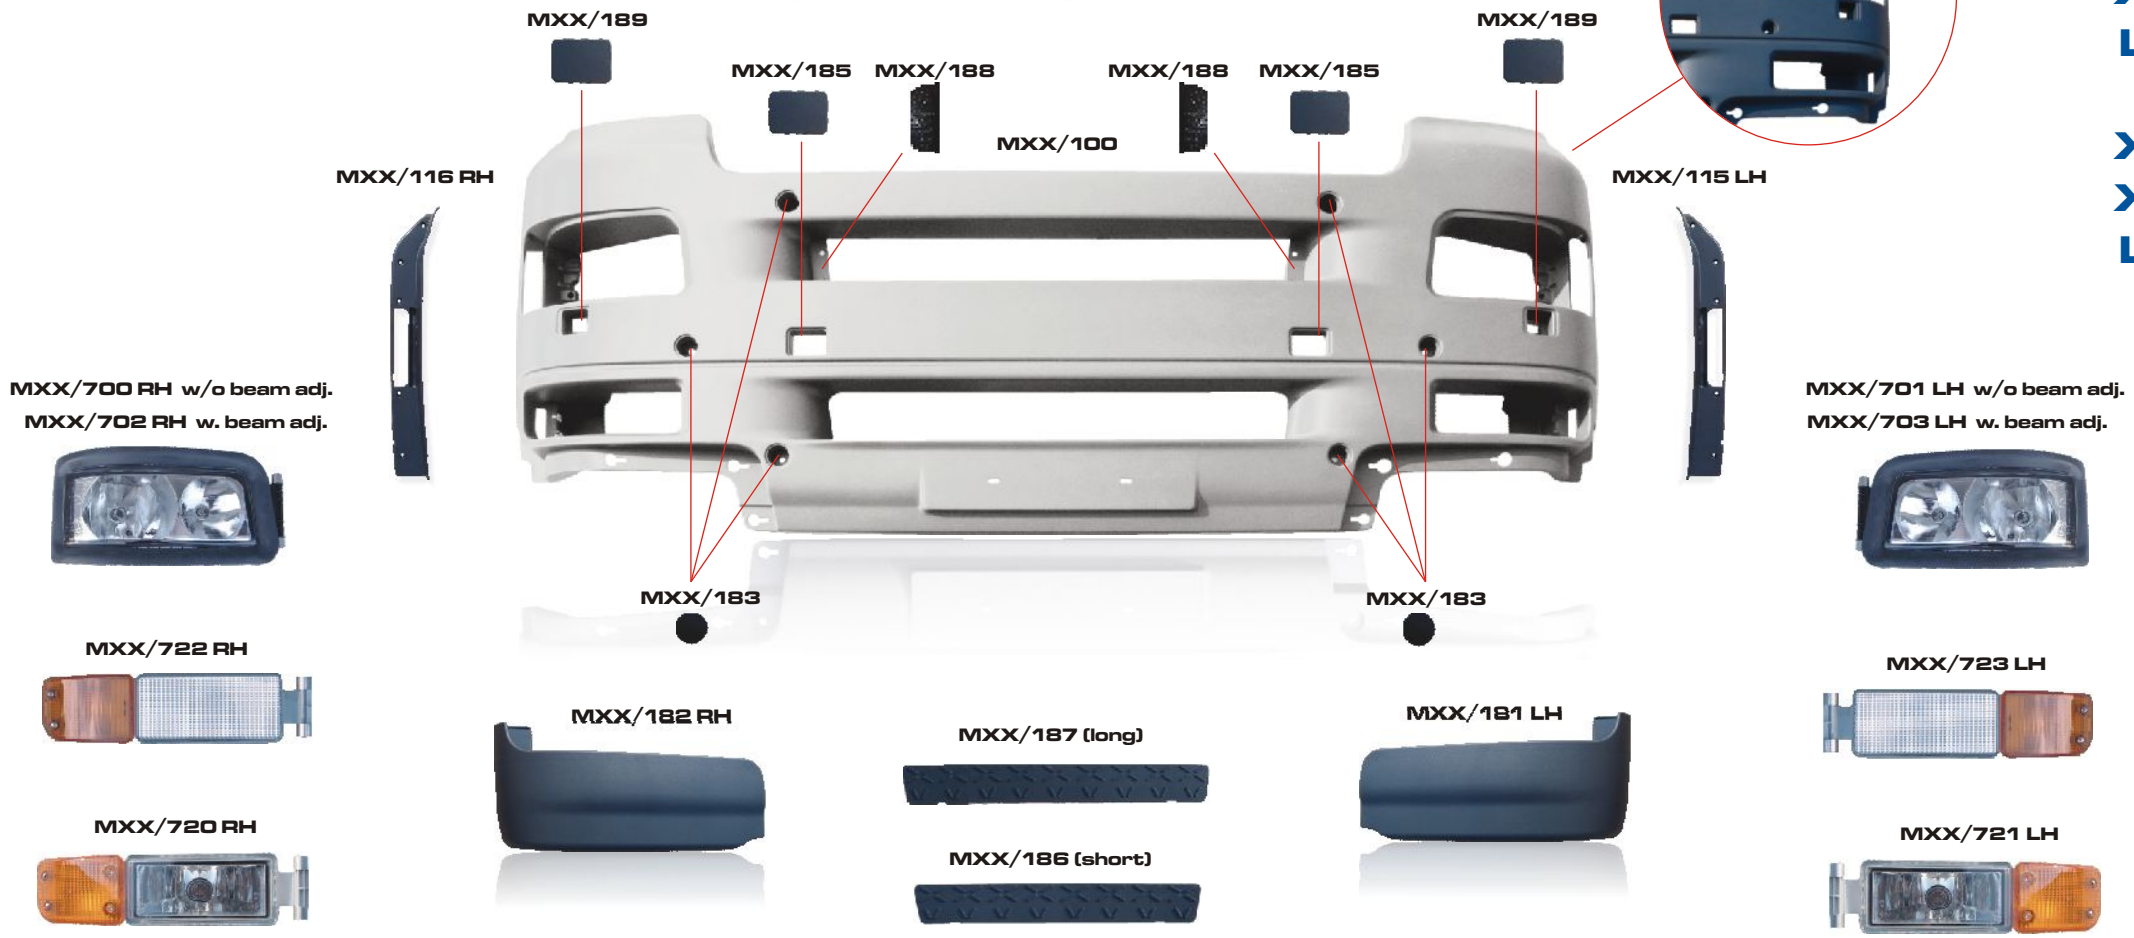

MXX/260 RH

MXX/261 LH

MXX/262 RH

MXX/263 LH