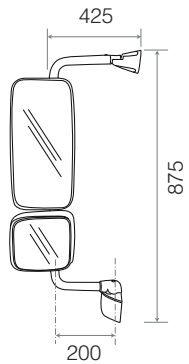

IV (E4) 024101
177x167 mm

applicabilità:
applicable to:
Verwendbar für

MAN TGA XXL 12/2006 →
MAN TGA XLX 12/2006 →