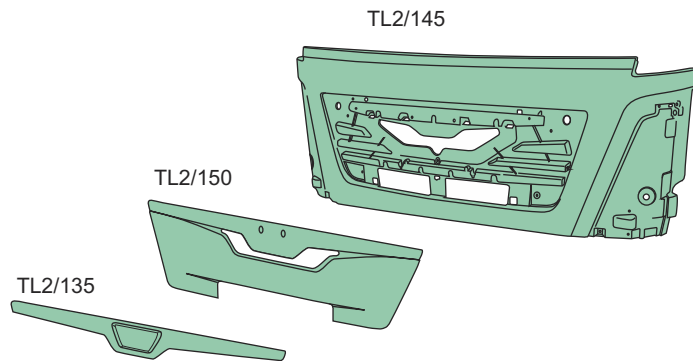

applicabile a | suitable to | verwendbar für:

TGM euro 6

TL2/135
O.E.M. 81611500140