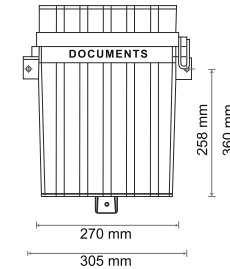

PDS/360

applicabile a | suitable to | verwendbar für:

TGS