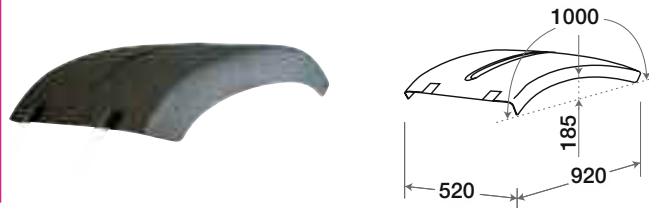

H. 376 -

TGX/625 O.E.M. -