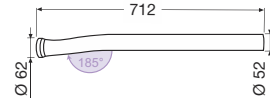

TGX/526
O.E.M. 81664206080