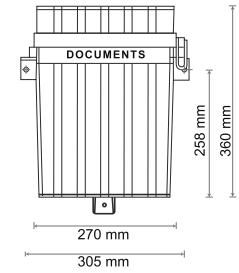

(°) grezzo-unprocessed-roh

applicabile a | suitable to | verwendbar für:

TGS euro 6

PDS/360