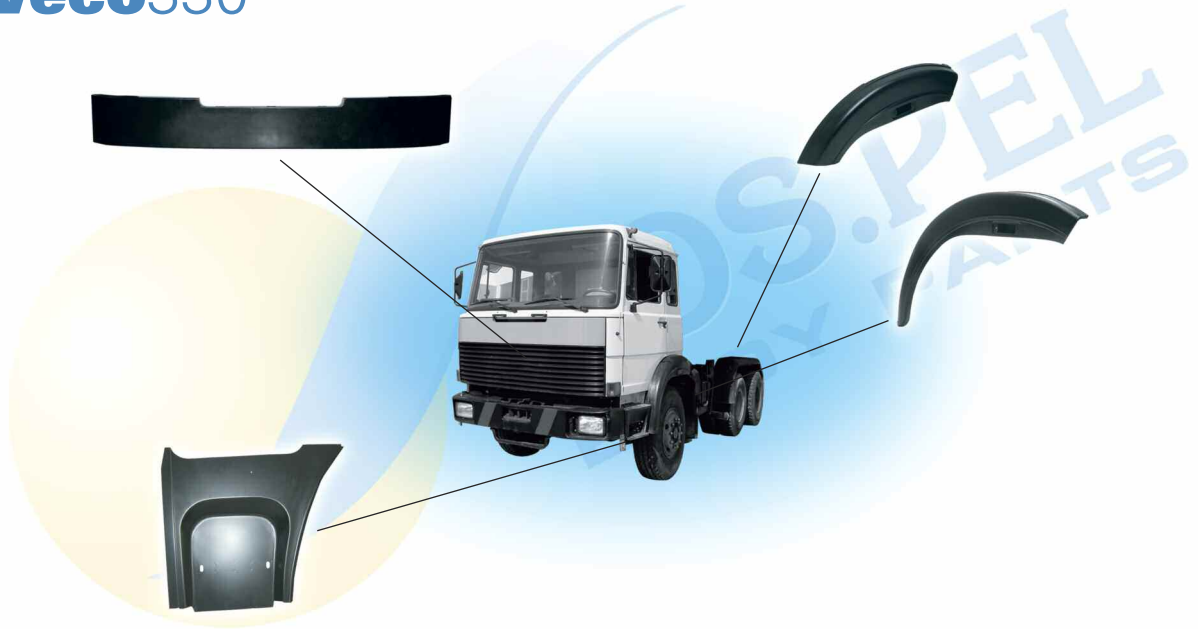

MANIGLIA PORTA
GRIGIO

DOOR HANDLE
GREY

COS.PEL ref. **1706.19042** SIMILAR ref. **4786977**
1706.19043 **4786978**

DX RH
SX LH

	<p>KIT MANIGLIE PORTA GRIGIO</p> <p>KIT DOOR HANDLE GREY</p> <p>COS.PEL ref. 1706.19044 SIMILAR ref. -</p> <p>DX-SX RH-LH</p> 
	<p>KIT BLOCCHETTI CON CHIAVE KIT DOOR HANDLE LOCKS WITH KEY</p> <p>COS.PEL ref. 1706.19045 SIMILAR ref. 93017949</p> 
	<p>ALZACRISTALLI MANUALE MANUAL WINDOW REGULATOR</p> <p>COS.PEL ref. 1906.19026 SIMILAR ref. 4817018 1906.19027 4817019</p> <p>DX RH SX LH</p> 
	<p>ALZACRISTALLI ELETTRICO ELECTRIC WINDOW REGULATOR</p> <p>COS.PEL ref. 1906.19028 SIMILAR ref. 4817201 1906.19029 4817202</p> <p>DX RH SX LH</p> 