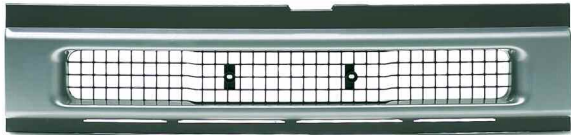

Iveco DAILY S2000

GRIGLIA FRONTALE

A.B.S. - NERO

FRONT GRILLE

A.B.S. - BLACK

COS.PEL ref.
106.46218

SIMILAR ref.
504046218