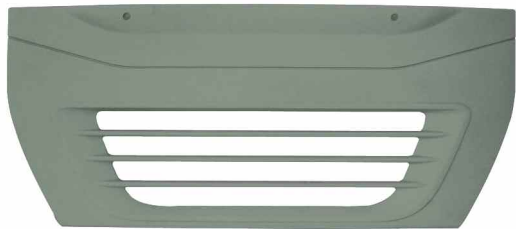

GRIGLIA
S.M.C.

GRILLE
S.M.C.

COS.PEL ref.
106.80106

SIMILAR ref.
500398112