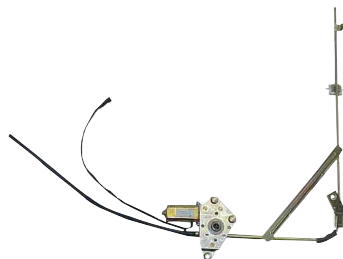

ALZACRISTALLI ELETTRICO
WINDOW REGULATOR ELECTRIC

COS.PEL ref. **1906.60032**   SIMILAR ref. **98407721/99487780**   **DX RH**
1906.60033   **98407722/99487781**   **SX LH**