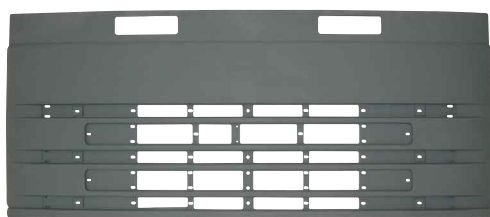

GRIGLIA
S.M.C.

GRILLE
S.M.C.

COS.PEL ref.
106.06976

SIMILAR ref.
98406976