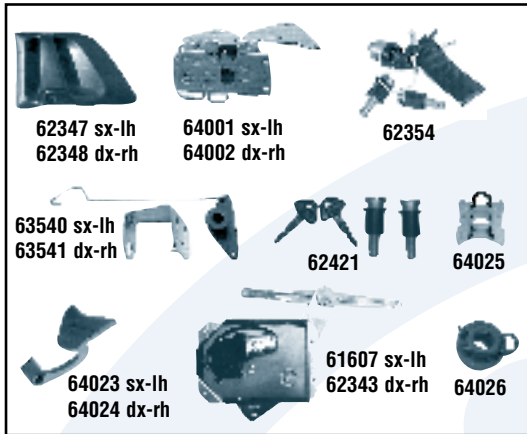

The components listed in our catalogue are not original, though perfectly interchangeable. The reference numbers, whether original or of a different nature, are only for information. When placing an order, always use Cosibo reference number. Any reference to other manufacturer, companies, vehicles trade or registered marks is merely casual or for information.

64642 dx-rh  
attacco laterale  
side attack

64641 sx-lh  
attacco laterale  
side attack

60340

60341

61966

64643 sx-lh  
64644 dx-rh

64650 sx-lh  
64651 dx-rh

63987 sx-lh 63988 dx-rh