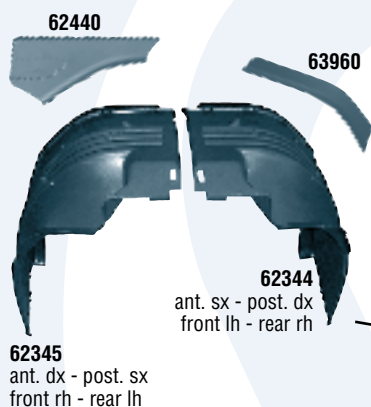

The components listed in our catalogue are not original, though perfectly interchangeable. The reference numbers, whether original or of a different nature, are only for information. When placing an order, always use Cosibo reference number. Any reference to other manufacturer, companies, vehicles trade or registered marks is merely casual or for information.

64642 dx-rh  
attacco laterale  
side attack

64641 sx-lh  
attacco laterale  
side attack

60340

60341

61966

64643 sx-lh  
64644 dx-rh

64650 sx-lh  
64651 dx-rh

63987 sx-lh 63988 dx-rh