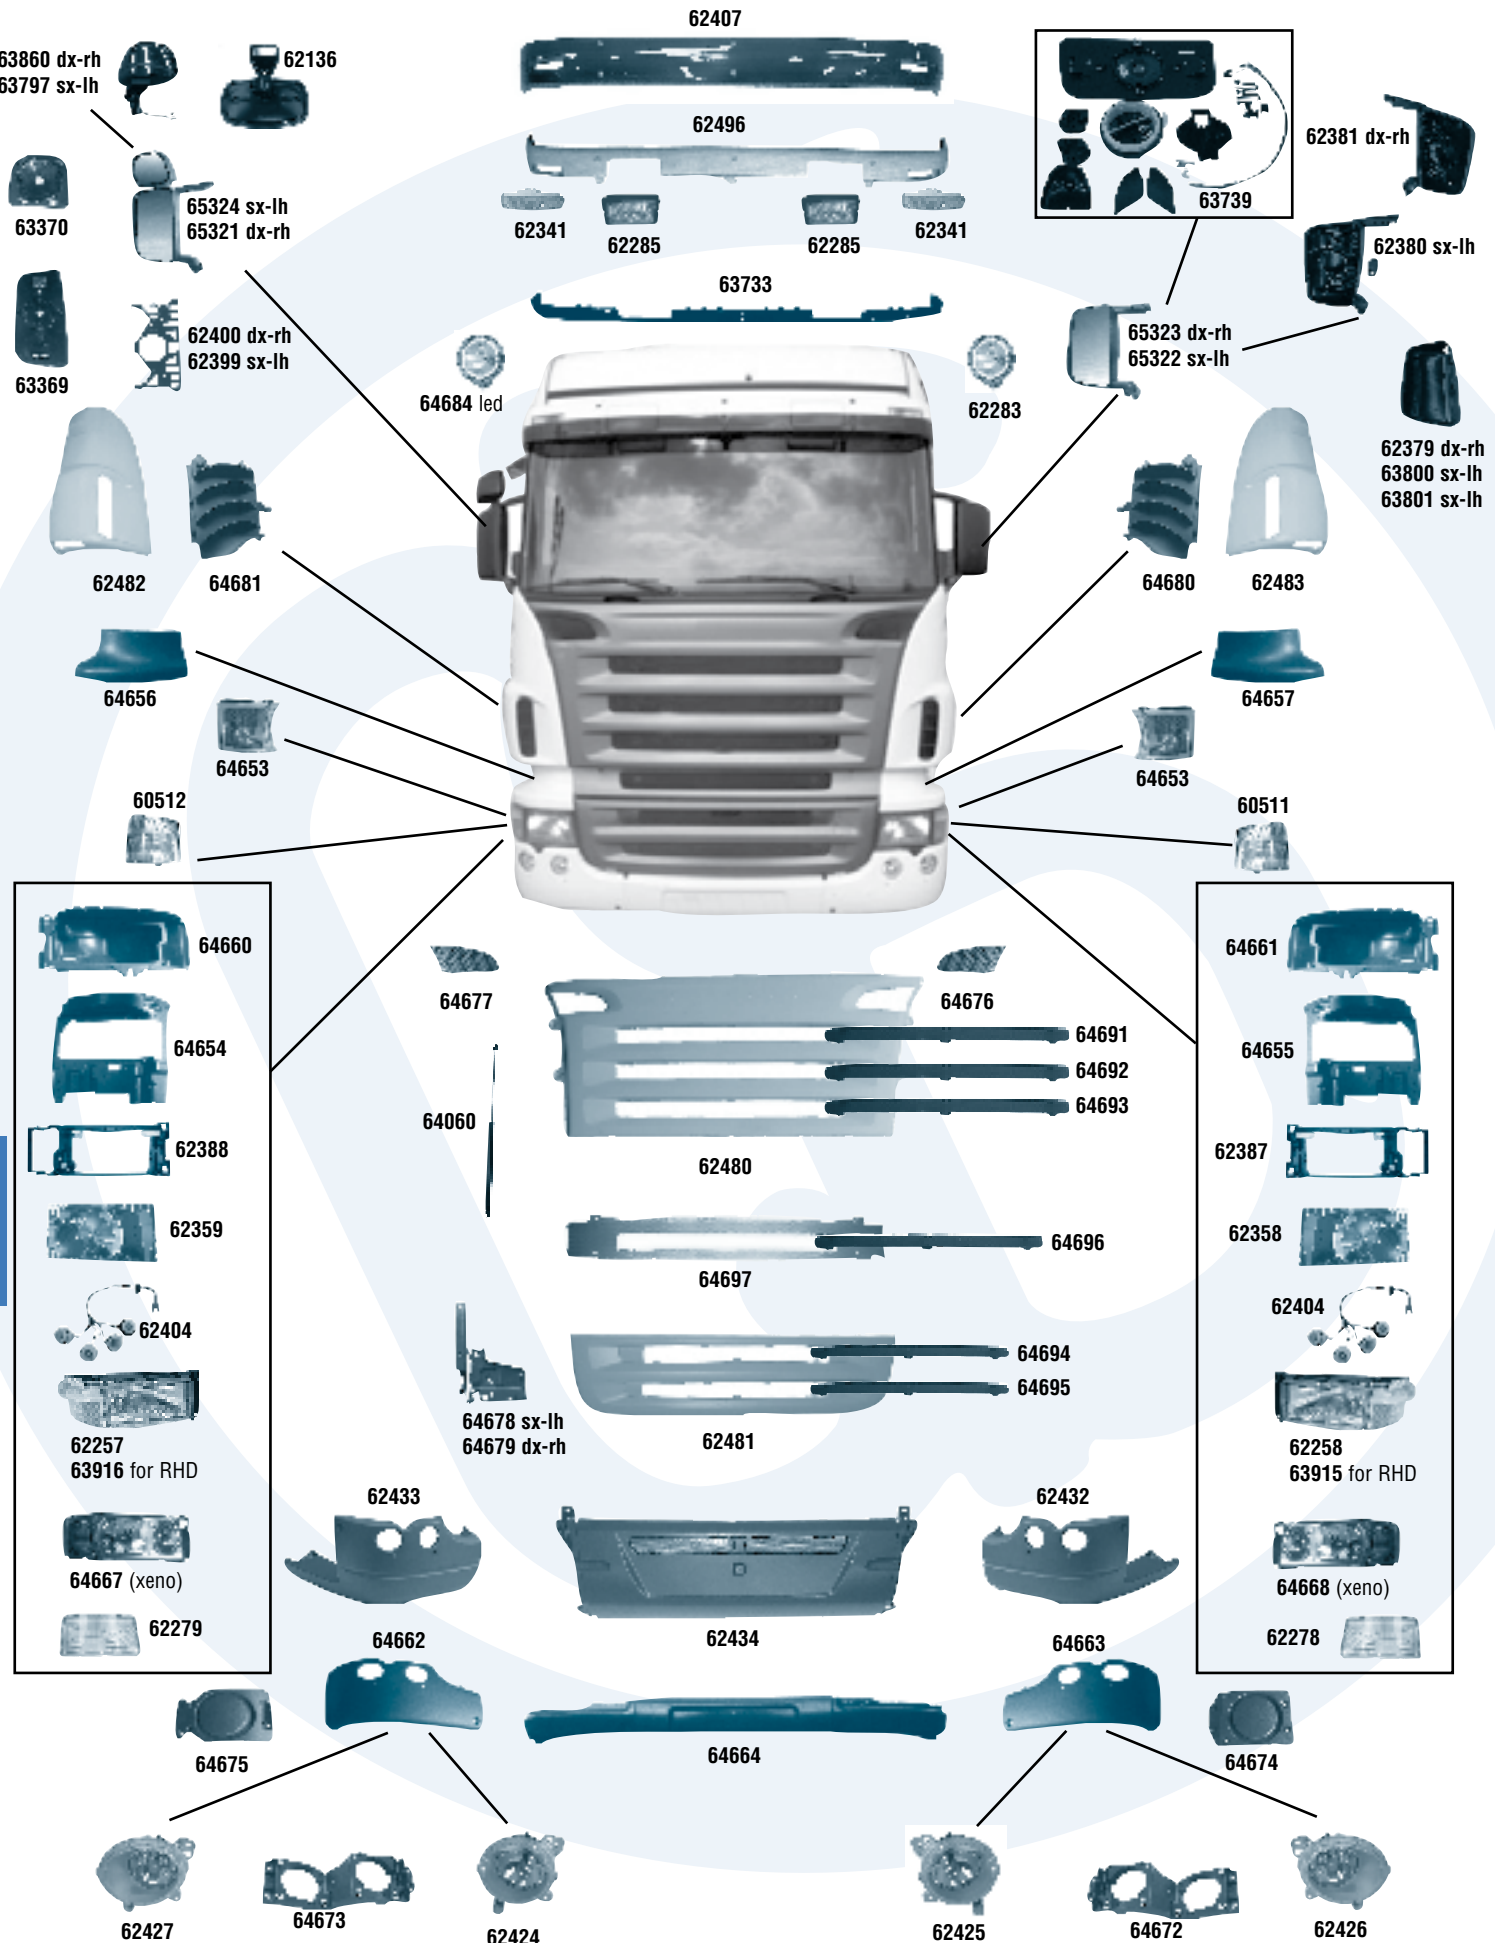

The components listed in our catalogue are not original, though perfectly interchangeable. The reference numbers, whether original or of a different nature, are only for information. When placing an order, always use Cosibo reference number. Any reference to other manufacturer, companies, vehicles trade or registered marks is merely casual or for information.