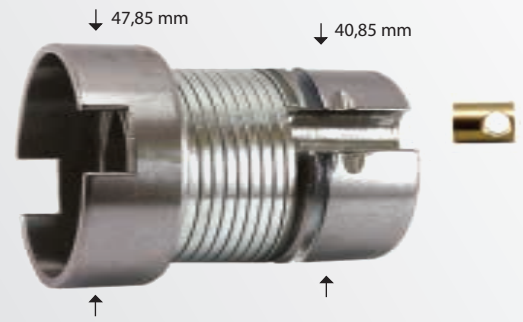

MASURA BİLYA TAKIMI
ROLLER BEARING SET

CT 9693