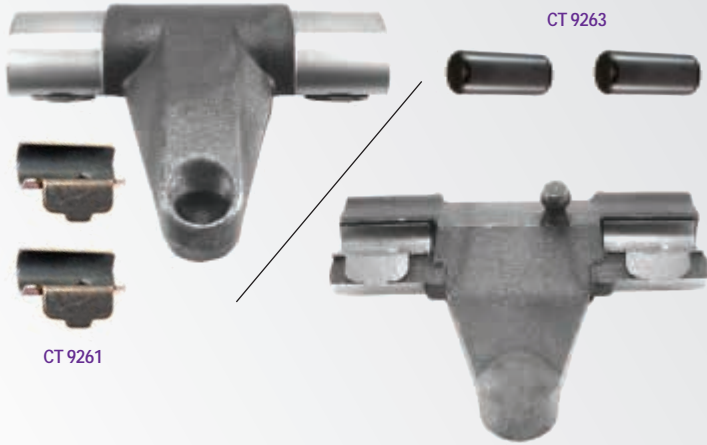

CT 9623

MEKANİZMA AYAR KOLU
LEVER