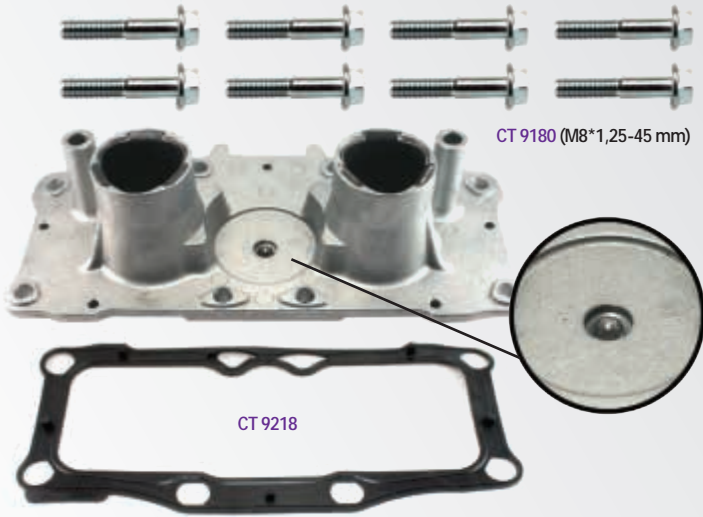

CT 9602

MEKANİZMA ALUMİNYUM KAPAĞI
BRAKE ADJUSTING MECHANISM COVER

CT 9180 (M8*1,25-45 mm)

CT 9218