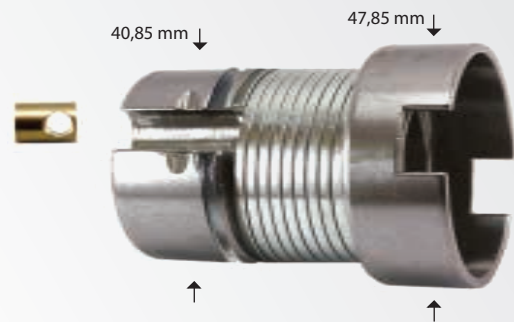

MASURA BİLYA TAKIMI
ROLLER BEARING SET

CT 9692