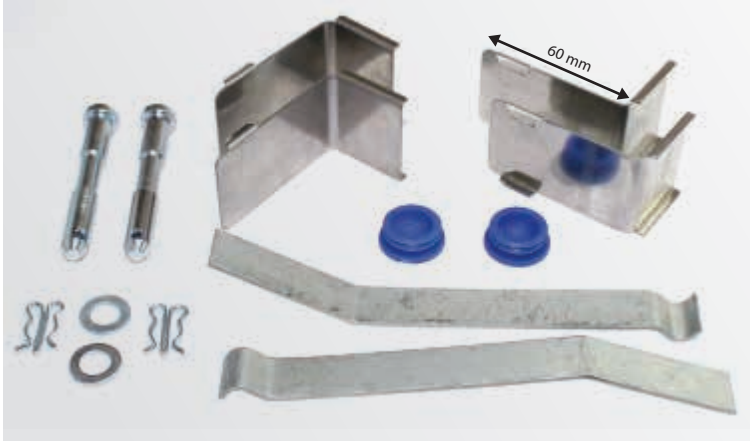

CT 2671

BALATA TUTUCU SAC TAKIMI
PAD RETAINER REPAIR KIT