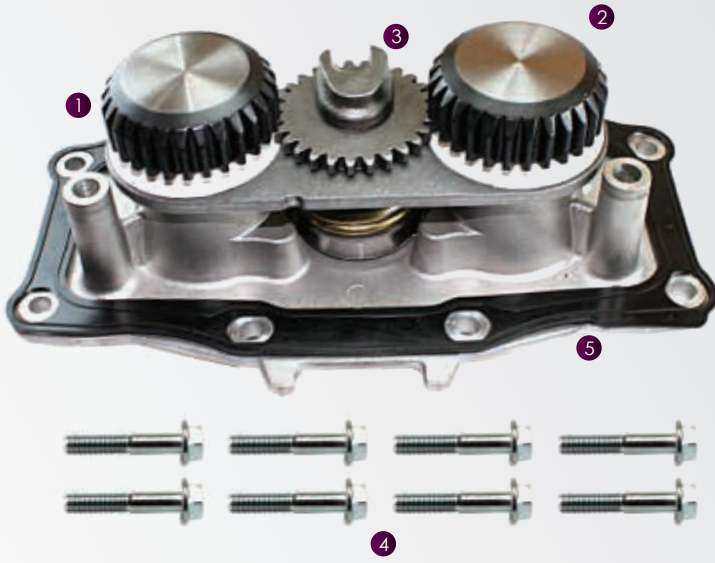

AYAR MEKANİZMA SETİ
ADJUSTING MECHANISM SET

CT NO	Adet	Açıklama/Description	Ölçü/Size (mm)
1 CT 9607	1	MEKANİZMA ALİMİNYUM KAPAK / ADJUSTING MECHANISM COVER	
2 CT 9601	1	AYAR DİPLİ TAKIMI / ADJUSTING GEAR SET	
3 CT 9600	1	AYAR MEKANİZMASI / ADJUSTING MECHANISM	
4 CT 9180	8	MEKANİZMA KAPAK CİVATASI / MECHANISM COVER BOLT	M8*1,25-45mm
5 CT 9218	1	CONTA / GASKET	