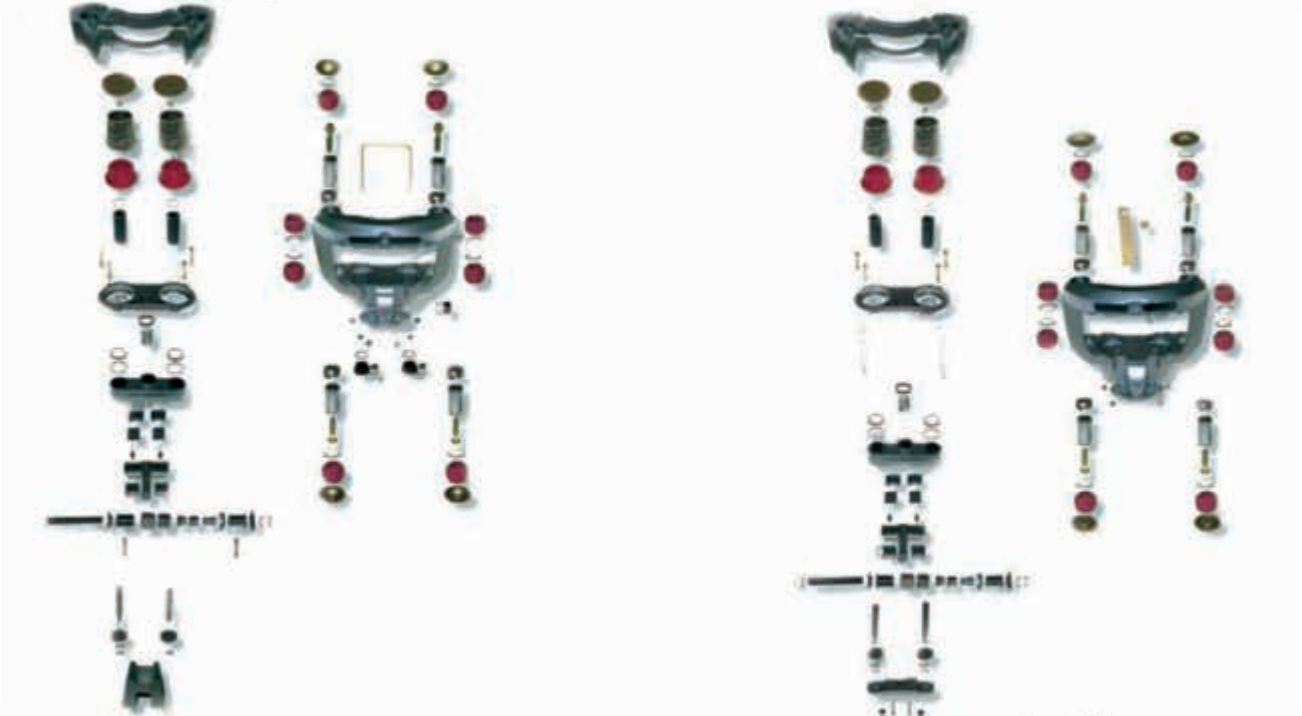

YIPAD TUTUCU TAMIR TAKIMI
PAD RETAINER REPAIR KIT

OEM

90673

CT 8619

MASURA BİLYA
ROLLER BEARING

CT 8900

AYAR MEKANİZMA SETİ
ADJUSTING MECHANISM SET

CT 8858