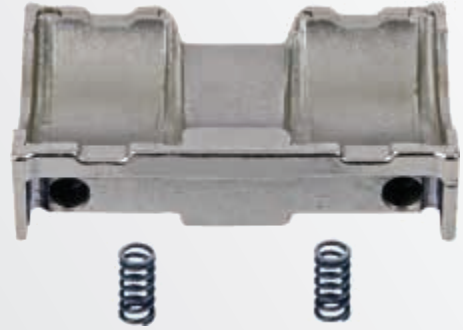

MEKANİZMA BİLYA YATAĞI
MECHANISM BEARING HOUSE

CT 2608