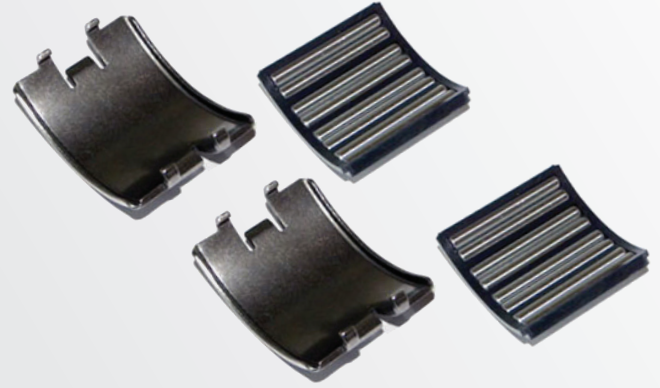

MASURA BİLYA TAKIMI
ROLLER BEARING SET

FREN AYAR KOLU
LEVER

CT 8634

YIPAD TUTUCU TAMİR TAKIMI
PAD RETAINER REPAIR KIT