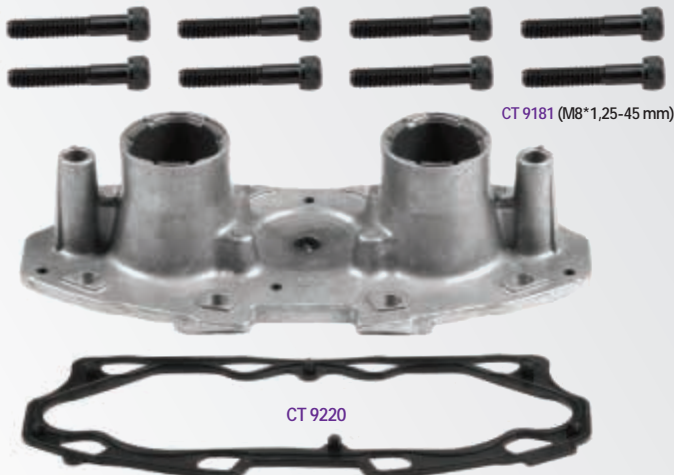

CT 9608

MEKANİZMA ALUMİNYUM KAPAĞI
BRAKE ADJUSTING MECHANISM COVER

CT 9181 (M8*1,25-45 mm)

CT 9220