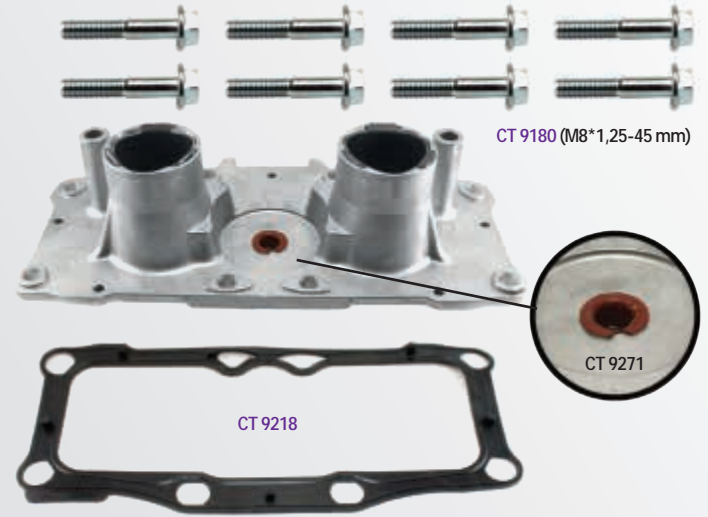

CT 9160 (M16*1,5-40 mm)

CT 9602

MEKANİZMA ALUMİNYUM KAPAĞI
BRAKE ADJUSTING MECHANISM COVER

CT 9180 (M8*1,25-45 mm)

CT 9218

CT 9607

MEKANİZMA ALUMİNYUM KAPAĞI
BRAKE ADJUSTING MECHANISM COVER

CT 9180 (M8*1,25-45 mm)