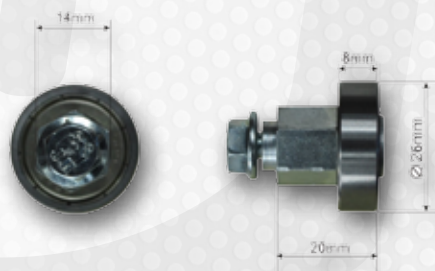

Rolka firany metal

TSE- Kogel (24x8)

CARGO-E146

Rolka firany metal

TSE- Kogel (26x8)

CARGO-E147

Rolka firany metal

system Etes (24x7)