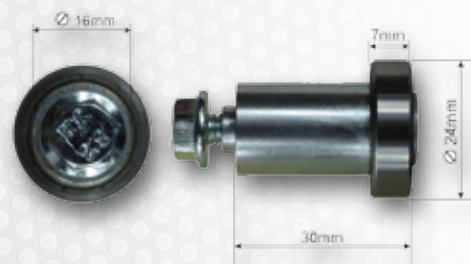

Rolka firany metal

system Etes (24x7)

CARGO-E148