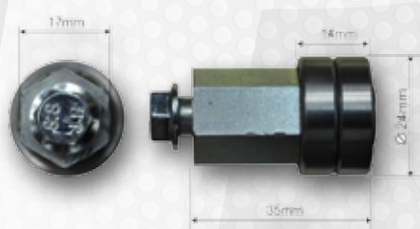

Rolka firany metal

podw. łóz. system Etes i Sesam (24x14)

CARGO-E149