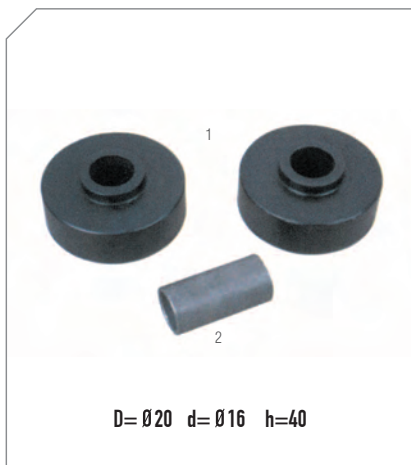

Repair Kit For Cabin

BERGKRAFT Kit No **BK2872721SP**

Org. Kit Ref.No 550 285

MODEL

Item No	Description	Quantity
1	Rubber Metal Buffer	2
2	Distance Pipe	1

Photographed content is followed as closely as possible, but not guaranteed.