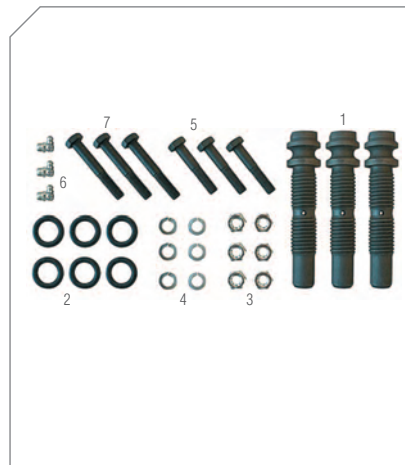

Repair Kit For Spring

BERGKRAFT Kit No **BK2927121SP**

Org. Kit Ref.No

MODEL

Item No	Description	Quantity
1	355 145 Spring Pin	3
2	182 929 Oring	6
3	815 125 Nut	6
4	803 070 Ring	6
5	814 894 Screw	3
6	806 316 Grease Nipple	3
7	814 896 Screw	3

Photographed content is followed as closely as possible, but not guaranteed.