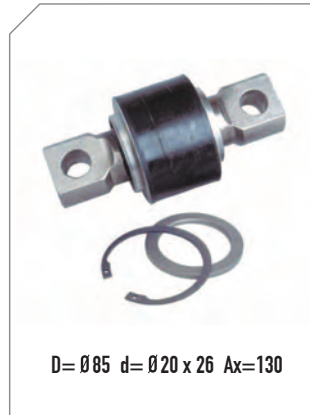

Ball Joint (Kit)	
BERGKRAFT Kit No	BK2860821SP
Org. Kit Ref.No	81.95302.0077
MODEL	S 2000