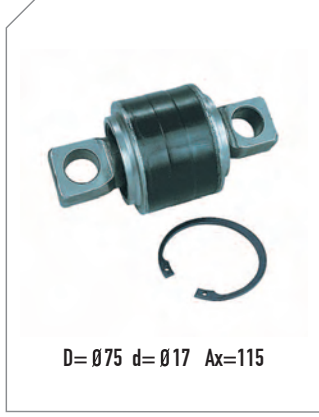

Ball Joint (Kit)	
BERGKRAFT Kit No	BK2921521SP
Org. Kit Ref.No	1 517 403 550 799
MODEL