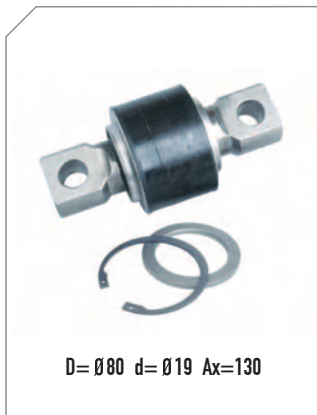

Ball Joint (kit)	
BERGKRAFT Kit No	BK2850721SP
Org. Kit Ref.No	81.43230.6043 MD-TF
MODEL	19.422