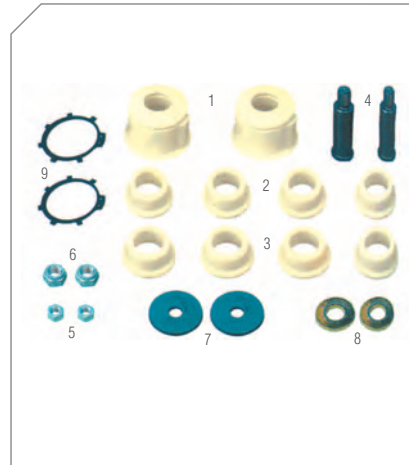

Stabilizer Repair Kit

BERGKRAFT Kit No	BK2884621SP
Org. Kit Ref.No	620 320 06 28
MODEL	MK 1722, MK 1726 NG 1635, NG 1922 NG 2233, NG 2636 NG 3333, SK 1729 SK 1831, SK 2435 SK 2544, SK 2629

Item No	Description	Quantity
1	387 323 02 85 Stabilizer Mounting	2
2	620 323 02 50 Bushing	4
3	000 323 21 50 Bushing	4
4	Bold	2
5	913004 012008 Lock Nut	2
6	913004 016005 Lock Nut	2
7	387 323 01 52 Distance Washer	2
8	0007349 017002 Distance Washer	2
9	000983 068000 Circlip	2