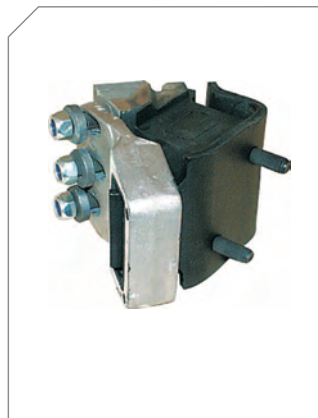

Engine Mounting	
BERGKRAFT Kit No	BK2953421SP
Org. Kit Ref.No	301 240 29 17
MODEL