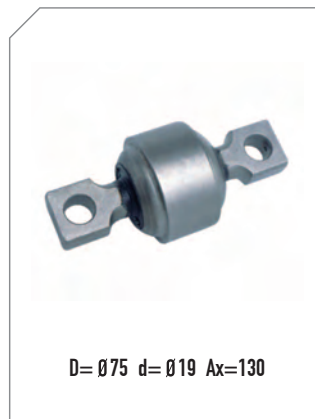

Stabilizer Bush	
BERGKRAFT Kit No	BK2853121SP
Org. Kit Ref.No	81.43271.0078 81.43271.0032
MODEL	16.281 19.281 19.321