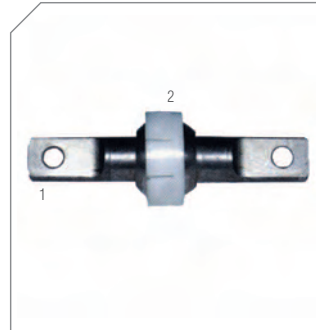

Pin	
BERGKRAFT Kit No	BK2879821SP
Org. Kit Ref.No	385 268 14 74 000 981 39 31
MODEL	

Joint Bearing	
BERGKRAFT Kit No	BK2879821SP
Org. Kit Ref.No	000 981 39 31 (Elges / Germany)
MODEL	

Rubber Metal Mounting	
BERGKRAFT Kit No	BK2871121SP
Org. Kit Ref.No	357 504 00 12
MODEL	2517, 2521 2524, 2622 LK/LN 2, NG 1017 NG 3250