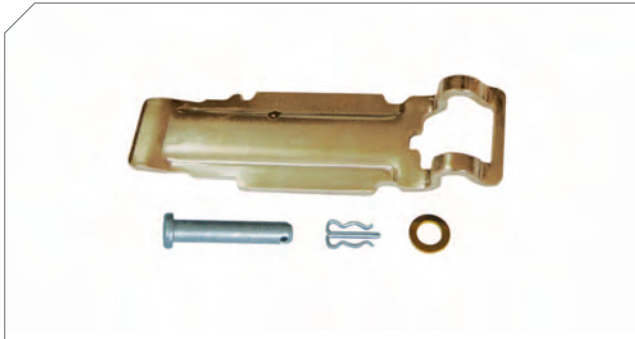

Caliper Ipat Retainer Repair Kit	
BERGKRAFT Kit No	BK1600301AS
Org. Kit Ref.No	II 19712004
Application	All SB 6..., SB 7..., SN 6..., SK 7... Series