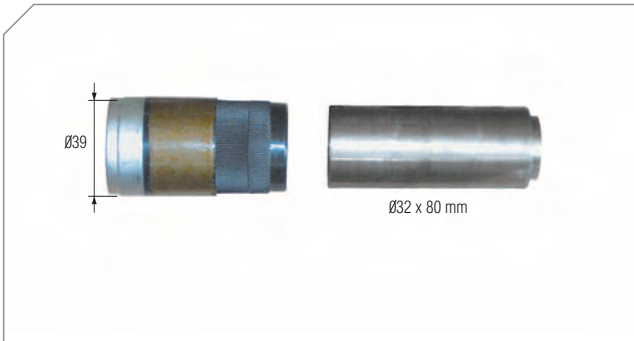

Photographed content is followed as closely as possible, but not guaranteed.

Caliper Caps & Pad Retainer Pins

BERGKRAFT Kit No **BK1600219AS**

Org. Kit Ref.No -

Application All SB..., SN... Series

Caliper Guide & Bush (Long)