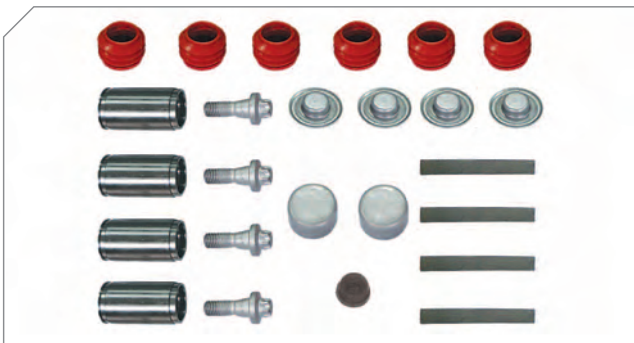

Caliper Guide & Seals Repair Kit

BERGKRAFT Kit No	BK1630104AS
Org. Kit Ref.No	91012
Application	MODUL X