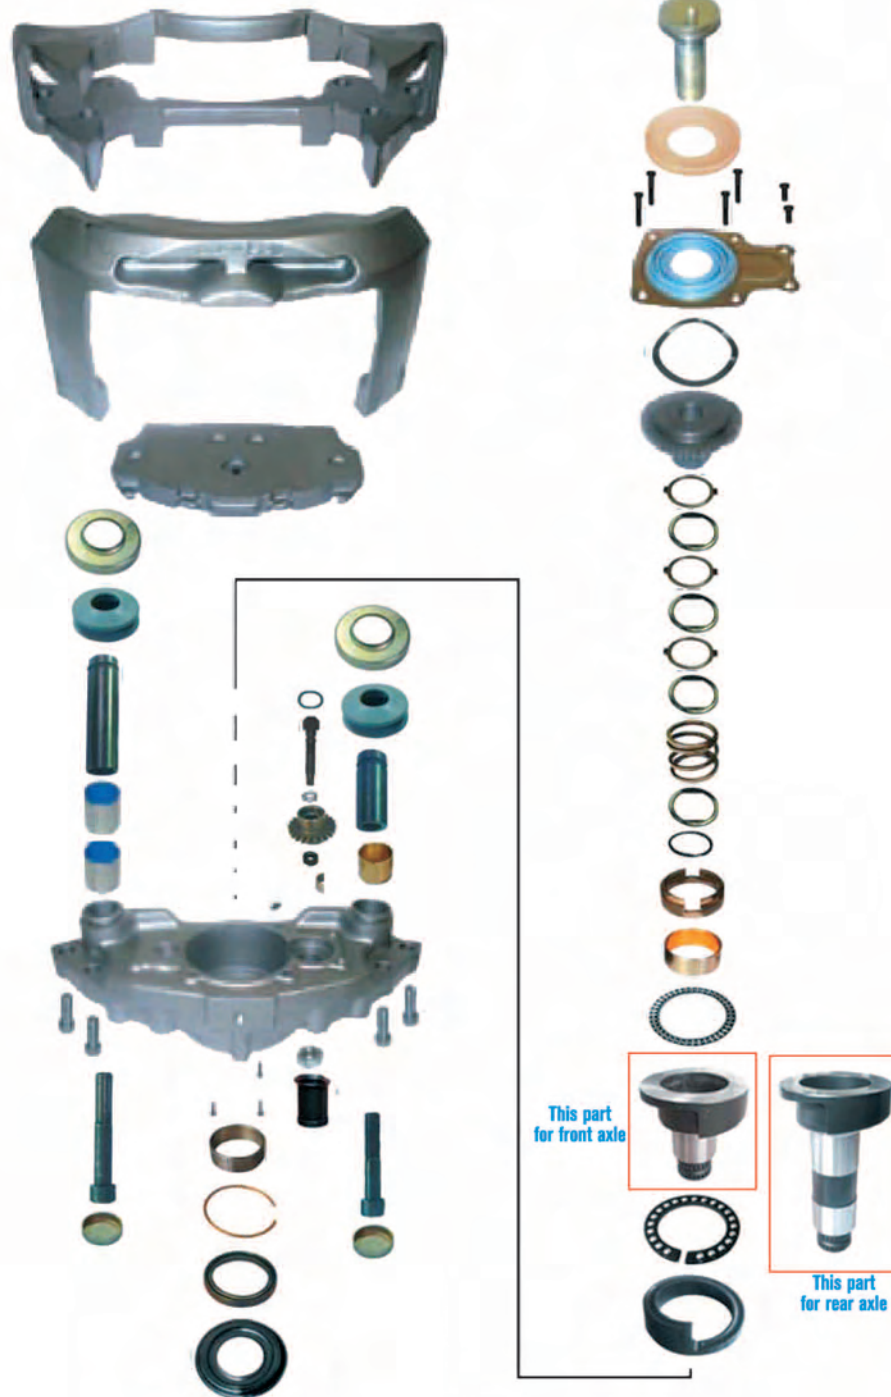

D3 Type Caliper Repair Kits

Photographed content is followed as closely as possible, but not guaranteed.