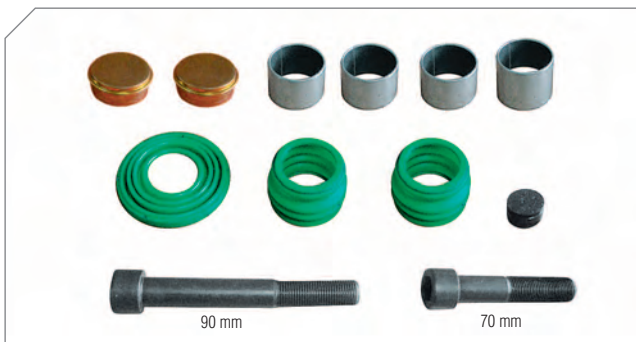

Caliper Seals & Boots Repair Kit

BERGKRAFT Kit No **BK1620007AS**

Org. Kit Ref.No 12 999 704

Application 40 175 062/63/64/65

Photographed content is followed as closely as possible, but not guaranteed.