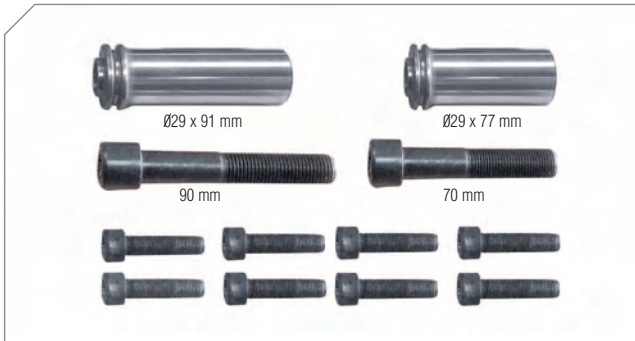

Caliper Guides & Screws Repair Kit

BERGKRAFT Kit No **BK1620009AS**

Org. Kit Ref.No -

Application
40 175 051/52
40 175 070/71