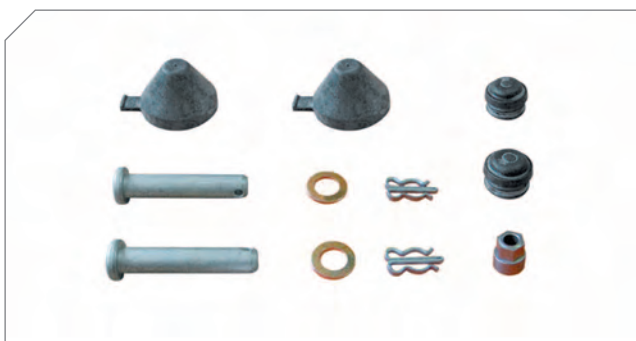

Caliper Caps & Pad Retainer Pins

BERGKRAFT Kit No **BK1600219AS**

Org. Kit Ref.No -

Application

All SB..., All SN... Series

Photographed content is followed as closely as possible, but not guaranteed.