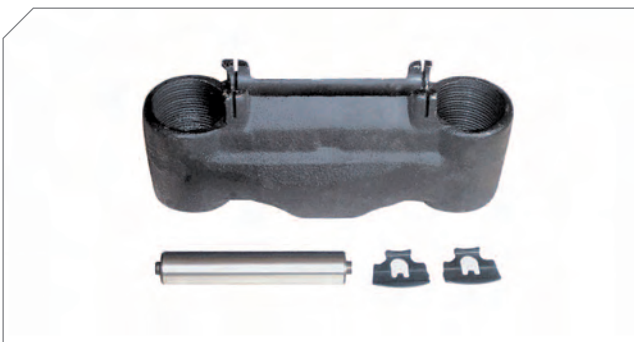

Caliper Bridge Assembly

BERGKRAFT Kit No	BK1600601AS
Org. Kit Ref.No	–
Application	SB 6..., SB 7..., SN 6..., SK 7..., SK... Series

Photographed content is followed as closely as possible, but not guaranteed.