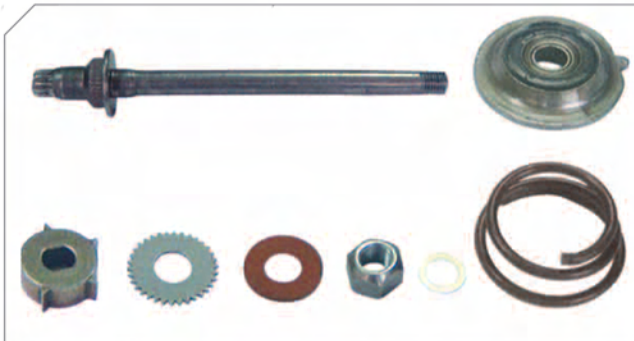

Caliper Adjusting Mechanism	
BERGKRAFT Kit No	BK1600403AS
Org. Kit Ref.No	–
Application	SN 5..., SB 6..., SB 7..., SN 6..., SN 7..., SK... Series