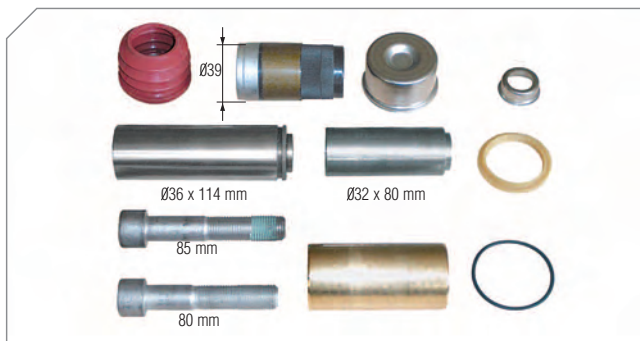

Caliper Guides & Seals Repair Kit

BERGKRAFT Kit No **BK1600202AS**

Org. Kit Ref.No K 000375

Application SB 6547, SB 6557, SB 7884, SB 7984
SB 7907, SB 7020, SB 7022

NEOPLAN,
IVECO Eurocargo,
Eurostar, SCANIA T14,
124, Irizar