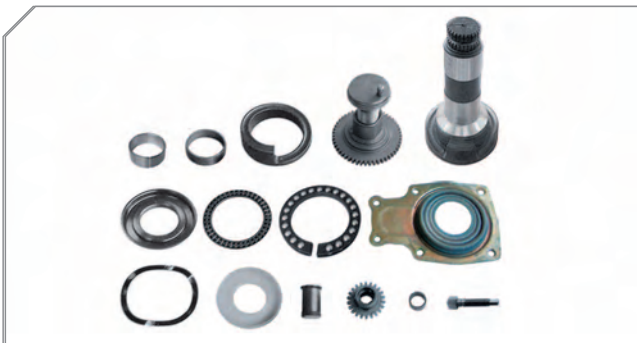

D3 Type Caliper Repair Kits

079

Caliper Repair Kit Rear (Left)

BERGKRAFT Kit No **BK1613103AS**

Org. Kit Ref.No -

Application LRG622

**MERCEDES 0350,
0403,0404
REAR**

Caliper Repair Kit Rear (Right)