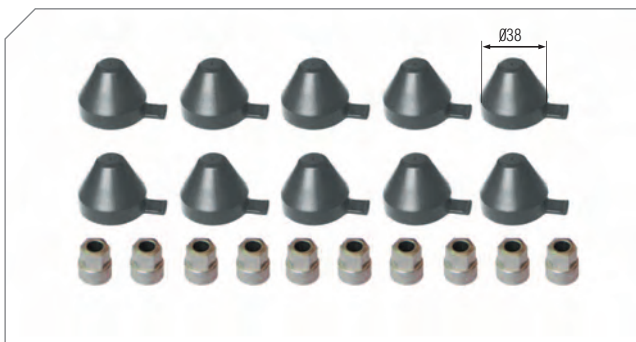

Set of Adjuster Cap

BERGKRAFT Kit No	BK1600231AS
Org. Kit Ref.No	K000029
Application	All SN 5..., SN 6..., SN 7..., NA 7... Series