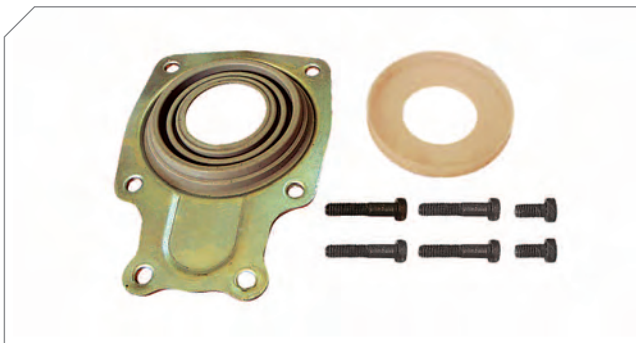

Caliper Cover & Boots	
BERGKRAFT Kit No	BK1613503AS
Org. Kit Ref.No	SJ1212
Application	LRG524/525/526/527/528/529/532/533/622/623