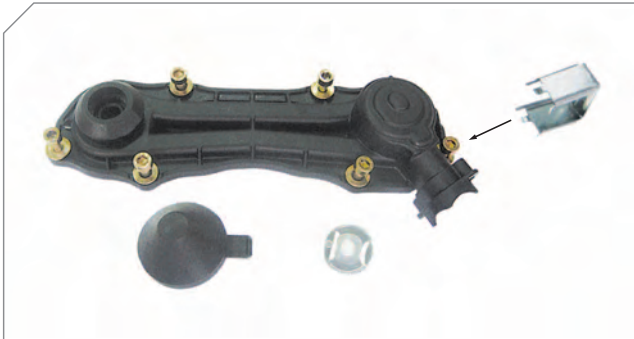

SB 6... / SB 7... Type Caliper Repair Kits

Caliper Sensor Cover With Clips (Plastic)

BERGKRAFT Kit No	BK1600907AS
Org. Kit Ref.No	—
Application	All SB 6..., SB 7..., SN 6..., SN 7... Series