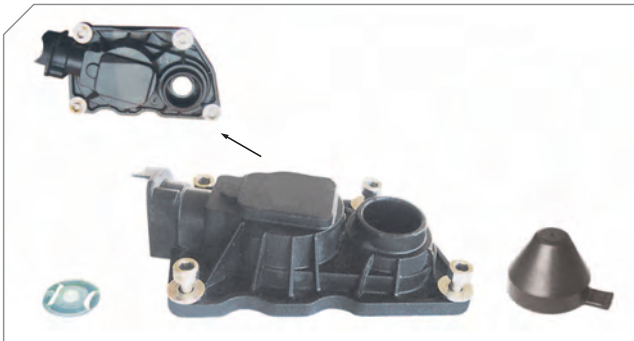

Caliper Sensor Cover (Plastic)

BERGKRAFT Kit No	BK1600903AS
Org. Kit Ref.No	–
Application	All SB 5..., SN 5... Series