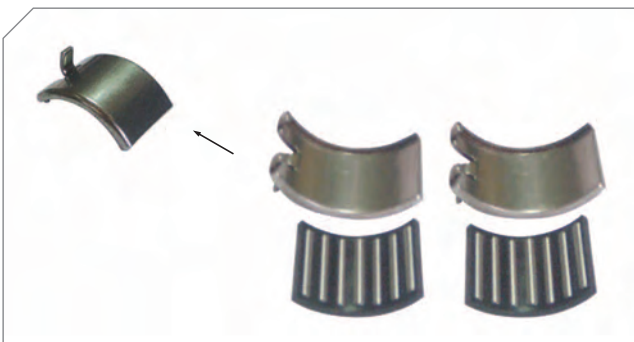

Caliper Roller Bearing

BERGKRAFT Kit No **BK1600703AS**

Org. Kit Ref.No -

Application SN 5... Series

Photographed content is followed as closely as possible, but not guaranteed.