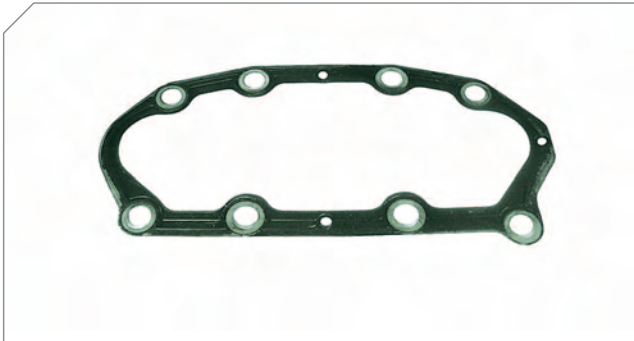

Caliper Cover Plate Gasket

BERGKRAFT Kit No **BK1615901AS**

Org. Kit Ref.No -

Application LRG 598/599