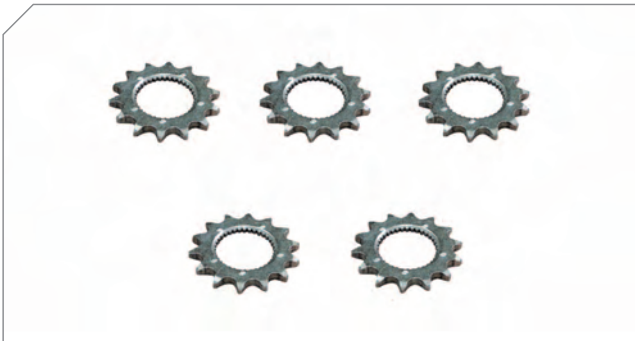

Caliper Gear Wheel Adjuster Mechaim

BERGKRAFT Kit No	BK1601201AS
Org. Kit Ref.No	–
Application	All SB..., All SN... Series