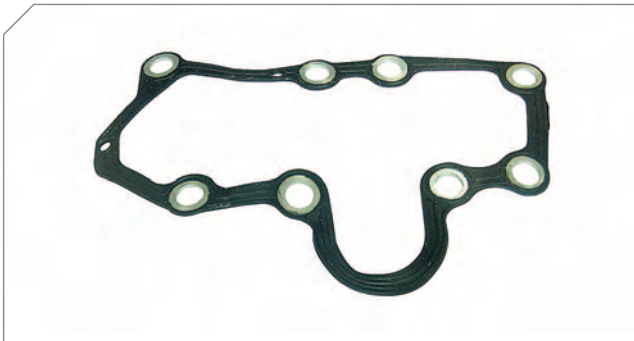

Photographed content is followed as closely as possible, but not quaranteed.

Caliper Cover Plate Gasket

BERGKRAFT Kit No **BK1615901AS**

Org. Kit Ref.No -

Application LRG 598/599

Caliper Cover Plate Gasket