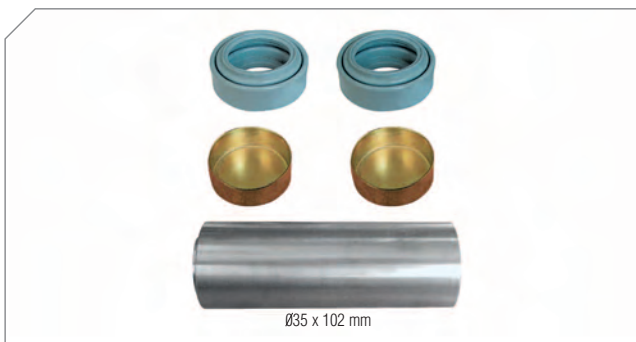

Caliper Guides & Dust Cover Repair Kit

BERGKRAFT Kit No **BK1615003AS**

Org. Kit Ref.No -

Application -