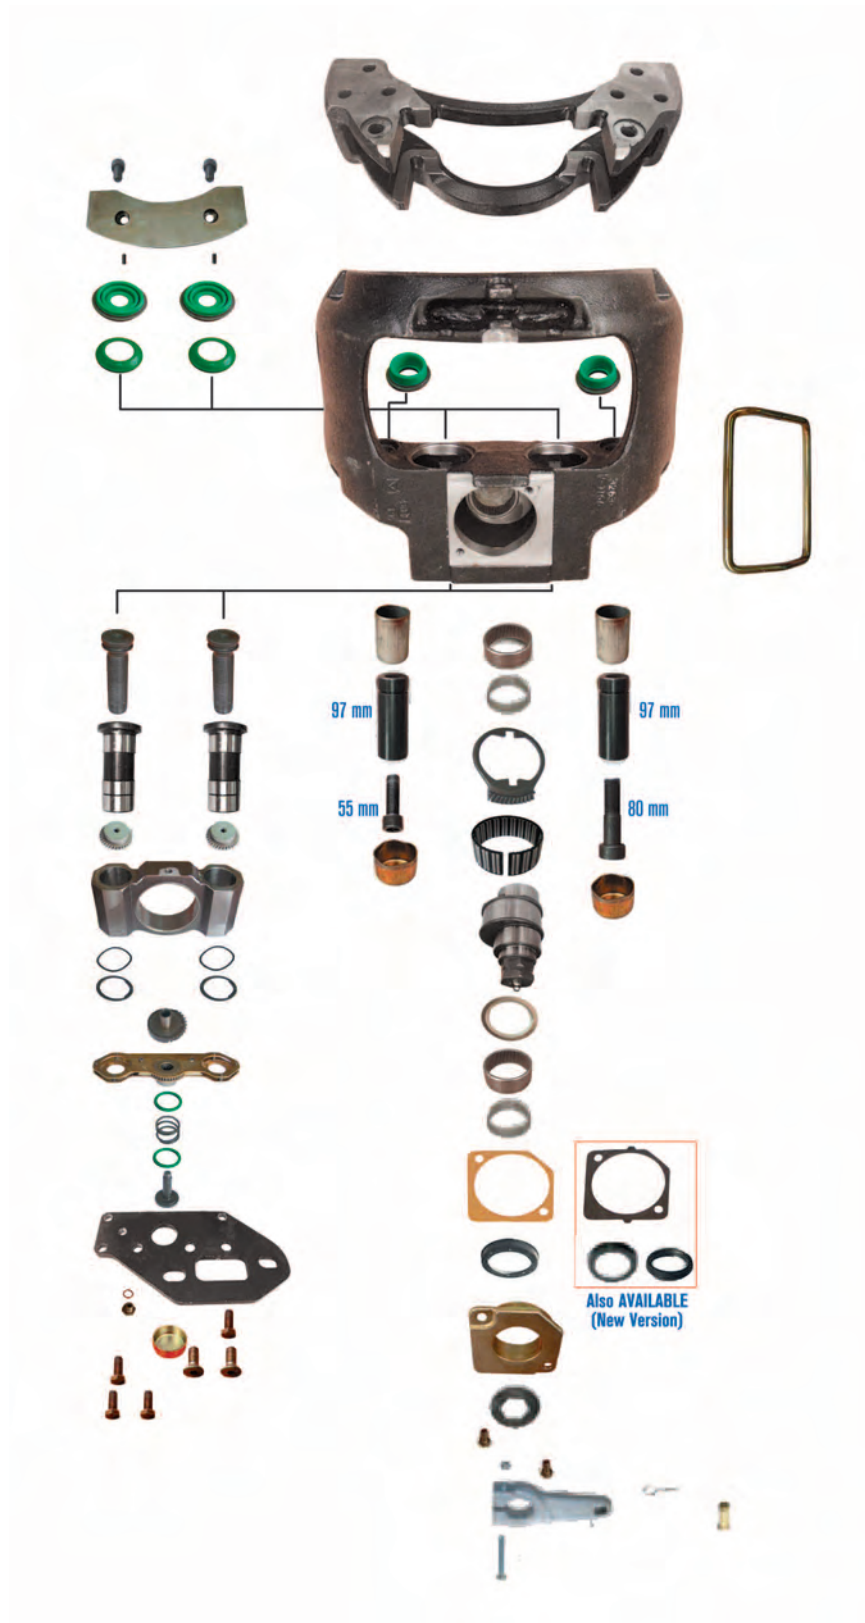

DX 195 Type Caliper

Photographed content is followed as closely as possible, but not guaranteed.