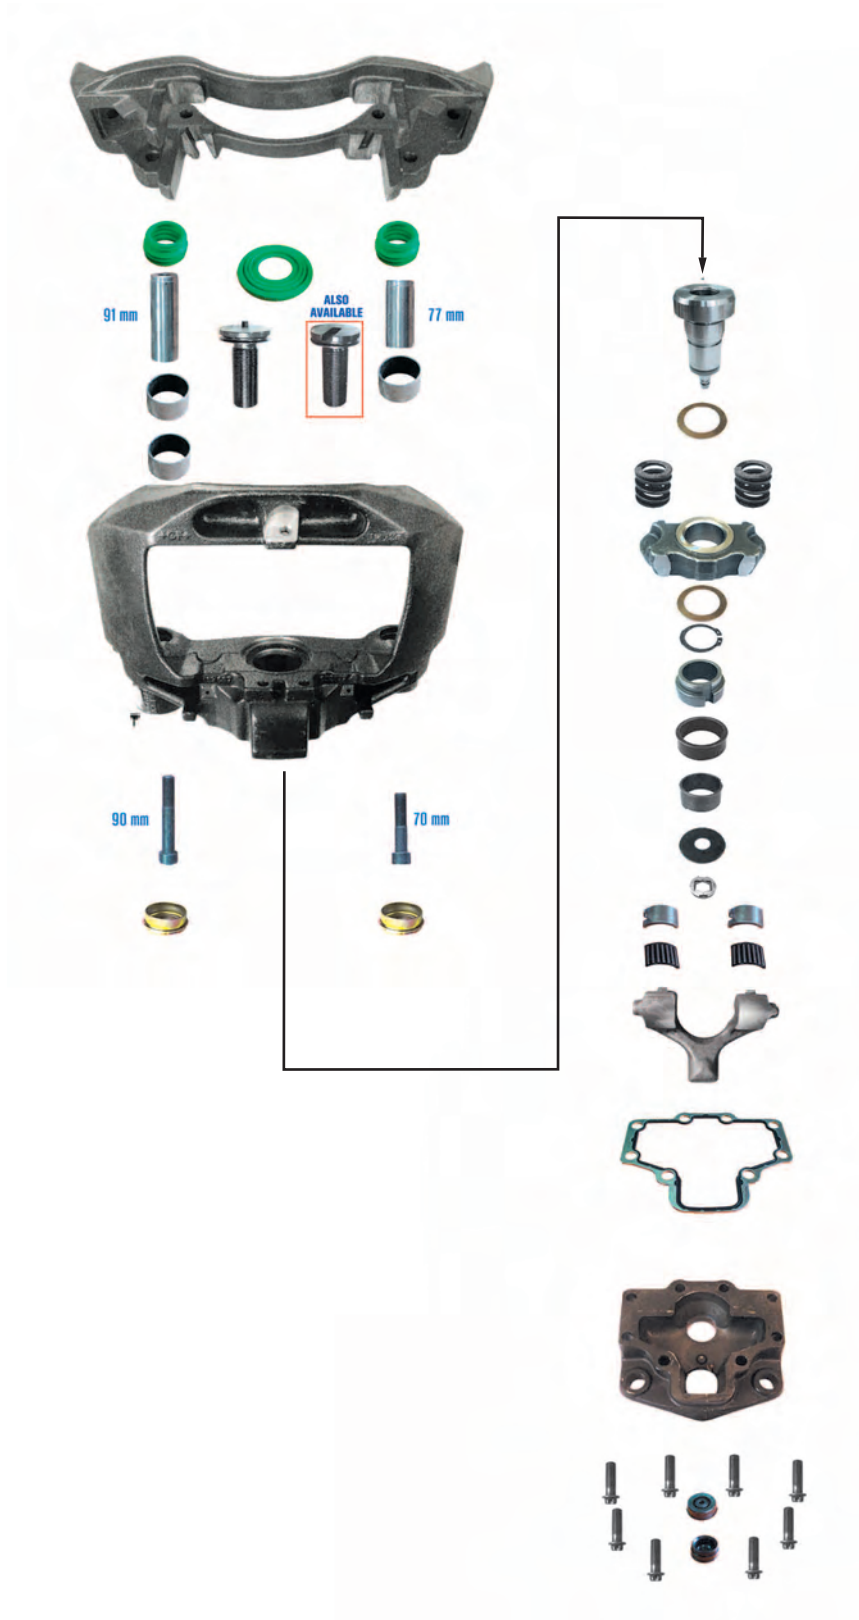

Org. Kit Ref.No SJ4061

Application LRG554/555/594/595

Photographed content is followed as closely as possible, but not guaranteed.

air brake & clutch systems

17.5", 19.5", 22.5" Type

Caliper Repair Kits

17,5" Type Caliper