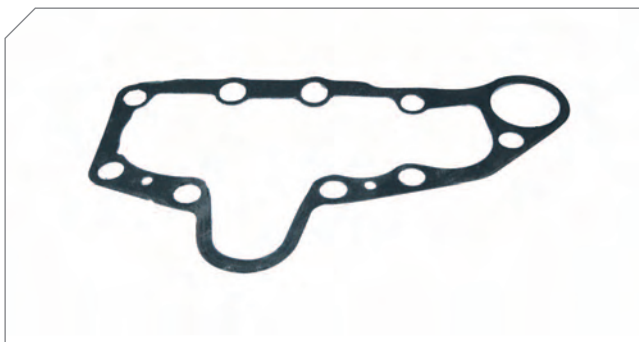

Caliper Cover Plate Gasket

BERGKRAFT Kit No	BK1612902AS
Org. Kit Ref.No	–
Application	

Photographed content is followed as closely as possible, but not guaranteed.