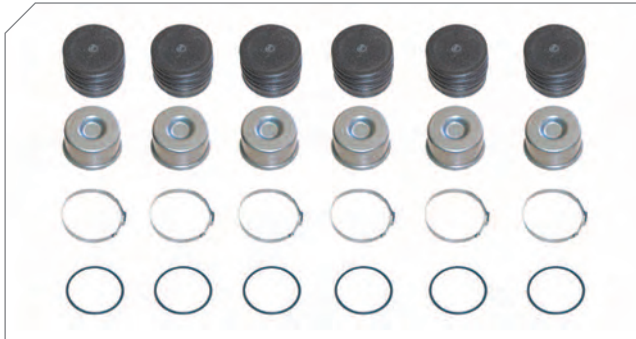

SN 6.../ SN 7.../ SB 6.../ SN 7... Type Caliper Repair Kits

043

Caliper Outer Boots and Steelcaps Repair Kit

BERGKRAFT Kit No **BK1600206AS**

Org. Kit Ref.No K 001301

Application All SB..., SN... Series