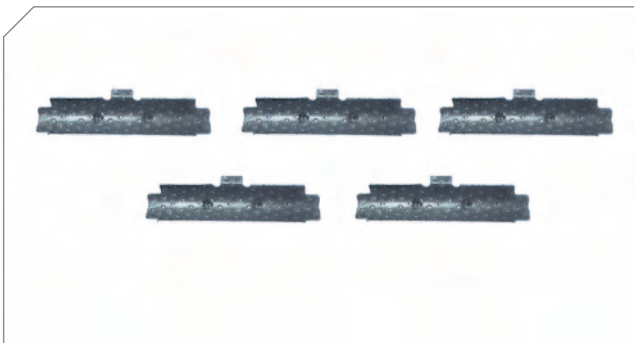

Caliper Lever Bearing

BERGKRAFT Kit No	BK1601401AS
Org. Kit Ref.No	–
Application	All SB 6..., SB 7..., SN 6..., SK 7... Series