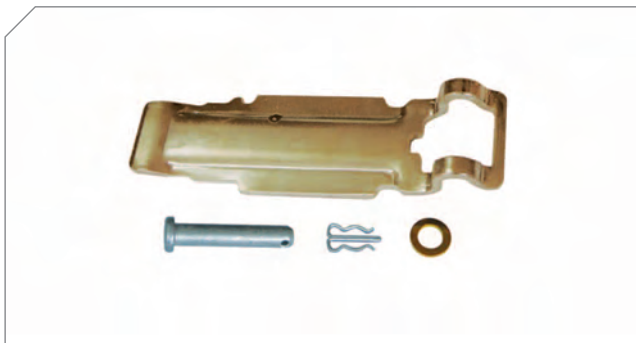

029

Caliper Guides & Seals Repair Kit

BERGKRAFT Kit No	BK1600236AS
Org. Kit Ref.No	II 39769F0062
Application	SB 65..., SB 71..., SB 75..., SB 76..., SB 77..., SB 78..., SB 79...

Set of Adjuster Cap

BERGKRAFT Kit No	BK1600229AS
Org. Kit Ref.No	K000945
Application	SB 5..., SB 6..., SB 7... Series