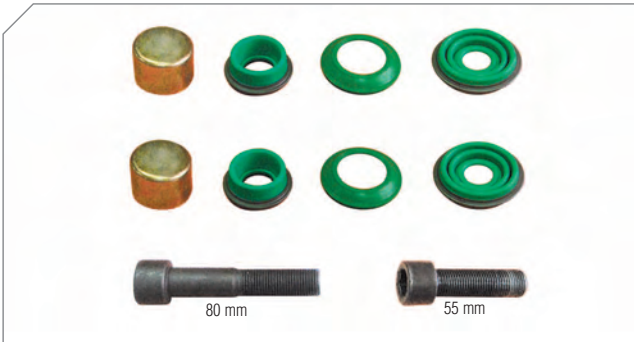

DX 195 Type Caliper

Photographed content is followed as closely as possible, but not guaranteed.

DX 195 Type Caliper Repair Kits

069

DX 195 SERIES CALIPERS DX195.51 / DX195.52		AXLE		BERGKRAFT REPAIR KITS
Vehicles	Models	Left	Right	
ROR	Axle (Trailer) 19.5" Wheel	DX.195.51	DX.195.52	BK1610201AS..... to 6117