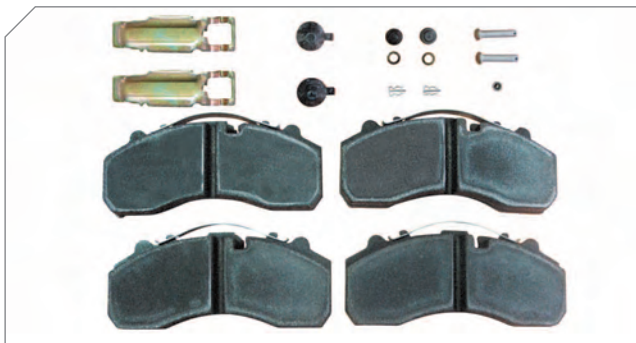

Org. Kit Ref.No K 001301

Application All SB..., SN... Series

Caliper Pad Kit

BERGKRAFT Kit No **BK1600210AS**

Org. Kit Ref.No II 18022/0062

Application All SB 7..., SN 7... Series

Caliper Pad Kit

BERGKRAFT Kit No **BK1600211AS**