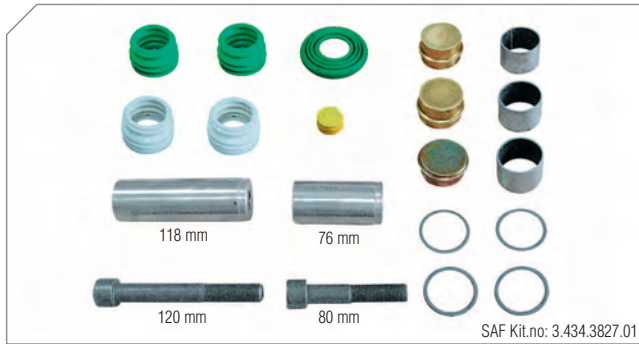

19,5" Type Caliper Repair Kits

19.5" TYPE CALIPERS		AXLE		BERGKRAFT REPAIR KITS
Vehicles	Models	Left	Right	
DAF - LEYLAND	LF 55 (12 to Ton) (00 to 03)	40 195 007	40 195 008	BK1620001AS BK1620202AS BK1620002AS BK1620301AS BK1620003AS BK1620401AS BK1620004AS BK1620501AS BK1620101AS BK1620601AS BK1620201AS BK1620602AS
	LF 55 (12 to Ton) (03+)	40 195 043	40 195 044	
SAF	19" Wheels, Front Axle	40 195 017	40 195 018	
		40 195 037	40 195 038	

Caliper Guides & Seals Repair Kit	
BERGKRAFT Kit No	BK1620001AS
Org. Kit Ref.No	-
Application	40 195 001, 40 195 002, 40 195 003, 40 195 004, 40 195 015, 40 195 024, 40 195 017, 40 195 020, 40 195 027, 40 195 030, 40 195 035, 40 195 038 40 195 043, 40 195 044, 40 225 007, 40 225 008 40 225 015, 40 225 016