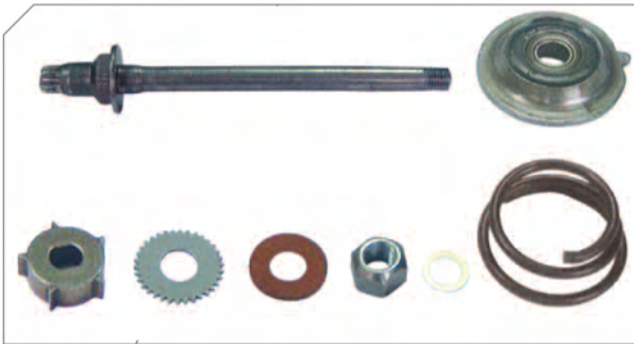

Caliper Adjusting Mechanism

BERGKRAFT Kit No	BK1600403AS
Org. Kit Ref.No	–
Application	SN 5..., SB 6..., SB 7..., SN 6..., SN 7..., SK... Series