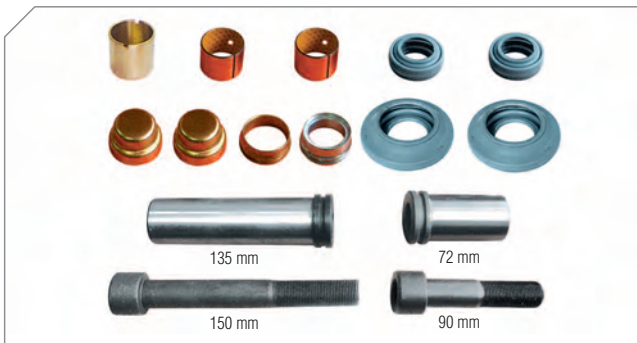

Caliper Guides & Bushes Repair Kit	
BERGKRAFT Kit No	BK1612002AS
Org. Kit Ref.No	-
Application	LRG 542/543/570/571/576/577/586/587/588/589/616/617/632/633/ 642/643/752/753/ LUCAS KJ47/JJ47