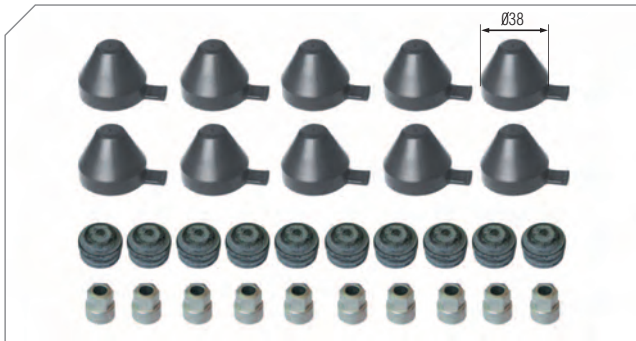

SB 5... / SN 5... Type Caliper Repair Kits

011

Set of Adjuster Cap

BERGKRAFT Kit No	BK1600229AS
Org. Kit Ref.No	K000945
Application	SB 5..., SB 6..., SB 7... Series