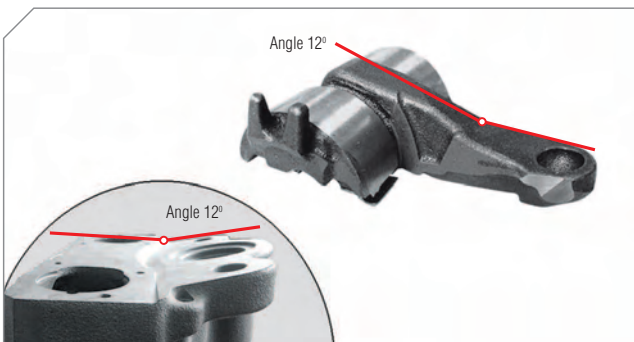

Caliper Sensor Cover With Clips (Plastic)

BERGKRAFT Kit No	BK1600907AS
Org. Kit Ref.No	–
Application	All SB 6..., SB 7..., SN 6..., SK 7... Series

Caliper Lever (Angle 12°)

BERGKRAFT Kit No	BK1601001AS
Org. Kit Ref.No	–
Application	All SB 6..., SB 7..., SN 6..., SK 7... Series