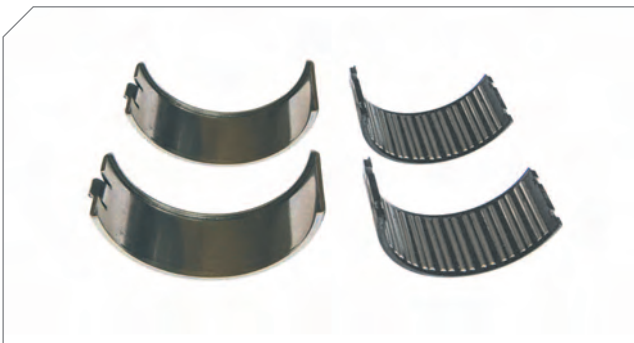

Caliper Roller Bearing

BERGKRAFT Kit No **BK1600702AS**

Org. Kit Ref.No -

Application SB 5..., SB 65..., SB 71..., SB 75..., SB 76..., SB 77..., SB 78..., SB 79..., SN 5... Series