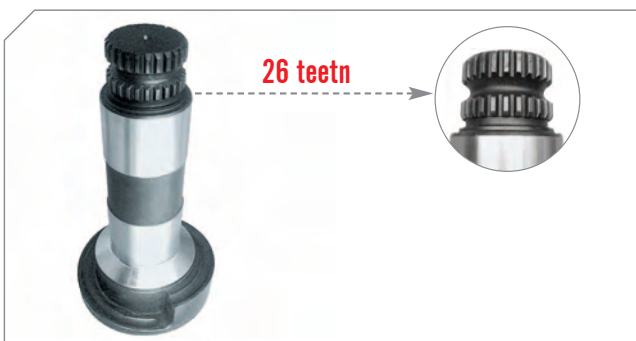

Caliper Shaft Long (Right)

BERGKRAFT Kit No BK1613204AS

Org. Kit Ref.No -

Application LRG623

Photographed content is followed as closely as possible, but not guaranteed.