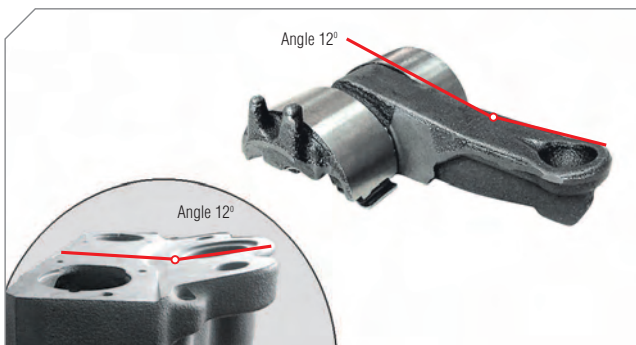

Caliper Lever (Angle 12°)

BERGKRAFT Kit No	BK1601004AS
Org. Kit Ref.No	–
Application	SB 6..., SB 7..., SN 6..., SK 7..., SK... Series