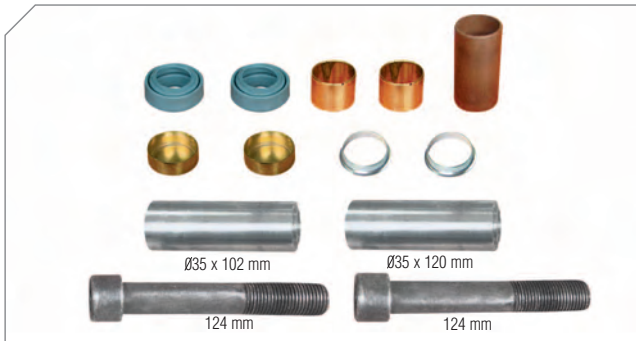

Caliper Guides & Seals Repair Kit

BERGKRAFT Kit No **BK1615001AS**

Org. Kit Ref.No MCK 1118

Application LRG598/599