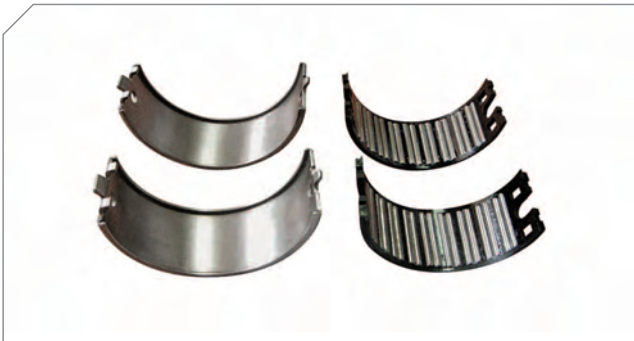

Photographed content is followed as closely as possible, but not guaranteed.

SB 5... / SN 5... Type Caliper Repair Kits

013

Caliper Bridge Assembly

BERGKRAFT Kit No **BK1600607AS**

Org. Kit Ref.No -

Application All SB 5..., All SN 5... Series