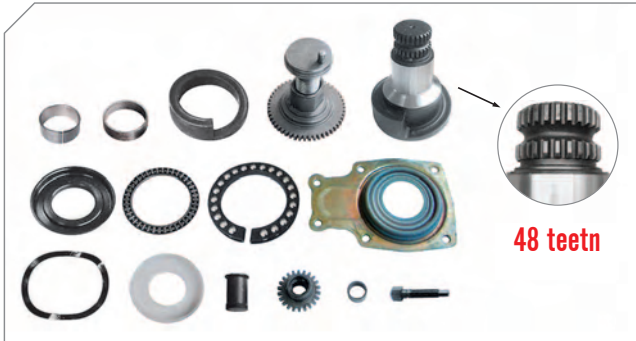

D3 Type Caliper Repair Kits

Caliper Repair Kit Front (Left)	
BERGKRAFT Kit No	BK1613101AS
Org. Kit Ref.No	-
Application	LRG524/526

MAN F2000,
RENAULT Magnum,
Premium