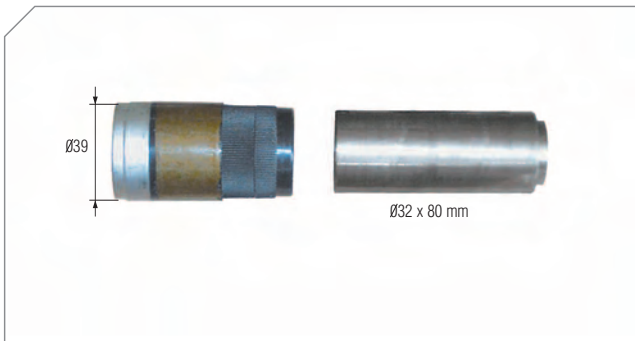

Org. Kit Ref.No -

Application

All SB..., All SN... Series

Photographed content is followed as closely as possible, but not guaranteed.

SB 6... / SB 7... Type Caliper Repair Kits

Caliper Guide & Bush

BERGKRAFT Kit No	BK1600220AS
Org. Kit Ref.No	—
Application	SB 7648, SB 7666, SB 6506, SB 7108, SB 7122, SB 7132, SB 7126, SB 7136, SB 7586, SB 7596, SB 7676, SB 7785, SB 7795, SB 7840, SB 7850, SB 7859, SB 7869