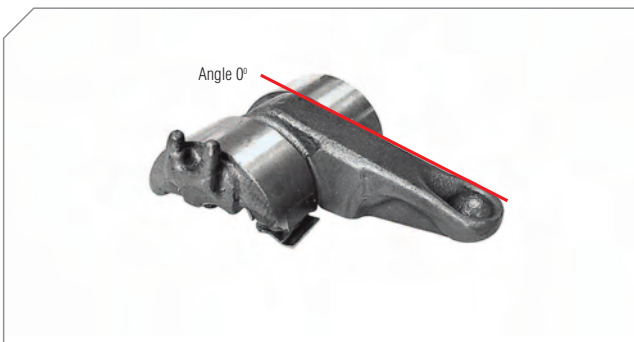

Caliper Lever (Angle 0°)

BERGKRAFT Kit No	BK161003AS
Org. Kit Ref.No	—
Application	SB 6..., SB 7..., SN 6..., SN 7..., SK... Series

Photographed content is followed as closely as possible, but not guaranteed.