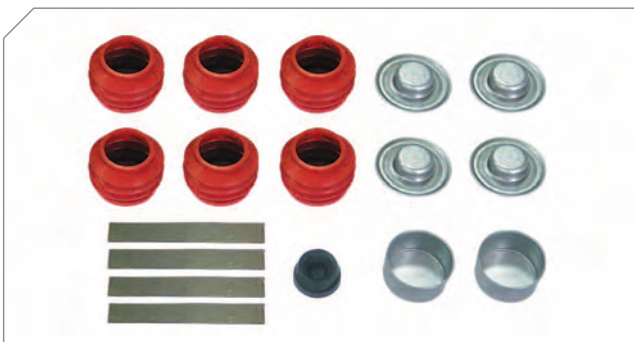

Caliper Boot & Caps

BERGKRAFT Kit No	BK1630105AS
Org. Kit Ref.No	91013
Application	MODUL X

Photographed content is followed as closely as possible, but not guaranteed.