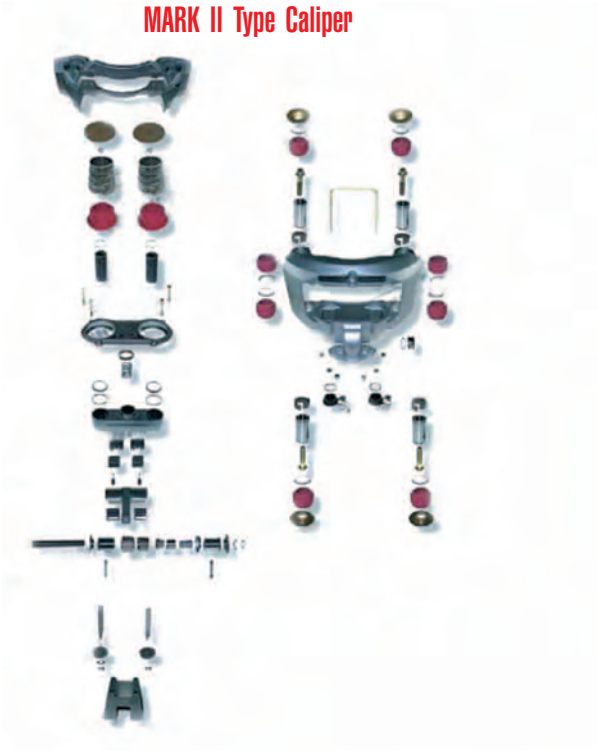

MARK II, MARK III, MARK IV, DB 22 Type Caliper Repair Kits

MARK II Type Caliper