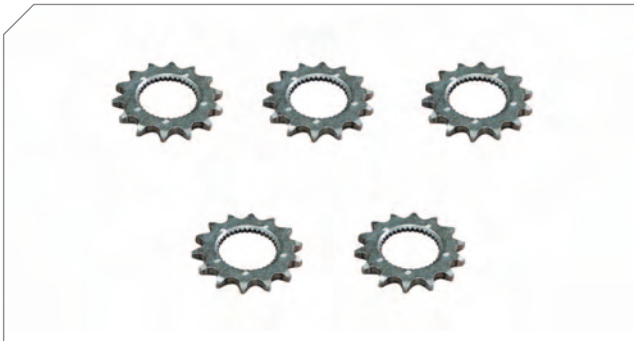

Caliper Lever

BERGKRAFT Kit No	BK1601005AS
Org. Kit Ref.No	–
Application	SK... Series

Photographed content is followed as closely as possible, but not quaranteed.

Caliper Bearing Shaft Calibration Nut

BERGKRAFT Kit No	BK1601101AS
Org. Kit Ref.No	–
Application	All SB..., All SN... Series