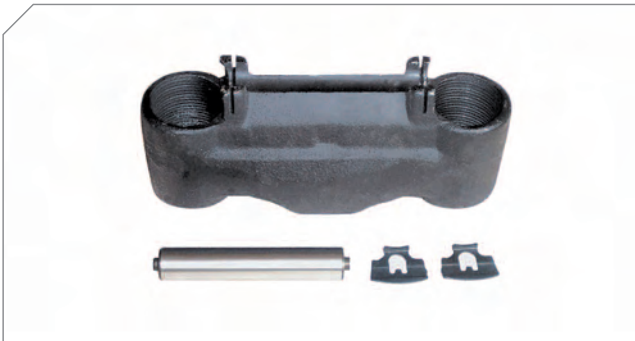

Caliper Bridge Assembly

BERGKRAFT Kit No	BK1600601AS
Org. Kit Ref.No	–
Application	SB 6..., SB 7..., SN 6..., SN 7..., SK... Series