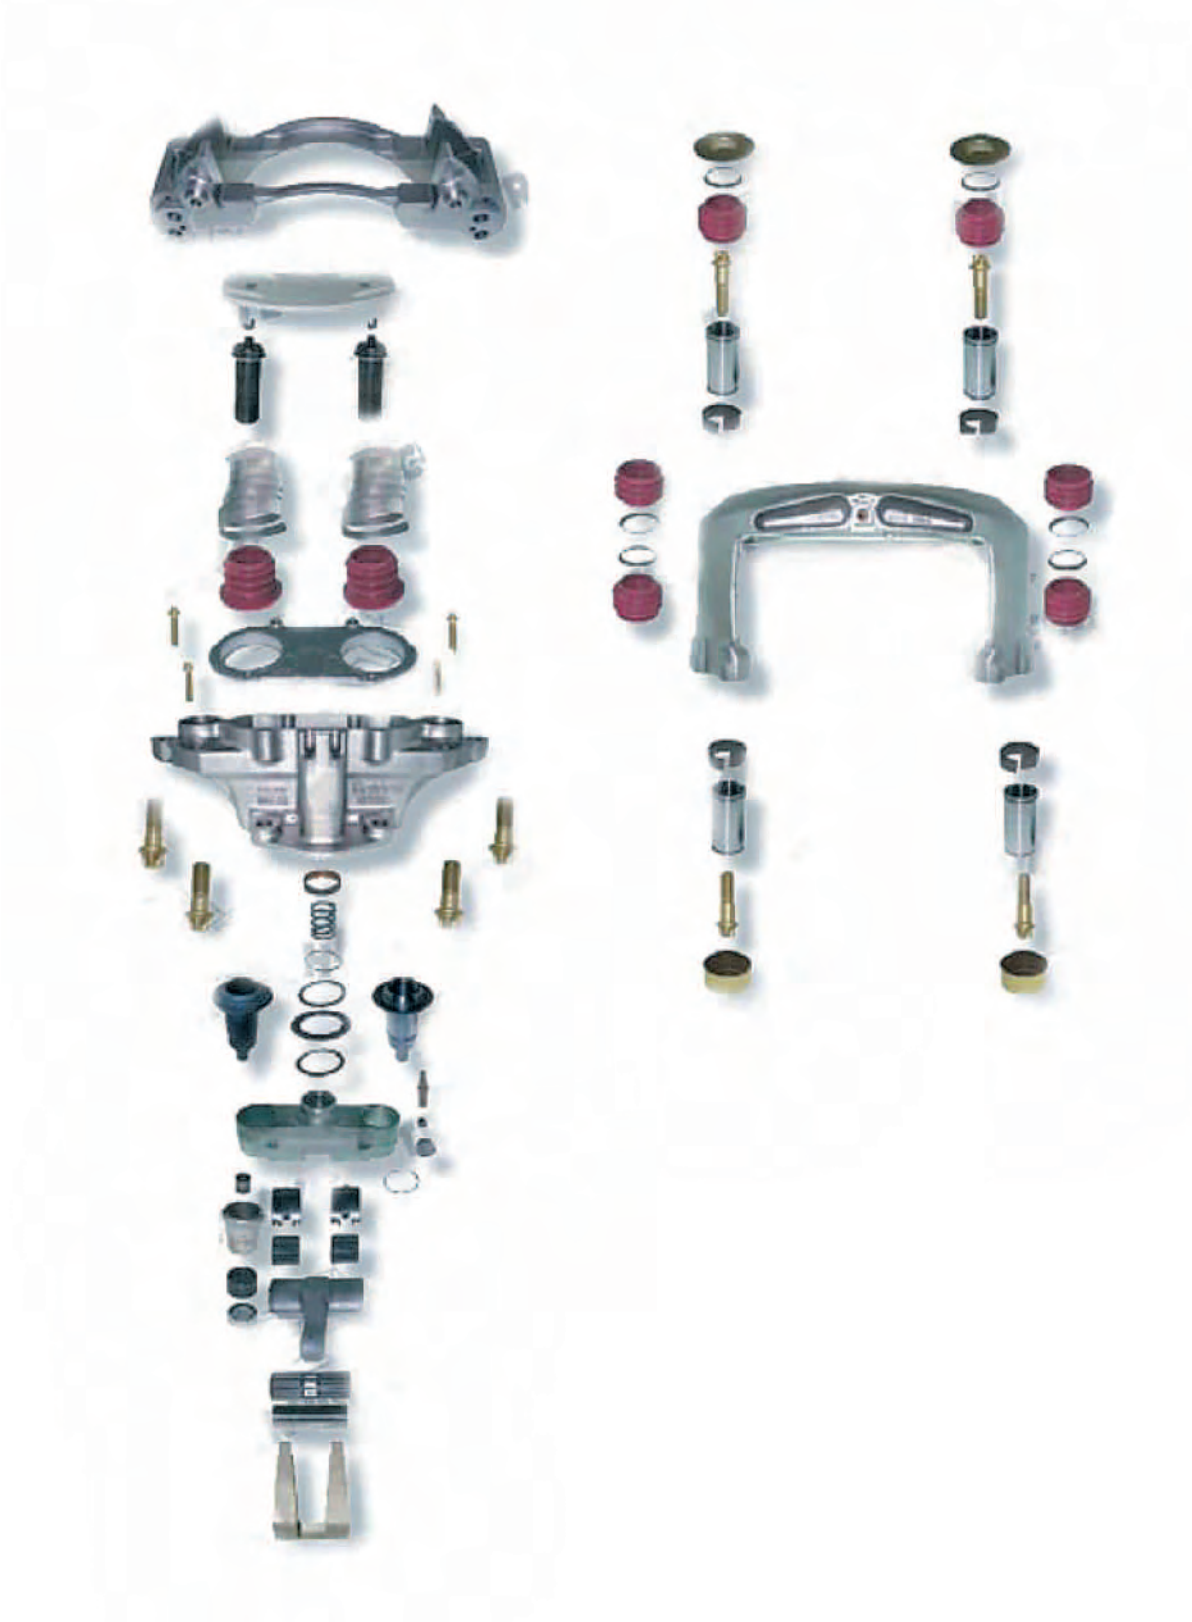

MODUL X Type Caliper

137

Photographed content is followed as closely as possible, but not guaranteed.