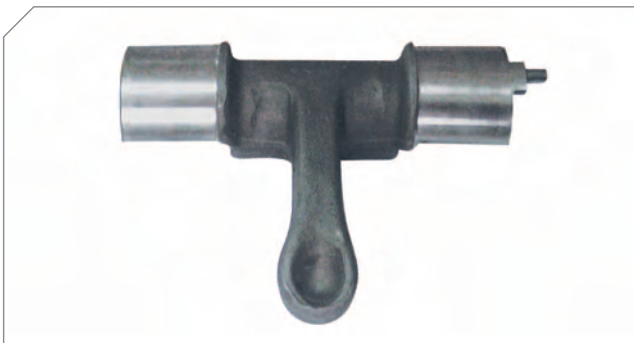

Caliper Lever (Left)

BERGKRAFT Kit No	BK1612801AS
Org. Kit Ref.No	–
Application	LRG 570/574/576/586/588/590/616/704