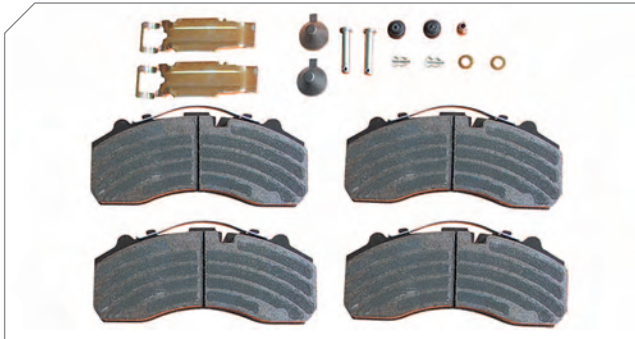

SB 6... / SB 7... Type Caliper Repair Kits

Brake Pad Kit

BERGKRAFT Kit No	BK1600210AS
Org. Kit Ref.No	II 18022/0062
Application	All SB 7..., SN 7... Series