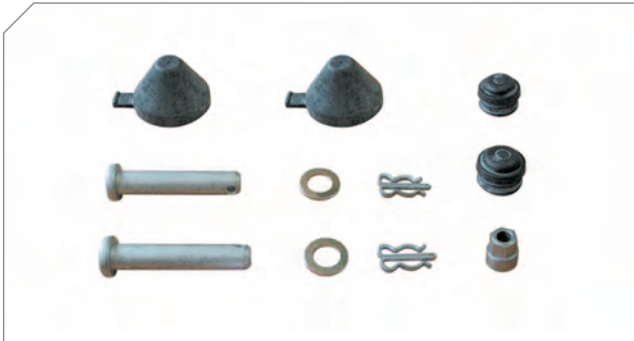

Photographed content is followed as closely as possible, but not guaranteed.

Caliper Caps & Pad Retainer Pins

BERGKRAFT Kit No **BK1600219AS**

Org. Kit Ref.No -

Application All SB..., SN... Series

Caliper Guide & Bush (Long)