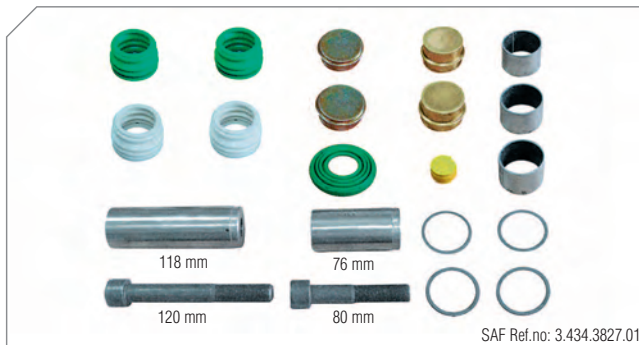

Caliper Guides & Seals Repair Kit	
BERGKRAFT Kit No	BK1620002AS
Org. Kit Ref.No	12 999 738
Application	40 195 001, 40 195 002, 40 195 003, 40 195 004, 40 195 015, 40 195 024, 40 195 017, 40 195 020, 40 195 027, 40 195 030, 40 195 035, 40 195 038 40 195 043, 40 195 044, 40 225 007, 40 225 008 40 225 015, 40 225 016