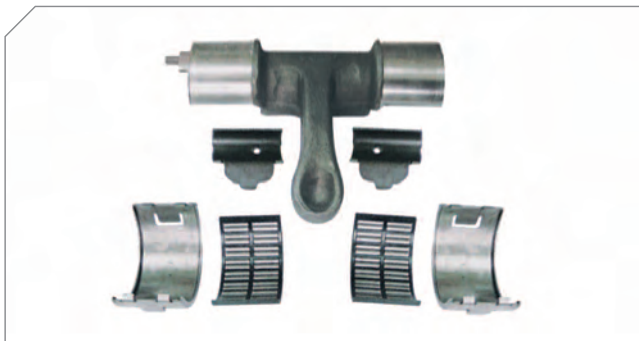

Caliper Lever (Right)

BERGKRAFT Kit No	BK1612804AS
Org. Kit Ref.No	–
Application	LRG 571/575/577/587/588/591/617/705