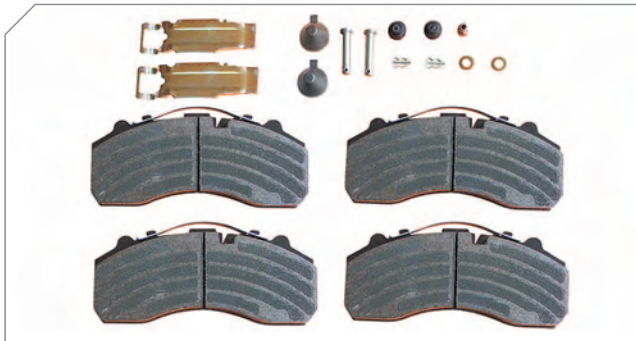

Caliper Pad Kit

BERGKRAFT Kit No **BK1600210AS**

Org. Kit Ref.No II 18022/0062

Application All SB 7..., SN 7... Series