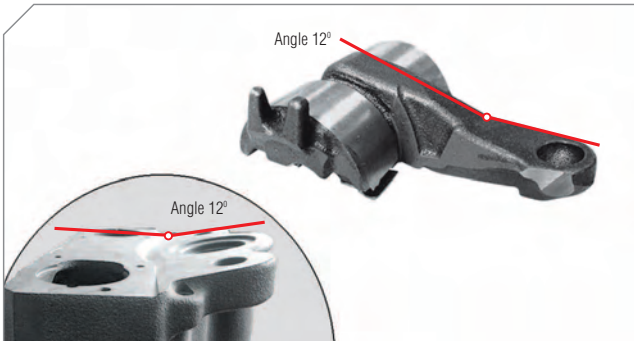

Caliper Lever (Angle 12°)

BERGKRAFT Kit No	BK1601001AS
Org. Kit Ref.No	—
Application	SB 6..., SB 7..., SN 6..., SN 7..., SK... Series