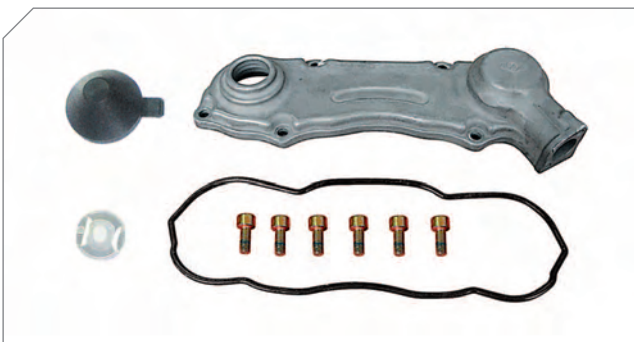

Caliper Sensor Cover (Aluminium)

BERGKRAFT Kit No	BK1600905AS
Org. Kit Ref.No	–
Application	–

Photographed content is followed as closely as possible, but not guaranteed.