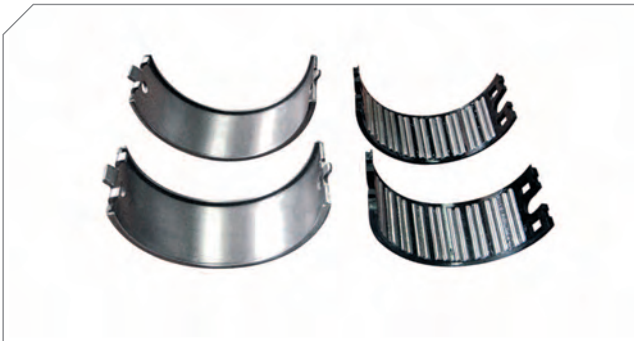

Photographed content is followed as closely as possible, but not guaranteed.

SN 6.../ SN 7.../ SB 6.../ SN 7... Type Caliper Repair Kits

049

Caliper Bridge Assembly-Pistons

BERGKRAFT Kit No	BK1600606AS
Org. Kit Ref.No	–
Application	SB 6..., SB 7..., SN 6..., SK 7..., SK... Series