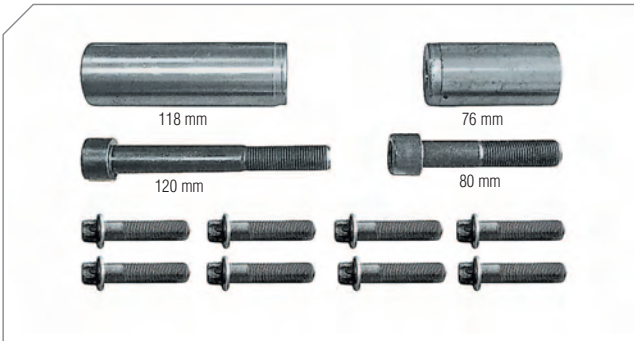

Photographed content is followed as closely as possible, but not guaranteed.

22,5" Type Caliper Repair Kits

127

Caliper Boots & Caps Repair Kit

BERGKRAFT Kit No BK1620004AS

Org. Kit Ref.No -

Application 40 195 ...
40 225 ...