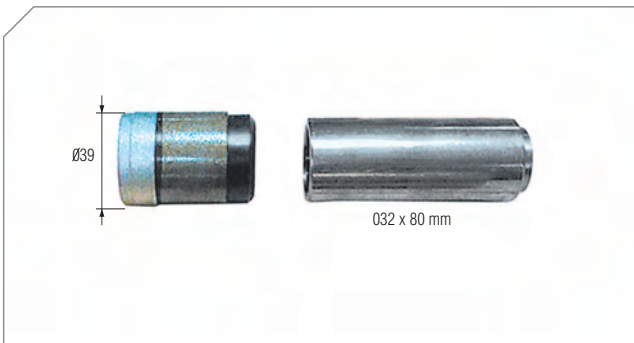

Caliper Guide & Bush (Long)

BERGKRAFT Kit No **BK1600224AS**

Org. Kit Ref.No -

Application SN 6508, SN 6518, SN 6504, SN 6514, SN 6548, SN 6558, SN 7020, SN 7030, SN 7021, SN 7031, SN 7022, SN 7032, SN 7060, SN 7070, SN 7... Series