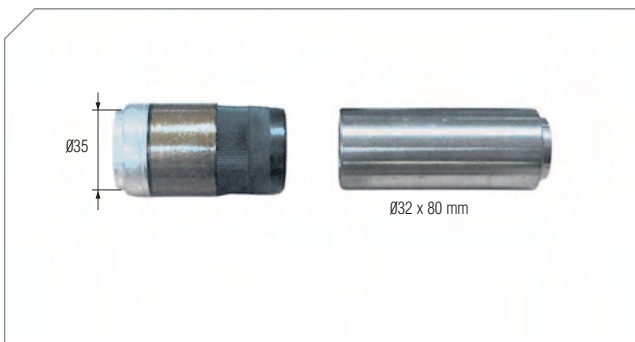

Caliper Guide & Bush

BERGKRAFT Kit No	BK1600222AS
Org. Kit Ref.No	—
Application	SB 7122, SB 7132, SB 7126, SB 7136, SB 7586, SB 7596, SB 7666, SB 7676, SB 7785, SB 7795, SB 7840, SB 7850, SB 7859, SB 7869