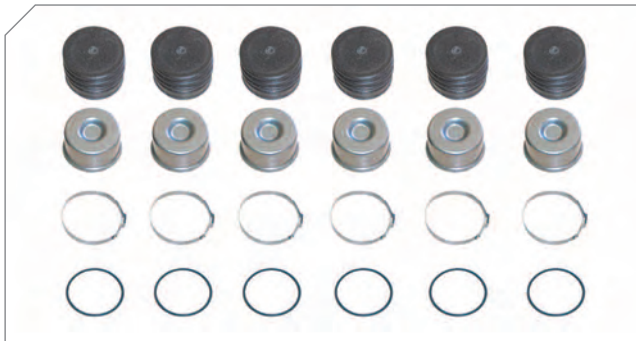

SB 6... / SB 7... Type Caliper Repair Kits

025

Caliper Outer Boots and Steelcaps Repair Kit

BERGKRAFT Kit No **BK1600206AS**

Org. Kit Ref.No K 001301

Application All SB..., SN... Series