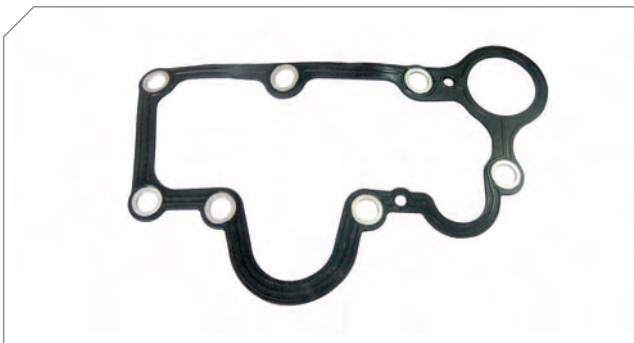

Caliper Cover Plate Gasket

BERGKRAFT Kit No **BK1615903AS**

Org. Kit Ref.No -

Application LRG560/561/648/649/650/651