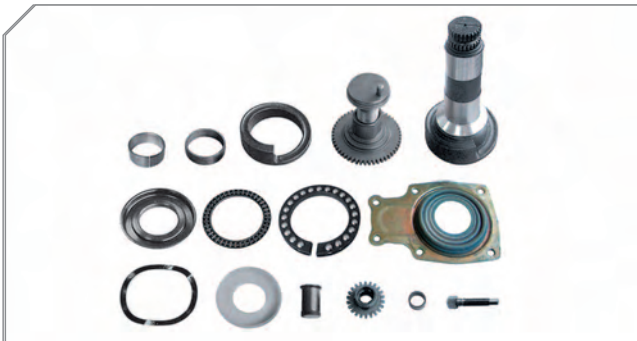

D3 Type Caliper Repair Kits

079

Caliper Repair Kit Rear (Left)

BERGKRAFT Kit No **BK1613103AS**

Org. Kit Ref.No -

Application LRG622

**MERCEDES 0350,
0403,0404
REAR**