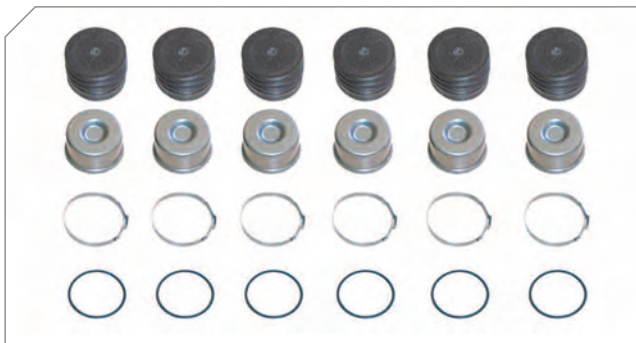

Application

SB 5..., SN 5... Series

Caliper Guides & Seals Repair Kit

BERGKRAFT Kit No **BK1600201AS**

Org. Kit Ref.No

Application

II 32809/0062

SB 5..., SB 65..., SB 71..., SB 75..., SB 76..., SB 77...