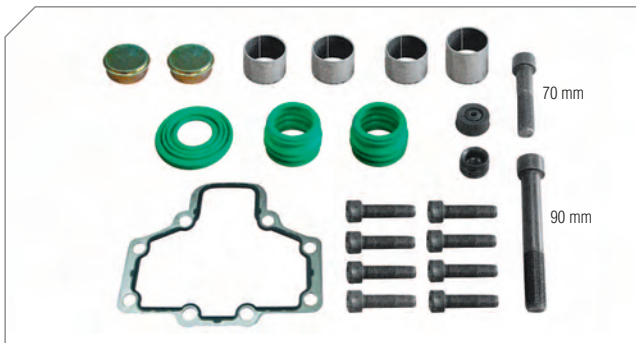

Caliper Seals & Boots Repair Kit

BERGKRAFT Kit No **BK1620006AS**

Org. Kit Ref.No 12 999 580

Application 40 175 025/26/27/28/49/50/51/52