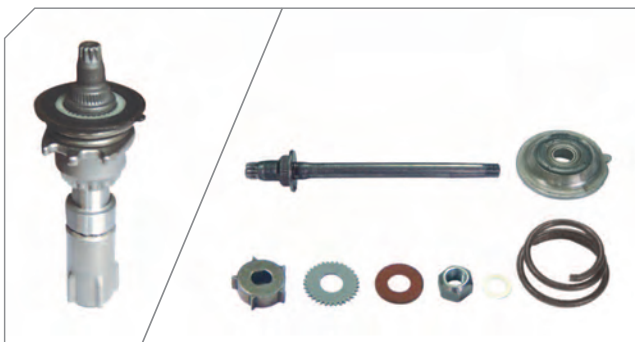

Caliper Adjusting Mechanism	
BERGKRAFT Kit No	BK1600403AS
Org. Kit Ref.No	-
Application	SB 6..., SB 7..., SN 6..., SK 7..., SK... Series

Photographed content is followed as closely as possible, but not guaranteed.