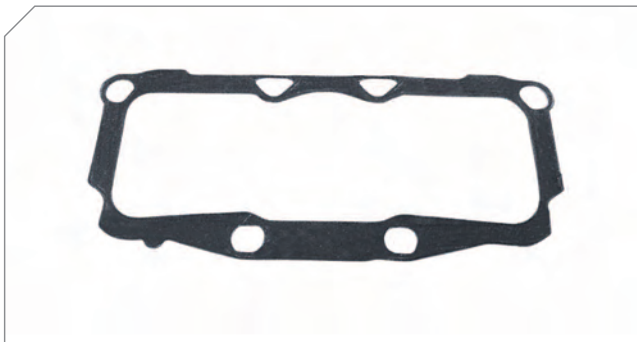

Caliper Cover Gasket	
BERGKRAFT Kit No	BK1617802AS
Org. Kit Ref.No	—
Application	—

Photographed content is followed as closely as possible, but not quaranteed.