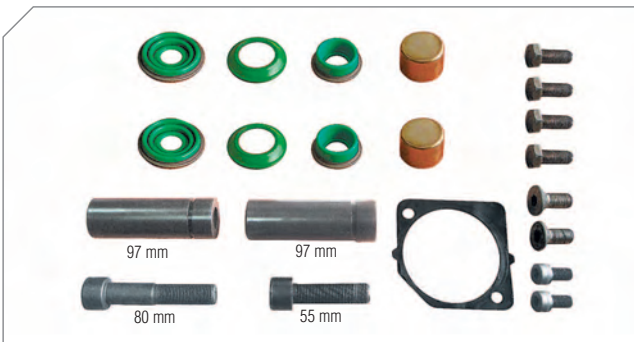

Caliper Complete Overhaul Repair Kit

BERGKRAFT Kit No **BK1610301AS**

Org. Kit Ref.No MCK1171

Application
DX.195.51
DX.195.52