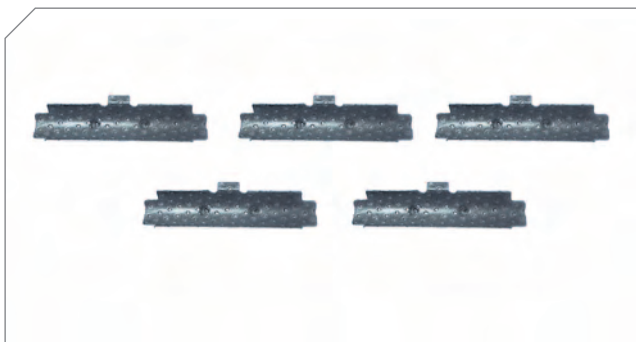

Caliper Lever Bearing

BERGKRAFT Kit No	BK1601201AS
Org. Kit Ref.No	–
Application	All SB 6..., SB 7..., SN 6..., SN 7... Series

Photographed content is followed as closely as possible, but not quaranteed.