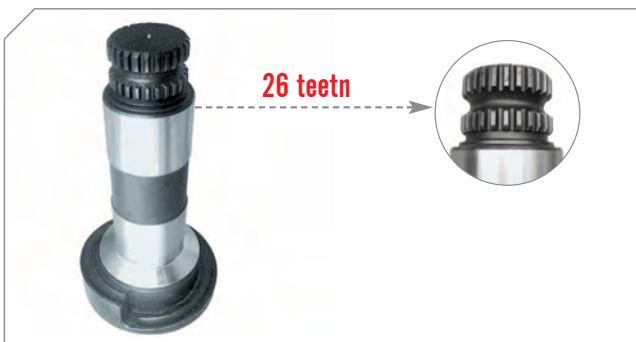

Caliper Shaft Short (Left)

BERGKRAFT Kit No BK1613203AS

Org. Kit Ref.No -

Application LRG524/526

Caliper Shaft Short (Right)

BERGKRAFT Kit No BK1613204AS

Org. Kit Ref.No -

Application LRG525/527