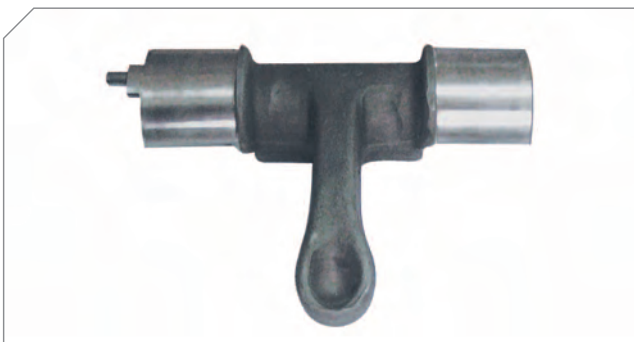

Caliper Lever (Right)

BERGKRAFT Kit No	BK1612802AS
Org. Kit Ref.No	–
Application	LRG 571/575/577/587/588/591/617/705

Photographed content is followed as closely as possible, but not quaranteed.