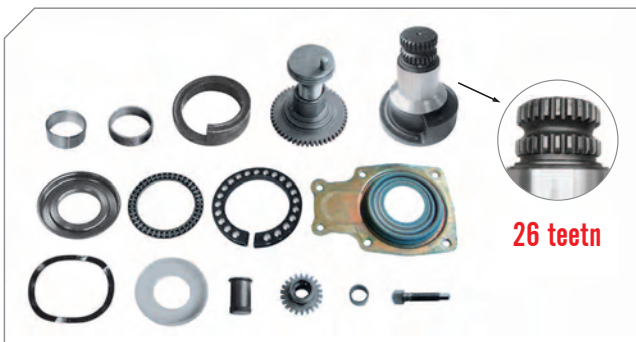

Caliper Repair Kit Front (Right)	
BERGKRAFT Kit No	BK1613106AS
Org. Kit Ref.No	-
Application	LRG529/533/563

MERCEDES 0350,
0403,0404
FRONT

Photographed content is followed as closely as possible, but not guaranteed.