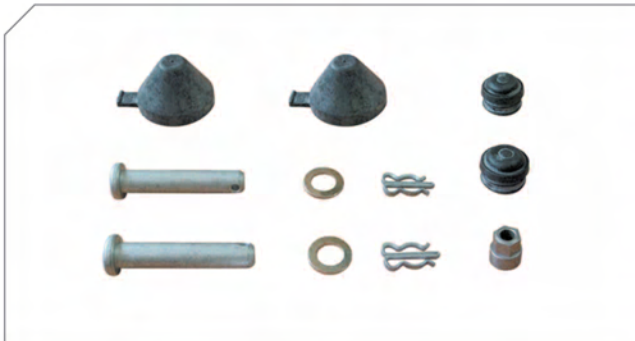

SB 5... / SN 5... Type Caliper Repair Kits

Caliper Rubber Bush Guidance Kit

BERGKRAFT Kit No **BK1600209AS**

Org. Kit Ref.No II 36847/0064

Application SB 5..., SB 65..., SB 71..., SB 75..., SB 76..., SB 77..., SB 78..., SB 79...