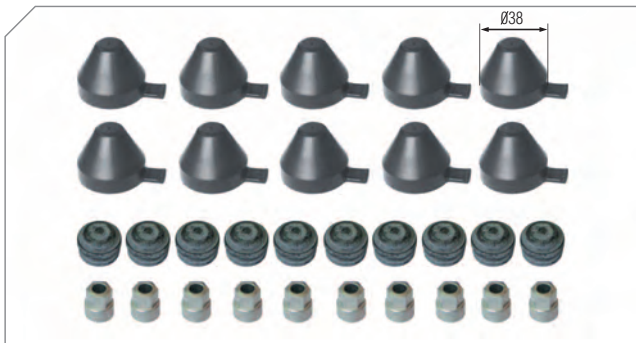

Set of Adjuster Cap

BERGKRAFT Kit No	BK1600229AS
Org. Kit Ref.No	K000945
Application	SB 5..., SB 6..., SB 7... Series