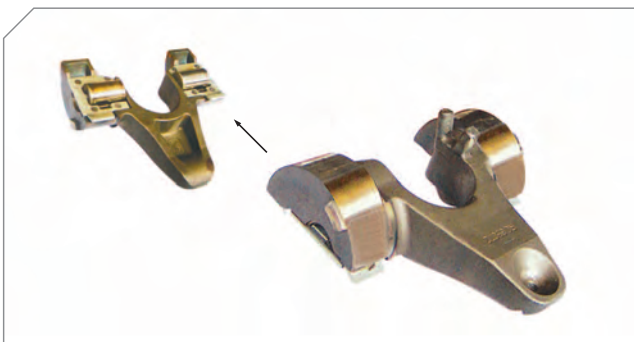

Caliper Lever

BERGKRAFT Kit No	BK1601006AS
Org. Kit Ref.No	–
Application	All SB 5..., SN 5... Series

Photographed content is followed as closely as possible, but not guaranteed.