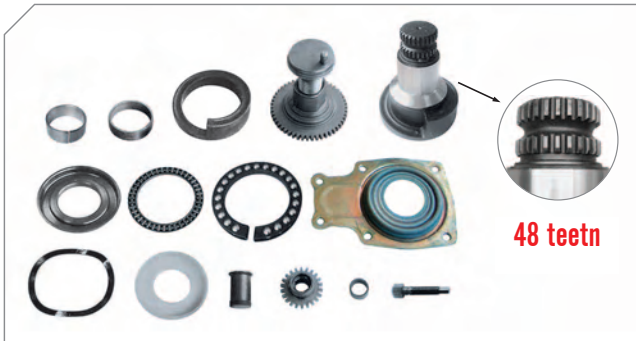

Caliper Repair Kit Front (Right)	
BERGKRAFT Kit No	BK1613102AS
Org. Kit Ref.No	-
Application	LRG525/527

MAN F2000,
RENAULT Magnum,
Premium