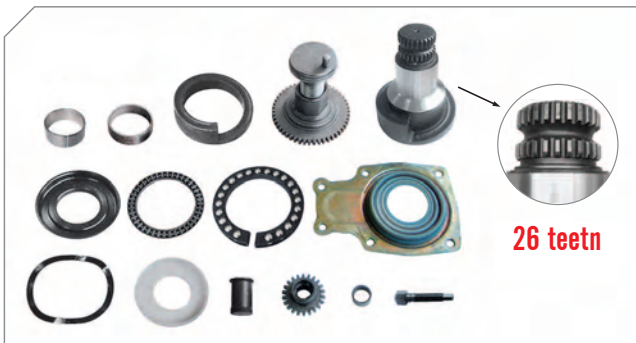

Caliper Repair Kit Front (Left)	
BERGKRAFT Kit No	BK1613105AS
Org. Kit Ref.No	-
Application	LRG528/532/562

MERCEDES 0350,
0403,0404
FRONT