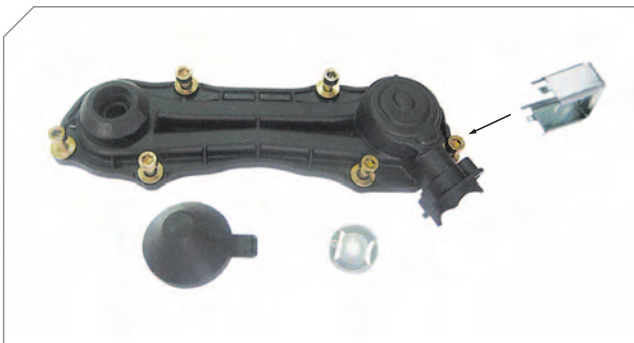

Caliper Sensor Cover With Clips (Plastic)

BERGKRAFT Kit No	BK1600907AS
Org. Kit Ref.No	–
Application	All SB 6..., SB 7..., SN 6..., SK 7... Series