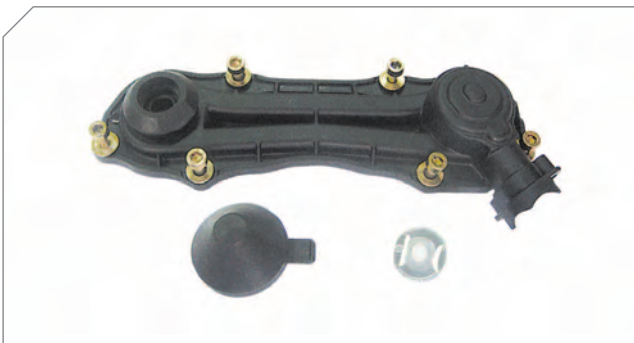

Caliper Sensor Cover (Plastic)

BERGKRAFT Kit No	BK1600901AS
Org. Kit Ref.No	–
Application	All SB 6..., SB 7..., SN 6..., SN 7... Series