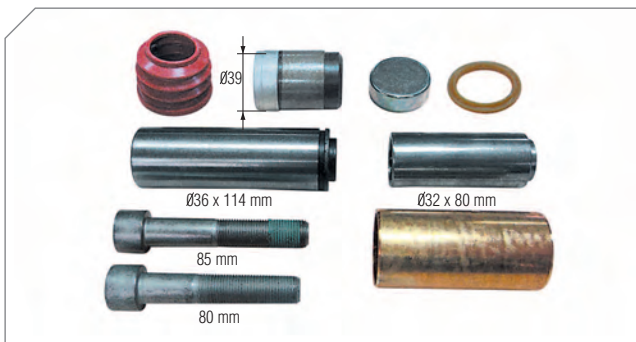

Caliper Guides & Seals Repair Kit

BERGKRAFT Kit No **BK1600214AS**

Org. Kit Ref.No K 001915

Application SN 6508, SN 6518, SN 6504, SN 6514, SN 6548, SN 6558, SN 7020, SN 7030, SN 7021, SN 7031, SN 7022, SN 7032, SN 7060, SN 7070, SN 7... Series

Photographed content is followed as closely as possible, but not guaranteed.