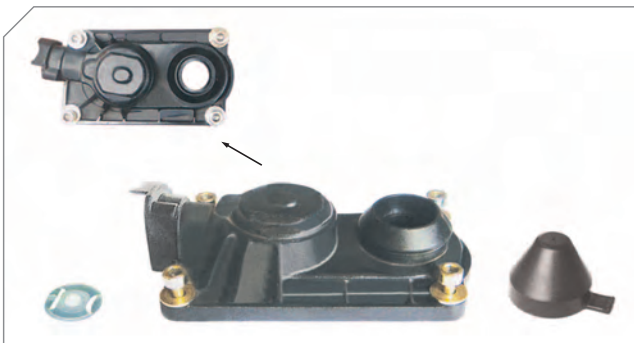

Caliper Sensor Cover (Plastic)

BERGKRAFT Kit No	BK1600909AS
Org. Kit Ref.No	–
Application	All SB 5..., SN 5... Series