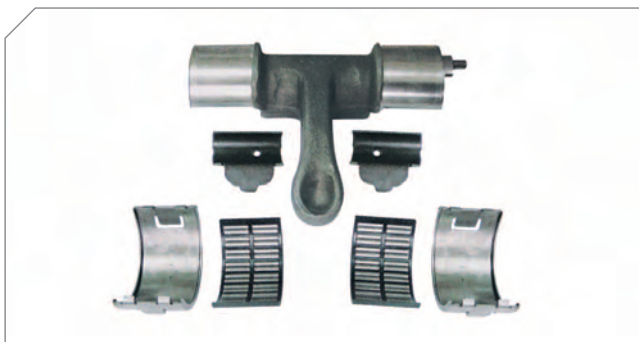

ELSA 1 and ELSA 1 Radial Type Caliper Repair Kits

095

Caliper Lever (Left)

BERGKRAFT Kit No	BK1612803AS
Org. Kit Ref.No	–
Application	LRG 570/574/576/586/588/590/616/704