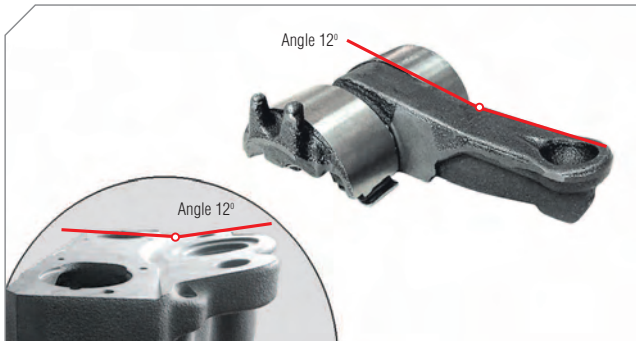

SB 6... / SB 7... Type Caliper Repair Kits

035

Caliper Lever (Angle 12°)

BERGKRAFT Kit No	BK1601004AS
Org. Kit Ref.No	–
Application	SB 6..., SB 7..., SN 6..., SN 7..., SK... Series