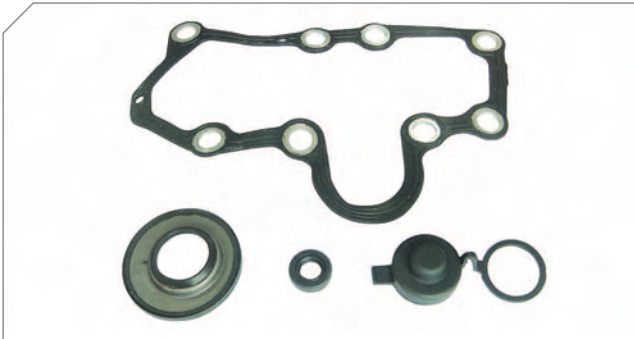

Caliper Cover Plate Gasket

BERGKRAFT Kit No	BK1615905AS
Org. Kit Ref.No	SJ4105
Application	LRG536/537/578/579/596/597/652/653