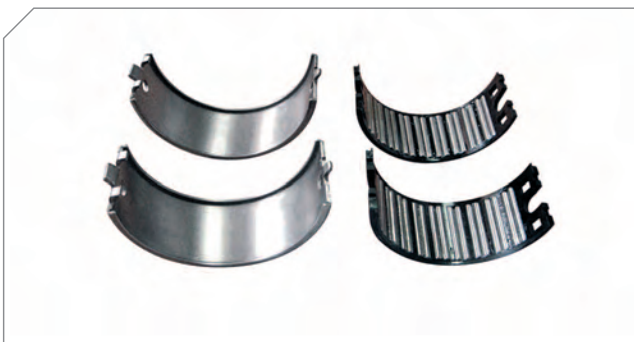

Caliper Roller Bearing

BERGKRAFT Kit No	BK1600701AS
Org. Kit Ref.No	—
Application	All SB 5..., SB 6... and SB 7... Series

Photographed content is followed as closely as possible, but not guaranteed.