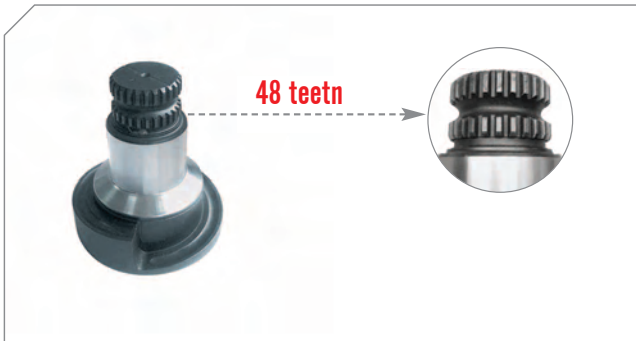

Caliper Shaft Short (Right)

BERGKRAFT Kit No **BK1613202AS**

Org. Kit Ref.No -

Application LRG529/533/563

Photographed content is followed as closely as possible, but not guaranteed.

D3 Type Caliper Repair Kits