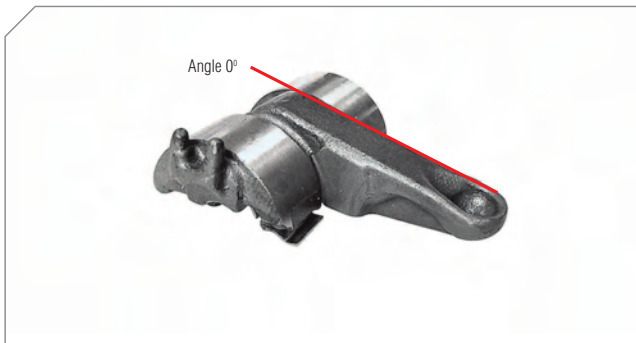

Photographed content is followed as closely as possible, but not guaranteed.

SN 6.../ SN 7.../ SB 6.../ SN 7... Type Caliper Repair Kits

051

Caliper Lever (Angle 0°)

BERGKRAFT Kit No	BK1601002AS
Org. Kit Ref.No	–
Application	SB 6..., SB 7..., SN 6..., SK 7..., SK... Series