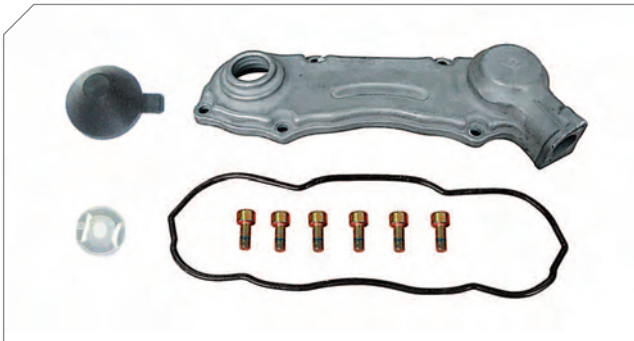

Caliper Sensor Cover (Aluminium)

BERGKRAFT Kit No	BK1600905AS
Org. Kit Ref.No	–
Application	–