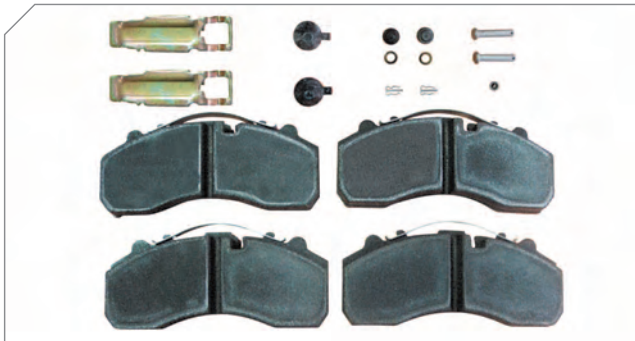

Brake Pad Kit

BERGKRAFT Kit No	BK1600211AS
Org. Kit Ref.No	II 319880062 / K 001104 WVA No: 29094/29095
Application	All SB 6..., SN 6... Series