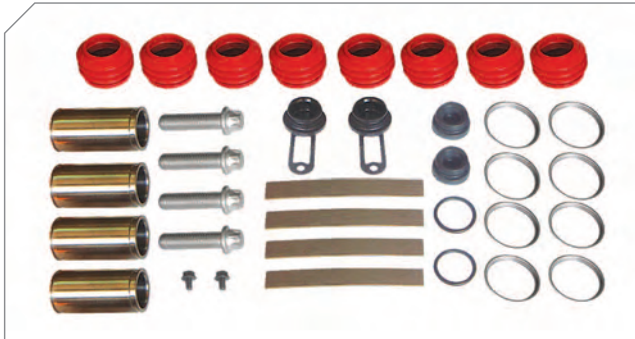

Caliper Guide & Seals Repair Kit	
BERGKRAFT Kit No	BK1630103AS
Org. Kit Ref.No	97406
Application	MARK II, MARK III, MARK IV