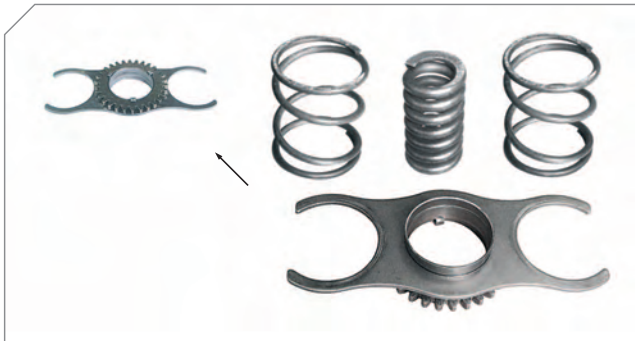

Caliper Gear & Springs Kit

BERGKRAFT Kit No **BK1615501AS**

Org. Kit Ref.No MCK1129

Application LRG648/649/650/651