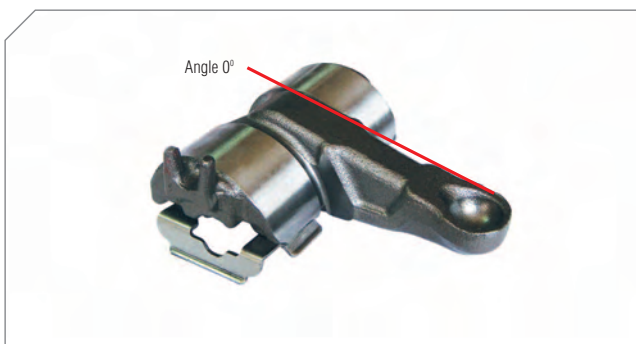

Caliper Lever

BERGKRAFT Kit No	BK1601005AS
Org. Kit Ref.No	–
Application	SK... Series

Photographed content is followed as closely as possible, but not quaranteed.