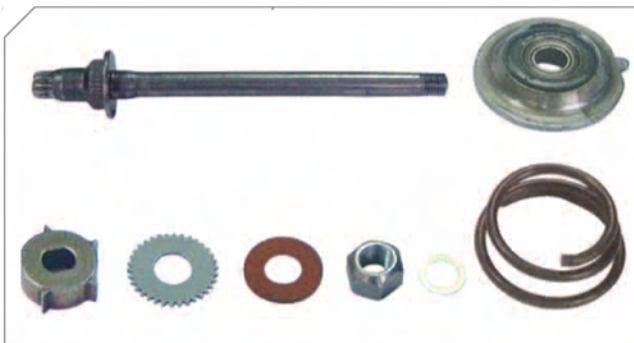

Caliper Adjusting Mechanism	
BERGKRAFT Kit No	BK1600406AS
Org. Kit Ref.No	–
Application	SN 5... Series