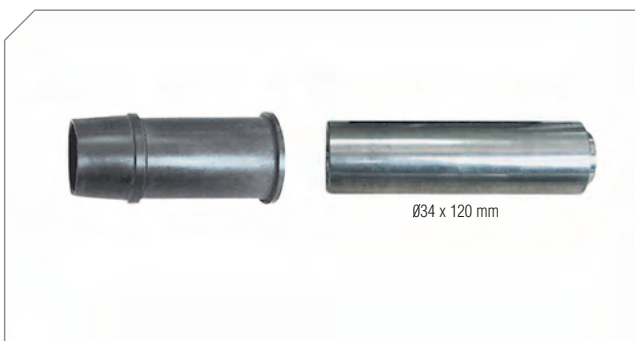

Caliper Guide & Bush

BERGKRAFT Kit No	BK1600223AS
Org. Kit Ref.No	—
Application	SB 7521, SB 7581, SB 7661, SB 7580

Photographed content is followed as closely as possible, but not guaranteed.