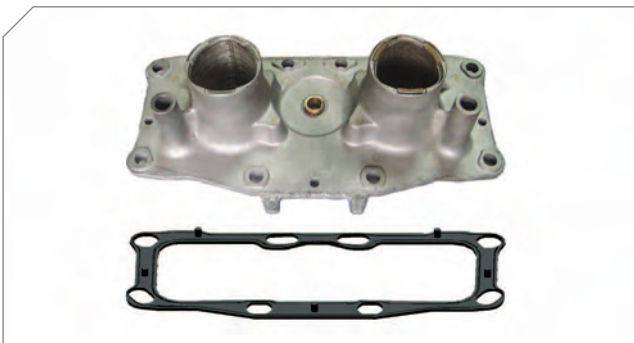

Caliper Tappet System

BERGKRAFT Kit No	BK1617202AS
Org. Kit Ref.No	–
Application	LRG 544/545/572/573/580/581/582/583/638/639/646/647/658/ 659/662/663/664/665/669/670/700/701/712/713/720/721/722/723/ 724/725/736/737/744/745/748/749/750/751/