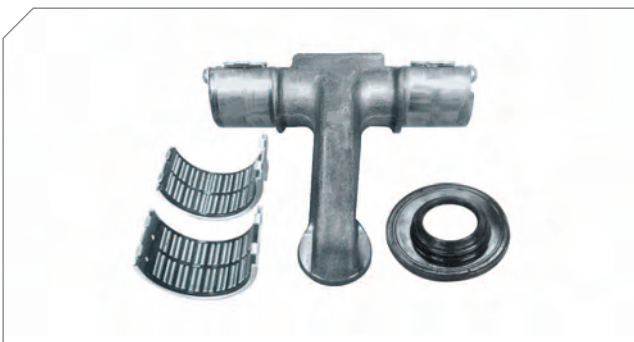

Caliper Lever, Seal & Bearings (Left)

BERGKRAFT Kit No	BK1615401AS
Org. Kit Ref.No	SJ4096
Application	LRG578/596/652

Photographed content is followed as closely as possible, but not guaranteed.