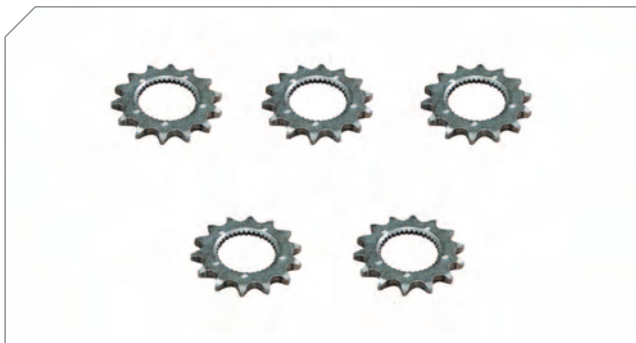

Caliper Gear Wheel Adj. Mechanism

BERGKRAFT Kit No	BK1601201AS
Org. Kit Ref.No	–
Application	All SB..., All SN... Series