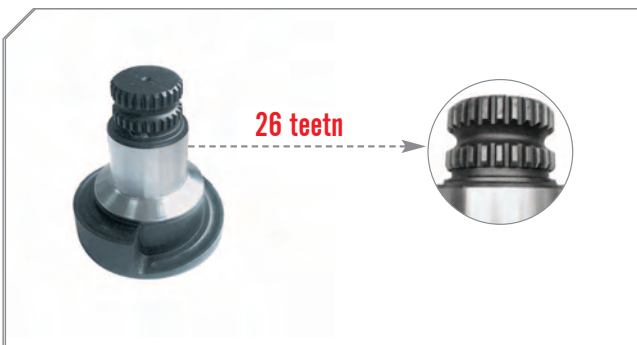

Caliper Shaft Short (Left)

BERGKRAFT Kit No **BK1613201AS**

Org. Kit Ref.No -

Application LRG528/532/562