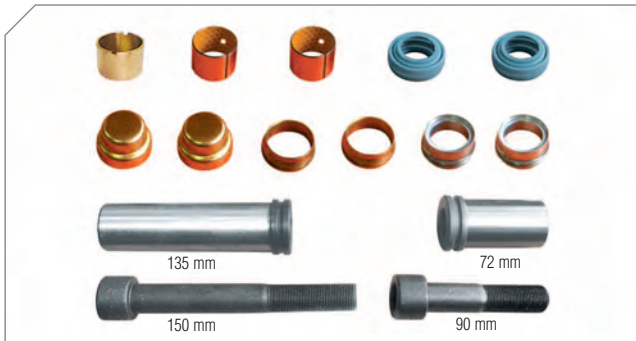

ELSA 1 and ELSA 1 Radial Type Caliper Repair Kits

091

Caliper Guides & Bushes Repair Kit

BERGKRAFT Kit No **BK1612004AS**

Org. Kit Ref.No MCK1102

Application

LRG 542/543/570/571/576/577/586/587/588/589/616/617/632/633/
642/643/752/753/
LUCAS KJ47/JJ47