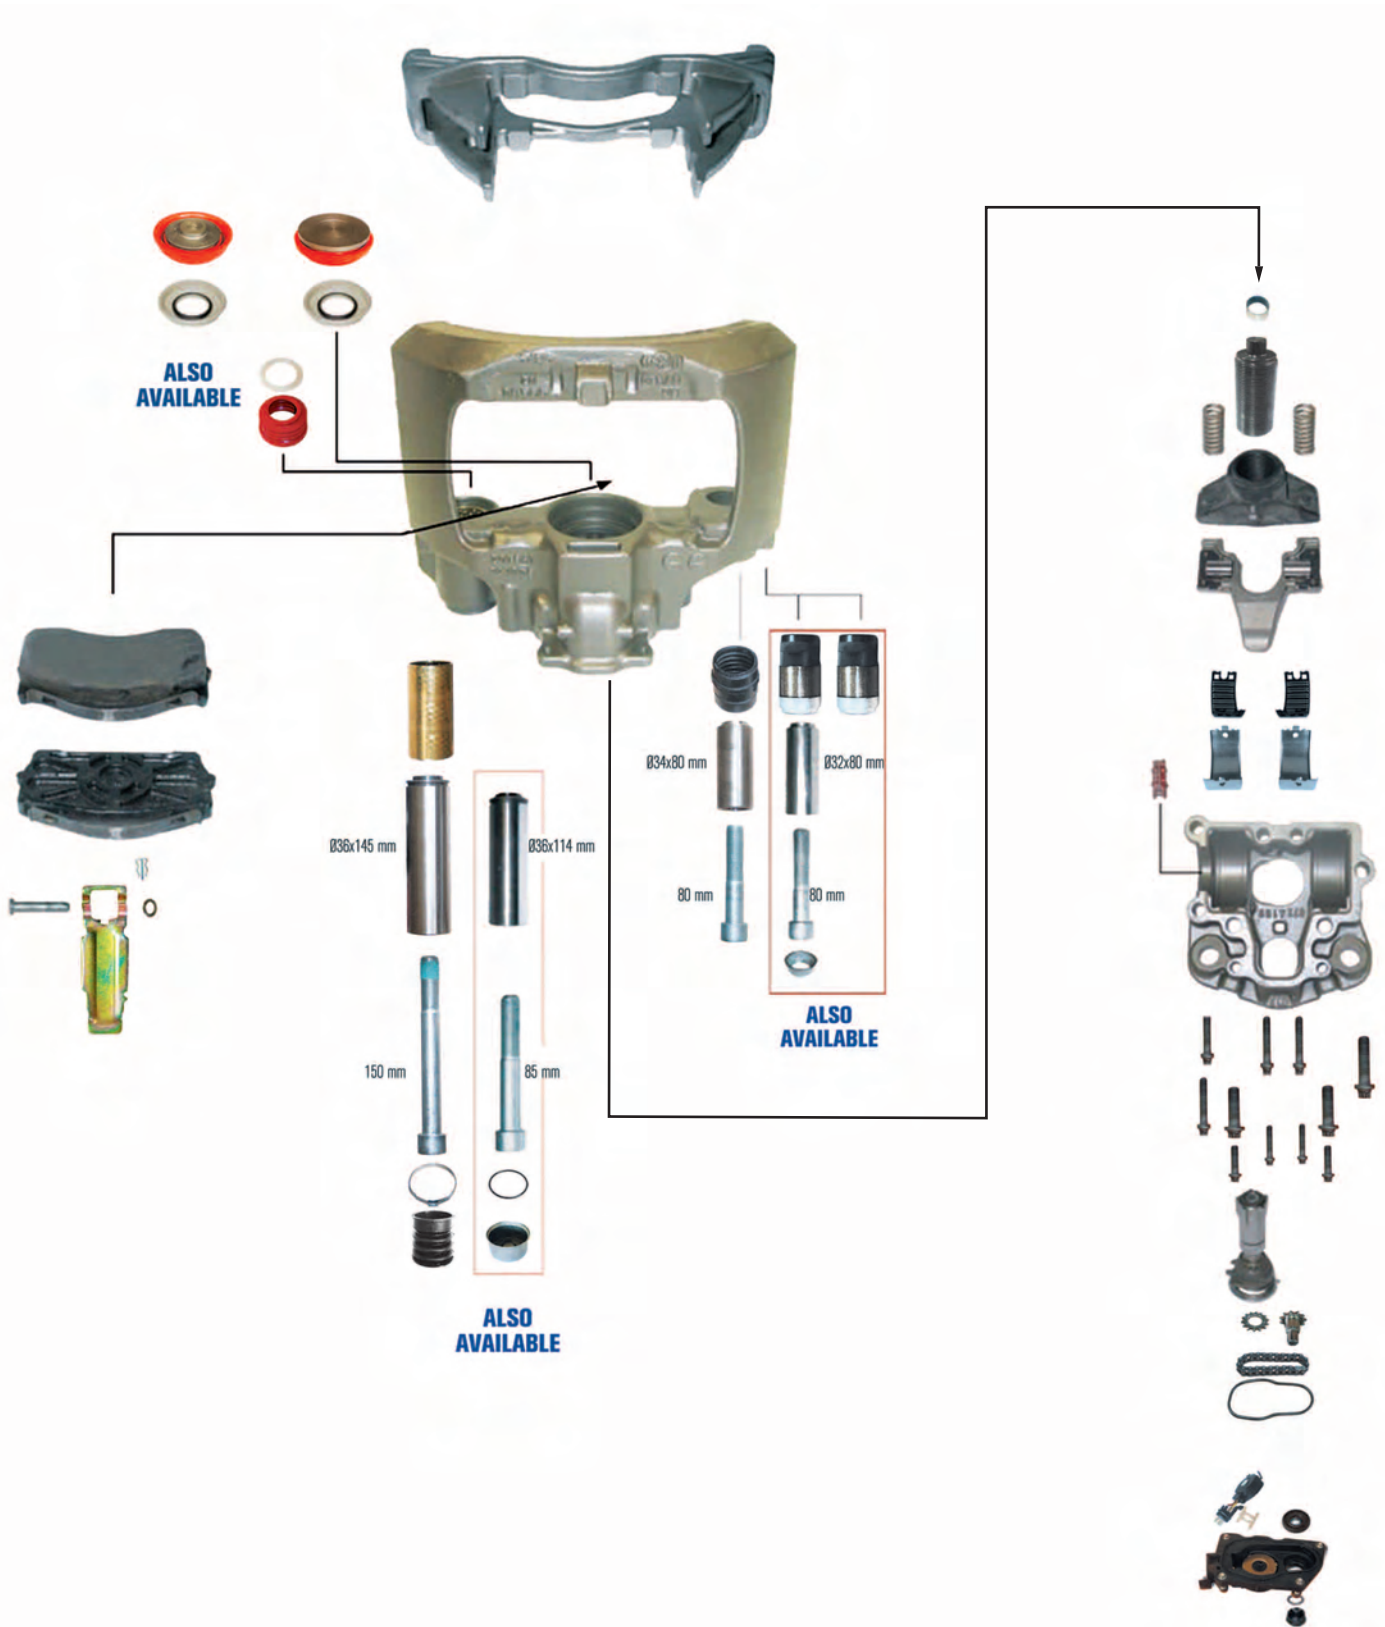

SB 5... / SN 5... Type Caliper

Photographed content is followed as closely as possible, but not guaranteed.