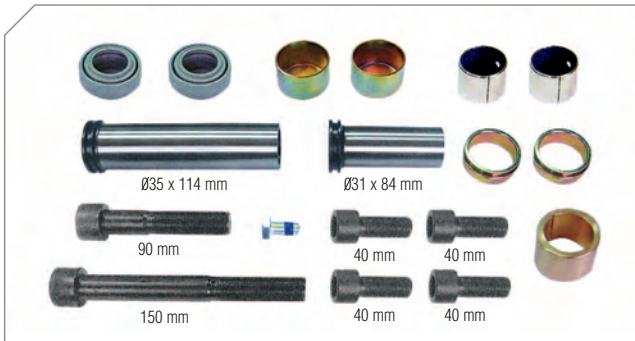

Caliper Guides & Bushes Repair Kit	
BERGKRAFT Kit No	BK1617002AS
Org. Kit Ref.No	MCK1243
Application	LRG 544/545/572/573/580/581/582/583/638/639/646/647/658/659/662/663/700/701/712/713/722/723/744/745/748/749/750/751