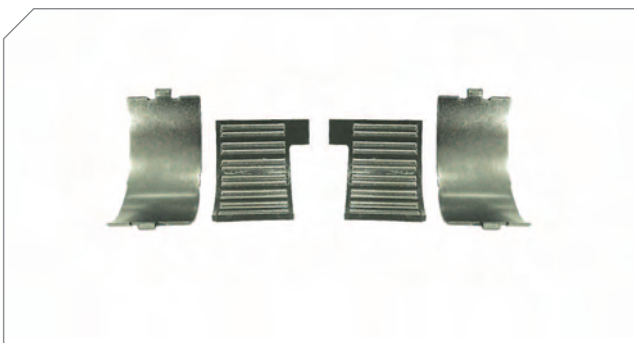

Caliper Roller Bearing	
BERGKRAFT Kit No	BK1630804AS
Org. Kit Ref.No	-
Application	MODUL X