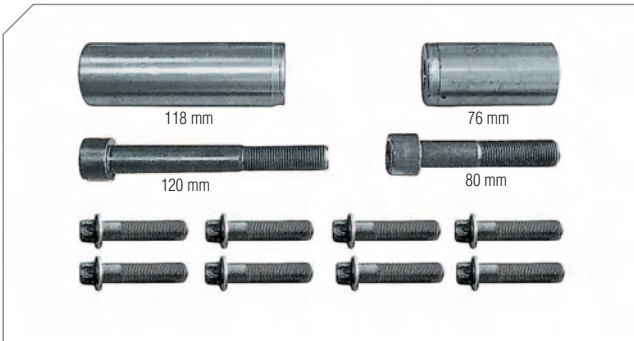

Photographed content is followed as closely as possible, but not guaranteed.

19,5" Type Caliper Repair Kits

121

Caliper Boots & Caps Repair Kit

BERGKRAFT Kit No BK1620004AS

Org. Kit Ref.No -

Application 40 195 ...
40 225 ...