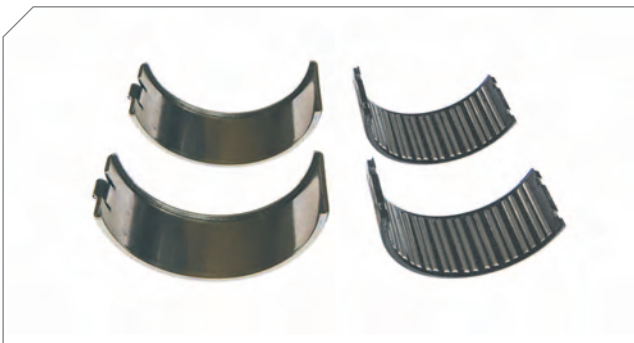

Caliper Roller Bearing

BERGKRAFT Kit No	BK1600702AS
Org. Kit Ref.No	–
Application	All SB 5... , SB 65.. , SB 71.. , SB 75.. , SB 76.. , SB 77.. , SB 78.. , SB 79.. , SN 5... Series