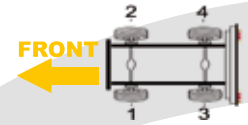

DAF (LEYLAND)

Model	Caliper type	X ref 1	X ref 2	X ref 3	Veh. Manuf. X ref	Side	BTT Ref
DAF CF65, CF75, CF85, CF95	Knorr SB/SN7	K003806	SN7214RC	RX91.03.019	1449168	3	R2.01.07.019
		K003805	SN7204RC	RX91.03.020	1449167	4	R2.01.07.020
DAF CF65, CF75, CF85, CF95 (Screw Sensor)	Knorr SB/SN7	K003806	SN7214RC	RX91.03.019	1449168	1	R2.01.07.019
		K003805	SN7204RC	RX91.03.020	1449167	2	R2.01.07.020
DAF CF65, CF75, CF85, CF95, XF95 2001 >	Knorr SB/SN7	K003806	SN7214RC	RX91.03.019	1658012	3	R2.01.07.019
		K003805	SN7204RC	RX91.03.020	1658011	4	R2.01.07.020
DAF CF65, CF75, CF85, CF95 2001 > (Clip Sensor)	Knorr SB/SN7	K003807	SN7205RC	RX91.03.119		1	R2.01.07.119
		K003808	SN7215RC	RX91.03.120		2	R2.01.07.120
DAF CF65, CF75, CF85, CF95 2001 > (Screw Sensor)	Knorr SB/SN7	K003805	SN7204RC	RX91.03.020	1658011	2	R2.01.07.020
		K003806	SN7214RC	RX91.03.019	1658012	1	R2.01.07.019
DAF45 LF 11/2000 >	Wabco PAN 17	40175072	40175064		1440500	1	R2.02.17.005
		40175072	40175064		1440500	3	R2.02.17.005
		40175073	40175065		1440501	2	R2.02.17.006
		40175073	40175065		1440501	4	R2.02.17.006
DAF55 LF 02/2003 >	Wabco PAN 19-1+	40195045			1628062	1	R2.02.19.007
		40195045			1628062	3	R2.02.19.007
		40195046			1628063	2	R2.02.19.008
		40195046			1628063	4	R2.02.19.008
DAF55 LF 09/2000 > 01/2003	Wabco PAN 19-2	40195011			1440502	1	R2.02.19.003
		40195011			1440502	3	R2.02.19.003
		40195012			1440503	2	R2.02.19.004
		40195012			1440503	4	R2.02.19.004
SB 3000 BUS Bova (ZF Axles)	Knorr SB/SN7	K003804	SN7196RC	RX91.03.003	0501005905	1	R2.01.07.003
		K003804	SN7196RC	RX91.03.003	0501005905	3	R2.01.07.003
		K003803	SN7186RC	RX91.03.004	0501005906	2	R2.01.07.004
		K003803	SN7186RC	RX91.03.004	0501005906	4	R2.01.07.004
SB120	Knorr SB/SN6	K013174	SN6580RC	RX91.02.001	829691	2	R2.01.06.001
		K013174	SN6580RC	RX91.02.001	829691	4	R2.01.06.001
		K013173	SN6570RC	RX91.02.002	829771	1	R2.01.06.002
		K013173	SN6570RC	RX91.02.002	829771	3	R2.01.06.002