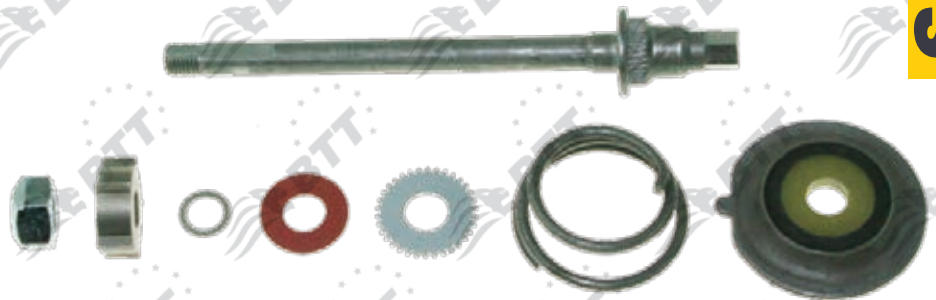

SB7 22,5" wheels

BTT kit n°:	KCK.3.4
Description:	ADJ. MEC. PARTS - HEXAG. HEAD
X ref:	CKSK.10.4