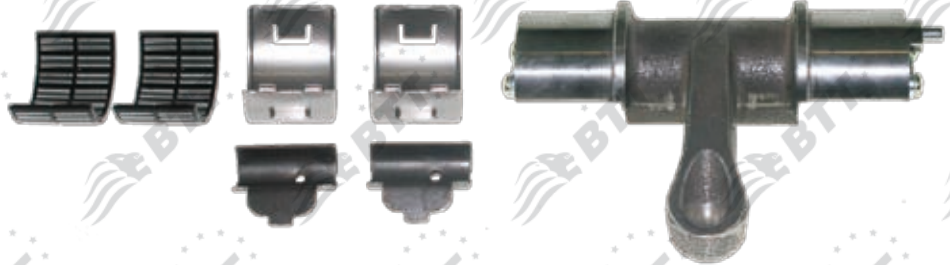

BTT kit n°:	KCE1.10.1
Description:	OPERATING SHAFT (LEVER) (LEFT)
X ref:	-

BTT kit n°:	KCE1.10.2
Description:	OPERATING SHAFT (LEVER) (RIGHT)
X ref:	-

ELSA1

BTT kit n°:	KCE1.10.3
Description:	OPERATING SHAFT (LEVER) (LEFT)
X ref:	CMSK.5.14