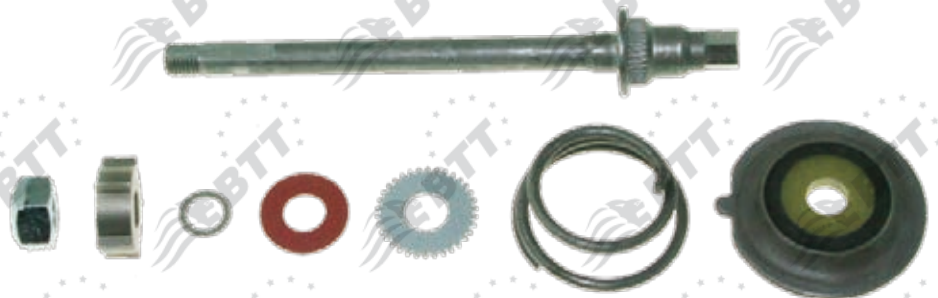

SN6 19,5" wheels

BTT kit n°:	KCK.3.2
Description:	ADJUSTING MEC. HEXAG. HEAD
X ref:	-

BTT kit n°:	KCK.3.3
Description:	ADJ. MEC. PARTS - GROOVED HEAD
X ref:	CKSK.10.3

BTT kit n°:	KCK.3.4
Description:	ADJ. MEC. PARTS - HEXAG. HEAD
X ref:	CKSK.10.4