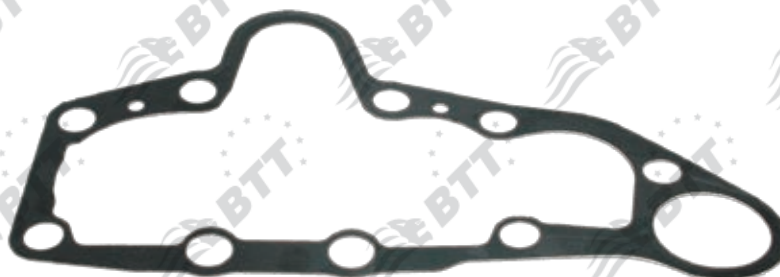

BTT kit n°:	KCE1.11.2
Description:	COVER PLATE GASKET
X ref:	-