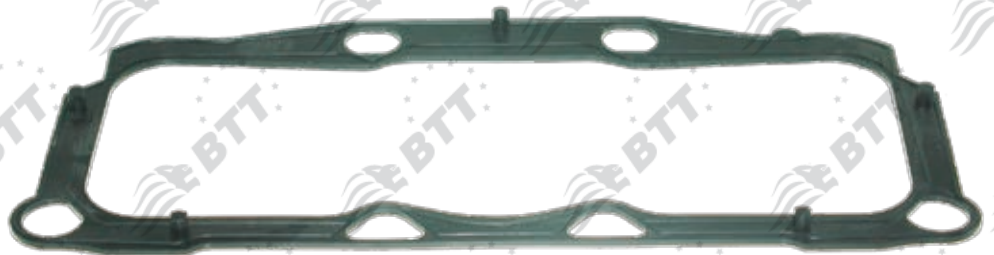

BTT kit n°:	KCE2.9.2
Description:	COVER GASKET
X ref:	-