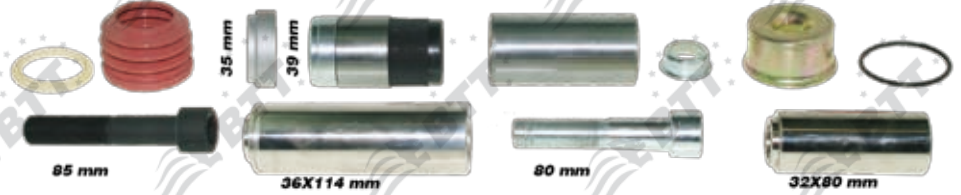

SB7 22,5" wheels

BTT kit n°:	KCK.1.1.8
Description:	GUIDES & SEALS
X ref:	K000696

BTT kit n°:	KCK.1.1.9
Description:	GUIDES & SEALS
X ref:	-

BTT kit n°:	KCK.1.2
Description:	GUIDES & SEALS
X ref:	K001532 K000696 K000687 K000365 II328900062 CKSK.6