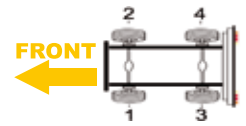

BOVA

Model	Caliper type	X ref 1	X ref 2	X ref 3	Veh. Manuf. X ref	Side	BTT Ref
Bova Futura FLD 12/14/15 FHD10/12/13/15	Knorr SB/SN7	K003804	SN7196RC	RX91.03.003	3080003200	2	R2.01.07.003
		K003803	SN7186RC	RX91.03.004		1	R2.01.07.004
		K002786	SB7419RC	RX91.03.003	501007035		R2.01.07.003
		K002785	SB7409RC	RX91.03.004	501007036		R2.01.07.004