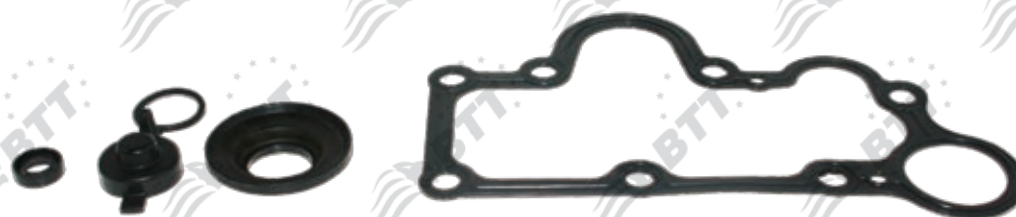

BTT kit n°:	KCDU.10.6
Description:	COVER PLATE SEAL
X ref:	MCK1041