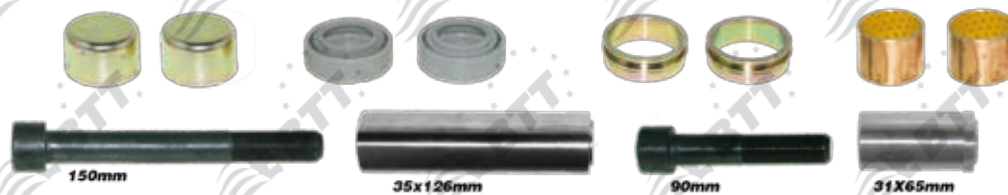

BTT kit n°:	KCE2.1.4
Description:	GUIDES & SEALS
X ref:	-