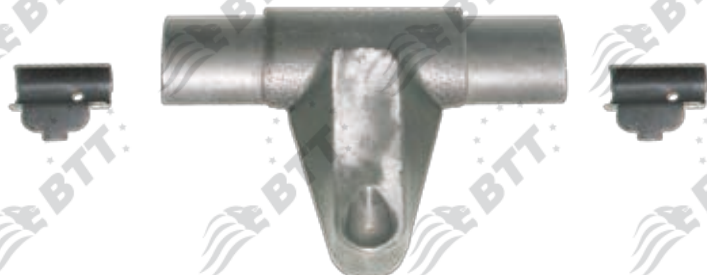

BTT kit n°:	KCE2.16.1
Description:	LEVER
X ref:	-