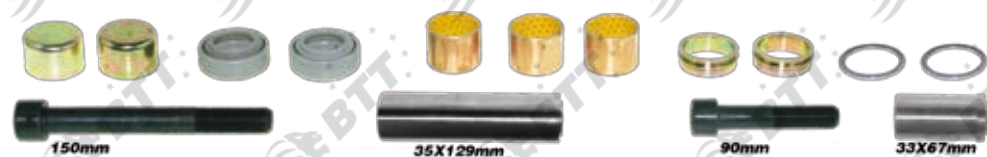

BTT kit n°:	KCE2.1.5
Description:	GUIDES & SEALS
X ref:	MCK1086