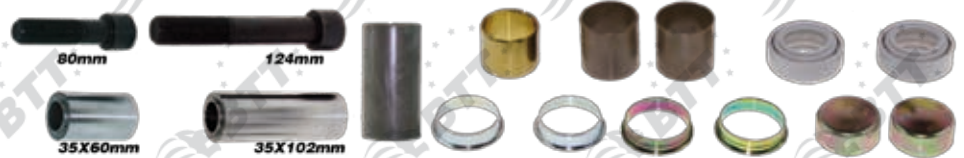

BTT kit n°:	KCDU.1.7
Description:	GUIDES PINS & SEALS
X ref:	MCK1116 MCK1134 CMSK.3.1