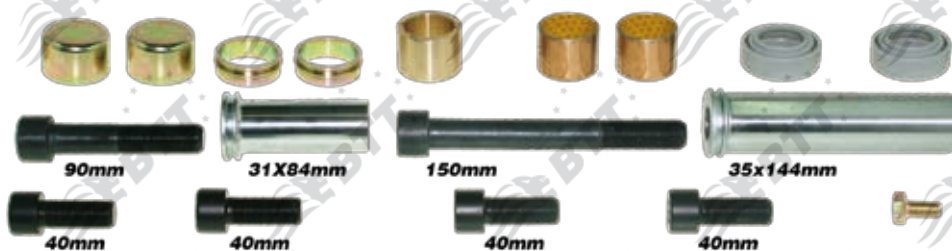

BTT kit n°:	KCE1.12
Description:	BOLTS
X ref:	CMSK.5.17

ELSA2

BTT kit n°:	KCE2.1.1
Description:	GUIDES & SEALS
X ref:	-

BTT kit n°:	KCE2.1.2
Description:	GUIDES & SEALS
X ref:	MCK1243 CMSK.26

BTT kit n°:	KCE2.1.3
Description:	SEALS
X ref:	MCK1244 CMSK.7.15