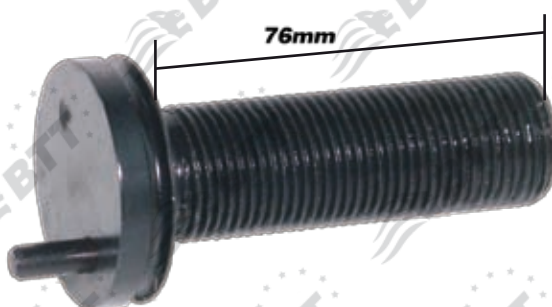

BTT kit n°:	KCW.7.1
Description:	ADJUSTING MECHANISM
X ref:	-

BTT kit n°:	KCW.7.2
Description:	ADJUSTING MECHANISM
X ref:	-

PAN17

BTT kit n°:	KCW.8
Description:	ADJUSTING MECHANISM
X ref:	-

BTT kit n°:	KCW.9
Description:	ADJUSTING MECHANISM
X ref:	-