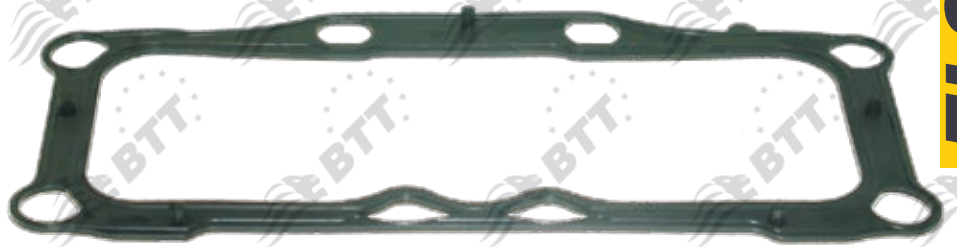

ELSA2

ELSA2

BTT kit n°:	KCE2.9.1
Description:	COVER GASKET
X ref:	-