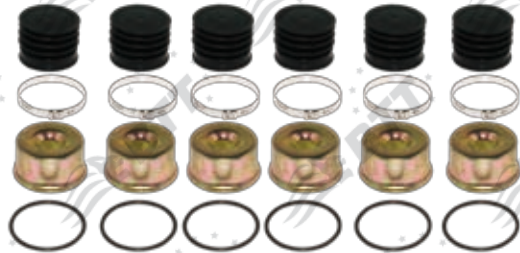

BTT kit n°:	KCK.5
Description:	OUTER BOOTS & STEEL CAPS
X ref:	K001301 II350470063 CKSK.5