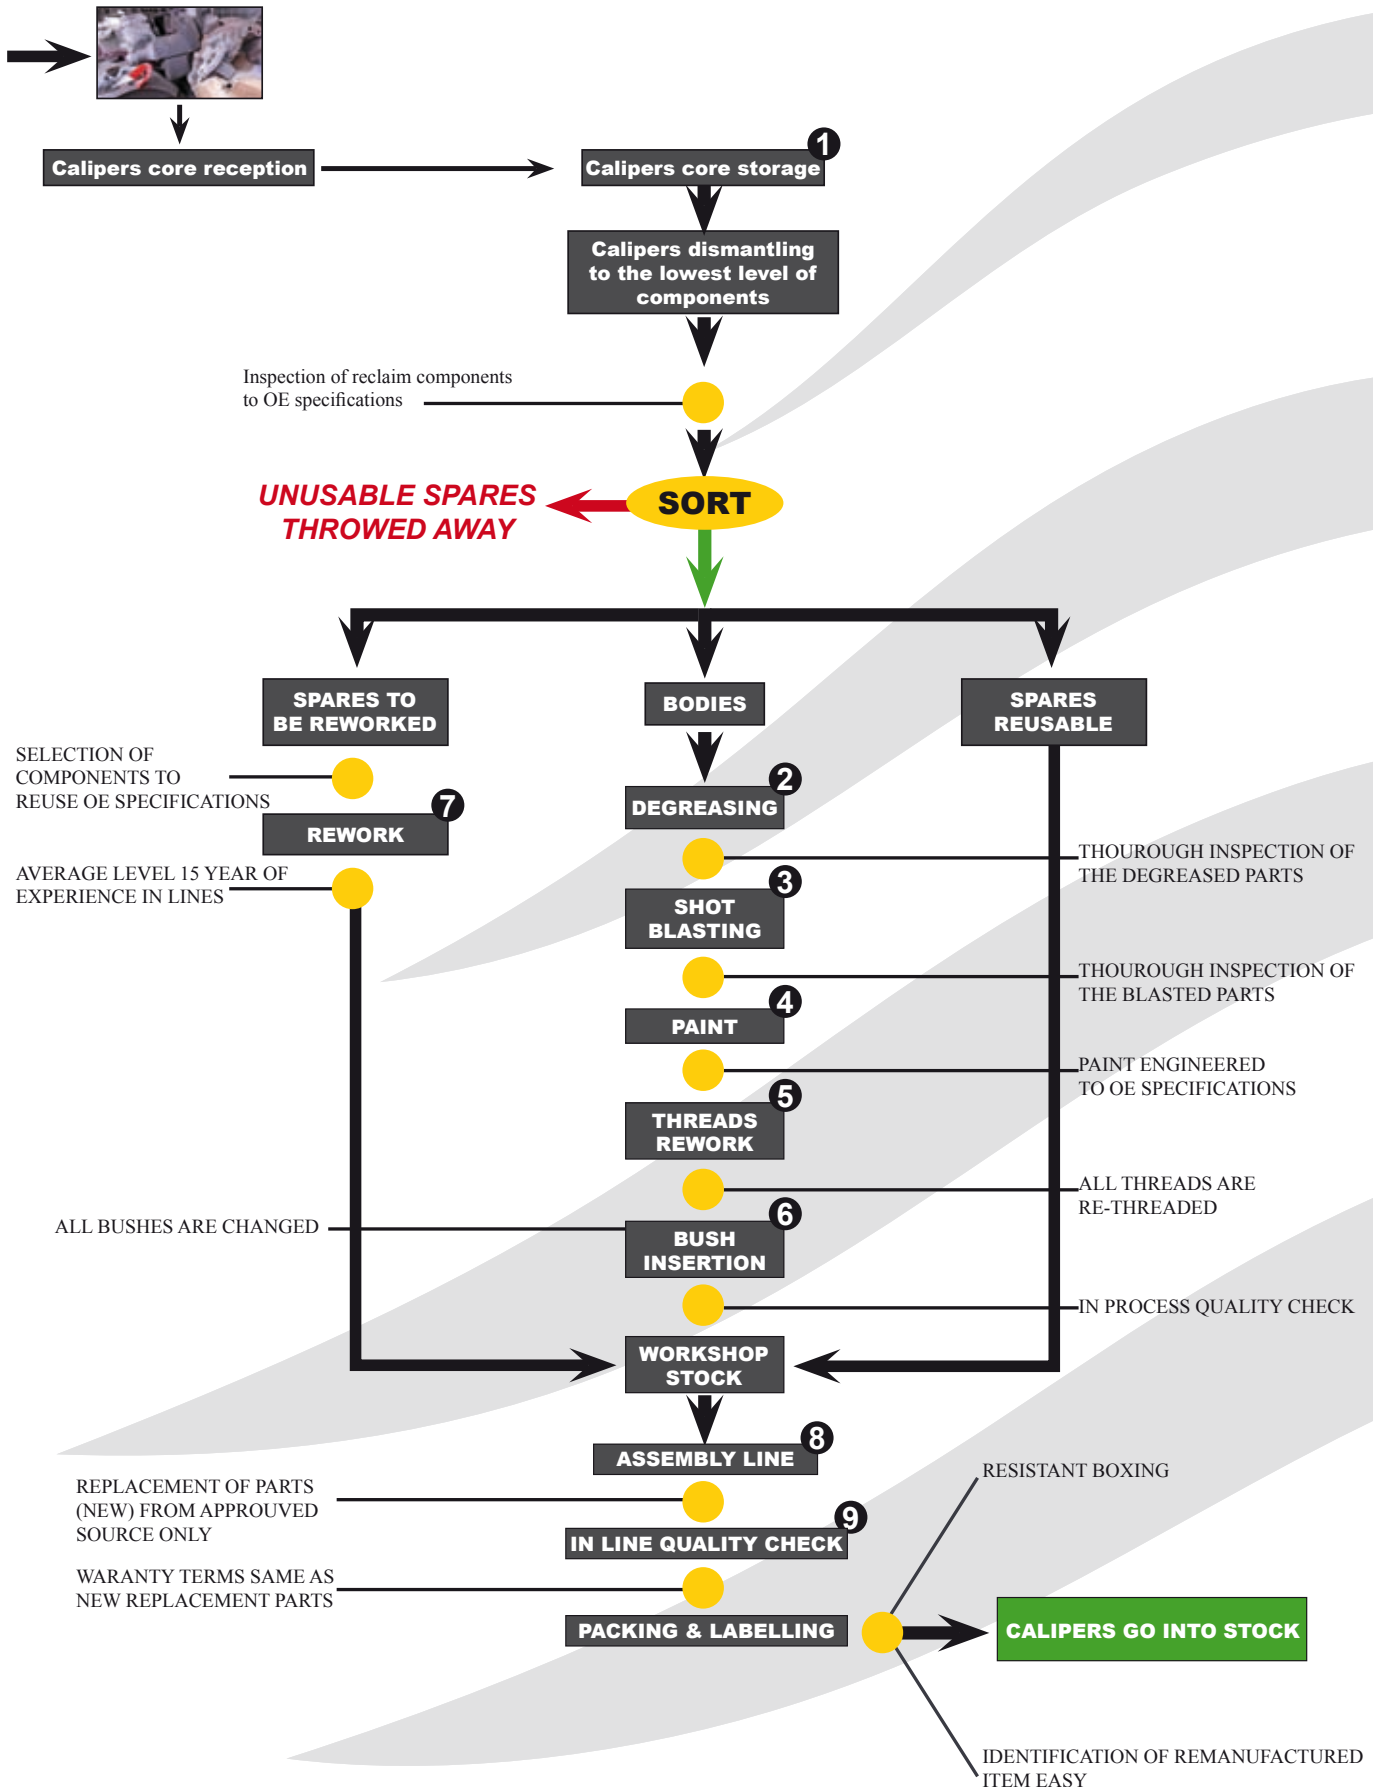

Quality of Remanufacturing process