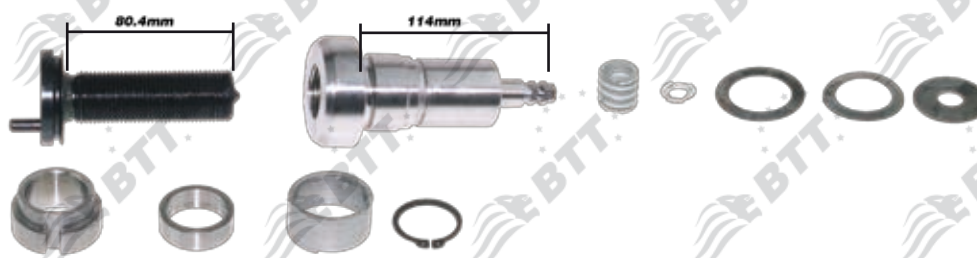

BTT kit n°:	KCW.5.2.1
Description:	ADJUSTING MECHANISM
X ref:	-