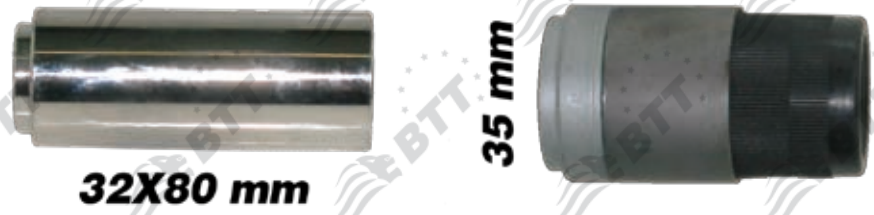

BTT kit n°:	KCK.2
Description:	GUIDE & BUSH
X ref:	CKSK.13.1