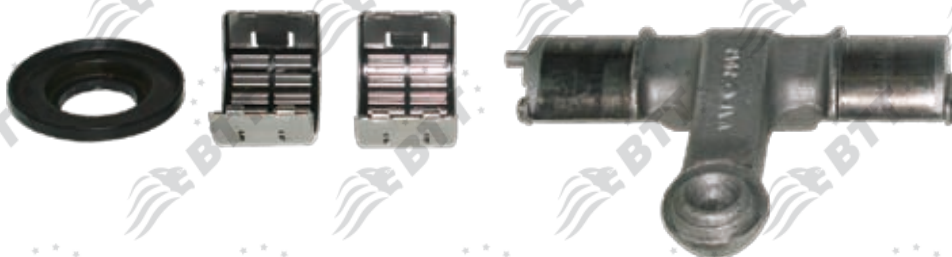

D DUCO

BTT kit n°:	KCDU.4.1
Description:	OPERATING SHAFT (LEVER)
X ref:	CMSK.98.1

BTT kit n°:	KCDU.4.2
Description:	OPERATING SHAFT (LEVER) (L)
X ref:	SJ4096 SJ4097 CMSK.3.4

BTT kit n°:	KCDU.4.3
Description:	OPERATING SHAFT (LEVER) (R)
X ref:	SJ4096 SJ4097 CMSK.3.4