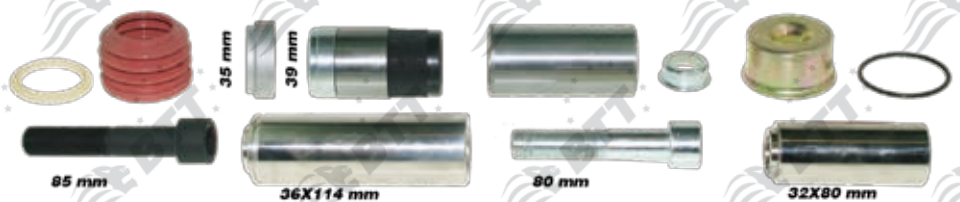

BTT kit n°:	KCK.1.2
Description:	GUIDES & SEALS
X ref:	K001532 K000696 K000687 K000365 II328900062 CKSK.6