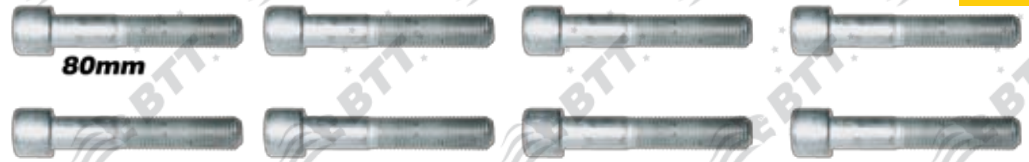

SB7 Radial 22,5" wheels

BTT kit n°:	KCK.15.3
Description:	BOLTS
X ref:	CKSK.18.6