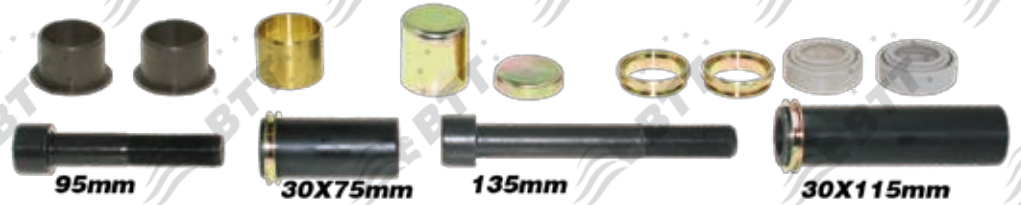

BTT kit n°:	KCE1.11.5
Description:	10 X BUSH 35 X 39 X 30
X ref:	CMSK.5.16

D LISA

BTT kit n°:	KCLI.1.1
Description:	GUIDES & SEALS
X ref:	SJ4076 CMSK.13

BTT kit n°:	KCLI.1.2
Description:	GUIDES & SEALS
X ref:	SJ4052 CMSK.54