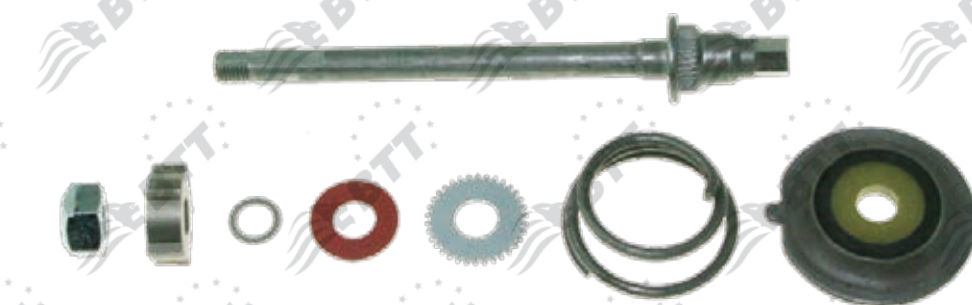

BTT kit n°:	KCK.3.4
Description:	ADJ. MEC. PARTS - HEXAG. HEAD
X ref:	CKSK.10.4