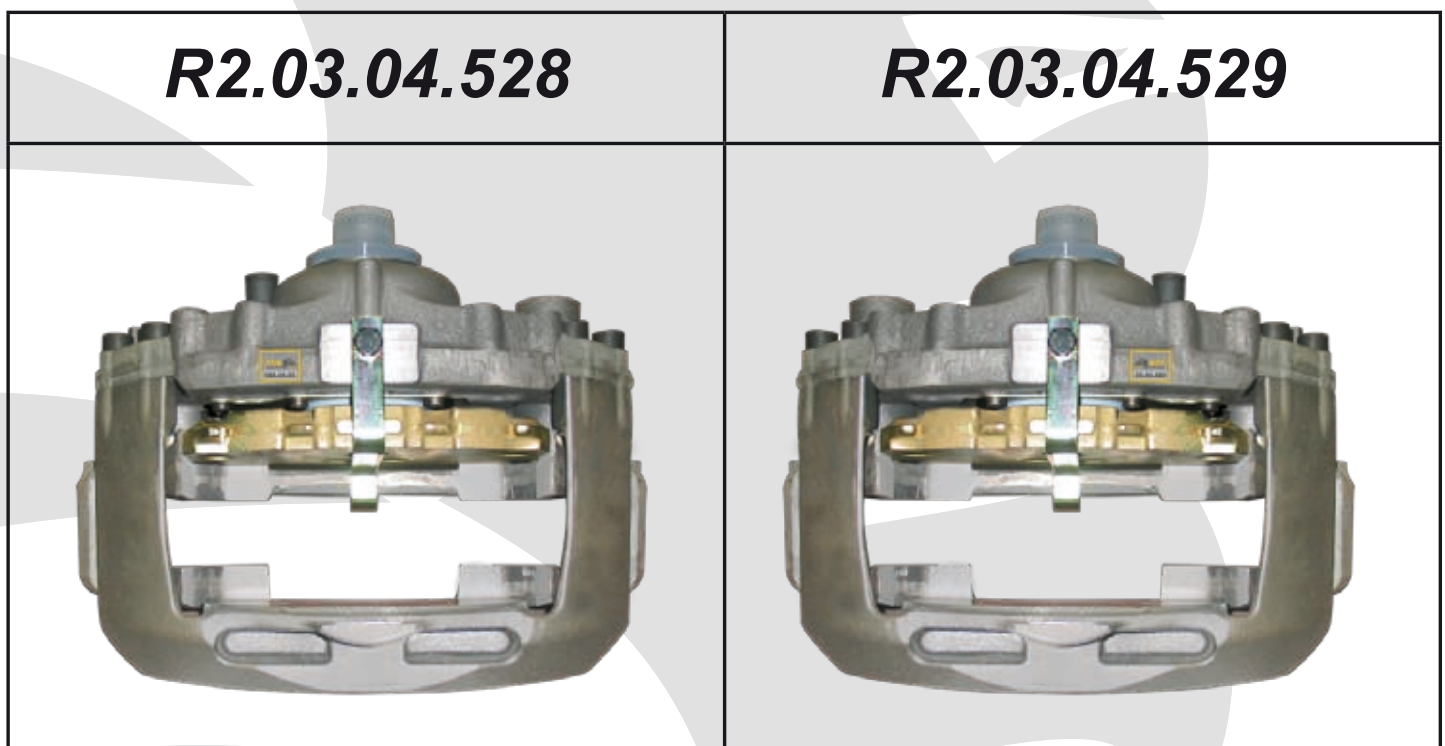

CZEPEL

Model	Caliper type	X ref 1	X ref 2	X ref 3	Veh. Manuf. X ref	Side	BTT Ref
RABA AXLE > 1993	Meritor D3	LRG562	LRG528	RX93.04.005	8285388529	1	R2.03.04.528
		LRG562	LRG528	RX93.04.005	8285388530	2	R2.03.04.528

Actual caliper might be fitted with more accessories than showed in the photo (wear sensor, etc..)