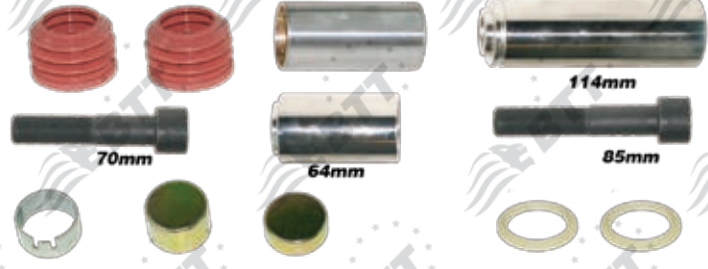

BTT kit n°:	KCK.1.2.1
Description:	GUIDES & SEALS
X ref:	K000375

BTT kit n°:	KCK.1.2.2
Description:	GUIDES AND SEALS
X ref:	K001532

SB7 22,5" wheels

BTT kit n°:	KCK.1.4
Description:	GUIDES AND SEALS (2 RED SEALS VERSION)
X ref:	K010766 K004100 CKSK.6.2