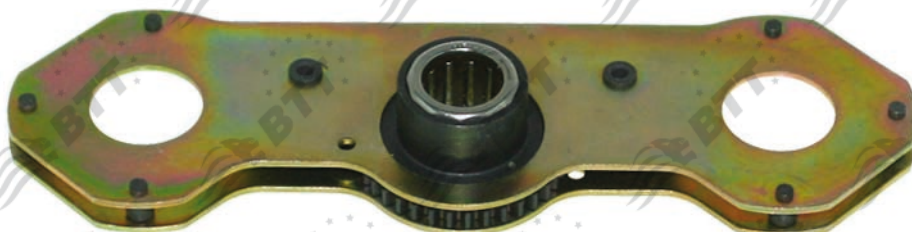

DX195

BTT kit n°:	KCDX.2.3
Description:	ADJ. MEC. (RIGHT)
X ref:	-