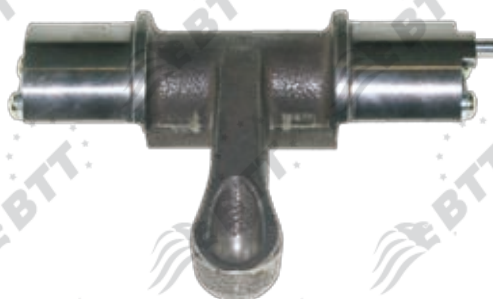

BTT kit n°:	KCE1.10.1
Description:	OPERATING SHAFT (LEVER) (LEFT)
X ref:	-