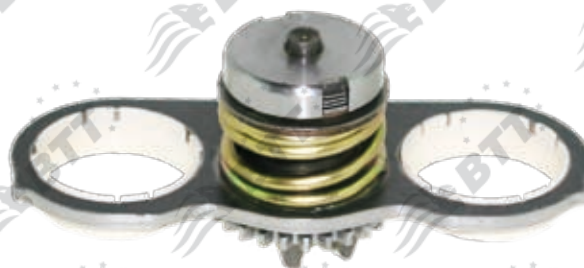

BTT kit n°:	KCE2.17.1
Description:	VISUAL WEAR PAD & SCREW
X ref:	MCK1240

BTT kit n°:	KCE2.17.2
Description:	VISUAL WEAR PAD
X ref:	CMSK.8.13

ELSA2

BTT kit n°:	KCE2.4.2
Description:	ADJUSTER MECHANISM CLUTCH SYSTEM
X ref:	-