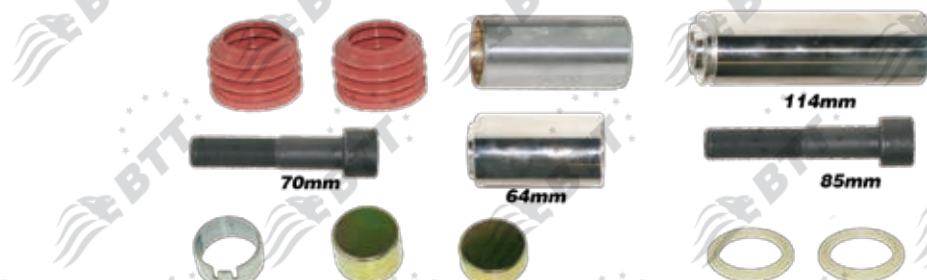

BTT kit n°:	KCK.1.2
Description:	GUIDES & SEALS
X ref:	K001532 K000696 K000687 K000365 II328900062 CKSK.6

SB7 Radial 22,5" wheels

BTT kit n°:	KCK.1.2.1
Description:	GUIDES & SEALS
X ref:	K000375

BTT kit n°:	KCK.1.4
Description:	GUIDES AND SEALS (2 RED SEALS VERSION)
X ref:	K010766 K004100 CKSK.6.2