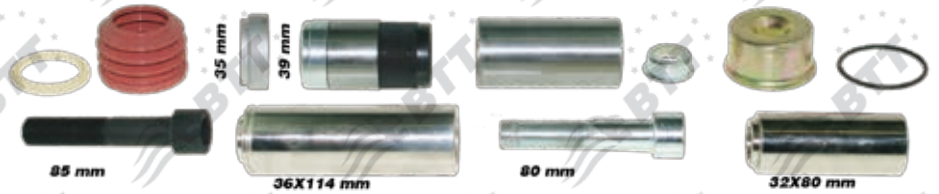

BTT kit n°:	KCK.1.2
Description:	GUIDES & SEALS
X ref:	K001532 K000696 K000687 K000365 I1328900062 CKSK.6