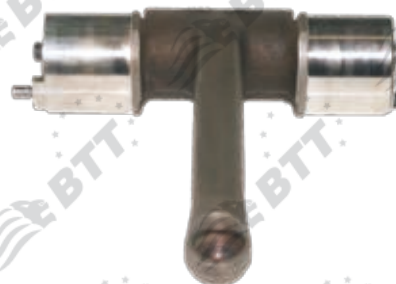

BTT kit n°:	KCE1.10.5.1
Description:	OPERATING SHAFT (LEVER) (R)
X ref:	-