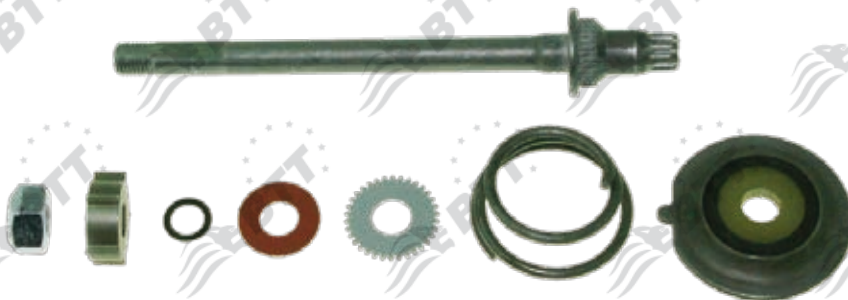

BTT kit n°:	KCK.16.5
Description:	OVERHAUL
X ref:	CKSK.8

BTT kit n°:	KCK.3.1
Description:	ADJUSTING MEC. GROOVED HEAD
X ref:	-

BTT kit n°:	KCK.3.2
Description:	ADJUSTING MEC. HEXAG. HEAD
X ref:	-

BTT kit n°:	KCK.3.3
Description:	ADJ. MEC. PARTS - GROOVED HEAD
X ref:	CKSK.10.3