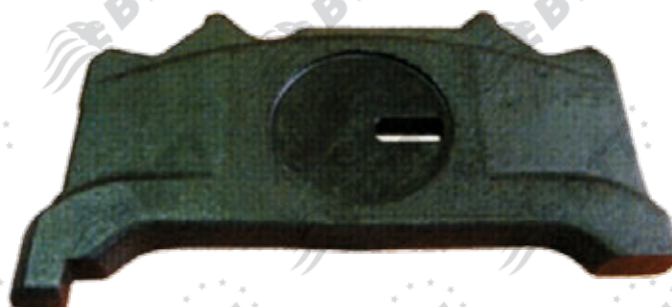

BTT kit n°:	KCW.10.4
Description:	PUSH PLATE (RIGHT)
X ref:	CWSK.19.5