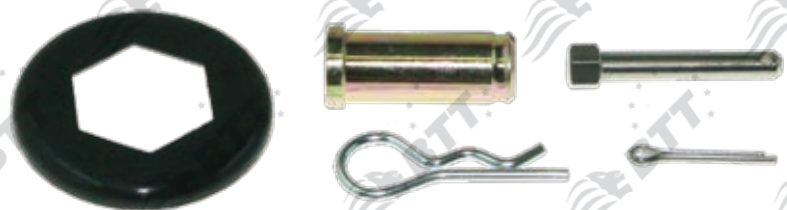

DX195

BTT kit n°:	KCDX.9.2
Description:	PILLOW BLOCK
X ref:	-

BTT kit n°:	KCDX.10.1
Description:	BRIDGE & INNER RING
X ref:	CMSK.19.1

BTT kit n°:	KCDX.11.1
Description:	CAPS PLUG
X ref:	CMSK.2.S

BTT kit n°:	KCDX.11.2
Description:	BRACKET SEALS & PIN
X ref:	CMSK.2.J