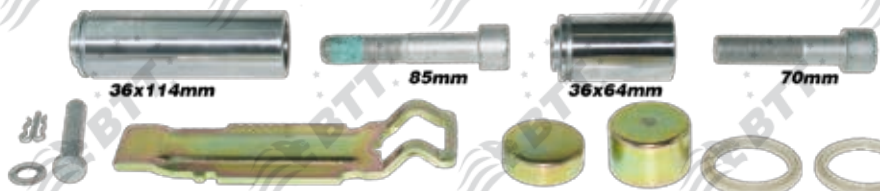

BTT kit n°:	KCK.1.4.3
Description:	GUIDE
X ref: