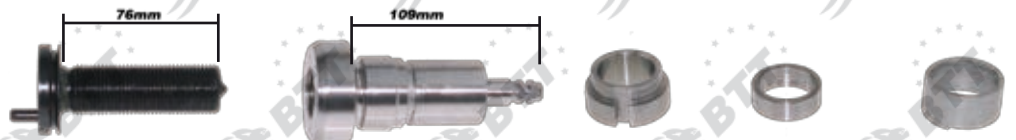

BTT kit n°:	KCW.5.2.1
Description:	ADJUSTING MECHANISM
X ref:	-

PAN17

BTT kit n°:	KCW.5.2.2
Description:	ADJUSTING MECHANISM
X ref:	-

BTT kit n°:	KCW.5.2.3
Description:	ADJUSTING MECHANISM
X ref:	-

BTT kit n°:	KCW.5.2.4
Description:	ADJUSTING MECHANISM
X ref:	-