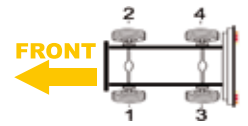

R2.03.05.554

R2.03.05.555

R2.03.05.594

R2.03.05.595

Actual caliper might be fitted with more accessories than showed in the photo (wear sensor, etc..)

OPTARE

Model	Caliper type	X ref 1	X ref 2	X ref 3	Veh. Manuf. X ref	Side	BTT Ref
Optare - Solo 2002 >	Wabco PAN17	40175049				1	R2.02.17.001
		40175049				3	R2.02.17.001
		40175050				2	R2.02.17.002
		40175050				4	R2.02.17.002