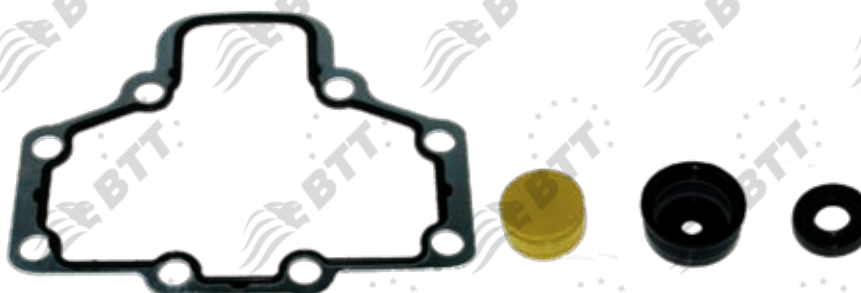

BTT kit n°:	KCW.6.1
Description:	GASKET & SEALS
X ref:	CWSK.12.4