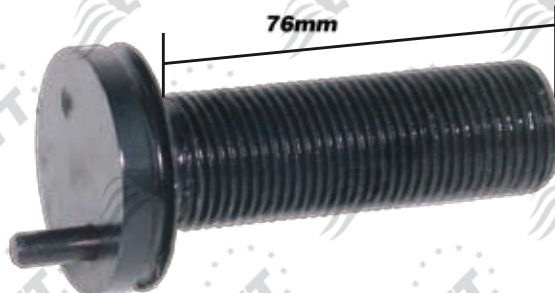

PAN19

BTT kit n°:	KCW.9
Description:	PISTON
X ref:	-