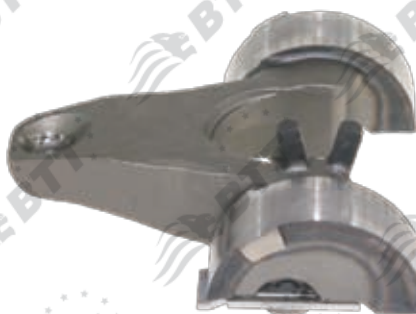

SB5/SN5 17,5" wheels

BTT kit n°:	KCK.3.5
Description:	ADJUSTING MECHANISM
X ref:	-

BTT kit n°:	KCK.9
Description:	BRIDGE
X ref:	-

BTT kit n°:	KCK.21
Description:	3 THREADS SCREW
X ref:	-

BTT kit n°:	KCK.6
Description:	LEVER
X ref:	K000687