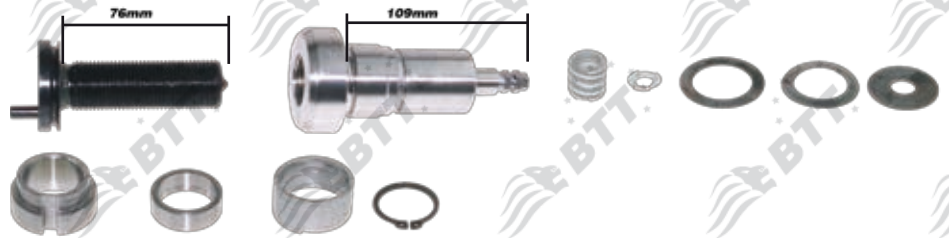

PAN17

BTT kit n°:	KCW.5.2.2
Description:	ADJUSTING MECHANISM
X ref:	-