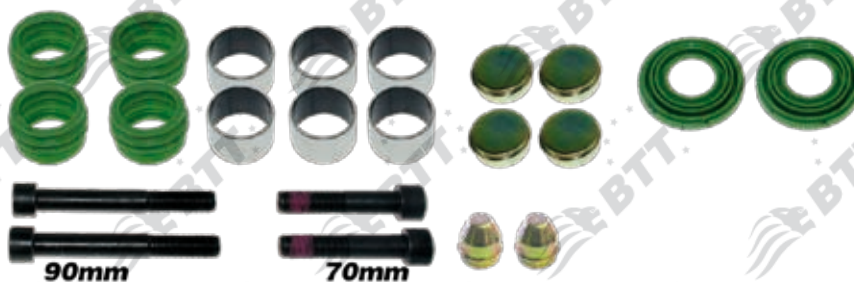

BTT kit n°:	KCW.1.5
Description:	GUIDE SEALS & BOOTS
X ref:	CWSK.10