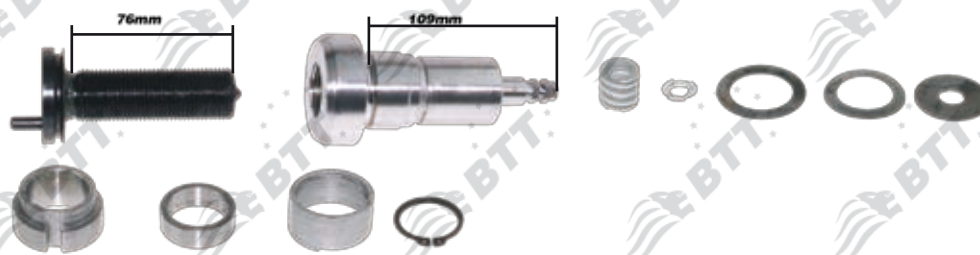

BTT kit n°:	KCW.5.2.1
Description:	ADJUSTING MECHANISM
X ref:	-