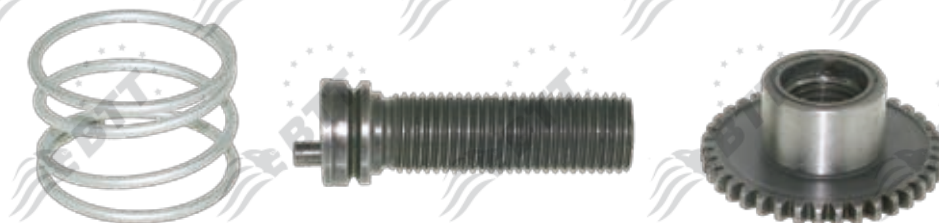

D LISA

BTT kit n°:	KCLI.3.1
Description:	ADJUSTER TAPPET (LEFT)
X ref:	SJ4073 CMSK.15