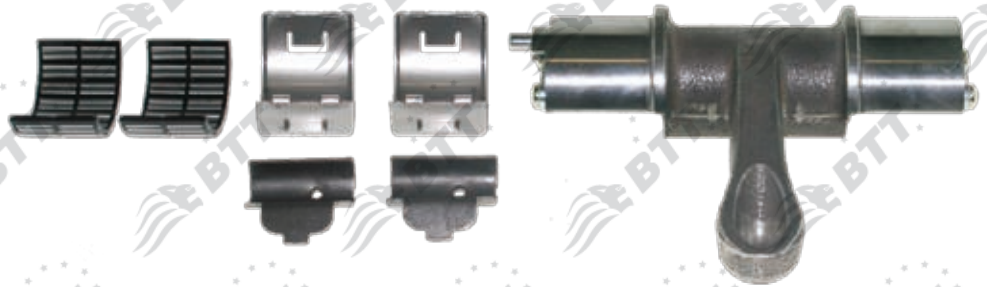

BTT kit n°:	KCE1.10.4
Description:	OPERATING SHAFT (LEVER) (RIGHT)
X ref:	CMSK.5.15

BTT kit n°:	KCE1.10.5
Description:	OPERATING SHAFT (LEVER) (L)
X ref:	-