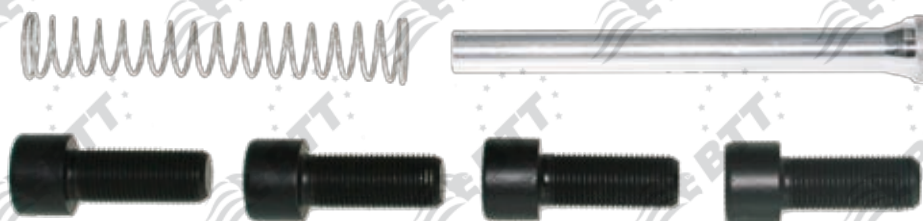

BTT kit n°:	KCE2.17.1
Description:	VISUAL WEAR PAD & SCREW
X ref:	MCK1240

BTT kit n°:	KCE2.17.2
Description:	VISUAL WEAR PAD
X ref:	CMSK.8.13

ELSA2

BTT kit n°:	KCE2.4.2
Description:	ADJUSTER MECHANISM CLUTCH SYSTEM
X ref:	-