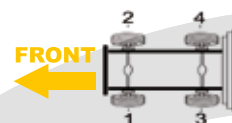

R2.02.17.001

R2.02.17.002

Actual caliper might be fitted with more accessories than showed in the photo (wear sensor, etc..)

ORION

Model	Caliper type	X ref 1	X ref 2	X ref 3	Veh. Manuf. X ref	Side	BTT Ref
Transit Bus < 1998	Meritor C LISA	LRG554	68032334	RX93.05.005		1	R2.03.05.554
		LRG555	68032335	RX93.05.006		2	R2.03.05.555