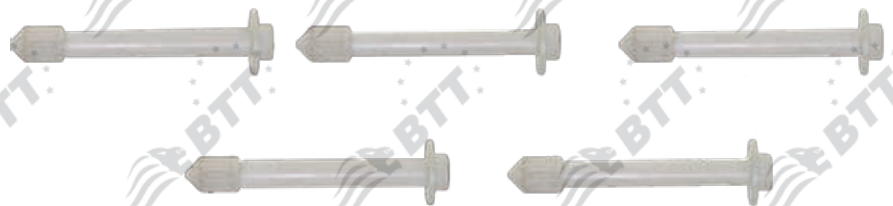

BTT kit n°:	KCK.18
Description:	PLASTIC PIN LONG
X ref:	-

BTT kit n°:	KCK.11.1
Description:	PAD RETAINER
X ref:	II19712004 II30679004 II197120061 CKSK.2.5

BTT kit n°:	KCK.1.8
Description:	BOLT & PLUG
X ref:	-