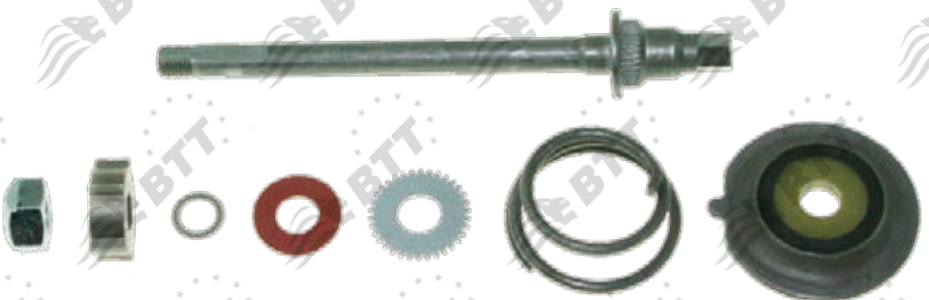

BTT kit n°:	KCK.3.4
Description:	ADJ. MEC. PARTS - HEXAG. HEAD
X ref:	CKSK.10.4