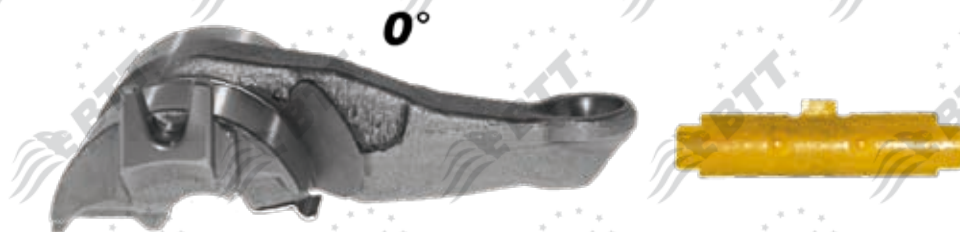

SN7 22,5" wheels

BTT kit n°:	KCK.6.4
Description:	LEVER SN7 0°
X ref:	CKSK.18.3