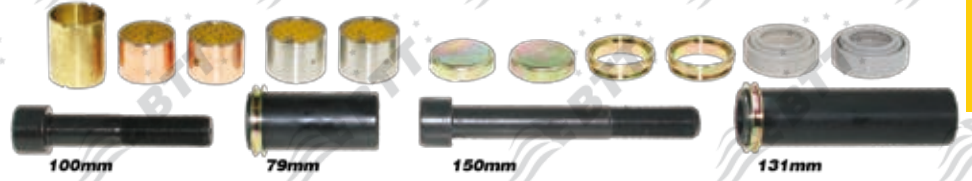

BTT kit n°:	KCE1.11.5
Description:	10 X BUSH 35 X 39 X 30
X ref:	CMSK.5.16

D LISA

BTT kit n°:	KCLI.1.1
Description:	GUIDES & SEALS
X ref:	SJ4076 CMSK.13

BTT kit n°:	KCLI.1.2
Description:	GUIDES & SEALS
X ref:	SJ4052 CMSK.54