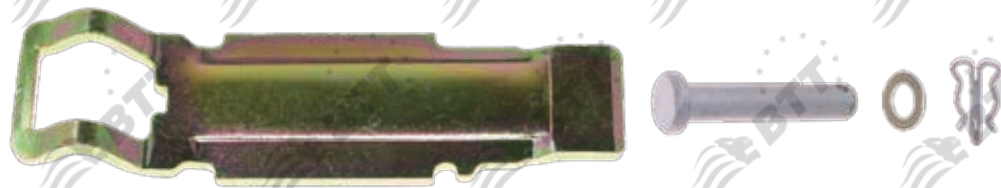

BTT kit n°:	KCK.11.1
Description:	PAD RETAINER
X ref:	II19712004 II30679004 II197120061 CKSK.2.5