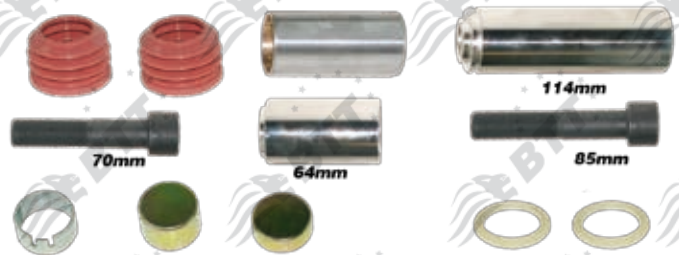

SN6 19,5" wheels

BTT kit n°:	KCK.1.3
Description:	GUIDES & SEALS
X ref:	K001274 K000472 CKSK.3.2

BTT kit n°:	KCK.1.3.1
Description:	GUIDES & SEALS
X ref:	K001915

BTT kit n°:	KCK.1.4
Description:	GUIDES AND SEALS (2 RED SEALS VERSION)
X ref:	K010766 K004100 CKSK.6.2