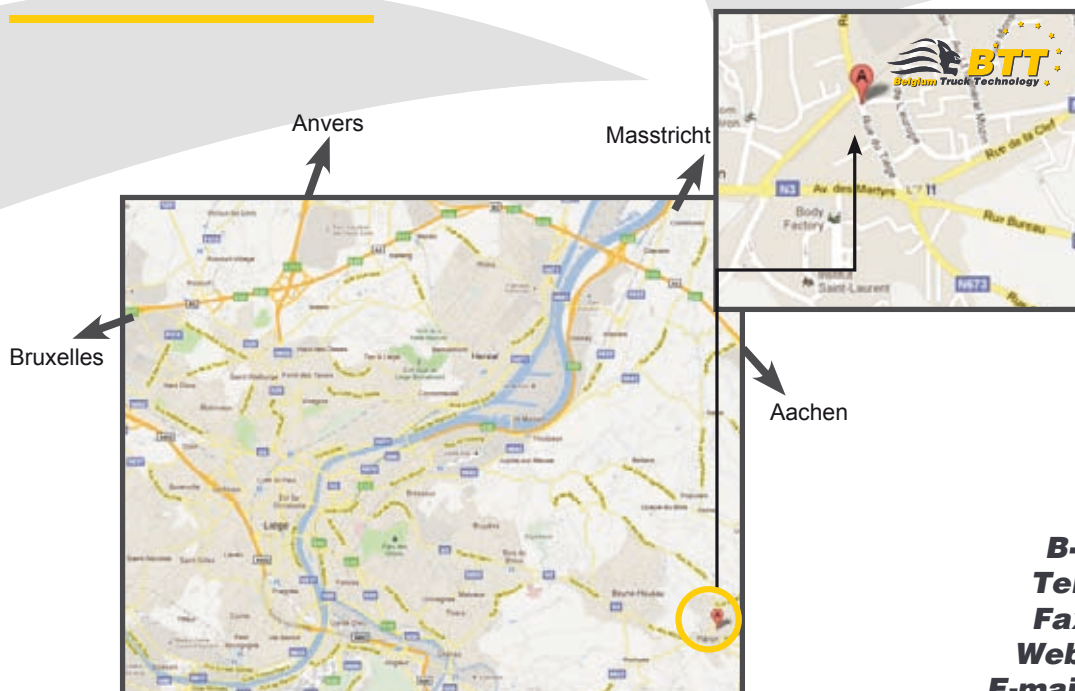

Where to find us

Address:
Rue du Tiège 33
B-4620 Fléron - Belgium
Tel : 0032(0) 4 263 60 81
Fax: 0032(0) 4 263 77 28
Web: www.belgiumtt.com
E-mail: info@belgiumtt.com

We buy old core

We buy Meritor, Wabco, Knorr-bremse core..