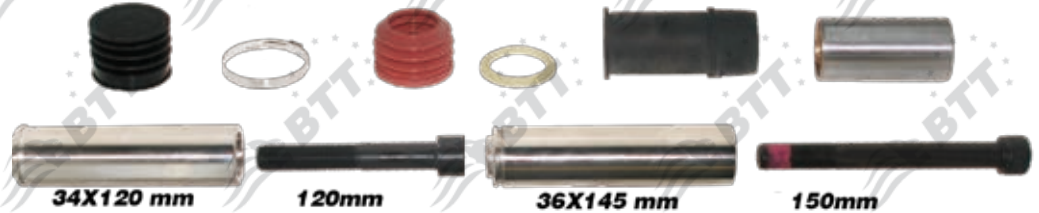

BTT kit n°:	KCK.1.1.3
Description:	GUIDES & SEALS
X ref:	II358510062