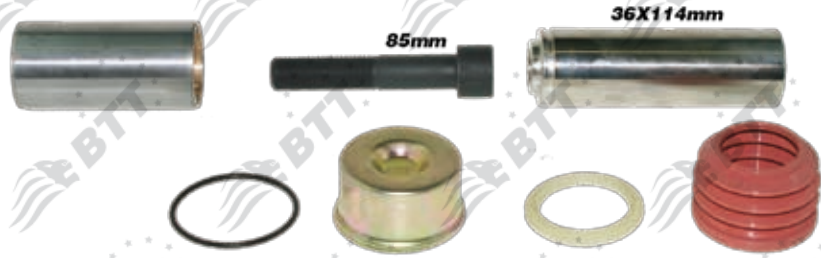

SB7 22,5" wheels

BTT kit n°:	KCK.1.1.8
Description:	GUIDES & SEALS
X ref:	K000696