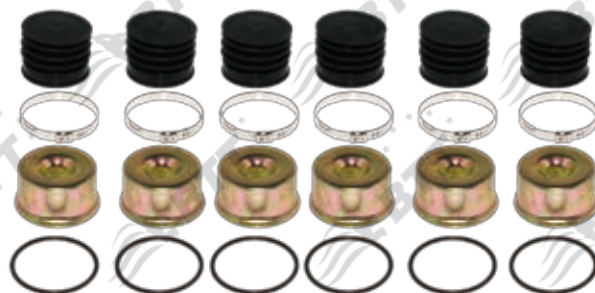

BTT kit n°:	KCK.16
Description:	TAPPET
X ref:	-

BTT kit n°:	KCK.16.3.1
Description:	TAPPET
X ref:	-

BTT kit n°:	KCK.16.4.1
Description:	BOOTS & PISTONS
X ref:	-

BTT kit n°:	KCK.5
Description:	OUTER BOOTS & STEELE CAP
X ref:	K001301 I1350470063 CKSK.5