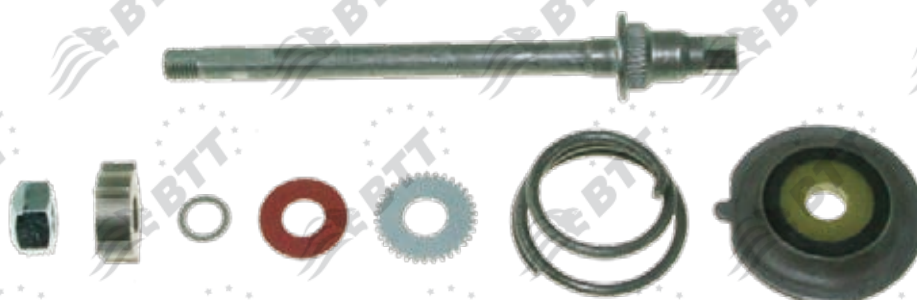

BTT kit n°:	KCK.3.4
Description:	ADJ. MEC. PARTS - HEXAG. HEAD
X ref:	CKSK.10.4