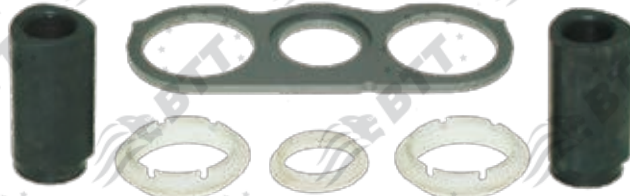

BTT kit n°:	KCE2.17.1
Description:	VISUAL WEAR PAD & SCREW
X ref:	MCK1240

BTT kit n°:	KCE2.17.2
Description:	VISUAL WEAR PAD
X ref:	CMSK.8.13

ELSA2

BTT kit n°:	KCE2.4.2
Description:	ADJUSTER MECHANISM CLUTCH SYSTEM
X ref:	-