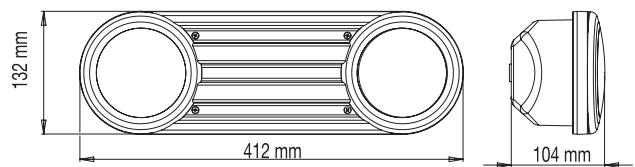

STOP LAMBA SOKETLİ - STOP LAMP W-SOCKET

ST 1013 / S

UNIVERSAL

TRIO

3'LÜ STOP LAMBA - STOP LAMP

ST 1032

UNIVERSAL

TRIO