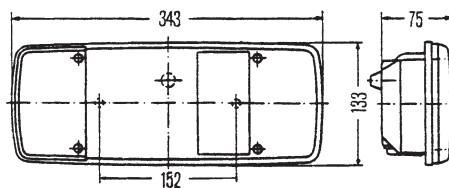

UNIVERSAL

STOP LAMBA - STOP LAMP

ST 1005