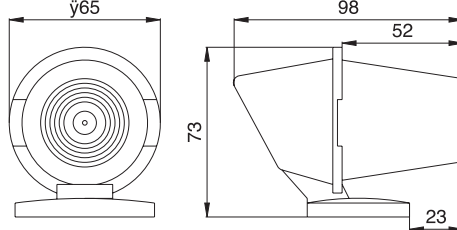

TP 310

RENAULT 310

TIR-KAMYON TEPE LAMBASI

TRAILER - TRUCK TOP LAMP

ÜK 101

REFLEKTÖR - REFLECTOR