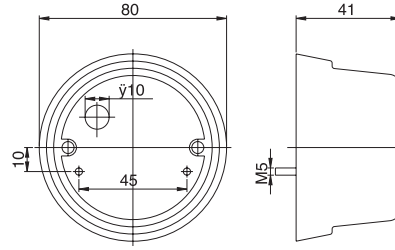

UNIVERSAL

DORSE LAMBA - TRAILER LAMP

ST 2009