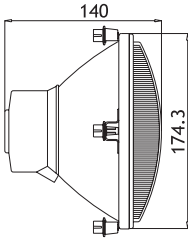

128 - 126 BIS

FAR - HEADLIGHT

PARK LAMBALI - W/PARKING LAMP -101022

PARK LAMBASIZ -W/OUT PARKING LAMP -101023

FIAT

128

FAR ÇERÇEVESİ - HEADLIGHT RIM
101024

FIAT