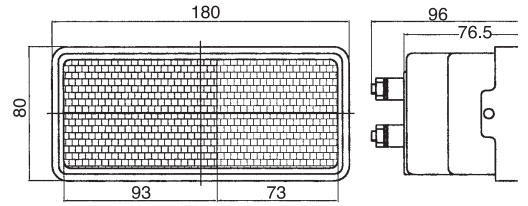

UNIVERSAL

STOP LAMBA - STOP LAMP