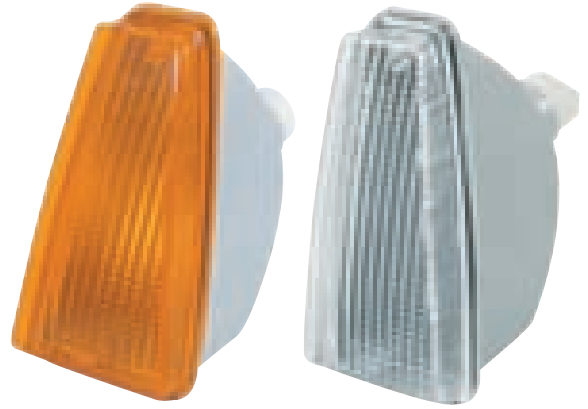

LADA

SAMARA 2108-2109

SİNYAL LAMBA SARI/BEYAZ

CORNER LAMP YELLOW/WHITE

404417 Sağ / Right - 404418 Sol / Left