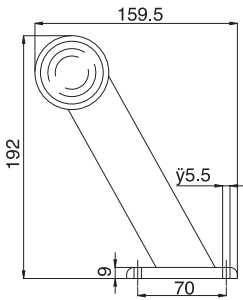

UNIVERSAL
DORSE LAMBA - TRAILER LAMP

TL 2005

UNIVERSAL

DORSE LAMB - TRAILER LAMP

TL 2007

UNIVERSAL
DORSE LAMBA - TRAILER LAMP

TL 2008

UNIVERSAL

DORSE LAMBA - TRAILER LAMP

SBL 116