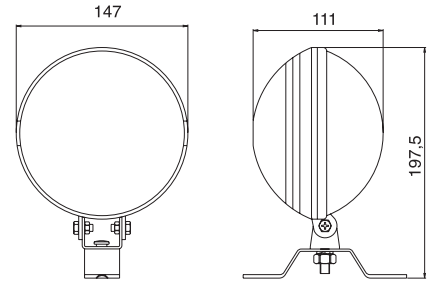

DÖNER LAMBA
 ROTATING BEACON
 H3 / 12V - 24V

TR 510

DÖNER LAMBA MIKNATISLI
ROTATING BEACON W/MAGNET
H1 / 12V - 24V

TR 505

MOTORSİKLET LAMBASI
MOTORCYCLE LAMP

TR 506

AMBULANS LAMBASI
EMERCENCY LAMP

TP 310