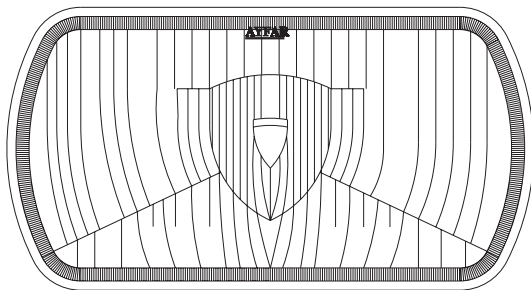

**J9 KARSAN - FORD CARGO
IVECO (1996 →)**

FAR CAMI - HEADLIGHT GLASS
C11312

PEUGEOT

PARTNER

FAR CAMI - HEADLIGHT GLASS
C11318 SAĞ/RIGHT - C11319 SOL/LEFT

PEUGEOT BOXER FIAT DUCATO CITROEN JUMPER

FAR CAMI - HEADLIGHT GLASS
C11316 SAĞ/RIGHT - C11317 SOL/LEFT