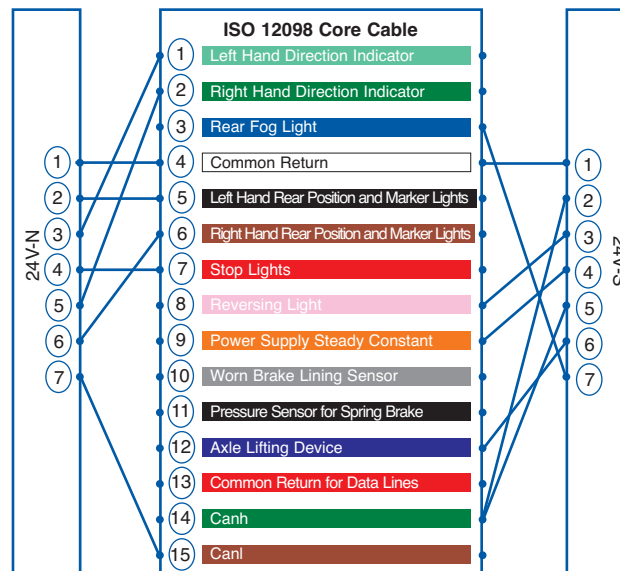

Also Deliverable in Green Colour Supplementary Cable