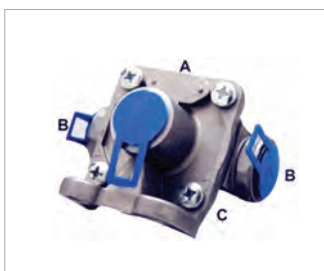

Auger Nr.	OEM Nr.	Description	Model	Picture
52509	4325000200 4520021000 4520021070 0004291431	Shut-off valve	---	
55385	-	Double Check Valve M16x1.5	---	
55386	-	Double Check Valve 3/8 - 18 NPTF	---	

Quick Release Valves

Auger Nr.	A - Supply	B - Delivery	C - Exhaust
52708	M22x1.5	M22x1.5	M22x1.5
54770	M22x1.5	M16x1.5	-
54771	M16x1.5	M16x1.5	-
54772	3/8 - 18 NPTF	3/8 - 18 NPTF	-
54773	1/2 - 14 NPTF	3/8 - 18 NPTF	-
54774	3/8 - 18 NPTF	3/8 - 18 NPTF	3/8 - 18 NPTF
54775	3/8 - 18 NPTF	1/4 - 18 NPTF	3/8 - 18 NPTF
54776	1/4 - 18 NPTF	1/4 - 18 NPTF	3/8 - 18 NPTF
54777	1/2 - 14 NPTF	1/4 - 18 NPTF	3/8 - 18 NPTF
54778	M16x1.5	M16x1.5	M16x1.5
54779	1/2 - 14 NPTF	3/8 - 18 NPTF	3/8 - 18 NPTF
54780	M22x1.5	M16x1.5	M16x1.5
54781	M22x1.5	M22x1.5	M16x1.5