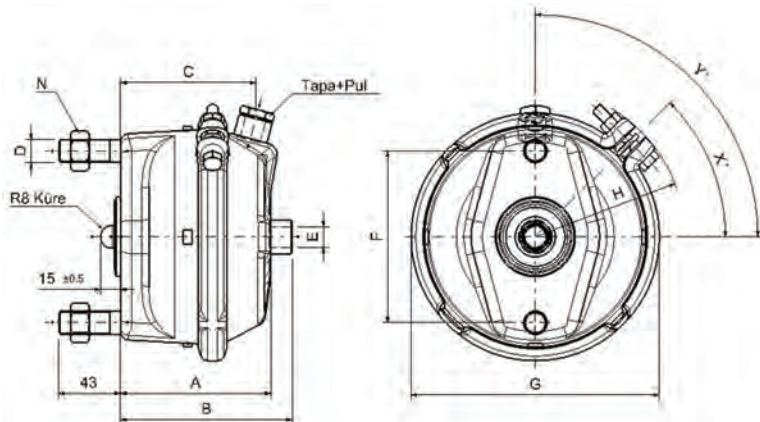

Service Brake Chamber (for disc brake)

Auger Nr.	Type	A	B	C	D,E	F	G	H	X	Y	Cap+N Washer	Weight
21004	16	97.5	-	86	M16x1,5	120.7	164	101	-45	-180	-	2,9kg
21005	16	97.5	111.5	86	M16x1,5	120.7	164	101	-210	-210	x	3kg
21006	20	105	-	95	M16x1,5	120.7	174	104.5	-45	-180	-	3,3kg
21007	20	105	121	95	M16x1,5	120.7	174	104.5	-210	-210	x	3,4kg
21008	24	103	-	93.5	M16x1,5	120.7	186	111	-45	-180	-	3,5kg
21009	24	103	117	93.5	M16x1,5	120.7	186	111	-210	-210	x	3,6kg

Operation Pressure :10 Bar

Temperature Range :-40 C° / 80 C°

Medium :Air

Force of Return Spring at Stroke 0 mm :150+30 / -20 N

Stroke :57...64 Stroke

Auger Nr.: 21004

Knorr Part Nr: BS3300

Stroke: 57

Type: 16"

Auger Nr.: 21005

Mercedes Nr : 006 420 52 24
Daf Nr : 1505 241
B. Achsen Nr: 05.444.32.01.0
05.444.32.02.0
02.0327.70.00
02.0327.71.00
Fruehauf Nr : AJV4526
S. Achsen Nr: 3 454 1065 60
3 454 1081 60

with rep. kit

Krone Nr: 5812866-58128660 Wabco: 4231047100 Kögel: 334652

Stroke: 57

Type: 16"

Auger Nr.: 21006

Knorr Part Nr: BS3404

Stroke: 64

Type: 20"

Auger Nr.: 21007

Mercedes Nr : 007 420 12 24
Daf Nr : 1517 954
B. Achsen Nr: 05.444.34.01.0
05.444.34.02.0
02.0327.74.00
02.0327.75.00
S. Achsen Nr: 3 454 1067 60
3 454 1082 60

with rep. kit

Krone Nr: ---

Wabco: 4235050000 Kögel: 337900

Stroke: 64

Type: 20"

Auger Nr.: 21008

Knorr Part Nr: BS3509

Stroke: 64

Type: 24"

Auger Nr.: 21009

Mercedes Nr : 007 420 14 24
Daf Nr : 1517 956
B. Achsen Nr: 05.444.36.01.0
05.444.36.02.0
02.0327.78.00
02.0327.79.00
S. Achsen Nr: 3 454 1069 60

with rep. kit

Krone Nr: ---

Wabco: 4235060010 Kögel: 337902

Stroke: 64

Type: 24"