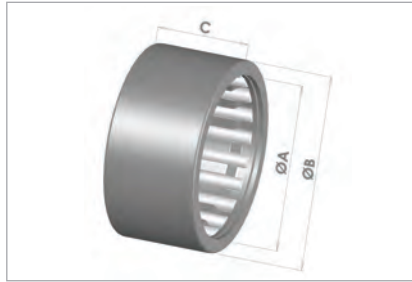

Auger Nr.	O.E.M. Nr.	A	B	C	Repair Kit
54478	016 981 30 10 009 981 88 10	ø33	ø40	20	52547 52553
54479	016 981 31 10 010 981 99 10	ø33	ø40	25	52547 52553
54480	008 981 68 10 009 981 38 10 009 981 41 10 016 981 25 10	ø50	ø58	25	52556 52559
54481	006 981 34 10 006 981 35 10	ø38	ø45	25	52549 52550
54484	011 981 00 10 016 981 28 10	ø30	ø37	20	52600 52601
54485	016 981 29 10 011 981 01 10	ø30	ø37	25	52600 52601
54488	015 981 72 10	ø26	ø31	33	52548 52557
54491	014 981 33 10	ø23	ø28	31	52681 52546
54495	009 981 79 10 016 981 26 10	ø27	ø34	16	53023
54496	009 981 83 10 016 981 27 10	ø27	ø34	20	53023
54825	014 981 63 10	ø54	ø62	27	54621 -54622 54623 - 54624
55229	005 981 63 10 004 981 44 10	ø50	ø65	25	55131