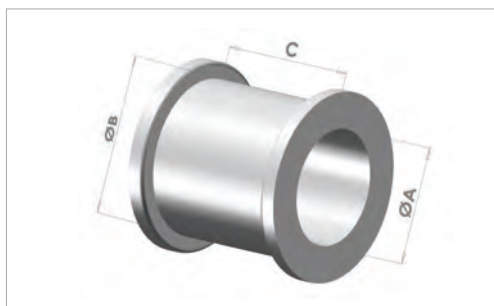

Auger Nr.	O.E.M. Nr.	A	B	C
51945	8127383	ø40	ø54.5	50
51946	8125492	ø34	ø54.5	50
51947	8125491	ø32.5	ø54.5	50
51948	8125490	ø30.5	ø54.5	50
51949	4848464	ø27	ø54.5	50
53222	93814618	ø28	ø46	50
53226	93814617	ø26	ø46	50
53452	8127381	ø37	ø54.5	50
54064	93819387	ø32	ø46	50
54065	93817505	ø36	ø46	50