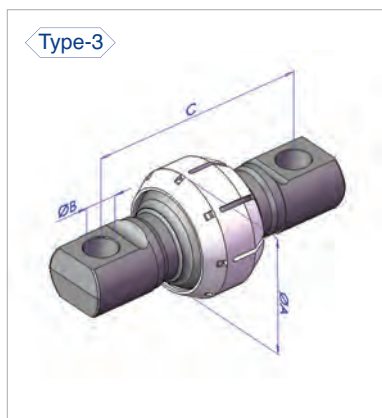

Auger Nr.	O.E.M. Nr.	A	B	C	D	Type
53007	81.43220.6204	ø95	53	M24x2	74	1
54637	81.43230.6060	ø85	54	M36x1.5	248	2
51447	81.43220.6108 - 81.43220.6132 81.43220.6109 - 81.43220.6290	ø72	ø19	130	-	3
55054	81.43220.6322	ø72	ø23	130	-	3
55122	81.43270.6072	ø90	ø23	152	-	3
51448	81.43230.6043	ø80	ø19	130	-	3
51449	81.95301.6133	ø90	ø23	152	-	3
53201	81.43270.6065	ø72	M20x1.5	46	-	4
51450	81.43270.6080 - 81.95301.6132	ø90	M24x1.5	59	-	4
53057	81.43270.6047	ø90	M24x1.5	60	-	4
53010	81.43250.6009	ø46	ø20	60	-	5