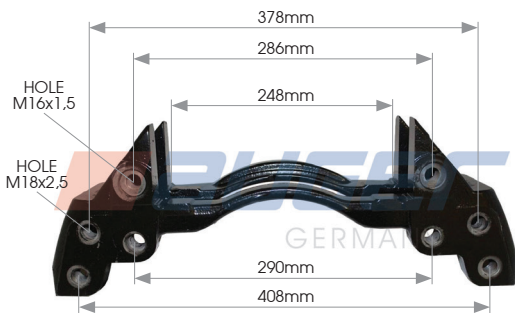

81567

Carrier - 22,5" - Rear Left

Type : SB7 - SB7 RADIAL - SN7
Replaces : K001530

Suitable for Mercedes	Replaces 000 421 38 06	Suitable for OH Series - O500