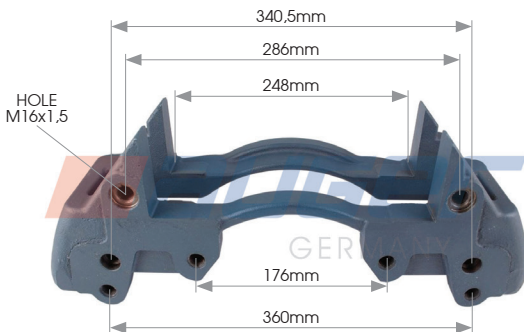

81571

Carrier - 22,5" - Left/Right

Type : SN7
Replaces : -

Suitable for Mercedes	Replaces -	Suitable for -