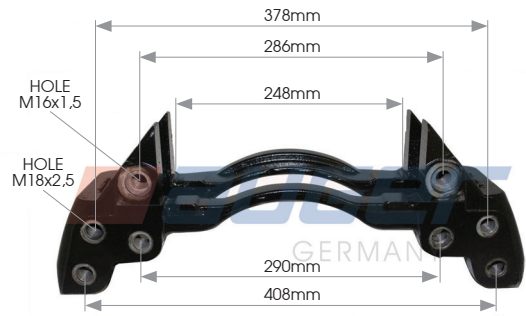

81568

Carrier - 22,5" - Rear Right

Type : SB7 - SB7 RADIAL - SN7
Replaces : K001529

Suitable for Mercedes	Replaces 000 421 37 06	Suitable for OH Series - O500