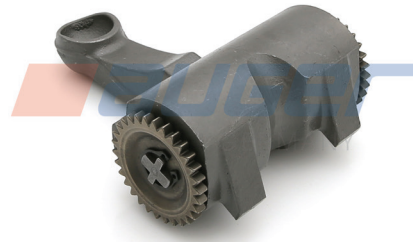

Type : 19.5" Single Piston - 22.5" Single Piston
Replaces : -

79286

Caliper Bridge

Type : 17.5"
Replaces : -

77311

Calliper Lever

Type : 17.5" - 19.5" Single Piston - 22.5" Single Piston
Replaces : -

81663