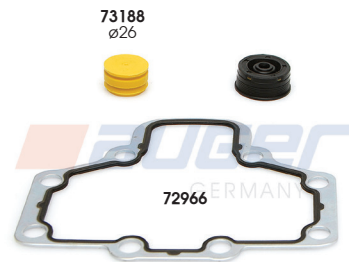

81657

Caliper Mechanism Repair Kit

Type : 19.5" Double Piston - 22.5" Double Piston
 Replaces : -

81659

Adjuster Mechanism Gear Set

Type : 19.5" Double Piston - 22.5" Double Piston
 Replaces : -

79236

Caliper Gasket Kit