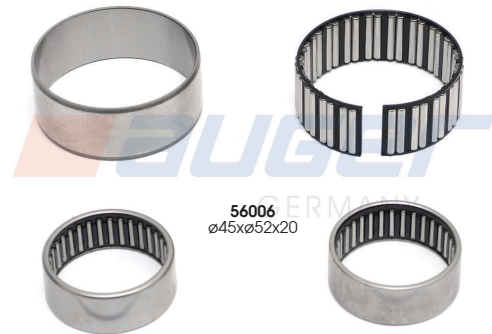

Type : 60 FRONT
Replaces : SP8902
Suitable for Replaces Suitable for
Mercedes 000 421 14 63 Vario
Daf 1522173 -
Renault Truck - Midliner

54541

Caliper Pin Repair Kit

Type : 68 REAR
Replaces : SJ1022

Suitable for Replaces Suitable for
Iveco 93161475 EuroCargo