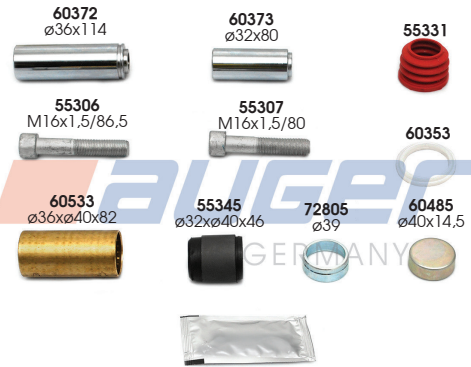

Caliper Pin Repair Kit

Type : SB6 - SB7 - SB7 RADIAL
Replaces : K048396K50

78333

Caliper Pin Repair Kit

Type : SB6 - SB7 - SB7 RADIAL
Replaces : K048371K50

Suitable for	Replaces	Suitable for
Man	81.50822.6036	TGA