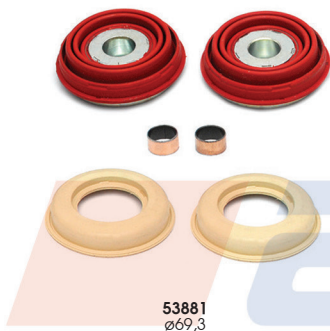

78534 Caliper Kit

Type : SN6 - SN7 - SK7

Replaces : -

79770 Caliper Kit

Type : SN6 - SN7 - SK7

Replaces : -