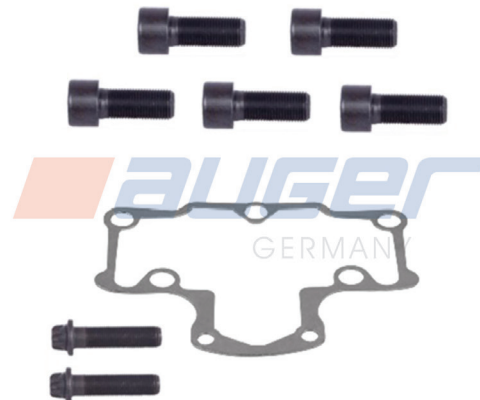

81658

Caliper Gasket Kit

Type : 19.5" Double Piston - 22.5" Double Piston
Replaces : -