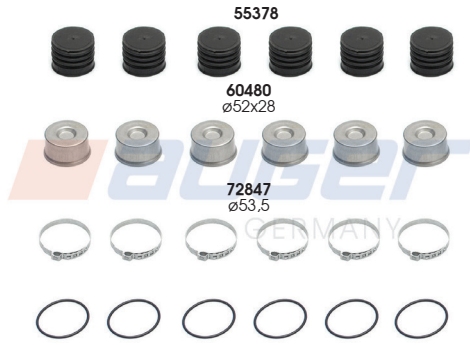

54072

Caliper Pin Cap Set

Type : SB5 - SB6 - SB7 - SB7 RADIAL
Replaces : K001301
Suitable for Man 81.50822.6025 Daf 1439494
Replaces TGA / M 2000 / LION'S CITY
Suitable for -