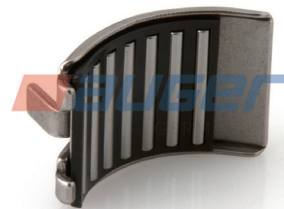

57600

Roller Bearing

Type : 17.5" - 19.5" Single Piston - 22.5" Single Piston
Replaces : -