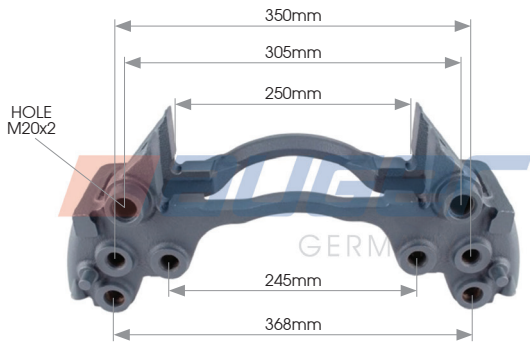

81583

Carrier - 22.5" - Left/Right

Type : ELSA225
Replaces : MCK1297

Suitable for Replaces Suitable for
Volvo 85109886 FM Series

81584

Carrier - 22.5" - Rear Left/Right

Type : D3
Replaces : 68320717-7

81585