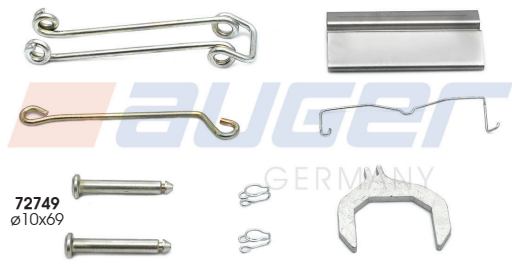

56145

Brake Pad Retainer Kit

Type : Bendix ADB 3700 / 4300
Replaces : 381.422

Suitable for	Replaces	Suitable for
Iveco	93161559	EuroCargo / EuroFire