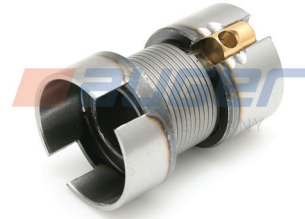

81637

Adjusting Mechanism, Right
(New Type - Ø44 mm)

Type : ELSA 1
Replaces : -