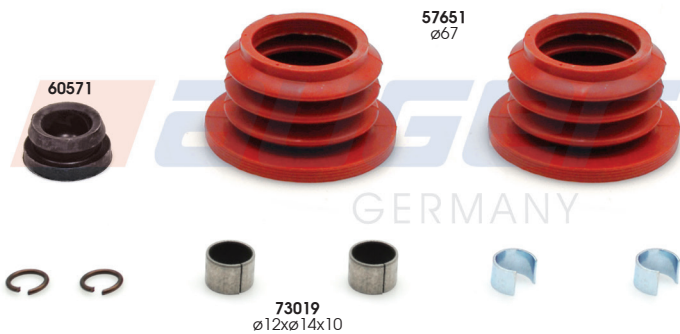

56091

Caliper Boot & Plug Set

Type : MARK IV - MODUL X - GEN 1 - MODUL X - GEN 2
Replaces : 94662

Suitable for Replaces Suitable for
Saf 3 434 3852 02 SK RB 9022 H (MK IV)
SK RB 9022 H (MODUL X)
9022/11222H(MODUL X) Brake SBH
2243-11 S (MODUL X)