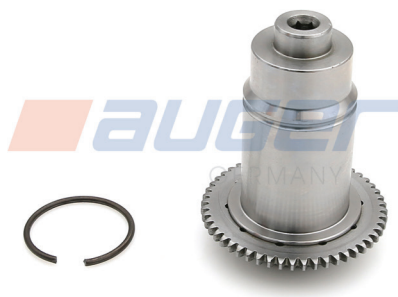

81697 Adjusting Mechanism (Driven)
Type : MODUL X - GEN 1
Replaces : -