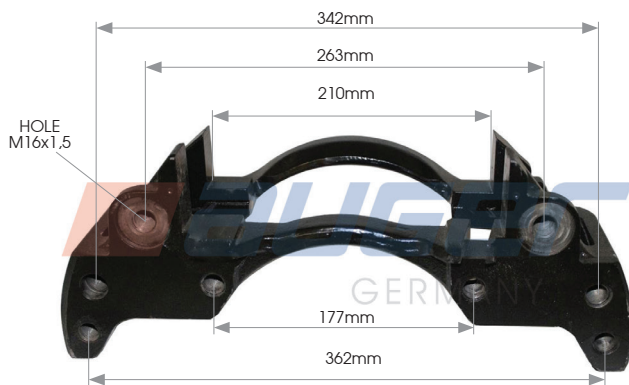

81589

Carrier - 19.5" - Right

Type : 19.5" Single Piston

Replaces : 40 195 018

Suitable for	Replaces	Suitable for
Saf	3 080 0018 01	SK RB 9019 W
Saf	3 080 0032 00	SK RS 9019 W
Saf	3 080 0032 20	SK RZ 9019 W
Daf	0866217	-