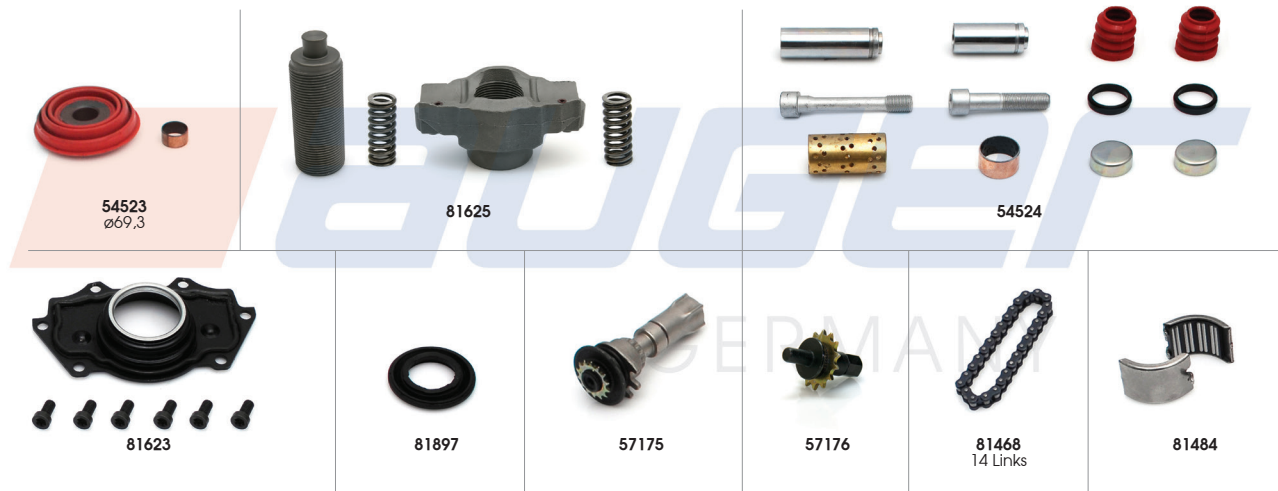

81499 Comple Caliper Kit

Type : SN5

Replaces : -

Suitable for
Man

Replaces
-

Suitable for
12.180 TGL