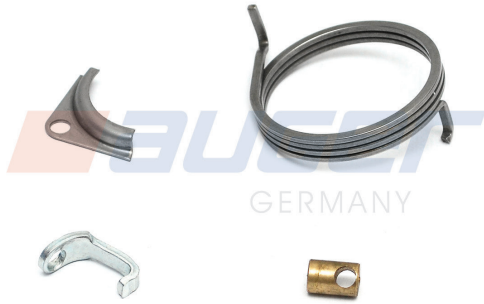

56139

Clutch System Kit, Left

Type : ELSA 1
Replaces : -

Suitable for Man Replaces Suitable for F2000 / Lion's City