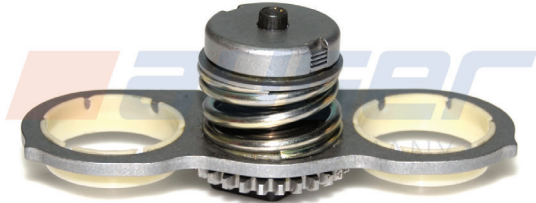

70699

Caliper Adjusting Mechanism
(Bearing)

Type : ELSA2 AXIAL - ELSA195 - ELSA225 - EX225

Replaces : -

Suitable for Man	Replaces	Suitable for
	-	Lion's City Centroliner NL / NG / NL NUE / ND / NM
Volvo	-	B7/9/12
Renault Truck	-	Premium Sisu Midlum Magnum