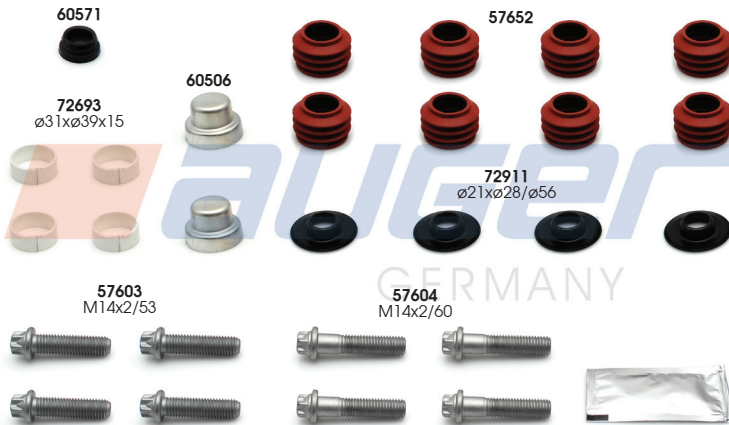

56095

Caliper Pin Bolt Repair Kit

Type : MARK II - MARK III - MARK IV
Replaces : 94661

Suitable for Saf	Replaces 3 434 3858 00 3 434 3854 01	Suitable for SK RB 9022 H (MK II/III) SK RB 9022 H (MK IV) 9022/11222 H (MK II) Brake SBH 2243-11 S (MK II) 9022/11222 H (MK III) Brake SBH 2243-11 S (MK III) 9022/11222 H (MK IV) Brake SBH 2243-11 S (MK IV)