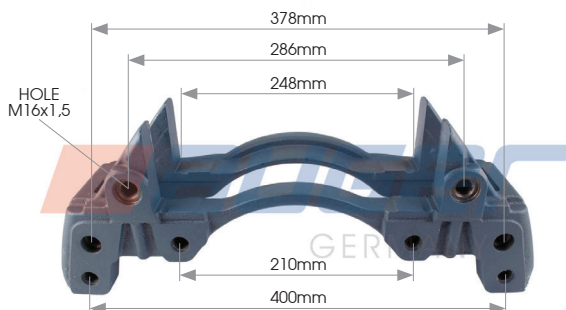

81559

Carrier - 22,5" - Front - Left/Right

Type : SB7 - SN7

Replaces : Z007541 - K000026

Suitable for Replaces Suitable for
Mercedes 000 421 11 06 Atego - Actros - Axor