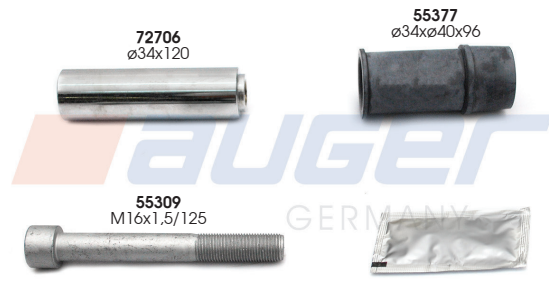

56022

Caliper Long Bush Repair Kit

Type : SB7 - SB7 RADIAL

Replaces : II339830064