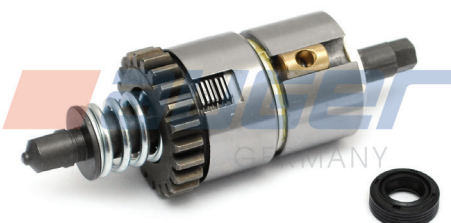

55721

Adjusting Mechanism Shaft Kit,
Rear Right

Type : C DUCO - Le DUCO - D DUCO SERIES
Replaces : MCK1112

Suitable for	Replaces	Suitable for
Volvo	85102096	FH12/16 - FM7/9/10/12