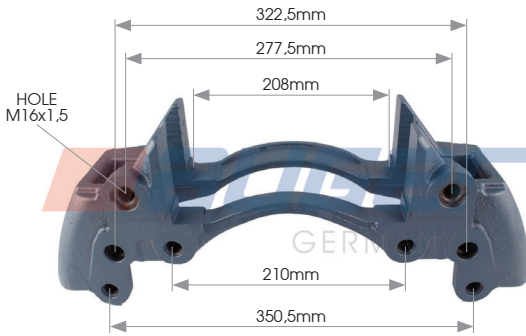

81569

Carrier - 22,5" - Rear Left/Right

Type : SL7
Replaces : Z025197 - K052379K50

Suitable for Mercedes	Replaces 000 423 10 06	Suitable for Axor - Antos - Arocs - Actros