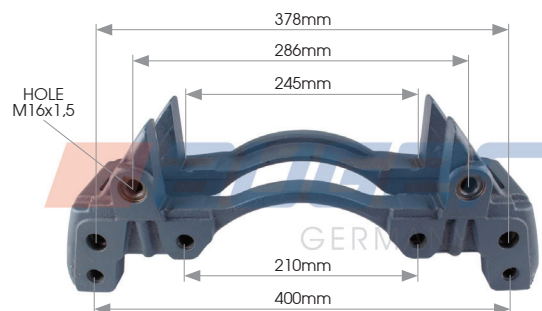

81560

Carrier - 22,5" - Front - Left/Right

Type : SB7 - SN7

Replaces : -

Suitable for Replaces Suitable for
Mercedes - 4140