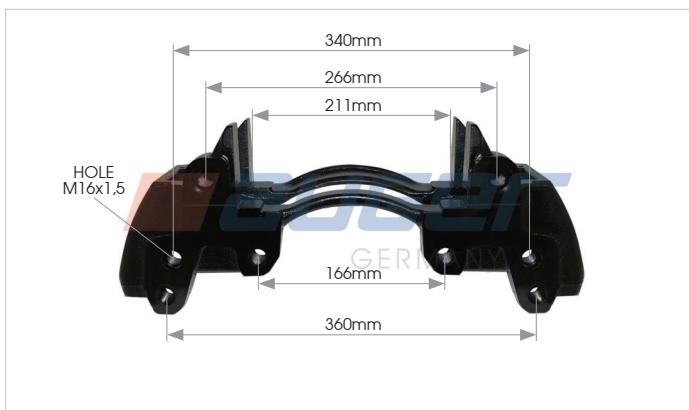

81577 Carrier - 22,5" - Left/Right

Type : SK7
Replaces : Z006715 - K012619

Suitable for	Replaces	Suitable for
Bpw	01.303.88.56.0	-

81578 Carrier - 19,5" - Left/Right

Type : SN6
Replaces : Z019053

Suitable for	Replaces	Suitable for
Saf	-	Jumbo