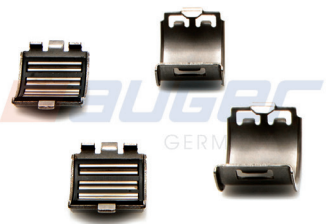

79341

Roller Bearing Kit

Suitable for
Bpw

Replaces
-

Suitable for
BPW ECO Disc TSB 3709
BPW ECO Disc TSB 4309
BPW ECO Disc TSB 4312