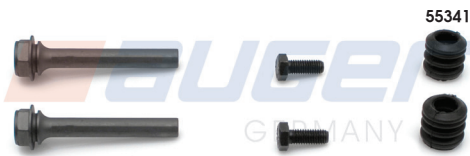

54567

Dust Cover Kit

Type : CALIPER DISC BRAKE 244 V-Ö

Replaces : 12 999 543VT

Suitable for	Replaces	Suitable for
Mercedes	000 420 04 82	Sprinter / Vario
Daf	1517794	-