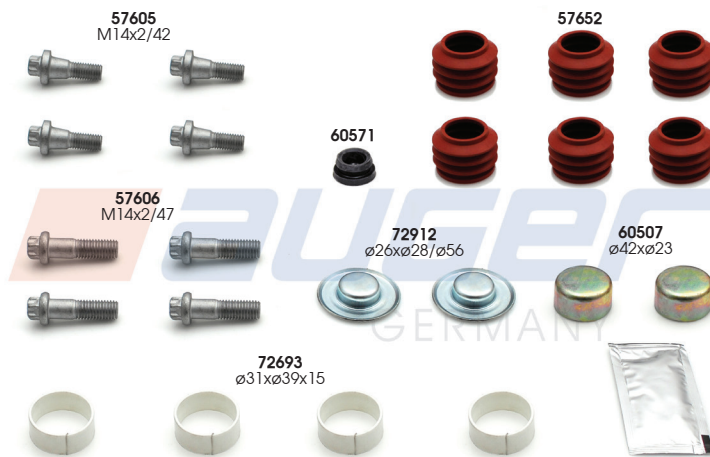

56096

Caliper Pin Bolt Repair Kit

Type : MODUL X - GEN 1 - MODUL X - GEN 2
Replaces : 94660

Suitable for Saf	Replaces 3 434 3854 02	Suitable for SK RB 9022 H (MODUL X) 9022/11222H(MODUL X) Brake SBH 2243-11 S (MODUL X)