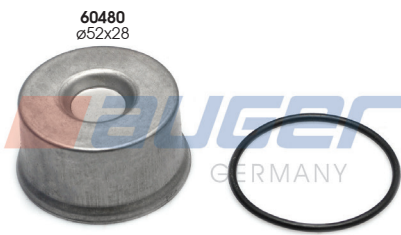

53879

Caliper Pin Cap Set

Type : SB5 - SB6 - SB7 - SB7 RADIAL
Replaces : II39769F0063
Suitable for Saf 3 434 3806 00
Replaces SBK 1937-11 S / SBK 2243-11 S
Suitable for -