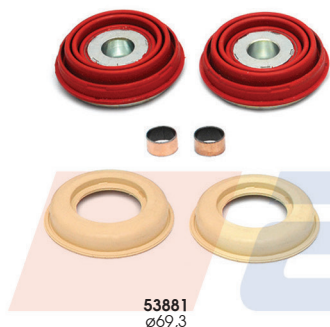

Replaces : -

Suitable for Replaces Suitable for

79766 Caliper Kit

Type : SB6 - SB7

Replaces : -

79767 Caliper Kit

Type : SB6 - SB7

Replaces : -