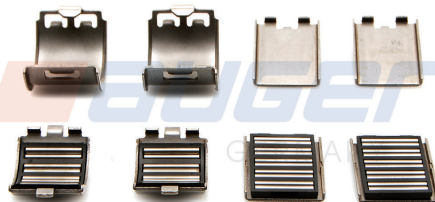

79340

Roller Bearing Kit

Suitable for
Bpw

Replaces
-

Suitable for
BPW ECO Disc TSB 3709
BPW ECO Disc TSB 4309
BPW ECO Disc TSB 4312