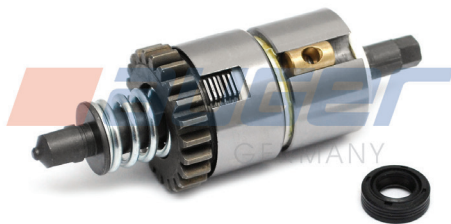

76246

Caliper Adjusting Gear Set

Type : ELSA195 - ELSA225 - EX225
Replaces : -

55719

Adjusting Mechanism Shaft Kit,
Front Left-Right

Type : C DUCO - Le DUCO - D DUCO SERIES
Replaces : MCK1113

Suitable for	Replaces	Suitable for
Volvo	85102093	FH12/16 - FM7/9/10/12