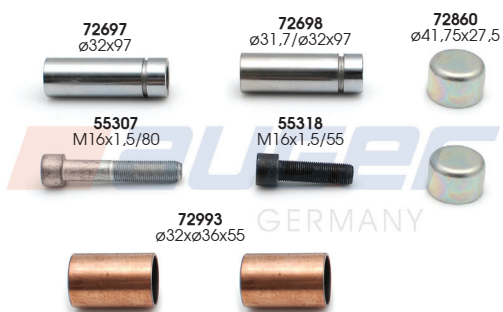

53866

Caliper Pin Repair Kit

Type : DX195
Replaces : MCK1171/N