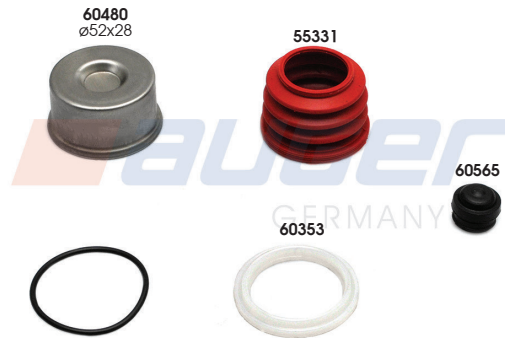

56066

Caliper Pin Boot & Cap Set

Type : SB5 - SB6 - SB7 - SB7 RADIAL
Replaces : -
Suitable for Bpw 09.801.06.11.0
Replaces SH..LL Series (SB 4309 / SB 4345)
Suitable for SKH Series (SB 3745)