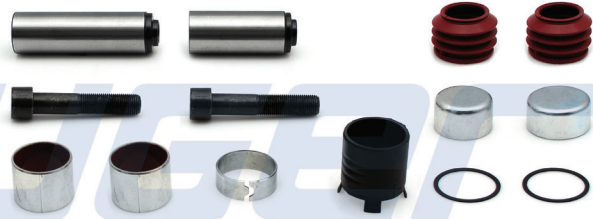

81595 Carrier - 22,5" - Right

Type : MAXX 22T TYPE (SCHMITZ SCB430W1)
Replaces : 640 222 740 6 D1-6J20

Suitable for Schmitz Replaces Suitable for
- SCB430W1

mauger
GERMANY

Suitable for
HALDEX

79759

79758

79754