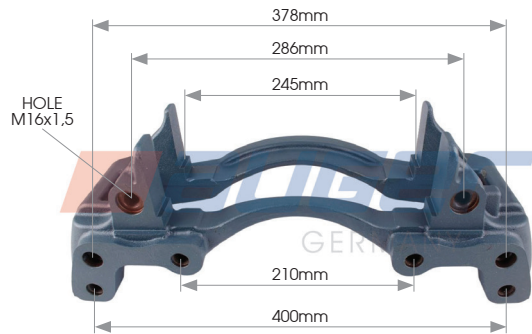

81570

Carrier - 22,5" - Front Left/Right

Type : -
Replaces : Z046338

Suitable for Mercedes	Replaces -	Suitable for 4140