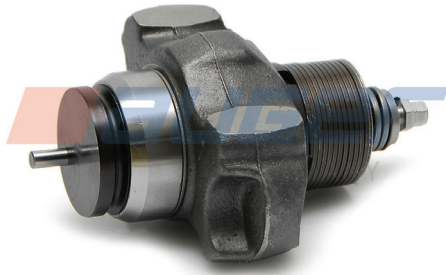

Carrier - 22,5" - Left/Right

Type : D DUCO

Replaces : 68322778

Suitable for	Replaces	Suitable for
Volvo	3092253	FH12/16 - FM9/12
Daf	1489072	-

mauger
GERMANY

Suitable for

WABCO

77415