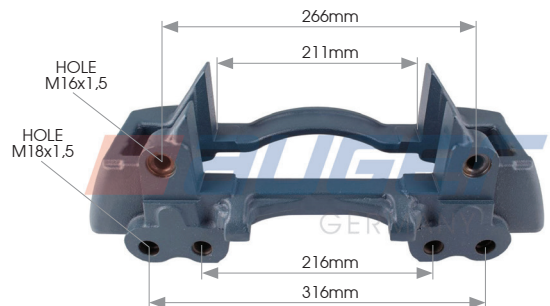

81572

Carrier - 22,5" - Left/Right

Type : SK7
Replaces : Z019050 - K015308

Suitable for Saf	Replaces -	Suitable for -