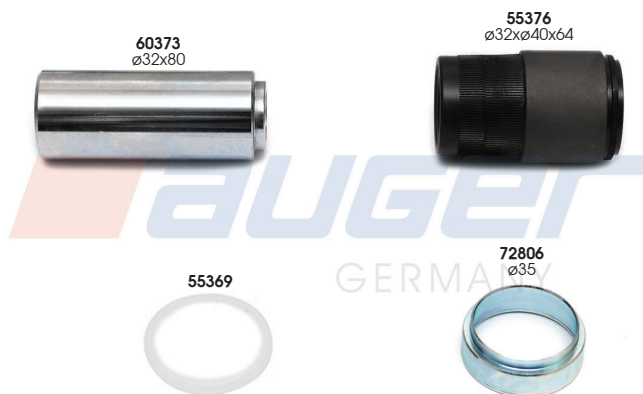

76382

Caliper Pin Rubber Bush (Long)

Type : SB5 - SB6 - SB7

Replaces : -

Suitable for	Replaces	Suitable for
Mercedes	-	Actros
Scania	-	4 Series Truck / PGRT Series Truck / 4 Series Bus / FKN Series Bus
Bpw	-	SKH Series (SB 3745) SH Series (SB 4345) SKH..LL Series (SB 3745) SH..LL Series (SB 4309 / SB 4345)
Saf	-	SKRB 9019 K (SN 6) SKRB 9022 K (SN 7) SKRS 9019 K (SN 6) SKRS 9022 K (SN 7) SKRZ 9019 K (SN 6) SKRZ 11019 K (SN 6) SKRZ 9022 K (SN 7) SKRZ 11222 K (SN 7) B9-19K / B19-19K / S19-19K / Z11-19K