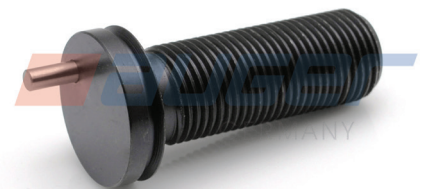

81462

Caliper Calibration Bolt

Type : MAXX 22

Replaces : -

Suitable for Replaces : Suitable for
Man : TGS-TGX-TGA-LION'S