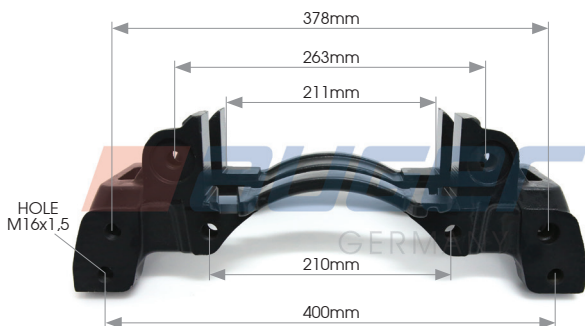

81590

Carrier - 22.5" - Left

Type : 22.5" Single Piston

Replaces : -