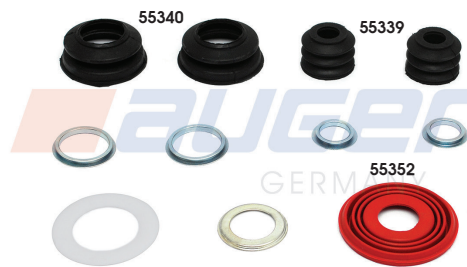

53883

Caliper Pin Boot Set

Type : Bendix ADB 3700 / 4300

Replaces : 381.413

Suitable for Replaces Suitable for
Iveco 93161192 EuroCargo / EuroFire / EuroStar / EuroTech
Irisbus