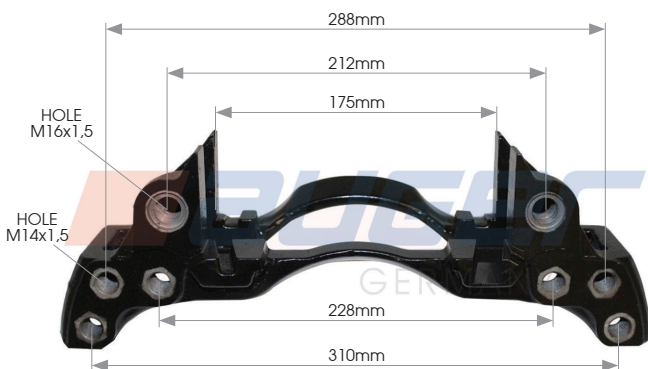

81587

Carrier - 17,5" - Right

Type : 17.5"
Replaces : 40 175 050

Suitable for Man	Replaces	Suitable for
	81.50804.6070	L2000 / M2000
	81.50804.6354	
	81.50804.9070	
	81.50804.9088	
Daf	1505373	-