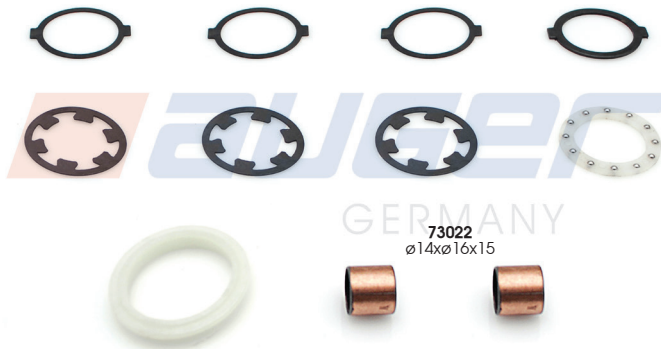

56126

Clutch System Kit, Left

Type : D3
Replaces : -

56127

Clutch System Kit, Right

Type : D3
Replaces : -

56141

Adjusting Mechanism Repair Kit