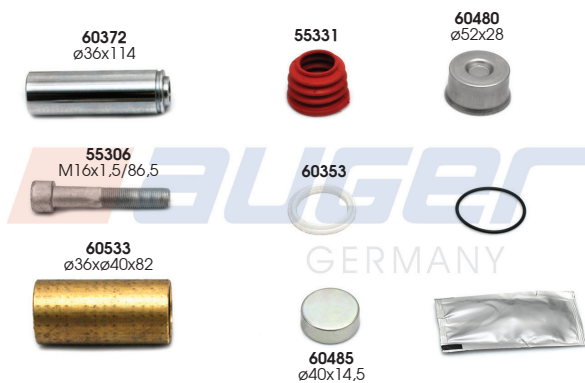

56057

Caliper Pin Rubber Bush (Long)

Type : SB5 - SB6 - SB7
Replaces : K000421

53876

Caliper Pin Repair Kit

Type : SB6 - SB7 - SB7 RADIAL
Replaces : K000696 - K004218 - I1310370066

Suitable for Mercedes	Replaces 002 420 03 83	Suitable for Actros / Atego / Axor 2
Scania	1527631	4 Series Truck / PGRT Series Truck
	1477675	4 Series Bus / FKN Series Bus
Saf	3 434 3805 00	SBK 1937-11 S / SBK 2243-11 S