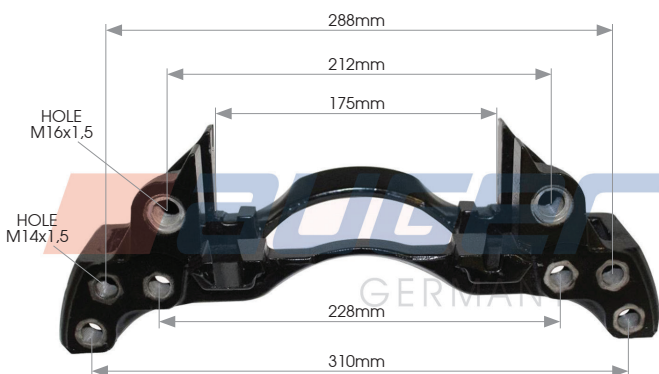

81586

Carrier - 17,5" - Left

Type : 17.5"
Replaces : 40 175 049

Suitable for Man	Replaces	Suitable for
	81.50804.6087	L2000 / M2000
	81.50804.6071	
	81.50804.6089	
	81.50804.6355	
	81.50804.9071	
	81.50804.9087	
Daf	1505372	-