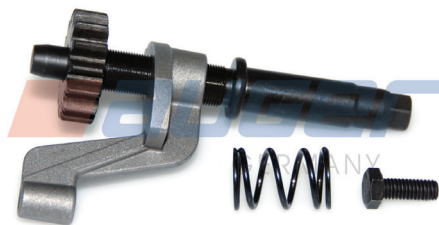

Eccentric Shaft Repair Kit

Type : DX195
Replaces : MCK1294 - MCK1168 - MCK1169

70689

Caliper Adjusting Gear Set, Left

Type : ELSA2 SERIES
Replaces : -

Suitable for	Replaces	Suitable for
Man	-	Lion's City / Centroliner NL / NG / NL / NUE / ND / NM
Volvo	-	B7/9/12
Renault Truck	-	Premium / Sisu / Midlum / Magnum