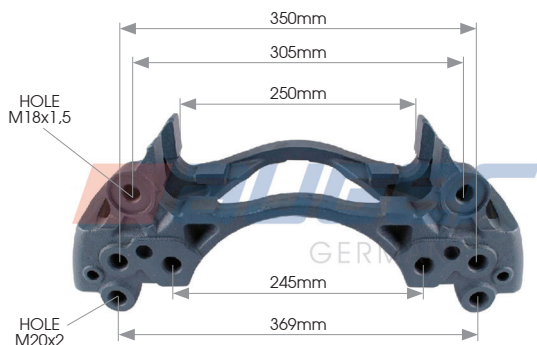

81481

Caliper Push Plate

Type : C LISA
Replaces : -

81582

Carrier - 22.5" - Left/Right

Type : ELSA2 SERIES
Replaces : 68323673 - 68323675 - 68323676
Suitable for Replaces Suitable for
Man 35.50307.5526 -
Renault Truck - RENAULT 420