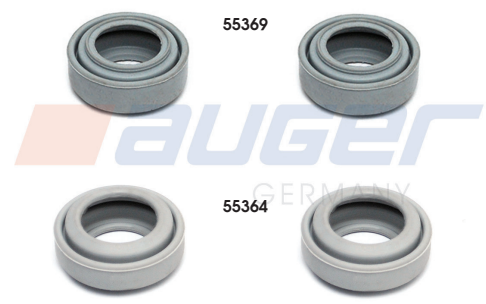

Dust Cover Kit

Type : ELSA 1
 Replaces : ST1156
 Suitable for Replaces Suitable for
 Man 81.50802.6016 TGA / TGS / TGX / Lion's Series

53870

Dust Cover Kit

Type : B DUCO - C DUCO - Le DUCO - D DUCO SERIES - ELSA2 SERIES - ELSA195 - ELSA225 - EX225
 Replaces : MCK1139
 Suitable for Replaces Suitable for
 Man 81.50802.6024 TGA / TGL / Lion's City
 Volvo 85107913 FH12/16 - FM7/9/10/12