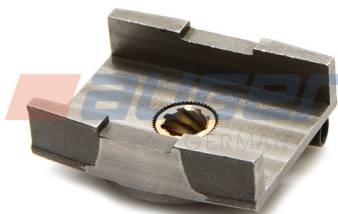

79337

Calliper Mechanism Housing

Suitable for
Bpw

Replaces
-

Suitable for
BPW ECO Disc TSB 3709
BPW ECO Disc TSB 4309
BPW ECO Disc TSB 4312