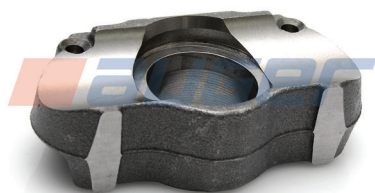

77414

Caliper Bridge

Type : 19.5" Single Piston - 22.5" Single Piston
Replaces : -