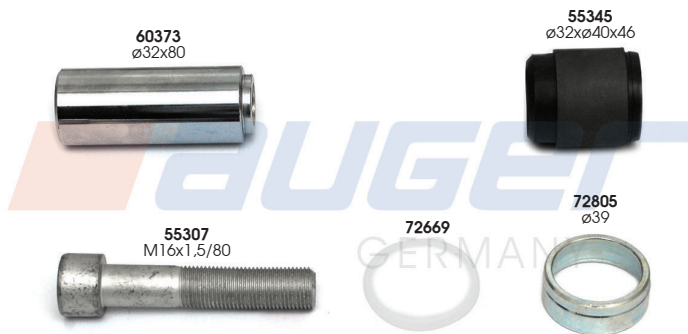

76378

Caliper Pin Rubber Bush (Short)

Type : SB6 - SB7 - SB7 RADIAL - SN6 - SN7 - ST7 - SK7 - SL7 - SM7
Replaces : -

Suitable for	Replaces	Suitable for
Mercedes	-	Atego / Atego 2 / Atego 3
Man	-	TGA / TGS TGM / TGX F 2000 / LION'S
Scania	-	4 Series Truck PGRT Series Truck 4 Series Bus FKN Series Bus
Daf	-	XF105/95 CF65/75/85 LF45/55