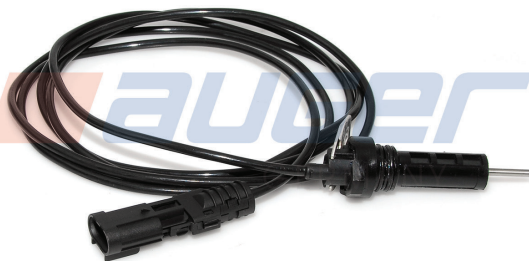

Suitable for	Replaces	Suitable for
Volvo		FH12/16 - FM7/9/10/12
Volvo		FH12/16 - FM7/9/10/12
Ror-Meritor		-

74454

Pad Wear Indicator, Right

Type : -

Replaces : 21390372 - 20928536

Suitable for	Replaces	Suitable for
Volvo		FH12/16 - FM7/9/10/12
Volvo		FH12/16 - FM7/9/10/12
Ror-Meritor		-