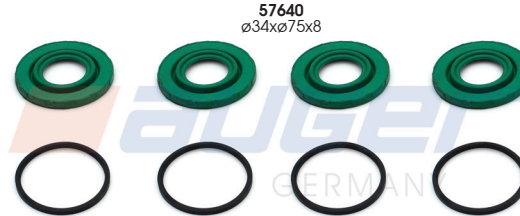

56027

Dust Cover Kit

Type : CALIPER DISC BRAKE 456 F-Ö

Replaces : 12 999 116VT

Suitable for	Replaces	Suitable for
Daf	FBU1076	F45 F600-800-1000 ROADRUNNER