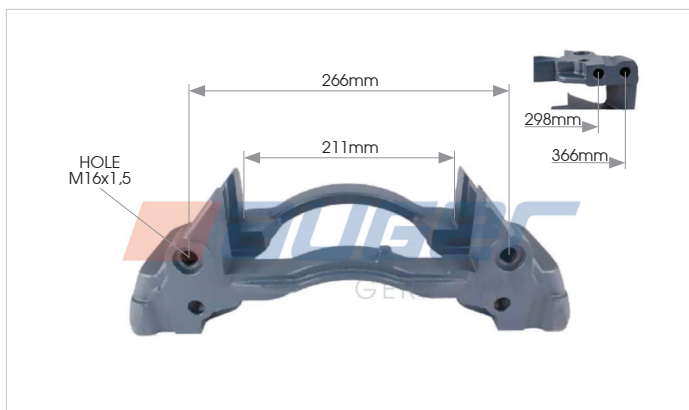

81580

Carrier - 19,5" - Left/Right

Type : SN6
Replaces : K004679

Suitable for Bpw	Replaces -	Suitable for -