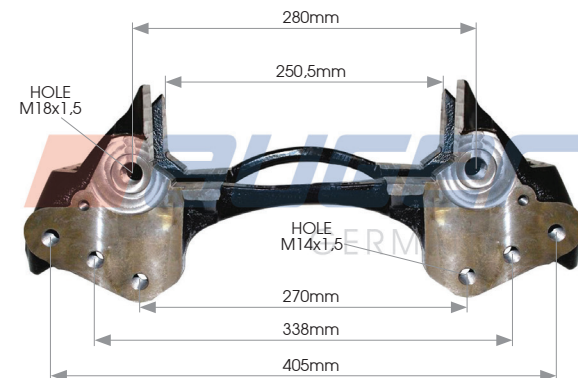

81584

Carrier - 22.5" - Rear Left/Right

Type : D3
Replaces : 68320717-7