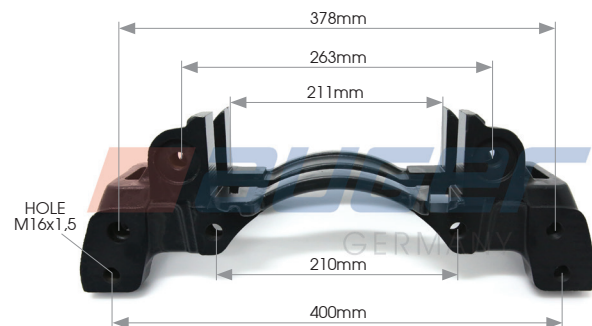

Type : 22.5" Single Piston

Replaces : -

81591

Carrier - 22.5" - Right

Type : 22.5" Single Piston

Replaces : -

81592 Carrier - 22,5" - Left

Type : 22.5" Single Piston
Replaces : -