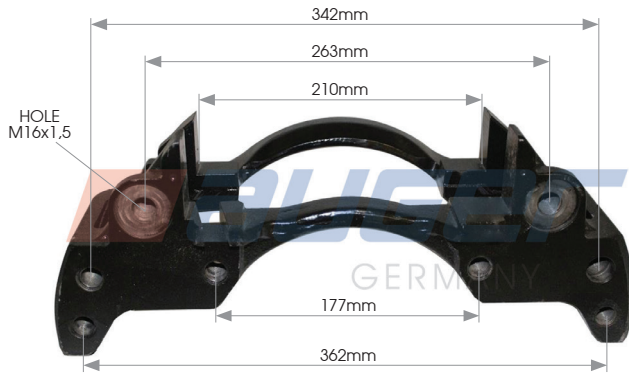

81588

Carrier - 19.5" - Left

Type : 19.5" Single Piston

Replaces : 40 195 017

Suitable for	Replaces	Suitable for
Saf	3 080 0019 01	SK RB 9019 W
	3 080 0033 00	SK RS 9019 W
	3 080 0033 20	SK RZ 9019 W
Daf	0866216	-