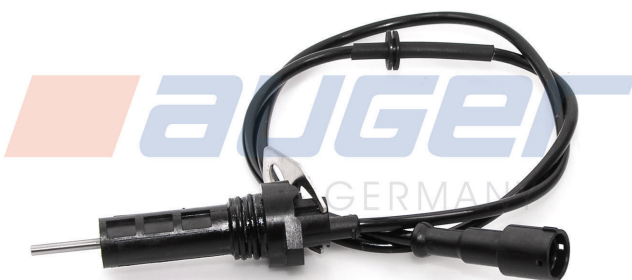

70708

Pad Wear Indicator, Rear

Type : -

Replaces : 20928532 - 20442607

Suitable for	Replaces	Suitable for
Volvo		FH12/16 - FM9/12
Volvo		FH12/16 - FM9/12
Ror-Meritor		Elsa2 Series / Elsa195 - Elsa225