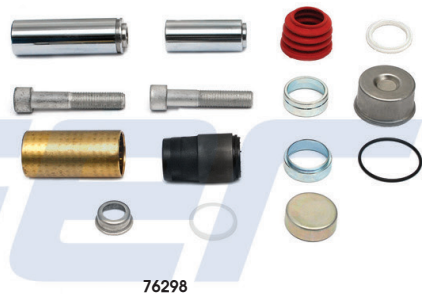

76298

81498 Comple Caliper Kit

Type : ST7

Replaces : -

81496 Comple Caliper Kit

Type : SN6 - SN7 - SK7 - ST7

Replaces : -

Suitable for
Scania

Replaces
-

Suitable for