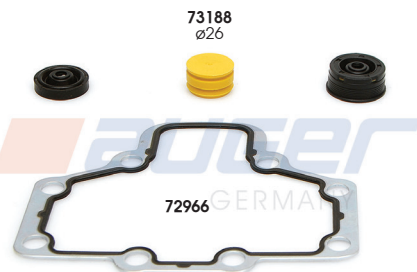

79232

Caliper Gasket Kit

Type : 17.5"
Replaces : -