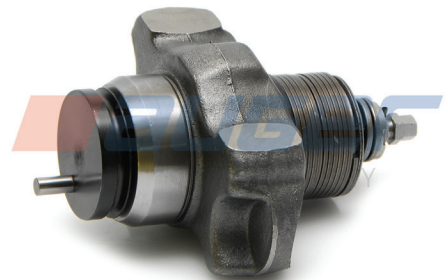

Adjusting Mechanism, Long, With Pin,
115 mm

Type : 19.5" Single Piston - 22.5" Single Piston
Replaces : -

75961

Caliper Calibration Bolt, Long, With Pin,
80.4 mm

Type : 19.5" Single Piston - 22.5" Single Piston
Replaces : -