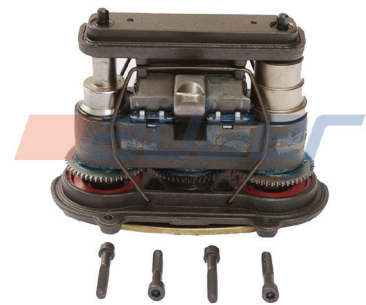

81668 Caliper Adjusting Mechanism Set

Type : MARK IV

Replaces : -