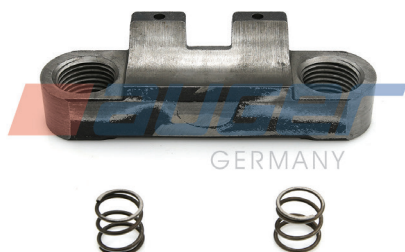

81652

Caliper Bridge

Type : 19.5" Double Piston - 22.5" Double Piston
Replaces : -