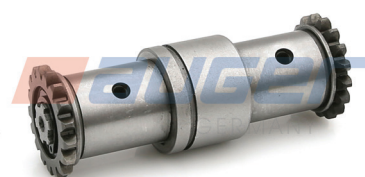

81684 Adjusting Mechanism

Type : MARK II - MARK III

Replaces : -