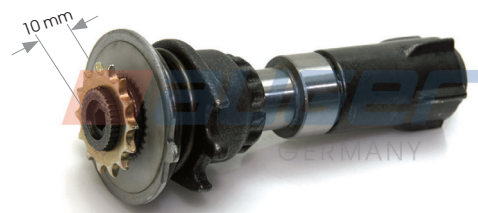

mauger
GERMANY

Suitable for
KNORR

81467

Adjusting Mechanism Shaft

Type : SB5
Replaces : -

57175

Adjusting Mechanism Shaft

Type : SN5
Replaces : -