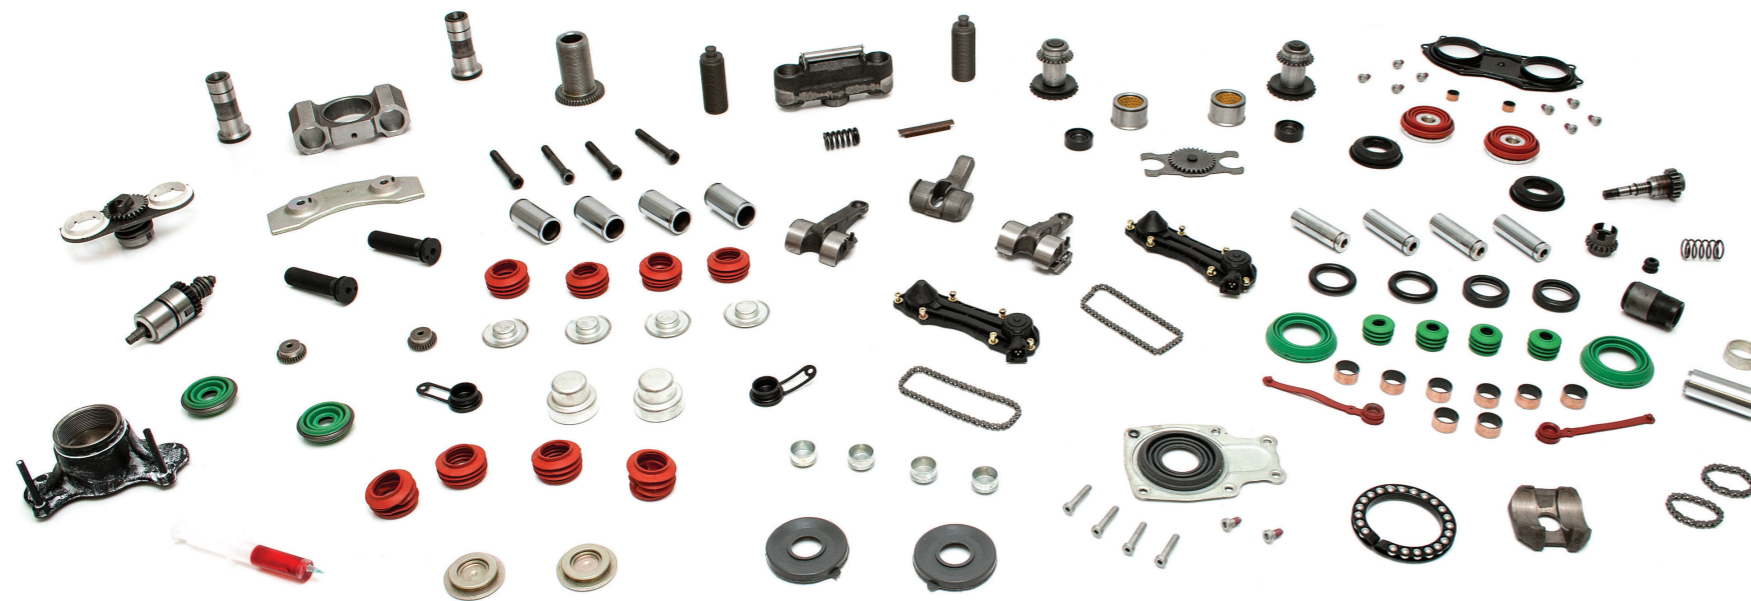

Suitable for: The spare part which shown is suitable for the listed vehicles, models, product types etc.

Thank you for choosing AUGER products.

CALIPER

Article Groups

SUITABLE FOR KNORR	1 - 46
SUITABLE FOR ROR-MERITOR	49 - 82
SUITABLE FOR WABCO	85 - 96
SUITABLE FOR HALDEX	99 - 110
SUITABLE FOR BPW	113 - 114
SUITABLE FOR BREMBO	117
OTHER TYPE	121
SENSOR	125 - 131

Independent Aftermarket Company

FOR EUROPEAN COMMERCIAL VEHICLES

iamauger.com

BEST QUALITY PRODUCT RANGE

We would like to provide you the best quality spare parts for each brand across the world in the Independent Aftermarket. Therefore, we have shaped the operations within the company according to this basis prudentially. Several different kinds of modern control and audit systems have been testing all of our products. As well as the quality of material, we also pay special attention on mounting reliability. In this sense, you can get from Auger many parts of which you may not even find any alternatives in the aftermarket. We have been improving the quality of our products constantly by the help of Technical Inspections Organization (TUV).

mauger
GERMANY

Suitable for
KNORR

81467

Adjusting Mechanism Shaft

Type : SB5
Replaces : -

57175

Adjusting Mechanism Shaft

Type : SN5
Replaces : -