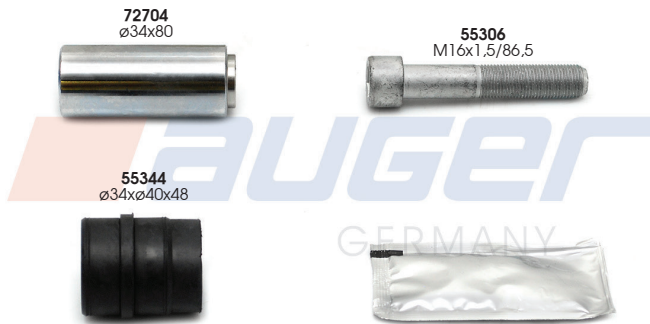

53875

Caliper Short Bush Repair Kit

Type : SB5 - SB6 - SB7 - SB7 RADIAL

Replaces : II368470064

Suitable for	Replaces	Suitable for
Daf	1448910	XF105/95 95XF CF65/75/85 LF45/55
Saf	3 434 3801 00	SBK 1937-11 S SBK 2243-11 S