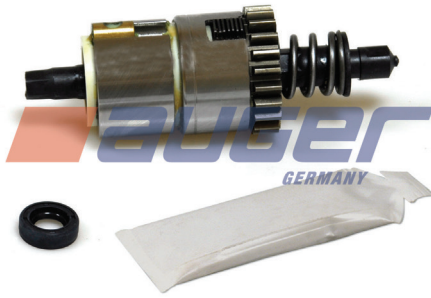

Auger No. **55720** Description
Adjusting Mechanism Shaft Kit
Rear Left

Type : C DUCO - Le DUCO - D DUCO SERIES
Replaces : MCK1111

Suitable for	Replaces	Suitable for
Volvo	85102095	FH12/16 FM7/9/10/12

Auger No. **56047** Description
Adjusting Mechanism Shaft Kit
Rear Left, 55720' s Old Type