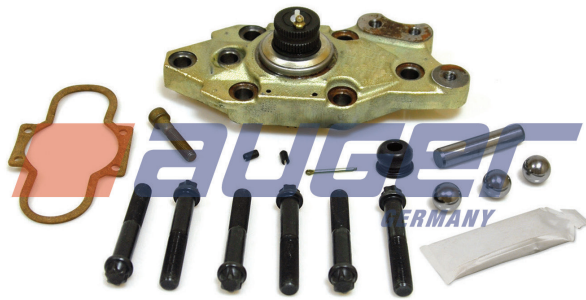

Auger No. Description
56059 Caliper Adjusting Mechanism, Left

Type : C LISA
Replaces : MCK1075
Suitable for R.V.I. Replaces 5001 854 954 Suitable for Premium / Magnum Midliner

Auger No. Description
56060 Caliper Adjusting Mechanism, Right