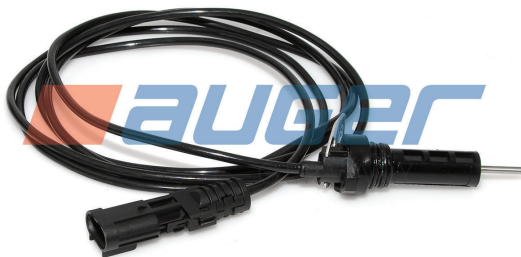

Type : -
Replaces : -

Suitable for	Replaces	Suitable for
Volvo	21390372 20928536	FH12/16 FM7/9/10/12

Ror-Meritor - -

Auger No. Description
74453 Pad Wear Indicator, Left