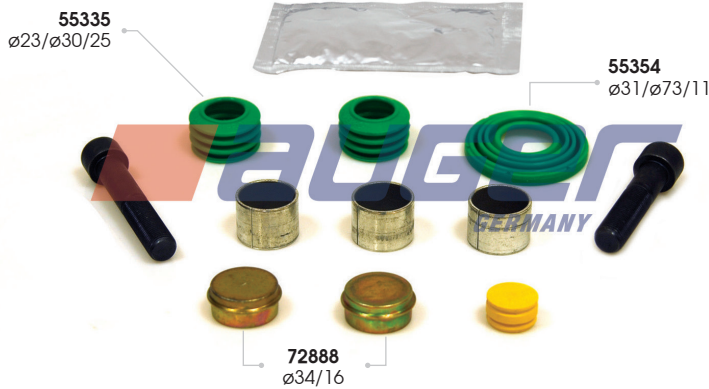

Auger No. **54561** Description
Caliper Pin Repair Kit

Type : 17.5"
Replaces : 12 999 704VT

Suitable for	Replaces	Suitable for
Daf	1519363	
R.V.I.	5001 852 880	Midlum

Auger No. **54565** Description
Caliper Pin Repair Kit