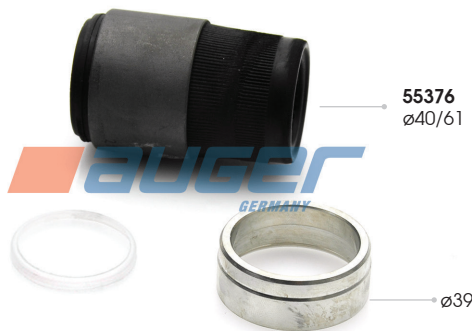

Auger No. **76383** Description
Caliper Pin Rubber Bush (Long) $\varnothing 39$

Type : SB5 - SB6 - SB7 - SN6 - SN7 - SK7 - SL7 - SM7
Replaces : -

Suitable for	Replaces	Suitable for
Bergische Achsen	02.1410.21.00	SH...LL Series (SB 4309 / SB 4345) SKH Series (SB 3745)