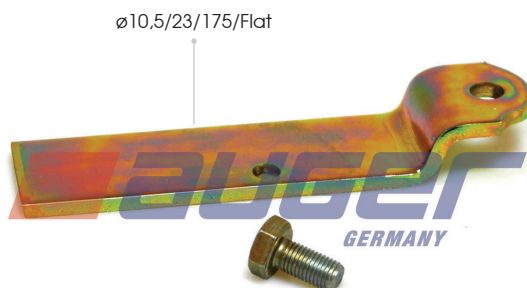

Auger No.

56107

Description

Brake Pad Retainer Kit

Type : Suitable for ELSA2 SERIES - ELSA195 - ELSA225

Replaces : MCK1174

Suitable for Man Replaces -

Suitable for TGA / F2000