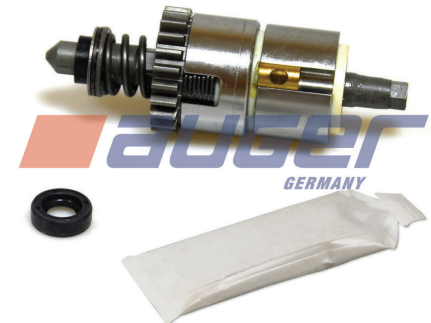

Type : C DUCO - Le DUCO - D DUCO SERIES
Replaces : SJ4102

Suitable for	Replaces	Suitable for
Volvo	3092265	FH12/16 FM7/9/10/12

Auger No. **55721** Description
Adjusting Mechanism Shaft Kit
Rear Right