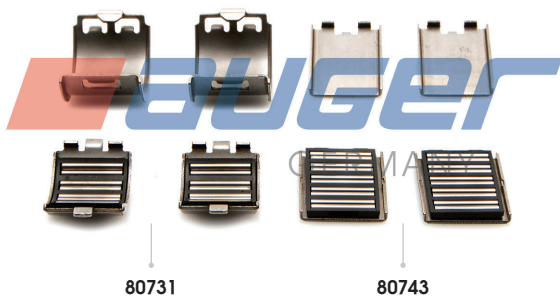

Type : -
Replaces : -

Suitable for Bergische Achsen Replaces -

Suitable for
BPW ECO DISC TSB 3709
BPW ECO DISC TSB 4309
BPW ECO DISC TSB 4312

Auger No. **79341** Description
Roller Bearing Kit