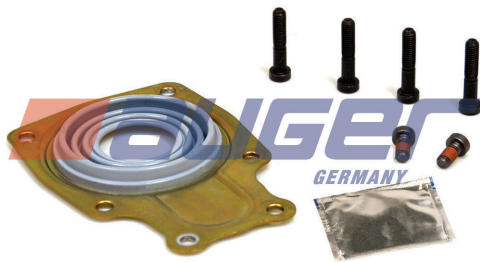

Auger No. **55176** Description Spline Shaft Cover Set
Type : D3
Replaces : -
Suitable for R.V.I. Replaces 5001 831 176 Suitable for Premium / Magnum