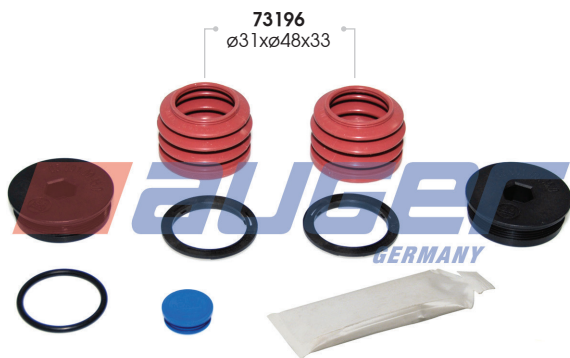

Auger No.

70656

Description

Caliper Pin Boot & Cap Set

Type : -

Replaces : 09.801.07.62.0

Suitable for
Bergische
Achsen

Replaces

09.801.07.62.0

Suitable for

BPW ECO DISC TSB 3709
BPW ECO DISC TSB 4309
BPW ECO DISC TSB 4312