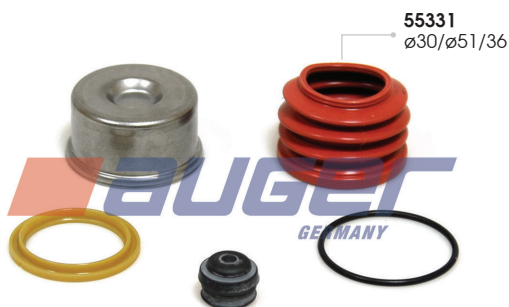

Type : SB5 - SB6 - SB7
Replaces : -
Suitable for Replaces Suitable for
Bergische 09.801.06.11.0 SH..LL Series (SB 4309 / SB 4345)
Achsen SKH Series (SB 3745)