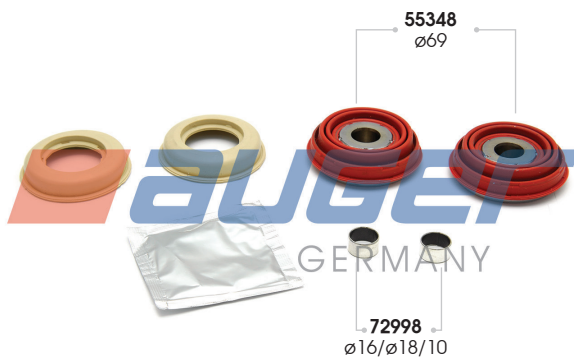

Auger No.
53881

Description
Tappet Kit, Old Type Dust Cover

Type : SN6 - SN7 - SK7
Replaces : K001300

Suitable for	Replaces	Suitable for
Man	81.50822.6020	TGA / TGS / TGM / TGX
Iveco	42541413	EuroTrakker / EuroCargo EuroTech / EuroStar / Stralis