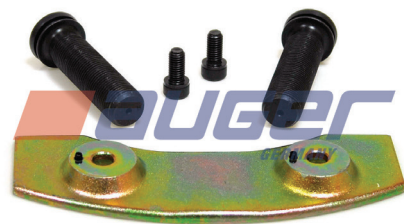

Auger No. **56110** Description
Caliper Piston Kit, Right
Type : DX195
Replaces : -

Auger No. **56108** Description
Caliper Plate Kit, Right
Type : DX195
Replaces : -