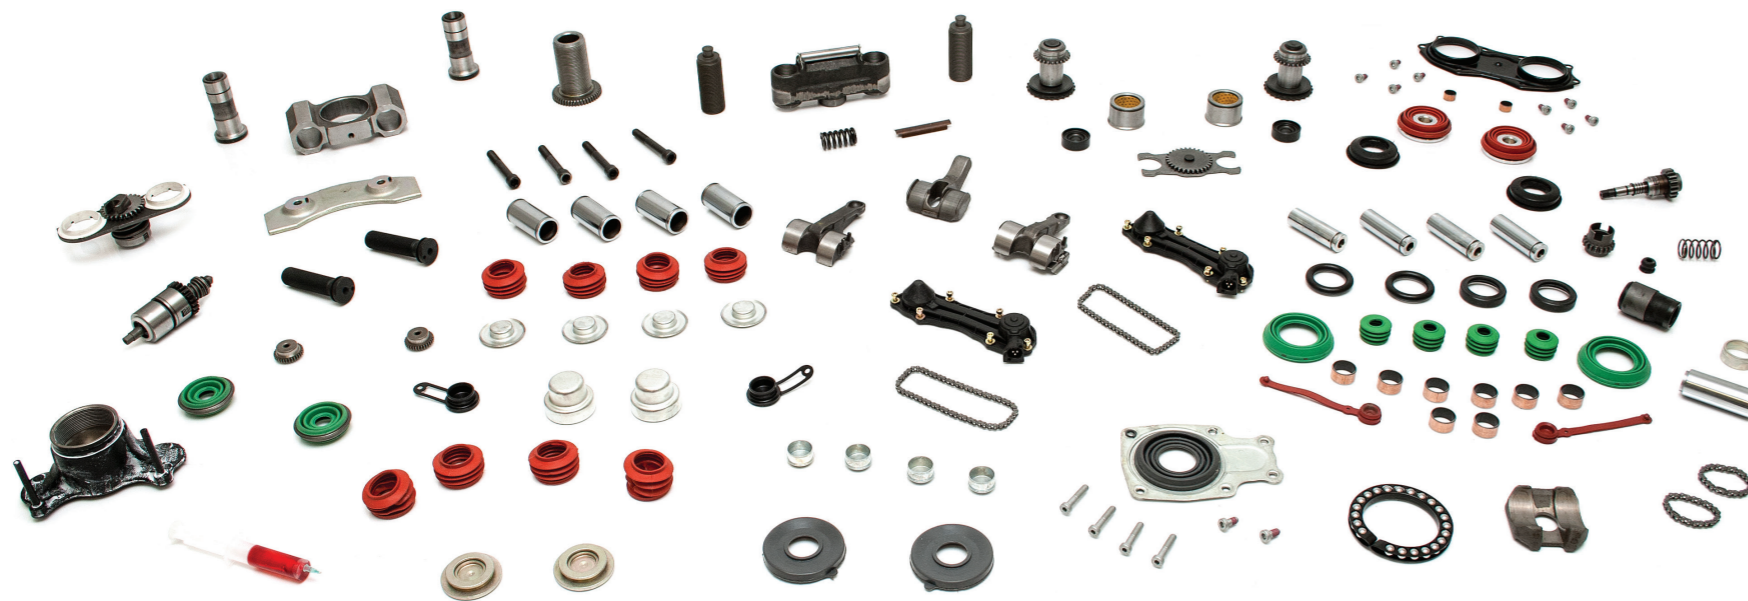

CALIPER CATALOGUE 2016

Independent Aftermarket Company

FOR EUROPEAN COMMERCIAL VEHICLES

CALIPER

Article Groups

SUITABLE FOR KNORR	01 - 22
SUITABLE FOR WABCO	25 - 31
SUITABLE FOR HALDEX	35 - 41
SUITABLE FOR ROR-MERITOR	45 - 76
SUITABLE FOR BERGISCHE ACHSEN	79 - 81
OTHER TYPE CALIPERS	85
SENSOR	89 - 95

Independent Aftermarket Company

FOR EUROPEAN COMMERCIAL VEHICLES

iamauger.com

BEST QUALITY PRODUCT RANGE

We would like to provide you the best quality spare parts for each brand across the world in the Independent Aftermarket. Therefore, we have shaped the operations within the company according to this basis prudentially. Several different kinds of modern control and audit systems have been testing all of our products. As well as the quality of material, we also pay special attention on mounting reliability. In this sense, you can get from Auger many parts of which you may not even find any alternatives in the aftermarket. We have been improving the quality of our products constantly by the help of Technical Inspections Organization (TUV).

mauger

GERMANY

**Suitable for
KNORR**

Auger No. **57175** Description
Adjusting Mechanism Shaft Kit
Type : SB5 - SN5
Replaces : -

Auger No. **56138** Description
Adjusting Mechanism Shaft Kit
Type : SB5 - SN5
Replaces : -