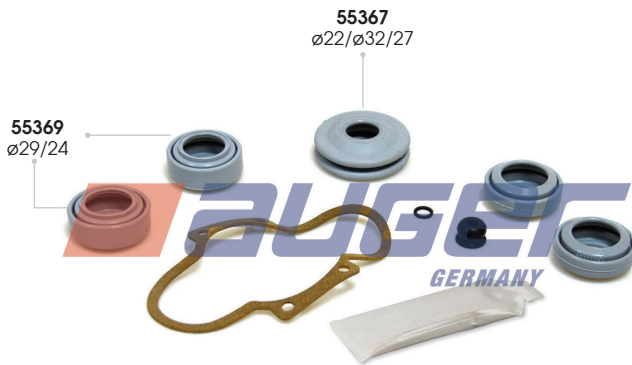

Type : C LISA

Replaces : SJ4032

Suitable for Replaces
R.V.I. -

Suitable for
Premium

Auger No.

56045

Description

Dust Cover & Gasket Kit