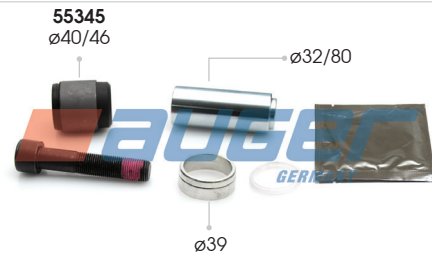

Auger No. **76378** Description
Caliper Pin Rubber Bush (Short) $\varnothing 39$

Type : SB6 - SB7 - SN6 - SN7 - SL7 - SM7
Replaces : -