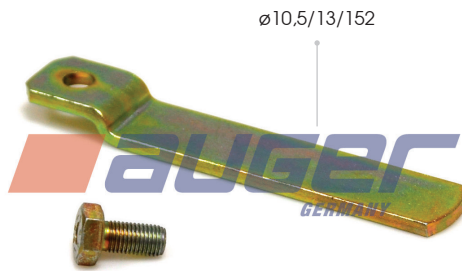

Auger No.

56082

Description

Brake Pad Retainer Kit

Type : B DUCO

Replaces : MCK1263

Suitable for Volvo Replaces -

Suitable for FL6