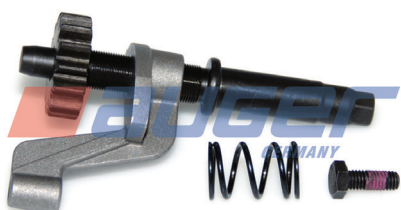

Auger No.
70688

Description
Caliper Adjusting Gear Set, Left

Type : Suitable for ELSA2 SERIES
Replaces : -