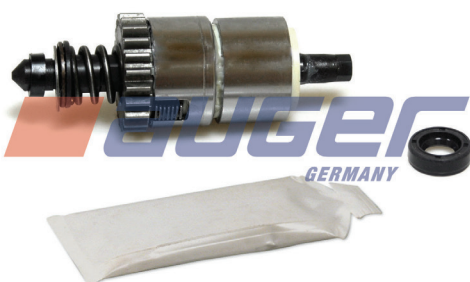

Type : C DUCO - Le DUCO - D DUCO SERIES
Replaces : SJ4103

Suitable for	Replaces	Suitable for
Volvo	3092266	FH12/16 FM7/9/10/12