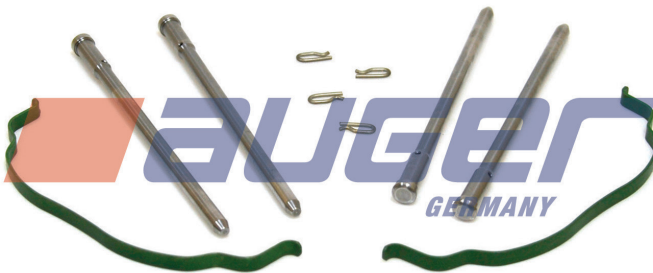

Auger No.

56086

Description

Brake Pad Retainer Kit

Type : C LISA

Replaces : SJ4051

Suitable for Replaces

R.V.I. -

Suitable for

Midliner

Auger No.

56087

Description

Brake Pad Retainer Kit

Type : D LISA

Replaces : SJ4022

Suitable for Replaces

Volvo -

Suitable for

B10

R.V.I. 5001836607

Premium / Magnum