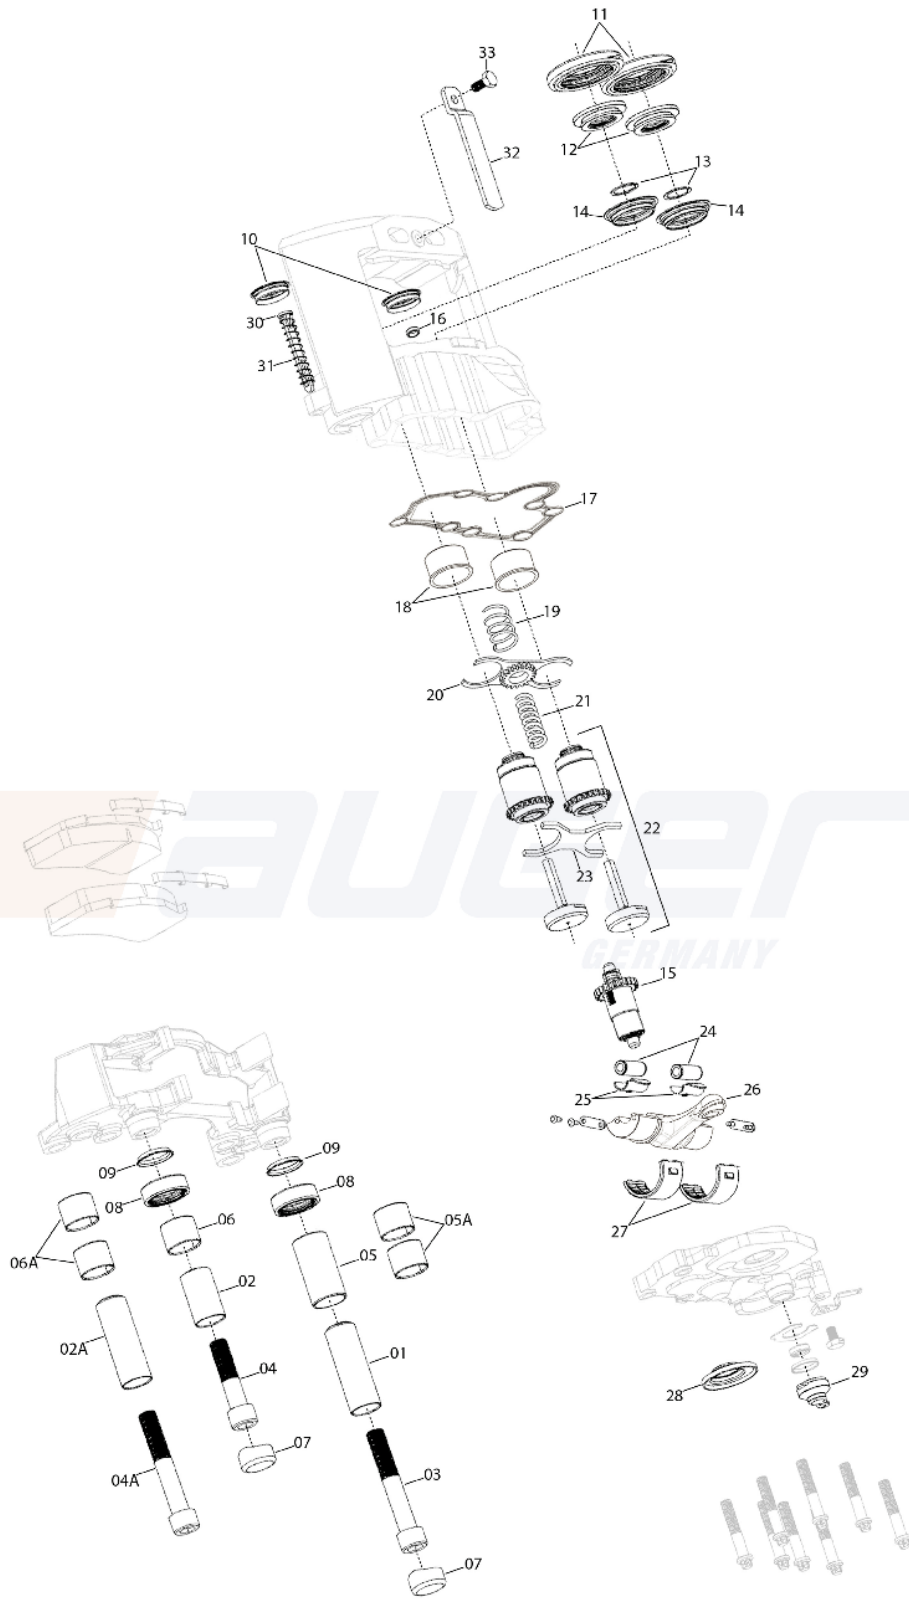

Spare Parts

Sr.	Auger Nr.	O.E.M. Nr.	Description	Picture	Sr.	Auger Nr.	O.E.M. Nr.	Description	Picture
01	72724	-	Pin ø35x102		02	72723	-	Pin ø35x60	
02A	72724	-	Pin ø35x102		03	55316	-	Socket Head Bolt M20x2/123,5	
04	55315	-	Socket Head Bolt M20x2/83		04A	55316	-	Socket Head Bolt M20x2/123,5	
05	72674	-	Plastic Bushing ø35xø39,5x72,5		05A	72672	-	Plastic Bushing ø35,2xø39,2x38	
06	73006	-	Bushing 35/36xø39x30		06A	73006	-	Bushing 35/36xø39x30	
07	72875	-	Cover ø39,5x17,5		08	55369	68323751	Rubber Seal ø29	
09	72813	-	Machined Washer ø37xø39/ø40		10	72882	-	Cover ø40x10,5	
11	55351	-	Rubber Seal ø32xø43		12	72803	-	Machined Washer ø43/ø48,5x12	
13	72836	-	Circlip ø31x1,2		14	72949	-	Seal Ring ø42xø49/ø56	
15	73120	-	Brake-Adjusting Mechanism		15	73121	-	Brake-Adjusting Mechanism