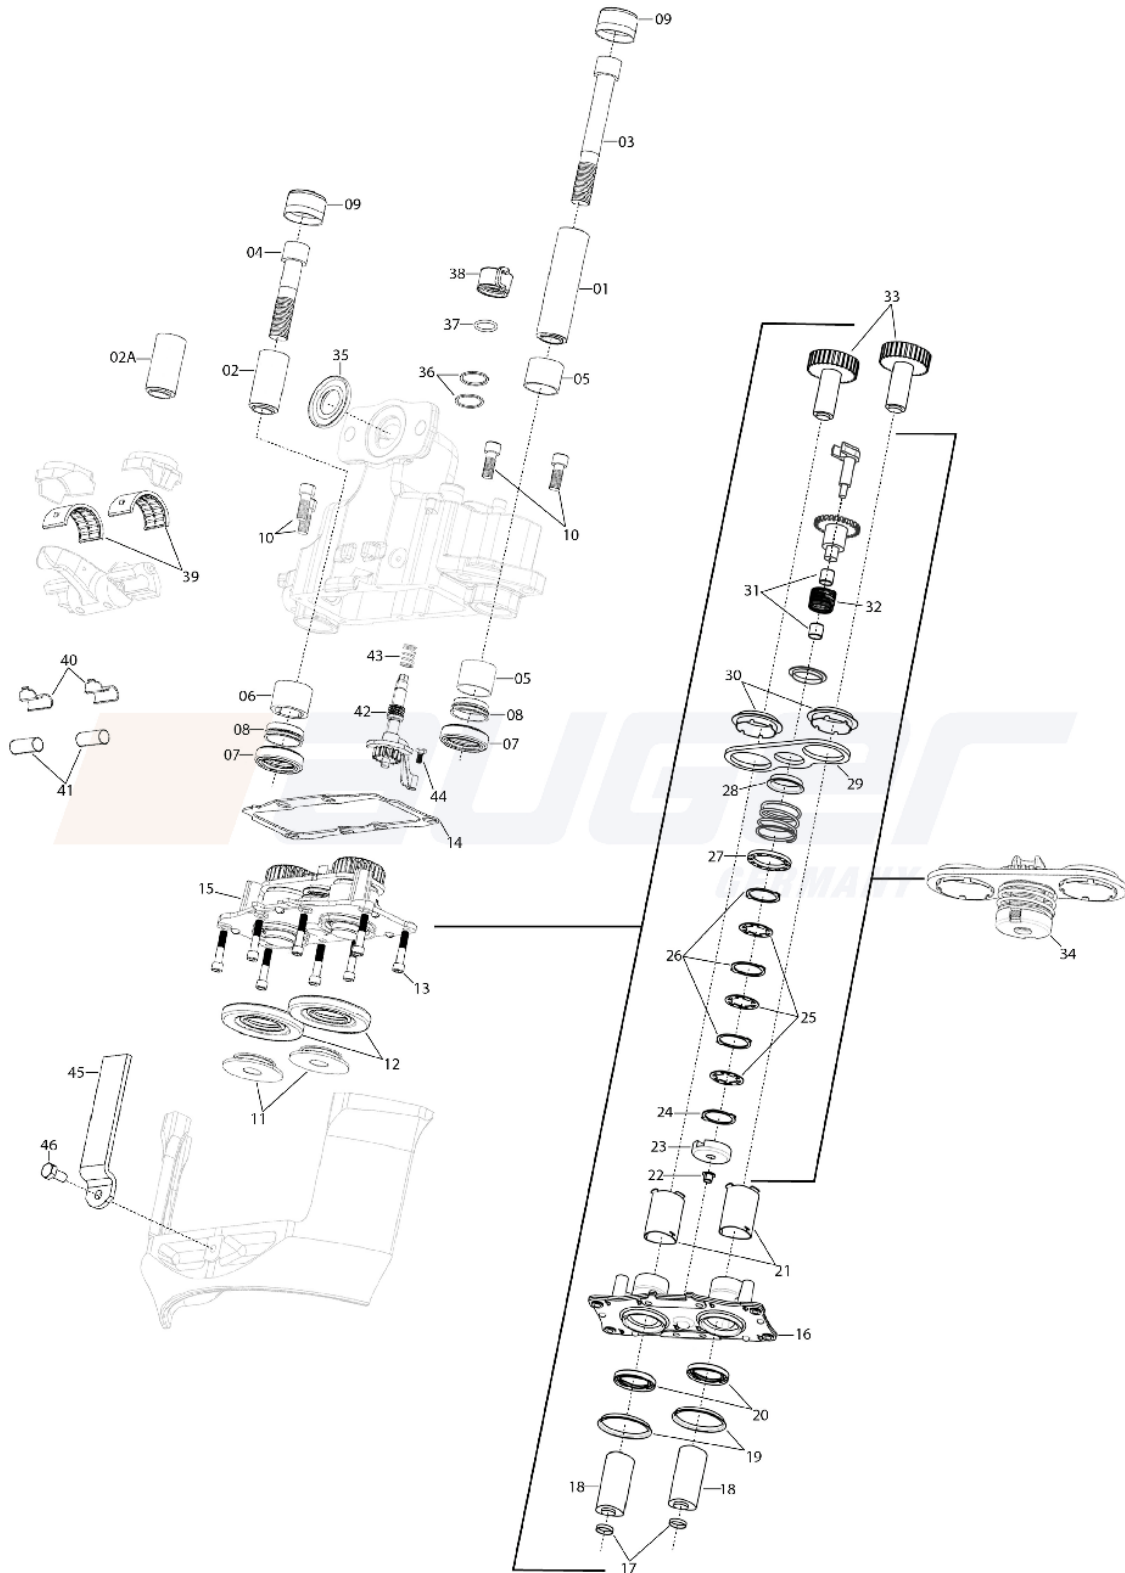

Spare Parts

Sr.	Auger Nr.	O.E.M. Nr.	Description	Picture	Sr.	Auger Nr.	O.E.M. Nr.	Description	Picture
01	72712	-	Pin ø35x128,5		01	72714	-	Pin ø35x144	
02	72713	-	Pin ø31x84		02A	72711	-	Pin ø35x66,5	
03	55296	-	Socket Head Bolt M18x1,5/150		03	55301	-	Socket Head Bolt M20x1,5/150	
04	55295	-	Socket Head Bolt M18x1,5/90		04	55300	-	Socket Head Bolt M20x1,5/90	
05	72995	-	Bushing ø35xø39x30		06	72996	-	Bushing 30/31xø42x30	
07	55365	-	Rubber Seal ø29		07	55369	68323751	Rubber Seal ø29	
08	72808	-	Machined Washer ø37xø42x14		09	72870	-	Cover ø44x27	
10	55384	-	Socket Head Bolt M16x1,5/40		11	72809	-	Machined Washer ø34xø48x12,5	
12	55351	68322651 68324854	Rubber Seal ø32xø43		13	72793	-	Socket Head Bolt M8x1,25/45	
14	72980	-	Rubber Gasket		15	57174	-	Piston Housing Assembly 109,5