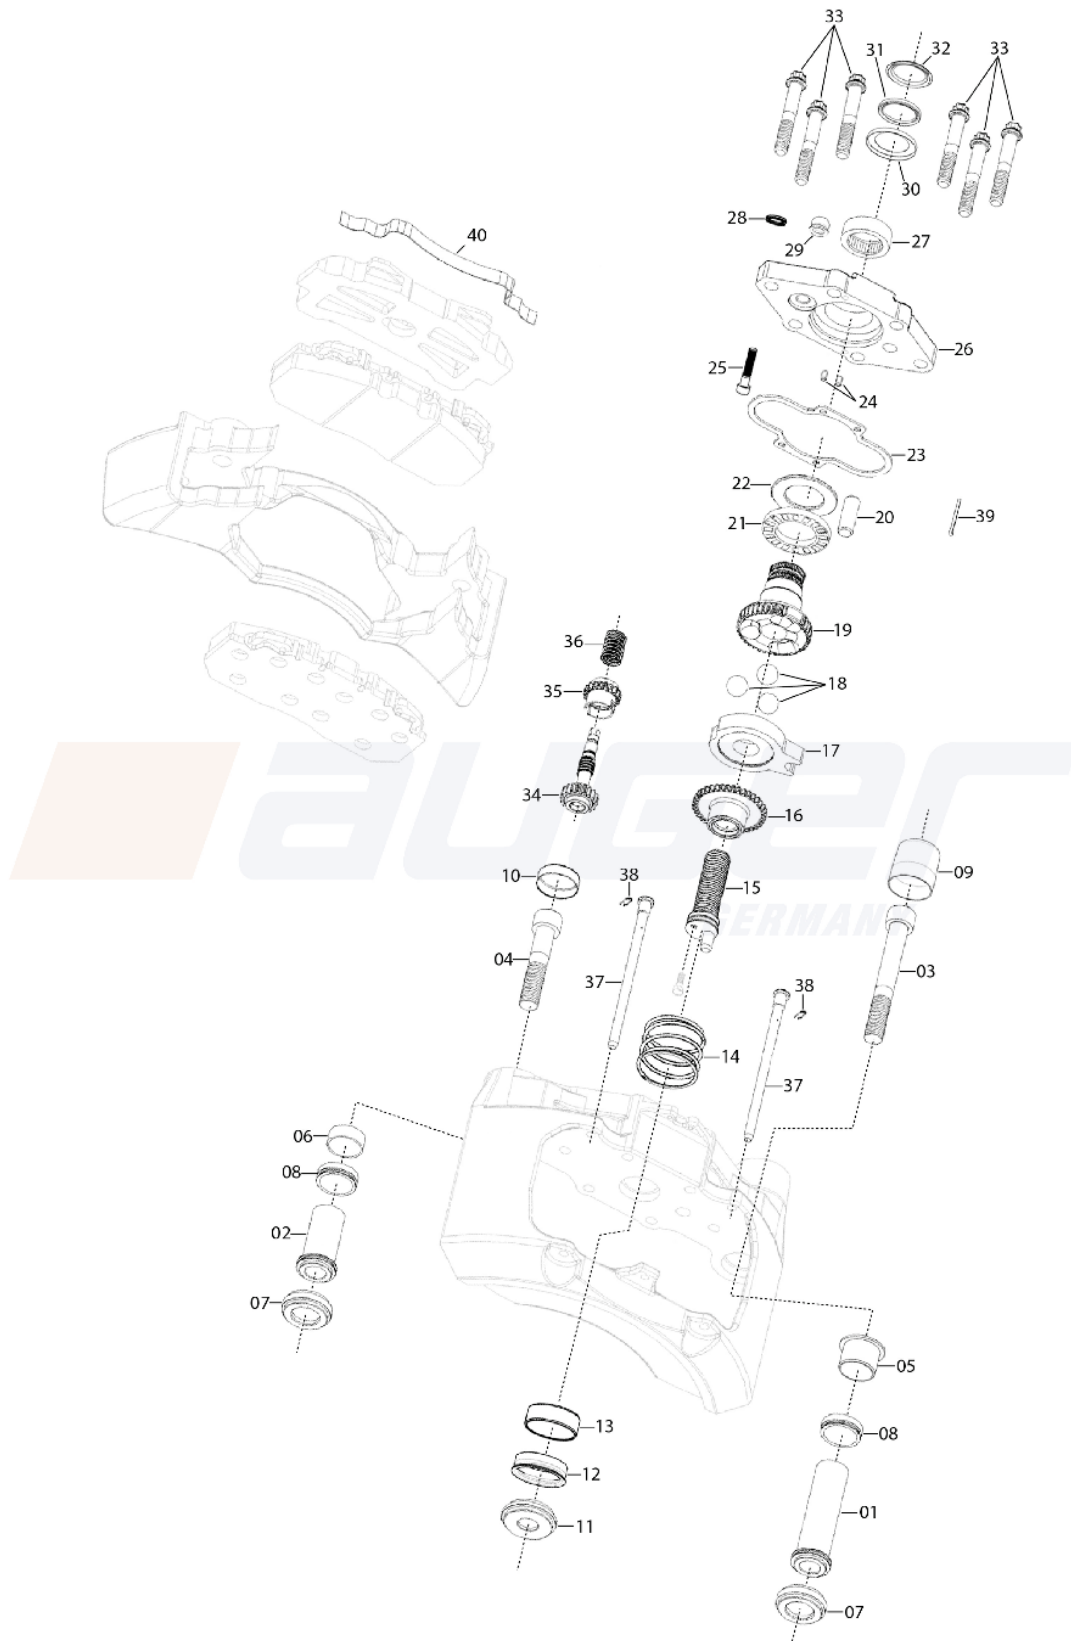

Spare Parts

Sr.	Auger Nr.	O.E.M. Nr.	Description	Picture	Sr.	Auger Nr.	O.E.M. Nr.	Description	Picture
01	73116	-	Bush+Washer Assembly ø30x115		02	73115	-	Bush+Washer Assembly ø30x75	
03	55317	-	Socket Head Bolt M18x1,5/135		04	55297	-	Socket Head Bolt M18x1,5/95	
05	72673	-	Plastic Bushing ø30xø34x26		06	73007	-	Bushing 30/31xø34x26	
07	55366	-	Rubber Seal ø27		08	72812	-	Machined Washer ø32xø39x12,2	
09	72876	-	Cover ø42x44		10	72872	-	Cover ø37x10,5	
11	55367	68321293	Rubber Seal ø22/ø32,5		12	72896	-	Cover ø44x12,5	
13	73015	-	Bushing ø40,5xø44,5x15		14	73034	-	Spring ø66x44	
15	73130	-	Tappet, Left 110/M27x3 / Left		15	73131	-	Tappet, Right 110/M27x3 / Right	
15	73181	-	Tappet, Left 110/M27x3 / Left		15	73182	-	Tappet, Right 110/M27x3 / Right	
16	73069	-	Adjuster Nut, Left M27x3 / Left		16	73070	-	Adjuster Nut, Right M27x3 / Right