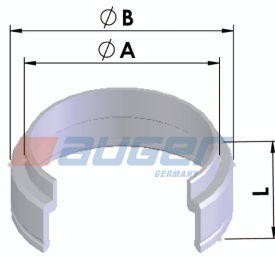

Machined washer

Type	Auger No.	ØA	ØB	L
1	72805	ø39	ø40	15
1	72806	ø35	ø40	14.5
1	72833	ø39	ø40	13.5