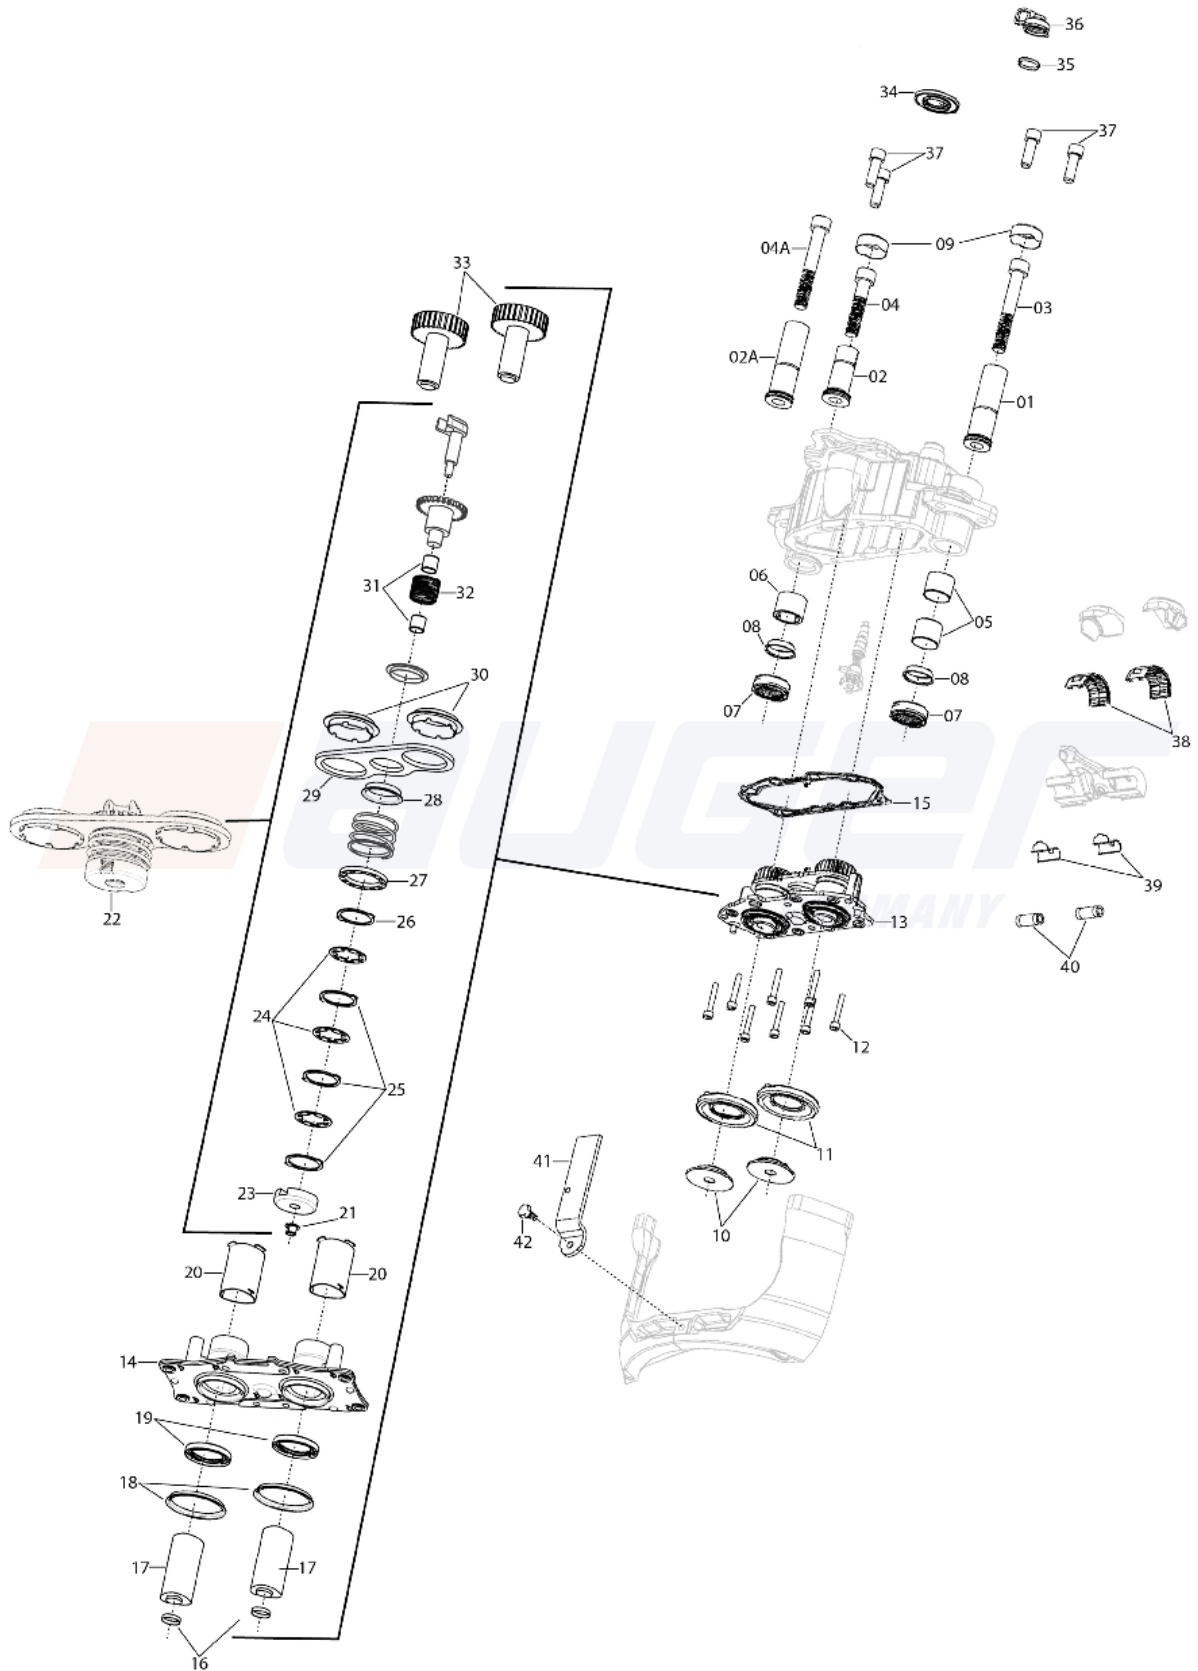

Spare Parts

Sr.	Auger Nr.	O.E.M. Nr.	Description	Picture	Sr.	Auger Nr.	O.E.M. Nr.	Description	Picture
01	72702	-	Pin ø35x117		01	72710	-	Pin ø35x117	
02	72701	-	Pin ø31x78		02A	72737	-	Pin ø31x117	
03	55304	-	Socket Head Bolt M18x1,5/120		04	55303	-	Socket Head Bolt M18x1,5/81,5	
04A	55304	-	Socket Head Bolt M18x1,5/120		05	72995	-	Bushing ø35xø39x30	
06	72996	-	Bushing 30/31xø42x30		07	55365	-	Rubber Seal ø29	
07	55369	68323751	Rubber Seal ø29		08	72863	-	Cover ø39x10	
09	72862	-	Cover ø44x17,5		10	72809	-	Machined Washer ø34xø48x12,5	
11	55351	-	Rubber Seal ø32xø43		12	72793	-	Socket Head Bolt M8x1,25/45	
13	57174	-	Piston Housing Assembly 109,5		14	73111	-	Piston Housing Assembly 109,5	
15	72980	-	Rubber Gasket		16	73002	-	Bushing ø32xø34x6,5