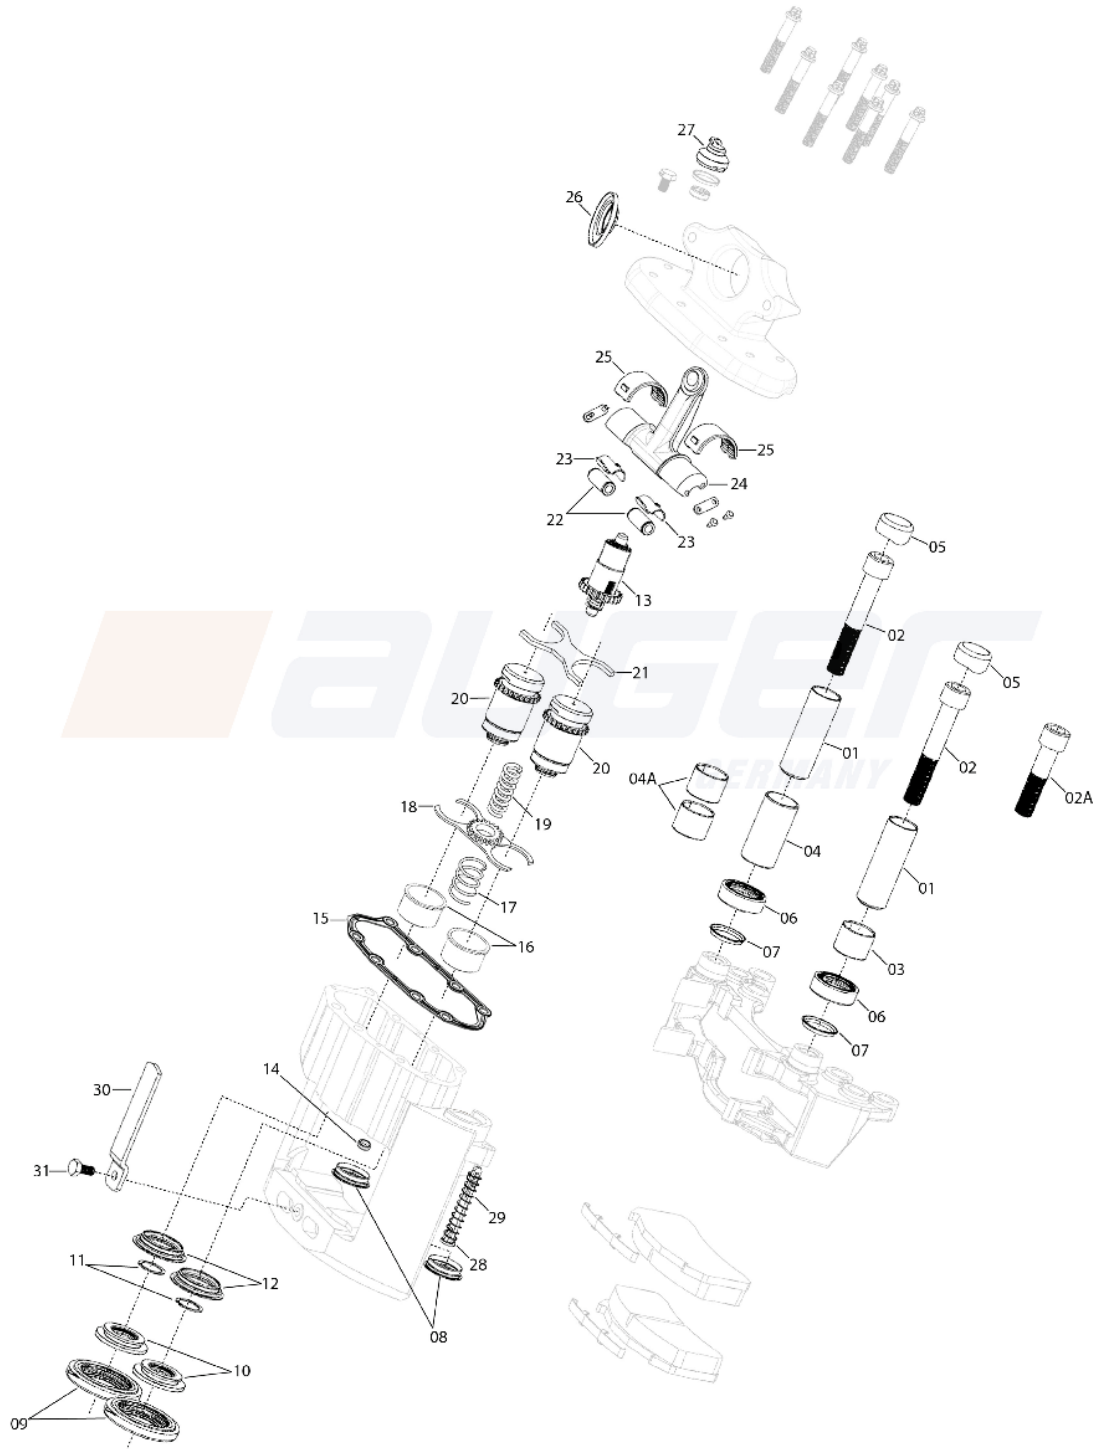

Spare Parts

Sr.	Auger Nr.	O.E.M. Nr.	Description	Picture	Sr.	Auger Nr.	O.E.M. Nr.	Description	Picture
01	72724	-	Pin ø35x102		02	55316	-	Socket Head Bolt M20x2/123,5	
02A	55315	-	Socket Head Bolt M20x2/83		03	73006	-	Bushing 35/36xø39x30	
04	72674	-	Plastic Bushing ø35xø39,5x72,5		04A	72672	-	Plastic Bushing ø35,2xø39,2x38	
05	72875	-	Cover ø39,5x17,5		06	55369	68323751	Rubber Seal ø29	
07	72813	-	Machined Washer ø37xø39/ø40		08	72882	-	Cover ø40x10,5	
09	55351	-	Rubber Seal ø32xø43		10	72803	-	Machined Washer ø43/ø48,5x12	
11	72836	-	Circlip ø31x1,2		12	72949	-	Seal Ring ø42xø49/ø56	
13	73120	-	Brake-Adjusting Mechanism		13	73122	-	Brake-Adjusting Mechanism	
13	73139	-	Brake-Adjusting Mechanism		13	73140	-	Brake-Adjusting Mechanism	
13	73175	-	Brake-Adjusting Mechanism		14	60330	-	Seal Ring ø12xø22x7