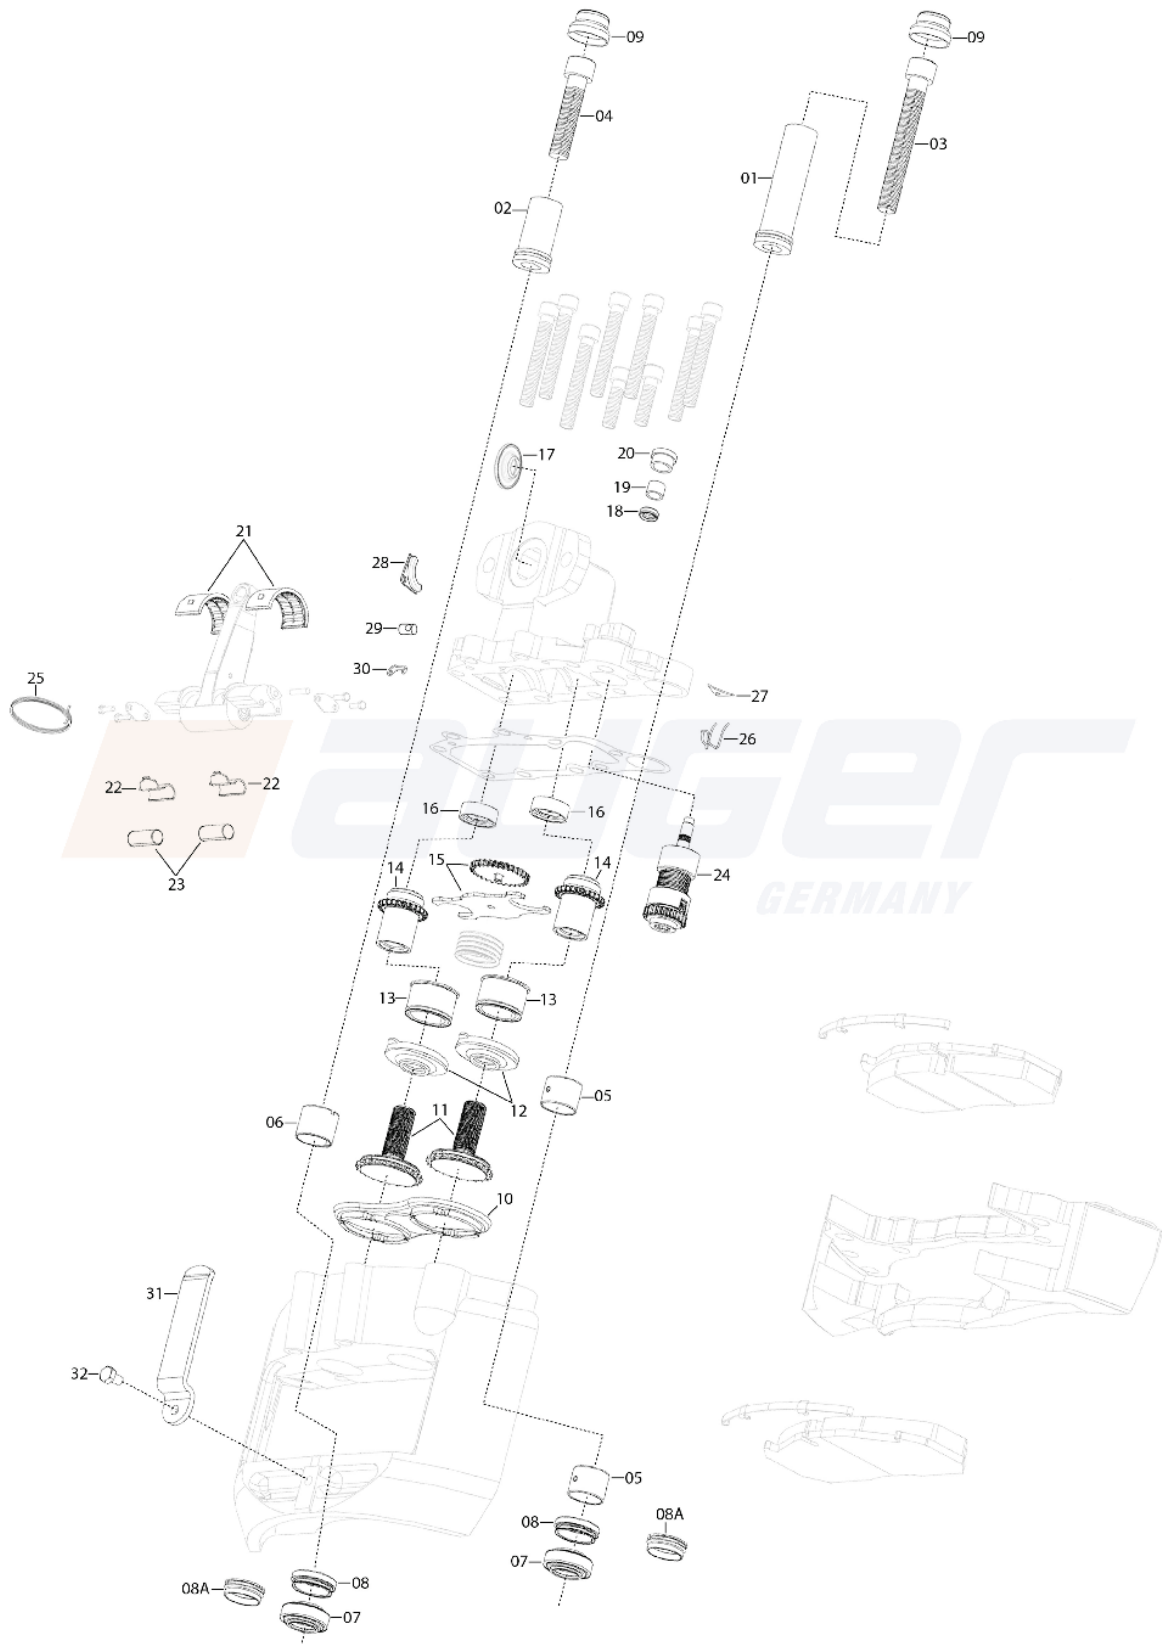

Spare Parts

Sr.	Auger Nr.	O.E.M. Nr.	Description	Picture	Sr.	Auger Nr.	O.E.M. Nr.	Description	Picture
01	72700	-	Pin ø35x135		02	72699	-	Pin ø35x72	
03	55301	-	Socket Head Bolt M20x1,5/150		04	55300	-	Socket Head Bolt M20x1,5/90	
05	72995	-	Bushing ø35xø39x30		06	72994	-	Bushing 35/37xø40x32,5	
07	55369	68323751	Rubber Seal ø29		08	72802	-	Machined Washer ø37xø48x13,5	
08A	72801	-	Machined Washer ø37xø40x15		09	72861	-	Cover ø44x27,5	
10	56005	68321678PK10 68321678	Lock Plate ø67xø110x12,5		11	73104	-	Tappet, Right M24x1,5 R	
11	73105	-	Tappet, Left M24x1,5 L		12	57643	-	Rubber Seal ø33,5/ø45	
13	73165	-	Roller ø35xø50x32,8		14	73106	-	Adjuster Nut, Right M24x1,5 R / ø35	
14	73107	-	Adjuster Nut, Left M24x1,5 L / ø35		15	73164	-	Brake-Caliper Mechanism ø35x110	
16	73103	-	Tappet ø36xø40x14		17	60343	68322297	Rubber Seal ø28xø63