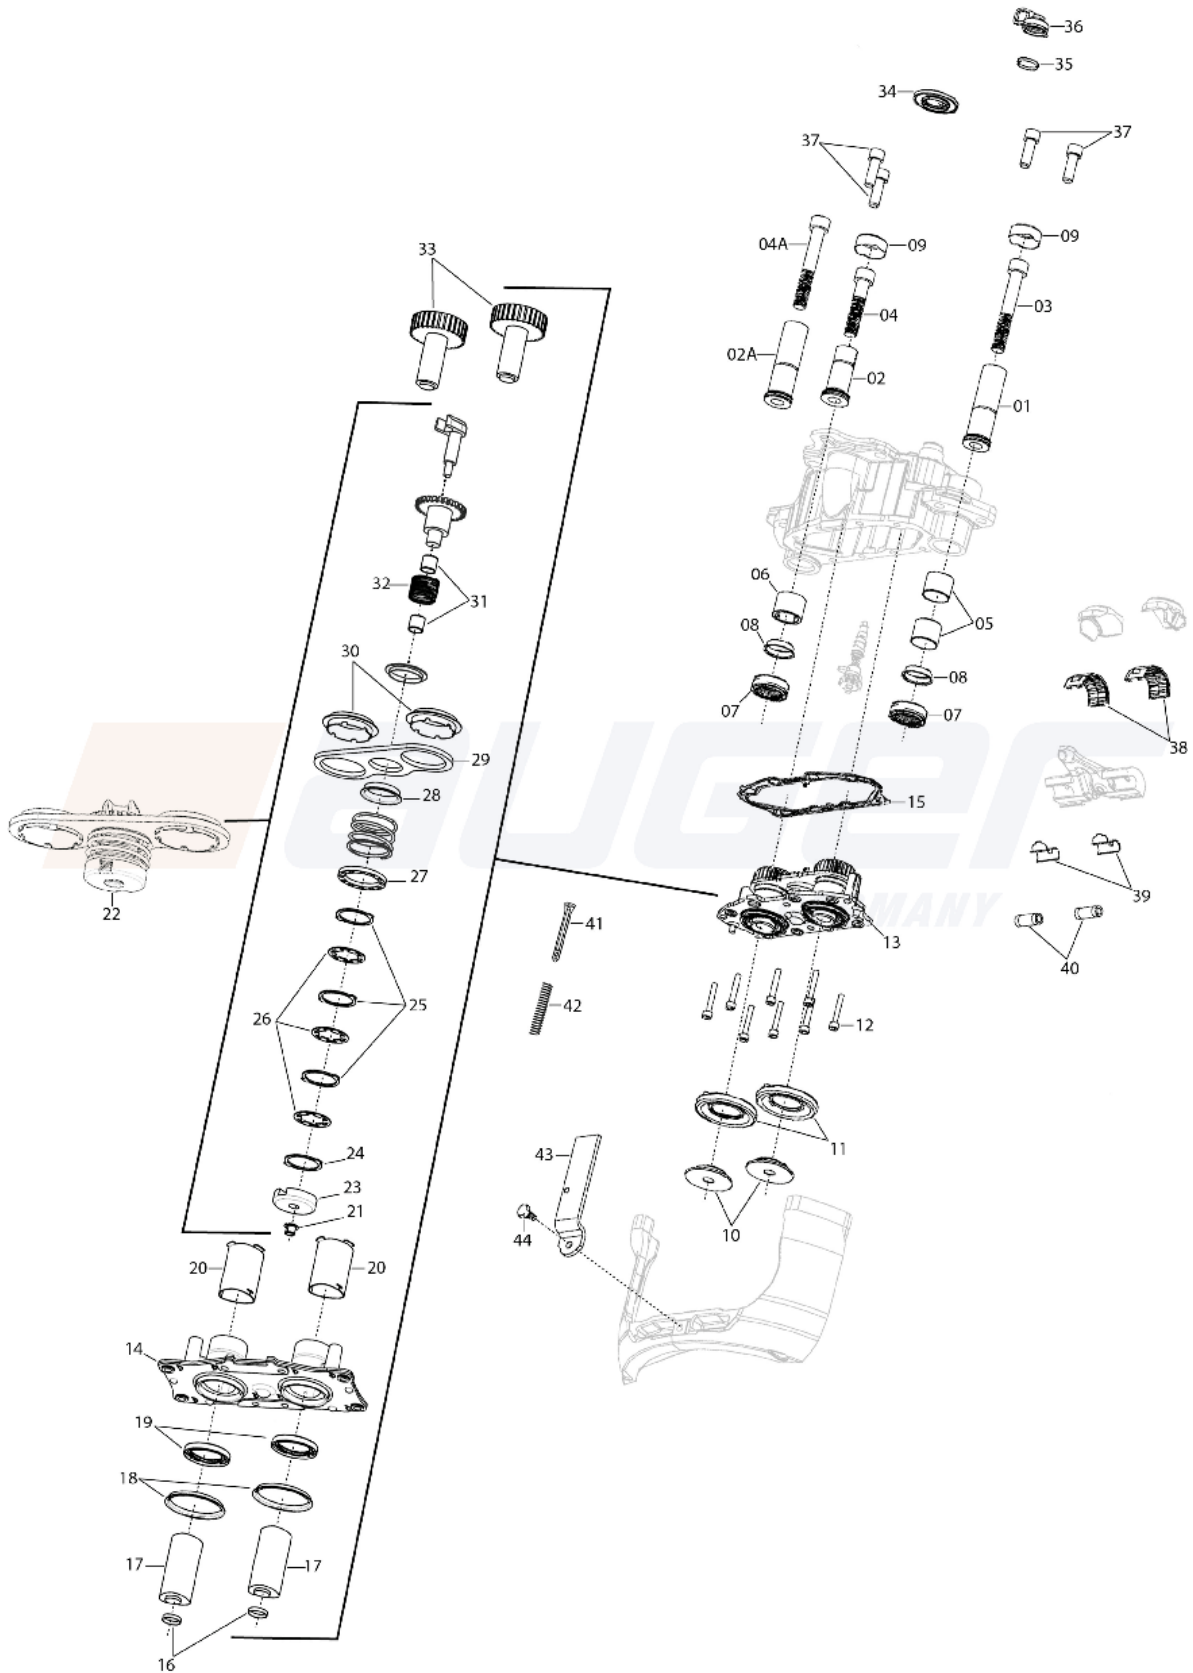

Spare Parts

Sr.	Auger Nr.	O.E.M. Nr.	Description	Picture	Sr.	Auger Nr.	O.E.M. Nr.	Description	Picture
01	72710	-	Pin ø35x117		02	72709	-	Pin ø31x78	
02A	72737	-	Pin ø31x117		03	55304	-	Socket Head Bolt M18x1,5/120	
04	55303	-	Socket Head Bolt M18x1,5/81,5		04A	55304	-	Socket Head Bolt M18x1,5/120	
05	72995	-	Bushing ø35xø39x30		06	72996	-	Bushing 30/31xø42x30	
07	55365	-	Rubber Seal ø29		07	55369	68323751	Rubber Seal ø29	
08	72863	-	Cover ø39x10		09	72862	-	Cover ø44x17,5	
10	72809	-	Machined Washer ø34xø48x12,5		11	55351	-	Rubber Seal ø32xø43	
12	72793	-	Socket Head Bolt M8x1,25/45		13	57174	-	Piston Housing Assembly 109,5	
14	73111	-	Piston Housing Assembly 109,5		15	72980	-	Rubber Gasket	
16	73002	-	Bushing ø32xø34x6,5		17	73095	-	Tappet Assembly M24x1,5/72