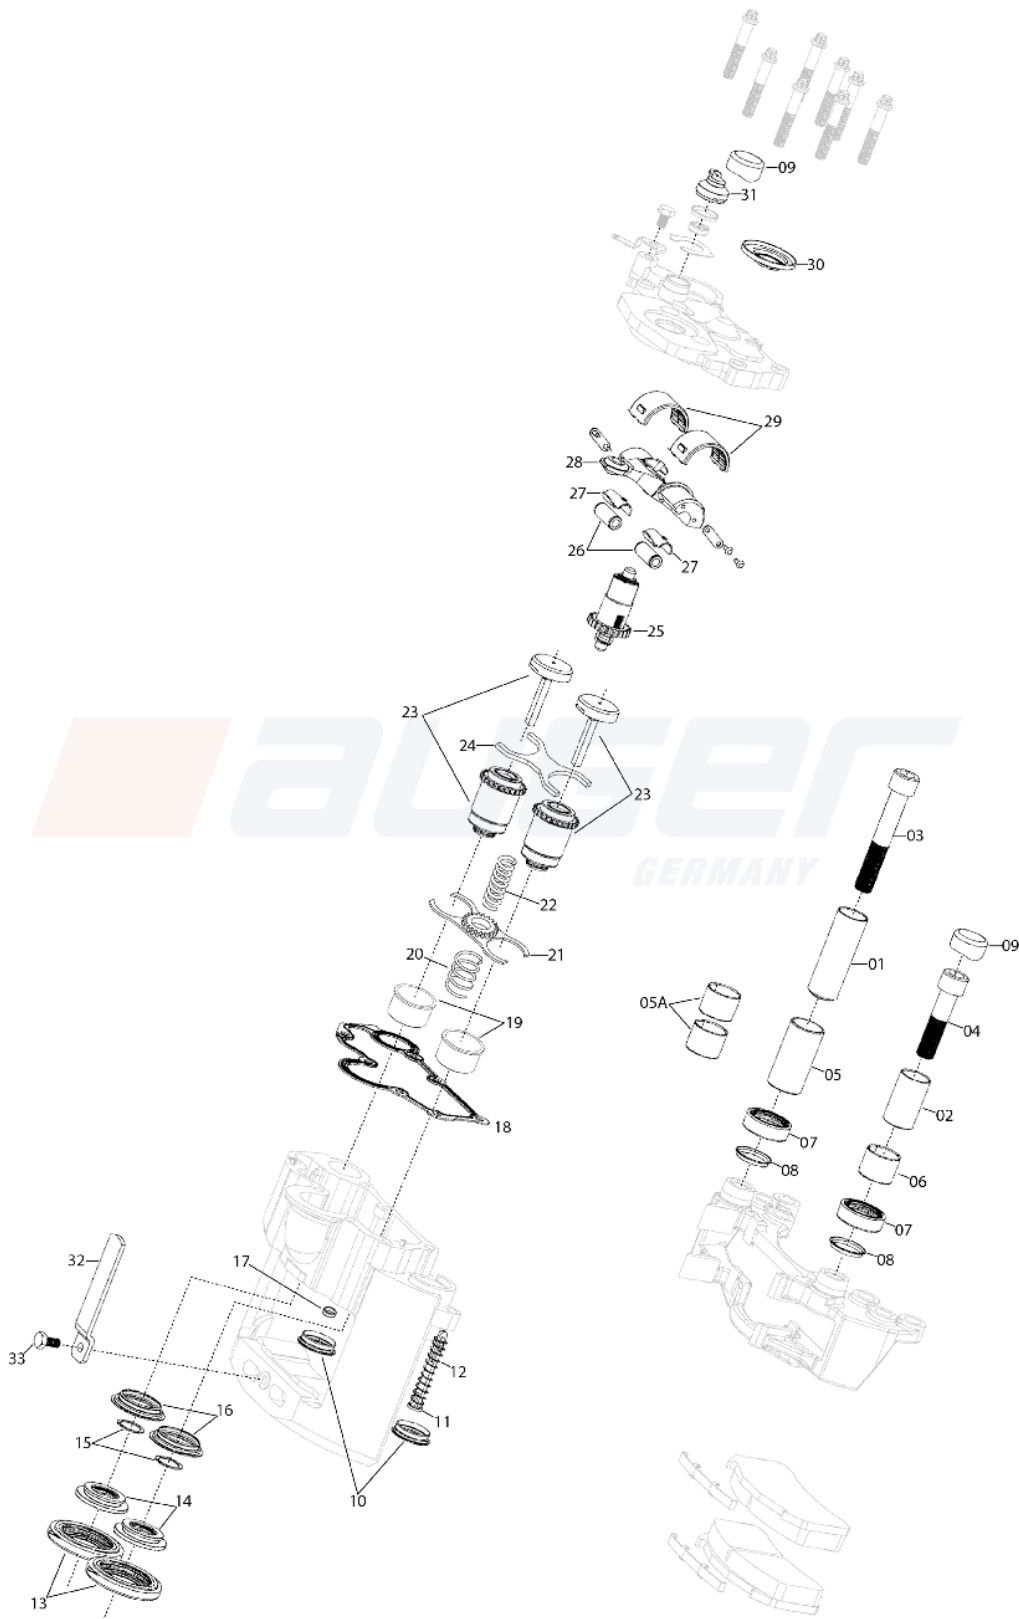

Spare Parts

MERITOR / ROR

C DUCO - LE DUCO TYPE CALIPER

Sr.	Auger Nr.	O.E.M. Nr.	Description	Picture	Sr.	Auger Nr.	O.E.M. Nr.	Description	Picture
01	72724	-	Pin ø35x102		02	72723	-	Pin ø35x60	
03	55316	-	Socket Head Bolt M20x2/123,5		04	55315	-	Socket Head Bolt M20x2/83	
05	72674	-	Bushing ø35xø39,5x72,5		05A	72672	-	Bushing ø35,2xø39,2x38	
06	73006	-	Bushing 35/36xø39x30		07	55369	68323751	Rubber Seal ø29	
08	72813	-	Machined Washer ø37xø39/ø40		09	72875	-	Cover ø39,5x17,5	
10	72882	-	Cover ø40x10,5		11	72680	-	Pad Pin	
12	73039	-	Spring ø14,5x80,5		13	55351	-	Rubber Seal ø32xø43	
14	72803	-	Machined Washer ø43/ø48,5x12		15	72836	-	Circlip ø31x1,2	
16	72949	-	Seal Ring ø42xø49/ø56		17	60330	-	Seal Ring ø12xø22x7	
18	60333	-	Gasket		19	72675	-	Plastic Bushing ø45,2xø49x30