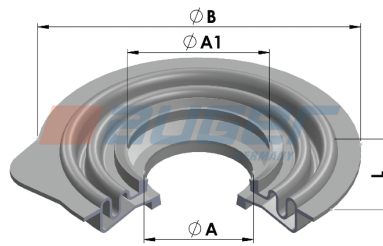

Rubber Seals

Type	Auger No.	ØA / ØA1	ØB	L
22	55351	ø32/ø43	ø84	14