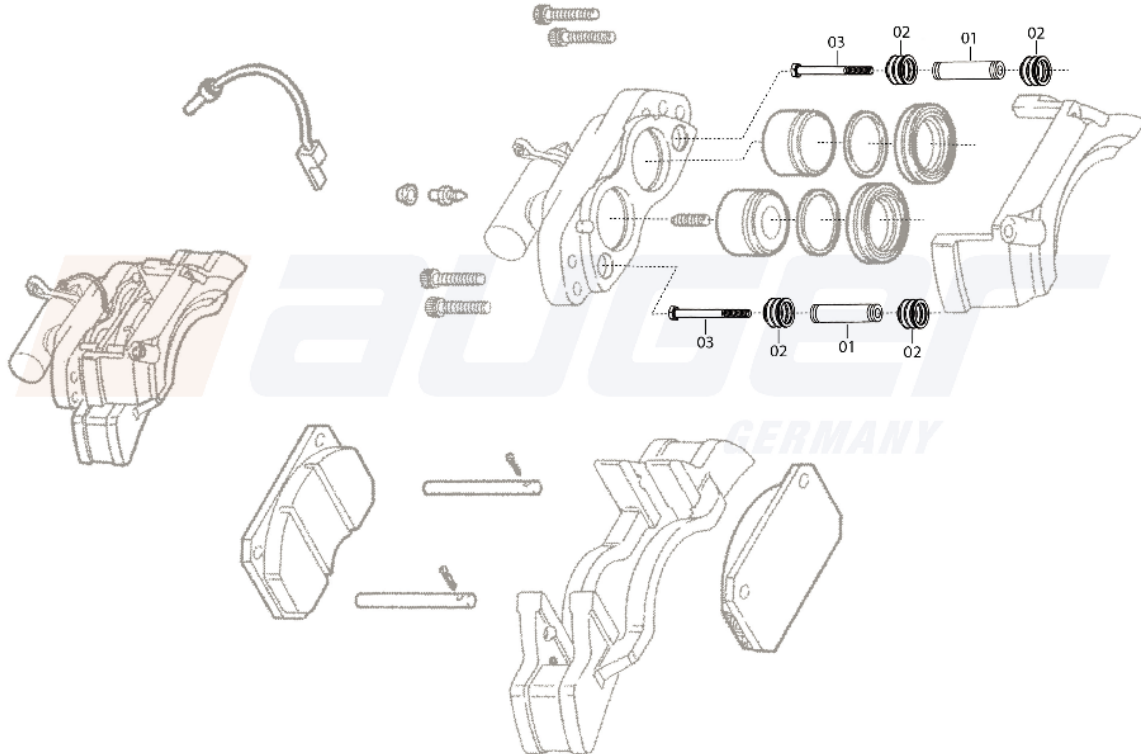

Spare Parts