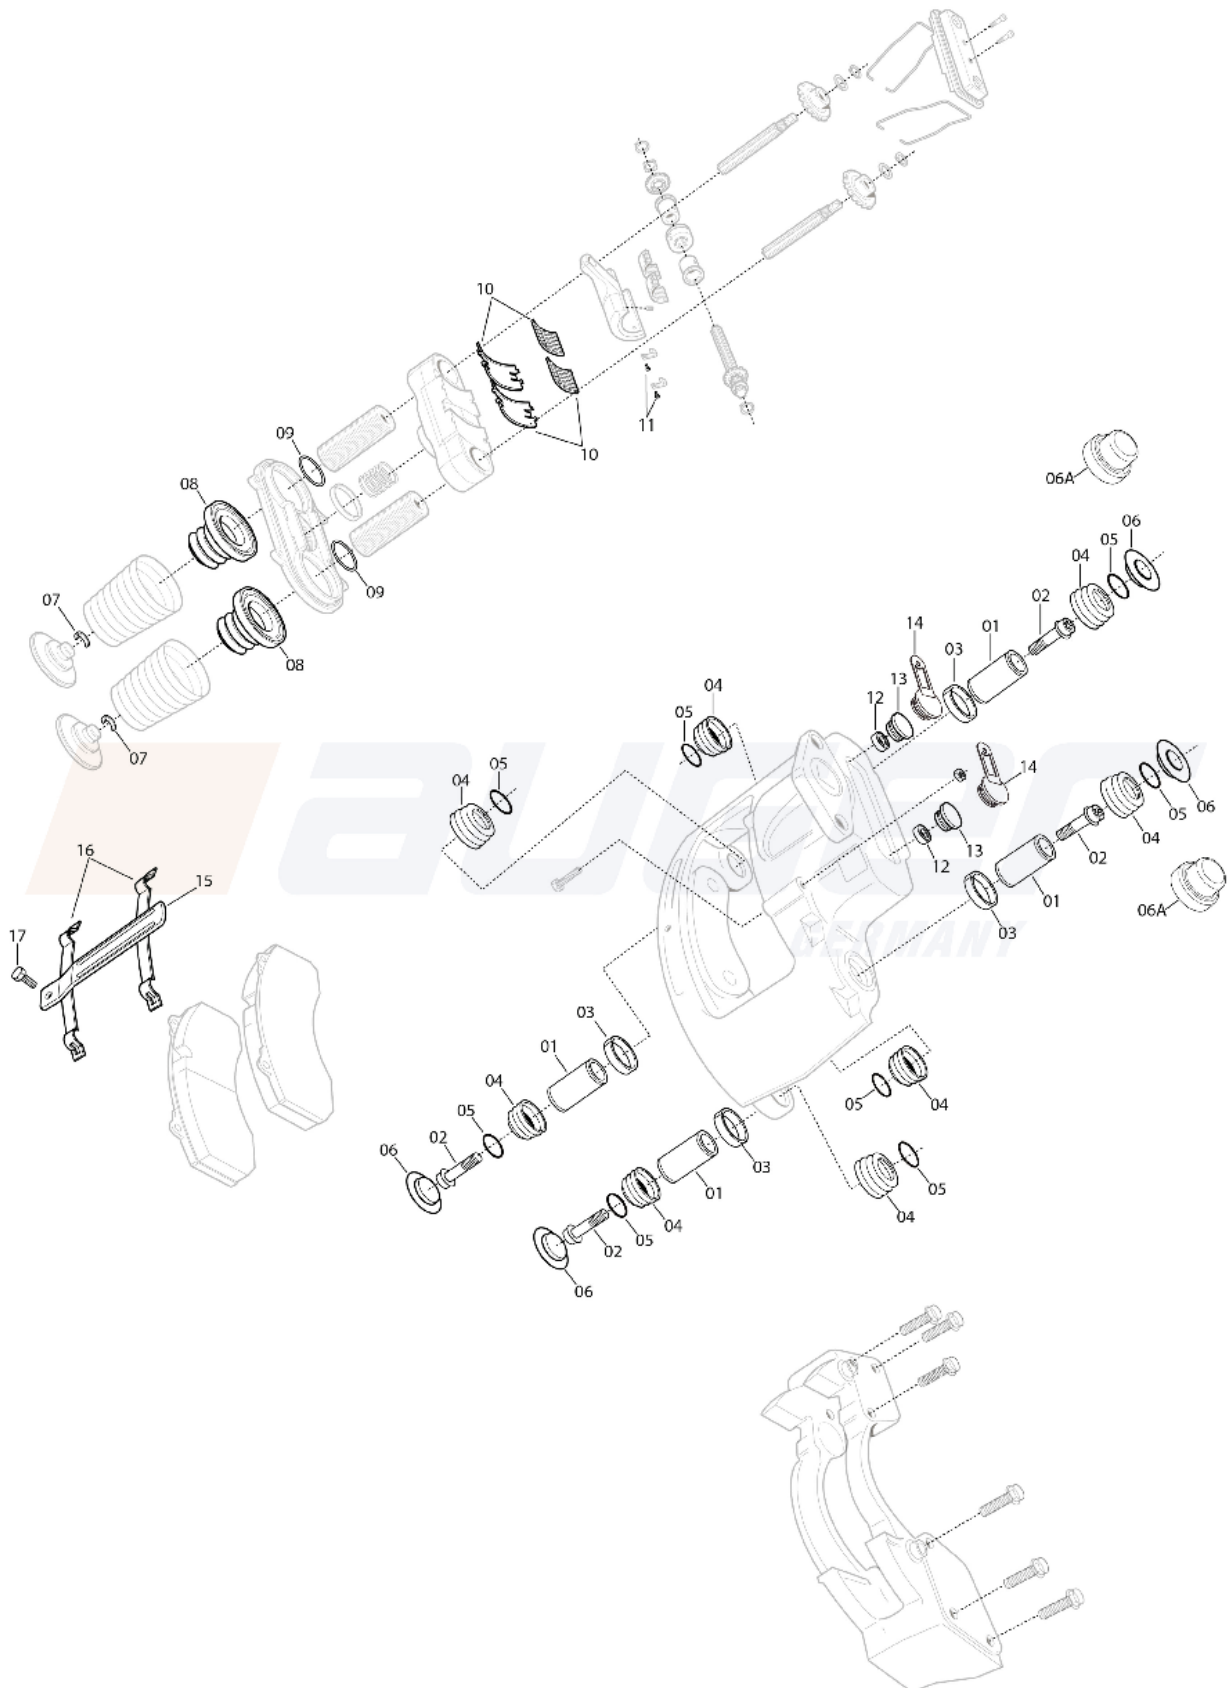

UNIVERSAL PARTS

we keep your business **on the move**

**Spare Parts**

Sr.	Auger Nr.	O.E.M. Nr.	Description	Picture	Sr.	Auger Nr.	O.E.M. Nr.	Description	Picture
01	72752	-	Pin ø15xø35x70		01	72753	-	Pin ø15xø35x69	
02	57603	-	Hexagon Bolt With Astral Flange M14x2/53		02	57604	-	Hexagon Bolt With Astral Flange M14x2/60	
03	72693	-	Plastic Bushing ø31xø39x15		04	57652	81938	Rubber Seal ø31/ø38	
05	72913	-	Cover ø35,8xø39		06	72911	-	Cover ø21xø28/ø56	
06	72912	-	Cover ø26xø28/ø56		06A	60506	89927	Cover ø57x40	
07	73082	-	Clips		08	57650	81936	Rubber Seal ø40	
09	72988	-	O-Ring ø3xø26		10	57599	-	Needle Bearing ø64xø77x32	
11	72778	-	Hexagon Bolt With Flange M6x1/10		12	72951	-	Seal Ring ø8xø16x9	
13	60571	87871	Plug ø30		14	60364	81788	Plug ø24	
15	72933	-	Retaining Plate		16	60487	91818	Spring Holder	