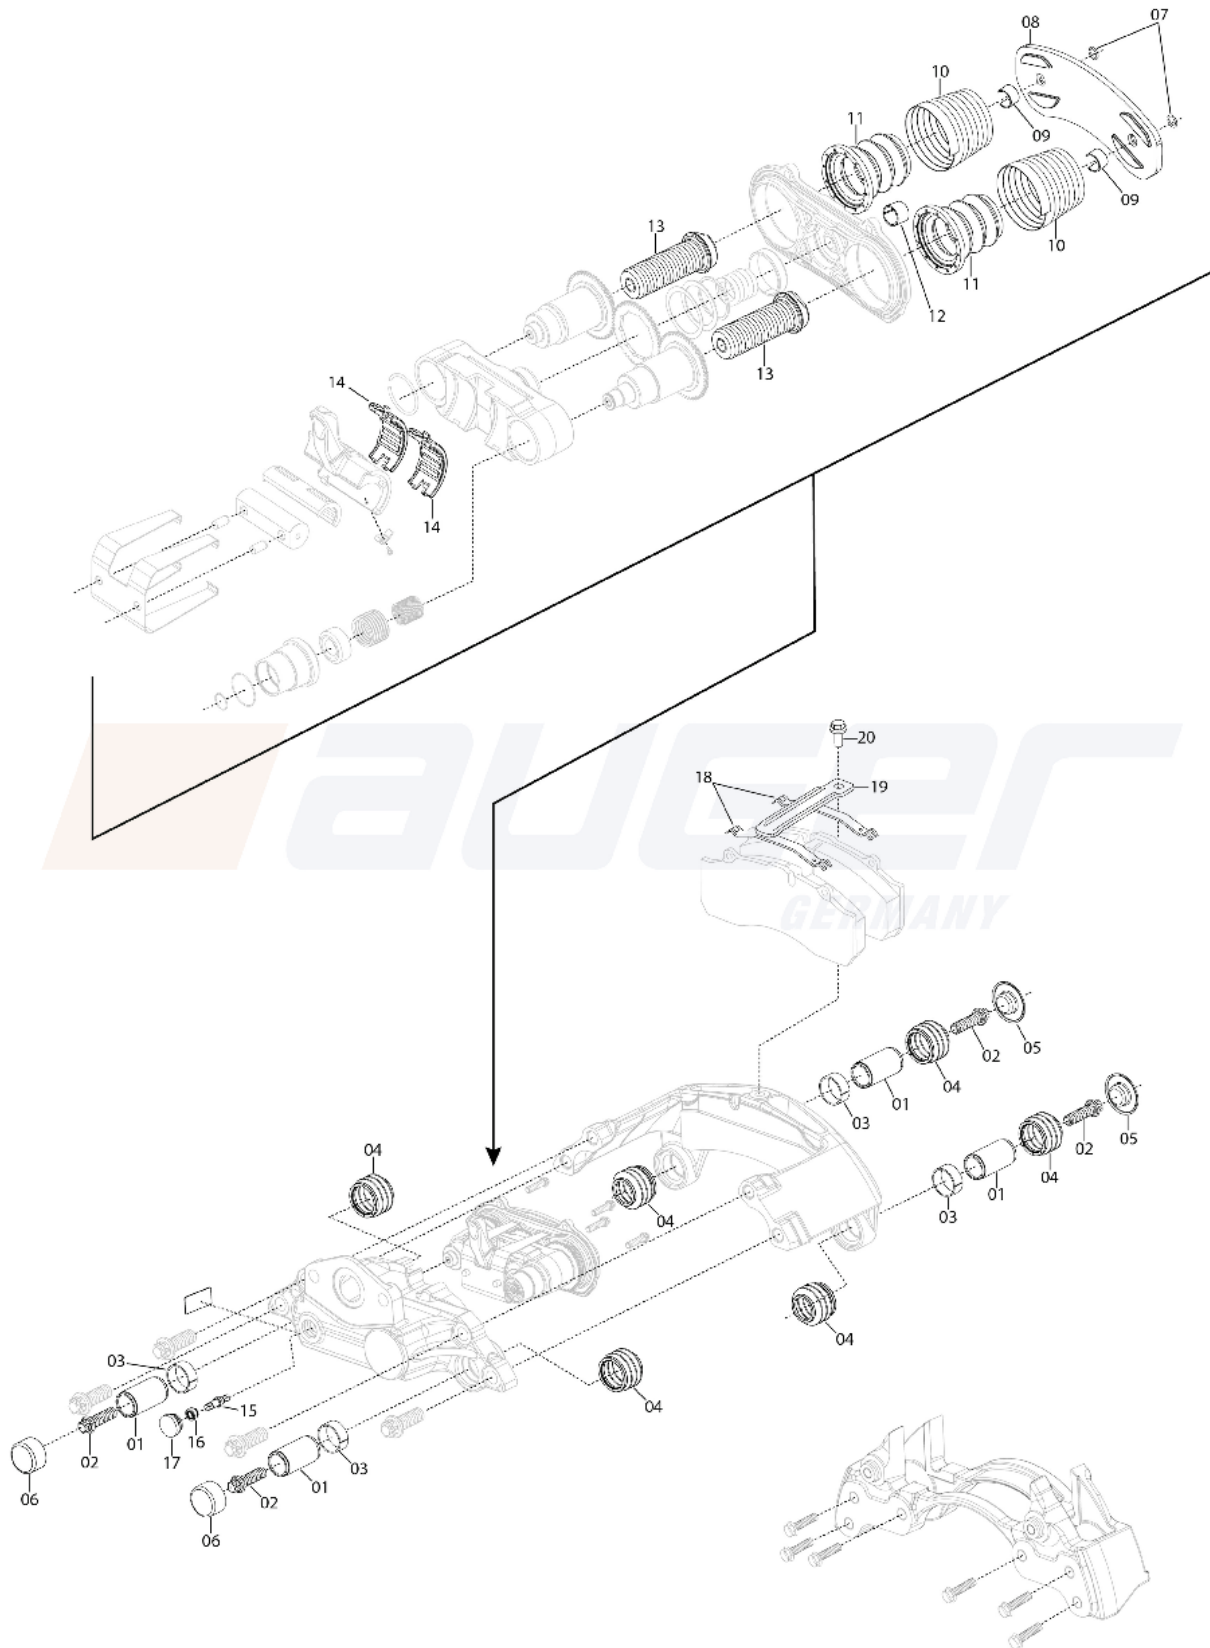

Spare Parts

Sr.	Auger Nr.	O.E.M. Nr.	Description	Picture	Sr.	Auger Nr.	O.E.M. Nr.	Description	Picture
01	72754	-	Pin ø15xø35x64		02	57605	-	Hexagon Bolt With Astral Flange M14x2/42	
02	57606	-	Hexagon Bolt With Astral Flange M14x2/47		03	72693	-	Plastic Bushing ø31xø39x15	
04	57652	81938	Rubber Seal ø31/ø38		05	72912	-	Cover ø26xø28/ø56	
06	60507	91019	Cover ø42x23		07	72842	-	Retaining Ring	
08	72914	-	Thrust Plate ø12x130/6		08	72915	-	Thrust Plate ø12x130/10	
09	72910	-	Clips ø11,5xø13/8		10	73042	-	Protection Spring	
11	57651	89619	Rubber Seal ø36		12	73019	-	Bushing ø12xø14x10	
13	72768	-	Adjuster Bolt M30x2/98		14	57599	-	Needle Bearing ø64xø77x32	
15	73083	-	Adjusting Shaft ø13x41		16	72951	-	Seal Ring ø8xø16x9	
17	60571	87871	Plug ø30		18	72933	-	Retaining Plate