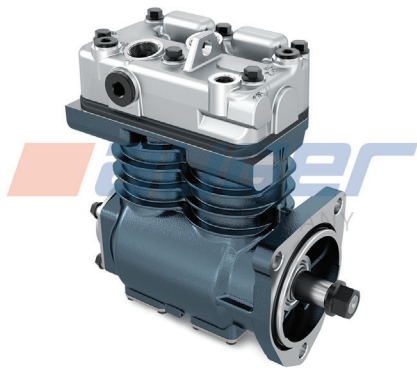

Compressor

76941

Replaces
0878179

Suitable for
Knorr Bremse LP4850
Knorr Bremse I135564

Suitable for
-

Cylinder Head, Complete, With Plate

78211

Cylinder Head

76935

Plate Kit

76938