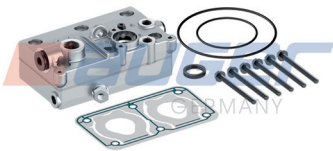

Replaces

20775236

Suitable for

Wabco 412 704 934 2

Replaces

-

Suitable for

Wabco -

Replaces

-

Suitable for

Wabco -

Gasket Kit

80972

Repair Kit

78125

Gasket Kit

78133