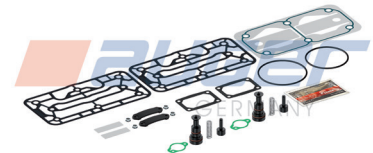

Replaces

Suitable for

Knorr Bremse K017529

Replaces

Suitable for

7421 136 561

Replaces

Suitable for

Plate Kit

80961

Repair Kit

80946

Repair Kit

80947