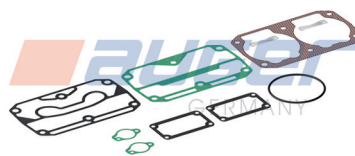

Gasket Kit

79537

Replaces

Suitable for

42549151 S

Knorr Bremse SEB22550 S

-