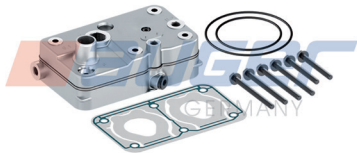

Suitable for

671 CONECTO
957 ECONIC
958 ATEGO 2

Cylinder Head, Complete

80888

Repair Kit

80923

Gasket Kit

80967