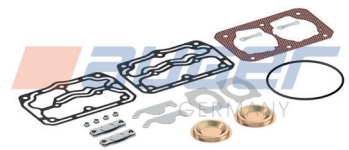

Replaces
-

Suitable for
Wabco 412 442 000 2 S1

Gasket Kit, Complete

78150

Gasket Kit

80974

Repair Kit

78143