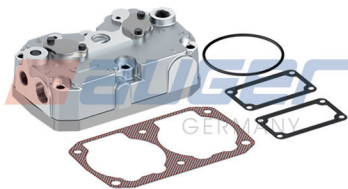

Cylinder Head, Complete

80887

Replaces

Suitable for

-

-