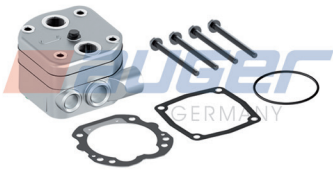

Replaces

51.54114.6081

Suitable for

Wabco 412 090 804 2