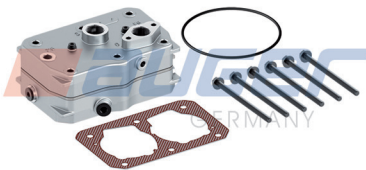

Replaces
1625459

Suitable for
Wabco 911 504 920 2