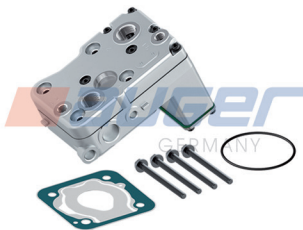

Replaces

51.54100.7071
51.54100.9071

Suitable for

Wabco 912 116 000 0

Suitable for

TGA
TGL
TGM
LION'S CITY
M 2000 L
12.../14...
18...
22...

Cylinder Head

78160