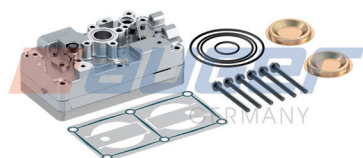

Cylinder Head, Complete

80895

Plate Kit

80956

Repair Kit

80934

Replaces

Suitable for