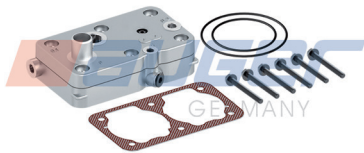

Suitable for

Wabco 412 636 003 0
Wabco 412 636 000 0

Suitable for

970 ATEGO 2
374 AXOR 2
958 AXOR 2
950 AXOR 2
671 CONECTO
957 ECONIC
634 O 500
382 O 500
685 OH SERIES

Cylinder Head, Complete

79704

Repair Kit