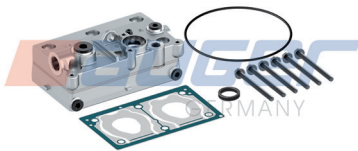

Replaces
21418150

Suitable for
Wabco 912 512 926 2