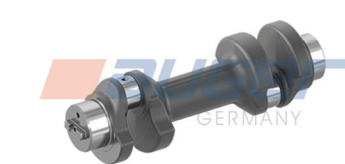

Replaces

51.54113.5044
51.54113.0049
51.54113.5042

Suitable for

-