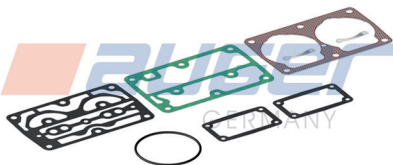

Gasket Kit

78451

Replaces

-
-

Suitable for

Knorr Bremse SEB22554