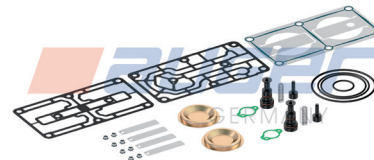

Replaces   **Suitable for**

-                      -

Repair Kit

78422

Connecting Rod

80873

Piston, Without Ring

76702