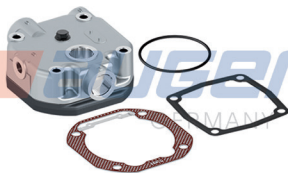

Replaces
442 130 34 19

Suitable for
-