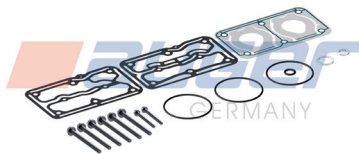

Gasket Kit

80966

Repair Kit

78125

Replaces
457 131 01 80

Suitable for
Wabco -

Replaces
001 130 28 15

Suitable for
Wabco 911 553 925 2