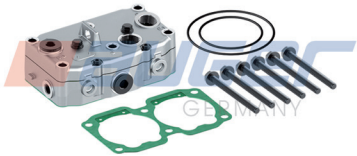

Cylinder Head, Complete

78207

Replaces
3094622

Suitable for
Wabco 911 505 804 2