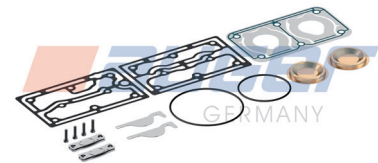

Repair Kit

78132

Replaces

-

Suitable for

Wabco -