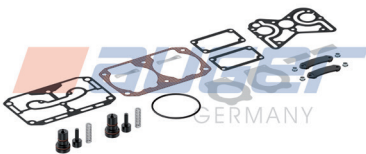

Repair Kit

80940

Replaces
-

Suitable for
-

Replaces
42549151

Suitable for
Knorr Bremse SEB22550

Replaces
-

Suitable for
-