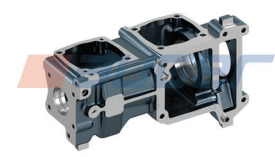

Replaces 51.54112.6033
Suitable for -

Crank Shaft

80874

Connecting Rod

78455

Bearing Kit

79732