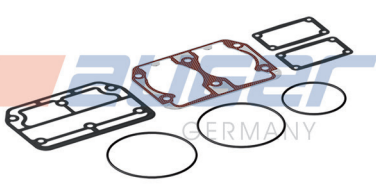

Replaces

Suitable for

3090377

Knorr Bremse II159930051