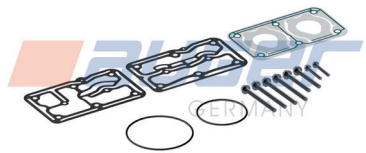

Replaces

001 130 35 15

Suitable for

Wabco 412 636 921 2

Connecting Rod

78174

Cover

78438