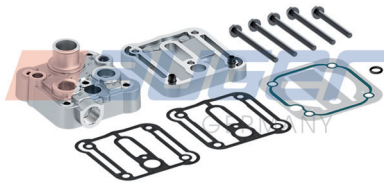

Replaces

-

Suitable for

-