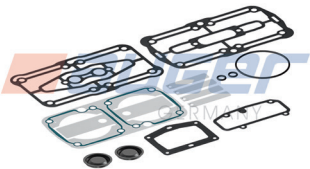

Replaces

-

Suitable for

-