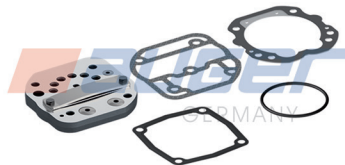

Repair Kit

80933

Replaces

-

Suitable for

-