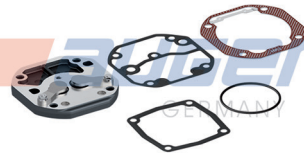

Replaces
-

Suitable for
-