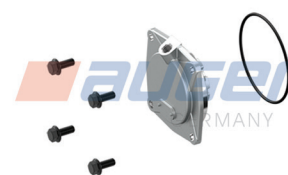

Cover

76929

Replaces
1361309 S

Suitable for
Knorr Bremse I1159920065

Piston, Without Ring

76705

76706

ø88+0,25 / PD: 18x63 /
CT: 2,5x2,5x4

76707

ø88+0,50 / PD: 18x63 /
CT: 2,5x2,5x4

Replaces
1603101 S

Suitable for
Knorr Bremse I81169004 S

ø88 / PD: 18x63 / CT: 2,5x2,5x4

Ring Kit

76752

76753

ø88+0,25 / 2,5x2,5x4

76754

ø88+0,50 / 2,5x2,5x4

Replaces
1361265

Suitable for
Knorr Bremse I811690062

ø88 / 2,5x2,5x4