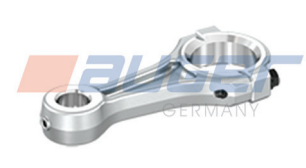

Connecting Rod

76927

Replaces

-

Suitable for

Knorr Bremse SEB00967004