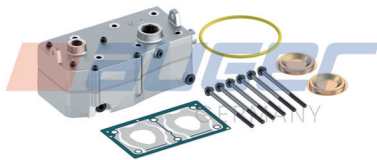

Replaces

1679247

Suitable for

Wabco 912 518 920 2