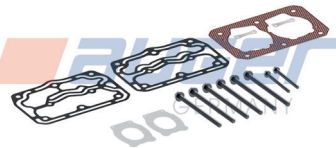

Gasket Kit

80974

Replaces
-

Suitable for
Wabco 911 504 925 2 S