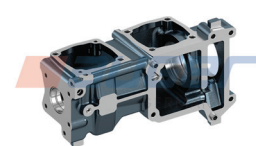

Replaces
51.54112.6033

Suitable for
-

Crank Shaft

80874

Connecting Rod

78455

Bearing Kit

79732