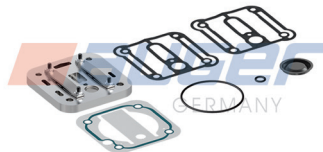

Replaces

Suitable for