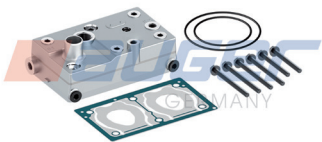

Cylinder Head, Complete

79695

Replaces

001 131 37 15

Suitable for

Wabco 912 510 922 2