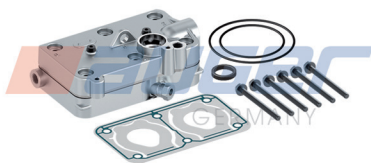

Replaces

20701803

Suitable for

Wabco 412 704 932 2

Replaces

-

Suitable for

Wabco -

Replaces

-

Suitable for

Wabco -

Repair Kit

78125

Gasket Kit

78124