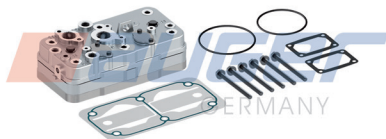

Replaces

Suitable for

Knorr Bremse K017529

Replaces

Suitable for

7421 136 561

Replaces

Suitable for

Plate Kit

80961

Repair Kit

80946

Repair Kit

80947