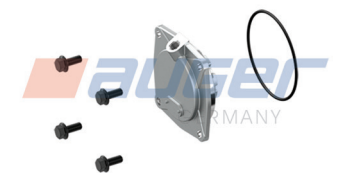

76927

Cover

76929

Replaces
3097147

Suitable for
Knorr Bremse I1159920063

Replaces
3097151

Suitable for
Knorr Bremse SEB00967004

Replaces
3097150