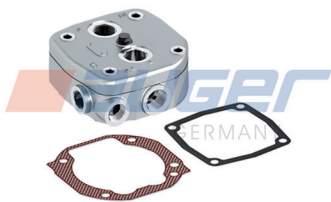

Cylinder Head, Complete

78462

Repair Kit

78198

Gasket Kit

78467

Replaces

51.54114.6073
51.54114.6070
51.54114.6086