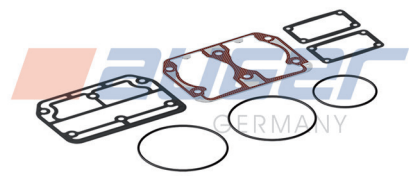

Gasket Kit

76913

Replaces
-

Suitable for
Knorr Bremse II159930051