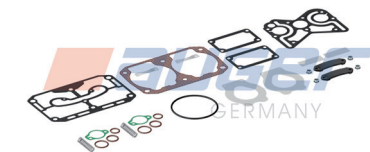

Repair Kit

80940

Replaces
-

Suitable for
-

Replaces
42549151

Suitable for
Knorr Bremse SEB22550

Replaces
-

Suitable for
-