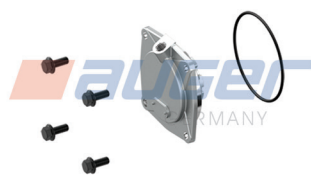

Cover

76929

Replaces

3097150

Suitable for

Knorr Bremse II159920065