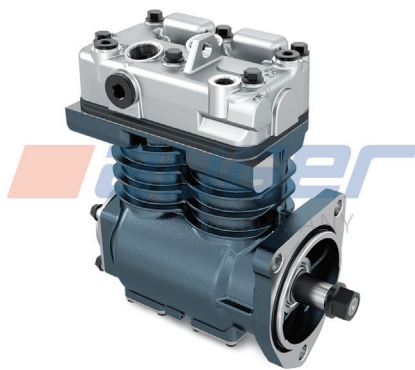

Compressor

76941

Replaces
8119270
8113270
8129779

Suitable for
Knorr Bremse LP4850
Knorr Bremse I135564

Suitable for
FL10
FL6
FL7
FM10
FM10 BR
NL10 BR
NL12 BR
B 10 M
B 58 BR

Cylinder Head, Complete, With Plate

78211

Cylinder Head

76935

Plate Kit

76938

Replaces   **Suitable for**

-

Replaces   **Suitable for**

8127749   Knorr Bremse K070850K50

Replaces   **Suitable for**

8127751   Knorr Bremse SEB01000004

Gasket Kit

76915

Repair Kit

78212

Connecting Rod

76928

Replaces   **Suitable for**

-      Knorr Bremse SEB22544

Replaces   **Suitable for**

-

Replaces   **Suitable for**

3090386   Knorr Bremse SEB00626004

Cover, Rear

76930

Piston, Without Ring

76672