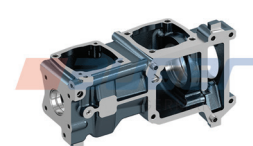

Cylinder Block

80879

Replaces
51.54114.6081

Suitable for
Wabco 412 090 804 2

Replaces
-

Suitable for
Wabco -

Replaces
51.54112.6033

Suitable for
-