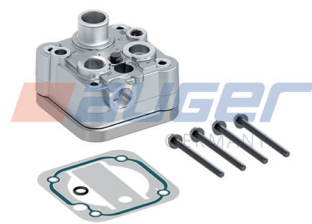

Cylinder Head, Complete

80891

Repair Kit

80964

Plate Kit

80953

Replaces

-
-