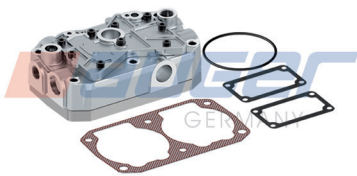

Replaces   **Suitable for**

-                      -