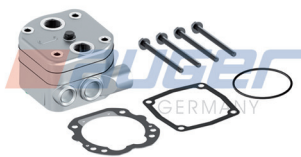

Suitable for

TGS / TGX / TGA
LION'S COACH
LION'S REGIO
LION'S CITY
E Series
F 2000
JETLINER
CENTROLINER
CITYLINER
18.../19...

Cylinder Head, Complete

78199

Repair Kit

78197

Cylinder Block

80879