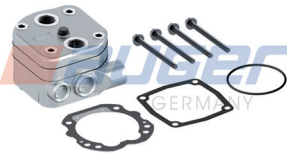

Suitable for

TGS / TGX / TGA
E Series / F 2000
LION'S CITY
LION'S COACH
LION'S REGIO
JETLINER
CENTROLINER
CITYLINER
18.../19...
25.../26.../32...

Cylinder Head, Complete

78199

Repair Kit

78197

Crank Shaft

79663