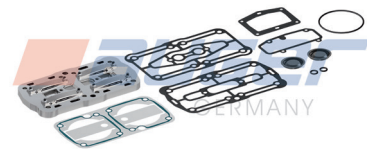

Replaces

-

Suitable for

-

Replaces

81.54101.6055

Suitable for

Knorr Bremse K019528