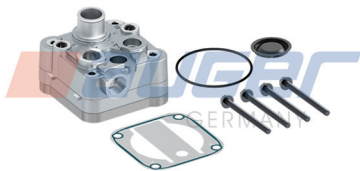

Replaces

-
-

Suitable for

-