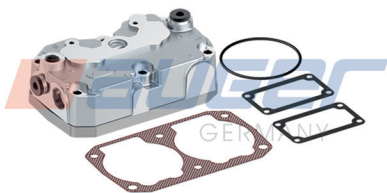

Suitable for
CITELIS
CITYCLASS
CREALIS
HEULIEZ

Cylinder Head, Complete

80897

Cylinder Head

80898

Plate Kit

80957

Replaces