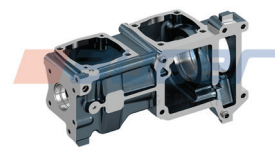

Replaces
51.54112.6037

Suitable for
-