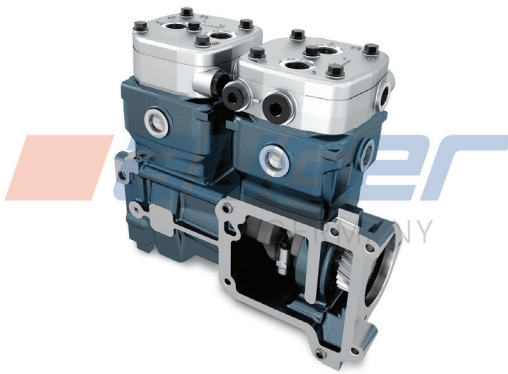

Compressor

79705

Replaces

51.54100.7178
51.54100.7003
51.54100.6005
51.54100.7183
51.54100.7148

Suitable for

Wabco -

Suitable for

TGS / TGX / TGA
LION'S COACH
LION'S CLASSIC
LION'S CITY
LION'S REGIO
JETLINER
CITYLINER
CENTROLINER
TRENDLINER
SUE / UEL / SL

Cylinder Head, Complete

78462

Repair Kit

78198

Gasket Kit

78467