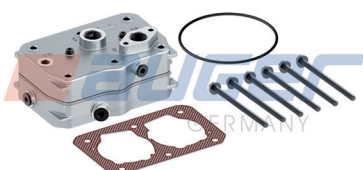

Cylinder Head, Complete

79483

Disc

79467

Repair Kit

78147

Replaces

5001 859 253