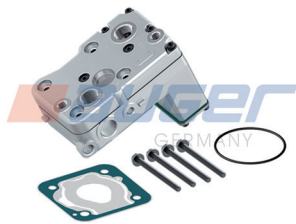

Cylinder Head

78160

Repair Kit

78168

Gasket Kit

78169

Replaces

51.54114.6082