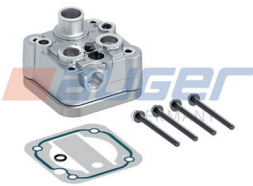

Cylinder Head, Complete

80891

Repair Kit

80964

Plate Kit

80953

Replaces

Suitable for