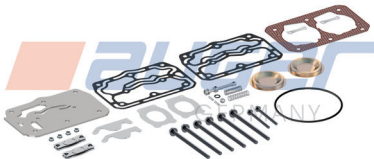

Repair Kit

78148

Replaces
-

Suitable for
Wabco -

Cover, Bottom

78120

Replaces
1304881
ø72

Suitable for
Wabco 895 073 589 4