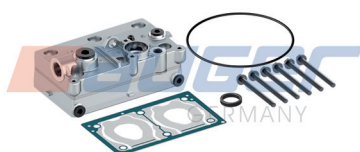

Replaces

21418150

Suitable for

Wabco 912 512 926 2

Replaces

-

Suitable for

Wabco -

Replaces

21477052

Suitable for

Wabco 912 512 927 2

Repair Kit

78181

Repair Kit

78219