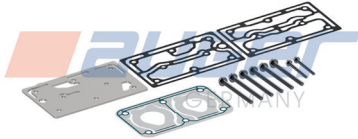

Gasket Kit

80972

Replaces

-

Suitable for

Wabco 412 704 936 2

Repair Kit

78125

Replaces

-

Suitable for

Wabco -