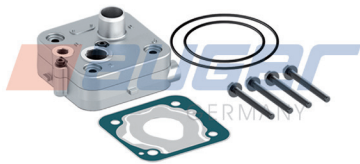

Cylinder Head, Complete

79581

Repair Kit

80980

Repair Kit

79582

Replaces

-
-