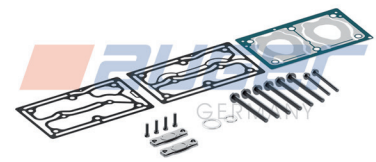

Replaces

-

Suitable for

Wabco 912 510 931 2

Connecting Rod

78154

Cover

78438

Piston, Without Ring

76699