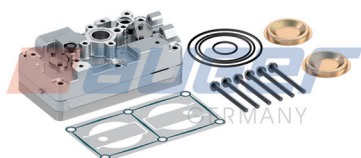

Replaces

Suitable for

Replaces

Suitable for

Replaces

Suitable for

Knorr Bremse K018806

Repair Kit

78422

Connecting Rod

80873

Piston, Without Ring

76702