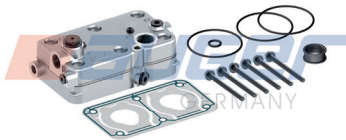

Replaces
001 130 59 15

Suitable for
Wabco 911 553 001 2