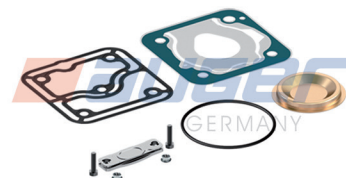

Repair Kit

78158

Replaces

-

Suitable for

Wabco -

Cover, Bottom

78120

Replaces

51.91607.0022

Suitable for

Wabco 895 073 589 4

ø72