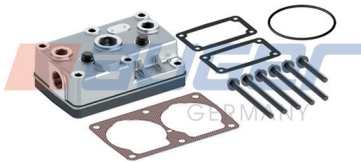

Cylinder Head, With Plate

78444

Replaces

-
-

Suitable for

Knorr Bremse -