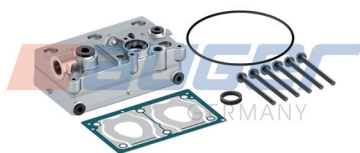

Compressor

79441

Replaces

20846000
20774294
85124531
85003281
85000489

Suitable for

Wabco 912 512 008 0
Wabco 912 512 004 0

Suitable for

FH16
B 13 R

Cylinder Head, Complete

78170

Disc

78371

Gasket Kit

80973

Replaces

21418150

Suitable for

Wabco 912 512 926 2

Replaces

-

Suitable for

Wabco -

Replaces

21477052

Suitable for

Wabco 912 512 927 2

Repair Kit

78181

Repair Kit

78219

Repair Kit

78374

Replaces

-

Suitable for

Wabco -

Replaces

-

Suitable for

-

Replaces

-

Suitable for

Wabco -

Cover, Bottom

78120

Connecting Rod

78174

Piston, Without Ring

76699

Replaces

3094835

ø72

Suitable for

Wabco 895 073 589 4

Replaces

-

Suitable for

Wabco 912 512 929 2

Replaces

1698686 S

ø85 / PD: 19,05x60 / CT: 2x2x4

Suitable for

Wabco 911 501 624 2 S

Ring Kit

76746

76747

ø85+0,25 / 2x2x4

76748

ø85+0,50 / 2x2x4

Replaces

3094621

ø85 / 2x2x4

Suitable for

Wabco 911 501 920 2

76700

ø85+0,25 / PD:
19,05x60 / CT: 2x2x4

76701

ø85+0,50 / PD:
19,05x60 / CT: 2x2x4