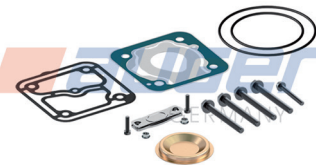

Replaces

-

Suitable for

Wabco 411 151 925 2