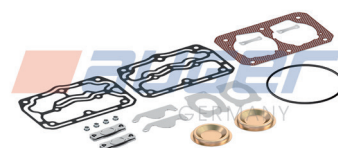

Suitable for

Wabco 412 442 000 2 S1

Repair Kit

78149

Gasket Kit, Complete

78150

Repair Kit

78143