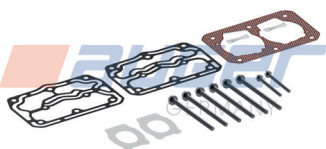

Replaces

-

Suitable for

Wabco 911 504 925 2 S

Replaces

-

Suitable for

-

Replaces

-