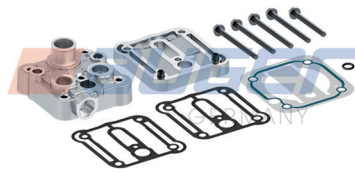

Replaces

Suitable for

Knorr Bremse K105789K50