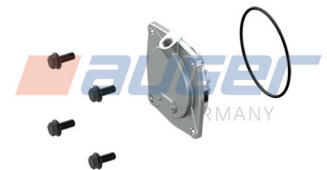

Cover

76929

Replaces

3097150

Suitable for

Knorr Bremse II159920065