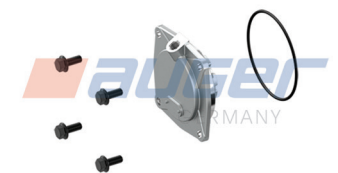

Replaces
3097150

Suitable for
Knorr Bremse II159920065

Piston, Without Ring

76705

Ring Kit

76752

76706

ø88+0,25 / PD: 18x63 /
CT: 2,5x2,5x4

76753

ø88+0,25 / 2,5x2,5x4

76707

ø88+0,50 / PD: 18x63 /
CT: 2,5x2,5x4

76754

ø88+0,50 / 2,5x2,5x4