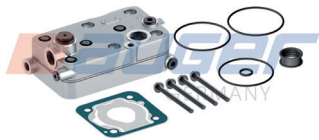

Cylinder Head, Complete

78195

Replaces

001 130 12 15

Suitable for

Wabco 412 352 922 2