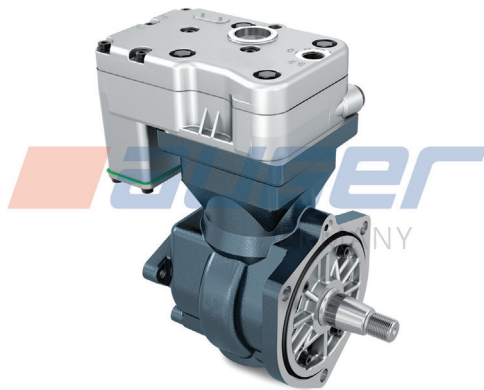

Compressor

79520

Replaces

504308489
41211219
41211220

Suitable for

Wabco 412 352 020 0
Wabco 412 352 008 0

Suitable for

E.STAR CURSOR
E.TECH CURSOR
STRALIS
STRAL.2007
STRAL.MY2013
TRAKKER
TRAK.2007
TRAK.MY.2013
VTMM 4X4 CABINATO

Cylinder Head, Complete

79521

Repair Kit

79417

Gasket Kit

78169