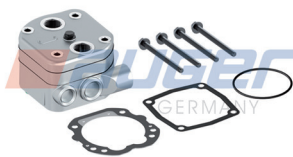

Suitable for
25...
SPECIAL-PURPOSE VEHICLES

Cylinder Head, Complete

78199

Repair Kit

78197

Cylinder Block

80879

Replaces 51.54114.6081
Suitable for Wabco 412 090 804 2