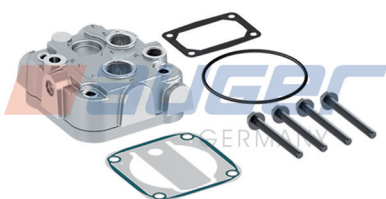

Replaces

Suitable for