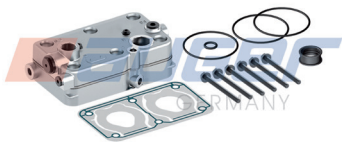

Cylinder Head, Complete

79630

Disc

79615

Repair Kit

79632

Replaces

001 130 25 15