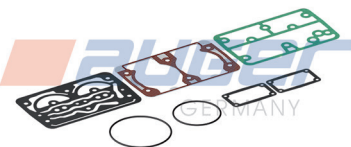

Replaces
3097143

Suitable for
Knorr Bremse SEB22561