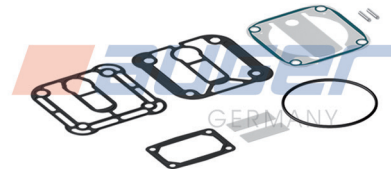

Replaces
-

Suitable for
Knorr Bremse SEB22518

76688

ø80+0,25 / PD: 18x63 / CT: 2,5x2,5x4

76689

ø80+0,50 / PD: 18x63 / CT: 2,5x2,5x4

Replaces
42549206 S

Suitable for
Knorr Bremse SEB22517 S

ø80 / PD: 18x63 / CT: 2,5x2,5x4

Ring Kit

76737

76738

ø80+0,25 / 2,5x2,5x4

76739

ø80+0,50 / 2,5x2,5x4

Replaces
-

Suitable for
Knorr Bremse -

ø80 / 2,5x2,5x4