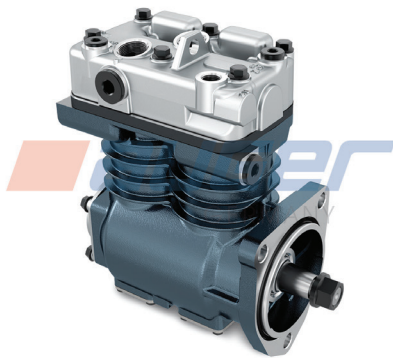

Compressor

76940

Replaces
8150407
8112427

Suitable for
Knorr Bremse LP4825
Knorr Bremse II15993

Suitable for
F10
F12
FL6
FL608-615
FL616-619
FL7
NL10
NL10 BR
NL10 S
NL12

NL12 BR
NL12 S
B 10 M
B 58 BR

Cylinder Head, Complete, With Plate

78205

Cylinder Head

76934

Plate Kit

76937