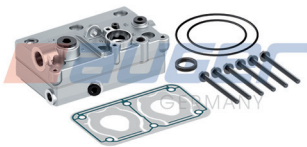

Cylinder Head, Complete

69388

Replaces

20845004

Suitable for

Wabco 412 704 933 2