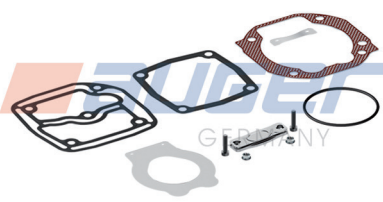

Replaces

-

Suitable for

-