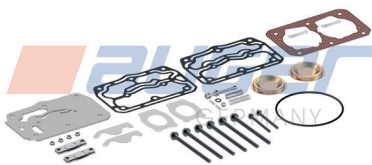

Replaces
-

Suitable for
Wabco -

Replaces
1304881
ø72

Suitable for
Wabco 895 073 589 4