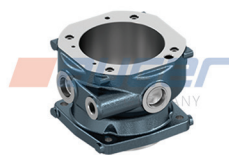

Replaces

-

Suitable for

-