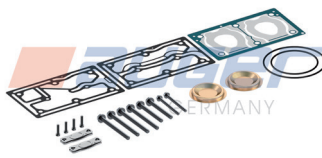

Repair Kit

Replaces

-
-

Suitable for

Wabco 912 510 935 2

80926