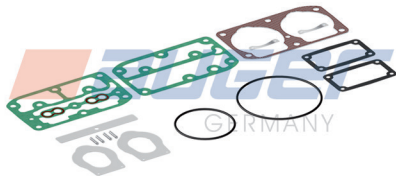

Suitable for
Knorr Bremse SEB22542

Repair Kit

78209

Connecting Rod

76928

Cover, Rear

76930

Replaces
-