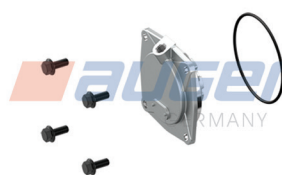

76927

Replaces

-

Suitable for

Knorr Bremse SEB00967004

Cover

76929

Replaces