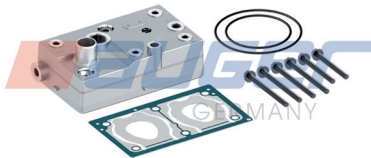

Replaces

-
-

Suitable for

Wabco 912 510 934 2

80925