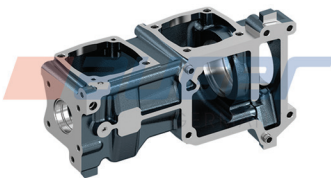

Suitable for

Wabco -

Cylinder Block

80877

Crank Shaft

79663

Connecting Rod

78465