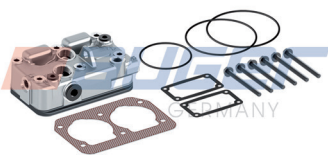

Replaces   **Suitable for**

-

Replaces   **Suitable for**

8127749   Knorr Bremse K070850K50

Replaces   **Suitable for**

8127751   Knorr Bremse SEB01000004

Gasket Kit

76915

Repair Kit

78212

Connecting Rod

76928