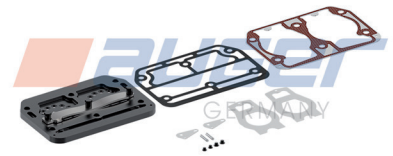

Cylinder Head

76934

Replaces
-

Suitable for
Knorr Bremse SEB01080004

Plate Kit

76937

Replaces
-

Suitable for
Knorr Bremse SEB01081004