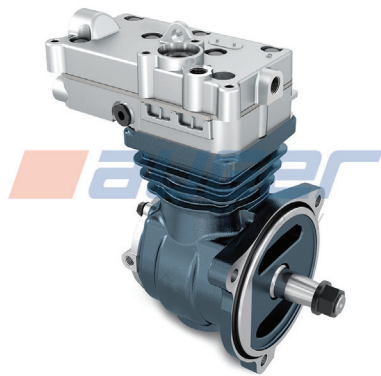

Compressor

79409

Replaces

21353457
20478166
20382346
85000116
85006116

Suitable for

Wabco 412 352 004 0
Wabco 412 352 004 7
Wabco 412 352 029 0

Suitable for

FM9
FH12
FM12

Cylinder Head, Complete

79410

Disc

79411

Repair Kit

79415