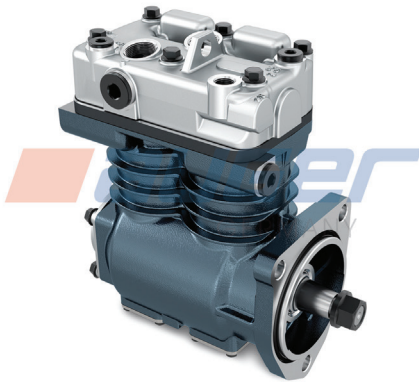

Compressor

76940

Replaces
0878178R

Suitable for
Knorr Bremse LP4825
Knorr Bremse II15993

Suitable for
-