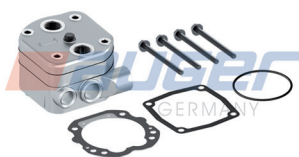

Cylinder Block

80879

Replaces
51.54114.6081

Suitable for
Wabco 412 090 804 2

Replaces
-

Suitable for
Wabco -

Replaces
51.54112.6033

Suitable for
-