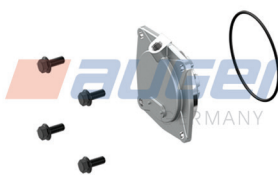

Cover

76929

Replaces

1376275

Suitable for

Knorr Bremse II159920065

Piston, Without Ring

76705

76706

ø88+0,25 / PD: 18x63 /
CT: 2,5x2,5x4

76707

ø88+0,50 / PD: 18x63 /
CT: 2,5x2,5x4

Replaces

-

Suitable for

Knorr Bremse I81169004 S

ø88 / PD: 18x63 / CT: 2,5x2,5x4

Ring Kit

76752

76753

ø88+0,25 / 2,5x2,5x4

76754

ø88+0,50 / 2,5x2,5x4

Replaces

1409318

Suitable for

Knorr Bremse I811690062

ø88 / 2,5x2,5x4