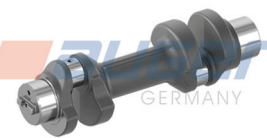

Crank Shaft

79701

Replaces

51.54113.5025
51.54113.0038
51.54113.5014

Suitable for

Wabco -