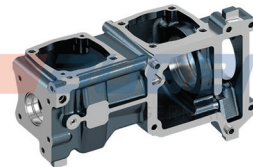

Replaces

81.54124.6013

Suitable for

Wabco 411 033 503 2

Cylinder Block

80879

Replaces

51.54112.6033
51.54112.6020