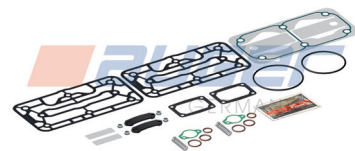

Replaces

7421 136 726

Suitable for

Knorr Bremse K012074

Replaces

Suitable for

Replaces

7421 136 724

Suitable for

Connecting Rod

80873

Piston, Without Ring

76714

Ring Kit

76761