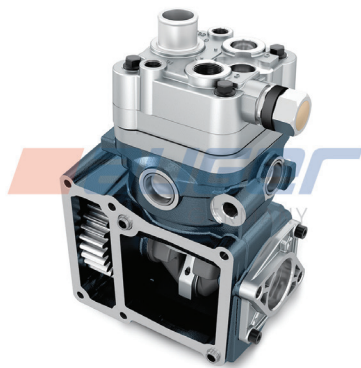

Compressor

79552

Replaces

51.54100.7121
51.54100.7116

Suitable for

Knorr Bremse LP3997
Knorr Bremse K015948

Suitable for

TGS / TGX / TGA
LION'S COACH
LION'S REGIO
LION'S CITY
JETLINER
CENTROLINER
CITYLINER
SKYLINER
STARLINER
TOURLINER