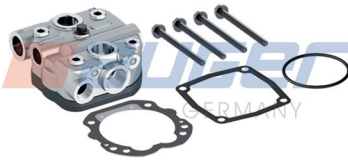

Suitable for

-

Suitable for

TGS / TGX / TGA
E Series / M90
F 2000 / F 90
LION'S CITY
LION'S CLASSIC
LION'S COACH
LION'S REGIO
LION'S STAR
NL / NG / EL
SG / SL / SR

Cylinder Head, With Plate

78460

Replaces

51.54114.6054
51.54114.6045