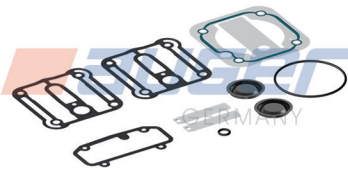

Replaces

-

Suitable for

-

Replaces

51.54210.6046

Suitable for

Knorr Bremse K017380