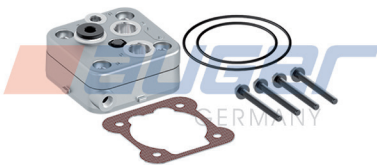

Cylinder Head, Complete

79588

Replaces

000 131 49 19

Suitable for

Wabco 411 151 800 2
Wabco 411 151 801 2

Cylinder Head, Upper

78152