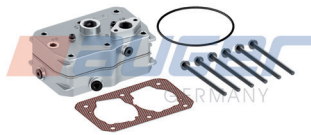

Cylinder Head

78144

Replaces
1743267

Suitable for
Wabco 911 504 922 2