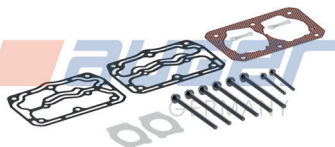

Replaces
-

Suitable for
Wabco 911 504 925 2 S