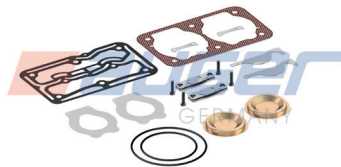

Replaces

000 131 55 19

Suitable for

Wabco 412 636 001 2

79636

Repair Kit

Replaces

-