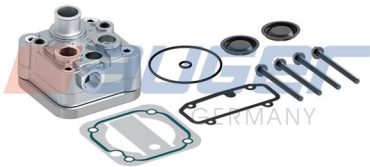

Suitable for

TGS / TGX
TGA / F 90
LION'S CITY
LION'S CLASSIC
LION'S COACH
LION'S REGIO
LION'S STAR
ND / NG / NL
SUE / SL
JETLINER

Cylinder Head, Complete

80894

Plate Kit

79747

Repair Kit

80919