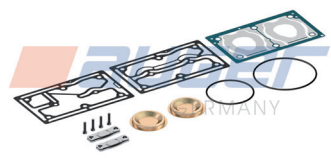

Replaces

-
-

Suitable for

-

Connecting Rod

78174