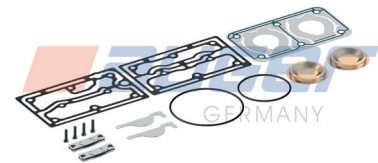

Replaces

20775236

Suitable for

Wabco 412 704 934 2

Replaces

-

Suitable for

Wabco -

Replaces

-

Suitable for

Wabco -

Gasket Kit

80972

Repair Kit

78125

Gasket Kit

78133