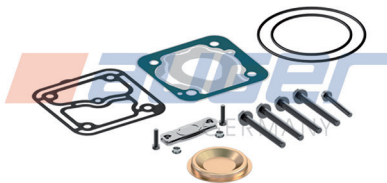

Cylinder Head, Complete

78323

Repair Kit

Replaces
-

Suitable for
Wabco -

80979

Repair Kit

Replaces
-