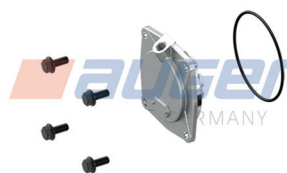

Connecting Rod

76927

Replaces

3097151

Suitable for

Knorr Bremse SEB00967004

Cover

76929