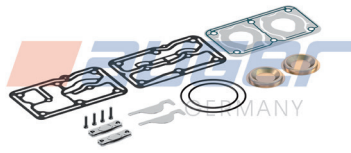

Replaces

-

Suitable for

-