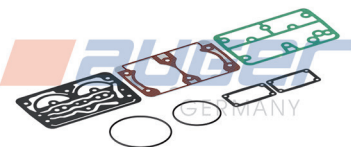

Suitable for
Knorr Bremse -

Gasket Kit

76976

Repair Kit

76918

Repair Kit

76919

Replaces
3097143