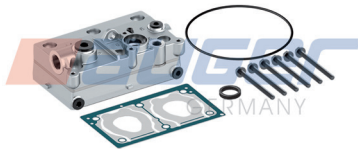

Cylinder Head, Complete

78170

Disc

78371

Repair Kit

78181

Replaces

7421 418 150