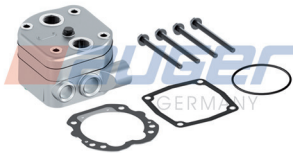

?

80854

Replaces
51.54100.6003

Suitable for
-

Suitable for
TGS / TGX / TGA
E Series / F 90
F 2000 / L 2000
M 2000 L
LION'S CITY
LION'S CLASSIC
LION'S COACH
LION'S REGIO
LION'S STAR
NL / NL/NUE

Cylinder Head, Complete

78199

Repair Kit

78197

Cylinder Block

80877

Replaces
51.54114.6081

Suitable for
412 090 804 2

Replaces
-

Suitable for
Wabco -

Replaces
51.54112.6037

Suitable for
-

Crank Shaft

80875

Connecting Rod

78455

Bearing Kit

79732

Replaces
51.54113.5033

Suitable for
-

Replaces
51.54106.6013

Suitable for
Wabco -

Replaces
81.54121.6001

Suitable for
Knorr Bremse -

Bushing

78476

Gear

80915

Cylinder Liner & Piston With Rings

78201

Replaces
51.93020.0335
ø47xø52x21

Suitable for
Wabco -

Replaces
51.54210.0124

Suitable for
-

Replaces
51.54105.6008

Suitable for
-

Cylinder Liner

79664

Ring Kit

76755

76756

ø90+0,50 / 2,5x2,5x4

76757

ø90+1,00 / 2,5x2,5x4

Replaces
-

Suitable for
-

Replaces
06.18480.0232 S
ø90 / 2,5x2,5x4

Suitable for
-