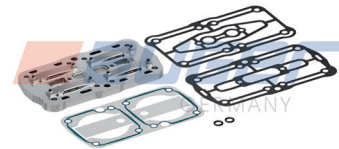

Suitable for

-

Replaces

81.54114.6048

Suitable for

Knorr Bremse SEB1903004

Replaces

51.54124.6005