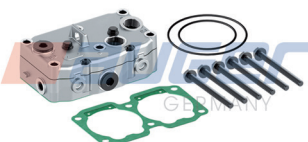

Cylinder Head, Complete

78207

Replaces
1325489

Suitable for
Wabco 911 505 804 2