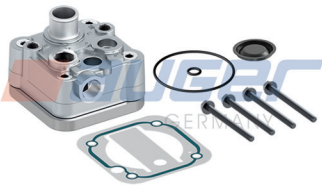

Cylinder Head, Complete

80886

Replaces

-
-

Suitable for

-