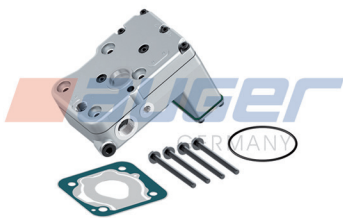

Replaces

42541602

Suitable for

Wabco 412 352 005 2