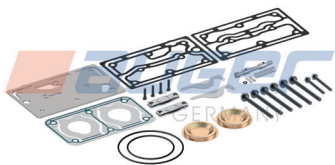

Repair Kit

78131

Replaces

-

Suitable for

Wabco -

Cover, Bottom

78120

Replaces

3094835

Suitable for

Wabco 895 073 589 4