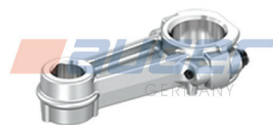

Replaces

1698678

Suitable for

Wabco 911 505 732 2