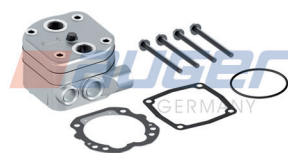

Suitable for
TGX
TGA
F 2000
E Series
L 2000
M 2000 L
NL
19...
26...
32...

Cylinder Head, Complete

78199

Repair Kit

78197

Cylinder Block

80879

Replaces
51.54114.6081