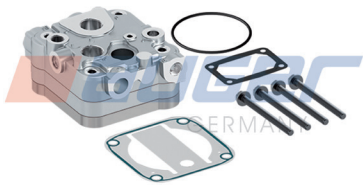

Replaces

Suitable for