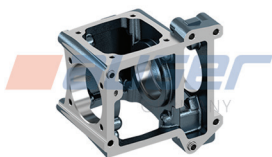

Replaces
447 131 03 15

Suitable for
-