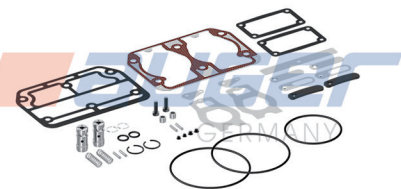

Replaces

Suitable for