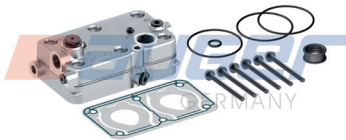

Replaces

001 130 59 15

Suitable for

Wabco 911 553 001 2

Replaces

-

Suitable for

Wabco -

Replaces

-

Suitable for

Wabco -

Gasket Kit

80966

Repair Kit

78125

Gasket

79628