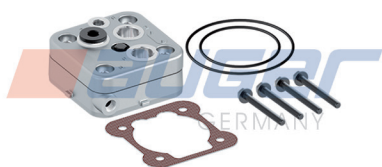

Cylinder Head, Complete

79588

Replaces
-

Suitable for
Wabco 411 151 800 2 S