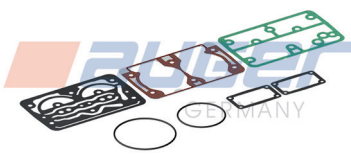

Gasket Kit

76976

Replaces

2033910

Suitable for

Knorr Bremse SEB22561