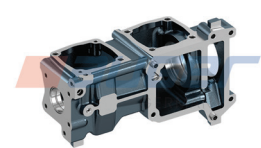

Replaces

51.54112.6033

Suitable for

-

Crank Shaft

79701

Connecting Rod

78455