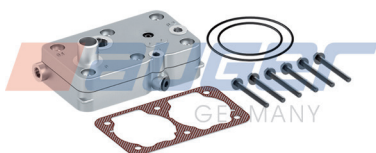

Replaces

001 130 16 15

Suitable for

Wabco 911 553 656 2
Wabco 911 553 921 2

79636