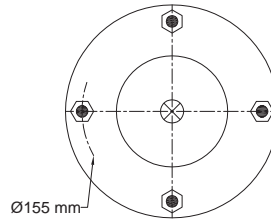

REFERENCE	ORDER NO	DESCRIPTION	⊗
114051	11120146	Rubber bellow only	
113060	11120027	Top/Bottom plate M10 (bolts)	RP 1/2
113062	11120028	Top/Bottom side only clamp ring M10	

Reference	Order No	ADAPTABLE CROSS		Reference	Order No	ADAPTABLE CROSS
114051	11120146	CONTITECH	FD 138-18S	113062	11120028	
		DUNLOP	8"x2			
113060	11120027	DUNLOP(FR)	SP 1490(8"x2) / SP918			
		CONTITECH	FD 138-18 1/2M10			
		WEFORMA	WBZ-G 350			
		NORGREN	M/31082 (8"x2)