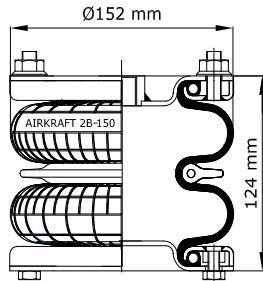

STYLE

220 - 60

www.airkraft.com.tr

TOP VIEW

BOTTOM VIEW

REFERENCE	ORDER NO:	DESCRIPTION	⊗	A
112001	11101017	Rubber bellow only		
111152	11101011	Top/bottom plate M8 (17 mm Bolts)	1/4 NPT	44,4mm
111150	11101010	Top/bottom plate M10 (Blind nuts)	1/4 NPT	44,4 mm

TOP VIEW

BOTTOM VIEW

REFERENCE	ORDER NO.	DESCRIPTION	⊗
114053	11120147	Rubber bellow only	
113070	11120031	Top side only clamp rings M10 (Bolts), Bottom side only clamp rings M8 (Nuts)	
113071	11120032	Top plate M10 (Bolts), bottom plate M8 (Nuts)	G 1/2
113072	11120033	Top/Bottom side only clamp rings M10 (Bolts)	
113073	11120034	Top/Bottom plate M10 (Bolts)	G 1/2