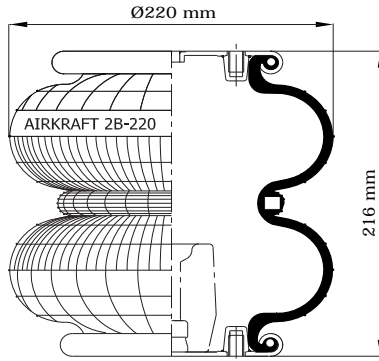

STYLE

2B - 220

www.airkraft.com.tr

TOP VIEW

BOTTOM VIEW

REFERENCE	ORDER NO	DESCRIPTION	⊗	A
113474	11120110	Top plate M12 (Bolts),Bottom plate M8 (Blind nuts), Bumper (90mm)	1/4 NPT	44,4mm
113017	11120014			
113027	11120018			
113028	11120019			
113487	11120120			
113003	11120003	Top/bottom plate M10 (Blind nuts),Assembly axis 95 mm	M12X1.5	44,4mm