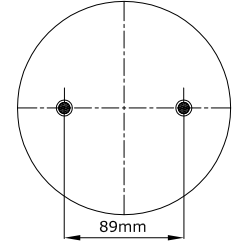

TOP VIEW

BOTTOM VIEW

REFERENCE	ORDER NO.	DESCRIPTION	⊗	A
114004	11120144	Rubber bellow only		
113010	11120009	Top/bottom plate M10 (Blind nuts)	1/4NPT	44,4mm
113012	11120011	Top/bottom plate M10 (Blind nuts)	G1/4	44,4mm
113473	11120109			
113481	11120116	Top/bottom plate M10 (Blind nuts)	M12X1,5	44,4mm
113483	11120118	Top/bottom plate M8 (Blind nuts)	G3/4	38,1mm
113484	11120119	Top/bottom plate M8 (Blind nuts)	G1/4	44,4mm
113488	11120121			
113489	11120122			
113506	11120131			
113550	11120139			
113013	11120012			
113502	11120130			