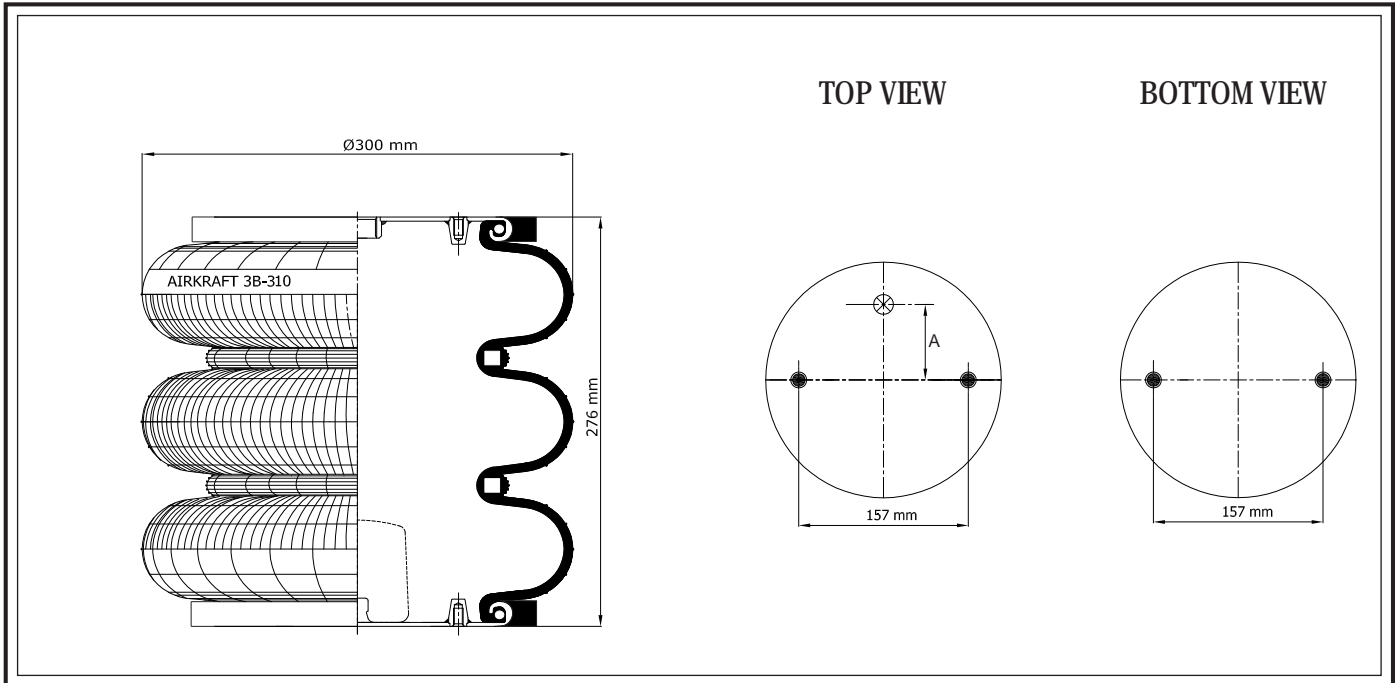

REFERENCE	ORDER NO.	DESCRIPTION	⊗	A
116008	11140062	Rubber bellow only		
115023	11140015			
115027	11140017			
115033	11140073			
115035	11140074			

Reference	Order No.	ADAPTABLE CROSS		Reference	Order No.	ADAPTABLE CROSS	
116008	11140062	FIRESTONE	38R/38D	115035	11140074	CONTITECH	FT 330-29 498
		FIRESTONE	095.0047				FT 330-29 432
		GOODYEAR FLEX	556 3 3 8334			FIRESTONE	W01 358 8030
			578 93 3 100				W01-358-8010
115023	11140015	FIRESTONE	38R T3 095.0274			GOODYEAR	3B12-301
		GOODYEAR	556 3 2 8401				
115027	11140017	CONTITECH	FT 330-29 503				
		CONTITECH	FT 330-29 702				
		GOODYEAR	3B12-304				
115033	11140073	FIRESTONE	W01-358-8013				
		CONTITECH	FT 330-29 773				
		GOODYEAR	3B12-305