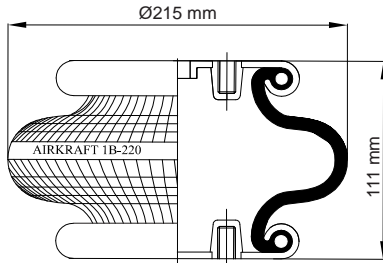

TOP VIEW

BOTTOM VIEW

REFERENCE	ORDER NO:	DESCRIPTION	⊗	A
112005	11101016	Rubber bellow only		
111004	11101004	Top/bottom plate M8 (Blind nuts)	G3/4	38,1mm
111006	11101006	Top/bottom plate M8 (Blind nuts)	G1/4	44,4 mm

Reference	Order No	ADAPTABLE CROSS	Reference	Order No	ADAPTABLE CROSS
112005	11101016	CONTITECH FS 200-10 60319	111006	11101006	CONTITECH FS 200-10 60030
		FIRESTONE FLEX 115			FIRESTONE W01 M58 6375
		FIRESTONE W01 358 0118			BOSCH 822419009
111004	11101004	FIRESTONE W01 M58 6374			WEFORMA WBE 400-E2 / 410-E1
		CONTITECH FS200-10 2681045000			
		DUNLOP(FR) 9"1/4x1 S09101			
		WEFORMA WBE 400-E1			
		BOSCH 822419004			
		FESTO EB-250-85			
		NORGREN PM/31091 (9"1/4x1)