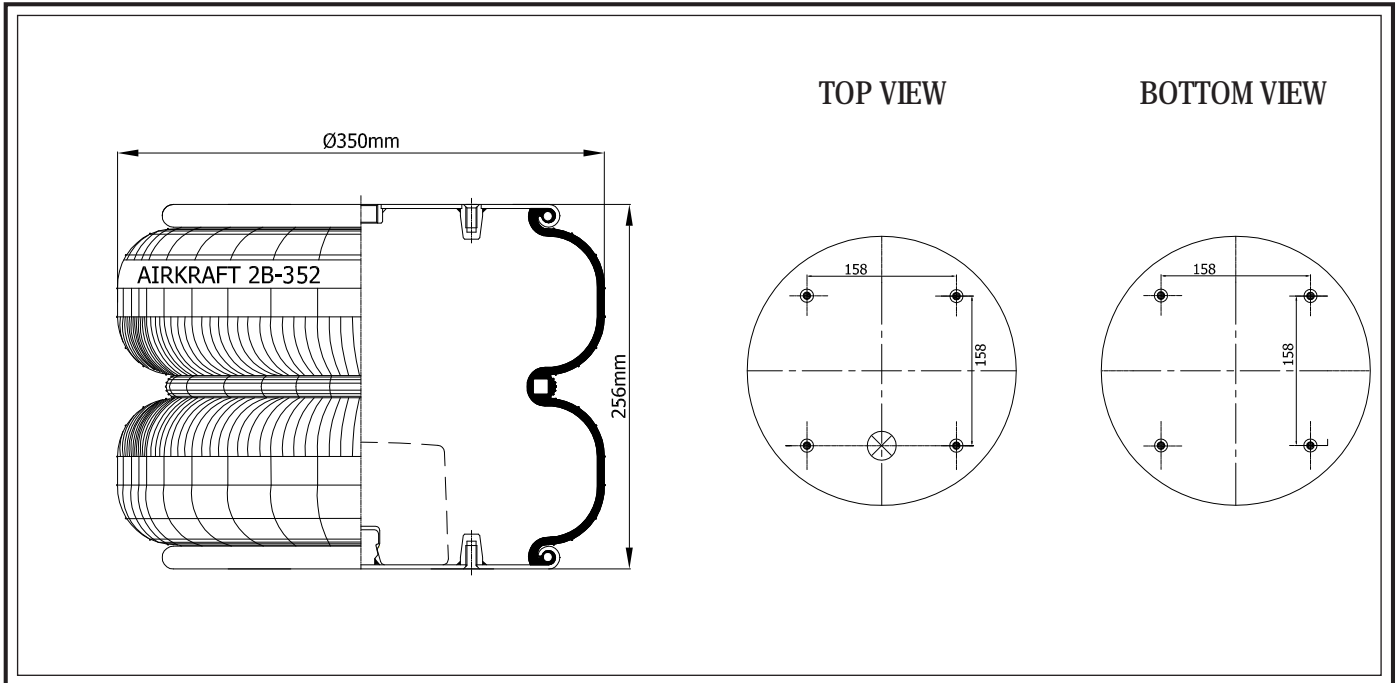

STYLE

2B - 351

www.airkraft.com.tr

REFERENCE	ORDER NO:	DESCRIPTION	⊗
113478	11120114		

Reference	Order No	ADAPTABLE CROSS		Reference	Order No	ADAPTABLE CROSS
113478	11120114	FIRESTONE	233-2 T2 095.0362			
		GOODYEAR	556 2 2 8647			
		GOODYEAR FLEX	556 2 3 8338			