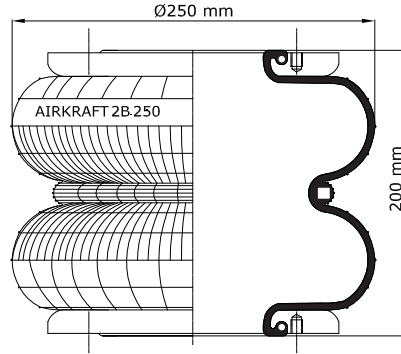

TOP & BOTTOM VIEW

REFERENCE	ORDER NO	DESCRIPTION
Two Ply Bellows		
114150	11120150	Rubber bellow only
113151	11120043	Top/Bottom side Flange (Aluminum) 8XM8, Blinde Nuts Axis Ø142mm
High Strength Bellows		
114151	11120151	Rubber bellow only
113150	11120042	Top/Bottom side Flange (Aluminum) 8XM8, Blinde Nuts Axis Ø142mm
113551	11120140	Top/Bottom side Flange (Aluminum) 8XM8, Blinde Nuts Axis Ø140mm

Reference	Order No	ADAPTABLE CROSS		Reference	Order No	ADAPTABLE CROSS	
114150	11120150	FIRESTONE	W01 095 0219	114151	11120151	CONTITECH	620 N Hydro
		CONTITECH	620 N			PIRELLI	T245 BV
		PHOENIX	2B 15 R	113150	11120042	CONTITECH	620 M Hydro
		PIRELLI	T245 93625			PIRELLI	T245 BV 92141
113151	11120043	PIRELLI	T245 93740	113551	11120140