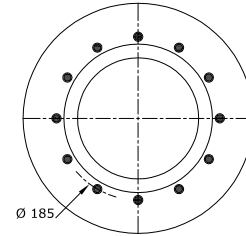

TOP & BOTTOM VIEW

REFERENCE	ORDER NO:	DESCRIPTION
114250	11120152	Rubber bellow only
113250	11120045	Top/Bottom side Flange (Steel) 12xM8

Reference	Order No	ADAPTABLE CROSS		Reference	Order No	ADAPTABLE CROSS	
114250	11120152	CONTITECH	608 N	113250	11120045	CONTITECH	608 M
		PHOENIX	2B 20R				
		TAURUS	KF211-200