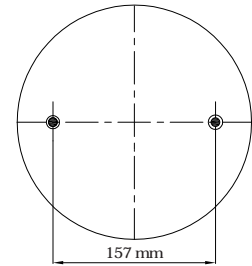

STYLE

2B - 301

www.airkraft.com.tr

TOP VIEW

BOTTOM VIEW

REFERENCE	ORDER NO.	DESCRIPTION	⊗
114301	11120154	Rubber bellow only	
113339	11120065		
113334	11120064		

Reference	Order No	ADAPTABLE CROSS	Reference	Order No	ADAPTABLE CROSS
114301	11120154	FIRESTONE FLEX 22	113334	11120064	FIRESTONE W01 358 7410
		FIRESTONE W01 358 0226			CONTITECH FD 330-22 331
		95.0037			GOODYEAR 2B12-406
		95.0082			TAURUS KF 222-7410
		PIRELLI T22 88544			HENDRICKSON 10170
		GOODYEAR 556 2 3 8210			
		PHOENIX 2B 22R			
113339	11120065	FIRESTONE W01 358 7403			
		GOODYEAR 2B12-307			
		TAURUS KF222-7403			
		CONTITECH FD 330-22 318			
		HENDRICKSON 1159/2883/12514-001