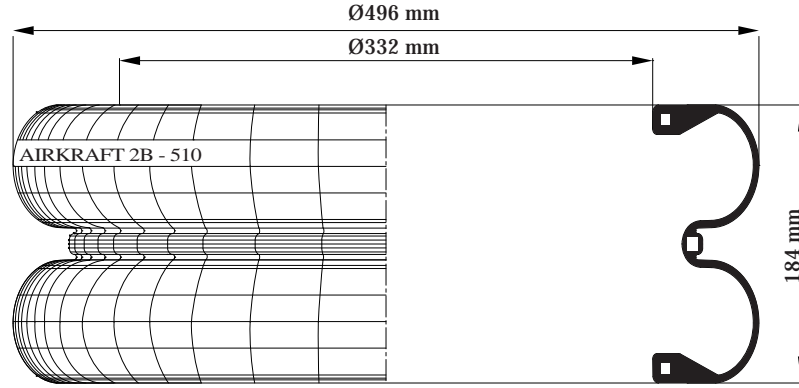

REFERENCE	ORDER NO:	DESCRIPTION
	11120167	

Reference	Order No	ADAPTABLE CROSS	Reference	Order No	ADAPTABLE CROSS
	11120167	GOODYEAR 556 2 3 8064			
		JARFLEX 6.13