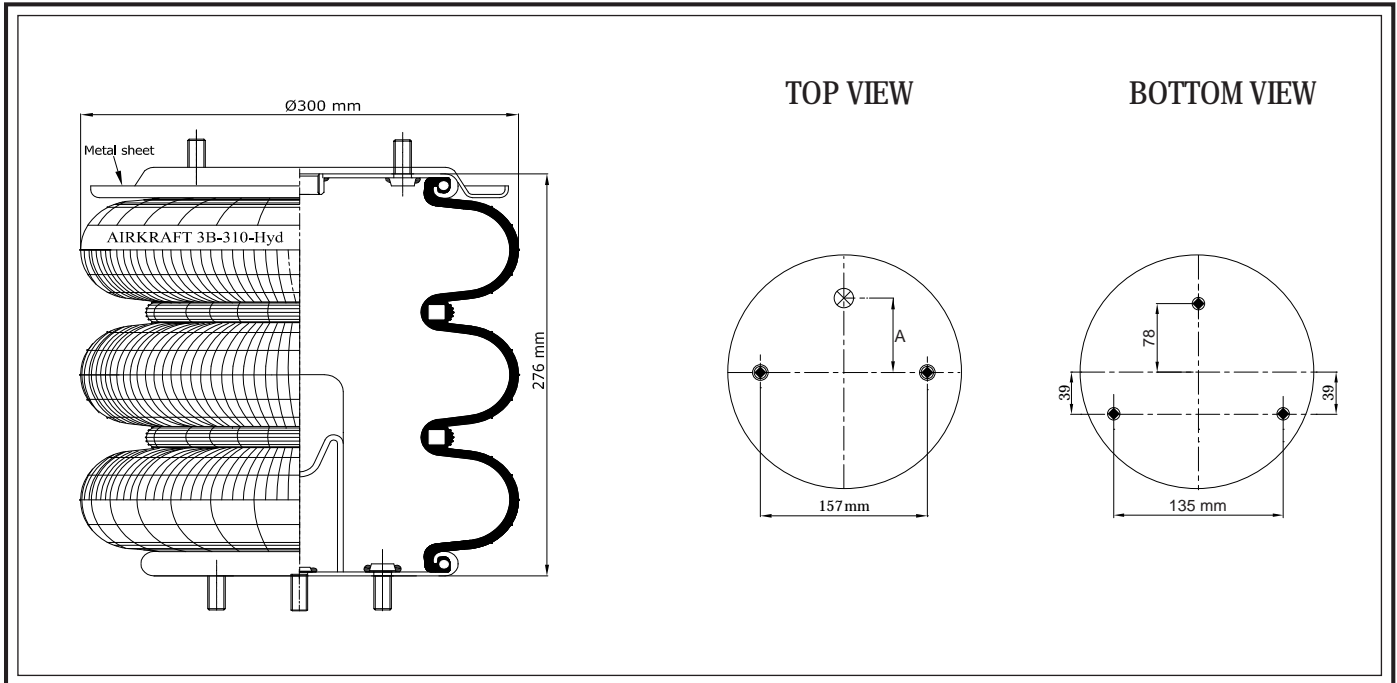

STYLE 3B - 310HYD

www.airkraft.com.tr

REFERENCE	ORDER NO	DESCRIPTION	⊗	A
High Strength Bellows				
116004	11140060	Rubber bellow only		
115008	11140005	Top/bottom plate M12 (Bolts), Bumper (120mm)	M12X1.5	(-)73 mm
115015	11140011	Top/bottom plate M12 (Bolts), Bumper (120mm), Top plate with metal sheet	M12X1.5	73 mm
115017	11140013	Top/bottom plate M12 (Bolts), Bumper (120mm)	M12X1.5	73 mm

Reference	Order No	ADAPTABLE CROSS	Reference	Order No	ADAPTABLE CROSS
116004	11140060	CONTITECH FT 330-29 S FIRESTONE 38	115017	11140013	MERCEDES-ACTROS-TURKEY
115008	11140005	CONTITECH FT 330-29 P01 GART T271 /S 271.3.296			
115015	11140011