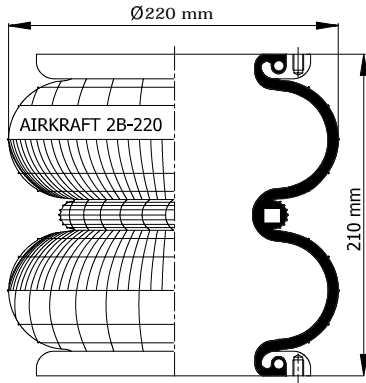

STYLE

2B - 220

www.airkraft.com.tr

TOP & BOTTOM VIEW

REFERENCE	ORDER NO	DESCRIPTION
114001	11120143	Rubber bellow only
113006	11120006	Top/Bottom side Flange (Steel) 4xM8
113546	11120135	

Reference	Order No	ADAPTABLE CROSS	Reference	Order No	ADAPTABLE CROSS
114001	11120143	FIRESTONE FLEX 20	113006	11120006	
		FIRESTONE W01-358-0138	113546	11120135	FIRESTONE 095.0023
		PHOENIX 2B 12R			GOODYEAR 556 2 2 8425
		PIRELLI T20 86600			
		CONTITECH FD 200-19 S / 895 N			
		GOODYEAR 2B9-200- 578 9 2 3202