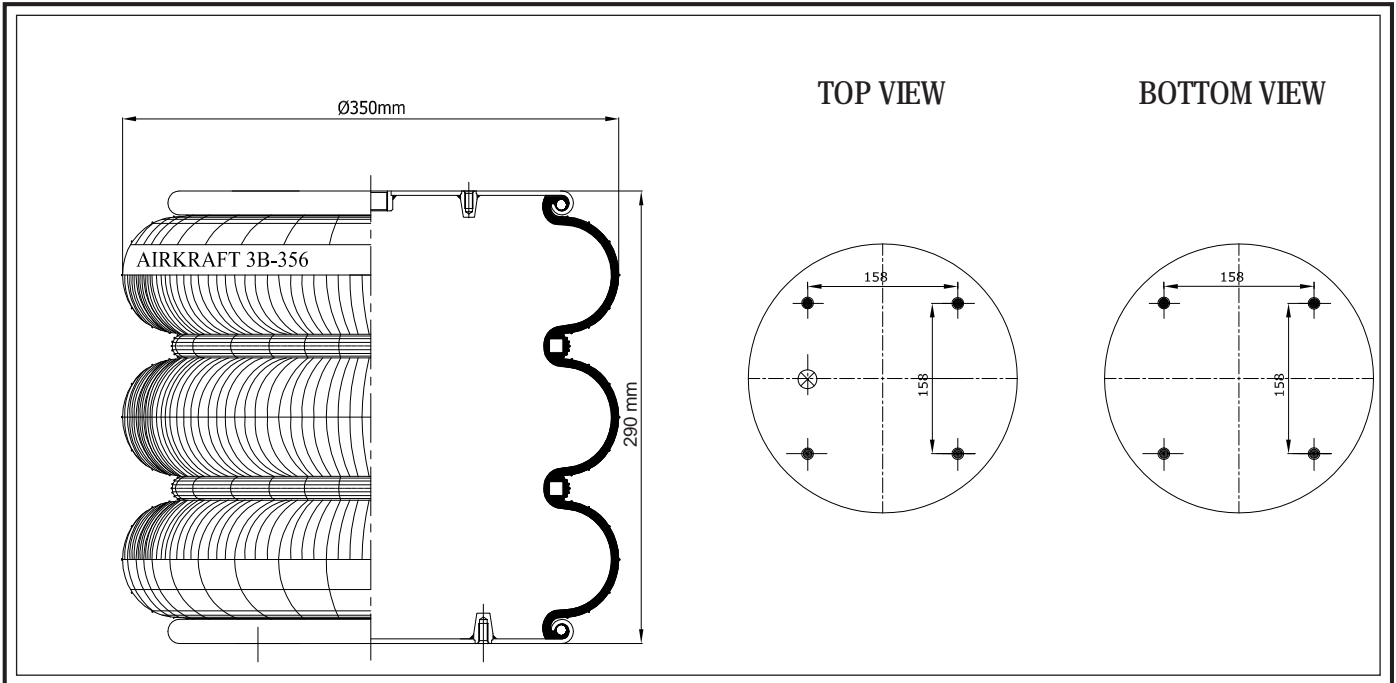

REFERENCE	ORDER NO:	DESCRIPTION	⊗
116055	11140068	Rubber bellow only	
115059	11140076		
115051	11140026		
115053	11140027	Top/bottom plate M8 (Blind nuts)	G1
115060	11140077		
115054	11140028		
115061	11140032		
115070	11140034		

Reference	Order No	ADAPTABLE CROSS		Reference	Order No	ADAPTABLE CROSS	
116055	11140068	CONTITECH	FT 530-32	115060	11140077	FIRESTONE	W01 358 7800
		FIRESTONE FLEX	313			GOODYEAR	3B14-360
		GOODYEAR FLEX	578-93-3-350			CONTITECH	FT 530-32 333
115059	11140076	FIRESTONE	W01 358 7798	115054	11140028	CONTITECH	FT 530-32 _60717
		GOODYEAR	3B14-356			WEFORMA	WBD 600-E2
		CONTITECH	FT 330-29 329			BOSCH	822419082
		HENDRICKSON	13039	115061	11140032	FIRESTONE	W01-358-7808
115051	11140026	WEFORMA	WBD 600-E3			GOODYEAR	3B14-350
115053	11140027	WEFORMA	WBD 600 E1			CONTITECH	FT 530-32 336
						HENDRICKSON	13157
				115070	11140034	FIRESTONE	W01 358 7818
						GOODYEAR	3B14-359
						CONTITECH	FT 530-32 325