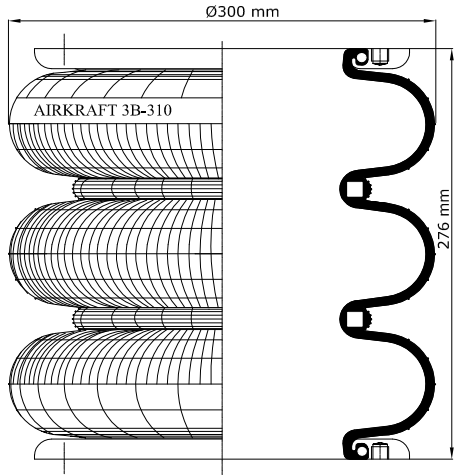

STYLE

3B - 310

www.aircraft.com.tr

TOP & BOTTOM VIEW

REFERENCE	ORDER NO	DESCRIPTION
116008	11140062	Rubber bellow only
115086	11140036	

Reference	Order No	ADAPTABLE CROSS		Reference	Order No	ADAPTABLE CROSS	
116008	11140062	FIRESTONE	38R/38D	115086	11140036	FIRESTONE	095.0154
		FIRESTONE	095.0047			GOODYEAR	556 3 2 8534
		GOODYEAR FLEX	556 3 3 8334				
			578 93 3 100