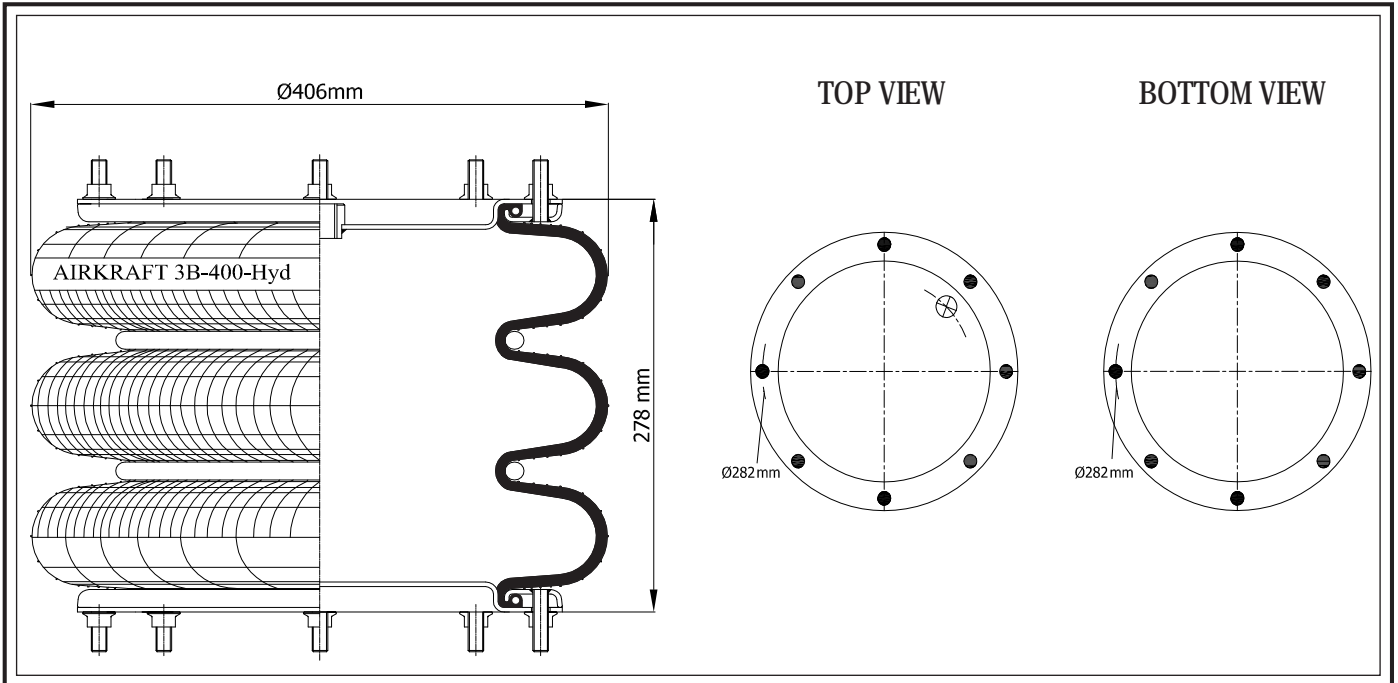

REFERENCE	ORDER NO:	DESCRIPTION	⊗	∅
Two Ply Bellows				
116151	11140067	Rubber bellow only		
115150	11140051	Top/Bottom plate 8xM10 (bolts)	M22X1,5	center
115151	11140052	Top/Bottom plate 8xM10 (bolts)	M22X1,5	170 mm
115152	11140053	Top/Bottom side only clamp ring 8xM10		
115153	11140054	Top/Bottom plate 8xM10 (bolts)	Rp 1/2	center
115154	11140055	Top/Bottom plate 8xM10 (bolts)	Rp 1/2	170 mm
115155	11140056	Top/Bottom plate 4XM10 (bolts)	Rp 1/2	center

Reference	Order No	ADAPTABLE CROSS		Reference	Order No	ADAPTABLE CROSS	
116151	11140067	DUNLOP(FR)	16"x 3 RE	115153	11140054	DUNLOP(FR)	16"x3 RE-SP 2156
115150	11140051	DUNLOP(FR)	16"x 3 RE	115154	11140055	DUNLOP(FR)	16"x3 RE-SP 2156
115151	11140052	DUNLOP(FR)	16"x 3 RE	115155	11140056	DUNLOP(FR)	16"x3 RE-SP 2141
115152	11140053	DUNLOP(FR)	16"x 3 RE