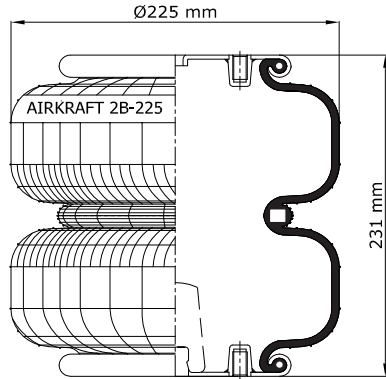

TOP VIEW

BOTTOM VIEW

REFERENCE	ORDER NO.	DESCRIPTION	⊗	A
114004	11120144	Rubber bellow only		
113010	11120009	Top/bottom plate M10 (Blind nuts)	1/4NPT	44,4mm
113012	11120011	Top/bottom plate M10 (Blind nuts)	G1/4	44,4mm
113473	11120109			
113481	11120116	Top/bottom plate M10 (Blind nuts)	M12X1,5	44,4mm
113483	11120118	Top/bottom plate M8 (Blind nuts)	G3/4	38,1mm
113484	11120119	Top/bottom plate M8 (Blind nuts)	G1/4	44,4mm
113488	11120121			
113489	11120122			
113506	11120131			
113550	11120139			
113013	11120012			
113502	11120130			

Reference	Order No.	ADAPTABLE CROSS		Reference	Order No.	ADAPTABLE CROSS	
114004	11120144	CONTITECH	FD200-25 S	113484	11120119	FIRESTONE	W01-M58-6183
		GOODYEAR	556 2 3 8332			CONTITECH	FD 200-25/60555
		FIRESTONE	W01-358-0305 / 20-2			WEFORMA	WBZ 430-E2
113010	11120009	FIRESTONE	W01 M58 7679	113488	11120121	FIRESTONE	W01-358-6951
		DUNLOP(FR)	S0 9280			GOODYEAR	2B 9-257
		GOODYEAR	2B 9-269	113489	11120122	FIRESTONE	W01-358-6952
		GART	T291/2B (291.2.260)	113506	11120131	FIRESTONE	095.0327
		FIRESTONE	W01 M58 7394			GOODYEAR	556 2 2 8657
113012	11120011	DUNLOP(FR)	9"¼ x2 S0 9280	113550	11120139	GOODYEAR	556 2 2 8406
		FIRESTONE	20-2 T3 095.0256	113013	11120012	FIRESTONE	W01 358 6948
113473	11120109	GOODYEAR	556 2 2 8656			CONTITECH	FD 200-25 429
113481	11120116	PHOENIX	SP2B12R-A-4			GOODYEAR	2B9-251
113483	11120118	CONTITECH	FD 200-25 / 60382	113502	11120130	FIRESTONE	W01-358-6943
		WEFORMA	WBZ 430-E1			CONTITECH	FD 200-25 426
						GOODYEAR	2B9-250