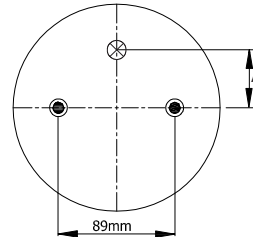

REFERENCE	ORDER NO.	DESCRIPTION	⊗	A
114001	11120143	Rubber bellow only		
113002	11120002	Top/bottom plate M10 (Blind nuts)	M12X1.5	44,4mm
113018	11120015	Top/bottom plate M10 (Blind nuts)	M14X1.5	44,4mm
113549	11120138	Top/bottom plate M10 (Blind nuts)	G1/4	44,4mm
113501	11120129			

Reference	Order No	ADAPTABLE CROSS	Reference	Order No	ADAPTABLE CROSS
114001	11120143	FIRESTONE FLEX 20	113018	11120015	
		FIRESTONE W01-358-0138	113549	11120138	PHOENIX 2B 12R-8
		PHOENIX 2B 12R	113501	11120129	FIRESTONE W01 358 6890
		PIRELLI T20 86600			CONTITECH FD 200-19 539
		CONTITECH FD 200-19 S / 895 N			
		GOODYEAR 2B9-200- 578 9 2 3202			
113002	11120002	FIRESTONE W01 M58 7894			
		CONTITECH FD 200-19 P04 895 N			
		PHOENIX 2B 12R-3			
		PIRELLI T20 86660			
		DUNLOP(FR) S09208			
		GOODYEAR 2B9-287			
		TAURUS KF 216