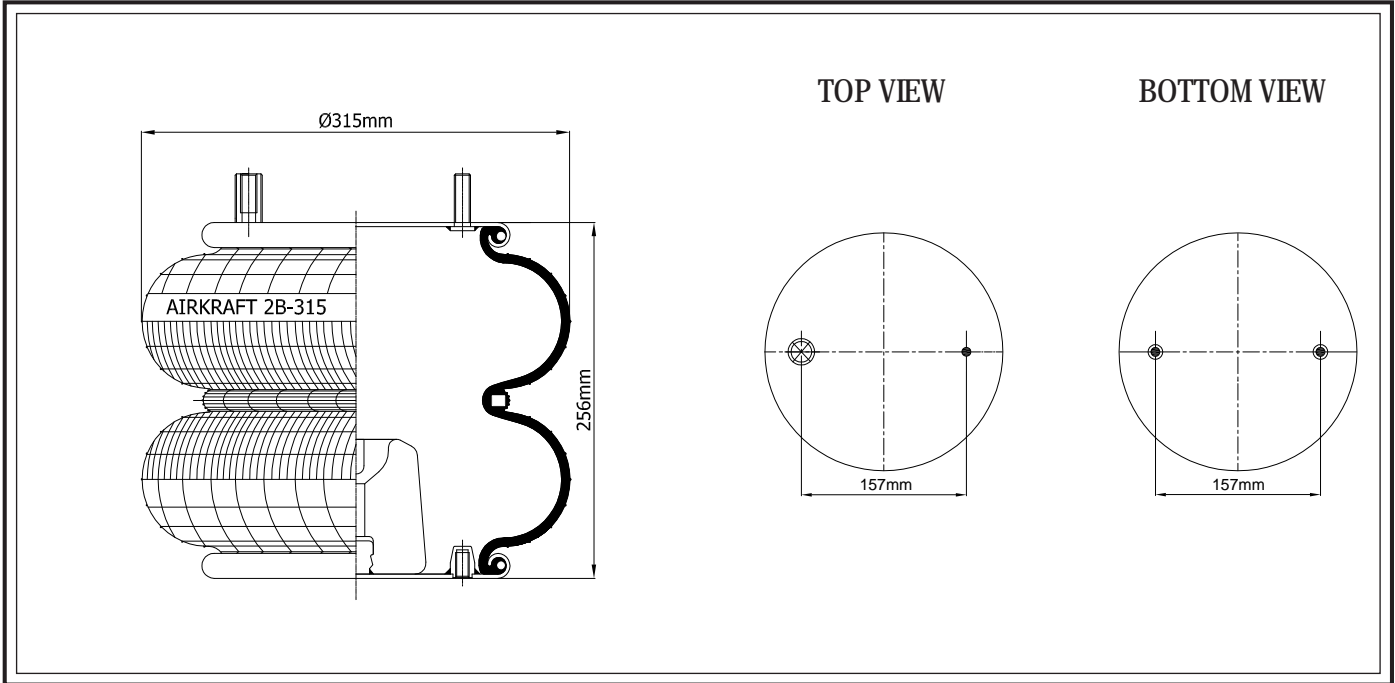

REFERENCE	ORDER NO:	DESCRIPTION	⊗
113320	11120058	Top Plate M12 (bolt), Bottom plate M10 (blindnuts), Bumper (97mm)	M20X1,5 - M12X1,5

Reference	Order No	ADAPTABLE CROSS	Reference	Order No	ADAPTABLE CROSS
113320	11120058	PHOENIX SP 2B 22Ra-2			
		Truck in Turkey			
		HENDRICKSON HS 507906/P