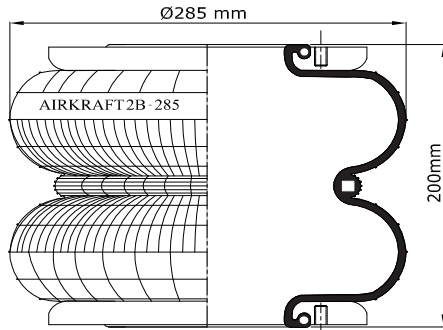

STYLE

2B - 285

www.airkraft.com.tr

TOP & BOTTOM VIEW

REFERENCE	ORDER NO:	DESCRIPTION
114250	11120152	Rubber bellow only
113250	11120045	Top/Bottom side Flange (Steel) 12xM8

Reference	Order No	ADAPTABLE CROSS		Reference	Order No	ADAPTABLE CROSS	
114250	11120152	CONTITECH	608 N	113250	11120045	CONTITECH	608 M
		PHOENIX	2B 20R				
		TAURUS	KF211-200