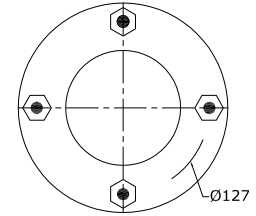

REFERENCE	ORDER NO.	DESCRIPTION	⊗
114053	11120147	Rubber bellow only	
113070	11120031	Top side only clamp rings M10 (Bolts), Bottom side only clamp rings M8 (Nuts)	
113071	11120032	Top plate M10 (Bolts), bottom plate M8 (Nuts)	G 1/2
113072	11120033	Top/Bottom side only clamp rings M10 (Bolts)	
113073	11120034	Top/Bottom plate M10 (Bolts)	G 1/2

Reference	Order No	ADAPTABLE CROSS		Reference	Order No	ADAPTABLE CROSS	
114053	11120147	DUNLOP	6"x2 SP 917	113072	11120033	DUNLOP	6"x2
113070	11120031	DUNLOP	6"x2	113073	11120034	DUNLOP	6"x2 SP 1482
113071	11120032	DUNLOP	DB 06219