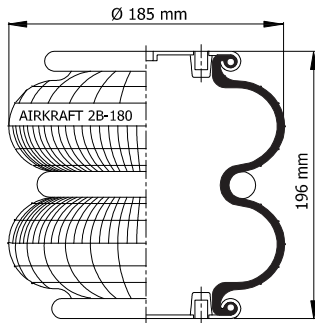

TOP VIEW

BOTTOM VIEW

REFERENCE	ORDER NO	DESCRIPTION	⊗
114052	11120173	Rubber bellow only	
113056	11120025	Top/bottom plate M8 (blind nuts)	G1/4
113057	11120026	Top/bottom plate M10 (blind nuts)	G1/4

Reference	Order No	ADAPTABLE CROSS	Reference	Order No	ADAPTABLE CROSS
114052	11120173	FIRESTONE FLEX 26C			
		GOODYEAR FLEX 579-92-3-530			
113056	11120025				
113057	11120026