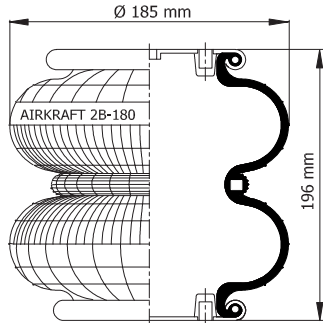

TOP VIEW

BOTTOM VIEW

REFERENCE	ORDER NO	DESCRIPTION	⊗
114052	11120173	Rubber bellow only	
113056	11120025	Top/bottom plate M8 (blind nuts)	G1/4
113057	11120026	Top/bottom plate M10 (blind nuts)	G1/4

Reference	Order No	ADAPTABLE CROSS	Reference	Order No	ADAPTABLE CROSS
114052	11120173	FIRESTONE FLEX 26C			
		GOODYEAR FLEX 579-92-3-530			
113056	11120025				
113057	11120026				

STYLE 2B-180

www.airkraft.com.tr

TOP VIEW

BOTTOM VIEW

REFERENCE	ORDER NO.	DESCRIPTION	⊗	A
114050	11120145	Rubber bellow only		
113052	11120021	Top/Bottom plate M8 (blind nuts), assembly axis 54mm	G1/4	26mm
113053	11120022	Top/Bottom plate M8 (blind nuts), assembly axis 70mm	G3/4	center
113054	11120023	Top/Bottom plate M8 (blind nuts), assembly axis 70mm	G1/4	center
113067	11120029			
113068	11120030			