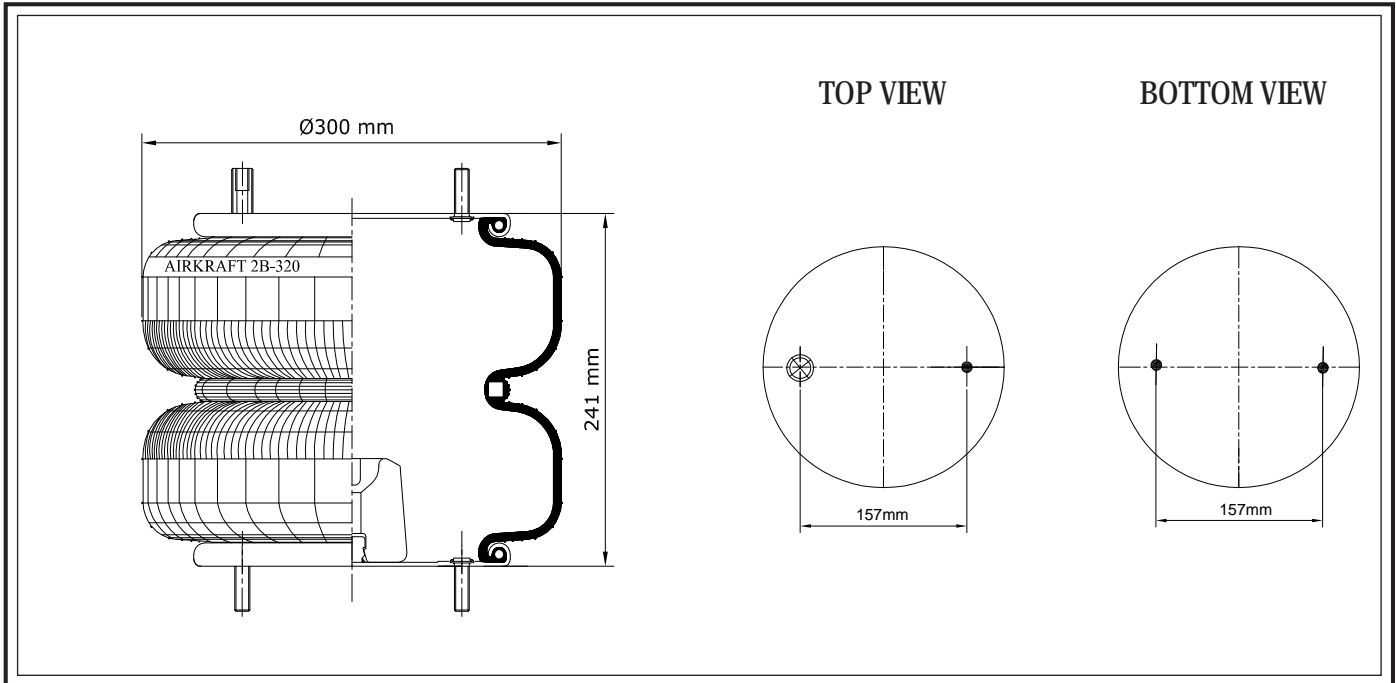

REFERENCE	ORDER NO	DESCRIPTION	⊗
114302	11120155	Rubber bellow only	
113341	11120066		
113343	11120068		
113545	11120134		

Reference	Order No	ADAPTABLE CROSS		Reference	Order No	ADAPTABLE CROSS	
114302	11120155	FIRESTONE	W01 358 0259	113343	11120068	FIRESTONE	W01 358 7550
			22-1,5 / 095.0092			CONTITECH	FD 331-26 541
		GOODYEAR	556 2 3 8328			GOODYEAR	2B12-346
			578 92 3 310	113545	11120134	FIRESTONE FLEX	228-1,5
113341	11120066	FIRESTONE	W01 358 7555			FIRESTONE	W01 358 7636
		CONTITECH	FD 331-26 480				
		GOODYEAR	2B12-440