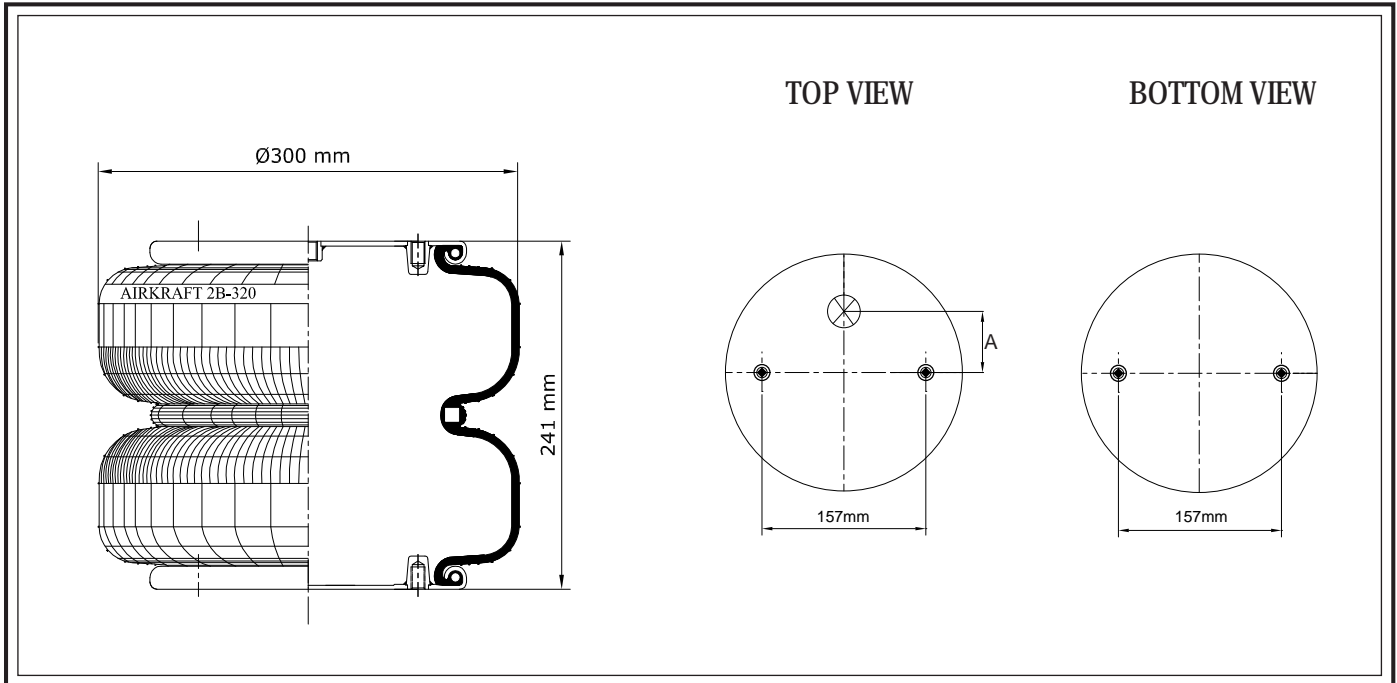

STYLE

2B - 320

www.airkraft.com.tr

REFERENCE	ORDER NO	DESCRIPTION	⊗	A
114302	11120155	Rubber bellow only		
113311	11120054	Top/bottom plate 3/8-16 (Blind nuts)	Rp 1/4	center
113316	11120177	Top/bottom plate 3/8-16 (Blind nuts)	1/4 NPT	73 mm
113493	11120178			
113494	11120179			
113325	11120059			
113326	11120060	Top/bottom plate M8 (Blind nuts)	G 3/4	73 mm
113342	11120067	Top/bottom plate M10 (Blind nuts)	M12X1.5	center
		Bottom assembly axis 90 to top assembly axis		

Reference	Order No	ADAPTABLE CROSS		Reference	Order No	ADAPTABLE CROSS	
114302	11120155	FIRESTONE	W01 358 0259			CONTITECH	FD330-30 323
			22-1,5 / 095.0092			HENDRICKSON	13035
		GOODYEAR	556 2 3 8328	113494	11120179	FIRESTONE	W01-358-7442
			578 92 3 310			GOODYEAR	2B12-419
113311	11120054	FIRESTONE	W01 358 7440	113325	11120059	FIRESTONE	22-1.5 T3 095.0258
		DUNLOP (FR)	S12280	113326	11120060	GOODYEAR	556 2 2 8634
		GOODYEAR	2B12-305	113342	11120067	DUNLOP(FR)	12"x2
113316	11120177	FIRESTONE	W01-358-7444			FIRESTONE	W01-M58-6875
		GOODYEAR	2B12-416 / 2B12-446				
		CONTITECH	FD330-30 369				
		HENDRICKSON	9830				
113493	11120178	FIRESTONE	W01-358-7443				
		DUNLOP(FR)	S12280				
		GOODYEAR	2B12-305