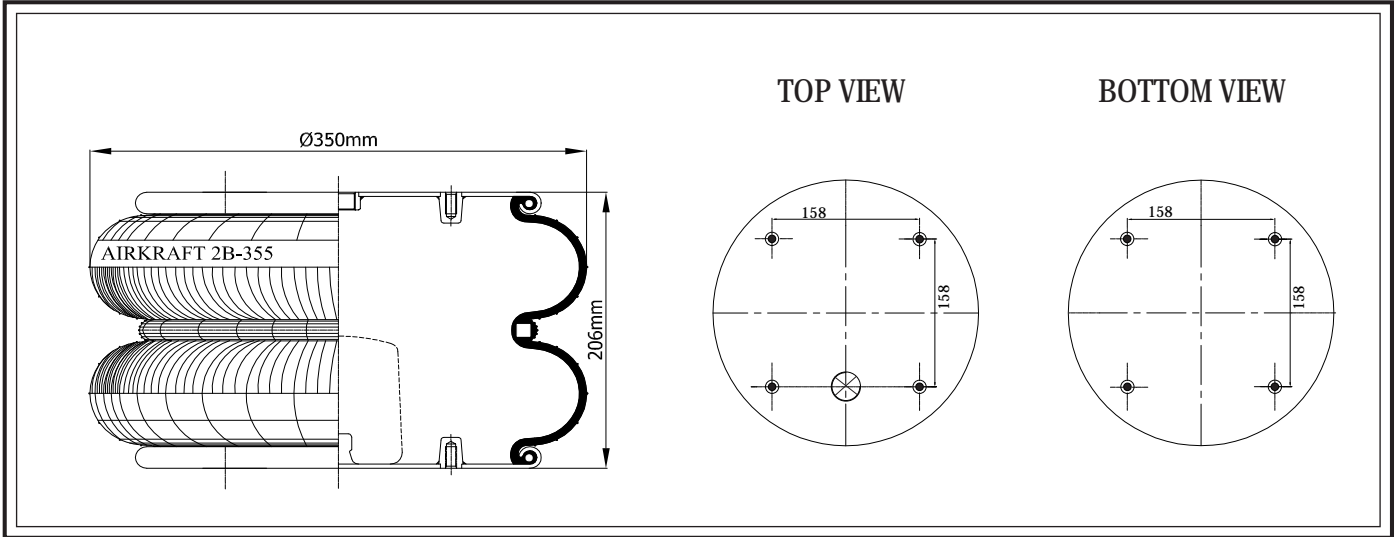

STYLE

2B - 355

www.aircraft.com.tr

TOP & BOTTOM VIEW

REFERENCE	ORDER NO:	DESCRIPTION
114450	11120161	Rubber bellow only
113548	11120137	

Reference	Order No	ADAPTABLE CROSS	Reference	Order No	ADAPTABLE CROSS
114450	11120161	FIRESTONE FLEX 21	113548	11120137	FIRESTONE 095.0038
		FIRESTONE 21 - 095.0035			GOODYEAR 556 2 3 8411
		W01-358-0213			GOODYEAR FLEX 556 2 3 8329
		PHOENIX 2B 34R			
		GOODYEAR 2B 14			