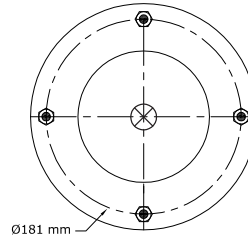

REFERENCE	ORDER NO	DESCRIPTION	⊗
114100	11120149	Rubber bellow only	
113100	11120038	Top/bottom plate M10 (bolts)	RP 1/2
113101	11120039	Top/Bottom side only clamp ring M10 (bolts)	
113103	11120040	Top/bottom plate M10(bolts)	M22X1.5

Reference	Order No	ADAPTABLE CROSS		Reference	Order No	ADAPTABLE CROSS	
114100	11120149	FIRESTONE	W01 095 0175	113101	11120039	DUNLOP(FR)	SP 1003 (10"x2)
		CONTITECH	FD 210-22 S	113103	11120040		
		DUNLOP(FR)	10"x2 SP 920				
113100	11120038	CONTITECH	FD 210-22 1/2 M10				
		DUNLOP(FR)	SP 1538 (10"x2)				
		WEFORMA	WBZ-G 450				
		NORGREN	M/31102 (10"x2)