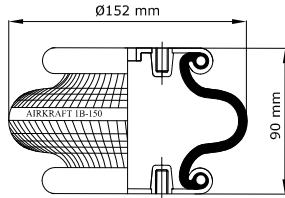

REFERENCE	ORDER NO:	DESCRIPTION	⊗
112003	11101014	Rubber bellow only	
111002	11101002	Top/bottom plate M8 (Blind nuts)	G 1/4
111010	11101007		

Reference	Order No	ADAPTABLE CROSS	Reference	Order No	ADAPTABLE CROSS
112003	11101014	CONTITECH FS 70-7 60512	111010	11101007	
		FIRESTONE FLEX 131			
		FIRESTONE W01 358 0131			
111002	11101002	PHOENIX SP 1B 05			
		CONTITECH FS 70-7 2681 015 000			
		WEFORMA WBE 200-E1			
		BOSCH 822419002			
		FESTO EB 165 65