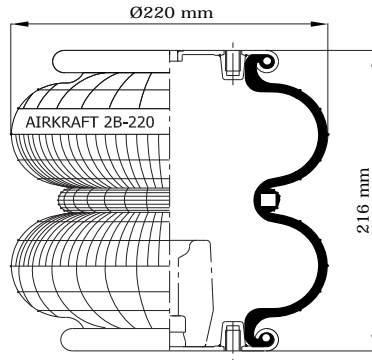

STYLE

2B - 220

www.airkraft.com.tr

TOP & BOTTOM VIEW

REFERENCE	ORDER NO	DESCRIPTION
114001	11120143	Rubber bellow only
113006	11120006	Top/Bottom side Flange (Steel) 4xM8
113546	11120135	

Reference	Order No	ADAPTABLE CROSS	Reference	Order No	ADAPTABLE CROSS
114001	11120143	FIRESTONE FLEX 20	113006	11120006	
		FIRESTONE W01-358-0138	113546	11120135	FIRESTONE 095.0023
		PHOENIX 2B 12R			GOODYEAR 556 2 2 8425
		PIRELLI T20 86600			
		CONTITECH FD 200-19 S / 895 N			
		GOODYEAR 2B9-200- 578 9 2 3202			

TOP VIEW

BOTTOM VIEW

REFERENCE	ORDER NO.	DESCRIPTION	⊗	A
114001	11120143	Rubber bellow only		
113001	11120001	Top/bottom plate M10 (Blind nuts)	G1/4	44,4mm
113004	11120004	Top/bottom plate M8 (Blind nuts)	G3/4	38,1 mm
113005	11120005	Top/bottom plate M10 (Blind nuts)	G3/4	38,1mm
113008	11120008	Top/bottom plate M10 (Blind nuts), Bumper (90mm)	G1/4	44,4mm
113021	11120016	Top/bottom plate M10 (Bolts)	G1/4	44,4mm
113482	11120117	Top/bottom plate M8 (Blind nuts)	G1/4	44,4mm