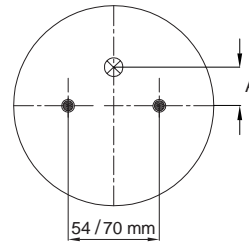

STYLE 2B-180

www.airkraft.com.tr

TOP VIEW

BOTTOM VIEW

REFERENCE	ORDER NO.	DESCRIPTION	⊗	A
114050	11120145	Rubber bellow only		
113052	11120021	Top/Bottom plate M8 (blind nuts), assembly axis 54mm	G1/4	26mm
113053	11120022	Top/Bottom plate M8 (blind nuts), assembly axis 70mm	G3/4	center
113054	11120023	Top/Bottom plate M8 (blind nuts), assembly axis 70mm	G1/4	center
113067	11120029			
113068	11120030			