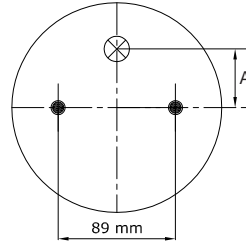

STYLE

220 - 60

www.airkraft.com.tr

TOP VIEW

BOTTOM VIEW

REFERENCE	ORDER NO:	DESCRIPTION	⊗	A
112001	11101017	Rubber bellow only		
111152	11101011	Top/bottom plate M8 (17 mm Bolts)	1/4 NPT	44,4mm
111150	11101010	Top/bottom plate M10 (Blind nuts)	1/4 NPT	44,4 mm