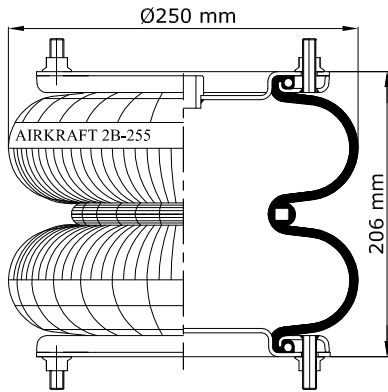

TOP VIEW

BOTTOM VIEW

REFERENCE	ORDER NO.	DESCRIPTION	⊗
114053	11120147	Rubber bellow only	
113070	11120031	Top side only clamp rings M10 (Bolts), Bottom side only clamp rings M8 (Nuts)	
113071	11120032	Top plate M10 (Bolts), bottom plate M8 (Nuts)	G 1/2
113072	11120033	Top/Bottom side only clamp rings M10 (Bolts)	
113073	11120034	Top/Bottom plate M10 (Bolts)	G 1/2

STYLE

2B - 255

www.airkraft.com.tr

TOP VIEW

BOTTOM VIEW

REFERENCE	ORDER NO	DESCRIPTION	⊗
114100	11120149	Rubber bellow only	
113100	11120038	Top/bottom plate M10 (bolts)	RP 1/2
113101	11120039	Top/Bottom side only clamp ring M10 (bolts)	
113103	11120040	Top/bottom plate M10(bolts)	M22X1.5