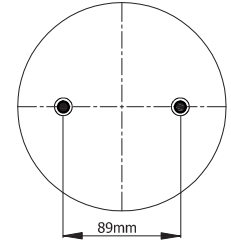

TOP VIEW

BOTTOM VIEW

REFERENCE	ORDER NO.	DESCRIPTION	⊗	A
114001	11120143	Rubber bellow only		
113001	11120001	Top/bottom plate M10 (Blind nuts)	G1/4	44,4mm
113004	11120004	Top/bottom plate M8 (Blind nuts)	G3/4	38,1 mm
113005	11120005	Top/bottom plate M10 (Blind nuts)	G3/4	38,1mm
113008	11120008	Top/bottom plate M10 (Blind nuts), Bumper (90mm)	G1/4	44,4mm
113021	11120016	Top/bottom plate M10 (Bolts)	G1/4	44,4mm
113482	11120117	Top/bottom plate M8 (Blind nuts)	G1/4	44,4mm