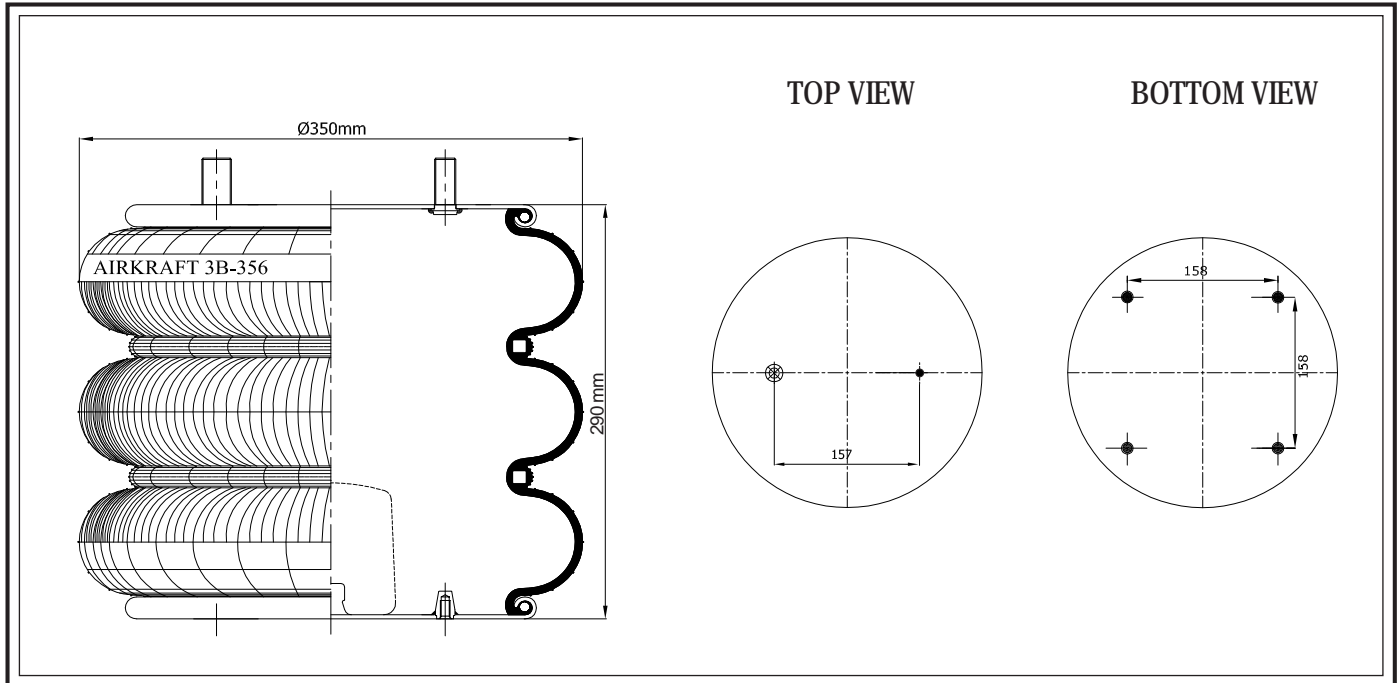

STYLE

3B - 356

www.airkraft.com.tr

REFERENCE	ORDER NO:	DESCRIPTION	⊗
116055	11140068	Rubber bellow only	
115062	11140078		

Reference	Order No	ADAPTABLE CROSS	Reference	Order No	ADAPTABLE CROSS
116055	11140068	CONTITECH FT 530-32	115062	11140078	FIRESTONE W01-358-7797
		FIRESTONE FLEX 313			CONTITECH FT 530-32 535
		GOODYEAR FLEX 578-93-3-350			HENDRICKSON 1346