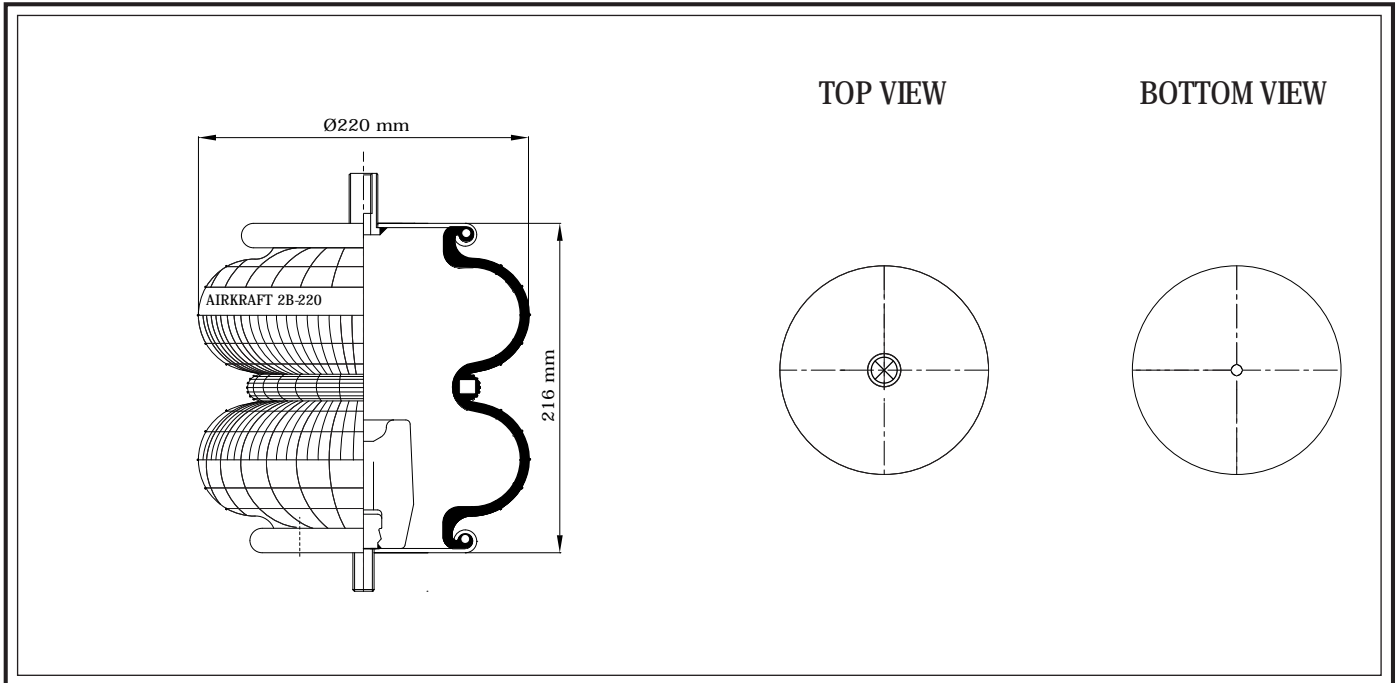

REFERENCE	ORDER NO.	DESCRIPTION	⊗
114001	11120143	Rubber bellow only	
113026	11120017		
113541	11120176		

Reference	Order No.	ADAPTABLE CROSS	Reference	Order No.	ADAPTABLE CROSS
114001	11120143	FIRESTONE FLEX 20	113026	11120017	FIRESTONE W01 358 6897
		FIRESTONE W01-358-0138			GOODYEAR 2B9-229
		PHOENIX 2B 12R			CONTITECH FD 200-19 505
		PIRELLI T20 86600	113541	11120176	
		CONTITECH FD 200-19 S / 895 N			
		GOODYEAR 2B9-200- 578 9 2 3202