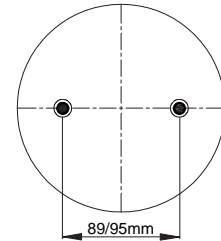

STYLE

2B - 220

www.airkraft.com.tr

TOP VIEW

BOTTOM VIEW

REFERENCE	ORDER NO	DESCRIPTION	⊗	A
113474	11120110	Top plate M12 (Bolts),Bottom plate M8 (Blind nuts), Bumper (90mm)	1/4 NPT	44,4mm
113017	11120014			
113027	11120018			
113028	11120019			
113487	11120120			
113003	11120003	Top/bottom plate M10 (Blind nuts),Assembly axis 95 mm	M12X1.5	44,4mm