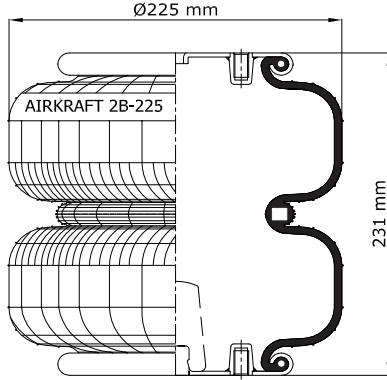

TOP VIEW

BOTTOM VIEW

REFERENCE	ORDER NO.	DESCRIPTION	⊗
114053	11120147	Rubber bellow only	
113070	11120031	Top side only clamp rings M10 (Bolts), Bottom side only clamp rings M8 (Nuts)	
113071	11120032	Top plate M10 (Bolts), bottom plate M8 (Nuts)	G 1/2
113072	11120033	Top/Bottom side only clamp rings M10 (Bolts)	
113073	11120034	Top/Bottom plate M10 (Bolts)	G 1/2

STYLE

2B - 225

www.airkraft.com.tr

TOP VIEW

BOTTOM VIEW

REFERENCE	ORDER NO:	DESCRIPTION	⊗	A
113011	11120010	Top/bottom plate M10 (Blind nuts)	1/4NPT	44,4mm
113038	11120020	Top/bottom plate M10 (Blind nuts),	M14X1,5	44,4mm
113476	11120112	Top/bottom plate M10 (Blind nuts),	M12X1,5	44,4mm