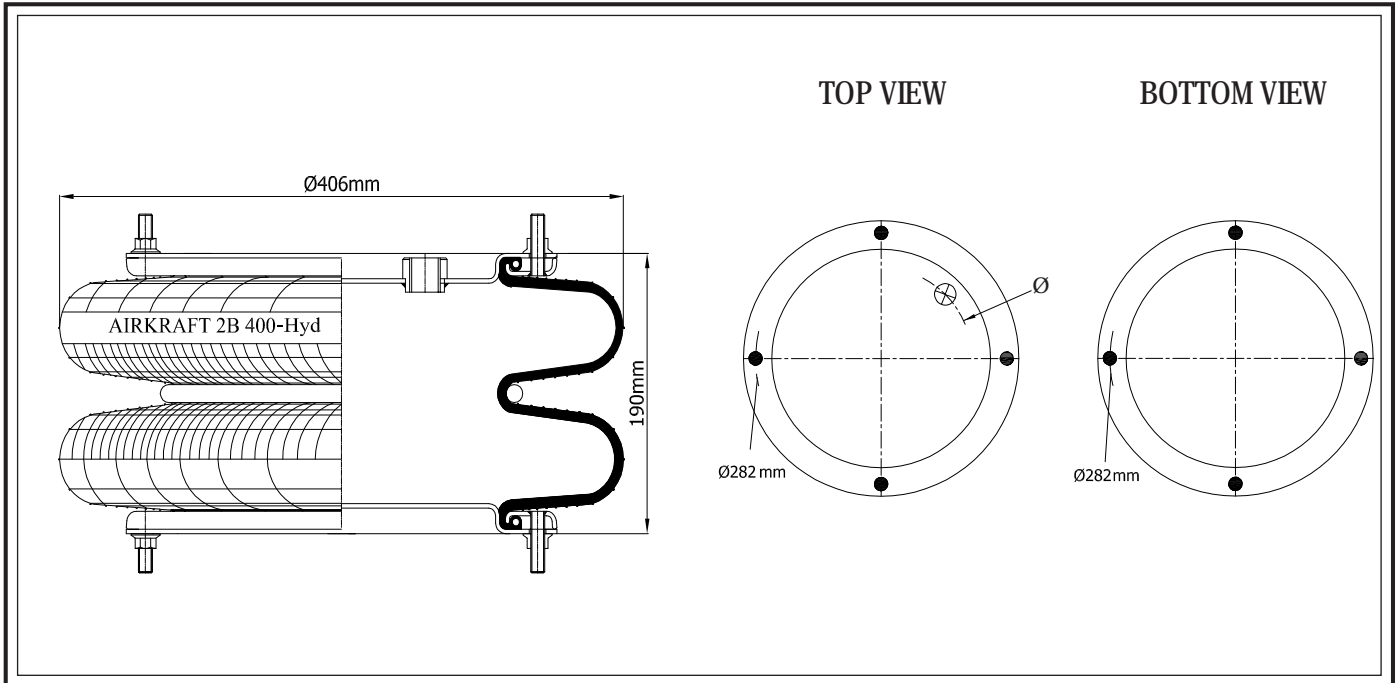

REFERENCE	ORDER NO:	DESCRIPTION	⊗	∅
High Strength Bellows				
114401	11120160	Rubber bellow only		
113400	11120082	Top/Bottom plate 8xM10 (bolts)	M22X1,5	center
113401	11120083	Top/Bottom plate 8xM10 (bolts)	M22X1,5	170mm
113402	11120084	Top/Bottom side only clamp ring 8xM10		
113406	11120088	Top/Bottom plate 8xM10 (bolts)	RP1/2	center
113407	11120089	Top/Bottom plate 8xM10 (bolts)	RP1/2	170mm
113411	11120092	Top/Bottom side only clamp ring 4XM10 bolts		

Reference	Order No	ADAPTABLE CROSS	Reference	Order No	ADAPTABLE CROSS
114401	11120160	DUNLOP(FR) 16" x 2 RE	113406	11120088	DUNLOP(FR) 16" x 2 RE
113400	11120082	DUNLOP(FR) 16" x 2 RE	113407	11120089	DUNLOP(FR) 16" x 2 RE
113401	11120083	DUNLOP(FR) 16" x 2 RE	113411	11120092	
113402	11120084	DUNLOP(FR) 16" x 2 RE