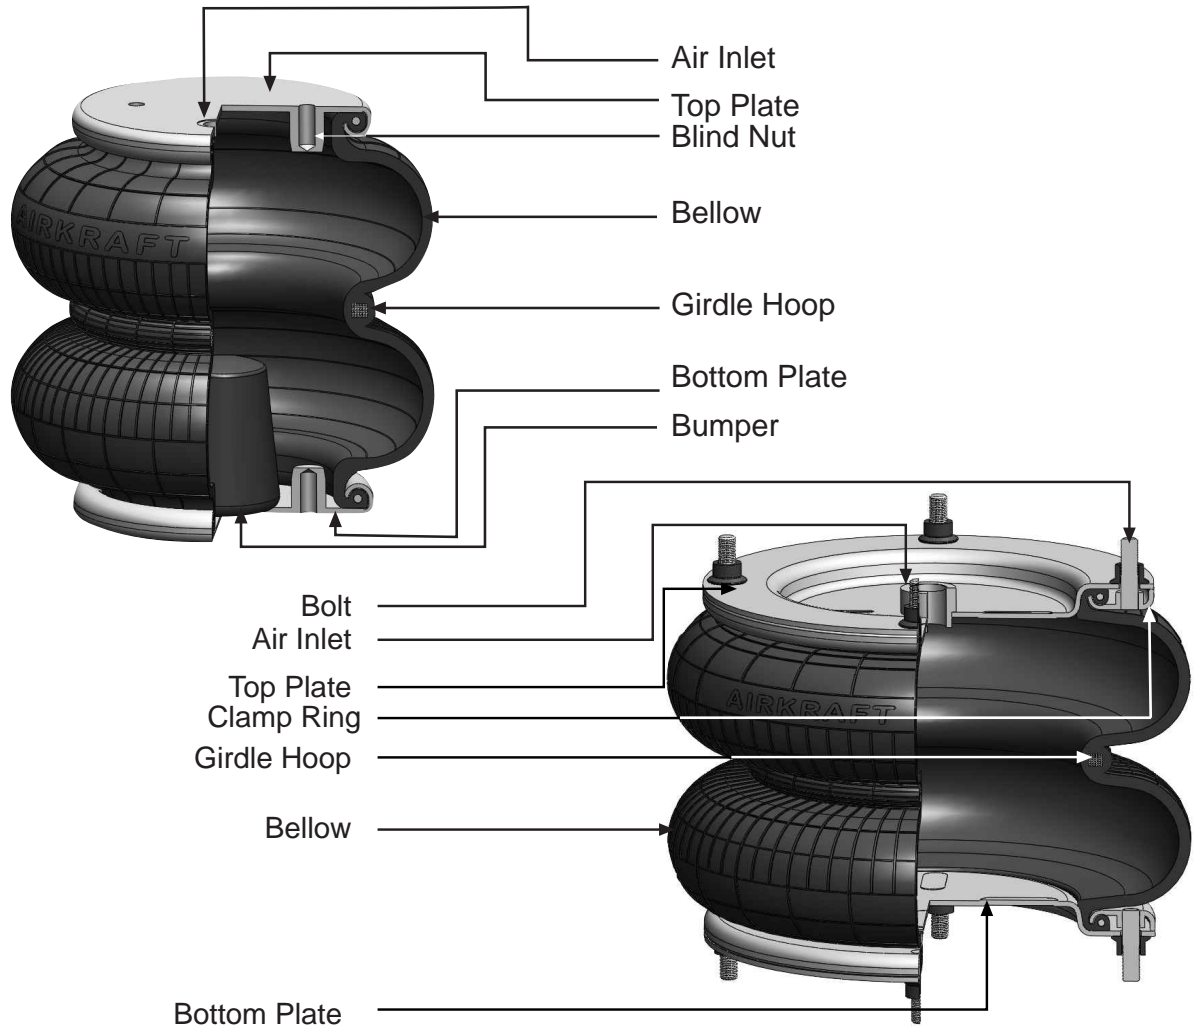

AIRKRAFT

CONVOLUTED AIRSPRINGS COMPONENTS

All data in this catalogue are informational. Air Otomotiv does not warrant the correctness or the completeness of these information and has the right to apply changes when necessary, without notice. A.I.R. Süspansiyon 2014 All rights reserved