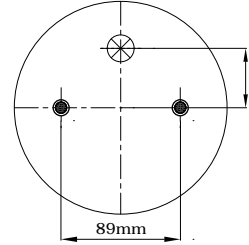

BOTTOM VIEW