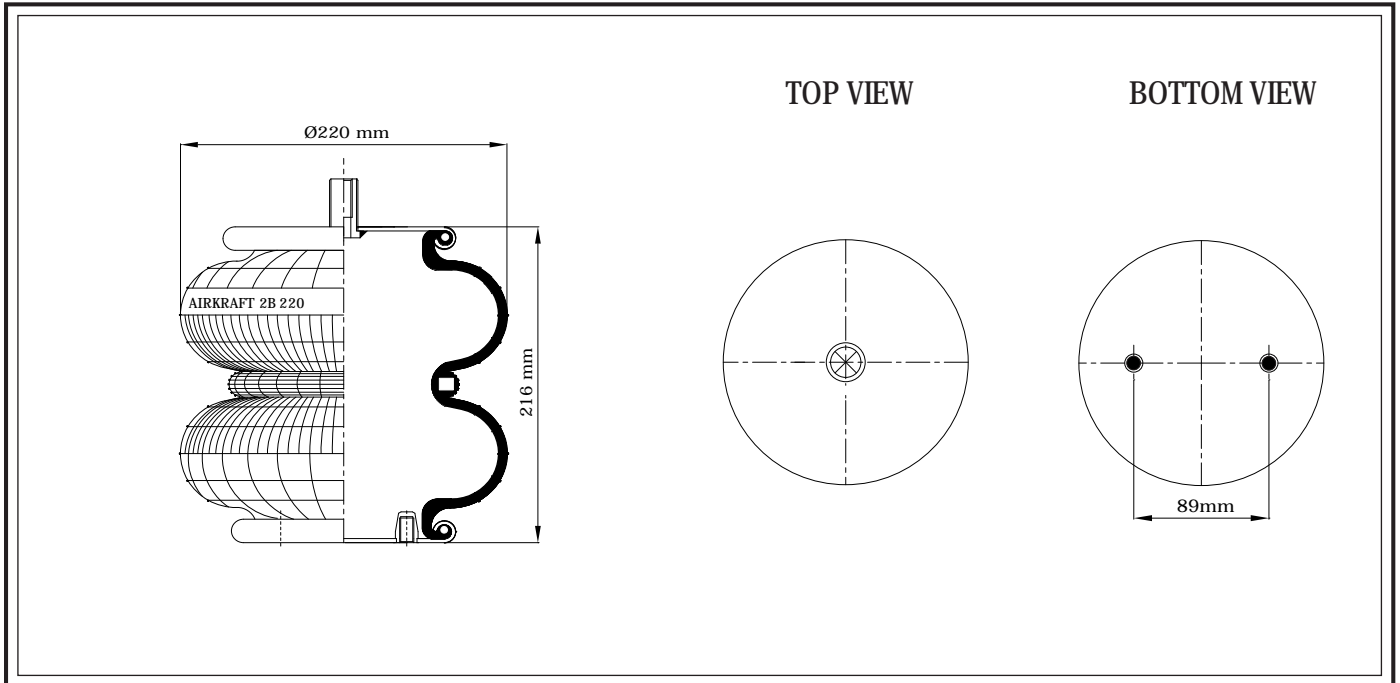

STYLE

2B - 220

www.airkraft.com.tr

REFERENCE	ORDER NO:	DESCRIPTION	⊗
114001	11120143	Rubber bellow only	
113475	11120111		

Reference	Order No	ADAPTABLE CROSS		Reference	Order No	ADAPTABLE CROSS	
114001	11120143	FIRESTONE FLEX	20	113475	11120111	FIRESTONE	20 T3 095.0353
		FIRESTONE	W01-358-0138			GOODYEAR	556 2 2 8520
		PHOENIX	2B 12R				
		PIRELLI	T20 86600				
		CONTITECH	FD 200-19 S / 895 N				
		GOODYEAR	2B9-200- 578 9 2 3202