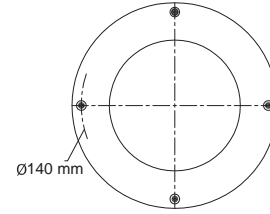

REFERENCE	ORDER NO.	DESCRIPTION
114050	11120145	Rubber bellow only
113055	11120024	Top/Bottom side Flange (Steel) M6
113064	11120174	Top/Bottom side Flange (Steel) M8

Reference	Order No	ADAPTABLE CROSS	Reference	Order No	ADAPTABLE CROSS
114050	11120145	CONTITECH 603N	113064	11120174	
		FIRESTONE FLEX 26			
		FIRESTONE W01 358 0142			
		PIRELLI 26			
		PHOENIX 2 B 07 R			
113055	11120024