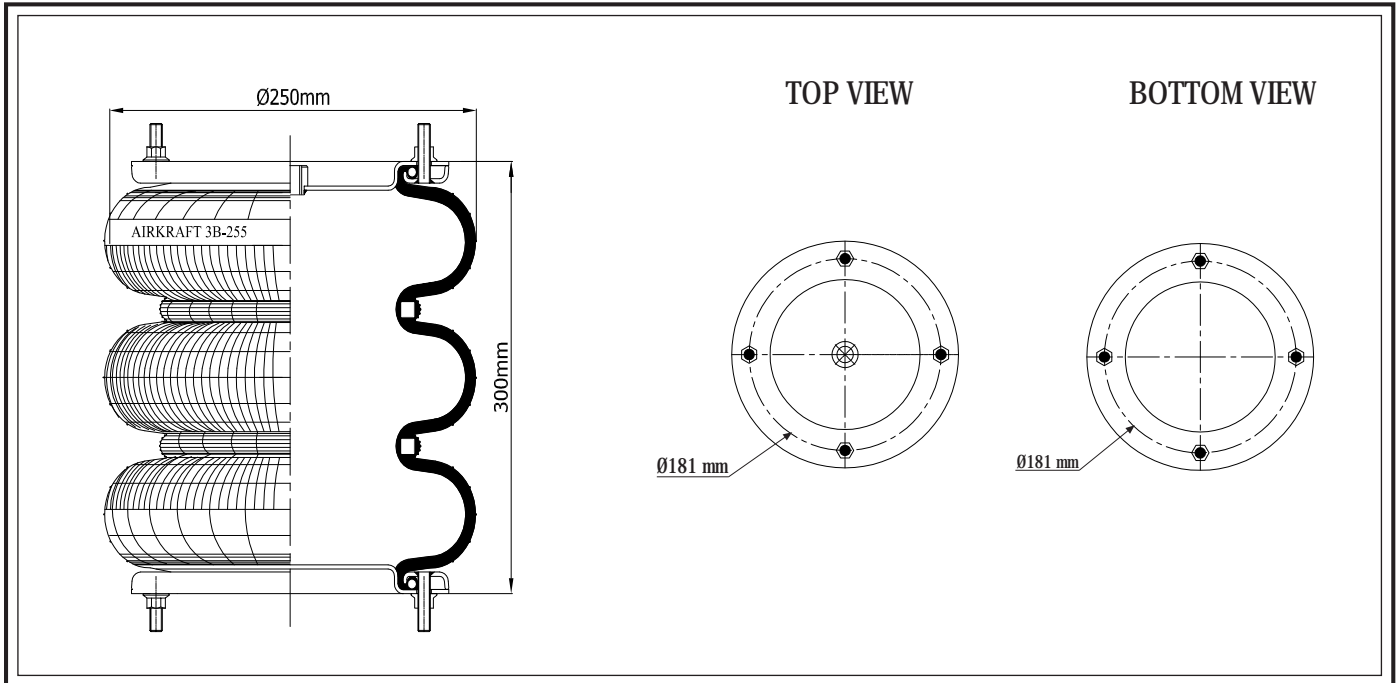

STYLE

3B - 255

www.airkraft.com.tr

REFERENCE	ORDER NO.	DESCRIPTION	⊗
116005	11140061	Rubber bellow only	
115055	11140029	Top/Bottom plate M10 (bolts)	Rp 1/2
115056	11140030	Top/Bottom side only clamp ring M10	

Reference	Order No	ADAPTABLE CROSS		Reference	Order No	ADAPTABLE CROSS	
116005	11140061			115056	11140030	CONTITECH	FT 210-32
115055	11140029	CONTITECH	FT 210-32			DUNLOP(FR)	SP 1015 (10" x 3)
		DUNLOP(FR)	SP 1539 (10" x 3)				
		WEFORMA	WBD-G 450				
		NORGREN	M/31103 (10" x 3)				
		CONTITECH	FT 210-32				
		DUNLOP(FR)	SP 1015 (10" x 3)