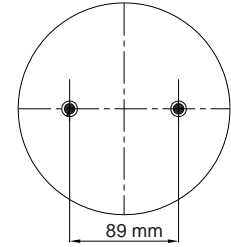

REFERENCE	ORDER NO:	DESCRIPTION	⊗	A
112005	11101016	Rubber bellow only		
111004	11101004	Top/bottom plate M8 (Blind nuts)	G3/4	38,1mm
111006	11101006	Top/bottom plate M8 (Blind nuts)	G1/4	44,4 mm

Reference	Order No	ADAPTABLE CROSS	Reference	Order No	ADAPTABLE CROSS
112005	11101016	CONTITECH FS 200-10 60319	111006	11101006	CONTITECH FS 200-10 60030
		FIRESTONE FLEX 115			FIRESTONE W01 M58 6375
		FIRESTONE W01 358 0118			BOSCH 822419009
111004	11101004	FIRESTONE W01 M58 6374			WEFORMA WBE 400-E2 / 410-E1
		CONTITECH FS200-10 2681045000			
		DUNLOP(FR) 9"1/4x1 S09101			
		WEFORMA WBE 400-E1			
		BOSCH 822419004			
		FESTO EB-250-85			
		NORGREN PM/31091 (9"1/4x1)