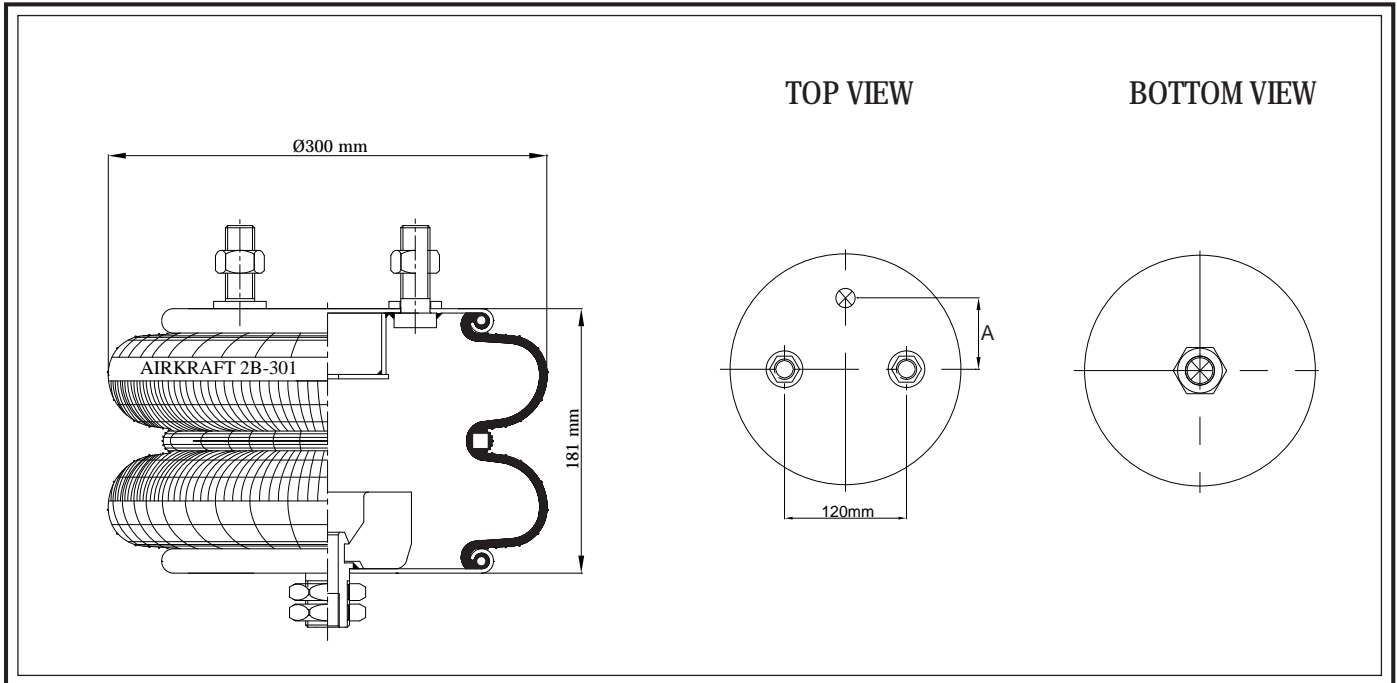

STYLE

2B - 301

www.airkraft.com.tr

REFERENCE	ORDER NO:	DESCRIPTION	AIR INLET (Top Plate)	AIR INLET (Bottom Plate)
			⊗	A
114301	11120154	Rubber bellow only		⊗
113556	11120142			

Reference	Order No	ADAPTABLE CROSS		Reference	Order No	ADAPTABLE CROSS	
114301	11120154	FIRESTONE FLEX	22	113556	11120142	PHOENIX	SP 2B 22-R1 51666
		FIRESTONE	W01 358 0226				
			95.0037				
			95.0082				
		PIRELLI	T22 88544				
		GOODYEAR	556 2 3 8210				
		PHOENIX	2B 22R