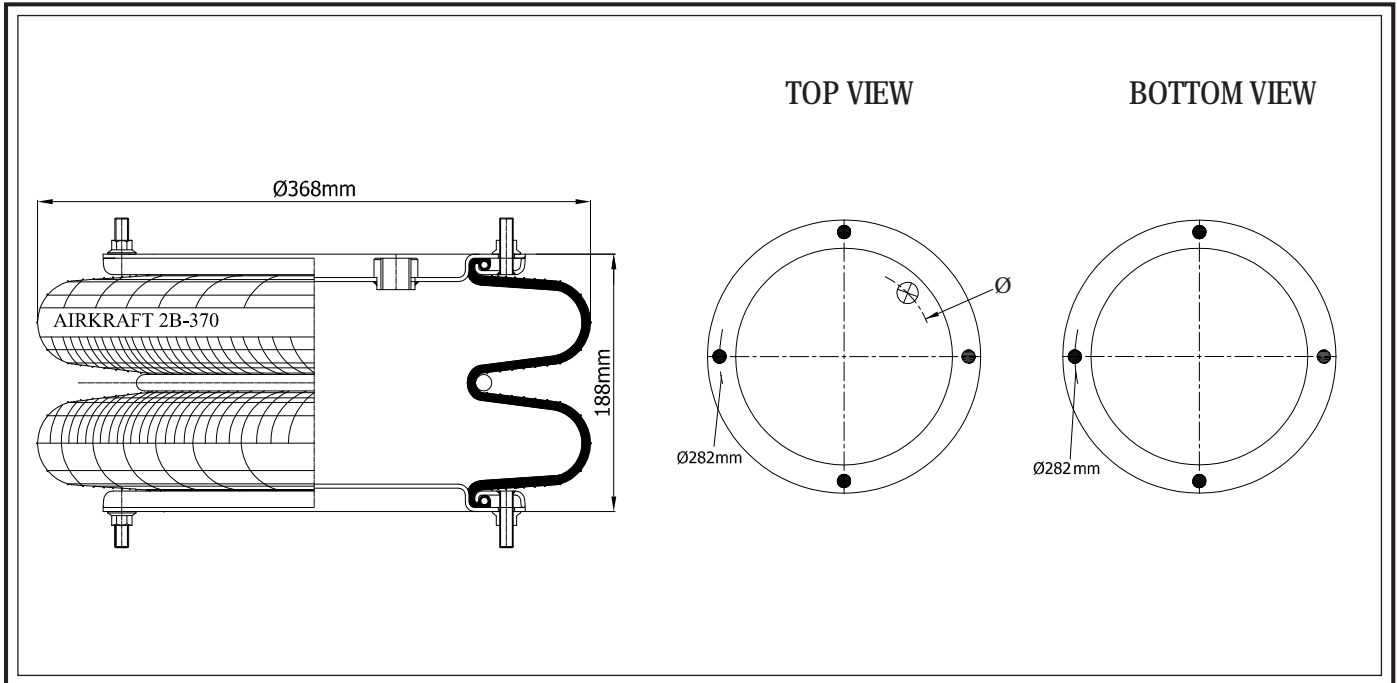

STYLE

2B - 370

www.airkraft.com.tr

REFERENCE	ORDER NO	DESCRIPTION	⊗	∅
Two Ply Bellows				
114350	11120157	Rubber bellow only		
113353	11120072	Top/Bottom plate M10 (bolts)	M22X1,5	center
113354	11120073	Top/Bottom plate M10 (bolts)	M22X1,5	170mm
113355	11120074	Top/Bottom side only clamp ring M10		
113358	11120077	Top/Bottom plate M10 (bolts)	RP1/2	center
113359	11120078			

Reference	Order No	ADAPTABLE CROSS		Reference	Order No	ADAPTABLE CROSS	
114350	11120157	CONTITECH	FD 614-26	113358	11120077	CONTITECH	FD 614-26
		DUNLOP(FR)	SP 1039 (14"x2)			DUNLOP(FR)	SP 1556
113353	11120072	CONTITECH	FD 614-26			WEFORMA	WBZ-G 600
		DUNLOP(FR)	14"x 2			NORGREN	M/31142 (14"1/2x2)
113354	11120073	CONTITECH	FD 614-26	113359	11120078	CONTITECH	FD 614-26
		DUNLOP(FR)	14"1/2 x 2 SP 1988			DUNLOP(FR)	SP 1988
113355	11120074	CONTITECH	FD 614-26				
		DUNLOP(FR)	SP 1041