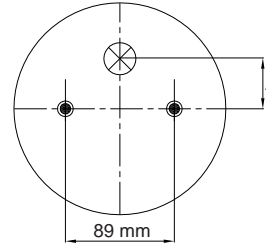

TOP VIEW

BOTTOM VIEW

REFERENCE	ORDER NO:	DESCRIPTION	⊗	A
112005	11101016	Rubber bellow only		
111004	11101004	Top/bottom plate M8 (Blind nuts)	G3/4	38,1mm
111006	11101006	Top/bottom plate M8 (Blind nuts)	G1/4	44,4 mm

Reference	Order No	ADAPTABLE CROSS	Reference	Order No	ADAPTABLE CROSS
112005	11101016	CONTITECH FS 200-10 60319	111006	11101006	CONTITECH FS 200-10 60030
		FIRESTONE FLEX 115			FIRESTONE W01 M58 6375
		FIRESTONE W01 358 0118			BOSCH 822419009
111004	11101004	FIRESTONE W01 M58 6374			WEFORMA WBE 400-E2 / 410-E1
		CONTITECH FS200-10 2681045000			
		DUNLOP(FR) 9"1/4x1 S09101			
		WEFORMA WBE 400-E1			
		BOSCH 822419004			
		FESTO EB-250-85			
		NORGREN PM/31091 (9"1/4x1)