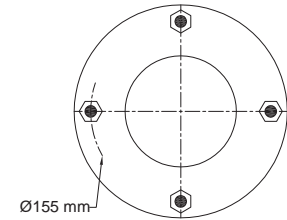

STYLE 2B-200

www.airkraft.com.tr

TOP VIEW

BOTTOM VIEW

REFERENCE	ORDER NO	DESCRIPTION	⊗
114051	11120146	Rubber bellow only	
113060	11120027	Top/Bottom plate M10 (bolts)	RP 1/2
113062	11120028	Top/Bottom side only clamp ring M10	

Reference	Order No	ADAPTABLE CROSS		Reference	Order No	ADAPTABLE CROSS
114051	11120146	CONTITECH	FD 138-18S	113062	11120028	
		DUNLOP	8"x2			
113060	11120027	DUNLOP(FR)	SP 1490(8"x2) / SP918			
		CONTITECH	FD 138-18 1/2M10			
		WEFORMA	WBZ-G 350			
		NORGREN	M/31082 (8"x2)