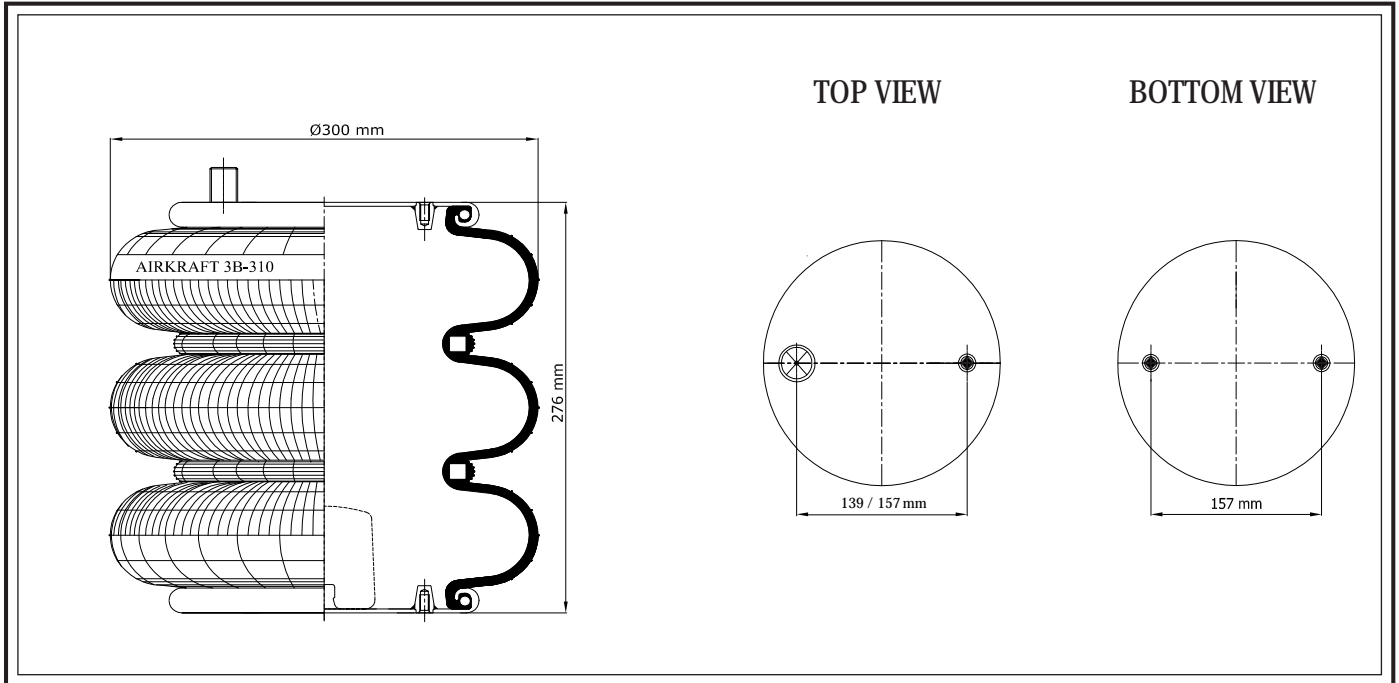

STYLE 3B - 310

www.airkraft.com.tr

REFERENCE	ORDER NO:	DESCRIPTION	⊗
115037	11140071		
115036	11140072		

Reference	Order No	ADAPTABLE CROSS		Reference	Order No	ADAPTABLE CROSS	
115037	11140071	FIRESTONE	W01-358-7996	115036	11140072	FIRESTONE	W01 358 8016
		CONTITECH	FT 330-29 520 / 723			CONTITECH	FT 330-29 433
		GOODYEAR	3B12-335