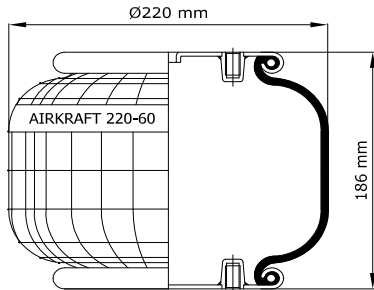

STYLE

220 - 60

www.airkraft.com.tr

TOP VIEW

BOTTOM VIEW

REFERENCE	ORDER NO:	DESCRIPTION	⊗	A
112001	11101017	Rubber bellow only		
111152	11101011	Top/bottom plate M8 (17 mm Bolts)	1/4 NPT	44,4mm
111150	11101010	Top/bottom plate M10 (Blind nuts)	1/4 NPT	44,4 mm