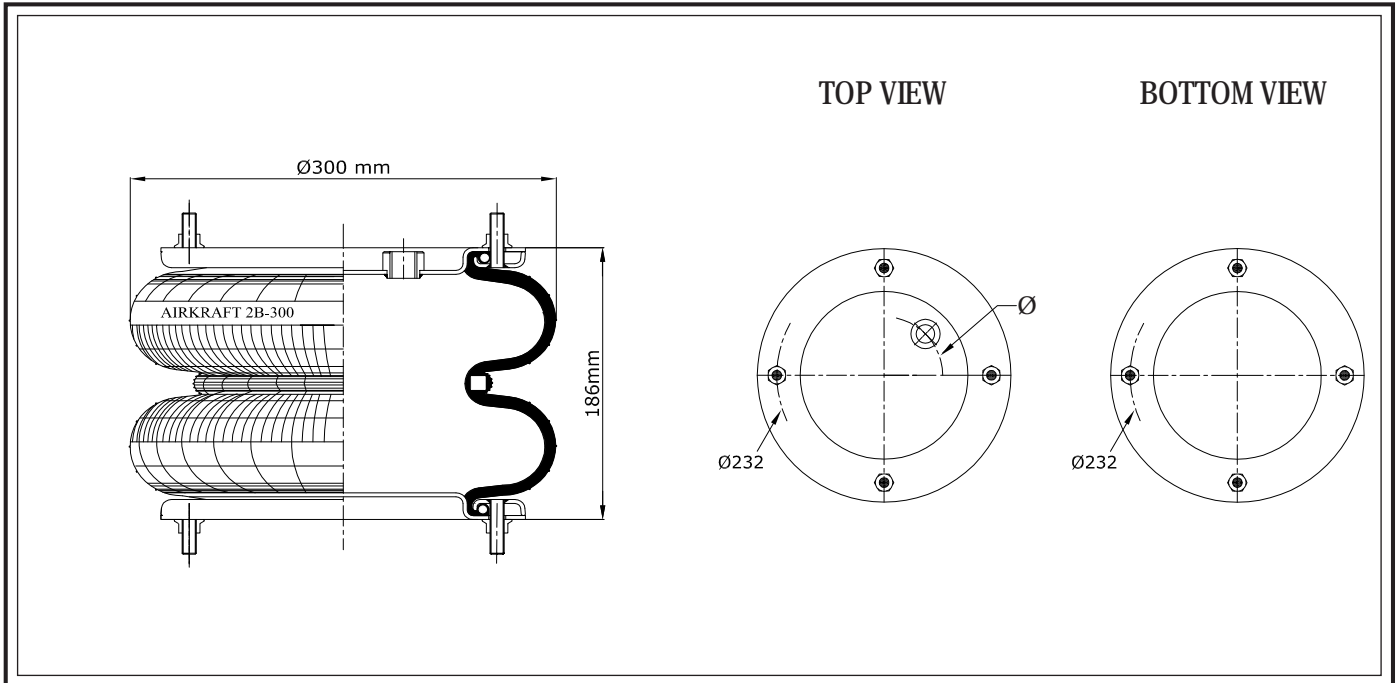

REFERENCE	ORDER NO:	DESCRIPTION	⊗	∅
114300	11120153	Bottom plate Blind nuts M8		
113300	11120046	Top/Bottom plate M10 (bolts)	Rp 1/2	center
113301	11120047	Top/Bottom plate M10 (bolts)	M16X1,5	120mm
113305	11120048	Top/Bottom side only clamp ring M10		

Reference	Order No	ADAPTABLE CROSS		Reference	Order No	ADAPTABLE CROSS	
114300	11120153	CONTITECH	FD 412-18 S	113301	11120047	FIRESTONE	fole 210 095.0082
		DUNLOP(FR)	SP 256 NB			CONTITECH	FD 412-18
113300	11120046	CONTITECH	FD 412-18 1/2 M10			DUNLOP(FR)	SP 2665 NB(12"x2)
		DUNLOP(FR)	SP 1541 NB	113305	11120048	CONTITECH	FD 412-18
		WEFORMA	WBZ-G 550			DUNLOP(FR)	SP 1025 NB
		NORGREN	M / 31122 (12"x2)			GART	T291 / B (291.1.170)