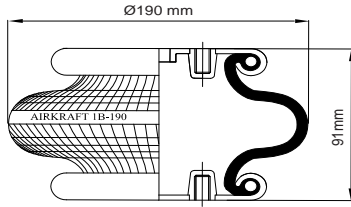

STYLE

1B - 190

www.airkraft.com.tr

TOP VIEW

BOTTOM VIEW

REFERENCE	ORDER NO	DESCRIPTION	⊗	A
112004	11101015	Rubber bellow only		
111003	11101003	Top/bottom plate M8 (Blind nuts),assembly axis 70mm	G3/4	center
111005	11101005	Top/bottom plate M8 (Blind nuts),assembly axis 70mm	G1/4	center
111013	11101008	Top/bottom plate M8 (Blind nuts),assembly axis 54mm	G1/4	26 mm
111015	11101009			