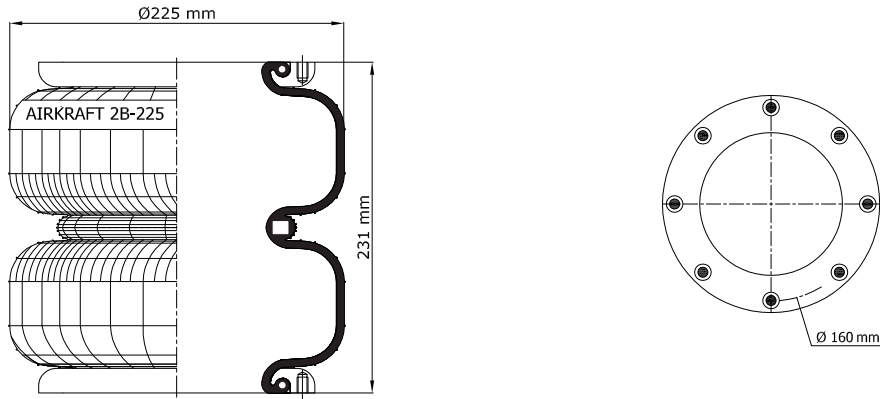

TOP & BOTTOM VIEW

REFERENCE	ORDER NO	DESCRIPTION
114004	11120144	Rubber bellow only
113547	11120136	

Reference	Order No	ADAPTABLE CROSS		Reference	Order No	ADAPTABLE CROSS	
114004	11120144	CONTITECH	FD200-25 S	113547	11120136	FIRESTONE	095.0318
		GOODYEAR	556 2 3 8332			GOODYEAR	556 2 2 8418
		FIRESTONE	W01 358 0305 / 20-2