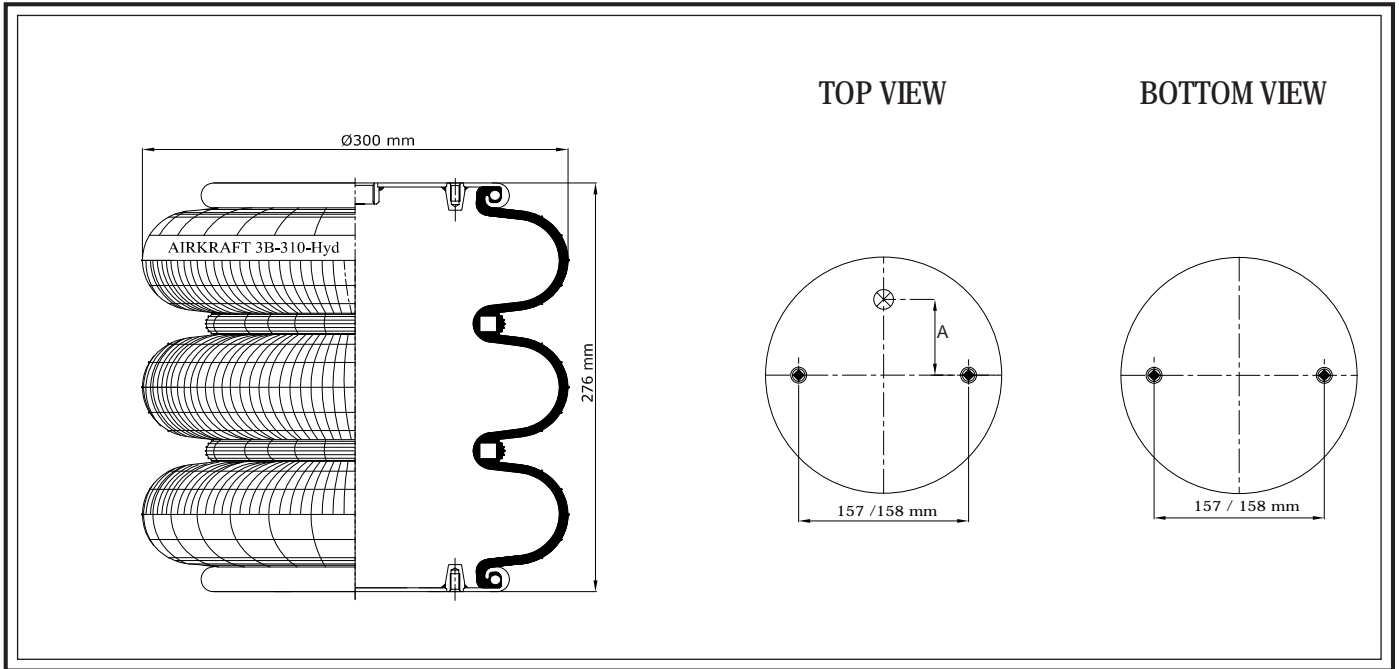

REFERENCE	ORDER NO	DESCRIPTION	⊗	A
High Strength Bellows				
116004	11140060	Rubber bellow only		
115009	11140006	Top Plate M12 (36mm Bolts)(Assembly axis 158mm) ,Bottom plate M14 (60mm Bolts)(Assembly axis 158mm)	M16X1.5	73 mm
115010	11140007	Top Plate Combustudand M12 blindnut(Assembly axis 157 mm), Bottom plate M12 Bolts (Assembly axis 157 mm) , Bumper (112mm)	M20X1.5-M12X1.5	
115024	11140016	Top/bottom plate M8 (Blind nuts), Assembly axis 157 mm	G1	66 mm
115082	11140075	Top/bottom plate M8 (Blind nuts) Assembly axis 157mm	G 3/4	73 mm
115028	11140018	Top Plate M12 (36mm Bolts) ,Bottom plate M14 (60mm Bolts), Bumper(120mm)	M16x1.5	73 mm
115029	11140019	Top/Bottom Plates M12 (36mm Bolts), Assembly axis 157mm	M16x1.5	73 mm
115030	11140020	Top Plate M12 (Bolts) ,Bottom plate M14 (60mm Bolts), Assembly axis 157 mm	M16x1.5	73 mm
115032	11140022	Top/bottom plate M8 (Blind nuts), Assembly axis 157mm	G1/4	73 mm