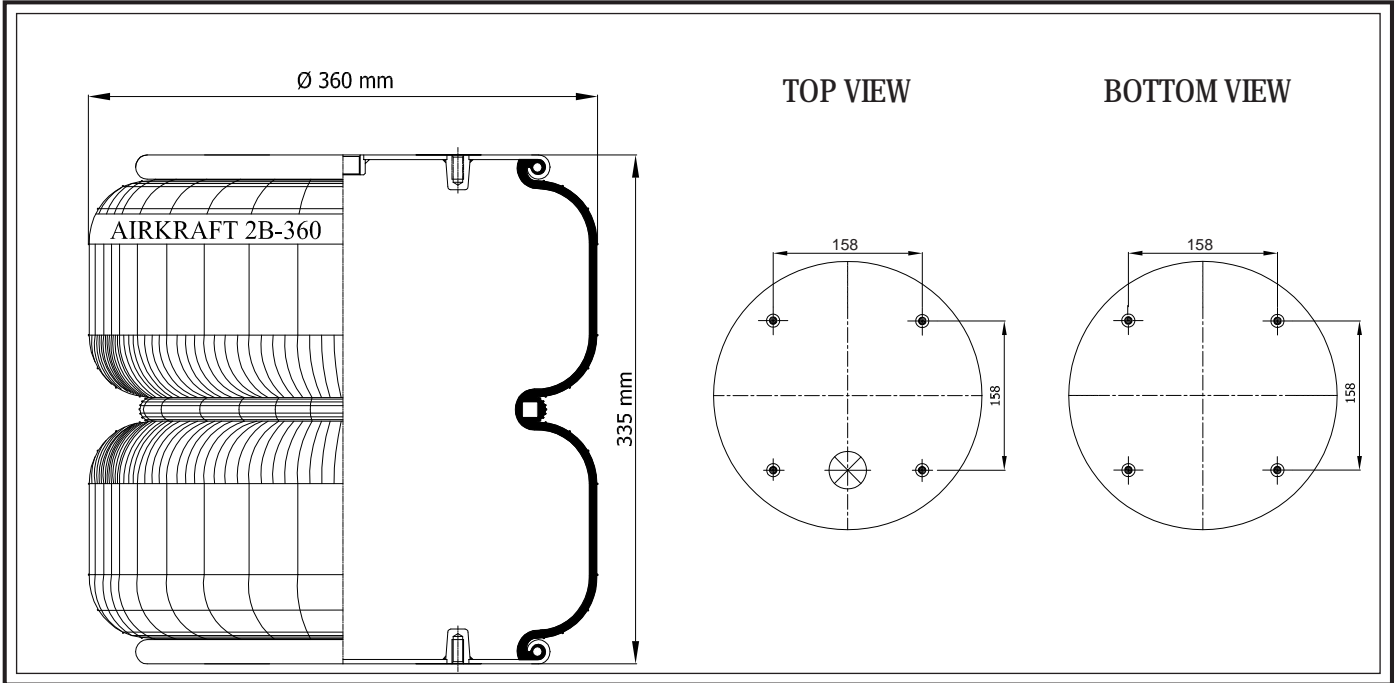

REFERENCE	ORDER NO:	DESCRIPTION	⊗
114451	11120162	Rubber bellow only	
113451	11120099	Top/bottom plate M8 (Blind nuts)	G3/4

Reference	Order No:	ADAPTABLE CROSS		Reference	Order No:	ADAPTABLE CROSS (High Strength Bellows)	
114451	11120162	PHOENIX	2 B 34 RB	113451	11120099	PHOENIX	SP 2 B 34 RB