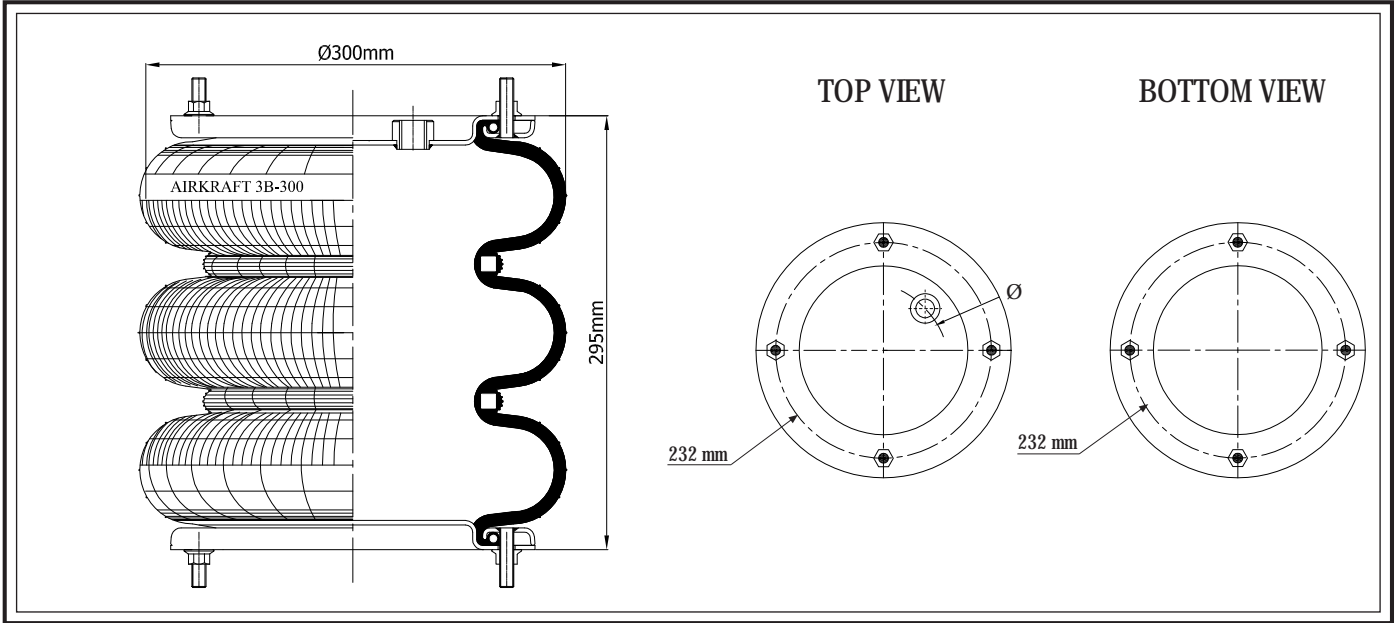

REFERENCE	ORDER NO.	DESCRIPTION	⊗	∅
Two Ply Bellows				
116001	11140057	Rubber bellow only		
115003	11140001	Top/Bottom plate M10 (bolts)	RP1/2	center
115004	11140002	Top/Bottom plate M10 (bolts)	M16X1.5	120mm
115007	11140004	Top/Bottom side only clamp ring M10		
115014	11140010	Top plate M10 (25mm Bolts), Bottom plate M10 (78mm Bolts)	RP1/2	center
High Strength Bellows				
116003	11140059	Rubber bellow only	RP1/2	center
115005	11140003	Top/Bottom side only clamp ring 12XM8 bolts		
115011	11140008	Top/Bottom plate M10 (bolts)	RP1/2	center
115012	11140009	Top/Bottom plate M10 (bolts)	M16X1.5	120mm
115013	11140069	Top/Bottom side only clamp ring M10(bolts)		

Reference	Order No.	ADAPTABLE CROSS		Reference	Order No.	ADAPTABLE CROSS	
116001	11140057	DUNLOP(FR)	12"x 3 SP 259	116003	11140059	CONTITECH	FT 412-32 S
115003	11140001	CONTITECH	FT 412-32			DUNLOP(FR)	12"x 3 RE
		DUNLOP(FR)	12"x 3 SP 1542	115005	11140003	CONTITECH	FT 412-32 S
		WEFORMA	WBD-G 550			DUNLOP(FR)	12"x 3 RE SP 2597
		NORGREN	M/31123 (12"x3)	115011	11140008	CONTITECH	FT 412-32 S
115004	11140002	CONTITECH	FT 412-32			DUNLOP(FR)	12"x 3 RE SP 1542 NB
		DUNLOP(FR)	12"x 3 SP 2666NB	115012	11140009	CONTITECH	FT 412-32 S
115007	11140004	CONTITECH	FT 412-32 S			DUNLOP(FR)	12"x 3 RE SP 2666 NB
		DUNLOP(FR)	SP 1033 NB	115013	11140069	CONTITECH	FT 412-32 S
115014	11140010					DUNLOP(FR)	12"x 3 RE SP 2271