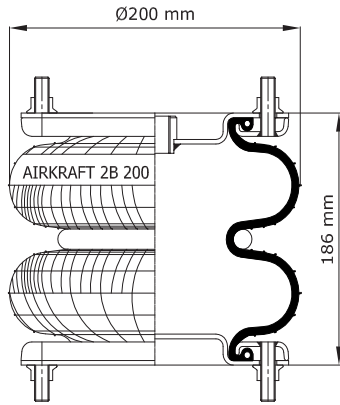

STYLE 2B-200

www.airkraft.com.tr

TOP VIEW

BOTTOM VIEW

REFERENCE	ORDER NO	DESCRIPTION	⊗
114051	11120146	Rubber bellow only	
113060	11120027	Top/Bottom plate M10 (bolts)	RP 1/2
113062	11120028	Top/Bottom side only clamp ring M10	

Reference	Order No	ADAPTABLE CROSS		Reference	Order No	ADAPTABLE CROSS
114051	11120146	CONTITECH	FD 138-18S	113062	11120028	
		DUNLOP	8"x2			
113060	11120027	DUNLOP(FR)	SP 1490(8"x2) / SP918			
		CONTITECH	FD 138-18 1/2M10			
		WEFORMA	WBZ-G 350			
		NORGREN	M/31082 (8"x2)