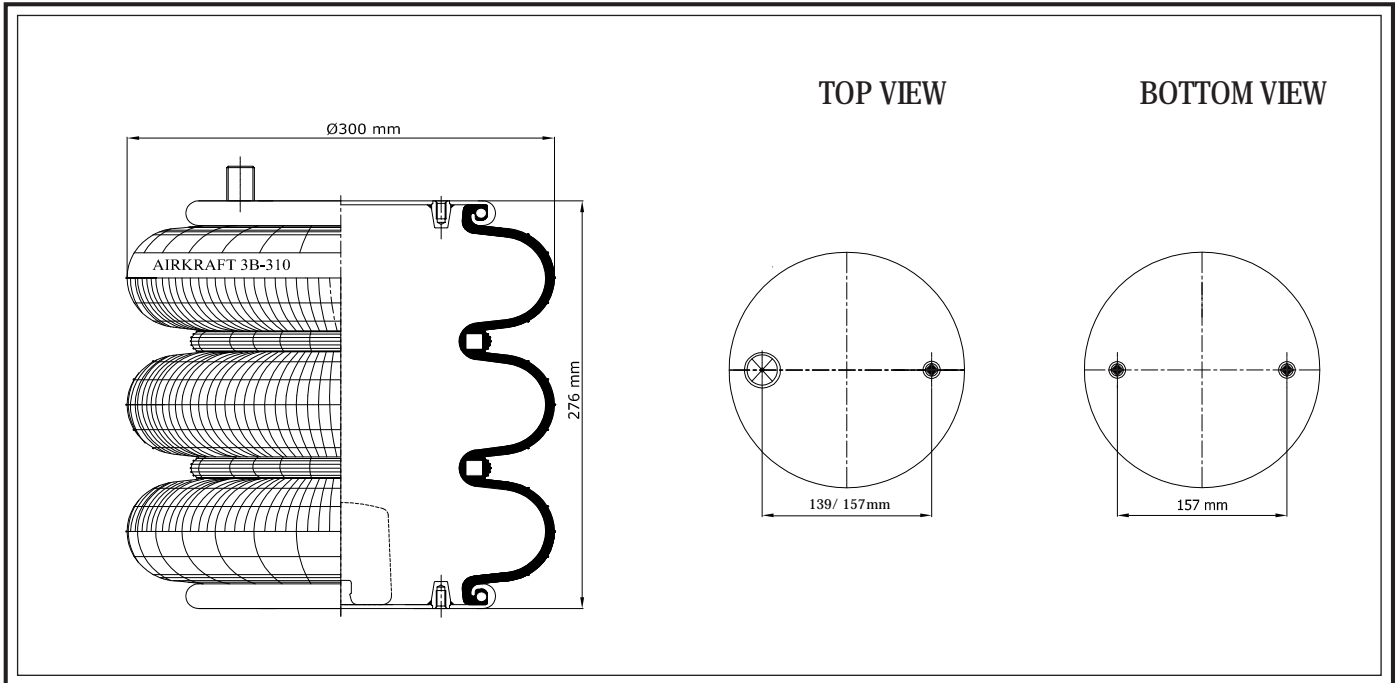

STYLE

3B - 305HYD

www.airkraft.com.tr

REFERENCE	ORDER NO	DESCRIPTION	⊗	A
		High Strength Bellows		
115021	11140014	Top/Bottom plate M12 (bolts), Bumper(120mm)	M12X1.5	73mm

Reference	Order No	ADAPTABLE CROSS	Reference	Order No	ADAPTABLE CROSS
115021	11140014	BMC 57RS3066424			