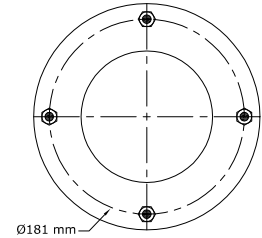

STYLE

2B - 255

www.airkraft.com.tr

TOP VIEW

BOTTOM VIEW

REFERENCE	ORDER NO	DESCRIPTION	⊗
114100	11120149	Rubber bellow only	
113100	11120038	Top/bottom plate M10 (bolts)	RP 1/2
113101	11120039	Top/Bottom side only clamp ring M10 (bolts)	
113103	11120040	Top/bottom plate M10(bolts)	M22X1.5

Reference	Order No	ADAPTABLE CROSS		Reference	Order No	ADAPTABLE CROSS	
114100	11120149	FIRESTONE	W01 095 0175	113101	11120039	DUNLOP(FR)	SP 1003 (10"x2)
		CONTITECH	FD 210-22 S	113103	11120040		
		DUNLOP(FR)	10"x2 SP 920				
113100	11120038	CONTITECH	FD 210-22 1/2 M10				
		DUNLOP(FR)	SP 1538 (10"x2)				
		WEFORMA	WBZ-G 450				
		NORGREN	M/31102 (10"x2)