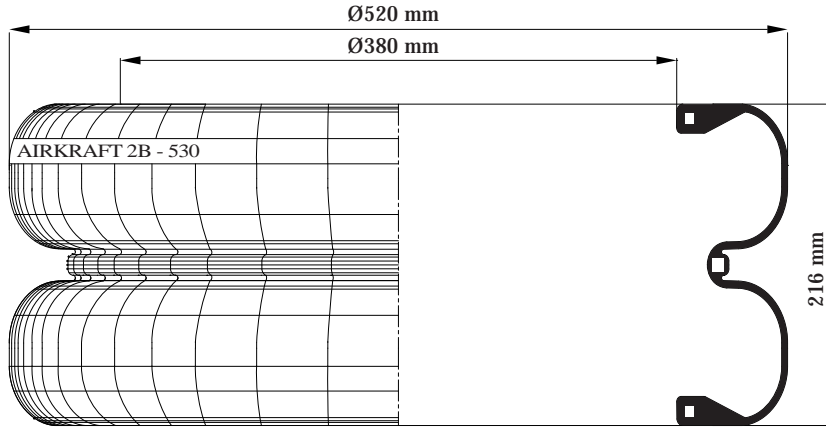

REFERENCE	ORDER NO:	DESCRIPTION
	11120167	

Reference	Order No	ADAPTABLE CROSS	Reference	Order No	ADAPTABLE CROSS
	11120167	GOODYEAR 556 2 3 8064			
		JARFLEX 6.13			

STYLE

2B - 530

www.airkraft.com.tr

REFERENCE	ORDER NO:	DESCRIPTION
	11120166	