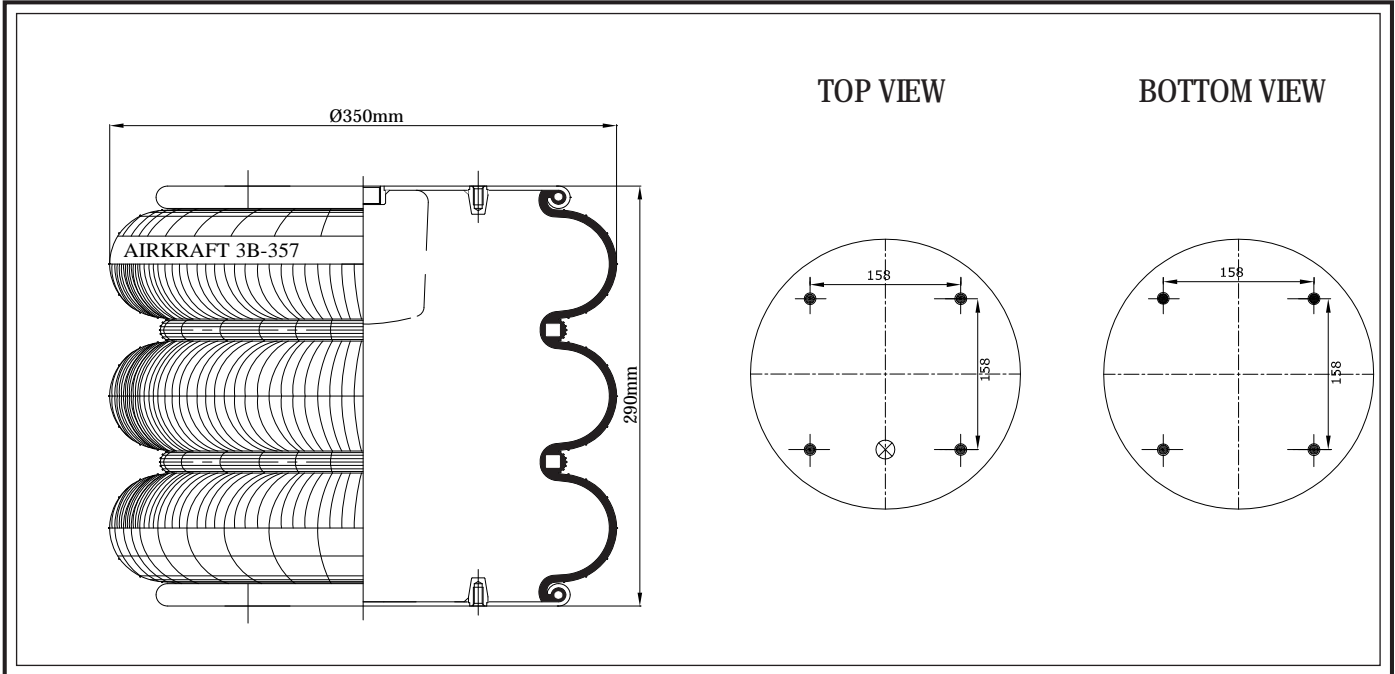

STYLE

3B - 356

www.airkraft.com.tr

REFERENCE	ORDER NO:	DESCRIPTION	⊗
116055	11140068	Rubber bellow only	
115062	11140078		

Reference	Order No	ADAPTABLE CROSS	Reference	Order No	ADAPTABLE CROSS
116055	11140068	CONTITECH FT 530-32	115062	11140078	FIRESTONE W01-358-7797
		FIRESTONE FLEX 313			CONTITECH FT 530-32 535
		GOODYEAR FLEX 578-93-3-350			HENDRICKSON 1346