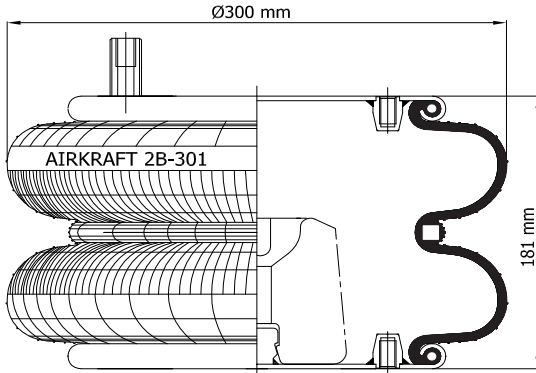

STYLE

2B - 301

www.airkraft.com.tr

TOP VIEW

BOTTOM VIEW

REFERENCE	ORDER NO.	DESCRIPTION	⊗
114301	11120154	Rubber bellow only	
113339	11120065		
113334	11120064		

Reference	Order No	ADAPTABLE CROSS	Reference	Order No	ADAPTABLE CROSS
114301	11120154	FIRESTONE FLEX 22	113334	11120064	FIRESTONE W01 358 7410
		FIRESTONE W01 358 0226			CONTITECH FD 330-22 331
		95.0037			GOODYEAR 2B12-406
		95.0082			TAURUS KF 222-7410
		PIRELLI T22 88544			HENDRICKSON 10170
		GOODYEAR 556 2 3 8210			
		PHOENIX 2B 22R			
113339	11120065	FIRESTONE W01 358 7403			
		GOODYEAR 2B12-307			
		TAURUS KF222-7403			
		CONTITECH FD 330-22 318			
		HENDRICKSON 1159/2883/12514-001