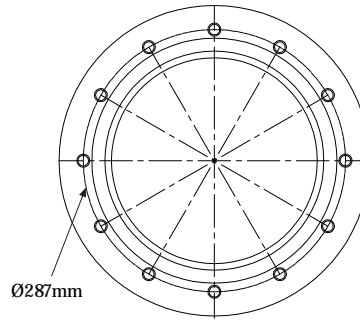

STYLE

2B - 355

www.aircraft.com.tr

TOP & BOTTOM VIEW

REFERENCE	ORDER NO:	DESCRIPTION
114450	11120161	Rubber bellow only
113548	11120137	

Reference	Order No	ADAPTABLE CROSS	Reference	Order No	ADAPTABLE CROSS
114450	11120161	FIRESTONE FLEX 21	113548	11120137	FIRESTONE 095.0038
		FIRESTONE 21 - 095.0035			GOODYEAR 556 2 3 8411
		W01-358-0213			GOODYEAR FLEX 556 2 3 8329
		PHOENIX 2B 34R			
		GOODYEAR 2B 14