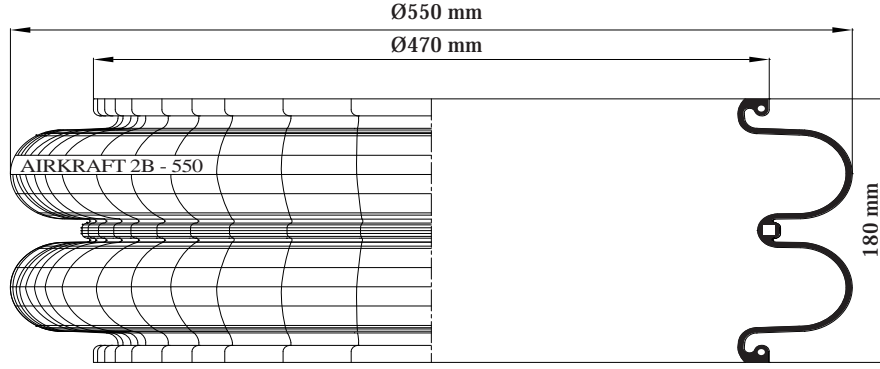

REFERENCE	ORDER NO:	DESCRIPTION
	11120172	

Reference	Order No	ADAPTABLE CROSS	Reference	Order No	ADAPTABLE CROSS
11120172	FIRESTONE	29			
	FIRESTONE	095.0250			
	GOODYEAR	556 2 3 8350