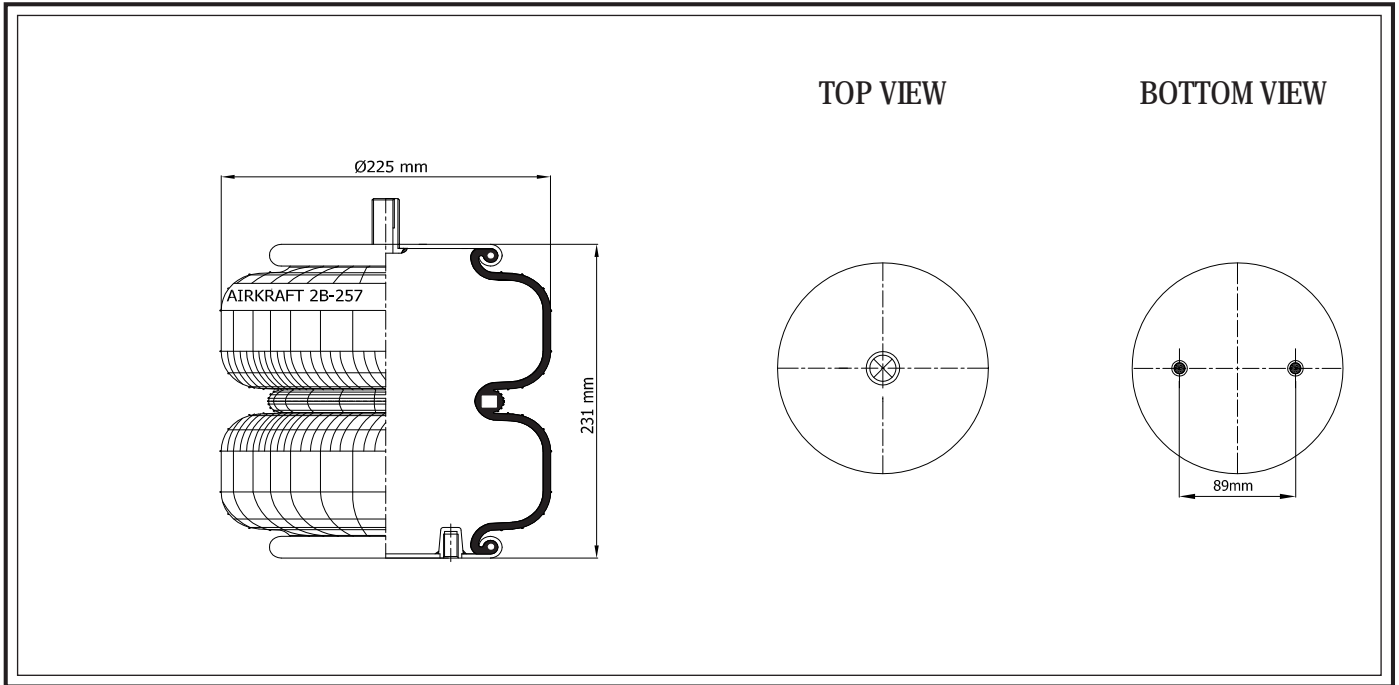

REFERENCE	ORDER NO:	DESCRIPTION	⊗
113508	11120133		

Reference	Order No:	ADAPTABLE CROSS		Reference	Order No:	ADAPTABLE CROSS	
113508	11120133	FIRESTONE	257-1 095.0439				
		GOODYEAR	556 2 3 8342/556 2 2 8418