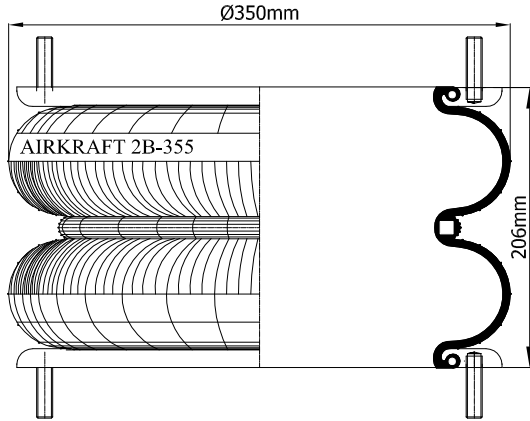

STYLE

2B - 355

www.aircraft.com.tr

TOP & BOTTOM VIEW

REFERENCE	ORDER NO:	DESCRIPTION
114450	11120161	Rubber bellow only
113548	11120137	

Reference	Order No	ADAPTABLE CROSS	Reference	Order No	ADAPTABLE CROSS
114450	11120161	FIRESTONE FLEX 21	113548	11120137	FIRESTONE 095.0038
		FIRESTONE 21 - 095.0035			GOODYEAR 556 2 3 8411
		W01-358-0213			GOODYEAR FLEX 556 2 3 8329
		PHOENIX 2B 34R			
		GOODYEAR 2B 14