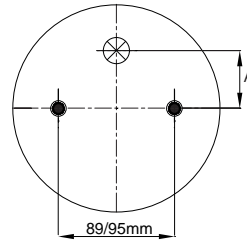

STYLE

2B - 220

www.airkraft.com.tr

TOP VIEW

BOTTOM VIEW

REFERENCE	ORDER NO	DESCRIPTION	⊗	A
113474	11120110	Top plate M12 (Bolts),Bottom plate M8 (Blind nuts), Bumper (90mm)	1/4 NPT	44,4mm
113017	11120014			
113027	11120018			
113028	11120019			
113487	11120120			
113003	11120003	Top/bottom plate M10 (Blind nuts),Assembly axis 95 mm	M12X1.5	44,4mm