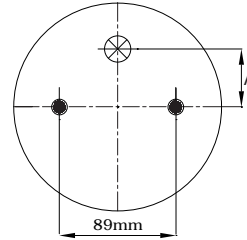

TOP VIEW

BOTTOM VIEW

REFERENCE	ORDER NO.	DESCRIPTION	⊗	A
114001	11120143	Rubber bellow only		
113001	11120001	Top/bottom plate M10 (Blind nuts)	G1/4	44,4mm
113004	11120004	Top/bottom plate M8 (Blind nuts)	G3/4	38,1 mm
113005	11120005	Top/bottom plate M10 (Blind nuts)	G3/4	38,1mm
113008	11120008	Top/bottom plate M10 (Blind nuts), Bumper (90mm)	G1/4	44,4mm
113021	11120016	Top/bottom plate M10 (Bolts)	G1/4	44,4mm
113482	11120117	Top/bottom plate M8 (Blind nuts)	G1/4	44,4mm