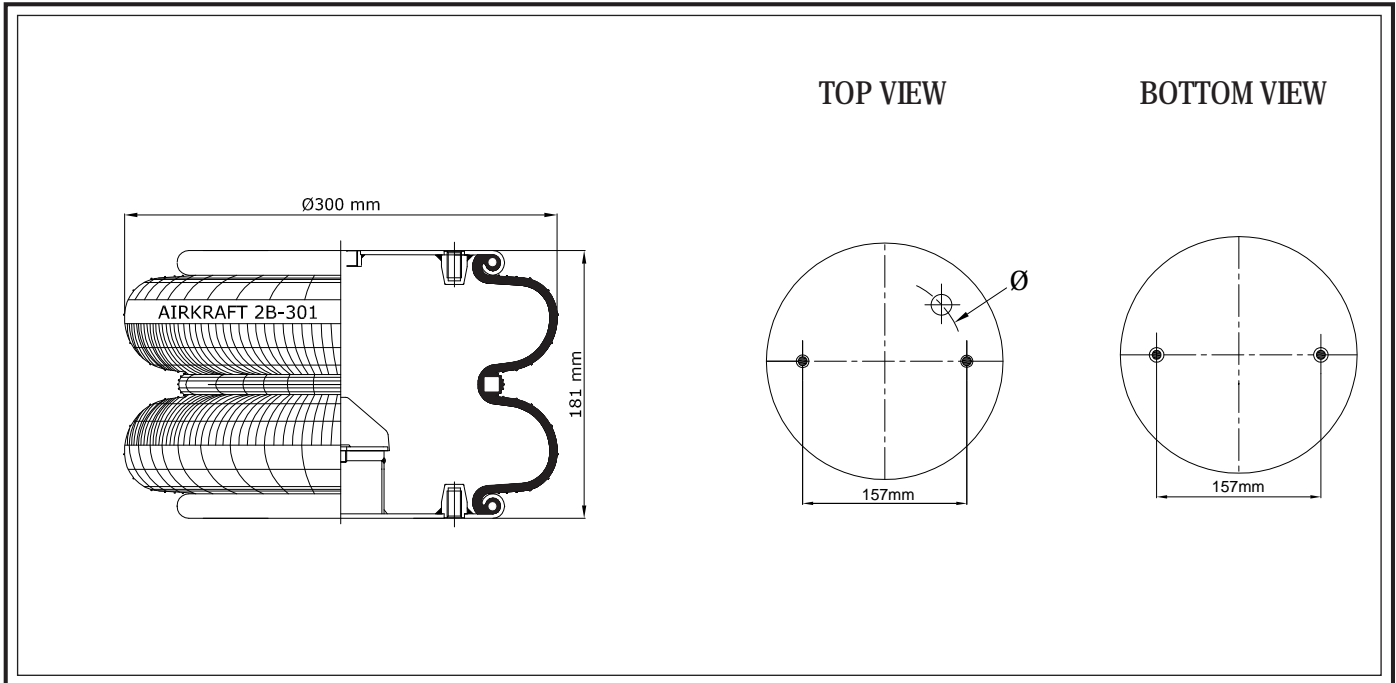

REFERENCE	ORDER NO.	DESCRIPTION	⊗	∅
114301	11120154	Rubber bellow only		
113329	11120061	Top/Bottom plate M10 (blind nuts)	M14X1.5	160mm
113554	11120141			

Reference	Order No	ADAPTABLE CROSS		Reference	Order No	ADAPTABLE CROSS	
114301	11120154	FIRESTONE FLEX	22	113329	11120061	SCANIA	1510249
		FIRESTONE	W01 358 0226	113554	11120141	SCANIA	1503813-7317
			95.0037				
			95.0082				
		PIRELLI	T22 88544				
		GOODYEAR	556 2 3 8210				
		PHOENIX	2B 22R