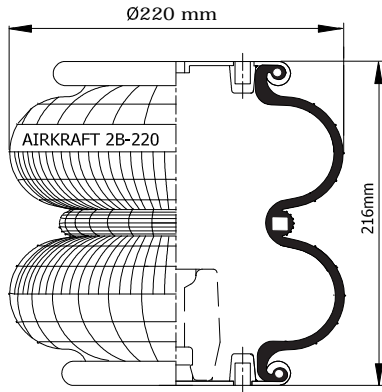

TOP VIEW

BOTTOM VIEW

REFERENCE	ORDER NO.	DESCRIPTION	⊗	A
114001	11120143	Rubber bellow only		
113002	11120002	Top/bottom plate M10 (Blind nuts)	M12X1.5	44,4mm
113018	11120015	Top/bottom plate M10 (Blind nuts)	M14X1.5	44,4mm
113549	11120138	Top/bottom plate M10 (Blind nuts)	G1/4	44,4mm
113501	11120129			

Reference	Order No	ADAPTABLE CROSS	Reference	Order No	ADAPTABLE CROSS
114001	11120143	FIRESTONE FLEX 20	113018	11120015	
		FIRESTONE W01-358-0138	113549	11120138	PHOENIX 2B 12R-8
		PHOENIX 2B 12R	113501	11120129	FIRESTONE W01 358 6890
		PIRELLI T20 86600			CONTITECH FD 200-19 539
		CONTITECH FD 200-19 S / 895 N			
		GOODYEAR 2B9-200- 578 9 2 3202			
113002	11120002	FIRESTONE W01 M58 7894			
		CONTITECH FD 200-19 P04 895 N			
		PHOENIX 2B 12R-3			
		PIRELLI T20 86660			
		DUNLOP(FR) S09208			
		GOODYEAR 2B9-287			
		TAURUS KF 216