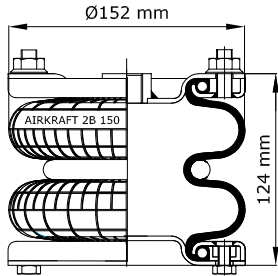

TOP VIEW

BOTTOM VIEW

REFERENCE	ORDER NO.	DESCRIPTION	⊗
114053	11120147	Rubber bellow only	
113070	11120031	Top side only clamp rings M10 (Bolts), Bottom side only clamp rings M8 (Nuts)	
113071	11120032	Top plate M10 (Bolts), bottom plate M8 (Nuts)	G 1/2
113072	11120033	Top/Bottom side only clamp rings M10 (Bolts)	
113073	11120034	Top/Bottom plate M10 (Bolts)	G 1/2

STYLE 2B-150

www.airkraft.com.tr

TOP VIEW

BOTTOM VIEW

REFERENCE	ORDER NO	DESCRIPTION	⊗
114055	11120148	Rubber bellow only	
113074	11120035	Top plate M10 (Bolts), Bottom plate M8(Nuts)	G 1/2
113075	11120036	Top/Bottom Plate M10 (Bolts)	G 1/2