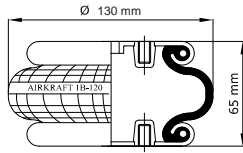

REFERENCE	ORDER NO:	DESCRIPTION	⊗
112002	11101013	Rubber bellow only	
111001	11101001	Top/bottom plate M8 (Blind nuts)	G1/4

Reference	Order No	ADAPTABLE CROSS	Reference	Order No	ADAPTABLE CROSS
112002	11101013	CONTITECH FS 50-5 62242	111001	11101001	FIRESTONE W01 M58 6140
		FIRESTONE FLEX 16			CONTITECH FS 50-5 61388
		FIRESTONE W01 358 0010			WEFORMA WBE 150-E1
					BOSCH 1915041000