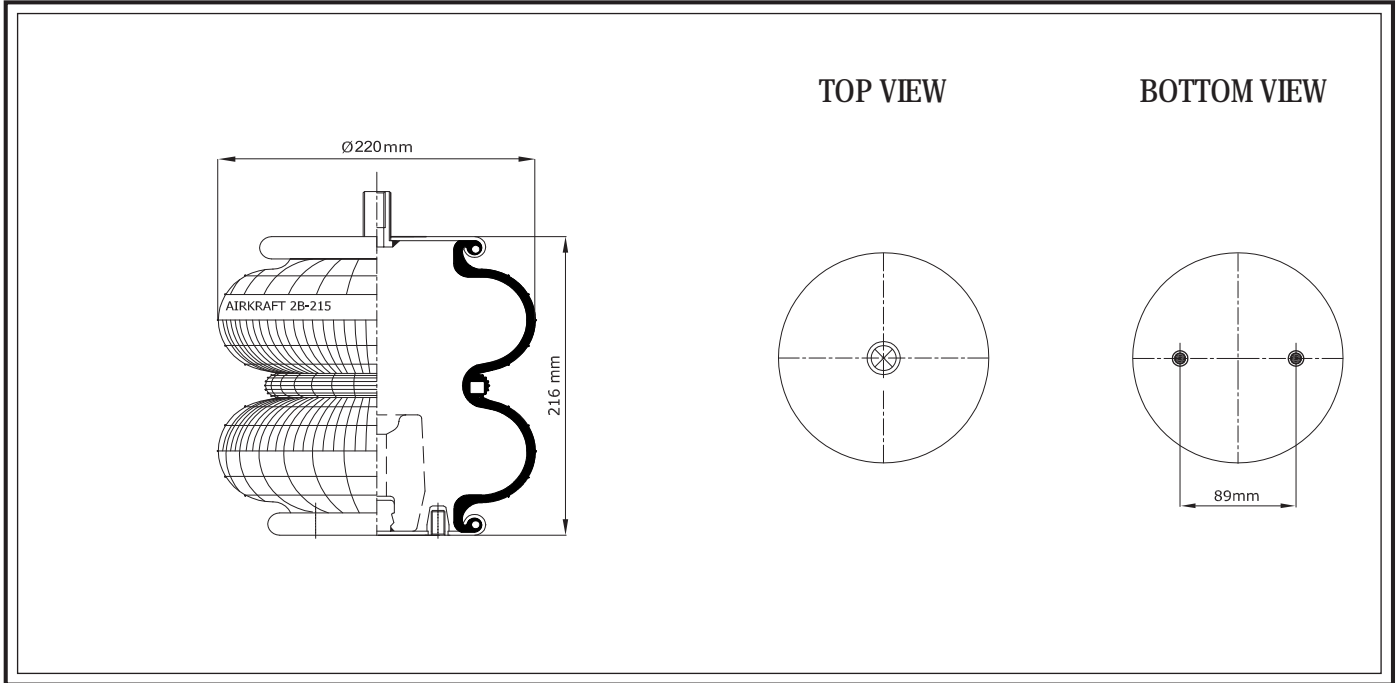

REFERENCE	ORDER NO	DESCRIPTION	⊗
114005	11120175	Rubber bellow only	
113015	11120013	Bottom plate Blind nuts M10,Bumper (90mm)	M20X1.5-M12X1.5

Reference	Order No	ADAPTABLE CROSS	Reference	Order No	ADAPTABLE CROSS
114005	11120175	CONTITECH FS 70-7 60512			
113015	11120013	PHOENIX SP 2B 12R-12			
		Truck in Turkey			
		HENDRICKSON HS 507907/P