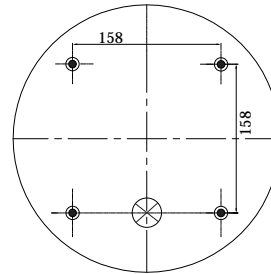

STYLE 2B-355/HYD

www.airkraft.com.tr

TOP VIEW

BOTTOM VIEW

REFERENCE	ORDER NO	DESCRIPTION	⊗
Two Ply Bellows			
113460	11120105	Top/bottom plate M8 (Blind nuts)	G 1/4
113454	11120102		
113464	11120107		
High Strength Bellows			
114452	11120163	Rubber bellow only	
113461	11120106		
113452	11120100		
113498	11120126		

Reference	Order No	ADAPTABLE CROSS	Reference	Order No	ADAPTABLE CROSS (High Strength Bellows)
113459	11120104		114452	11120163	FIRESTONE FLEX 205
113460	11120105	CONTITECH FD 530-22 61362			FIRESTONE W01 358 7929
		WEFORMA WBZ 600-E2	113461	11120106	FIRESTONE W01 358 7208
		BOSCH 822419065	113452	11120100	FIRESTONE W01-358 7224
		FESTO EB-385-230			CONTITECH FD 530-22 2682
113454	11120102	FIRESTONE 21T2 W01 358 7135			PIRELLI 1938
		CONTITECH FD 530-22 311	113498	11120126	FIRESTONE W01 358 7221
		GOODYEAR 2B 14-360/556 2 2 8554			
113464	11120107	HENDRICKSON 12514-014			
		FIRESTONE W01 358 7140			
		W01 681 7110			
		CONTITECH FD 530-22 316			
		GOODYEAR 2B14-359			
		HENDRICKSON 3184