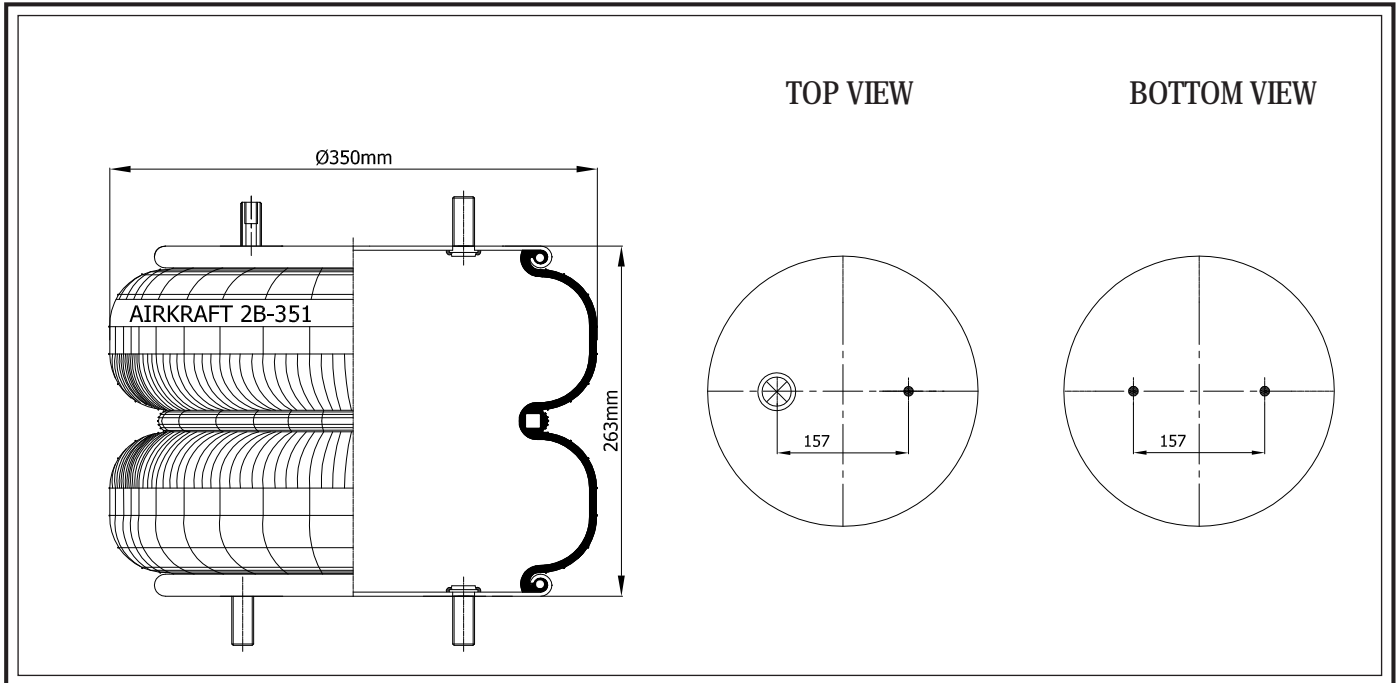

STYLE

2B - 351

www.airkraft.com.tr

REFERENCE	ORDER NO:	DESCRIPTION	⊗
113478	11120114		

Reference	Order No	ADAPTABLE CROSS		Reference	Order No	ADAPTABLE CROSS
113478	11120114	FIRESTONE	233-2 T2 095.0362			
		GOODYEAR	556 2 2 8647			
		GOODYEAR FLEX	556 2 3 8338