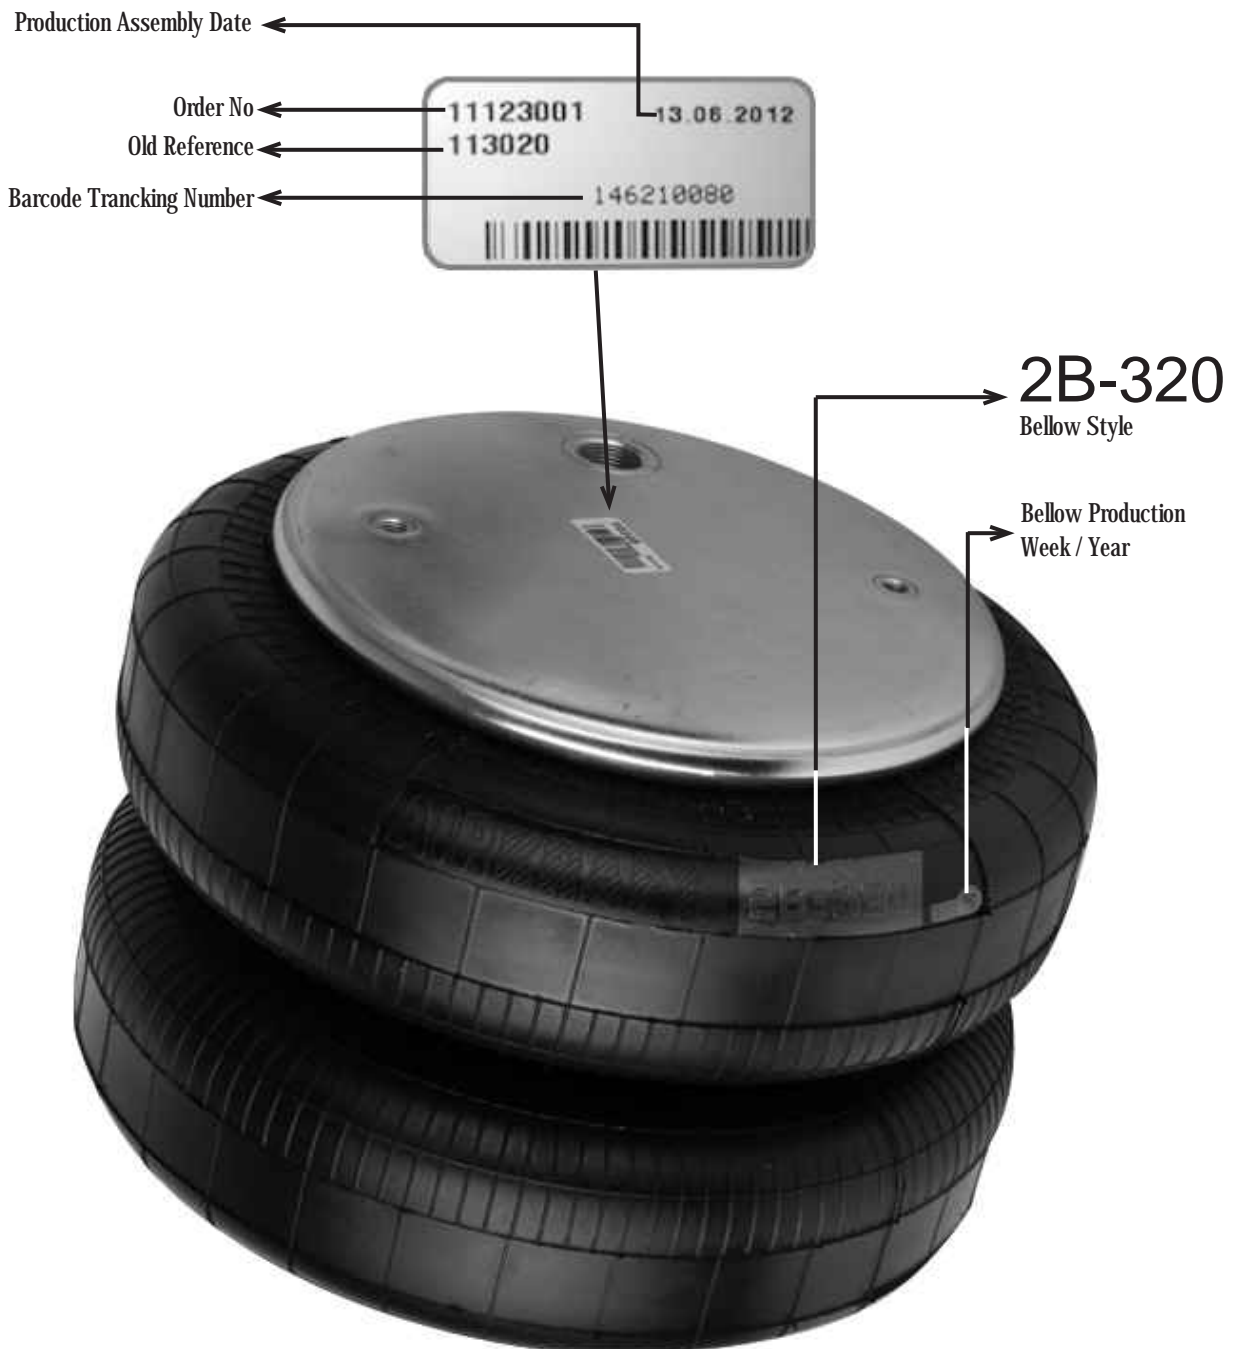

Style of the bellow used in product

Figurative 2B-220 product drawing

Previous reference replaced by order no

Master sap Reference to be used in transactions

TOP VIEW

BOTTOM VIEW

Figurative top / bottom view