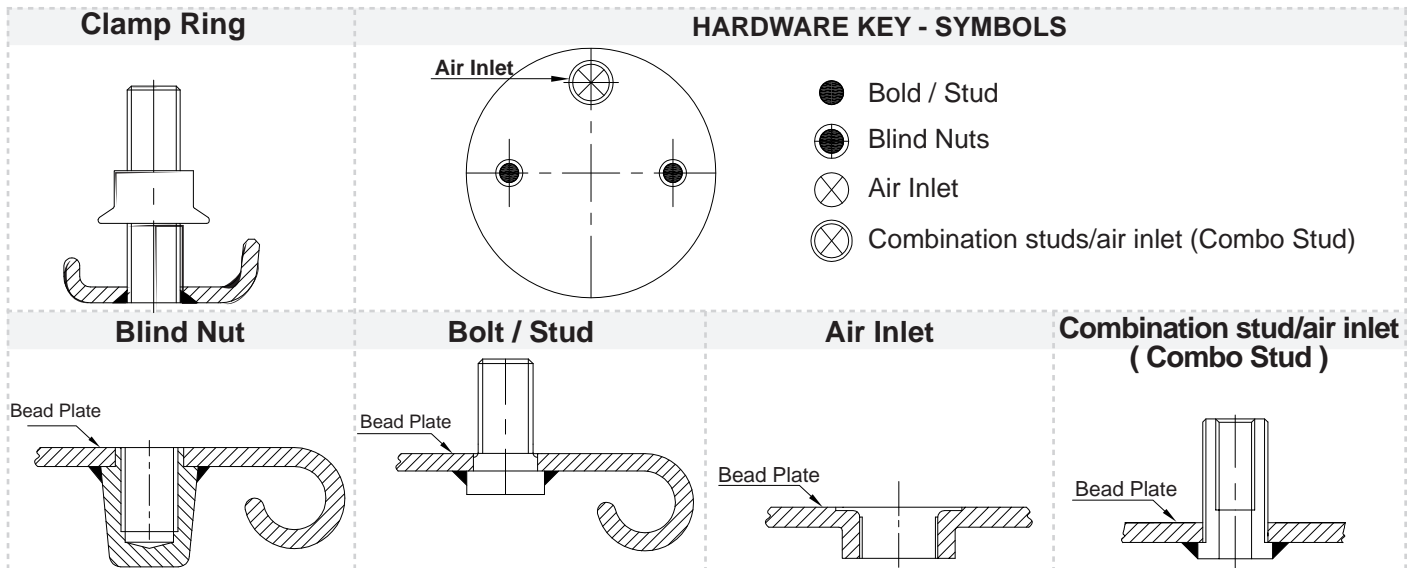

AIRKRAFT

CONVOLUTED AIRSPRINGS COMPONENTS

All data in this catalogue are informational. Air Otomotiv does not warrant the correctness or the completeness of these information and has the right to apply changes when necessary, without notice. A.I.R. Süspansiyon 2014 All rights reserved