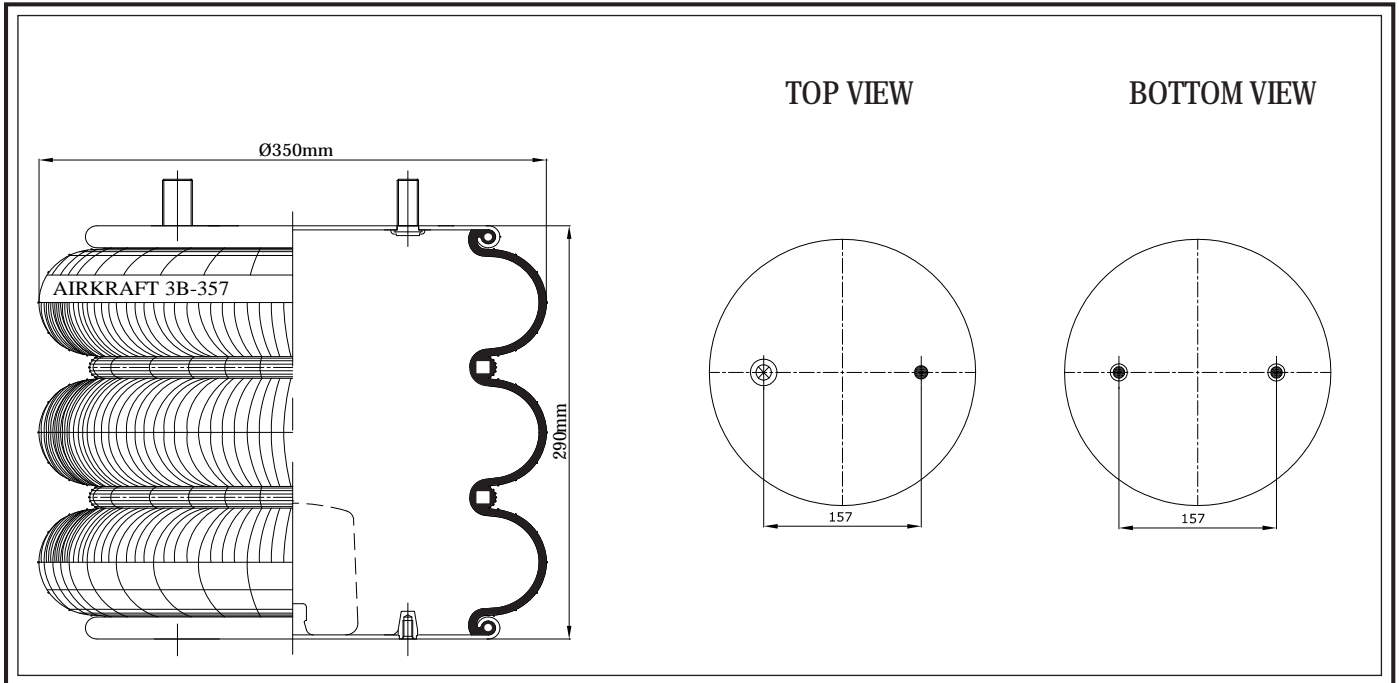

STYLE

3B - 357

www.airkraft.com.tr

REFERENCE	ORDER NO:	DESCRIPTION	⊗
116051	11140063	Rubber bellow only	
115066	11140086		

Reference	Order No	ADAPTABLE CROSS		Reference	Order No	ADAPTABLE CROSS	
116051	11140063	CONTITECH	FT 530-35	115066	11140086	FIRESTONE	W01-358-7850
		FIRESTONE	FLEX 333			CONTITECH	FT 530-35 441
						GOODYEAR	3B14-370 / 452