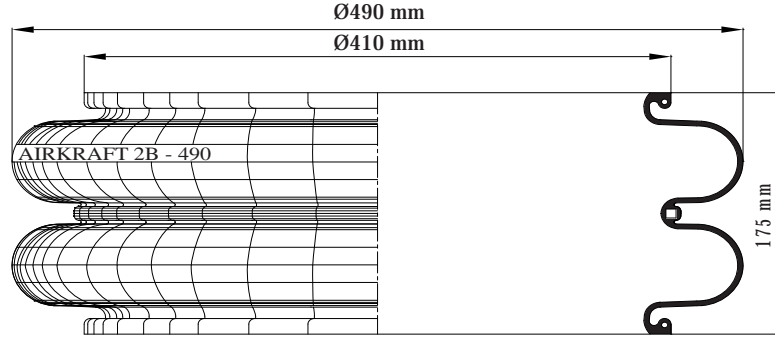

STYLE

2B - 490

www.airkraft.com.tr

REFERENCE	ORDER NO:	DESCRIPTION
	11120171	

Reference	Order No	ADAPTABLE CROSS	Reference	Order No	ADAPTABLE CROSS
	11120171	FIRESTONE 203			
		GOODYEAR 556 2 3 8203			
		FIRESTONE 095.0358