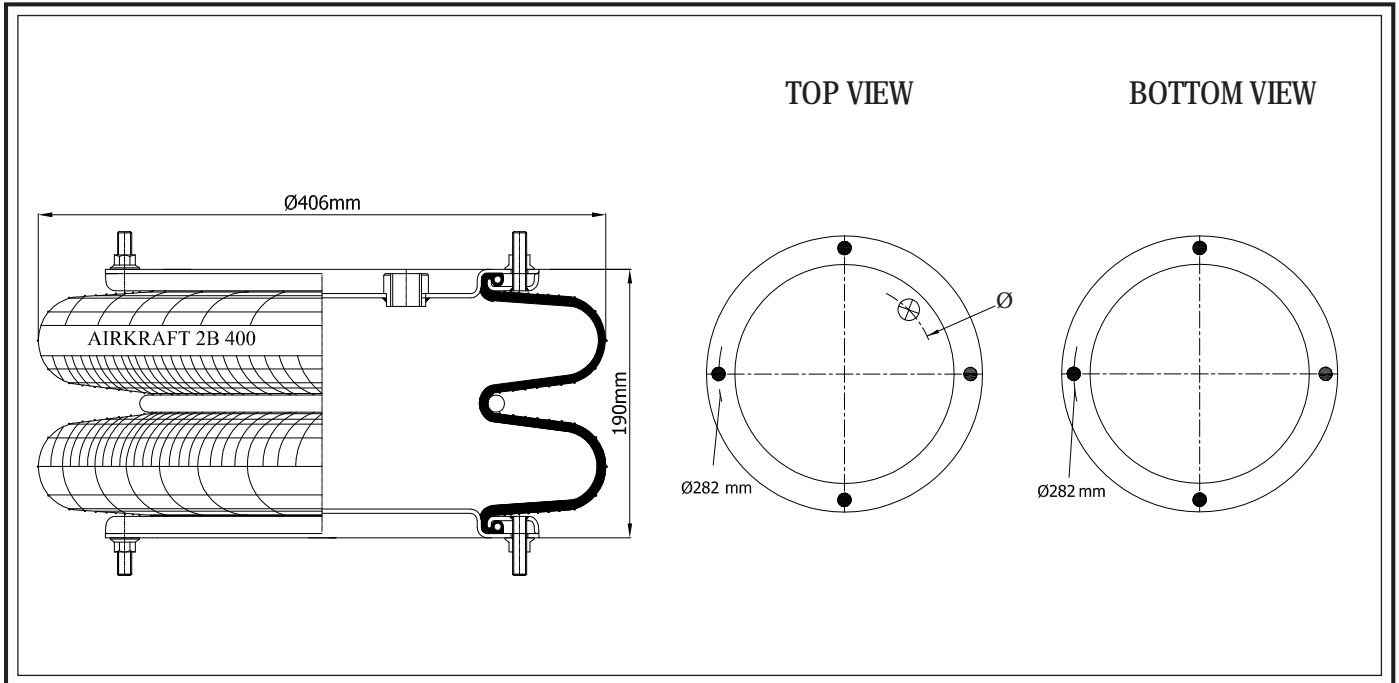

STYLE

2B - 400

www.airkraft.com.tr

REFERENCE	ORDER NO.	DESCRIPTION	⊗	∅
Two Ply Bellows				
114400	11120159	Rubber bellow only		
113403	11120085	Top/Bottom plate M10 (bolts)	M22X1,5	center
113404	11120086	Top/Bottom plate M10 (bolts)	M22X1,5	170mm
113405	11120087	Top/Bottom side only clamp ring M10		
113408	11120090	Top/Bottom plate M10 (bolts)	RP1/2	center
113409	11120091	Top/Bottom plate M10 (bolts)	RP1/2	170mm

Reference	Order No	ADAPTABLE CROSS		Reference	Order No	ADAPTABLE CROSS	
114400	11120159	DUNLOP (FR)	SP 1194 / 1998	113405	11120087		
113403	11120085	DUNLOP(FR)	16" x 2 SP 2340	113408	11120090	DUNLOP(FR)	16" x 2 SP 1557
113404	11120086	DUNLOP(FR)	16" x 2	113409	11120091