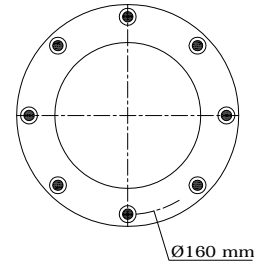

STYLE

2B - 220

www.airkraft.com.tr

TOP & BOTTOM VIEW

REFERENCE	ORDER NO	DESCRIPTION
114001	11120143	Rubber bellow only
113006	11120006	Top/Bottom side Flange (Steel) 4xM8
113546	11120135	

Reference	Order No	ADAPTABLE CROSS	Reference	Order No	ADAPTABLE CROSS
114001	11120143	FIRESTONE FLEX 20	113006	11120006	
		FIRESTONE W01-358-0138	113546	11120135	FIRESTONE 095.0023
		PHOENIX 2B 12R			GOODYEAR 556 2 2 8425
		PIRELLI T20 86600			
		CONTITECH FD 200-19 S / 895 N			
		GOODYEAR 2B9-200- 578 9 2 3202