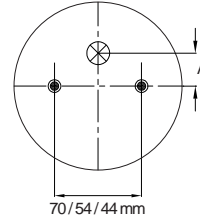

STYLE

1B - 190

www.airkraft.com.tr

TOP VIEW

BOTTOM VIEW

REFERENCE	ORDER NO	DESCRIPTION	⊗	A
112004	11101015	Rubber bellow only		
111003	11101003	Top/bottom plate M8 (Blind nuts),assembly axis 70mm	G3/4	center
111005	11101005	Top/bottom plate M8 (Blind nuts),assembly axis 70mm	G1/4	center
111013	11101008	Top/bottom plate M8 (Blind nuts),assembly axis 54mm	G1/4	26 mm
111015	11101009			