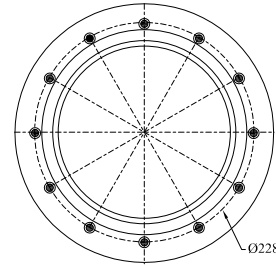

STYLE

3B - 310

www.aircraft.com.tr

TOP & BOTTOM VIEW

REFERENCE	ORDER NO	DESCRIPTION
116008	11140062	Rubber bellow only
115086	11140036	

Reference	Order No	ADAPTABLE CROSS		Reference	Order No	ADAPTABLE CROSS	
116008	11140062	FIRESTONE	38R/38D	115086	11140036	FIRESTONE	095.0154
		FIRESTONE	095.0047			GOODYEAR	556 3 2 8534
		GOODYEAR FLEX	556 3 3 8334				
			578 93 3 100