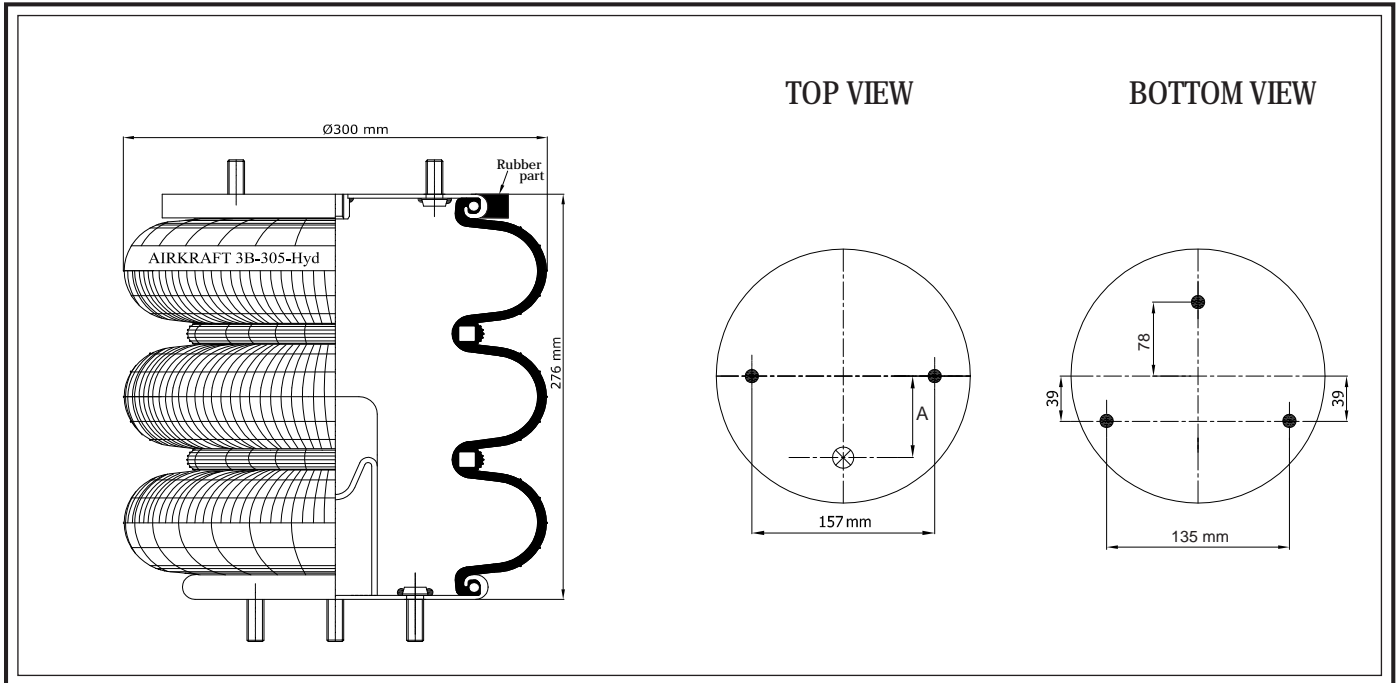

STYLE

3B - 305HYD

www.airkraft.com.tr

REFERENCE	ORDER NO	DESCRIPTION	⊗	A
		High Strength Bellows		
115021	11140014	Top/Bottom plate M12 (bolts), Bumper(120mm)	M12X1.5	73mm

Reference	Order No	ADAPTABLE CROSS	Reference	Order No	ADAPTABLE CROSS
115021	11140014	BMC 57RS3066424