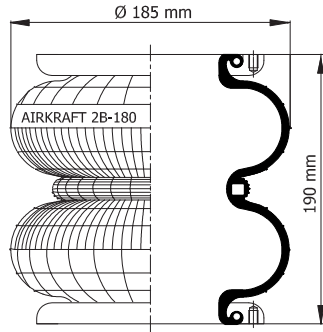

TOP & BOTTOM VIEW

REFERENCE	ORDER NO.	DESCRIPTION
114050	11120145	Rubber bellow only
113055	11120024	Top/Bottom side Flange (Steel) M6
113064	11120174	Top/Bottom side Flange (Steel) M8

Reference	Order No	ADAPTABLE CROSS	Reference	Order No	ADAPTABLE CROSS
114050	11120145	CONTITECH 603N	113064	11120174	
		FIRESTONE FLEX 26			
		FIRESTONE W01 358 0142			
		PIRELLI 26			
		PHOENIX 2 B 07 R			
113055	11120024