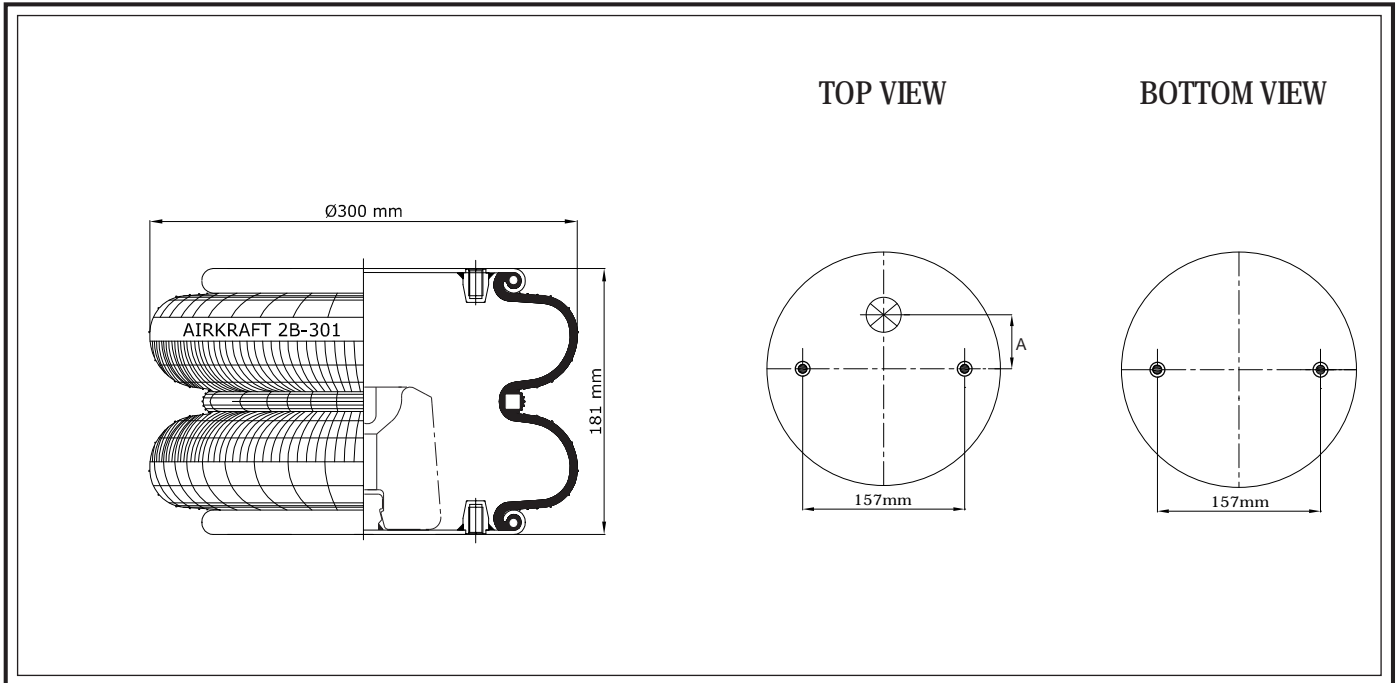

REFERENCE	ORDER NO:		⊗	A
114301	11120154	Rubber bellow only		
113306	11120049	Top/bottom plate M8 (Blind nuts)	G1	66 mm
113307	11120050	Top/bottom plate M8 (Blind nuts)	G1/2	66 mm
113310	11120053	Top/bottom plate M12 (Blind nuts)	G3/4	73 mm
113312	11120055	Top/bottom plate M10 (Blind nuts)	RP 1/4	73 mm
113313	11120056	Top/bottom plate M8 (Blind nuts)	RP 1/4	73 mm
113314	11120057	Top/bottom plate M8 (Blind nuts)	G1/4	66 mm
113477	11120113			

Reference	Order No	ADAPTABLE CROSS		Reference	Order No	ADAPTABLE CROSS	
114301	11120154	FIRESTONE FLEX	22	113307	11120050		
		FIRESTONE	W01 358 0226	113310	11120053	PHOENIX	SP 2B 22R
			95.0037	113312	11120055	DUNLOP(FR)	12"x2 S 12201
			95.0082	113313	11120056	CONTITECH	FD 330-22 / 60031
		PIRELLI	T22 88544			PHOENIX	SP 2B 22R
		GOODYEAR	556 2 3 8210			WEFORMA	WBZ 500-E2
		PHOENIX	2B 22R			BOSCH	822419064
113306	11120049	CONTITECH	FD 330-22			FESTO EB-325-215	
			2682 060000	113314	11120057	WEFORMA	WBZ 500-E2
		WEFORMA	WBZ 500-E1	113477	11120113	FIRESTONE	22T3 / 095 .0257
		BOSCH	822419044			GOODYEAR	556 2 2 8442