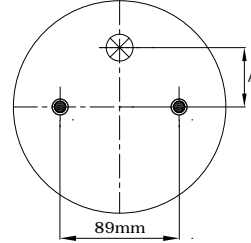

STYLE

2B - 225

www.airkraft.com.tr

TOP VIEW

BOTTOM VIEW

REFERENCE	ORDER NO:	DESCRIPTION	⊗	A
113011	11120010	Top/bottom plate M10 (Blind nuts)	1/4NPT	44,4mm
113038	11120020	Top/bottom plate M10 (Blind nuts),	M14X1,5	44,4mm
113476	11120112	Top/bottom plate M10 (Blind nuts),	M12X1,5	44,4mm