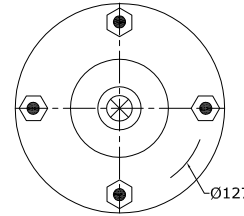

REFERENCE	ORDER NO.	DESCRIPTION	⊗
114053	11120147	Rubber bellow only	
113070	11120031	Top side only clamp rings M10 (Bolts), Bottom side only clamp rings M8 (Nuts)	
113071	11120032	Top plate M10 (Bolts), bottom plate M8 (Nuts)	G 1/2
113072	11120033	Top/Bottom side only clamp rings M10 (Bolts)	
113073	11120034	Top/Bottom plate M10 (Bolts)	G 1/2

Reference	Order No	ADAPTABLE CROSS		Reference	Order No	ADAPTABLE CROSS	
114053	11120147	DUNLOP	6"x2 SP 917	113072	11120033	DUNLOP	6"x2
113070	11120031	DUNLOP	6"x2	113073	11120034	DUNLOP	6"x2 SP 1482
113071	11120032	DUNLOP	DB 06219