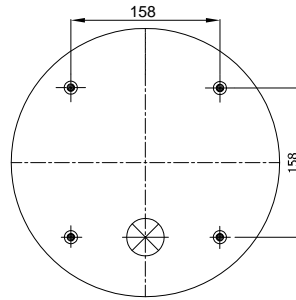

REFERENCE	ORDER NO.	DESCRIPTION	⊗
114451	11120162	Rubber bellow only	
113451	11120099	Top/bottom plate M8 (Blind nuts)	G3/4

Reference	Order No.	ADAPTABLE CROSS		Reference	Order No.	ADAPTABLE CROSS (High Strength Bellows)	
114451	11120162	PHOENIX	2 B 34 RB	113451	11120099	PHOENIX	SP 2 B 34 RB