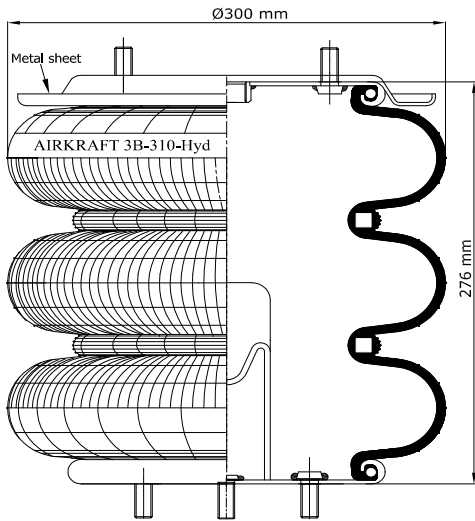

STYLE 3B - 310HYD

www.airkraft.com.tr

Top View

Bottom View