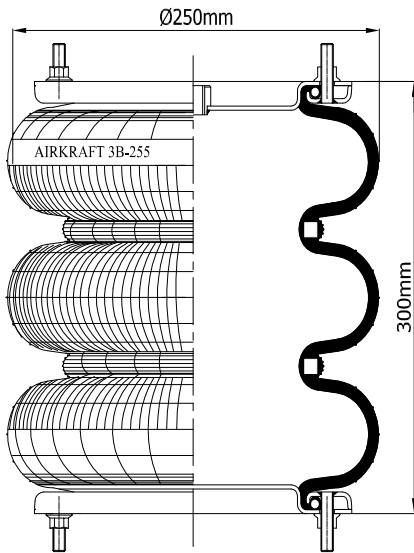

STYLE

3B - 255

www.airkraft.com.tr

Top View

Bottom View