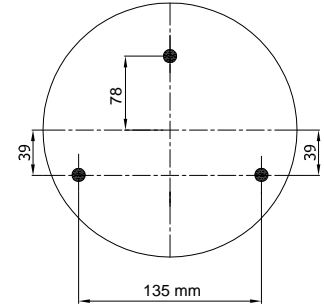

STYLE

3B - 305HYD

www.airkraft.com.tr

Top View

Bottom View

REFERENCE	ORDER NO	DESCRIPTION	⊗	A
		High Strength Bellows		
115021	11140014	Top/Bottom plate M12 (bolts), Bumper(120mm)	M12X1.5	73mm

Reference	Order No	ADAPTABLE CROSS	Reference	Order No	ADAPTABLE CROSS
115021	11140014	BMC 57RS3066424