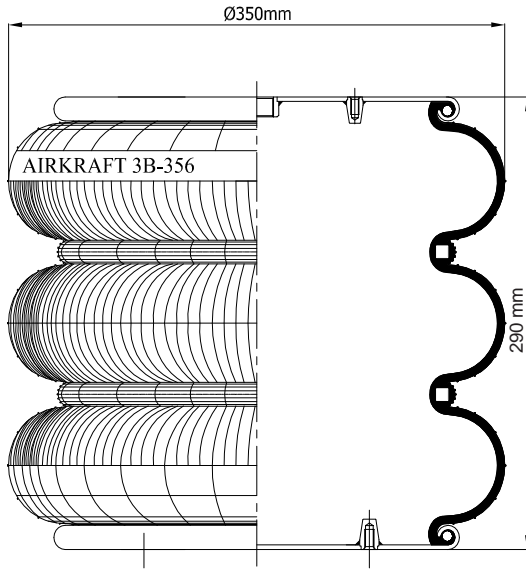

Top View

Bottom View