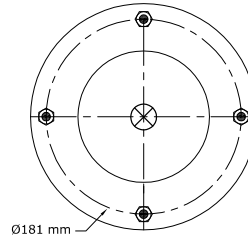

REFERENCE	ORDER NO:	DESCRIPTION	⊗
114100	11120149	Rubber bellow only	
113100	11120038	Top/bottom plate M10 (bolts)	RP 1/2
113101	11120039	Top/Bottom side only clamp ring M10 (bolts)	
113103	11120040	Top/bottom plate M10(bolts)	M22X1.5

Reference	Order No	ADAPTABLE CROSS		Reference	Order No	ADAPTABLE CROSS	
114100	11120149	FIRESTONE	W01 095 0175	113101	11120039	DUNLOP(FR)	SP 1003 (10"x2)
		CONTITECH	FD 210-22 S	113103	11120040		
		DUNLOP(FR)	10"x2 SP 920				
113100	11120038	CONTITECH	FD 210-22 1/2 M10				
		DUNLOP(FR)	SP 1538 (10"x2)				
		WEFORMA	WBZ-G 450				
		NORGREN	M/31102 (10"x2)