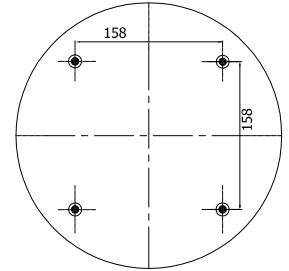

Top View

Bottom View

REFERENCE	ORDER NO:	DESCRIPTION	⊗
113507	11120132		

Reference	Order No	ADAPTABLE CROSS		Reference	Order No	ADAPTABLE CROSS
113507	11120132	FIRESTONE	233-2 T2 095.0508			
		GOODYEAR	556 2 2 8725			
		GOODYEAR FLEX	556 2 3 8338