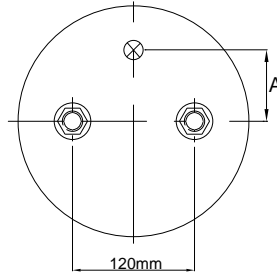

STYLE

2B - 301

www.airkraft.com.tr

Top View

Bottom View

REFERENCE	ORDER NO	DESCRIPTION	AIR INLET (Top Plate)	A	AIR INLET (Bottom Plate)
			⊗	A	⊗
114301	11120154	Rubber bellow only			
113556	11120142				

Reference	Order No	ADAPTABLE CROSS		Reference	Order No	ADAPTABLE CROSS	
114301	11120154	FIRESTONE FLEX	22	113556	11120142	PHOENIX	SP 2B 22-R1 51666
		FIRESTONE	W01 358 0226				
			95.0037				
			95.0082				
		PIRELLI	T22 88544				
		GOODYEAR	556 2 3 8210				
		PHOENIX	2B 22R