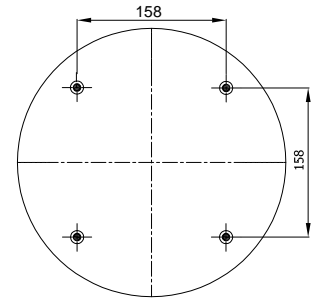

REFERENCE	ORDER NO.	DESCRIPTION	⊗
114451	11120162	Rubber bellow only	
113451	11120099	Top/bottom plate M8 (Blind nuts)	G3/4

Reference	Order No.	ADAPTABLE CROSS		Reference	Order No.	ADAPTABLE CROSS (High Strength Bellows)	
114451	11120162	PHOENIX	2 B 34 RB	113451	11120099	PHOENIX	SP 2 B 34 RB