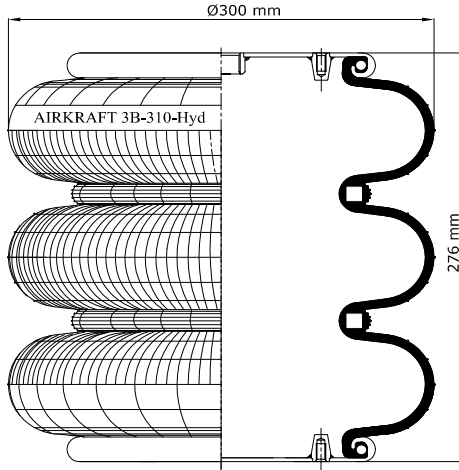

Top View

Bottom View

REFERENCE	ORDER NO.	DESCRIPTION	⊗	A
High Strength Bellows				
116004	11140060	Rubber bellow only		
115009	11140006	Top Plate M12 (36mm Bolts)(Assembly axis 158mm) ,Bottom plate M14 (60mm Bolts)(Assembly axis 158mm)	M16X1.5	73 mm
115010	11140007	Top Plate Combostudand M12 blindnut(Assembly axis 157 mm), Bottom plate M12 Bolts (Assembly axis 157 mm) , Bumper(112mm)	M20X1.5-M12X1.5	
115024	11140016	Top/bottom plate M8 (Blind nuts), Assembly axis 157 mm	G1	66 mm
115082	11140075	Top/bottom plate M8 (Blind nuts) Assembly axis 157mm	G 3/4	73 mm
115028	11140018	Top Plate M12 (36mm Bolts), Bottom plate M14 (60mm Bolts), Bumper(120mm)	M16x1.5	73 mm
115029	11140019	Top/Bottom Plates M12 (36mm Bolts), Assembly axis 157mm	M16x1.5	73 mm
115030	11140020	Top Plate M12 (Bolts), Bottom plate M14 (60mm Bolts), Assembly axis 157mm	M16x1.5	73 mm
115032	11140022	Top/bottom plate M8 (Blind nuts), Assembly axis 157mm	G1/4	73 mm