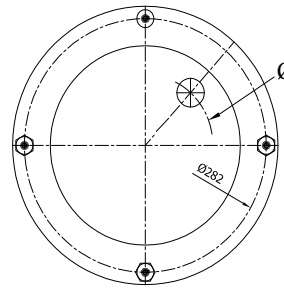

REFERENCE	ORDER NO	DESCRIPTION	⊗	∅
		High Strength Bellows		
116101	11140066	Rubber bellow only		
115100	11140038	Top/Bottom plate 8x M10 (bolts)	M22X1,5	center
115101	11140039	Top/Bottom plate 8xM10 (bolts)	M22X1,5	170 mm
115102	11140040	Top/Bottom side only clamp ring 8xM10		
115106	11140044	Top/Bottom plate 8xM10 (bolts)	Rp 1/2	center
115107	11140045	Top/Bottom plate 8xM10 (bolts)	Rp 1/2	170 mm
115110	11140048	Top/Bottom side only clamp ring 4XM10 Bolts		
115111	11140049	Top/Bottom plate 4XM10 (bolts)	Rp 1/2	center
115113	11140050	Top/Bottom side only clamp ring 12XM8 bolts		

Reference	Order No	ADAPTABLE CROSS		Reference	Order No	ADAPTABLE CROSS	
116101	11140066	CONTITECH	FT 614-36 S	115110	11140048	CONTITECH	FT 614-36 S
		DUNLOP(FR)	SP 2007 RE			DUNLOP(FR)	SP 2169 RE
115100	11140038	CONTITECH	FT 614-36 S	115111	11140049	CONTITECH	FT 614-36 S
		DUNLOP(FR)	14"½ x 3 RE			DUNLOP(FR)	SP 2526 RE
115101	11140039	CONTITECH	FT 614-36 S	115113	11140050	CONTITECH	FT 614-36 S
		DUNLOP(FR)	14"½ x 3 RE			DUNLOP(FR)	SP 2169 RE
115102	11140040	CONTITECH	FT 614-36 S				
		DUNLOP(FR)	14"½ x 3 RE				
115106	11140044	CONTITECH	FT 614-36 S				
		DUNLOP(FR)	SP 2008 RE				
115107	11140045	CONTITECH	FT 614-36 S				
		DUNLOP(FR)	14"½ x 3 RE