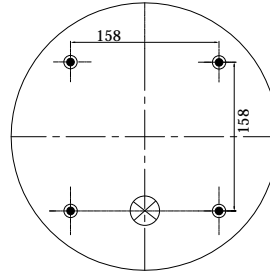

STYLE 2B-355/HYD

www.airkraft.com.tr

Top View

Bottom View

REFERENCE	ORDER NO	DESCRIPTION	⊗
Two Ply Bellows			
113460	11120105	Top/bottom plate M8 (Blind nuts)	G 1/4
113454	11120102		
113464	11120107		
High Strength Bellows			
114452	11120163	Rubber bellow only	
113461	11120106		
113452	11120100		
113498	11120126		

Reference	Order No	ADAPTABLE CROSS	Reference	Order No	ADAPTABLE CROSS (High Strength Bellows)
113459	11120104		114452	11120163	FIRESTONE FLEX 205
113460	11120105	CONTITECH FD 530-22 61362			FIRESTONE W01 358 7929
		WEFORMA WBZ 600-E2	113461	11120106	FIRESTONE W01 358 7208
		BOSCH 822419065	113452	11120100	FIRESTONE W01-358 7224
		FESTO EB-385-230			CONTITECH FD 530-22 2682
					PIRELLI 1938
113454	11120102	FIRESTONE 21T2 W01 358 7135	113498	11120126	FIRESTONE W01 358 7221
		CONTITECH FD 530-22 311			
		GOODYEAR 2B 14-360/556 2 2 8554			
113464	11120107	HENDRICKSON 12514-014			
		FIRESTONE W01 358 7140			
		W01 681 7110			
		CONTITECH FD 530-22 316			
		GOODYEAR 2B14-359			
		HENDRICKSON 3184