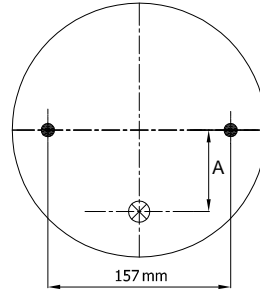

STYLE

3B - 305HYD

www.airkraft.com.tr

Top View

Bottom View

REFERENCE	ORDER NO	DESCRIPTION	⊗	A
		High Strength Bellows		
115021	11140014	Top/Bottom plate M12 (bolts), Bumper(120mm)	M12X1.5	73mm

Reference	Order No	ADAPTABLE CROSS	Reference	Order No	ADAPTABLE CROSS
115021	11140014	BMC 57RS3066424