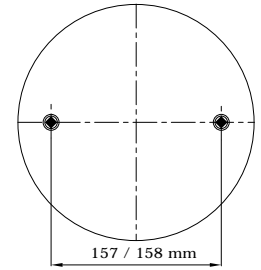

Top View

Bottom View

REFERENCE	ORDER NO.	DESCRIPTION	⊗	A
High Strength Bellows				
116004	11140060	Rubber bellow only		
115009	11140006	Top Plate M12 (36mm Bolts)(Assembly axis 158mm) ,Bottom plate M14 (60mm Bolts)(Assembly axis 158mm)	M16X1.5	73 mm
115010	11140007	Top Plate Combostudand M12 blindnut(Assembly axis 157 mm), Bottom plate M12 Bolts (Assembly axis 157 mm) , Bumper(112mm)	M20X1.5-M12X1.5	
115024	11140016	Top/bottom plate M8 (Blind nuts), Assembly axis 157 mm	G1	66 mm
115082	11140075	Top/bottom plate M8 (Blind nuts) Assembly axis 157mm	G 3/4	73 mm
115028	11140018	Top Plate M12 (36mm Bolts), Bottom plate M14 (60mm Bolts), Bumper(120mm)	M16x1.5	73 mm
115029	11140019	Top/Bottom Plates M12 (36mm Bolts), Assembly axis 157mm	M16x1.5	73 mm
115030	11140020	Top Plate M12 (Bolts), Bottom plate M14 (60mm Bolts), Assembly axis 157mm	M16x1.5	73 mm
115032	11140022	Top/bottom plate M8 (Blind nuts), Assembly axis 157mm	G1/4	73 mm

Reference	Order No.	ADAPTABLE CROSS		Reference	Order No.	ADAPTABLE CROSS			
116004	11140060	CONTITECH	FT 330-29 S	115028	11140018	GART	271.3.298 (T271/S)		
		FIRESTONE	38			CF GOMMA	322 BB 204413		
115009	11140006	PIRELLI	322 BB-93410	115029	11140019	GART	271.3.298 / 2		
		DUNLOP	12"X3 RE NB SP 12350			CF GOMMA	322 BB 204450		
115010	11140007	FIRESTONE	W01 M58 8017	115030	11140020	PIRELLI	93410 322 B.B		
		DUNLOP	S 12302 (12"x3 NB)			115032	11140022	CONTITECH	FT 330-29 61831
115024	11140016	CONTITECH	FT 330-29 61830			WEFORMA	WBD 500-E2		
		WEFORMA	WBD 500-E1\			BOSCH	822419081		
115082	11140075	NORGREN	PM/31123(12"x3)