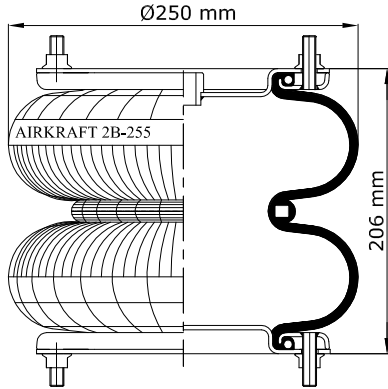

## 2B - 255

www.airkraft.com.tr

Top View

Bottom View

REFERENCE	ORDER NO:	DESCRIPTION	⊗
114100	11120149	Rubber bellow only	
113100	11120038	Top/bottom plate M10 (bolts)	RP 1/2
113101	11120039	Top/Bottom side only clamp ring M10 (bolts)	
113103	11120040	Top/bottom plate M10(bolts)	M22X1.5