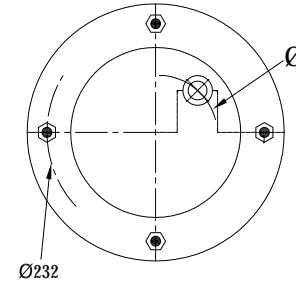

STYLE

2B - 350

www.airkraft.com.tr

Top View

Bottom View

REFERENCE	ORDER NO	DESCRIPTION	⊗	∅
114304	11120156	Rubber bellow only		
113330	11120062	Top/Bottom plate M10 (bolts)	M16x1,5	120mm

Reference	Order No	ADAPTABLE CROSS	Reference	Order No	ADAPTABLE CROSS
114304	11120156	DUNLOP(FR) SP 2770	113330	11120062	DUNLOP(FR) SP 2782 NB