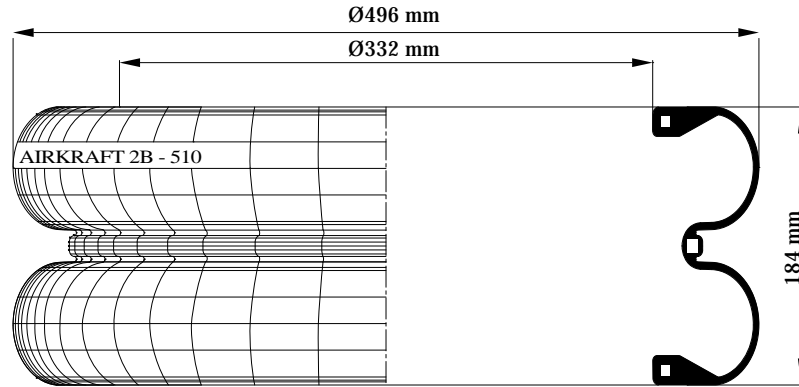

REFERENCE	ORDER NO:	DESCRIPTION
	11120167	

Reference	Order No	ADAPTABLE CROSS	Reference	Order No	ADAPTABLE CROSS
11120167	GOODYEAR	556 2 3 8064			
	JARFLEX	6.13