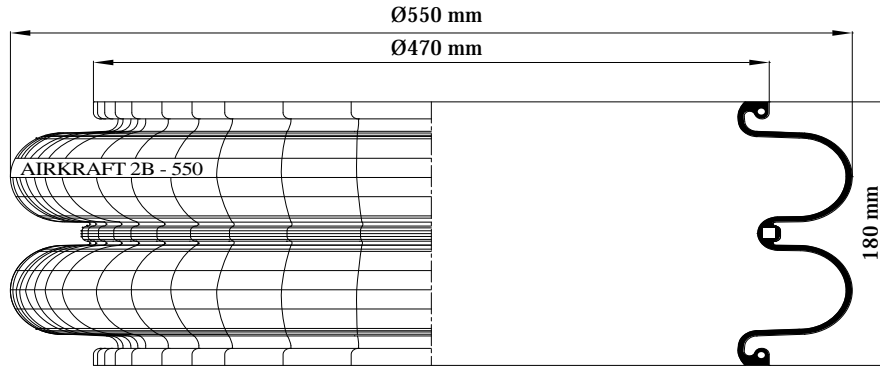

## 2B - 530

www.airkraft.com.tr

REFERENCE	ORDER NO	DESCRIPTION
	11120166	

Reference	Order No	ADAPTABLE CROSS	Reference	Order No	ADAPTABLE CROSS
11120166	GOODYEAR	556 2 3 8083			
	JARFLEX	7.14			

REFERENCE	ORDER NO:	DESCRIPTION
	11120172	