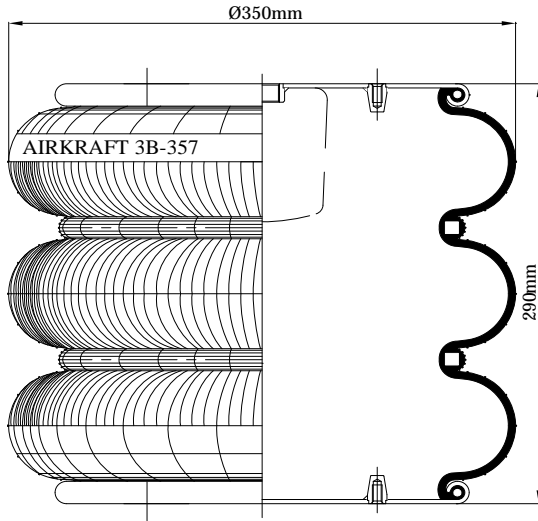

Top View

Bottom View

REFERENCE	ORDER NO.	DESCRIPTION	⊗
116051	11140063	Rubber bellow only	
115067	11140079		
115063	11140080		
115038	11140024		
115039	11140025		
115049	11140081	Top/bottom plate M8 (Blind nuts)	G1
115050	11140082	Top/bottom plate M8 (Blind nuts)	G1/4
115068	11140033		
115065	11140083		
115064	11140084		
115069	11140085		

Reference	Order No.	ADAPTABLE CROSS		Reference	Order No.	ADAPTABLE CROSS	
116051	11140063	CONTITECH	FT 530-35	115068	11140033	FIRESTONE	W01-358-7855
		FIRESTONE FLEX	333			CONTITECH	FT 530-35 522
115067	11140079	FIRESTONE	W01-358-7845	115065	11140083	FIRESTONE	W01-358-7848
		CONTITECH	FT 530-35 521			CONTITECH	FT 530-35 439
115063	11140080	FIRESTONE	W01-358-7838			GOODYEAR	3B14-360
		CONTITECH	FT 530-35 436	115064	11140084	FIRESTONE	W01-358-7839
		GOODYEAR	3B14-356			CONTITECH	FT 530-35 437
115038	11140024					GOODYEAR	3B14-359 / 444
115039	11140025			115069	11140085	FIRESTONE	W01-358-7853
115049	11140081					CONTITECH	FT 530-35 537
115050	11140082