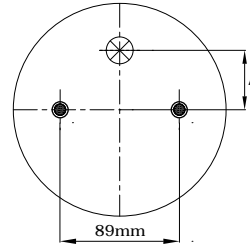

Bottom View