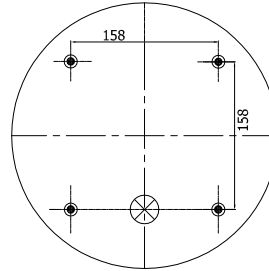

Top View

Bottom View

REFERENCE	ORDER NO:	DESCRIPTION	⊗
113507	11120132		

Reference	Order No	ADAPTABLE CROSS		Reference	Order No	ADAPTABLE CROSS
113507	11120132	FIRESTONE	233-2 T2 095.0508			
		GOODYEAR	556 2 2 8725			
		GOODYEAR FLEX	556 2 3 8338