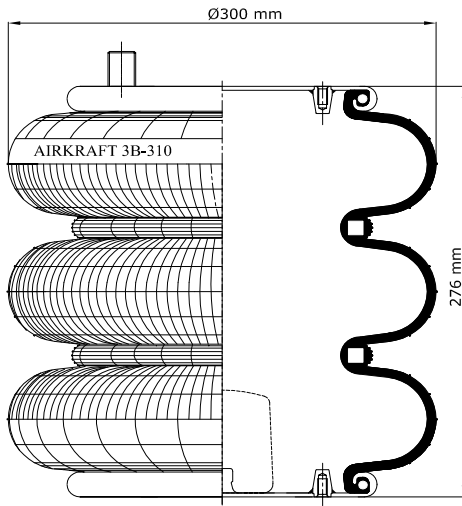

STYLE

3B - 310

www.airkraft.com.tr

Top View

Bottom View

REFERENCE	ORDER NO	DESCRIPTION	⊗
115037	11140071		
115036	11140072		

Reference	Order No	ADAPTABLE CROSS		Reference	Order No	ADAPTABLE CROSS	
115037	11140071	FIRESTONE	W01-358-7996	115036	11140072	FIRESTONE	W01 358 8016
		CONTITECH	FT 330-29 520 / 723			CONTITECH	FT 330-29 433
		GOODYEAR	3B12-335