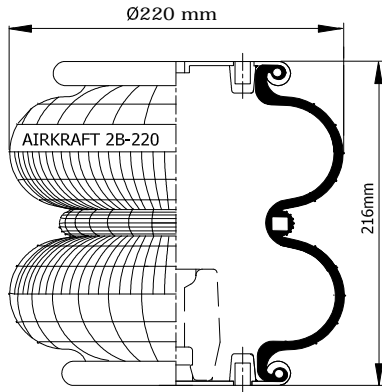

Top View

Bottom View

REFERENCE	ORDER NO.	DESCRIPTION	⊗	A
114001	11120143	Rubber bellow only		
113002	11120002	Top/bottom plate M10 (Blind nuts)	M12X1.5	44,4mm
113018	11120015	Top/bottom plate M10 (Blind nuts)	M14X1.5	44,4mm
113549	11120138	Top/bottom plate M10 (Blind nuts)	G1/4	44,4mm
113501	11120129			

Reference	Order No.	ADAPTABLE CROSS	Reference	Order No.	ADAPTABLE CROSS
114001	11120143	FIRESTONE FLEX 20	113018	11120015	
		FIRESTONE W01-358-0138	113549	11120138	PHOENIX 2B 12R-8
		PHOENIX 2B 12R	113501	11120129	FIRESTONE W01 358 6890
		PIRELLI T20 86600			CONTITECH FD 200-19 539
		CONTITECH FD 200-19 S / 895 N			
		GOODYEAR 2B9-200- 578 9 2 3202			
113002	11120002	FIRESTONE W01 M58 7894			
		CONTITECH FD 200-19 P04 895 N			
		PHOENIX 2B 12R-3			
		PIRELLI T20 86660			
		DUNLOP(FR) S09208			
		GOODYEAR 2B9-287			
		TAURUS KF 216