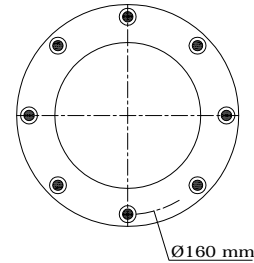

STYLE

2B - 220

www.airkraft.com.tr

Top & Bottom View

REFERENCE	ORDER NO.	DESCRIPTION
114001	11120143	Rubber bellow only
113006	11120006	Top/Bottom side Flange (Steel) 4xM8
113546	11120135	

Reference	Order No	ADAPTABLE CROSS	Reference	Order No	ADAPTABLE CROSS
114001	11120143	FIRESTONE FLEX 20	113006	11120006	
		FIRESTONE W01-358-0138	113546	11120135	FIRESTONE 095.0023
		PHOENIX 2B 12R			GOODYEAR 556 2 2 8425
		PIRELLI T20 86600			
		CONTITECH FD 200-19 S / 895 N			
		GOODYEAR 2B9-200- 578 9 2 3202