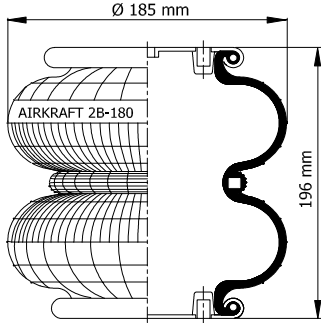

## 2B-180

www.airkraft.com.tr

Top View

Bottom View

REFERENCE	ORDER NO	DESCRIPTION	⊗	A
114050	11120145	Rubber bellow only		
113052	11120021	Top/Bottom plate M8 (blind nuts), assembly axis 54mm	G1/4	26mm
113053	11120022	Top/Bottom plate M8 (blind nuts), assembly axis 70mm	G3/4	center
113054	11120023	Top/Bottom plate M8 (blind nuts), assembly axis 70mm	G1/4	center
113067	11120029			
113068	11120030			