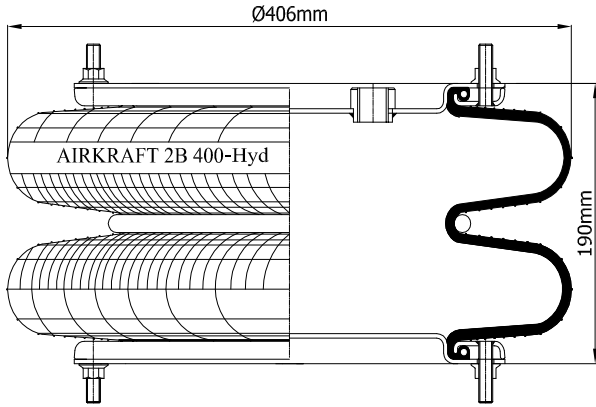

Top View

Bottom View

REFERENCE	ORDER NO:	DESCRIPTION	⊗	∅
		High Strength Bellows		
114401	11120160	Rubber bellow only		
113400	11120082	Top/Bottom plate 8xM10 (bolts)	M22X1,5	center
113401	11120083	Top/Bottom plate 8xM10 (bolts)	M22X1,5	170mm
113402	11120084	Top/Bottom side only clamp ring 8xM10		
113406	11120088	Top/Bottom plate 8xM10 (bolts)	RP1/2	center
113407	11120089	Top/Bottom plate 8xM10 (bolts)	RP1/2	170mm
113411	11120092	Top/Bottom side only clamp ring 4XM10 bolts		

Reference	Order No	ADAPTABLE CROSS		Reference	Order No	ADAPTABLE CROSS	
114401	11120160	DUNLOP(FR)	16" x 2 RE	113406	11120088	DUNLOP(FR)	16" x 2 RE
113400	11120082	DUNLOP(FR)	16" x 2 RE	113407	11120089	DUNLOP(FR)	16" x 2 RE
113401	11120083	DUNLOP(FR)	16" x 2 RE	113411	11120092		
113402	11120084	DUNLOP(FR)	16" x 2 RE