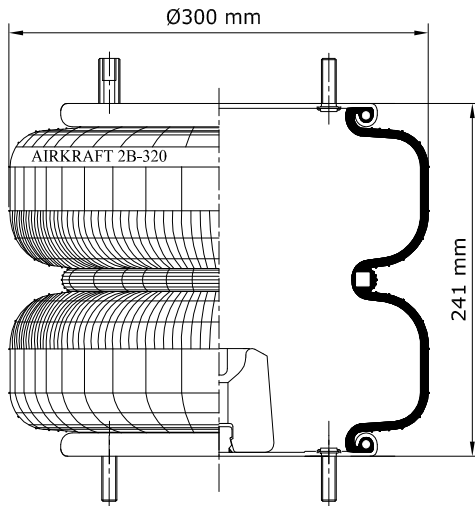

Top View

Bottom View

REFERENCE	ORDER NO.	DESCRIPTION	⊗
114302	11120155	Rubber bellow only	
113341	11120066		
113343	11120068		
113545	11120134		

Reference	Order No.	ADAPTABLE CROSS		Reference	Order No.	ADAPTABLE CROSS	
114302	11120155	FIRESTONE	W01 358 0259	113343	11120068	FIRESTONE	W01 358 7550
			22-1,5 / 095.0092			CONTITECH	FD 331-26 541
		GOODYEAR	556 2 3 8328			GOODYEAR	2B12-346
			578 92 3 310	113545	11120134	FIRESTONE FLEX	228-1,5
113341	11120066	FIRESTONE	W01 358 7555			FIRESTONE	W01 358 7636
		CONTITECH	FD 331-26 480				
		GOODYEAR	2B12-440