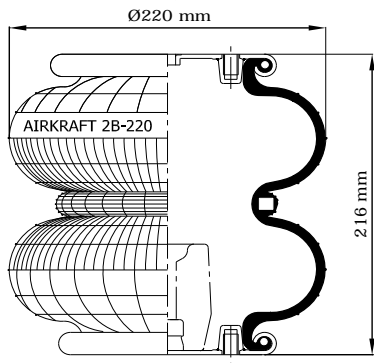

## 2B - 220

Style of the bellow used in product

www.airkraft.com.fr

Figurative 2B-220 product drawing

Figurative top / bottom view

Previous reference replaced by order no

Master sap Reference to be used in transactions