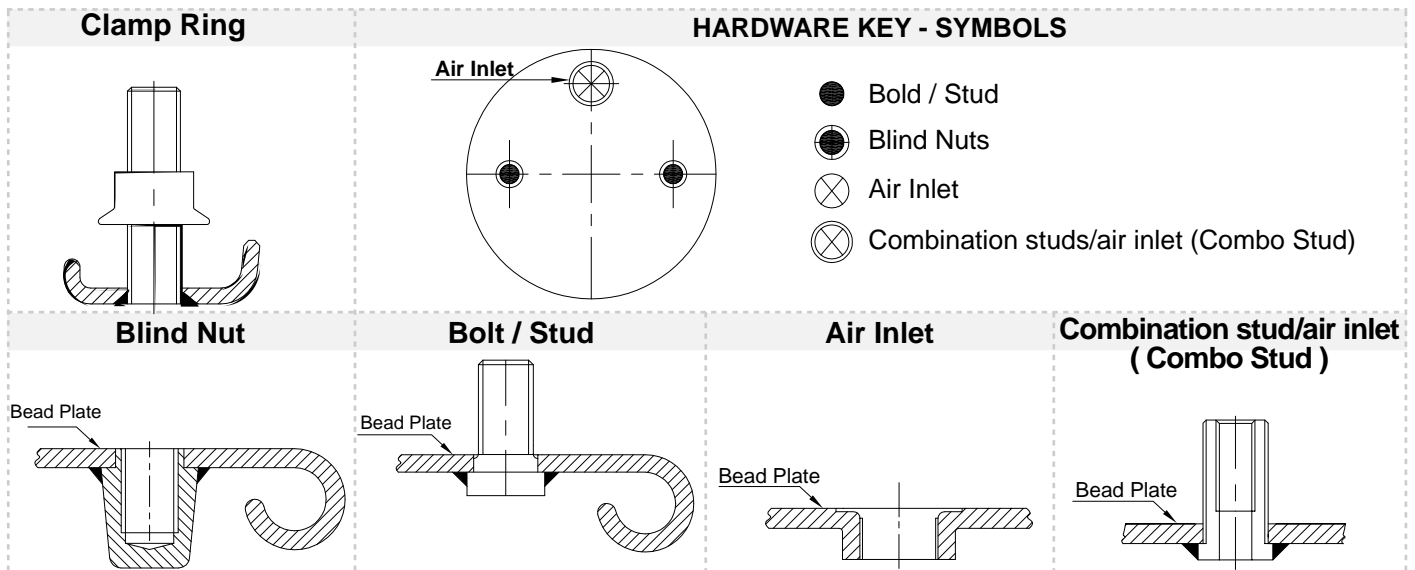

AIRKRAFT

CONVOLUTED AIRSPRINGS COMPONENTS