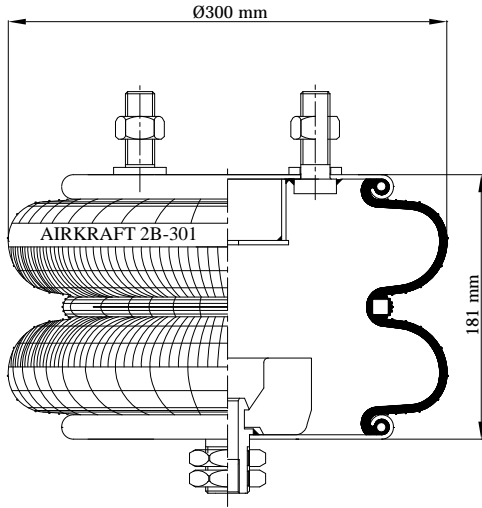

STYLE

2B - 301

www.airkraft.com.tr

Top View

Bottom View

REFERENCE	ORDER NO	DESCRIPTION	AIR INLET (Top Plate)	A	AIR INLET (Bottom Plate)
			⊗	A	⊗
114301	11120154	Rubber bellow only			
113556	11120142				

Reference	Order No	ADAPTABLE CROSS		Reference	Order No	ADAPTABLE CROSS	
114301	11120154	FIRESTONE FLEX	22	113556	11120142	PHOENIX	SP 2B 22-R1 51666
		FIRESTONE	W01 358 0226				
			95.0037				
			95.0082				
		PIRELLI	T22 88544				
		GOODYEAR	556 2 3 8210				
		PHOENIX	2B 22R