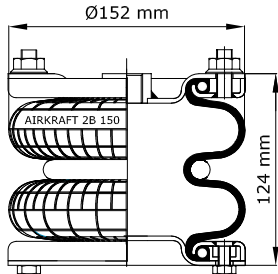

## 2B-150

www.airkraft.com.tr

Top View

Bottom View

REFERENCE	ORDER NO.	DESCRIPTION	⊗
114055	11120148	Rubber bellow only	
113074	11120035	Top plate M10 (Bolts),Bottom plate M8(Nuts)	G 1/2
113075	11120036	Top/Bottom Plate M10 (Bolts)	G 1/2