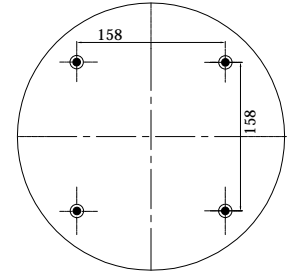

STYLE 2B-355/HYD

www.airkraft.com.tr

Top View

Bottom View

REFERENCE	ORDER NO	DESCRIPTION	⊗
Two Ply Bellows			
113460	11120105	Top/bottom plate M8 (Blind nuts)	G 1/4
113454	11120102		
113464	11120107		
High Strength Bellows			
114452	11120163	Rubber bellow only	
113461	11120106		
113452	11120100		
113498	11120126		

Reference	Order No	ADAPTABLE CROSS	Reference	Order No	ADAPTABLE CROSS (High Strength Bellows)
113459	11120104		114452	11120163	FIRESTONE FLEX 205
113460	11120105	CONTITECH FD 530-22 61362			FIRESTONE W01 358 7929
		WEFORMA WBZ 600-E2	113461	11120106	FIRESTONE W01 358 7208
		BOSCH 822419065	113452	11120100	FIRESTONE W01-358 7224
		FESTO EB-385-230			CONTITECH FD 530-22 2682
					PIRELLI 1938
113454	11120102	FIRESTONE 21T2 W01 358 7135	113498	11120126	FIRESTONE W01 358 7221
		CONTITECH FD 530-22 311			
		GOODYEAR 2B 14-360/556 2 2 8554			
113464	11120107	HENDRICKSON 12514-014			
		FIRESTONE W01 358 7140			
		W01 681 7110			
		CONTITECH FD 530-22 316			
		GOODYEAR 2B14-359			
		HENDRICKSON 3184