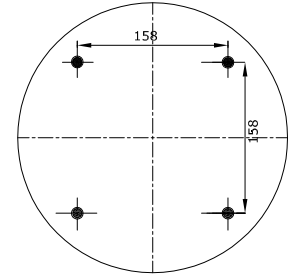

STYLE

3B - 356

www.airkraft.com.tr

Top View

Bottom View

REFERENCE	ORDER NO:	DESCRIPTION	⊗
116055	11140068	Rubber bellow only	
115062	11140078		

Reference	Order No	ADAPTABLE CROSS	Reference	Order No	ADAPTABLE CROSS
116055	11140068	CONTITECH FT 530-32	115062	11140078	FIRESTONE W01-358-7797
		FIRESTONE FLEX 313			CONTITECH FT 530-32 535
		GOODYEAR FLEX 578-93-3-350			HENDRICKSON 1346