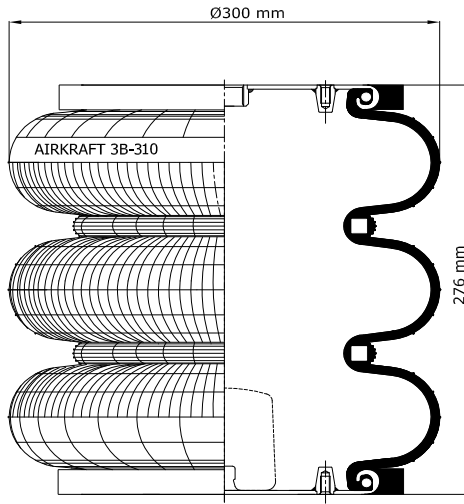

Top View

Bottom View

REFERENCE	ORDER NO.	DESCRIPTION	⊗	A
116008	11140062	Rubber bellow only		
115023	11140015			
115027	11140017			
115033	11140073			
115035	11140074			

Reference	Order No.	ADAPTABLE CROSS		Reference	Order No.	ADAPTABLE CROSS	
116008	11140062	FIRESTONE	38R/38D	115035	11140074	CONTITECH	FT 330-29 498
		FIRESTONE	095.0047				FT 330-29 432
		GOODYEAR FLEX	556 3 3 8334			FIRESTONE	W01 358 8030
			578 93 3 100				W01-358-8010
115023	11140015	FIRESTONE	38R T3 095.0274			GOODYEAR	3B12-301
		GOODYEAR	556 3 2 8401				
115027	11140017	CONTITECH	FT 330-29 503				
		CONTITECH	FT 330-29 702				
		GOODYEAR	3B12-304				
115033	11140073	FIRESTONE	W01-358-8013				
		CONTITECH	FT 330-29 773				
		GOODYEAR	3B12-305