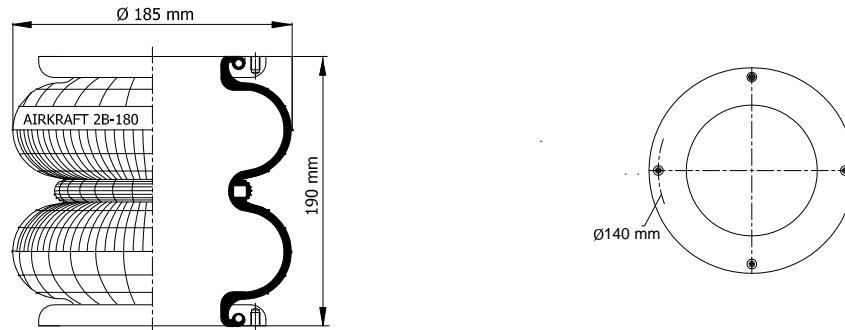

Top & Bottom View

REFERENCE	ORDER NO.	DESCRIPTION
114050	11120145	Rubber bellow only
113055	11120024	Top/Bottom side Flange (Steel) M6
113064	11120174	Top/Bottom side Flange (Steel) M8

Reference	Order No.	ADAPTABLE CROSS	Reference	Order No.	ADAPTABLE CROSS
114050	11120145	CONTITECH 603N	113064	11120174	
		FIRESTONE FLEX 26			
		FIRESTONE W01 358 0142			
		PIRELLI 26			
		PHOENIX 2 B 07 R			
113055	11120024