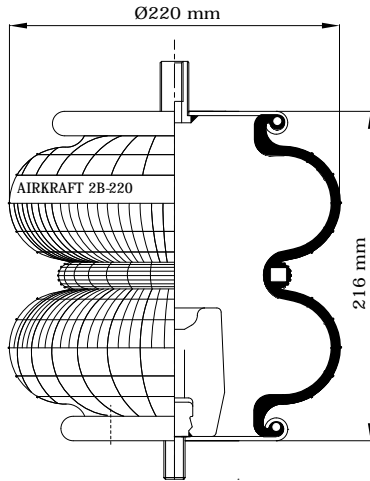

Top View

Bottom View

REFERENCE	ORDER NO	DESCRIPTION	⊗
114001	11120143	Rubber bellow only	
113026	11120017		
113541	11120176		

Reference	Order No	ADAPTABLE CROSS	Reference	Order No	ADAPTABLE CROSS
114001	11120143	FIRESTONE FLEX 20	113026	11120017	FIRESTONE W01 358 6897
		FIRESTONE W01-358-0138			GOODYEAR 2B9-229
		PHOENIX 2B 12R			CONTITECH FD 200-19 505
		PIRELLI T20 86600	113541	11120176	
		CONTITECH FD 200-19 S / 895 N			
		GOODYEAR 2B9-200- 578 9 2 3202