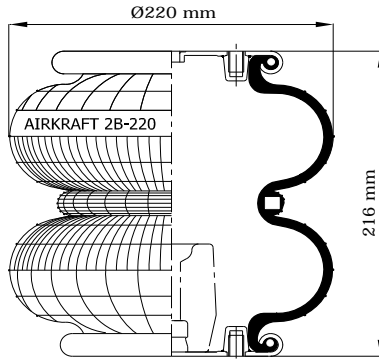

## 2B - 220

www.airkraft.com.tr

Top View

Bottom View

REFERENCE	ORDER NO:	DESCRIPTION	⊗	A
113474	11120110	Top plate M12 (Bolts),Bottom plate M8 (Blind nuts), Bumper (90mm)	1/4 NPT	44,4mm
113017	11120014			
113027	11120018			
113028	11120019			
113487	11120120			
113003	11120003	Top/bottom plate M10 (Blind nuts),Assembly axis 95 mm	M12X1.5	44,4mm