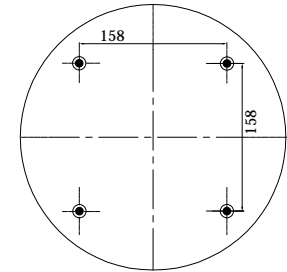

Top View

Bottom View

REFERENCE	ORDER NO.	DESCRIPTION	⊗
Two Ply Bellows			
114450	11120161	Rubber bellow only	
113466	11120108		
113495	11120181		
113496	11120182		
113497	11120183		
113503	11120184		
113450	11120098	Top/bottom plate M8 (Blind nuts)	G 3/4
113453	11120101	Top/bottom plate M8 (Blind nuts)	G1
113455	11120103	Top/bottom plate M8 (Blind nuts)	G 1/2
113459	11120104	Top/bottom plate M10 (Blind nuts)	G 1/2

Reference	Order No.	ADAPTABLE CROSS	Reference	Order No.	ADAPTABLE CROSS
114450	11120161	FIRESTONE FLEX 21 - 095.0035	113497	11120183	FIRESTONE W01-358-7144
		W01-358-0213			GOODYEAR 2B14-353
		PHOENIX 2B 34R	113503	11120184	FIRESTONE W01-358-7146
		GOODYEAR 2B 14			CONTITECH FD 530-22 342
113466	11120108	FIRESTONE W01 358 7136			GOODYEAR 2B14-355
		CONTITECH FD 530-22 321			HENDRICKSON 13046
		GOODYEAR 2B14 356	113450	11120098	PHOENIX SP 2B 34R
		HENDRICKSON 1080	113453	11120101	CONTITECH FD 530-22
113495	11120181	FIRESTONE W01-358-7145			2682 075 000
		CONTITECH FD 530-22 374			PIRELLI 1938
		GOODYEAR 2B14-354			WEFORMA WBZ 600-E1
		HENDRICKSON 13038			BOSCH 822419045
113496	11120182	FIRESTONE W01-358-7143	113455	11120103	
		GOODYEAR 2B14-352	113459	11120104