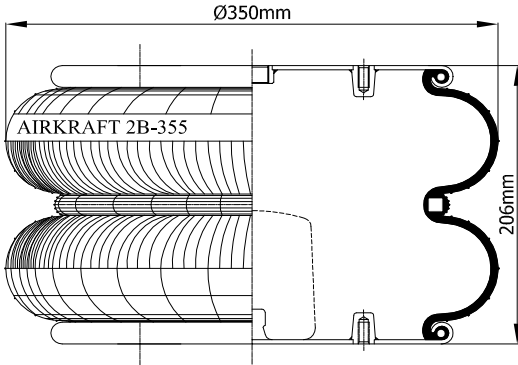

STYLE 2B-355/HYD

www.airkraft.com.tr

Top View

Bottom View

REFERENCE	ORDER NO	DESCRIPTION	⊗
Two Ply Bellows			
113460	11120105	Top/bottom plate M8 (Blind nuts)	G 1/4
113454	11120102		
113464	11120107		
High Strength Bellows			
114452	11120163	Rubber bellow only	
113461	11120106		
113452	11120100		
113498	11120126		

Reference	Order No	ADAPTABLE CROSS	Reference	Order No	ADAPTABLE CROSS (High Strength Bellows)
113459	11120104		114452	11120163	FIRESTONE FLEX 205
113460	11120105	CONTITECH FD 530-22 61362			FIRESTONE W01 358 7929
		WEFORMA WBZ 600-E2	113461	11120106	FIRESTONE W01 358 7208
		BOSCH 822419065	113452	11120100	FIRESTONE W01-358 7224
		FESTO EB-385-230			CONTITECH FD 530-22 2682
					PIRELLI 1938
113454	11120102	FIRESTONE 21T2 W01 358 7135	113498	11120126	FIRESTONE W01 358 7221
		CONTITECH FD 530-22 311			
		GOODYEAR 2B 14-360/556 2 2 8554			
113464	11120107	HENDRICKSON 12514-014			
		FIRESTONE W01 358 7140			
		W01 681 7110			
		CONTITECH FD 530-22 316			
		GOODYEAR 2B14-359			
		HENDRICKSON 3184