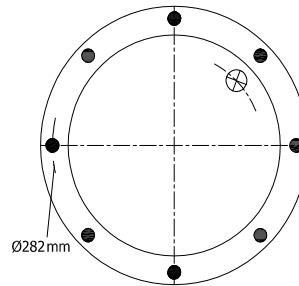

# STYLE 3B - 400HYD

Top View

Bottom View

REFERENCE	ORDER NO.	DESCRIPTION	⊗	∅
Two Ply Bellows				
116151	11140067	Rubber bellow only		
115150	11140051	Top/Bottom plate 8xM10 (bolts)	M22X1,5	center
115151	11140052	Top/Bottom plate 8xM10 (bolts)	M22X1,5	170 mm
115152	11140053	Top/Bottom side only clamp ring 8xM10		
115153	11140054	Top/Bottom plate 8xM10 (bolts)	Rp 1/2	center
115154	11140055	Top/Bottom plate 8xM10 (bolts)	Rp 1/2	170 mm
115155	11140056	Top/Bottom plate 4XM10 (bolts)	Rp 1/2	center