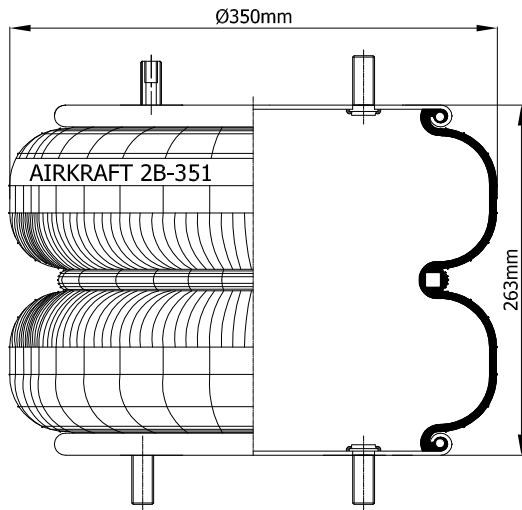

STYLE

2B - 351

www.airkraft.com.tr

Top View

Bottom View

REFERENCE	ORDER NO	DESCRIPTION	⊗
113478	11120114		

Reference	Order No	ADAPTABLE CROSS		Reference	Order No	ADAPTABLE CROSS
113478	11120114	FIRESTONE	233-2 T2 095.0362			
		GOODYEAR	556 2 2 8647			
		GOODYEAR FLEX	556 2 3 8338