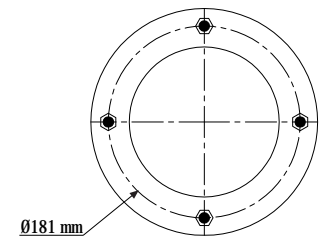

REFERENCE	ORDER NO	DESCRIPTION	⊗
116005	11140061	Rubber bellow only	
115055	11140029	Top/Bottom plate M10 (bolts)	Rp 1/2
115056	11140030	Top/Bottom side only clamp ring M10	

Reference	Order No	ADAPTABLE CROSS		Reference	Order No	ADAPTABLE CROSS	
116005	11140061			115056	11140030	CONTITECH	FT 210-32
115055	11140029	CONTITECH	FT 210-32			DUNLOP(FR)	SP 1015 (10"x 3)
		DUNLOP(FR)	SP 1539 (10"x 3)				
		WEFORMA	WBD-G 450				
		NORGREN	M/31103 (10"x 3)				
		CONTITECH	FT 210-32				
		DUNLOP(FR)	SP 1015 (10"x 3)