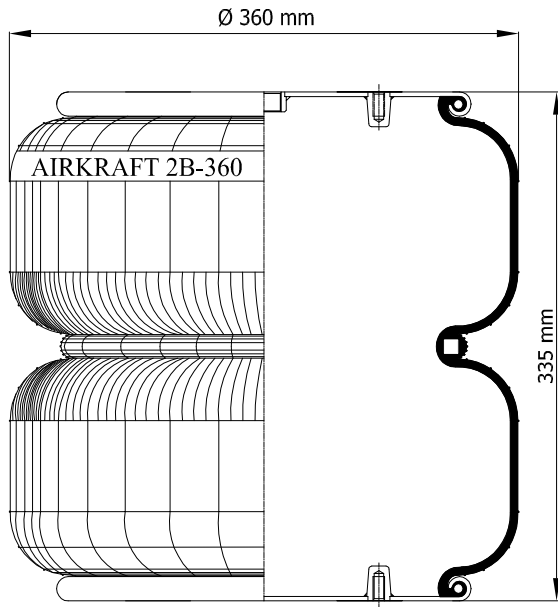

STYLE

2B - 360

Top View

Bottom View