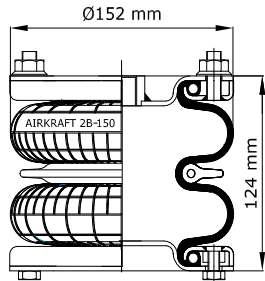

Top View

Bottom View

REFERENCE	ORDER NO.	DESCRIPTION	⊗
114053	11120147	Rubber bellow only	
113070	11120031	Top side only clamp rings M10 (Bolts), Bottom side only clamp rings M8 (Nuts)	
113071	11120032	Top plate M10 (Bolts), bottom plate M8 (Nuts)	G 1/2
113072	11120033	Top/Bottom side only clamp rings M10 (Bolts)	
113073	11120034	Top/Bottom plate M10 (Bolts)	G 1/2

Reference	Order No.	ADAPTABLE CROSS		Reference	Order No.	ADAPTABLE CROSS	
114053	11120147	DUNLOP	6"x2 SP 917	113072	11120033	DUNLOP	6"x2
113070	11120031	DUNLOP	6"x2	113073	11120034	DUNLOP	6"x2 SP 1482
113071	11120032	DUNLOP	DB 06219