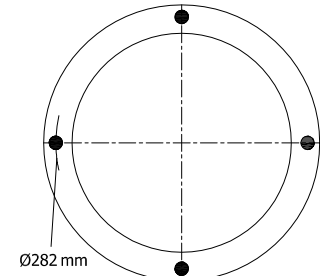

## 2B - 400

www.airkraft.com.tr

Top View

Bottom View

REFERENCE	ORDER NO	DESCRIPTION	⊗	∅
Two Ply Bellows				
114400	11120159	Rubber bellow only		
113403	11120085	Top/Bottom plate M10 (bolts)	M22X1,5	center
113404	11120086	Top/Bottom plate M10 (bolts)	M22X1,5	170mm
113405	11120087	Top/Bottom side only clamp ring M10		
113408	11120090	Top/Bottom plate M10 (bolts)	RP1/2	center
113409	11120091	Top/Bottom plate M10 (bolts)	RP1/2	170mm