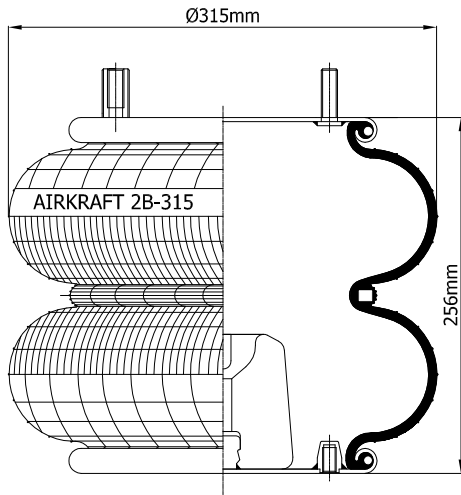

Top View

Bottom View

REFERENCE	ORDER NO	DESCRIPTION	⊗
113320	11120058	Top Plate M12 (bolt ), Bottom plate M10 (blindnuts), Bumper (97mm)	M20X1,5 - M12X1.5

Reference	Order No	ADAPTABLE CROSS	Reference	Order No	ADAPTABLE CROSS
113320	11120058	PHOENIX SP 2B 22Ra-2			
		Truck in Turkey			
		HENDRICKSON HS 507906/P			