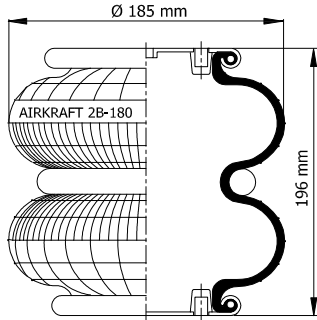

Top View

Bottom View

REFERENCE	ORDER NO.	DESCRIPTION	⊗
114052	11120173	Rubber bellow only	
113056	11120025	Top/bottom plate M8 (blind nuts)	G1/4
113057	11120026	Top/bottom plate M10 (blind nuts)	G1/4

Reference	Order No.	ADAPTABLE CROSS	Reference	Order No.	ADAPTABLE CROSS
114052	11120173	FIRESTONE FLEX 26C			
		GOODYEAR FLEX 579-92-3-530			
113056	11120025				
113057	11120026