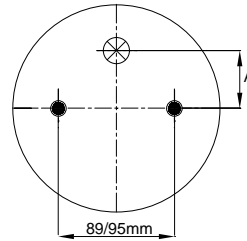

## 2B - 220

www.airkraft.com.tr

Top View

Bottom View

REFERENCE	ORDER NO:	DESCRIPTION	⊗	A
113474	11120110	Top plate M12 (Bolts),Bottom plate M8 (Blind nuts), Bumper (90mm)	1/4 NPT	44,4mm
113017	11120014			
113027	11120018			
113028	11120019			
113487	11120120			
113003	11120003	Top/bottom plate M10 (Blind nuts),Assembly axis 95 mm	M12X1.5	44,4mm