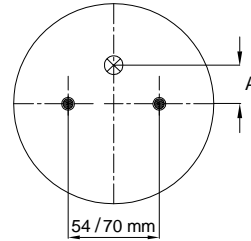

## 2B-180

www.airkraft.com.tr

Top View

Bottom View

REFERENCE	ORDER NO	DESCRIPTION	⊗	A
114050	11120145	Rubber bellow only		
113052	11120021	Top/Bottom plate M8 (blind nuts), assembly axis 54mm	G1/4	26mm
113053	11120022	Top/Bottom plate M8 (blind nuts), assembly axis 70mm	G3/4	center
113054	11120023	Top/Bottom plate M8 (blind nuts), assembly axis 70mm	G1/4	center
113067	11120029			
113068	11120030			