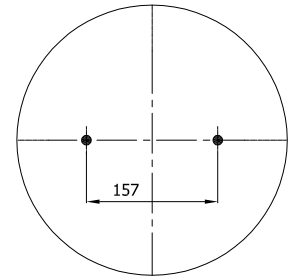

STYLE

2B - 351

www.airkraft.com.tr

Top View

Bottom View

REFERENCE	ORDER NO	DESCRIPTION	⊗
113478	11120114		

Reference	Order No	ADAPTABLE CROSS		Reference	Order No	ADAPTABLE CROSS
113478	11120114	FIRESTONE	233-2 T2 095.0362			
		GOODYEAR	556 2 2 8647			
		GOODYEAR FLEX	556 2 3 8338