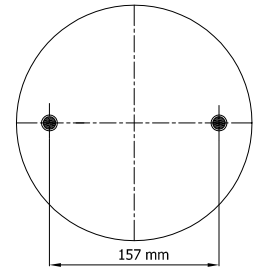

Top View

Bottom View

REFERENCE	ORDER NO.	DESCRIPTION	⊗	A
116008	11140062	Rubber bellow only		
115023	11140015			
115027	11140017			
115033	11140073			
115035	11140074			

Reference	Order No.	ADAPTABLE CROSS		Reference	Order No.	ADAPTABLE CROSS	
116008	11140062	FIRESTONE	38R/38D	115035	11140074	CONTITECH	FT 330-29 498
		FIRESTONE	095.0047				FT 330-29 432
		GOODYEAR FLEX	556 3 3 8334			FIRESTONE	W01 358 8030
			578 93 3 100				W01-358-8010
115023	11140015	FIRESTONE	38R T3 095.0274			GOODYEAR	3B12-301
		GOODYEAR	556 3 2 8401				
115027	11140017	CONTITECH	FT 330-29 503				
		CONTITECH	FT 330-29 702				
		GOODYEAR	3B12-304				
115033	11140073	FIRESTONE	W01-358-8013				
		CONTITECH	FT 330-29 773				
		GOODYEAR	3B12-305