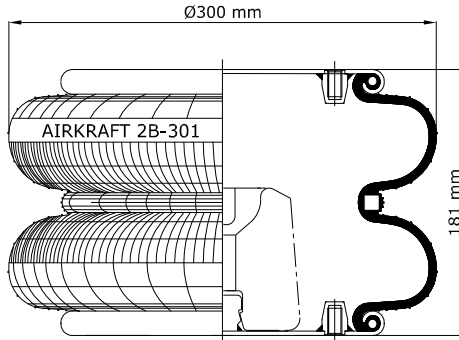

Top View

Bottom View

REFERENCE	ORDER NO.	DESCRIPTION	⊗	A
114301	11120154	Rubber bellow only		
113306	11120049	Top/bottom plate M8 (Blind nuts)	G1	66 mm
113307	11120050	Top/bottom plate M8 (Blind nuts)	G1/2	66 mm
113310	11120053	Top/bottom plate M12 (Blind nuts)	G3/4	73 mm
113312	11120055	Top/bottom plate M10 (Blind nuts)	RP 1/4	73 mm
113313	11120056	Top/bottom plate M8 (Blind nuts)	RP 1/4	73 mm
113314	11120057	Top/bottom plate M8 (Blind nuts)	G1/4	66 mm
113477	11120113			

Reference	Order No.	ADAPTABLE CROSS	Reference	Order No.	ADAPTABLE CROSS
114301	11120154	FIRESTONE FLEX 22	113307	11120050	
		FIRESTONE W01 358 0226	113310	11120053	PHOENIX SP 2B 22R
		95.0037	113312	11120055	DUNLOP(FR) 12"x2 S 12201
		95.0082	113313	11120056	CONTITECH FD 330-22 / 60031
		PIRELLI T22 88544			PHOENIX SP 2B 22R
		GOODYEAR 556 2 3 8210			WEFORMA WBZ 500-E2
		PHOENIX 2B 22R			BOSCH 822419064
113306	11120049	CONTITECH FD 330-22			FESTO EB-325-215
		2682 060000	113314	11120057	WEFORMA WBZ 500-E2
		WEFORMA WBZ 500-E1	113477	11120113	FIRESTONE 22T3 / 095 .0257
		BOSCH 822419044			GOODYEAR 556 2 2 8442