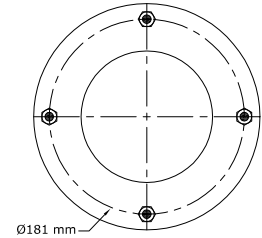

STYLE

2B - 255

www.airkraft.com.tr

Top View

Bottom View

REFERENCE	ORDER NO:	DESCRIPTION	⊗
114100	11120149	Rubber bellow only	
113100	11120038	Top/bottom plate M10 (bolts)	RP 1/2
113101	11120039	Top/Bottom side only clamp ring M10 (bolts)	
113103	11120040	Top/bottom plate M10(bolts)	M22X1.5

Reference	Order No	ADAPTABLE CROSS		Reference	Order No	ADAPTABLE CROSS	
114100	11120149	FIRESTONE	W01 095 0175	113101	11120039	DUNLOP(FR)	SP 1003 (10"x2)
		CONTITECH	FD 210-22 S	113103	11120040		
		DUNLOP(FR)	10"x2 SP 920				
113100	11120038	CONTITECH	FD 210-22 1/2 M10				
		DUNLOP(FR)	SP 1538 (10"x2)				
		WEFORMA	WBZ-G 450				
		NORGREN	M/31102 (10"x2)