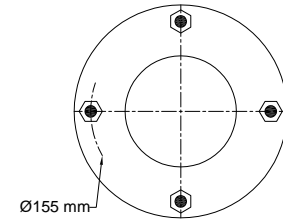

# STYLE 2B-200

www.airkraft.com.tr

Top View

Bottom View

REFERENCE	ORDER NO.	DESCRIPTION	⊗
114051	11120146	Rubber bellow only	
113060	11120027	Top/Bottom plate M10 (bolts)	RP 1/2
113062	11120028	Top/Bottom side only clamp ring M10	