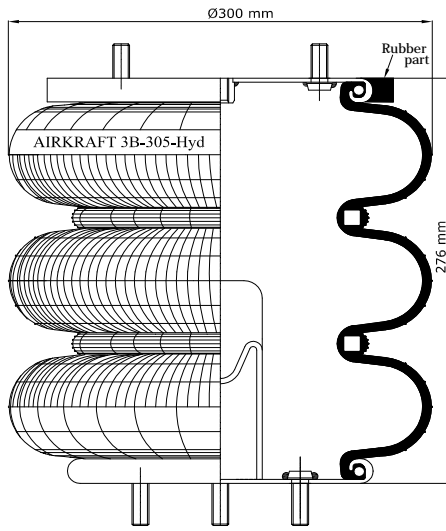

## 3B - 305HYD

www.airkraft.com.tr

Top View

Bottom View

REFERENCE	ORDER NO	DESCRIPTION	⊗	A
		High Strength Bellows		
115021	11140014	Top/Bottom plate M12 (bolts), Bumper(120mm)	M12X1.5	73mm

Reference	Order No	ADAPTABLE CROSS	Reference	Order No	ADAPTABLE CROSS
115021	11140014	BMC 57RS3066424			