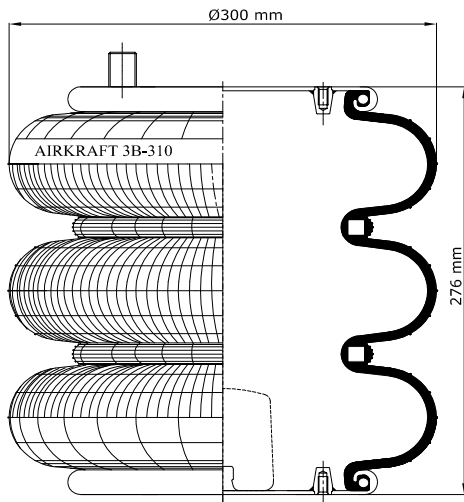

Top View

Bottom View

REFERENCE	ORDER NO.	DESCRIPTION	⊗
116008	11140062	Rubber bellow only	
115016	11140012		
115034	11140023		
115072	11140070		

Reference	Order No	ADAPTABLE CROSS		Reference	Order No	ADAPTABLE CROSS	
116008	11140062	FIRESTONE	38R/38D	115034	11140023	FIRESTONE	W01-358-8008
		FIRESTONE	095.0047				W01-358-8025
		GOODYEAR FLEX	556 3 3 8334				W01-358-8028
			578 93 3 100			CONTITECH	FT 330-29 431/469
115016	11140012	FIRESTONE	W01 358 8032/7995			GOODYEAR	3B12-300
		CONTITECH	FT 330-29 413/547	115072	11140070	FIRESTONE	W01-358-7994
		GOODYEAR	3B12-315 /319/329			CONTITECH	FT 330-29 546
						GOODYEAR	3B12-328