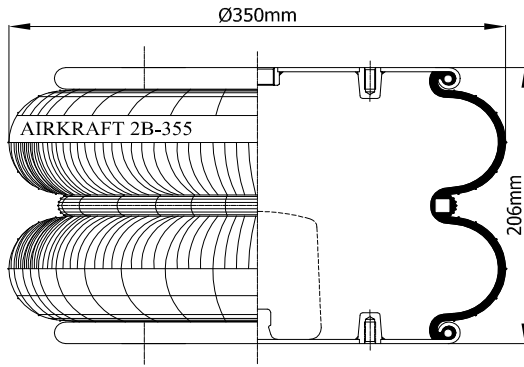

Top View

Bottom View

REFERENCE	ORDER NO.	DESCRIPTION	⊗
Two Ply Bellows			
114450	11120161	Rubber bellow only	
113466	11120108		
113495	11120181		
113496	11120182		
113497	11120183		
113503	11120184		
113450	11120098	Top/bottom plate M8 (Blind nuts)	G 3/4
113453	11120101	Top/bottom plate M8 (Blind nuts)	G1
113455	11120103	Top/bottom plate M8 (Blind nuts)	G 1/2
113459	11120104	Top/bottom plate M10 (Blind nuts)	G 1/2

Reference	Order No.	ADAPTABLE CROSS	Reference	Order No.	ADAPTABLE CROSS
114450	11120161	FIRESTONE FLEX 21 - 095.0035	113497	11120183	FIRESTONE W01-358-7144
		W01-358-0213			GOODYEAR 2B14-353
		PHOENIX 2B 34R	113503	11120184	FIRESTONE W01-358-7146
		GOODYEAR 2B 14			CONTITECH FD 530-22 342
113466	11120108	FIRESTONE W01 358 7136			GOODYEAR 2B14-355
		CONTITECH FD 530-22 321			HENDRICKSON 13046
		GOODYEAR 2B14 356	113450	11120098	PHOENIX SP 2B 34R
		HENDRICKSON 1080	113453	11120101	CONTITECH FD 530-22
113495	11120181	FIRESTONE W01-358-7145			2682 075 000
		CONTITECH FD 530-22 374			PIRELLI 1938
		GOODYEAR 2B14-354			WEFORMA WBZ 600-E1
		HENDRICKSON 13038			BOSCH 822419045
113496	11120182	FIRESTONE W01-358-7143	113455	11120103	
		GOODYEAR 2B14-352	113459	11120104