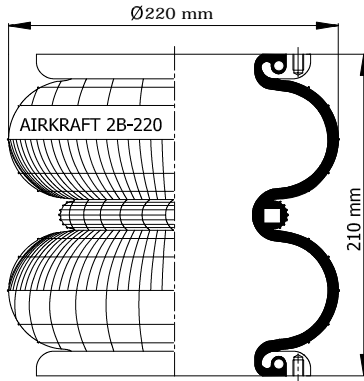

STYLE

2B - 220

www.airkraft.com.tr

Top & Bottom View

REFERENCE	ORDER NO.	DESCRIPTION
114001	11120143	Rubber bellow only
113006	11120006	Top/Bottom side Flange (Steel) 4xM8
113546	11120135	

Reference	Order No	ADAPTABLE CROSS	Reference	Order No	ADAPTABLE CROSS
114001	11120143	FIRESTONE FLEX 20	113006	11120006	
		FIRESTONE W01-358-0138	113546	11120135	FIRESTONE 095.0023
		PHOENIX 2B 12R			GOODYEAR 556 2 2 8425
		PIRELLI T20 86600			
		CONTITECH FD 200-19 S / 895 N			
		GOODYEAR 2B9-200- 578 9 2 3202