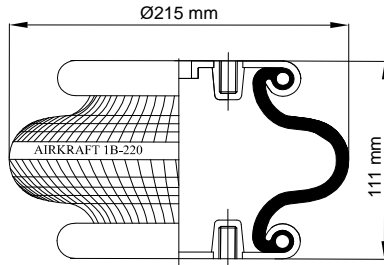

Top View

Bottom View

REFERENCE	ORDER NO:	DESCRIPTION	⊗	A
112005	11101016	Rubber bellow only		
111004	11101004	Top/bottom plate M8 (Blind nuts)	G3/4	38,1mm
111006	11101006	Top/bottom plate M8 (Blind nuts)	G1/4	44,4 mm

Reference	Order No:	ADAPTABLE CROSS	Reference	Order No	ADAPTABLE CROSS
112005	11101016	CONTITECH FS 200-10 60319	111006	11101006	CONTITECH FS 200-10 60030
		FIRESTONE FLEX 115			FIRESTONE W01 M58 6375
		FIRESTONE W01 358 0118			BOSCH 822419009
111004	11101004	FIRESTONE W01 M58 6374			WEFORMA WBE 400-E2 / 410-E1
		CONTITECH FS200-10 2681045000			
		DUNLOP(FR) 9"1/4x1 S09101			
		WEFORMA WBE 400-E1			
		BOSCH 822419004			
		FESTO EB-250-85			
		NORGREN PM/31091 (9"1/4x1)