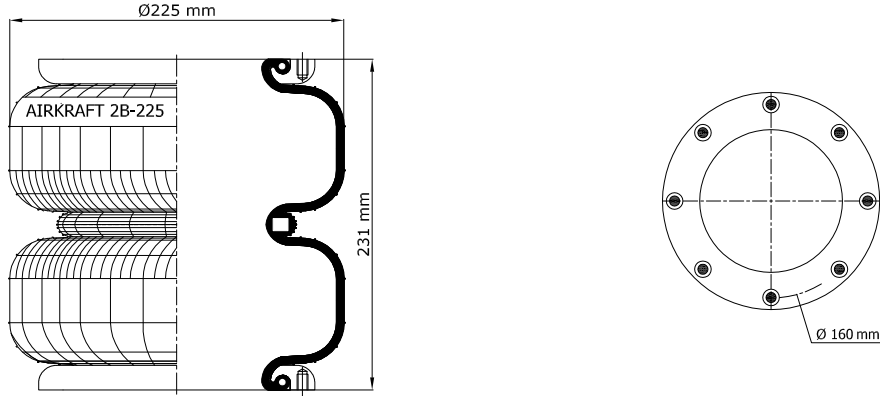

STYLE

2B - 225

www.airkraft.com.tr

Top & Bottom View

REFERENCE	ORDER NO:	DESCRIPTION
114004	11120144	Rubber bellow only
113547	11120136	

Reference	Order No	ADAPTABLE CROSS		Reference	Order No	ADAPTABLE CROSS	
114004	11120144	CONTITECH	FD200-25 S	113547	11120136	FIRESTONE	095.0318
		GOODYEAR	556 2 3 8332			GOODYEAR	556 2 2 8418
		FIRESTONE	W01 358 0305 / 20-2