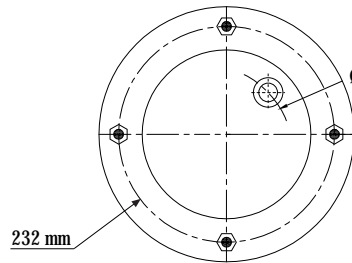

REFERENCE	ORDER NO	DESCRIPTION	⊗	∅
Two Ply Bellows				
116001	11140057	Rubber bellow only		
115003	11140001	Top/Bottom plate M10 (bolts)	RP1/2	center
115004	11140002	Top/Bottom plate M10 (bolts)	M16X1.5	120mm
115007	11140004	Top/Bottom side only clamp ring M10		
115014	11140010	Top plate M10 (25mm Bolts), Bottom plate M10 (78mm Bolts)	RP1/2	center
High Strength Bellows				
116003	11140059	Rubber bellow only	RP1/2	center
115005	11140003	Top/Bottom side only clamp ring 12XM8 bolts		
115011	11140008	Top/Bottom plate M10 (bolts)	RP1/2	center
115012	11140009	Top/Bottom plate M10 (bolts)	M16X1.5	120mm
115013	11140069	Top/Bottom side only clamp ring M10(bolts)		

Reference	Order No	ADAPTABLE CROSS		Reference	Order No	ADAPTABLE CROSS	
116001	11140057	DUNLOP(FR)	12"x 3 SP 259	116003	11140059	CONTITECH	FT 412-32 S
115003	11140001	CONTITECH	FT 412-32			DUNLOP(FR)	12"x 3 RE
		DUNLOP(FR)	12"x 3 SP 1542	115005	11140003	CONTITECH	FT 412-32 S
		WEFORMA	WBD-G 550			DUNLOP(FR)	12"x 3 RE SP 2597
		NORGREN	M/31123 (12"x3)	115011	11140008	CONTITECH	FT 412-32 S
115004	11140002	CONTITECH	FT 412-32			DUNLOP(FR)	12"x 3 RE SP 1542 NB
		DUNLOP(FR)	12"x 3 SP 2666NB	115012	11140009	CONTITECH	FT 412-32 S
115007	11140004	CONTITECH	FT 412-32 S			DUNLOP(FR)	12"x 3 RE SP 2666 NB
		DUNLOP(FR)	SP 1033 NB	115013	11140069	CONTITECH	FT 412-32 S
115014	11140010					DUNLOP(FR)	12"x 3 RE SP 2271