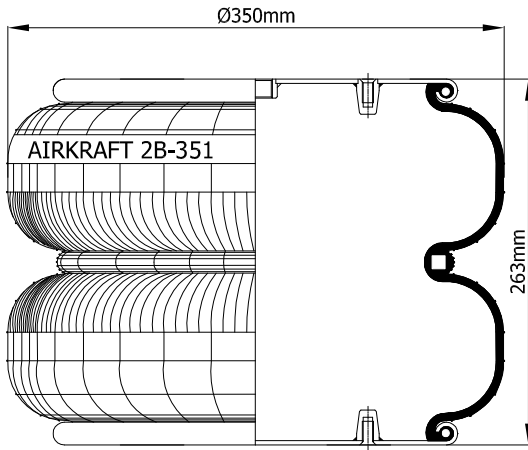

Top View

Bottom View

REFERENCE	ORDER NO:	DESCRIPTION	⊗
113507	11120132		

Reference	Order No	ADAPTABLE CROSS		Reference	Order No	ADAPTABLE CROSS
113507	11120132	FIRESTONE	233-2 T2 095.0508			
		GOODYEAR	556 2 2 8725			
		GOODYEAR FLEX	556 2 3 8338