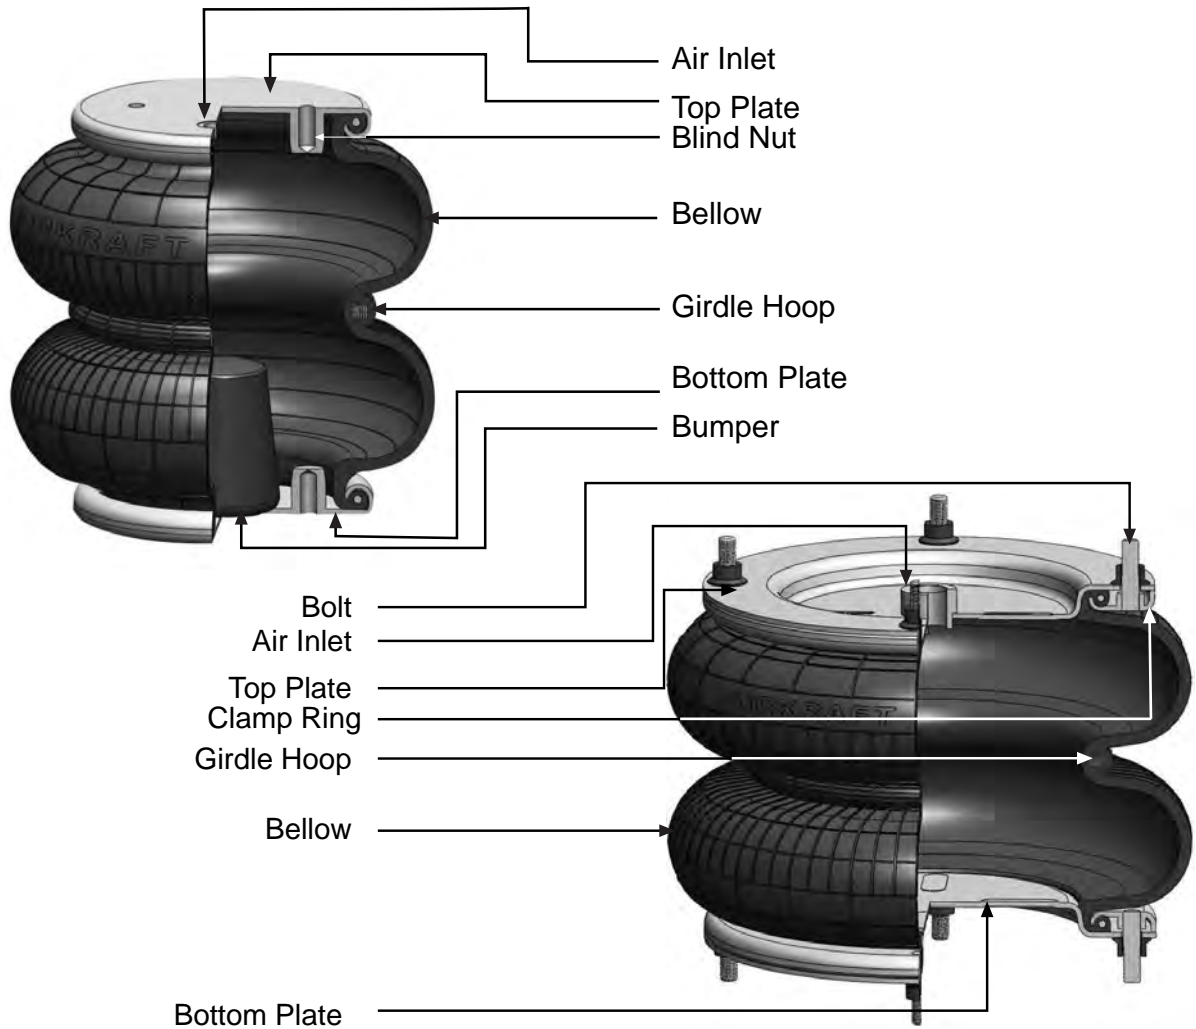

AIRKRAFT

CONVOLUTED AIRSPRINGS COMPONENTS