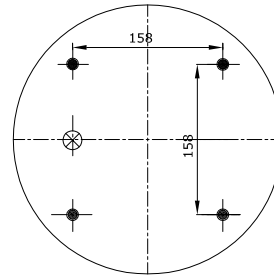

REFERENCE	ORDER NO.	DESCRIPTION	⊗
116055	11140068	Rubber bellow only	
115059	11140076		
115051	11140026		
115053	11140027	Top/bottom plate M8 (Blind nuts)	G1
115060	11140077		
115054	11140028		
115061	11140032		
115070	11140034		

Reference	Order No.	ADAPTABLE CROSS		Reference	Order No.	ADAPTABLE CROSS	
116055	11140068	CONTITECH	FT 530-32	115060	11140077	FIRESTONE	W01 358 7800
		FIRESTONE FLEX	313			GOODYEAR	3B14-360
		GOODYEAR FLEX	578-93-3-350			CONTITECH	FT 530-32 333
115059	11140076	FIRESTONE	W01 358 7798	115054	11140028	CONTITECH	FT 530-32 _60717
		GOODYEAR	3B14-356			WEFORMA	WBD 600-E2
		CONTITECH	FT 330-29 329			BOSCH	822419082
		HENDRICKSON	13039	115061	11140032	FIRESTONE	W01-358-7808
115051	11140026	WEFORMA	WBD 600-E3			GOODYEAR	3B14-350
115053	11140027	WEFORMA	WBD 600 E1			CONTITECH	FT 530-32 336
						HENDRICKSON	13157
				115070	11140034	FIRESTONE	W01 358 7818
						GOODYEAR	3B14-359
						CONTITECH	FT 530-32 325