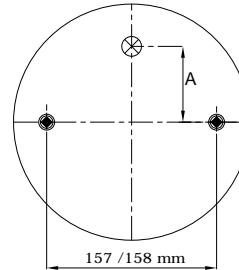

Top View

Bottom View

REFERENCE	ORDER NO.	DESCRIPTION	⊗	A
High Strength Bellows				
116004	11140060	Rubber bellow only		
115009	11140006	Top Plate M12 (36mm Bolts)(Assembly axis 158mm) ,Bottom plate M14 (60mm Bolts)(Assembly axis 158mm)	M16X1.5	73 mm
115010	11140007	Top Plate Combostudand M12 blindnut(Assembly axis 157 mm), Bottom plate M12 Bolts (Assembly axis 157 mm) , Bumper(112mm)	M20X1.5-M12X1.5	
115024	11140016	Top/bottom plate M8 (Blind nuts), Assembly axis 157 mm	G1	66 mm
115082	11140075	Top/bottom plate M8 (Blind nuts) Assembly axis 157mm	G 3/4	73 mm
115028	11140018	Top Plate M12 (36mm Bolts), Bottom plate M14 (60mm Bolts), Bumper(120mm)	M16x1.5	73 mm
115029	11140019	Top/Bottom Plates M12 (36mm Bolts), Assembly axis 157mm	M16x1.5	73 mm
115030	11140020	Top Plate M12 (Bolts), Bottom plate M14 (60mm Bolts), Assembly axis 157mm	M16x1.5	73 mm
115032	11140022	Top/bottom plate M8 (Blind nuts), Assembly axis 157mm	G1/4	73 mm