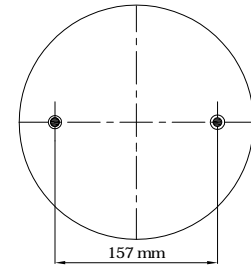

STYLE

2B - 301

www.airkraft.com.tr

Top View

Bottom View

REFERENCE	ORDER NO.	DESCRIPTION	⊗
114301	11120154	Rubber bellow only	
113339	11120065		
113334	11120064		

Reference	Order No	ADAPTABLE CROSS	Reference	Order No	ADAPTABLE CROSS
114301	11120154	FIRESTONE FLEX 22	113334	11120064	FIRESTONE W01 358 7410
		FIRESTONE W01 358 0226			CONTITECH FD 330-22 331
		95.0037			GOODYEAR 2B12-406
		95.0082			TAURUS KF 222-7410
		PIRELLI T22 88544			HENDRICKSON 10170
		GOODYEAR 556 2 3 8210			
		PHOENIX 2B 22R			
113339	11120065	FIRESTONE W01 358 7403			
		GOODYEAR 2B12-307			
		TAURUS KF222-7403			
		CONTITECH FD 330-22 318			
		HENDRICKSON 1159/2883/12514-001