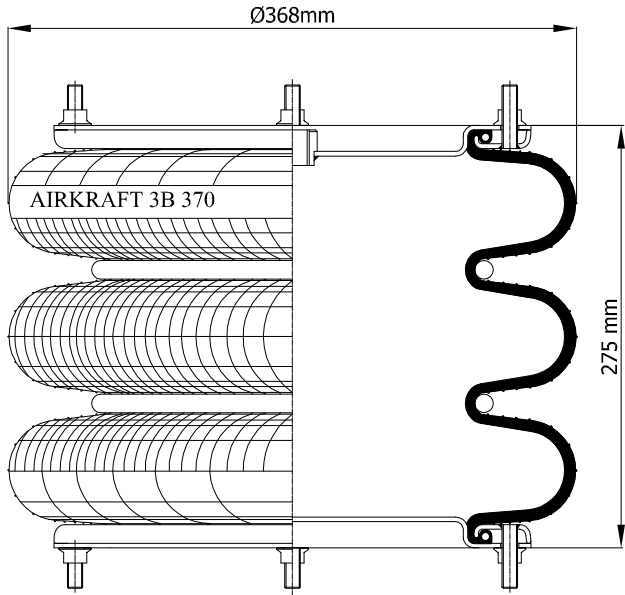

Top View

Bottom View

REFERENCE	ORDER NO.	DESCRIPTION	⊗	∅
Two Ply Bellows				
116100	11140065	Rubber bellow only		
115103	11140041	Top/Bottom plate M10 (bolts)	M22X1,5	center
115104	11140042	Top/Bottom plate M10 (bolts)	M22X1,5	170 mm
115105	11140043	Top/Bottom side only clamp ring M10		
115108	11140046	Top/Bottom plate M10 (bolts)	Rp 1/2	center
115109	11140047	Top/Bottom plate M10 (bolts)	Rp 1/2	170 mm