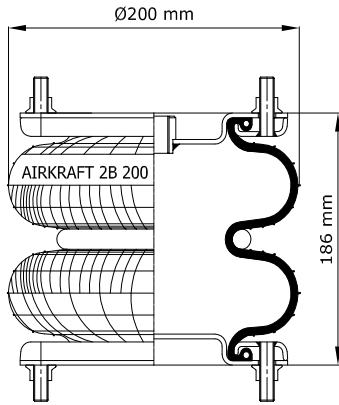

STYLE 2B-200

www.airkraft.com.tr

Top View

Bottom View

REFERENCE	ORDER NO.	DESCRIPTION	⊗
114051	11120146	Rubber bellow only	
113060	11120027	Top/Bottom plate M10 (bolts)	RP 1/2
113062	11120028	Top/Bottom side only clamp ring M10	

Reference	Order No.	ADAPTABLE CROSS		Reference	Order No.	ADAPTABLE CROSS
114051	11120146	CONTITECH	FD 138-18S	113062	11120028	
		DUNLOP	8"x2			
113060	11120027	DUNLOP(FR)	SP 1490(8"x2) / SP918			
		CONTITECH	FD 138-18 1/2M10			
		WEFORMA	WBZ-G 350			
		NORGREN	M/31082 (8"x2)