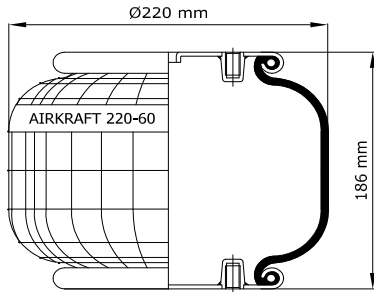

## 220 - 60

www.airkraft.com.tr

Top View

Bottom View

REFERENCE	ORDER NO	DESCRIPTION	⊗	A
112001	11101017	Rubber bellow only		
111152	11101006	Top/bottom plate M8 (17 mm Bolts)	1/4 NPT	44,4mm
111150	11101010	Top/bottom plate M10 (Blind nuts)	1/4 NPT	44,4 mm