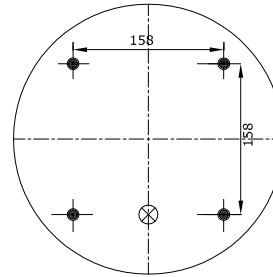

Top View

Bottom View

REFERENCE	ORDER NO.	DESCRIPTION	⊗
116051	11140063	Rubber bellow only	
115067	11140079		
115063	11140080		
115038	11140024		
115039	11140025		
115049	11140081	Top/bottom plate M8 (Blind nuts)	G1
115050	11140082	Top/bottom plate M8 (Blind nuts)	G1/4
115068	11140033		
115065	11140083		
115064	11140084		
115069	11140085		

Reference	Order No.	ADAPTABLE CROSS		Reference	Order No.	ADAPTABLE CROSS	
116051	11140063	CONTITECH	FT 530-35	115068	11140033	FIRESTONE	W01-358-7855
		FIRESTONE FLEX	333			CONTITECH	FT 530-35 522
115067	11140079	FIRESTONE	W01-358-7845	115065	11140083	FIRESTONE	W01-358-7848
		CONTITECH	FT 530-35 521			CONTITECH	FT 530-35 439
115063	11140080	FIRESTONE	W01-358-7838			GOODYEAR	3B14-360
		CONTITECH	FT 530-35 436	115064	11140084	FIRESTONE	W01-358-7839
		GOODYEAR	3B14-356			CONTITECH	FT 530-35 437
115038	11140024					GOODYEAR	3B14-359 / 444
115039	11140025			115069	11140085	FIRESTONE	W01-358-7853
115049	11140081					CONTITECH	FT 530-35 537
115050	11140082