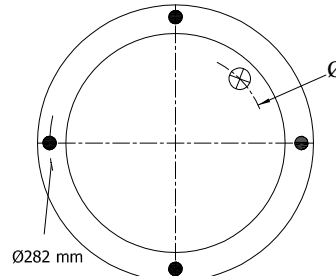

## 2B - 400

www.airkraft.com.tr

Top View

Bottom View

REFERENCE	ORDER NO	DESCRIPTION	⊗	∅
Two Ply Bellows				
114400	11120159	Rubber bellow only		
113403	11120085	Top/Bottom plate M10 (bolts)	M22X1,5	center
113404	11120086	Top/Bottom plate M10 (bolts)	M22X1,5	170mm
113405	11120087	Top/Bottom side only clamp ring M10		
113408	11120090	Top/Bottom plate M10 (bolts)	RP1/2	center
113409	11120091	Top/Bottom plate M10 (bolts)	RP1/2	170mm