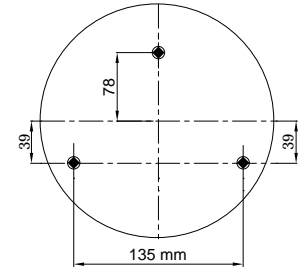

REFERENCE	ORDER NO	DESCRIPTION	⊗	A
		High Strength Bellows		
116004	11140060	Rubber bellow only		
115008	11140005	Top/bottom plate M12 (Bolts), Bumper (120mm)	M12X1.5	(-)73 mm
115015	11140011	Top/bottom plate M12 (Bolts), Bumper (120mm), Top plate with metal sheet	M12X1.5	73 mm
115017	11140013	Top/bottom plate M12 (Bolts), Bumper (120mm)	M12X1.5	73 mm

Reference	Order No	ADAPTABLE CROSS		Reference	Order No	ADAPTABLE CROSS	
116004	11140060	CONTITECH	FT 330-29 S	115017	11140013	MERCEDES-ACTROS-TURKEY	
		FIRESTONE	38				
115008	11140005	CONTITECH	FT 330-29 P01				
		GART	T271 /S 271.3.296				
115015	11140011