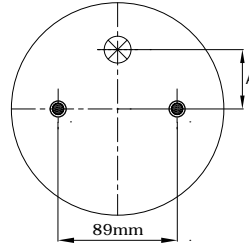

## 2B - 225

www.airkraft.com.tr

Top View

Bottom View

REFERENCE	ORDER NO:	DESCRIPTION	⊗	A
113011	11120010	Top/bottom plate M10 (Blind nuts)	1/4NPT	44,4mm
113038	11120020	Top/bottom plate M10 (Blind nuts),	M14X1,5	44,4mm
113476	11120112	Top/bottom plate M10 (Blind nuts),	M12X1,5	44,4mm