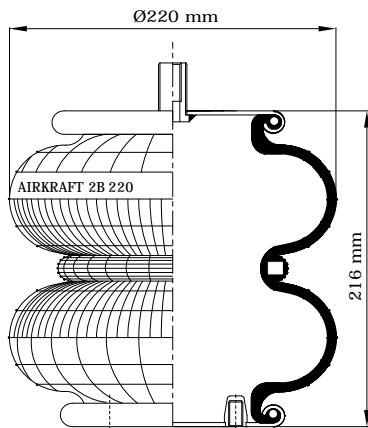

STYLE

2B - 220

www.airkraft.com.tr

Top View

Bottom View

REFERENCE	ORDER NO:	DESCRIPTION	⊗
114001	11120143	Rubber bellow only	
113475	11120111		

Reference	Order No	ADAPTABLE CROSS		Reference	Order No	ADAPTABLE CROSS	
114001	11120143	FIRESTONE FLEX	20	113475	11120111	FIRESTONE	20 T3 095.0353
		FIRESTONE	W01-358-0138			GOODYEAR	556 2 2 8520
		PHOENIX	2B 12R				
		PIRELLI	T20 86600				
		CONTITECH	FD 200-19 S / 895 N				
		GOODYEAR	2B9-200- 578 9 2 3202