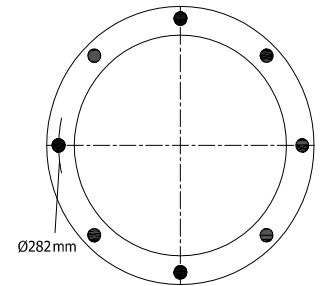

# STYLE 3B - 400HYD

Top View

Bottom View

REFERENCE	ORDER NO.	DESCRIPTION	⊗	∅
Two Ply Bellows				
116151	11140067	Rubber bellow only		
115150	11140051	Top/Bottom plate 8xM10 (bolts)	M22X1,5	center
115151	11140052	Top/Bottom plate 8xM10 (bolts)	M22X1,5	170 mm
115152	11140053	Top/Bottom side only clamp ring 8xM10		
115153	11140054	Top/Bottom plate 8xM10 (bolts)	Rp 1/2	center
115154	11140055	Top/Bottom plate 8xM10 (bolts)	Rp 1/2	170 mm
115155	11140056	Top/Bottom plate 4XM10 (bolts)	Rp 1/2	center