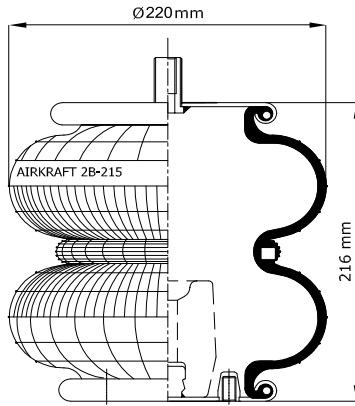

Top View

Bottom View

REFERENCE	ORDER NO.	DESCRIPTION	⊗
114005	11120175	Rubber bellow only	
113015	11120013	Bottom plate Blind nuts M10, Bumper (90mm)	M20X1.5-M12X1.5

Reference	Order No.	ADAPTABLE CROSS	Reference	Order No.	ADAPTABLE CROSS
114005	11120175	CONTITECH FS 70-7 60512			
113015	11120013	PHOENIX SP 2B 12R-12			
		Truck in Turkey			
		HENDRICKSON HS 507907/P