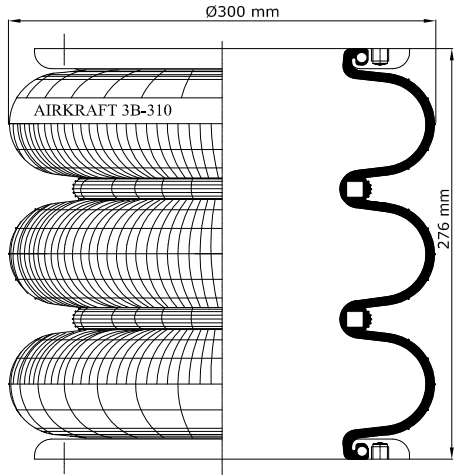

STYLE

3B - 310

www.airkraft.com.tr

Top & Bottom View

REFERENCE	ORDER NO:	DESCRIPTION
116008	11140062	Rubber bellow only
115086	11140036	

Reference	Order No	ADAPTABLE CROSS		Reference	Order No	ADAPTABLE CROSS	
116008	11140062	FIRESTONE	38R/38D	115086	11140036	FIRESTONE	095.0154
		FIRESTONE	095.0047			GOODYEAR	556 3 2 8534
		GOODYEAR FLEX	556 3 3 8334				
			578 93 3 100