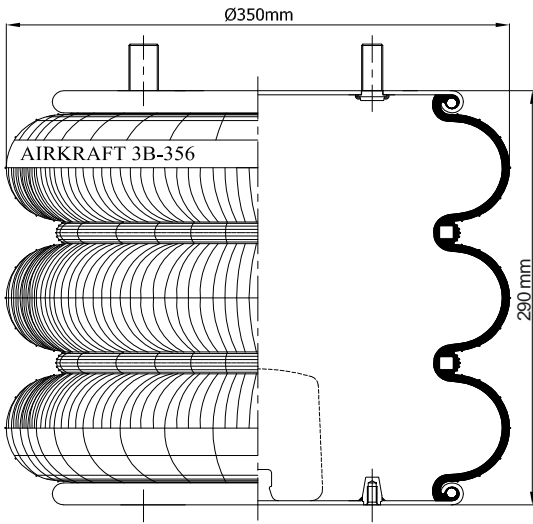

STYLE

3B - 356

www.airkraft.com.tr

Top View

Bottom View

REFERENCE	ORDER NO:	DESCRIPTION	⊗
116055	11140068	Rubber bellow only	
115062	11140078		

Reference	Order No	ADAPTABLE CROSS	Reference	Order No	ADAPTABLE CROSS
116055	11140068	CONTITECH FT 530-32	115062	11140078	FIRESTONE W01-358-7797
		FIRESTONE FLEX 313			CONTITECH FT 530-32 535
		GOODYEAR FLEX 578-93-3-350			HENDRICKSON 1346