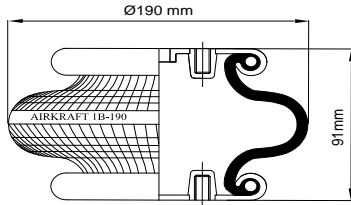

## 1B - 190

www.airkraft.com.tr

Top View

Bottom View

REFERENCE	ORDER NO	DESCRIPTION	⊗	A
112004	11101015	Rubber bellow only		
111003	11101003	Top/bottom plate M8 (Blind nuts),assembly axis 70mm	G3/4	center
111005	11101005	Top/bottom plate M8 (Blind nuts),assembly axis 70mm	G1/4	center
111013	11101008	Top/bottom plate M8 (Blind nuts),assembly axis 54mm	G1/4	26 mm
111015	11101009			