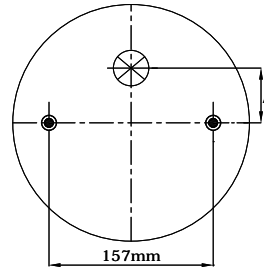

STYLE

2B - 301

www.airkraft.com.tr

Top View

Bottom View

REFERENCE	ORDER NO	DESCRIPTION	⊗	A
113308	11120051	Top/bottom plate M8 (Blind nuts)	RP 1/4	73 mm
113309	11120052	Top/bottom plate M8 (Blind nuts)	G3/4	73 mm
113333	11120063			
113490	11120123			
113491	11120124			
113492	11120125			
	11120186	Top/bottom plate M12 (Bolt)	M22X1,5	73 mm

Reference	Order No	ADAPTABLE CROSS		Reference	Order No	ADAPTABLE CROSS	
113308	11120051	FIRESTONE	W01 M58 6381	113490	11120123	FIRESTONE	W01-358-7180
		CONTITECH	FD 330-22			CONTITECH	FD 330-22 363
		PHOENIX	2B 22R			GOODYEAR	2B12 425
		DUNLOP(FR)	S 12202			GOODYEAR FLEX	578-92-3-309
113309	11120052	FIRESTONE	W01 M58 6200	113491	11120124	FIRESTONE	W01-358-7184
		NORGREN	PM/31122 (12x2)			GOODYEAR	2B12-429
113333	11120063	FIRESTONE	W01 358 7400	113492	11120125	FIRESTONE	W01-358-7185
		CONTITECH	FD 330-22 313			GOODYEAR	2B12- 318
		GOODYEAR	2B12-309		11120186	GOODYEAR	556 2 2 8416
		GOODYEAR FLEX	578-92-3-309			FIRESTONE	22 T3
		TAURUS	KF 222-7400				
		HENDRICKSON	S-1013