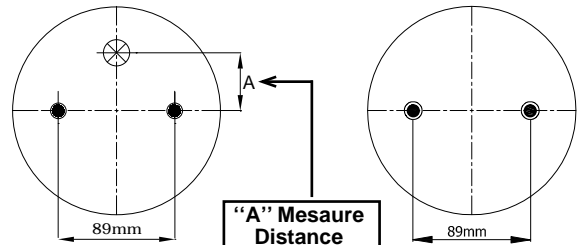

## 2B - 220

Style of the bellow used in product

www.airkraft.com.fr

Figurative 2B-220 product drawing

Figurative top / bottom view

Previous reference replaced by order no

Master sap Reference to be used in transactions