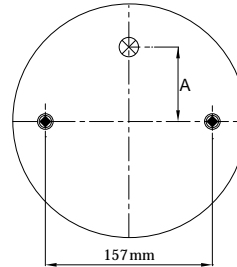

# STYLE 3B - 310HYD

www.airkraft.com.tr

Top View

Bottom View

REFERENCE	ORDER NO	DESCRIPTION	⊗	A
		High Strength Bellows		
116004	11140060	Rubber bellow only		
115008	11140005	Top/bottom plate M12 (Bolts), Bumper (120mm)	M12X1.5	(-)73 mm
115015	11140011	Top/bottom plate M12 (Bolts), Bumper (120mm), Top plate with metal sheet	M12X1.5	73 mm
115017	11140013	Top/bottom plate M12 (Bolts), Bumper (120mm)	M12X1.5	73 mm