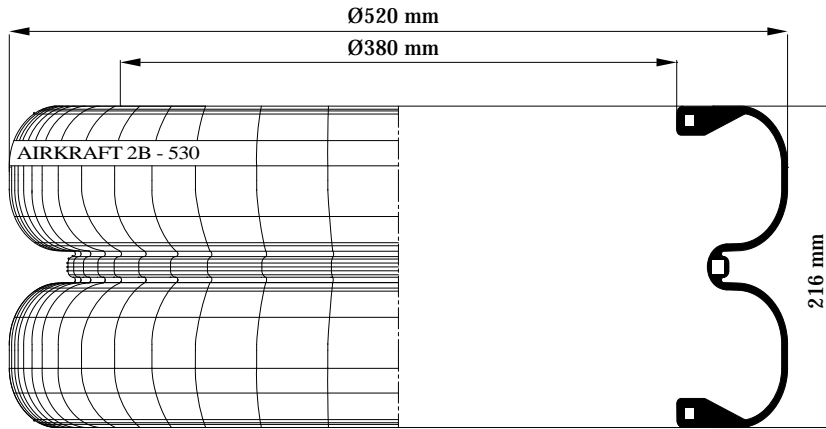

STYLE

2B - 530

www.airkraft.com.tr

REFERENCE	ORDER NO	DESCRIPTION
	11120166	

Reference	Order No	ADAPTABLE CROSS	Reference	Order No	ADAPTABLE CROSS
11120166	GOODYEAR	556 2 3 8083			
	JARFLEX	7.14