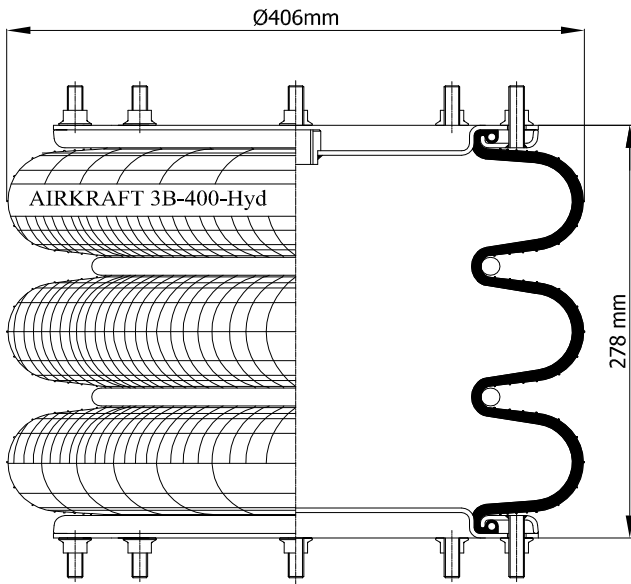

STYLE 3B - 400HYD

Top View

Bottom View