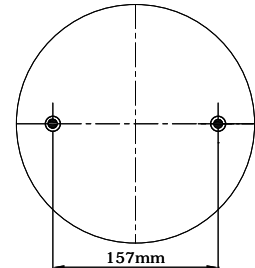

STYLE

2B - 301

www.airkraft.com.tr

Top View

Bottom View

REFERENCE	ORDER NO	DESCRIPTION	⊗	A
113308	11120051	Top/bottom plate M8 (Blind nuts)	RP 1/4	73 mm
113309	11120052	Top/bottom plate M8 (Blind nuts)	G3/4	73 mm
113333	11120063			
113490	11120123			
113491	11120124			
113492	11120125			
	11120186	Top/bottom plate M12 (Bolt)	M22X1,5	73 mm

Reference	Order No	ADAPTABLE CROSS		Reference	Order No	ADAPTABLE CROSS	
113308	11120051	FIRESTONE	W01 M58 6381	113490	11120123	FIRESTONE	W01-358-7180
		CONTITECH	FD 330-22			CONTITECH	FD 330-22 363
		PHOENIX	2B 22R			GOODYEAR	2B12 425
		DUNLOP(FR)	S 12202			GOODYEAR FLEX	578-92-3-309
113309	11120052	FIRESTONE	W01 M58 6200	113491	11120124	FIRESTONE	W01-358-7184
		NORGREN	PM/31122 (12x2)			GOODYEAR	2B12-429
113333	11120063	FIRESTONE	W01 358 7400	113492	11120125	FIRESTONE	W01-358-7185
		CONTITECH	FD 330-22 313			GOODYEAR	2B12- 318
		GOODYEAR	2B12-309		11120186	GOODYEAR	556 2 2 8416
		GOODYEAR FLEX	578-92-3-309			FIRESTONE	22 T3
		TAURUS	KF 222-7400				
		HENDRICKSON	S-1013