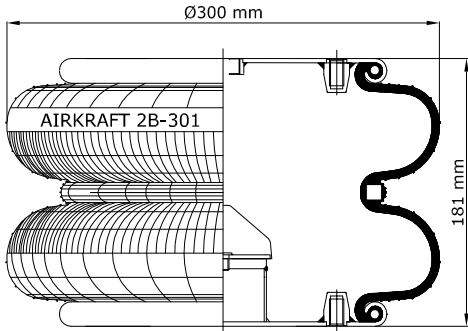

Top View

Bottom View

REFERENCE	ORDER NO.	DESCRIPTION	⊗	∅
114301	11120154	Rubber bellow only		
113329	11120061	Top/Bottom plate M10 (blind nuts)	M14X1.5	160mm
113554	11120141			

Reference	Order No.	ADAPTABLE CROSS		Reference	Order No.	ADAPTABLE CROSS	
114301	11120154	FIRESTONE FLEX	22	113329	11120061	SCANIA	1510249
		FIRESTONE	W01 358 0226	113554	11120141	SCANIA	1503813-7317
			95.0037				
			95.0082				
		PIRELLI	T22 88544				
		GOODYEAR	556 2 3 8210				
		PHOENIX	2B 22R