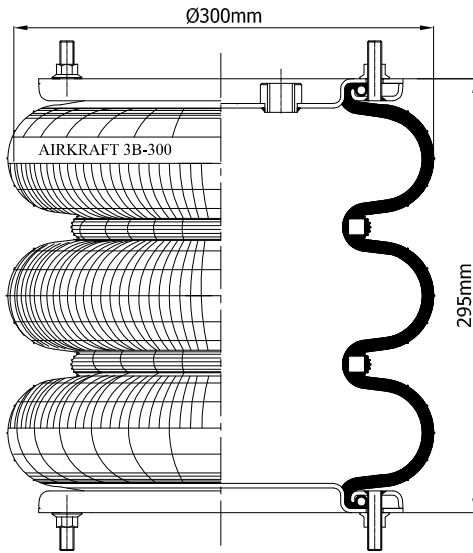

Top View

Bottom View