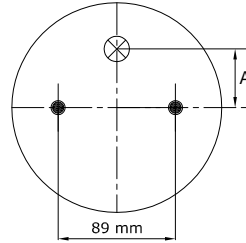

## 220 - 60

www.airkraft.com.tr

Top View

Bottom View

REFERENCE	ORDER NO	DESCRIPTION	⊗	A
112001	11101017	Rubber bellow only		
111152	11101006	Top/bottom plate M8 (17 mm Bolts)	1/4 NPT	44,4mm
111150	11101010	Top/bottom plate M10 (Blind nuts)	1/4 NPT	44,4 mm