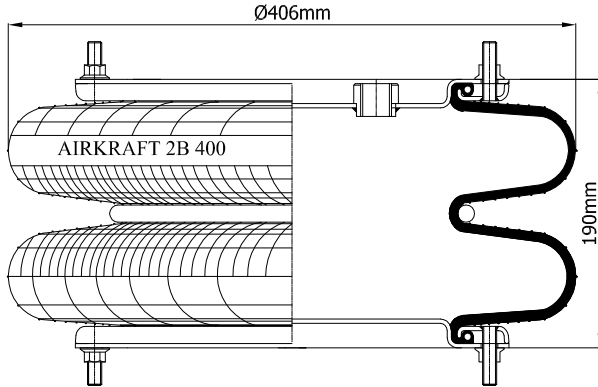

## 2B - 400

www.airkraft.com.tr

Top View

Bottom View

REFERENCE	ORDER NO	DESCRIPTION	⊗	∅
Two Ply Bellows				
114400	11120159	Rubber bellow only		
113403	11120085	Top/Bottom plate M10 (bolts)	M22X1,5	center
113404	11120086	Top/Bottom plate M10 (bolts)	M22X1,5	170mm
113405	11120087	Top/Bottom side only clamp ring M10		
113408	11120090	Top/Bottom plate M10 (bolts)	RP1/2	center
113409	11120091	Top/Bottom plate M10 (bolts)	RP1/2	170mm