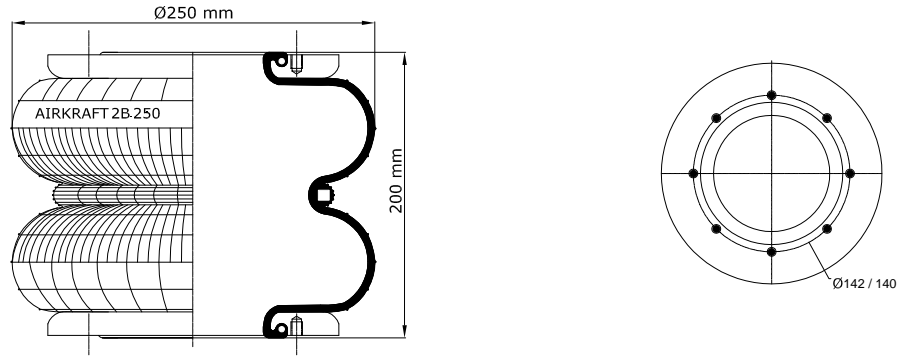

Top & Bottom View

REFERENCE	ORDER NO	DESCRIPTION
Two Ply Bellows		
114150	11120150	Rubber bellow only
113151	11120043	Top/Bottom side Flange (Aluminum) 8XM8, Blinde Nuts Axis Ø142mm
High Strength Bellows		
114151	11120151	Rubber bellow only
113150	11120042	Top/Bottom side Flange (Aluminum) 8XM8, Blinde Nuts Axis Ø142mm
113551	11120140	Top/Bottom side Flange (Aluminum) 8XM8, Blinde Nuts Axis Ø140mm

Reference	Order No	ADAPTABLE CROSS		Reference	Order No	ADAPTABLE CROSS	
114150	11120150	FIRESTONE	W01 095 0219	114151	11120151	CONTITECH	620 N Hydro
		CONTITECH	620 N			PIRELLI	T245 BV
		PHOENIX	2B 15 R	113150	11120042	CONTITECH	620 M Hydro
		PIRELLI	T245 93625			PIRELLI	T245 BV 92141
113151	11120043	PIRELLI	T245 93740	113551	11120140