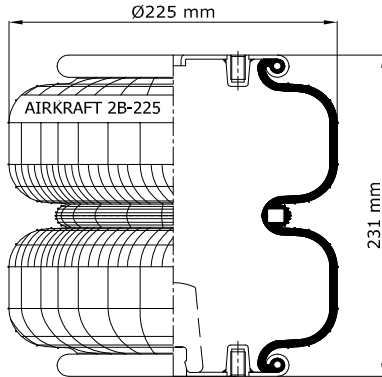

Top View

Bottom View

REFERENCE	ORDER NO.	DESCRIPTION	⊗	A
114004	11120144	Rubber bellow only		
113010	11120009	Top/bottom plate M10 (Blind nuts)	1/4NPT	44,4mm
113012	11120011	Top/bottom plate M10 (Blind nuts)	G1/4	44,4mm
113473	11120109			
113481	11120116	Top/bottom plate M10 (Blind nuts)	M12X1,5	44,4mm
113483	11120118	Top/bottom plate M8 (Blind nuts)	G3/4	38,1mm
113484	11120119	Top/bottom plate M8 (Blind nuts)	G1/4	44,4mm
113488	11120121			
113489	11120122			
113506	11120131			
113550	11120139			
113013	11120012			
113502	11120130			

Reference	Order No.	ADAPTABLE CROSS		Reference	Order No.	ADAPTABLE CROSS	
114004	11120144	CONTITECH	FD200-25 S	113484	11120119	FIRESTONE	W01-M58-6183
		GOODYEAR	556 2 3 8332			CONTITECH	FD 200-25/60555
		FIRESTONE	W01-358-0305 / 20-2			WEFORMA	WBZ 430-E2
113010	11120009	FIRESTONE	W01 M58 7679	113488	11120121	FIRESTONE	W01-358-6951
		DUNLOP(FR)	S0 9280			GOODYEAR	2B 9-257
		GOODYEAR	2B 9-269	113489	11120122	FIRESTONE	W01-358-6952
		GART	T291/2B (291.2.260)	113506	11120131	FIRESTONE	095.0327
		FIRESTONE	W01 M58 7394			GOODYEAR	556 2 2 8657
113012	11120011	DUNLOP(FR)	9" ¼ x2 S0 9280	113550	11120139	GOODYEAR	556 2 2 8406
		FIRESTONE	20-2 T3 095.0256	113013	11120012	FIRESTONE	W01 358 6948
113473	11120109	GOODYEAR	556 2 2 8656			CONTITECH	FD 200-25 429
113481	11120116	PHOENIX	SP2B12R-A-4			GOODYEAR	2B9-251
113483	11120118	CONTITECH	FD 200-25 / 60382	113502	11120130	FIRESTONE	W01-358-6943
		WEFORMA	WBZ 430-E1			CONTITECH	FD 200-25 426
						GOODYEAR	2B9-250