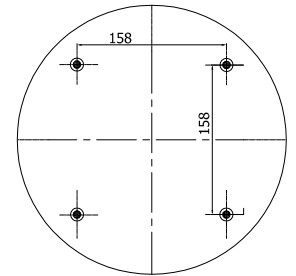

Top View

Bottom View

REFERENCE	ORDER NO:	DESCRIPTION	⊗
113479	11120115		
113480	11120180		
113499	11120127		
113500	11120128		

Reference	Order No	ADAPTABLE CROSS		Reference	Order No	ADAPTABLE CROSS	
113479	11120115	FIRESTONE	W01-358-6805	113499	11120127	FIRESTONE	W01-358-6800
		CONTITECH	FD 530-30 532 / 707			CONTITECH	FD 530-30 518
		GOODYEAR	2B14-462			GOODYEAR	2B14-363
113480	11120180	FIRESTONE	W01-358-6801	113500	11120128	FIRESTONE	W01-358-6808
		CONTITECH	FD 530-30 451			CONTITECH	FD 530-30 519
		GOODYEAR	2B14-365