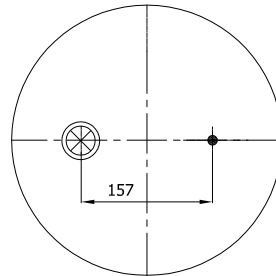

STYLE

2B - 351

www.airkraft.com.tr

Top View

Bottom View

REFERENCE	ORDER NO	DESCRIPTION	⊗
113478	11120114		

Reference	Order No	ADAPTABLE CROSS		Reference	Order No	ADAPTABLE CROSS
113478	11120114	FIRESTONE	233-2 T2 095.0362			
		GOODYEAR	556 2 2 8647			
		GOODYEAR FLEX	556 2 3 8338