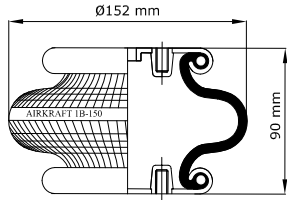

REFERENCE	ORDER NO:	DESCRIPTION	⊗
112003	11101014	Rubber bellow only	
111002	11101002	Top/bottom plate M8 (Blind nuts)	G 1/4
111010	11101007		

Reference	Order No	ADAPTABLE CROSS	Reference	Order No	ADAPTABLE CROSS
112003	11101014	CONTITECH FS 70-7 60512	111010	11101007	
		FIRESTONE FLEX 131			
		FIRESTONE W01 358 0131			
111002	11101002	PHOENIX SP 1B 05			
		CONTITECH FS 70-7 2681 015 000			
		WEFORMA WBE 200-E1			
		BOSCH 822419002			
		FESTO EB 165 65