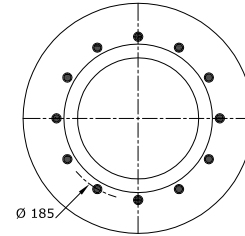

REFERENCE	ORDER NO:	DESCRIPTION
114250	11120152	Rubber bellow only
113250	11120045	Top/Bottom side Flange (Steel) 12xM8

Reference	Order No	ADAPTABLE CROSS		Reference	Order No	ADAPTABLE CROSS	
114250	11120152	CONTITECH	608 N	113250	11120045	CONTITECH	608 M
		PHOENIX	2B 20R				
		TAURUS	KF211-200