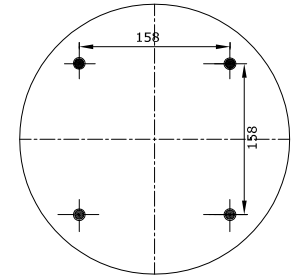

Top View

Bottom View

REFERENCE	ORDER NO.	DESCRIPTION	⊗
116051	11140063	Rubber bellow only	
115067	11140079		
115063	11140080		
115038	11140024		
115039	11140025		
115049	11140081	Top/bottom plate M8 (Blind nuts)	G1
115050	11140082	Top/bottom plate M8 (Blind nuts)	G1/4
115068	11140033		
115065	11140083		
115064	11140084		
115069	11140085		

Reference	Order No.	ADAPTABLE CROSS		Reference	Order No.	ADAPTABLE CROSS	
116051	11140063	CONTITECH	FT 530-35	115068	11140033	FIRESTONE	W01-358-7855
		FIRESTONE FLEX	333			CONTITECH	FT 530-35 522
115067	11140079	FIRESTONE	W01-358-7845	115065	11140083	FIRESTONE	W01-358-7848
		CONTITECH	FT 530-35 521			CONTITECH	FT 530-35 439
115063	11140080	FIRESTONE	W01-358-7838			GOODYEAR	3B14-360
		CONTITECH	FT 530-35 436	115064	11140084	FIRESTONE	W01-358-7839
		GOODYEAR	3B14-356			CONTITECH	FT 530-35 437
115038	11140024					GOODYEAR	3B14-359 / 444
115039	11140025			115069	11140085	FIRESTONE	W01-358-7853
115049	11140081					CONTITECH	FT 530-35 537
115050	11140082