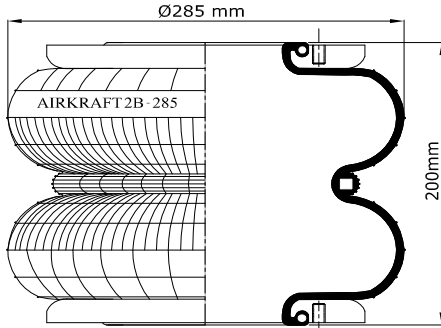

STYLE

2B - 285

www.airkraft.com.tr

Top & Bottom View

REFERENCE	ORDER NO:	DESCRIPTION
114250	11120152	Rubber bellow only
113250	11120045	Top/Bottom side Flange (Steel) 12xM8

Reference	Order No	ADAPTABLE CROSS		Reference	Order No	ADAPTABLE CROSS	
114250	11120152	CONTITECH	608 N	113250	11120045	CONTITECH	608 M
		PHOENIX	2B 20R				
		TAURUS	KF211-200