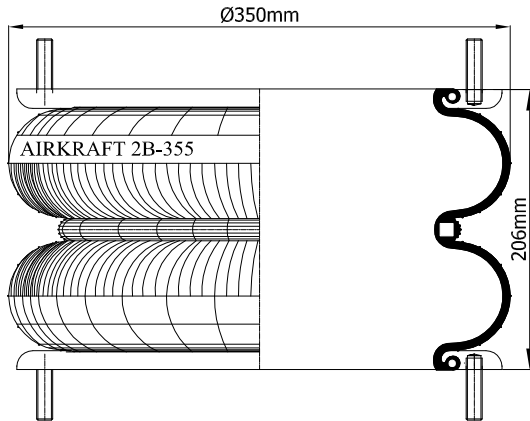

STYLE

2B - 355

www.airkraft.com.tr

Top & Bottom View

REFERENCE	ORDER NO	DESCRIPTION
114450	11120161	Rubber bellow only
113548	11120137	

Reference	Order No	ADAPTABLE CROSS		Reference	Order No	ADAPTABLE CROSS	
114450	11120161	FIRESTONE FLEX	21	113548	11120137	FIRESTONE	095.0038
		FIRESTONE	21 - 095.0035			GOODYEAR	556 2 3 8411
			W01-358-0213			GOODYEAR FLEX	556 2 3 8329
		PHOENIX	2B 34R				
		GOODYEAR	2B 14