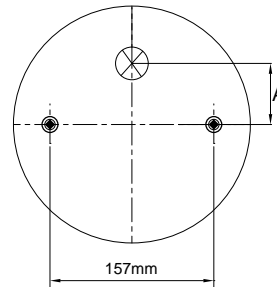

STYLE

2B - 320

www.airkraft.com.tr

Top View

Bottom View

REFERENCE	ORDER NO	DESCRIPTION	⊗	A
114302	11120155	Rubber bellow only		
113311	11120054	Top/bottom plate 3/8-16 (Blind nuts)	Rp 1/4	center
113316	11120177	Top/bottom plate 3/8-16 (Blind nuts)	1/4 NPT	73 mm
113493	11120178			
113494	11120179			
113325	11120059			
113326	11120060	Top/bottom plate M8 (Blind nuts)	G 3/4	73 mm
113342	11120067	Top/bottom plate M10 (Blind nuts)	M12X1.5	73 mm
		Bottom assembly axis 90 to top assembly axis		

Reference	Order No	ADAPTABLE CROSS		Reference	Order No	ADAPTABLE CROSS	
114302	11120155	FIRESTONE	W01 358 0259			CONTITECH	FD330-30 323
			22-1,5 / 095.0092			HENDRICKSON	13035
		GOODYEAR	556 2 3 8328	113494	11120179	FIRESTONE	W01-358-7442
			578 92 3 310			GOODYEAR	2B12-419
113311	11120054	FIRESTONE	W01 358 7440	113325	11120059	FIRESTONE	22-1.5 T3 095.0258
		DUNLOP (FR)	S12280	113326	11120060	GOODYEAR	556 2 2 8634
		GOODYEAR	2B12-305	113342	11120067	DUNLOP(FR)	12"x2
113316	11120177	FIRESTONE	W01-358-7444			FIRESTONE	W01-M58-6875
		GOODYEAR	2B12-416 / 2B12-446				
		CONTITECH	FD330-30 369				
		HENDRICKSON	9830				
113493	11120178	FIRESTONE	W01-358-7443				
		DUNLOP(FR)	S12280				
		GOODYEAR	2B12-305