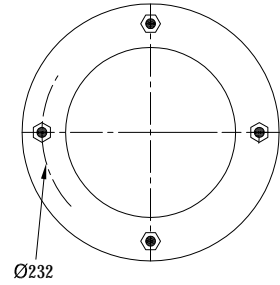

STYLE

2B - 350

www.airkraft.com.tr

Top View

Bottom View

REFERENCE	ORDER NO	DESCRIPTION	⊗	∅
114304	11120156	Rubber bellow only		
113330	11120062	Top/Bottom plate M10 (bolts)	M16x1,5	120mm

Reference	Order No	ADAPTABLE CROSS	Reference	Order No	ADAPTABLE CROSS
114304	11120156	DUNLOP(FR) SP 2770	113330	11120062	DUNLOP(FR) SP 2782 NB