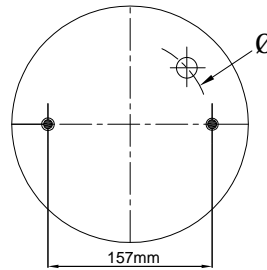

Top View

Bottom View

REFERENCE	ORDER NO.	DESCRIPTION	⊗	∅
114301	11120154	Rubber bellow only		
113329	11120061	Top/Bottom plate M10 (blind nuts)	M14X1.5	160mm
113554	11120141			

Reference	Order No.	ADAPTABLE CROSS		Reference	Order No.	ADAPTABLE CROSS	
114301	11120154	FIRESTONE FLEX	22	113329	11120061	SCANIA	1510249
		FIRESTONE	W01 358 0226	113554	11120141	SCANIA	1503813-7317
			95.0037				
			95.0082				
		PIRELLI	T22 88544				
		GOODYEAR	556 2 3 8210				
		PHOENIX	2B 22R