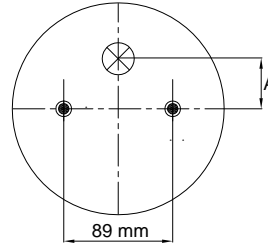

Top View

Bottom View

REFERENCE	ORDER NO:	DESCRIPTION	⊗	A
112005	11101016	Rubber bellow only		
111004	11101004	Top/bottom plate M8 (Blind nuts)	G3/4	38,1mm
111006	11101006	Top/bottom plate M8 (Blind nuts)	G1/4	44,4 mm

Reference	Order No:	ADAPTABLE CROSS	Reference	Order No	ADAPTABLE CROSS
112005	11101016	CONTITECH FS 200-10 60319	111006	11101006	CONTITECH FS 200-10 60030
		FIRESTONE FLEX 115			FIRESTONE W01 M58 6375
		FIRESTONE W01 358 0118			BOSCH 822419009
111004	11101004	FIRESTONE W01 M58 6374			WEFORMA WBE 400-E2 / 410-E1
		CONTITECH FS200-10 2681045000			
		DUNLOP(FR) 9"1/4x1 S09101			
		WEFORMA WBE 400-E1			
		BOSCH 822419004			
		FESTO EB-250-85			
		NORGREN PM/31091 (9"1/4x1)