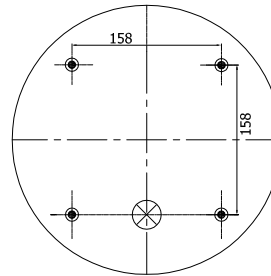

Top View

Bottom View

REFERENCE	ORDER NO:	DESCRIPTION	⊗
113479	11120115		
113480	11120180		
113499	11120127		
113500	11120128		

Reference	Order No	ADAPTABLE CROSS		Reference	Order No	ADAPTABLE CROSS	
113479	11120115	FIRESTONE	W01-358-6805	113499	11120127	FIRESTONE	W01-358-6800
		CONTITECH	FD 530-30 532 / 707			CONTITECH	FD 530-30 518
		GOODYEAR	2B14-462			GOODYEAR	2B14-363
113480	11120180	FIRESTONE	W01-358-6801	113500	11120128	FIRESTONE	W01-358-6808
		CONTITECH	FD 530-30 451			CONTITECH	FD 530-30 519
		GOODYEAR	2B14-365