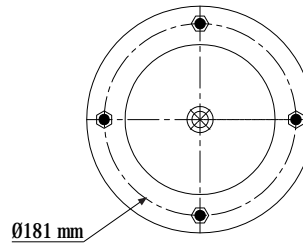

REFERENCE	ORDER NO	DESCRIPTION	⊗
116005	11140061	Rubber bellow only	
115055	11140029	Top/Bottom plate M10 (bolts)	Rp 1/2
115056	11140030	Top/Bottom side only clamp ring M10	

Reference	Order No	ADAPTABLE CROSS		Reference	Order No	ADAPTABLE CROSS	
116005	11140061			115056	11140030	CONTITECH	FT 210-32
115055	11140029	CONTITECH	FT 210-32			DUNLOP(FR)	SP 1015 (10"x 3)
		DUNLOP(FR)	SP 1539 (10"x 3)				
		WEFORMA	WBD-G 450				
		NORGREN	M/31103 (10"x 3)				
		CONTITECH	FT 210-32				
		DUNLOP(FR)	SP 1015 (10"x 3)