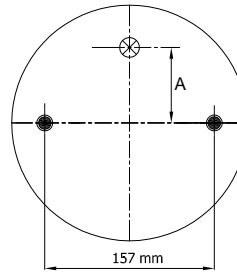

Top View

Bottom View

REFERENCE	ORDER NO.	DESCRIPTION	⊗	A
116008	11140062	Rubber bellow only		
115023	11140015			
115027	11140017			
115033	11140073			
115035	11140074			

Reference	Order No.	ADAPTABLE CROSS		Reference	Order No.	ADAPTABLE CROSS	
116008	11140062	FIRESTONE	38R/38D	115035	11140074	CONTITECH	FT 330-29 498
		FIRESTONE	095.0047				FT 330-29 432
		GOODYEAR FLEX	556 3 3 8334			FIRESTONE	W01 358 8030
			578 93 3 100				W01-358-8010
115023	11140015	FIRESTONE	38R T3 095.0274			GOODYEAR	3B12-301
		GOODYEAR	556 3 2 8401				
115027	11140017	CONTITECH	FT 330-29 503				
		CONTITECH	FT 330-29 702				
		GOODYEAR	3B12-304				
115033	11140073	FIRESTONE	W01-358-8013				
		CONTITECH	FT 330-29 773				
		GOODYEAR	3B12-305