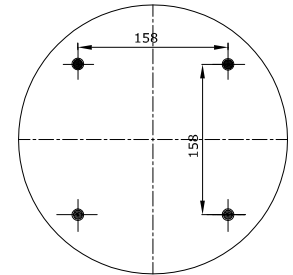

REFERENCE	ORDER NO.	DESCRIPTION	⊗
116055	11140068	Rubber bellow only	
115059	11140076		
115051	11140026		
115053	11140027	Top/bottom plate M8 (Blind nuts)	G1
115060	11140077		
115054	11140028		
115061	11140032		
115070	11140034		

Reference	Order No.	ADAPTABLE CROSS		Reference	Order No.	ADAPTABLE CROSS	
116055	11140068	CONTITECH	FT 530-32	115060	11140077	FIRESTONE	W01 358 7800
		FIRESTONE FLEX	313			GOODYEAR	3B14-360
		GOODYEAR FLEX	578-93-3-350			CONTITECH	FT 530-32 333
115059	11140076	FIRESTONE	W01 358 7798	115054	11140028	CONTITECH	FT 530-32 _60717
		GOODYEAR	3B14-356			WEFORMA	WBD 600-E2
		CONTITECH	FT 330-29 329			BOSCH	822419082
		HENDRICKSON	13039	115061	11140032	FIRESTONE	W01-358-7808
115051	11140026	WEFORMA	WBD 600-E3			GOODYEAR	3B14-350
115053	11140027	WEFORMA	WBD 600 E1			CONTITECH	FT 530-32 336
						HENDRICKSON	13157
				115070	11140034	FIRESTONE	W01 358 7818
						GOODYEAR	3B14-359
						CONTITECH	FT 530-32 325