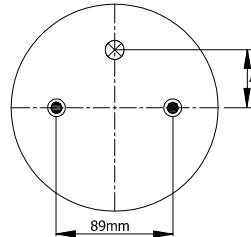

REFERENCE	ORDER NO.	DESCRIPTION	⊗	A
114001	11120143	Rubber bellow only		
113002	11120002	Top/bottom plate M10 (Blind nuts)	M12X1.5	44,4mm
113018	11120015	Top/bottom plate M10 (Blind nuts)	M14X1.5	44,4mm
113549	11120138	Top/bottom plate M10 (Blind nuts)	G1/4	44,4mm
113501	11120129			

Reference	Order No.	ADAPTABLE CROSS	Reference	Order No.	ADAPTABLE CROSS
114001	11120143	FIRESTONE FLEX 20	113018	11120015	
		FIRESTONE W01-358-0138	113549	11120138	PHOENIX 2B 12R-8
		PHOENIX 2B 12R	113501	11120129	FIRESTONE W01 358 6890
		PIRELLI T20 86600			CONTITECH FD 200-19 539
		CONTITECH FD 200-19 S / 895 N			
		GOODYEAR 2B9-200- 578 9 2 3202			
113002	11120002	FIRESTONE W01 M58 7894			
		CONTITECH FD 200-19 P04 895 N			
		PHOENIX 2B 12R-3			
		PIRELLI T20 86660			
		DUNLOP(FR) S09208			
		GOODYEAR 2B9-287			
		TAURUS KF 216