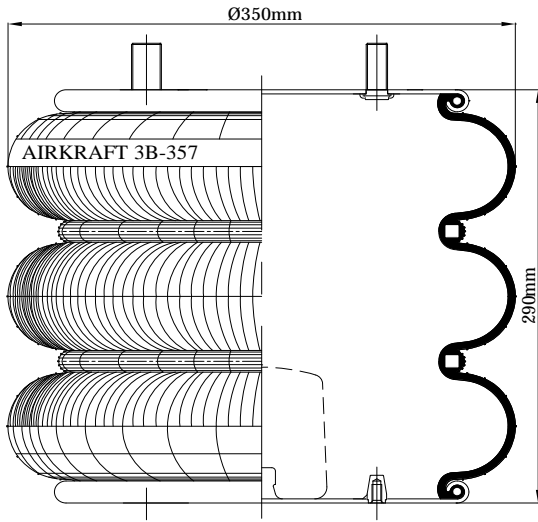

STYLE

3B - 357

www.airkraft.com.tr

Top View

Bottom View

REFERENCE	ORDER NO	DESCRIPTION	⊗
116051	11140063	Rubber bellow only	
115066	11140086		

Reference	Order No	ADAPTABLE CROSS		Reference	Order No	ADAPTABLE CROSS	
116051	11140063	CONTITECH	FT 530-35	115066	11140086	FIRESTONE	W01-358-7850
		FIRESTONE	FLEX 333			CONTITECH	FT 530-35 441
						GOODYEAR	3B14-370 / 452