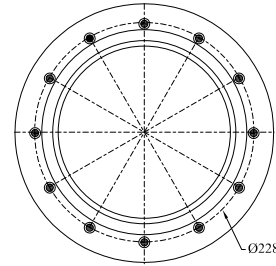

STYLE

3B - 310

www.airkraft.com.tr

Top & Bottom View

REFERENCE	ORDER NO:	DESCRIPTION
116008	11140062	Rubber bellow only
115086	11140036	

Reference	Order No	ADAPTABLE CROSS		Reference	Order No	ADAPTABLE CROSS	
116008	11140062	FIRESTONE	38R/38D	115086	11140036	FIRESTONE	095.0154
		FIRESTONE	095.0047			GOODYEAR	556 3 2 8534
		GOODYEAR FLEX	556 3 3 8334				
			578 93 3 100