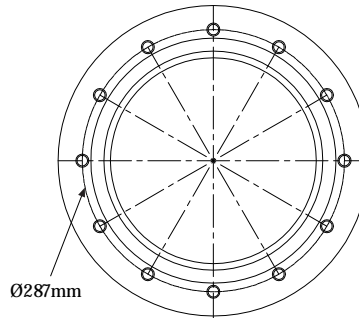

STYLE

2B - 355

www.airkraft.com.tr

Top & Bottom View

REFERENCE	ORDER NO	DESCRIPTION
114450	11120161	Rubber bellow only
113548	11120137	

Reference	Order No	ADAPTABLE CROSS		Reference	Order No	ADAPTABLE CROSS	
114450	11120161	FIRESTONE FLEX	21	113548	11120137	FIRESTONE	095.0038
		FIRESTONE	21 - 095.0035			GOODYEAR	556 2 3 8411
			W01-358-0213			GOODYEAR FLEX	556 2 3 8329
		PHOENIX	2B 34R				
		GOODYEAR	2B 14