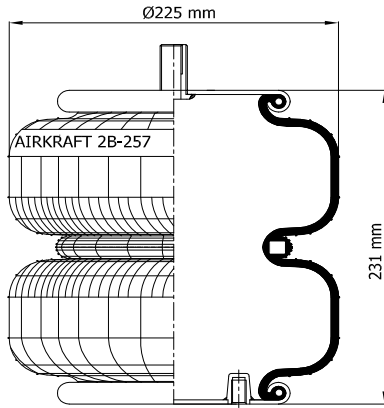

Top View

Bottom View

REFERENCE	ORDER NO	DESCRIPTION	⊗
113508	11120133		

Reference	Order No	ADAPTABLE CROSS	Reference	Order No	ADAPTABLE CROSS
113508	11120133	FIRESTONE 257-1 095.0439			
		GOODYEAR 556 2 3 8342/556 2 2 8418