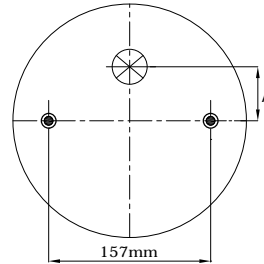

Top View

Bottom View

REFERENCE	ORDER NO.	DESCRIPTION	⊗	A
114301	11120154	Rubber bellow only		
113306	11120049	Top/bottom plate M8 (Blind nuts)	G1	66 mm
113307	11120050	Top/bottom plate M8 (Blind nuts)	G1/2	66 mm
113310	11120053	Top/bottom plate M12 (Blind nuts)	G3/4	73 mm
113312	11120055	Top/bottom plate M10 (Blind nuts)	RP 1/4	73 mm
113313	11120056	Top/bottom plate M8 (Blind nuts)	RP 1/4	73 mm
113314	11120057	Top/bottom plate M8 (Blind nuts)	G1/4	66 mm
113477	11120113			

Reference	Order No.	ADAPTABLE CROSS	Reference	Order No.	ADAPTABLE CROSS
114301	11120154	FIRESTONE FLEX 22	113307	11120050	
		FIRESTONE W01 358 0226	113310	11120053	PHOENIX SP 2B 22R
		95.0037	113312	11120055	DUNLOP(FR) 12"x2 S 12201
		95.0082	113313	11120056	CONTITECH FD 330-22 / 60031
		PIRELLI T22 88544			PHOENIX SP 2B 22R
		GOODYEAR 556 2 3 8210			WEFORMA WBZ 500-E2
		PHOENIX 2B 22R			BOSCH 822419064
113306	11120049	CONTITECH FD 330-22			FESTO EB-325-215
		2682 060000	113314	11120057	WEFORMA WBZ 500-E2
		WEFORMA WBZ 500-E1	113477	11120113	FIRESTONE 22T3 / 095 .0257
		BOSCH 822419044			GOODYEAR 556 2 2 8442