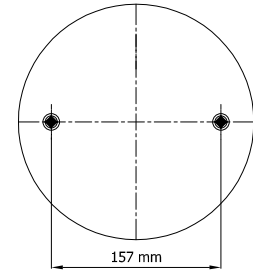

Top View

Bottom View

REFERENCE	ORDER NO.	DESCRIPTION	⊗
116008	11140062	Rubber bellow only	
115016	11140012		
115034	11140023		
115072	11140070		

Reference	Order No	ADAPTABLE CROSS		Reference	Order No	ADAPTABLE CROSS	
116008	11140062	FIRESTONE	38R/38D	115034	11140023	FIRESTONE	W01-358-8008
		FIRESTONE	095.0047				W01-358-8025
		GOODYEAR FLEX	556 3 3 8334				W01-358-8028
			578 93 3 100			CONTITECH	FT 330-29 431/469
115016	11140012	FIRESTONE	W01 358 8032/7995			GOODYEAR	3B12-300
		CONTITECH	FT 330-29 413/547	115072	11140070	FIRESTONE	W01-358-7994
		GOODYEAR	3B12-315 /319/329			CONTITECH	FT 330-29 546
						GOODYEAR	3B12-328