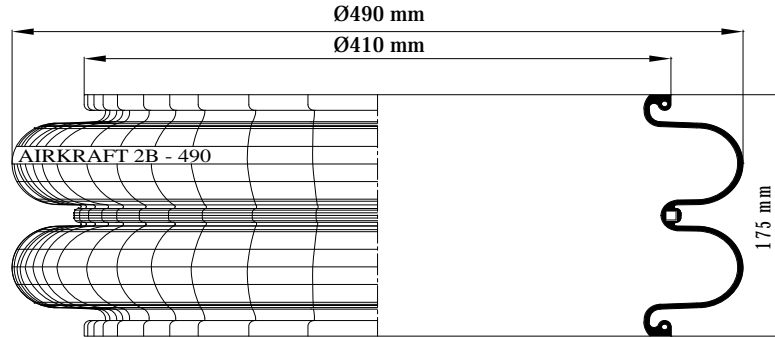

STYLE

2B - 490

www.airkraft.com.tr

REFERENCE	ORDER NO.	DESCRIPTION
	11120171	

Reference	Order No	ADAPTABLE CROSS	Reference	Order No	ADAPTABLE CROSS
11120171	FIRESTONE	203			
	GOODYEAR	556 2 3 8203			
	FIRESTONE	095.0358