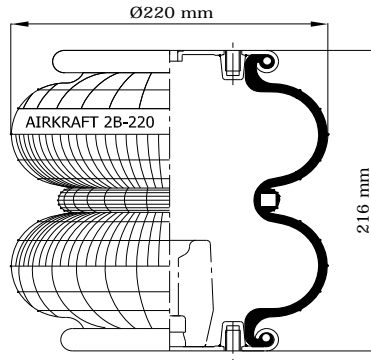

Top View

Bottom View

REFERENCE	ORDER NO.	DESCRIPTION	⊗	A
114001	11120143	Rubber bellow only		
113001	11120001	Top/bottom plate M10 (Blind nuts)	G1/4	44,4mm
113004	11120004	Top/bottom plate M8 (Blind nuts)	G3/4	38,1 mm
113005	11120005	Top/bottom plate M10 (Blind nuts)	G3/4	38,1mm
113008	11120008	Top/bottom plate M10 (Blind nuts), Bumper (90mm)	G1/4	44,4mm
113021	11120016	Top/bottom plate M10 (Bolts)	G1/4	44,4mm
113482	11120117	Top/bottom plate M8 (Blind nuts)	G1/4	44,4mm