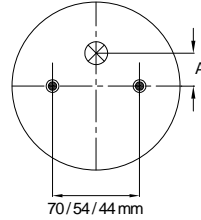

## 1B - 190

www.airkraft.com.tr

Top View

Bottom View

REFERENCE	ORDER NO	DESCRIPTION	⊗	A
112004	11101015	Rubber bellow only		
111003	11101003	Top/bottom plate M8 (Blind nuts),assembly axis 70mm	G3/4	center
111005	11101005	Top/bottom plate M8 (Blind nuts),assembly axis 70mm	G1/4	center
111013	11101008	Top/bottom plate M8 (Blind nuts),assembly axis 54mm	G1/4	26 mm
111015	11101009			