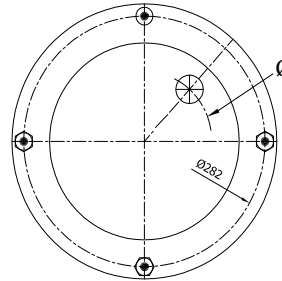

Top View

Bottom View

REFERENCE	ORDER NO.	DESCRIPTION	⊗	∅
Two Ply Bellows				
116100	11140065	Rubber bellow only		
115103	11140041	Top/Bottom plate M10 (bolts)	M22X1,5	center
115104	11140042	Top/Bottom plate M10 (bolts)	M22X1,5	170 mm
115105	11140043	Top/Bottom side only clamp ring M10		
115108	11140046	Top/Bottom plate M10 (bolts)	Rp 1/2	center
115109	11140047	Top/Bottom plate M10 (bolts)	Rp 1/2	170 mm