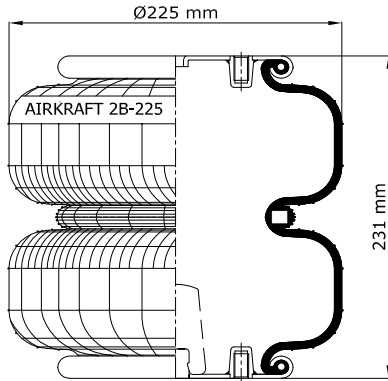

## 2B - 225

www.airkraft.com.tr

Top View

Bottom View

REFERENCE	ORDER NO:	DESCRIPTION	⊗	A
113011	11120010	Top/bottom plate M10 (Blind nuts)	1/4NPT	44,4mm
113038	11120020	Top/bottom plate M10 (Blind nuts),	M14X1,5	44,4mm
113476	11120112	Top/bottom plate M10 (Blind nuts),	M12X1,5	44,4mm