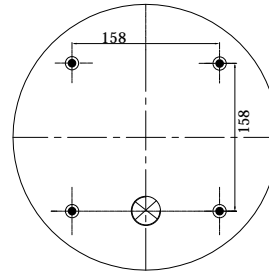

Top View

Bottom View

REFERENCE	ORDER NO.	DESCRIPTION	⊗
Two Ply Bellows			
114450	11120161	Rubber bellow only	
113466	11120108		
113495	11120181		
113496	11120182		
113497	11120183		
113503	11120184		
113450	11120098	Top/bottom plate M8 (Blind nuts)	G 3/4
113453	11120101	Top/bottom plate M8 (Blind nuts)	G1
113455	11120103	Top/bottom plate M8 (Blind nuts)	G 1/2
113459	11120104	Top/bottom plate M10 (Blind nuts)	G 1/2

Reference	Order No.	ADAPTABLE CROSS	Reference	Order No.	ADAPTABLE CROSS
114450	11120161	FIRESTONE FLEX 21 - 095.0035	113497	11120183	FIRESTONE W01-358-7144
		W01-358-0213			GOODYEAR 2B14-353
		PHOENIX 2B 34R	113503	11120184	FIRESTONE W01-358-7146
		GOODYEAR 2B 14			CONTITECH FD 530-22 342
113466	11120108	FIRESTONE W01 358 7136			GOODYEAR 2B14-355
		CONTITECH FD 530-22 321			HENDRICKSON 13046
		GOODYEAR 2B14 356	113450	11120098	PHOENIX SP 2B 34R
		HENDRICKSON 1080	113453	11120101	CONTITECH FD 530-22
113495	11120181	FIRESTONE W01-358-7145			2682 075 000
		CONTITECH FD 530-22 374			PIRELLI 1938
		GOODYEAR 2B14-354			WEFORMA WBZ 600-E1
		HENDRICKSON 13038			BOSCH 822419045
113496	11120182	FIRESTONE W01-358-7143	113455	11120103	
		GOODYEAR 2B14-352	113459	11120104