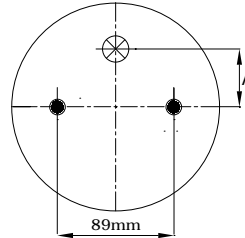

Top View

Bottom View

REFERENCE	ORDER NO.	DESCRIPTION	⊗	A
114001	11120143	Rubber bellow only		
113001	11120001	Top/bottom plate M10 (Blind nuts)	G1/4	44,4mm
113004	11120004	Top/bottom plate M8 (Blind nuts)	G3/4	38,1 mm
113005	11120005	Top/bottom plate M10 (Blind nuts)	G3/4	38,1mm
113008	11120008	Top/bottom plate M10 (Blind nuts), Bumper (90mm)	G1/4	44,4mm
113021	11120016	Top/bottom plate M10 (Bolts)	G1/4	44,4mm
113482	11120117	Top/bottom plate M8 (Blind nuts)	G1/4	44,4mm