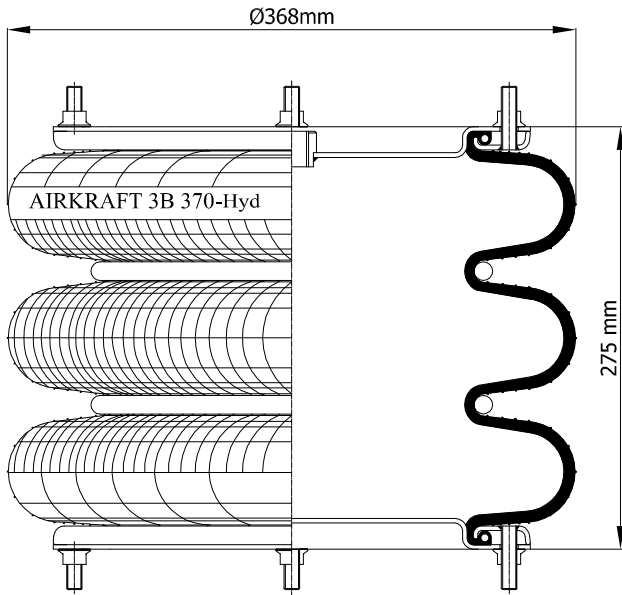

STYLE 3B - 370HYD

www.airkraft.com.tr

Top View

Bottom View