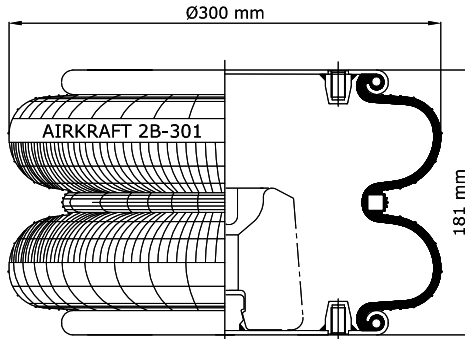

STYLE

2B - 301

www.airkraft.com.tr

Top View

Bottom View

REFERENCE	ORDER NO	DESCRIPTION	⊗	A
113308	11120051	Top/bottom plate M8 (Blind nuts)	RP 1/4	73 mm
113309	11120052	Top/bottom plate M8 (Blind nuts)	G3/4	73 mm
113333	11120063			
113490	11120123			
113491	11120124			
113492	11120125			
	11120186	Top/bottom plate M12 (Bolt)	M22X1,5	73 mm

Reference	Order No	ADAPTABLE CROSS		Reference	Order No	ADAPTABLE CROSS	
113308	11120051	FIRESTONE	W01 M58 6381	113490	11120123	FIRESTONE	W01-358-7180
		CONTITECH	FD 330-22			CONTITECH	FD 330-22 363
		PHOENIX	2B 22R			GOODYEAR	2B12 425
		DUNLOP(FR)	S 12202			GOODYEAR FLEX	578-92-3-309
113309	11120052	FIRESTONE	W01 M58 6200	113491	11120124	FIRESTONE	W01-358-7184
		NORGREN	PM/31122 (12x2)			GOODYEAR	2B12-429
113333	11120063	FIRESTONE	W01 358 7400	113492	11120125	FIRESTONE	W01-358-7185
		CONTITECH	FD 330-22 313			GOODYEAR	2B12- 318
		GOODYEAR	2B12-309		11120186	GOODYEAR	556 2 2 8416
		GOODYEAR FLEX	578-92-3-309			FIRESTONE	22 T3
		TAURUS	KF 222-7400				
		HENDRICKSON	S-1013