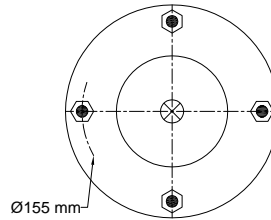

# STYLE 2B-200

www.airkraft.com.tr

Top View

Bottom View

REFERENCE	ORDER NO.	DESCRIPTION	⊗
114051	11120146	Rubber bellow only	
113060	11120027	Top/Bottom plate M10 (bolts)	RP 1/2
113062	11120028	Top/Bottom side only clamp ring M10	