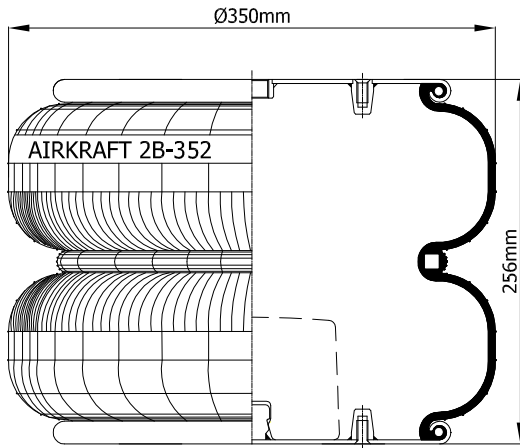

Top View

Bottom View

REFERENCE	ORDER NO:	DESCRIPTION	⊗
113479	11120115		
113480	11120180		
113499	11120127		
113500	11120128		

Reference	Order No	ADAPTABLE CROSS		Reference	Order No	ADAPTABLE CROSS	
113479	11120115	FIRESTONE	W01-358-6805	113499	11120127	FIRESTONE	W01-358-6800
		CONTITECH	FD 530-30 532 / 707			CONTITECH	FD 530-30 518
		GOODYEAR	2B14-462			GOODYEAR	2B14-363
113480	11120180	FIRESTONE	W01-358-6801	113500	11120128	FIRESTONE	W01-358-6808
		CONTITECH	FD 530-30 451			CONTITECH	FD 530-30 519
		GOODYEAR	2B14-365