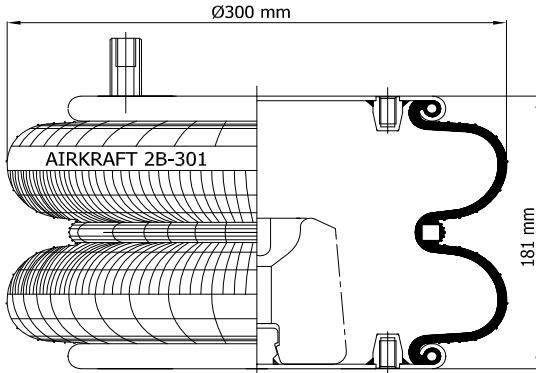

STYLE

2B - 301

www.airkraft.com.tr

Top View

Bottom View

REFERENCE	ORDER NO.	DESCRIPTION	⊗
114301	11120154	Rubber bellow only	
113339	11120065		
113334	11120064		

Reference	Order No	ADAPTABLE CROSS	Reference	Order No	ADAPTABLE CROSS
114301	11120154	FIRESTONE FLEX 22	113334	11120064	FIRESTONE W01 358 7410
		FIRESTONE W01 358 0226			CONTITECH FD 330-22 331
		95.0037			GOODYEAR 2B12-406
		95.0082			TAURUS KF 222-7410
		PIRELLI T22 88544			HENDRICKSON 10170
		GOODYEAR 556 2 3 8210			
		PHOENIX 2B 22R			
113339	11120065	FIRESTONE W01 358 7403			
		GOODYEAR 2B12-307			
		TAURUS KF222-7403			
		CONTITECH FD 330-22 318			
		HENDRICKSON 1159/2883/12514-001